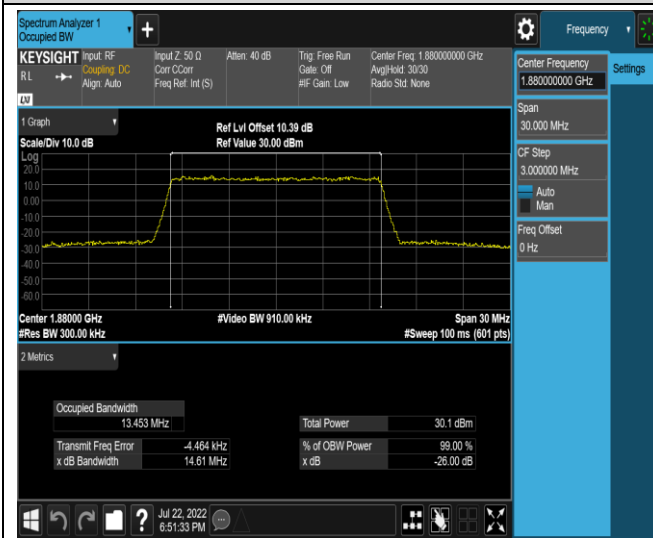

Band2-15MHz-16QAM-18900-75RB#0

Band2-20MHz-QPSK-18700-100RB#0