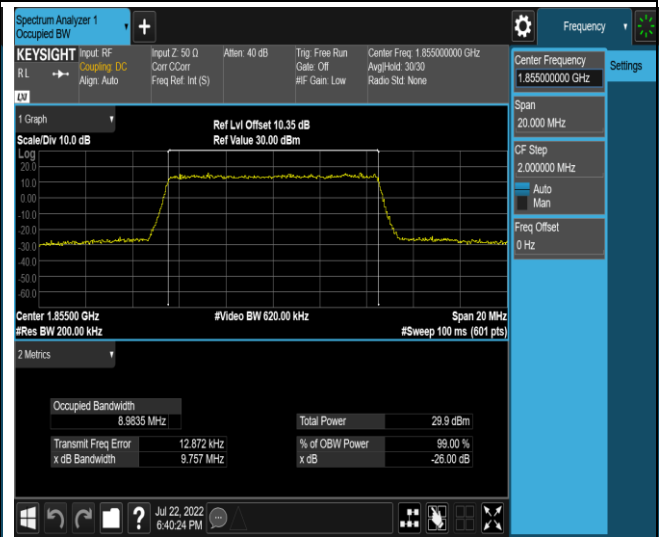

Test Graphs

Band2-10MHz-QPSK-19150-50RB#0

Band2-10MHz-16QAM-18650-50RB#0

Band2-10MHz-16QAM-18900-50RB#0

Band2-10MHz-16QAM-19150-50RB#0

Band2-15MHz-QPSK-18675-75RB#0

Band2-15MHz-QPSK-18900-75RB#0

Band2-15MHz-QPSK-19125-75RB#0