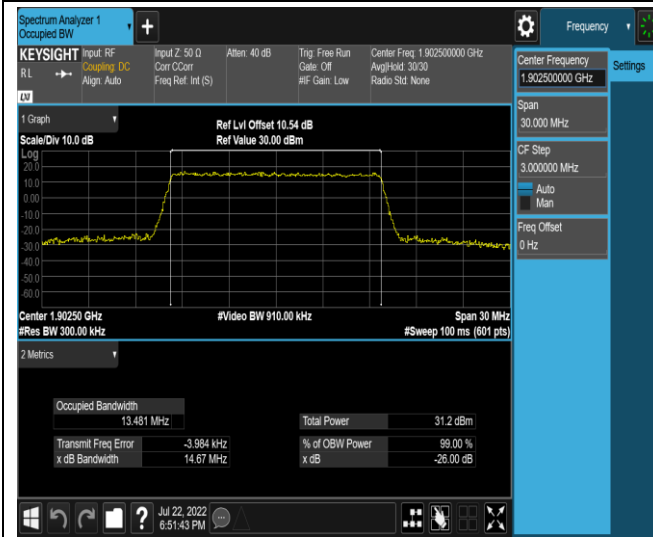

Band2-15MHz-QPSK-19125-75RB#0

Band2-15MHz-16QAM-18900-75RB#0