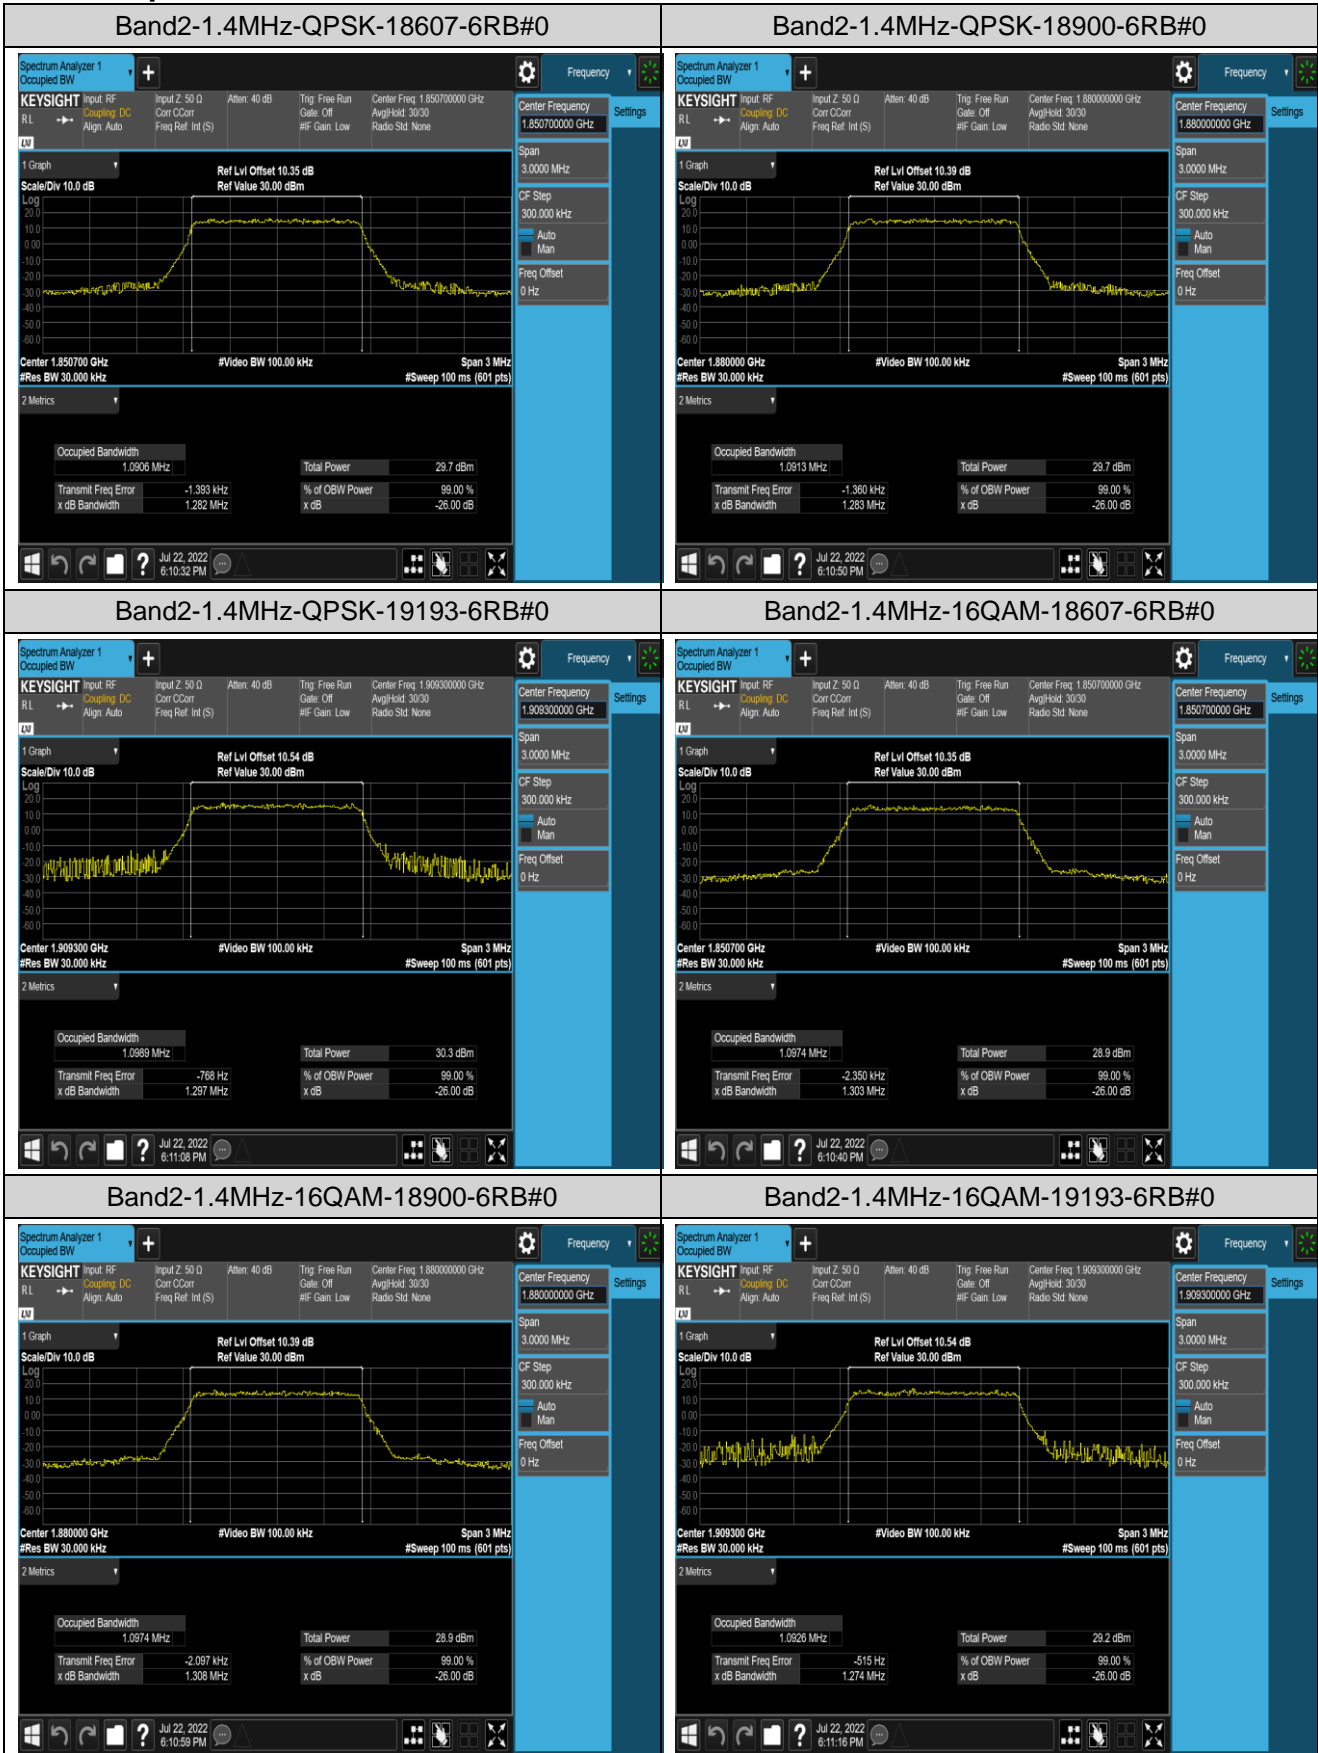

Test Graphs