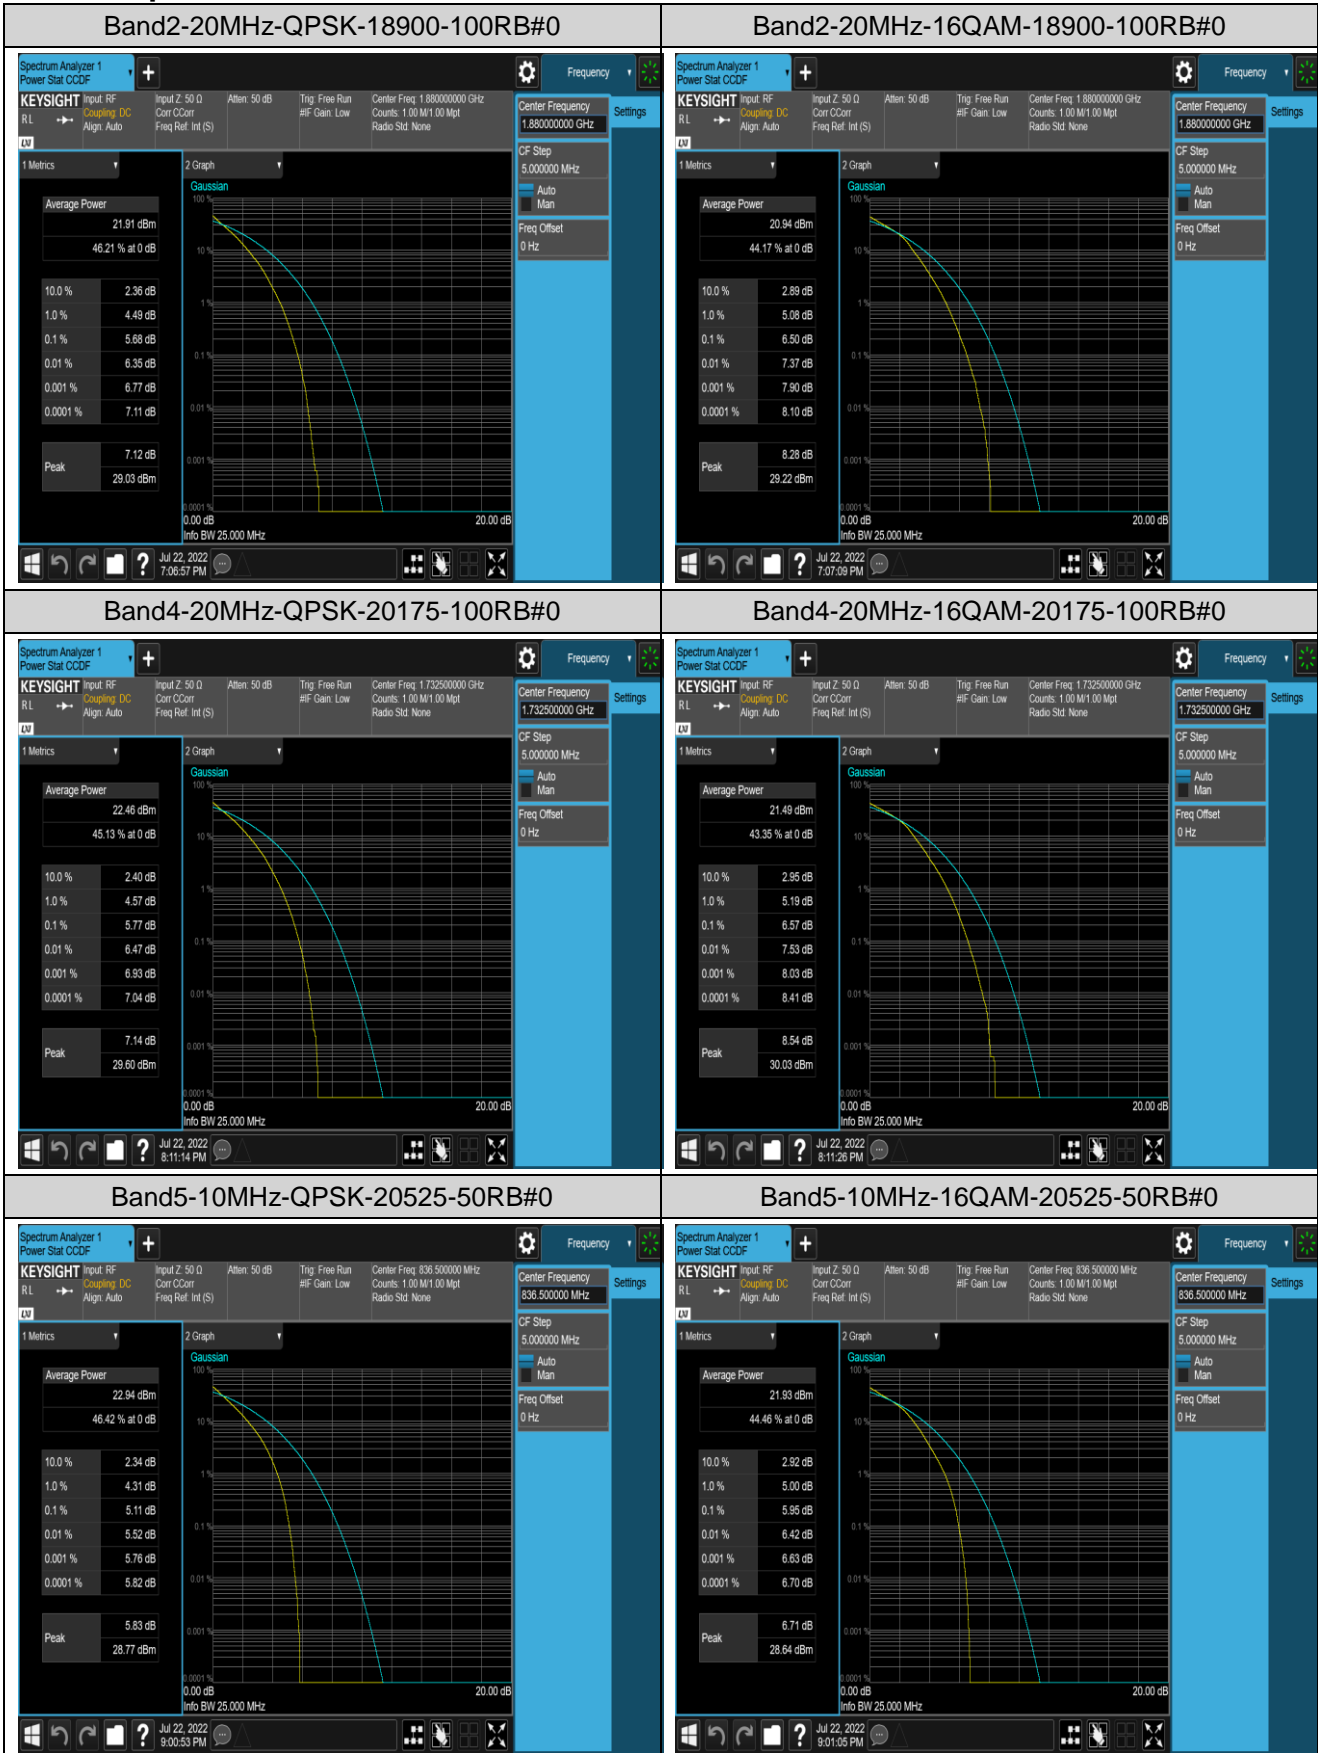

Test Graphs