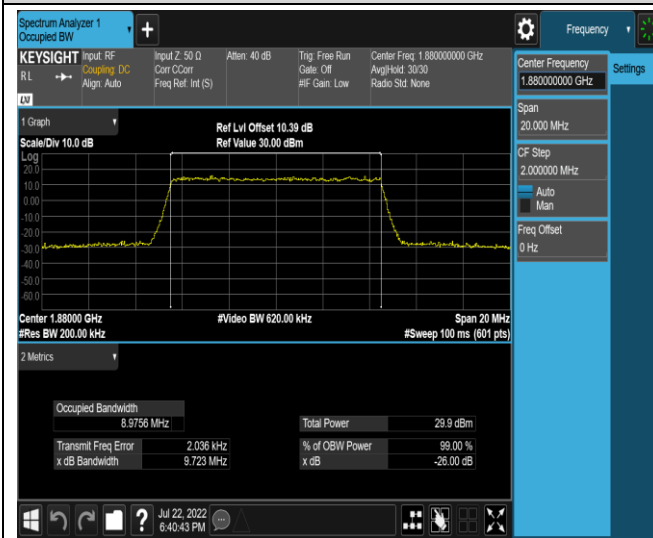

Test Graphs

Band2-10MHz-QPSK-19150-50RB#0

Band2-10MHz-16QAM-18650-50RB#0

Band2-10MHz-16QAM-18900-50RB#0

Band2-10MHz-16QAM-19150-50RB#0

Band2-15MHz-QPSK-18675-75RB#0

Band2-15MHz-QPSK-18900-75RB#0

Band2-15MHz-QPSK-19125-75RB#0