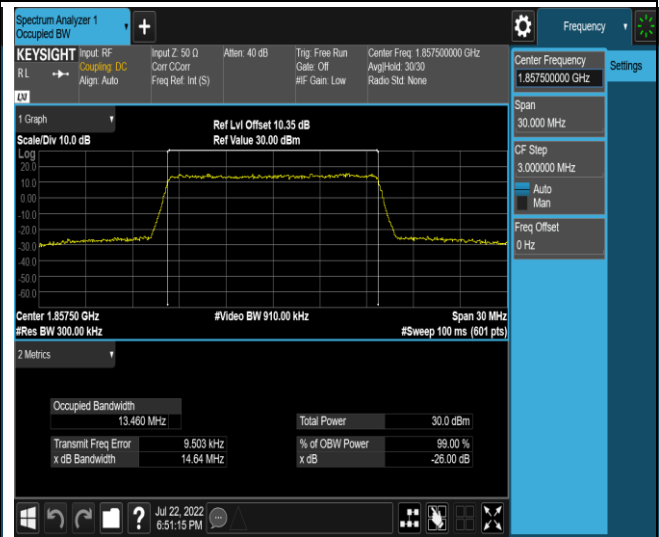

Band2-15MHz-16QAM-18675-75RB#0

Band2-15MHz-16QAM-19125-75RB#0