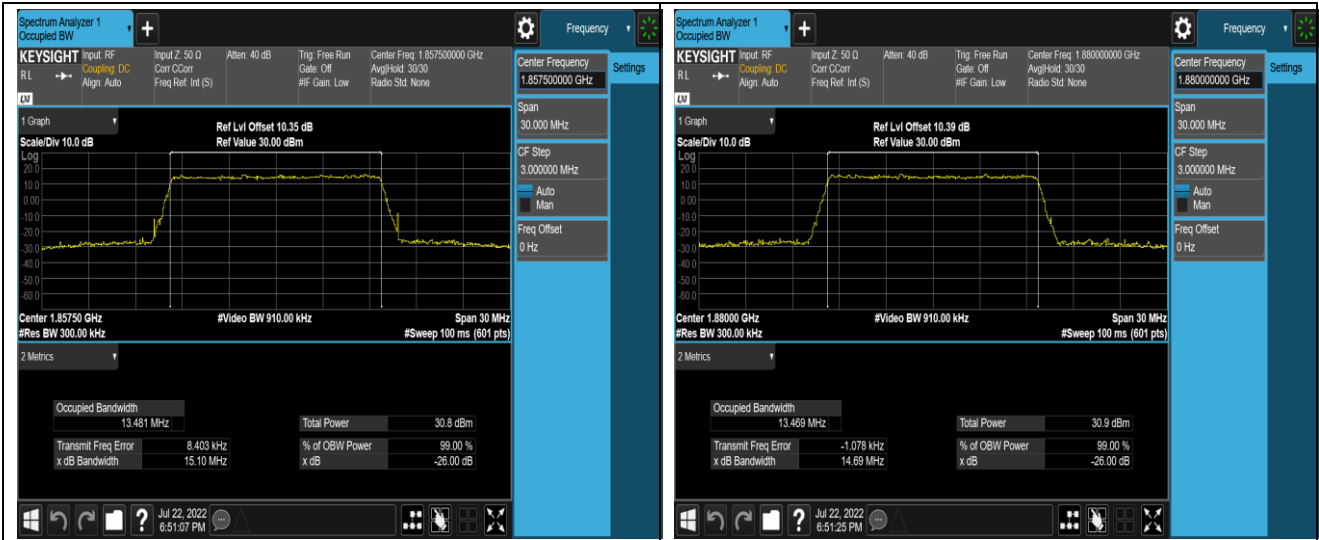

Test Graphs

Band2-10MHz-QPSK-19150-50RB#0

Band2-10MHz-16QAM-18650-50RB#0

Band2-10MHz-16QAM-18900-50RB#0

Band2-10MHz-16QAM-19150-50RB#0

Band2-15MHz-QPSK-18675-75RB#0

Band2-15MHz-QPSK-18900-75RB#0

Band2-15MHz-QPSK-19125-75RB#0