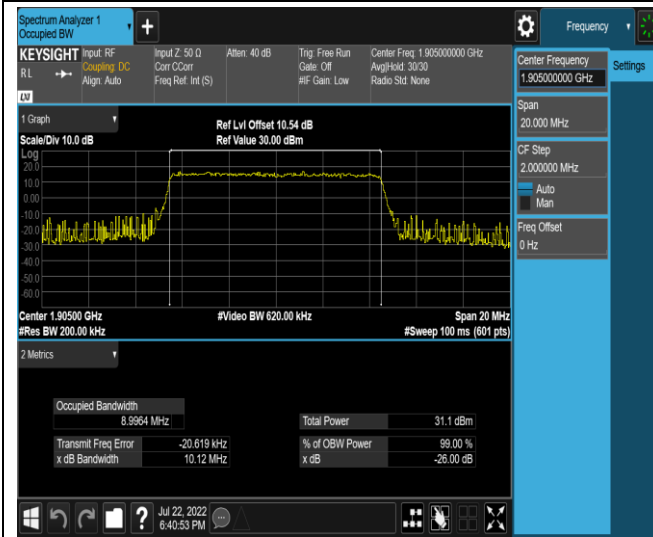

Test Graphs

Band2-10MHz-QPSK-19150-50RB#0

Band2-10MHz-16QAM-18650-50RB#0

Band2-10MHz-16QAM-18900-50RB#0

Band2-10MHz-16QAM-19150-50RB#0

Band2-15MHz-QPSK-18675-75RB#0

Band2-15MHz-QPSK-18900-75RB#0

Band2-15MHz-QPSK-19125-75RB#0