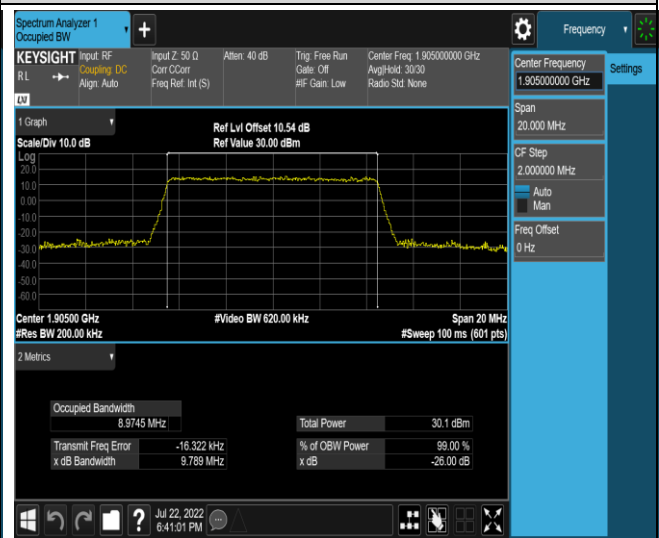

Test Graphs

Band2-10MHz-QPSK-19150-50RB#0

Band2-10MHz-16QAM-18650-50RB#0

Band2-10MHz-16QAM-18900-50RB#0

Band2-10MHz-16QAM-19150-50RB#0

Band2-15MHz-QPSK-18675-75RB#0

Band2-15MHz-QPSK-18900-75RB#0

Band2-15MHz-QPSK-19125-75RB#0