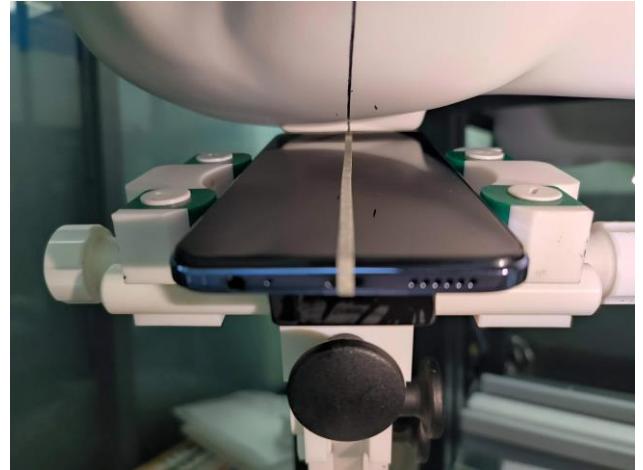

Right Tilted