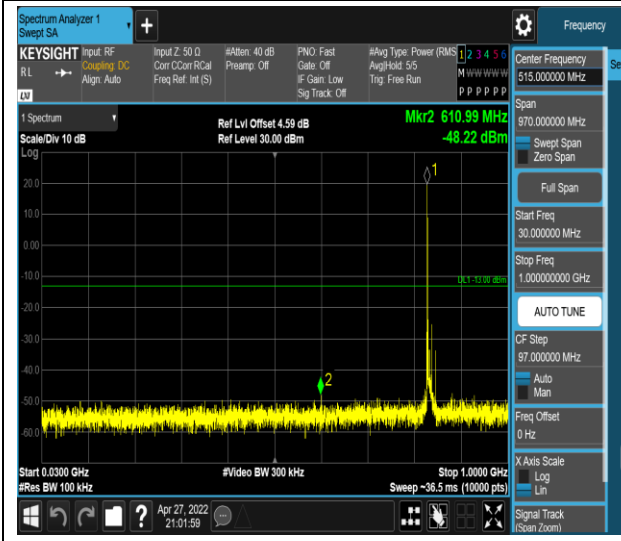

Band5-10MHz-16QAM-20525-1RB#0-Range1:30~1000MHz