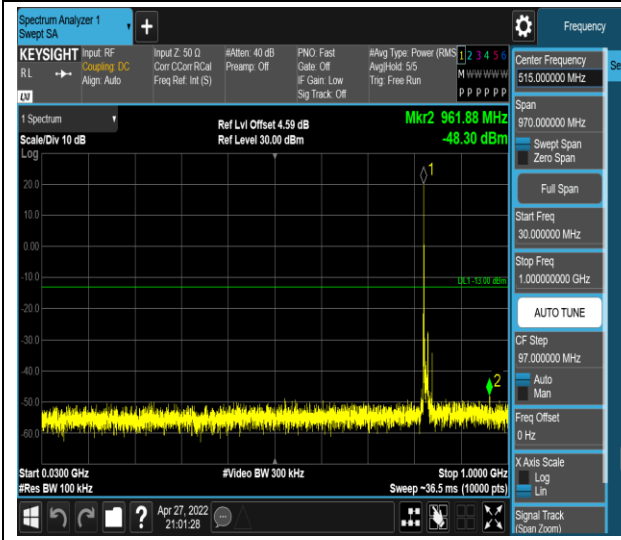

Band5-1.4MHz-16QAM-20525-1RB#0-Range2:1000~10000MHz

Band5-1.4MHz-16QAM-20643-1RB#0-Range1:30~1000MHz

Band5-1.4MHz-16QAM-20643-1RB#0-Range2:1000~10000MHz

Band5-10MHz-16QAM-20450-1RB#0-Range1:30~1000MHz

Band5-10MHz-16QAM-20450-1RB#0-Range2:1000~10000MHz