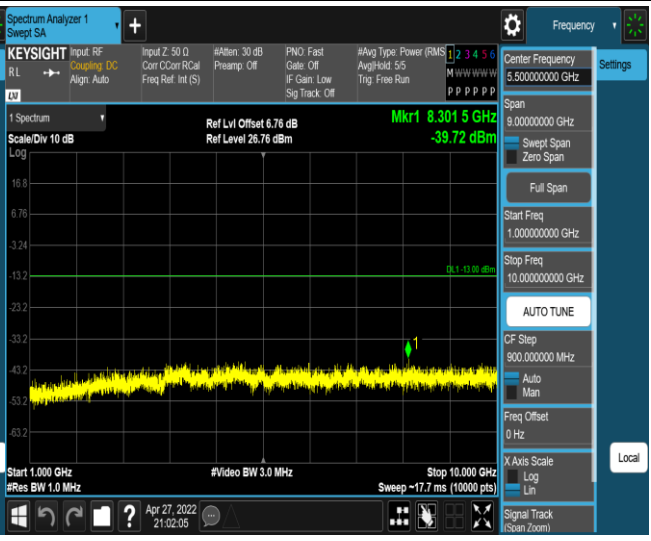

Band5-10MHz-16QAM-20525-1RB#0-Range2:1000~10000MHz