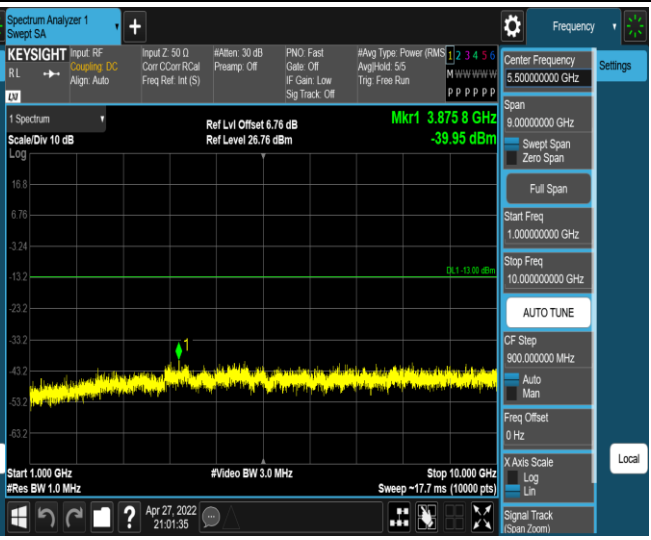

Band5-1.4MHz-16QAM-20525-1RB#0-Range2:1000~10000MHz

Band5-1.4MHz-16QAM-20643-1RB#0-Range1:30~1000MHz

Band5-1.4MHz-16QAM-20643-1RB#0-Range2:1000~10000MHz

Band5-10MHz-16QAM-20450-1RB#0-Range1:30~1000MHz

Band5-10MHz-16QAM-20450-1RB#0-Range2:1000~10000MHz