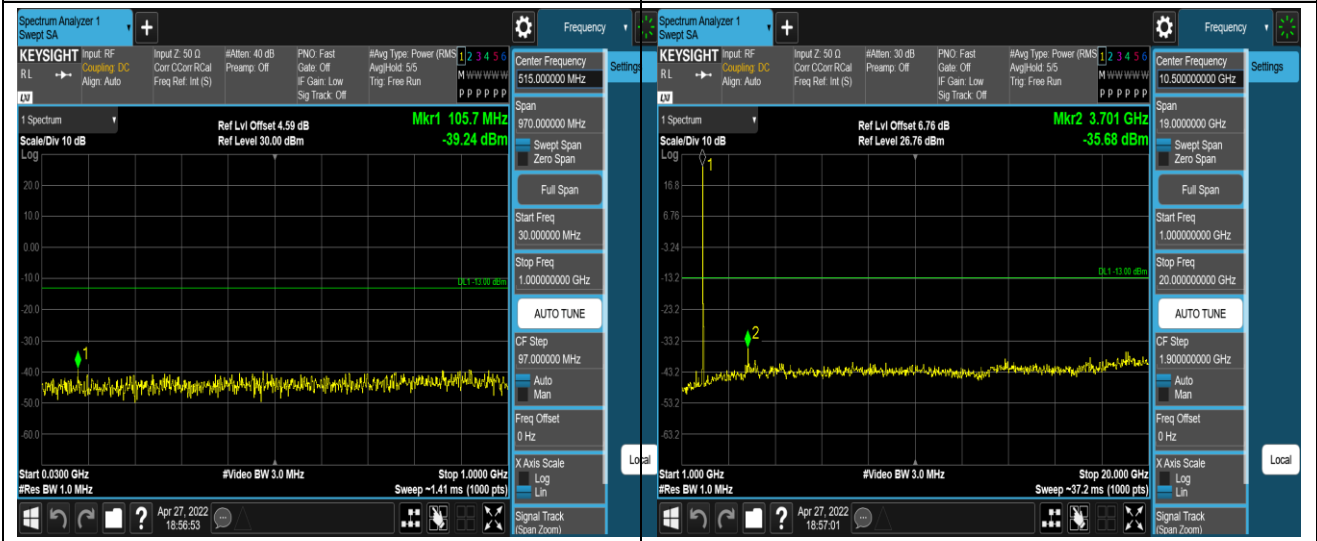

Remark: All bandwidth and all modulation had been tested, but only the worst case data displayed in this report.

Test Graphs

Band2-1.4MHz-16QAM-18607-1RB#0-Range1:30~1000MHz

Band2-1.4MHz-16QAM-18607-1RB#0-Range2:1000~20000MHz

Band2-1.4MHz-16QAM-18900-1RB#0-Range1:30~1000MHz

Band2-1.4MHz-16QAM-18900-1RB#0-Range2:1000~20000MHz

Band2-20MHz-QPSK-19100-1RB#0-Range1:30~1000MHz

Band2-20MHz-QPSK-19100-1RB#0-Range2:1000~20000MHz

Band2-20MHz-16QAM-18700-1RB#0-Range1:30~1000MHz

Band2-20MHz-16QAM-18700-1RB#0-Range2:1000~20000MHz

Band4-1.4MHz-QPSK-20175-1RB#0-Range1:30~1000MHz

Band4-1.4MHz-QPSK-20175-1RB#0-Range2:1000~20000MHz

Band4-1.4MHz-QPSK-20393-1RB#0-Range1:30~1000MHz

Band4-1.4MHz-QPSK-20393-1RB#0-Range2:1000~20000MHz