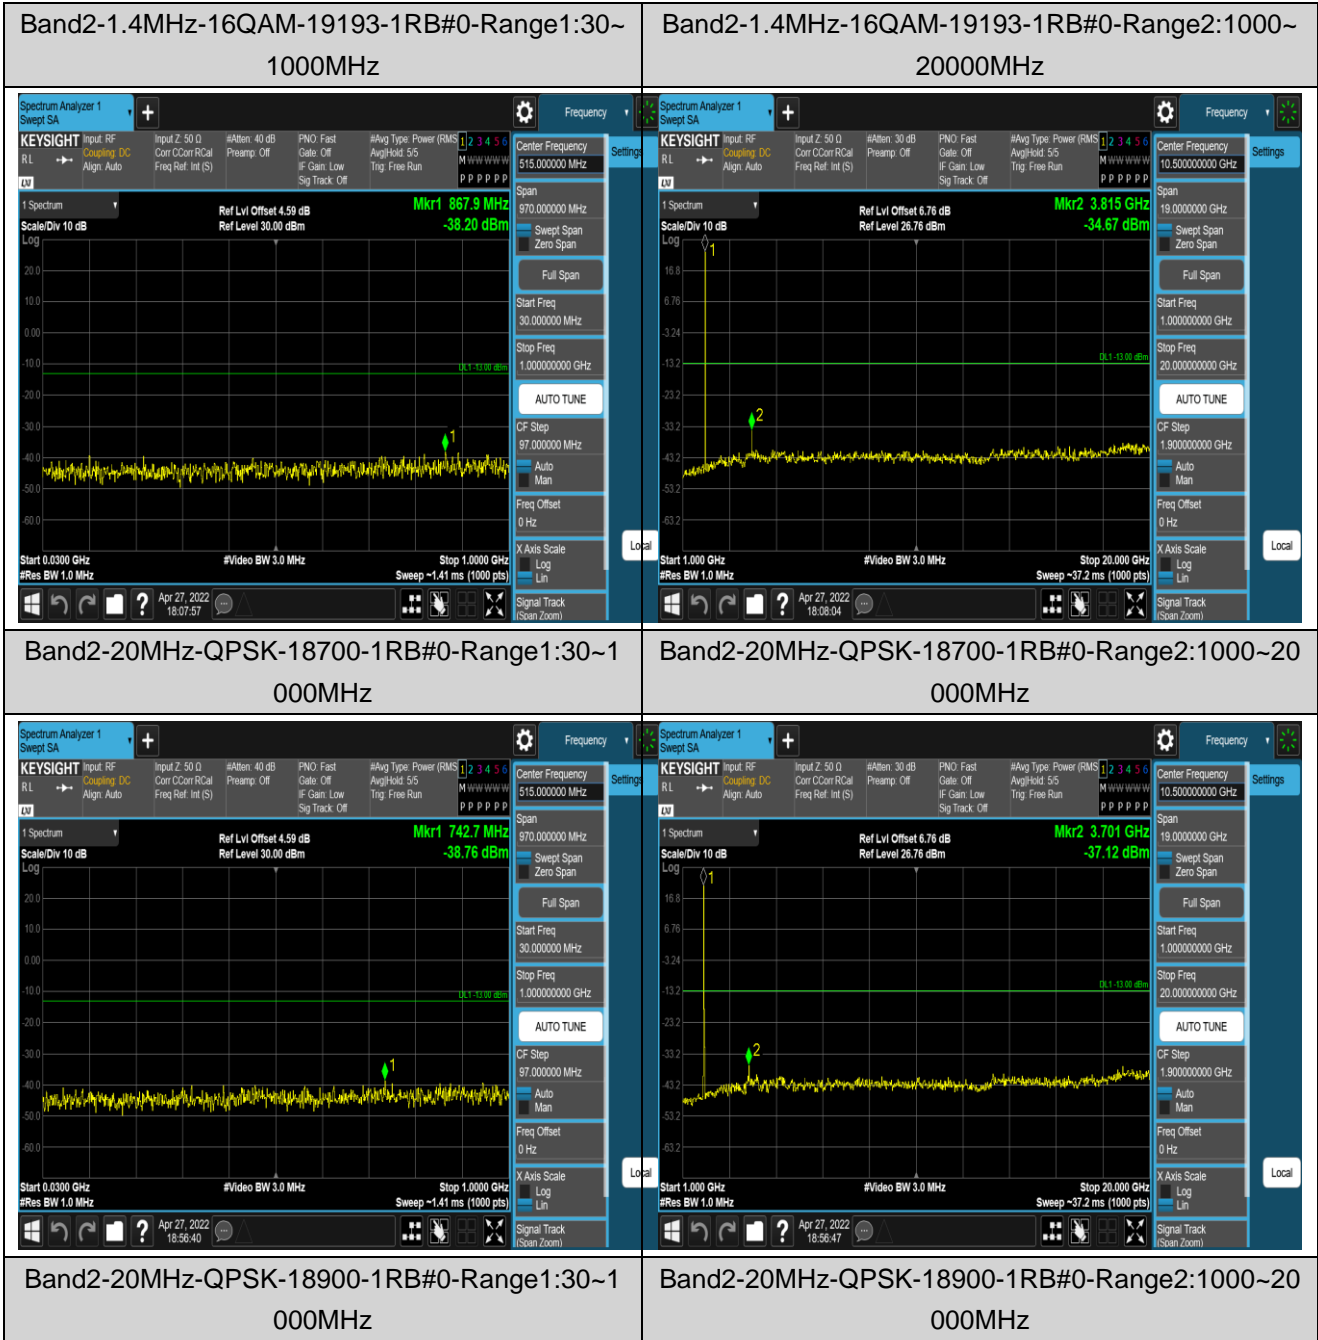

Remark: All bandwidth and all modulation had been tested, but only the worst case data displayed in this report.

Test Graphs

Band2-1.4MHz-16QAM-18607-1RB#0-Range1:30~1000MHz

Band2-1.4MHz-16QAM-18607-1RB#0-Range2:1000~20000MHz

Band2-1.4MHz-16QAM-18900-1RB#0-Range1:30~1000MHz

Band2-1.4MHz-16QAM-18900-1RB#0-Range2:1000~20000MHz

Band2-20MHz-QPSK-19100-1RB#0-Range1:30~1000MHz

Band2-20MHz-QPSK-19100-1RB#0-Range2:1000~20000MHz

Band2-20MHz-16QAM-18700-1RB#0-Range1:30~1000MHz