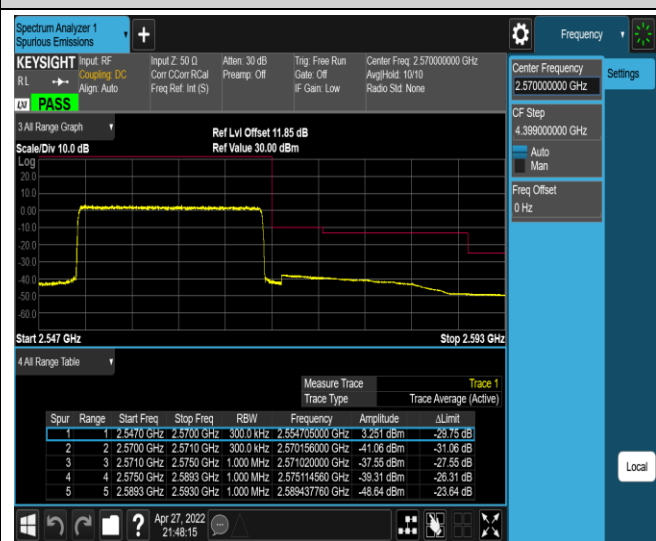

Band7-20MHz-QPSK-21350-100RB#0

Band7-20MHz-16QAM-2085-1RB#99