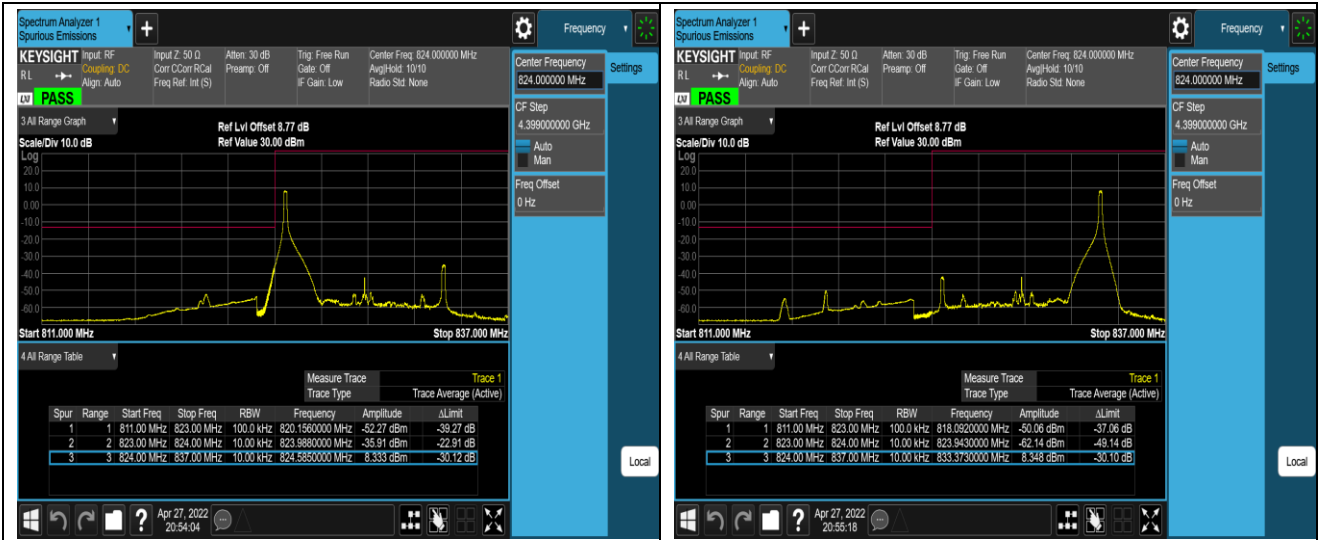

Band5-1.4MHz-QPSK-20643-1RB#0

Band5-1.4MHz-QPSK-20643-1RB#5

Band5-1.4MHz-QPSK-20643-6RB#0

Band5-1.4MHz-16QAM-20407-1RB#0

Band5-1.4MHz-16QAM-20407-1RB#5

Band5-1.4MHz-16QAM-20407-6RB#0

Band5-1.4MHz-16QAM-20643-1RB#0

Band5-1.4MHz-16QAM-20643-1RB#5

Band5-1.4MHz-16QAM-20643-6RB#0

Band5-10MHz-QPSK-20450-1RB#0

Band5-10MHz-QPSK-20450-1RB#49

Band5-10MHz-QPSK-20450-50RB#0

Band5-10MHz-QPSK-20600-1RB#0

Band5-10MHz-QPSK-20600-1RB#49