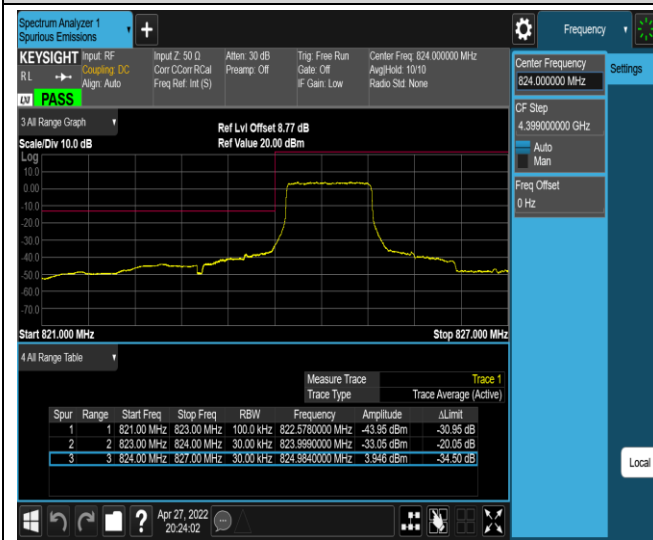

Band4-20MHz-16QAM-20050-100RB#0

Band4-20MHz-16QAM-20300-1RB#0

Band4-20MHz-16QAM-20300-1RB#99

Band4-20MHz-16QAM-20300-100RB#0

Band5-1.4MHz-QPSK-20407-1RB#0

Band5-1.4MHz-QPSK-20407-1RB#5

Band5-1.4MHz-QPSK-20407-6RB#0

Band5-1.4MHz-QPSK-20643-1RB#0

Band5-1.4MHz-QPSK-20643-1RB#5

Band5-1.4MHz-QPSK-20643-6RB#0

Band5-1.4MHz-16QAM-20407-1RB#0

Band5-1.4MHz-16QAM-20407-1RB#5

Band5-1.4MHz-16QAM-20407-6RB#0

Band5-1.4MHz-16QAM-20643-1RB#0