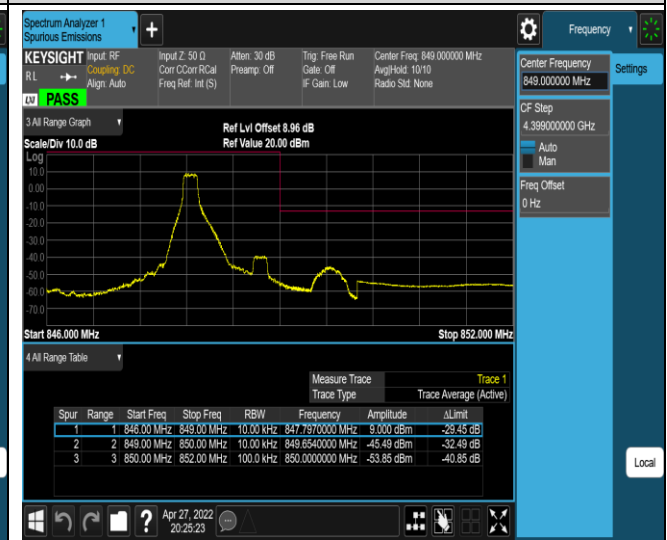

Band4-20MHz-16QAM-20050-100RB#0

Band4-20MHz-16QAM-20300-1RB#0

Band4-20MHz-16QAM-20300-1RB#99

Band4-20MHz-16QAM-20300-100RB#0

Band5-1.4MHz-QPSK-20407-1RB#0

Band5-1.4MHz-QPSK-20407-1RB#5

Band5-1.4MHz-QPSK-20407-6RB#0

Band5-1.4MHz-QPSK-20643-1RB#0

Band5-1.4MHz-QPSK-20643-1RB#5

Band5-1.4MHz-QPSK-20643-6RB#0

Band5-1.4MHz-16QAM-20407-1RB#0

Band5-1.4MHz-16QAM-20407-1RB#5

Band5-1.4MHz-16QAM-20407-6RB#0

Band5-1.4MHz-16QAM-20643-1RB#0