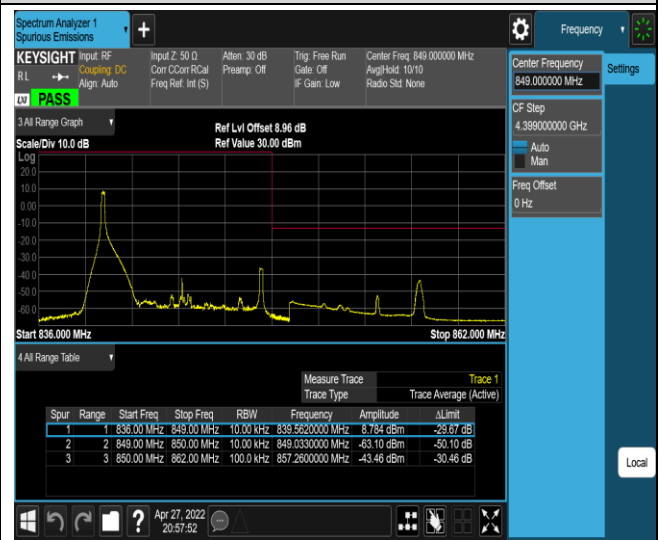

Band5-1.4MHz-16QAM-20643-1RB#5

Band5-1.4MHz-16QAM-20643-6RB#0

Band5-10MHz-QPSK-20450-1RB#0

Band5-10MHz-QPSK-20450-1RB#49

Band5-10MHz-QPSK-20450-50RB#0

Band5-10MHz-QPSK-20600-1RB#0

Band5-10MHz-QPSK-20600-1RB#49