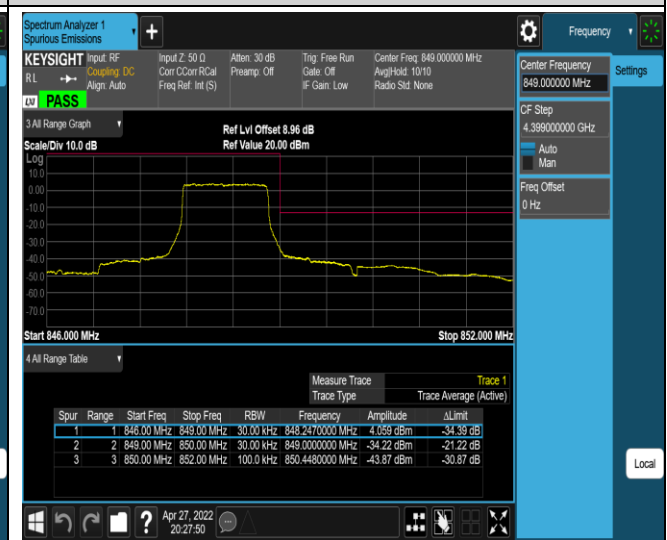

Band4-20MHz-16QAM-20050-100RB#0

Band4-20MHz-16QAM-20300-1RB#0

Band4-20MHz-16QAM-20300-1RB#99

Band4-20MHz-16QAM-20300-100RB#0

Band5-1.4MHz-QPSK-20407-1RB#0

Band5-1.4MHz-QPSK-20407-1RB#5

Band5-1.4MHz-QPSK-20407-6RB#0

Band5-1.4MHz-QPSK-20643-1RB#0

Band5-1.4MHz-QPSK-20643-1RB#5

Band5-1.4MHz-QPSK-20643-6RB#0

Band5-1.4MHz-16QAM-20407-1RB#0

Band5-1.4MHz-16QAM-20407-1RB#5

Band5-1.4MHz-16QAM-20407-6RB#0

Band5-1.4MHz-16QAM-20643-1RB#0