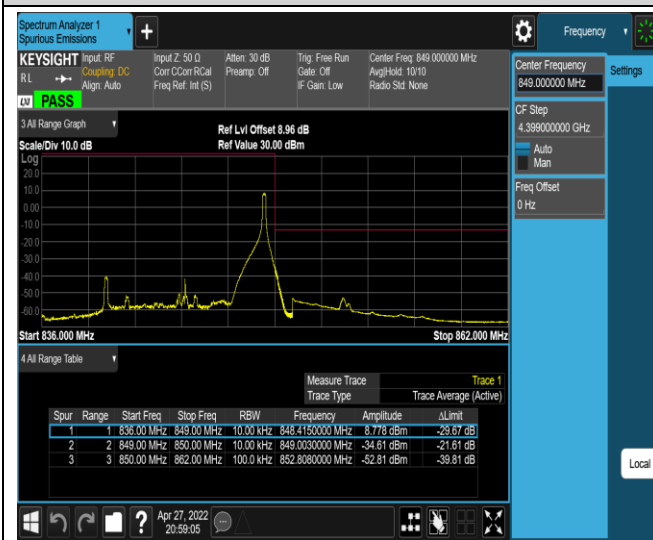

Band5-10MHz-QPSK-20600-1RB#49

Band5-10MHz-16QAM-20450-1RB#0