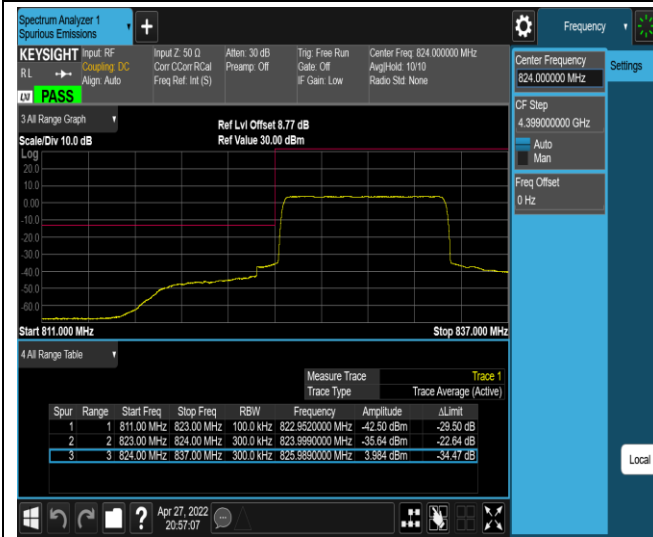

Band5-10MHz-QPSK-20600-50RB#0

Band5-10MHz-16QAM-20450-1RB#0

Band5-10MHz-16QAM-20450-1RB#49

Band5-10MHz-16QAM-20450-50RB#0

Band5-10MHz-16QAM-20600-1RB#0

Band5-10MHz-16QAM-20600-1RB#49

Band5-10MHz-16QAM-20600-50RB#0