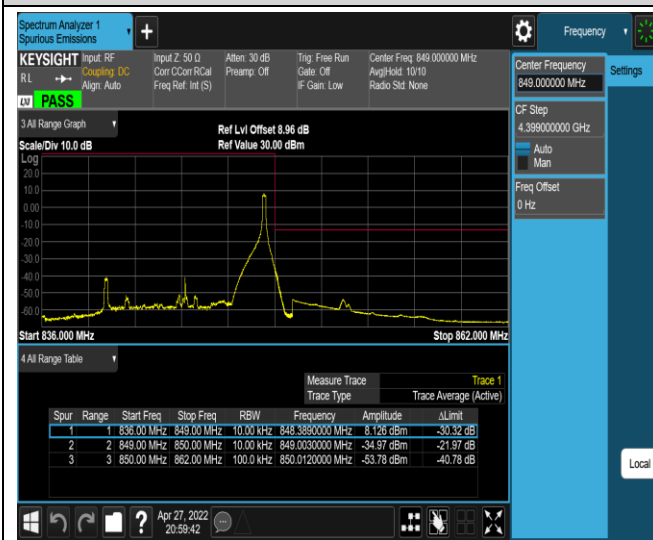

Band5-10MHz-QPSK-20600-50RB#0

Band5-10MHz-16QAM-20450-1RB#0

Band5-10MHz-16QAM-20450-1RB#49

Band5-10MHz-16QAM-20450-50RB#0

Band5-10MHz-16QAM-20600-1RB#0

Band5-10MHz-16QAM-20600-1RB#49

Band5-10MHz-16QAM-20600-50RB#0