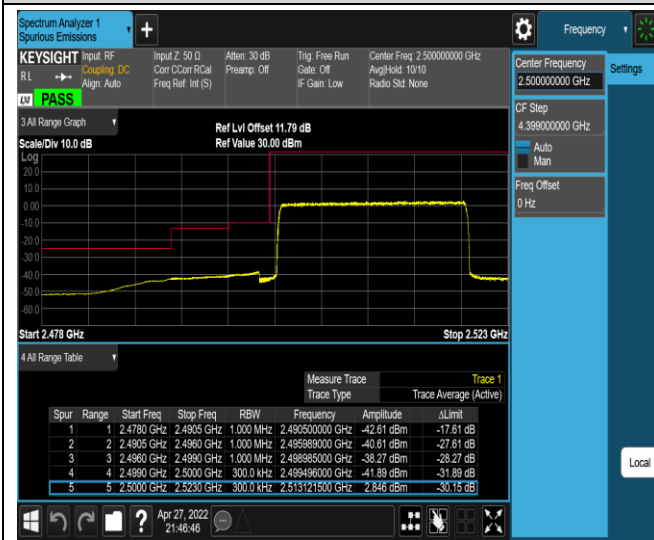

Band7-20MHz-QPSK-2085-100RB#0

Band7-20MHz-QPSK-21350-1RB#99