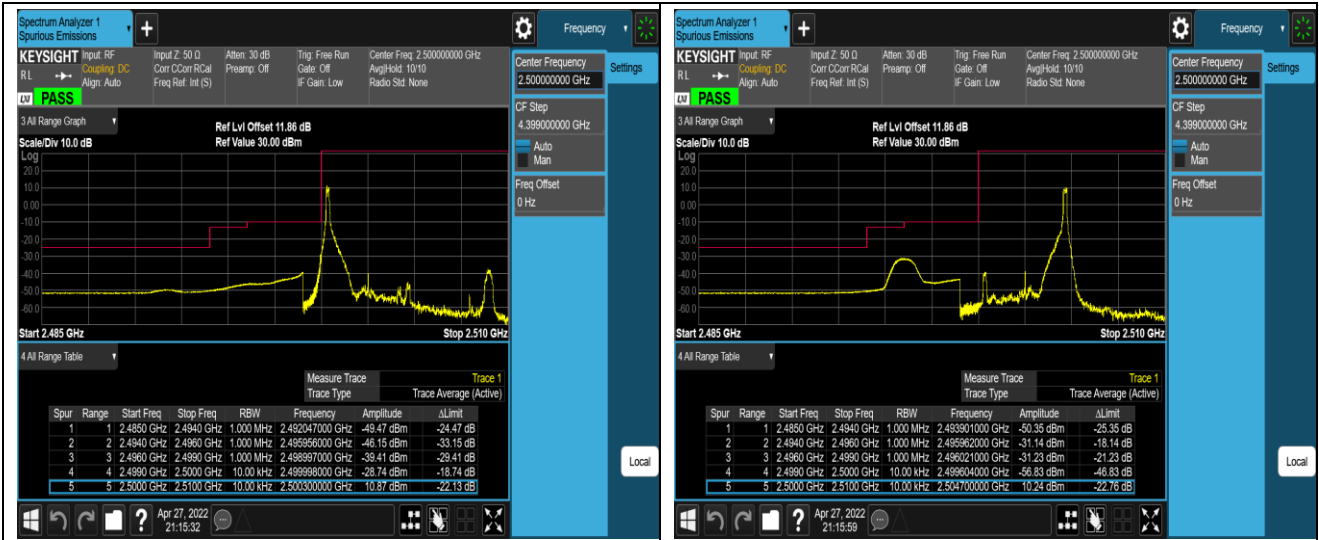

Band7-5MHz-QPSK-20775-1RB#0

Band7-5MHz-QPSK-20775-1RB#24

Band7-5MHz-QPSK-20775-25RB#0

Band7-5MHz-QPSK-21425-1RB#0