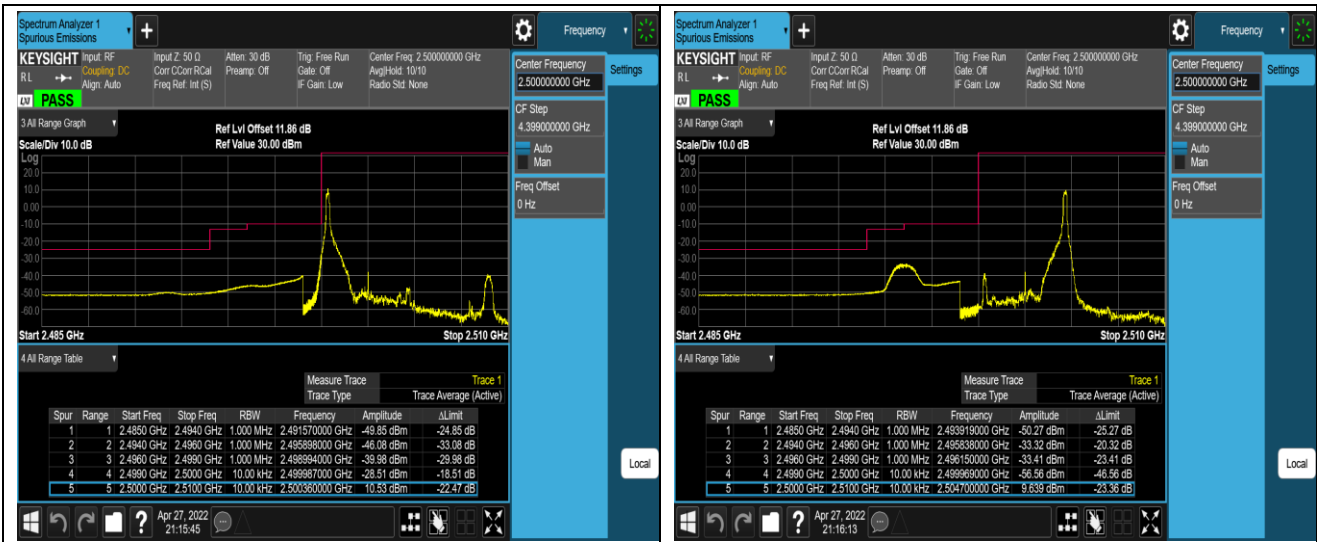

Band7-5MHz-QPSK-20775-1RB#0

Band7-5MHz-QPSK-20775-1RB#24

Band7-5MHz-QPSK-20775-25RB#0

Band7-5MHz-QPSK-21425-1RB#0

Band7-5MHz-QPSK-21425-1RB#24

Band7-5MHz-QPSK-21425-25RB#0

Band7-5MHz-16QAM-20775-1RB#0

Band7-5MHz-16QAM-20775-1RB#24