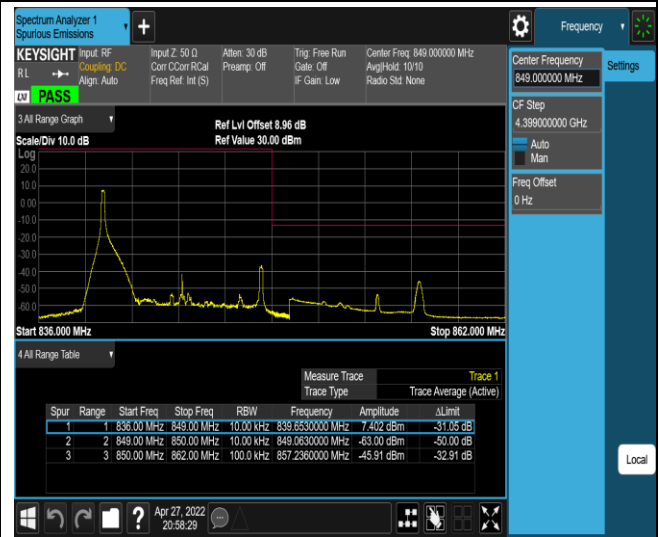

Band5-10MHz-QPSK-20600-50RB#0

Band5-10MHz-16QAM-20450-1RB#0

Band5-10MHz-16QAM-20450-1RB#49

Band5-10MHz-16QAM-20450-50RB#0

Band5-10MHz-16QAM-20600-1RB#0

Band5-10MHz-16QAM-20600-1RB#49

Band5-10MHz-16QAM-20600-50RB#0