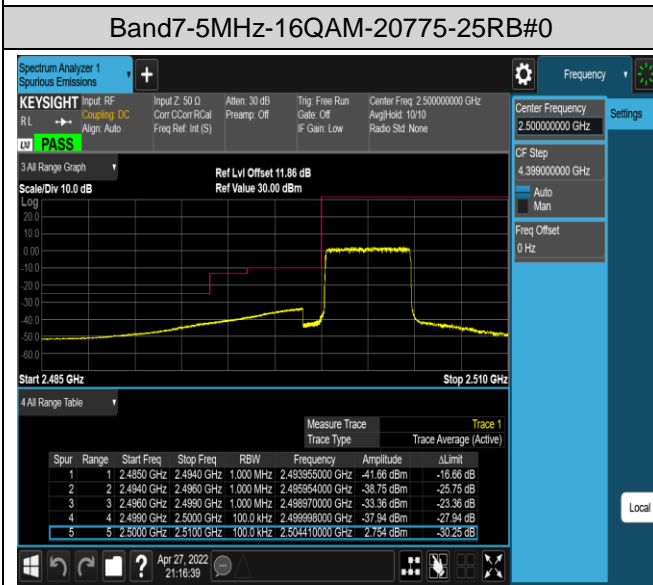

Band7-5MHz-QPSK-20775-1RB#0

Band7-5MHz-QPSK-20775-1RB#24

Band7-5MHz-QPSK-20775-25RB#0

Band7-5MHz-QPSK-21425-1RB#0

Band7-5MHz-QPSK-21425-1RB#24

Band7-5MHz-QPSK-21425-25RB#0

Band7-5MHz-16QAM-20775-1RB#0

Band7-5MHz-16QAM-20775-1RB#24