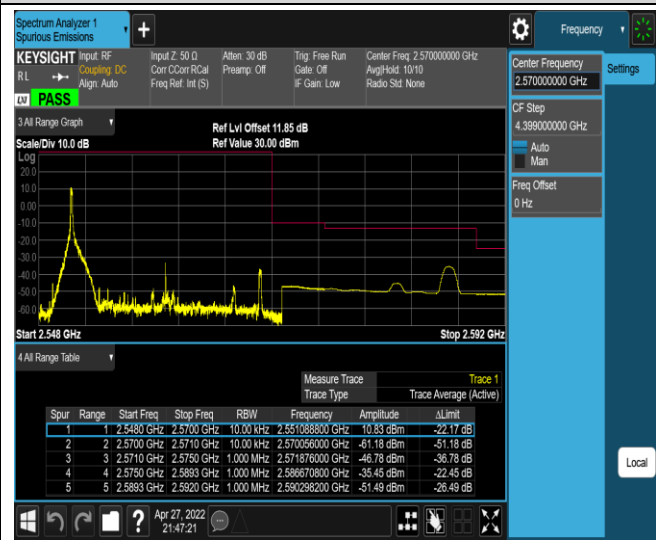

Band7-20MHz-QPSK-21350-1RB#0

Band7-20MHz-QPSK-21350-100RB#0