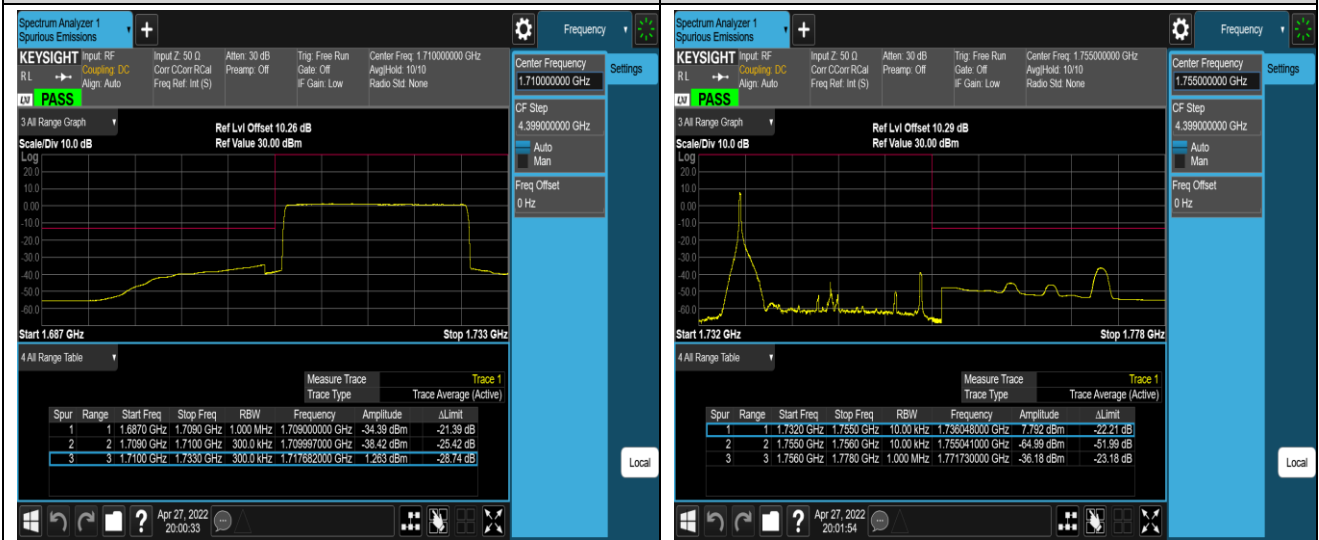

Band4-20MHz-16QAM-20050-100RB#0

Band4-20MHz-16QAM-20300-1RB#0

Band4-20MHz-16QAM-20300-1RB#99

Band4-20MHz-16QAM-20300-100RB#0

Band5-1.4MHz-QPSK-20407-1RB#0

Band5-1.4MHz-QPSK-20407-1RB#5

Band5-1.4MHz-QPSK-20407-6RB#0

Band5-1.4MHz-QPSK-20643-1RB#0

Band5-1.4MHz-QPSK-20643-1RB#5

Band5-1.4MHz-QPSK-20643-6RB#0

Band5-1.4MHz-16QAM-20407-1RB#0

Band5-1.4MHz-16QAM-20407-1RB#5

Band5-1.4MHz-16QAM-20407-6RB#0

Band5-1.4MHz-16QAM-20643-1RB#0