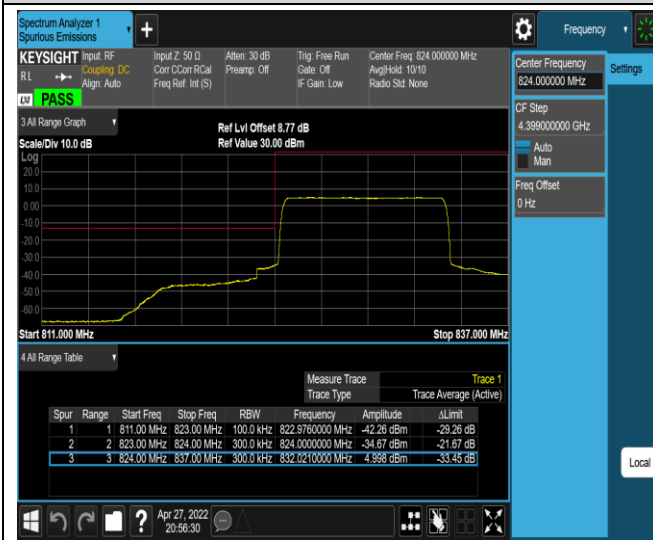

Band5-1.4MHz-16QAM-20643-1RB#5

Band5-1.4MHz-16QAM-20643-6RB#0

Band5-10MHz-QPSK-20450-1RB#0

Band5-10MHz-QPSK-20450-1RB#49

Band5-10MHz-QPSK-20450-50RB#0

Band5-10MHz-QPSK-20600-1RB#0

Band5-10MHz-QPSK-20600-1RB#49

Band5-10MHz-QPSK-20600-50RB#0

Band5-10MHz-16QAM-20450-1RB#0

Band5-10MHz-16QAM-20450-1RB#49

Band5-10MHz-16QAM-20450-50RB#0

Band5-10MHz-16QAM-20600-1RB#0

Band5-10MHz-16QAM-20600-1RB#49

Band5-10MHz-16QAM-20600-50RB#0