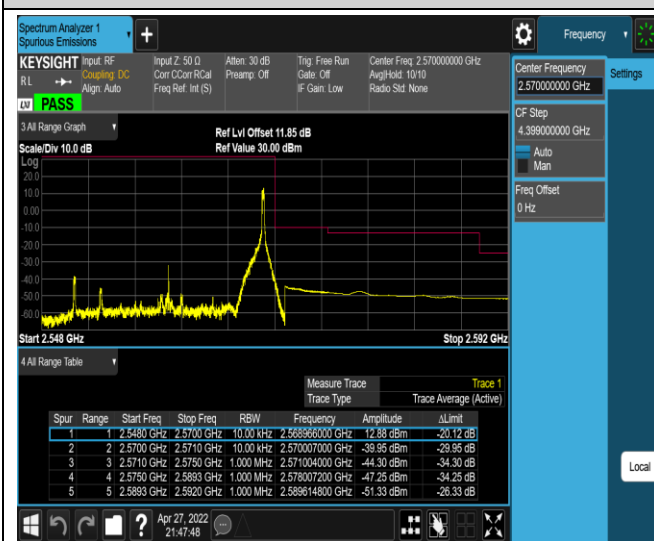

Band7-20MHz-QPSK-21350-1RB#99

Band7-20MHz-16QAM-2085-1RB#0