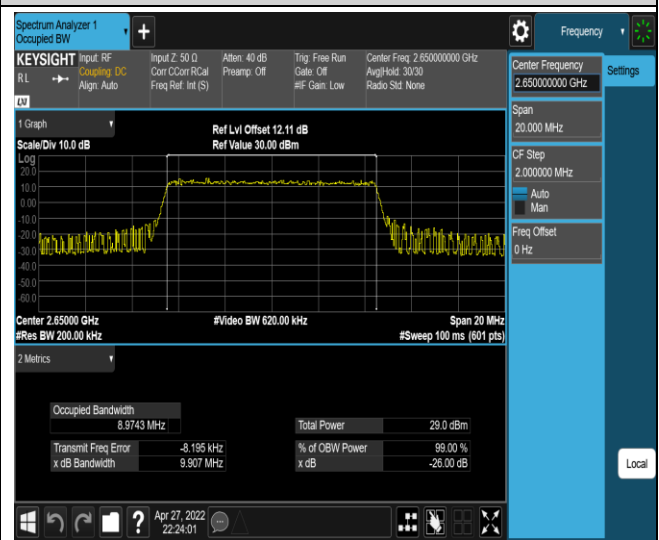

Band41-10MHz-16QAM-41190-50RB#0

Band41-15MHz-QPSK-40640-75RB#0