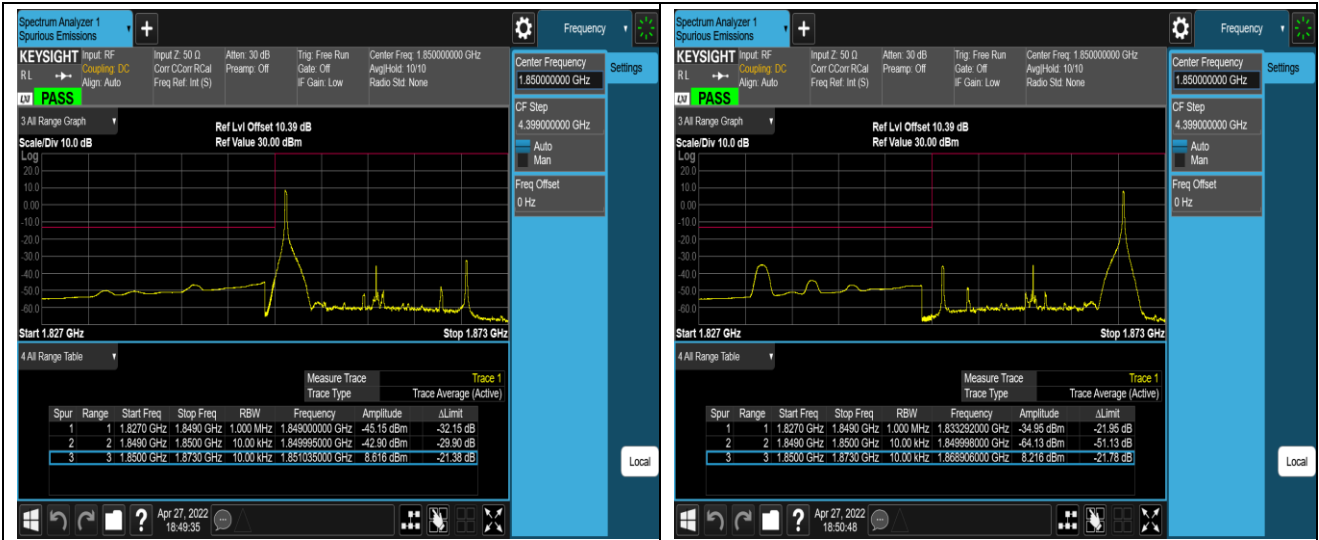

Band2-20MHz-QPSK-18700-100RB#0

Band2-20MHz-QPSK-19100-1RB#0