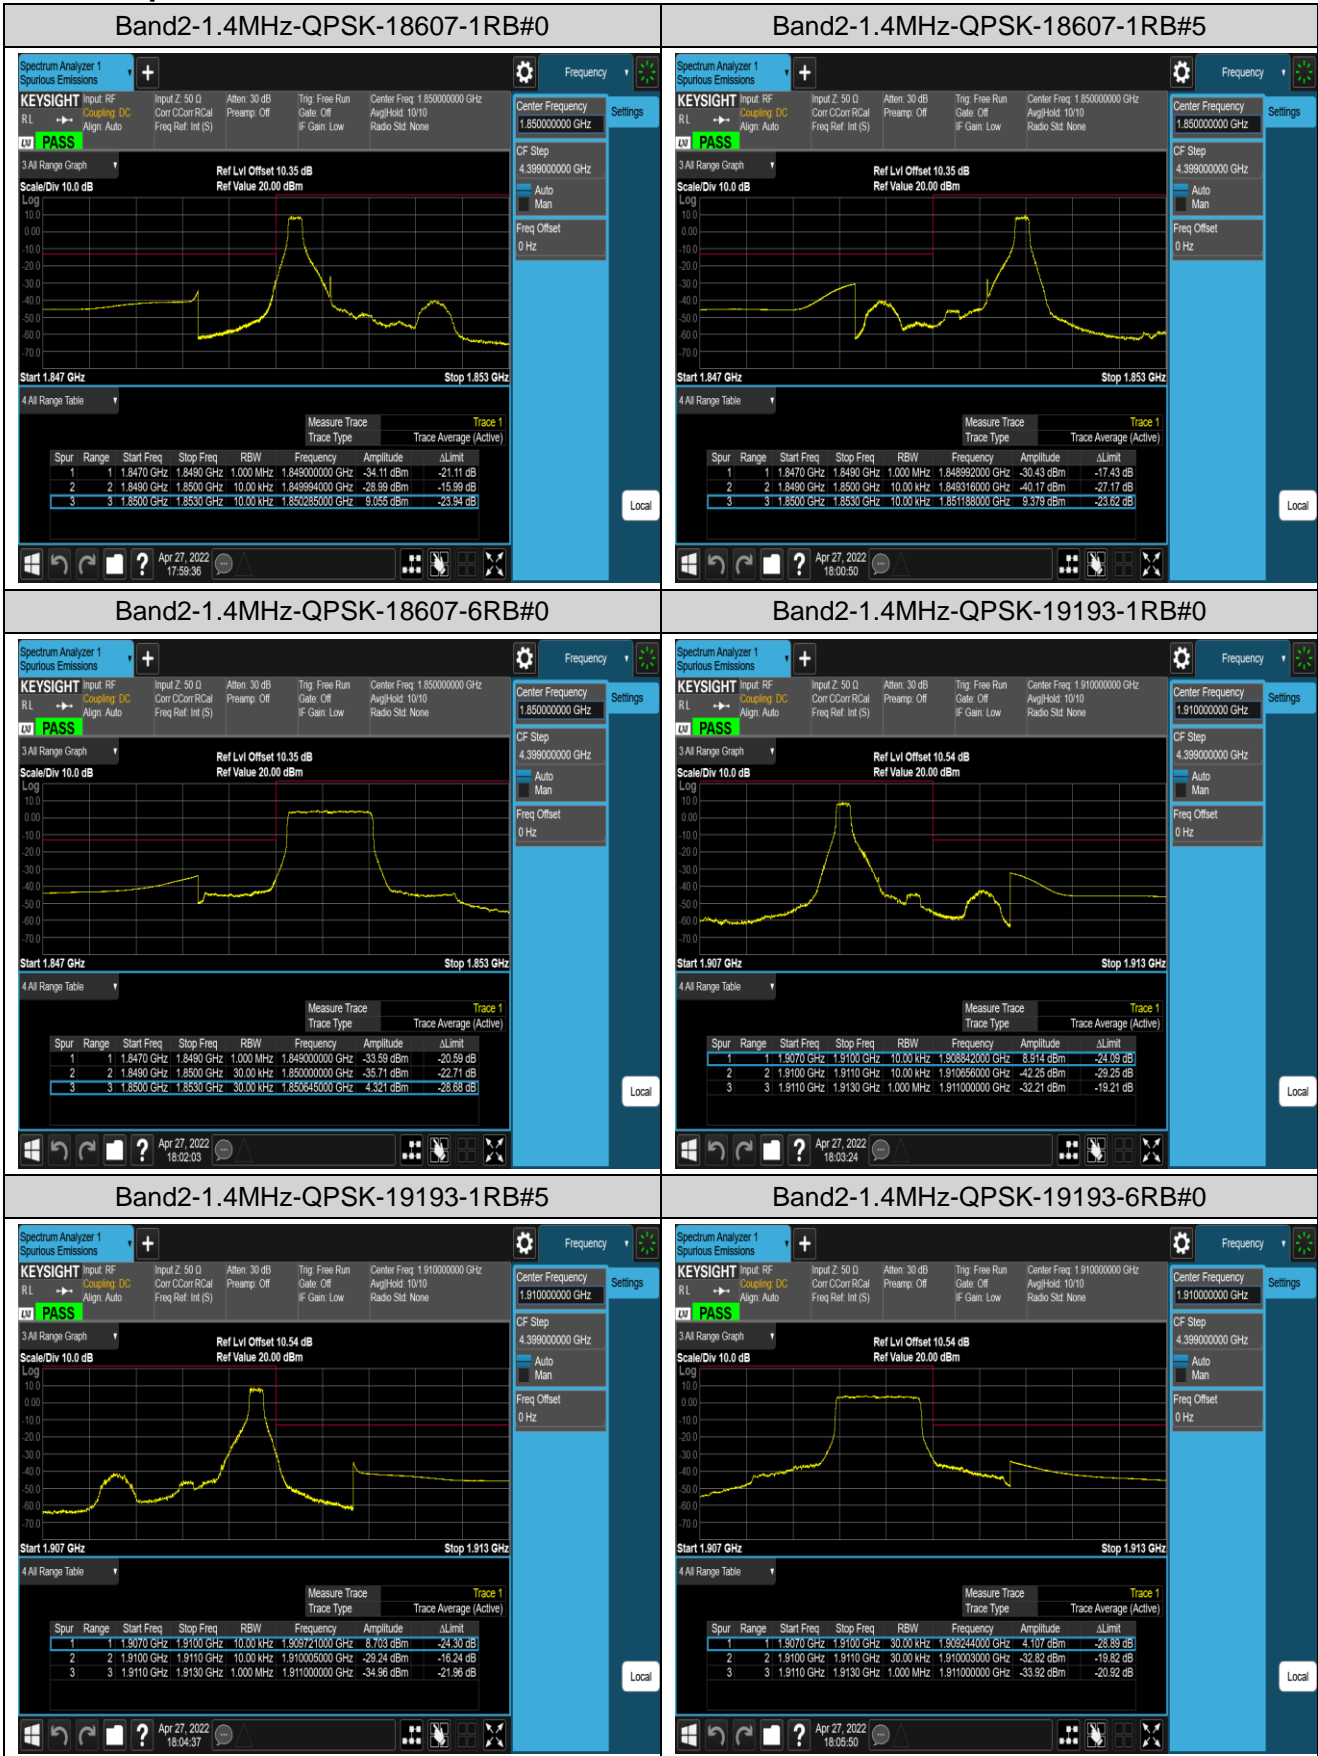

Test Graphs