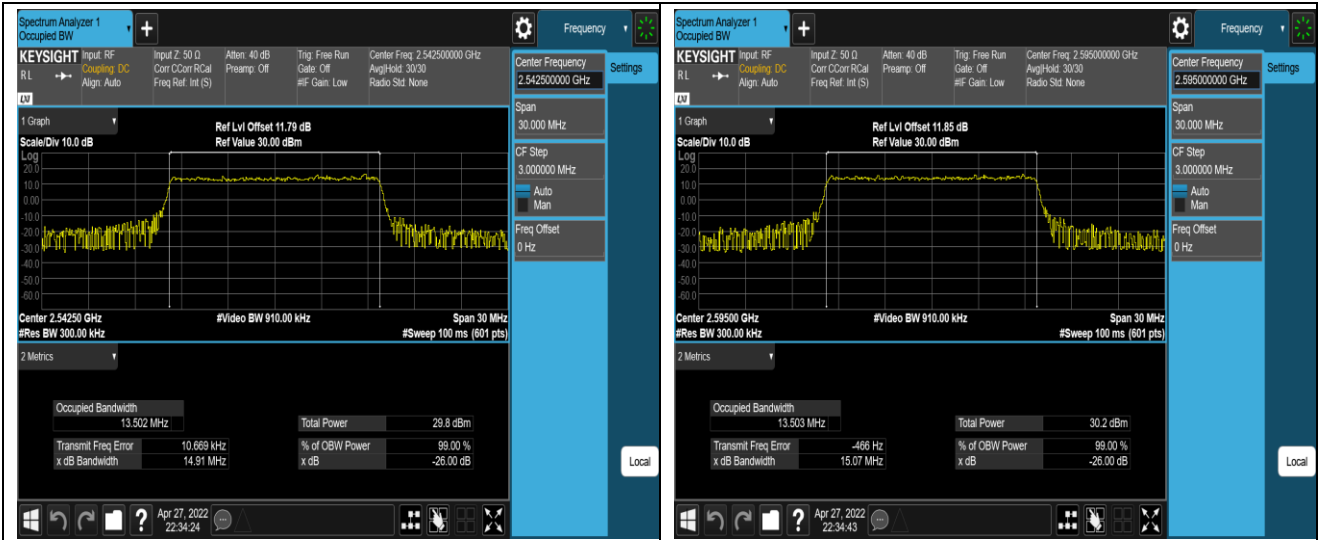

Band41-10MHz-16QAM-40090-50RB#0

Band41-10MHz-16QAM-40640-50RB#0

Band41-10MHz-16QAM-41190-50RB#0

Band41-15MHz-QPSK-40115-75RB#0

Band41-15MHz-QPSK-40640-75RB#0

Band41-15MHz-QPSK-41165-75RB#0

Band41-15MHz-16QAM-40115-75RB#0