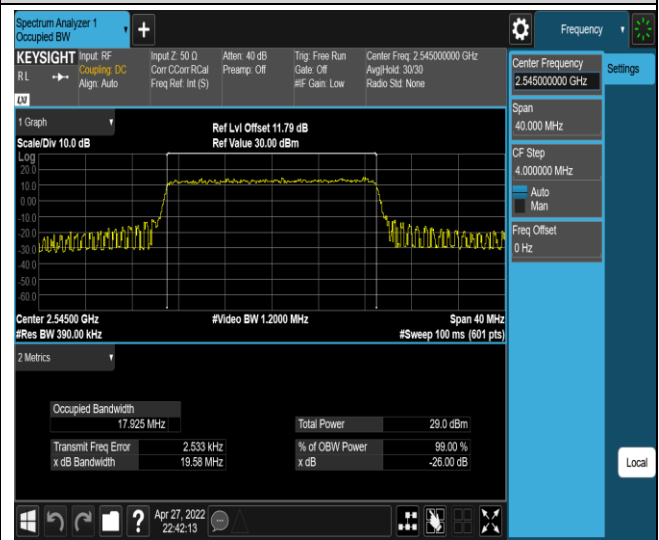

Band41-20MHz-16QAM-41140-100RB#0

Appendix D: Band Edge

Test Result (worst case)

Band	Bandwidth	Modulation	Channel	RB Config.	Result (dBm)	Verdict
Band2	1.4MHz	QPSK	18607	1RB#0	-34.11,-28.99	PASS
Band2	1.4MHz	QPSK	18607	1RB#5	-30.43,-40.17	PASS
Band2	1.4MHz	QPSK	18607	6RB#0	-33.59,-35.71	PASS
Band2	1.4MHz	QPSK	19193	1RB#0	-42.25,-32.21	PASS
Band2	1.4MHz	QPSK	19193	1RB#5	-29.24,-34.96	PASS
Band2	1.4MHz	QPSK	19193	6RB#0	-32.82,-33.92	PASS
Band2	1.4MHz	16QAM	18607	1RB#0	-34.70,-30.41	PASS
Band2	1.4MHz	16QAM	18607	1RB#5	-32.98,-41.87	PASS
Band2	1.4MHz	16QAM	18607	6RB#0	-34.03,-35.62	PASS
Band2	1.4MHz	16QAM	19193	1RB#0	-43.89,-34.76	PASS
Band2	1.4MHz	16QAM	19193	1RB#5	-29.81,-35.52	PASS
Band2	1.4MHz	16QAM	19193	6RB#0	-35.04,-34.50	PASS
Band2	20MHz	QPSK	18700	1RB#0	-45.15,-42.90	PASS
Band2	20MHz	QPSK	18700	1RB#99	-34.95,-64.13	PASS
Band2	20MHz	QPSK	18700	100RB#0	-39.06,-43.11	PASS
Band2	20MHz	QPSK	19100	1RB#0	-64.66,-47.67	PASS
Band2	20MHz	QPSK	19100	1RB#99	-41.99,-45.05	PASS
Band2	20MHz	QPSK	19100	100RB#0	-41.81,-38.45	PASS
Band2	20MHz	16QAM	18700	1RB#0	-45.26,-42.31	PASS
Band2	20MHz	16QAM	18700	1RB#99	-37.66,-64.46	PASS
Band2	20MHz	16QAM	18700	100RB#0	-37.37,-41.39	PASS
Band2	20MHz	16QAM	19100	1RB#0	-64.63,-47.75	PASS
Band2	20MHz	16QAM	19100	1RB#99	-42.63,-45.62	PASS
Band2	20MHz	16QAM	19100	100RB#0	-42.43,-38.82	PASS
Band4	1.4MHz	QPSK	19957	1RB#0	-34.13,-28.32	PASS
Band4	1.4MHz	QPSK	19957	1RB#5	-32.65,-42.72	PASS
Band4	1.4MHz	QPSK	19957	6RB#0	-30.93,-34.45	PASS
Band4	1.4MHz	QPSK	20393	1RB#0	-42.05,-32.22	PASS
Band4	1.4MHz	QPSK	20393	1RB#5	-28.33,-34.70	PASS
Band4	1.4MHz	QPSK	20393	6RB#0	-33.44,-30.87	PASS
Band4	1.4MHz	16QAM	19957	1RB#0	-35.10,-30.84	PASS
Band4	1.4MHz	16QAM	19957	1RB#5	-34.88,-44.07	PASS
Band4	1.4MHz	16QAM	19957	6RB#0	-31.91,-33.94	PASS
Band4	1.4MHz	16QAM	20393	1RB#0	-44.05,-34.41	PASS
Band4	1.4MHz	16QAM	20393	1RB#5	-29.17,-35.09	PASS
Band4	1.4MHz	16QAM	20393	6RB#0	-33.89,-31.94	PASS