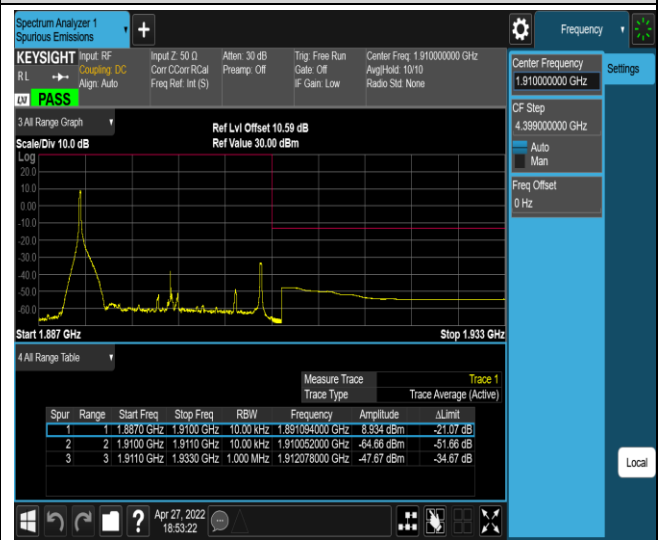

Remark: All bandwidth and all modulation had been tested, but only the worst case data displayed in this report.

Test Graphs

Band2-20MHz-QPSK-18700-100RB#0

Band2-20MHz-QPSK-19100-1RB#0

Band2-20MHz-QPSK-19100-1RB#99