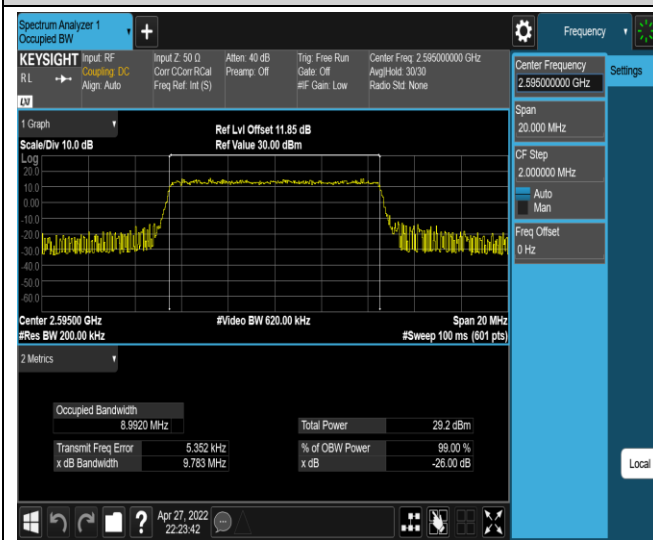

Band41-10MHz-16QAM-40640-50RB#0

Band41-15MHz-QPSK-40115-75RB#0