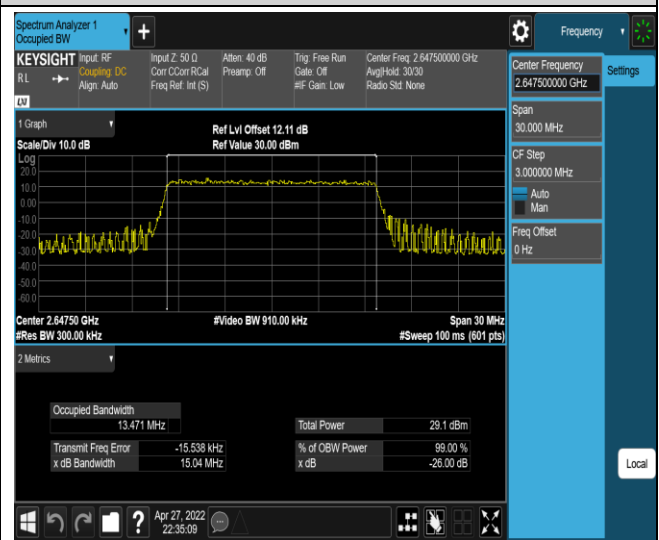

Band41-15MHz-16QAM-41165-75RB#0

Band41-20MHz-QPSK-40640-100RB#0