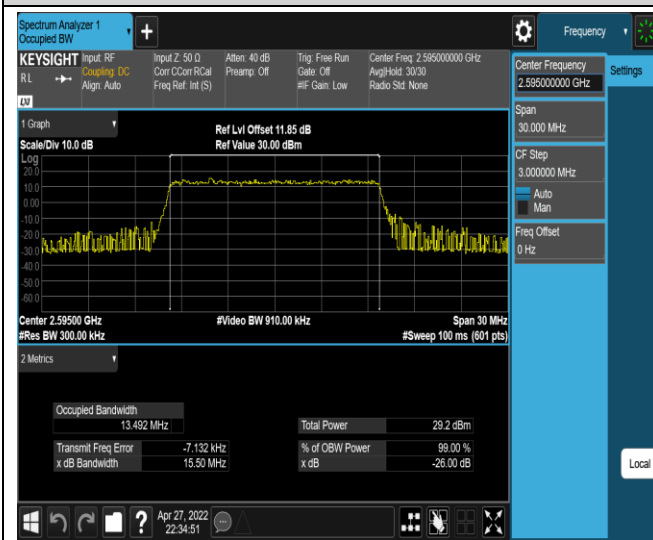

Band41-15MHz-16QAM-40640-75RB#0

Band41-20MHz-QPSK-40140-100RB#0