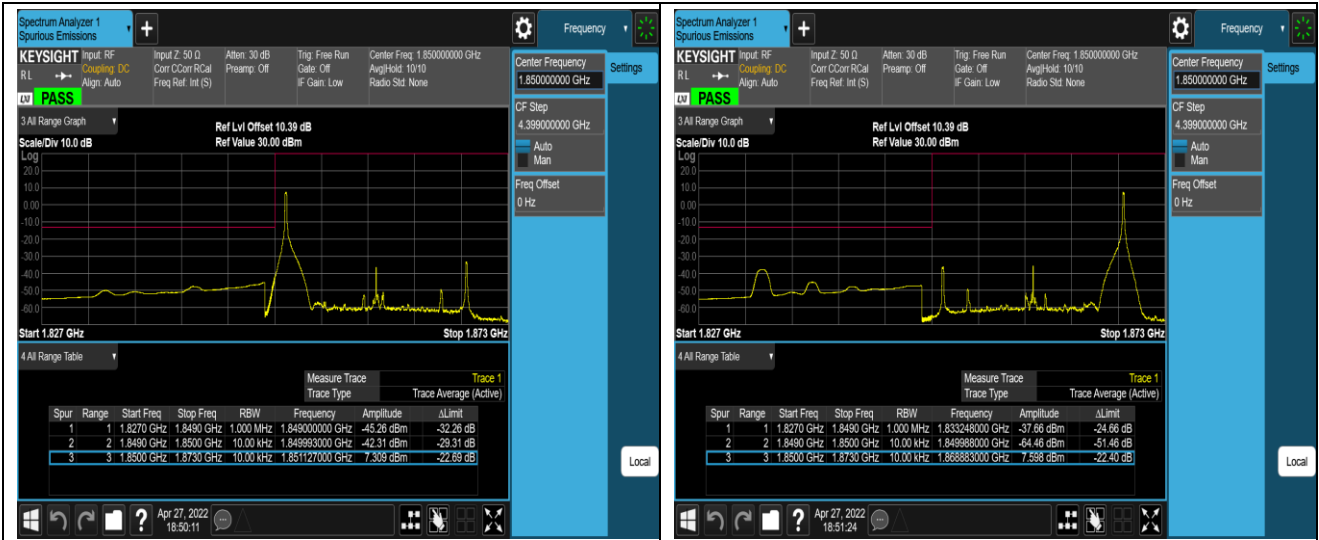

Band2-20MHz-16QAM-18700-1RB#0

Band2-20MHz-16QAM-18700-1RB#99

Band2-20MHz-16QAM-19100-1RB#0

Band2-20MHz-16QAM-18700-100RB#0