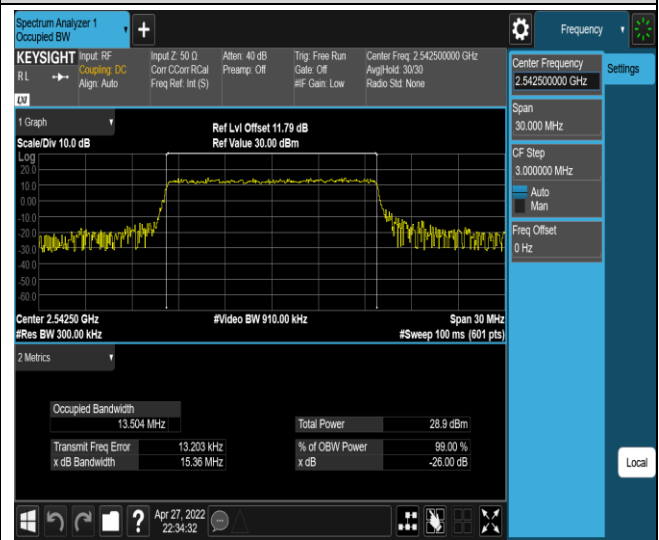

Band41-10MHz-16QAM-40090-50RB#0

Band41-10MHz-16QAM-40640-50RB#0

Band41-10MHz-16QAM-41190-50RB#0

Band41-15MHz-QPSK-40115-75RB#0

Band41-15MHz-QPSK-40640-75RB#0

Band41-15MHz-QPSK-41165-75RB#0

Band41-15MHz-16QAM-40115-75RB#0