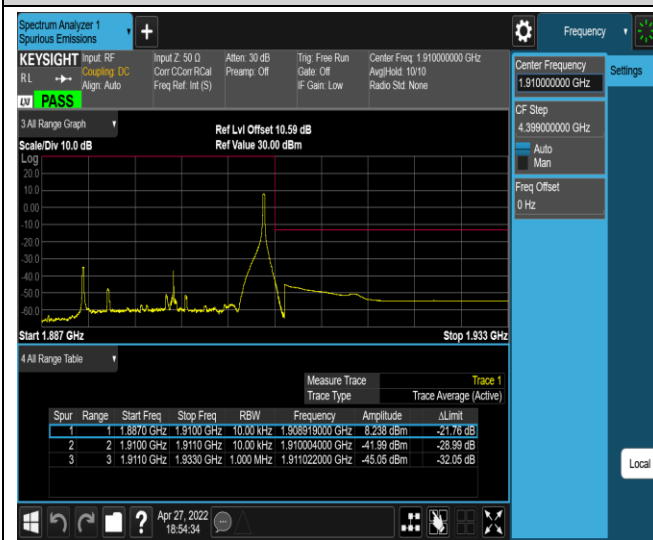

Remark: All bandwidth and all modulation had been tested, but only the worst case data displayed in this report.

Test Graphs

Band2-20MHz-QPSK-18700-100RB#0

Band2-20MHz-QPSK-19100-1RB#0

Band2-20MHz-QPSK-19100-1RB#99

Band2-20MHz-QPSK-19100-100RB#0

Band2-20MHz-16QAM-18700-1RB#0

Band2-20MHz-16QAM-18700-1RB#99

Band2-20MHz-16QAM-18700-100RB#0

Band2-20MHz-16QAM-19100-1RB#0

Band2-20MHz-16QAM-19100-1RB#99

Band2-20MHz-16QAM-19100-100RB#0