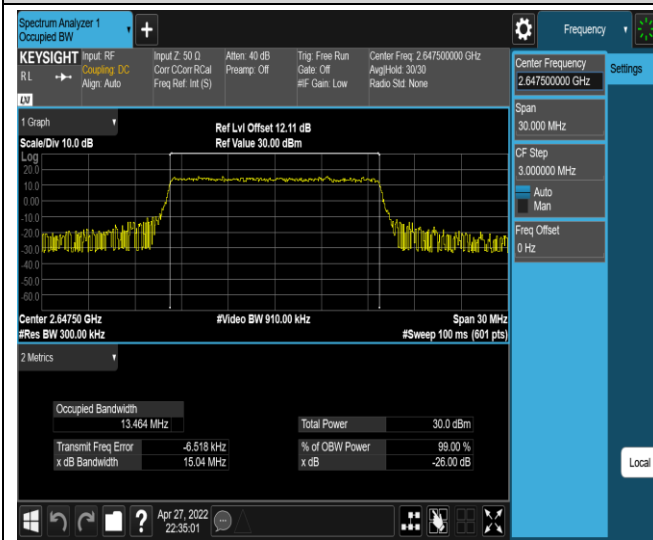

Band41-10MHz-16QAM-40090-50RB#0

Band41-10MHz-16QAM-40640-50RB#0

Band41-10MHz-16QAM-41190-50RB#0

Band41-15MHz-QPSK-40115-75RB#0

Band41-15MHz-QPSK-40640-75RB#0

Band41-15MHz-QPSK-41165-75RB#0

Band41-15MHz-16QAM-40115-75RB#0