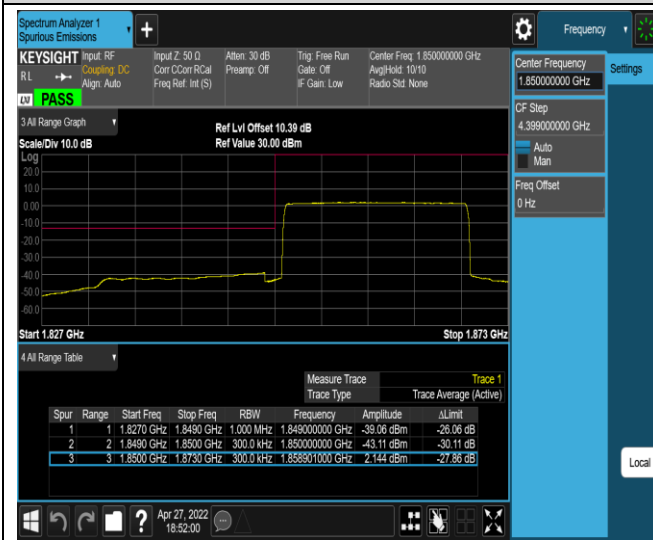

Remark: All bandwidth and all modulation had been tested, but only the worst case data displayed in this report.

Test Graphs

Band2-20MHz-QPSK-18700-100RB#0

Band2-20MHz-QPSK-19100-1RB#0

Band2-20MHz-QPSK-19100-1RB#99