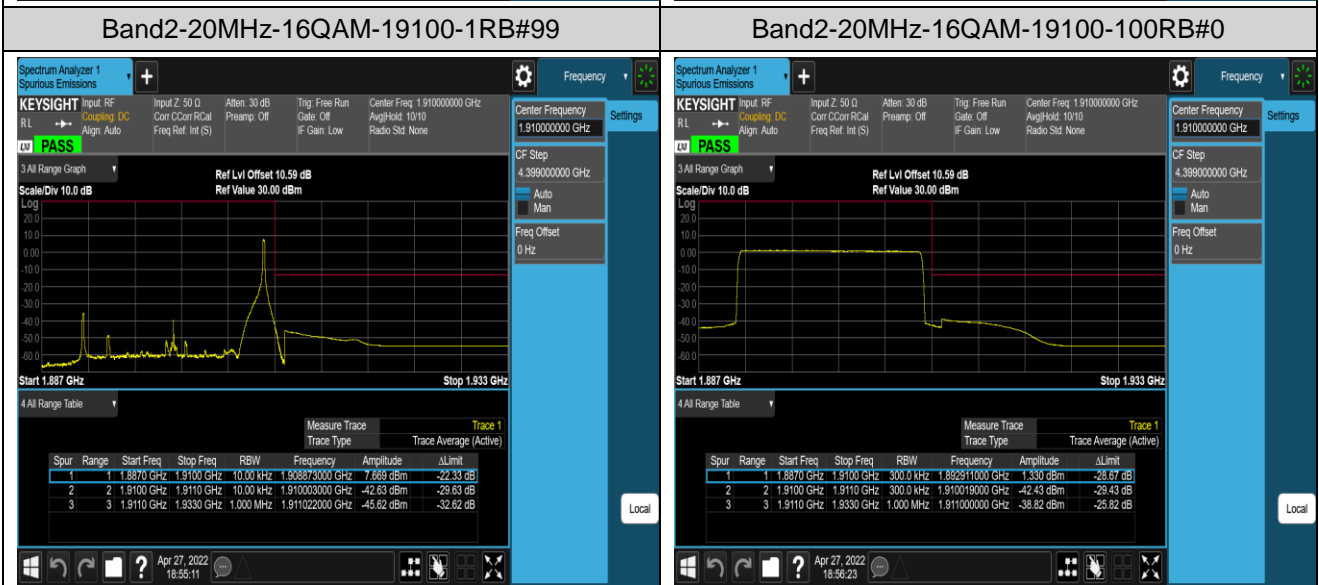

Remark: All bandwidth and all modulation had been tested, but only the worst case data displayed in this report.

Test Graphs

Band2-20MHz-QPSK-18700-100RB#0

Band2-20MHz-QPSK-19100-1RB#0

Band2-20MHz-QPSK-19100-1RB#99

Band2-20MHz-QPSK-19100-100RB#0

Band2-20MHz-16QAM-18700-1RB#0

Band2-20MHz-16QAM-18700-1RB#99

Band2-20MHz-16QAM-18700-100RB#0

Band2-20MHz-16QAM-19100-1RB#0

Band2-20MHz-16QAM-19100-1RB#99

Band2-20MHz-16QAM-19100-100RB#0