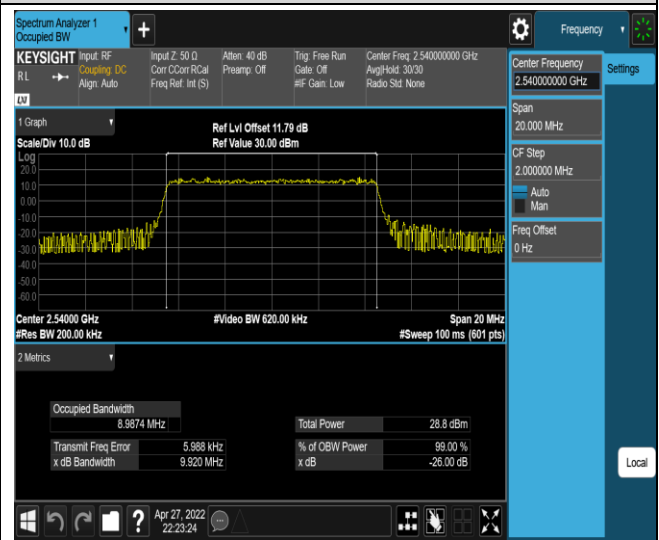

Band41-10MHz-16QAM-40090-50RB#0

Band41-10MHz-16QAM-41190-50RB#0