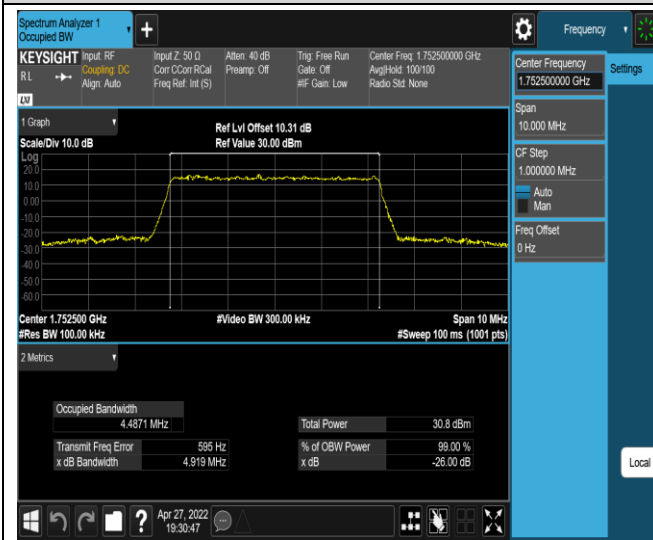

Band4-5MHz-QPSK-20375-25RB#0

Band4-5MHz-16QAM-19975-25RB#0

Band4-5MHz-16QAM-20175-25RB#0

Band4-5MHz-16QAM-20375-25RB#0

Band4-10MHz-QPSK-20000-50RB#0

Band4-10MHz-QPSK-20175-50RB#0

Band4-10MHz-QPSK-20350-50RB#0

Band4-10MHz-16QAM-20000-50RB#0

Band4-10MHz-16QAM-20175-50RB#0

Band4-10MHz-16QAM-20350-50RB#0

Band4-15MHz-QPSK-20025-75RB#0

Band4-15MHz-QPSK-20175-75RB#0

Band4-15MHz-QPSK-20325-75RB#0

Band4-15MHz-16QAM-20025-75RB#0