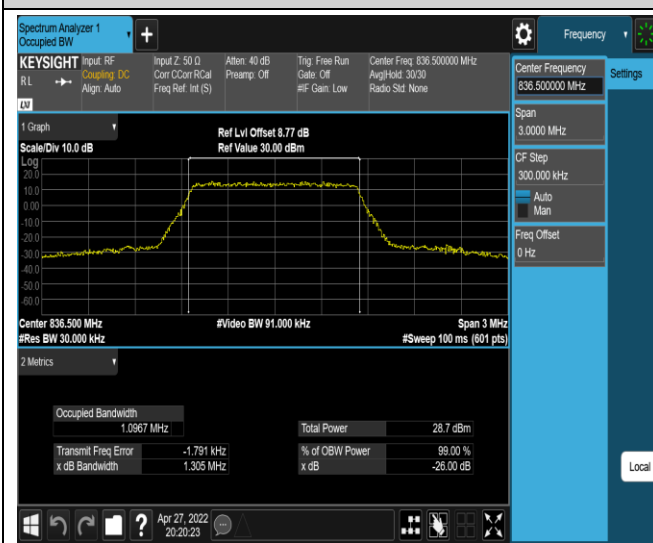

Band4-20MHz-16QAM-20300-100RB#0

Band5-1.4MHz-QPSK-20407-6RB#0

Band5-1.4MHz-QPSK-20525-6RB#0

Band5-1.4MHz-QPSK-20643-6RB#0

Band5-1.4MHz-16QAM-20407-6RB#0

Band5-1.4MHz-16QAM-20525-6RB#0

Band5-1.4MHz-16QAM-20643-6RB#0