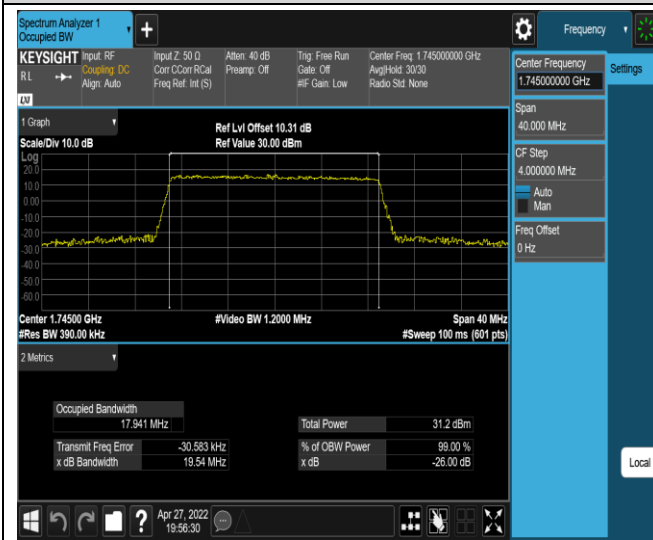

Band4-15MHz-16QAM-20175-75RB#0

Band4-15MHz-16QAM-20325-75RB#0

Band4-20MHz-QPSK-20050-100RB#0

Band4-20MHz-QPSK-20175-100RB#0

Band4-20MHz-QPSK-20300-100RB#0

Band4-20MHz-16QAM-20050-100RB#0

Band4-20MHz-16QAM-20175-100RB#0