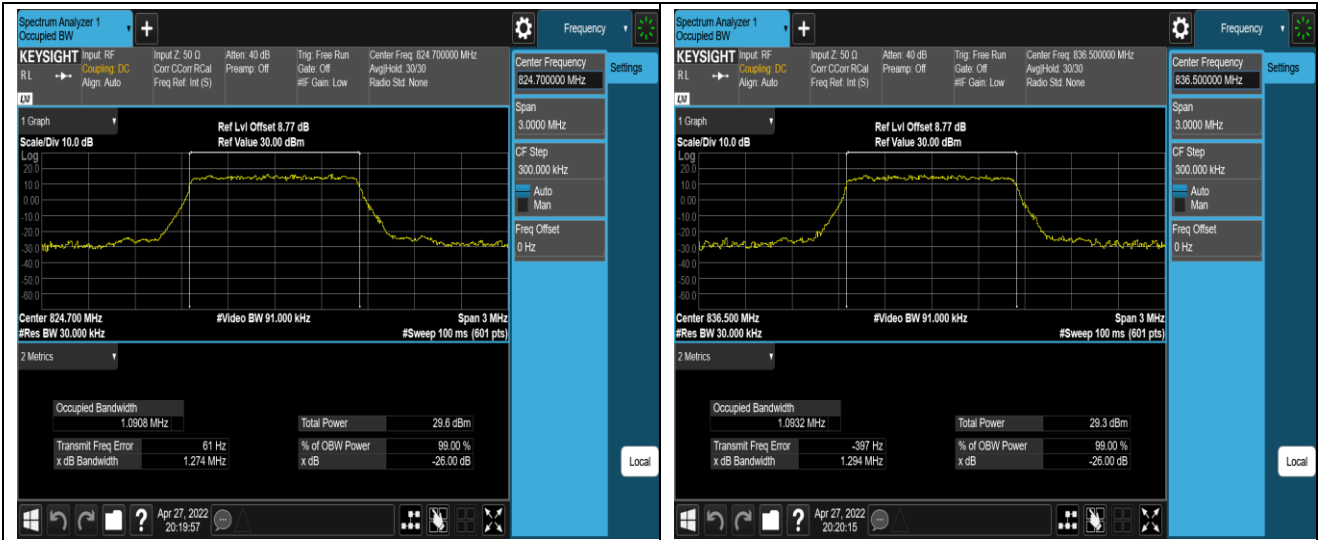

Band5-1.4MHz-QPSK-20407-6RB#0

Band5-1.4MHz-QPSK-20525-6RB#0

Band5-1.4MHz-QPSK-20643-6RB#0

Band5-1.4MHz-16QAM-20407-6RB#0