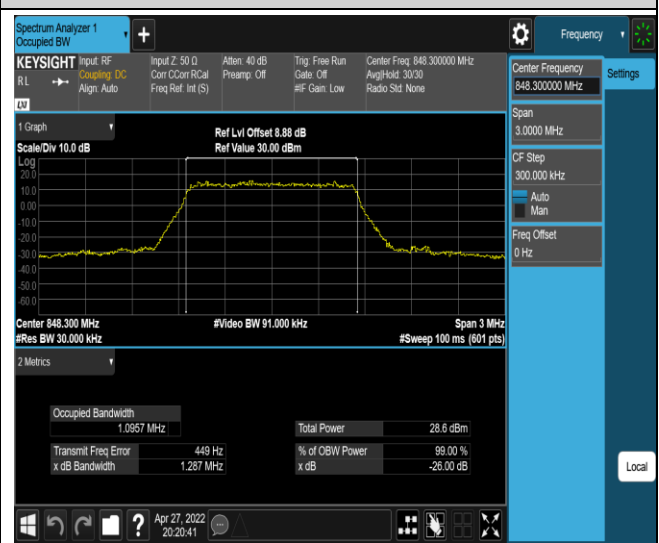

Band4-20MHz-16QAM-20300-100RB#0

Band5-1.4MHz-QPSK-20407-6RB#0

Band5-1.4MHz-QPSK-20525-6RB#0

Band5-1.4MHz-QPSK-20643-6RB#0

Band5-1.4MHz-16QAM-20407-6RB#0

Band5-1.4MHz-16QAM-20525-6RB#0

Band5-1.4MHz-16QAM-20643-6RB#0