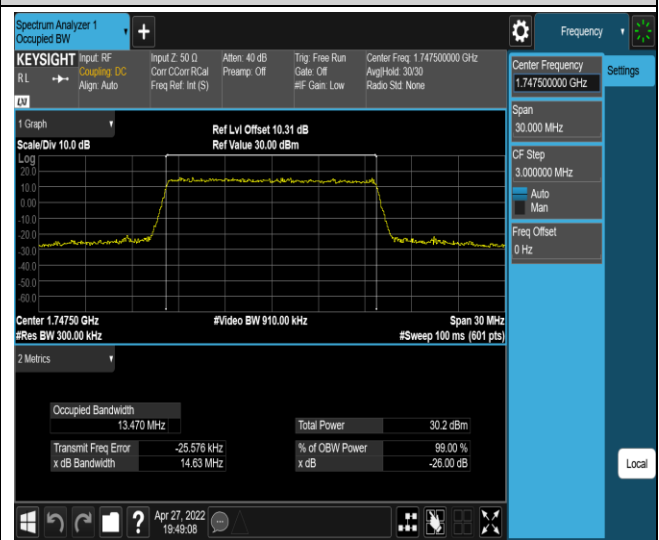

Band4-15MHz-16QAM-20325-75RB#0

Band4-20MHz-QPSK-20175-100RB#0