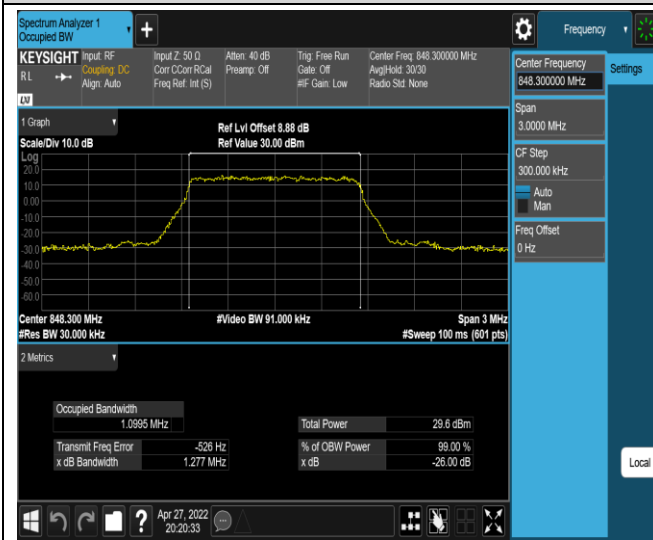

Band4-20MHz-16QAM-20300-100RB#0

Band5-1.4MHz-QPSK-20407-6RB#0

Band5-1.4MHz-QPSK-20525-6RB#0

Band5-1.4MHz-QPSK-20643-6RB#0

Band5-1.4MHz-16QAM-20407-6RB#0

Band5-1.4MHz-16QAM-20525-6RB#0

Band5-1.4MHz-16QAM-20643-6RB#0