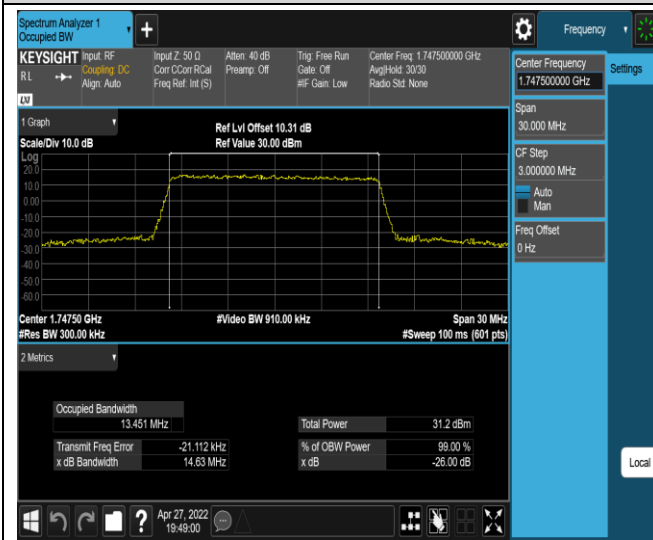

Band4-10MHz-16QAM-20000-50RB#0

Band4-10MHz-16QAM-20175-50RB#0

Band4-10MHz-16QAM-20350-50RB#0

Band4-15MHz-QPSK-20025-75RB#0

Band4-15MHz-QPSK-20175-75RB#0

Band4-15MHz-QPSK-20325-75RB#0

Band4-15MHz-16QAM-20025-75RB#0