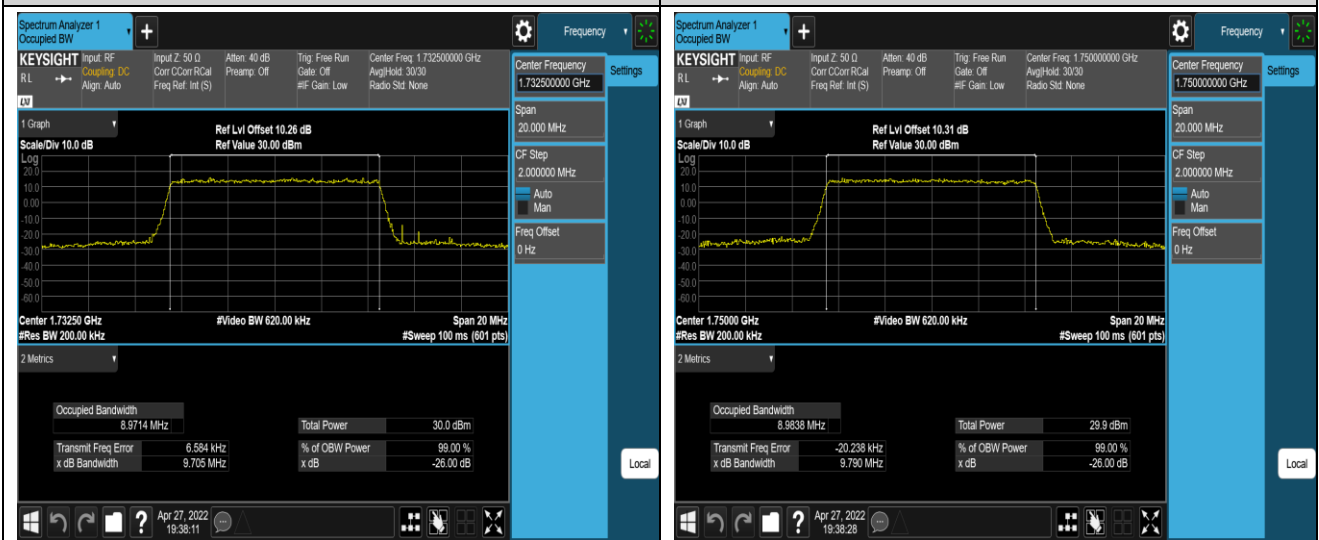

Band4-5MHz-QPSK-20375-25RB#0

Band4-5MHz-16QAM-19975-25RB#0

Band4-5MHz-16QAM-20175-25RB#0

Band4-5MHz-16QAM-20375-25RB#0

Band4-10MHz-QPSK-20000-50RB#0

Band4-10MHz-QPSK-20175-50RB#0

Band4-10MHz-QPSK-20350-50RB#0

Band4-10MHz-16QAM-20000-50RB#0

Band4-10MHz-16QAM-20175-50RB#0

Band4-10MHz-16QAM-20350-50RB#0

Band4-15MHz-QPSK-20025-75RB#0

Band4-15MHz-QPSK-20175-75RB#0

Band4-15MHz-QPSK-20325-75RB#0

Band4-15MHz-16QAM-20025-75RB#0