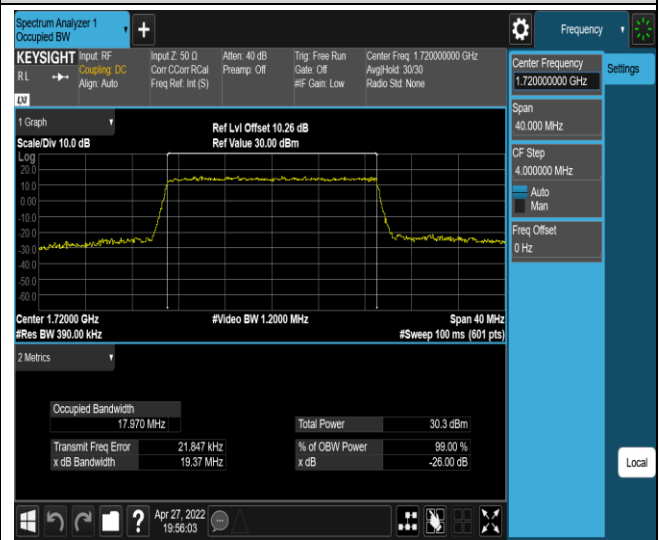

Band4-15MHz-16QAM-20175-75RB#0

Band4-15MHz-16QAM-20325-75RB#0

Band4-20MHz-QPSK-20050-100RB#0

Band4-20MHz-QPSK-20175-100RB#0

Band4-20MHz-QPSK-20300-100RB#0

Band4-20MHz-16QAM-20050-100RB#0

Band4-20MHz-16QAM-20175-100RB#0