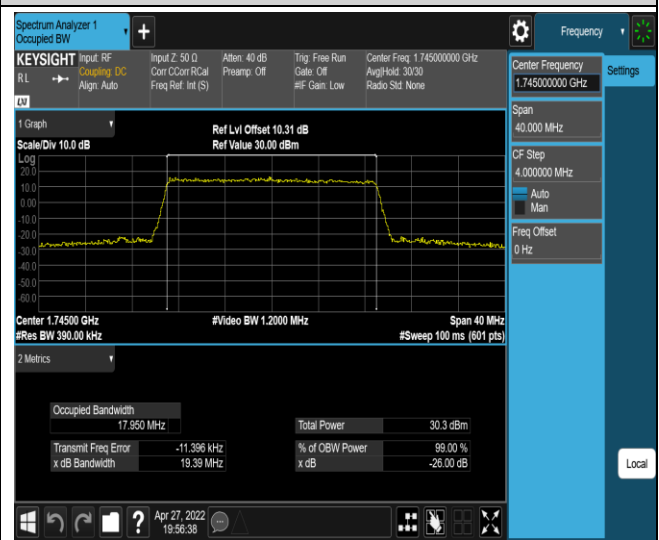

Band4-20MHz-16QAM-20300-100RB#0

Band5-1.4MHz-QPSK-20525-6RB#0