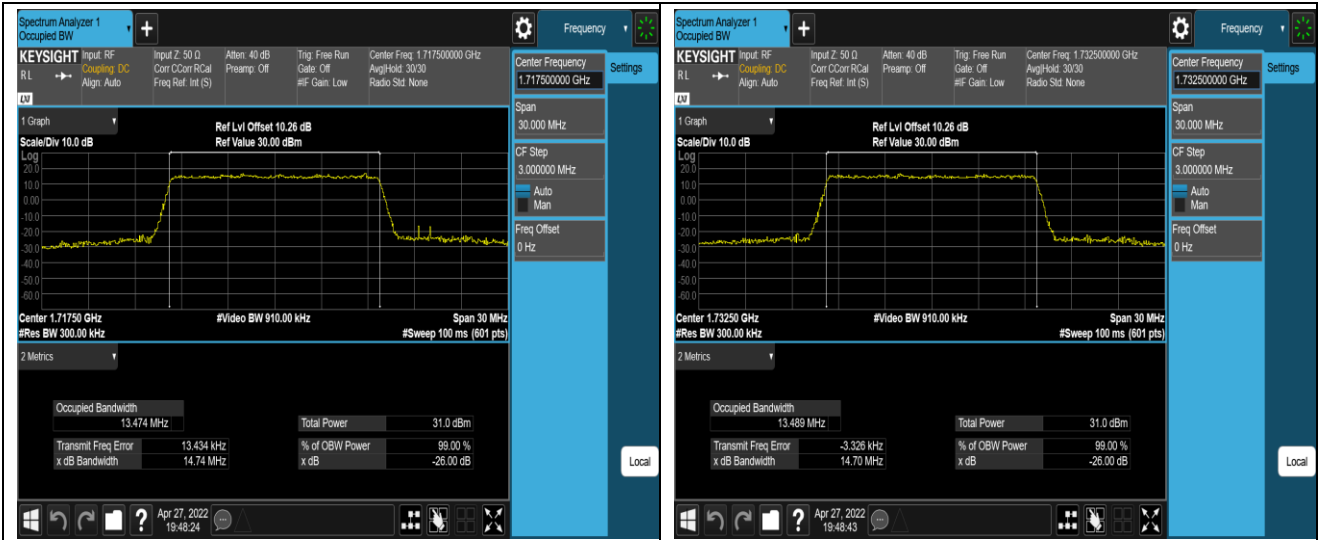

Band4-10MHz-16QAM-20000-50RB#0

Band4-10MHz-16QAM-20175-50RB#0

Band4-10MHz-16QAM-20350-50RB#0

Band4-15MHz-QPSK-20025-75RB#0

Band4-15MHz-QPSK-20175-75RB#0

Band4-15MHz-QPSK-20325-75RB#0

Band4-15MHz-16QAM-20025-75RB#0

Band4-15MHz-16QAM-20175-75RB#0

Band4-15MHz-16QAM-20325-75RB#0

Band4-20MHz-QPSK-20050-100RB#0

Band4-20MHz-QPSK-20175-100RB#0

Band4-20MHz-QPSK-20300-100RB#0

Band4-20MHz-16QAM-20050-100RB#0

Band4-20MHz-16QAM-20175-100RB#0