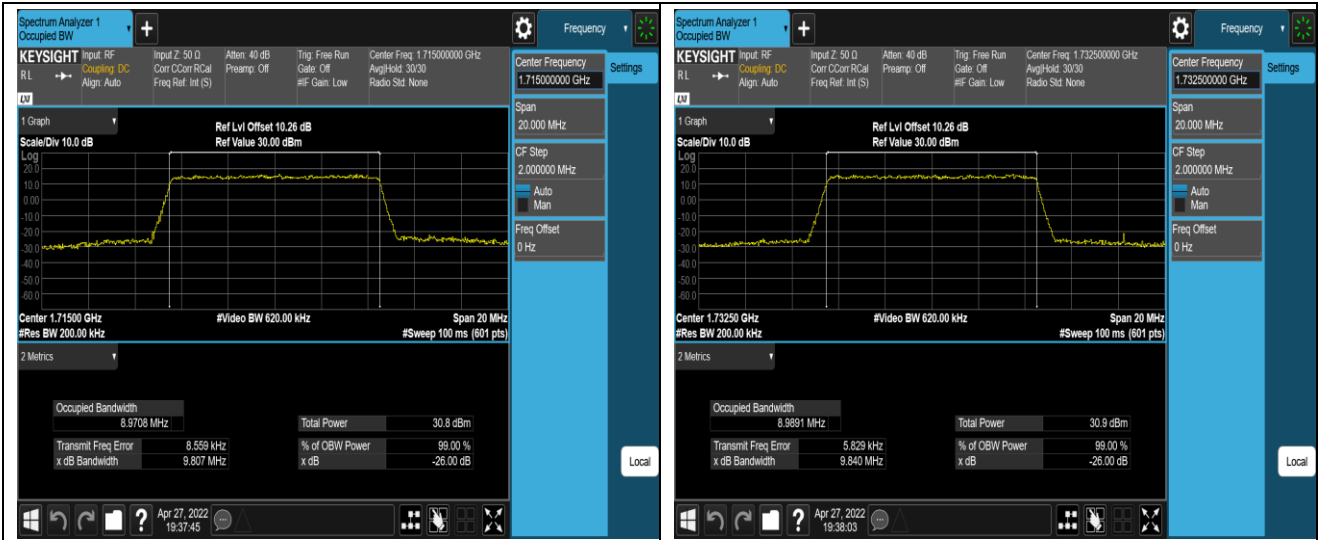

Band4-5MHz-QPSK-20375-25RB#0

Band4-5MHz-16QAM-19975-25RB#0

Band4-5MHz-16QAM-20175-25RB#0

Band4-5MHz-16QAM-20375-25RB#0

Band4-10MHz-QPSK-20000-50RB#0

Band4-10MHz-QPSK-20175-50RB#0

Band4-10MHz-QPSK-20350-50RB#0

Band4-10MHz-16QAM-20000-50RB#0

Band4-10MHz-16QAM-20175-50RB#0

Band4-10MHz-16QAM-20350-50RB#0

Band4-15MHz-QPSK-20025-75RB#0

Band4-15MHz-QPSK-20175-75RB#0

Band4-15MHz-QPSK-20325-75RB#0

Band4-15MHz-16QAM-20025-75RB#0