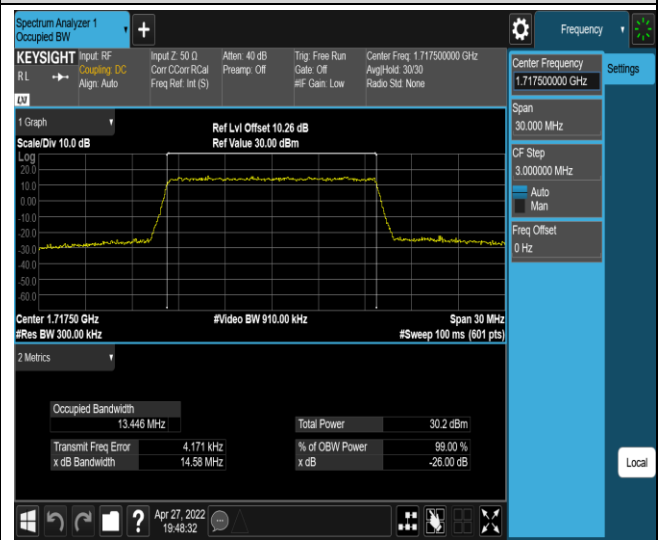

Band4-10MHz-16QAM-20000-50RB#0

Band4-10MHz-16QAM-20175-50RB#0

Band4-10MHz-16QAM-20350-50RB#0

Band4-15MHz-QPSK-20025-75RB#0

Band4-15MHz-QPSK-20175-75RB#0

Band4-15MHz-QPSK-20325-75RB#0

Band4-15MHz-16QAM-20025-75RB#0