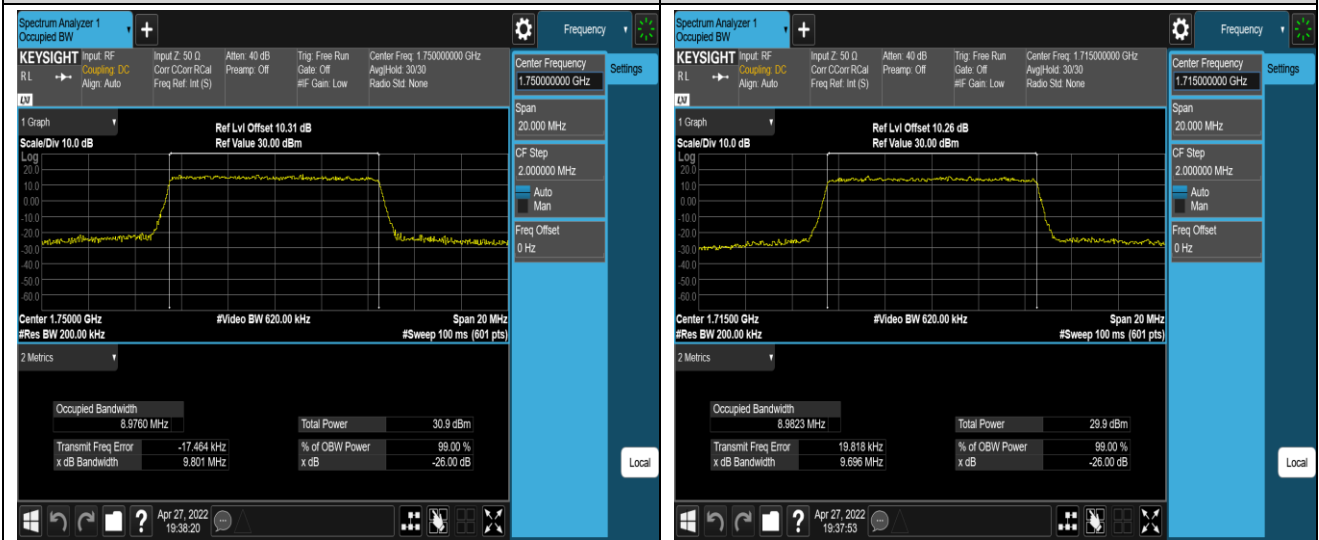

Band4-5MHz-QPSK-20375-25RB#0

Band4-5MHz-16QAM-19975-25RB#0

Band4-5MHz-16QAM-20175-25RB#0

Band4-5MHz-16QAM-20375-25RB#0

Band4-10MHz-QPSK-20000-50RB#0

Band4-10MHz-QPSK-20175-50RB#0

Band4-10MHz-QPSK-20350-50RB#0

Band4-10MHz-16QAM-20000-50RB#0

Band4-10MHz-16QAM-20175-50RB#0

Band4-10MHz-16QAM-20350-50RB#0

Band4-15MHz-QPSK-20025-75RB#0

Band4-15MHz-QPSK-20175-75RB#0

Band4-15MHz-QPSK-20325-75RB#0

Band4-15MHz-16QAM-20025-75RB#0