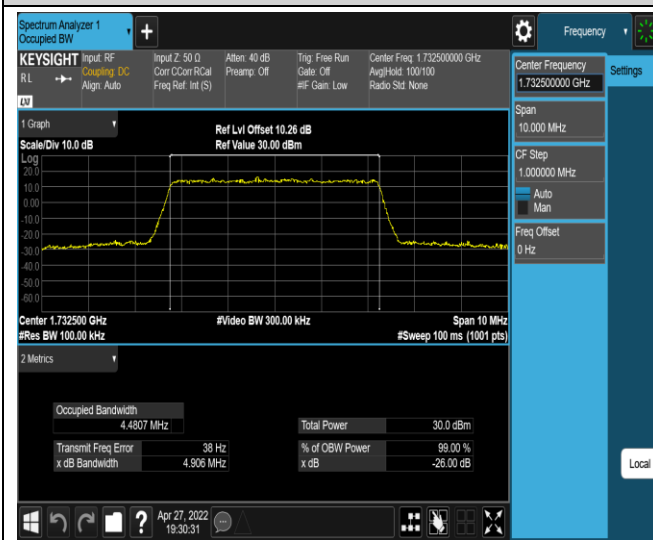

Band4-5MHz-QPSK-20375-25RB#0

Band4-5MHz-16QAM-19975-25RB#0

Band4-5MHz-16QAM-20175-25RB#0

Band4-5MHz-16QAM-20375-25RB#0

Band4-10MHz-QPSK-20000-50RB#0

Band4-10MHz-QPSK-20175-50RB#0

Band4-10MHz-QPSK-20350-50RB#0

Band4-10MHz-16QAM-20000-50RB#0

Band4-10MHz-16QAM-20175-50RB#0

Band4-10MHz-16QAM-20350-50RB#0

Band4-15MHz-QPSK-20025-75RB#0

Band4-15MHz-QPSK-20175-75RB#0

Band4-15MHz-QPSK-20325-75RB#0

Band4-15MHz-16QAM-20025-75RB#0