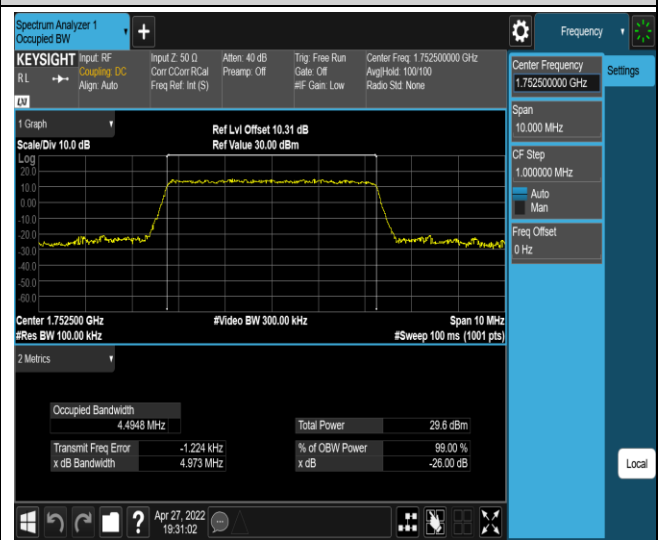

Band4-5MHz-QPSK-20375-25RB#0

Band4-5MHz-16QAM-19975-25RB#0

Band4-5MHz-16QAM-20175-25RB#0

Band4-5MHz-16QAM-20375-25RB#0

Band4-10MHz-QPSK-20000-50RB#0

Band4-10MHz-QPSK-20175-50RB#0

Band4-10MHz-QPSK-20350-50RB#0

Band4-10MHz-16QAM-20000-50RB#0

Band4-10MHz-16QAM-20175-50RB#0

Band4-10MHz-16QAM-20350-50RB#0

Band4-15MHz-QPSK-20025-75RB#0

Band4-15MHz-QPSK-20175-75RB#0

Band4-15MHz-QPSK-20325-75RB#0

Band4-15MHz-16QAM-20025-75RB#0