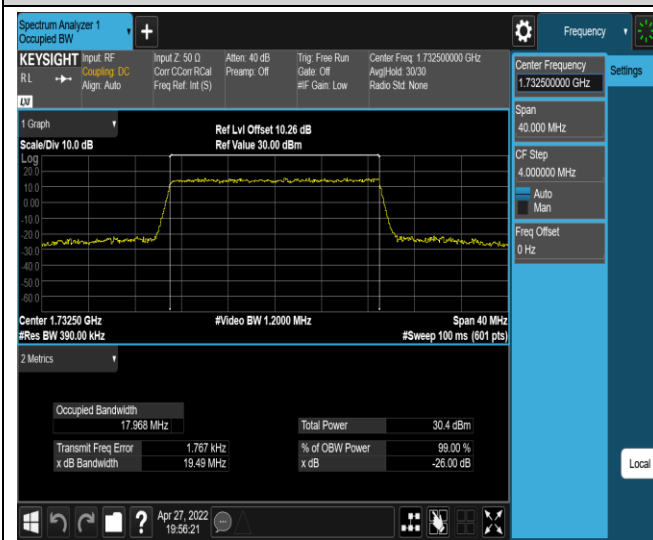

Band4-20MHz-16QAM-20175-100RB#0

Band5-1.4MHz-QPSK-20407-6RB#0