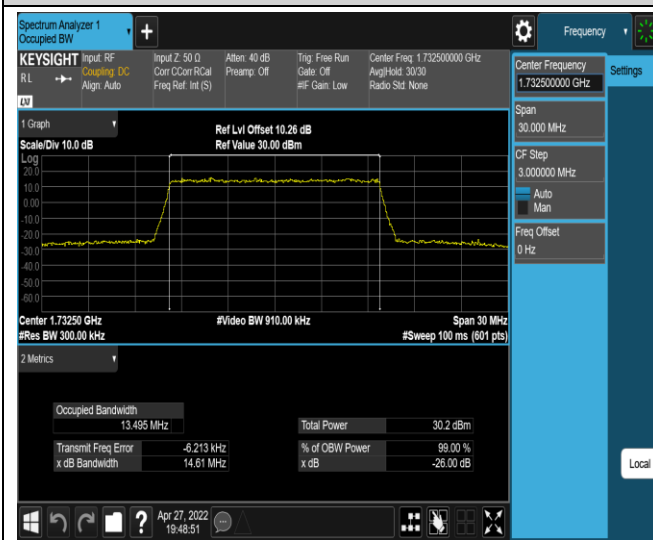

Band4-15MHz-16QAM-20175-75RB#0

Band4-20MHz-QPSK-20050-100RB#0