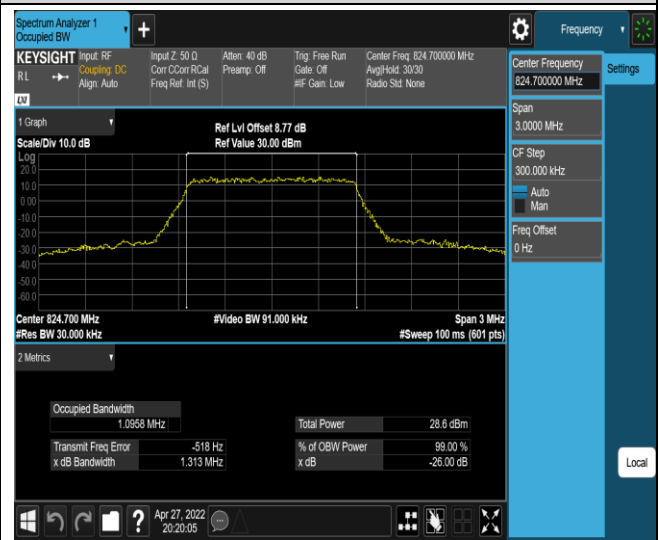

Band4-20MHz-16QAM-20300-100RB#0

Band5-1.4MHz-QPSK-20407-6RB#0

Band5-1.4MHz-QPSK-20525-6RB#0

Band5-1.4MHz-QPSK-20643-6RB#0

Band5-1.4MHz-16QAM-20407-6RB#0

Band5-1.4MHz-16QAM-20525-6RB#0

Band5-1.4MHz-16QAM-20643-6RB#0