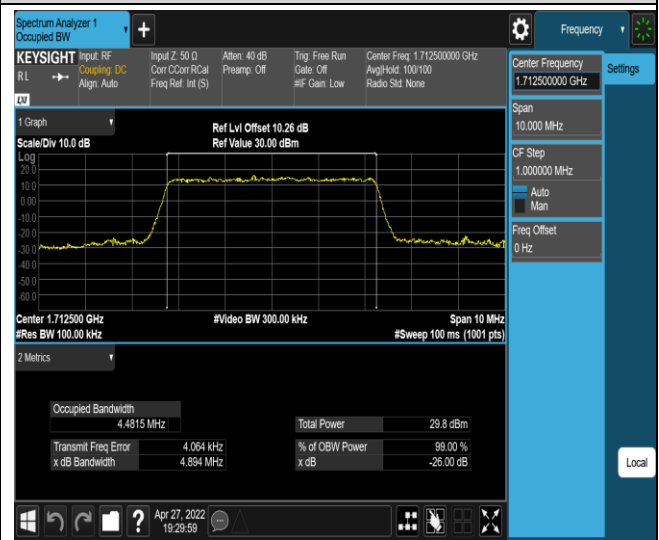

Band4-5MHz-QPSK-20375-25RB#0

Band4-5MHz-16QAM-19975-25RB#0

Band4-5MHz-16QAM-20175-25RB#0

Band4-5MHz-16QAM-20375-25RB#0

Band4-10MHz-QPSK-20000-50RB#0

Band4-10MHz-QPSK-20175-50RB#0

Band4-10MHz-QPSK-20350-50RB#0

Band4-10MHz-16QAM-20000-50RB#0

Band4-10MHz-16QAM-20175-50RB#0

Band4-10MHz-16QAM-20350-50RB#0

Band4-15MHz-QPSK-20025-75RB#0

Band4-15MHz-QPSK-20175-75RB#0

Band4-15MHz-QPSK-20325-75RB#0

Band4-15MHz-16QAM-20025-75RB#0