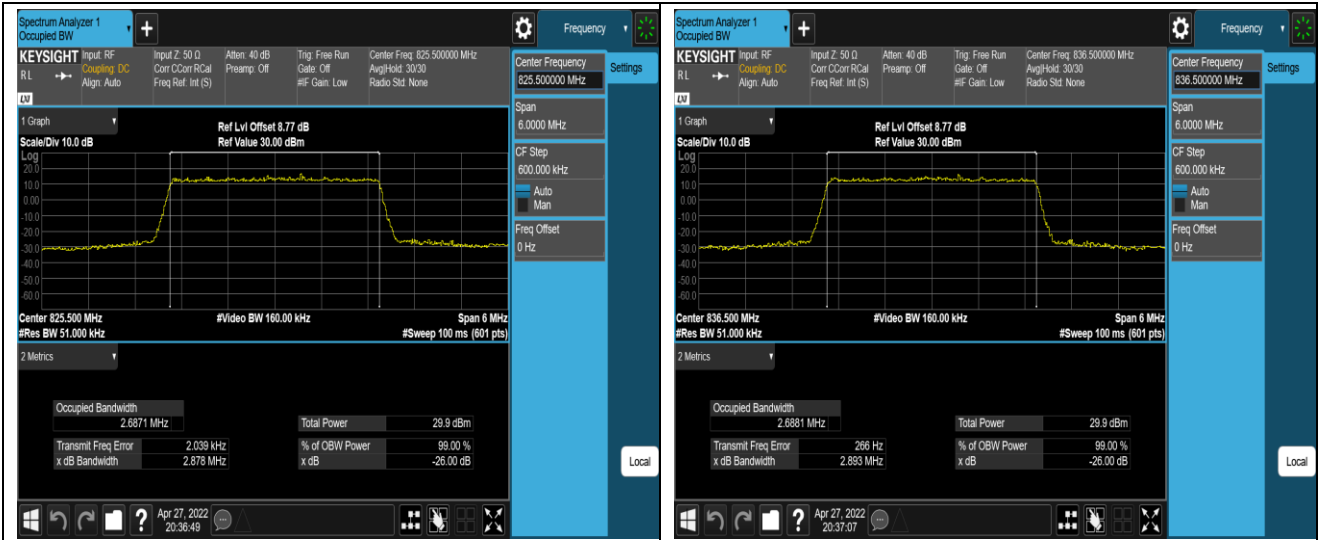

Band5-3MHz-QPSK-20415-15RB#0

Band5-3MHz-QPSK-20525-15RB#0