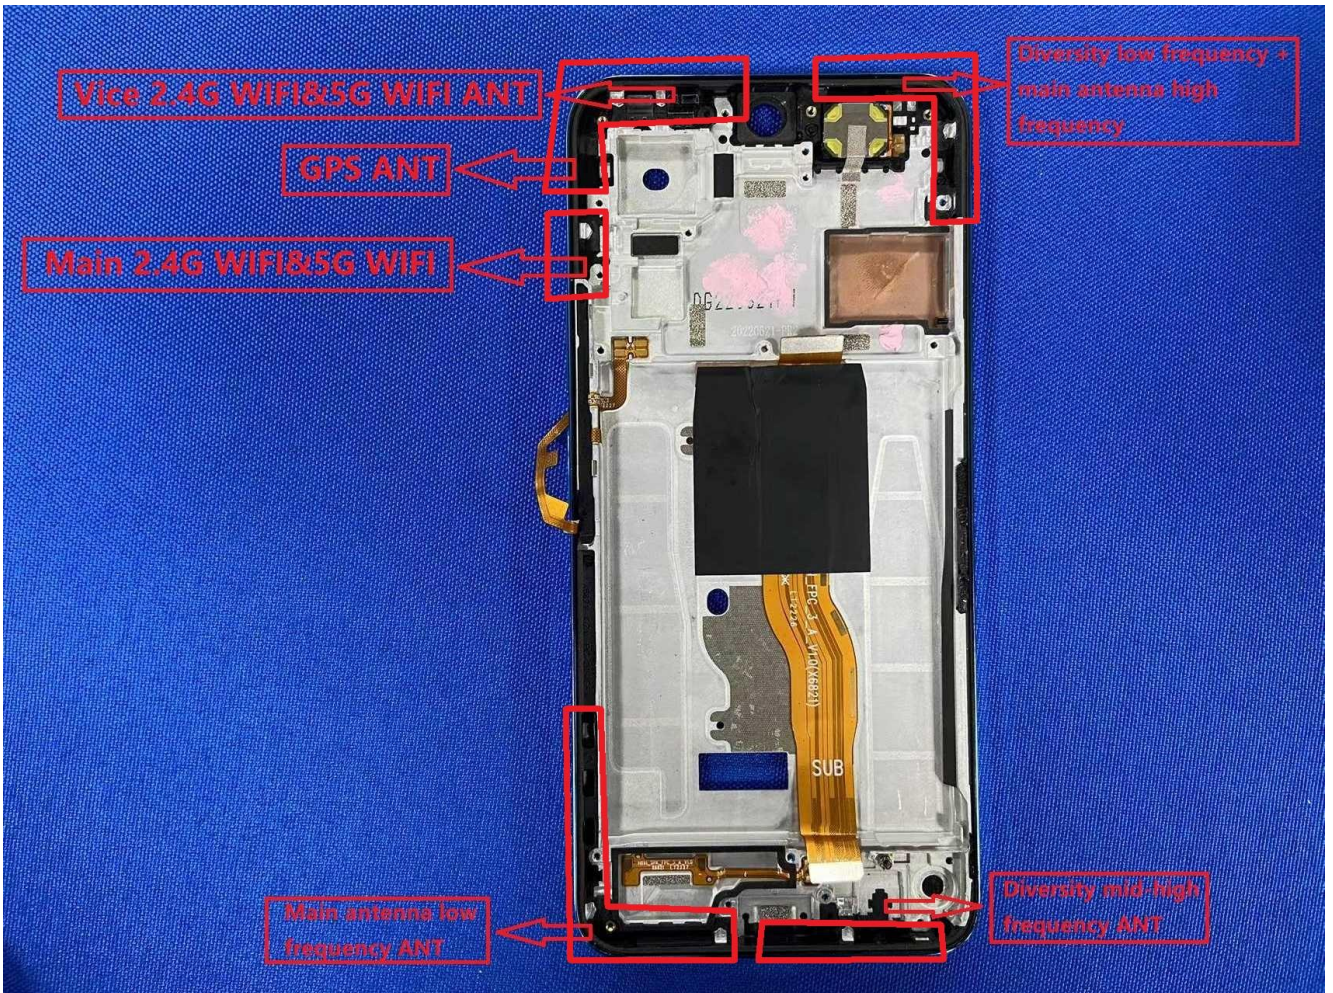

EUT Photos (Model: X6821)

EUT Antenna Locations

SAR Test Setup Photos

Head

Right Cheek

Right Tilted

Left Cheek

Left Tilted

Body

Front side (10mm)

Back side(10mm)

Left side(10mm)

Right side(10mm)

Top side(10mm)

Bottom side(10mm)