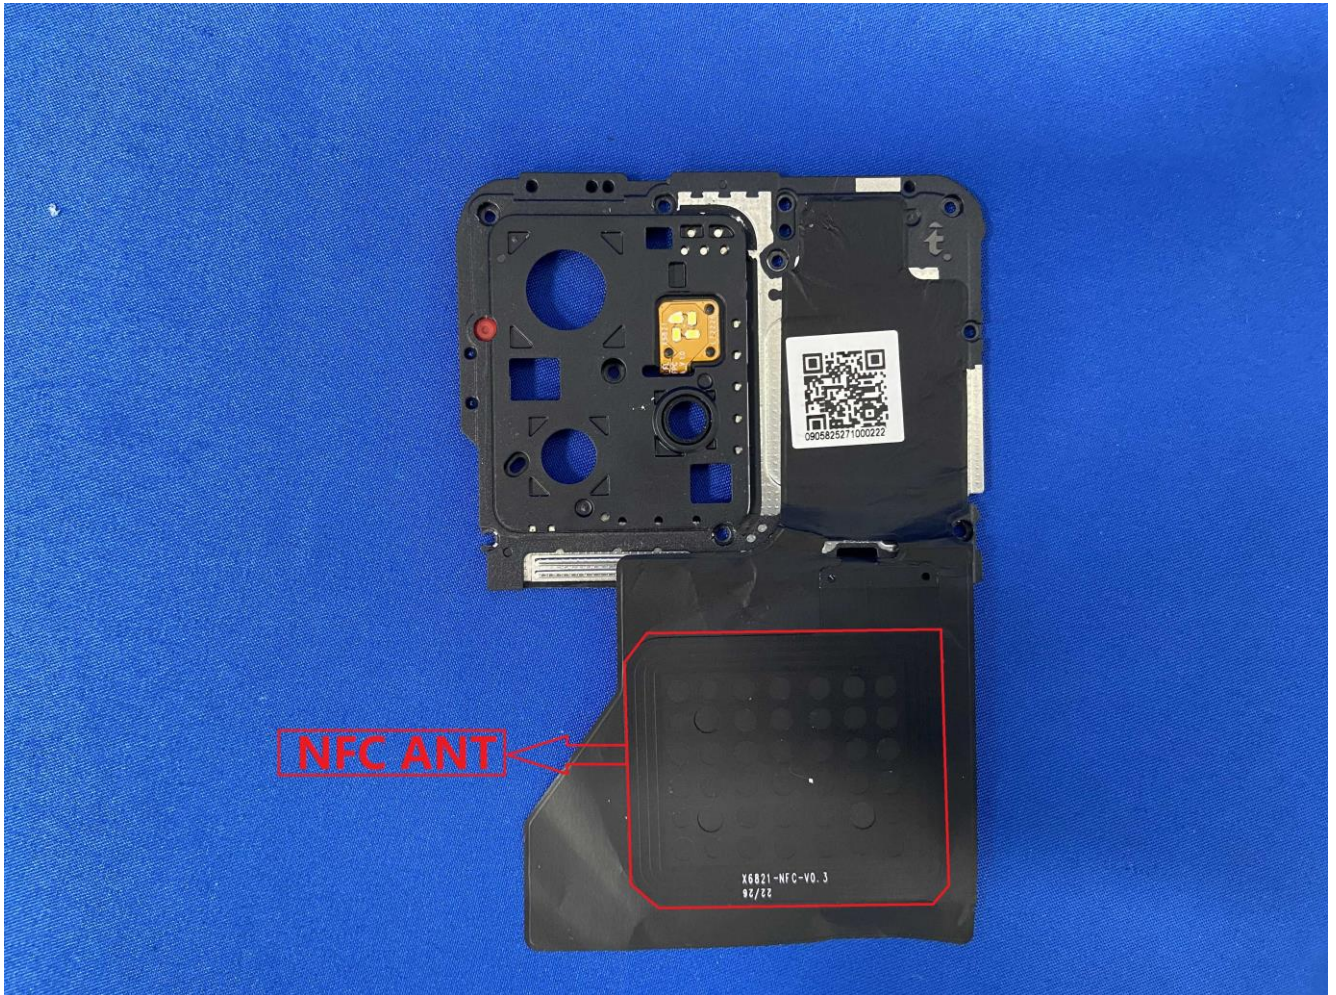

EUT Photos (Model: X6821)

EUT Antenna Locations

SAR Test Setup Photos

Head

Right Cheek

Right Tilted

Left Cheek

Left Tilted

Body

Front side (10mm)

Back side(10mm)

Left side(10mm)

Right side(10mm)

Top side(10mm)

Bottom side(10mm)