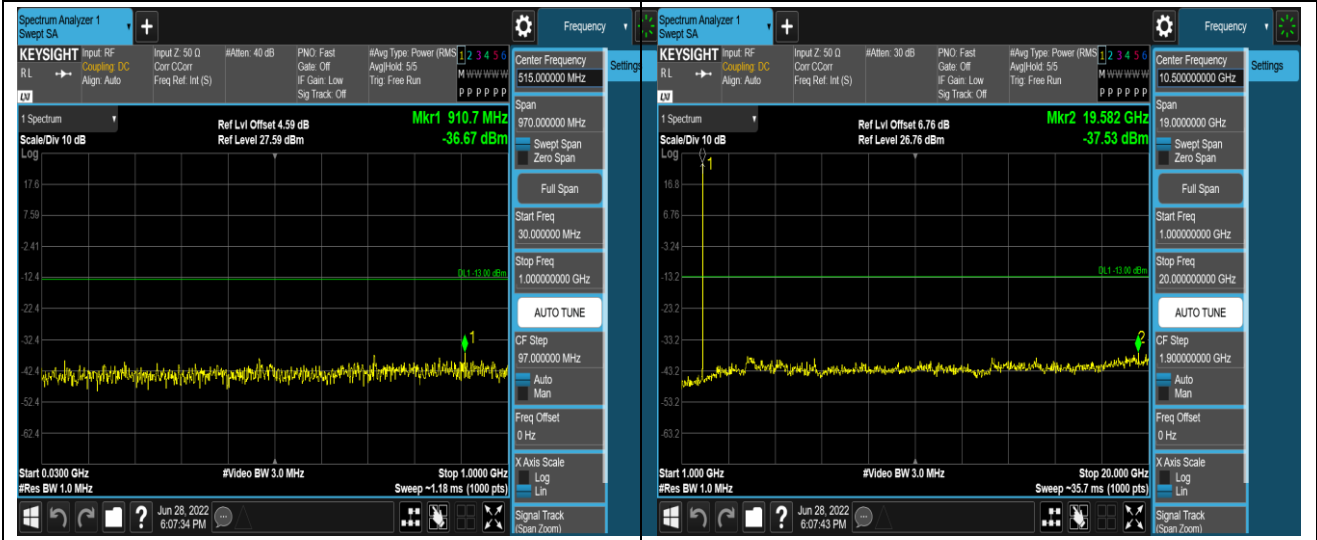

Remark: All bandwidth and all modulation had been tested, but only the worst case data displayed in this report.

Test Graphs

Band2-1.4MHz-16QAM-18607-1RB#0-Range1:30~1000MHz

Band2-1.4MHz-16QAM-18607-1RB#0-Range2:1000~20000MHz

Band2-1.4MHz-16QAM-18900-1RB#0-Range1:30~1000MHz

Band2-1.4MHz-16QAM-18900-1RB#0-Range2:1000~20000MHz

Band2-20MHz-QPSK-19100-1RB#0-Range1:30~1000MHz

Band2-20MHz-QPSK-19100-1RB#0-Range2:1000~20000MHz

Band2-20MHz-16QAM-18700-1RB#0-Range1:30~1000MHz