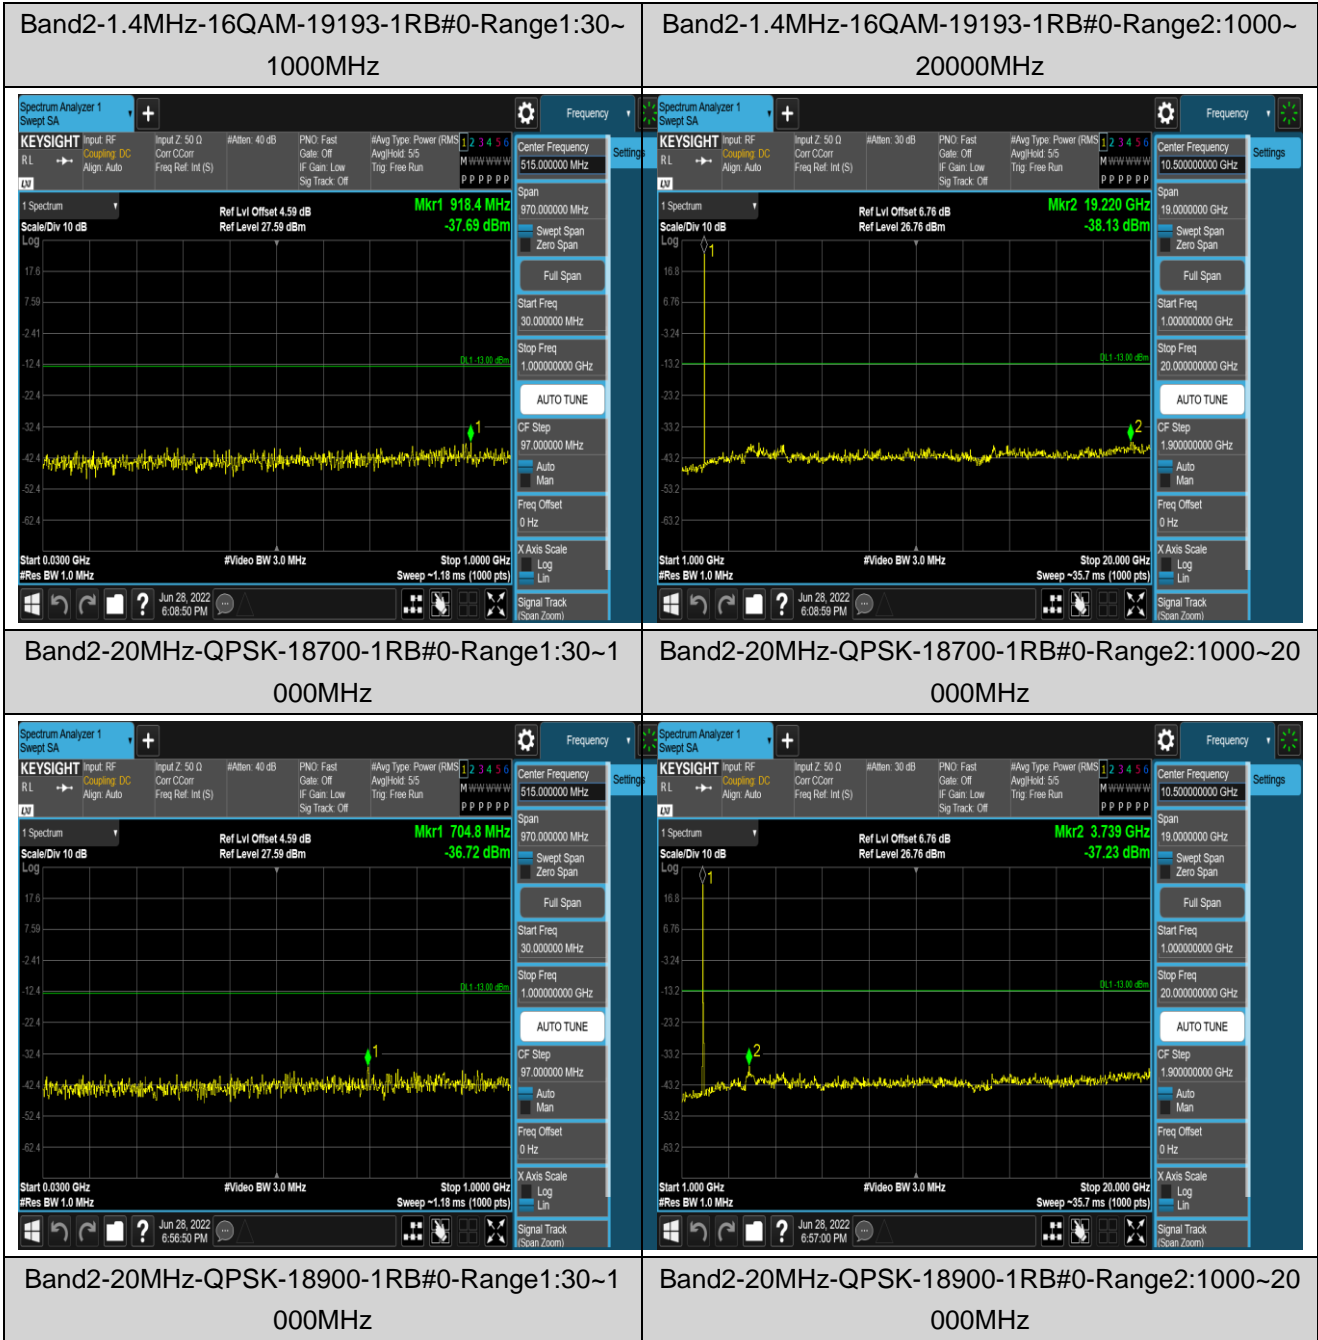

Remark: All bandwidth and all modulation had been tested, but only the worst case data displayed in this report.

Test Graphs

Band2-1.4MHz-16QAM-18607-1RB#0-Range1:30~1000MHz

Band2-1.4MHz-16QAM-18607-1RB#0-Range2:1000~20000MHz

Band2-1.4MHz-16QAM-18900-1RB#0-Range1:30~1000MHz

Band2-1.4MHz-16QAM-18900-1RB#0-Range2:1000~20000MHz

Band2-20MHz-QPSK-19100-1RB#0-Range1:30~1000MHz

Band2-20MHz-QPSK-19100-1RB#0-Range2:1000~20000MHz

Band2-20MHz-16QAM-18700-1RB#0-Range1:30~1000MHz