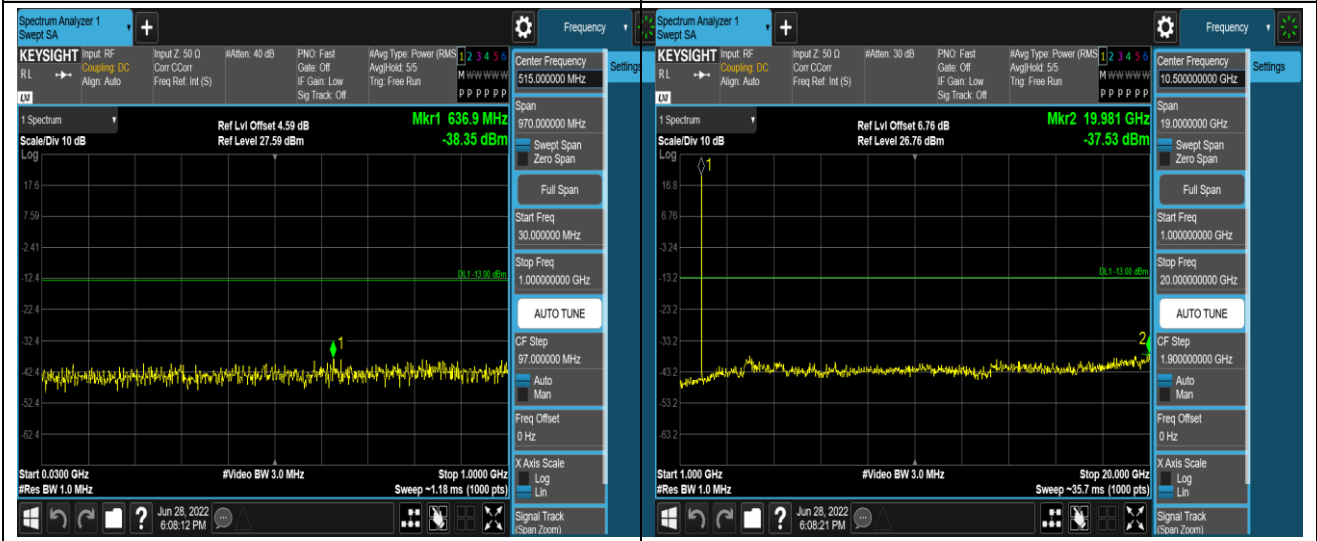

Remark: All bandwidth and all modulation had been tested, but only the worst case data displayed in this report.

Test Graphs

Band2-1.4MHz-16QAM-18607-1RB#0-Range1:30~1000MHz

Band2-1.4MHz-16QAM-18607-1RB#0-Range2:1000~20000MHz

Band2-1.4MHz-16QAM-18900-1RB#0-Range1:30~1000MHz

Band2-1.4MHz-16QAM-18900-1RB#0-Range2:1000~20000MHz

Band2-20MHz-QPSK-19100-1RB#0-Range1:30~1000MHz

Band2-20MHz-QPSK-19100-1RB#0-Range2:1000~20000MHz

Band2-20MHz-16QAM-18700-1RB#0-Range1:30~1000MHz