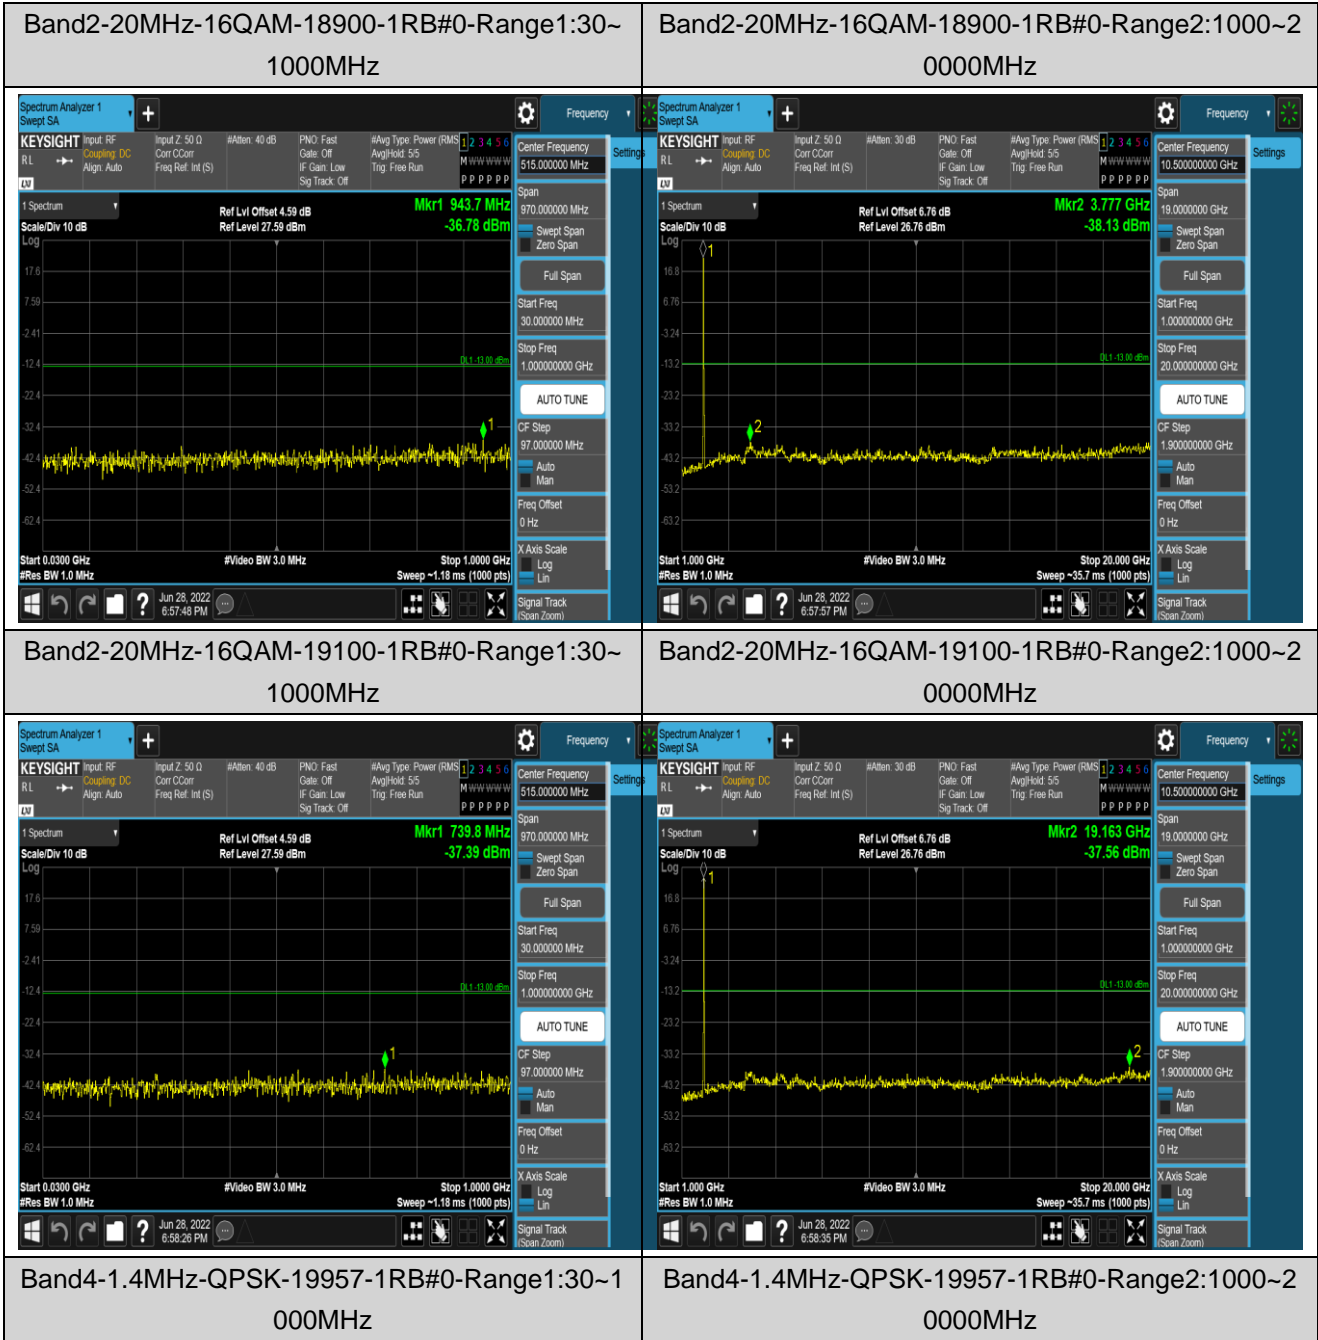

Remark: All bandwidth and all modulation had been tested, but only the worst case data displayed in this report.

Test Graphs

Band2-1.4MHz-16QAM-18607-1RB#0-Range1:30~1000MHz

Band2-1.4MHz-16QAM-18607-1RB#0-Range2:1000~20000MHz

Band2-1.4MHz-16QAM-18900-1RB#0-Range1:30~1000MHz

Band2-1.4MHz-16QAM-18900-1RB#0-Range2:1000~20000MHz

Band2-20MHz-QPSK-19100-1RB#0-Range1:30~1000MHz

Band2-20MHz-QPSK-19100-1RB#0-Range2:1000~20000MHz

Band2-20MHz-16QAM-18700-1RB#0-Range1:30~1000MHz

Band2-20MHz-16QAM-18700-1RB#0-Range2:1000~20000MHz

Band4-1.4MHz-QPSK-20175-1RB#0-Range1:30~1000MHz

Band4-1.4MHz-QPSK-20175-1RB#0-Range2:1000~20000MHz

Band4-1.4MHz-QPSK-20393-1RB#0-Range1:30~1000MHz

Band4-1.4MHz-QPSK-20393-1RB#0-Range2:1000~20000MHz