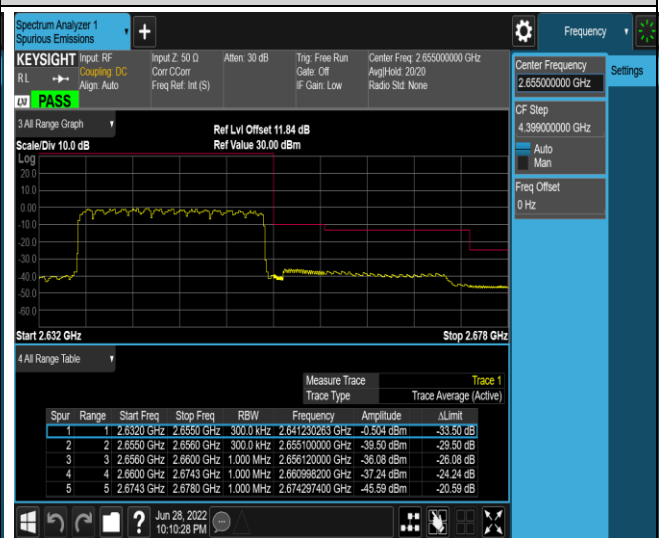

Band41-20MHz-QPSK-41140-100RB#0

Band41-20MHz-16QAM-40140-1RB#99