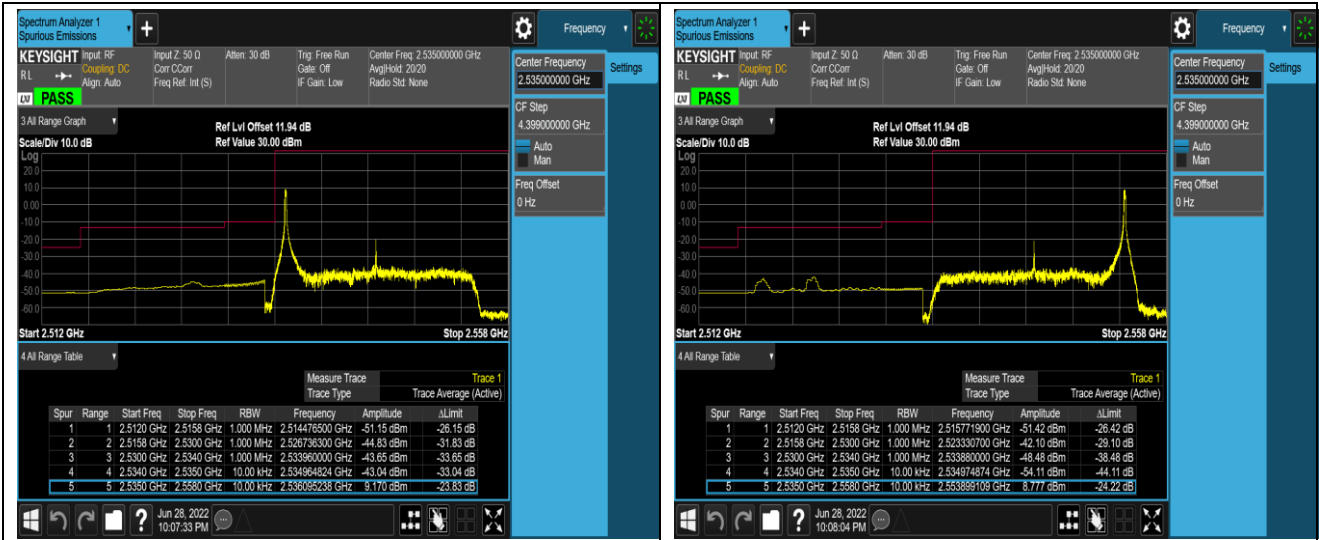

Band41-5MHz-16QAM-40065-25RB#0

Band41-5MHz-16QAM-41215-1RB#0

Band41-5MHz-16QAM-41215-1RB#24

Band41-5MHz-16QAM-41215-25RB#0

Band41-20MHz-QPSK-40140-1RB#0

Band41-20MHz-QPSK-40140-1RB#99

Band41-20MHz-QPSK-40140-100RB#0

## Appendix E: Conducted Spurious Emission