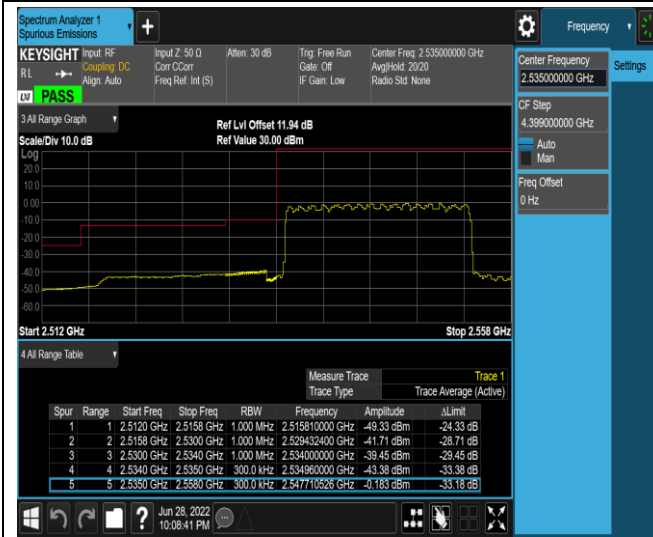

Band41-20MHz-QPSK-40140-100RB#0

Band41-20MHz-QPSK-41140-1RB#99