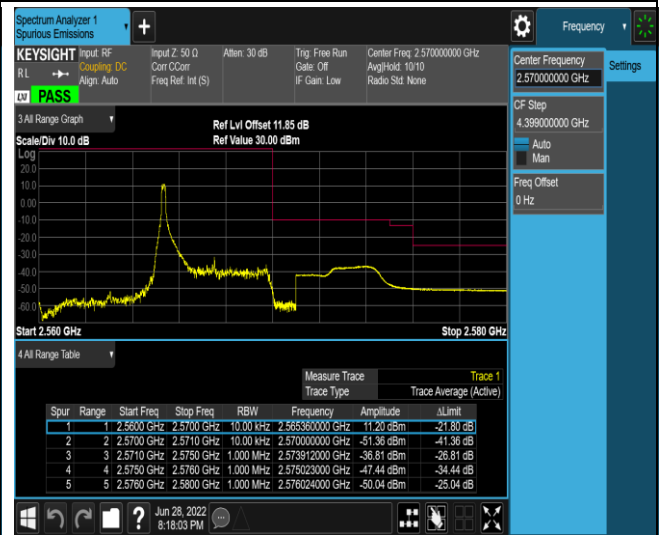

Band7-5MHz-16QAM-20775-1RB#0

Band7-5MHz-16QAM-20775-1RB#24

Band7-5MHz-16QAM-20775-25RB#0

Band7-5MHz-16QAM-21425-1RB#0

Band7-5MHz-16QAM-21425-1RB#24

Band7-5MHz-16QAM-21425-25RB#0

Band7-20MHz-QPSK-20850-1RB#0