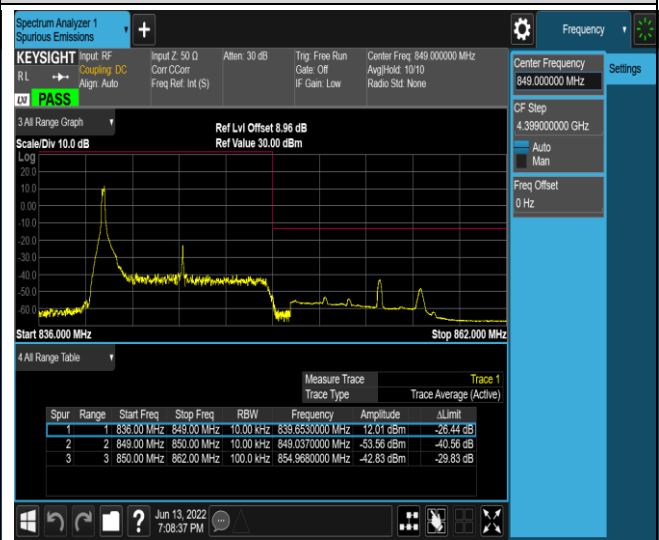

Band5-10MHz-16QAM-20600-1RB#0

Band5-10MHz-16QAM-20600-50RB#0