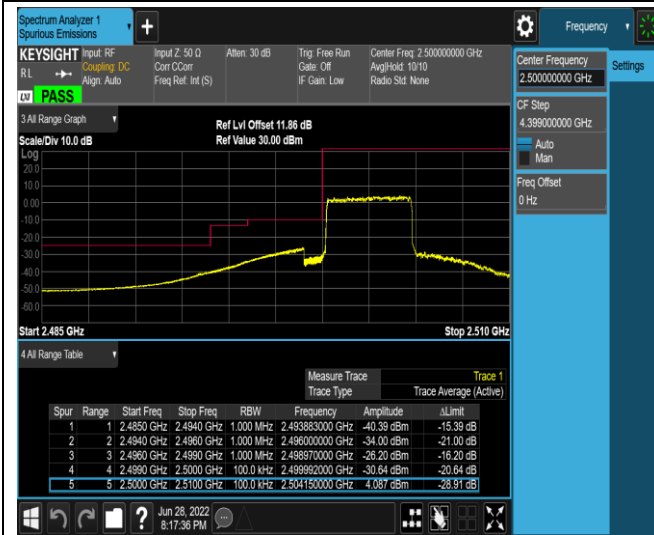

Band7-5MHz-16QAM-20775-1RB#0

Band7-5MHz-16QAM-20775-1RB#24

Band7-5MHz-16QAM-20775-25RB#0

Band7-5MHz-16QAM-21425-1RB#0

Band7-5MHz-16QAM-21425-1RB#24

Band7-5MHz-16QAM-21425-25RB#0

Band7-20MHz-QPSK-20850-1RB#0