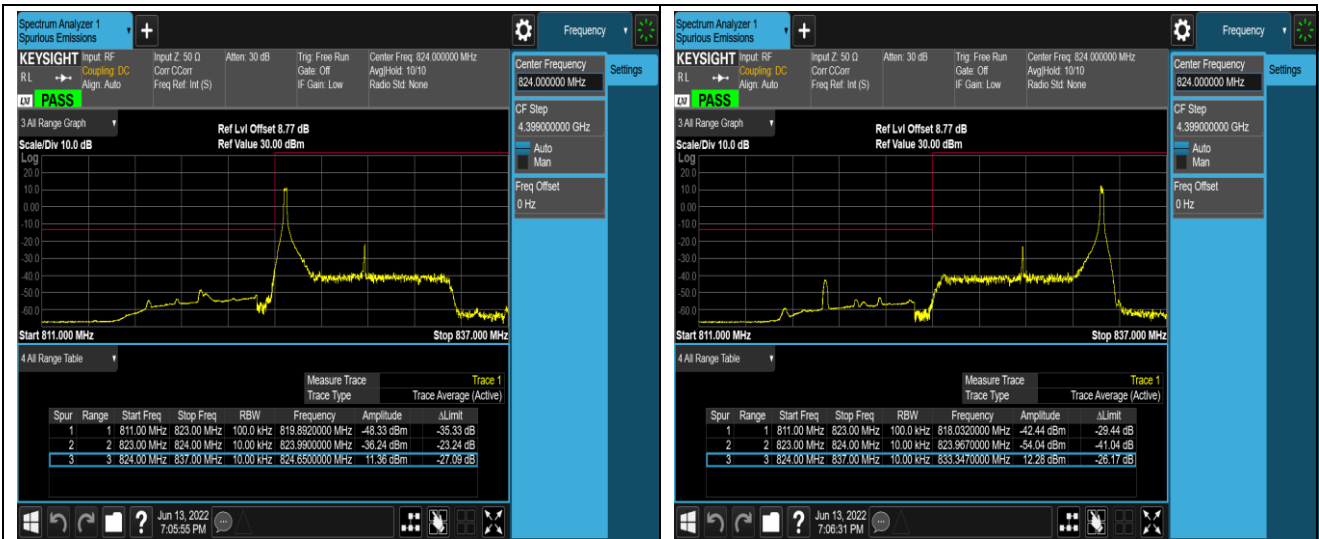

Band5-1.4MHz-16QAM-20643-1RB#0

Band5-1.4MHz-16QAM-20643-1RB#5

Band5-1.4MHz-16QAM-20643-6RB#0

Band5-10MHz-QPSK-20450-1RB#0

Band5-10MHz-QPSK-20450-1RB#49

Band5-10MHz-16QAM-20450-50RB#0

Band5-10MHz-16QAM-20600-1RB#0