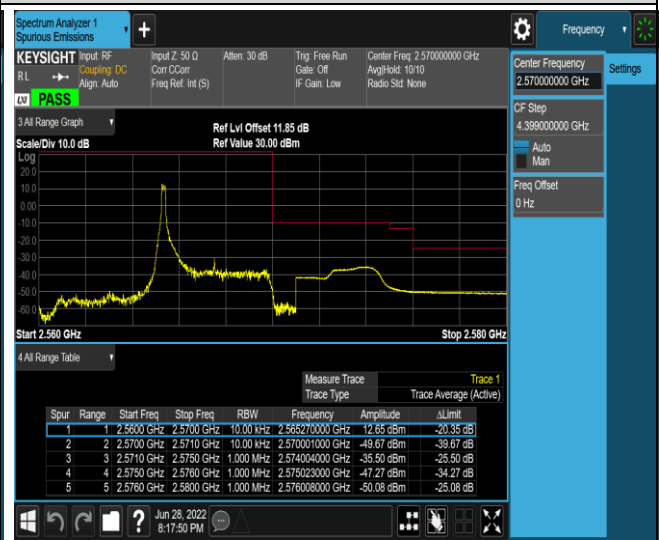

Band5-10MHz-16QAM-20600-1RB#49

Band5-10MHz-16QAM-20600-50RB#0

Band7-5MHz-QPSK-20775-1RB#0

Band7-5MHz-QPSK-20775-1RB#24

Band7-5MHz-QPSK-20775-25RB#0

Band7-5MHz-QPSK-21425-1RB#0

Band7-5MHz-QPSK-21425-1RB#24

Band7-5MHz-QPSK-21425-25RB#0