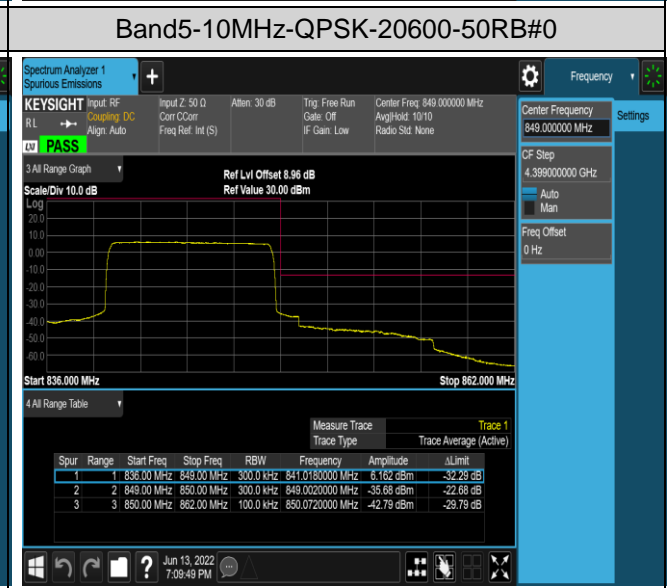

Band5-1.4MHz-16QAM-20643-1RB#0

Band5-1.4MHz-16QAM-20643-1RB#5

Band5-1.4MHz-16QAM-20643-6RB#0

Band5-10MHz-QPSK-20450-1RB#0

Band5-10MHz-QPSK-20450-1RB#49

Band5-10MHz-16QAM-20450-50RB#0

Band5-10MHz-16QAM-20600-1RB#0