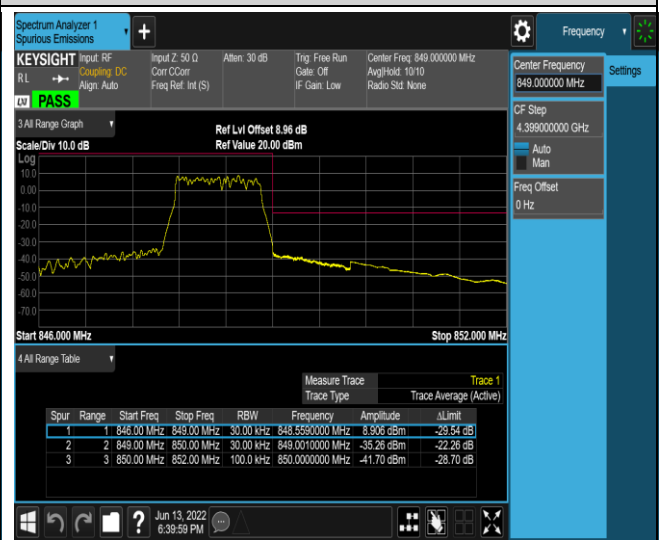

Band5-1.4MHz-16QAM-20643-1RB#0

Band5-1.4MHz-16QAM-20643-1RB#5

Band5-1.4MHz-16QAM-20643-6RB#0

Band5-10MHz-QPSK-20450-1RB#0

Band5-10MHz-QPSK-20450-1RB#49

Band5-10MHz-16QAM-20450-50RB#0

Band5-10MHz-16QAM-20600-1RB#0