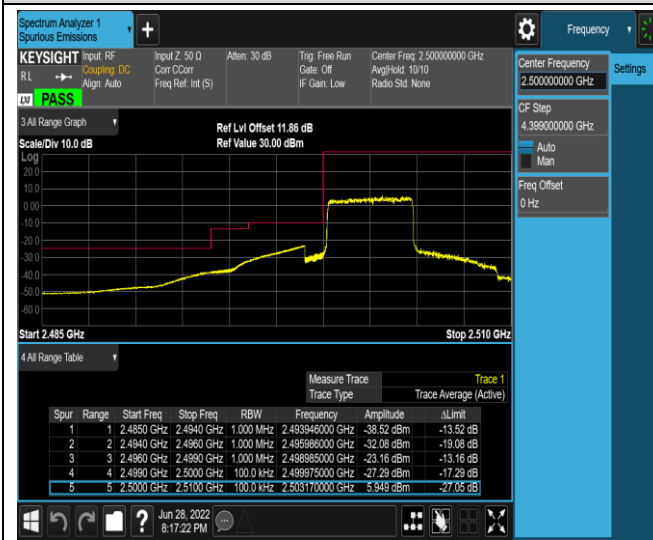

Band5-10MHz-16QAM-20600-1RB#49

Band5-10MHz-16QAM-20600-50RB#0

Band7-5MHz-QPSK-20775-1RB#0

Band7-5MHz-QPSK-20775-1RB#24

Band7-5MHz-QPSK-20775-25RB#0

Band7-5MHz-QPSK-21425-1RB#0

Band7-5MHz-QPSK-21425-1RB#24

Band7-5MHz-QPSK-21425-25RB#0