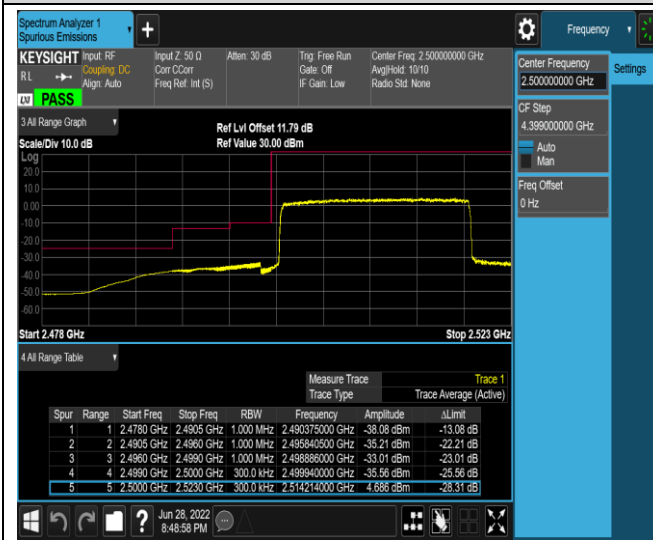

Band7-20MHz-QPSK-20850-100RB#0

Band7-20MHz-QPSK-21350-1RB#99