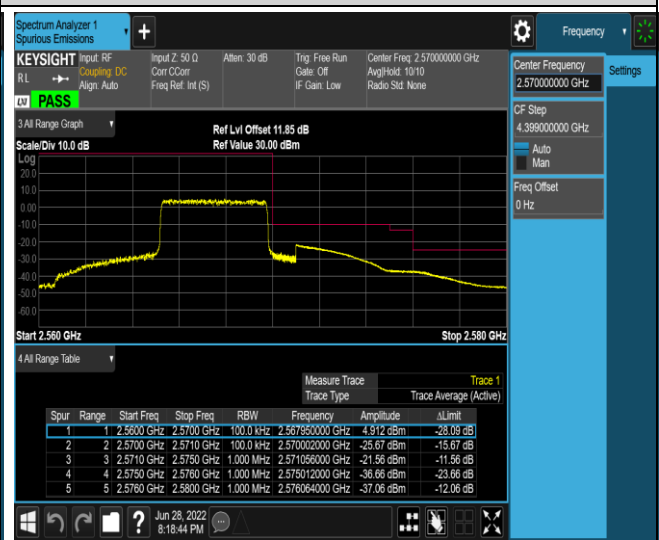

Band7-5MHz-QPSK-21425-25RB#0

Band7-5MHz-16QAM-20775-1RB#24