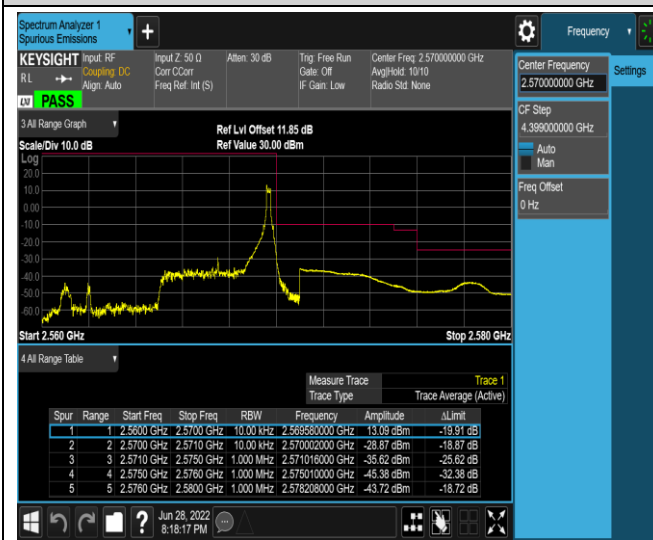

Band5-10MHz-16QAM-20600-1RB#49

Band5-10MHz-16QAM-20600-50RB#0

Band7-5MHz-QPSK-20775-1RB#0

Band7-5MHz-QPSK-20775-1RB#24

Band7-5MHz-QPSK-20775-25RB#0

Band7-5MHz-QPSK-21425-1RB#0

Band7-5MHz-QPSK-21425-1RB#24

Band7-5MHz-QPSK-21425-25RB#0