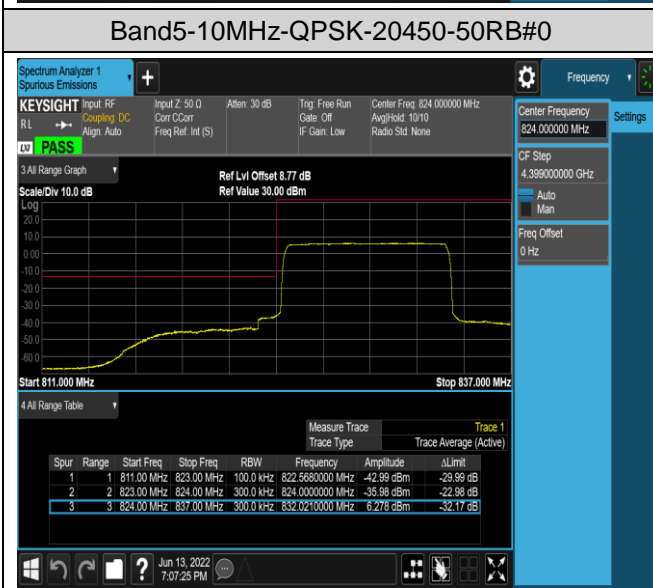

Band5-1.4MHz-16QAM-20643-1RB#0

Band5-1.4MHz-16QAM-20643-1RB#5

Band5-1.4MHz-16QAM-20643-6RB#0

Band5-10MHz-QPSK-20450-1RB#0

Band5-10MHz-QPSK-20450-1RB#49

Band5-10MHz-16QAM-20450-50RB#0

Band5-10MHz-16QAM-20600-1RB#0