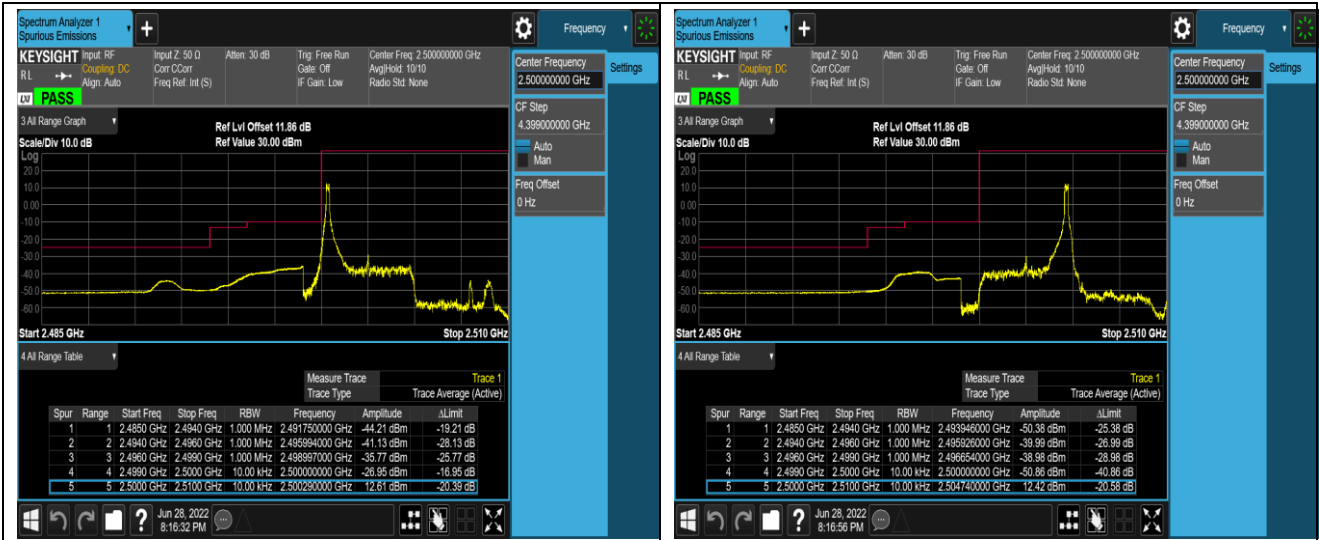

Band5-10MHz-16QAM-20600-1RB#49

Band5-10MHz-16QAM-20600-50RB#0

Band7-5MHz-QPSK-20775-1RB#0

Band7-5MHz-QPSK-20775-1RB#24

Band7-5MHz-QPSK-20775-25RB#0

Band7-5MHz-QPSK-21425-1RB#0

Band7-5MHz-QPSK-21425-1RB#24

Band7-5MHz-QPSK-21425-25RB#0