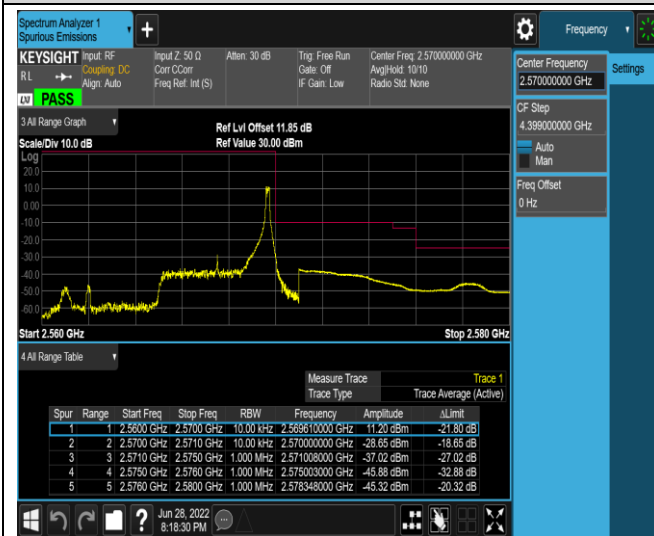

Band7-5MHz-16QAM-20775-1RB#0

Band7-5MHz-16QAM-20775-1RB#24

Band7-5MHz-16QAM-20775-25RB#0

Band7-5MHz-16QAM-21425-1RB#0

Band7-5MHz-16QAM-21425-1RB#24

Band7-5MHz-16QAM-21425-25RB#0

Band7-20MHz-QPSK-20850-1RB#0