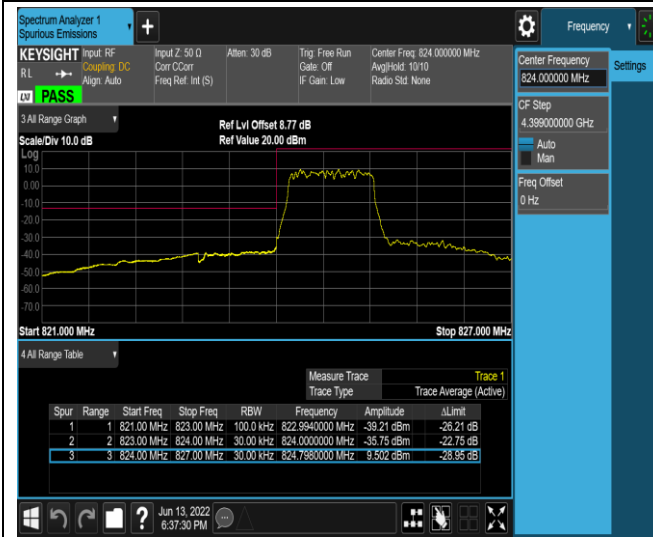

Band5-1.4MHz-QPSK-20407-6RB#0

Band5-1.4MHz-QPSK-20643-1RB#0

Band5-1.4MHz-QPSK-20643-1RB#5

Band5-1.4MHz-QPSK-20643-6RB#0

Band5-1.4MHz-16QAM-20407-1RB#0

Band5-1.4MHz-16QAM-20407-1RB#5

Band5-1.4MHz-16QAM-20407-6RB#0

Band5-1.4MHz-16QAM-20643-1RB#0

Band5-1.4MHz-16QAM-20643-1RB#5

Band5-1.4MHz-16QAM-20643-6RB#0

Band5-10MHz-QPSK-20450-1RB#0

Band5-10MHz-QPSK-20450-1RB#49

Band5-10MHz-16QAM-20450-50RB#0

Band5-10MHz-16QAM-20600-1RB#0