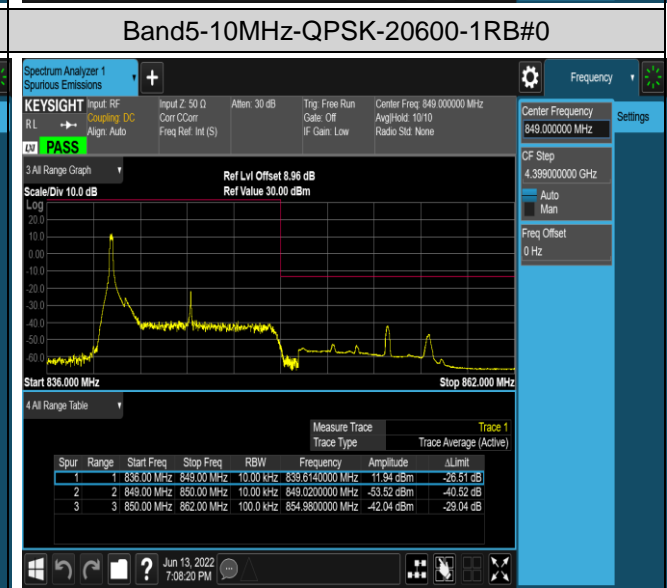

Band5-1.4MHz-16QAM-20643-1RB#0

Band5-1.4MHz-16QAM-20643-1RB#5

Band5-1.4MHz-16QAM-20643-6RB#0

Band5-10MHz-QPSK-20450-1RB#0

Band5-10MHz-QPSK-20450-1RB#49

Band5-10MHz-16QAM-20450-50RB#0

Band5-10MHz-16QAM-20600-1RB#0