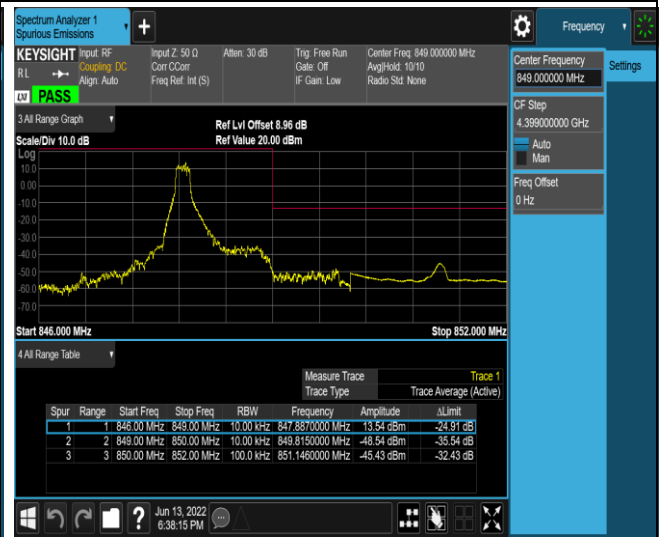

Band5-1.4MHz-QPSK-20407-6RB#0

Band5-1.4MHz-QPSK-20643-1RB#0

Band5-1.4MHz-QPSK-20643-1RB#5

Band5-1.4MHz-QPSK-20643-6RB#0

Band5-1.4MHz-16QAM-20407-1RB#0

Band5-1.4MHz-16QAM-20407-1RB#5

Band5-1.4MHz-16QAM-20407-6RB#0

Band5-1.4MHz-16QAM-20643-1RB#0

Band5-1.4MHz-16QAM-20643-1RB#5

Band5-1.4MHz-16QAM-20643-6RB#0

Band5-10MHz-QPSK-20450-1RB#0

Band5-10MHz-QPSK-20450-1RB#49

Band5-10MHz-16QAM-20450-50RB#0

Band5-10MHz-16QAM-20600-1RB#0