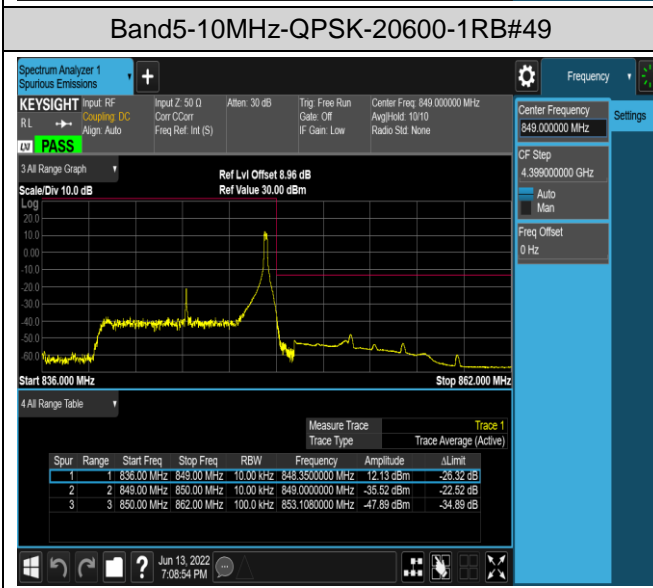

Band5-1.4MHz-16QAM-20643-1RB#0

Band5-1.4MHz-16QAM-20643-1RB#5

Band5-1.4MHz-16QAM-20643-6RB#0

Band5-10MHz-QPSK-20450-1RB#0

Band5-10MHz-QPSK-20450-1RB#49

Band5-10MHz-16QAM-20450-50RB#0

Band5-10MHz-16QAM-20600-1RB#0