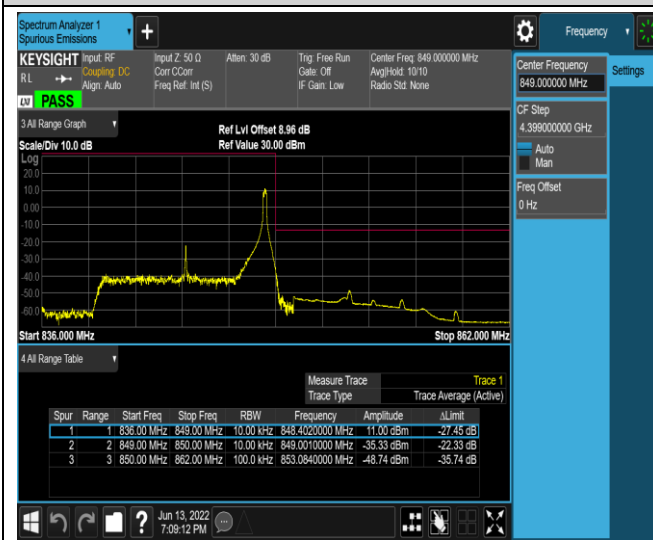

Band5-1.4MHz-16QAM-20643-1RB#0

Band5-1.4MHz-16QAM-20643-1RB#5

Band5-1.4MHz-16QAM-20643-6RB#0

Band5-10MHz-QPSK-20450-1RB#0

Band5-10MHz-QPSK-20450-1RB#49

Band5-10MHz-16QAM-20450-50RB#0

Band5-10MHz-16QAM-20600-1RB#0

Band5-10MHz-16QAM-20600-1RB#49

Band5-10MHz-16QAM-20600-50RB#0

Band7-5MHz-QPSK-20775-1RB#0

Band7-5MHz-QPSK-20775-1RB#24

Band7-5MHz-QPSK-20775-25RB#0

Band7-5MHz-QPSK-21425-1RB#0

Band7-5MHz-QPSK-21425-1RB#24

Band7-5MHz-QPSK-21425-25RB#0