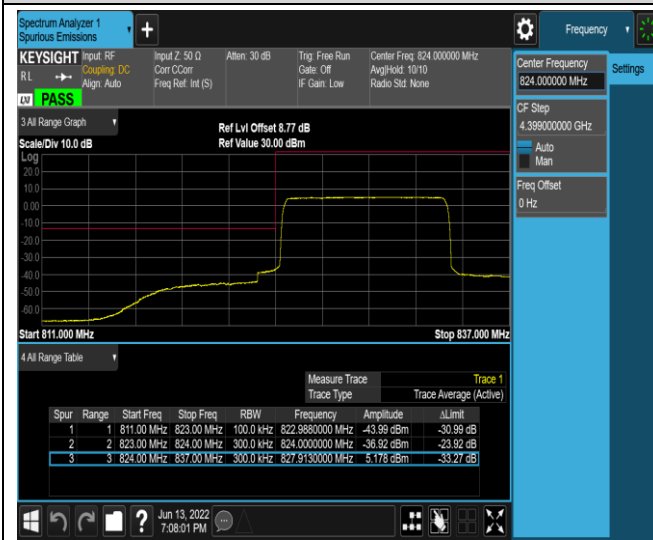

Band5-1.4MHz-16QAM-20643-1RB#0

Band5-1.4MHz-16QAM-20643-1RB#5

Band5-1.4MHz-16QAM-20643-6RB#0

Band5-10MHz-QPSK-20450-1RB#0

Band5-10MHz-QPSK-20450-1RB#49

Band5-10MHz-16QAM-20450-50RB#0

Band5-10MHz-16QAM-20600-1RB#0