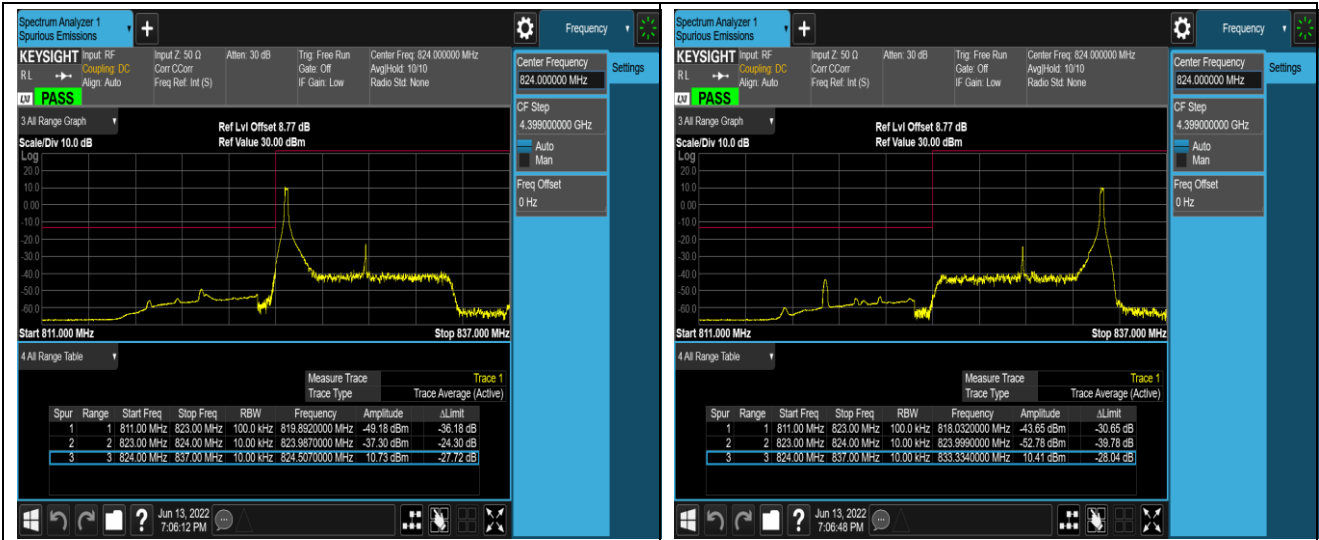

Band5-1.4MHz-16QAM-20643-1RB#0

Band5-1.4MHz-16QAM-20643-1RB#5

Band5-1.4MHz-16QAM-20643-6RB#0

Band5-10MHz-QPSK-20450-1RB#0

Band5-10MHz-QPSK-20450-1RB#49

Band5-10MHz-16QAM-20450-50RB#0

Band5-10MHz-16QAM-20600-1RB#0