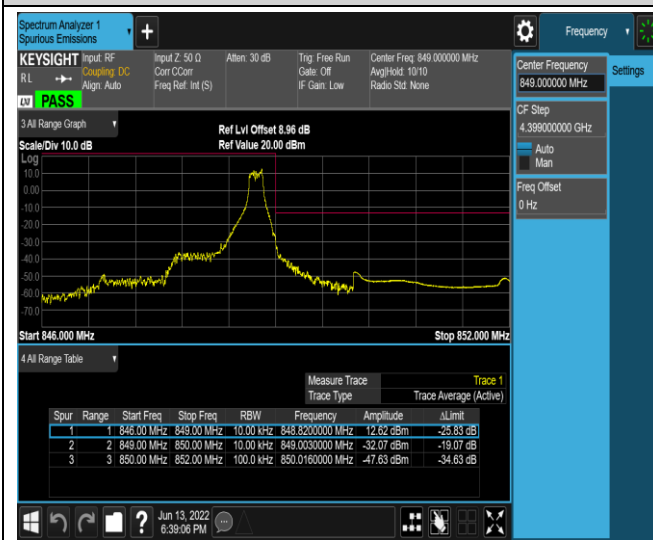

Band5-1.4MHz-QPSK-20407-6RB#0

Band5-1.4MHz-QPSK-20643-1RB#0

Band5-1.4MHz-QPSK-20643-1RB#5

Band5-1.4MHz-QPSK-20643-6RB#0

Band5-1.4MHz-16QAM-20407-1RB#0

Band5-1.4MHz-16QAM-20407-1RB#5

Band5-1.4MHz-16QAM-20407-6RB#0

Band5-1.4MHz-16QAM-20643-1RB#0

Band5-1.4MHz-16QAM-20643-1RB#5

Band5-1.4MHz-16QAM-20643-6RB#0

Band5-10MHz-QPSK-20450-1RB#0

Band5-10MHz-QPSK-20450-1RB#49

Band5-10MHz-16QAM-20450-50RB#0

Band5-10MHz-16QAM-20600-1RB#0