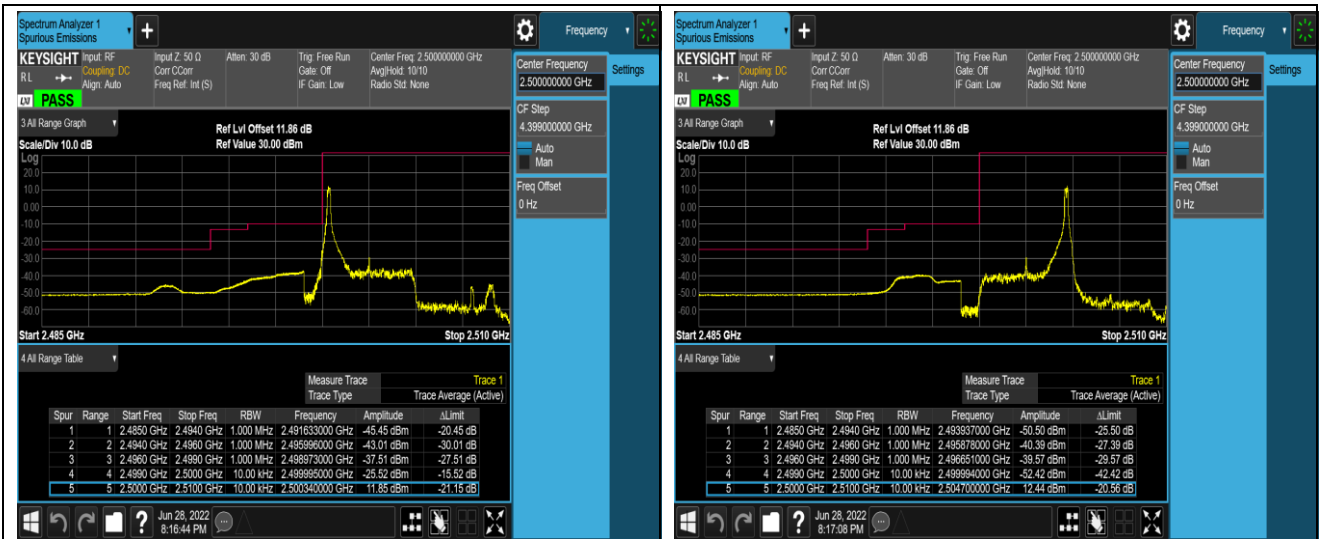

Band7-5MHz-16QAM-20775-1RB#0

Band7-5MHz-16QAM-20775-1RB#24

Band7-5MHz-16QAM-20775-25RB#0

Band7-5MHz-16QAM-21425-1RB#0