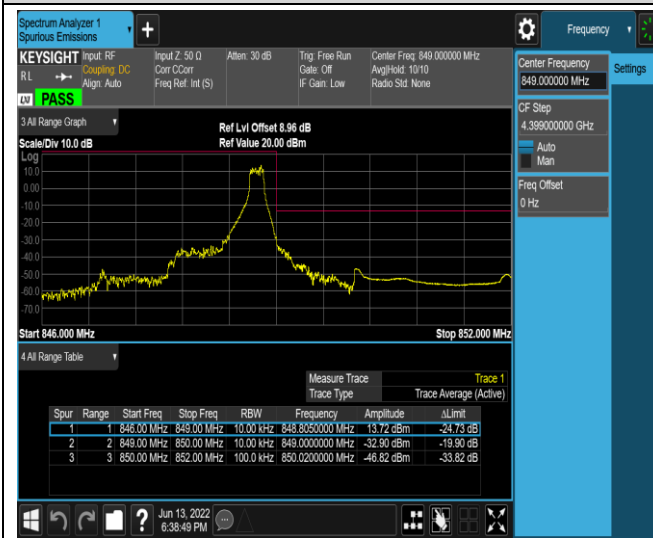

Band5-1.4MHz-QPSK-20407-6RB#0

Band5-1.4MHz-QPSK-20643-1RB#0

Band5-1.4MHz-QPSK-20643-1RB#5

Band5-1.4MHz-QPSK-20643-6RB#0

Band5-1.4MHz-16QAM-20407-1RB#0

Band5-1.4MHz-16QAM-20407-1RB#5

Band5-1.4MHz-16QAM-20407-6RB#0

Band5-1.4MHz-16QAM-20643-1RB#0

Band5-1.4MHz-16QAM-20643-1RB#5

Band5-1.4MHz-16QAM-20643-6RB#0

Band5-10MHz-QPSK-20450-1RB#0

Band5-10MHz-QPSK-20450-1RB#49

Band5-10MHz-16QAM-20450-50RB#0

Band5-10MHz-16QAM-20600-1RB#0