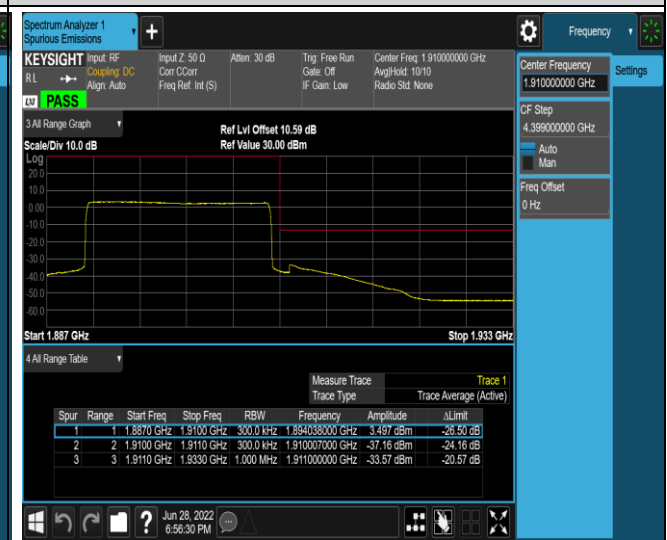

Remark: All bandwidth and all modulation had been tested, but only the worst case data displayed in this report.

Test Graphs

Band2-20MHz-QPSK-18700-100RB#0

Band2-20MHz-QPSK-19100-1RB#0

Band2-20MHz-QPSK-19100-1RB#99

Band2-20MHz-QPSK-19100-100RB#0

Band2-20MHz-16QAM-18700-1RB#0

Band2-20MHz-16QAM-18700-1RB#99

Band2-20MHz-16QAM-18700-100RB#0

Band2-20MHz-16QAM-19100-1RB#0

Band2-20MHz-16QAM-19100-1RB#99

Band2-20MHz-16QAM-19100-100RB#0