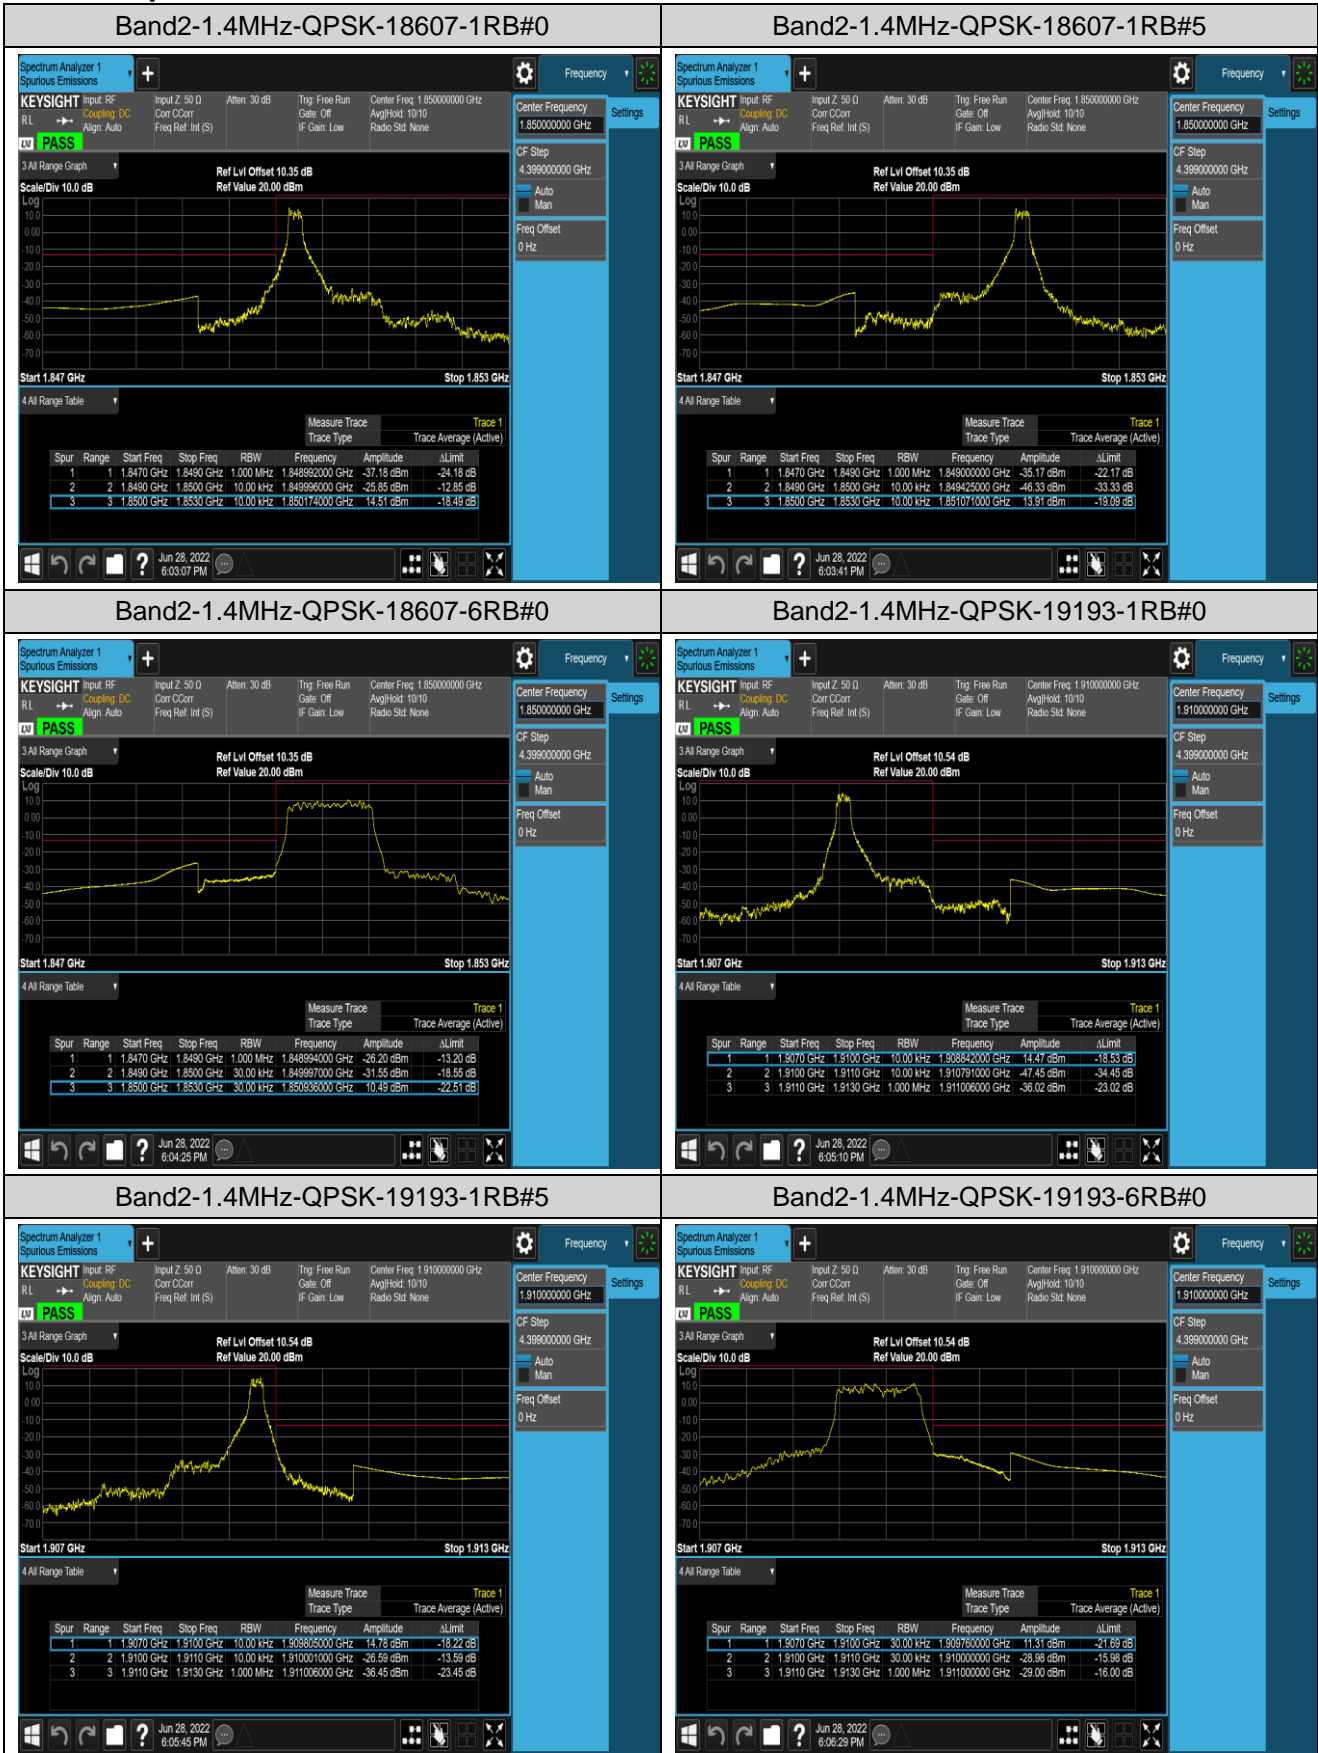

Test Graphs