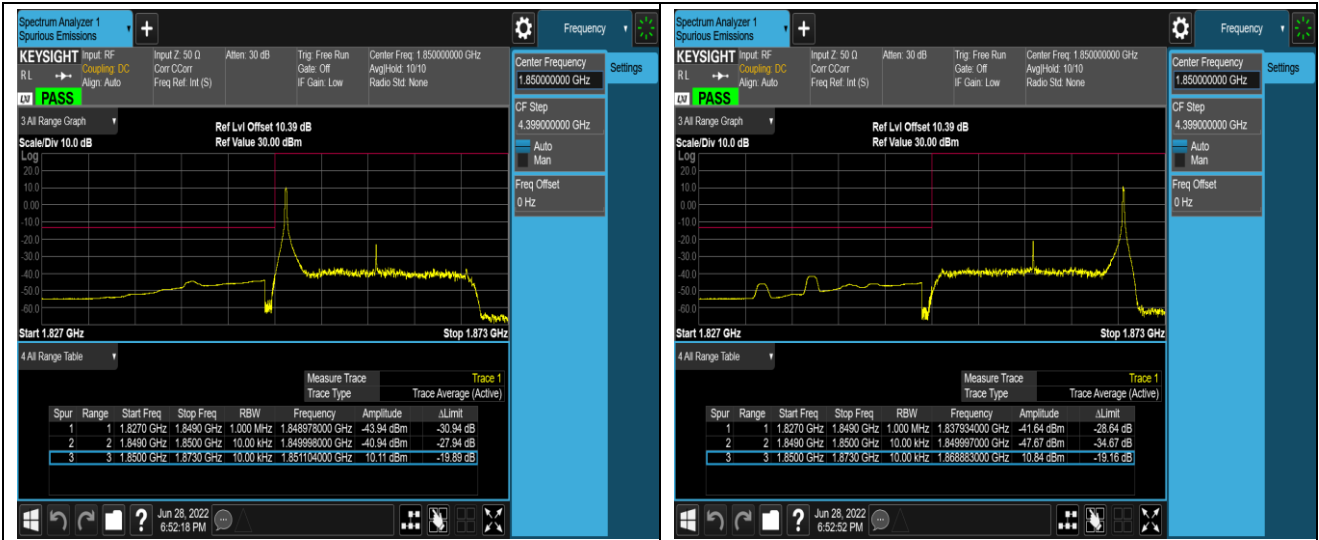

Band2-20MHz-16QAM-18700-1RB#0

Band2-20MHz-16QAM-18700-1RB#99