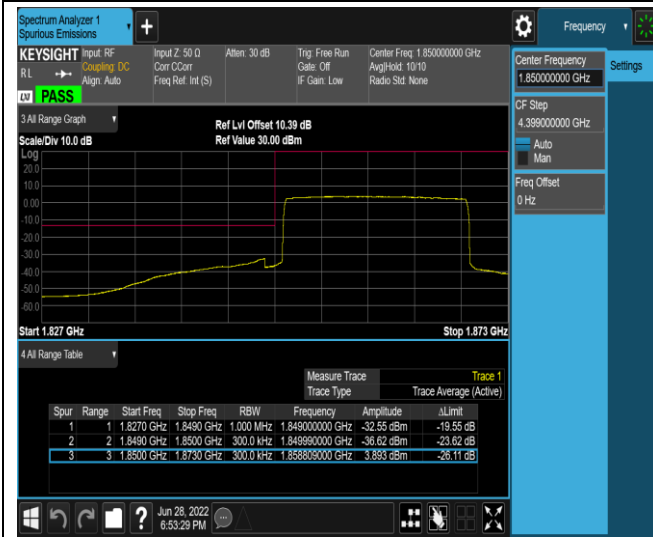

Remark: All bandwidth and all modulation had been tested, but only the worst case data displayed in this report.

Test Graphs

Band2-20MHz-QPSK-18700-100RB#0

Band2-20MHz-QPSK-19100-1RB#0

Band2-20MHz-QPSK-19100-1RB#99