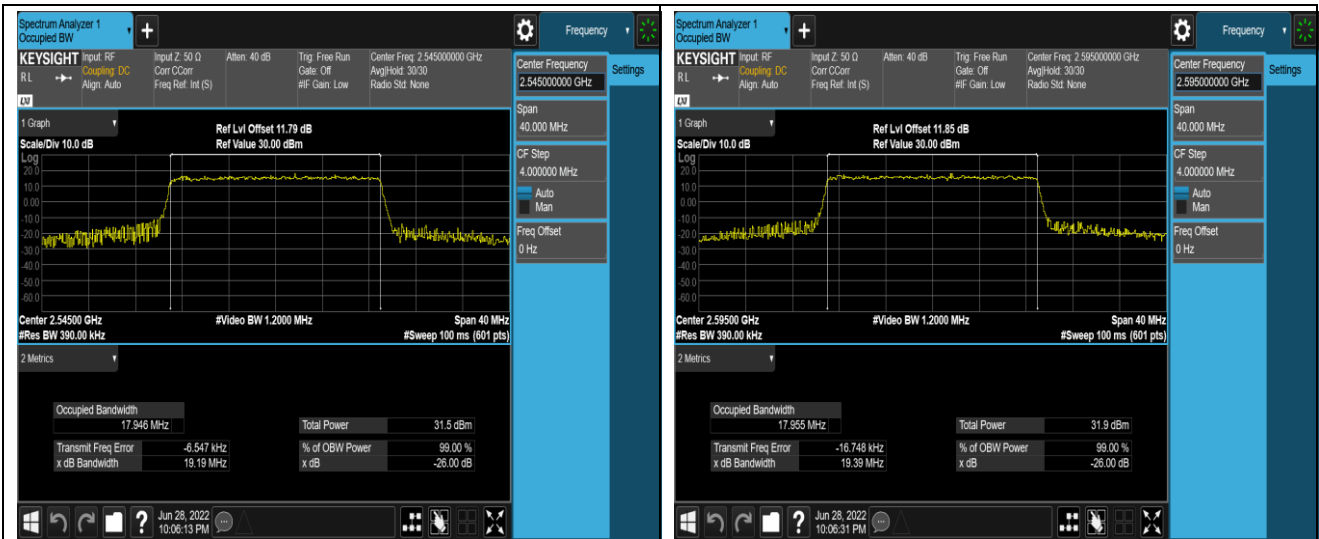

Band41-20MHz-QPSK-40140-100RB#0

Band41-20MHz-QPSK-40640-100RB#0