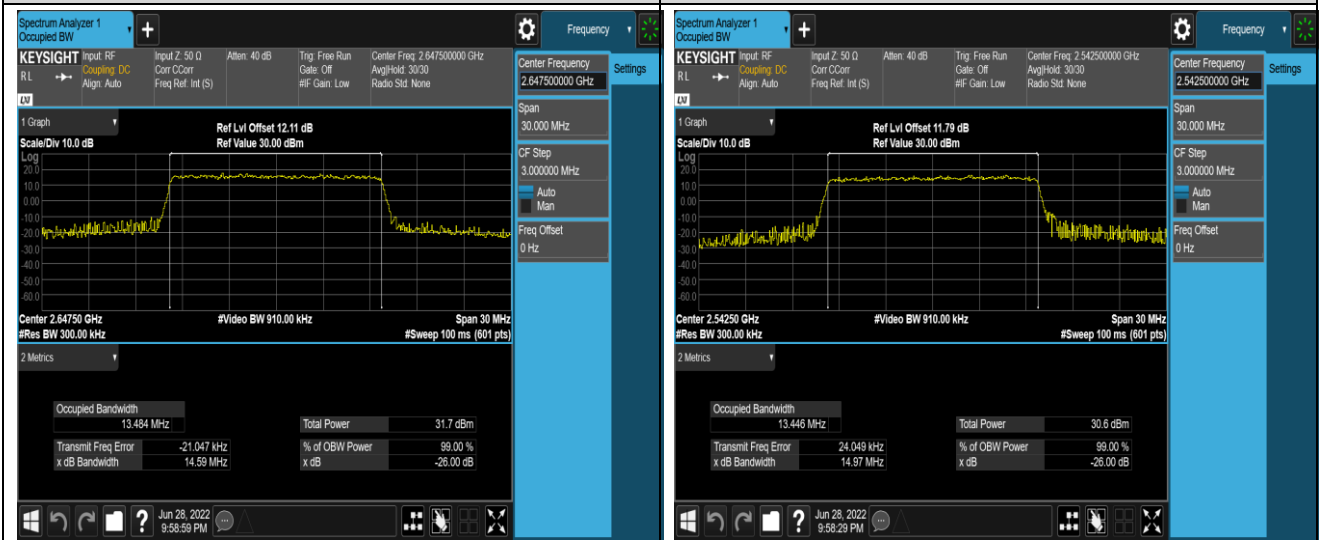

Band41-10MHz-16QAM-40090-50RB#0

Band41-10MHz-16QAM-40640-50RB#0

Band41-10MHz-16QAM-41190-50RB#0

Band41-15MHz-QPSK-40115-75RB#0

Band41-15MHz-QPSK-40640-75RB#0

Band41-15MHz-QPSK-41165-75RB#0

Band41-15MHz-16QAM-40115-75RB#0