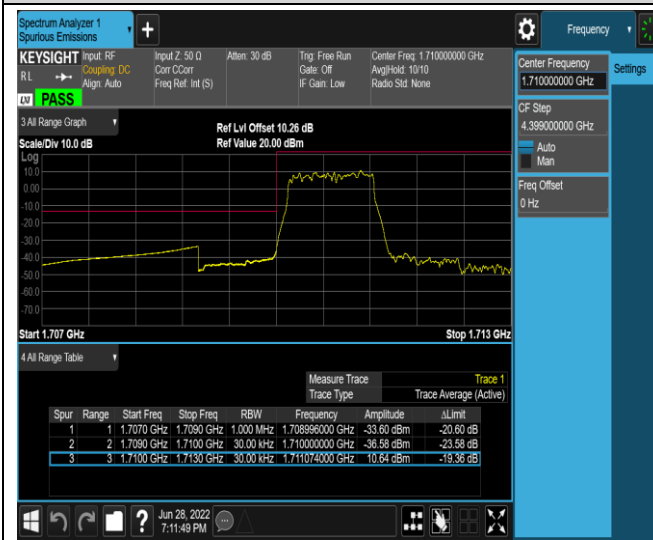

Band4-1.4MHz-QPSK-19957-6RB#0