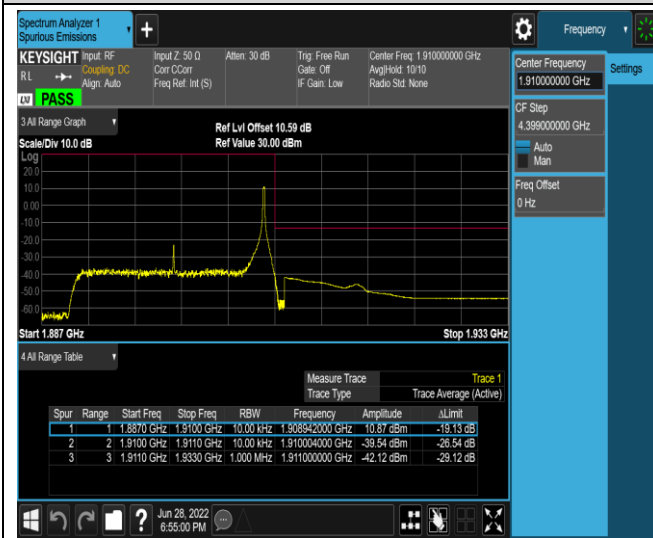

Band2-20MHz-QPSK-19100-1RB#99