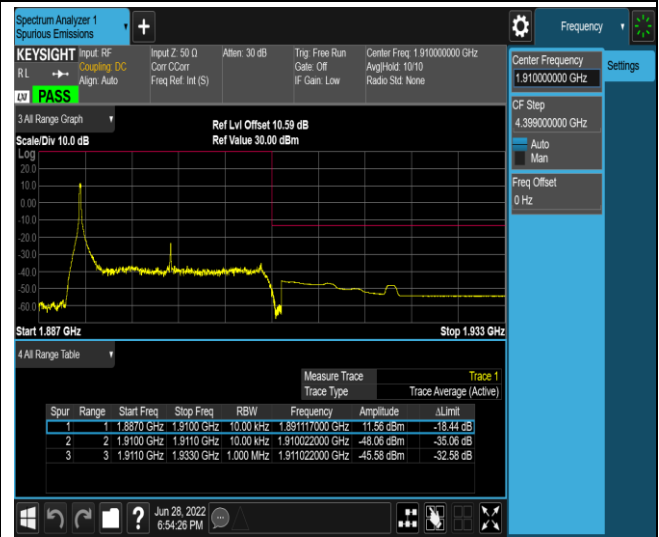

Remark: All bandwidth and all modulation had been tested, but only the worst case data displayed in this report.

Test Graphs

Band2-20MHz-QPSK-18700-100RB#0

Band2-20MHz-QPSK-19100-1RB#0

Band2-20MHz-QPSK-19100-1RB#99