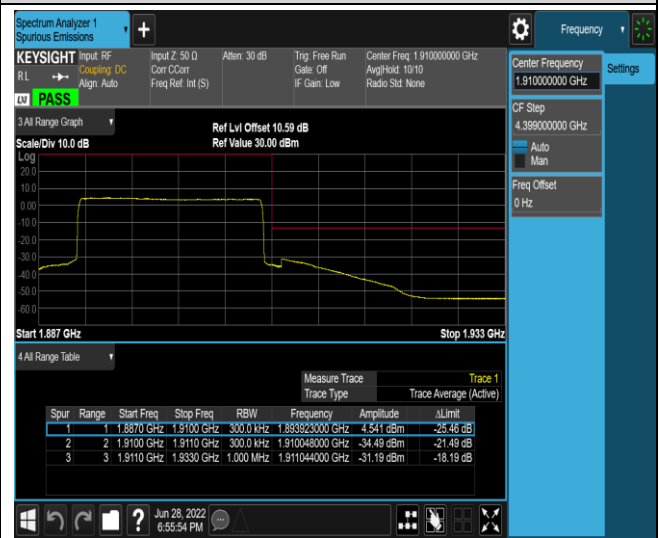

Band2-20MHz-QPSK-19100-100RB#0