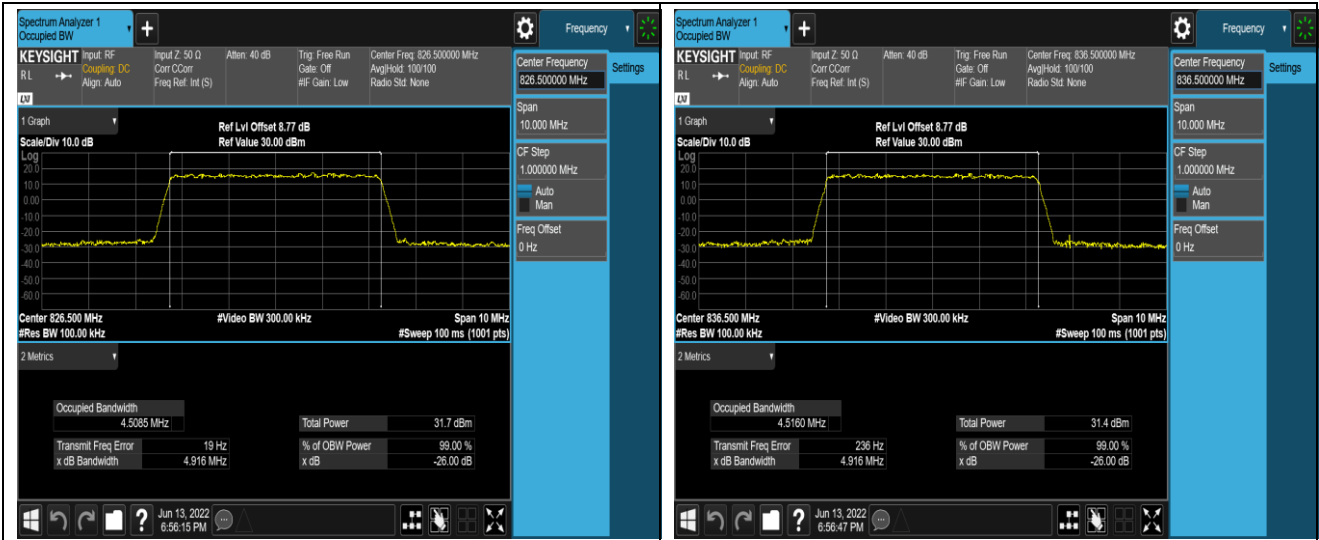

Band4-20MHz-16QAM-20175-100RB#0

Band4-20MHz-16QAM-20300-100RB#0

Band5-1.4MHz-QPSK-20407-6RB#0

Band5-1.4MHz-QPSK-20525-6RB#0

Band5-5MHz-QPSK-20625-25RB#0

Band5-5MHz-16QAM-20425-25RB#0

Band5-5MHz-16QAM-20525-25RB#0