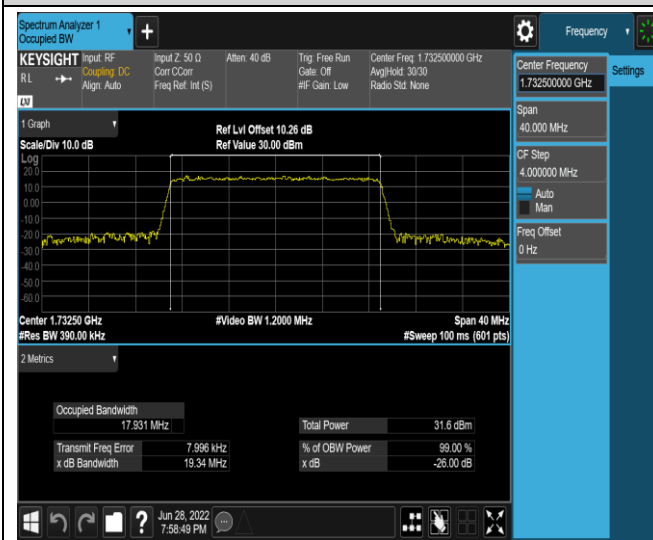

Band4-20MHz-16QAM-20175-100RB#0

Band4-20MHz-16QAM-20300-100RB#0

Band5-1.4MHz-QPSK-20407-6RB#0

Band5-1.4MHz-QPSK-20525-6RB#0