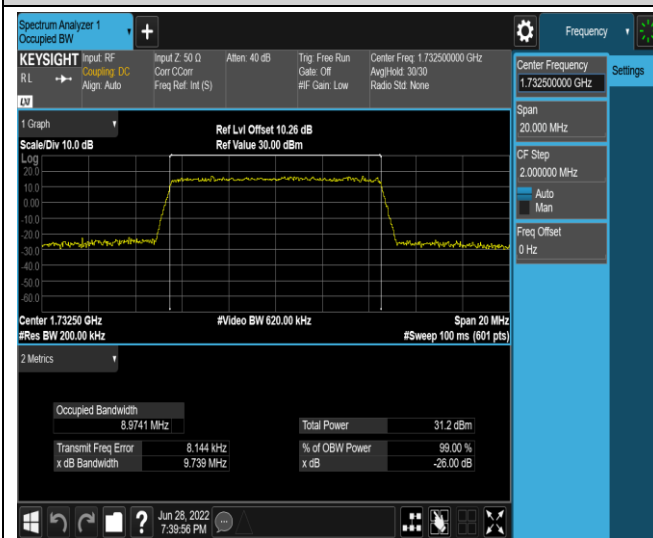

Band4-10MHz-QPSK-20350-50RB#0

Band4-10MHz-16QAM-20000-50RB#0

Band4-10MHz-16QAM-20175-50RB#0

Band4-10MHz-16QAM-20350-50RB#0

Band4-15MHz-QPSK-20025-75RB#0

Band4-15MHz-QPSK-20175-75RB#0

Band4-15MHz-QPSK-20325-75RB#0