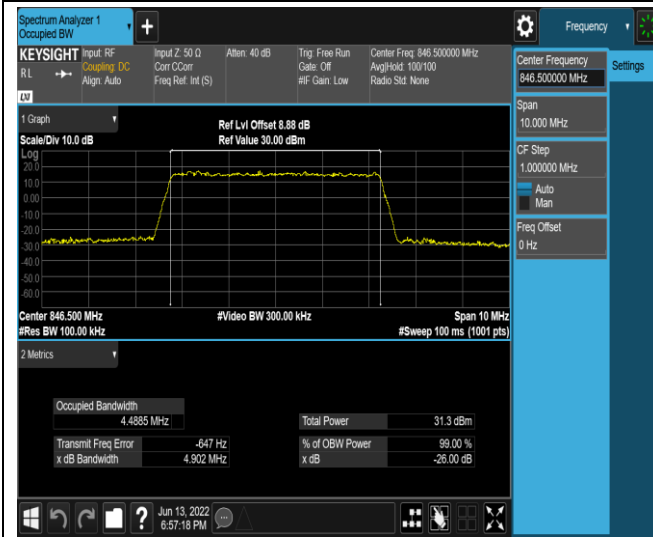

Band4-20MHz-16QAM-20175-100RB#0

Band4-20MHz-16QAM-20300-100RB#0

Band5-1.4MHz-QPSK-20407-6RB#0

Band5-1.4MHz-QPSK-20525-6RB#0

Band5-5MHz-QPSK-20625-25RB#0

Band5-5MHz-16QAM-20425-25RB#0

Band5-5MHz-16QAM-20525-25RB#0