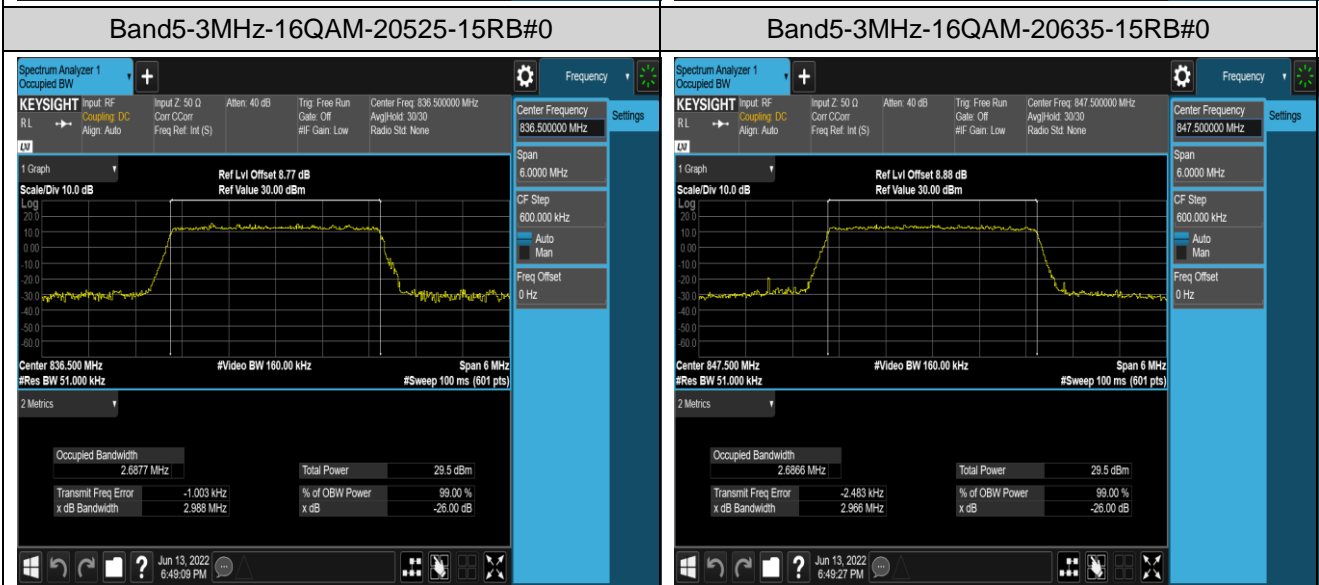

Band4-20MHz-16QAM-20175-100RB#0

Band4-20MHz-16QAM-20300-100RB#0

Band5-1.4MHz-QPSK-20407-6RB#0

Band5-1.4MHz-QPSK-20525-6RB#0

Band5-5MHz-QPSK-20625-25RB#0

Band5-5MHz-16QAM-20425-25RB#0

Band5-5MHz-16QAM-20525-25RB#0