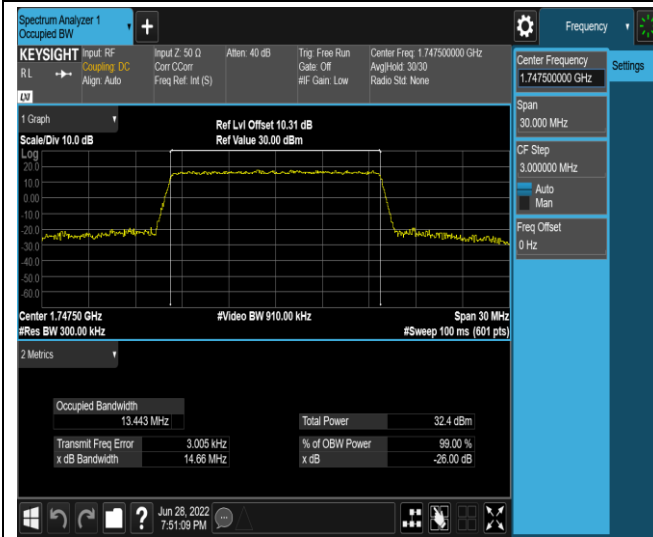

Band4-15MHz-QPSK-20325-75RB#0

Band4-15MHz-16QAM-20175-75RB#0