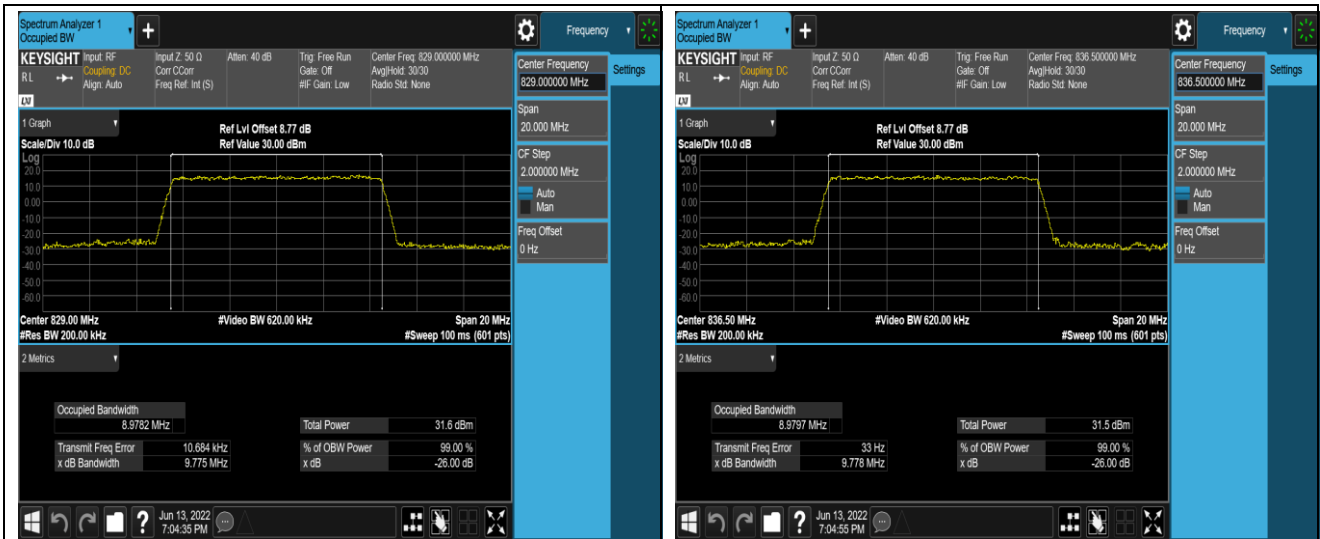

Band5-10MHz-QPSK-20450-50RB#0

Band5-10MHz-QPSK-20525-50RB#0