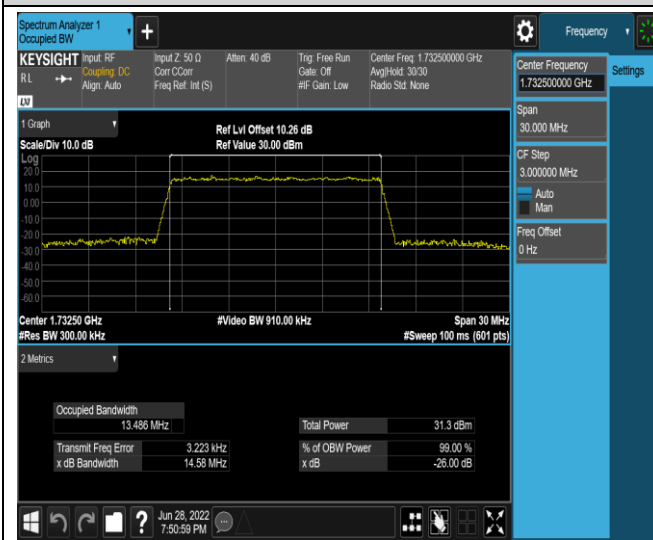

Band4-10MHz-QPSK-20350-50RB#0

Band4-10MHz-16QAM-20000-50RB#0

Band4-10MHz-16QAM-20175-50RB#0

Band4-10MHz-16QAM-20350-50RB#0

Band4-15MHz-QPSK-20025-75RB#0

Band4-15MHz-QPSK-20175-75RB#0

Band4-15MHz-QPSK-20325-75RB#0

Band4-15MHz-16QAM-2025-75RB#0

Band4-15MHz-16QAM-20175-75RB#0

Band4-15MHz-16QAM-20325-75RB#0

Band4-20MHz-QPSK-20050-100RB#0

Band4-20MHz-QPSK-20175-100RB#0

Band4-20MHz-QPSK-20300-100RB#0

Band4-20MHz-16QAM-20050-100RB#0