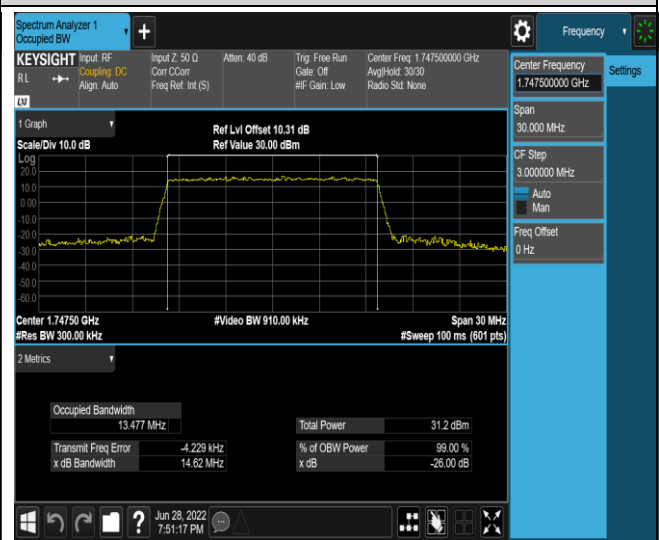

Band4-15MHz-16QAM-2025-75RB#0

Band4-15MHz-16QAM-20175-75RB#0

Band4-15MHz-16QAM-20325-75RB#0

Band4-20MHz-QPSK-20050-100RB#0

Band4-20MHz-QPSK-20175-100RB#0

Band4-20MHz-QPSK-20300-100RB#0

Band4-20MHz-16QAM-20050-100RB#0

Band4-20MHz-16QAM-20175-100RB#0

Band4-20MHz-16QAM-20300-100RB#0

Band5-1.4MHz-QPSK-20407-6RB#0

Band5-1.4MHz-QPSK-20525-6RB#0

Band5-5MHz-QPSK-20625-25RB#0

Band5-5MHz-16QAM-20425-25RB#0

Band5-5MHz-16QAM-20525-25RB#0