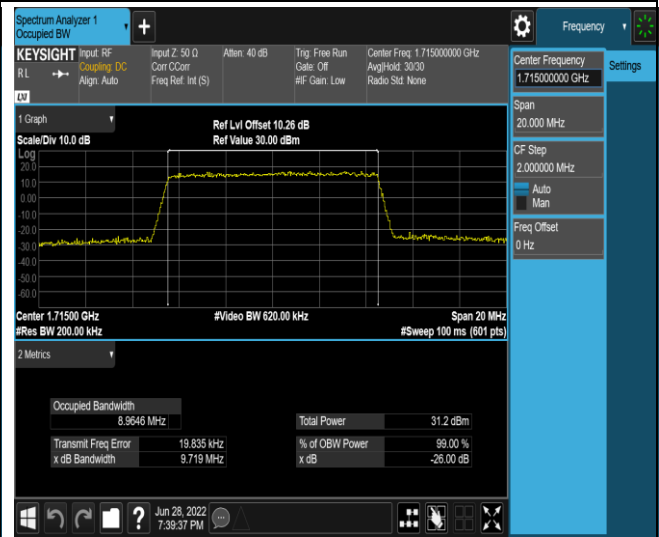

Band4-10MHz-QPSK-20350-50RB#0

Band4-10MHz-16QAM-20000-50RB#0

Band4-10MHz-16QAM-20175-50RB#0

Band4-10MHz-16QAM-20350-50RB#0

Band4-15MHz-QPSK-20025-75RB#0

Band4-15MHz-QPSK-20175-75RB#0

Band4-15MHz-QPSK-20325-75RB#0