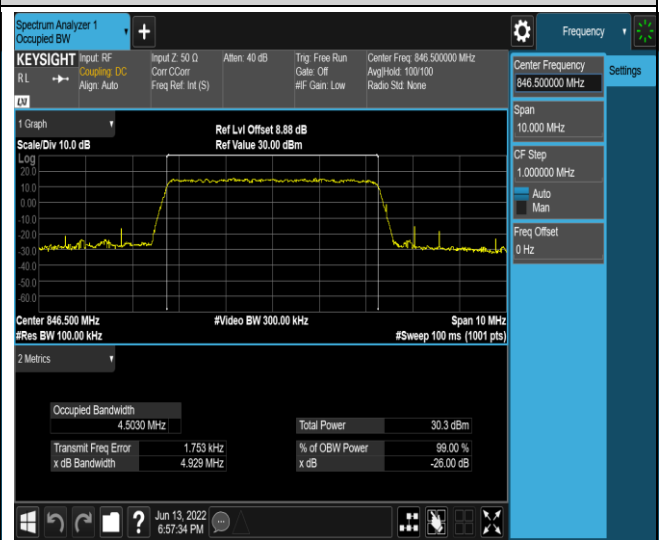

Band5-5MHz-16QAM-20625-25RB#0

Band5-10MHz-QPSK-20525-50RB#0