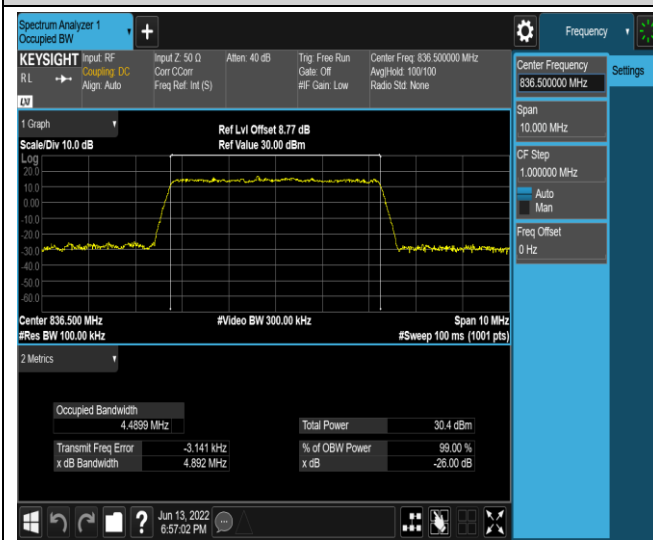

Band5-5MHz-16QAM-20525-25RB#0

Band5-10MHz-QPSK-20450-50RB#0