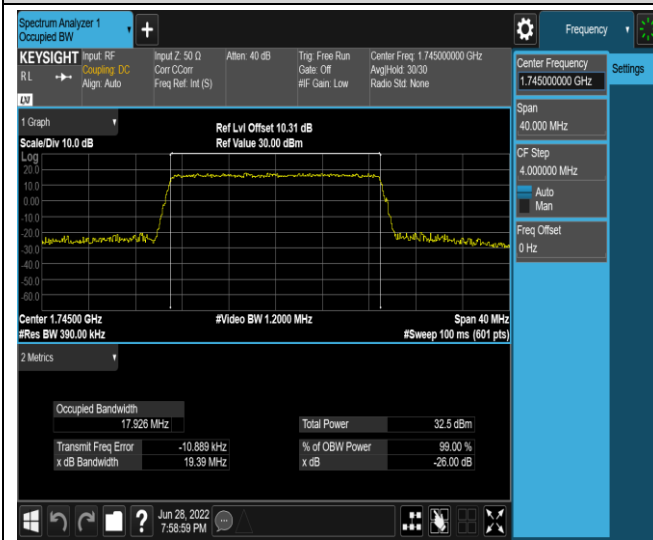

Band4-15MHz-16QAM-2025-75RB#0

Band4-15MHz-16QAM-20175-75RB#0

Band4-15MHz-16QAM-20325-75RB#0

Band4-20MHz-QPSK-20050-100RB#0

Band4-20MHz-QPSK-20175-100RB#0

Band4-20MHz-QPSK-20300-100RB#0

Band4-20MHz-16QAM-20050-100RB#0