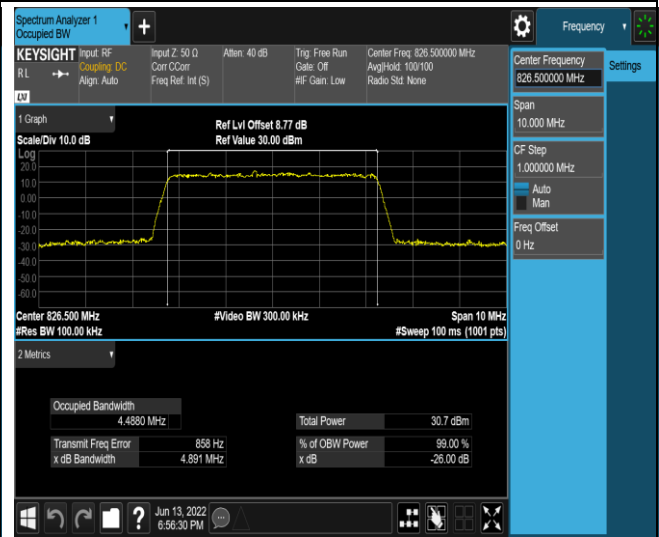

Band4-20MHz-16QAM-20175-100RB#0

Band4-20MHz-16QAM-20300-100RB#0

Band5-1.4MHz-QPSK-20407-6RB#0

Band5-1.4MHz-QPSK-20525-6RB#0

Band5-5MHz-QPSK-20625-25RB#0

Band5-5MHz-16QAM-20425-25RB#0

Band5-5MHz-16QAM-20525-25RB#0