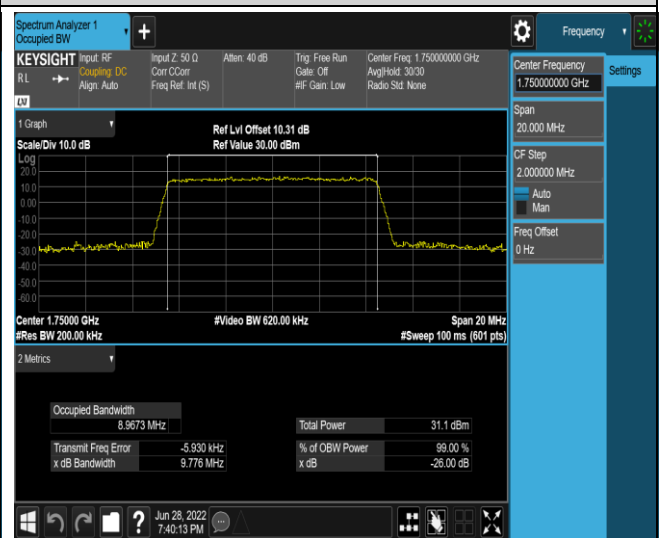

Band4-10MHz-QPSK-20350-50RB#0

Band4-10MHz-16QAM-20000-50RB#0

Band4-10MHz-16QAM-20175-50RB#0

Band4-10MHz-16QAM-20350-50RB#0

Band4-15MHz-QPSK-20025-75RB#0

Band4-15MHz-QPSK-20175-75RB#0

Band4-15MHz-QPSK-20325-75RB#0