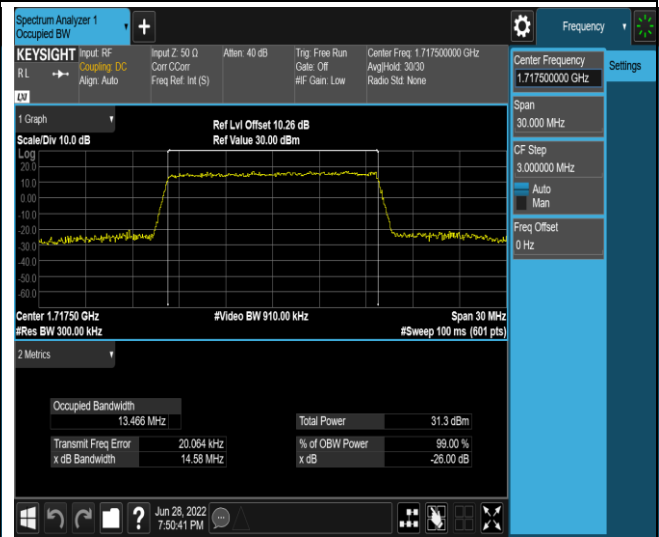

Band4-15MHz-16QAM-2025-75RB#0

Band4-15MHz-16QAM-20325-75RB#0