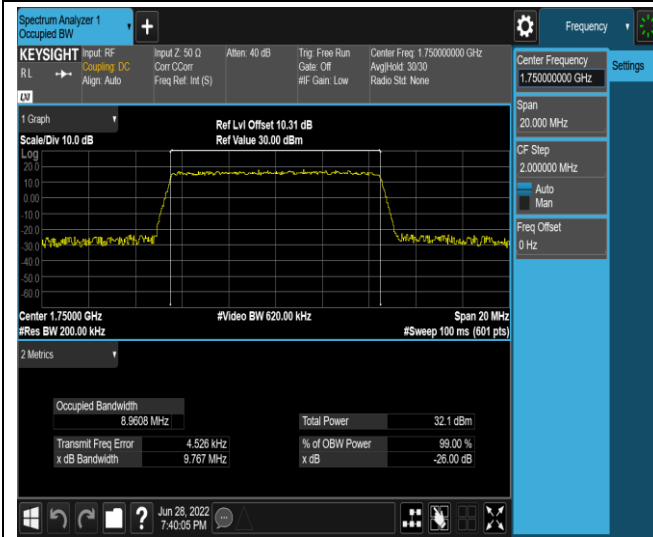

Band4-10MHz-QPSK-20350-50RB#0

Band4-10MHz-16QAM-20000-50RB#0

Band4-10MHz-16QAM-20175-50RB#0

Band4-10MHz-16QAM-20350-50RB#0

Band4-15MHz-QPSK-20025-75RB#0

Band4-15MHz-QPSK-20175-75RB#0

Band4-15MHz-QPSK-20325-75RB#0