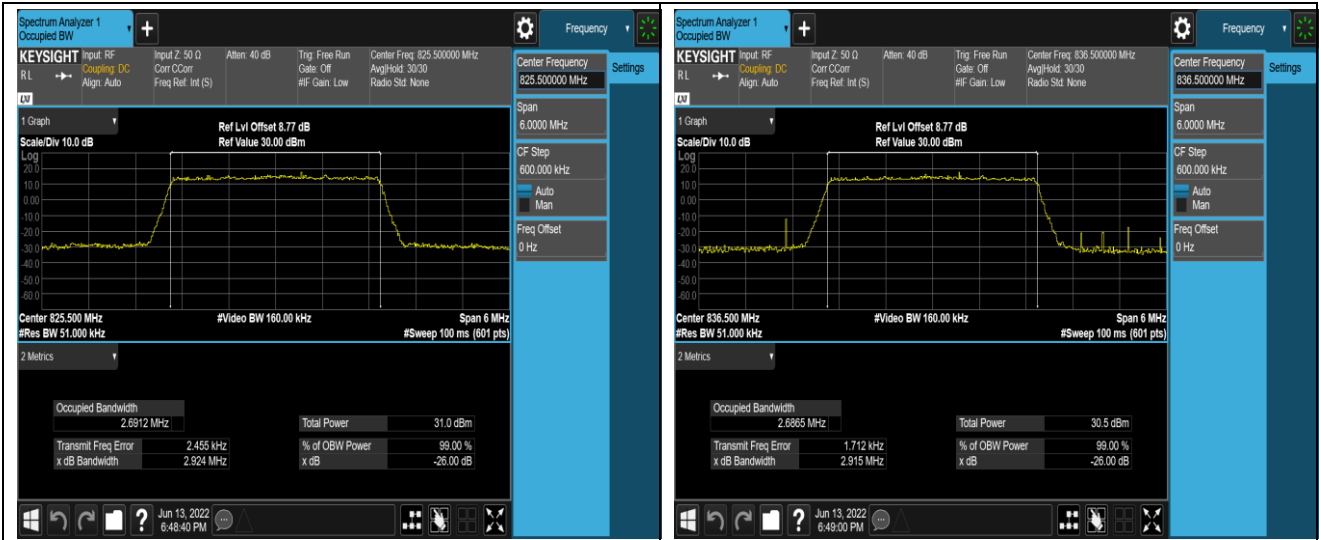

Band4-20MHz-16QAM-20175-100RB#0

Band4-20MHz-16QAM-20300-100RB#0

Band5-1.4MHz-QPSK-20407-6RB#0

Band5-1.4MHz-QPSK-20525-6RB#0

Band5-5MHz-QPSK-20625-25RB#0

Band5-5MHz-16QAM-20425-25RB#0

Band5-5MHz-16QAM-20525-25RB#0