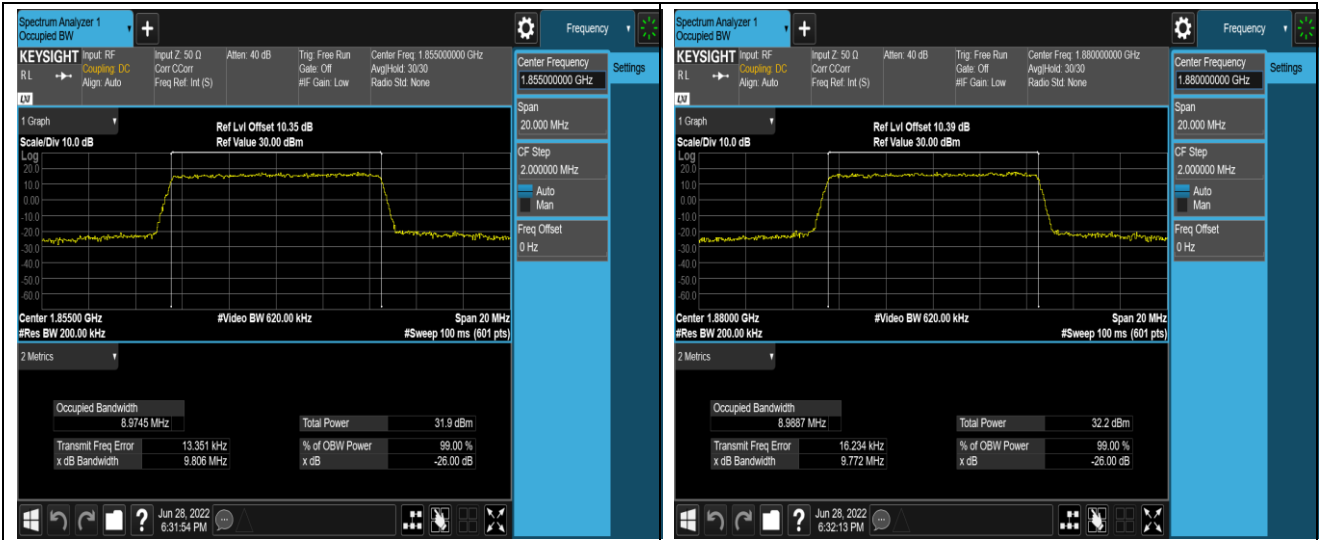

Test Graphs

Band2-10MHz-QPSK-19150-50RB#0

Band2-10MHz-16QAM-18650-50RB#0

Band2-10MHz-16QAM-18900-50RB#0

Band2-10MHz-16QAM-19150-50RB#0

Band2-15MHz-QPSK-18675-75RB#0

Band2-15MHz-QPSK-18900-75RB#0

Band2-15MHz-QPSK-19125-75RB#0