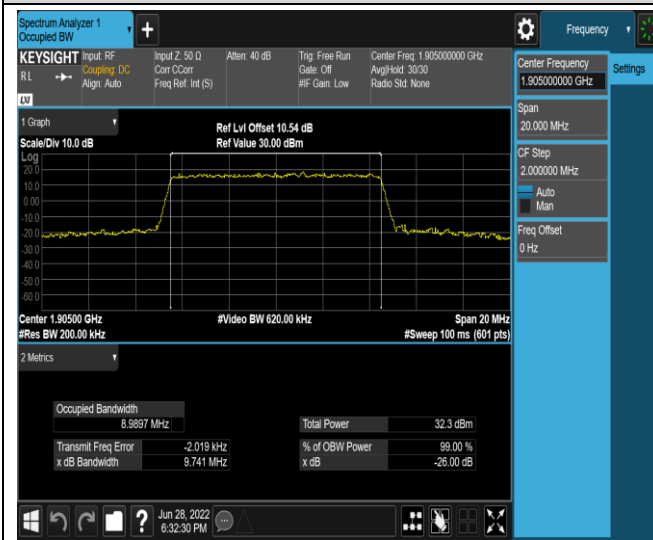

Test Graphs

Band2-10MHz-QPSK-19150-50RB#0

Band2-10MHz-16QAM-18650-50RB#0

Band2-10MHz-16QAM-18900-50RB#0

Band2-10MHz-16QAM-19150-50RB#0

Band2-15MHz-QPSK-18675-75RB#0

Band2-15MHz-QPSK-18900-75RB#0

Band2-15MHz-QPSK-19125-75RB#0