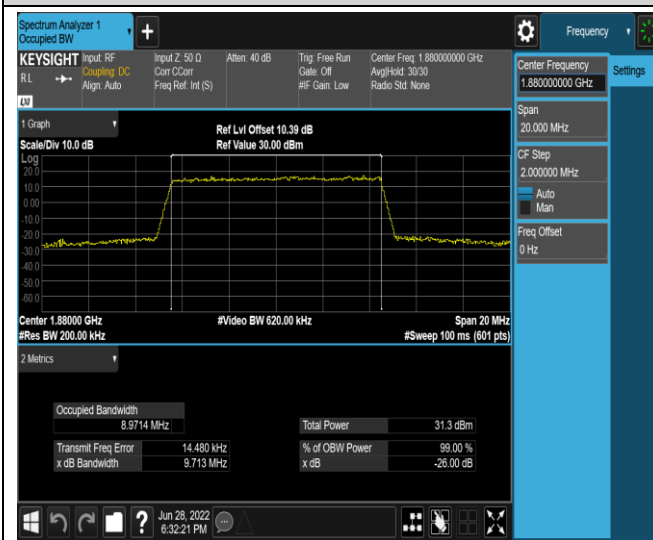

Test Graphs

Band2-10MHz-QPSK-19150-50RB#0

Band2-10MHz-16QAM-18650-50RB#0

Band2-10MHz-16QAM-18900-50RB#0

Band2-10MHz-16QAM-19150-50RB#0

Band2-15MHz-QPSK-18675-75RB#0

Band2-15MHz-QPSK-18900-75RB#0

Band2-15MHz-QPSK-19125-75RB#0