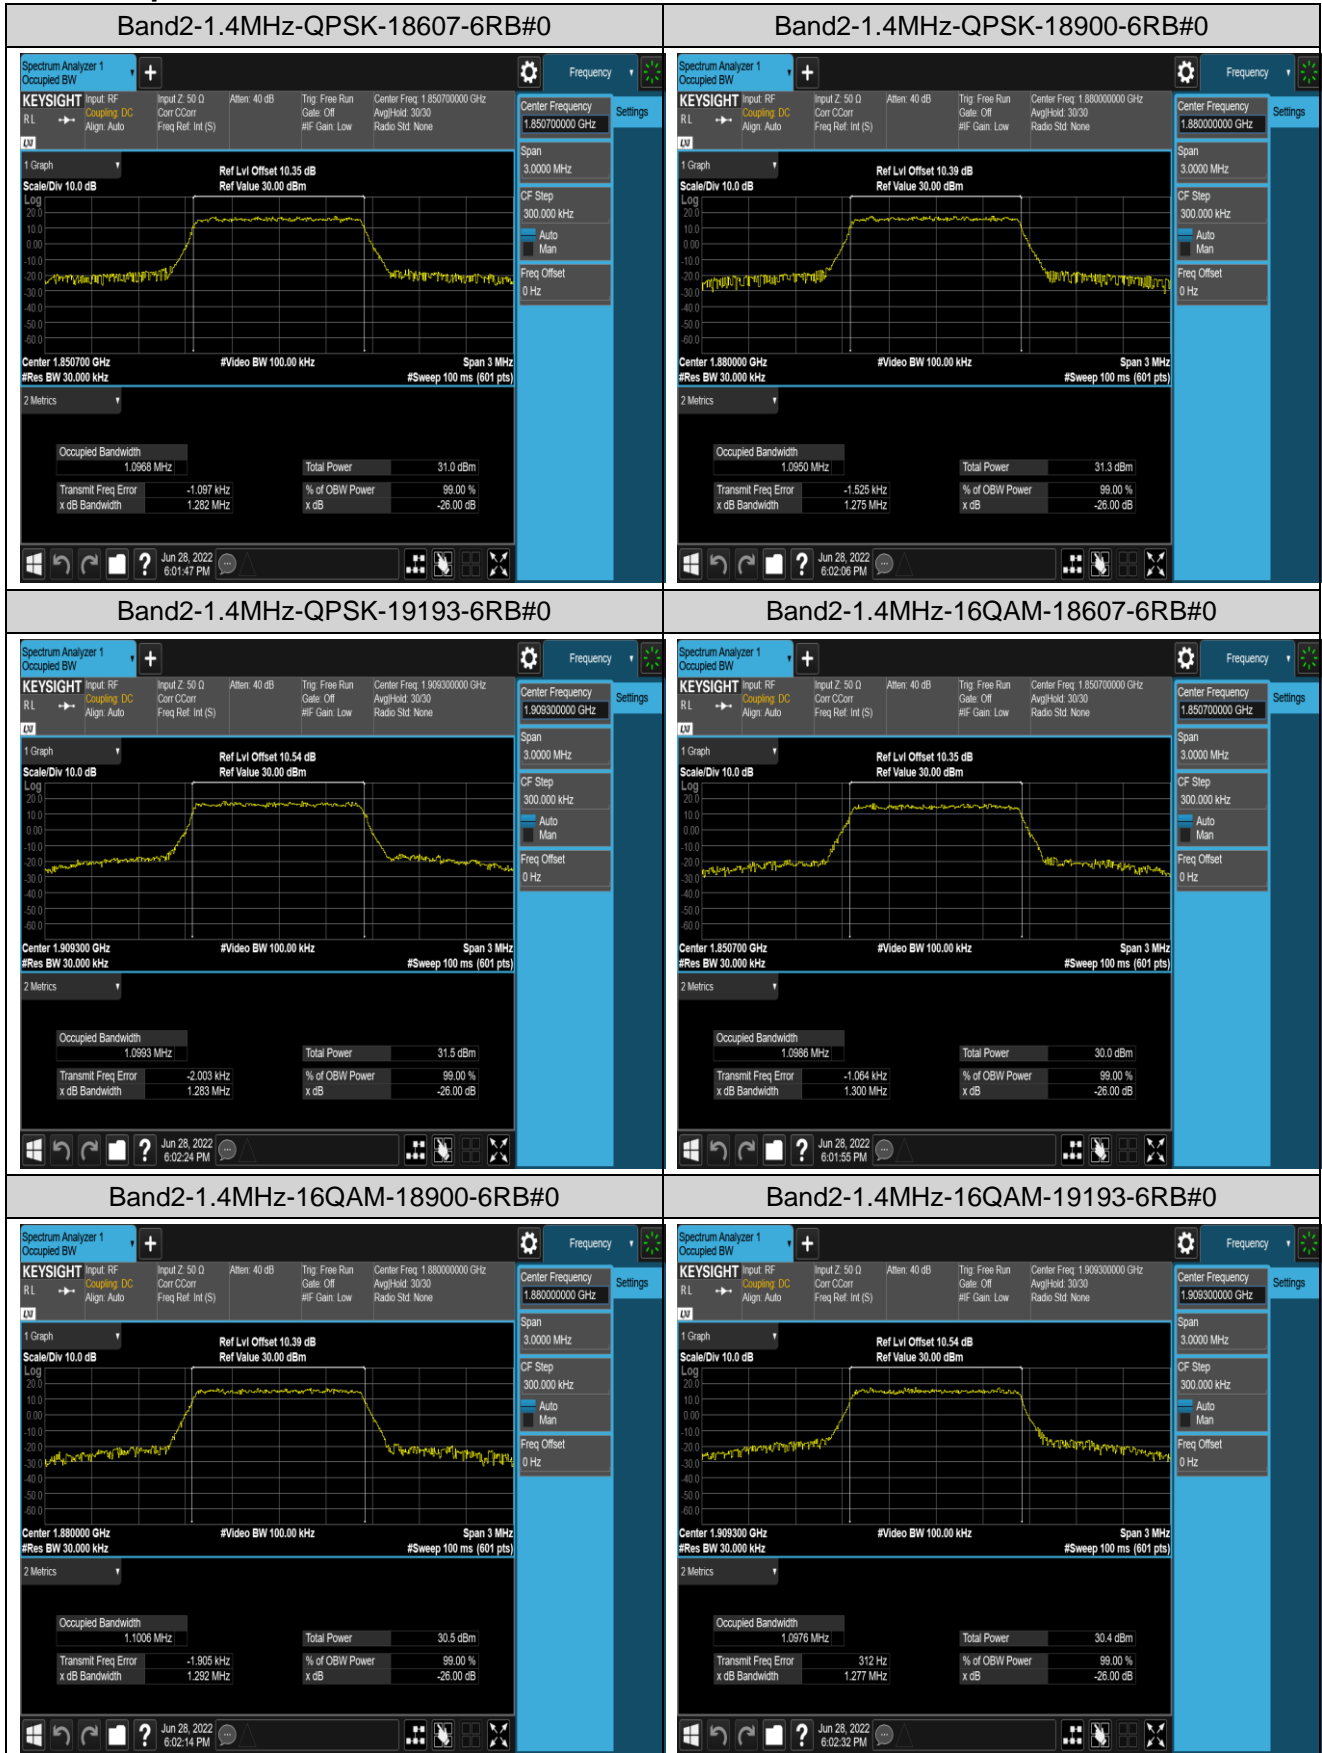

Test Graphs