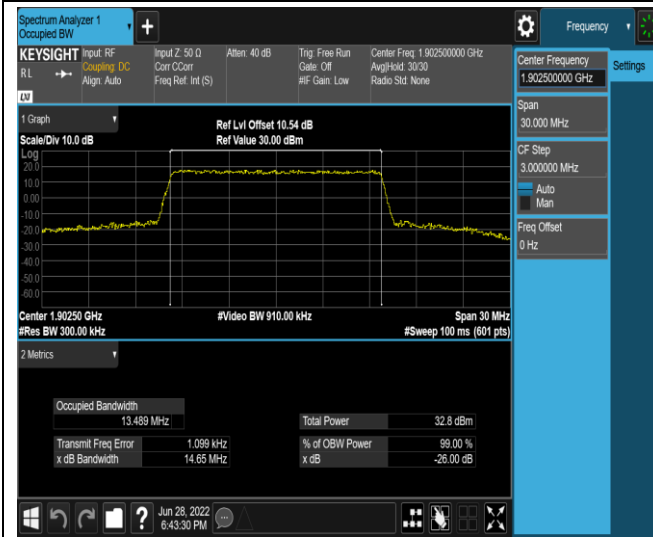

Band2-15MHz-QPSK-19125-75RB#0

Band2-15MHz-16QAM-18900-75RB#0