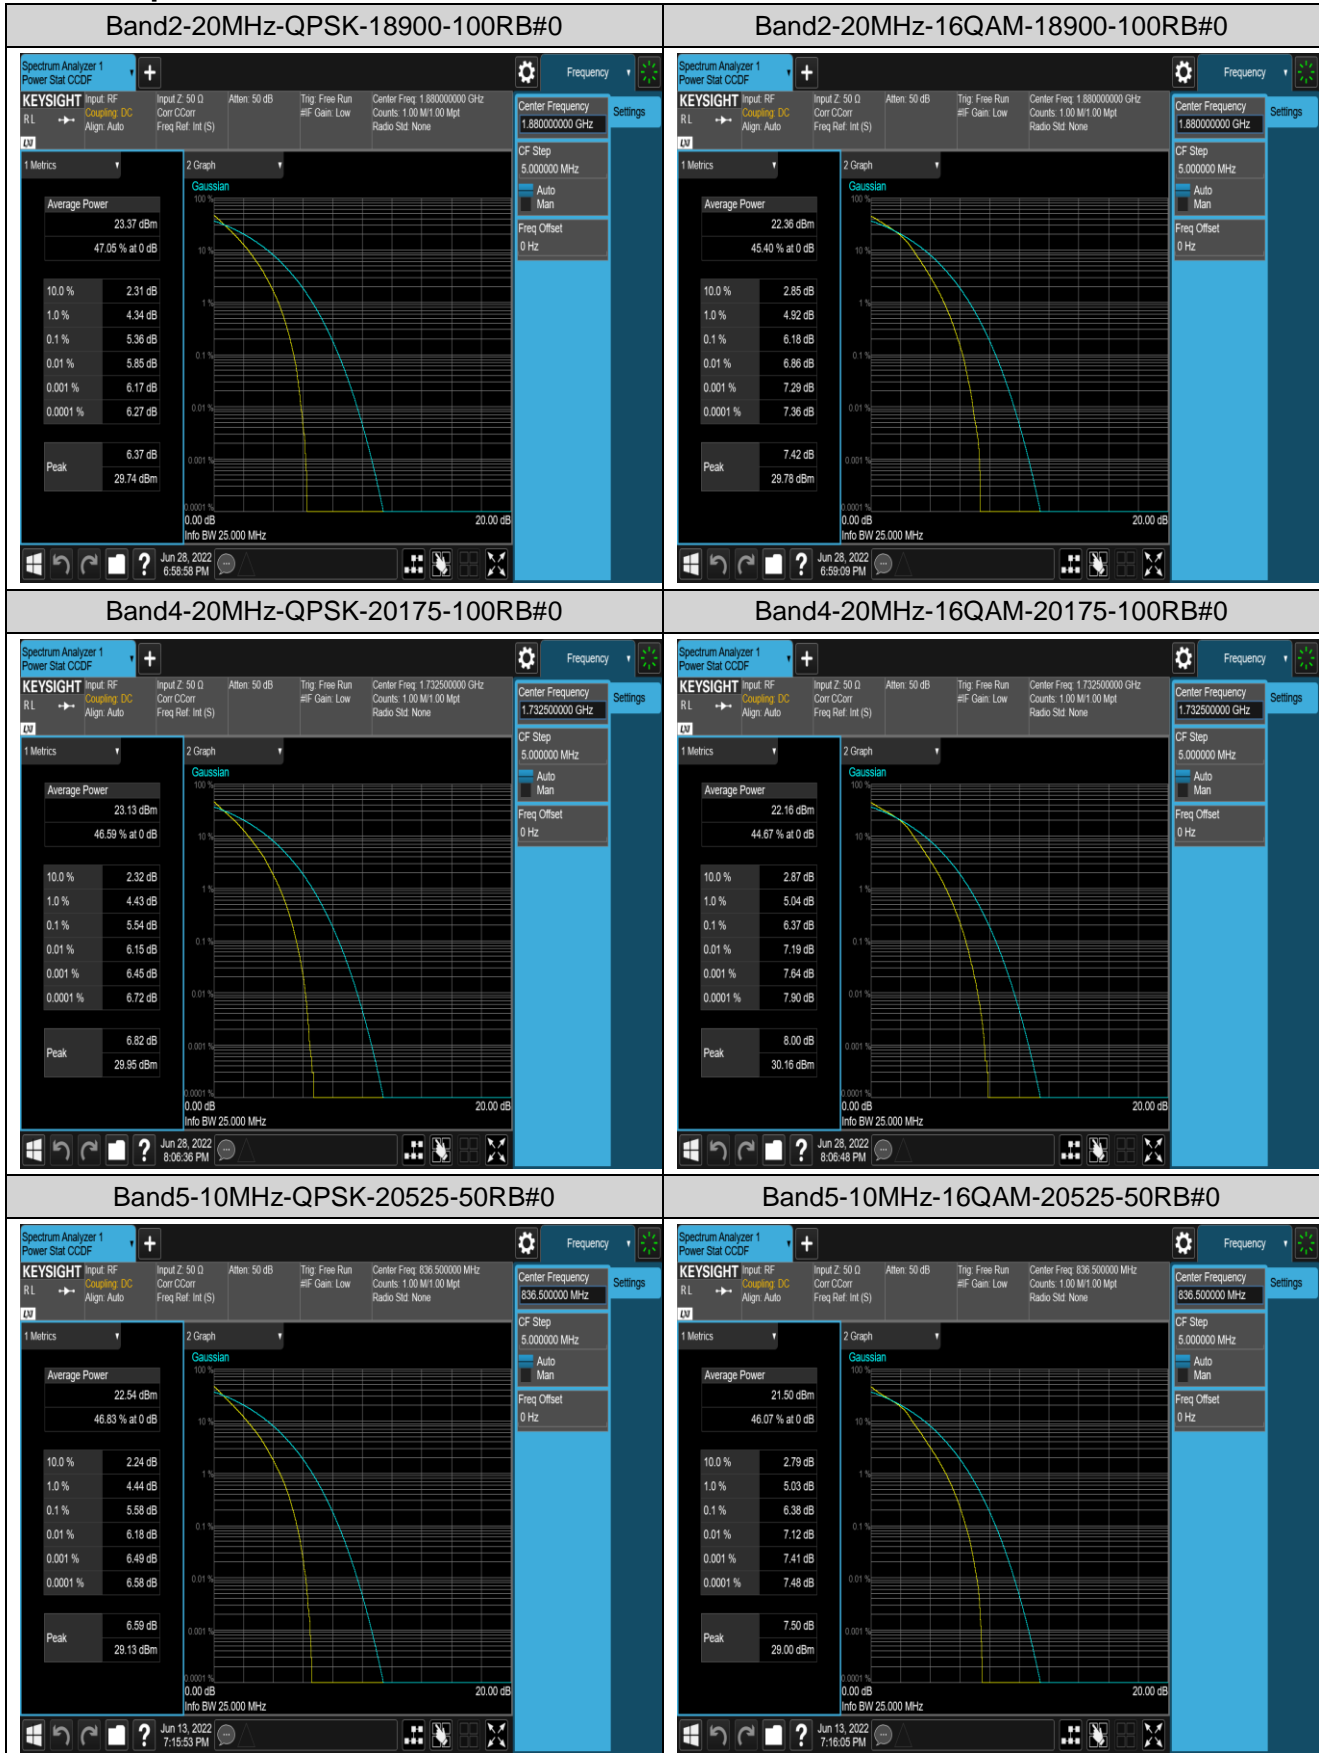

Test Graphs