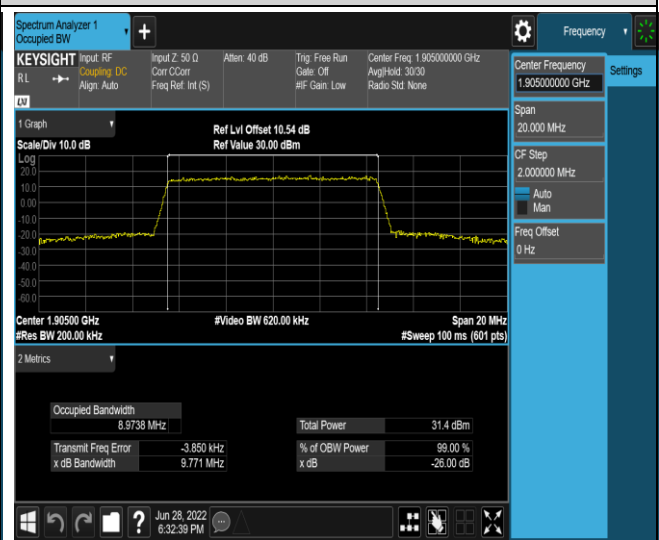

Test Graphs

Band2-10MHz-QPSK-19150-50RB#0

Band2-10MHz-16QAM-18650-50RB#0

Band2-10MHz-16QAM-18900-50RB#0

Band2-10MHz-16QAM-19150-50RB#0

Band2-15MHz-QPSK-18675-75RB#0

Band2-15MHz-QPSK-18900-75RB#0

Band2-15MHz-QPSK-19125-75RB#0