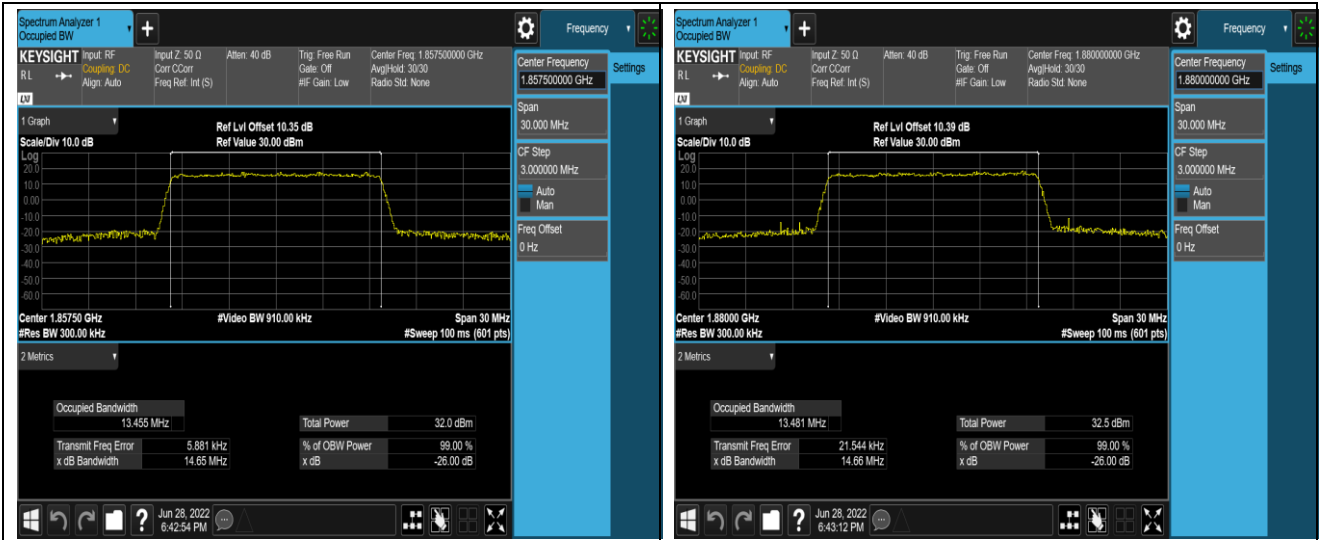

Test Graphs

Band2-10MHz-QPSK-19150-50RB#0

Band2-10MHz-16QAM-18650-50RB#0

Band2-10MHz-16QAM-18900-50RB#0

Band2-10MHz-16QAM-19150-50RB#0

Band2-15MHz-QPSK-18675-75RB#0

Band2-15MHz-QPSK-18900-75RB#0

Band2-15MHz-QPSK-19125-75RB#0