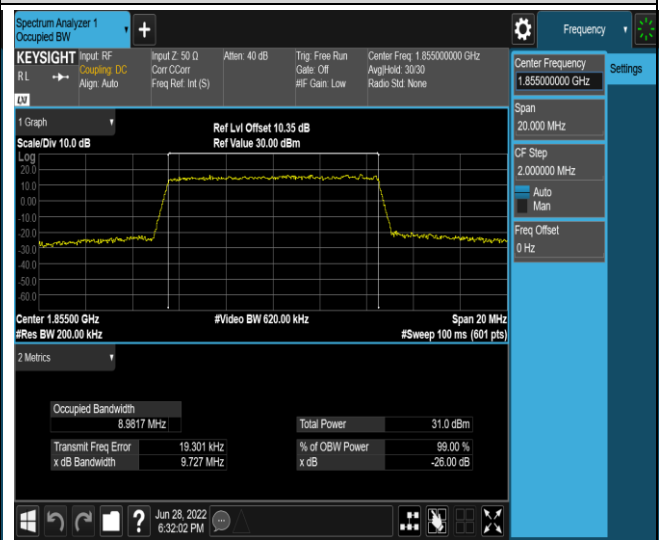

Test Graphs

Band2-10MHz-QPSK-19150-50RB#0

Band2-10MHz-16QAM-18650-50RB#0

Band2-10MHz-16QAM-18900-50RB#0

Band2-10MHz-16QAM-19150-50RB#0

Band2-15MHz-QPSK-18675-75RB#0

Band2-15MHz-QPSK-18900-75RB#0

Band2-15MHz-QPSK-19125-75RB#0