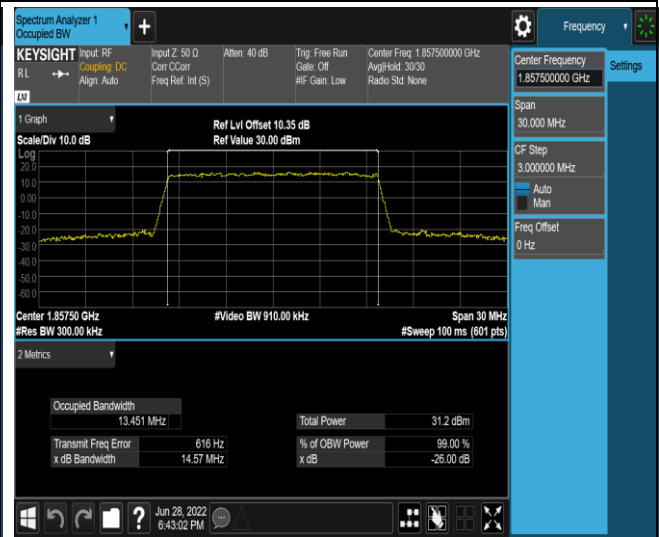

Band2-15MHz-16QAM-18675-75RB#0

Band2-15MHz-16QAM-19125-75RB#0