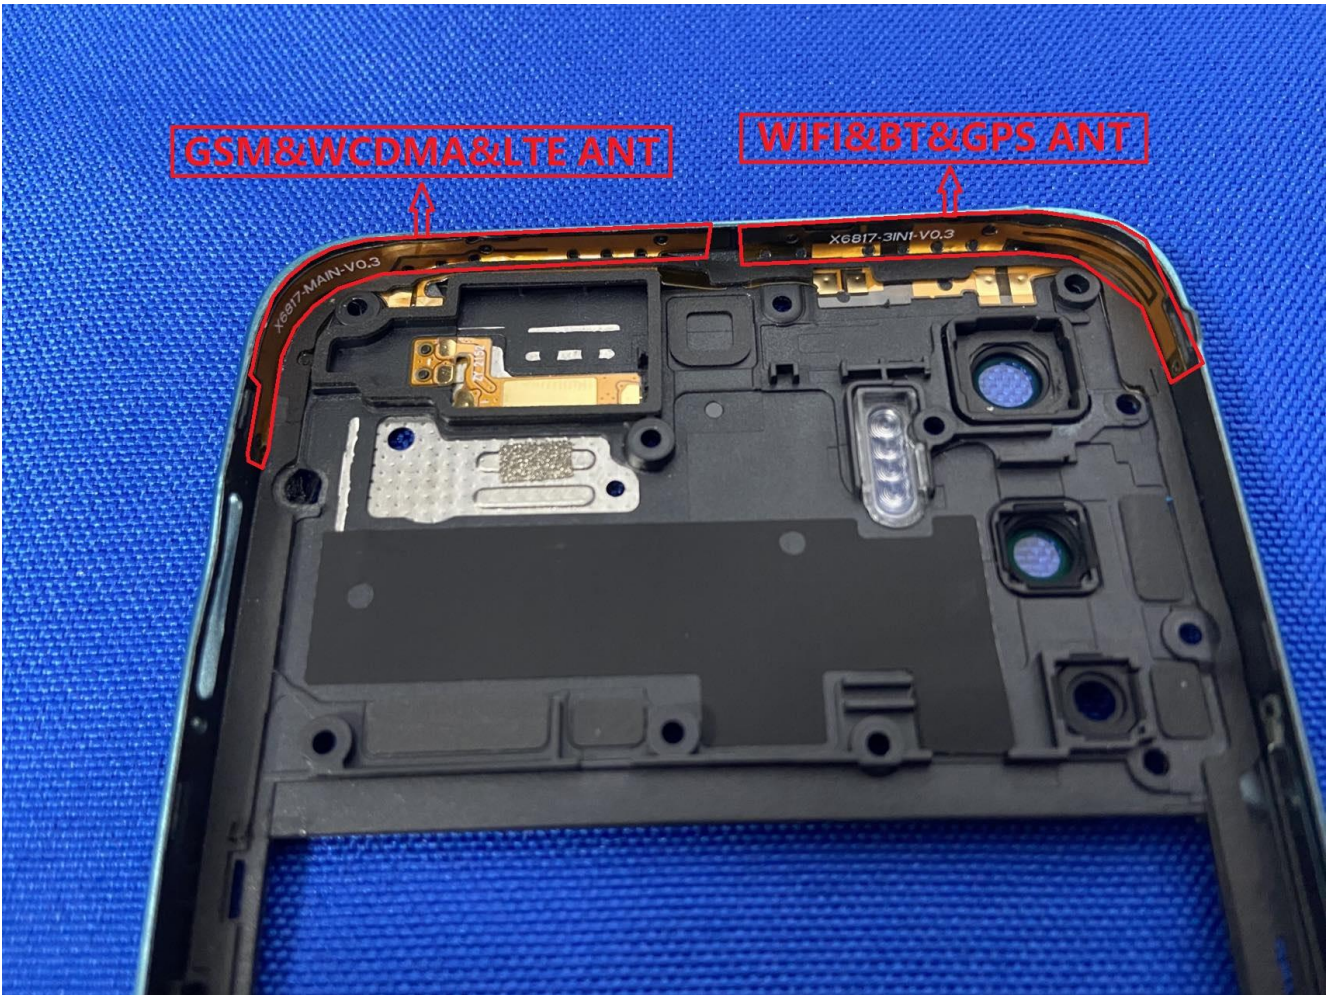

### EUT Photos (Model: X6817)

EUT Antenna Locations

### SAR Test Setup Photos

#### Head

Right Cheek

Right Tilted

Left Cheek

Left Tilted

#### Body

Front side (10mm)

Back side(10mm)

Left side(10mm)

Right side(10mm)

Top side(10mm)

Bottom side(10mm)