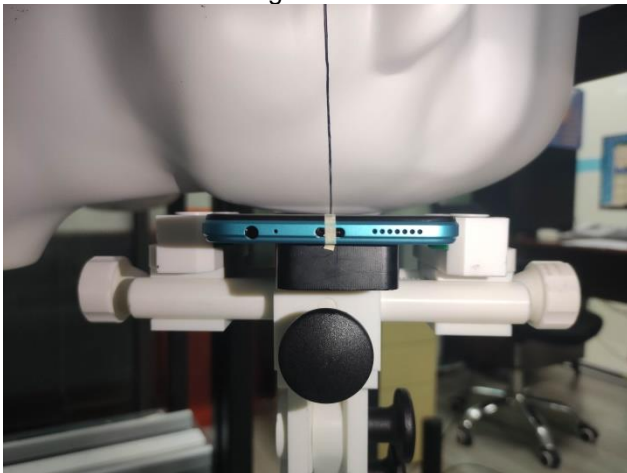

### SAR Test Setup Photos

#### Head

Right Cheek

Right Tilted

Left Cheek

Left Tilted

#### Body

Front side (10mm)

Back side(10mm)

Left side(10mm)

Right side(10mm)

Top side(10mm)

Bottom side(10mm)