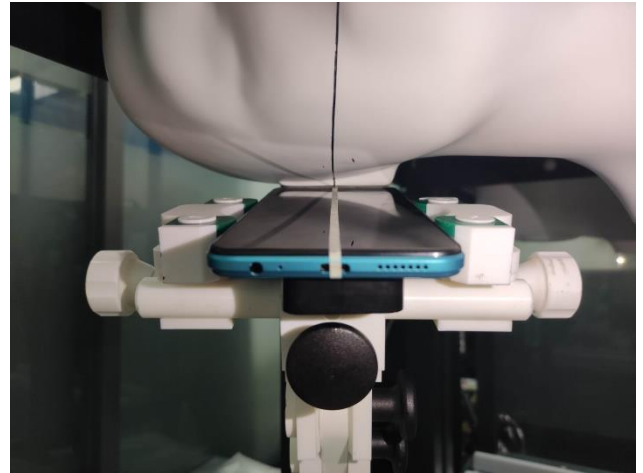

Right Tilted