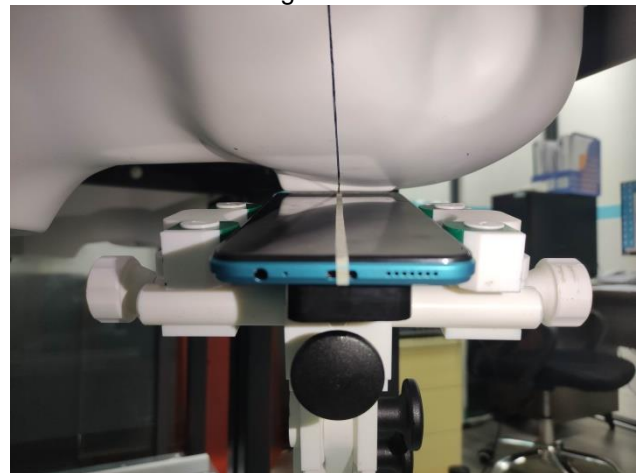

### SAR Test Setup Photos

#### Head

Right Cheek

Right Tilted

Left Cheek

Left Tilted

#### Body

Front side (10mm)

Back side(10mm)

Left side(10mm)

Right side(10mm)

Top side(10mm)

Bottom side(10mm)