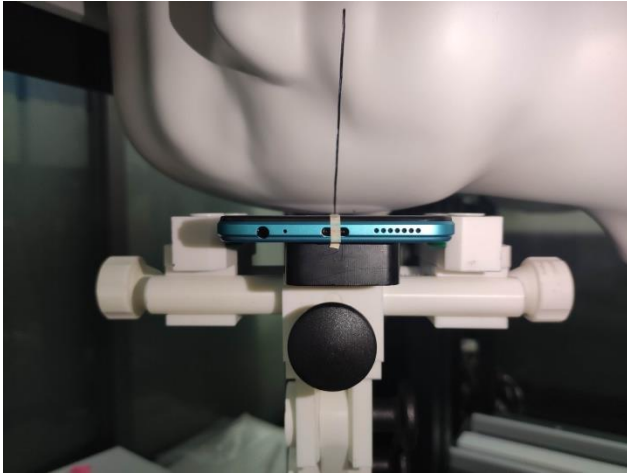

SAR Test Setup Photos

Head

Right Cheek