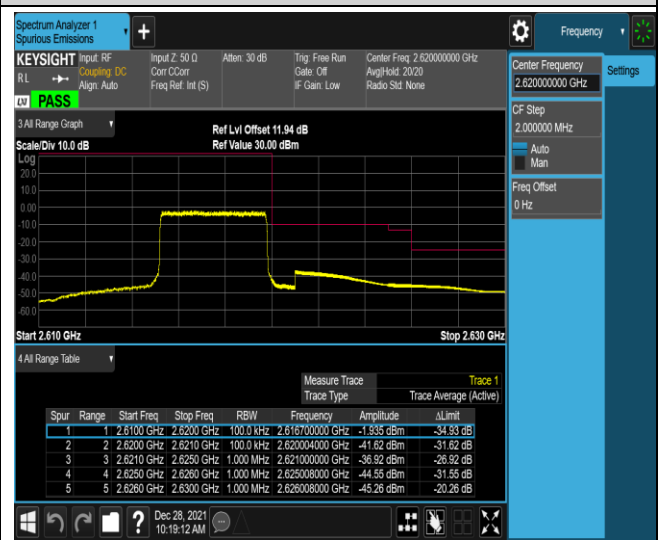

Band38-5MHz-QPSK-38225-25RB#0

Band38-5MHz-16QAM-37775-1RB#24