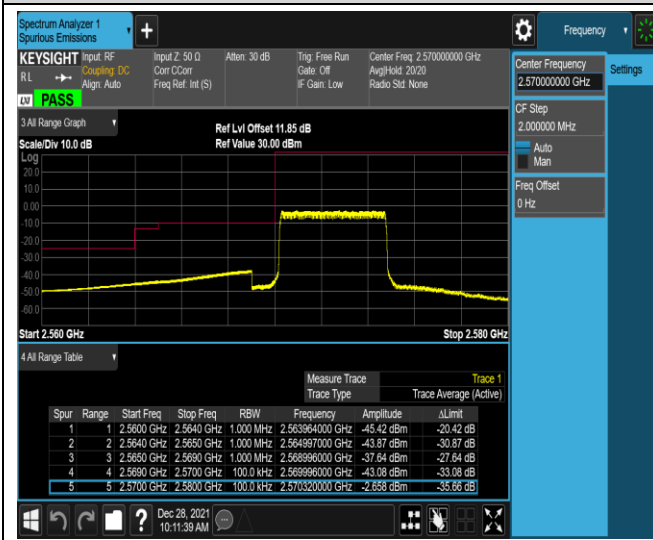

Band38-5MHz-QPSK-38225-25RB#0

Band38-5MHz-16QAM-37775-1RB#0

Band38-5MHz-16QAM-37775-1RB#24

Band38-5MHz-16QAM-37775-25RB#0

Band38-5MHz-16QAM-38225-1RB#0

Band38-5MHz-16QAM-38225-1RB#24

Band38-5MHz-16QAM-38225-25RB#0