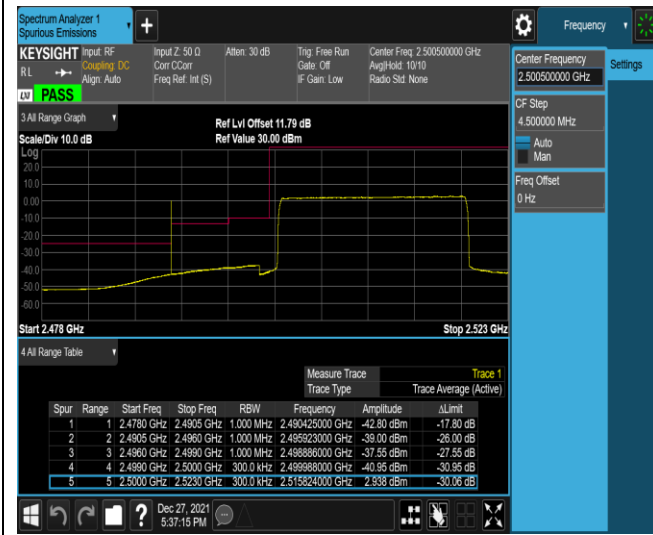

Band5-10MHz-16QAM-20600-1RB#0

Band5-10MHz-16QAM-20600-1RB#49

Band5-10MHz-16QAM-20600-50RB#0

Band7-5MHz-QPSK-20775-1RB#0

Band7-5MHz-QPSK-20775-1RB#24

Band7-20MHz-QPSK-20850-100RB#0

Band7-20MHz-QPSK-21350-1RB#0