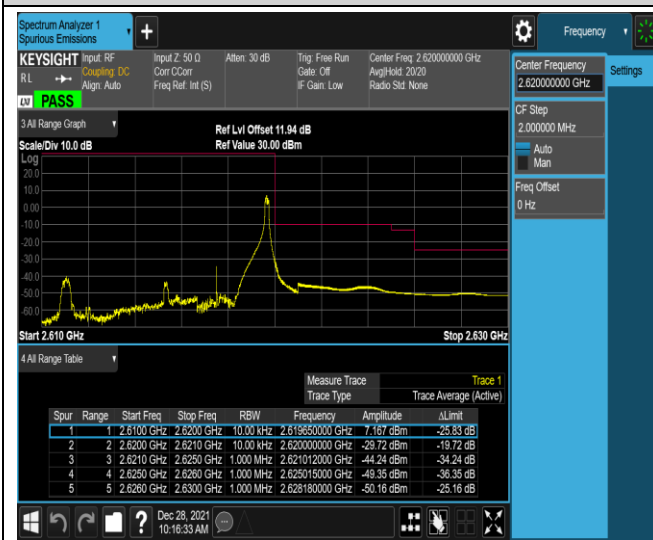

Band38-5MHz-QPSK-38225-25RB#0

Band38-5MHz-16QAM-37775-1RB#0

Band38-5MHz-16QAM-37775-1RB#24

Band38-5MHz-16QAM-37775-25RB#0

Band38-5MHz-16QAM-38225-1RB#0

Band38-5MHz-16QAM-38225-1RB#24

Band38-5MHz-16QAM-38225-25RB#0