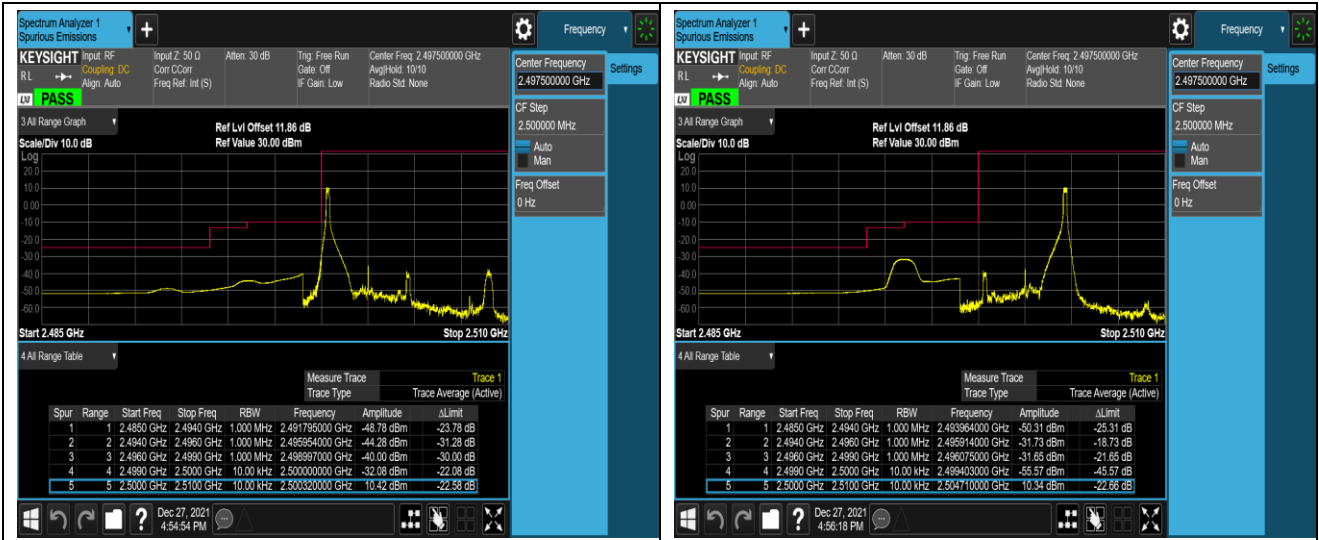

Band5-10MHz-16QAM-20600-1RB#0

Band5-10MHz-16QAM-20600-1RB#49

Band5-10MHz-16QAM-20600-50RB#0

Band7-5MHz-QPSK-20775-1RB#0

Band7-5MHz-QPSK-20775-1RB#24

Band7-20MHz-QPSK-20850-100RB#0

Band7-20MHz-QPSK-21350-1RB#0