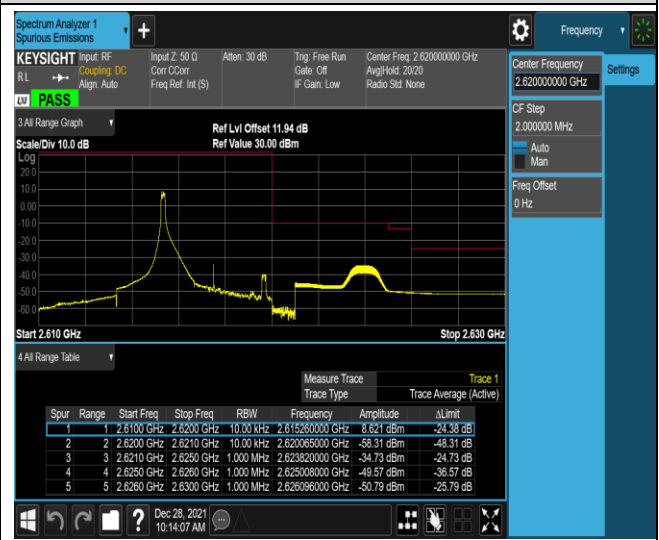

Band38-5MHz-QPSK-38225-25RB#0

Band38-5MHz-16QAM-37775-1RB#0

Band38-5MHz-16QAM-37775-1RB#24

Band38-5MHz-16QAM-37775-25RB#0

Band38-5MHz-16QAM-38225-1RB#0

Band38-5MHz-16QAM-38225-1RB#24

Band38-5MHz-16QAM-38225-25RB#0