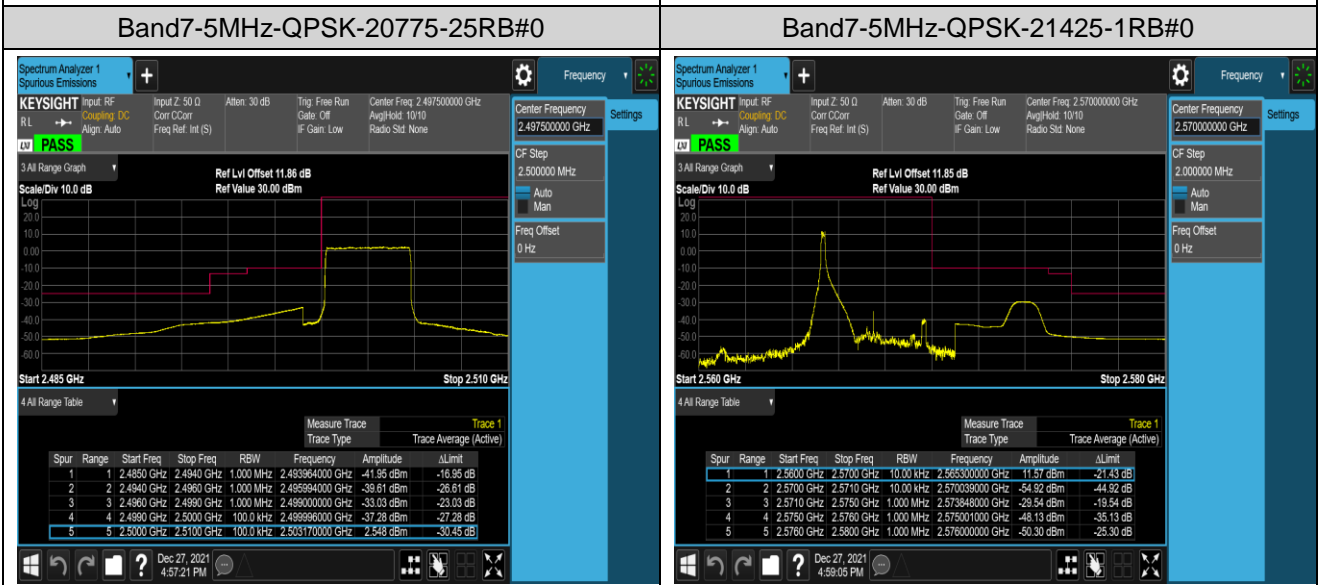

Band5-10MHz-16QAM-20600-1RB#0

Band5-10MHz-16QAM-20600-1RB#49

Band5-10MHz-16QAM-20600-50RB#0

Band7-5MHz-QPSK-20775-1RB#0

Band7-5MHz-QPSK-20775-1RB#24

Band7-20MHz-QPSK-20850-100RB#0

Band7-20MHz-QPSK-21350-1RB#0