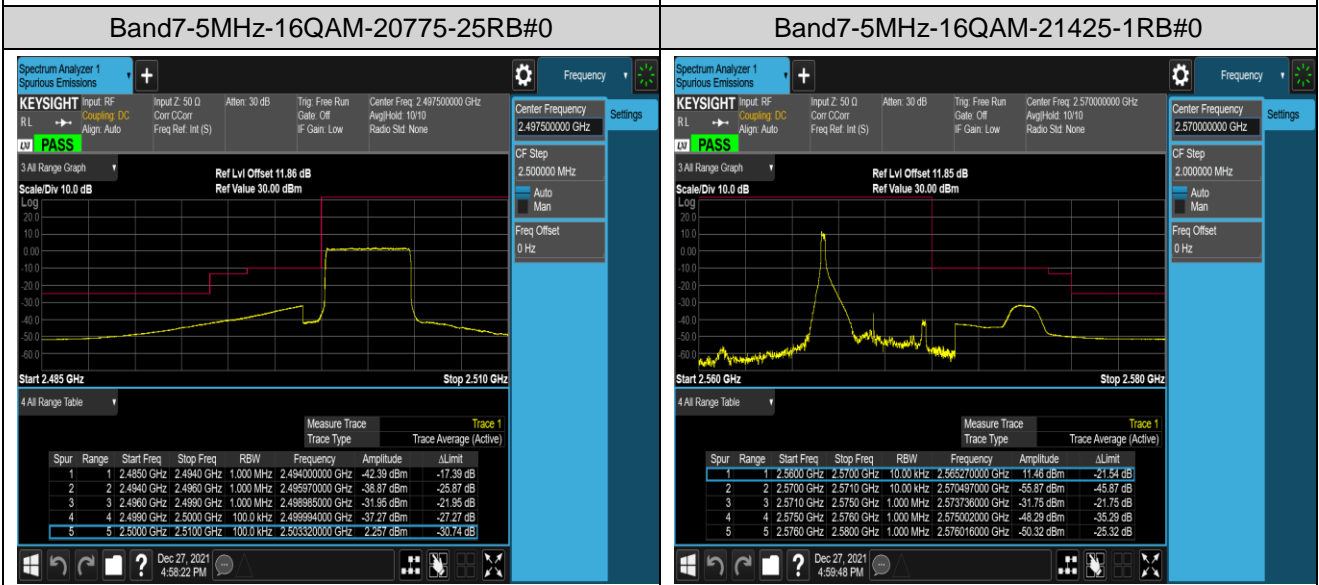

Band5-10MHz-16QAM-20600-1RB#0

Band5-10MHz-16QAM-20600-1RB#49

Band5-10MHz-16QAM-20600-50RB#0

Band7-5MHz-QPSK-20775-1RB#0

Band7-5MHz-QPSK-20775-1RB#24

Band7-20MHz-QPSK-20850-100RB#0

Band7-20MHz-QPSK-21350-1RB#0