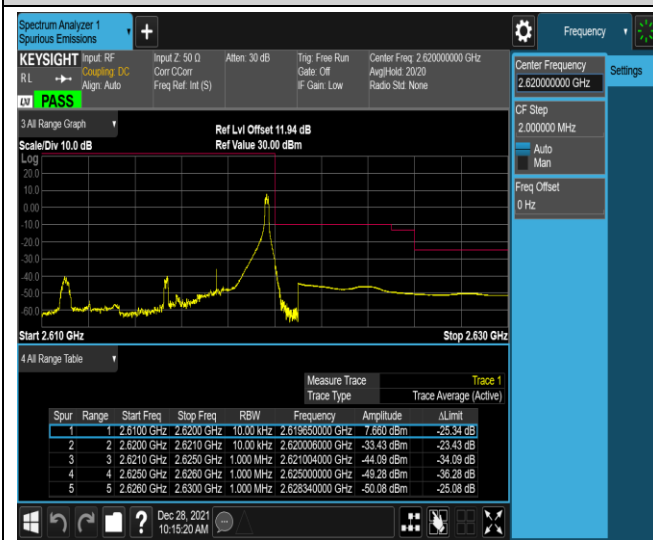

Band38-5MHz-QPSK-38225-1RB#24

Band38-5MHz-16QAM-37775-1RB#0