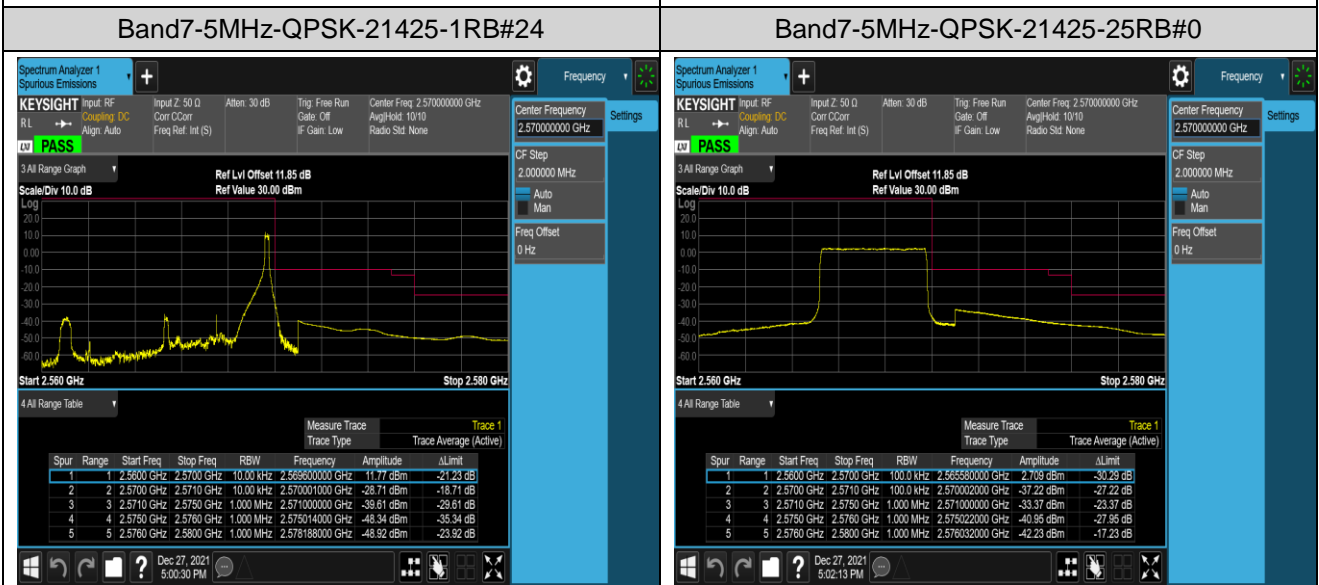

Band5-10MHz-16QAM-20600-1RB#0

Band5-10MHz-16QAM-20600-1RB#49

Band5-10MHz-16QAM-20600-50RB#0

Band7-5MHz-QPSK-20775-1RB#0

Band7-5MHz-QPSK-20775-1RB#24

Band7-20MHz-QPSK-20850-100RB#0

Band7-20MHz-QPSK-21350-1RB#0