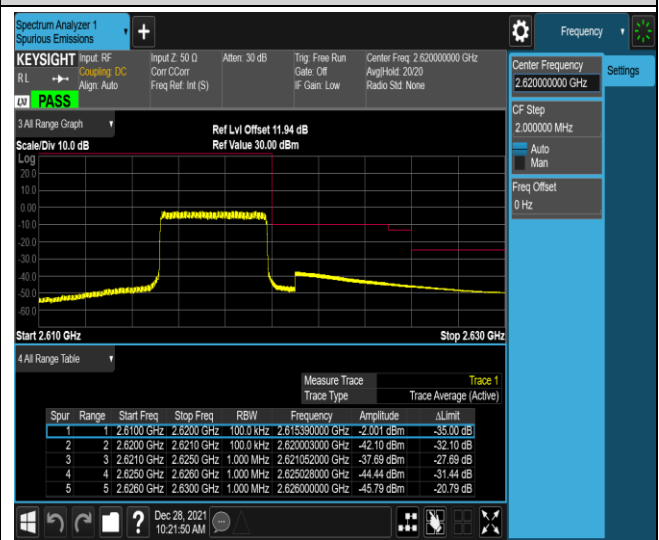

Band38-5MHz-16QAM-38225-25RB#0

Band38-20MHz-QPSK-37850-1RB#99