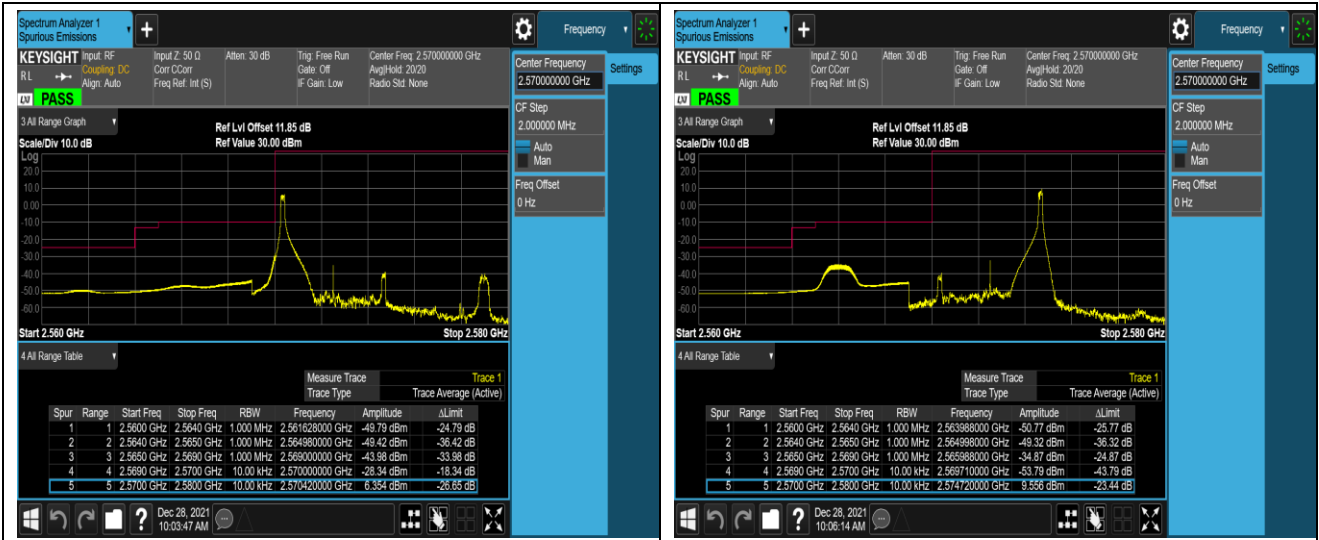

Band38-5MHz-16QAM-37775-1RB#0

Band38-5MHz-16QAM-37775-1RB#24

Band38-5MHz-16QAM-37775-25RB#0

Band38-5MHz-16QAM-38225-1RB#0