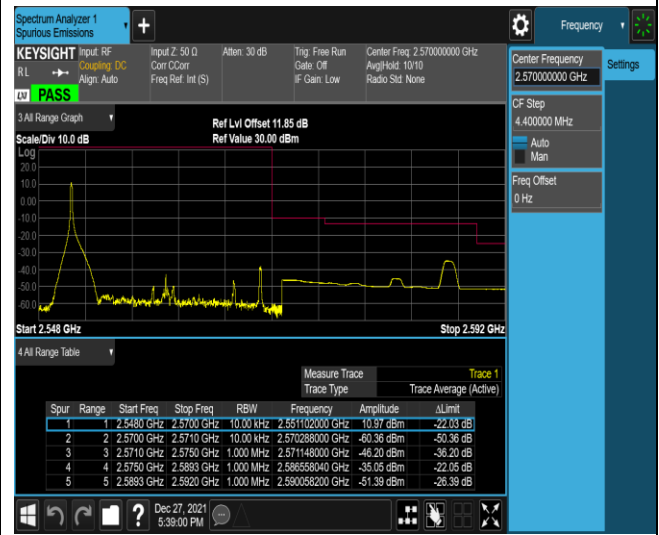

Band5-10MHz-16QAM-20600-1RB#0

Band5-10MHz-16QAM-20600-1RB#49

Band5-10MHz-16QAM-20600-50RB#0

Band7-5MHz-QPSK-20775-1RB#0

Band7-5MHz-QPSK-20775-1RB#24

Band7-20MHz-QPSK-20850-100RB#0

Band7-20MHz-QPSK-21350-1RB#0