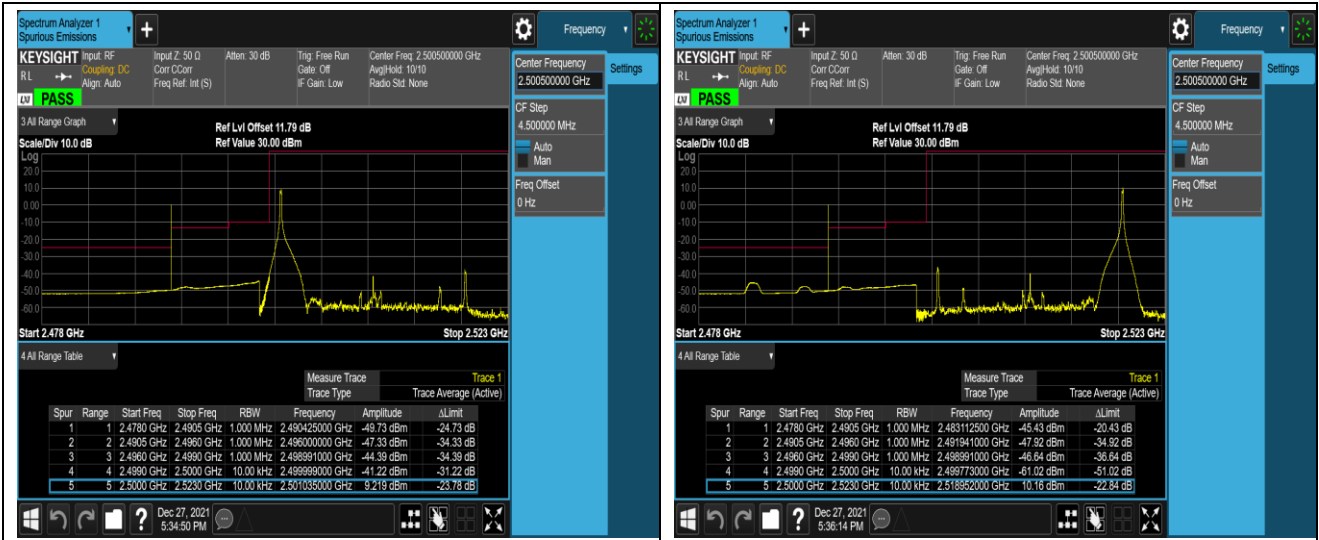

Band7-20MHz-16QAM-20850-1RB#0

Band7-20MHz-16QAM-20850-1RB#99