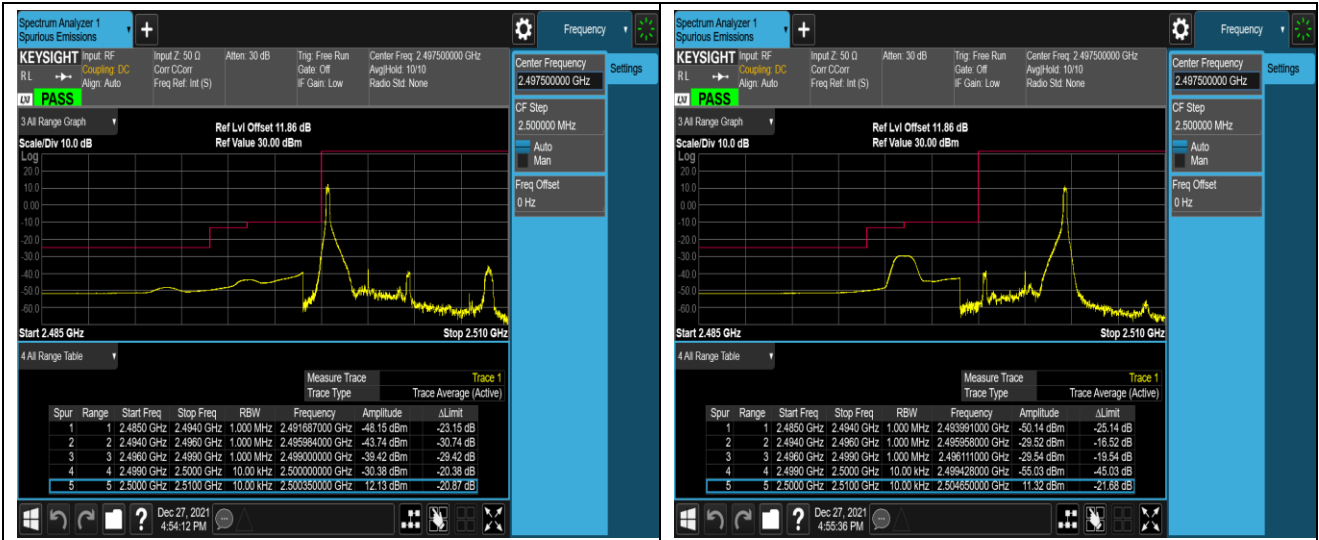

Band5-10MHz-16QAM-20600-1RB#0

Band5-10MHz-16QAM-20600-1RB#49

Band5-10MHz-16QAM-20600-50RB#0

Band7-5MHz-QPSK-20775-1RB#0

Band7-5MHz-QPSK-20775-1RB#24

Band7-20MHz-QPSK-20850-100RB#0

Band7-20MHz-QPSK-21350-1RB#0