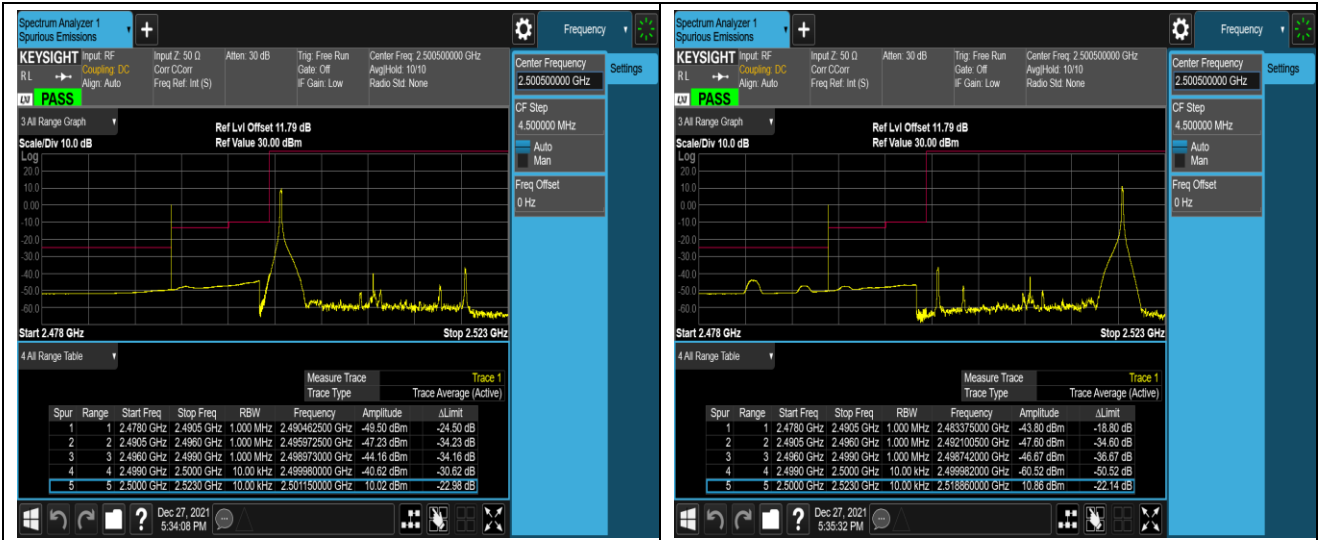

Band5-10MHz-16QAM-20600-1RB#0

Band5-10MHz-16QAM-20600-1RB#49

Band5-10MHz-16QAM-20600-50RB#0

Band7-5MHz-QPSK-20775-1RB#0

Band7-5MHz-QPSK-20775-1RB#24

Band7-20MHz-QPSK-20850-100RB#0

Band7-20MHz-QPSK-21350-1RB#0