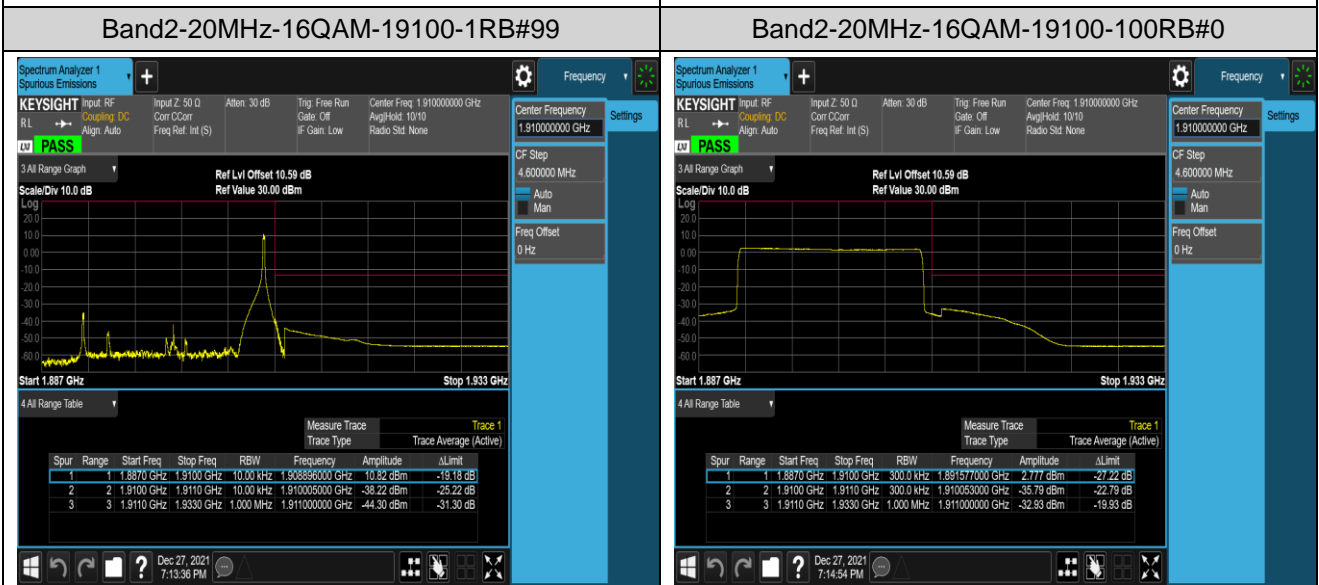

Remark: All bandwidth and all modulation had been tested, but only the worst case data displayed in this report.

Test Graphs

Band4-1.4MHz-QPSK-19957-6RB#0

Band4-1.4MHz-QPSK-20393-1RB#0

Band4-1.4MHz-QPSK-20393-1RB#5