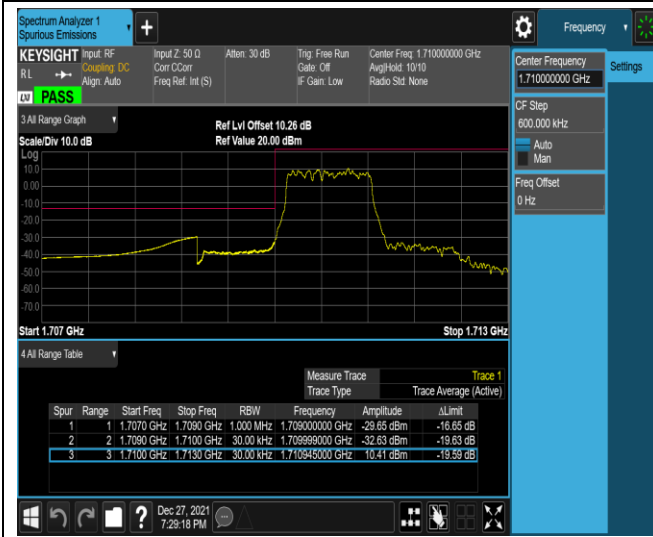

Remark: All bandwidth and all modulation had been tested, but only the worst case data displayed in this report.

Test Graphs

Band4-1.4MHz-QPSK-19957-6RB#0

Band4-1.4MHz-QPSK-20393-1RB#0

Band4-1.4MHz-QPSK-20393-1RB#5

Band4-1.4MHz-QPSK-20393-6RB#0

Band4-1.4MHz-16QAM-19957-1RB#0

Band4-1.4MHz-16QAM-19957-1RB#5

Band4-20MHz-16QAM-20050-1RB#0 Band4-20MHz-16QAM-20050-1RB#99

Band5-1.4MHz-QPSK-20407-6RB#0

Band5-1.4MHz-QPSK-20643-1RB#0