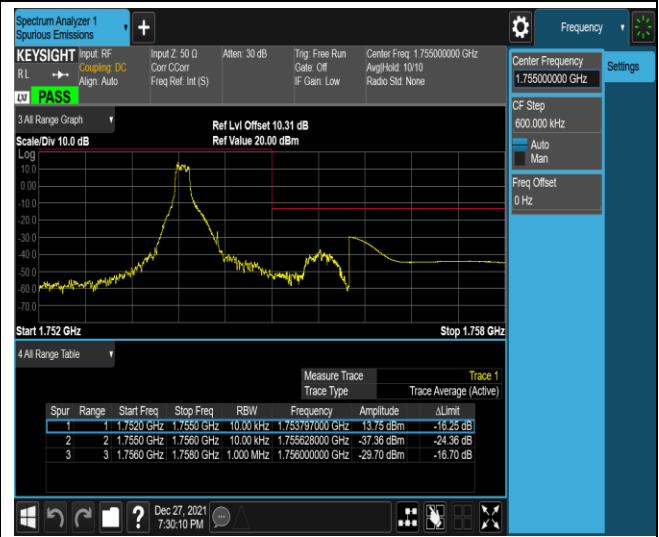

Remark: All bandwidth and all modulation had been tested, but only the worst case data displayed in this report.

Test Graphs

Band4-1.4MHz-QPSK-19957-6RB#0

Band4-1.4MHz-QPSK-20393-1RB#0

Band4-1.4MHz-QPSK-20393-1RB#5