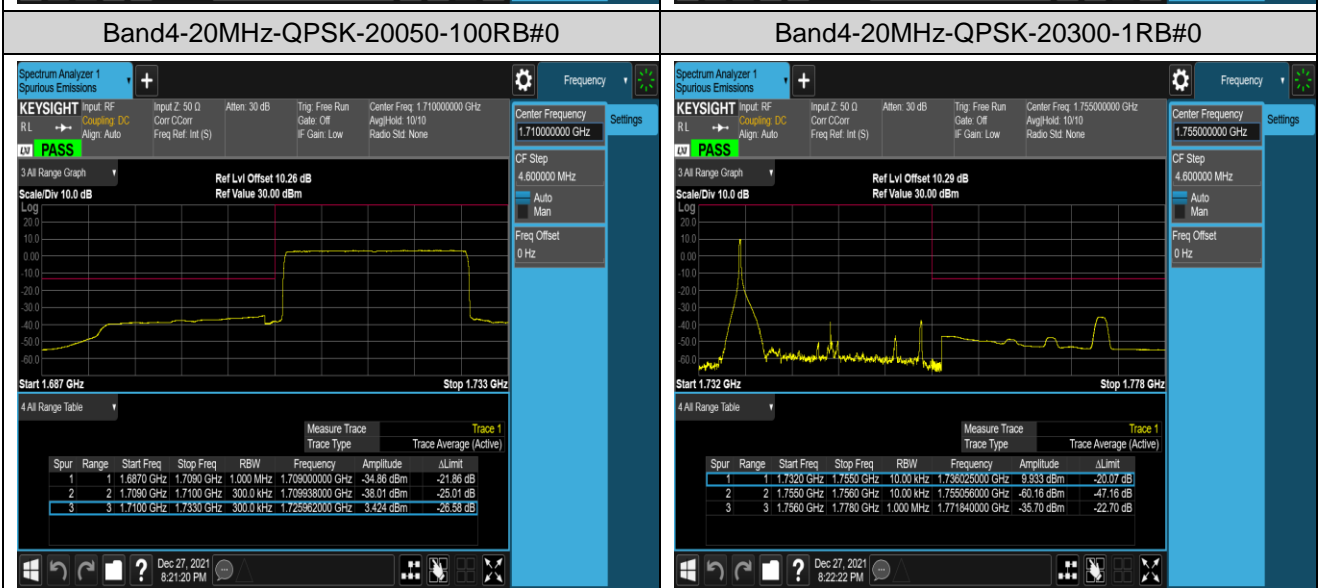

Band4-20MHz-16QAM-20050-1RB#0   Band4-20MHz-16QAM-20050-1RB#99