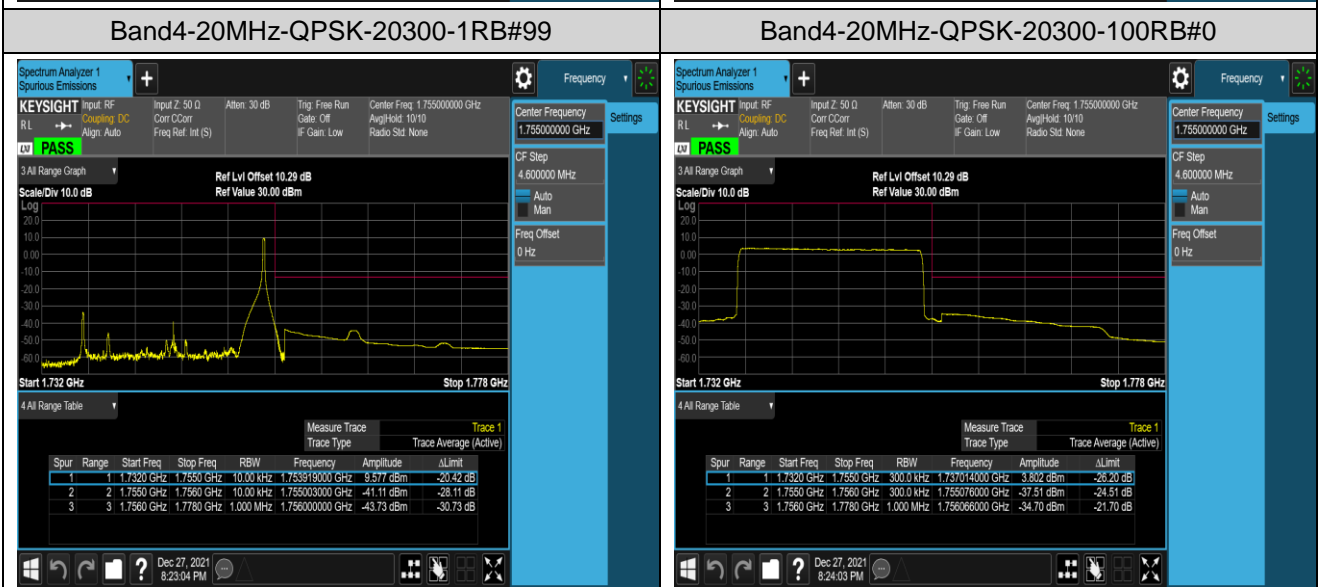

Band4-20MHz-16QAM-20050-1RB#0   Band4-20MHz-16QAM-20050-1RB#99