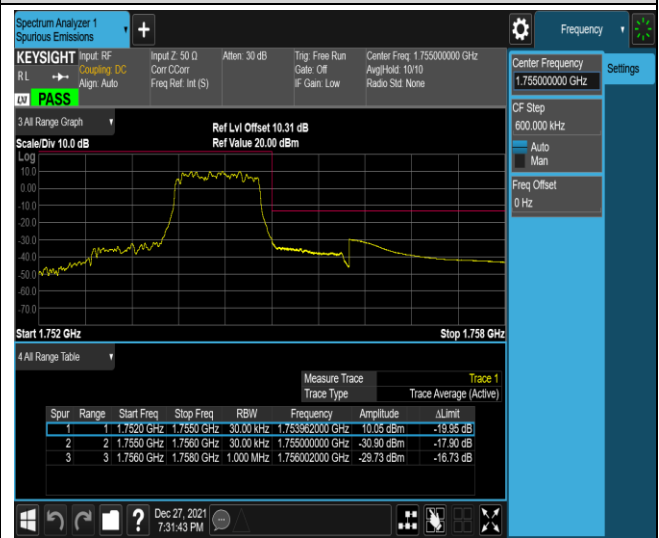

Remark: All bandwidth and all modulation had been tested, but only the worst case data displayed in this report.

Test Graphs

Band4-1.4MHz-QPSK-19957-6RB#0

Band4-1.4MHz-QPSK-20393-1RB#0

Band4-1.4MHz-QPSK-20393-1RB#5

Band4-1.4MHz-QPSK-20393-6RB#0

Band4-1.4MHz-16QAM-19957-1RB#0

Band4-1.4MHz-16QAM-19957-1RB#5

Band4-20MHz-16QAM-20050-1RB#0 Band4-20MHz-16QAM-20050-1RB#99

Band5-1.4MHz-QPSK-20407-6RB#0

Band5-1.4MHz-QPSK-20643-1RB#0