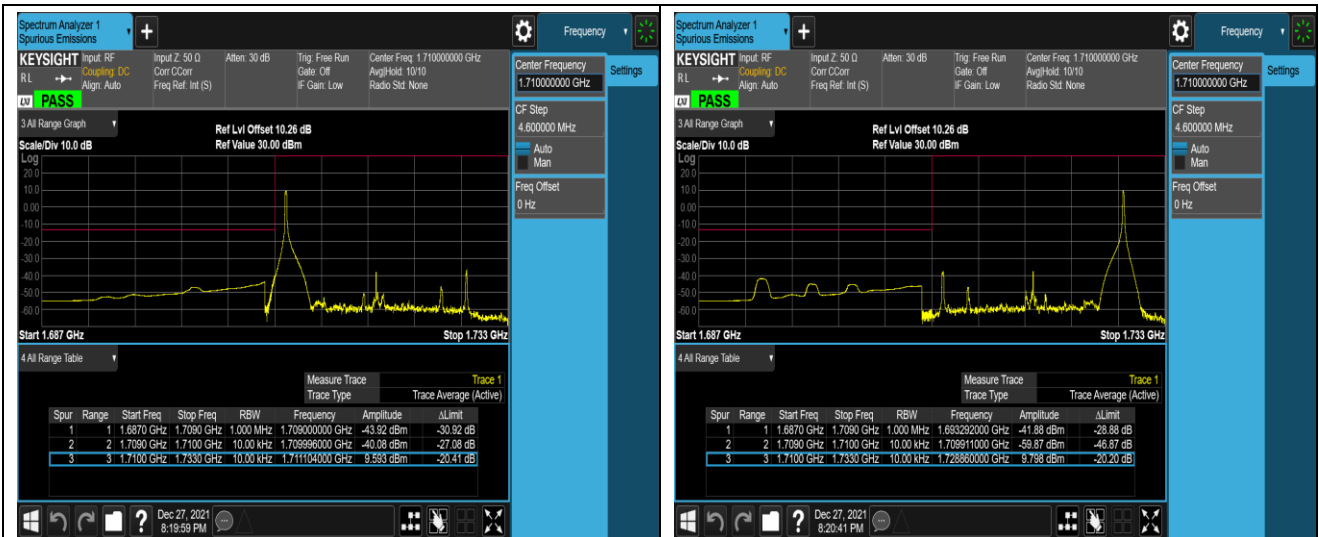

Remark: All bandwidth and all modulation had been tested, but only the worst case data displayed in this report.

Test Graphs

Band4-1.4MHz-QPSK-19957-6RB#0

Band4-1.4MHz-QPSK-20393-1RB#0

Band4-1.4MHz-QPSK-20393-1RB#5

Band4-1.4MHz-QPSK-20393-6RB#0

Band4-1.4MHz-16QAM-19957-1RB#0

Band4-1.4MHz-16QAM-19957-1RB#5

Band4-20MHz-16QAM-20050-1RB#0 Band4-20MHz-16QAM-20050-1RB#99

Band5-1.4MHz-QPSK-20407-6RB#0

Band5-1.4MHz-QPSK-20643-1RB#0