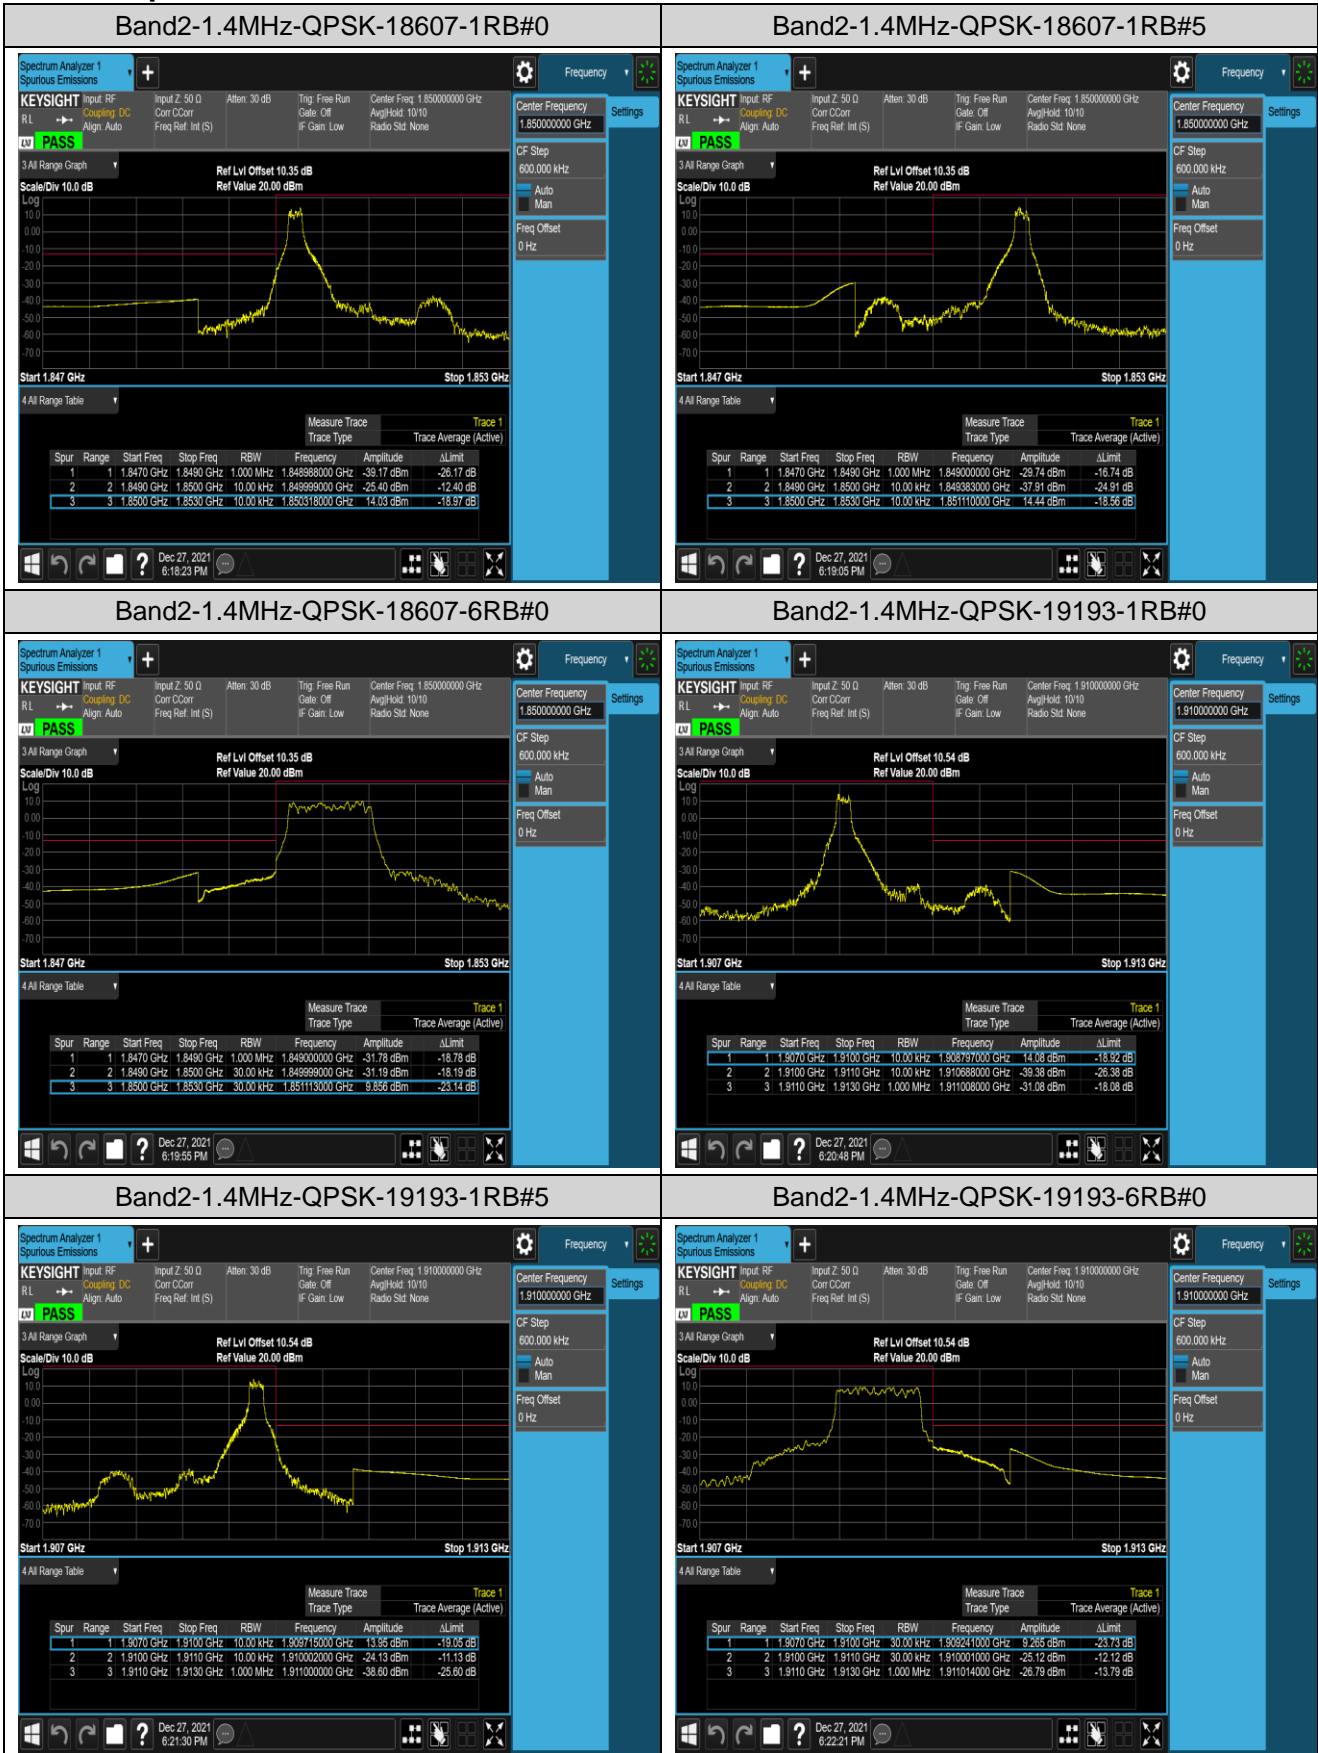

Test Graphs