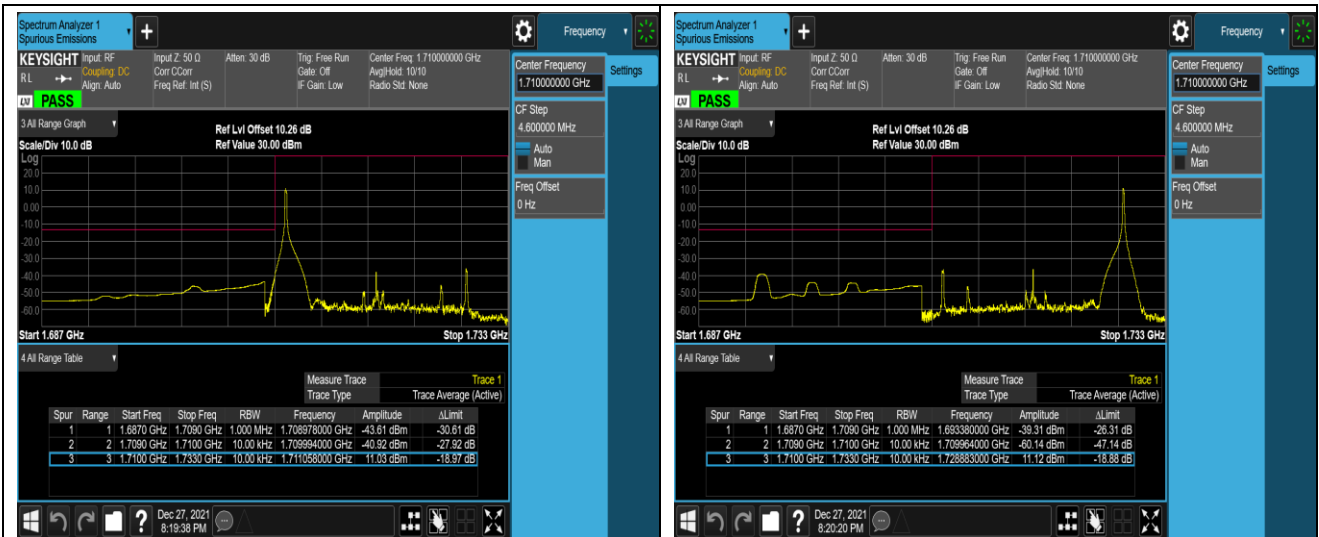

Remark: All bandwidth and all modulation had been tested, but only the worst case data displayed in this report.

Test Graphs

Band4-1.4MHz-QPSK-19957-6RB#0

Band4-1.4MHz-QPSK-20393-1RB#0

Band4-1.4MHz-QPSK-20393-1RB#5

Band4-1.4MHz-QPSK-20393-6RB#0

Band4-1.4MHz-16QAM-19957-1RB#0

Band4-1.4MHz-16QAM-19957-1RB#5

Band4-20MHz-16QAM-20050-1RB#0 Band4-20MHz-16QAM-20050-1RB#99

Band5-1.4MHz-QPSK-20407-6RB#0

Band5-1.4MHz-QPSK-20643-1RB#0