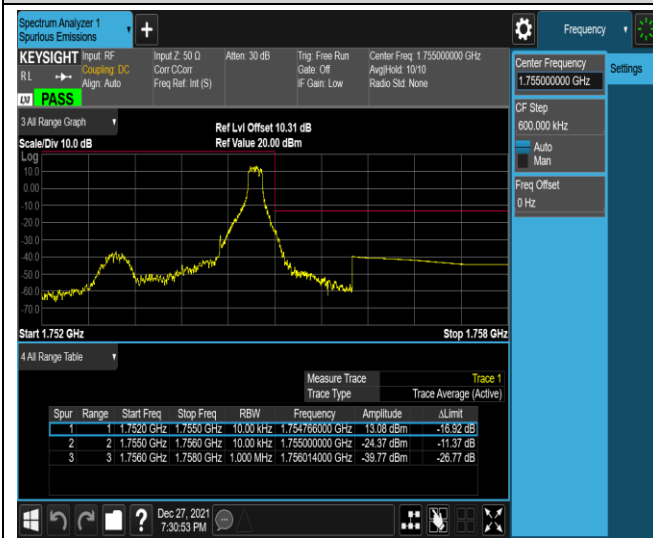

Band4-1.4MHz-QPSK-20393-1RB#5

Band4-1.4MHz-16QAM-19957-1RB#0