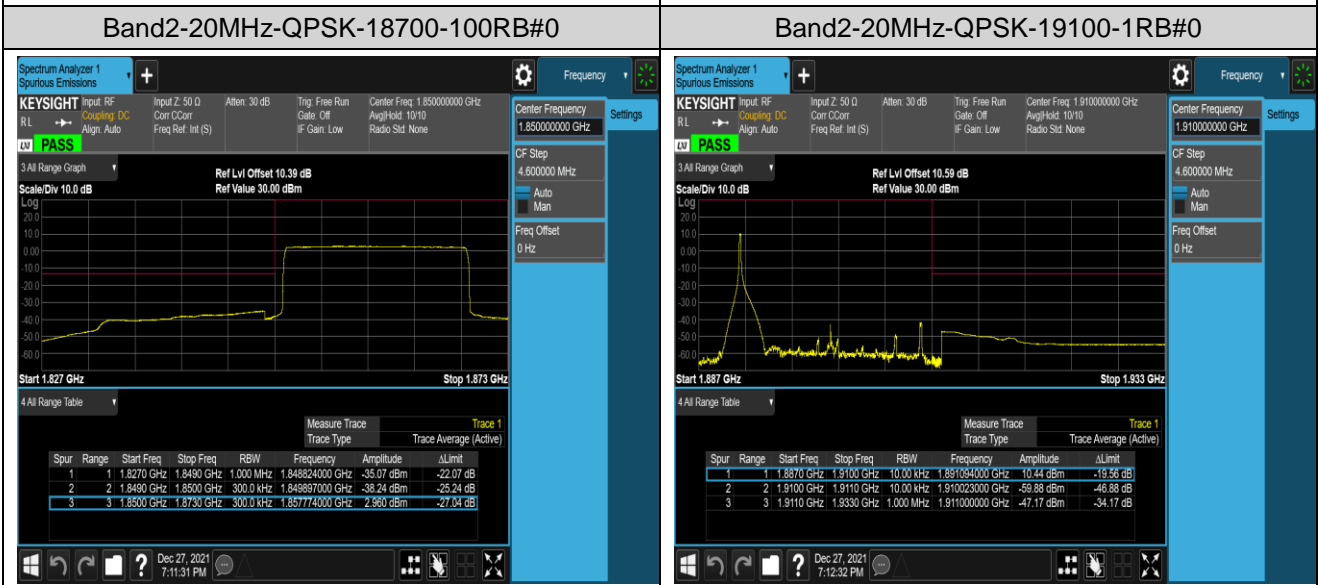

Remark: All bandwidth and all modulation had been tested, but only the worst case data displayed in this report.

Test Graphs

Band4-1.4MHz-QPSK-19957-6RB#0

Band4-1.4MHz-QPSK-20393-1RB#0

Band4-1.4MHz-QPSK-20393-1RB#5