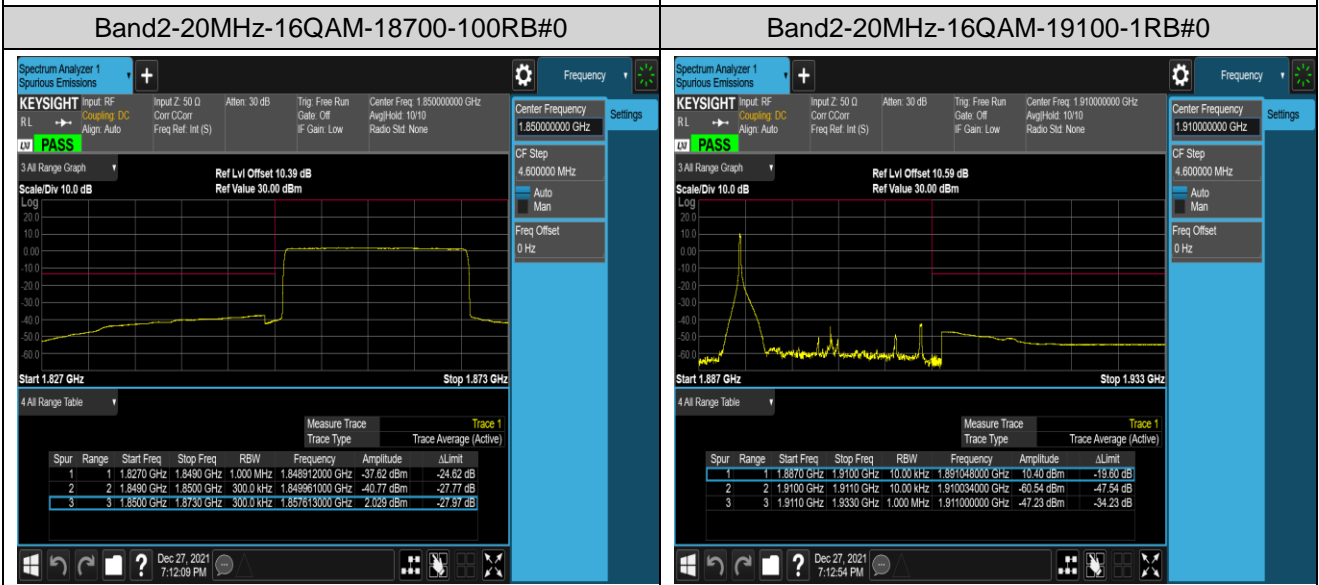

Remark: All bandwidth and all modulation had been tested, but only the worst case data displayed in this report.

Test Graphs

Band4-1.4MHz-QPSK-19957-6RB#0

Band4-1.4MHz-QPSK-20393-1RB#0

Band4-1.4MHz-QPSK-20393-1RB#5