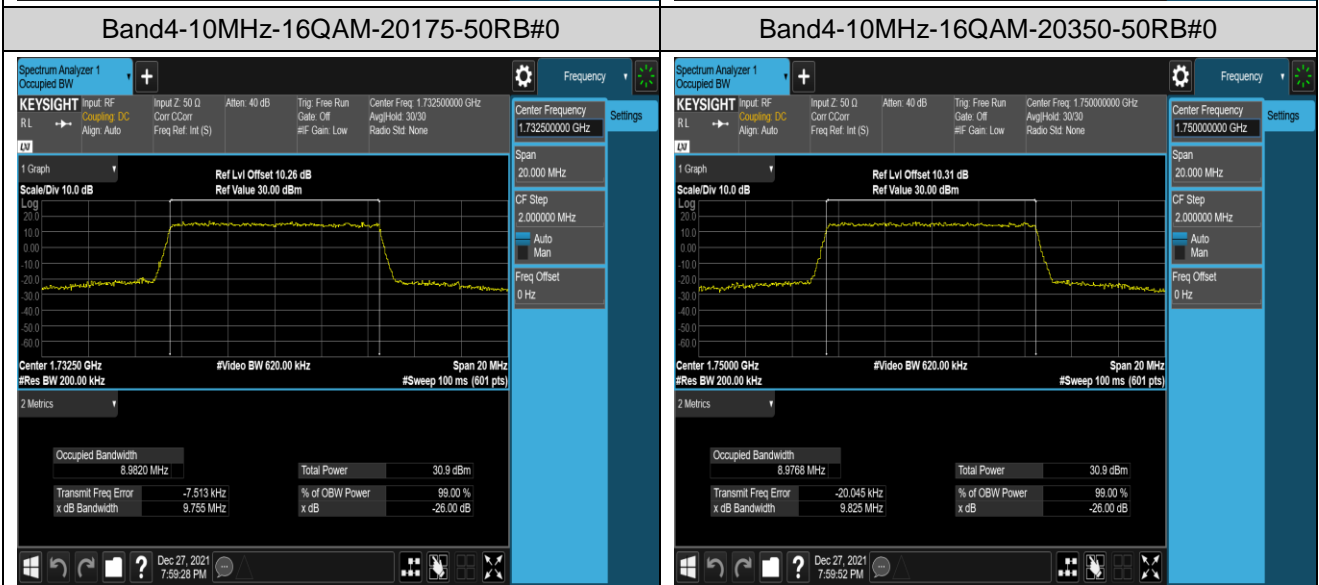

Band4-5MHz-QPSK-20375-25RB#0

Band4-5MHz-16QAM-19975-25RB#0

Band4-5MHz-16QAM-20175-25RB#0

Band4-5MHz-16QAM-20375-25RB#0

Band4-10MHz-QPSK-20000-50RB#0

Band4-10MHz-QPSK-20175-50RB#0

Band4-15MHz-QPSK-20325-75RB#0

Band4-15MHz-16QAM-20025-75RB#0

Band4-15MHz-16QAM-20175-75RB#0

Band4-15MHz-16QAM-20325-75RB#0

Band4-20MHz-QPSK-20050-100RB#0

Band4-20MHz-QPSK-20175-100RB#0

Band5-5MHz-QPSK-20625-25RB#0

Band5-5MHz-16QAM-20425-25RB#0