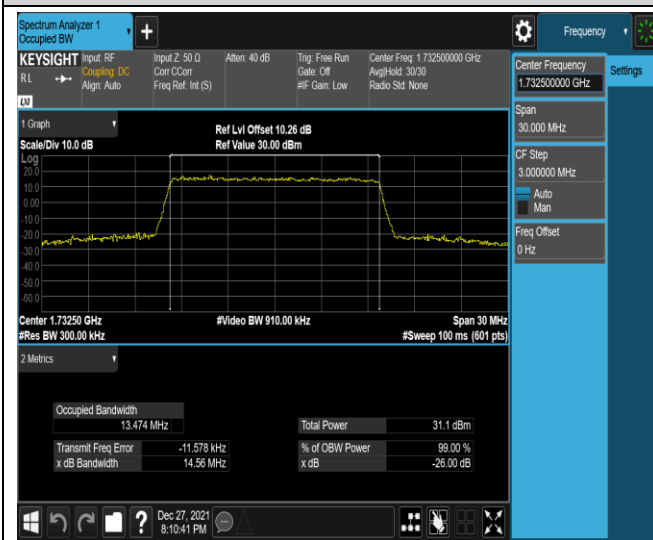

Band4-5MHz-QPSK-20375-25RB#0

Band4-5MHz-16QAM-19975-25RB#0

Band4-5MHz-16QAM-20175-25RB#0

Band4-5MHz-16QAM-20375-25RB#0

Band4-10MHz-QPSK-20000-50RB#0

Band4-10MHz-QPSK-20175-50RB#0

Band4-15MHz-QPSK-20325-75RB#0

Band4-15MHz-16QAM-20025-75RB#0

Band4-15MHz-16QAM-20175-75RB#0

Band4-15MHz-16QAM-20325-75RB#0

Band4-20MHz-QPSK-20050-100RB#0

Band4-20MHz-QPSK-20175-100RB#0

Band5-5MHz-QPSK-20625-25RB#0

Band5-5MHz-16QAM-20425-25RB#0