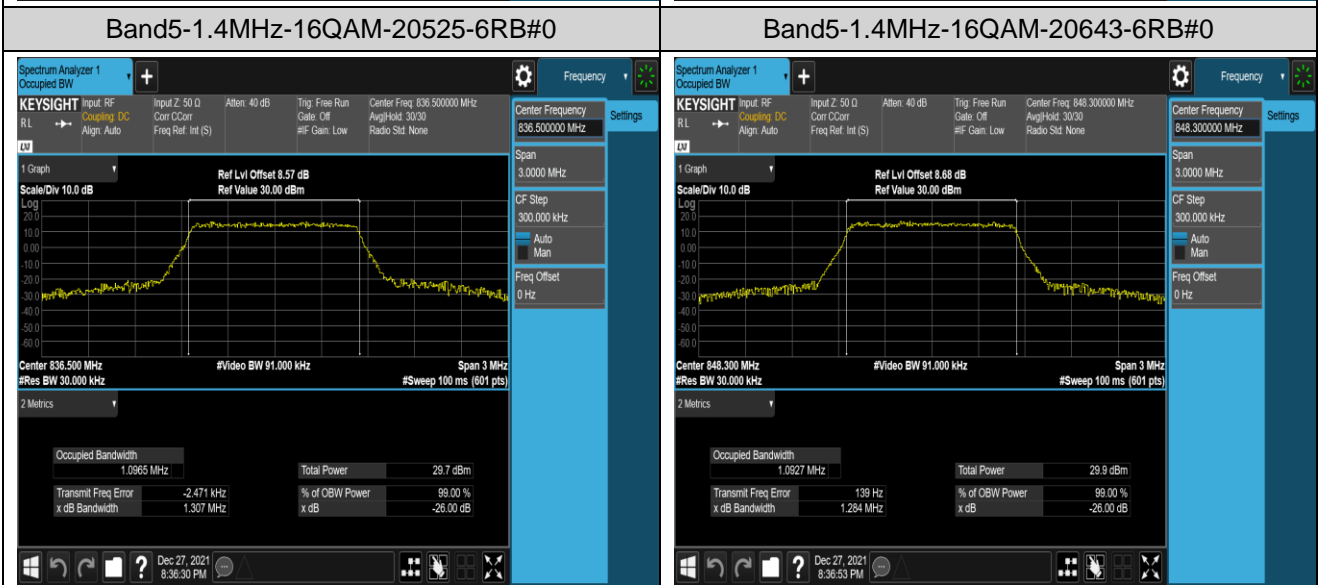

Band4-15MHz-16QAM-20025-75RB#0

Band4-15MHz-16QAM-20175-75RB#0

Band4-15MHz-16QAM-20325-75RB#0

Band4-20MHz-QPSK-20050-100RB#0

Band4-20MHz-QPSK-20175-100RB#0

Band5-5MHz-QPSK-20625-25RB#0

Band5-5MHz-16QAM-20425-25RB#0