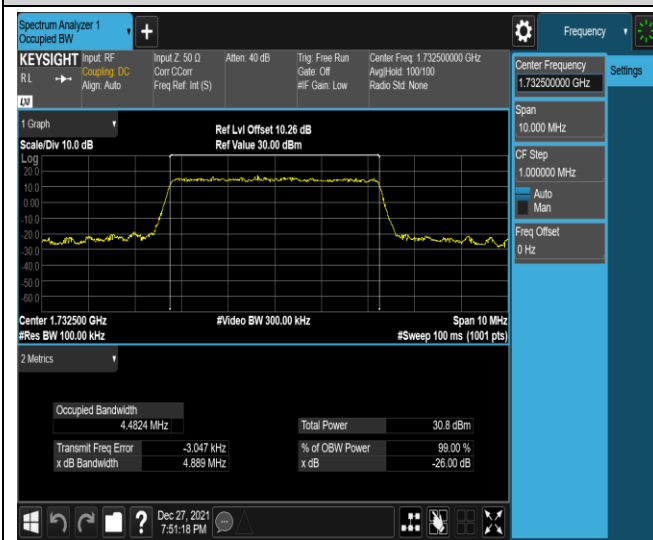

Band4-5MHz-QPSK-20375-25RB#0

Band4-5MHz-16QAM-19975-25RB#0

Band4-5MHz-16QAM-20175-25RB#0

Band4-5MHz-16QAM-20375-25RB#0

Band4-10MHz-QPSK-20000-50RB#0

Band4-10MHz-QPSK-20175-50RB#0

Band4-15MHz-QPSK-20325-75RB#0

Band4-15MHz-16QAM-20025-75RB#0

Band4-15MHz-16QAM-20175-75RB#0

Band4-15MHz-16QAM-20325-75RB#0

Band4-20MHz-QPSK-20050-100RB#0

Band4-20MHz-QPSK-20175-100RB#0

Band5-5MHz-QPSK-20625-25RB#0

Band5-5MHz-16QAM-20425-25RB#0