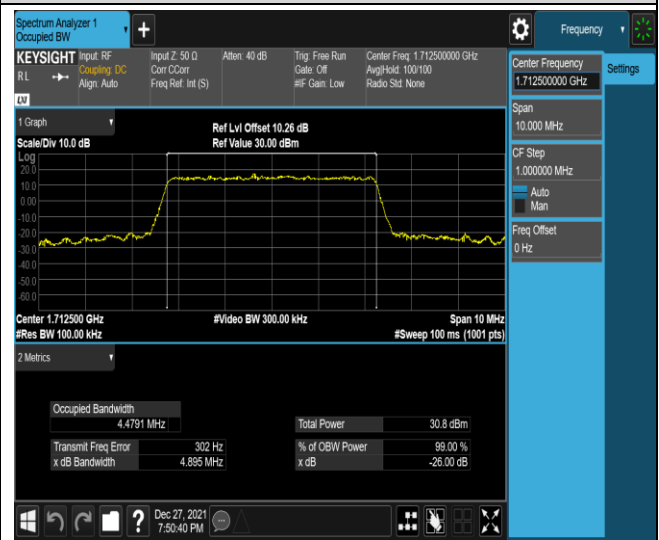

Band4-5MHz-QPSK-20375-25RB#0

Band4-5MHz-16QAM-19975-25RB#0

Band4-5MHz-16QAM-20175-25RB#0

Band4-5MHz-16QAM-20375-25RB#0

Band4-10MHz-QPSK-20000-50RB#0

Band4-10MHz-QPSK-20175-50RB#0

Band4-15MHz-QPSK-20325-75RB#0

Band4-15MHz-16QAM-20025-75RB#0

Band4-15MHz-16QAM-20175-75RB#0

Band4-15MHz-16QAM-20325-75RB#0

Band4-20MHz-QPSK-20050-100RB#0

Band4-20MHz-QPSK-20175-100RB#0

Band5-5MHz-QPSK-20625-25RB#0

Band5-5MHz-16QAM-20425-25RB#0