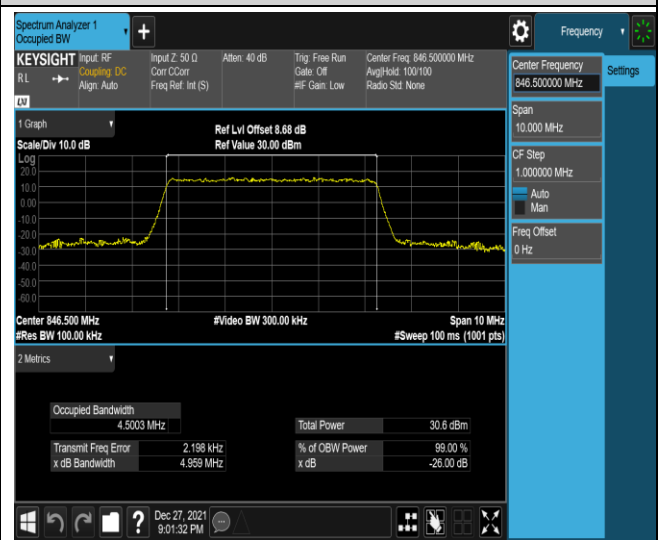

Band5-5MHz-16QAM-20625-25RB#0

Band5-10MHz-QPSK-20525-50RB#0