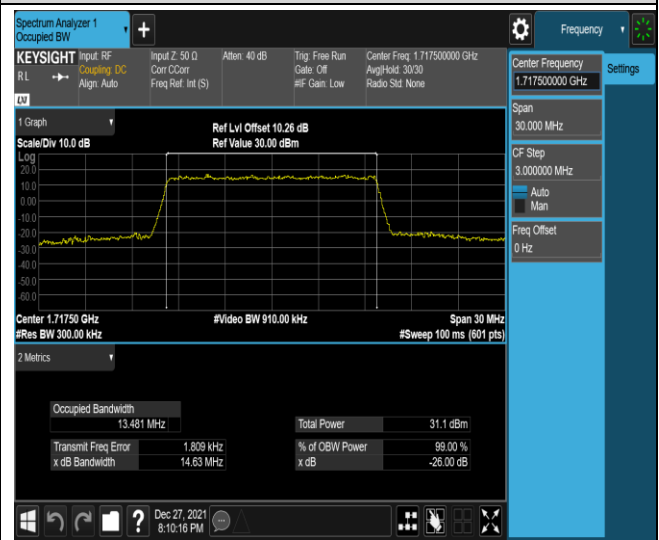

Band4-5MHz-QPSK-20375-25RB#0

Band4-5MHz-16QAM-19975-25RB#0

Band4-5MHz-16QAM-20175-25RB#0

Band4-5MHz-16QAM-20375-25RB#0

Band4-10MHz-QPSK-20000-50RB#0

Band4-10MHz-QPSK-20175-50RB#0

Band4-15MHz-QPSK-20325-75RB#0

Band4-15MHz-16QAM-20025-75RB#0

Band4-15MHz-16QAM-20175-75RB#0

Band4-15MHz-16QAM-20325-75RB#0

Band4-20MHz-QPSK-20050-100RB#0

Band4-20MHz-QPSK-20175-100RB#0

Band5-5MHz-QPSK-20625-25RB#0

Band5-5MHz-16QAM-20425-25RB#0