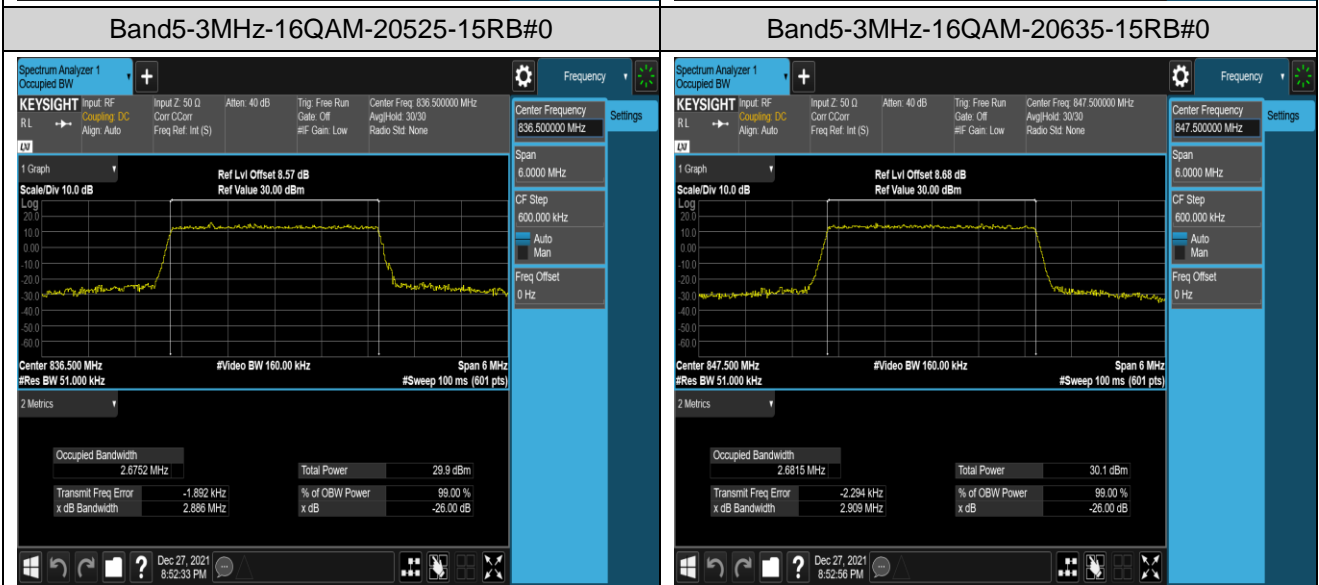

Band4-15MHz-16QAM-20025-75RB#0

Band4-15MHz-16QAM-20175-75RB#0

Band4-15MHz-16QAM-20325-75RB#0

Band4-20MHz-QPSK-20050-100RB#0

Band4-20MHz-QPSK-20175-100RB#0

Band5-5MHz-QPSK-20625-25RB#0

Band5-5MHz-16QAM-20425-25RB#0