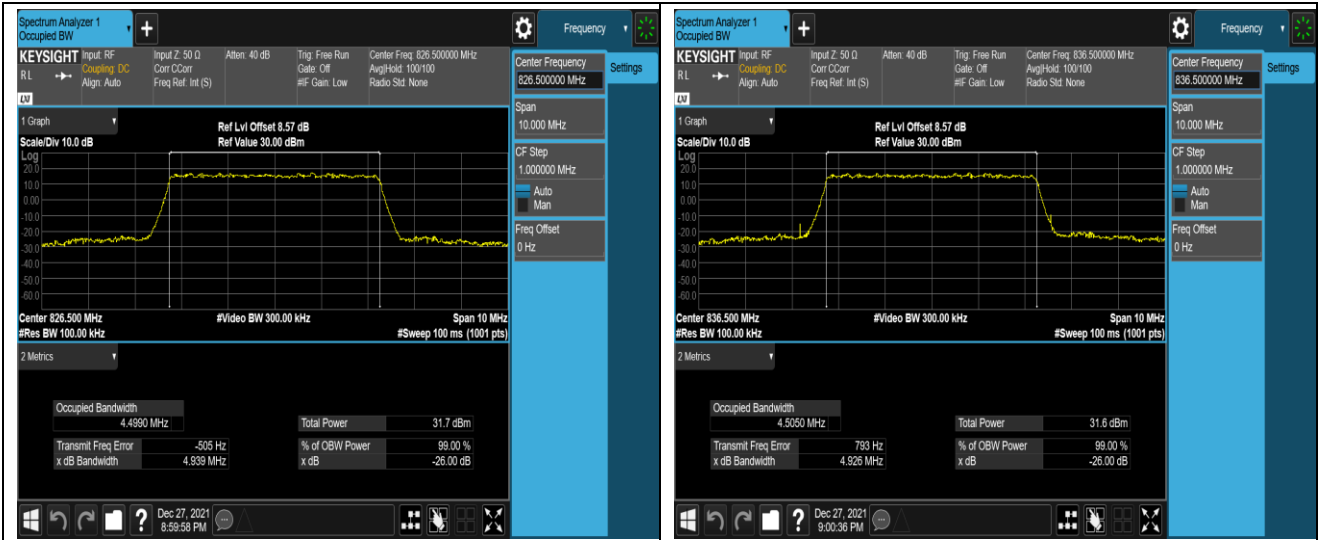

Band4-15MHz-16QAM-20025-75RB#0

Band4-15MHz-16QAM-20175-75RB#0

Band4-15MHz-16QAM-20325-75RB#0

Band4-20MHz-QPSK-20050-100RB#0

Band4-20MHz-QPSK-20175-100RB#0

Band5-5MHz-QPSK-20625-25RB#0

Band5-5MHz-16QAM-20425-25RB#0