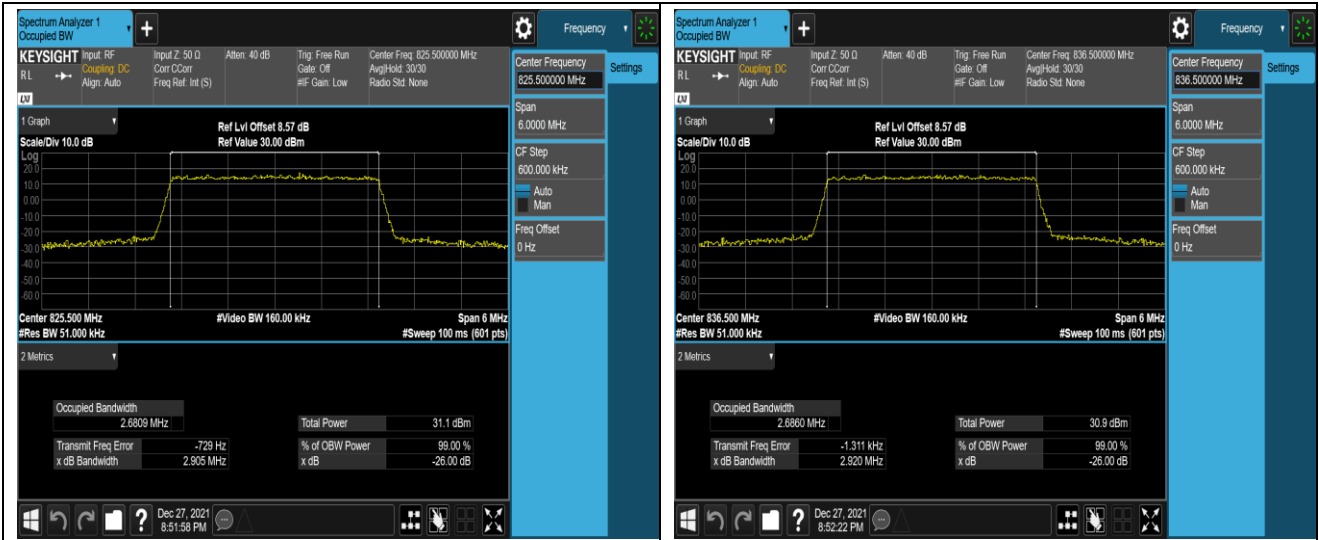

Band4-15MHz-16QAM-20025-75RB#0

Band4-15MHz-16QAM-20175-75RB#0

Band4-15MHz-16QAM-20325-75RB#0

Band4-20MHz-QPSK-20050-100RB#0

Band4-20MHz-QPSK-20175-100RB#0

Band5-5MHz-QPSK-20625-25RB#0

Band5-5MHz-16QAM-20425-25RB#0