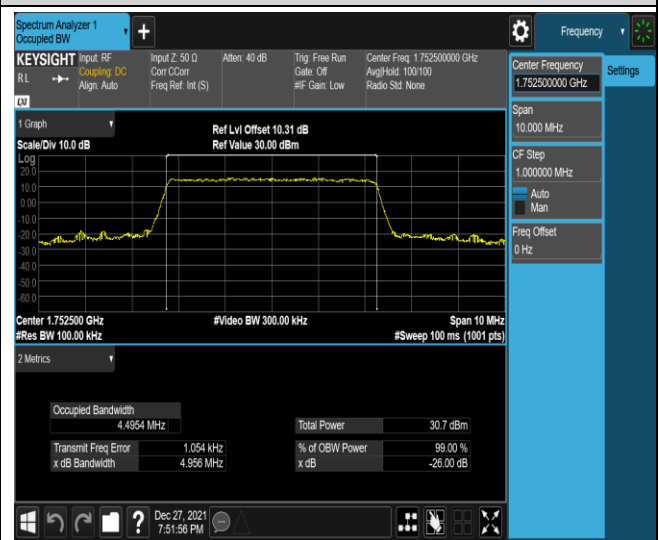

Band4-5MHz-QPSK-20375-25RB#0

Band4-5MHz-16QAM-19975-25RB#0

Band4-5MHz-16QAM-20175-25RB#0

Band4-5MHz-16QAM-20375-25RB#0

Band4-10MHz-QPSK-20000-50RB#0

Band4-10MHz-QPSK-20175-50RB#0

Band4-15MHz-QPSK-20325-75RB#0

Band4-15MHz-16QAM-20025-75RB#0

Band4-15MHz-16QAM-20175-75RB#0

Band4-15MHz-16QAM-20325-75RB#0

Band4-20MHz-QPSK-20050-100RB#0

Band4-20MHz-QPSK-20175-100RB#0

Band5-5MHz-QPSK-20625-25RB#0

Band5-5MHz-16QAM-20425-25RB#0