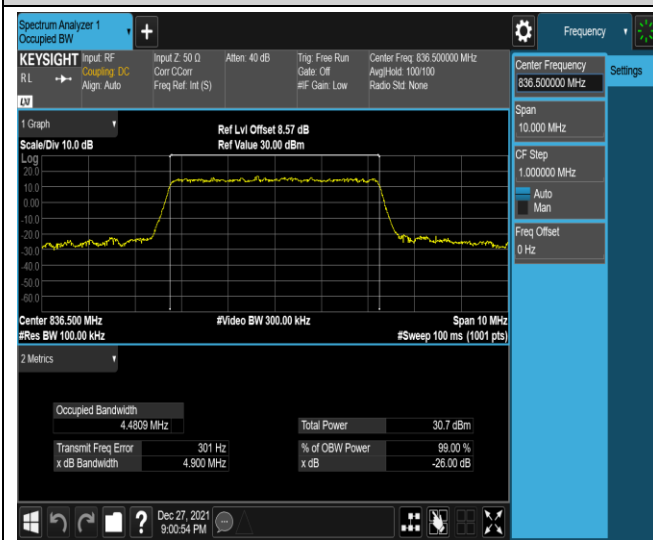

Band5-5MHz-16QAM-20525-25RB#0

Band5-10MHz-QPSK-20450-50RB#0