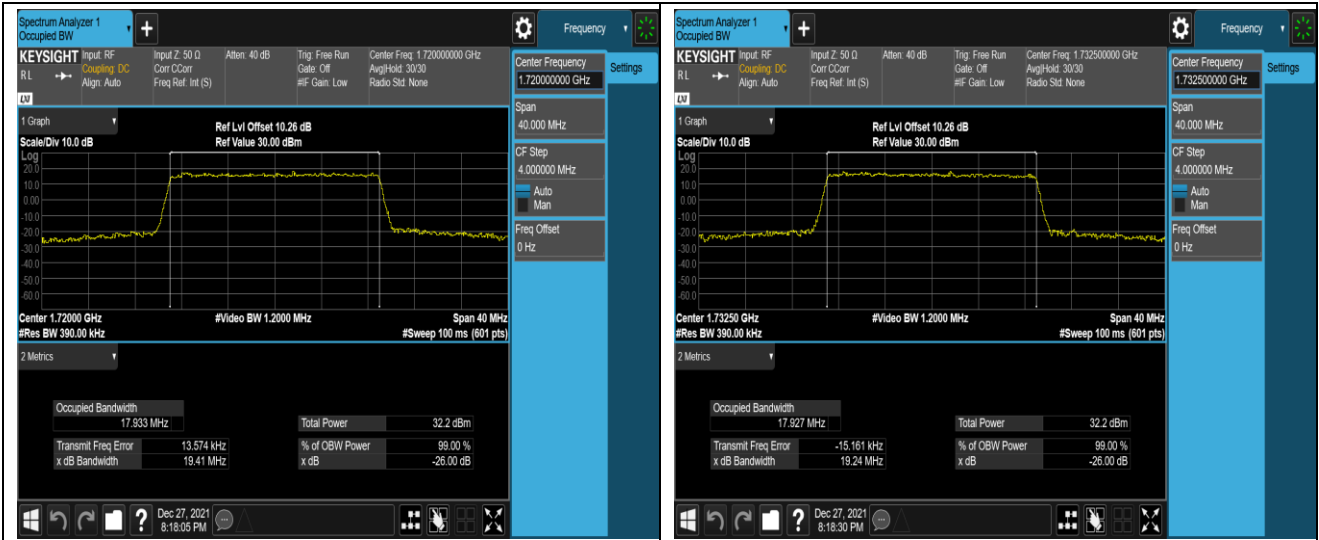

Band4-15MHz-16QAM-20025-75RB#0

Band4-15MHz-16QAM-20175-75RB#0

Band4-15MHz-16QAM-20325-75RB#0

Band4-20MHz-QPSK-20050-100RB#0

Band4-20MHz-QPSK-20175-100RB#0

Band5-5MHz-QPSK-20625-25RB#0

Band5-5MHz-16QAM-20425-25RB#0