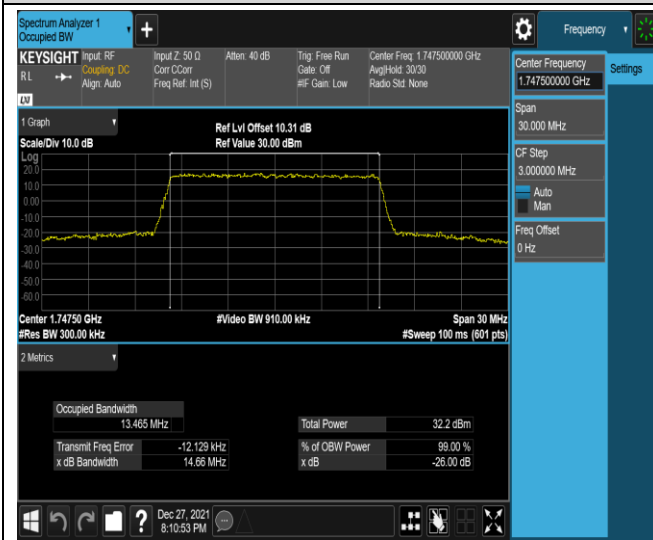

Band4-5MHz-QPSK-20375-25RB#0

Band4-5MHz-16QAM-19975-25RB#0

Band4-5MHz-16QAM-20175-25RB#0

Band4-5MHz-16QAM-20375-25RB#0

Band4-10MHz-QPSK-20000-50RB#0

Band4-10MHz-QPSK-20175-50RB#0

Band4-15MHz-QPSK-20325-75RB#0

Band4-15MHz-16QAM-20025-75RB#0

Band4-15MHz-16QAM-20175-75RB#0

Band4-15MHz-16QAM-20325-75RB#0

Band4-20MHz-QPSK-20050-100RB#0

Band4-20MHz-QPSK-20175-100RB#0

Band5-5MHz-QPSK-20625-25RB#0

Band5-5MHz-16QAM-20425-25RB#0