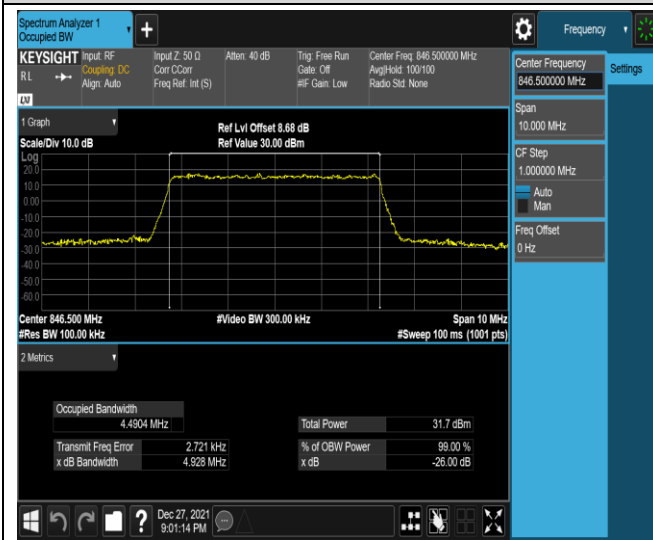

Band4-15MHz-16QAM-20025-75RB#0

Band4-15MHz-16QAM-20175-75RB#0

Band4-15MHz-16QAM-20325-75RB#0

Band4-20MHz-QPSK-20050-100RB#0

Band4-20MHz-QPSK-20175-100RB#0

Band5-5MHz-QPSK-20625-25RB#0

Band5-5MHz-16QAM-20425-25RB#0