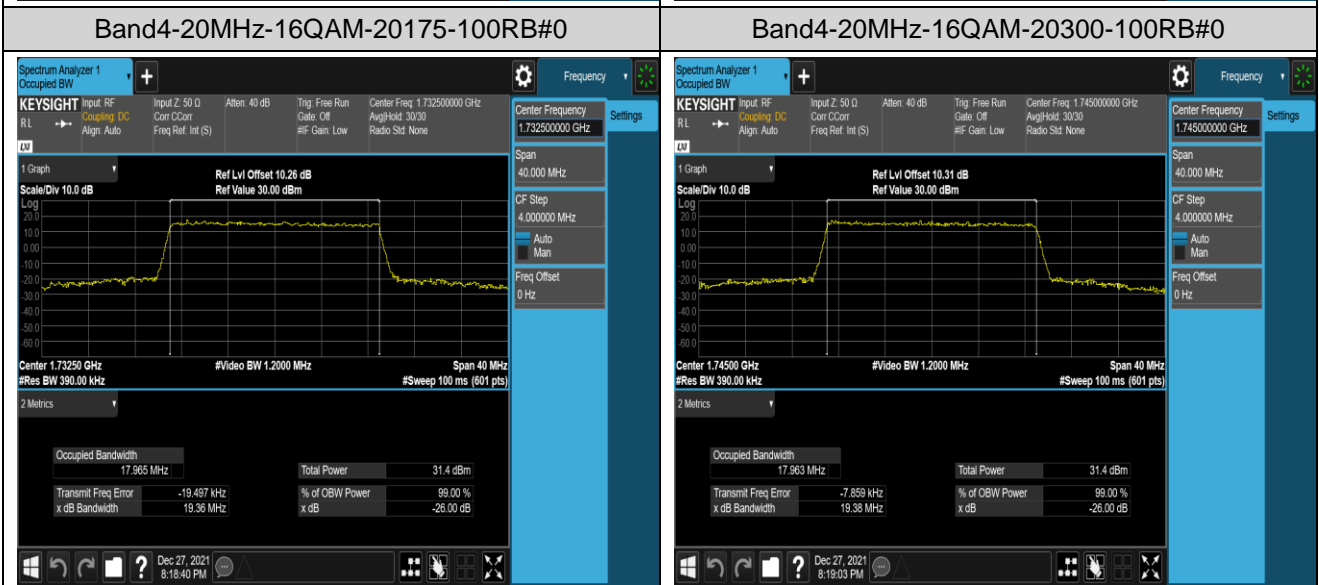

Band4-15MHz-16QAM-20025-75RB#0

Band4-15MHz-16QAM-20175-75RB#0

Band4-15MHz-16QAM-20325-75RB#0

Band4-20MHz-QPSK-20050-100RB#0

Band4-20MHz-QPSK-20175-100RB#0

Band5-5MHz-QPSK-20625-25RB#0

Band5-5MHz-16QAM-20425-25RB#0