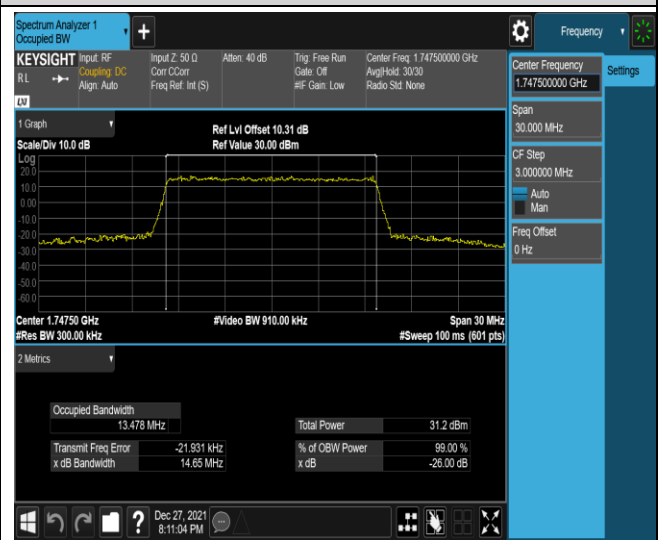

Band4-15MHz-16QAM-20025-75RB#0

Band4-15MHz-16QAM-20175-75RB#0

Band4-15MHz-16QAM-20325-75RB#0

Band4-20MHz-QPSK-20050-100RB#0

Band4-20MHz-QPSK-20175-100RB#0

Band5-5MHz-QPSK-20625-25RB#0

Band5-5MHz-16QAM-20425-25RB#0