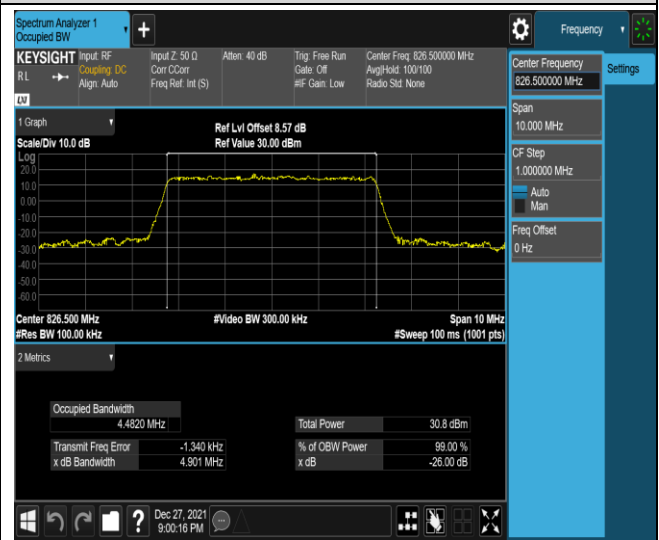

Band5-5MHz-16QAM-20425-25RB#0

Band5-5MHz-16QAM-20625-25RB#0