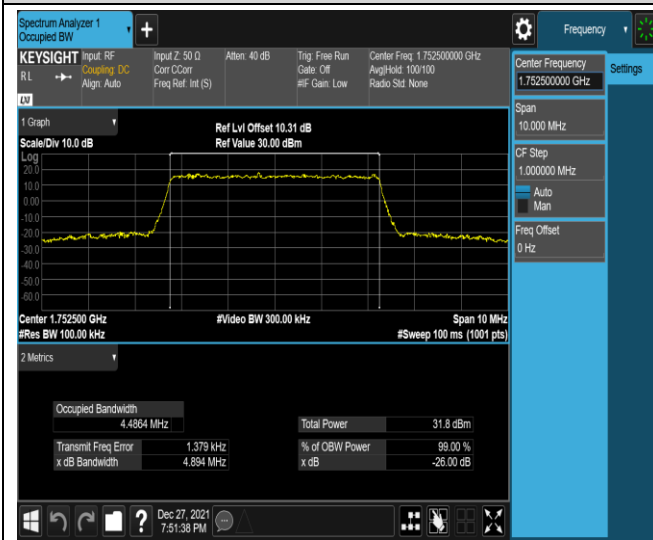

Band4-5MHz-QPSK-20375-25RB#0

Band4-5MHz-16QAM-19975-25RB#0

Band4-5MHz-16QAM-20175-25RB#0

Band4-5MHz-16QAM-20375-25RB#0

Band4-10MHz-QPSK-20000-50RB#0

Band4-10MHz-QPSK-20175-50RB#0

Band4-15MHz-QPSK-20325-75RB#0

Band4-15MHz-16QAM-20025-75RB#0

Band4-15MHz-16QAM-20175-75RB#0

Band4-15MHz-16QAM-20325-75RB#0

Band4-20MHz-QPSK-20050-100RB#0

Band4-20MHz-QPSK-20175-100RB#0

Band5-5MHz-QPSK-20625-25RB#0

Band5-5MHz-16QAM-20425-25RB#0