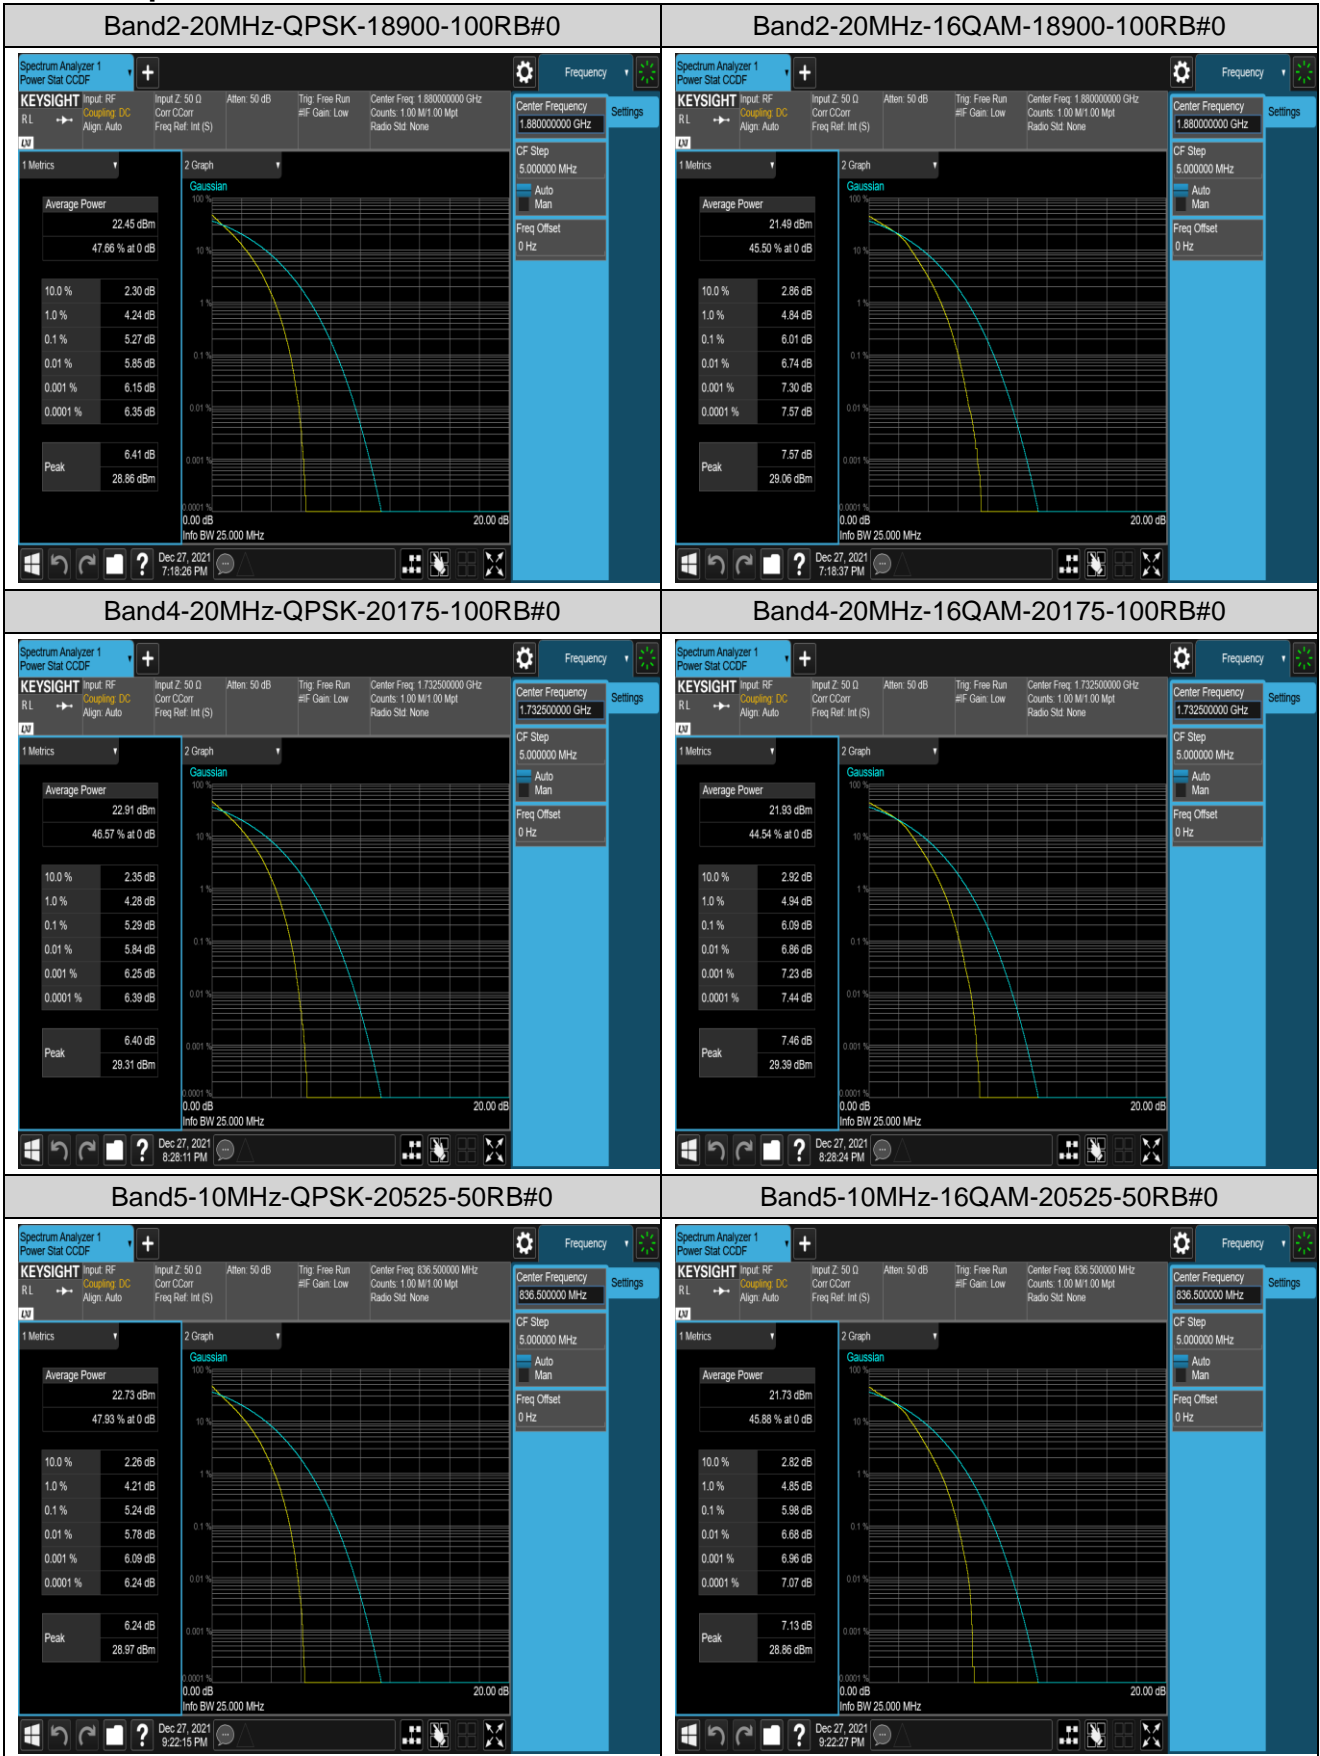

Test Graphs