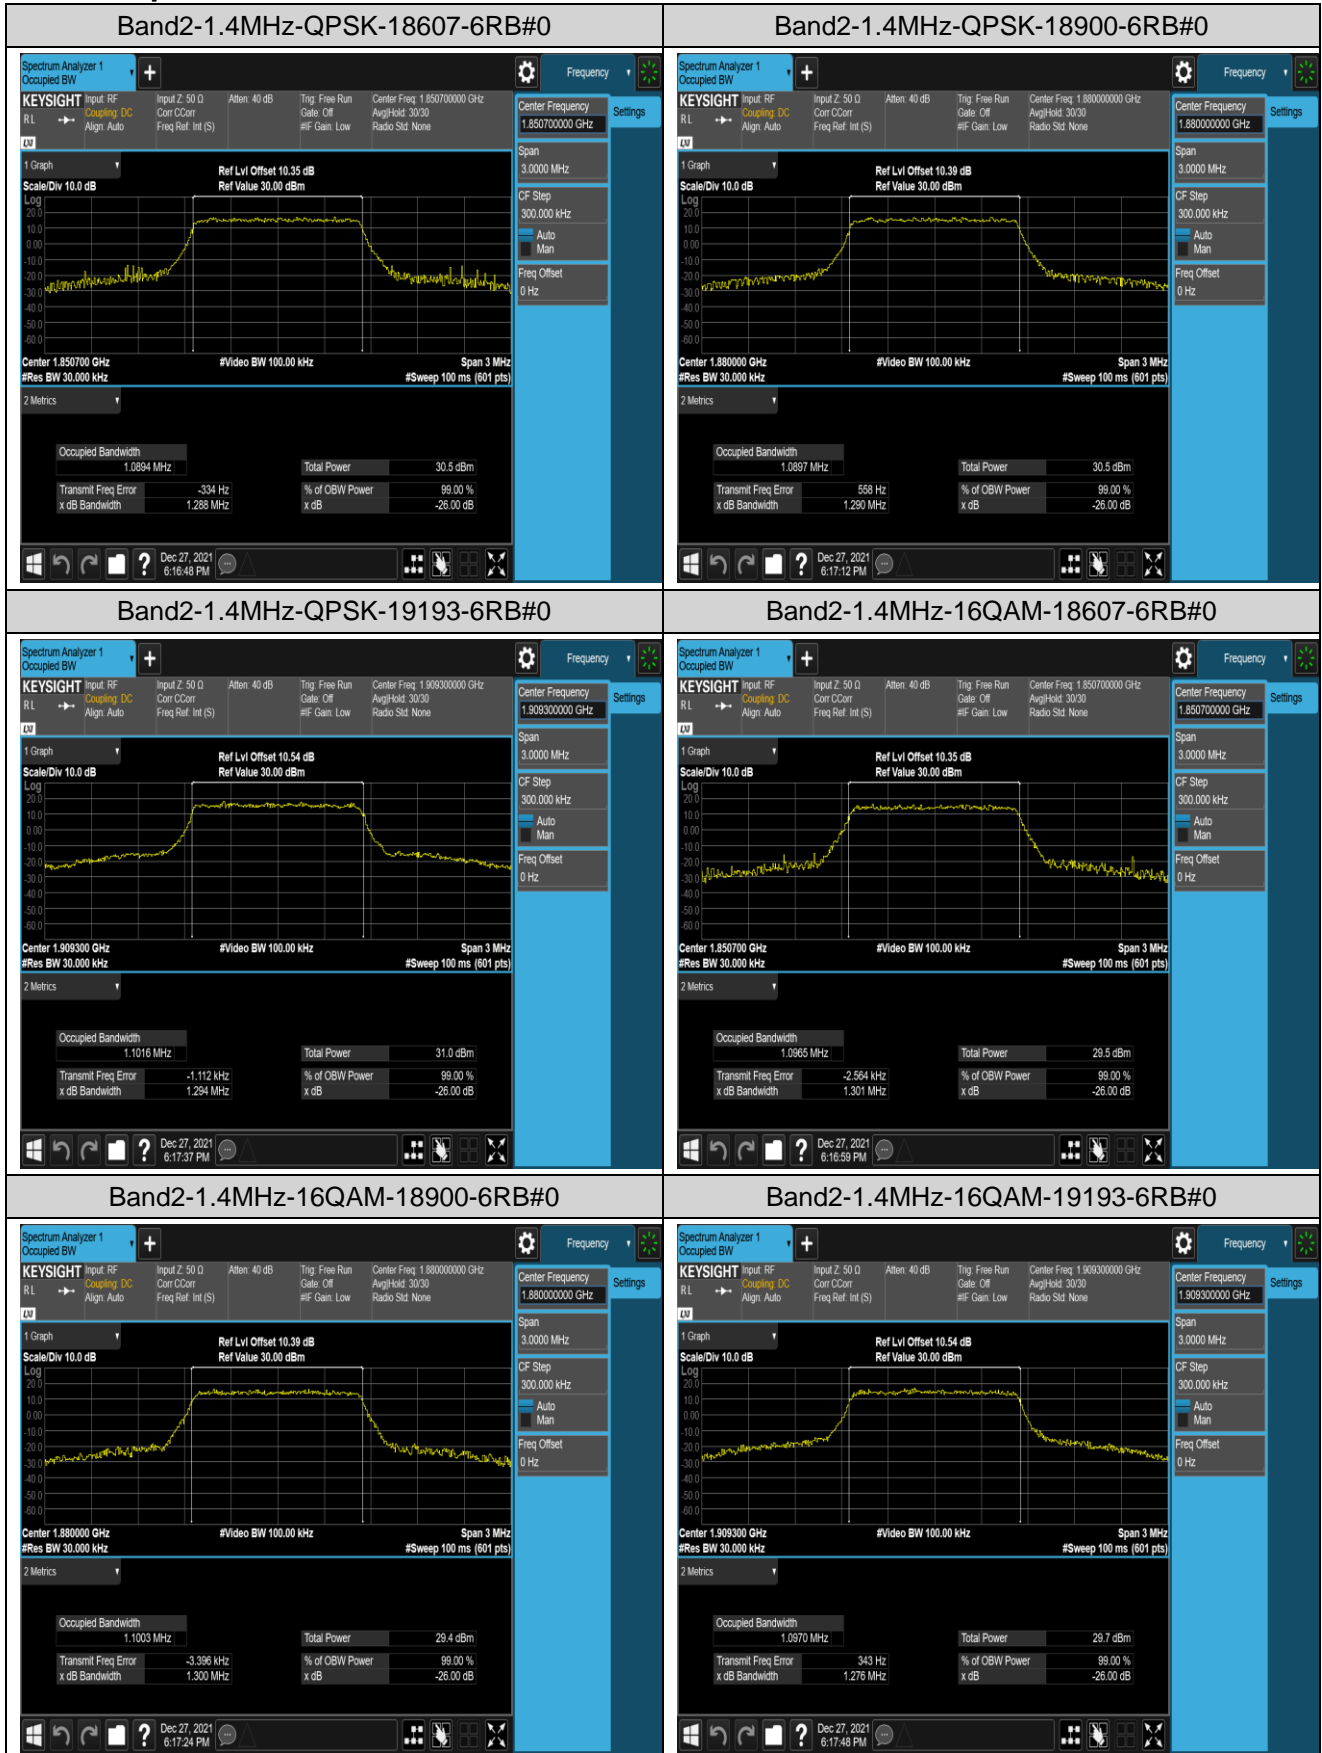

Test Graphs