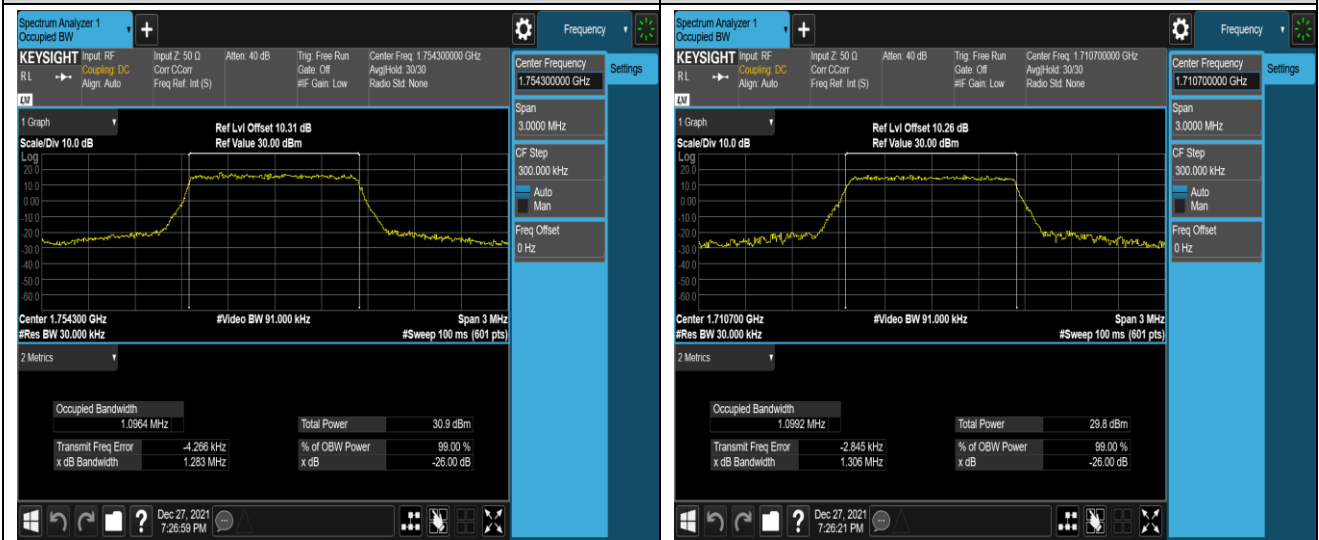

Band4-1.4MHz-QPSK-20393-6RB#0

Band4-1.4MHz-16QAM-19957-6RB#0

Band4-1.4MHz-16QAM-20175-6RB#0

Band4-1.4MHz-16QAM-20393-6RB#0