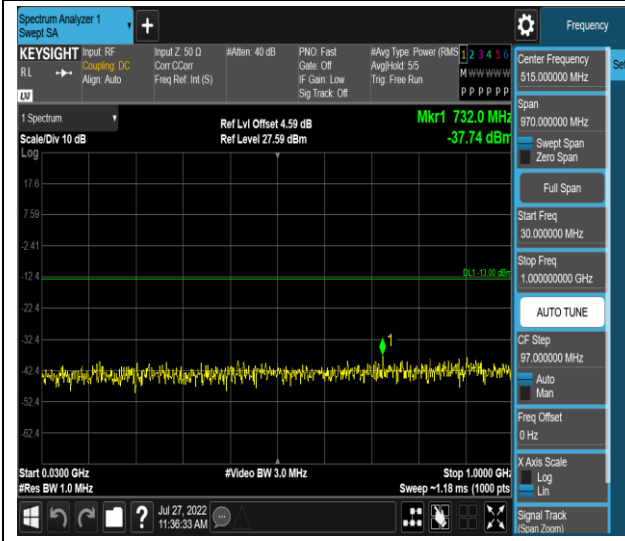

Band2-1.4MHz-16QAM-18900-1RB#0-Range1:30~1000MHz