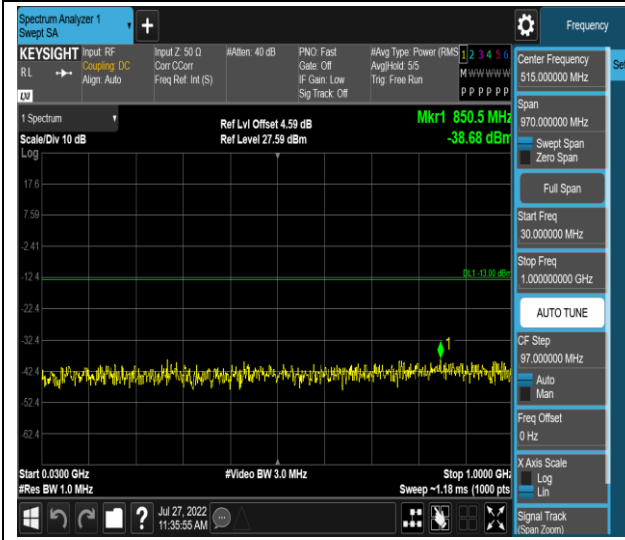

Remark: All bandwidth and all modulation had been tested, but only the worst case data displayed in this report.

Test Graphs

Band2-1.4MHz-16QAM-18607-1RB#0-Range1:30~1000MHz

Band2-1.4MHz-16QAM-18607-1RB#0-Range2:1000~20000MHz