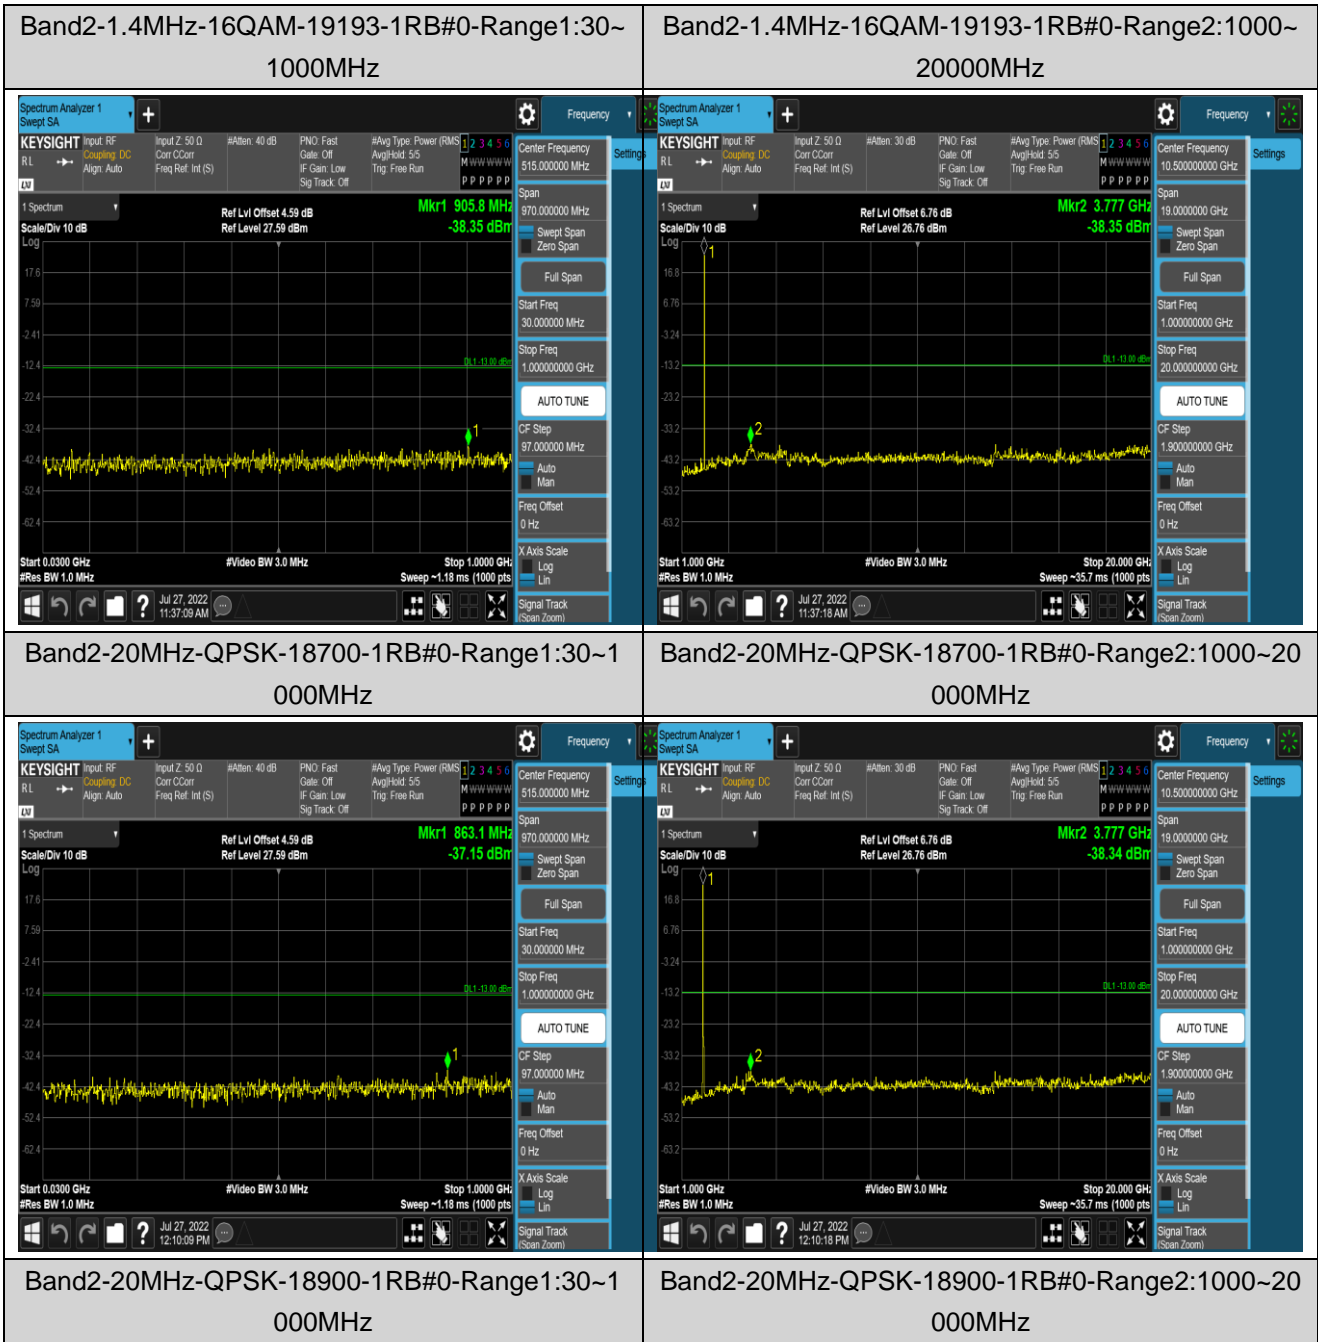

Remark: All bandwidth and all modulation had been tested, but only the worst case data displayed in this report.

Test Graphs

Band2-1.4MHz-16QAM-18607-1RB#0-Range1:30~1000MHz

Band2-1.4MHz-16QAM-18607-1RB#0-Range2:1000~20000MHz

Band2-1.4MHz-16QAM-18900-1RB#0-Range1:30~1000MHz

Band2-1.4MHz-16QAM-18900-1RB#0-Range2:1000~20000MHz

Band2-20MHz-QPSK-19100-1RB#0-Range1:30~1000MHz

Band2-20MHz-QPSK-19100-1RB#0-Range2:1000~20000MHz

Band2-20MHz-16QAM-18700-1RB#0-Range1:30~1000MHz