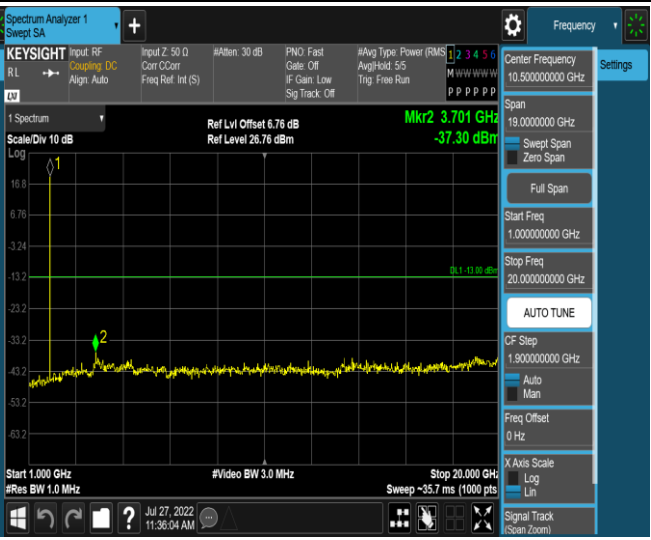

Remark: All bandwidth and all modulation had been tested, but only the worst case data displayed in this report.

Test Graphs

Band2-1.4MHz-16QAM-18607-1RB#0-Range1:30~1000MHz

Band2-1.4MHz-16QAM-18607-1RB#0-Range2:1000~20000MHz