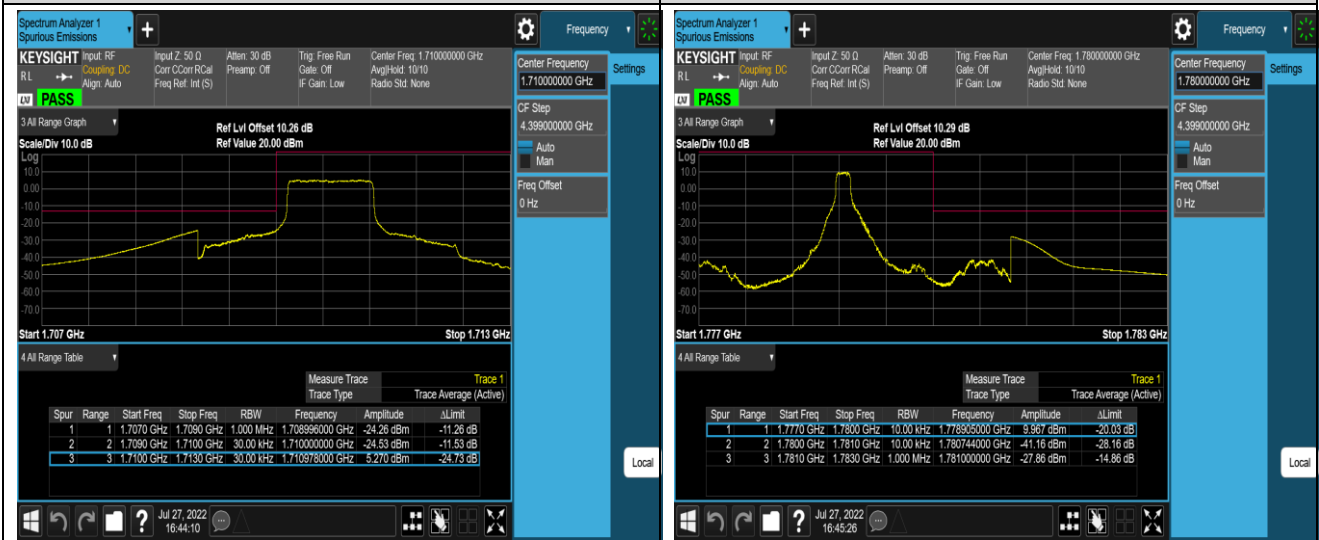

Band66-1.4MHz-QPSK-131979-6RB#0

Band66-1.4MHz-QPSK-132665-1RB#0

Band66-1.4MHz-QPSK-132665-1RB#5

Band66-1.4MHz-QPSK-132665-6RB#0

Band66-1.4MHz-16QAM-131979-1RB#0

Band66-1.4MHz-16QAM-131979-1RB#5

Band66-1.4MHz-16QAM-131979-6RB#0