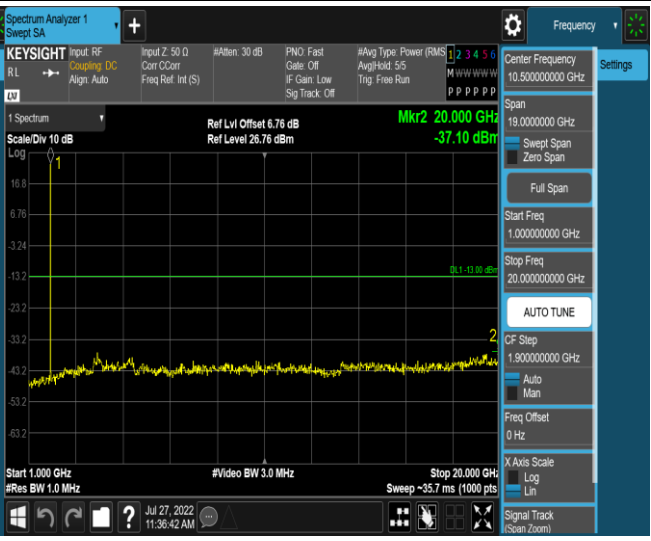

Band2-1.4MHz-16QAM-18900-1RB#0-Range2:1000~20000MHz