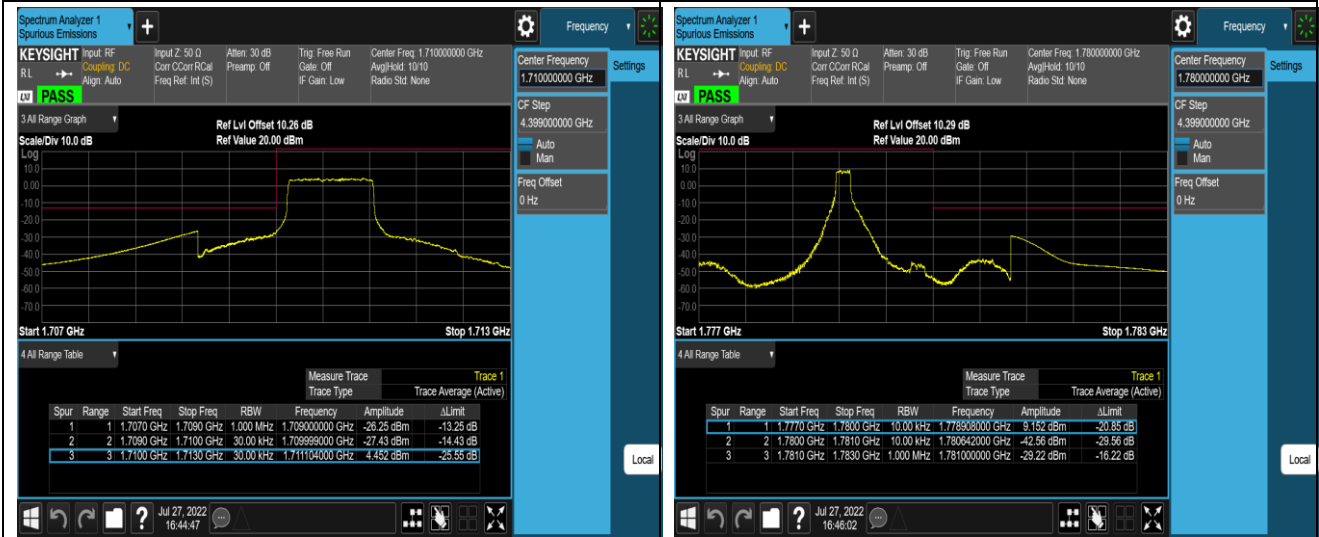

Band66-1.4MHz-16QAM-131979-6RB#0

Band66-1.4MHz-16QAM-132665-1RB#0