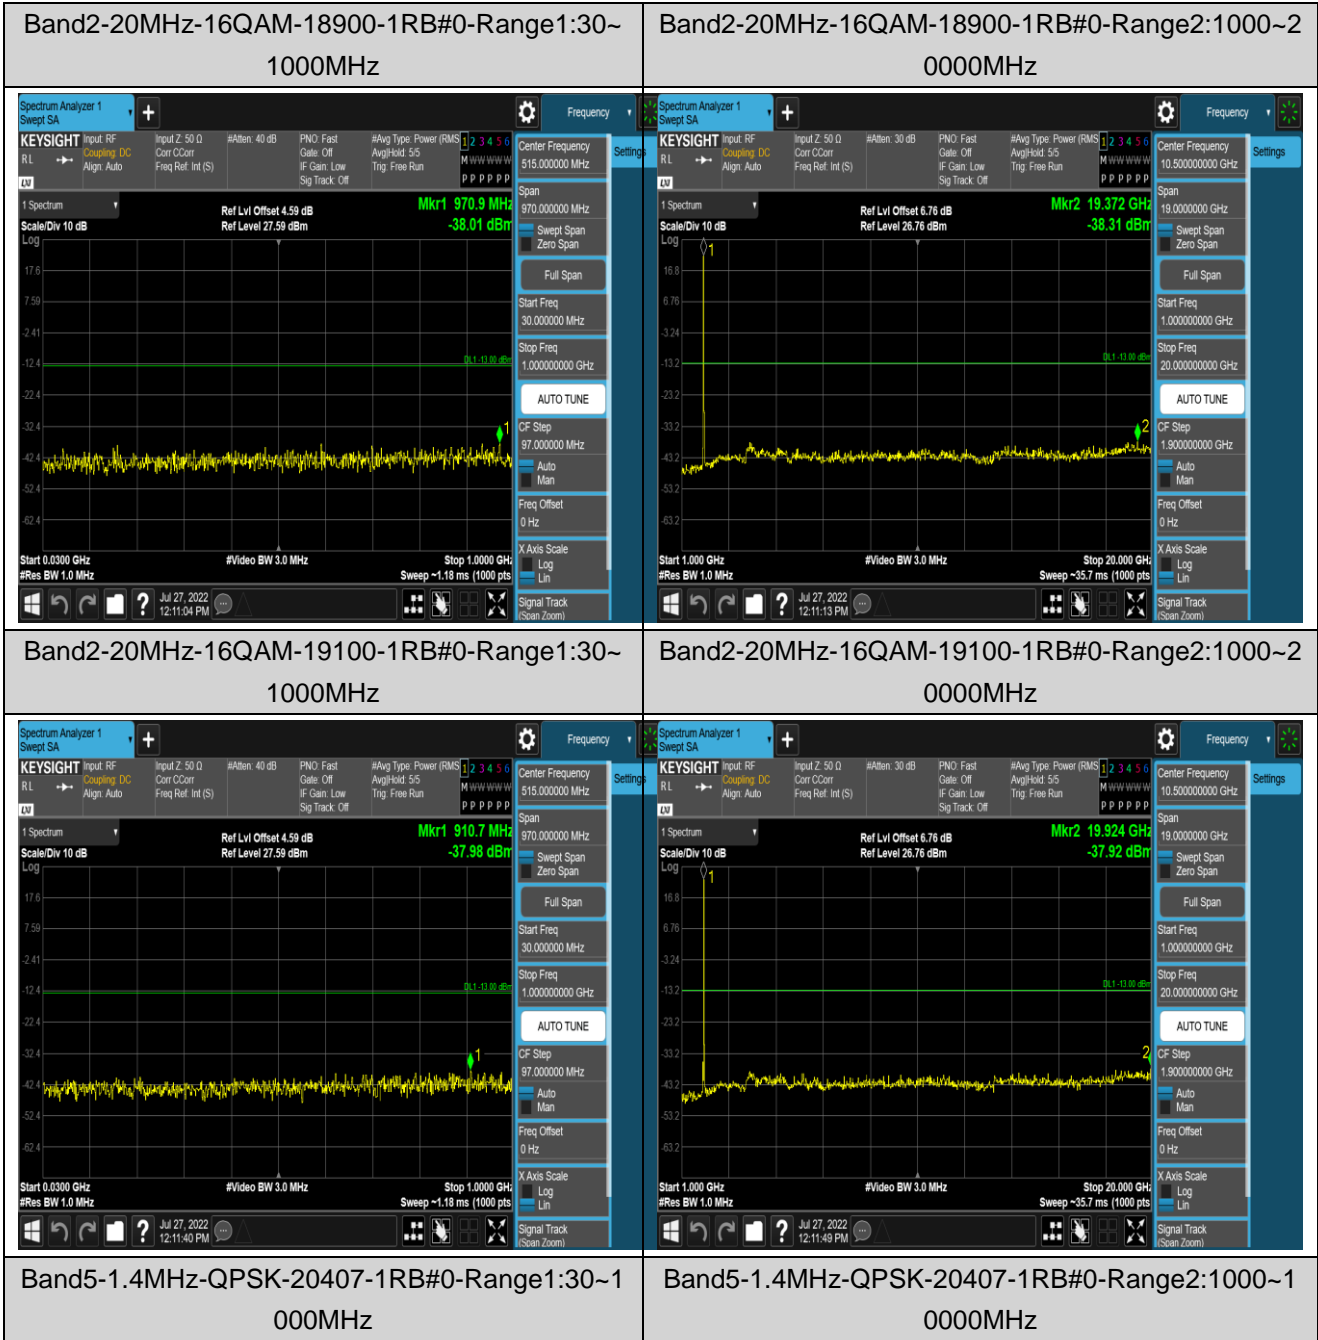

Remark: All bandwidth and all modulation had been tested, but only the worst case data displayed in this report.

Test Graphs

Band2-1.4MHz-16QAM-18607-1RB#0-Range1:30~1000MHz

Band2-1.4MHz-16QAM-18607-1RB#0-Range2:1000~20000MHz

Band2-1.4MHz-16QAM-18900-1RB#0-Range1:30~1000MHz

Band2-1.4MHz-16QAM-18900-1RB#0-Range2:1000~20000MHz

Band2-20MHz-QPSK-19100-1RB#0-Range1:30~1000MHz

Band2-20MHz-QPSK-19100-1RB#0-Range2:1000~20000MHz

Band2-20MHz-16QAM-18700-1RB#0-Range1:30~1000MHz

Band2-20MHz-16QAM-18700-1RB#0-Range2:1000~20000MHz

Band5-1.4MHz-QPSK-20525-1RB#0-Range1:30~1000MHz

Band5-1.4MHz-QPSK-20525-1RB#0-Range2:1000~10000MHz

Band5-1.4MHz-QPSK-20643-1RB#0-Range1:30~1000MHz

Band5-1.4MHz-QPSK-20643-1RB#0-Range2:1000~10000MHz