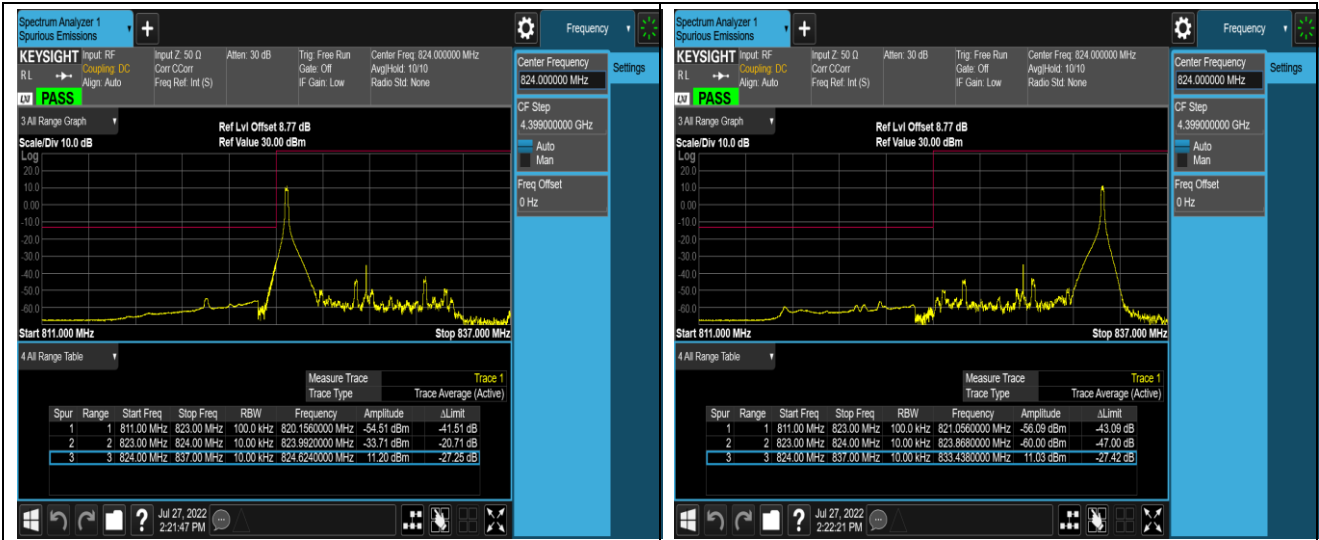

Band5-10MHz-QPSK-20450-50RB#0

Band5-10MHz-QPSK-20600-1RB#0

Band5-10MHz-QPSK-20600-1RB#49

Band5-10MHz-QPSK-20600-50RB#0

Band5-10MHz-16QAM-20450-1RB#0

Band5-10MHz-16QAM-20450-1RB#49

Band5-10MHz-16QAM-20450-50RB#0

Band5-10MHz-16QAM-20600-1RB#0

Band5-10MHz-16QAM-20600-1RB#49

Band5-10MHz-16QAM-20600-50RB#0

Band7-5MHz-QPSK-20775-1RB#0

Band7-5MHz-QPSK-20775-1RB#24

Band7-5MHz-16QAM-20775-25RB#0

Band7-5MHz-16QAM-21425-1RB#0