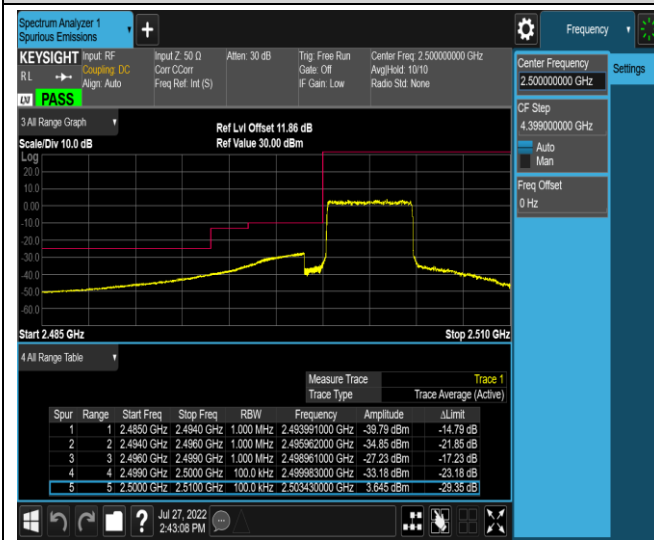

Band5-10MHz-16QAM-20600-1RB#0

Band5-10MHz-16QAM-20600-1RB#49

Band5-10MHz-16QAM-20600-50RB#0

Band7-5MHz-QPSK-20775-1RB#0

Band7-5MHz-QPSK-20775-1RB#24

Band7-5MHz-16QAM-20775-25RB#0

Band7-5MHz-16QAM-21425-1RB#0