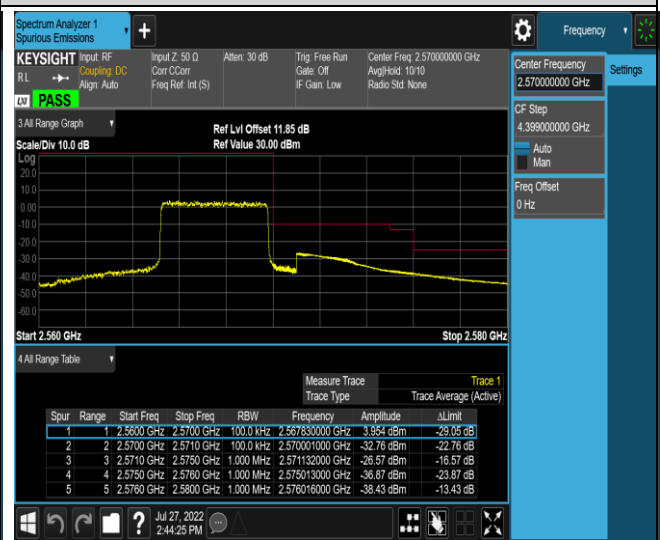

Band7-5MHz-16QAM-21425-25RB#0

Band7-20MHz-QPSK-20850-1RB#99