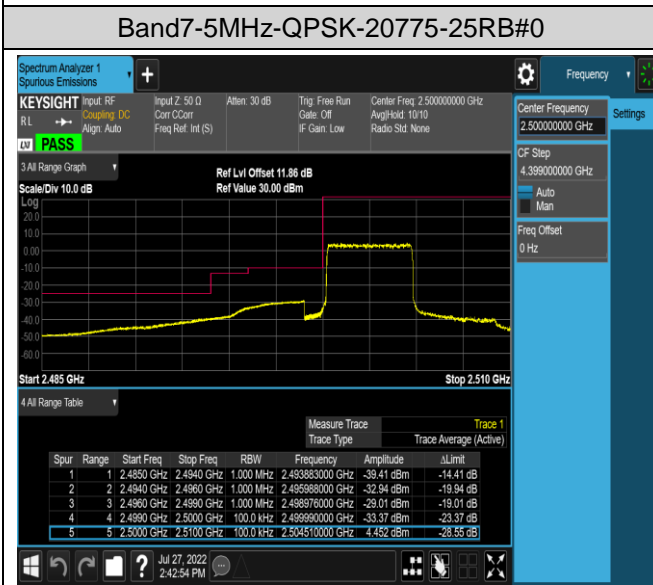

Band5-10MHz-QPSK-20450-50RB#0

Band5-10MHz-QPSK-20600-1RB#0

Band5-10MHz-QPSK-20600-1RB#49

Band5-10MHz-QPSK-20600-50RB#0

Band5-10MHz-16QAM-20450-1RB#0

Band5-10MHz-16QAM-20450-1RB#49

Band5-10MHz-16QAM-20450-50RB#0

Band5-10MHz-16QAM-20600-1RB#0

Band5-10MHz-16QAM-20600-1RB#49

Band5-10MHz-16QAM-20600-50RB#0

Band7-5MHz-QPSK-20775-1RB#0

Band7-5MHz-QPSK-20775-1RB#24

Band7-5MHz-16QAM-20775-25RB#0

Band7-5MHz-16QAM-21425-1RB#0