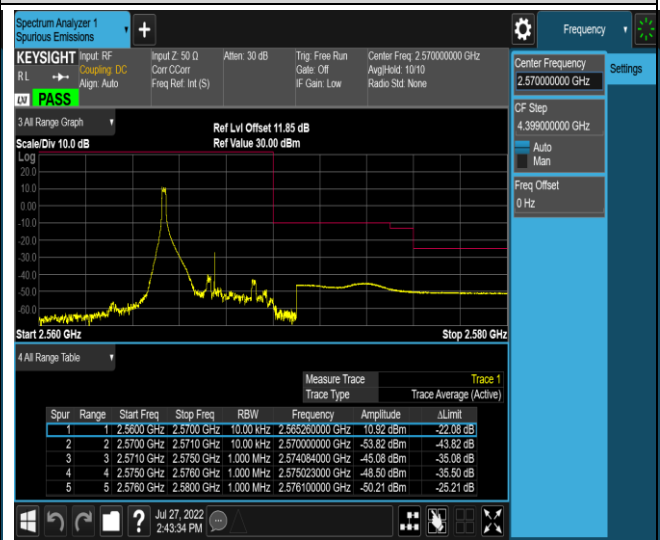

Band7-5MHz-16QAM-21425-1RB#0

Band7-5MHz-16QAM-21425-25RB#0