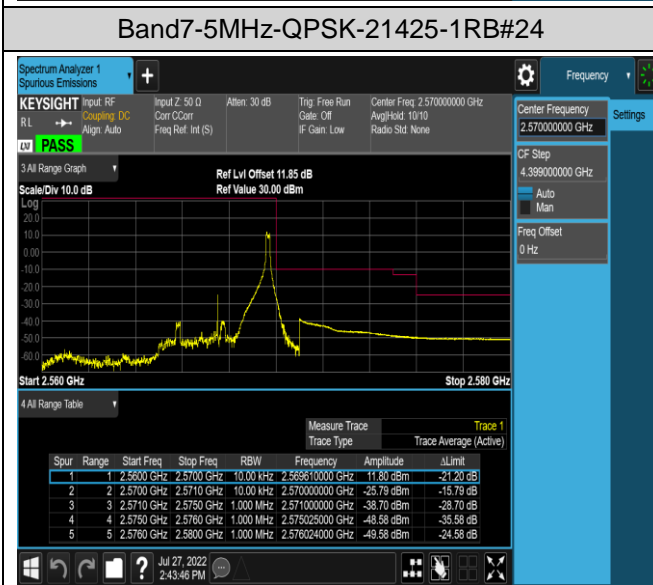

Band5-10MHz-QPSK-20450-50RB#0

Band5-10MHz-QPSK-20600-1RB#0

Band5-10MHz-QPSK-20600-1RB#49

Band5-10MHz-QPSK-20600-50RB#0

Band5-10MHz-16QAM-20450-1RB#0

Band5-10MHz-16QAM-20450-1RB#49

Band5-10MHz-16QAM-20450-50RB#0

Band5-10MHz-16QAM-20600-1RB#0

Band5-10MHz-16QAM-20600-1RB#49

Band5-10MHz-16QAM-20600-50RB#0

Band7-5MHz-QPSK-20775-1RB#0

Band7-5MHz-QPSK-20775-1RB#24

Band7-5MHz-16QAM-20775-25RB#0

Band7-5MHz-16QAM-21425-1RB#0