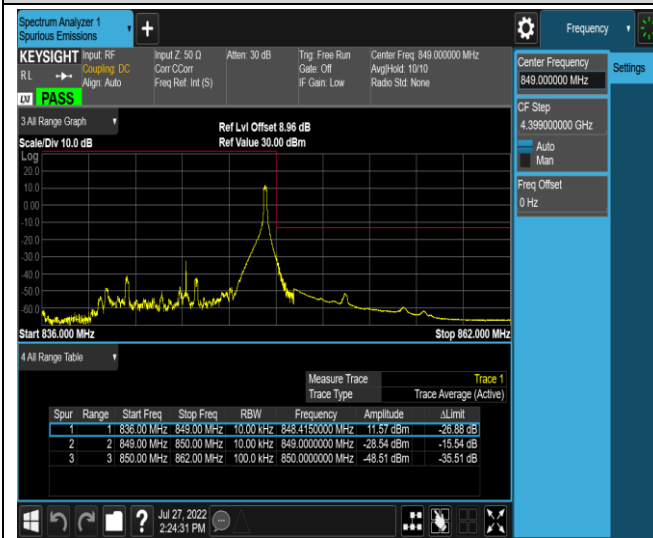

Band5-10MHz-QPSK-20450-50RB#0

Band5-10MHz-QPSK-20600-1RB#0

Band5-10MHz-QPSK-20600-1RB#49

Band5-10MHz-QPSK-20600-50RB#0

Band5-10MHz-16QAM-20450-1RB#0

Band5-10MHz-16QAM-20450-1RB#49

Band5-10MHz-16QAM-20450-50RB#0

Band5-10MHz-16QAM-20600-1RB#0

Band5-10MHz-16QAM-20600-1RB#49

Band5-10MHz-16QAM-20600-50RB#0

Band7-5MHz-QPSK-20775-1RB#0

Band7-5MHz-QPSK-20775-1RB#24

Band7-5MHz-16QAM-20775-25RB#0

Band7-5MHz-16QAM-21425-1RB#0