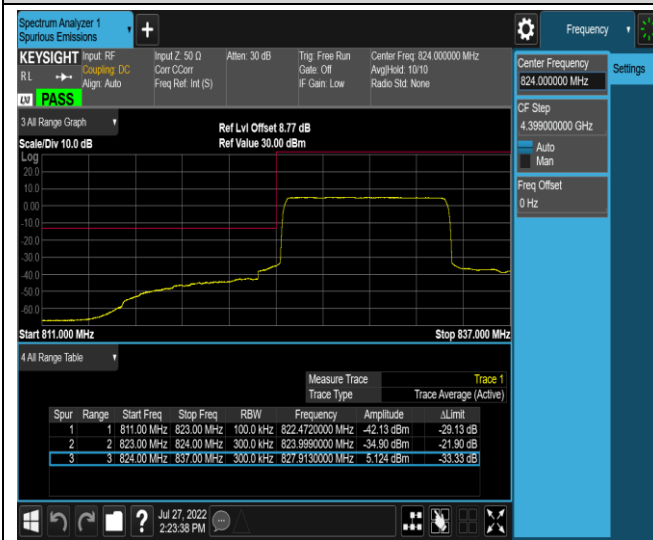

Band5-10MHz-QPSK-20450-50RB#0

Band5-10MHz-QPSK-20600-1RB#0

Band5-10MHz-QPSK-20600-1RB#49

Band5-10MHz-QPSK-20600-50RB#0

Band5-10MHz-16QAM-20450-1RB#0

Band5-10MHz-16QAM-20450-1RB#49

Band5-10MHz-16QAM-20450-50RB#0

Band5-10MHz-16QAM-20600-1RB#0

Band5-10MHz-16QAM-20600-1RB#49

Band5-10MHz-16QAM-20600-50RB#0

Band7-5MHz-QPSK-20775-1RB#0

Band7-5MHz-QPSK-20775-1RB#24

Band7-5MHz-16QAM-20775-25RB#0

Band7-5MHz-16QAM-21425-1RB#0