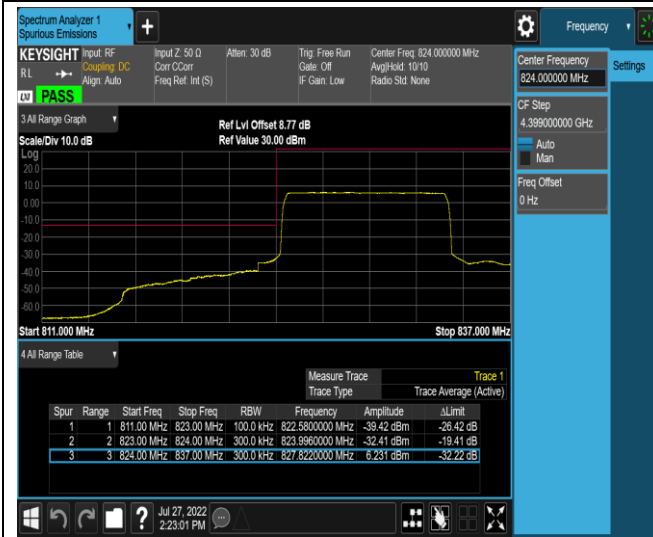

Band5-10MHz-QPSK-20450-50RB#0

Band5-10MHz-QPSK-20600-1RB#0

Band5-10MHz-QPSK-20600-1RB#49

Band5-10MHz-QPSK-20600-50RB#0

Band5-10MHz-16QAM-20450-1RB#0

Band5-10MHz-16QAM-20450-1RB#49

Band5-10MHz-16QAM-20450-50RB#0

Band5-10MHz-16QAM-20600-1RB#0

Band5-10MHz-16QAM-20600-1RB#49

Band5-10MHz-16QAM-20600-50RB#0

Band7-5MHz-QPSK-20775-1RB#0

Band7-5MHz-QPSK-20775-1RB#24

Band7-5MHz-16QAM-20775-25RB#0

Band7-5MHz-16QAM-21425-1RB#0