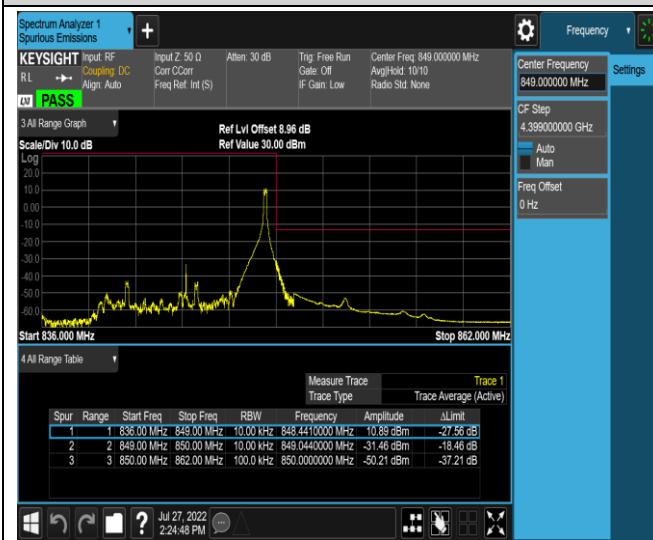

Band5-10MHz-QPSK-20450-50RB#0

Band5-10MHz-QPSK-20600-1RB#0

Band5-10MHz-QPSK-20600-1RB#49

Band5-10MHz-QPSK-20600-50RB#0

Band5-10MHz-16QAM-20450-1RB#0

Band5-10MHz-16QAM-20450-1RB#49

Band5-10MHz-16QAM-20450-50RB#0

Band5-10MHz-16QAM-20600-1RB#0

Band5-10MHz-16QAM-20600-1RB#49

Band5-10MHz-16QAM-20600-50RB#0

Band7-5MHz-QPSK-20775-1RB#0

Band7-5MHz-QPSK-20775-1RB#24

Band7-5MHz-16QAM-20775-25RB#0

Band7-5MHz-16QAM-21425-1RB#0