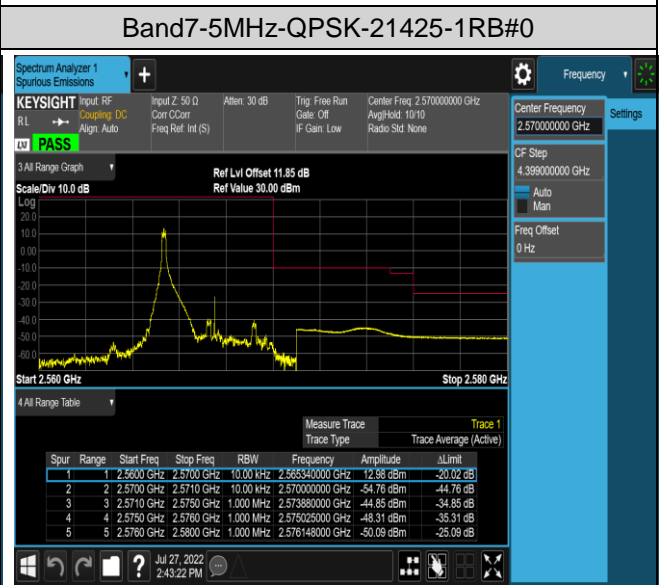

Band5-10MHz-QPSK-20450-50RB#0

Band5-10MHz-QPSK-20600-1RB#0

Band5-10MHz-QPSK-20600-1RB#49

Band5-10MHz-QPSK-20600-50RB#0

Band5-10MHz-16QAM-20450-1RB#0

Band5-10MHz-16QAM-20450-1RB#49

Band5-10MHz-16QAM-20450-50RB#0

Band5-10MHz-16QAM-20600-1RB#0

Band5-10MHz-16QAM-20600-1RB#49

Band5-10MHz-16QAM-20600-50RB#0

Band7-5MHz-QPSK-20775-1RB#0

Band7-5MHz-QPSK-20775-1RB#24

Band7-5MHz-16QAM-20775-25RB#0

Band7-5MHz-16QAM-21425-1RB#0