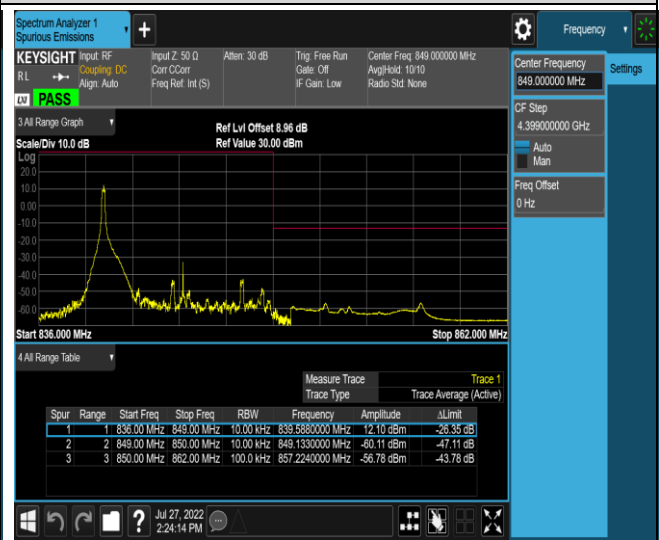

Band5-10MHz-QPSK-20450-50RB#0

Band5-10MHz-QPSK-20600-1RB#0

Band5-10MHz-QPSK-20600-1RB#49

Band5-10MHz-QPSK-20600-50RB#0

Band5-10MHz-16QAM-20450-1RB#0

Band5-10MHz-16QAM-20450-1RB#49

Band5-10MHz-16QAM-20450-50RB#0

Band5-10MHz-16QAM-20600-1RB#0

Band5-10MHz-16QAM-20600-1RB#49

Band5-10MHz-16QAM-20600-50RB#0

Band7-5MHz-QPSK-20775-1RB#0

Band7-5MHz-QPSK-20775-1RB#24

Band7-5MHz-16QAM-20775-25RB#0

Band7-5MHz-16QAM-21425-1RB#0