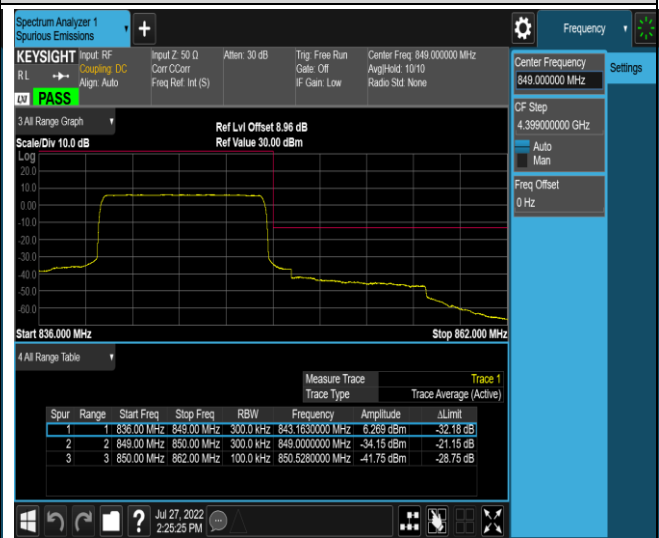

Band5-10MHz-QPSK-20450-50RB#0

Band5-10MHz-QPSK-20600-1RB#0

Band5-10MHz-QPSK-20600-1RB#49

Band5-10MHz-QPSK-20600-50RB#0

Band5-10MHz-16QAM-20450-1RB#0

Band5-10MHz-16QAM-20450-1RB#49

Band5-10MHz-16QAM-20450-50RB#0

Band5-10MHz-16QAM-20600-1RB#0

Band5-10MHz-16QAM-20600-1RB#49

Band5-10MHz-16QAM-20600-50RB#0

Band7-5MHz-QPSK-20775-1RB#0

Band7-5MHz-QPSK-20775-1RB#24

Band7-5MHz-16QAM-20775-25RB#0

Band7-5MHz-16QAM-21425-1RB#0