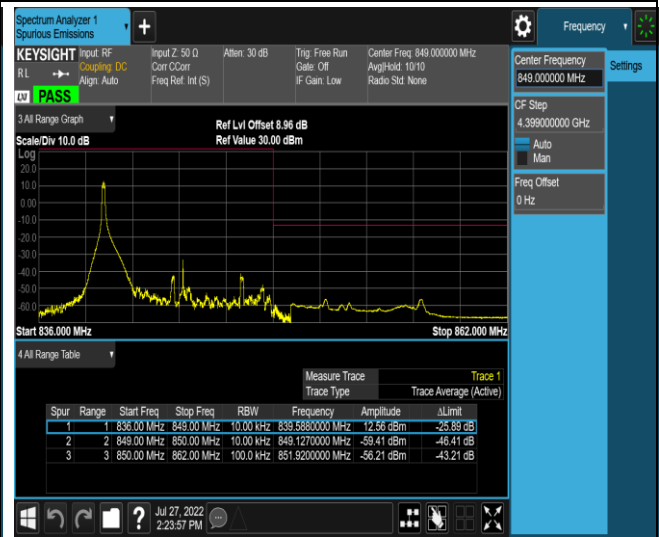

Band5-10MHz-QPSK-20450-50RB#0

Band5-10MHz-QPSK-20600-1RB#0

Band5-10MHz-QPSK-20600-1RB#49

Band5-10MHz-QPSK-20600-50RB#0

Band5-10MHz-16QAM-20450-1RB#0

Band5-10MHz-16QAM-20450-1RB#49

Band5-10MHz-16QAM-20450-50RB#0

Band5-10MHz-16QAM-20600-1RB#0

Band5-10MHz-16QAM-20600-1RB#49

Band5-10MHz-16QAM-20600-50RB#0

Band7-5MHz-QPSK-20775-1RB#0

Band7-5MHz-QPSK-20775-1RB#24

Band7-5MHz-16QAM-20775-25RB#0

Band7-5MHz-16QAM-21425-1RB#0