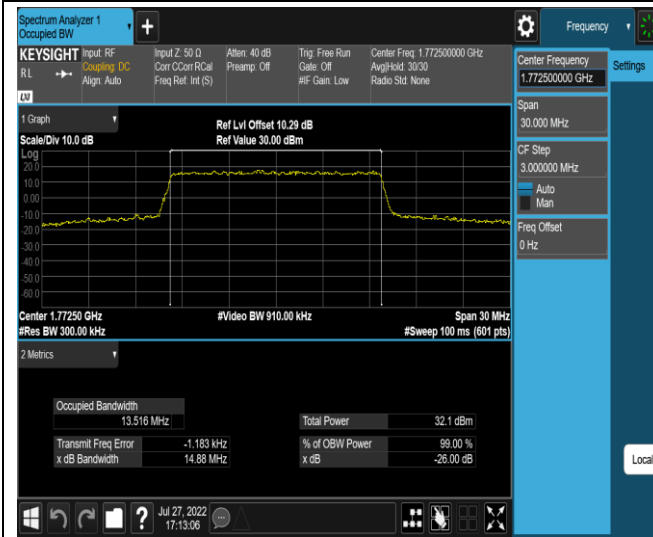

Band66-10MHz-16QAM-132022-50RB#0

Band66-10MHz-16QAM-132322-50RB#0

Band66-10MHz-16QAM-132622-50RB#0

Band66-15MHz-QPSK-132047-75RB#0

Band66-15MHz-QPSK-132322-75RB#0

Band66-15MHz-QPSK-132597-75RB#0

Band66-15MHz-16QAM-132047-75RB#0