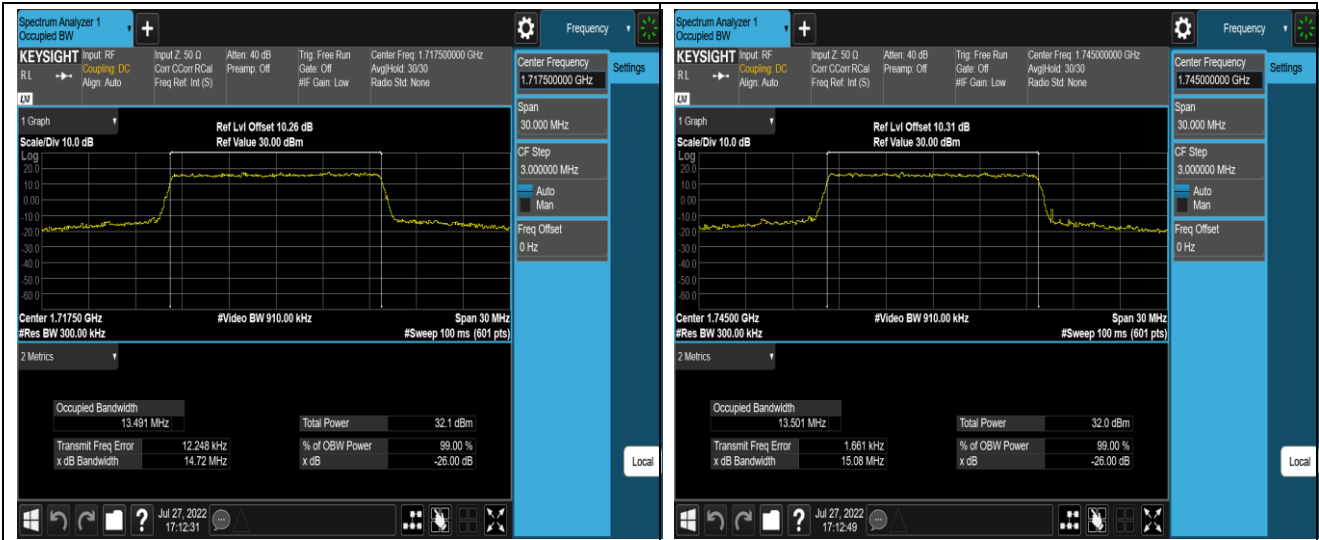

Band66-10MHz-16QAM-132022-50RB#0

Band66-10MHz-16QAM-132322-50RB#0

Band66-10MHz-16QAM-132622-50RB#0

Band66-15MHz-QPSK-132047-75RB#0

Band66-15MHz-QPSK-132322-75RB#0

Band66-15MHz-QPSK-132597-75RB#0

Band66-15MHz-16QAM-132047-75RB#0