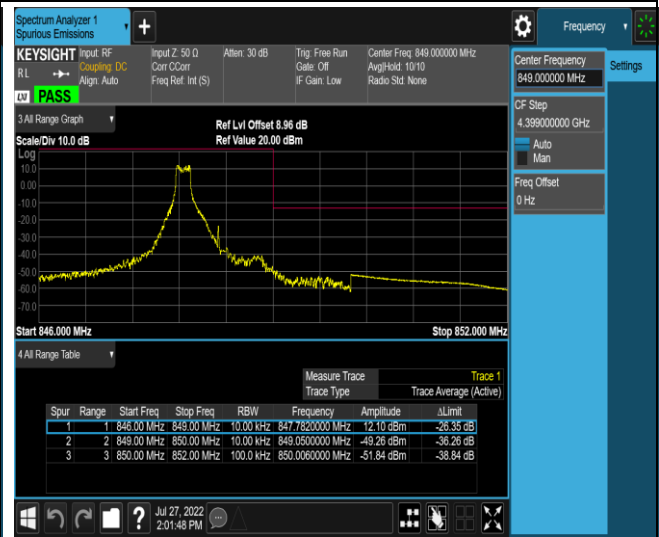

Band5-1.4MHz-16QAM-20407-1RB#5

Band5-1.4MHz-16QAM-20407-6RB#0

Band5-1.4MHz-16QAM-20643-1RB#0

Band5-1.4MHz-16QAM-20643-1RB#5

Band5-1.4MHz-16QAM-20643-6RB#0

Band5-10MHz-QPSK-20450-1RB#0

Band5-10MHz-QPSK-20450-1RB#49