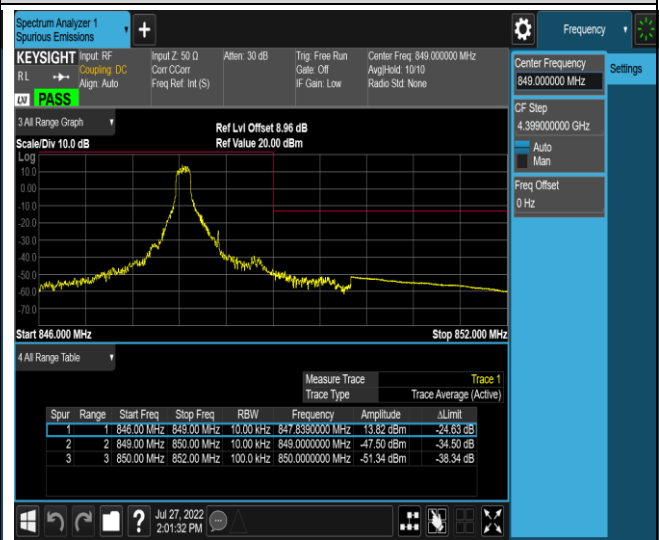

Band5-1.4MHz-QPSK-20407-1RB#0

Band5-1.4MHz-QPSK-20407-1RB#5

Band5-1.4MHz-QPSK-20407-6RB#0

Band5-1.4MHz-QPSK-20643-1RB#0

Band5-1.4MHz-QPSK-20643-1RB#5

Band5-1.4MHz-QPSK-20643-6RB#0

Band5-1.4MHz-16QAM-20407-1RB#0