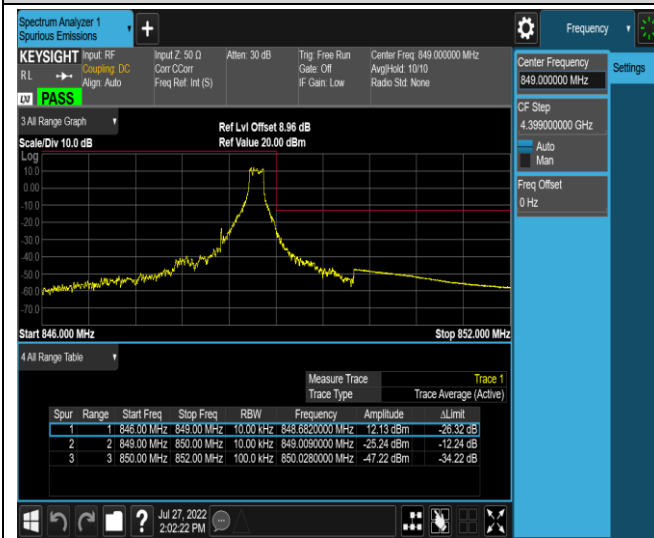

Band5-1.4MHz-16QAM-20407-1RB#5

Band5-1.4MHz-16QAM-20407-6RB#0

Band5-1.4MHz-16QAM-20643-1RB#0

Band5-1.4MHz-16QAM-20643-1RB#5

Band5-1.4MHz-16QAM-20643-6RB#0

Band5-10MHz-QPSK-20450-1RB#0

Band5-10MHz-QPSK-20450-1RB#49