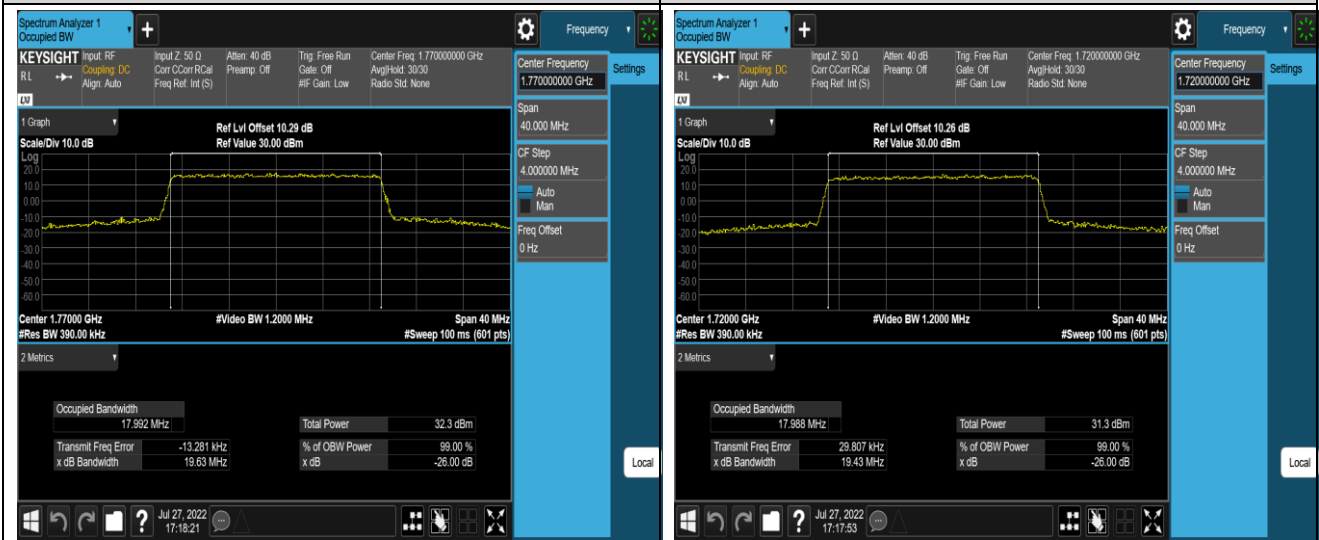

Band66-20MHz-QPSK-132572-100RB#0

Band66-20MHz-16QAM-132072-100RB#0