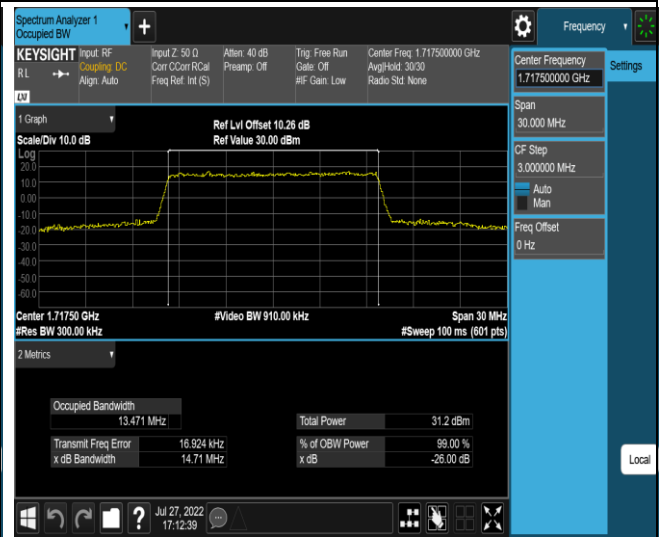

Band66-15MHz-16QAM-132047-75RB#0