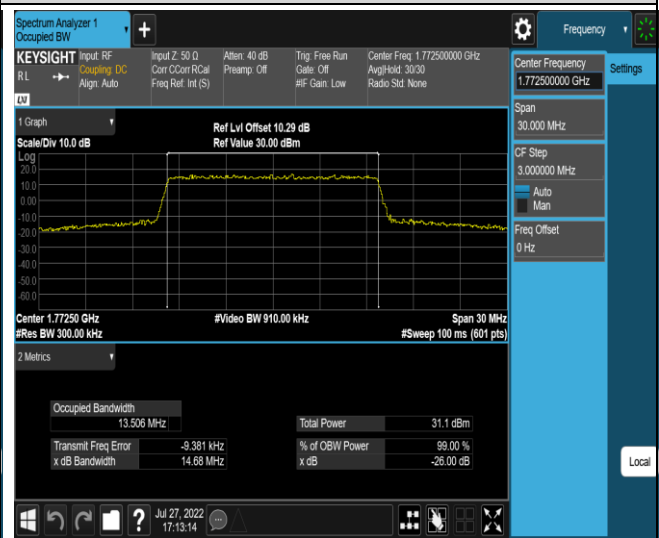

Band66-15MHz-16QAM-132597-75RB#0