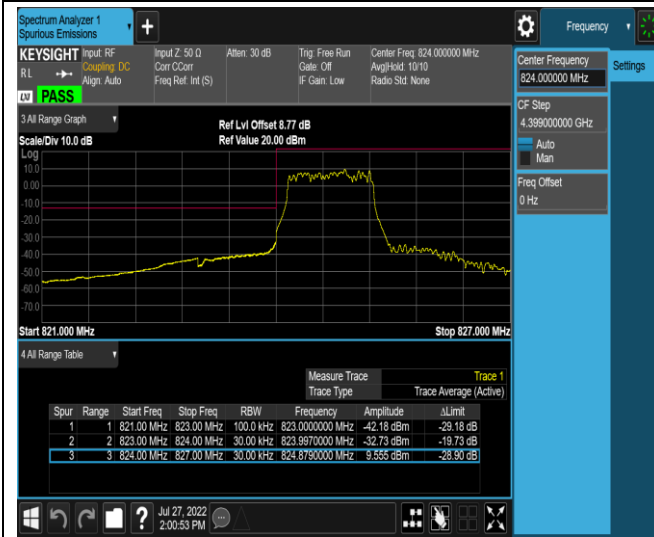

Band5-1.4MHz-16QAM-20407-6RB#0