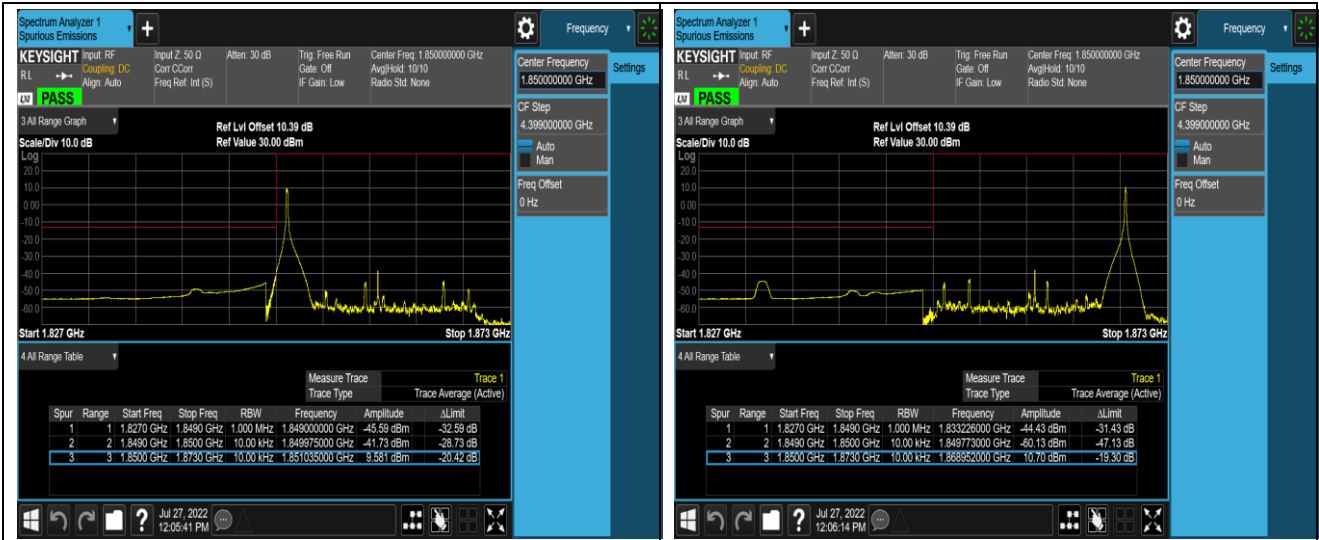

Band2-20MHz-16QAM-18700-1RB#0

Band2-20MHz-16QAM-18700-1RB#99