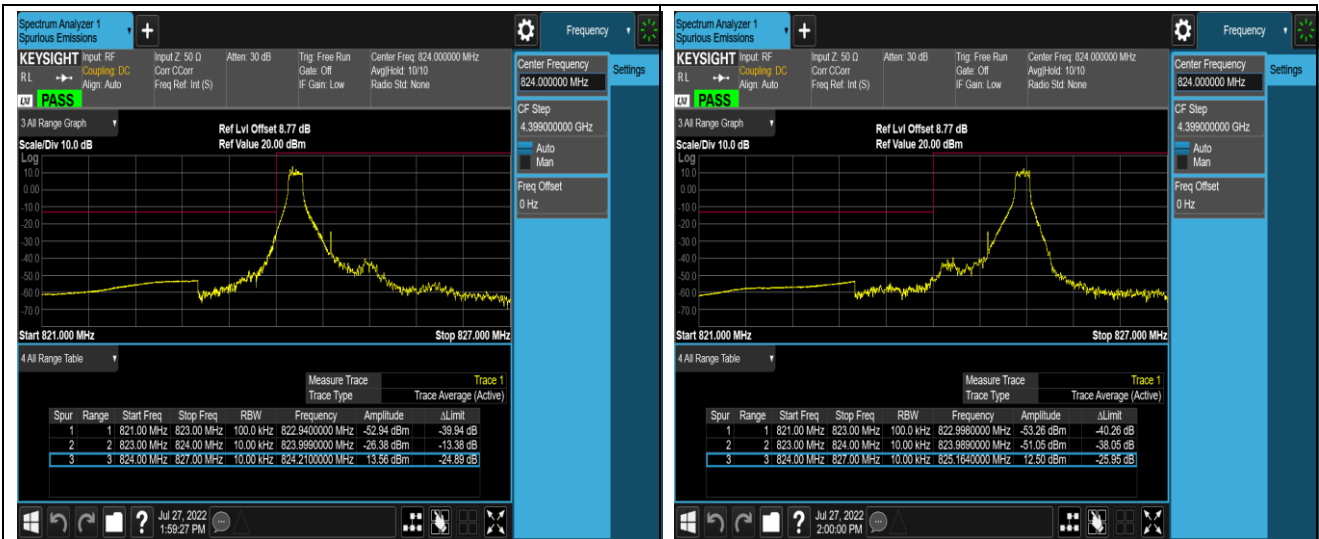

Band5-1.4MHz-16QAM-20407-1RB#0

Band5-1.4MHz-16QAM-20407-1RB#5