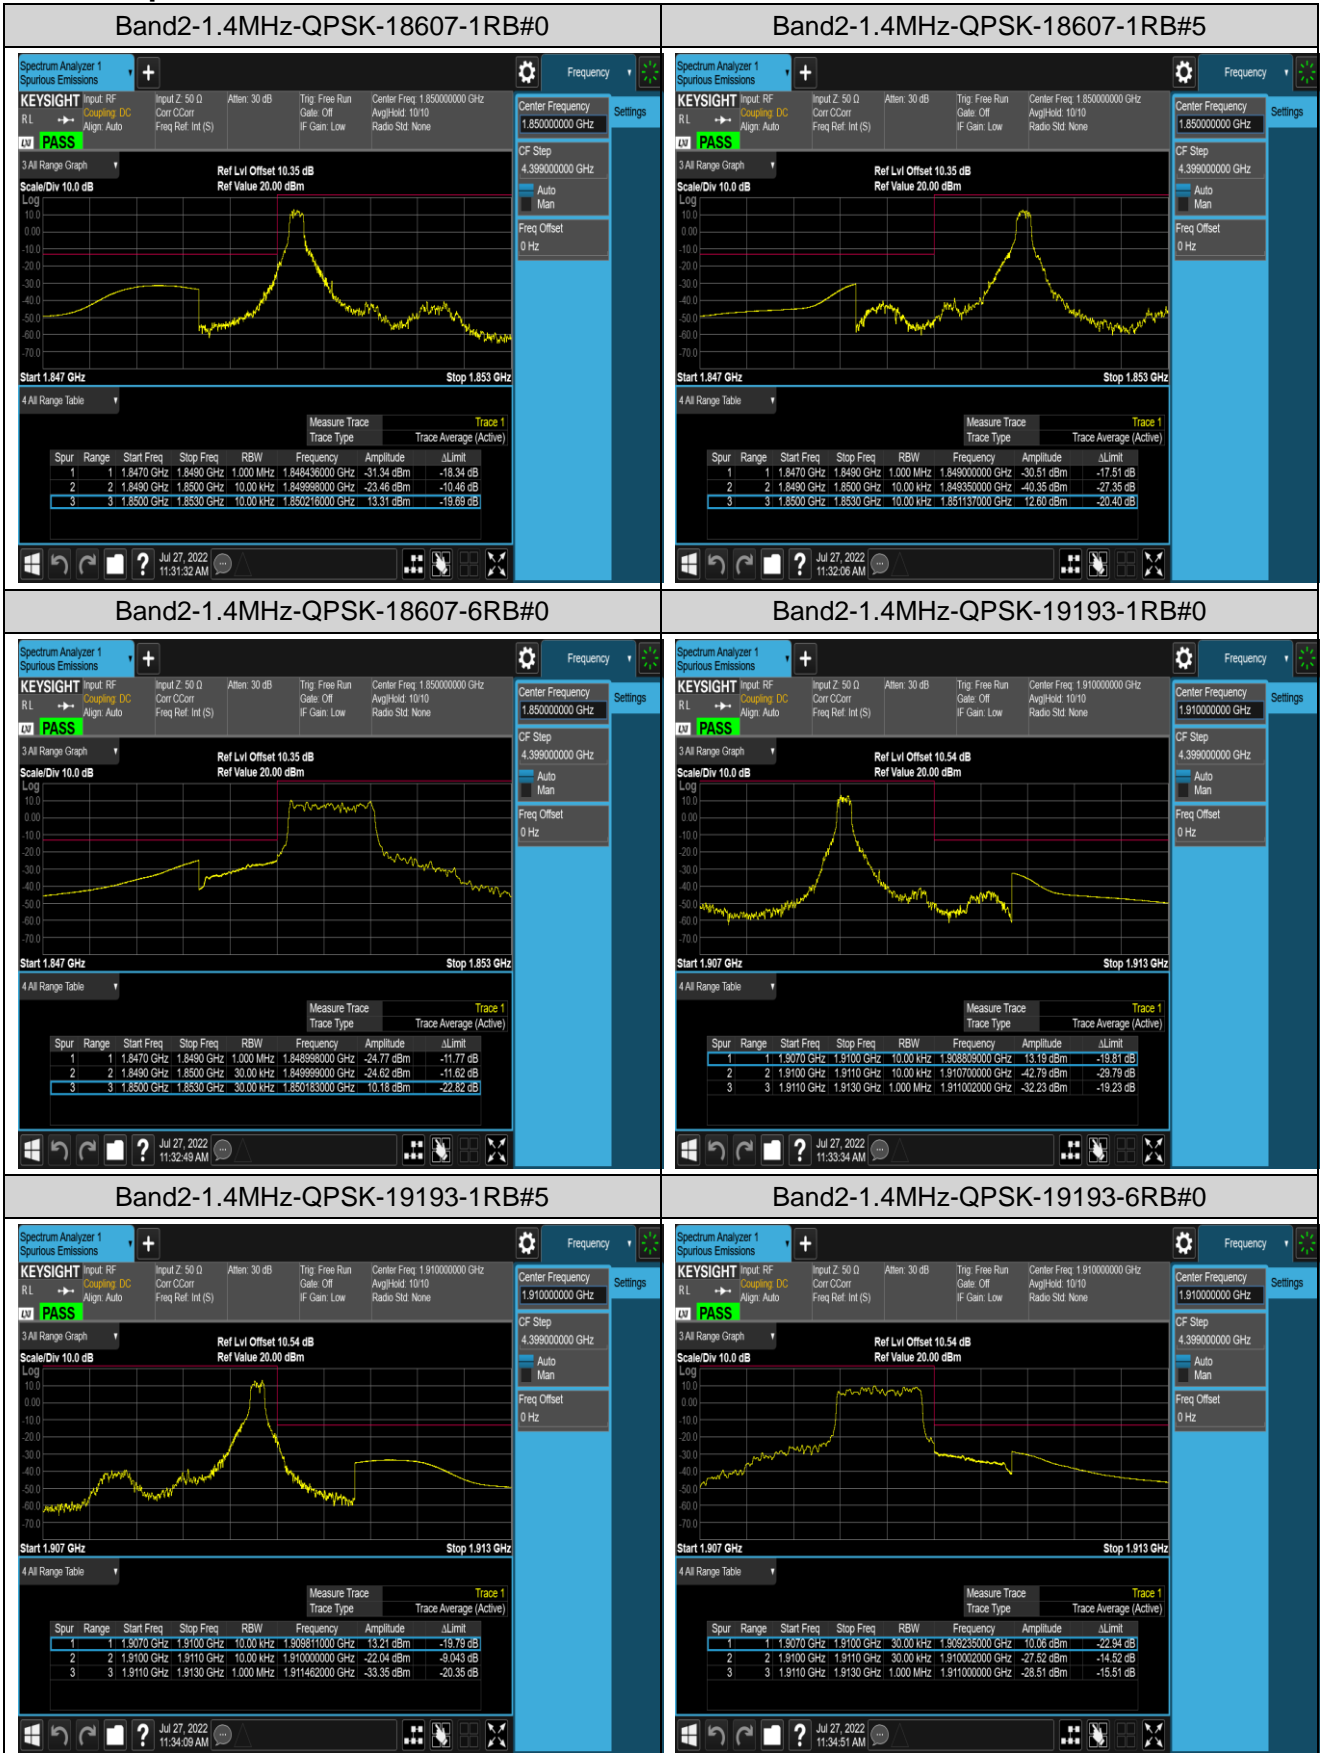

Test Graphs