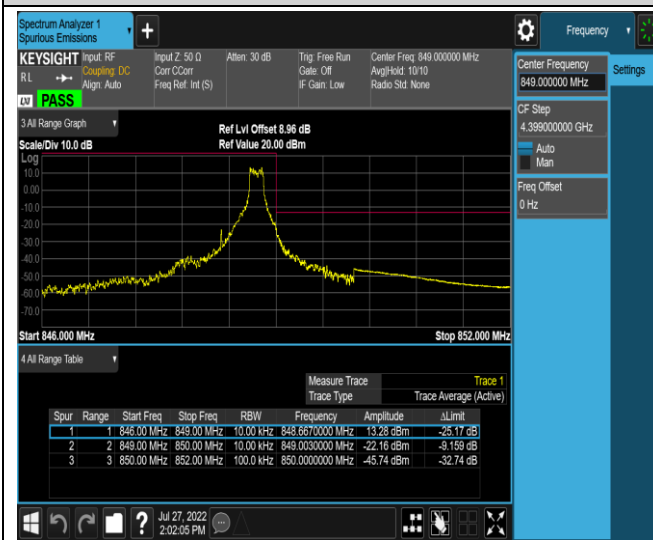

Band5-1.4MHz-QPSK-20407-1RB#0

Band5-1.4MHz-QPSK-20407-1RB#5

Band5-1.4MHz-QPSK-20407-6RB#0

Band5-1.4MHz-QPSK-20643-1RB#0

Band5-1.4MHz-QPSK-20643-1RB#5

Band5-1.4MHz-QPSK-20643-6RB#0

Band5-1.4MHz-16QAM-20407-1RB#0