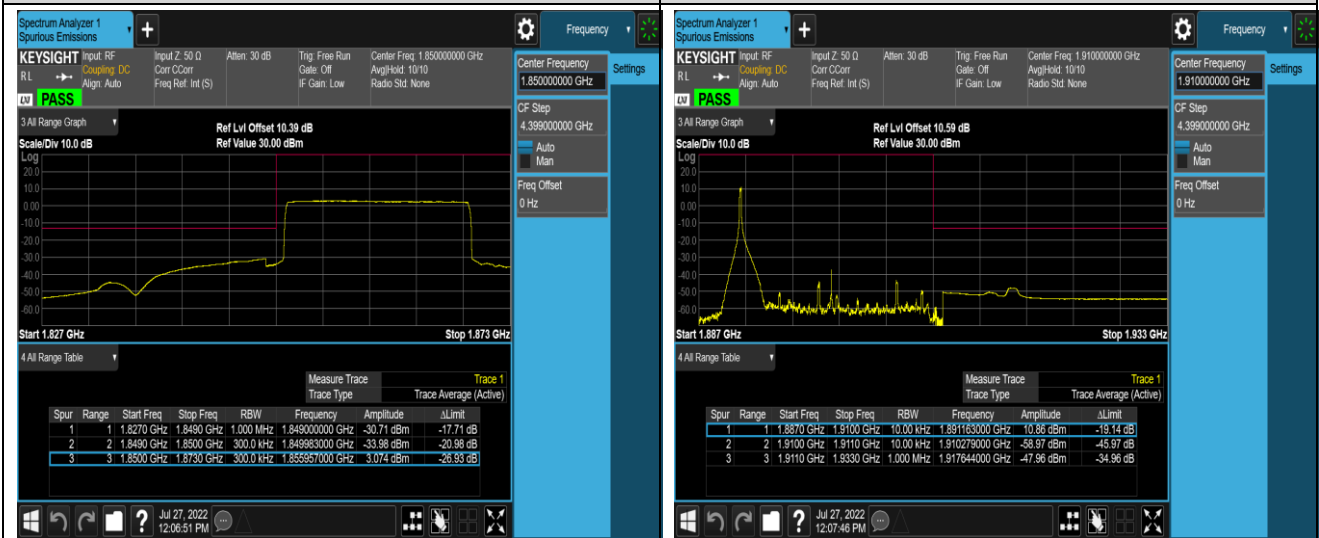

Remark: All bandwidth and all modulation had been tested, but only the worst case data displayed in this report.

Test Graphs

Band2-20MHz-QPSK-18700-100RB#0

Band2-20MHz-QPSK-19100-1RB#0

Band2-20MHz-QPSK-19100-1RB#99