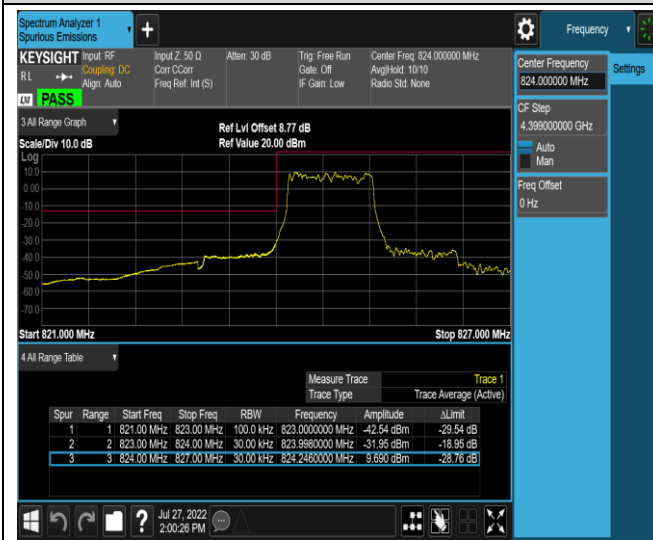

Band5-1.4MHz-QPSK-20407-6RB#0