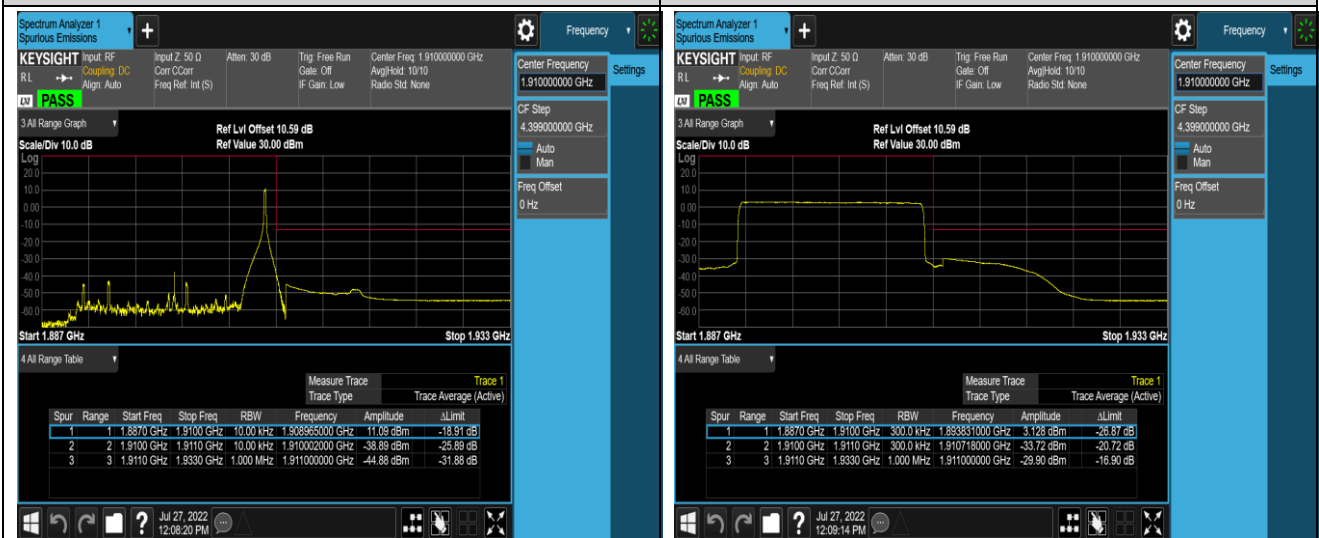

Band2-20MHz-QPSK-19100-1RB#99

Band2-20MHz-QPSK-19100-100RB#0