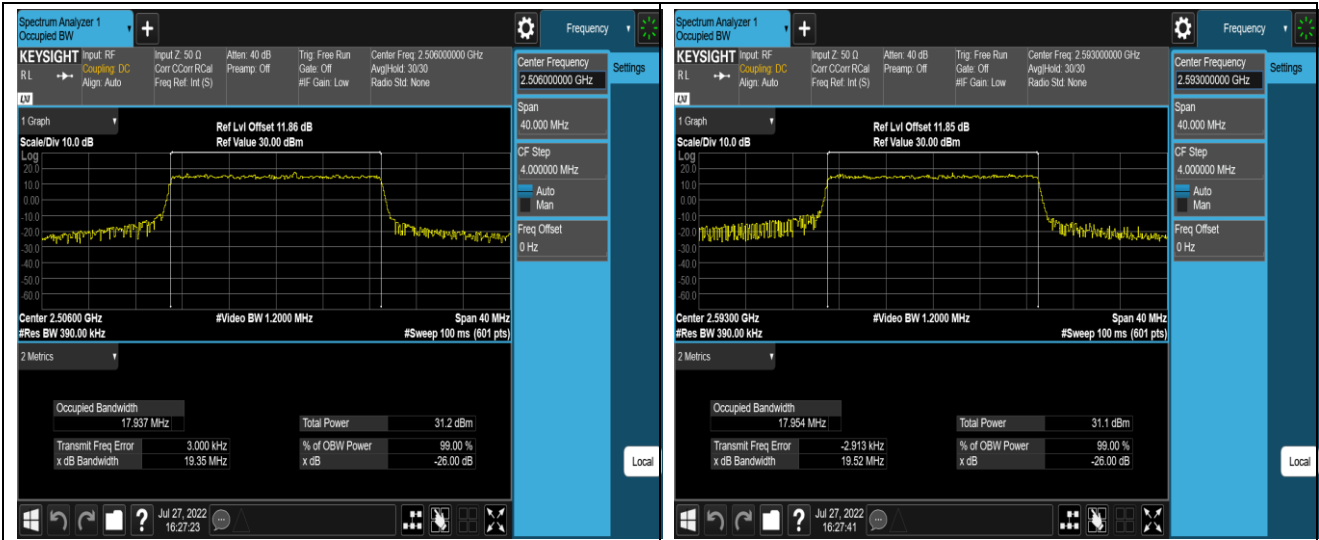

Band41-15MHz-QPSK-41515-75RB#0

Band41-15MHz-16QAM-39725-75RB#0

Band41-15MHz-16QAM-40620-75RB#0

Band41-15MHz-16QAM-41515-75RB#0

Band41-20MHz-QPSK-39750-100RB#0

Band41-20MHz-QPSK-40620-100RB#0

Band41-20MHz-QPSK-41490-100RB#0