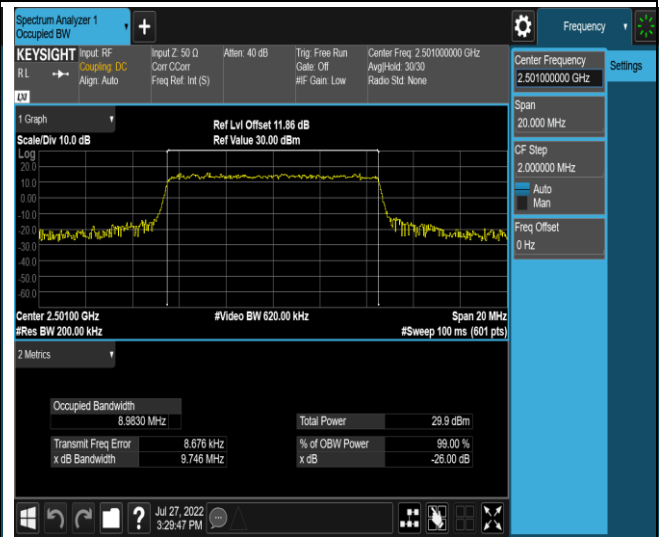

Band41-10MHz-QPSK-40620-50RB#0

Band41-10MHz-QPSK-41540-50RB#0

Band41-10MHz-16QAM-39700-50RB#0

Band41-10MHz-16QAM-40620-50RB#0

Band41-10MHz-16QAM-41540-50RB#0

Band41-15MHz-QPSK-39725-75RB#0

Band41-15MHz-QPSK-40620-75RB#0