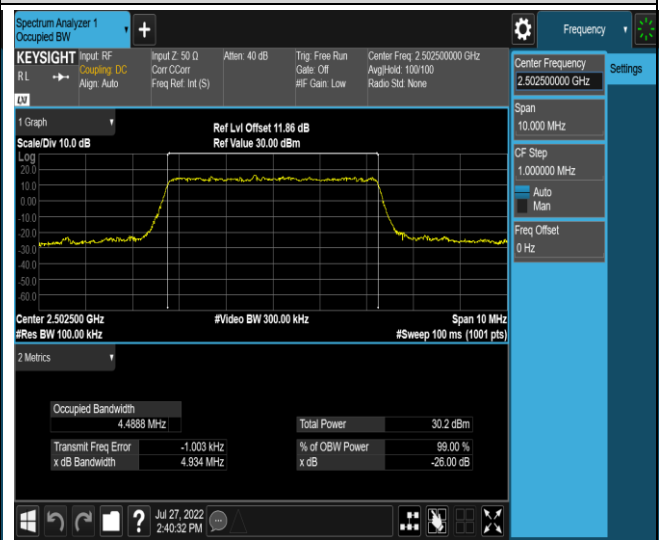

Band7-5MHz-16QAM-20775-25RB#0

Band7-5MHz-16QAM-21425-25RB#0