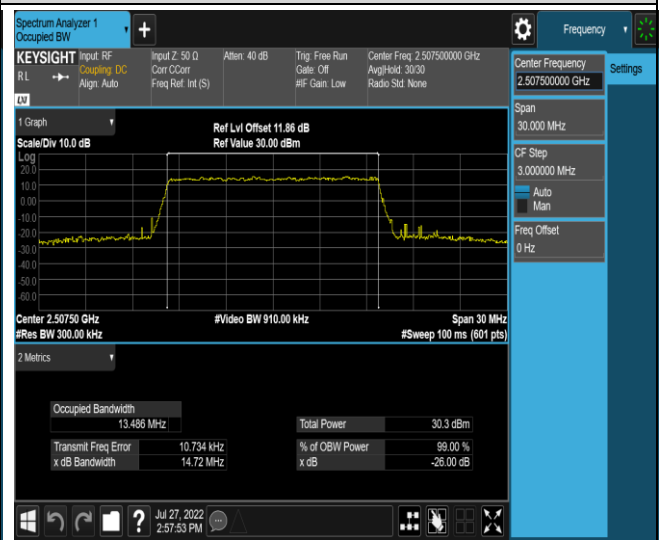

Band7-10MHz-16QAM-21100-50RB#0

Band7-10MHz-16QAM-21400-50RB#0

Band7-15MHz-QPSK-20825-75RB#0

Band7-15MHz-QPSK-21100-75RB#0

Band7-15MHz-QPSK-21375-75RB#0

Band7-15MHz-16QAM-20825-75RB#0

Band7-15MHz-16QAM-21100-75RB#0