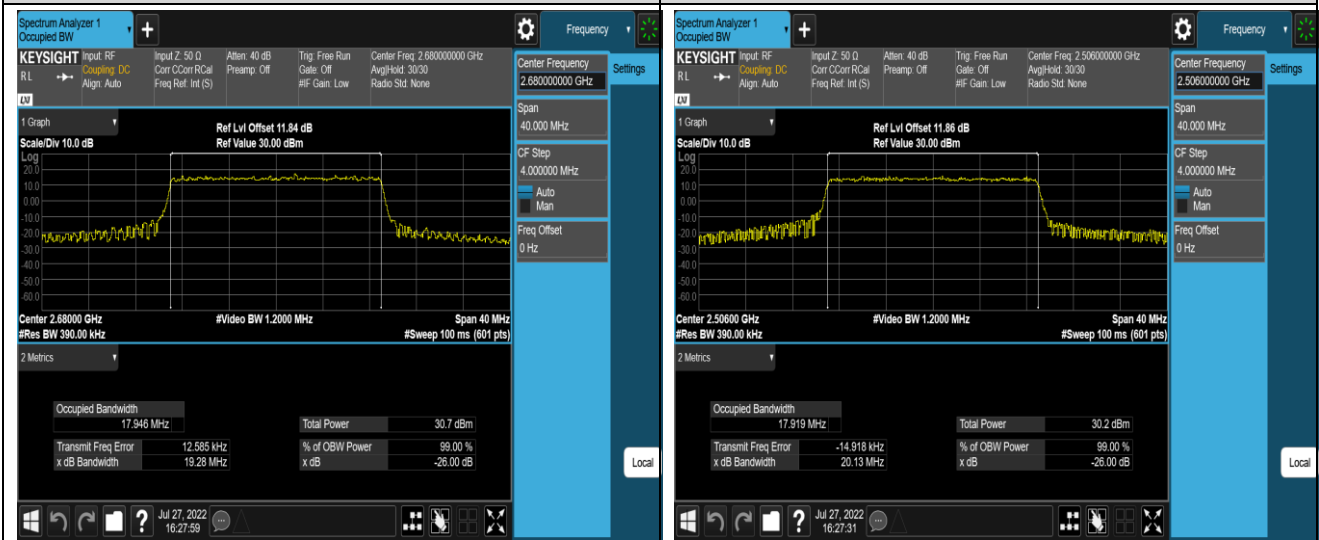

Band41-20MHz-QPSK-41490-100RB#0

Band41-20MHz-16QAM-39750-100RB#0

Band41-20MHz-16QAM-40620-100RB#0

Band41-20MHz-16QAM-41490-100RB#0