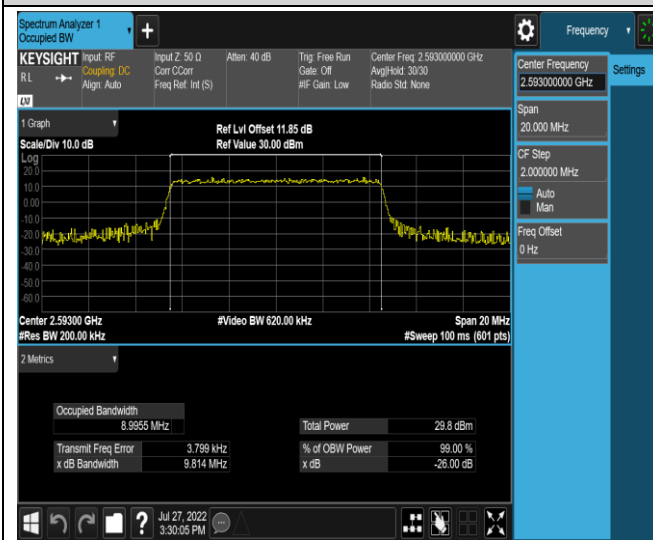

Band41-10MHz-QPSK-40620-50RB#0

Band41-10MHz-QPSK-41540-50RB#0

Band41-10MHz-16QAM-39700-50RB#0

Band41-10MHz-16QAM-40620-50RB#0

Band41-10MHz-16QAM-41540-50RB#0

Band41-15MHz-QPSK-39725-75RB#0

Band41-15MHz-QPSK-40620-75RB#0