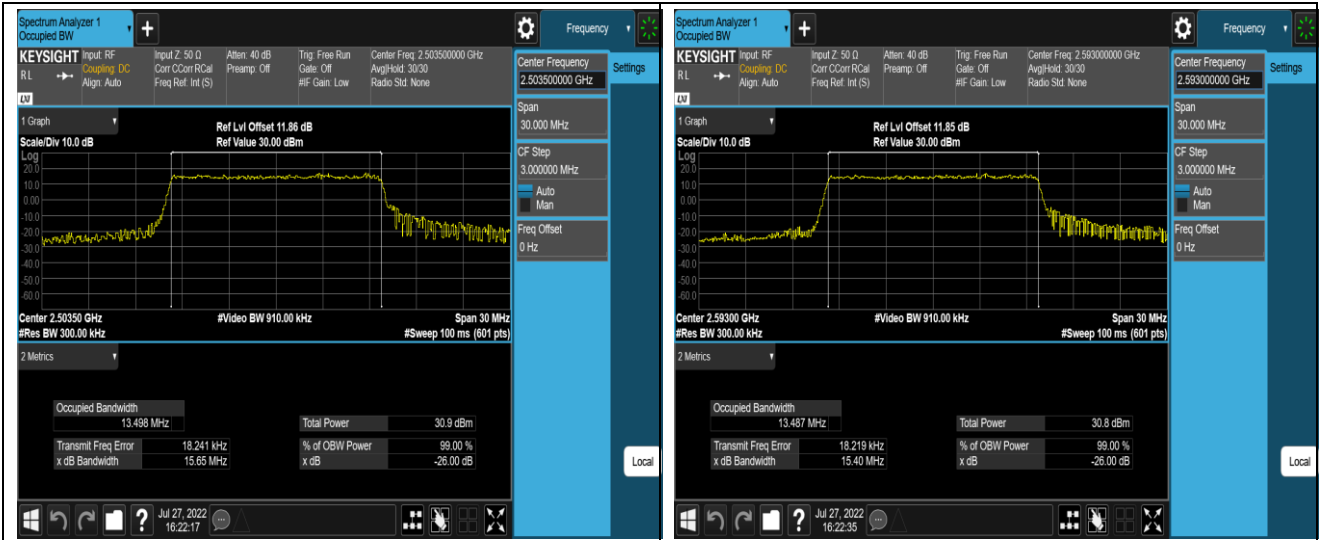

Band41-10MHz-QPSK-40620-50RB#0

Band41-10MHz-QPSK-41540-50RB#0

Band41-10MHz-16QAM-39700-50RB#0

Band41-10MHz-16QAM-40620-50RB#0

Band41-10MHz-16QAM-41540-50RB#0

Band41-15MHz-QPSK-39725-75RB#0

Band41-15MHz-QPSK-40620-75RB#0