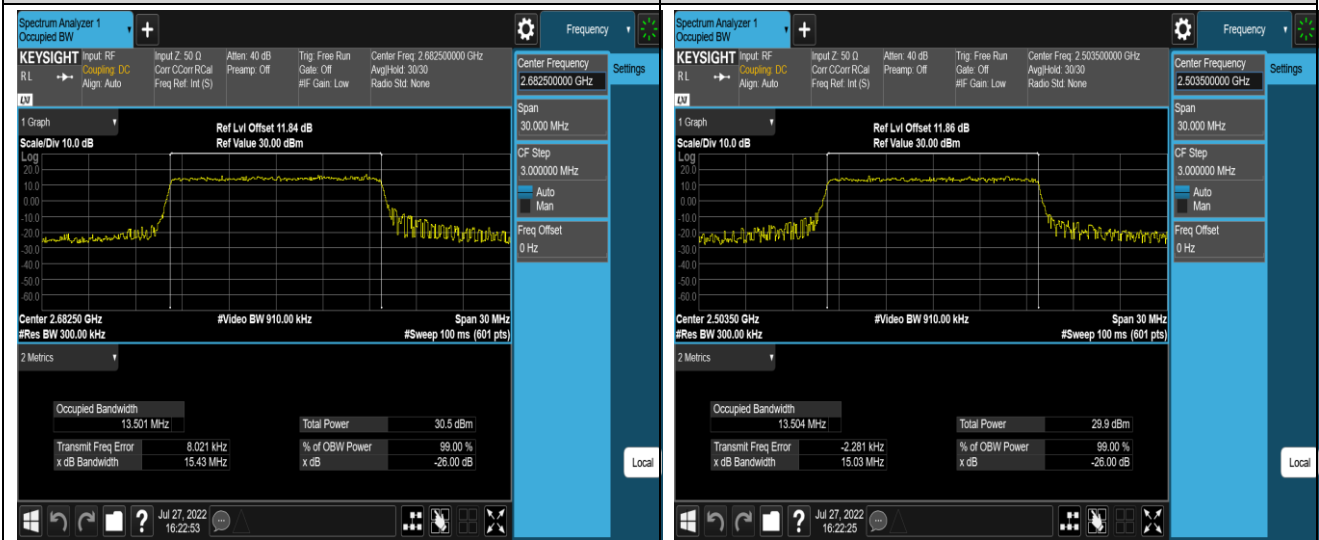

Band41-15MHz-QPSK-41515-75RB#0

Band41-15MHz-16QAM-39725-75RB#0

Band41-15MHz-16QAM-40620-75RB#0

Band41-15MHz-16QAM-41515-75RB#0