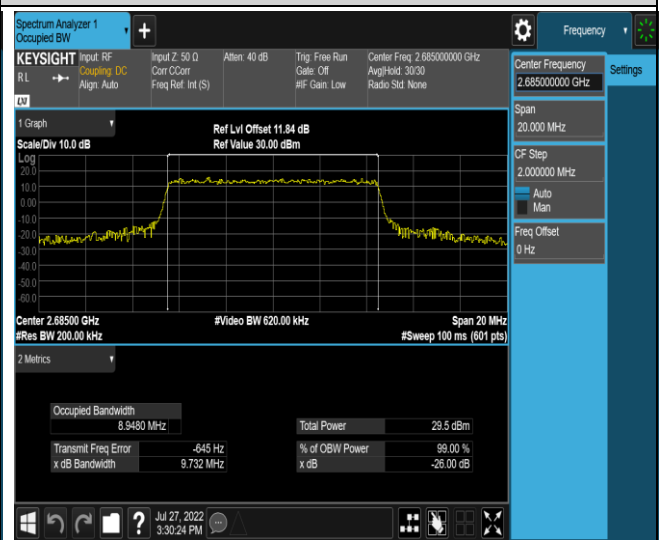

Band41-10MHz-QPSK-40620-50RB#0

Band41-10MHz-QPSK-41540-50RB#0

Band41-10MHz-16QAM-39700-50RB#0

Band41-10MHz-16QAM-40620-50RB#0

Band41-10MHz-16QAM-41540-50RB#0

Band41-15MHz-QPSK-39725-75RB#0

Band41-15MHz-QPSK-40620-75RB#0