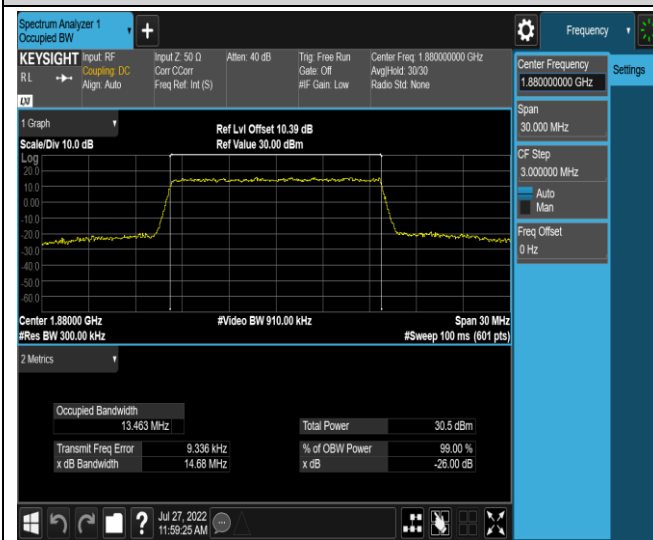

Band2-15MHz-16QAM-18900-75RB#0

Band2-20MHz-QPSK-18700-100RB#0