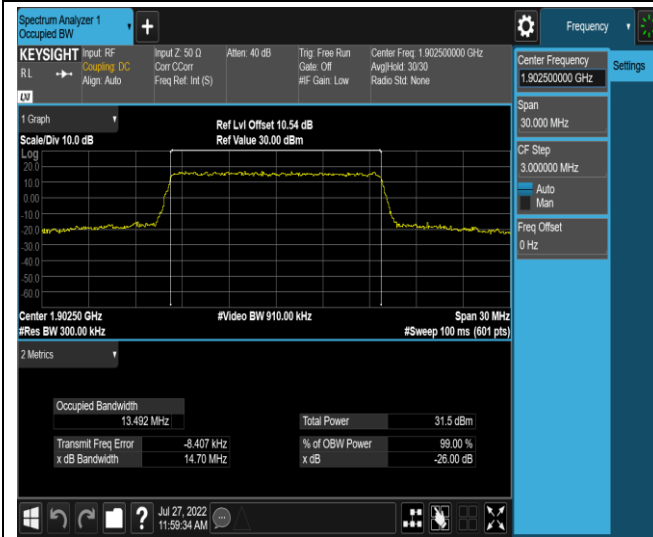

Band2-15MHz-QPSK-19125-75RB#0

Band2-15MHz-16QAM-18900-75RB#0