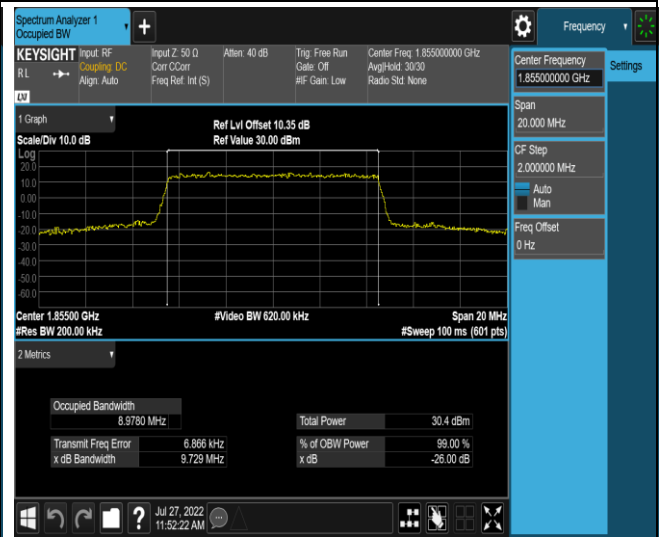

Test Graphs

Band2-10MHz-QPSK-19150-50RB#0

Band2-10MHz-16QAM-18650-50RB#0

Band2-10MHz-16QAM-18900-50RB#0

Band2-10MHz-16QAM-19150-50RB#0

Band2-15MHz-QPSK-18675-75RB#0

Band2-15MHz-QPSK-18900-75RB#0

Band2-15MHz-QPSK-19125-75RB#0