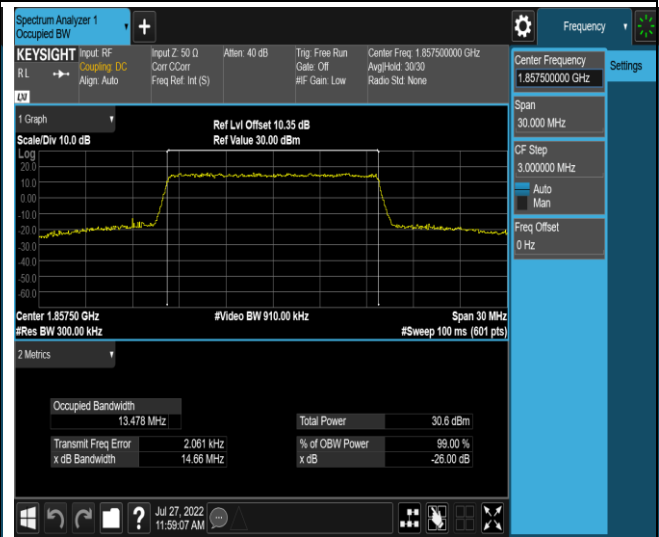

Band2-15MHz-16QAM-18675-75RB#0

Band2-15MHz-16QAM-19125-75RB#0