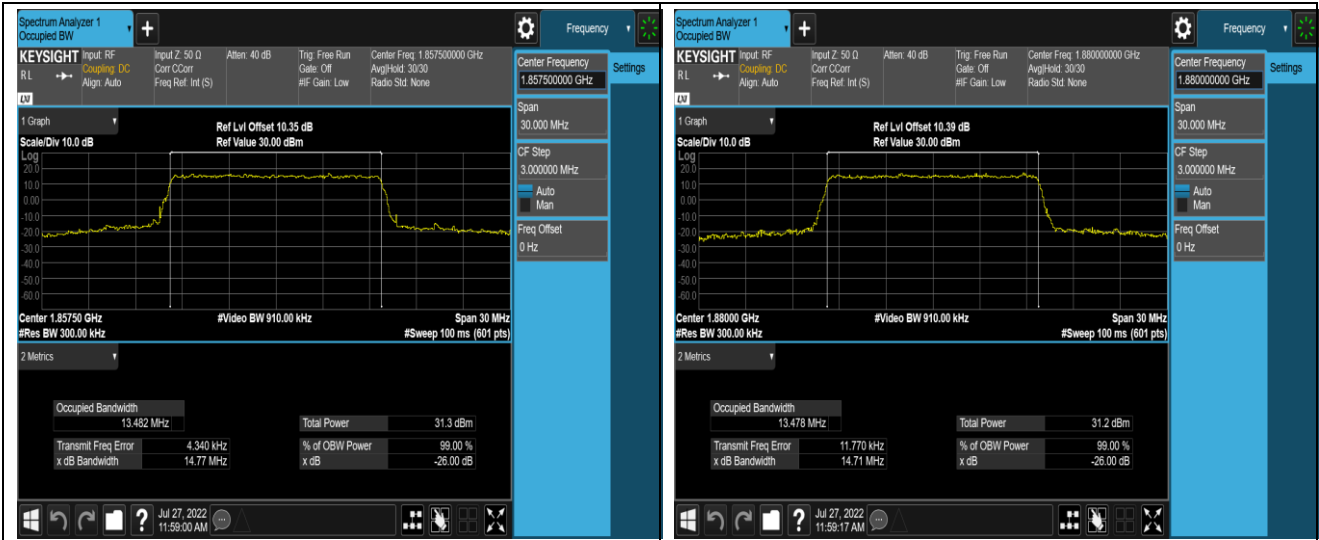

Test Graphs

Band2-10MHz-QPSK-19150-50RB#0

Band2-10MHz-16QAM-18650-50RB#0

Band2-10MHz-16QAM-18900-50RB#0

Band2-10MHz-16QAM-19150-50RB#0

Band2-15MHz-QPSK-18675-75RB#0

Band2-15MHz-QPSK-18900-75RB#0

Band2-15MHz-QPSK-19125-75RB#0