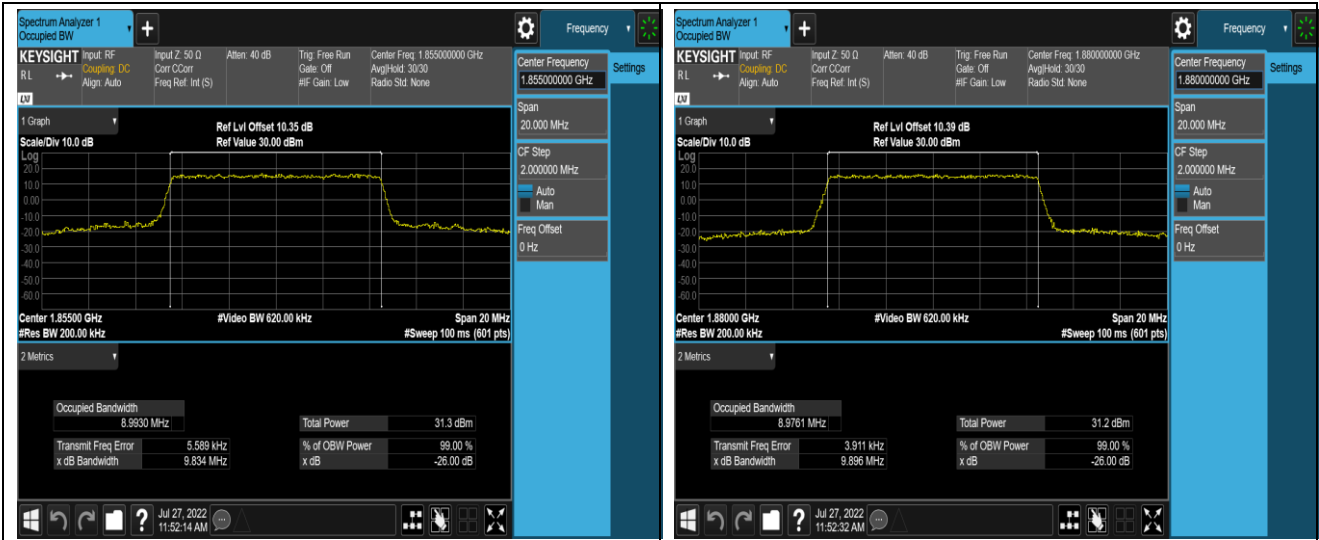

Band2-10MHz-QPSK-19150-50RB#0

Band2-10MHz-16QAM-18650-50RB#0