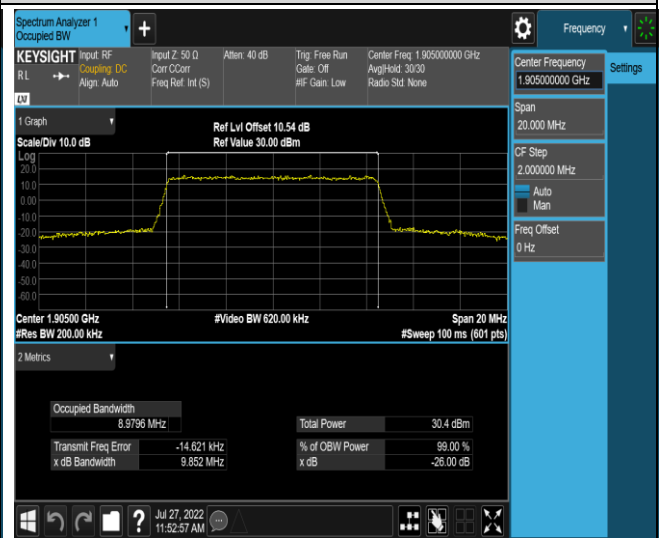

Test Graphs

Band2-10MHz-QPSK-19150-50RB#0

Band2-10MHz-16QAM-18650-50RB#0

Band2-10MHz-16QAM-18900-50RB#0

Band2-10MHz-16QAM-19150-50RB#0

Band2-15MHz-QPSK-18675-75RB#0

Band2-15MHz-QPSK-18900-75RB#0

Band2-15MHz-QPSK-19125-75RB#0