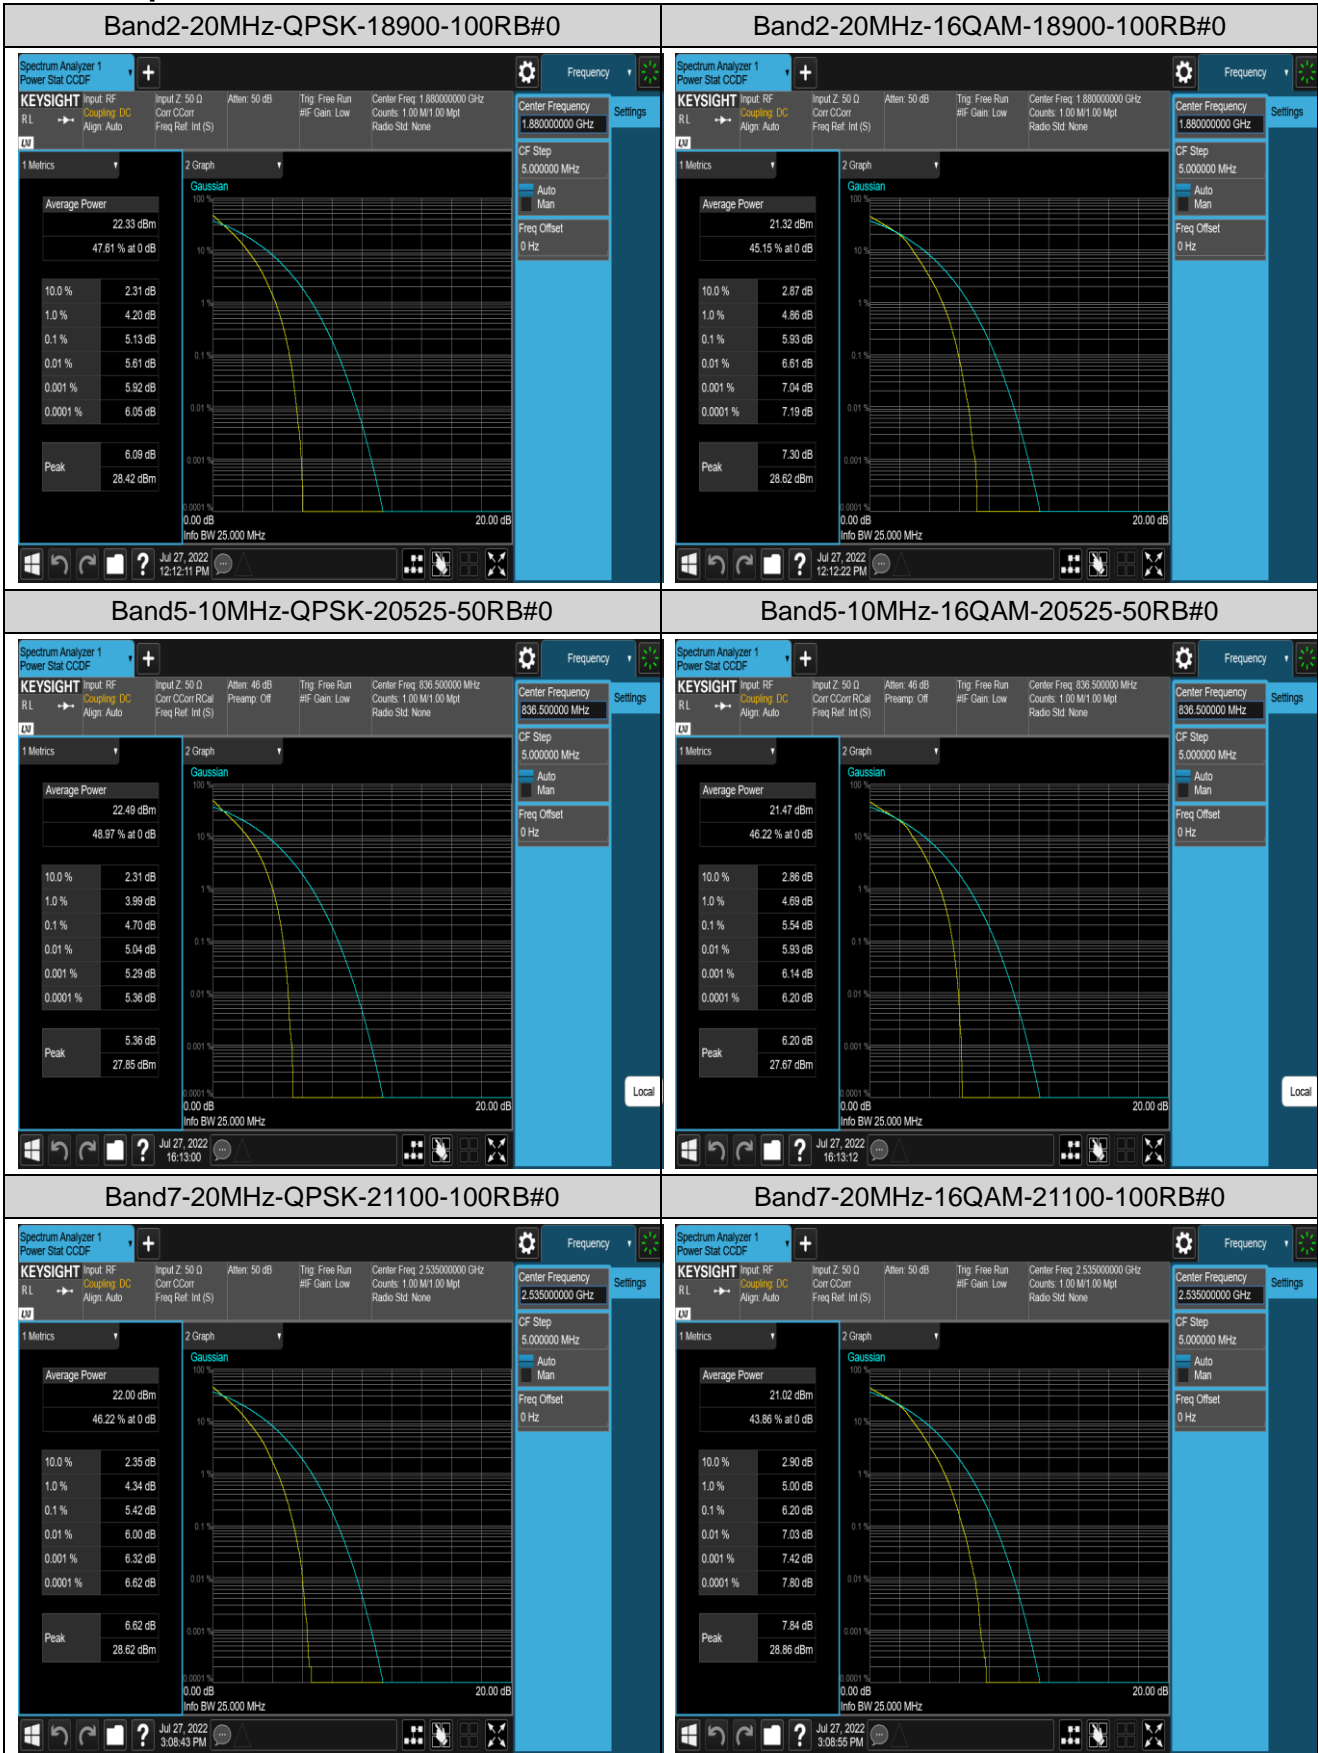

Test Graphs