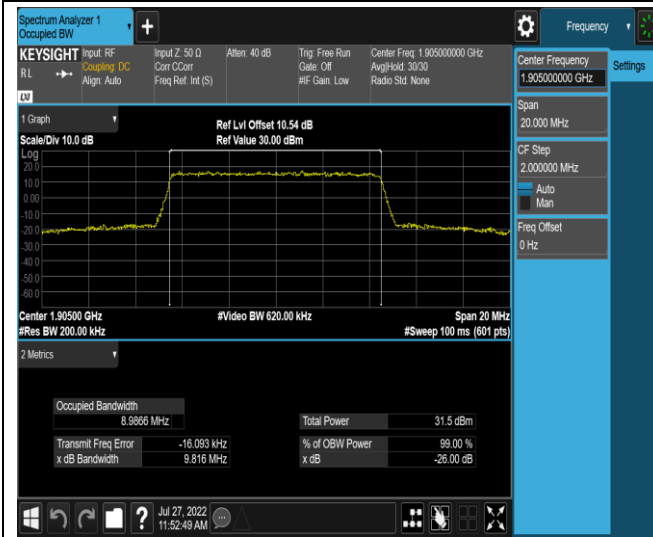

Test Graphs

Band2-10MHz-QPSK-19150-50RB#0

Band2-10MHz-16QAM-18650-50RB#0

Band2-10MHz-16QAM-18900-50RB#0

Band2-10MHz-16QAM-19150-50RB#0

Band2-15MHz-QPSK-18675-75RB#0

Band2-15MHz-QPSK-18900-75RB#0

Band2-15MHz-QPSK-19125-75RB#0