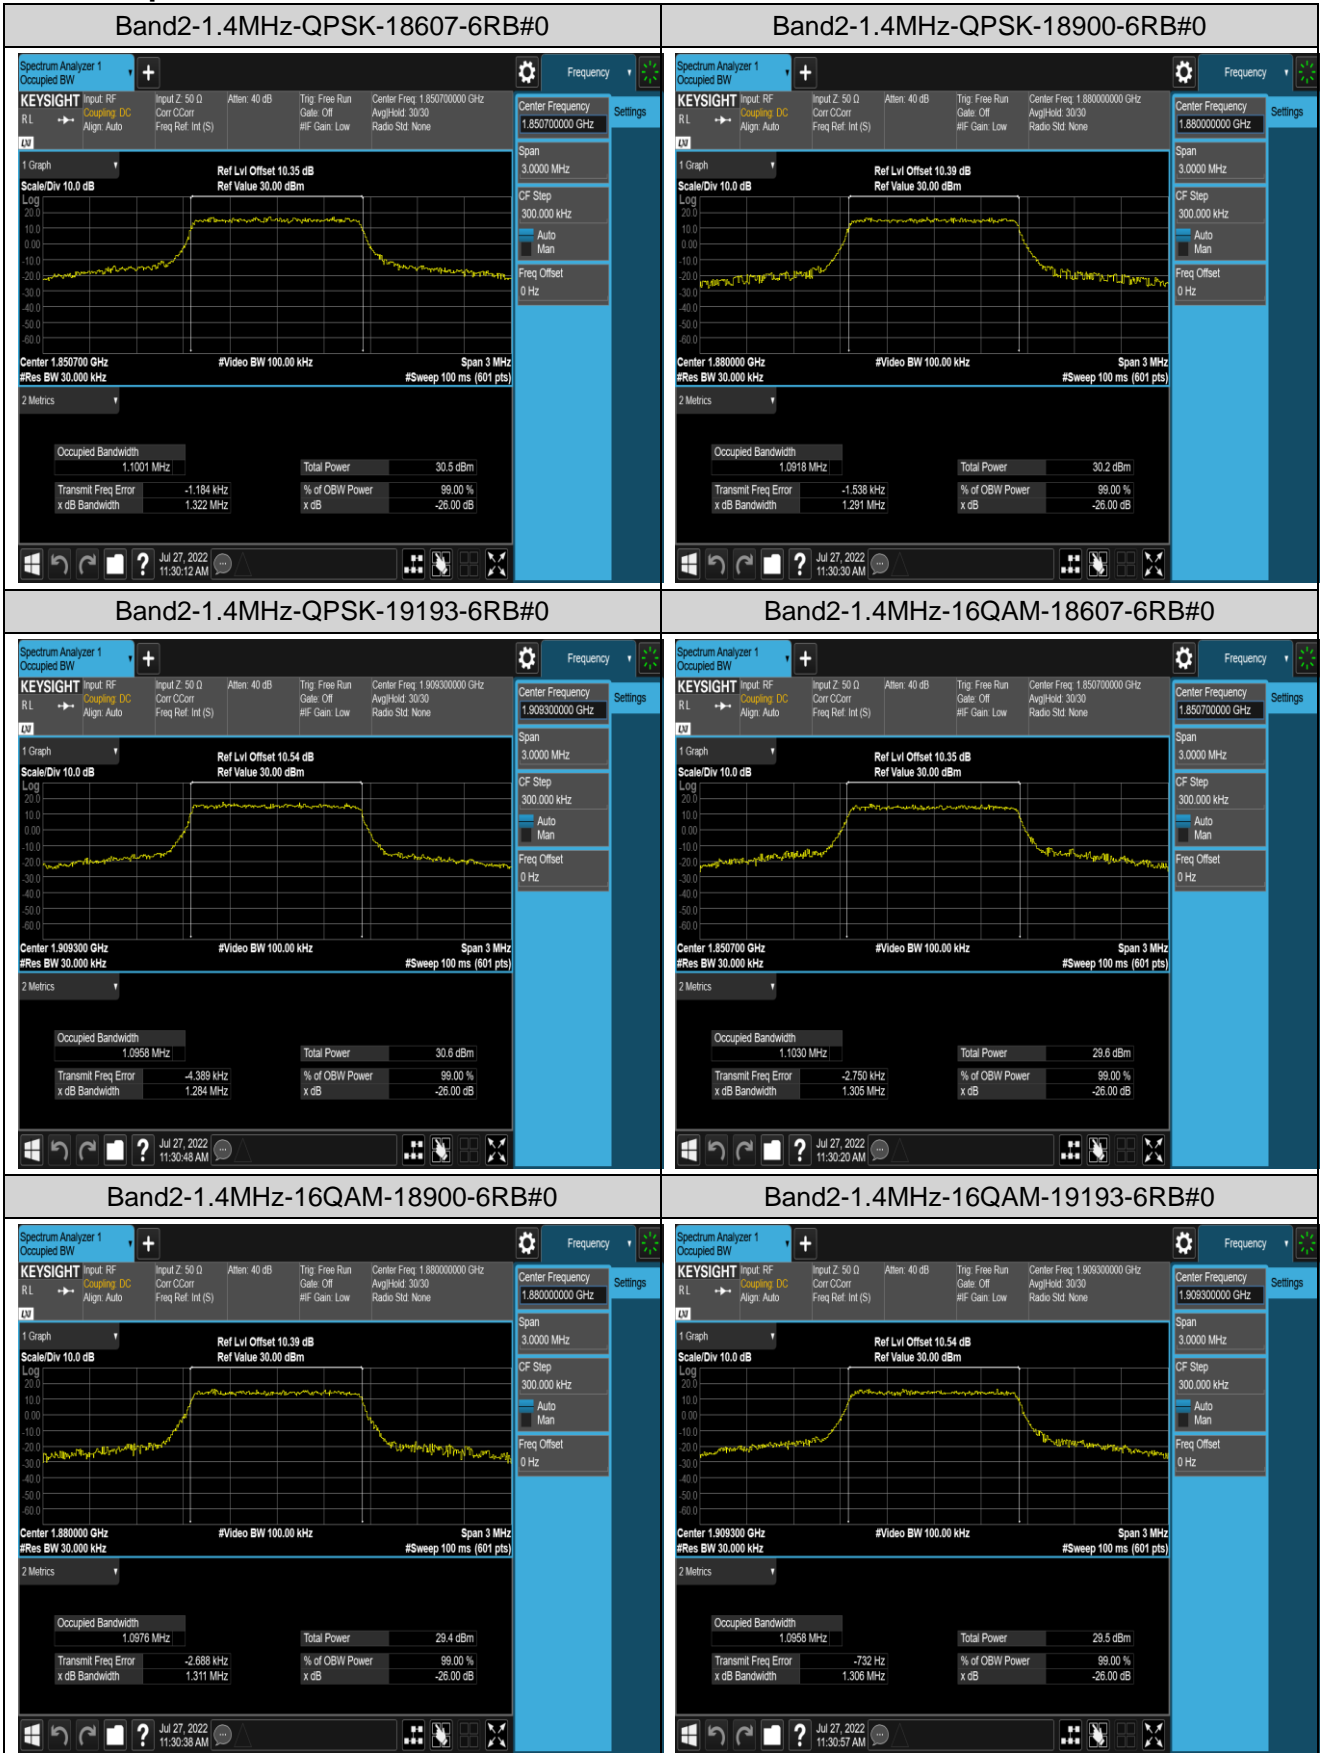

Test Graphs