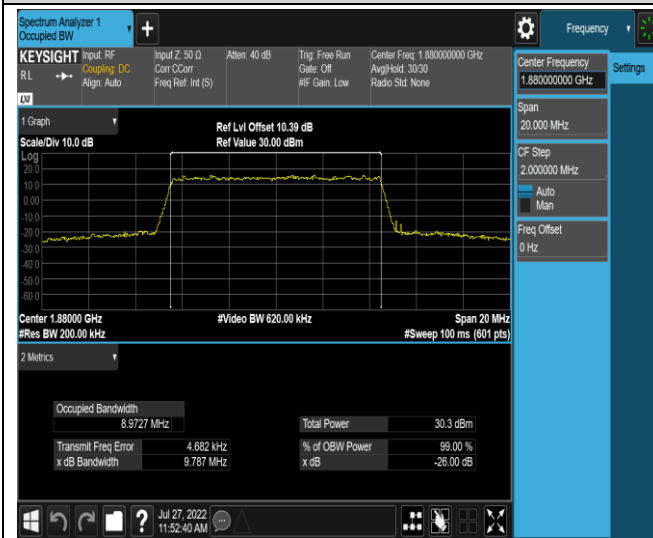

Test Graphs

Band2-10MHz-QPSK-19150-50RB#0

Band2-10MHz-16QAM-18650-50RB#0

Band2-10MHz-16QAM-18900-50RB#0

Band2-10MHz-16QAM-19150-50RB#0

Band2-15MHz-QPSK-18675-75RB#0

Band2-15MHz-QPSK-18900-75RB#0

Band2-15MHz-QPSK-19125-75RB#0