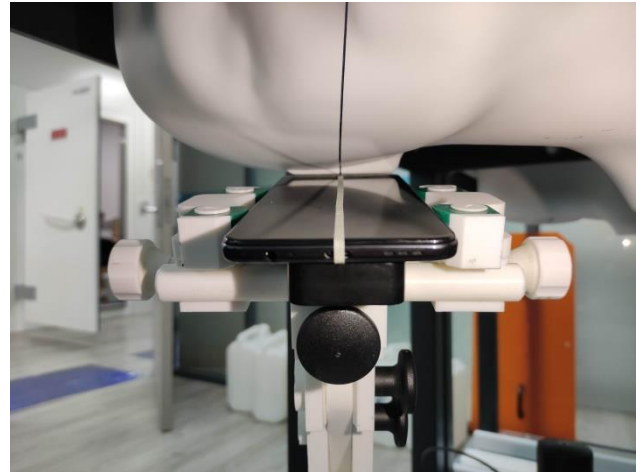

EUT Photos (Model: X6815B)

EUT Antenna Locations

SAR Test Setup Photos

Head

Right Cheek

Right Tilted

Left Cheek

Left Tilted

Body

Front side (10mm)

Back side(10mm)

Left side(10mm)

Right side(10mm)

Top side(10mm)