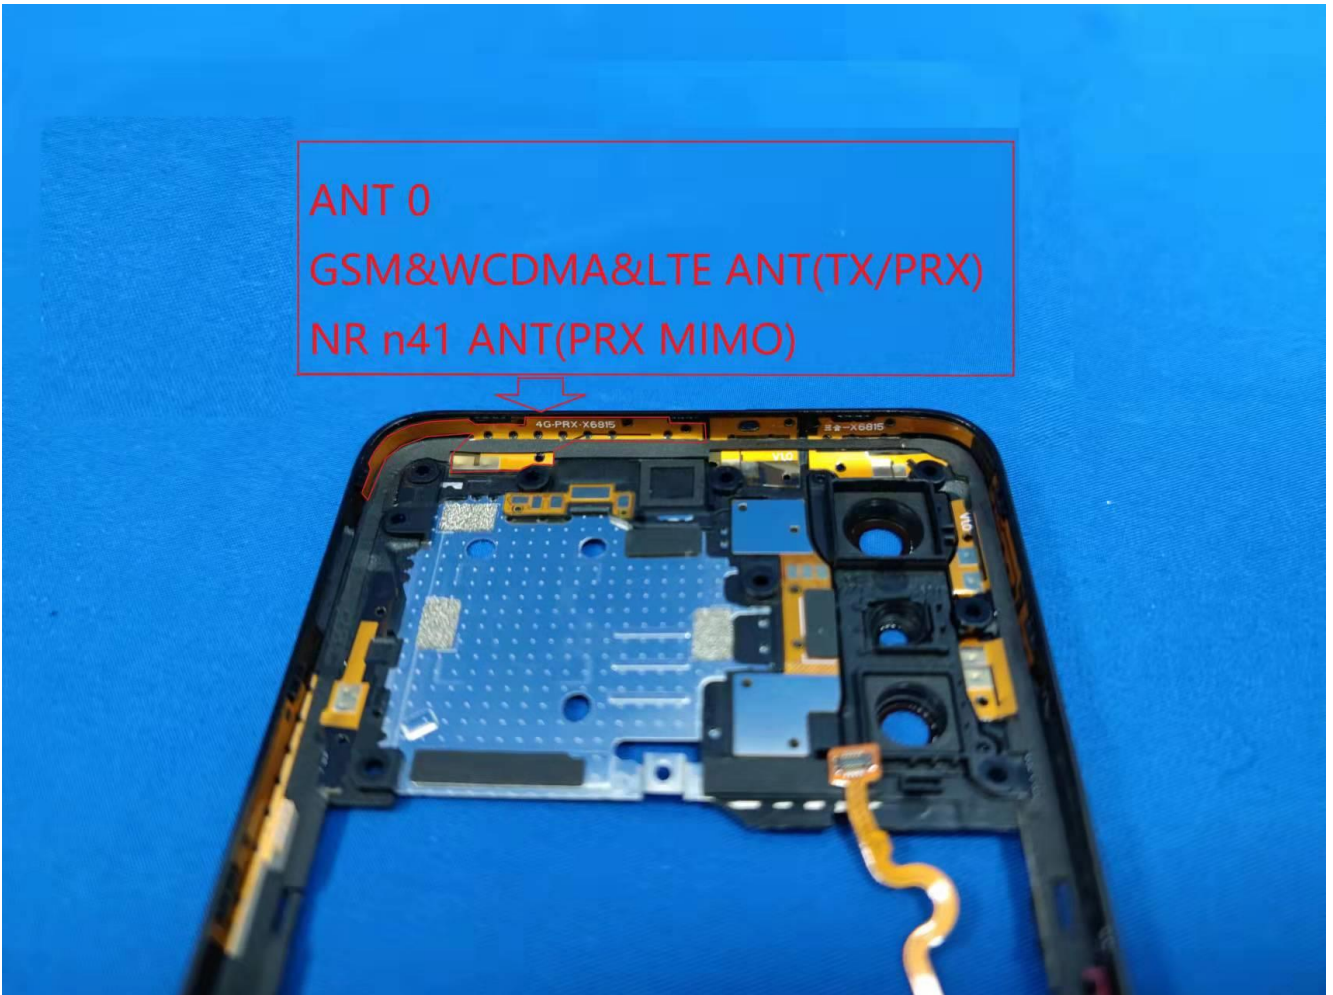

EUT Photos (Model: X6815B)

EUT Antenna Locations

SAR Test Setup Photos

Head

Right Cheek

Right Tilted

Left Cheek

Left Tilted

Body

Front side (10mm)

Back side(10mm)

Left side(10mm)

Right side(10mm)

Top side(10mm)