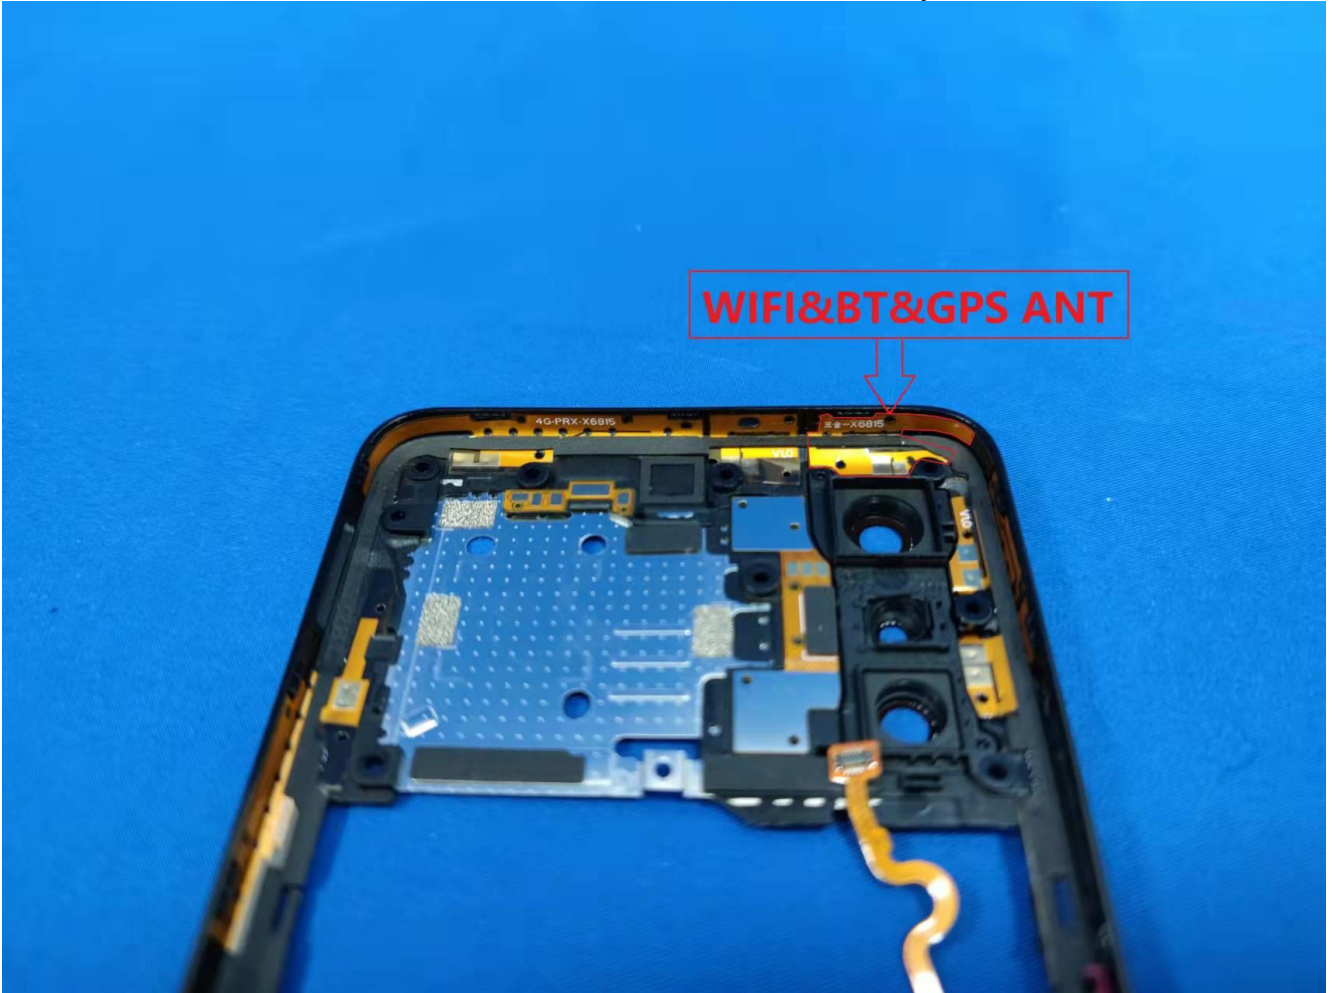

EUT Photos (Model: X6815B)

EUT Antenna Locations

SAR Test Setup Photos

Head

Right Cheek

Right Tilted

Left Cheek

Left Tilted

Body

Front side (10mm)

Back side(10mm)

Left side(10mm)

Right side(10mm)

Top side(10mm)