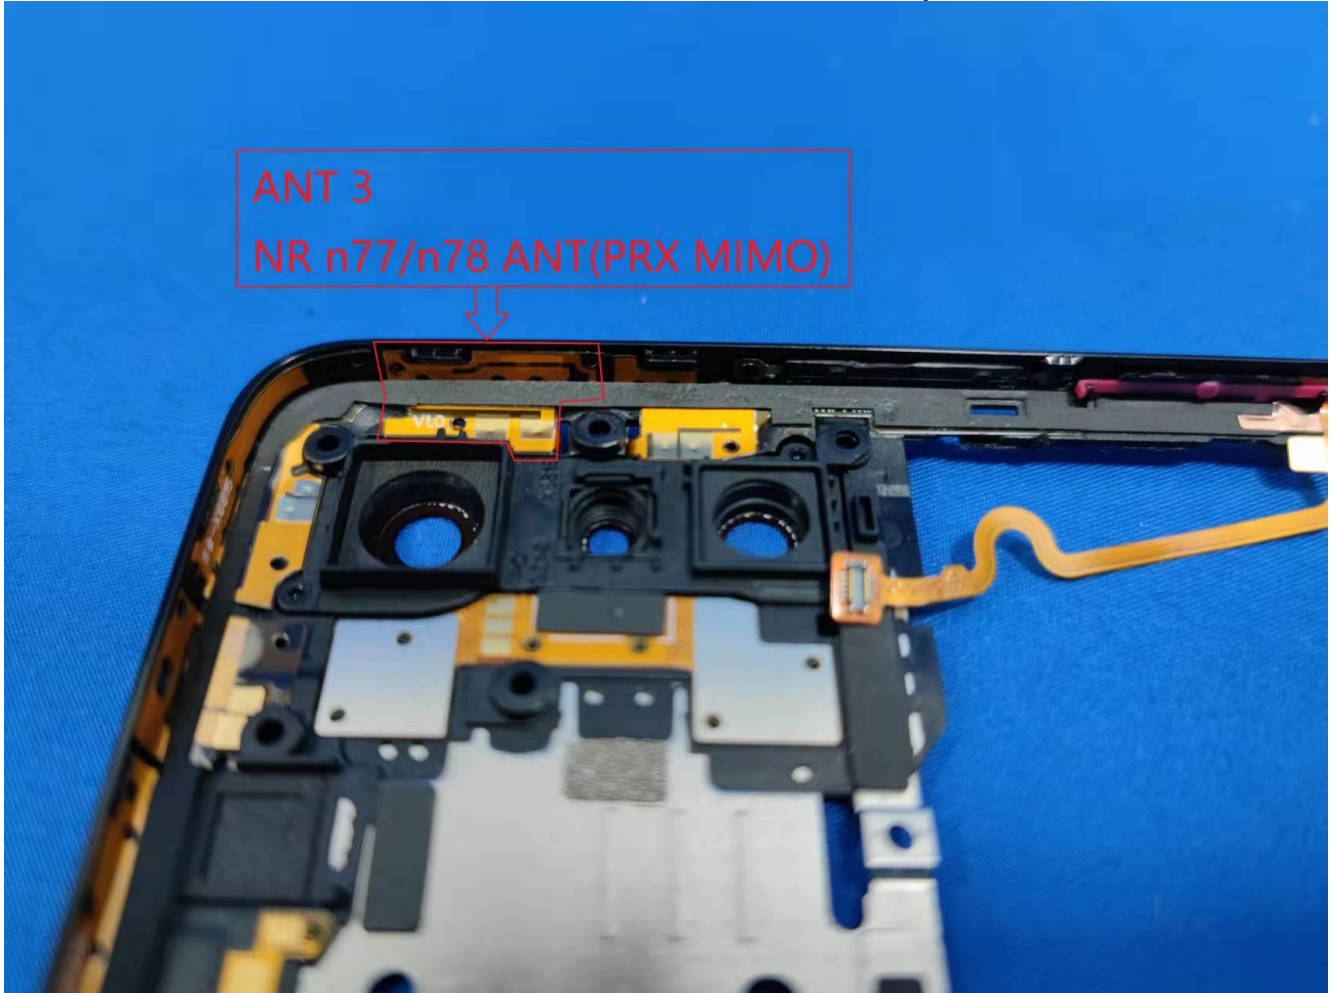

EUT Photos (Model: X6815B)

EUT Antenna Locations

SAR Test Setup Photos

Head

Right Cheek

Right Tilted

Left Cheek

Left Tilted

Body

Front side (10mm)

Back side(10mm)

Left side(10mm)

Right side(10mm)

Top side(10mm)