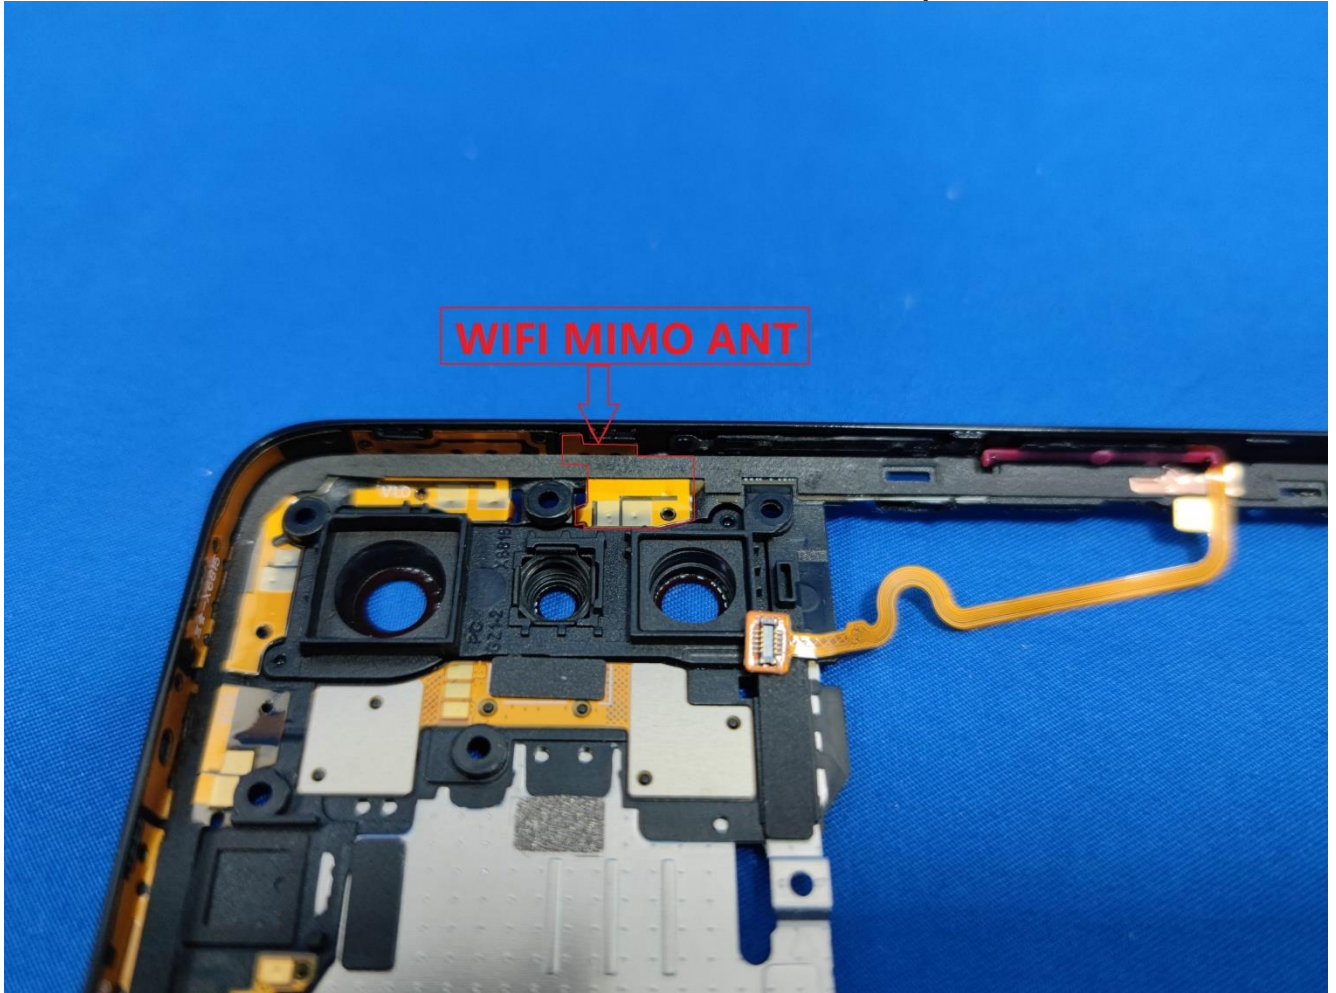

EUT Photos (Model: X6815B)

EUT Antenna Locations

SAR Test Setup Photos

Head

Right Cheek

Right Tilted

Left Cheek

Left Tilted

Body

Front side (10mm)

Back side(10mm)

Left side(10mm)

Right side(10mm)

Top side(10mm)