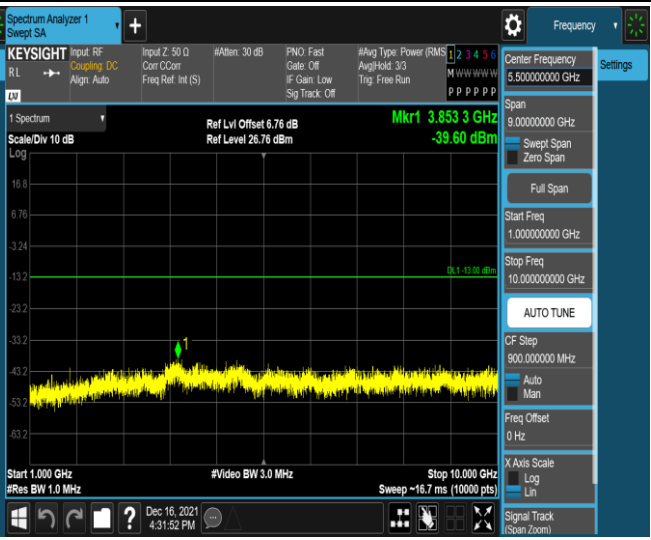

Band17-5MHz-QPSK-23755-1RB#0-Range2:1000~10000MHz

Band17-5MHz-QPSK-23790-1RB#0-Range1:30~1000MHz

Band17-5MHz-QPSK-23790-1RB#0-Range2:1000~10000MHz

Band17-5MHz-16QAM-23825-1RB#0-Range1:30~1000MHz

Band17-5MHz-16QAM-23825-1RB#0-Range2:1000~10000MHz