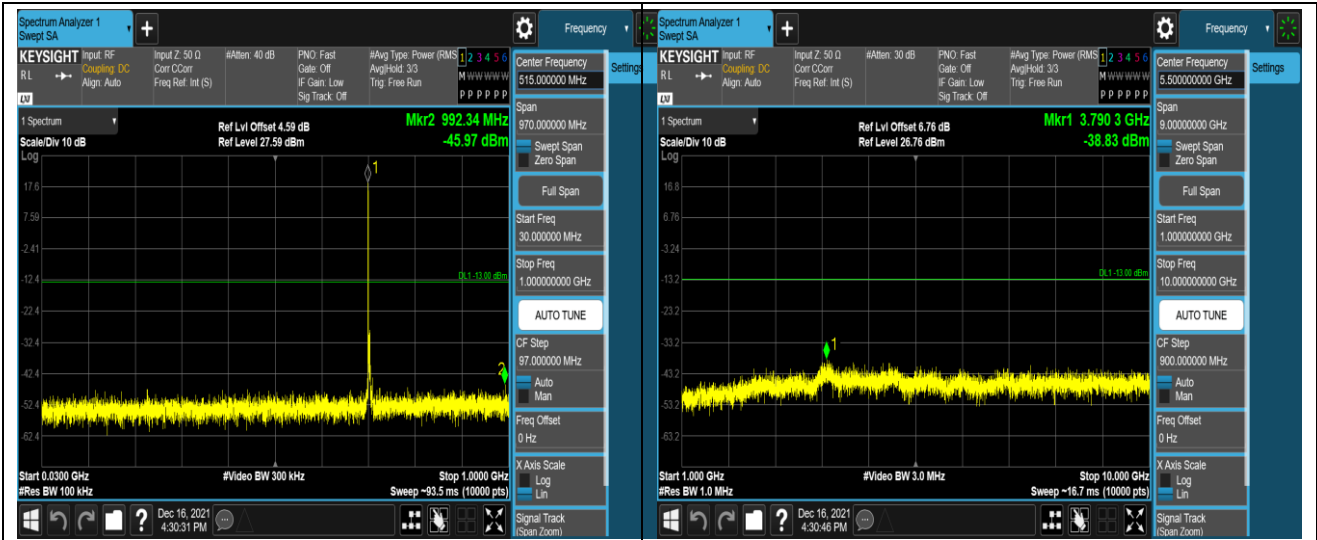

Band17-5MHz-QPSK-23755-1RB#0-Range2:1000~10000MHz

Band17-5MHz-QPSK-23790-1RB#0-Range1:30~1000MHz

Band17-5MHz-QPSK-23790-1RB#0-Range2:1000~10000MHz

Band17-5MHz-16QAM-23825-1RB#0-Range1:30~1000MHz

Band17-5MHz-16QAM-23825-1RB#0-Range2:1000~10000MHz