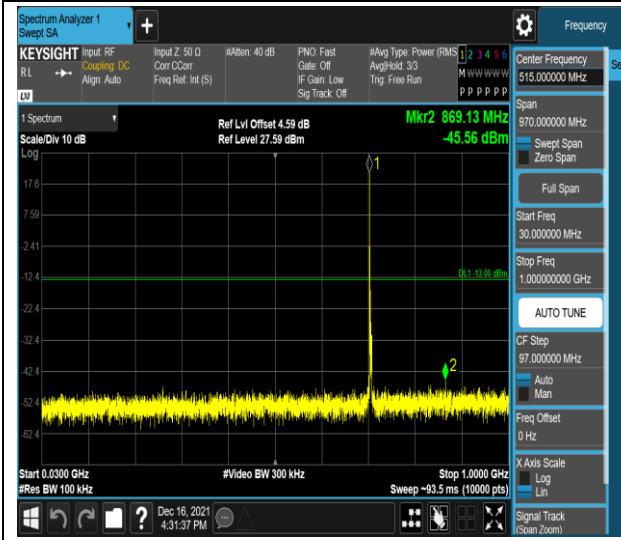

Band17-5MHz-QPSK-23755-1RB#0-Range2:1000~10000MHz

Band17-5MHz-QPSK-23790-1RB#0-Range1:30~1000MHz

Band17-5MHz-QPSK-23790-1RB#0-Range2:1000~10000MHz

Band17-5MHz-16QAM-23825-1RB#0-Range1:30~1000MHz

Band17-5MHz-16QAM-23825-1RB#0-Range2:1000~10000MHz