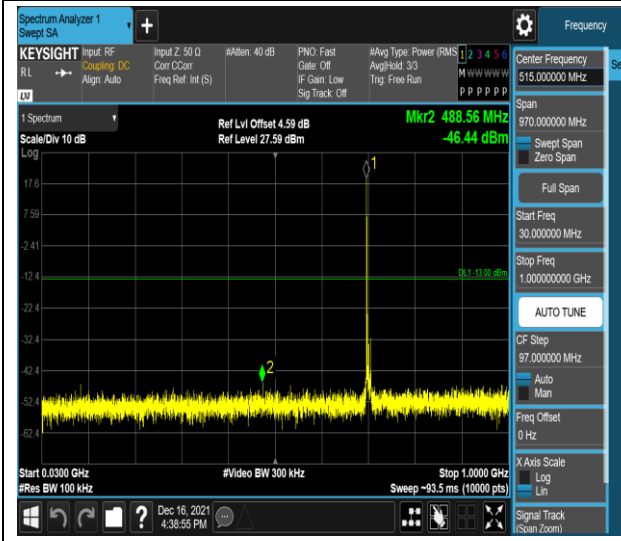

Band17-10MHz-QPSK-23780-1RB#0-Range1:30~1000MHz