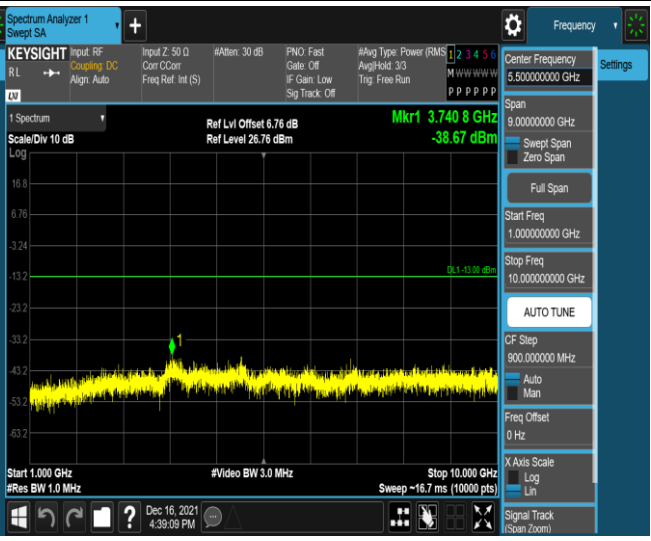

Band17-10MHz-QPSK-23780-1RB#0-Range2:1000~10000MHz