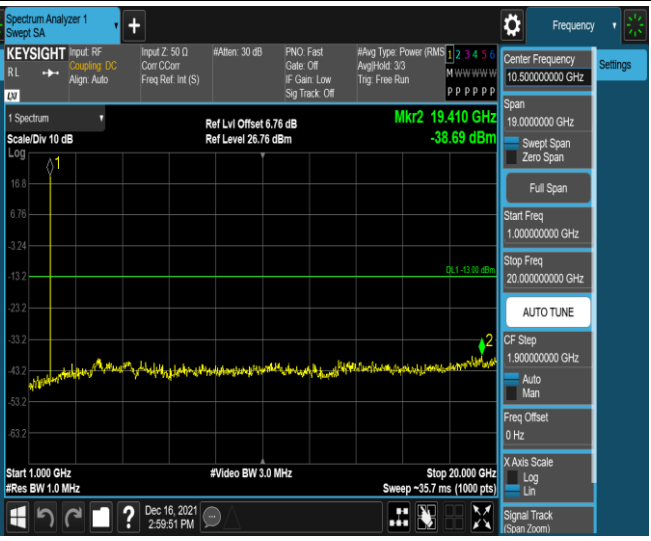

Band2-1.4MHz-16QAM-18900-1RB#0-Range2:1000~20000MHz