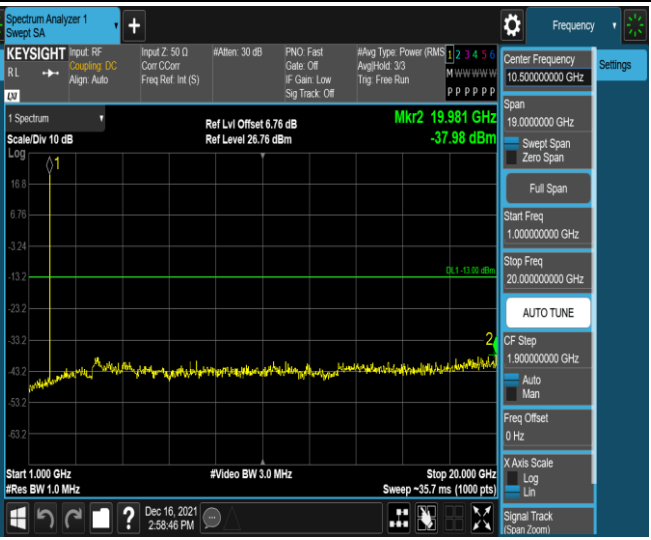

Remark: All bandwidth and all modulation had been tested, but only the worst case data displayed in this report.

Test Graphs

Band2-1.4MHz-16QAM-18607-1RB#0-Range1:30~1000MHz

Band2-1.4MHz-16QAM-18607-1RB#0-Range2:1000~20000MHz