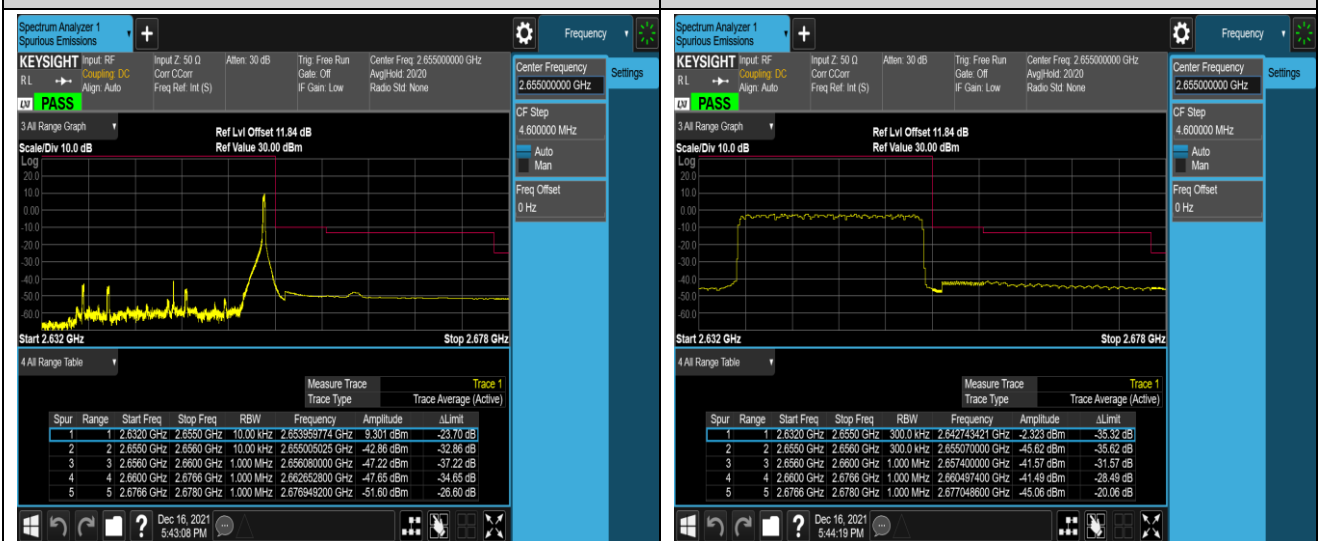

Band41-20MHz-16QAM-41140-1RB#99

Band41-20MHz-16QAM-41140-100RB#0

Band66-1.4MHz-QPSK-131979-1RB#0

Band66-1.4MHz-QPSK-131979-1RB#5