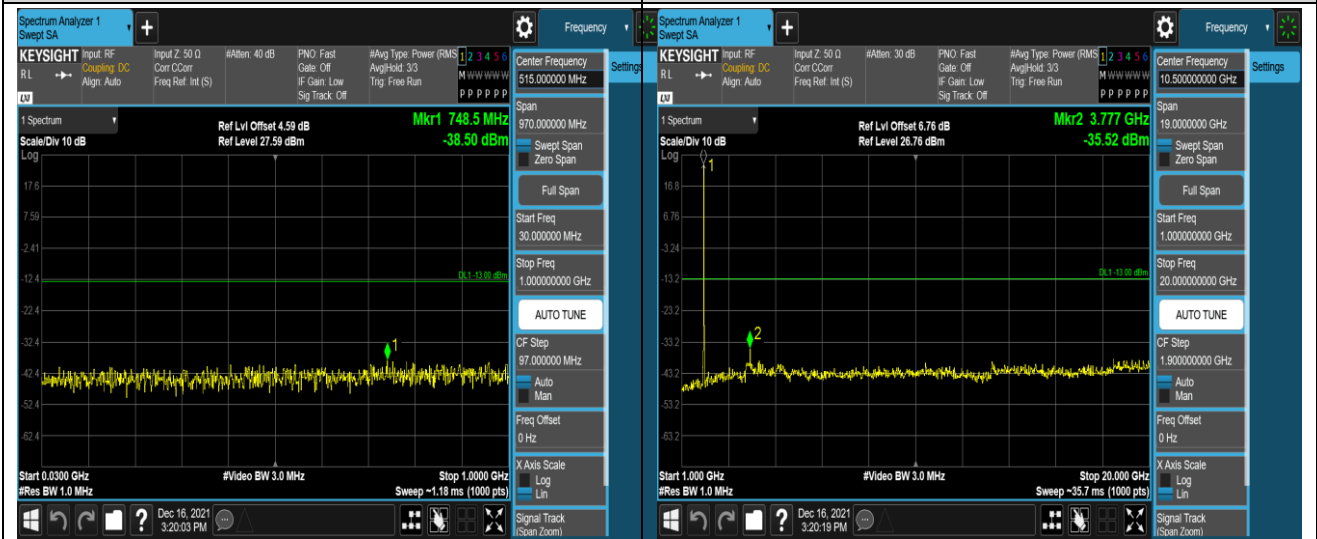

Remark: All bandwidth and all modulation had been tested, but only the worst case data displayed in this report.

Test Graphs

Band2-1.4MHz-16QAM-18607-1RB#0-Range1:30~1000MHz

Band2-1.4MHz-16QAM-18607-1RB#0-Range2:1000~20000MHz

Band2-1.4MHz-16QAM-18900-1RB#0-Range1:30~1000MHz

Band2-1.4MHz-16QAM-18900-1RB#0-Range2:1000~20000MHz

Band2-20MHz-QPSK-19100-1RB#0-Range1:30~1000MHz

Band2-20MHz-QPSK-19100-1RB#0-Range2:1000~20000MHz

Band2-20MHz-16QAM-18700-1RB#0-Range1:30~1000MHz

Band2-20MHz-16QAM-18700-1RB#0-Range2:1000~20000MHz