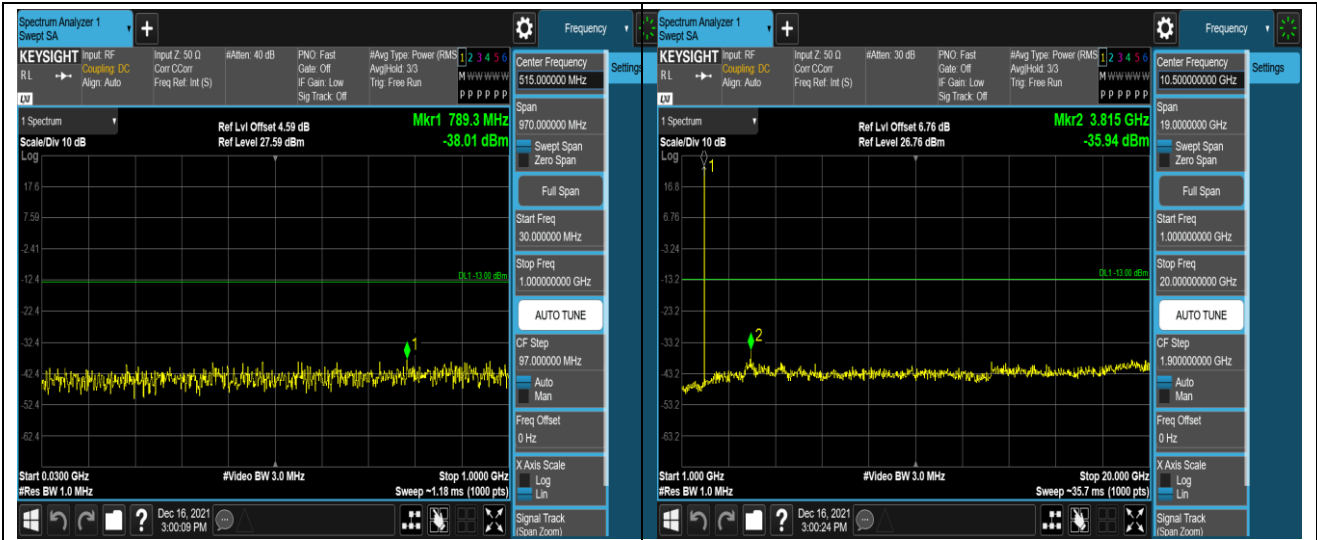

Band2-1.4MHz-16QAM-18607-1RB#0-Range1:30~1000MHz

Band2-1.4MHz-16QAM-18607-1RB#0-Range2:1000~20000MHz