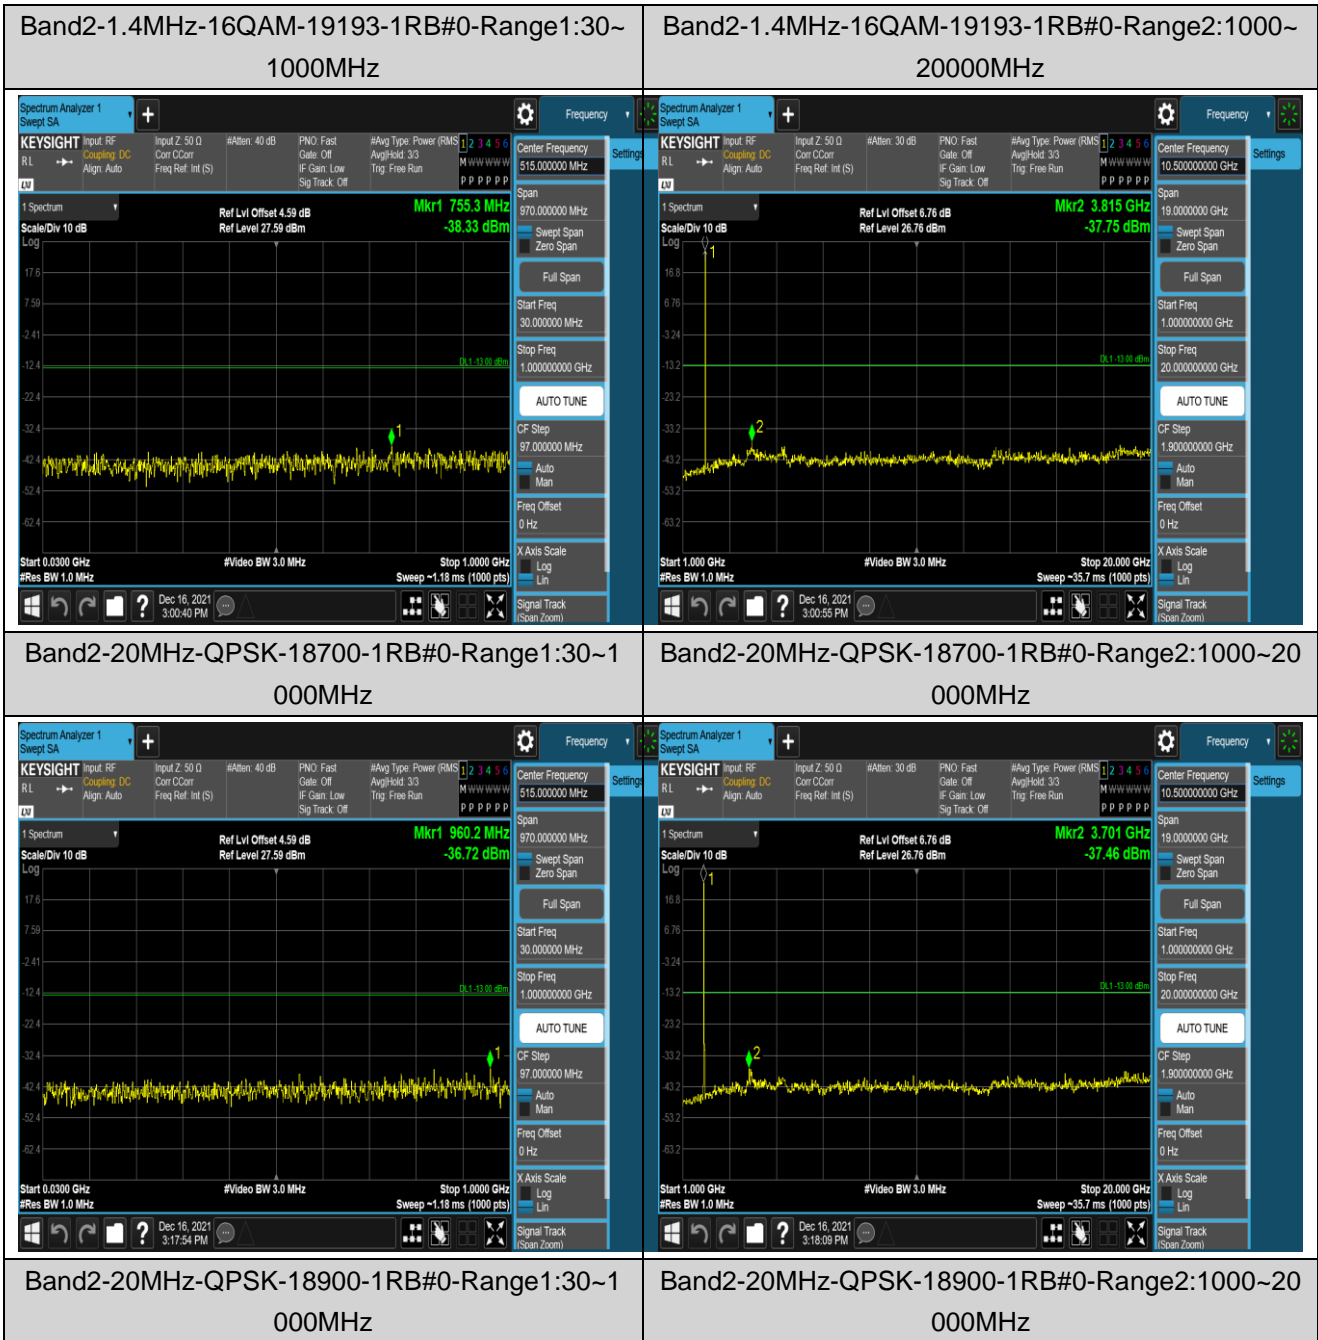

Remark: All bandwidth and all modulation had been tested, but only the worst case data displayed in this report.

Test Graphs

Band2-1.4MHz-16QAM-18607-1RB#0-Range1:30~1000MHz

Band2-1.4MHz-16QAM-18607-1RB#0-Range2:1000~20000MHz

Band2-1.4MHz-16QAM-18900-1RB#0-Range1:30~1000MHz

Band2-1.4MHz-16QAM-18900-1RB#0-Range2:1000~20000MHz

Band2-20MHz-QPSK-19100-1RB#0-Range1:30~1000MHz

Band2-20MHz-QPSK-19100-1RB#0-Range2:1000~20000MHz

Band2-20MHz-16QAM-18700-1RB#0-Range1:30~1000MHz