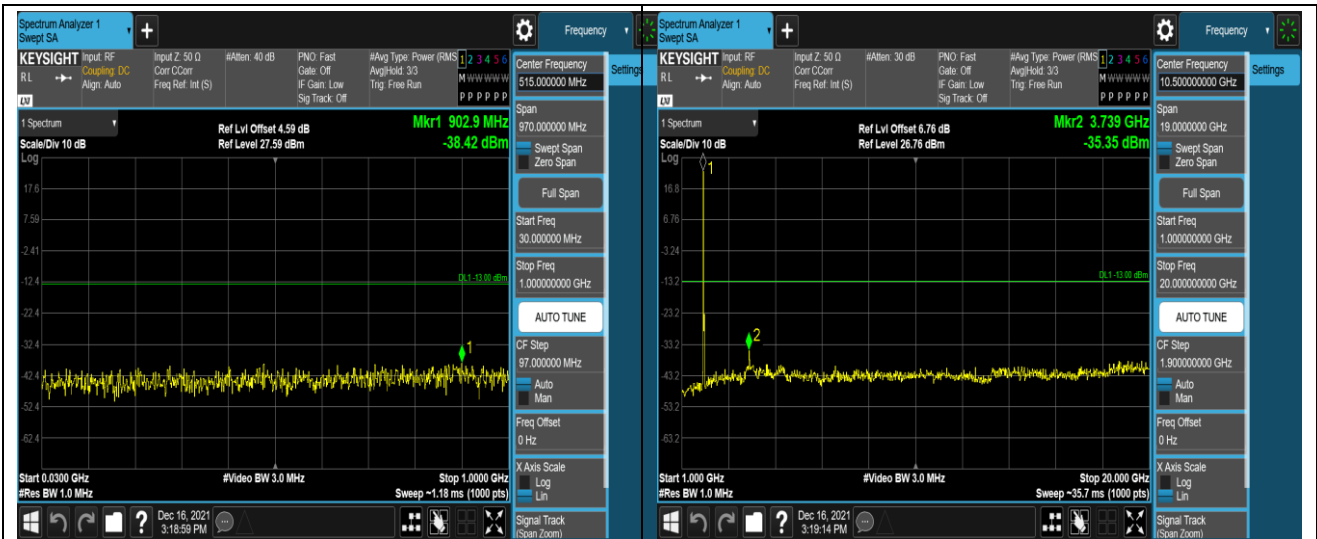

Remark: All bandwidth and all modulation had been tested, but only the worst case data displayed in this report.

Test Graphs

Band2-1.4MHz-16QAM-18607-1RB#0-Range1:30~1000MHz

Band2-1.4MHz-16QAM-18607-1RB#0-Range2:1000~20000MHz

Band2-1.4MHz-16QAM-18900-1RB#0-Range1:30~1000MHz

Band2-1.4MHz-16QAM-18900-1RB#0-Range2:1000~20000MHz

Band2-20MHz-QPSK-19100-1RB#0-Range1:30~1000MHz

Band2-20MHz-QPSK-19100-1RB#0-Range2:1000~20000MHz

Band2-20MHz-16QAM-18700-1RB#0-Range1:30~1000MHz