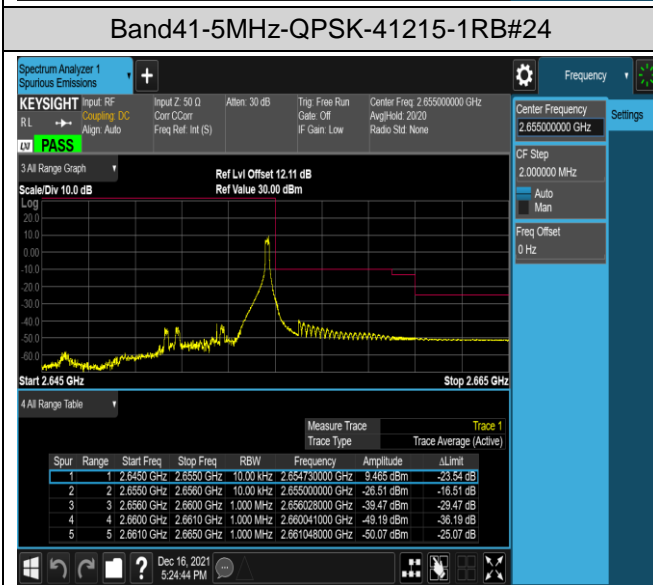

Band17-5MHz-16QAM-23755-1RB#24

Band17-10MHz-QPSK-23780-50RB#0

Band17-10MHz-QPSK-23800-1RB#0

Band17-10MHz-QPSK-23800-1RB#49

Band17-10MHz-QPSK-23800-50RB#0

Band17-10MHz-16QAM-23780-1RB#0

Band17-10MHz-16QAM-23780-1RB#49