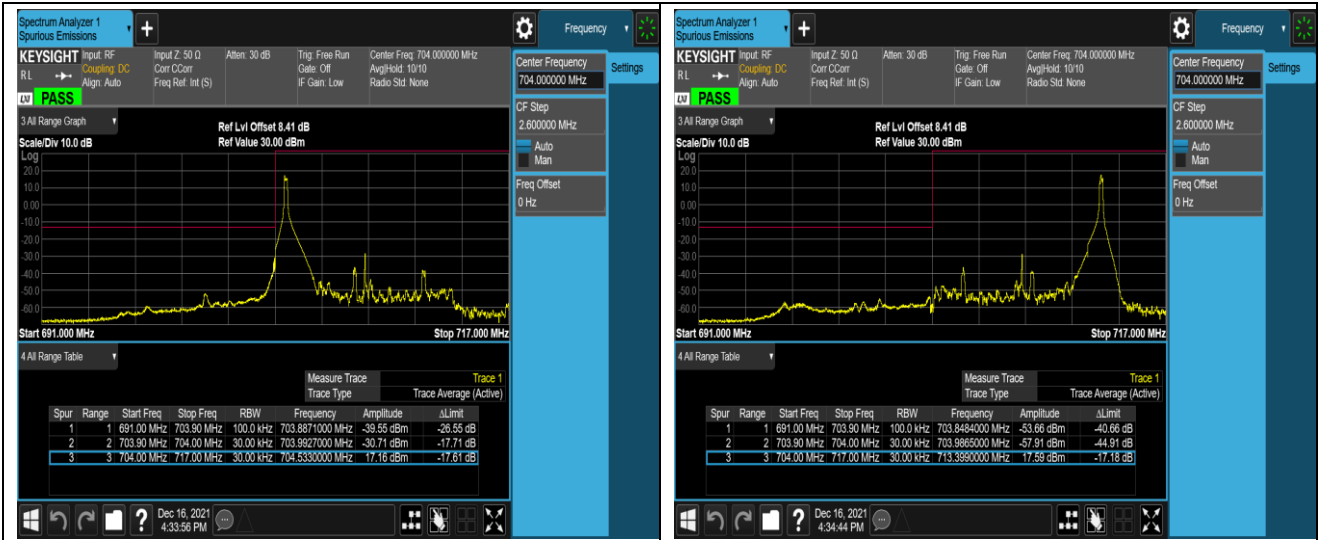

Band17-10MHz-QPSK-23780-50RB#0

Band17-10MHz-QPSK-23800-1RB#0