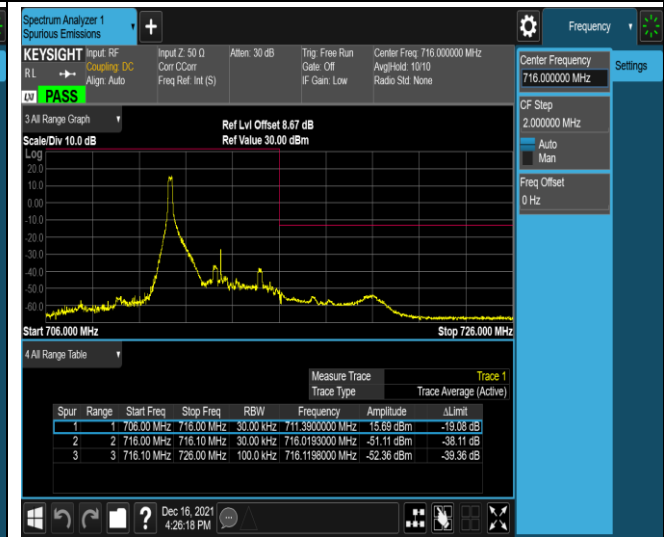

Band17-5MHz-QPSK-23825-1RB#0

Band17-5MHz-QPSK-23825-25RB#0