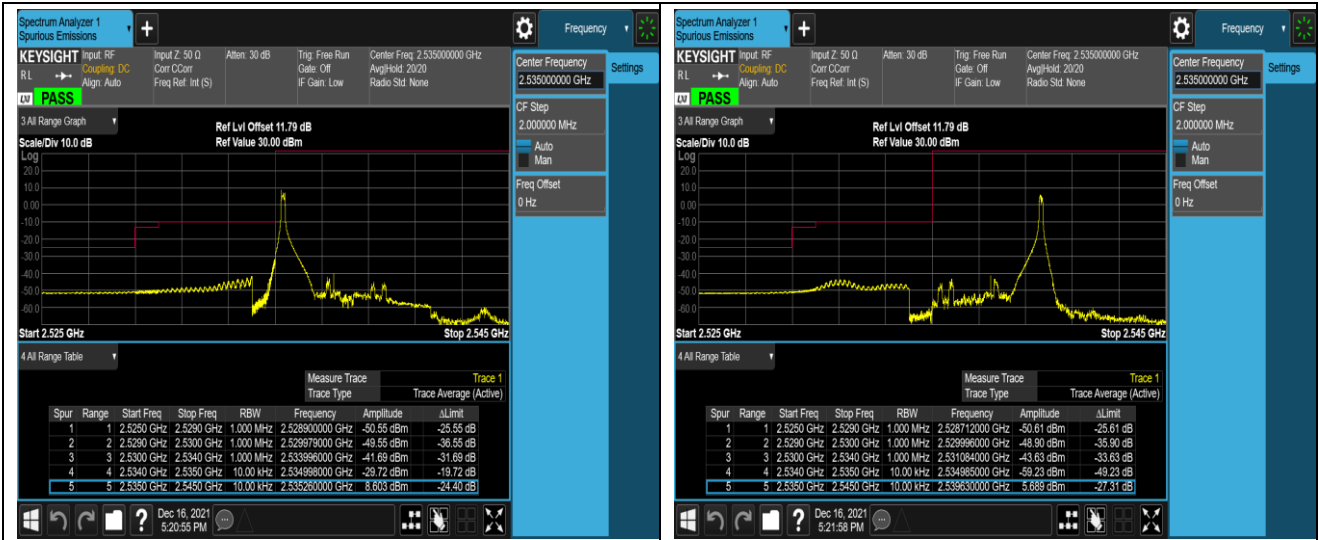

Band17-5MHz-16QAM-23755-1RB#24

Band17-10MHz-QPSK-23780-50RB#0

Band17-10MHz-QPSK-23800-1RB#0

Band17-10MHz-QPSK-23800-1RB#49

Band17-10MHz-QPSK-23800-50RB#0

Band17-10MHz-16QAM-23780-1RB#0

Band17-10MHz-16QAM-23780-1RB#49