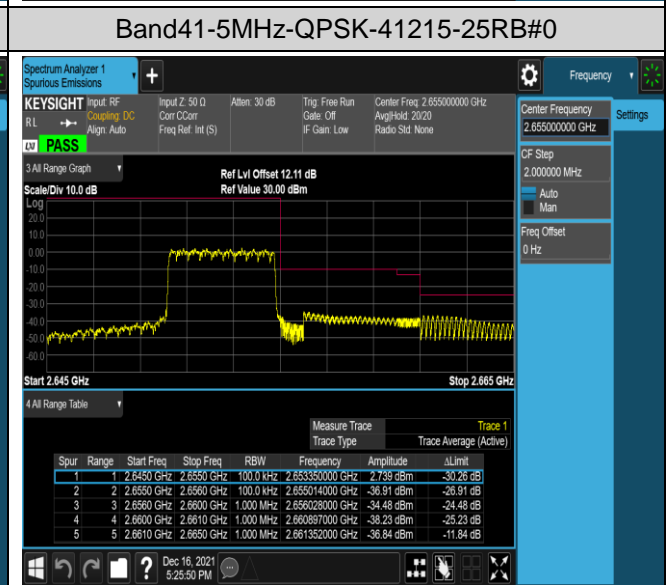

Band17-5MHz-16QAM-23755-1RB#24

Band17-10MHz-QPSK-23780-50RB#0

Band17-10MHz-QPSK-23800-1RB#0

Band17-10MHz-QPSK-23800-1RB#49

Band17-10MHz-QPSK-23800-50RB#0

Band17-10MHz-16QAM-23780-1RB#0

Band17-10MHz-16QAM-23780-1RB#49