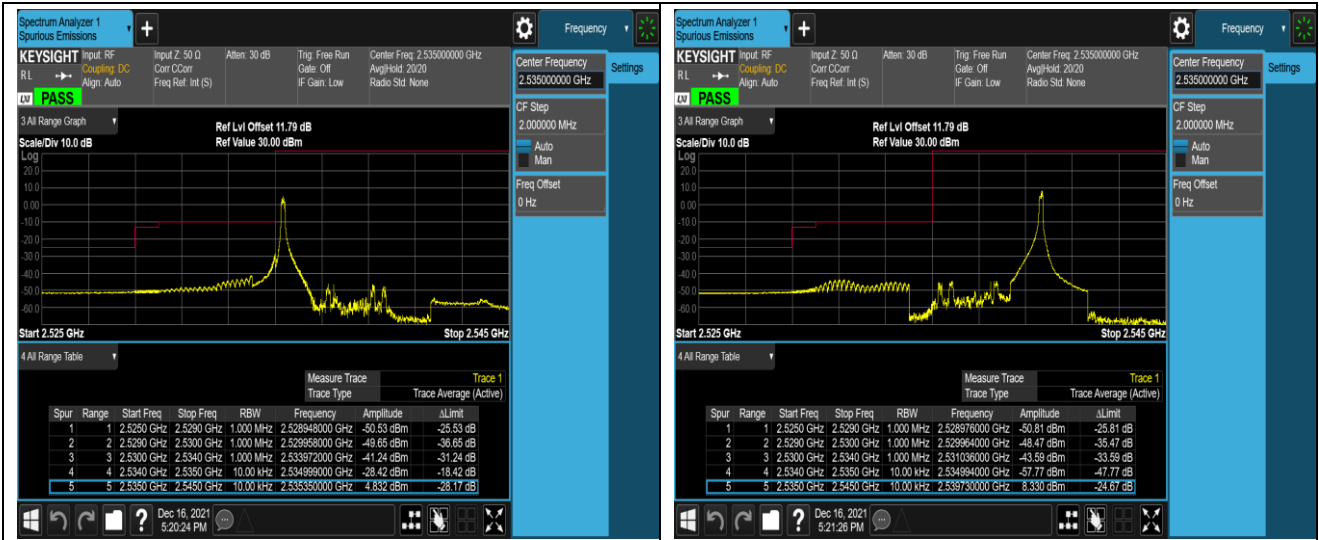

Band17-5MHz-16QAM-23755-1RB#24

Band17-10MHz-QPSK-23780-50RB#0

Band17-10MHz-QPSK-23800-1RB#0

Band17-10MHz-QPSK-23800-1RB#49

Band17-10MHz-QPSK-23800-50RB#0

Band17-10MHz-16QAM-23780-1RB#0

Band17-10MHz-16QAM-23780-1RB#49