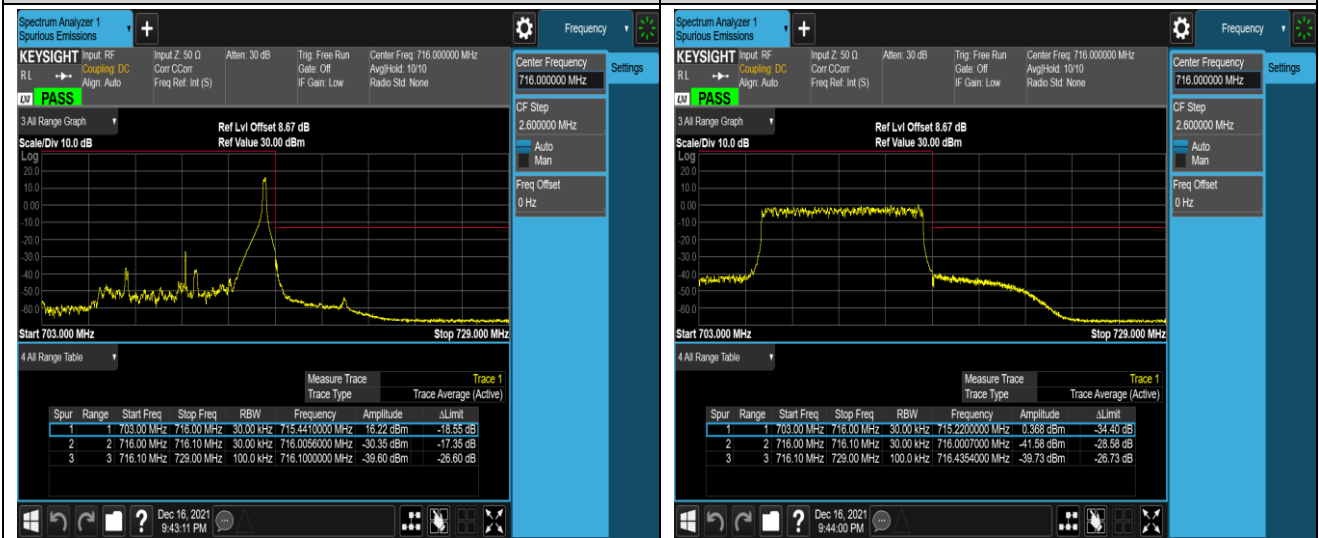

Band12-10MHz-QPSK-23130-50RB#0

Band12-10MHz-16QAM-23060-1RB#0

Band12-10MHz-16QAM-23060-1RB#49

Band12-10MHz-16QAM-23060-50RB#0

Band12-10MHz-16QAM-23130-1RB#0

Band12-10MHz-16QAM-23130-1RB#49

Band12-10MHz-16QAM-23130-50RB#0