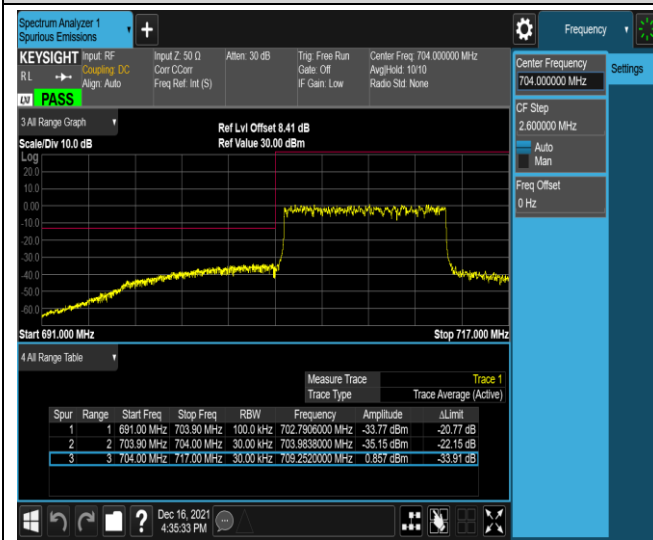

Band17-5MHz-16QAM-23755-1RB#24

Band17-10MHz-QPSK-23780-50RB#0

Band17-10MHz-QPSK-23800-1RB#0

Band17-10MHz-QPSK-23800-1RB#49

Band17-10MHz-QPSK-23800-50RB#0

Band17-10MHz-16QAM-23780-1RB#0

Band17-10MHz-16QAM-23780-1RB#49