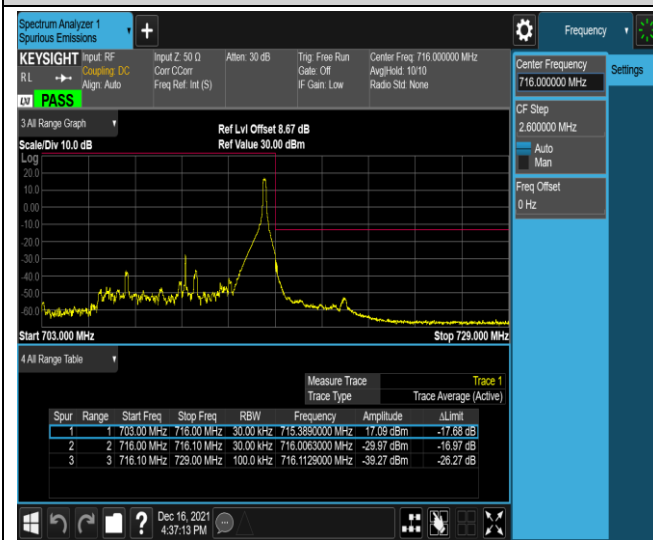

Band17-5MHz-16QAM-23755-1RB#24

Band17-10MHz-QPSK-23780-50RB#0

Band17-10MHz-QPSK-23800-1RB#0

Band17-10MHz-QPSK-23800-1RB#49

Band17-10MHz-QPSK-23800-50RB#0

Band17-10MHz-16QAM-23780-1RB#0

Band17-10MHz-16QAM-23780-1RB#49