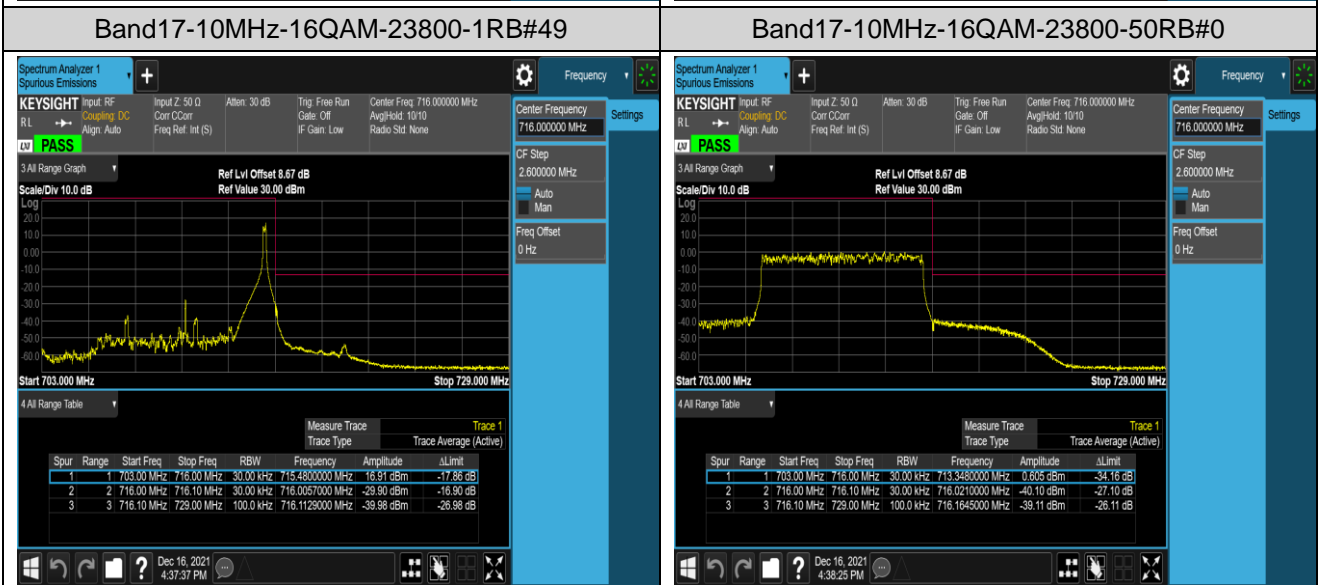

Band17-5MHz-16QAM-23755-1RB#24

Band17-10MHz-QPSK-23780-50RB#0

Band17-10MHz-QPSK-23800-1RB#0

Band17-10MHz-QPSK-23800-1RB#49

Band17-10MHz-QPSK-23800-50RB#0

Band17-10MHz-16QAM-23780-1RB#0

Band17-10MHz-16QAM-23780-1RB#49