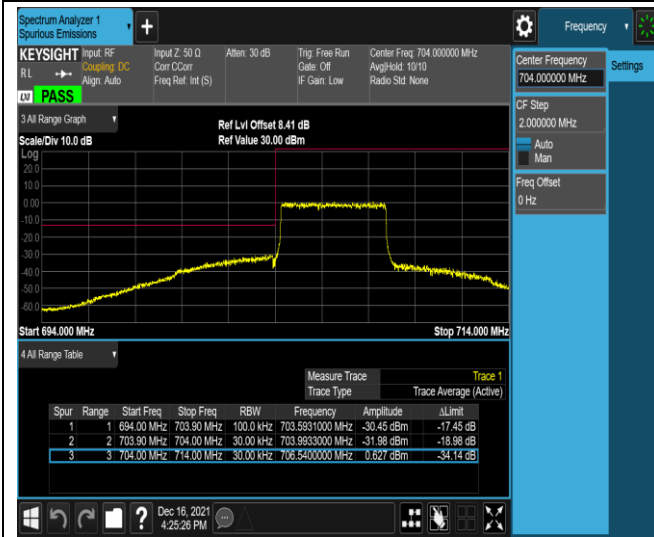

Band17-5MHz-QPSK-23755-25RB#0

Band17-5MHz-QPSK-23825-1RB#24