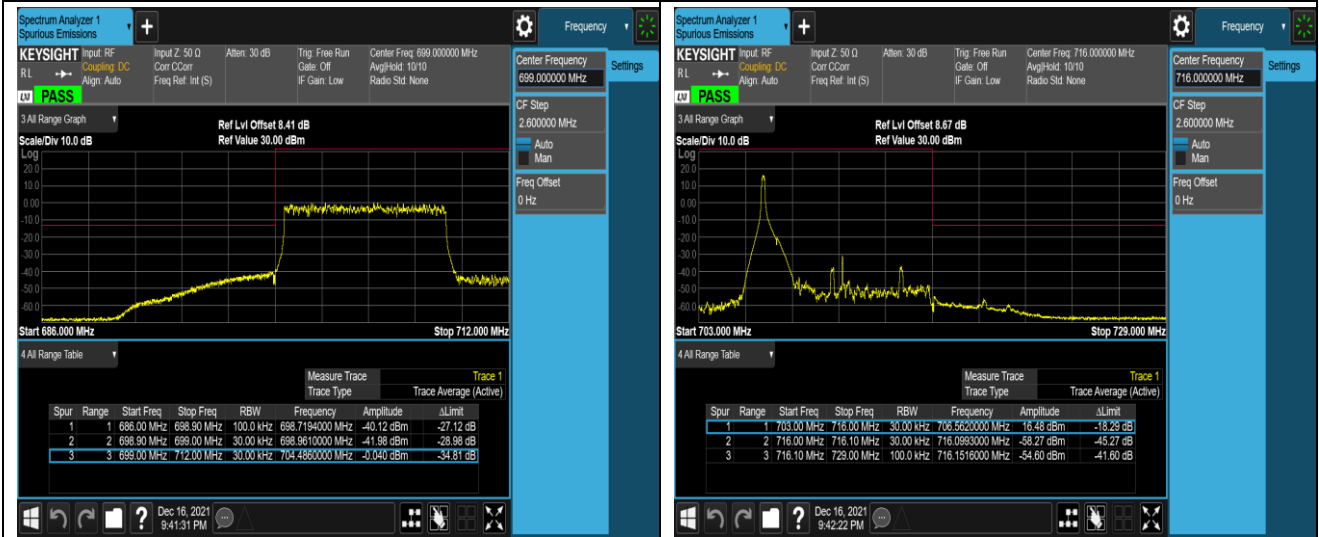

Band12-10MHz-QPSK-23130-50RB#0

Band12-10MHz-16QAM-23060-1RB#0

Band12-10MHz-16QAM-23060-1RB#49

Band12-10MHz-16QAM-23060-50RB#0

Band12-10MHz-16QAM-23130-1RB#0

Band12-10MHz-16QAM-23130-1RB#49

Band12-10MHz-16QAM-23130-50RB#0