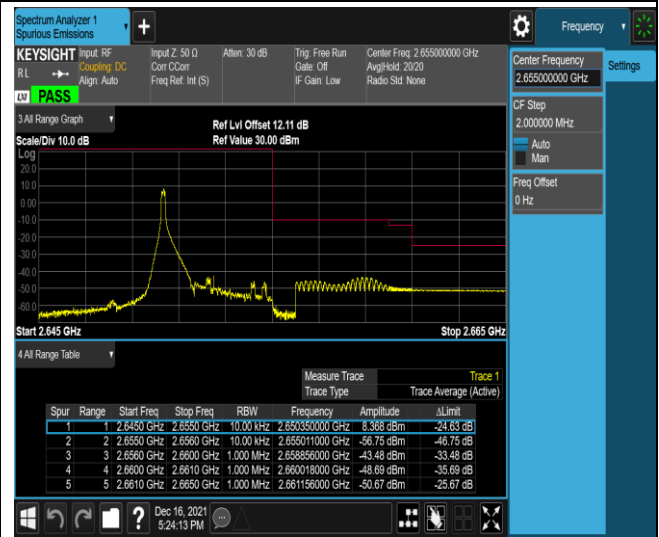

Band41-5MHz-16QAM-41215-1RB#0

Band41-5MHz-16QAM-41215-25RB#0