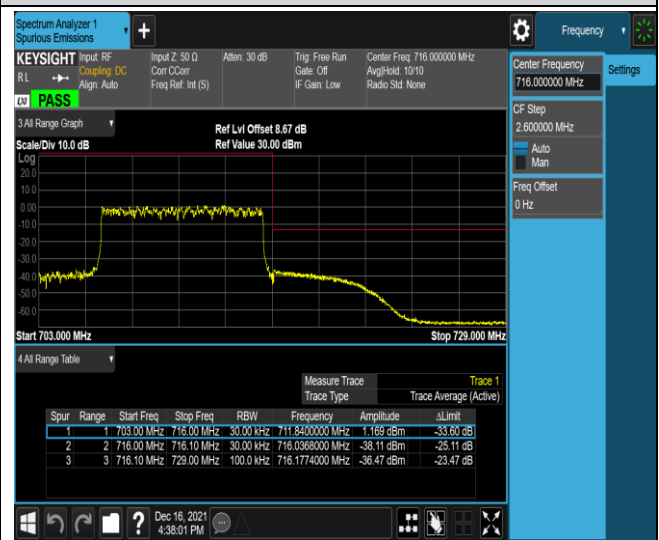

Band17-5MHz-16QAM-23755-1RB#24

Band17-10MHz-QPSK-23780-50RB#0

Band17-10MHz-QPSK-23800-1RB#0

Band17-10MHz-QPSK-23800-1RB#49

Band17-10MHz-QPSK-23800-50RB#0

Band17-10MHz-16QAM-23780-1RB#0

Band17-10MHz-16QAM-23780-1RB#49