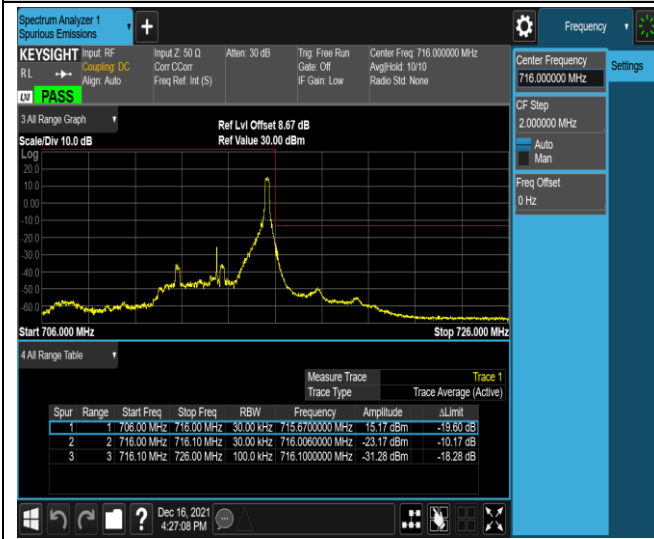

Band17-5MHz-QPSK-23755-1RB#0

Band17-5MHz-QPSK-23755-1RB#24

Band17-5MHz-QPSK-23755-25RB#0

Band17-5MHz-QPSK-23825-1RB#0

Band17-5MHz-QPSK-23825-1RB#24

Band17-5MHz-QPSK-23825-25RB#0

Band17-5MHz-16QAM-23755-1RB#0