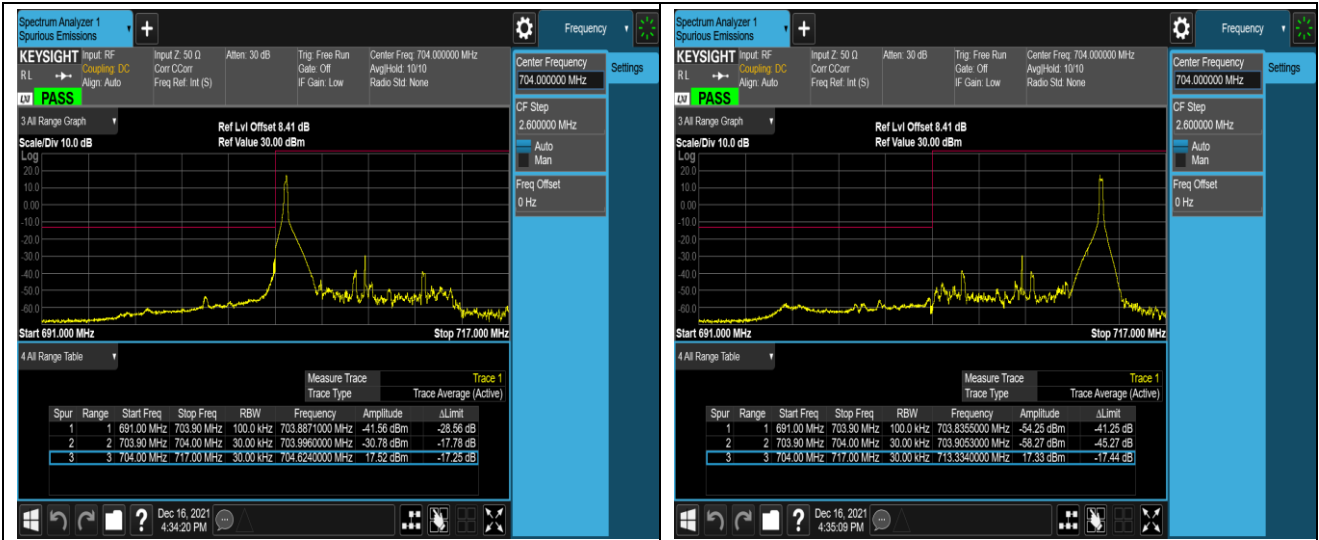

Band17-5MHz-16QAM-23755-1RB#24

Band17-10MHz-QPSK-23780-50RB#0

Band17-10MHz-QPSK-23800-1RB#0

Band17-10MHz-QPSK-23800-1RB#49

Band17-10MHz-QPSK-23800-50RB#0

Band17-10MHz-16QAM-23780-1RB#0

Band17-10MHz-16QAM-23780-1RB#49