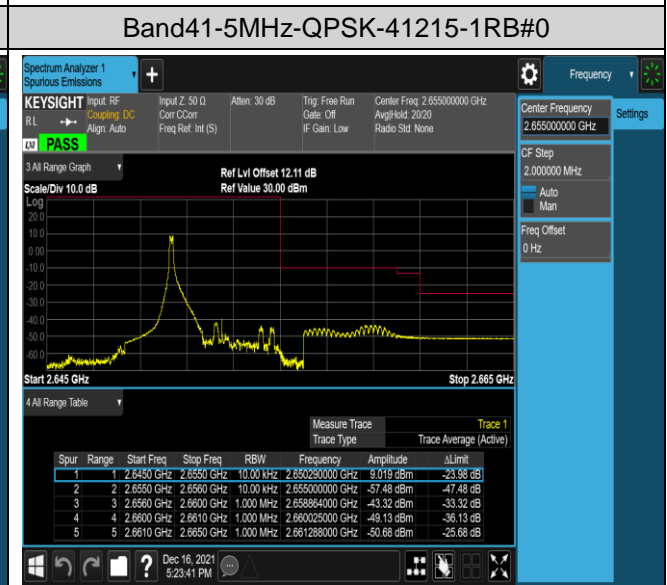

Band17-5MHz-16QAM-23755-1RB#24

Band17-10MHz-QPSK-23780-50RB#0

Band17-10MHz-QPSK-23800-1RB#0

Band17-10MHz-QPSK-23800-1RB#49

Band17-10MHz-QPSK-23800-50RB#0

Band17-10MHz-16QAM-23780-1RB#0

Band17-10MHz-16QAM-23780-1RB#49