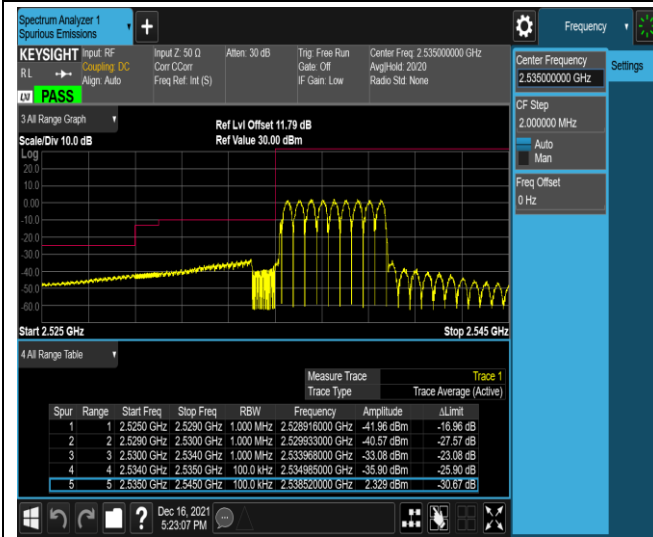

Band41-5MHz-16QAM-40065-25RB#0

Band41-5MHz-16QAM-41215-1RB#24