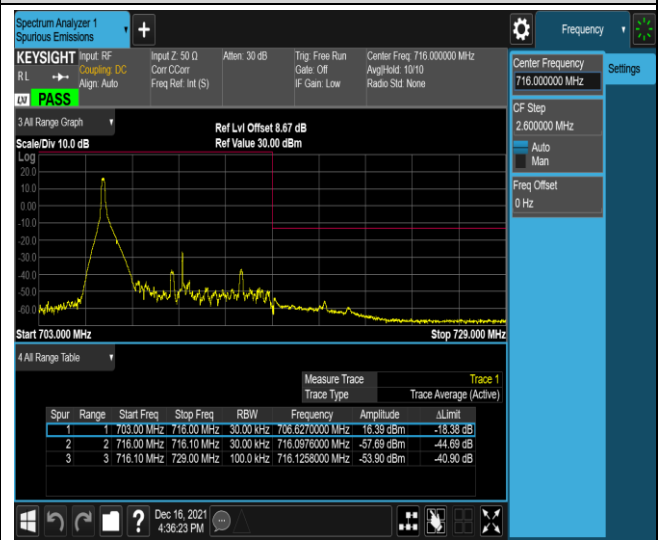

Band17-5MHz-16QAM-23755-1RB#24

Band17-10MHz-QPSK-23780-50RB#0

Band17-10MHz-QPSK-23800-1RB#0

Band17-10MHz-QPSK-23800-1RB#49

Band17-10MHz-QPSK-23800-50RB#0

Band17-10MHz-16QAM-23780-1RB#0

Band17-10MHz-16QAM-23780-1RB#49