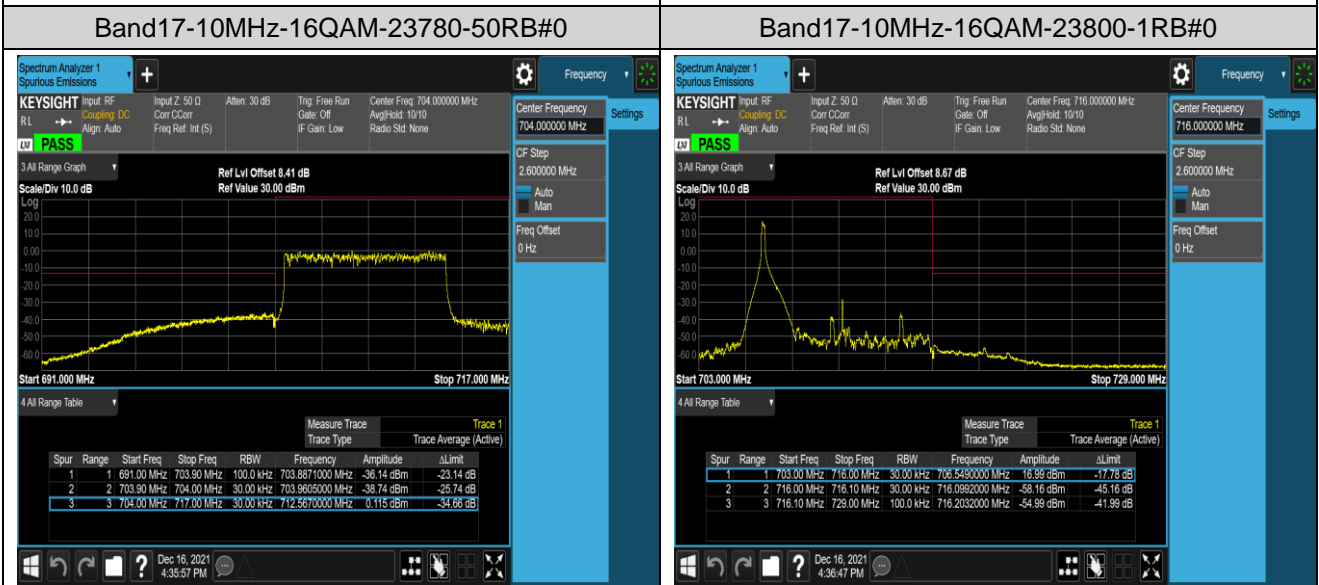

Band17-5MHz-16QAM-23755-1RB#24

Band17-10MHz-QPSK-23780-50RB#0

Band17-10MHz-QPSK-23800-1RB#0

Band17-10MHz-QPSK-23800-1RB#49

Band17-10MHz-QPSK-23800-50RB#0

Band17-10MHz-16QAM-23780-1RB#0

Band17-10MHz-16QAM-23780-1RB#49