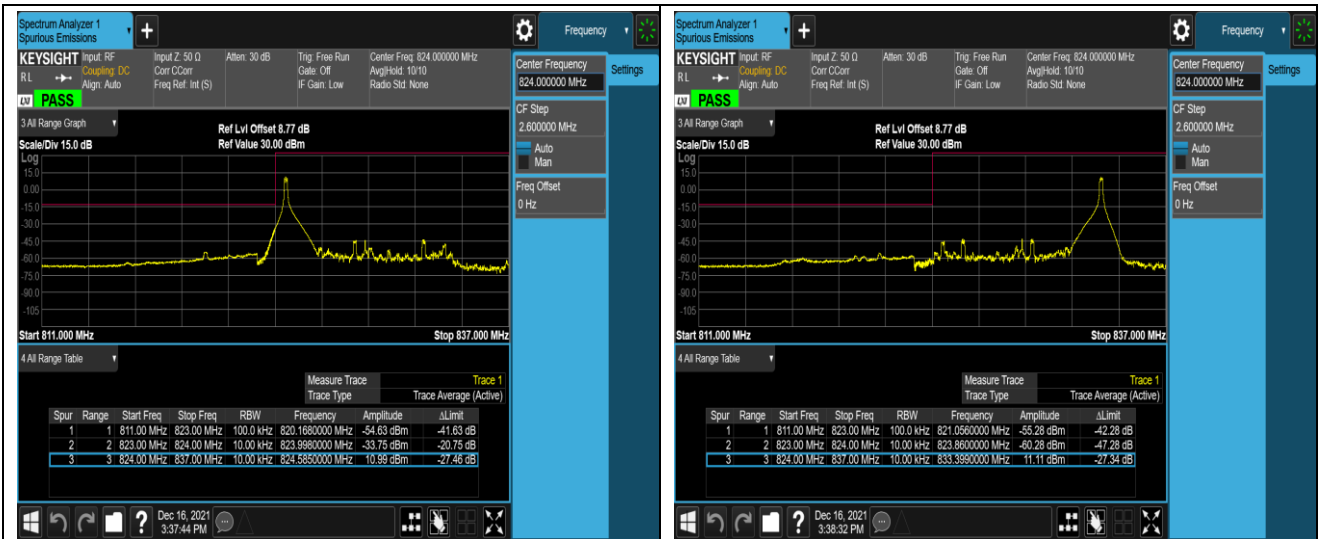

Band5-1.4MHz-QPSK-20643-1RB#5

Band5-1.4MHz-QPSK-20643-6RB#0

Band5-1.4MHz-16QAM-20407-1RB#0

Band5-1.4MHz-16QAM-20407-1RB#5

Band5-10MHz-QPSK-20450-50RB#0

Band5-10MHz-QPSK-20600-1RB#0

Band5-10MHz-QPSK-20600-1RB#49