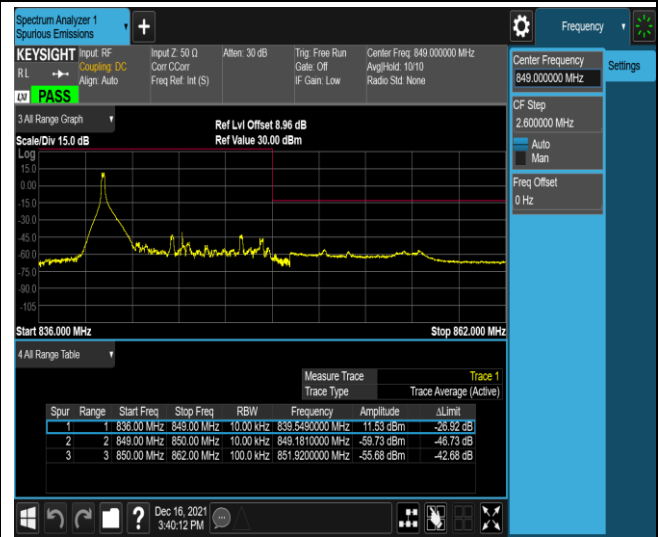

Band5-1.4MHz-QPSK-20643-1RB#5

Band5-1.4MHz-QPSK-20643-6RB#0

Band5-1.4MHz-16QAM-20407-1RB#0

Band5-1.4MHz-16QAM-20407-1RB#5

Band5-10MHz-QPSK-20450-50RB#0

Band5-10MHz-QPSK-20600-1RB#0

Band5-10MHz-QPSK-20600-1RB#49