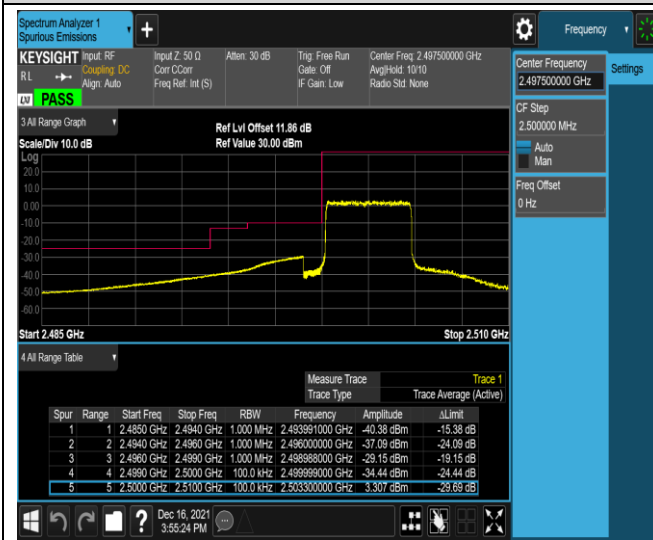

Band7-5MHz-QPSK-20775-1RB#0

Band7-5MHz-QPSK-20775-1RB#24

Band7-5MHz-16QAM-20775-25RB#0

Band7-5MHz-16QAM-21425-1RB#0

Band7-5MHz-16QAM-21425-1RB#24

Band7-5MHz-16QAM-21425-25RB#0

Band7-20MHz-QPSK-20850-1RB#0

Band7-20MHz-QPSK-20850-1RB#99