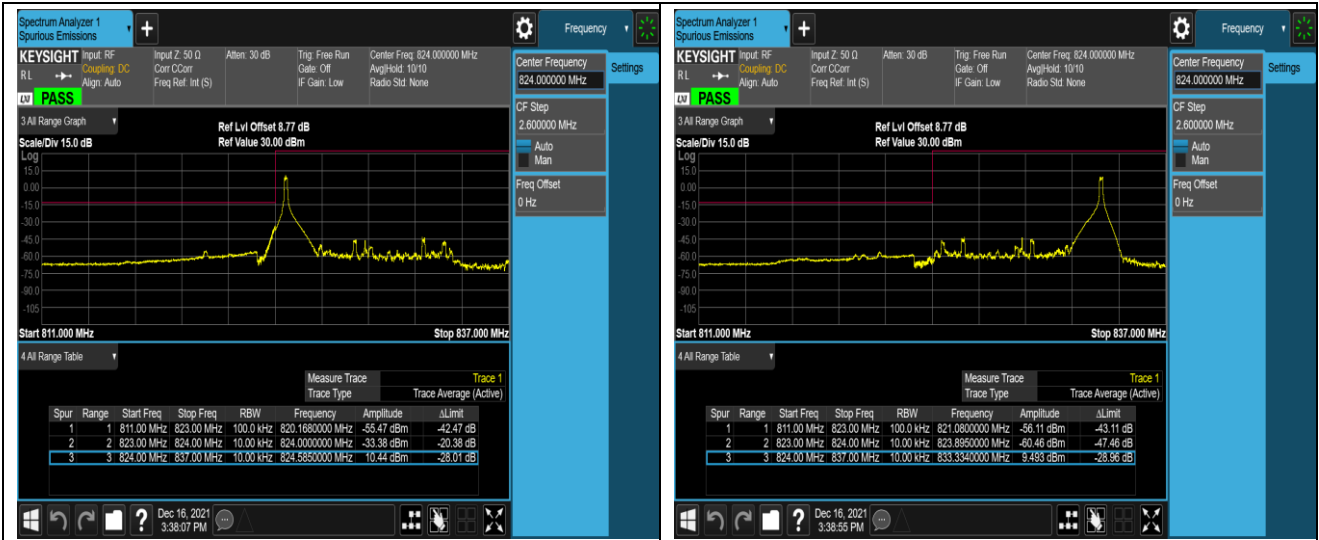

Band5-10MHz-16QAM-20450-1RB#0

Band5-10MHz-16QAM-20450-1RB#49

Band5-10MHz-16QAM-20450-50RB#0

Band5-10MHz-16QAM-20600-1RB#0