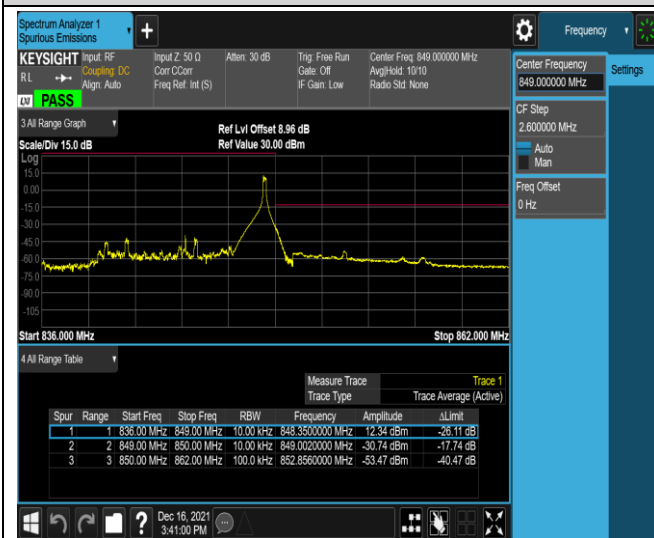

Band5-10MHz-QPSK-20600-1RB#49

Band5-10MHz-16QAM-20450-1RB#0