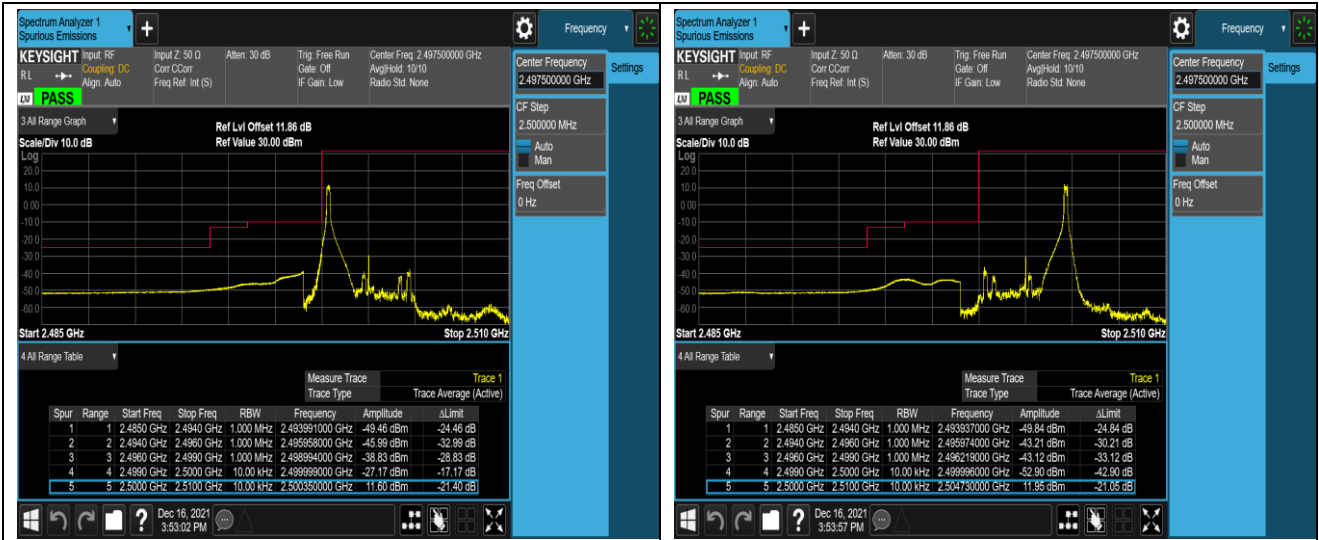

Band7-5MHz-QPSK-20775-1RB#0

Band7-5MHz-QPSK-20775-1RB#24