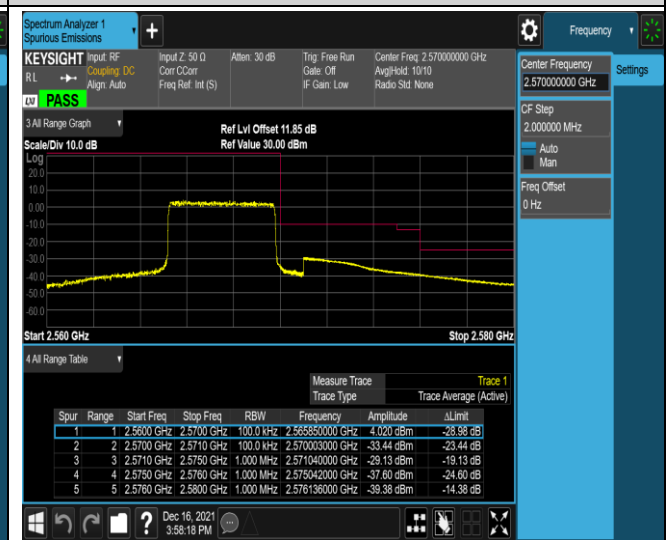

Band7-5MHz-QPSK-20775-1RB#0

Band7-5MHz-QPSK-20775-1RB#24

Band7-5MHz-16QAM-20775-25RB#0

Band7-5MHz-16QAM-21425-1RB#0

Band7-5MHz-16QAM-21425-1RB#24

Band7-5MHz-16QAM-21425-25RB#0

Band7-20MHz-QPSK-20850-1RB#0

Band7-20MHz-QPSK-20850-1RB#99