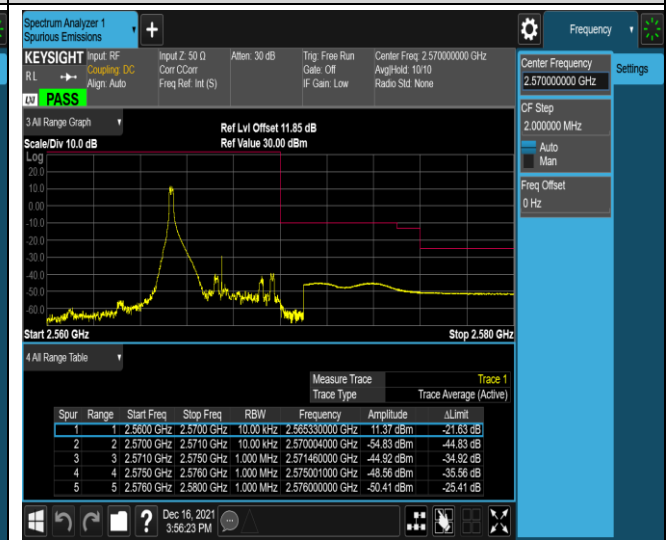

Band7-5MHz-QPSK-20775-1RB#0

Band7-5MHz-QPSK-20775-1RB#24

Band7-5MHz-16QAM-20775-25RB#0

Band7-5MHz-16QAM-21425-1RB#0

Band7-5MHz-16QAM-21425-1RB#24

Band7-5MHz-16QAM-21425-25RB#0

Band7-20MHz-QPSK-20850-1RB#0

Band7-20MHz-QPSK-20850-1RB#99