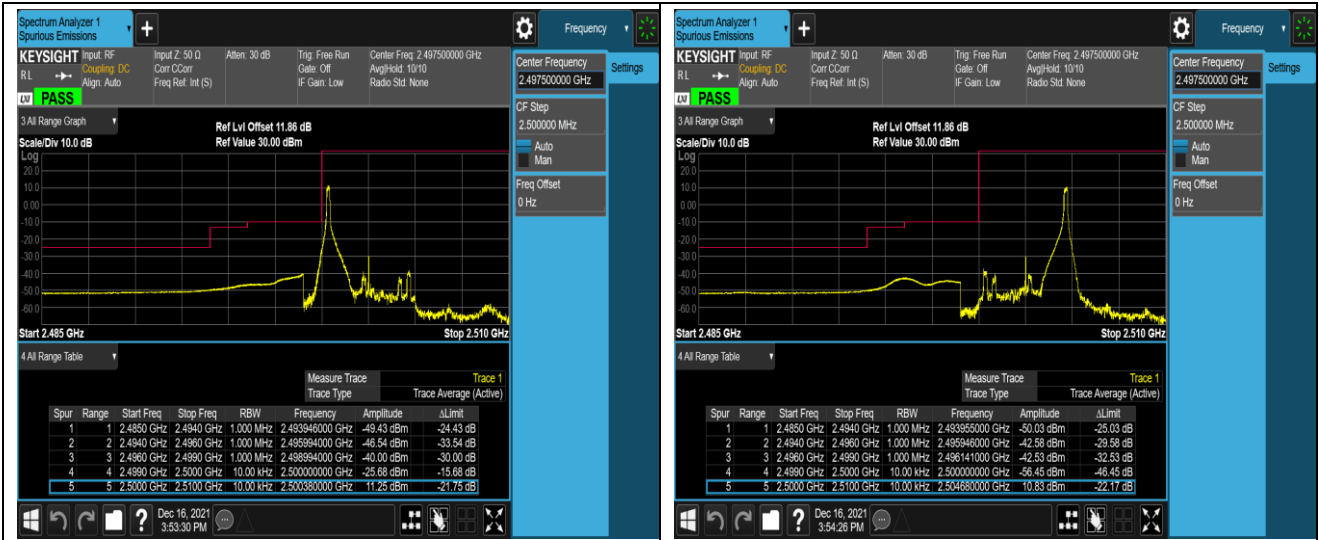

Band7-5MHz-16QAM-20775-25RB#0

Band7-5MHz-16QAM-21425-1RB#0