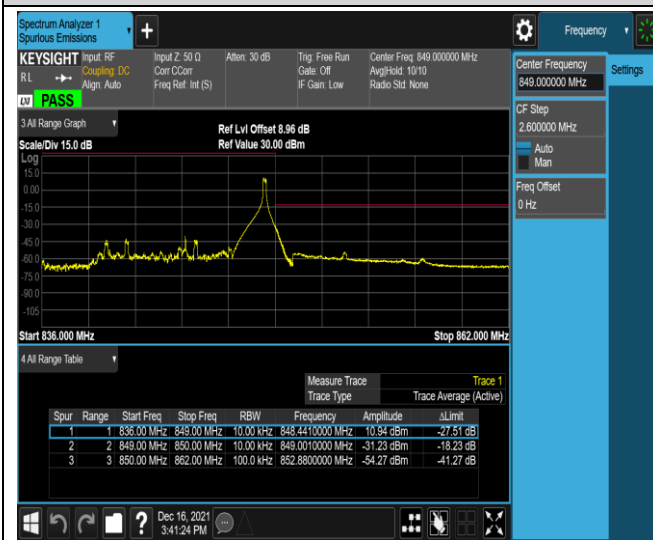

Band5-10MHz-QPSK-20600-50RB#0

Band5-10MHz-16QAM-20450-1RB#0

Band5-10MHz-16QAM-20450-1RB#49

Band5-10MHz-16QAM-20450-50RB#0

Band5-10MHz-16QAM-20600-1RB#0

Band5-10MHz-16QAM-20600-1RB#49

Band5-10MHz-16QAM-20600-50RB#0