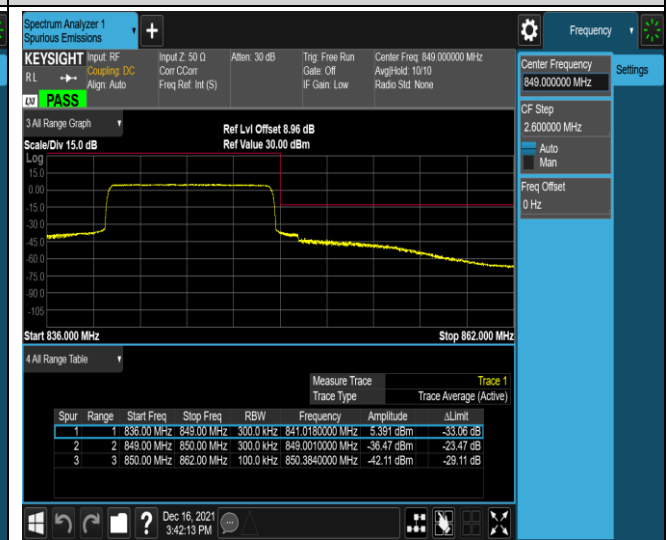

Band5-10MHz-QPSK-20600-50RB#0

Band5-10MHz-16QAM-20450-1RB#0

Band5-10MHz-16QAM-20450-1RB#49

Band5-10MHz-16QAM-20450-50RB#0

Band5-10MHz-16QAM-20600-1RB#0

Band5-10MHz-16QAM-20600-1RB#49

Band5-10MHz-16QAM-20600-50RB#0