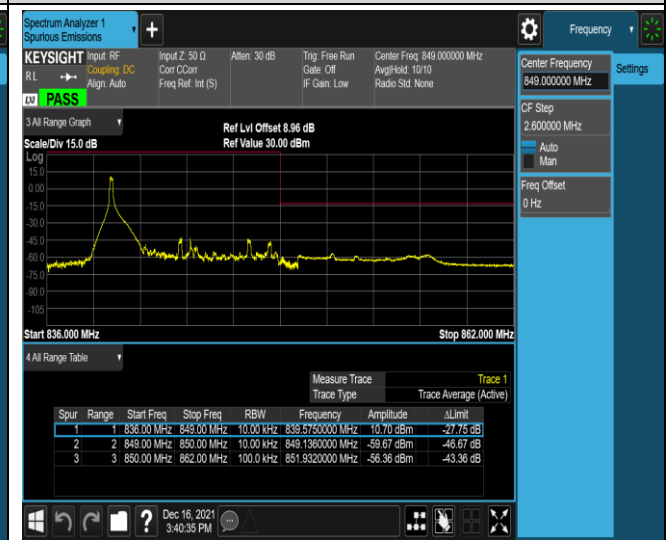

Band5-10MHz-QPSK-20600-50RB#0

Band5-10MHz-16QAM-20450-1RB#0

Band5-10MHz-16QAM-20450-1RB#49

Band5-10MHz-16QAM-20450-50RB#0

Band5-10MHz-16QAM-20600-1RB#0

Band5-10MHz-16QAM-20600-1RB#49

Band5-10MHz-16QAM-20600-50RB#0