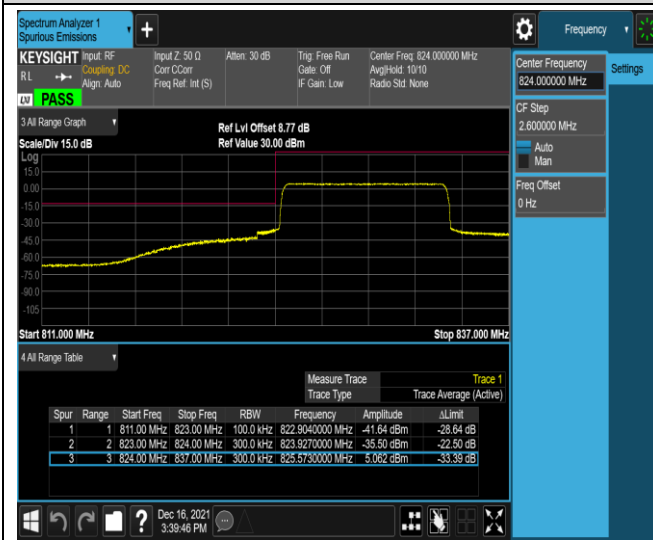

Band5-10MHz-QPSK-20600-50RB#0

Band5-10MHz-16QAM-20450-1RB#0

Band5-10MHz-16QAM-20450-1RB#49

Band5-10MHz-16QAM-20450-50RB#0

Band5-10MHz-16QAM-20600-1RB#0

Band5-10MHz-16QAM-20600-1RB#49

Band5-10MHz-16QAM-20600-50RB#0