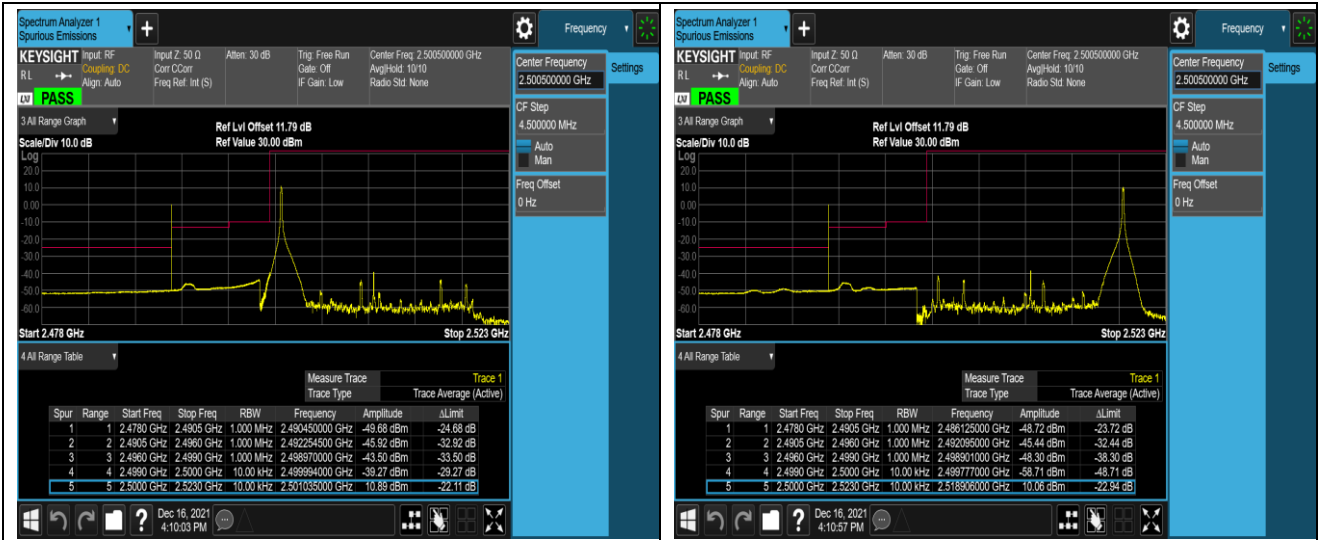

Band7-5MHz-QPSK-20775-1RB#0

Band7-5MHz-QPSK-20775-1RB#24

Band7-5MHz-16QAM-20775-25RB#0

Band7-5MHz-16QAM-21425-1RB#0

Band7-5MHz-16QAM-21425-1RB#24

Band7-5MHz-16QAM-21425-25RB#0

Band7-20MHz-QPSK-20850-1RB#0

Band7-20MHz-QPSK-20850-1RB#99