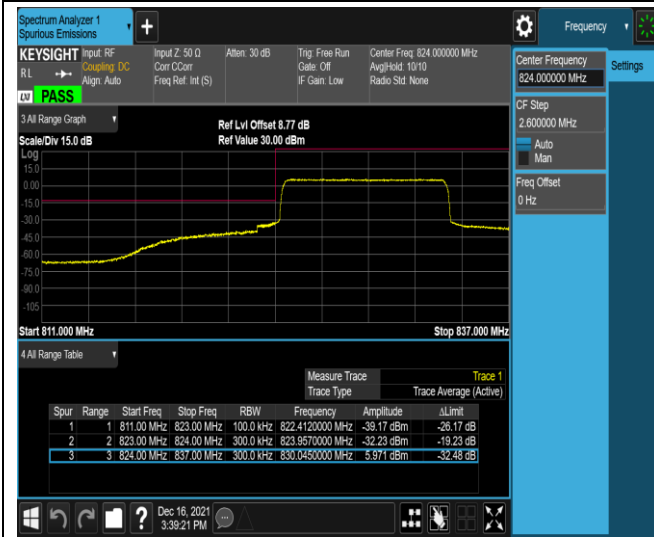

Band5-1.4MHz-QPSK-20643-1RB#5

Band5-1.4MHz-QPSK-20643-6RB#0

Band5-1.4MHz-16QAM-20407-1RB#0

Band5-1.4MHz-16QAM-20407-1RB#5

Band5-10MHz-QPSK-20450-50RB#0

Band5-10MHz-QPSK-20600-1RB#0

Band5-10MHz-QPSK-20600-1RB#49