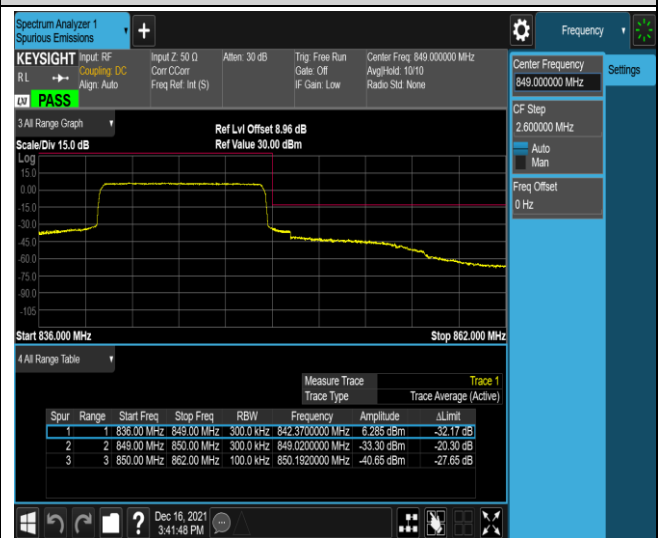

Band5-10MHz-QPSK-20600-50RB#0

Band5-10MHz-16QAM-20450-1RB#49