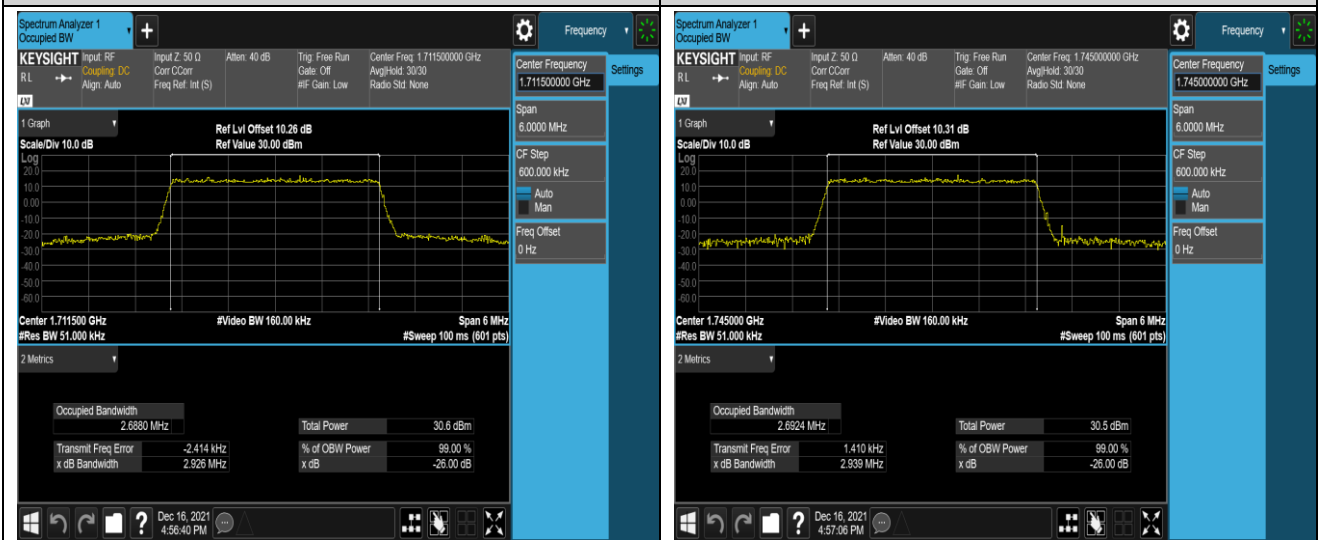

Band66-3MHz-QPSK-131987-15RB#0

Band66-3MHz-QPSK-132322-15RB#0