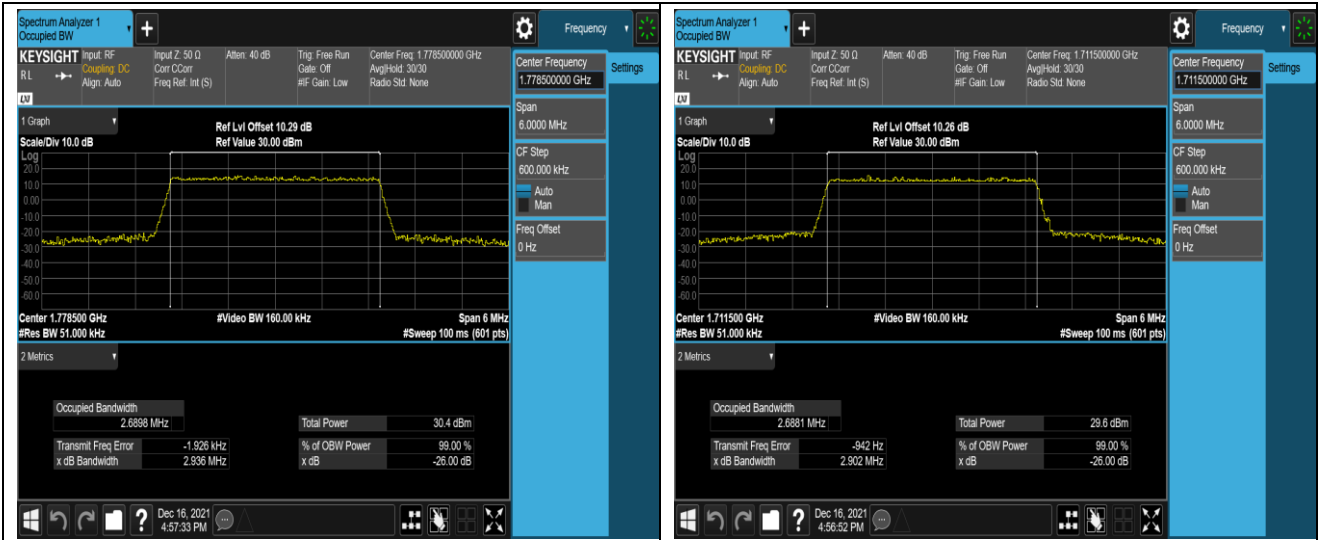

Band66-3MHz-QPSK-132657-15RB#0

Band66-3MHz-16QAM-131987-15RB#0