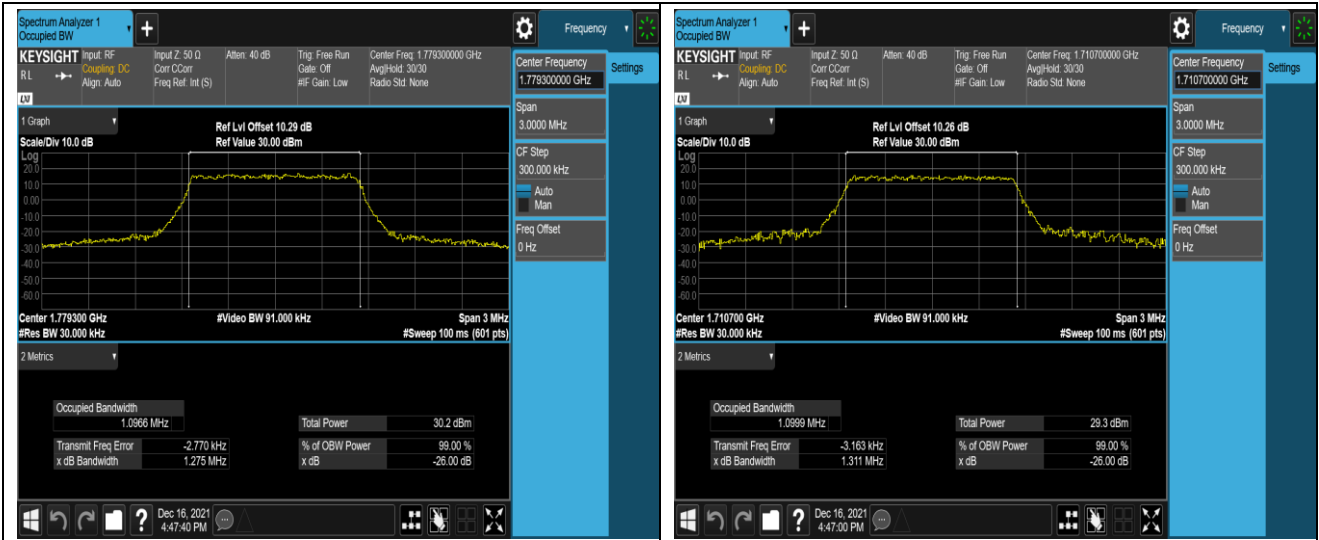

Band66-1.4MHz-QPSK-132665-6RB#0

Band66-1.4MHz-16QAM-131979-6RB#0