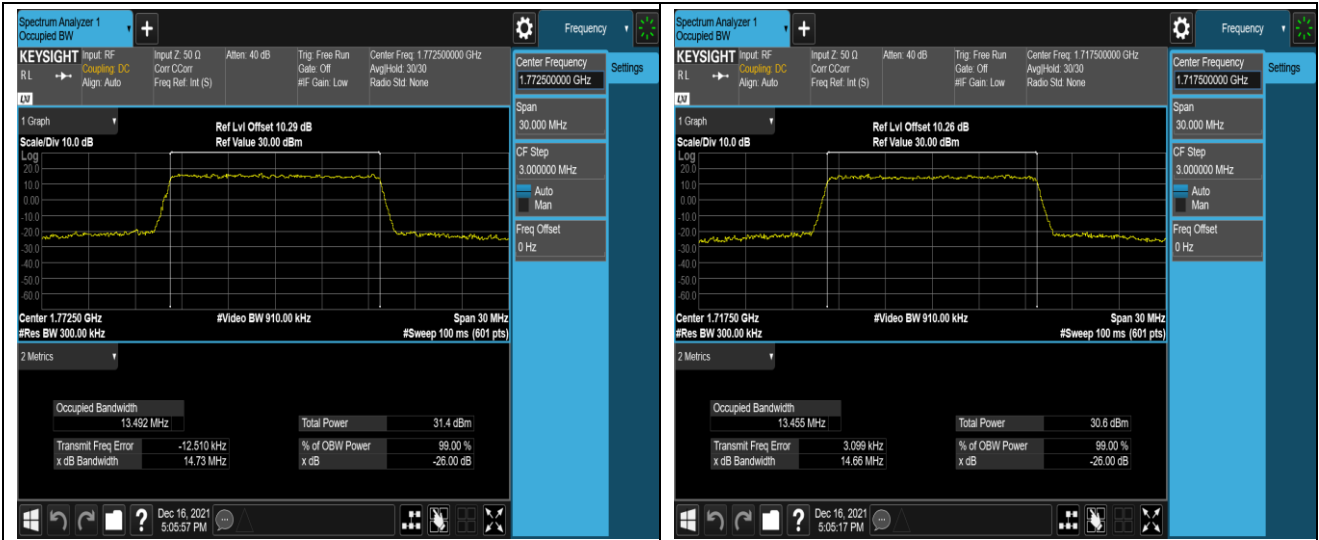

Band66-10MHz-16QAM-132022-50RB#0

Band66-20MHz-16QAM-132322-100RB#0

Band66-20MHz-16QAM-132572-100RB#0

Appendix D: Band Edge

Test Result (worst case)

Band	Bandwidth	Modulation	Channel	RB Config.	Result (dBm)	Verdict
Band2	1.4MHz	QPSK	18607	1RB#0	-36.66,-24.25	PASS
Band2	1.4MHz	QPSK	18607	1RB#5	-26.98,-35.47	PASS
Band2	1.4MHz	QPSK	18607	6RB#0	-31.44,-30.95	PASS
Band2	1.4MHz	QPSK	19193	1RB#0	-37.10,-29.04	PASS
Band2	1.4MHz	QPSK	19193	1RB#5	-25.76,-35.60	PASS
Band2	1.4MHz	QPSK	19193	6RB#0	-28.86,-30.08	PASS
Band2	1.4MHz	16QAM	18607	1RB#0	-37.89,-24.73	PASS
Band2	1.4MHz	16QAM	18607	1RB#5	-28.84,-36.93	PASS
Band2	1.4MHz	16QAM	18607	6RB#0	-32.55,-32.10	PASS
Band2	1.4MHz	16QAM	19193	1RB#0	-39.15,-30.82	PASS
Band2	1.4MHz	16QAM	19193	1RB#5	-23.72,-37.01	PASS
Band2	1.4MHz	16QAM	19193	6RB#0	-30.53,-32.12	PASS
Band2	20MHz	QPSK	18700	1RB#0	-44.84,-39.80	PASS
Band2	20MHz	QPSK	18700	1RB#99	-36.47,-60.11	PASS
Band2	20MHz	QPSK	18700	100RB#0	-36.69,-39.57	PASS
Band2	20MHz	QPSK	19100	1RB#0	-61.28,-48.87	PASS
Band2	20MHz	QPSK	19100	1RB#99	-39.30,-44.59	PASS
Band2	20MHz	QPSK	19100	100RB#0	-37.57,-34.51	PASS
Band2	20MHz	16QAM	18700	1RB#0	-45.46,-38.47	PASS
Band2	20MHz	16QAM	18700	1RB#99	-38.57,-60.70	PASS
Band2	20MHz	16QAM	18700	100RB#0	-38.17,-40.56	PASS
Band2	20MHz	16QAM	19100	1RB#0	-61.22,-49.44	PASS
Band2	20MHz	16QAM	19100	1RB#99	-37.79,-45.10	PASS
Band2	20MHz	16QAM	19100	100RB#0	-39.04,-36.81	PASS
Band5	1.4MHz	QPSK	20407	1RB#0	-52.47,-24.72	PASS
Band5	1.4MHz	QPSK	20407	1RB#5	-53.70,-50.84	PASS
Band5	1.4MHz	QPSK	20407	6RB#0	-45.13,-30.12	PASS
Band5	1.4MHz	QPSK	20643	1RB#0	-49.81,-53.13	PASS
Band5	1.4MHz	QPSK	20643	1RB#5	-24.22,-51.87	PASS
Band5	1.4MHz	QPSK	20643	6RB#0	-26.71,-44.27	PASS
Band5	1.4MHz	16QAM	20407	1RB#0	-52.81,-26.81	PASS
Band5	1.4MHz	16QAM	20407	1RB#5	-53.21,-52.65	PASS
Band5	1.4MHz	16QAM	20407	6RB#0	-45.08,-31.36	PASS
Band5	1.4MHz	16QAM	20643	1RB#0	-53.83,-52.61	PASS
Band5	1.4MHz	16QAM	20643	1RB#5	-25.03,-52.20	PASS
Band5	1.4MHz	16QAM	20643	6RB#0	-29.08,-45.40	PASS