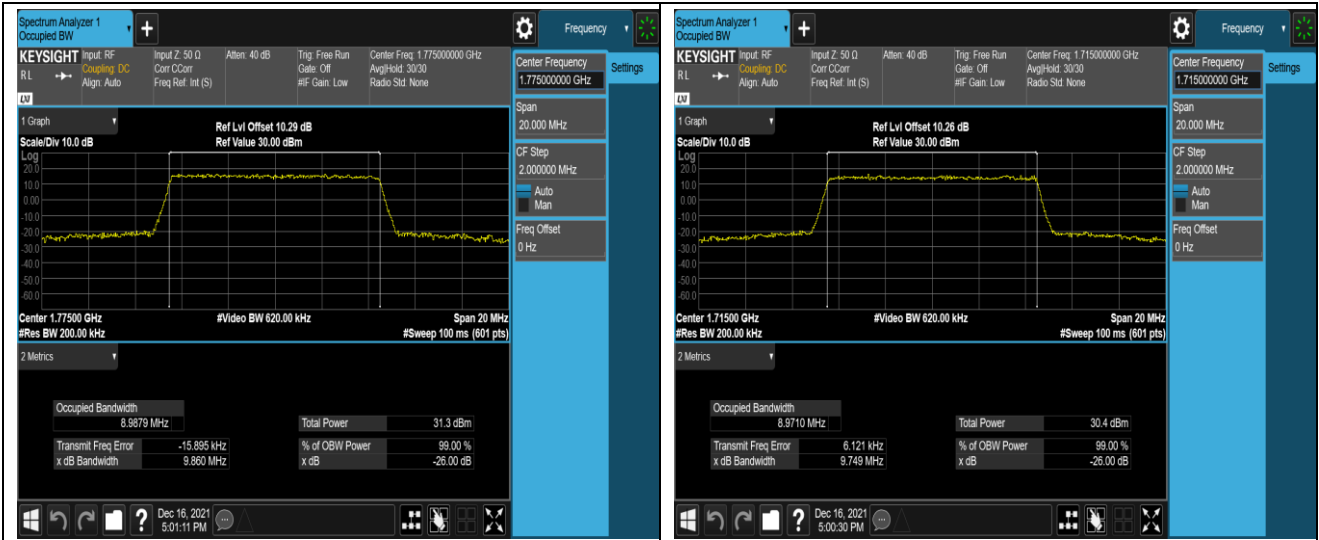

Band66-10MHz-16QAM-132022-50RB#0

Band66-20MHz-16QAM-132322-100RB#0

Band66-20MHz-16QAM-132572-100RB#0

Appendix D: Band Edge

Test Result (worst case)

Band	Bandwidth	Modulation	Channel	RB Config.	Result (dBm)	Verdict
Band2	1.4MHz	QPSK	18607	1RB#0	-36.66,-24.25	PASS
Band2	1.4MHz	QPSK	18607	1RB#5	-26.98,-35.47	PASS
Band2	1.4MHz	QPSK	18607	6RB#0	-31.44,-30.95	PASS
Band2	1.4MHz	QPSK	19193	1RB#0	-37.10,-29.04	PASS
Band2	1.4MHz	QPSK	19193	1RB#5	-25.76,-35.60	PASS
Band2	1.4MHz	QPSK	19193	6RB#0	-28.86,-30.08	PASS
Band2	1.4MHz	16QAM	18607	1RB#0	-37.89,-24.73	PASS
Band2	1.4MHz	16QAM	18607	1RB#5	-28.84,-36.93	PASS
Band2	1.4MHz	16QAM	18607	6RB#0	-32.55,-32.10	PASS
Band2	1.4MHz	16QAM	19193	1RB#0	-39.15,-30.82	PASS
Band2	1.4MHz	16QAM	19193	1RB#5	-23.72,-37.01	PASS
Band2	1.4MHz	16QAM	19193	6RB#0	-30.53,-32.12	PASS
Band2	20MHz	QPSK	18700	1RB#0	-44.84,-39.80	PASS
Band2	20MHz	QPSK	18700	1RB#99	-36.47,-60.11	PASS
Band2	20MHz	QPSK	18700	100RB#0	-36.69,-39.57	PASS
Band2	20MHz	QPSK	19100	1RB#0	-61.28,-48.87	PASS
Band2	20MHz	QPSK	19100	1RB#99	-39.30,-44.59	PASS
Band2	20MHz	QPSK	19100	100RB#0	-37.57,-34.51	PASS
Band2	20MHz	16QAM	18700	1RB#0	-45.46,-38.47	PASS
Band2	20MHz	16QAM	18700	1RB#99	-38.57,-60.70	PASS
Band2	20MHz	16QAM	18700	100RB#0	-38.17,-40.56	PASS
Band2	20MHz	16QAM	19100	1RB#0	-61.22,-49.44	PASS
Band2	20MHz	16QAM	19100	1RB#99	-37.79,-45.10	PASS
Band2	20MHz	16QAM	19100	100RB#0	-39.04,-36.81	PASS
Band5	1.4MHz	QPSK	20407	1RB#0	-52.47,-24.72	PASS
Band5	1.4MHz	QPSK	20407	1RB#5	-53.70,-50.84	PASS
Band5	1.4MHz	QPSK	20407	6RB#0	-45.13,-30.12	PASS
Band5	1.4MHz	QPSK	20643	1RB#0	-49.81,-53.13	PASS
Band5	1.4MHz	QPSK	20643	1RB#5	-24.22,-51.87	PASS
Band5	1.4MHz	QPSK	20643	6RB#0	-26.71,-44.27	PASS
Band5	1.4MHz	16QAM	20407	1RB#0	-52.81,-26.81	PASS
Band5	1.4MHz	16QAM	20407	1RB#5	-53.21,-52.65	PASS
Band5	1.4MHz	16QAM	20407	6RB#0	-45.08,-31.36	PASS
Band5	1.4MHz	16QAM	20643	1RB#0	-53.83,-52.61	PASS
Band5	1.4MHz	16QAM	20643	1RB#5	-25.03,-52.20	PASS
Band5	1.4MHz	16QAM	20643	6RB#0	-29.08,-45.40	PASS