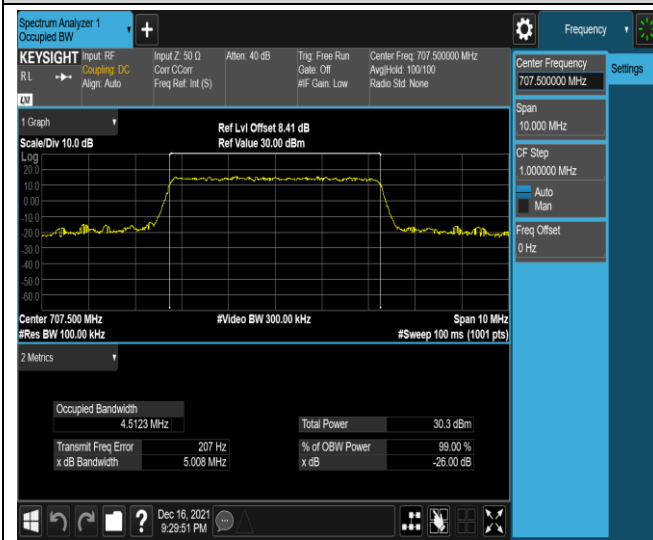

Band12-1.4MHz-QPSK-23095-6RB#0

Band12-1.4MHz-QPSK-23173-6RB#0

Band12-1.4MHz-16QAM-23017-6RB#0

Band12-5MHz-16QAM-23095-25RB#0

Band12-5MHz-16QAM-23155-25RB#0

Band12-10MHz-QPSK-23060-50RB#0

Band12-10MHz-QPSK-23095-50RB#0