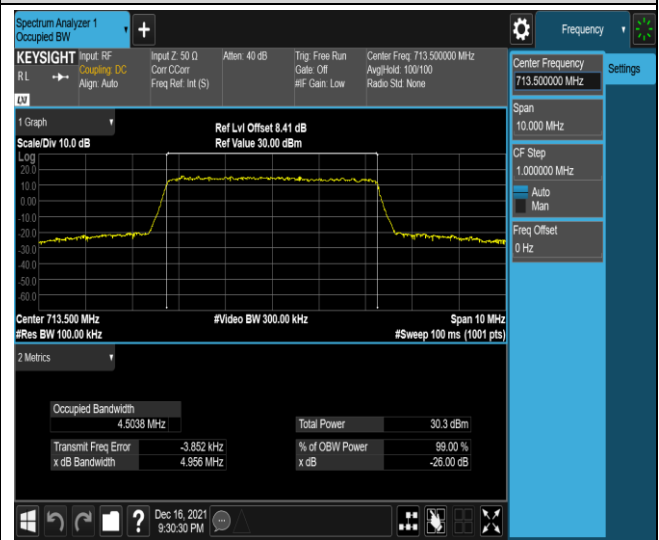

Band12-1.4MHz-QPSK-23095-6RB#0

Band12-1.4MHz-QPSK-23173-6RB#0

Band12-1.4MHz-16QAM-23017-6RB#0

Band12-5MHz-16QAM-23095-25RB#0

Band12-5MHz-16QAM-23155-25RB#0

Band12-10MHz-QPSK-23060-50RB#0

Band12-10MHz-QPSK-23095-50RB#0