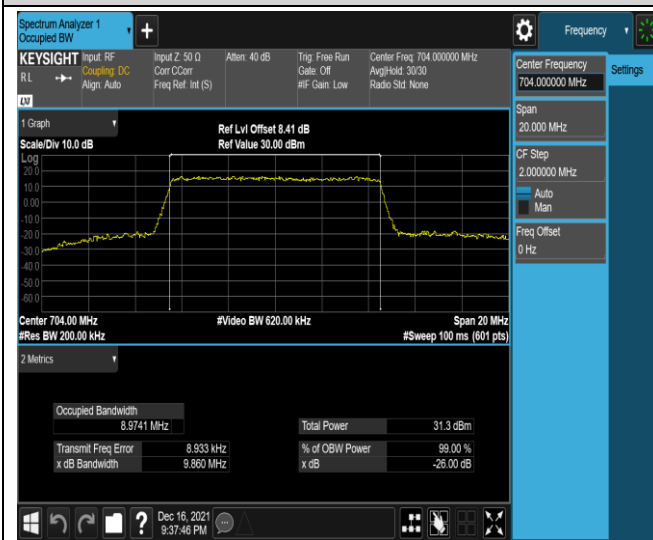

Band12-1.4MHz-QPSK-23095-6RB#0

Band12-1.4MHz-QPSK-23173-6RB#0

Band12-1.4MHz-16QAM-23017-6RB#0

Band12-5MHz-16QAM-23095-25RB#0

Band12-5MHz-16QAM-23155-25RB#0

Band12-10MHz-QPSK-23060-50RB#0

Band12-10MHz-QPSK-23095-50RB#0