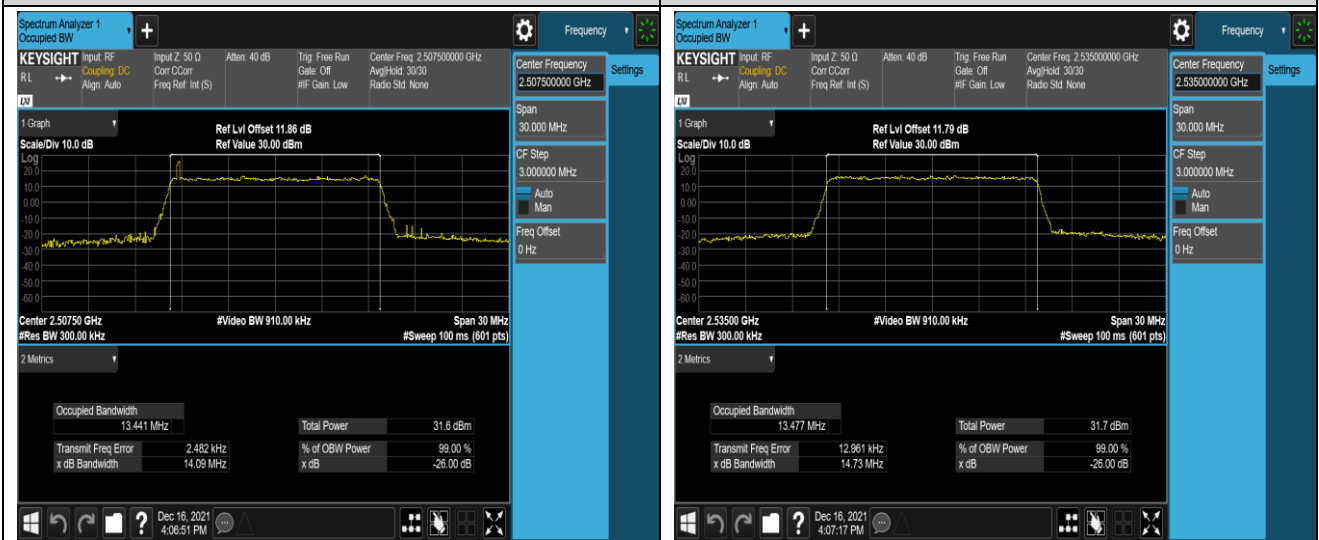

Band7-15MHz-QPSK-20825-75RB#0

Band7-15MHz-QPSK-21100-75RB#0

Band7-15MHz-QPSK-21375-75RB#0

Band7-15MHz-16QAM-20825-75RB#0