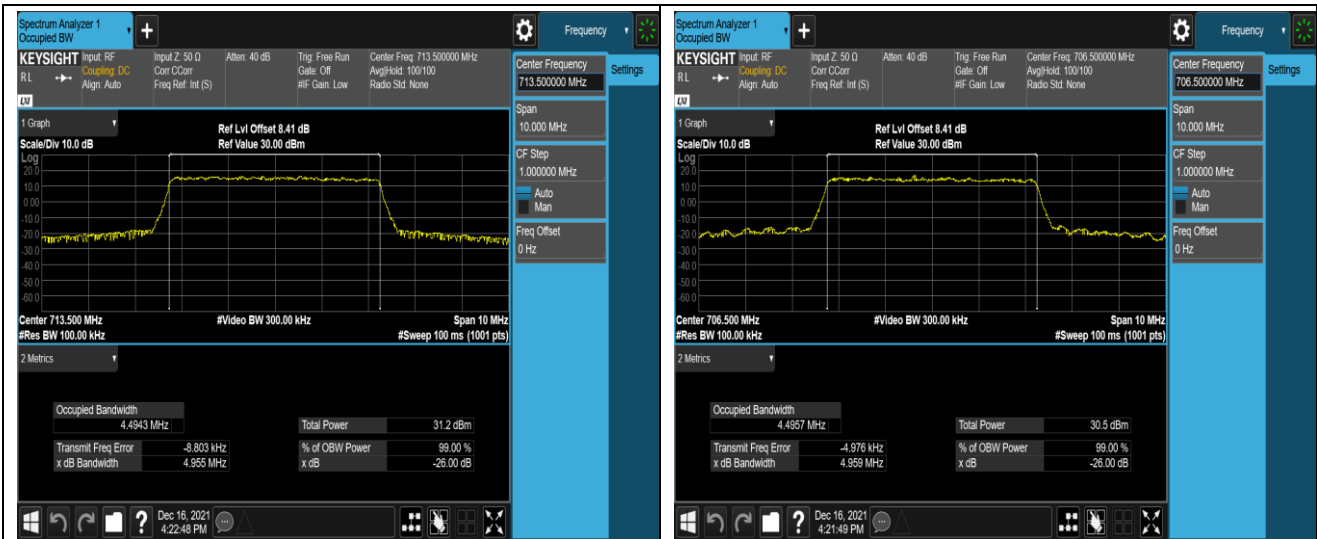

Band17-5MHz-16QAM-23790-25RB#0

Band17-5MHz-16QAM-23825-25RB#0