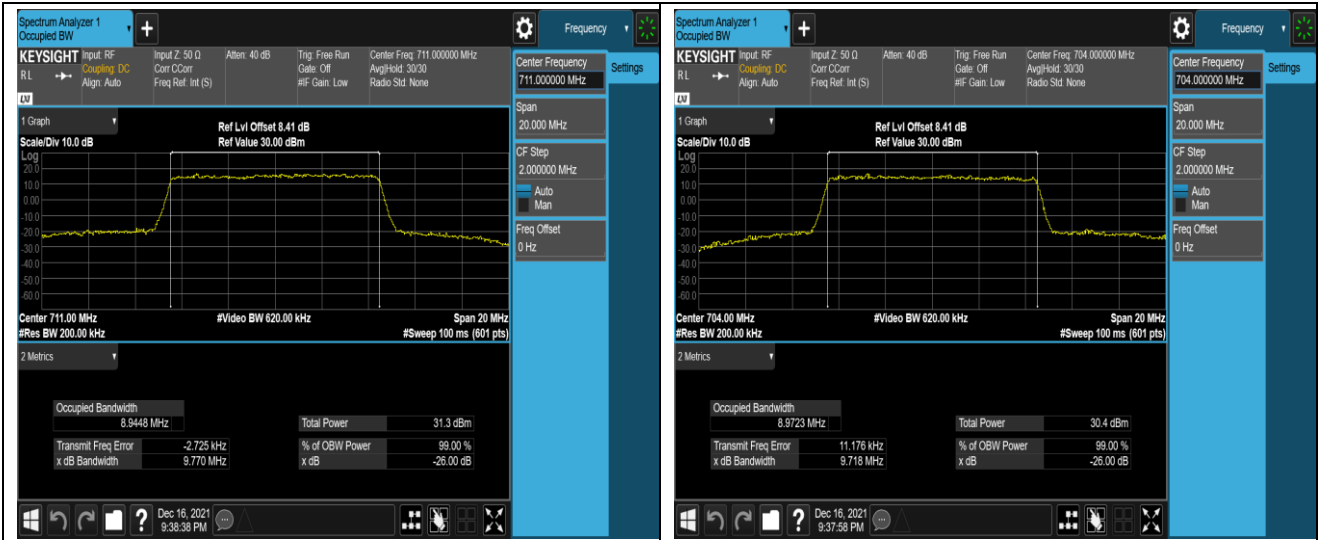

Band12-10MHz-QPSK-23130-50RB#0

Band12-10MHz-16QAM-23060-50RB#0