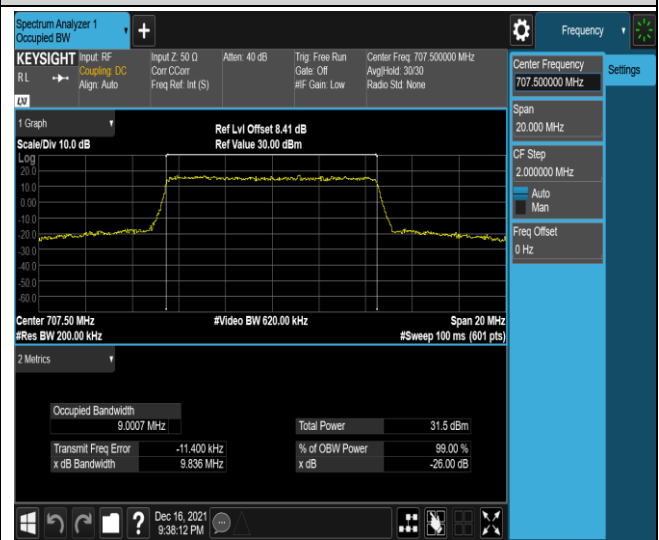

Band12-1.4MHz-QPSK-23095-6RB#0

Band12-1.4MHz-QPSK-23173-6RB#0

Band12-1.4MHz-16QAM-23017-6RB#0

Band12-5MHz-16QAM-23095-25RB#0

Band12-5MHz-16QAM-23155-25RB#0

Band12-10MHz-QPSK-23060-50RB#0

Band12-10MHz-QPSK-23095-50RB#0