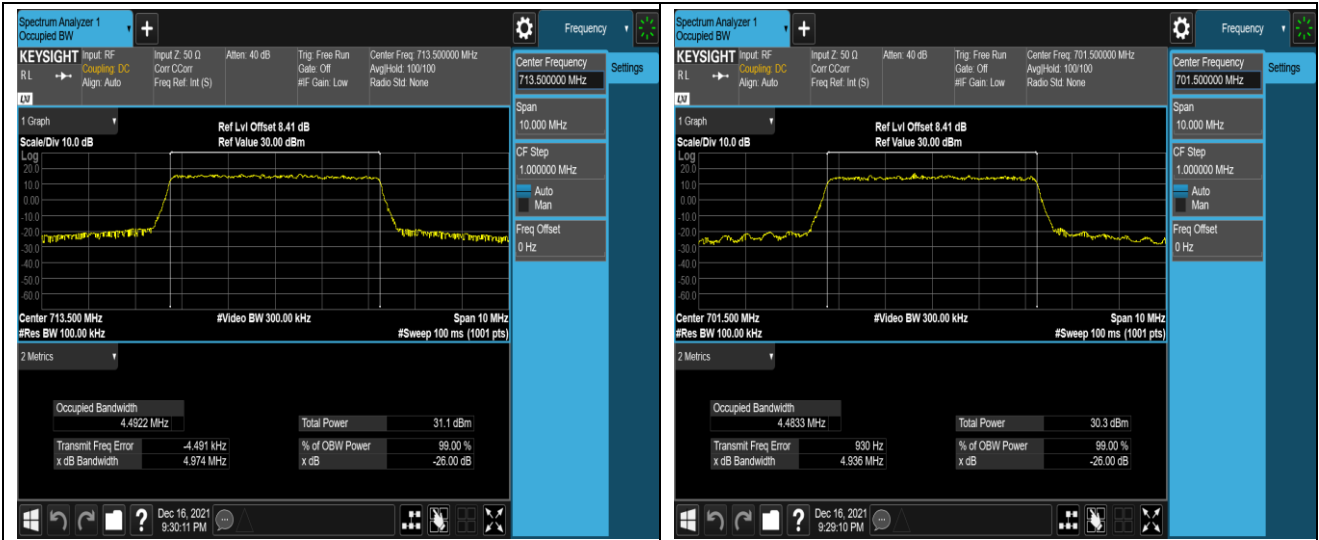

Band12-1.4MHz-QPSK-23095-6RB#0

Band12-1.4MHz-QPSK-23173-6RB#0

Band12-1.4MHz-16QAM-23017-6RB#0

Band12-5MHz-16QAM-23095-25RB#0

Band12-5MHz-16QAM-23155-25RB#0

Band12-10MHz-QPSK-23060-50RB#0

Band12-10MHz-QPSK-23095-50RB#0