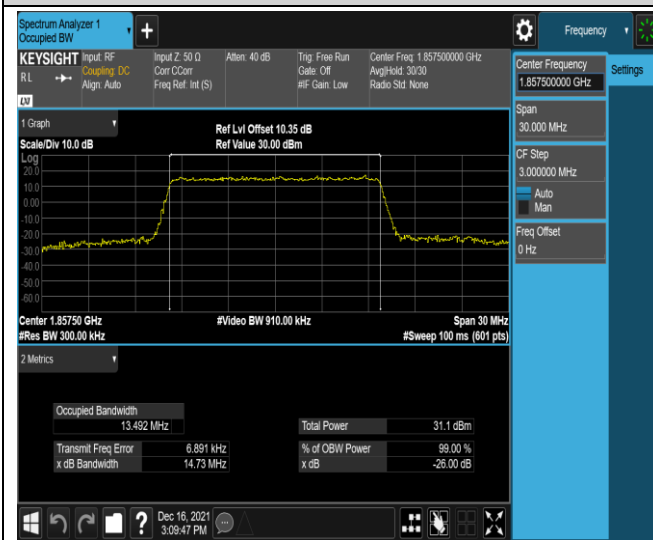

Band2-15MHz-QPSK-18675-75RB#0

Band2-15MHz-QPSK-19125-75RB#0