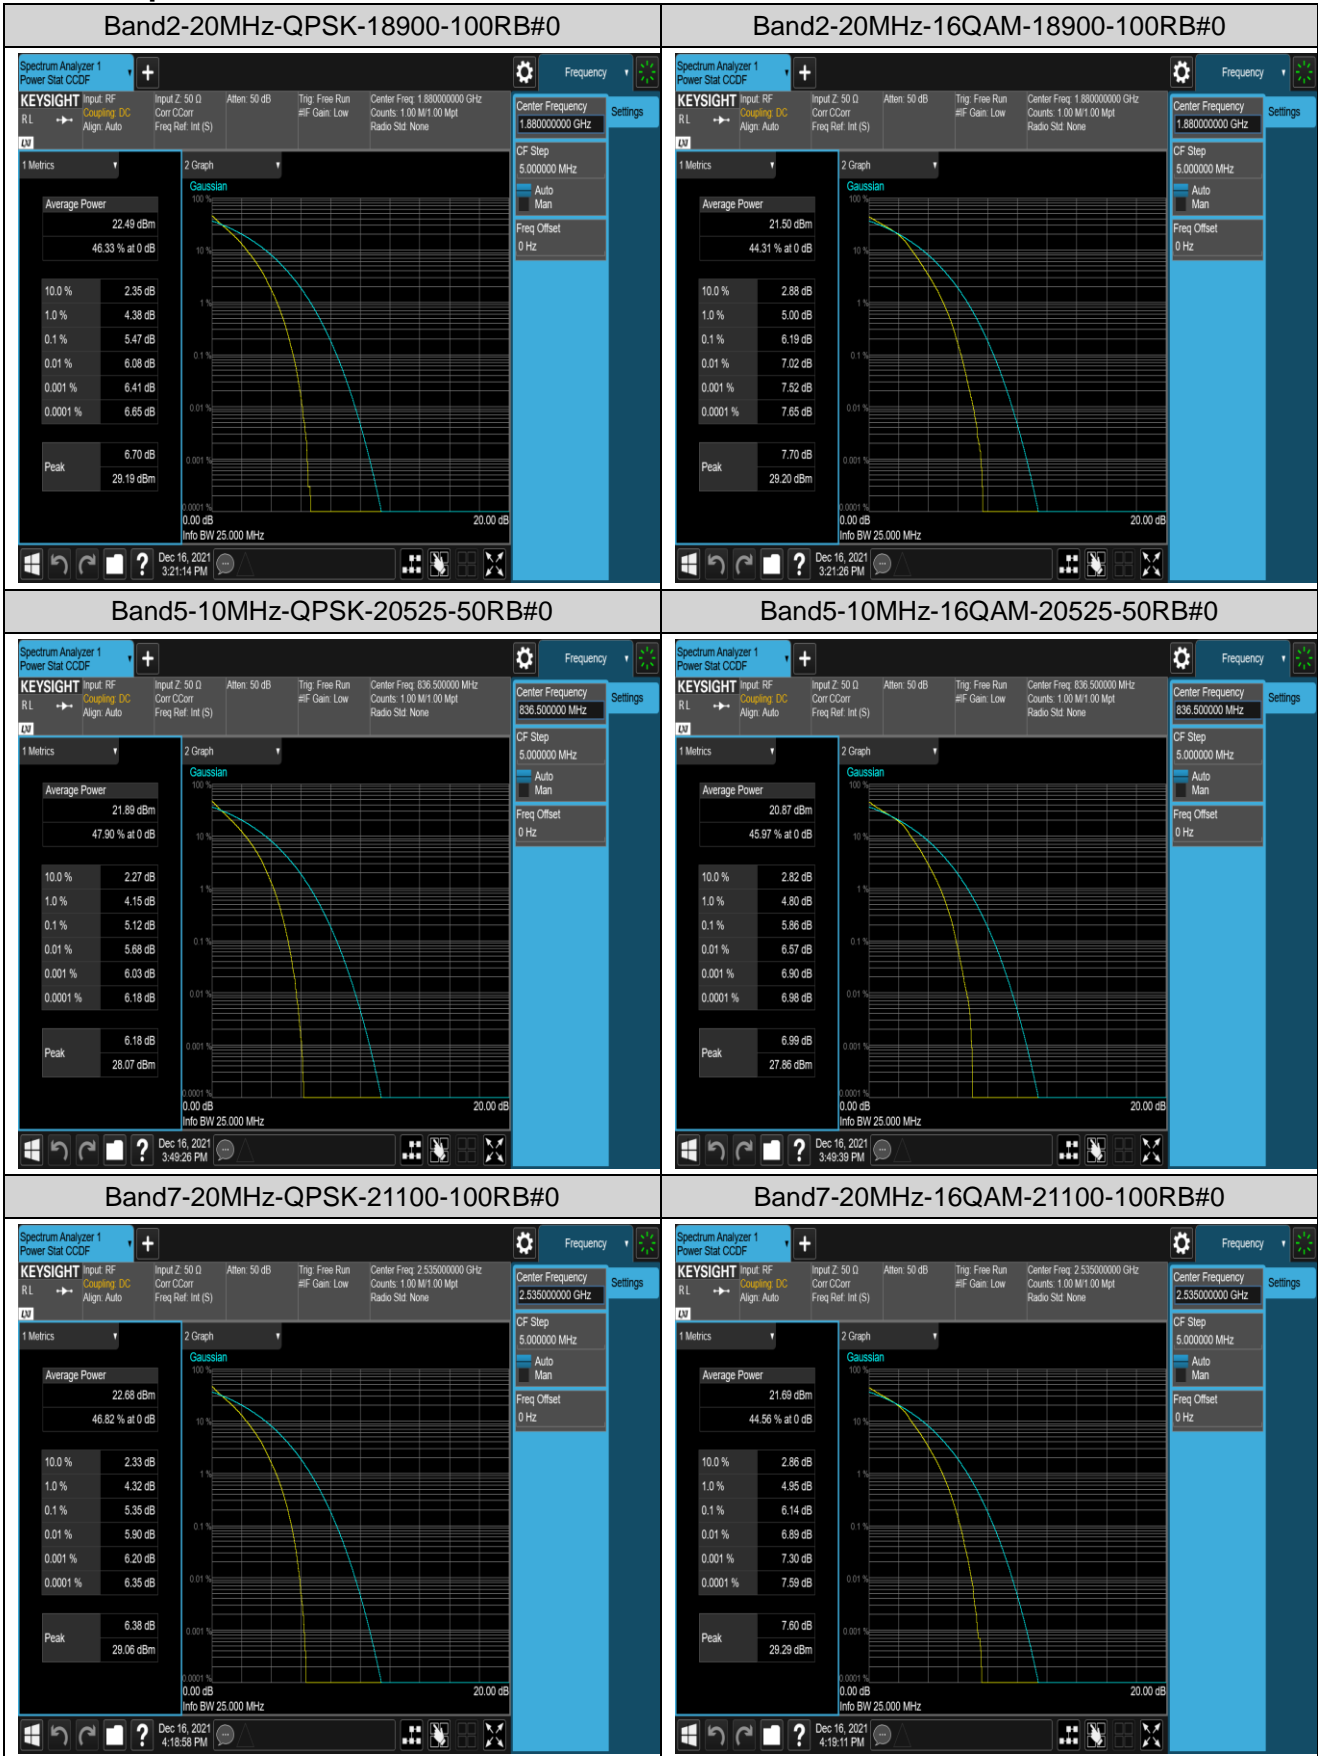

Test Graphs