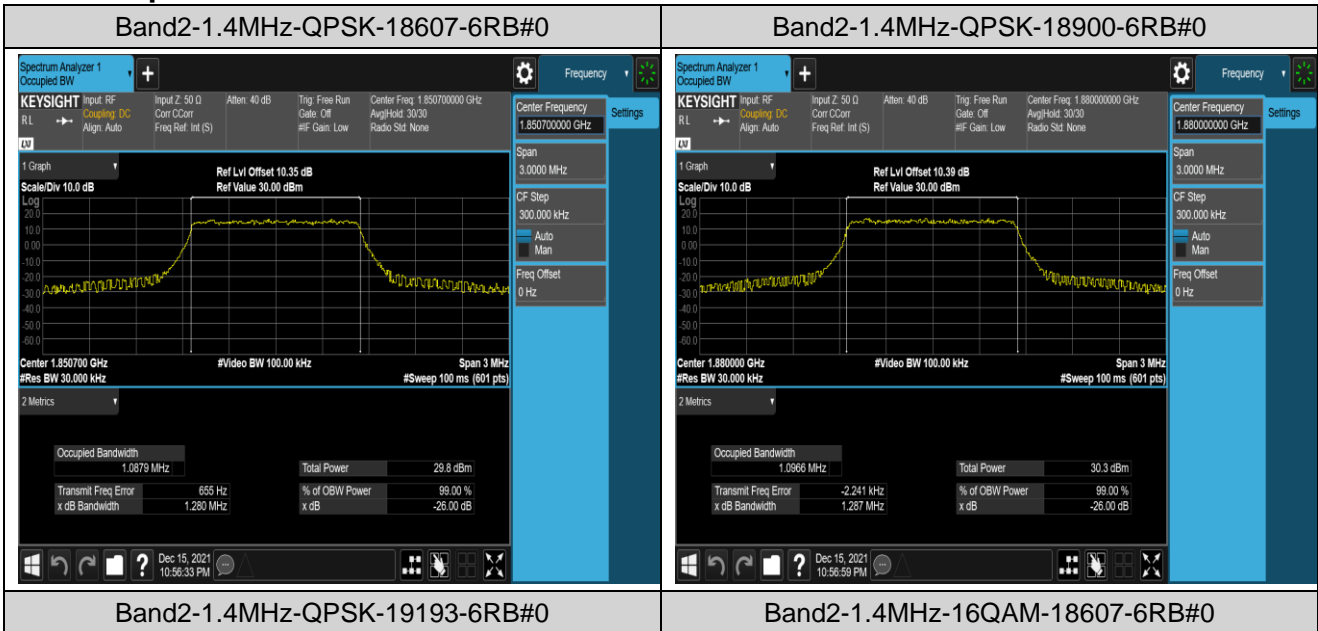

Band66	10MHz	QPSK	132022	50RB#0	8.9910	9.876	PASS
Band66	10MHz	QPSK	132322	50RB#0	8.9950	9.905	PASS
Band66	10MHz	QPSK	132622	50RB#0	8.9879	9.860	PASS
Band66	10MHz	16QAM	132022	50RB#0	8.9710	9.749	PASS
Band66	10MHz	16QAM	132322	50RB#0	8.9967	9.802	PASS
Band66	10MHz	16QAM	132622	50RB#0	8.9839	9.832	PASS
Band66	15MHz	QPSK	132047	75RB#0	13.487	14.76	PASS
Band66	15MHz	QPSK	132322	75RB#0	13.472	14.73	PASS
Band66	15MHz	QPSK	132597	75RB#0	13.492	14.73	PASS
Band66	15MHz	16QAM	132047	75RB#0	13.455	14.66	PASS
Band66	15MHz	16QAM	132322	75RB#0	13.472	14.63	PASS
Band66	15MHz	16QAM	132597	75RB#0	13.487	14.72	PASS
Band66	20MHz	QPSK	132072	100RB#0	17.946	19.31	PASS
Band66	20MHz	QPSK	132322	100RB#0	17.936	19.29	PASS
Band66	20MHz	QPSK	132572	100RB#0	17.976	19.61	PASS
Band66	20MHz	16QAM	132072	100RB#0	17.986	19.45	PASS
Band66	20MHz	16QAM	132322	100RB#0	17.932	19.44	PASS
Band66	20MHz	16QAM	132572	100RB#0	17.948	19.41	PASS

Test Graphs