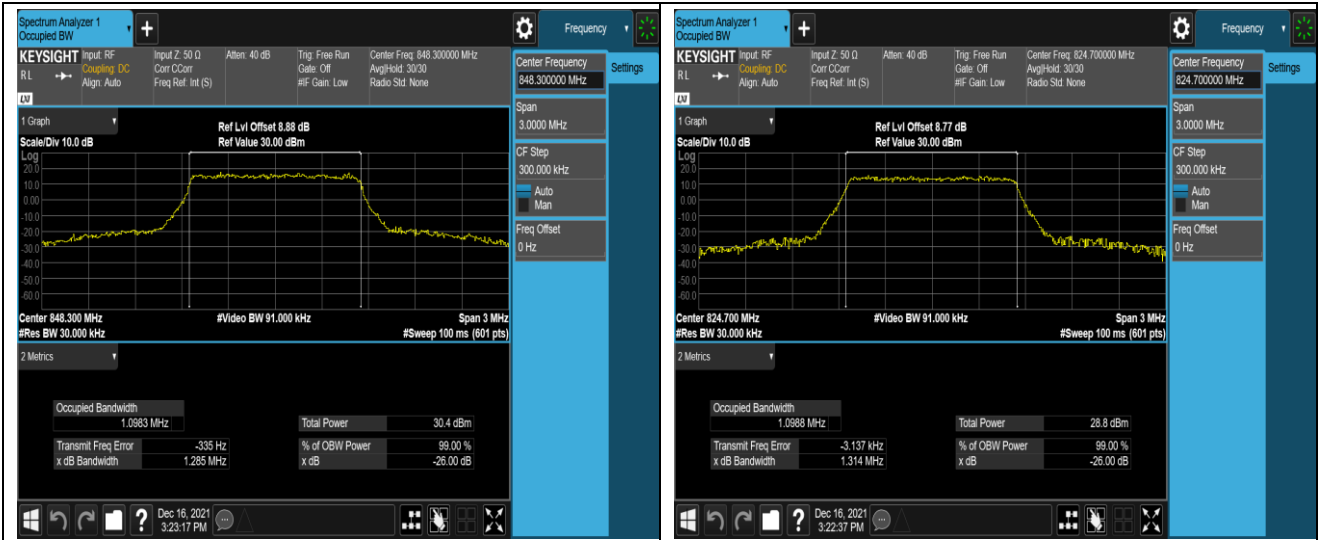

Band5-1.4MHz-QPSK-20643-6RB#0

Band5-1.4MHz-16QAM-20407-6RB#0

Band5-1.4MHz-16QAM-20525-6RB#0

Band5-1.4MHz-16QAM-20643-6RB#0