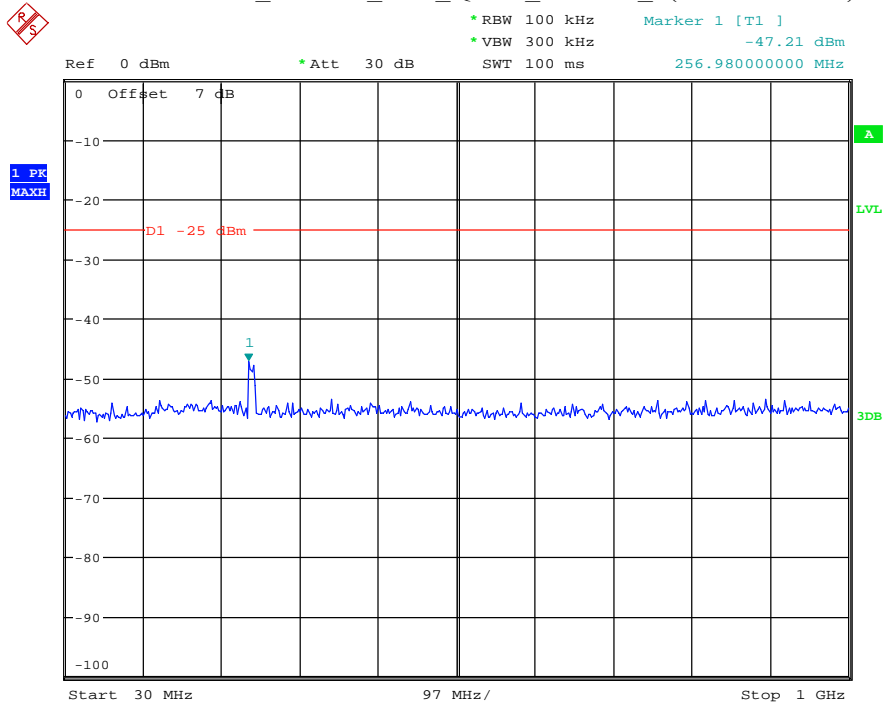

Band 38_10 MHz_Low_QPSK_RB50#0_1(30MHz-1GHz)

Date: 13.JUL.2021 00:47:50