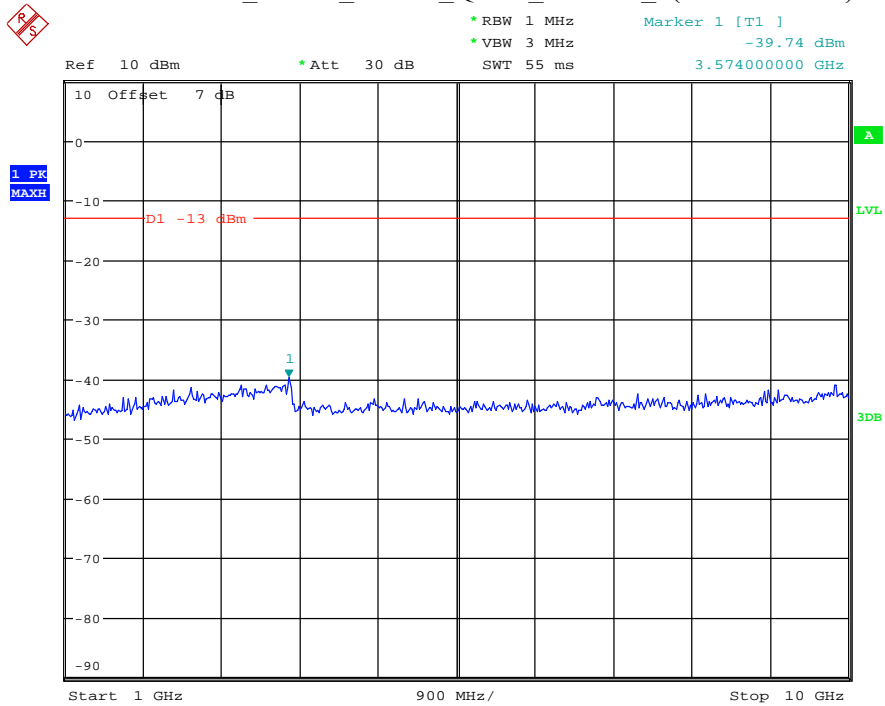

Band 5_5 MHz_Middle_QPSK_RB25#0_2(1GHz-10GHz)

Date: 30.JUN.2021 20:15:10