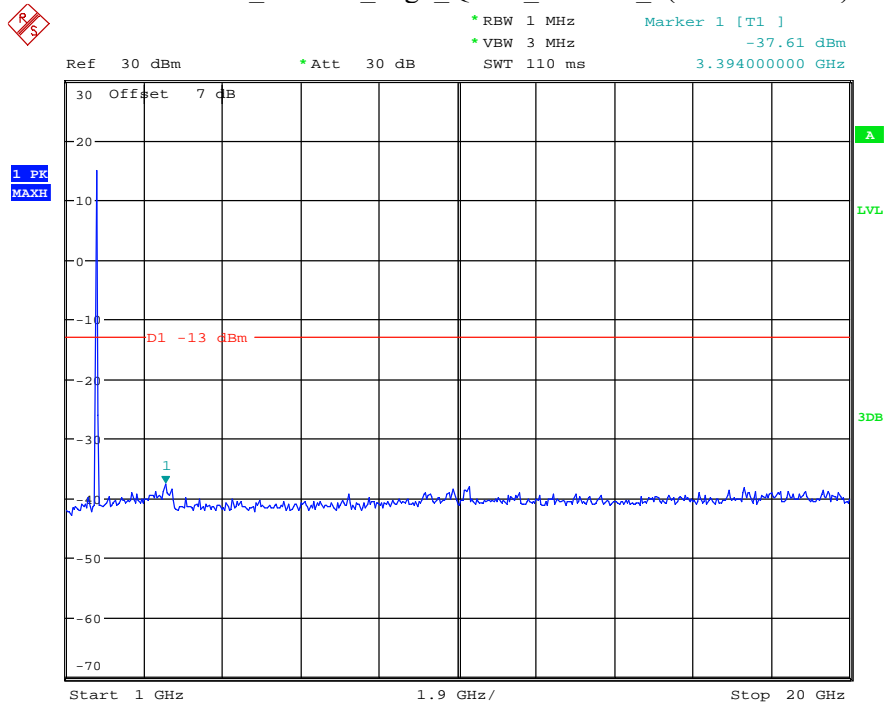

Date: 12.JUL.2021 23:44:46

Band 4_10 MHz_Middle_QPSK_RB50#0_2(1GHz-20GHz)

Date: 12.JUL.2021 23:44:58

Band 4_10 MHz_High_QPSK_RB50#0_1(30MHz-1GHz)

Date: 12.JUL.2021 23:45:18

Band 4_10 MHz_High_QPSK_RB50#0_2(1GHz-20GHz)