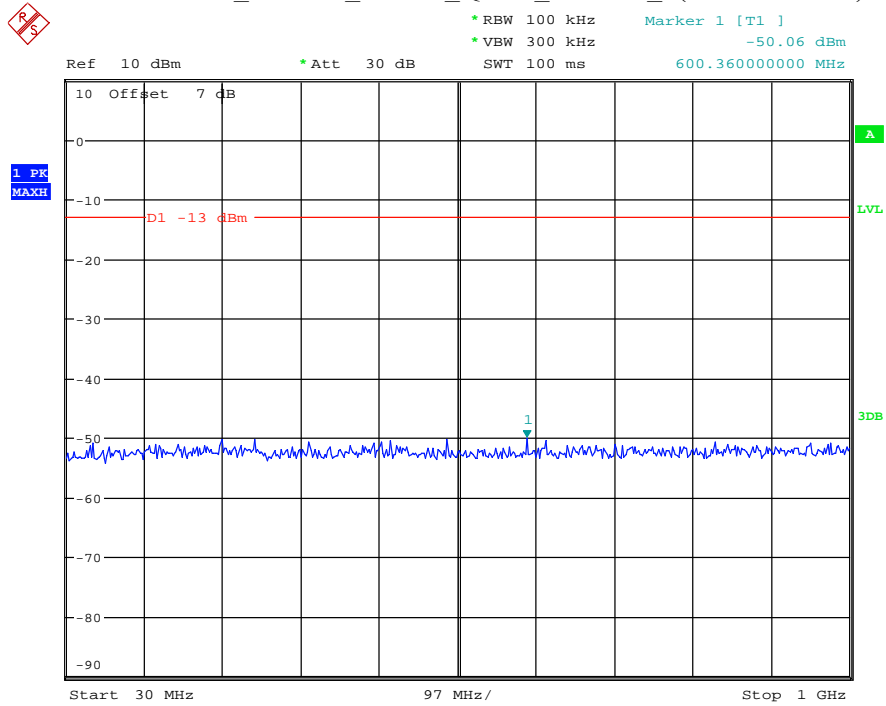

Date: 12.JUL.2021 23:43:53

Band 4_10 MHz_Low_QPSK_RB50#0_1(30MHz-1GHz)

Date: 12.JUL.2021 23:44:15

Band 4_10 MHz_Low_QPSK_RB50#0_2(1GHz-20GHz)

Date: 12.JUL.2021 23:44:26

Band 4_10 MHz_Middle_QPSK_RB50#0_1(30MHz-1GHz)