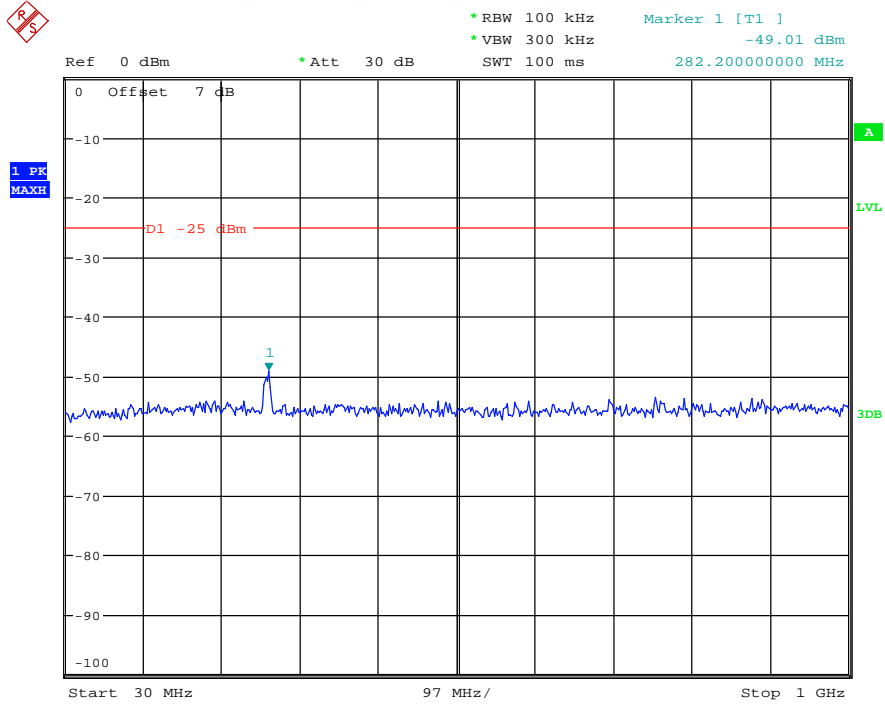

Date: 13.JUL.2021 00:47:25

Band 38_10 MHz_Low_QPSK_RB50#0_1(30MHz-1GHz)

Date: 13.JUL.2021 00:47:50

Band 38_10 MHz_Low_QPSK_RB50#0_2(1GHz-26.5GHz)

Date: 13.JUL.2021 00:48:02

Band 38_10 MHz_Middle_QPSK_RB50#0_1(30MHz-1GHz)