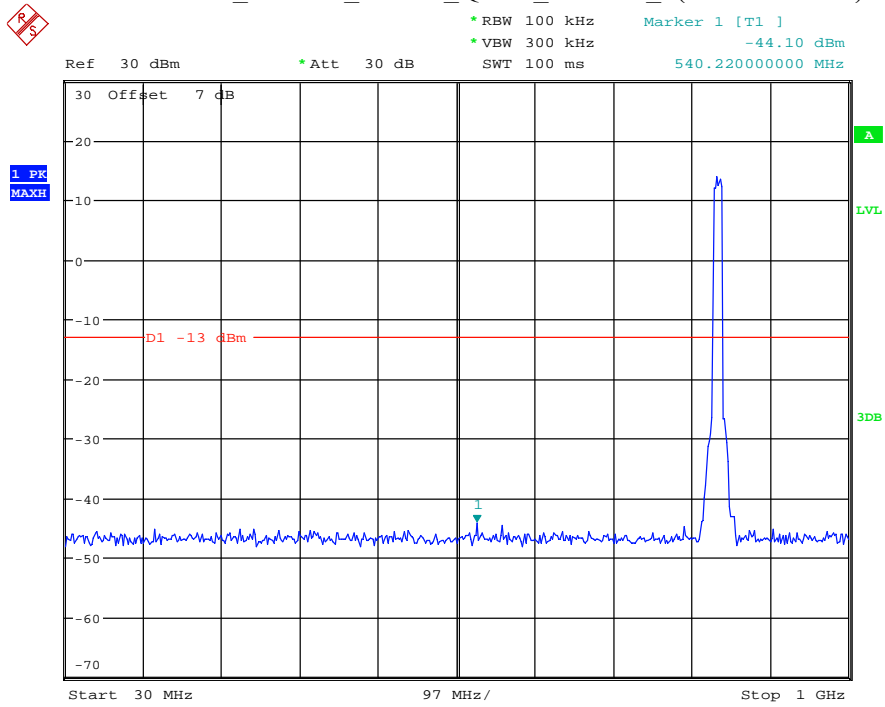

Date: 30.JUN.2021 20:15:42

Band 5_10 MHz_Low_QPSK_RB50#0_1(30MHz-1GHz)

Date: 30.JUN.2021 20:16:07

Band 5_10 MHz_Low_QPSK_RB50#0_2(1GHz-10GHz)

Date: 30.JUN.2021 20:16:22

Band 5_10 MHz_Middle_QPSK_RB50#0_1(30MHz-1GHz)