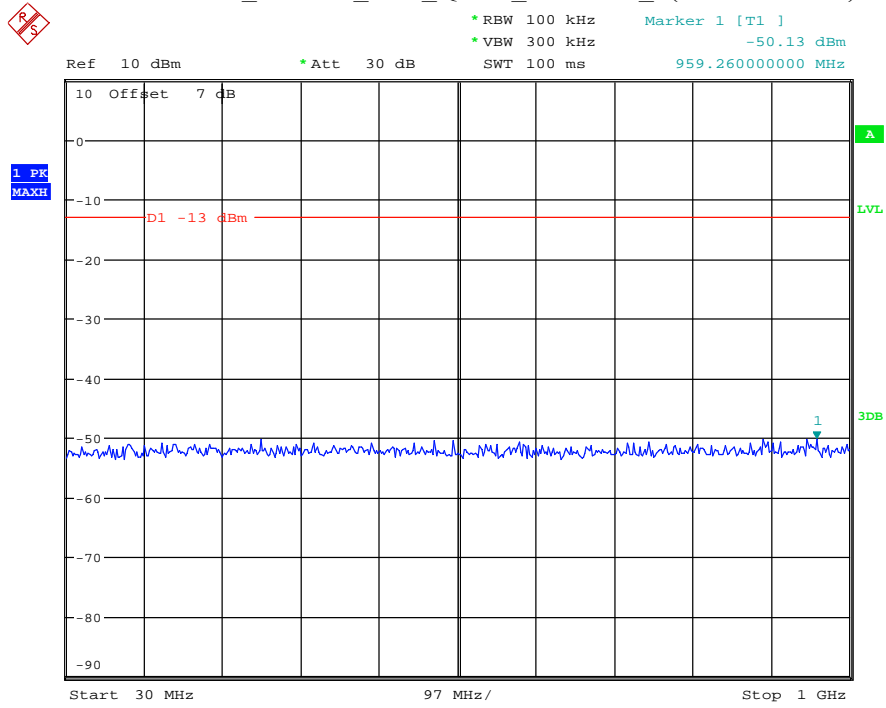

Band 2_20 MHz_Low_QPSK_RB100#0_1(30MHz-1GHz)

Date: 12.JUL.2021 23:37:44