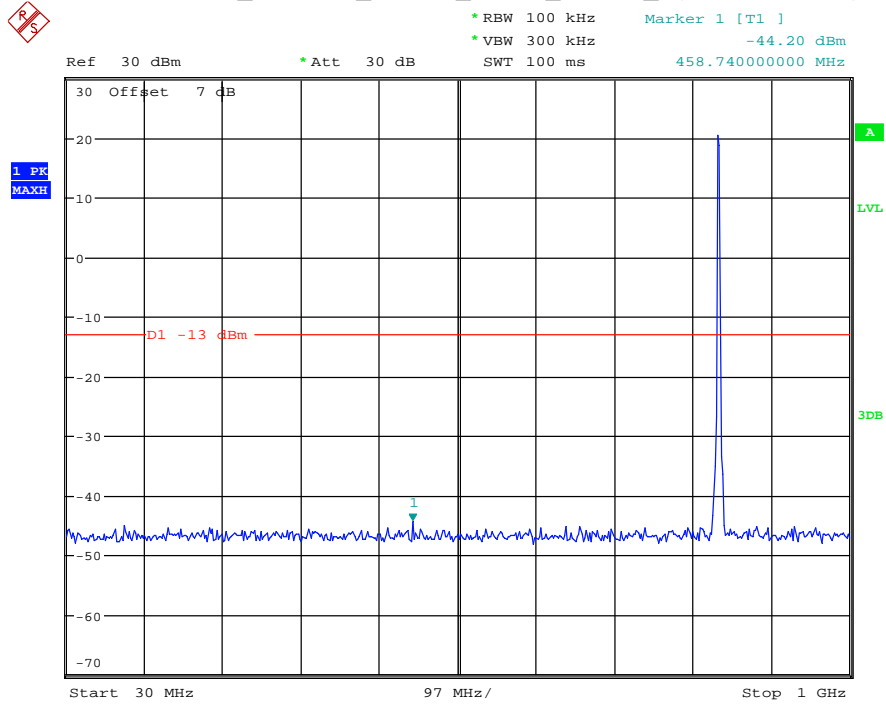

Date: 12.JUL.2021 23:49:12

Band 5_1.4 MHz_Low_QPSK_RB6#0_1(30MHz-1GHz)

Date: 30.JUN.2021 20:11:18

Band 5_1.4 MHz_Low_QPSK_RB6#0_2(1GHz-10GHz)

Date: 30.JUN.2021 20:11:29

Band 5_1.4 MHz_Middle_QPSK_RB6#0_1(30MHz-1GHz)