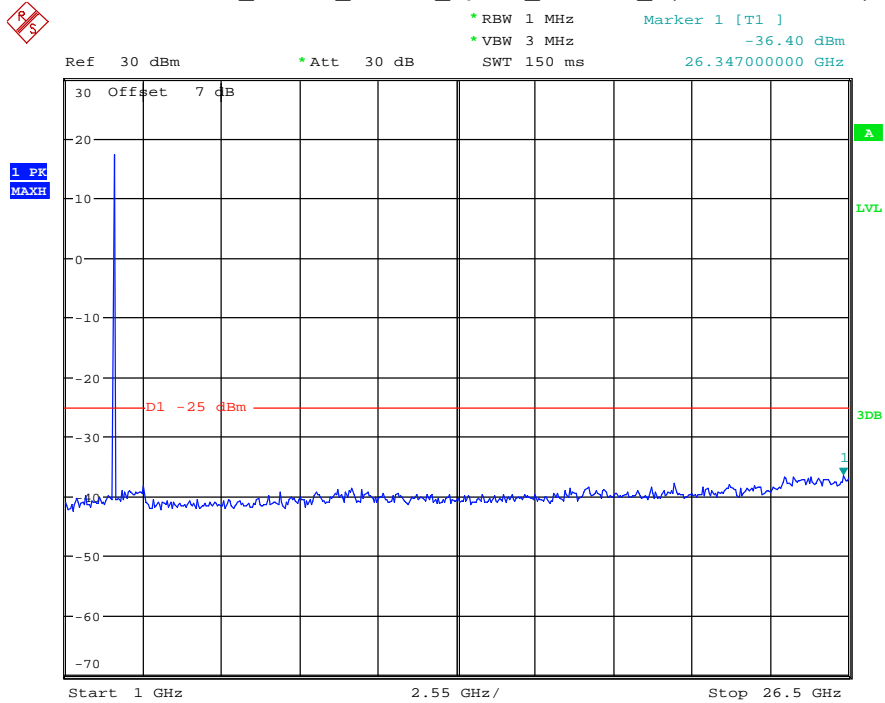

Band 41_5 MHz_Middle_QPSK_RB25#0_2(1GHz-26.5GHz)

Date: 13.JUL.2021 00:53:54