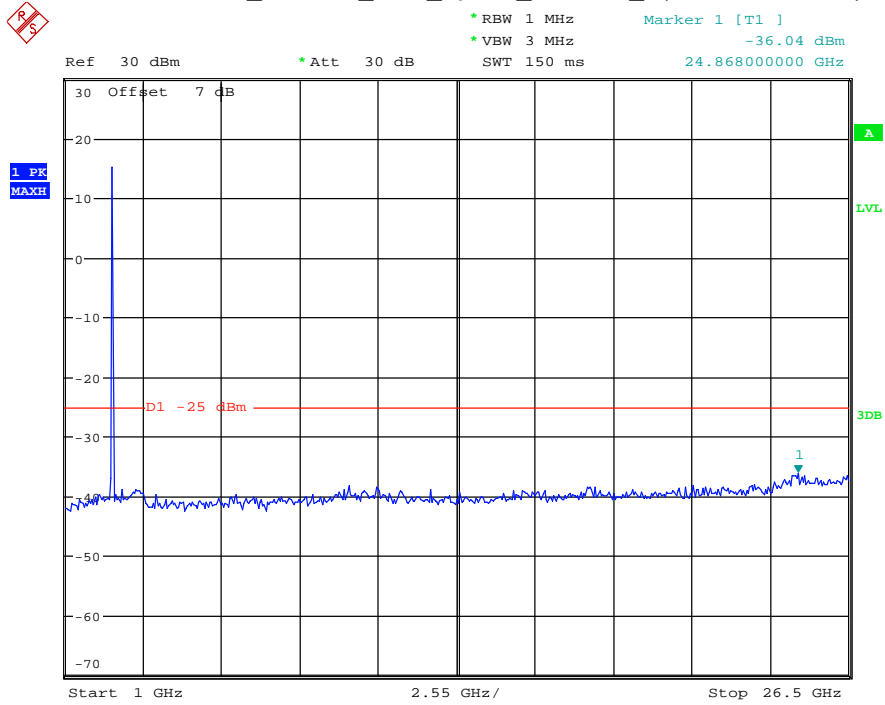

Date: 13.JUL.2021 00:54:14

Band 41_5 MHz_High_QPSK_RB25#0_2(1GHz-26.5GHz)

Date: 13.JUL.2021 00:54:26

Band 41_10 MHz_Low_QPSK_RB50#0_1(30MHz-1GHz)

Date: 13.JUL.2021 00:54:48

Band 41_10 MHz_Low_QPSK_RB50#0_2(1GHz-26.5GHz)