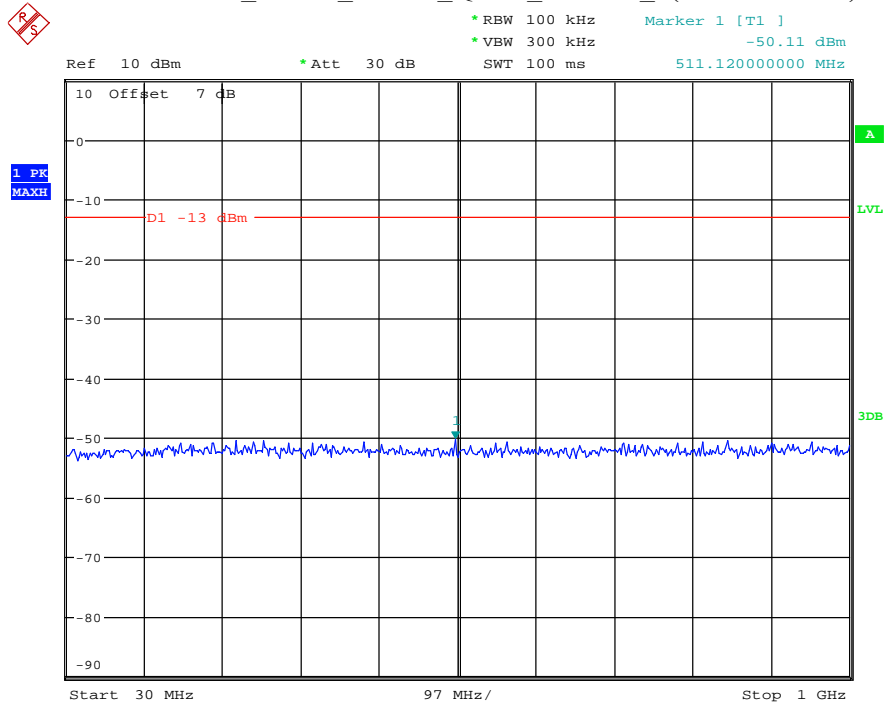

Date: 12.JUL.2021 23:40:41

Band 4_3 MHz_Low_QPSK_RB15#0_1(30MHz-1GHz)

Date: 12.JUL.2021 23:41:00

Band 4_3 MHz_Low_QPSK_RB15#0_2(1GHz-20GHz)

Date: 12.JUL.2021 23:41:12

Band 4_3 MHz_Middle_QPSK_RB15#0_1(30MHz-1GHz)