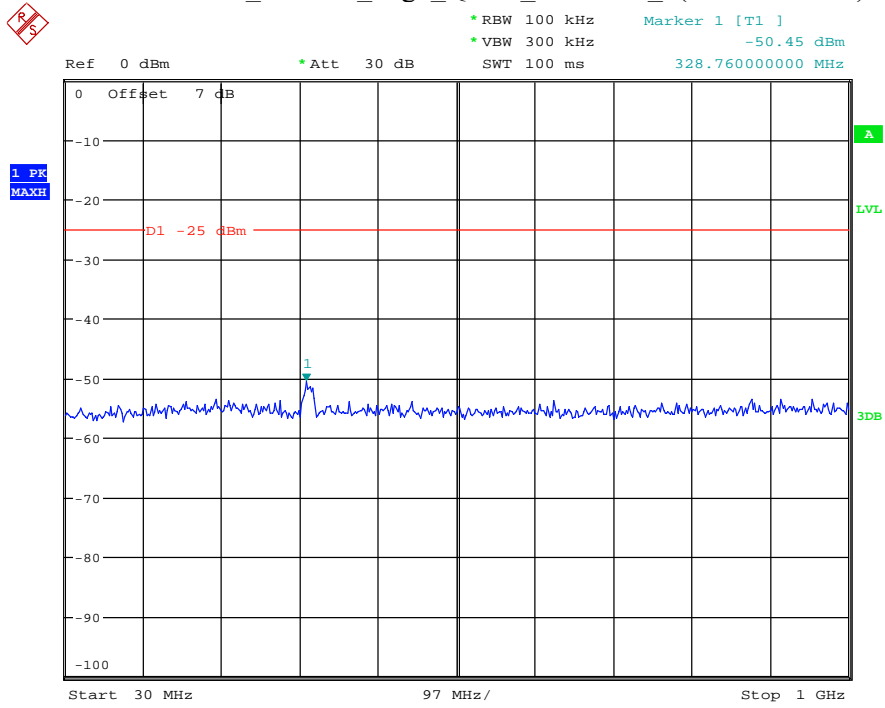

Date: 13.JUL.2021 00:58:36

Band 41_20 MHz_Middle_QPSK_RB100#0_1(30MHz-1GHz)

Date: 13.JUL.2021 00:59:00

Band 41_20 MHz_Middle_QPSK_RB100#0_2(1GHz-26.5GHz)

Date: 13.JUL.2021 00:59:12

Band 41_20 MHz_High_QPSK_RB100#0_1(30MHz-1GHz)