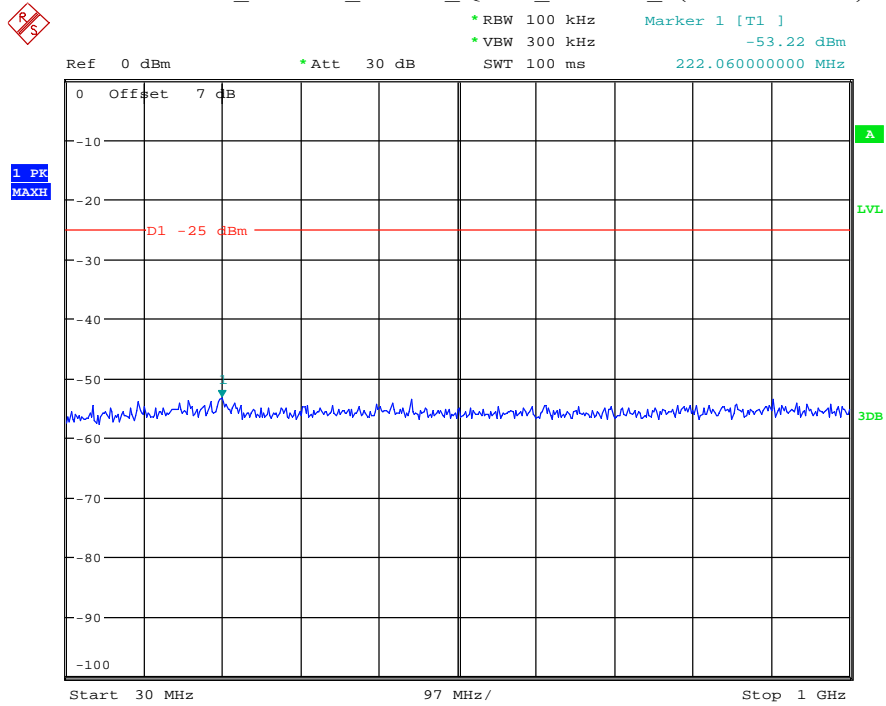

Date: 12.JUL.2021 23:52:27

Band 7_15 MHz_Low_QPSK_RB75#0_1(30MHz-1GHz)

Date: 12.JUL.2021 23:52:57

Band 7_15 MHz_Low_QPSK_RB75#0_2(1GHz-26.5GHz)

Date: 12.JUL.2021 23:53:09

Band 7_15 MHz_Middle_QPSK_RB75#0_1(30MHz-1GHz)