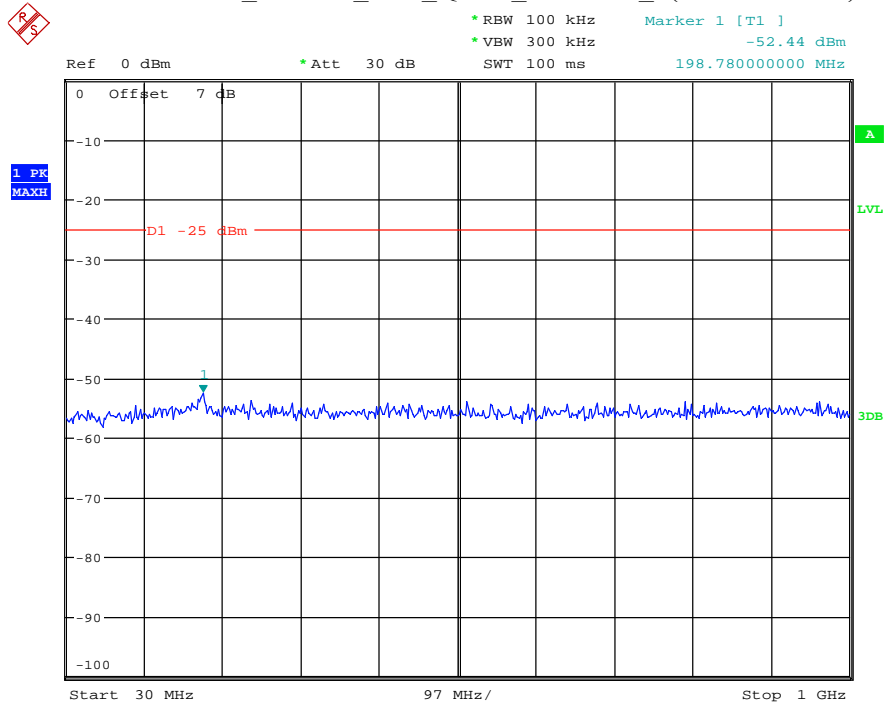

Band 7_20 MHz_Low_QPSK_RB100#0_1(30MHz-1GHz)

Date: 12.JUL.2021 23:54:47