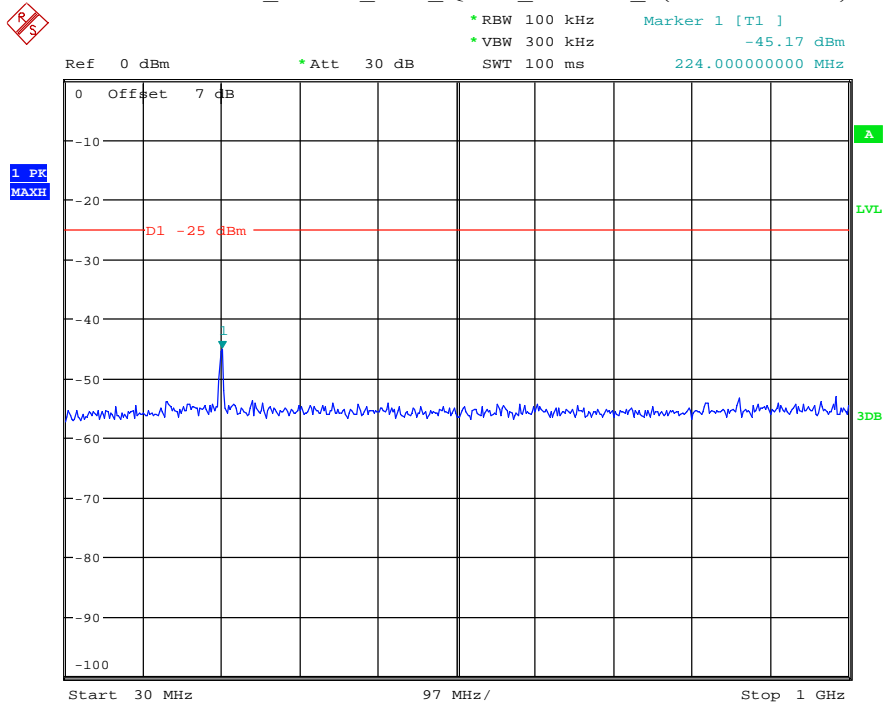

Band 41_5 MHz_Low_QPSK_RB25#0_1(30MHz-1GHz)

Date: 13.JUL.2021 00:53:09