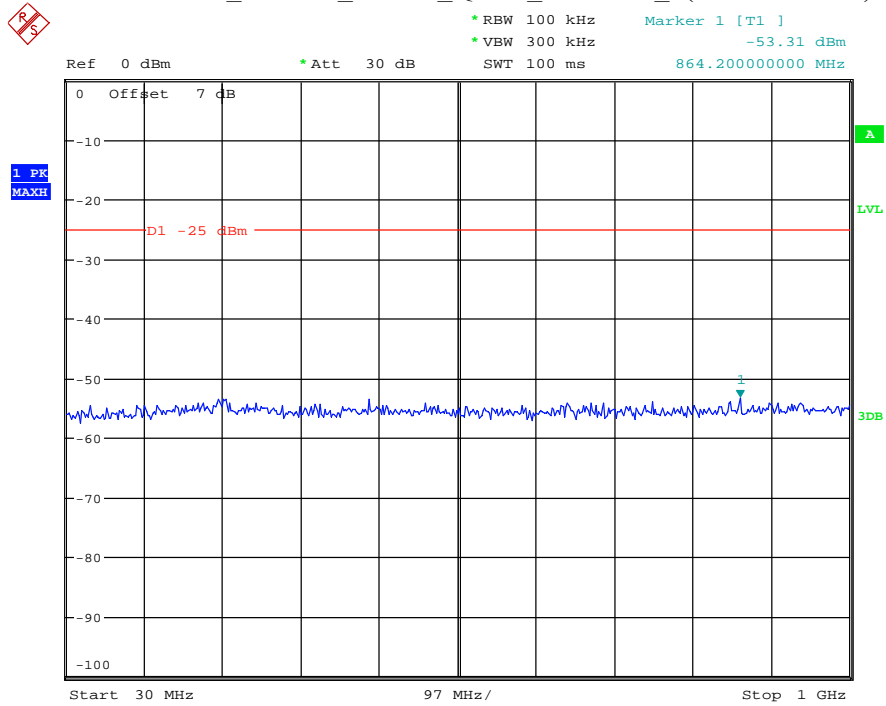

Date: 12.JUL.2021 23:54:21

Band 7_20 MHz_Low_QPSK_RB100#0_1(30MHz-1GHz)

Date: 12.JUL.2021 23:54:47

Band 7_20 MHz_Low_QPSK_RB100#0_2(1GHz-26.5GHz)

Date: 12.JUL.2021 23:54:59

Band 7_20 MHz_Middle_QPSK_RB100#0_1(30MHz-1GHz)