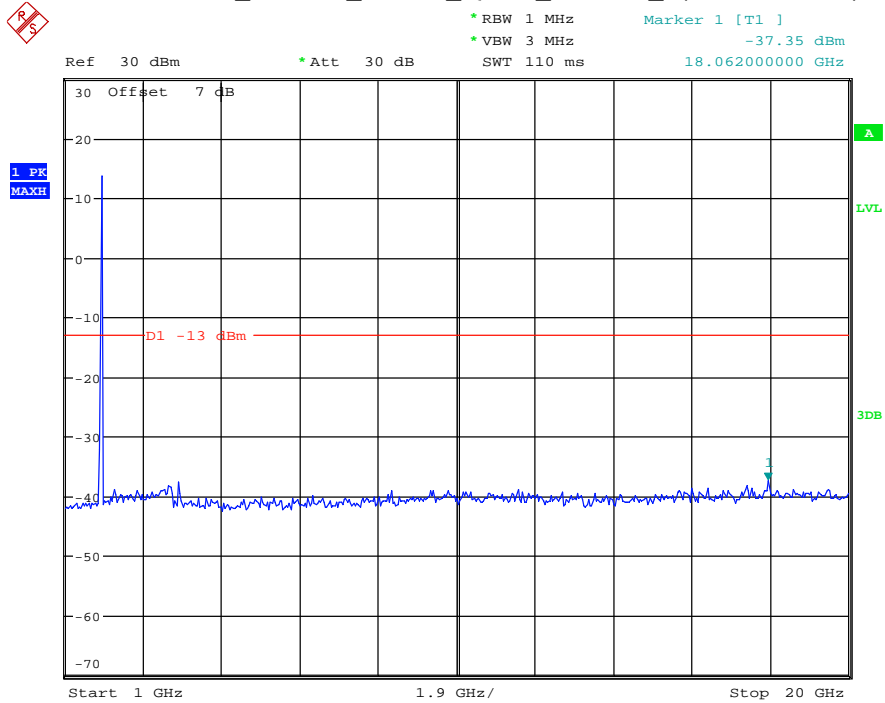

Band 2_10 MHz_Middle_QPSK_RB50#0_2(1GHz-20GHz)

Date: 12.JUL.2021 23:34:53