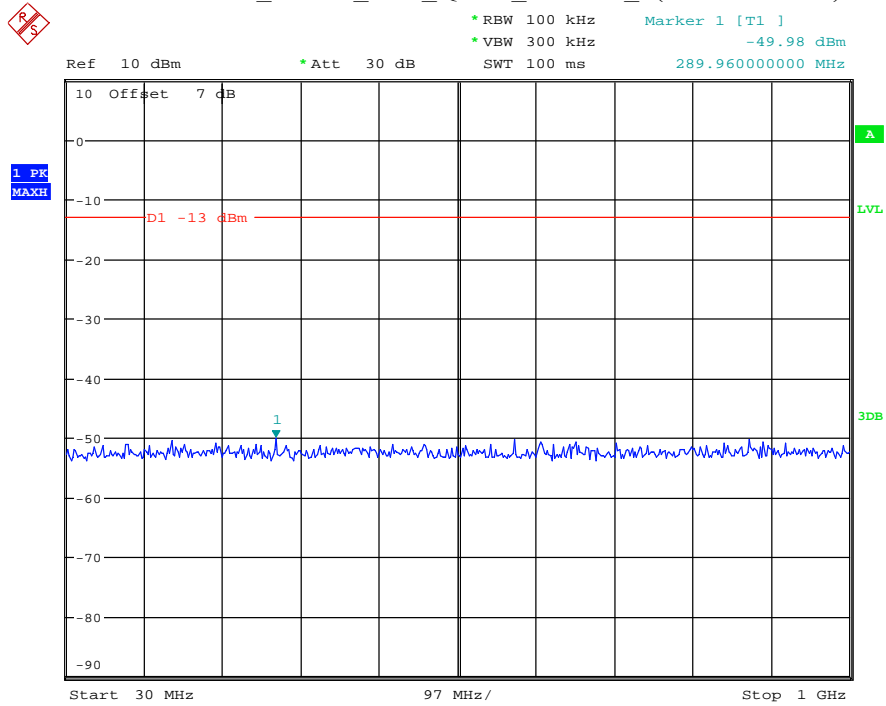

Band 2_5 MHz_Low_QPSK_RB25#0_1(30MHz-1GHz)

Date: 12.JUL.2021 23:32:32