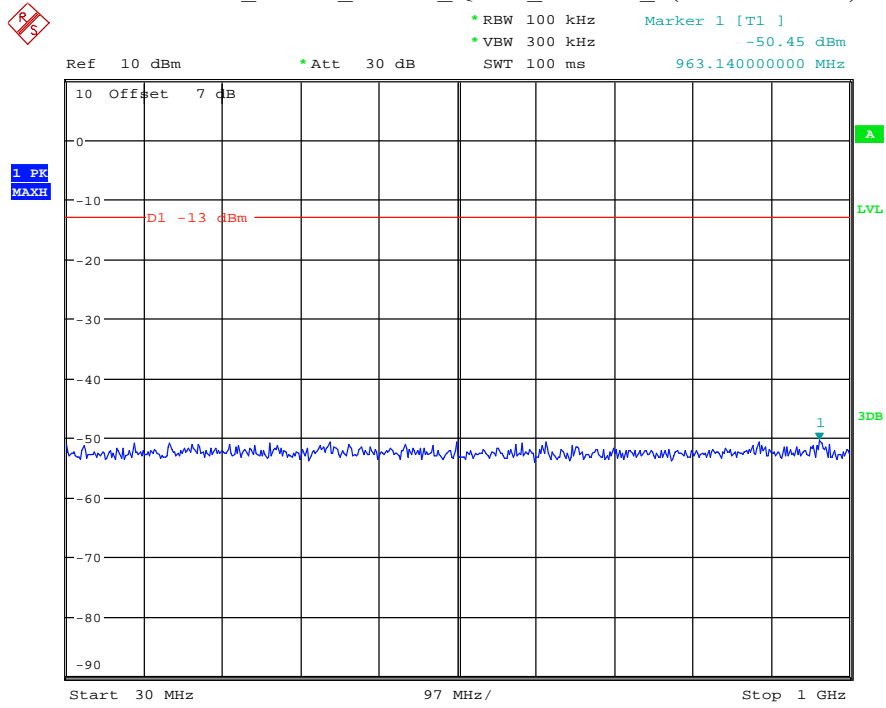

Date: 12.JUL.2021 23:42:17

Band 4_5 MHz_Low_QPSK_RB25#0_1(30MHz-1GHz)

Date: 12.JUL.2021 23:42:40

Band 4_5 MHz_Low_QPSK_RB25#0_2(1GHz-20GHz)

Date: 12.JUL.2021 23:42:51

Band 4_5 MHz_Middle_QPSK_RB25#0_1(30MHz-1GHz)