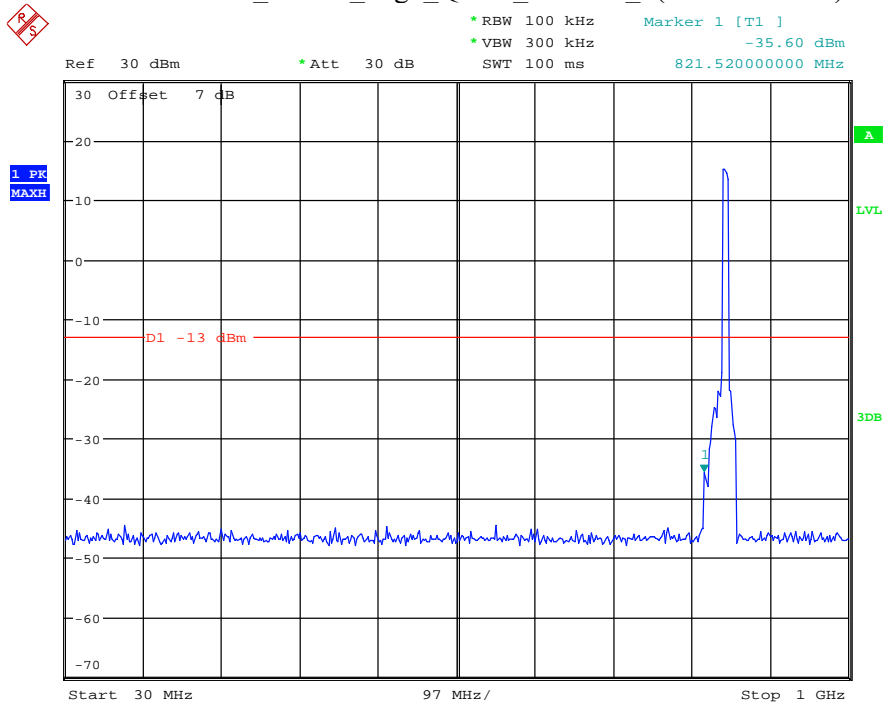

Band 5_5 MHz_High_QPSK_RB25#0_1(30MHz-1GHz)

Date: 30.JUN.2021 20:15:31