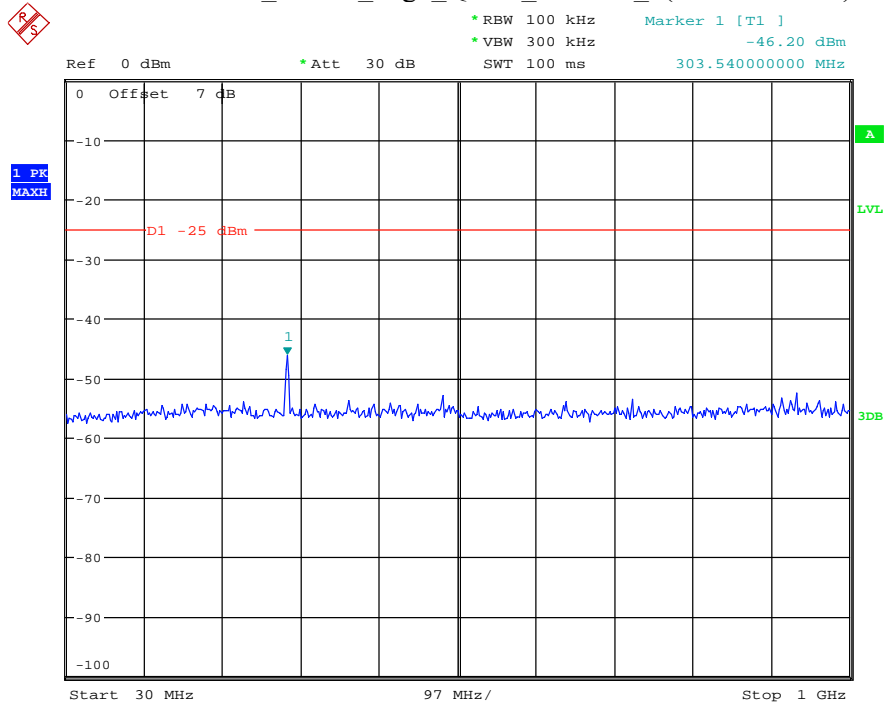

Band 38_5 MHz_High_QPSK_RB25#0_1(30MHz-1GHz)

Date: 13.JUL.2021 00:47:14