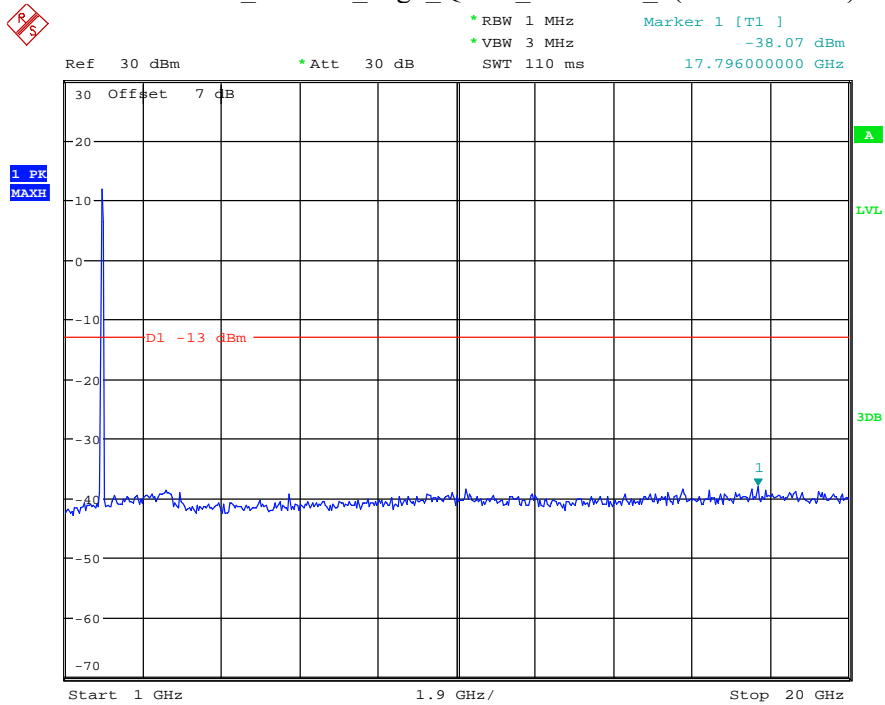

Date: 12.JUL.2021 23:38:20

Band 2_20 MHz_Middle_QPSK_RB100#0_2(1GHz-20GHz)

Date: 12.JUL.2021 23:38:32

Band 2_20 MHz_High_QPSK_RB100#0_1(30MHz-1GHz)

Date: 12.JUL.2021 23:38:56

Band 2_20 MHz_High_QPSK_RB100#0_2(1GHz-20GHz)