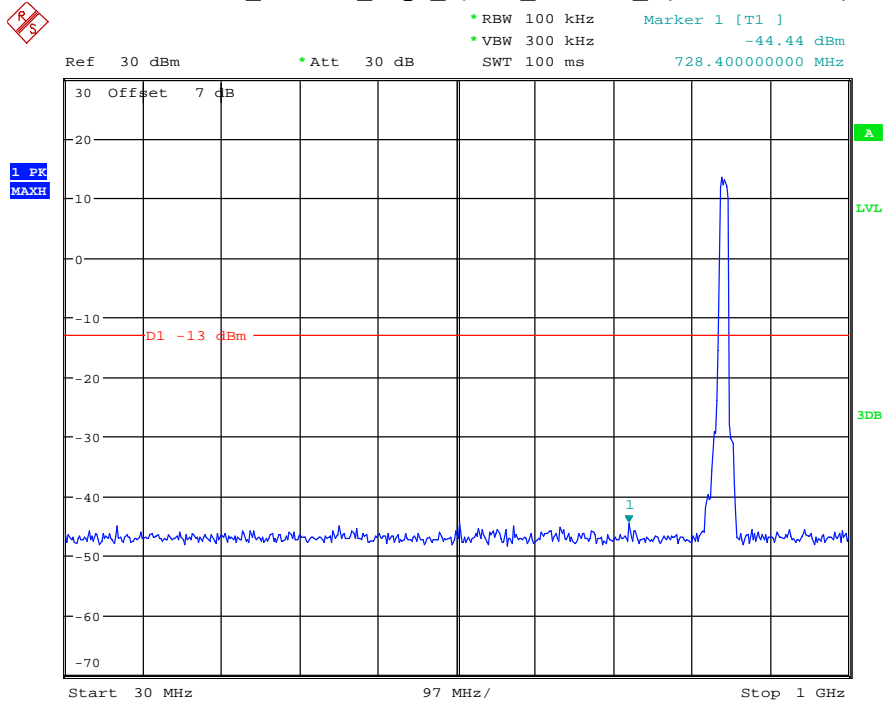

Band 5_10 MHz_High_QPSK_RB50#0_1(30MHz-1GHz)

Date: 30.JUN.2021 20:17:17