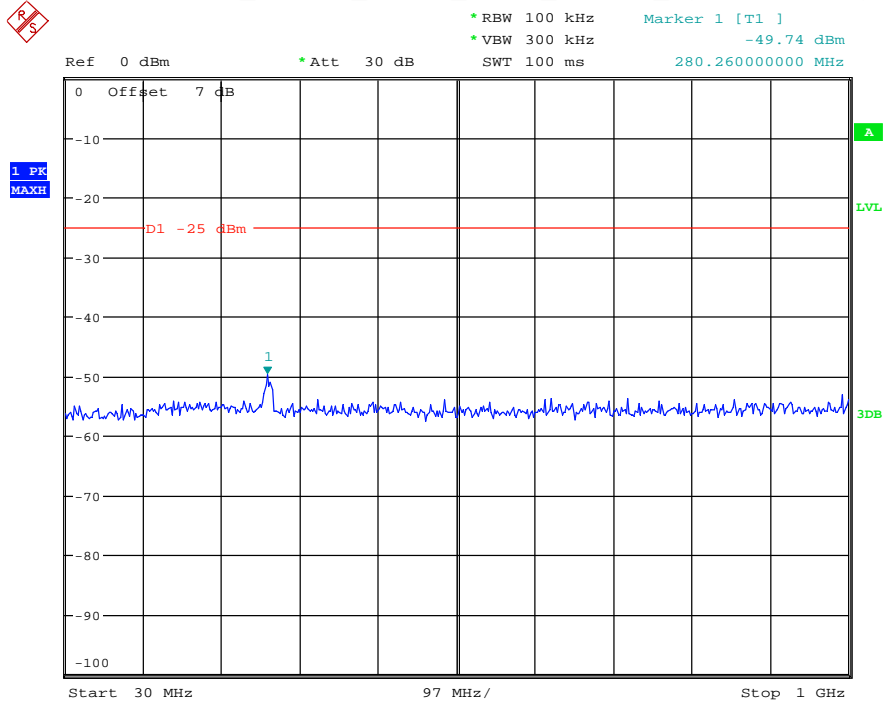

Band 38_15 MHz_Middle_QPSK_RB75#0_1(30MHz-1GHz)

Date: 13.JUL.2021 00:50:10