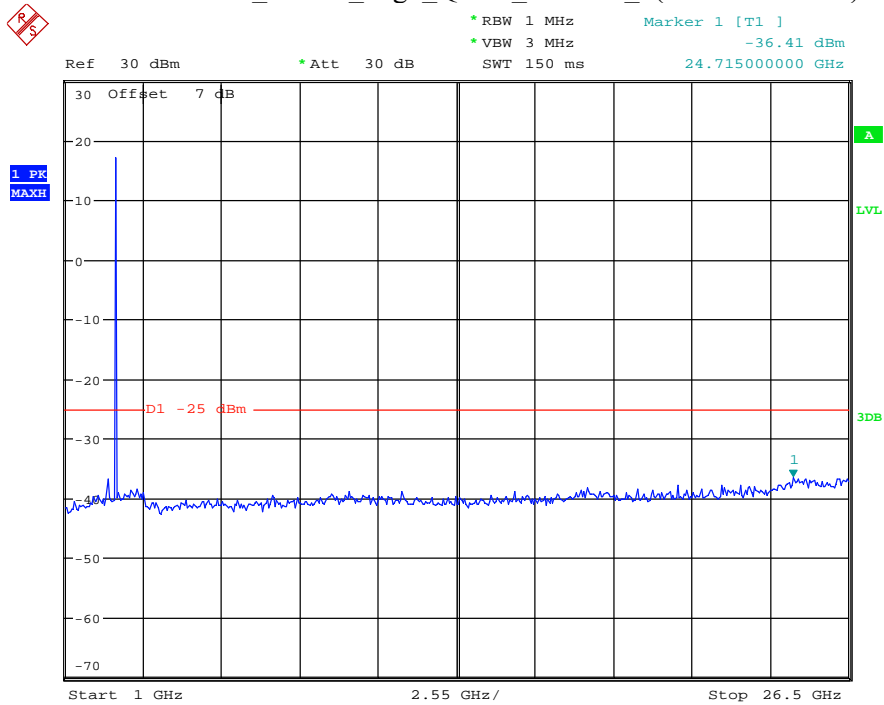

Band 41_5 MHz_High_QPSK_RB25#0_2(1GHz-26.5GHz)

Date: 13.JUL.2021 00:54:26