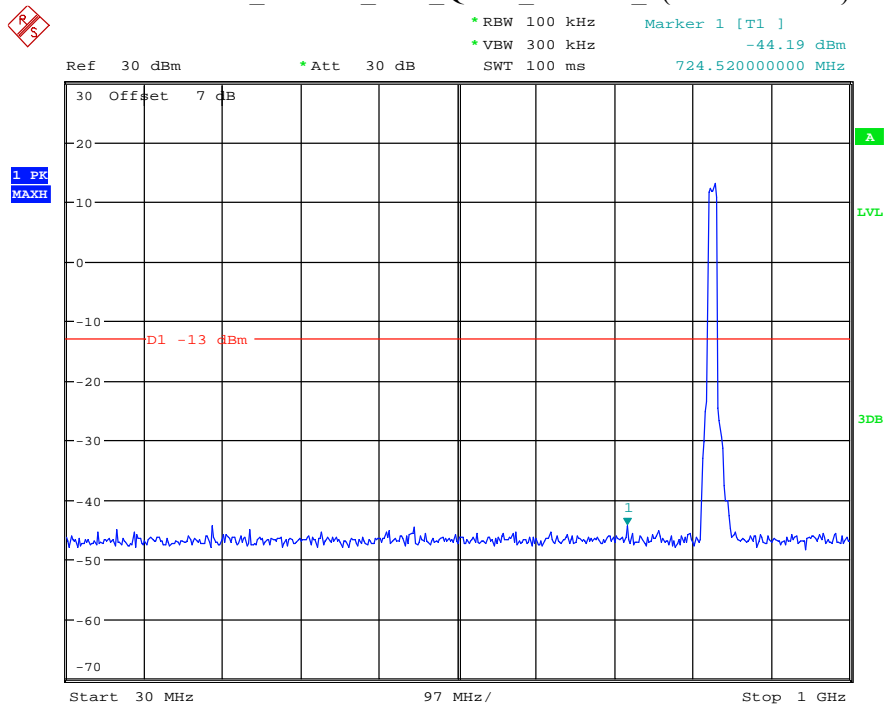

Band 5_10 MHz_Low_QPSK_RB50#0_1(30MHz-1GHz)

Date: 30.JUN.2021 20:16:07