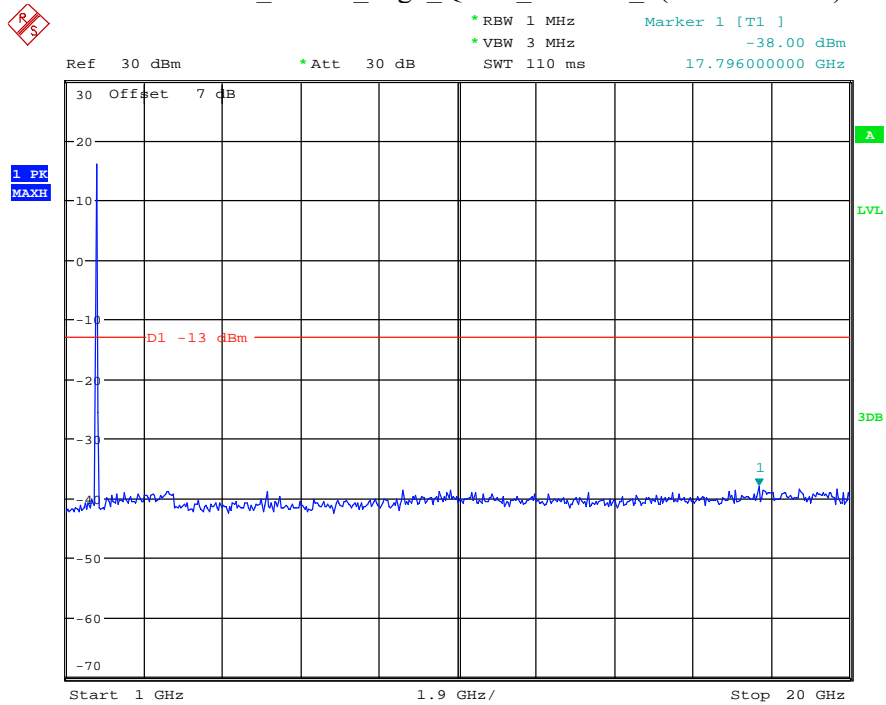

Date: 12.JUL.2021 23:43:09

Band 4_5 MHz_Middle_QPSK_RB25#0_2(1GHz-20GHz)

Date: 12.JUL.2021 23:43:20

Band 4_5 MHz_High_QPSK_RB25#0_1(30MHz-1GHz)

Date: 12.JUL.2021 23:43:41

Band 4_5 MHz_High_QPSK_RB25#0_2(1GHz-20GHz)