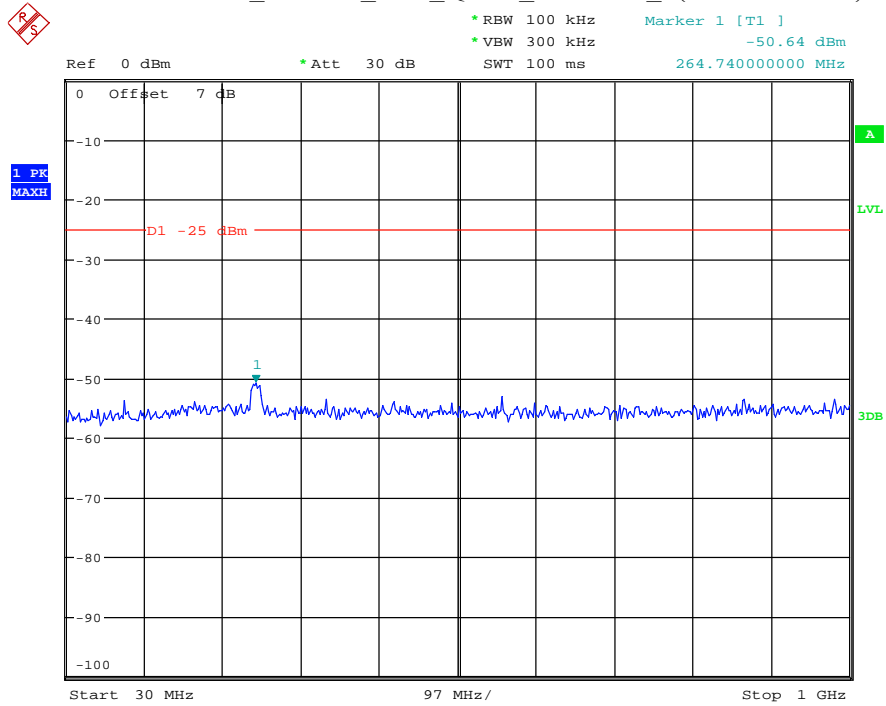

Band 38_20 MHz_Low_QPSK_RB100#0_1(30MHz-1GHz)

Date: 13.JUL.2021 00:51:23