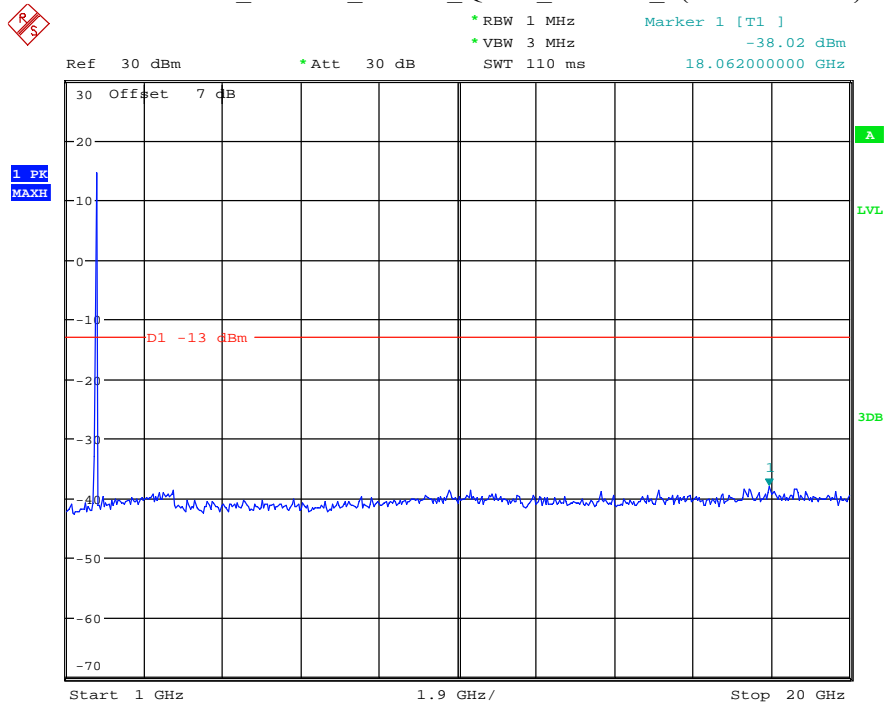

Band 4_10 MHz_Middle_QPSK_RB50#0_2(1GHz-20GHz)

Date: 12.JUL.2021 23:44:58