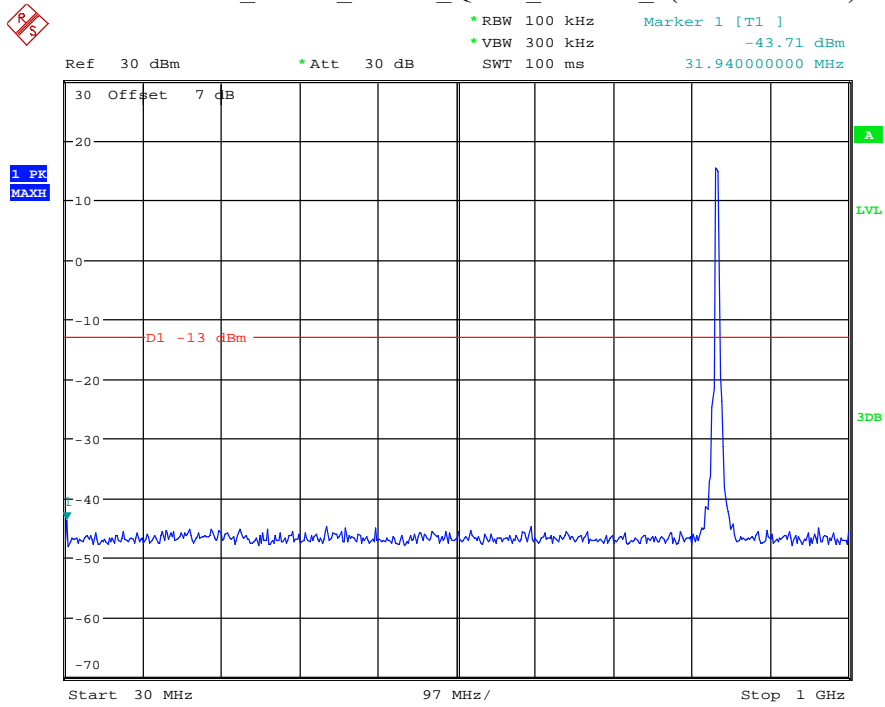

Date: 30.JUN.2021 20:14:07

Band 5_5 MHz_Low_QPSK_RB25#0_1(30MHz-1GHz)

Date: 30.JUN.2021 20:14:26

Band 5_5 MHz_Low_QPSK_RB25#0_2(1GHz-10GHz)

Date: 30.JUN.2021 20:14:38

Band 5_5 MHz_Middle_QPSK_RB25#0_1(30MHz-1GHz)