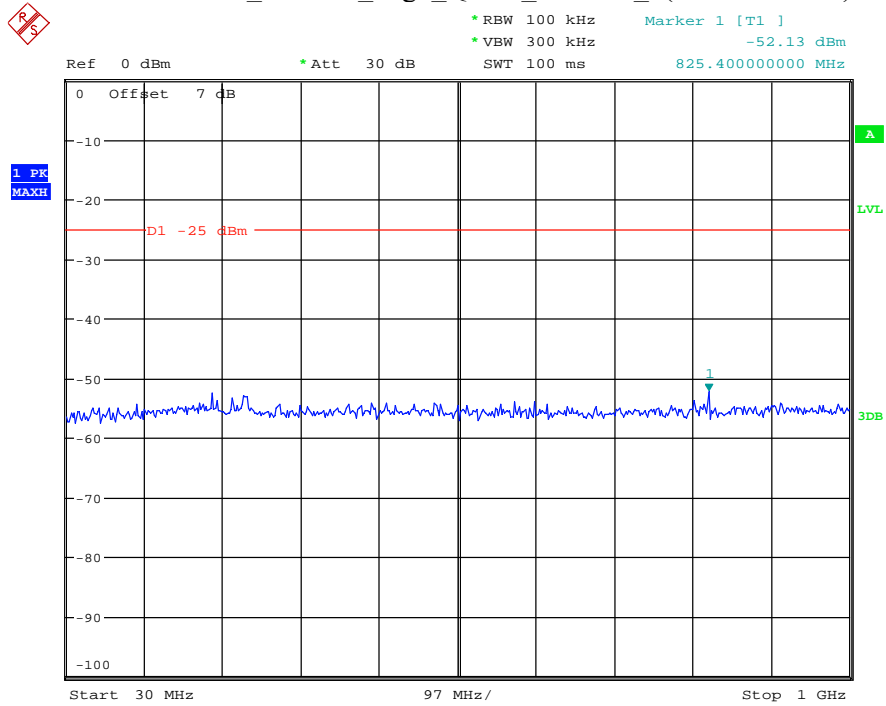

Band 7_10 MHz_High_QPSK_RB50#0_1(30MHz-1GHz)

Date: 12.JUL.2021 23:52:16