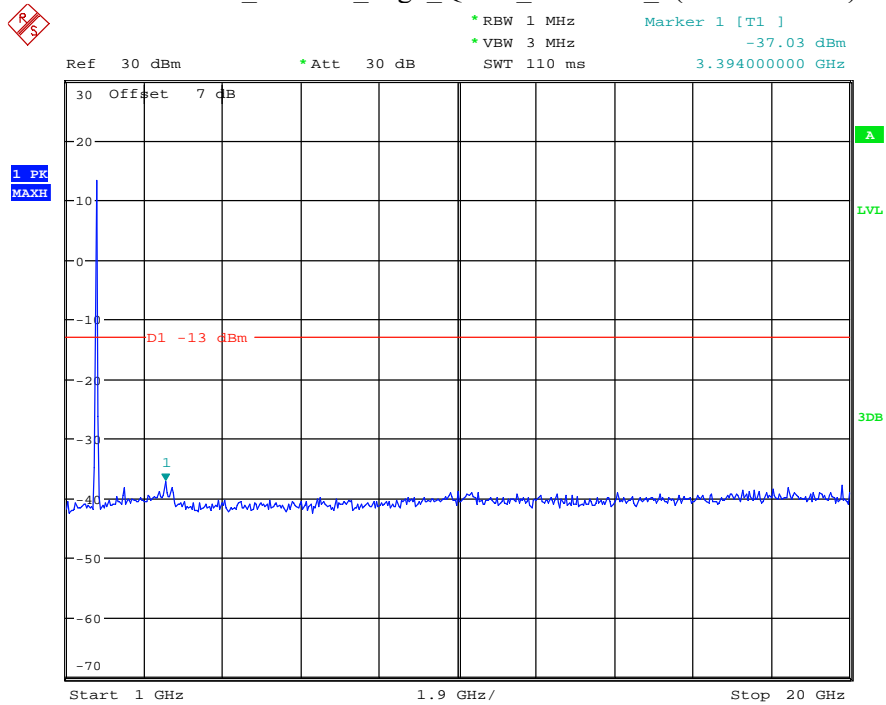

Date: 12.JUL.2021 23:48:25

Band 4_20 MHz_Middle_QPSK_RB100#0_2(1GHz-20GHz)

Date: 12.JUL.2021 23:48:36

Band 4_20 MHz_High_QPSK_RB100#0_1(30MHz-1GHz)

Date: 12.JUL.2021 23:49:00

Band 4_20 MHz_High_QPSK_RB100#0_2(1GHz-20GHz)