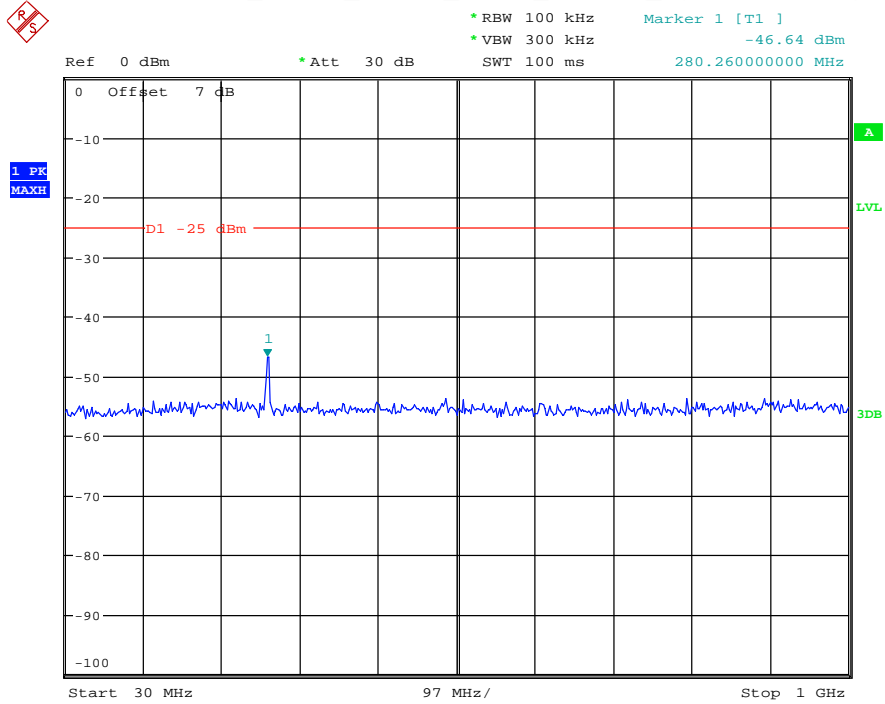

Band 41_5 MHz_Middle_QPSK_RB25#0_1(30MHz-1GHz)

Date: 13.JUL.2021 00:53:42