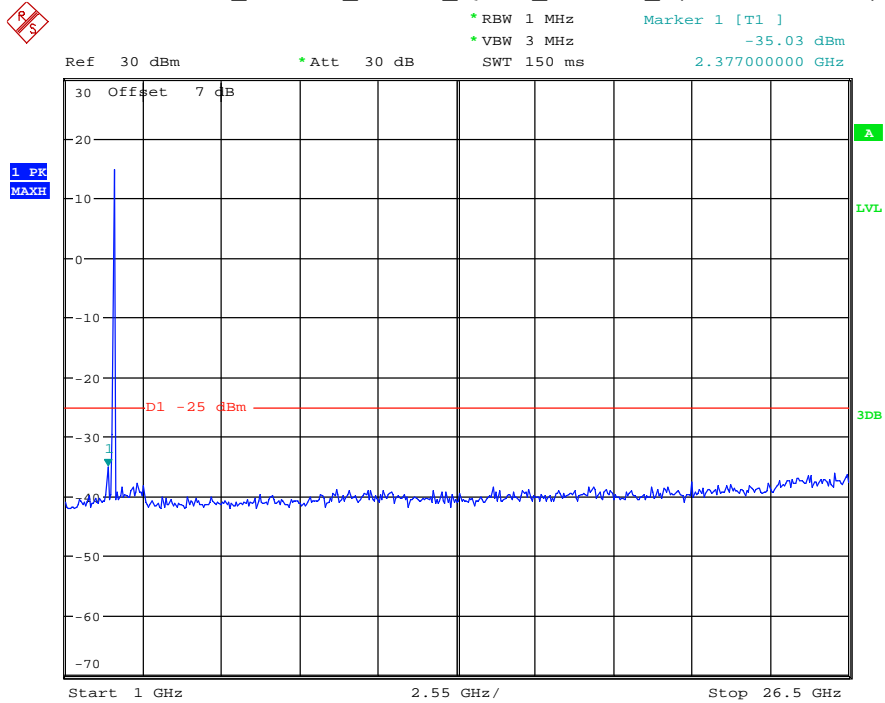

Band 38_15 MHz_Middle_QPSK_RB75#0_2(1GHz-26.5GHz)

Date: 13.JUL.2021 00:50:22