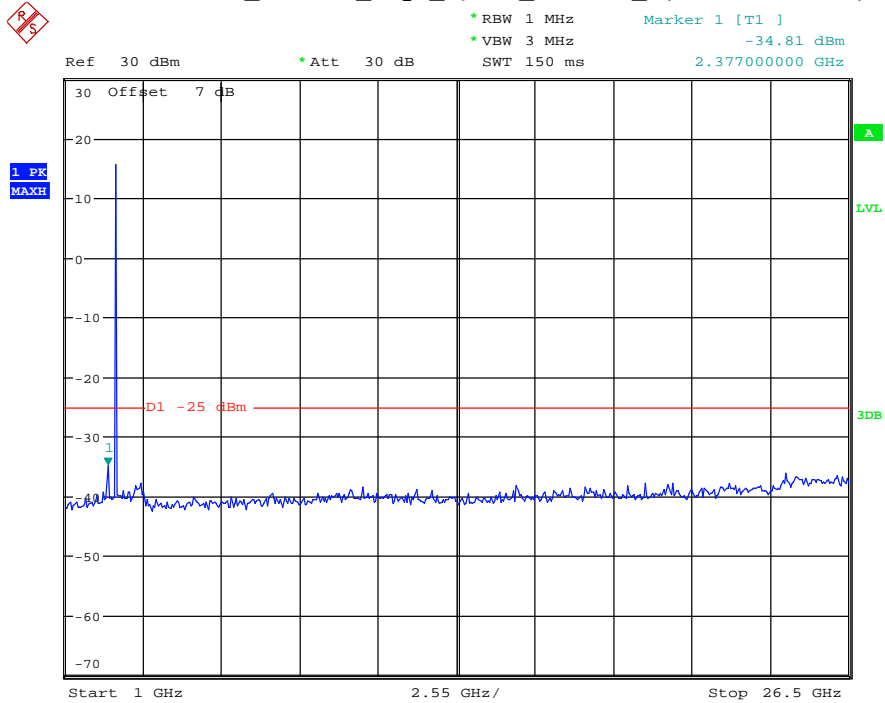

Band 41_10 MHz_High_QPSK_RB50#0_2(1GHz-26.5GHz)

Date: 13.JUL.2021 00:56:02