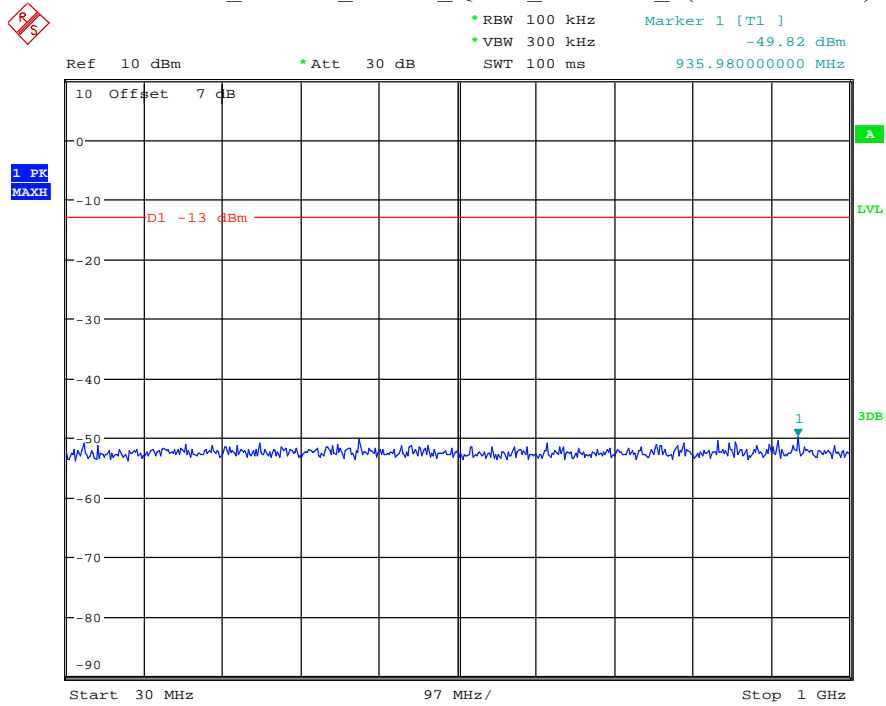

Date: 12.JUL.2021 23:37:14

Band 2_20 MHz_Low_QPSK_RB100#0_1(30MHz-1GHz)

Date: 12.JUL.2021 23:37:44

Band 2_20 MHz_Low_QPSK_RB100#0_2(1GHz-20GHz)

Date: 12.JUL.2021 23:37:56

Band 2_20 MHz_Middle_QPSK_RB100#0_1(30MHz-1GHz)