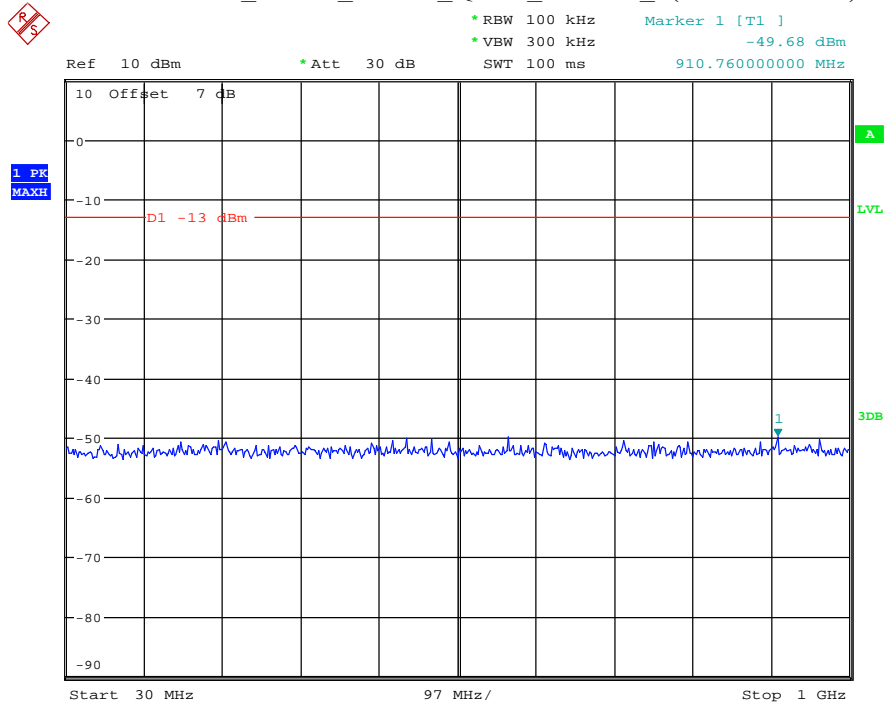

Date: 12.JUL.2021 23:30:37

Band 2_3 MHz_Low_QPSK_RB15#0_1(30MHz-1GHz)

Date: 12.JUL.2021 23:30:56

Band 2_3 MHz_Low_QPSK_RB15#0_2(1GHz-20GHz)

Date: 12.JUL.2021 23:31:08

Band 2_3 MHz_Middle_QPSK_RB15#0_1(30MHz-1GHz)