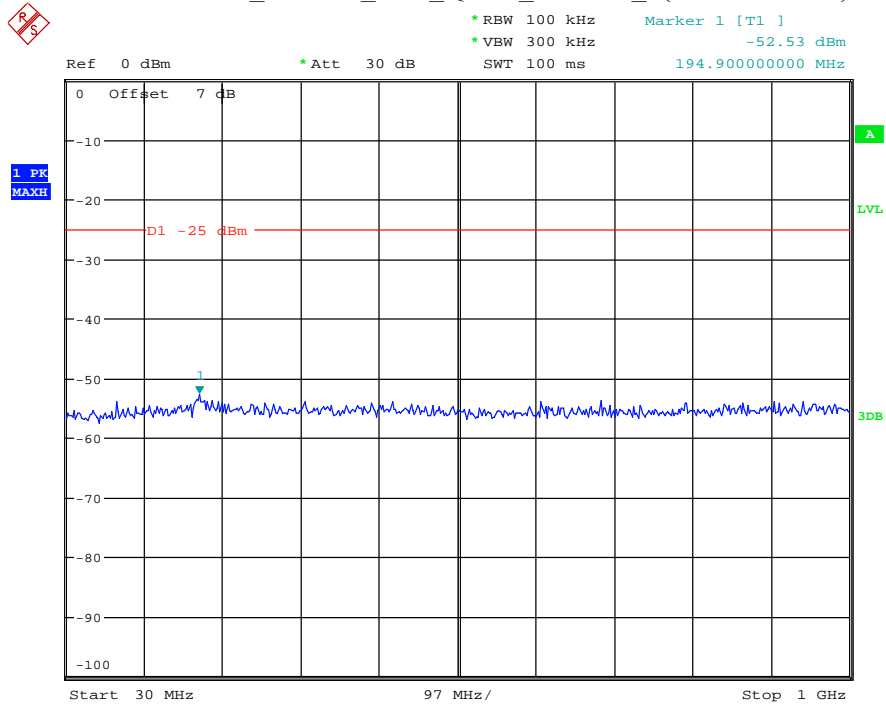

Band 7_15 MHz_Low_QPSK_RB75#0_1(30MHz-1GHz)

Date: 12.JUL.2021 23:52:57