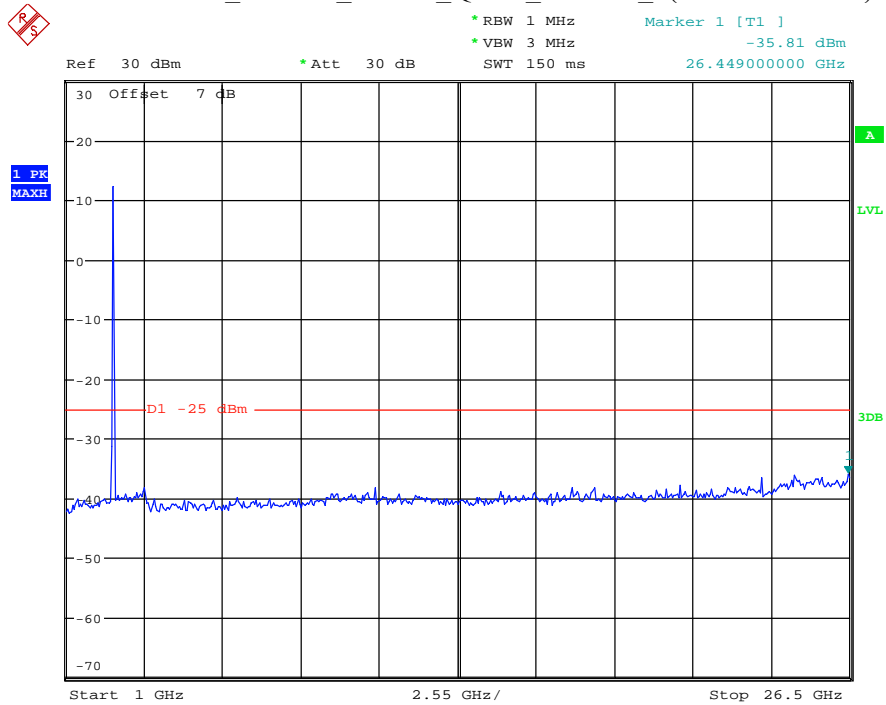

Band 7_10 MHz_Middle_QPSK_RB50#0_2(1GHz-26.5GHz)

Date: 12.JUL.2021 23:51:53