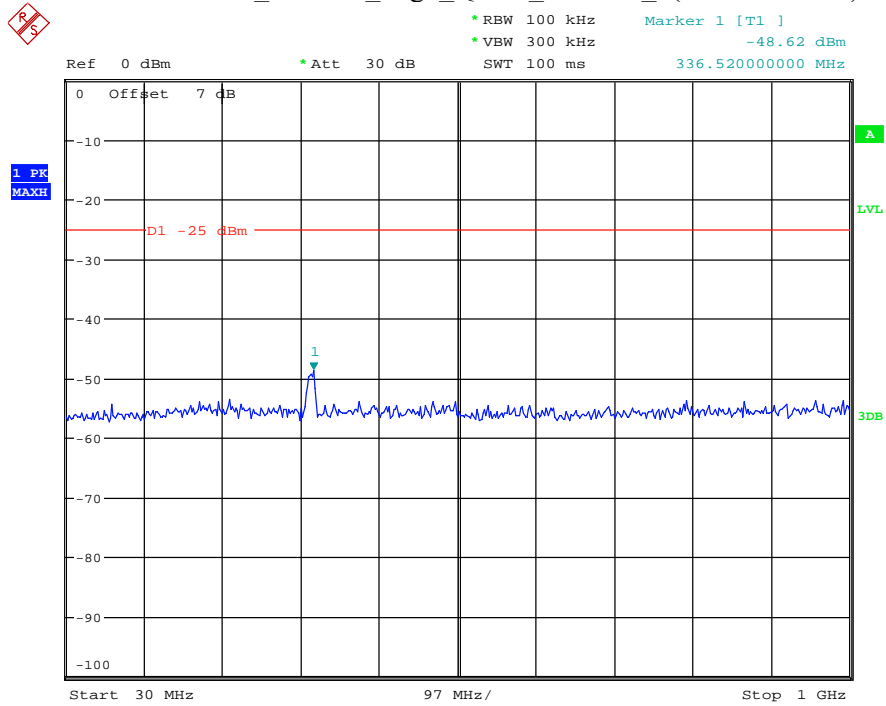

Date: 13.JUL.2021 00:56:43

Band 41_15 MHz_Middle_QPSK_RB75#0_1(30MHz-1GHz)

Date: 13.JUL.2021 00:57:07

Band 41_15 MHz_Middle_QPSK_RB75#0_2(1GHz-26.5GHz)

Date: 13.JUL.2021 00:57:19

Band 41_15 MHz_High_QPSK_RB75#0_1(30MHz-1GHz)