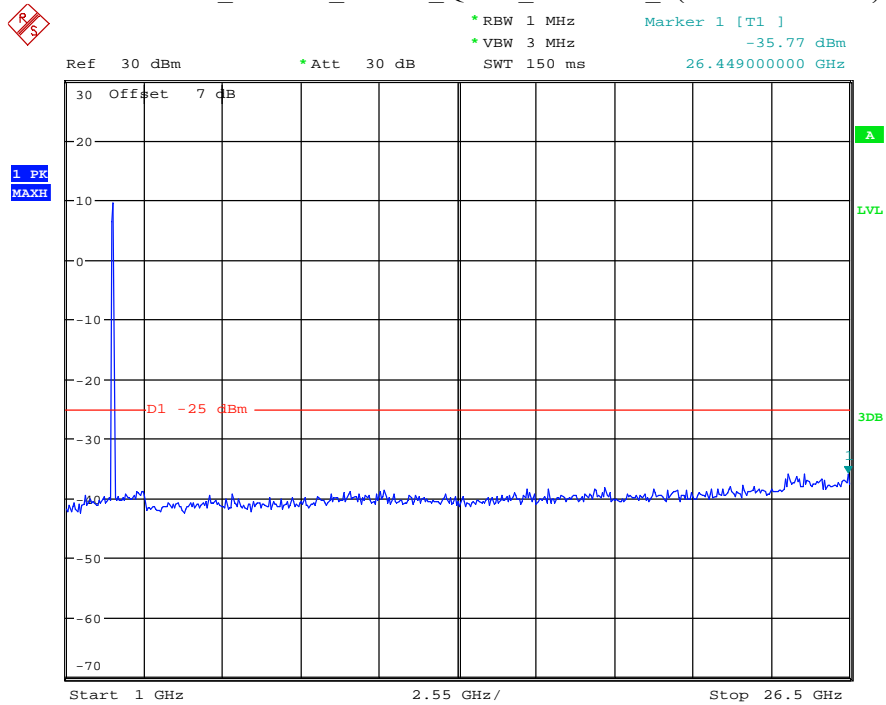

Band 7_20 MHz_Middle_QPSK_RB100#0_2(1GHz-26.5GHz)

Date: 12.JUL.2021 23:55:38