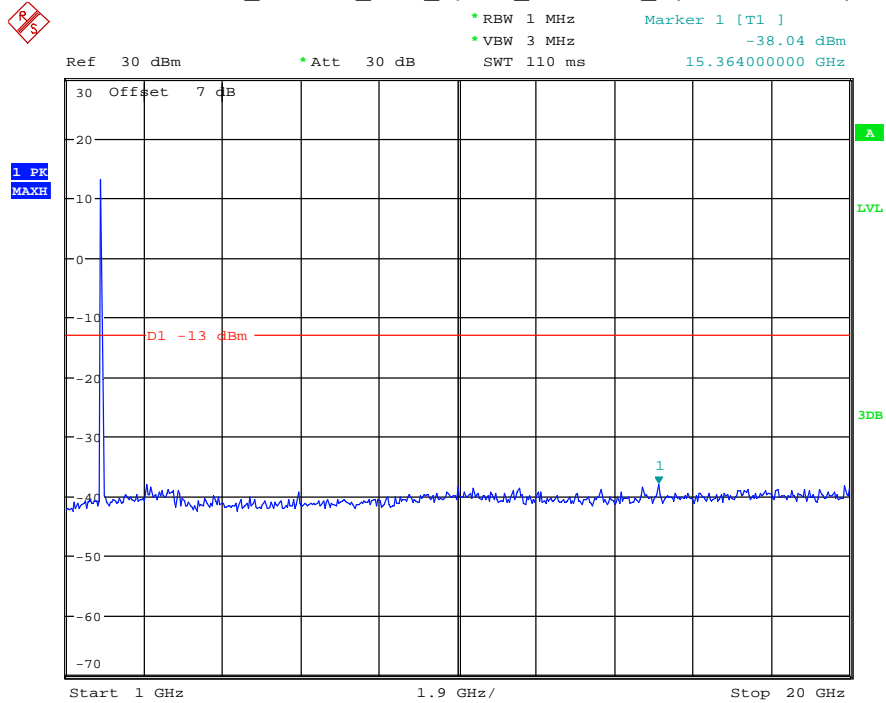

Band 2_20 MHz_Low_QPSK_RB100#0_2(1GHz-20GHz)

Date: 12.JUL.2021 23:37:56