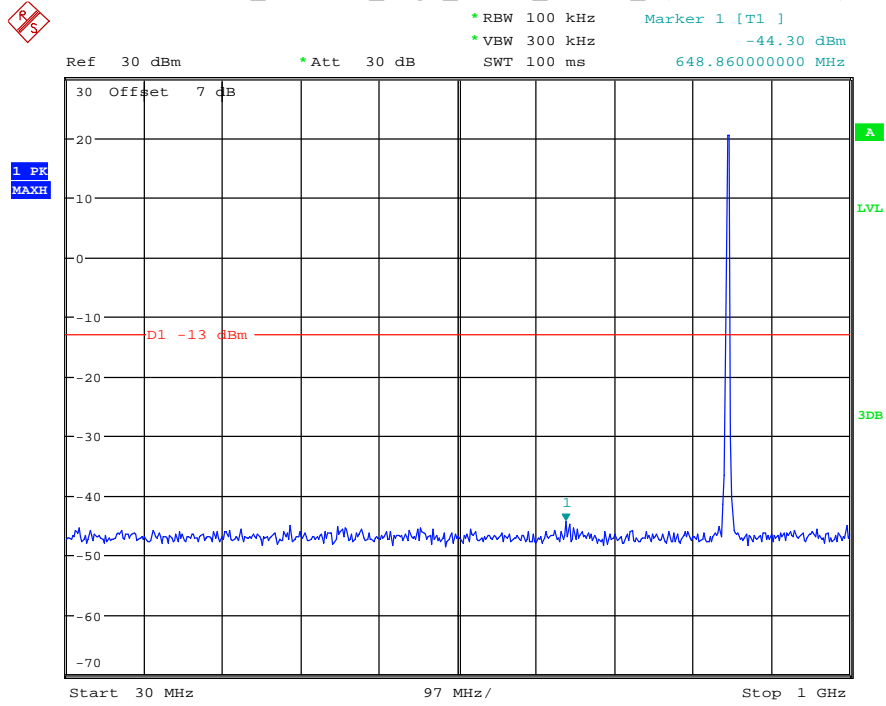

Band 5_1.4 MHz_High_QPSK_RB6#0_1(30MHz-1GHz)

Date: 30.JUN.2021 20:12:19