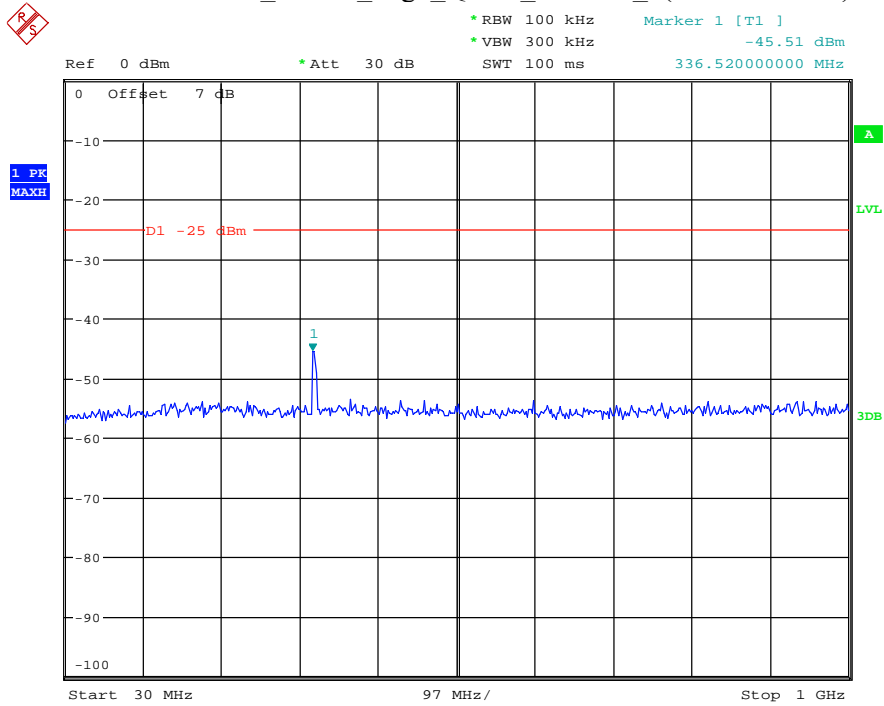

Date: 13.JUL.2021 00:53:21

Band 41_5 MHz_Middle_QPSK_RB25#0_1(30MHz-1GHz)

Date: 13.JUL.2021 00:53:42

Band 41_5 MHz_Middle_QPSK_RB25#0_2(1GHz-26.5GHz)

Date: 13.JUL.2021 00:53:54

Band 41_5 MHz_High_QPSK_RB25#0_1(30MHz-1GHz)