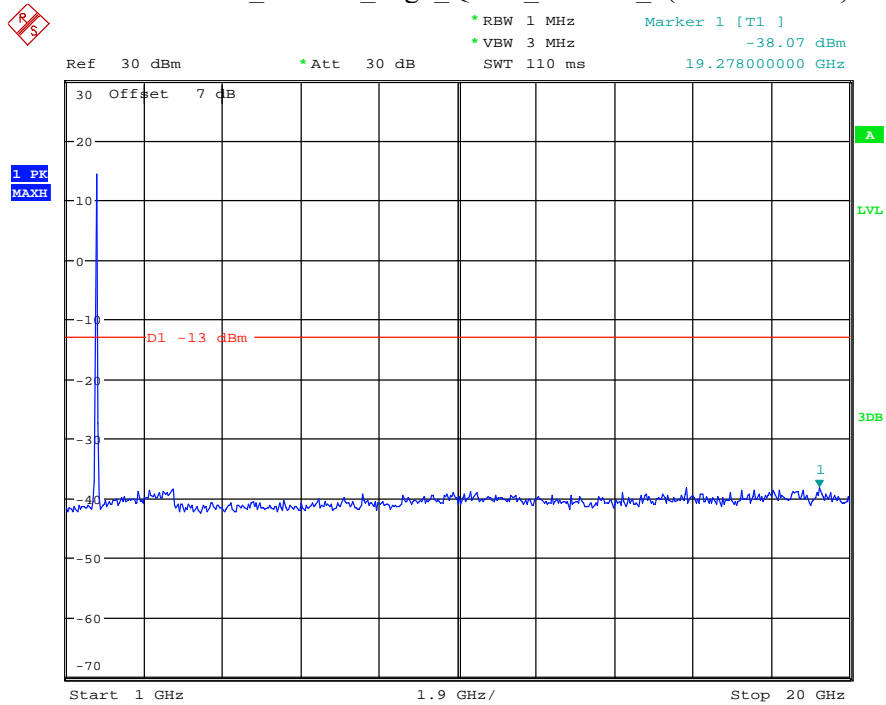

Date: 12.JUL.2021 23:46:32

Band 4_15 MHz_Middle_QPSK_RB75#0_2(1GHz-20GHz)

Date: 12.JUL.2021 23:46:43

Band 4_15 MHz_High_QPSK_RB75#0_1(30MHz-1GHz)

Date: 12.JUL.2021 23:47:11

Band 4_15 MHz_High_QPSK_RB75#0_2(1GHz-20GHz)