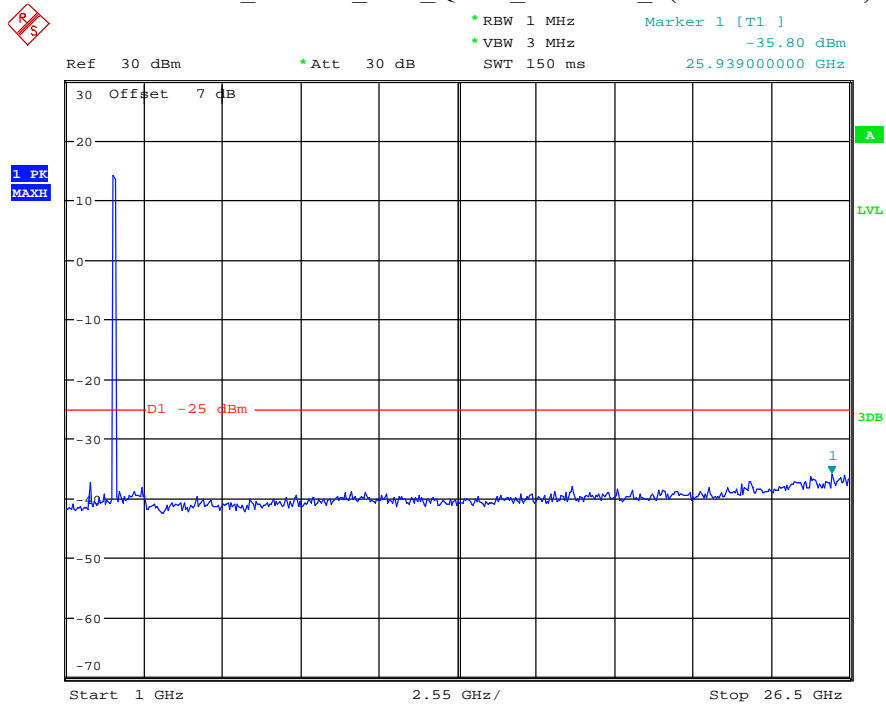

Date: 13.JUL.2021 00:50:46

Band 38_15 MHz_High_QPSK_RB75#0_2(1GHz-26.5GHz)

Date: 13.JUL.2021 00:50:58

Band 38_20 MHz_Low_QPSK_RB100#0_1(30MHz-1GHz)

Date: 13.JUL.2021 00:51:23

Band 38_20 MHz_Low_QPSK_RB100#0_2(1GHz-26.5GHz)