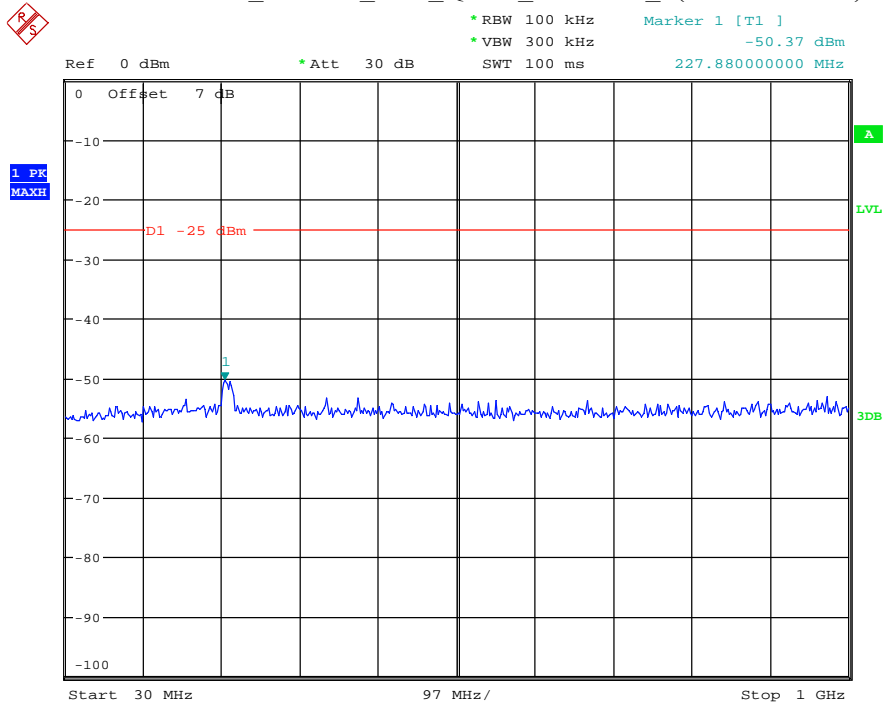

Band 41_20 MHz_Low_QPSK_RB100#0_1(30MHz-1GHz)

Date: 13.JUL.2021 00:58:24