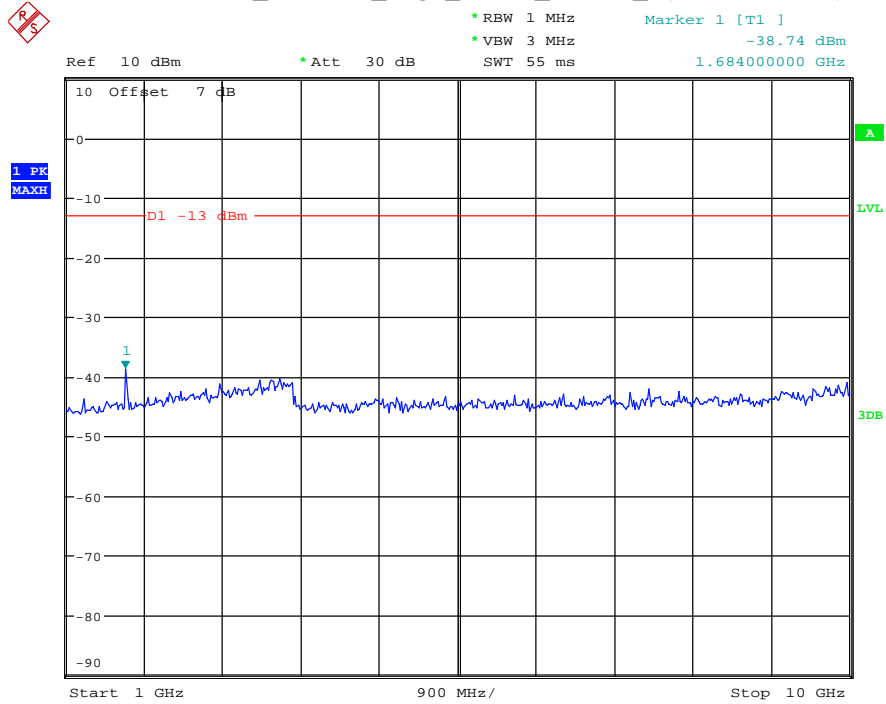

Date: 12.JUL.2021 23:49:12

Band 5_1.4 MHz_Low_QPSK_RB6#0_1(30MHz-1GHz)

Date: 30.JUN.2021 20:11:18

Band 5_1.4 MHz_Low_QPSK_RB6#0_2(1GHz-10GHz)

Date: 30.JUN.2021 20:11:29

Band 5_1.4 MHz_Middle_QPSK_RB6#0_1(30MHz-1GHz)

Date: 30.JUN.2021 20:11:50

Band 5_1.4 MHz_Middle_QPSK_RB6#0_2(1GHz-10GHz)

Date: 30.JUN.2021 20:12:02

Band 5_1.4 MHz_High_QPSK_RB6#0_1(30MHz-1GHz)

Date: 30.JUN.2021 20:12:19

Band 5_1.4 MHz_High_QPSK_RB6#0_2(1GHz-10GHz)