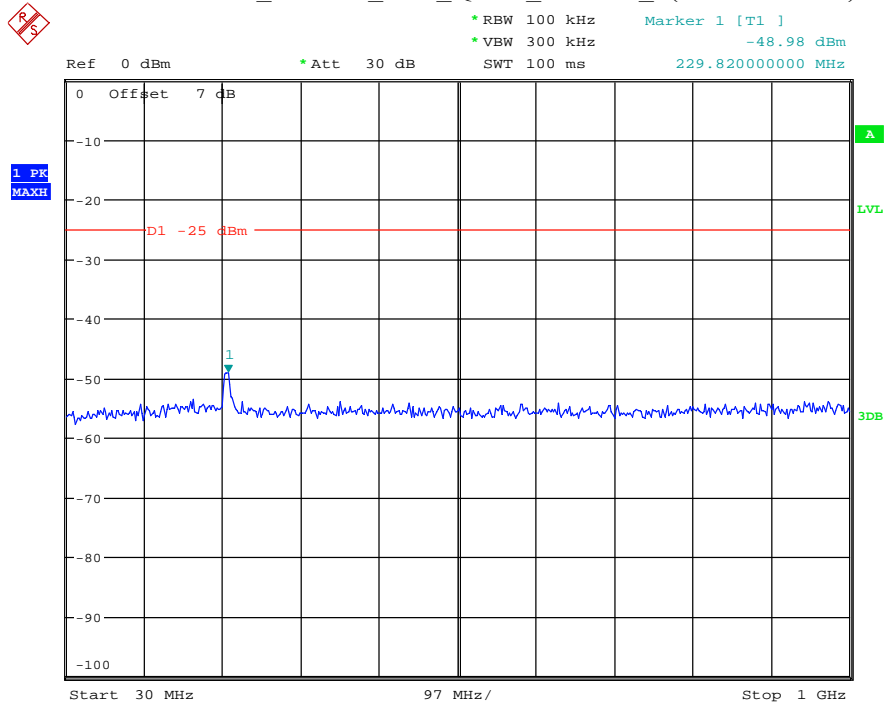

Band 41_15 MHz_Low_QPSK_RB75#0_1(30MHz-1GHz)

Date: 13.JUL.2021 00:56:32