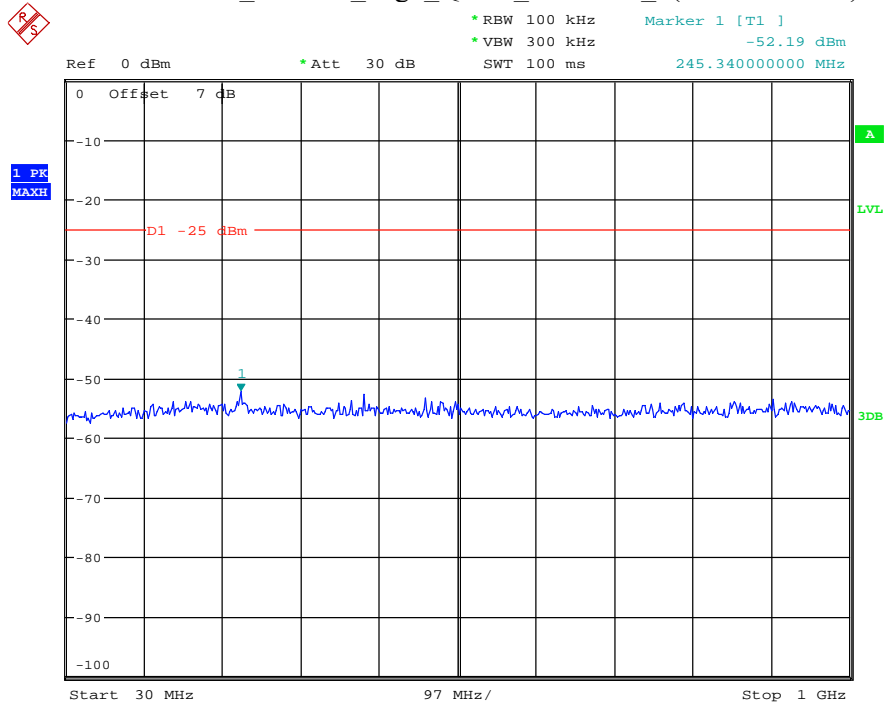

Band 7_20 MHz_High_QPSK_RB100#0_1(30MHz-1GHz)

Date: 12.JUL.2021 23:56:05