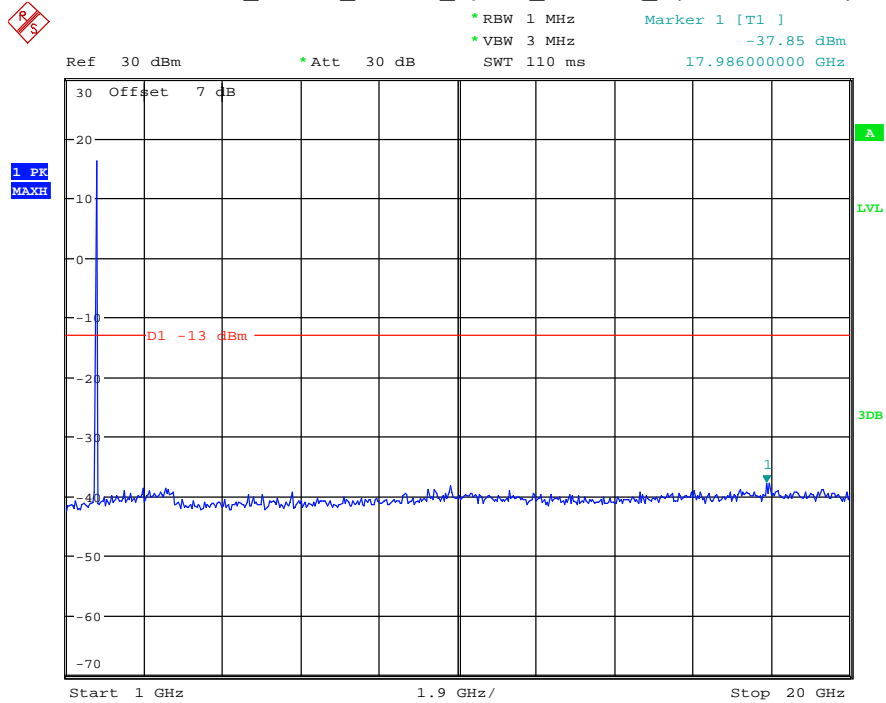

Band 4_5 MHz_Middle_QPSK_RB25#0_2(1GHz-20GHz)

Date: 12.JUL.2021 23:43:20