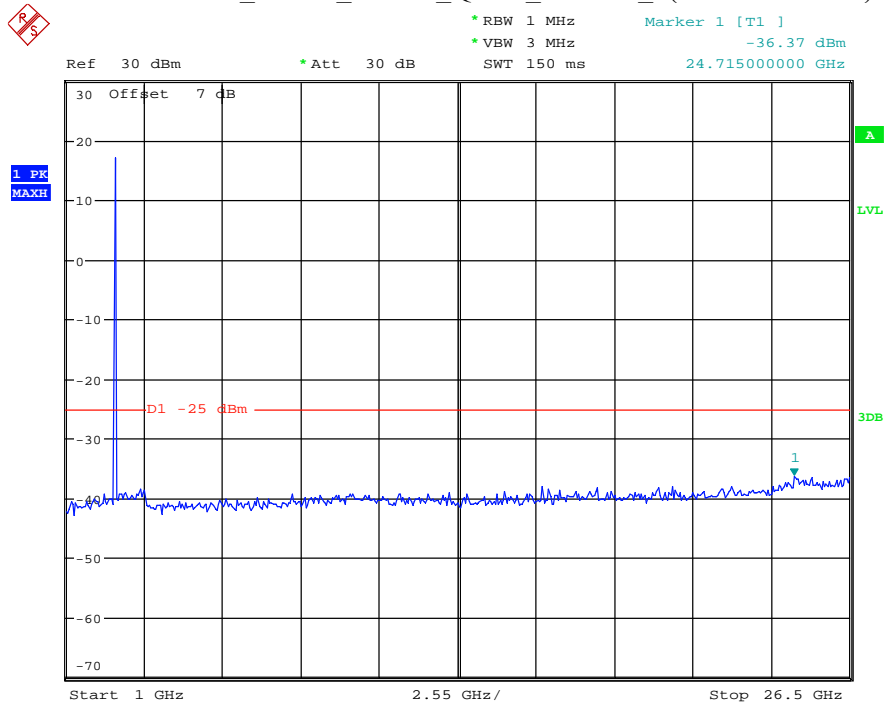

Band 38_5 MHz_Middle_QPSK_RB25#0_2(1GHz-26.5GHz)

Date: 13.JUL.2021 00:46:56