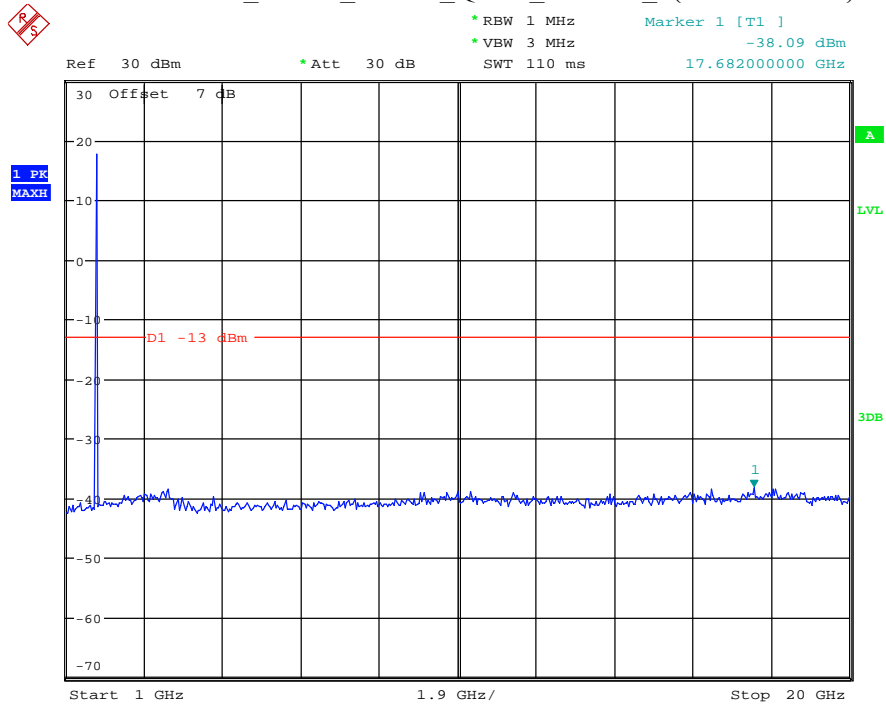

Band 4_3 MHz_Middle_QPSK_RB15#0_2(1GHz-20GHz)

Date: 12.JUL.2021 23:41:44