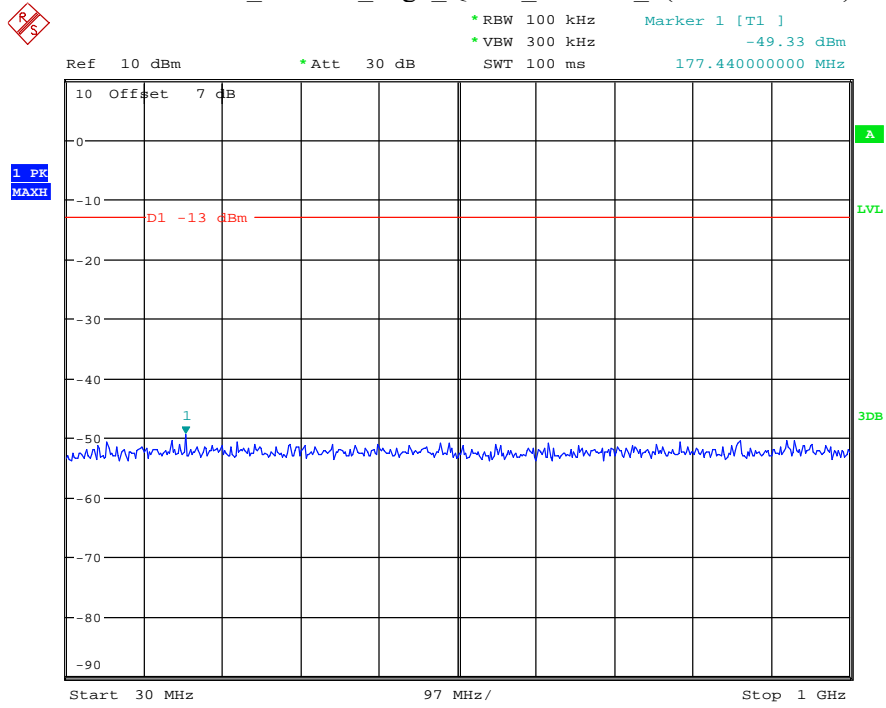

Band 2_15 MHz_High_QPSK_RB75#0_1(30MHz-1GHz)

Date: 12.JUL.2021 23:37:03