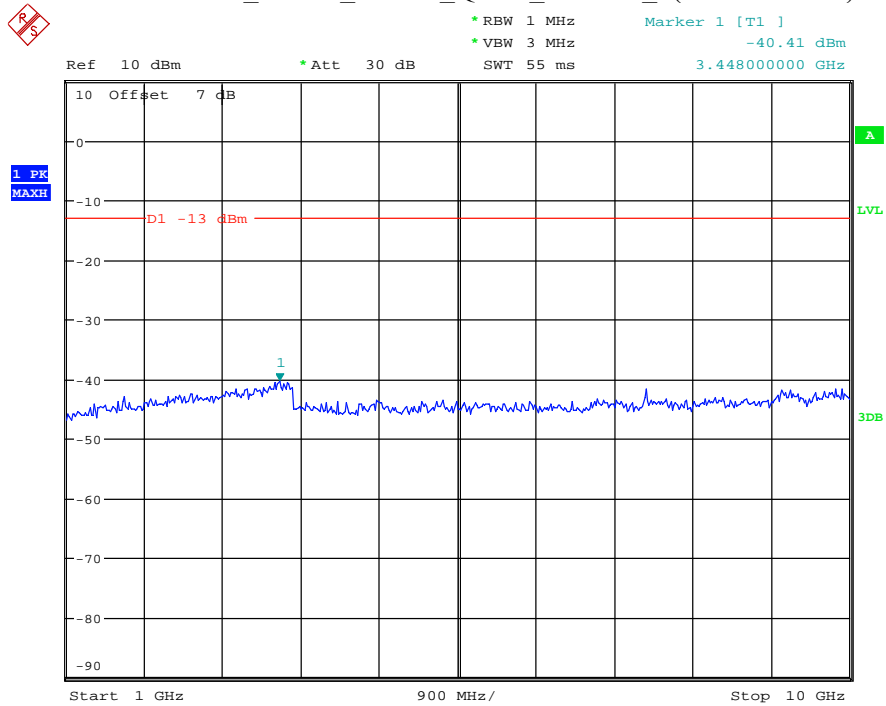

Band 5_3 MHz_Middle_QPSK_RB15#0_2(1GHz-10GHz)

Date: 30.JUN.2021 20:13:34