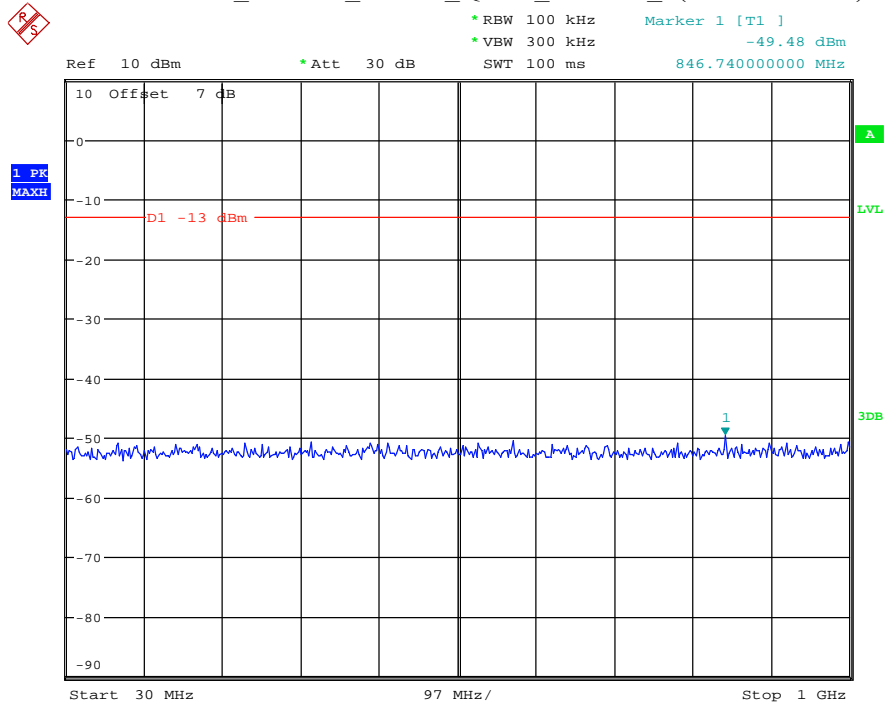

Date: 12.JUL.2021 23:35:25

Band 2_15 MHz_Low_QPSK_RB75#0_1(30MHz-1GHz)

Date: 12.JUL.2021 23:35:51

Band 2_15 MHz_Low_QPSK_RB75#0_2(1GHz-20GHz)

Date: 12.JUL.2021 23:36:02

Band 2_15 MHz_Middle_QPSK_RB75#0_1(30MHz-1GHz)