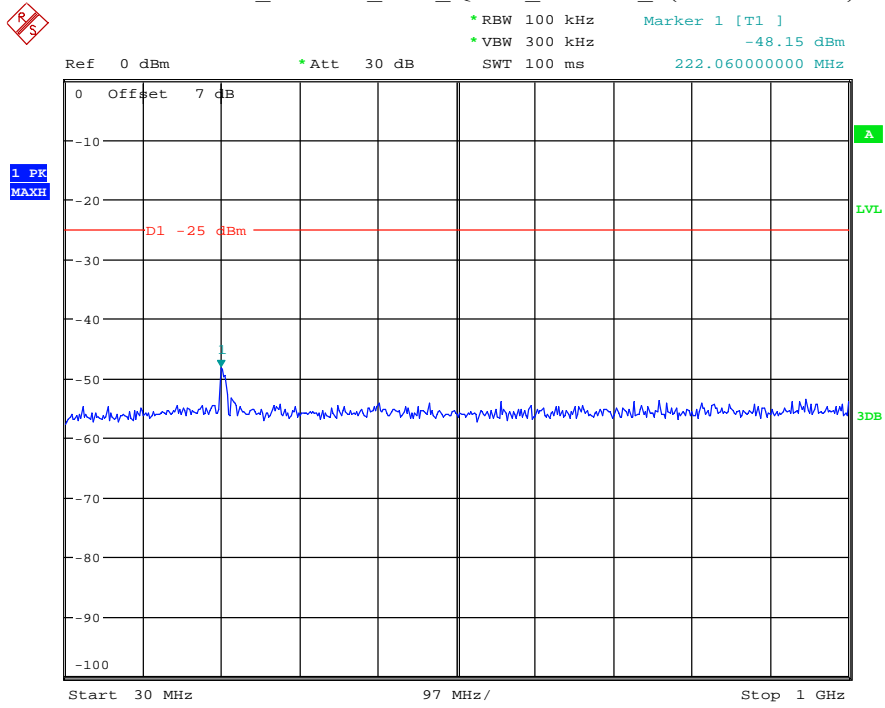

Band 41_10 MHz_Low_QPSK_RB50#0_1(30MHz-1GHz)

Date: 13.JUL.2021 00:54:48