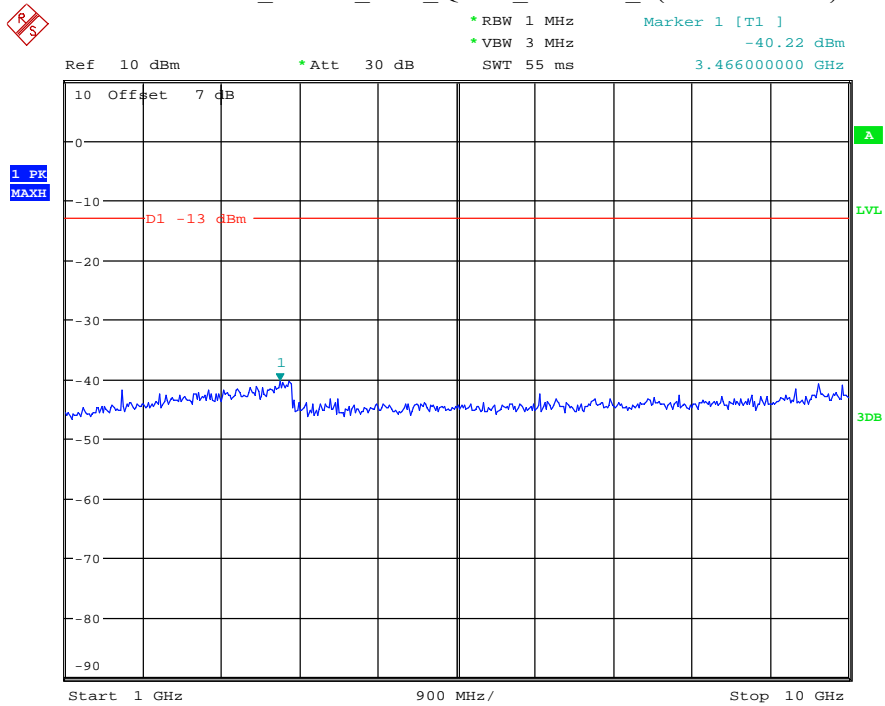

Date: 30.JUN.2021 20:13:23

Band 5_3 MHz_Middle_QPSK_RB15#0_2(1GHz-10GHz)

Date: 30.JUN.2021 20:13:34

Band 5_3 MHz_High_QPSK_RB15#0_1(30MHz-1GHz)

Date: 30.JUN.2021 20:13:55

Band 5_3 MHz_High_QPSK_RB15#0_2(1GHz-10GHz)

Date: 30.JUN.2021 20:14:07

Band 5_5 MHz_Low_QPSK_RB25#0_1(30MHz-1GHz)

Date: 30.JUN.2021 20:14:26

Band 5_5 MHz_Low_QPSK_RB25#0_2(1GHz-10GHz)

Date: 30.JUN.2021 20:14:38

Band 5_5 MHz_Middle_QPSK_RB25#0_1(30MHz-1GHz)