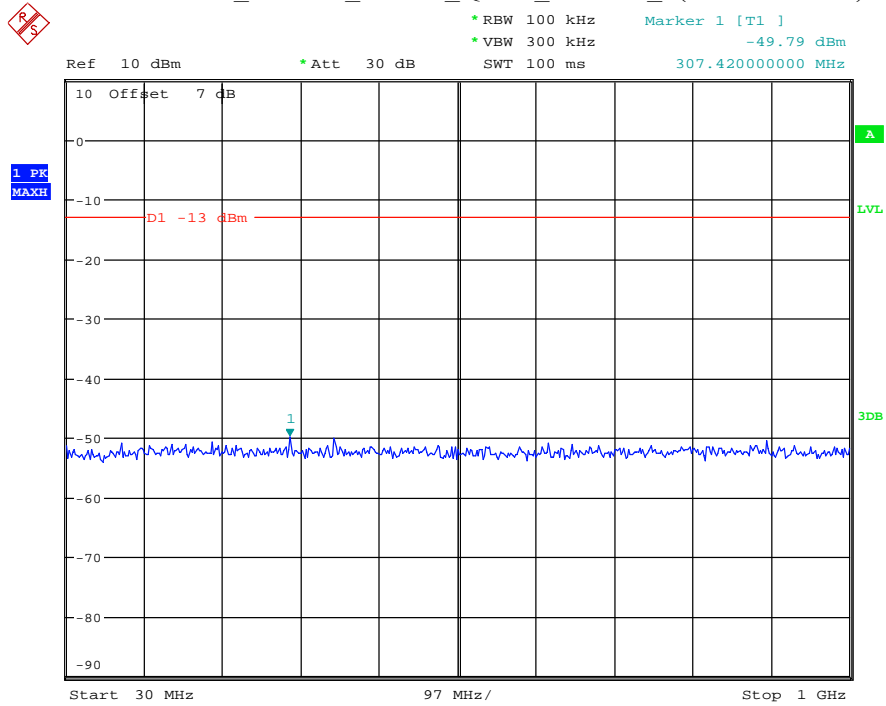

Date: 12.JUL.2021 23:45:29

Band 4_15 MHz_Low_QPSK_RB75#0_1(30MHz-1GHz)

Date: 12.JUL.2021 23:45:56

Band 4_15 MHz_Low_QPSK_RB75#0_2(1GHz-20GHz)

Date: 12.JUL.2021 23:46:07

Band 4_15 MHz_Middle_QPSK_RB75#0_1(30MHz-1GHz)