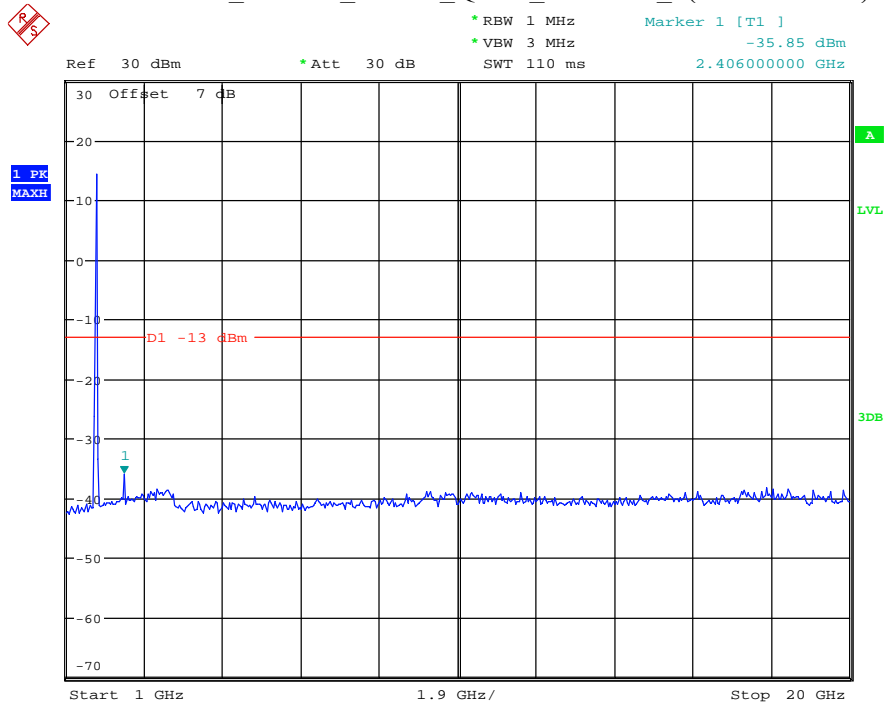

Band 4_20 MHz_Middle_QPSK_RB100#0_2(1GHz-20GHz)

Date: 12.JUL.2021 23:48:36