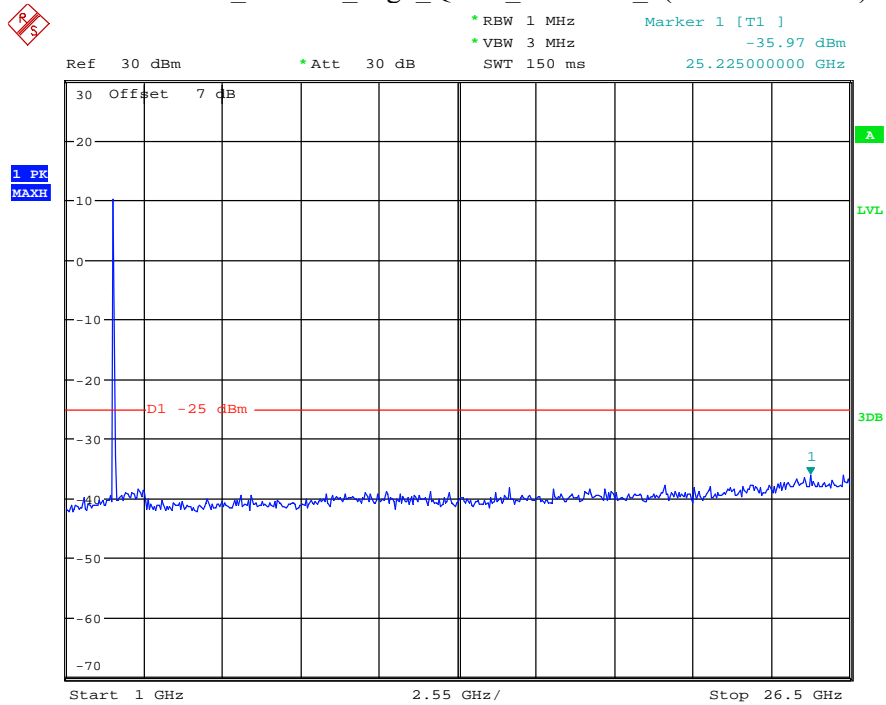

Date: 12.JUL.2021 23:55:26

Band 7_20 MHz_Middle_QPSK_RB100#0_2(1GHz-26.5GHz)

Date: 12.JUL.2021 23:55:38

Band 7_20 MHz_High_QPSK_RB100#0_1(30MHz-1GHz)

Date: 12.JUL.2021 23:56:05

Band 7_20 MHz_High_QPSK_RB100#0_2(1GHz-26.5GHz)