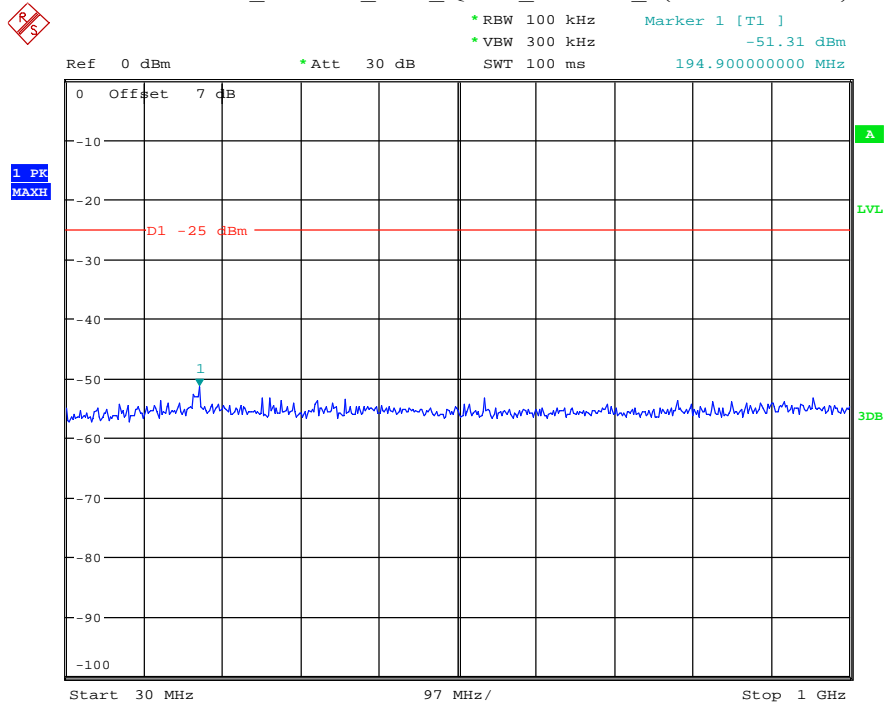

Band 7_10 MHz_Low_QPSK_RB50#0_1(30MHz-1GHz)

Date: 12.JUL.2021 23:51:10