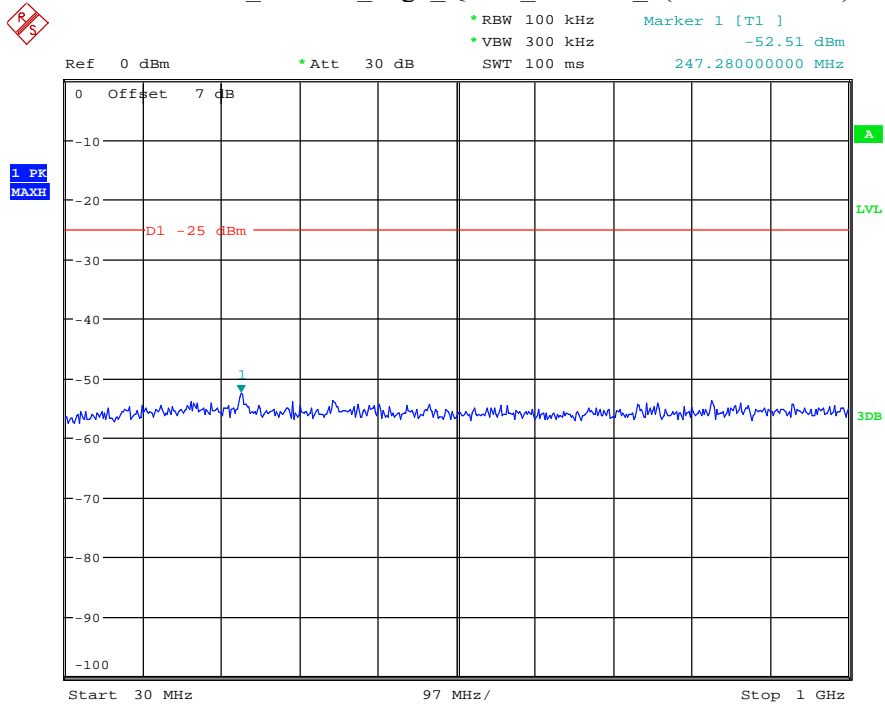

Band 7_15 MHz_High_QPSK_RB75#0_1(30MHz-1GHz)

Date: 12.JUL.2021 23:54:09