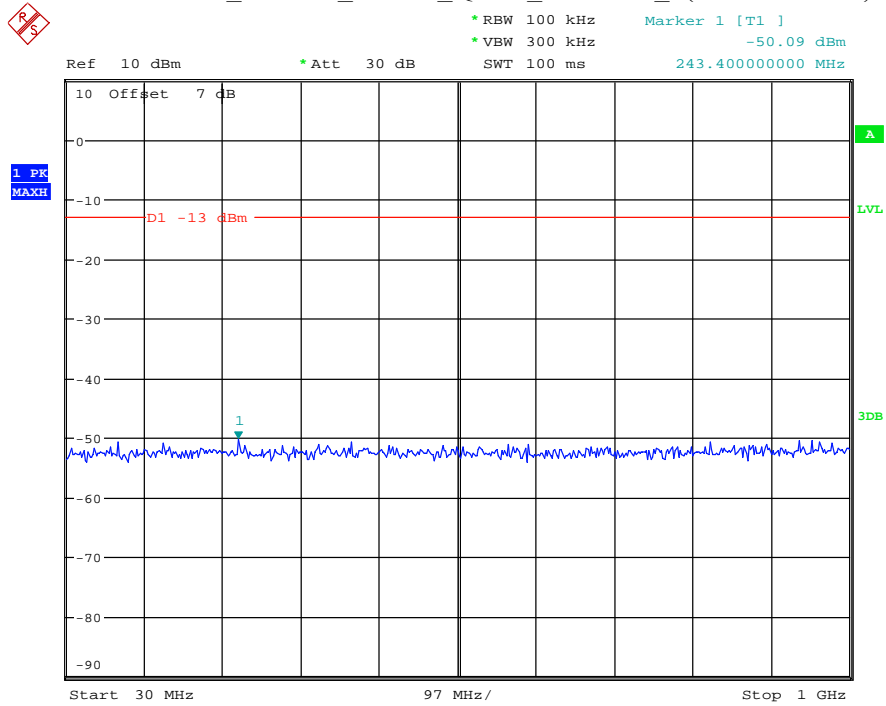

Date: 12.JUL.2021 23:47:22

Band 4_20 MHz_Low_QPSK_RB100#0_1(30MHz-1GHz)

Date: 12.JUL.2021 23:47:49

Band 4_20 MHz_Low_QPSK_RB100#0_2(1GHz-20GHz)

Date: 12.JUL.2021 23:48:00

Band 4_20 MHz_Middle_QPSK_RB100#0_1(30MHz-1GHz)