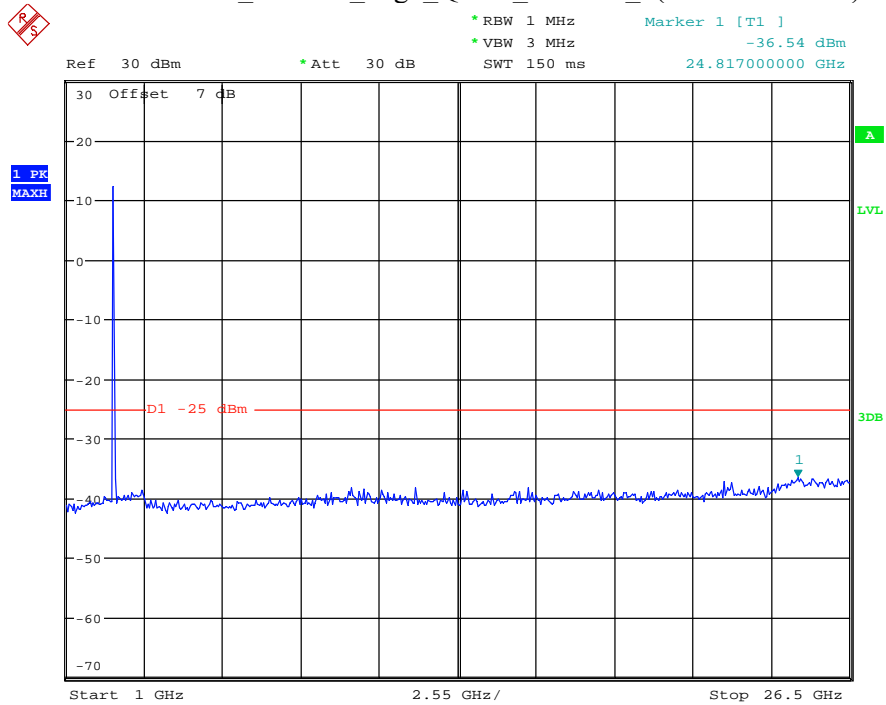

Date: 12.JUL.2021 23:51:41

Band 7_10 MHz_Middle_QPSK_RB50#0_2(1GHz-26.5GHz)

Date: 12.JUL.2021 23:51:53

Band 7_10 MHz_High_QPSK_RB50#0_1(30MHz-1GHz)

Date: 12.JUL.2021 23:52:16

Band 7_10 MHz_High_QPSK_RB50#0_2(1GHz-26.5GHz)