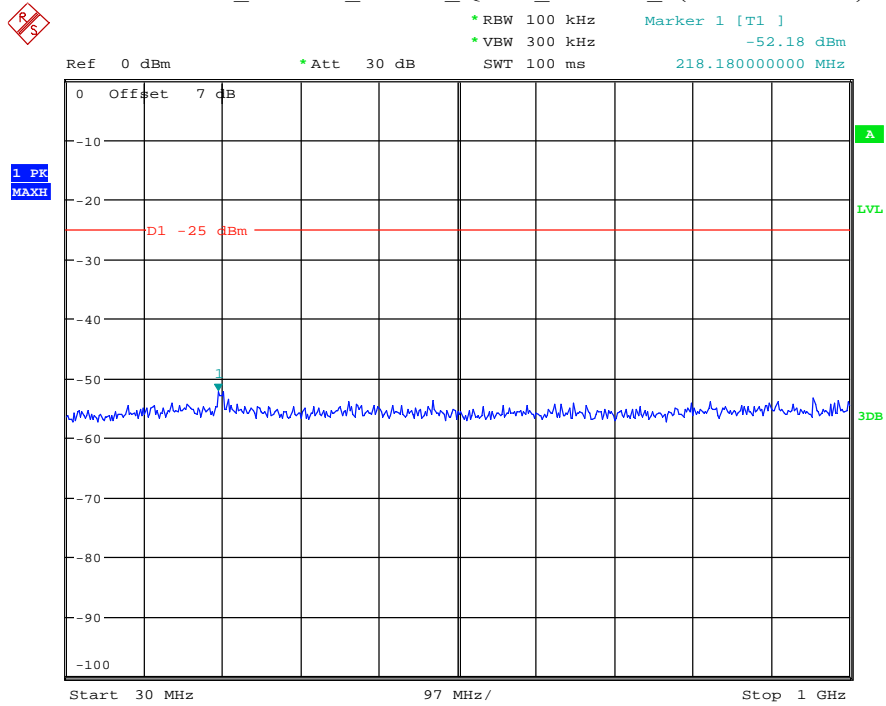

Date: 12.JUL.2021 23:50:45

Band 7_10 MHz_Low_QPSK_RB50#0_1(30MHz-1GHz)

Date: 12.JUL.2021 23:51:10

Band 7_10 MHz_Low_QPSK_RB50#0_2(1GHz-26.5GHz)

Date: 12.JUL.2021 23:51:21

Band 7_10 MHz_Middle_QPSK_RB50#0_1(30MHz-1GHz)