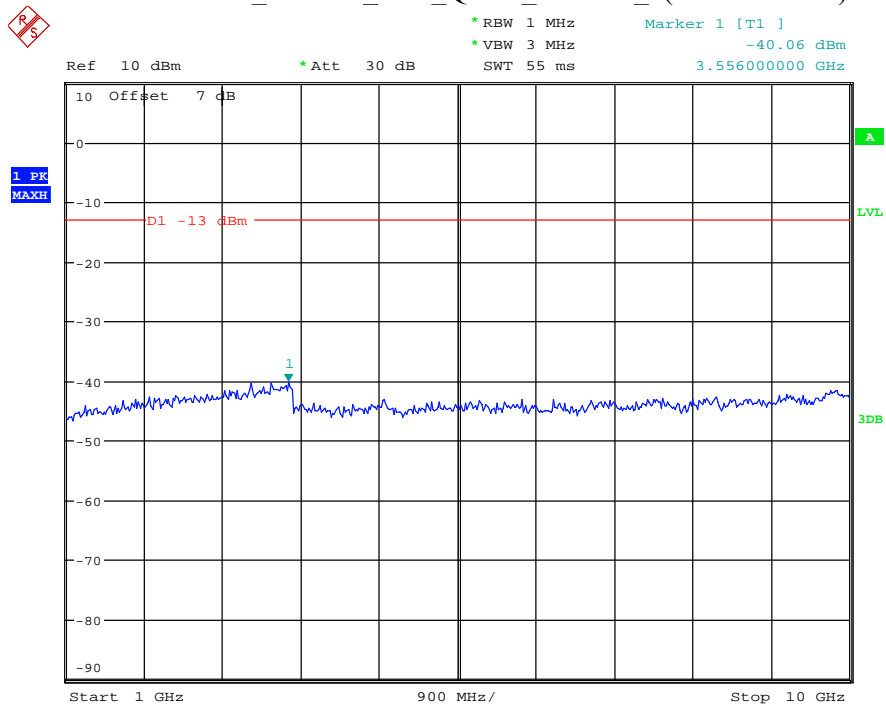

Band 5_10 MHz_Low_QPSK_RB50#0_2(1GHz-10GHz)

Date: 30.JUN.2021 20:16:22