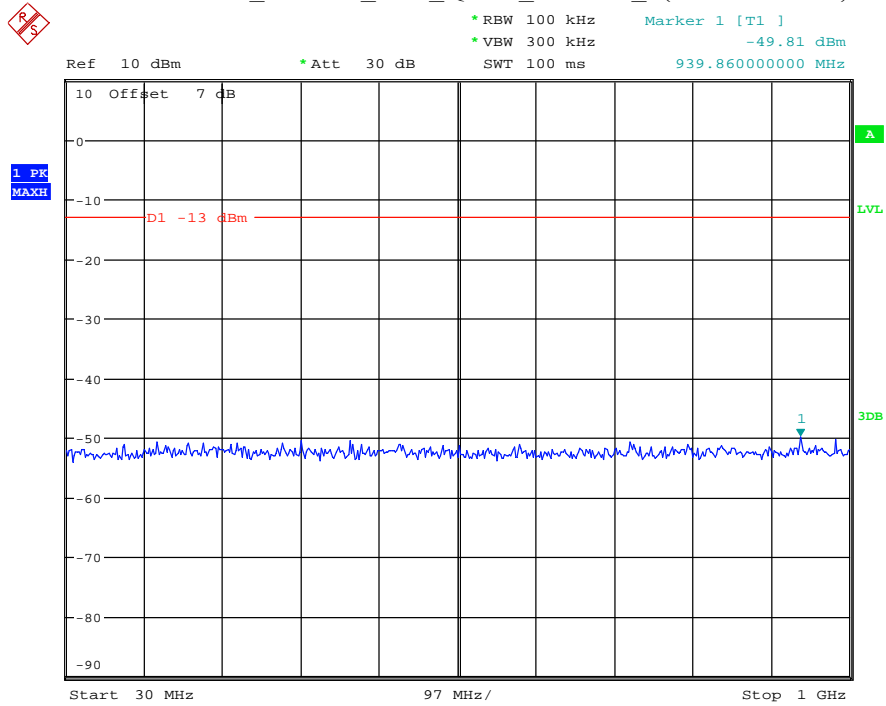

Band 2_15 MHz_Low_QPSK_RB75#0_1(30MHz-1GHz)

Date: 12.JUL.2021 23:35:51