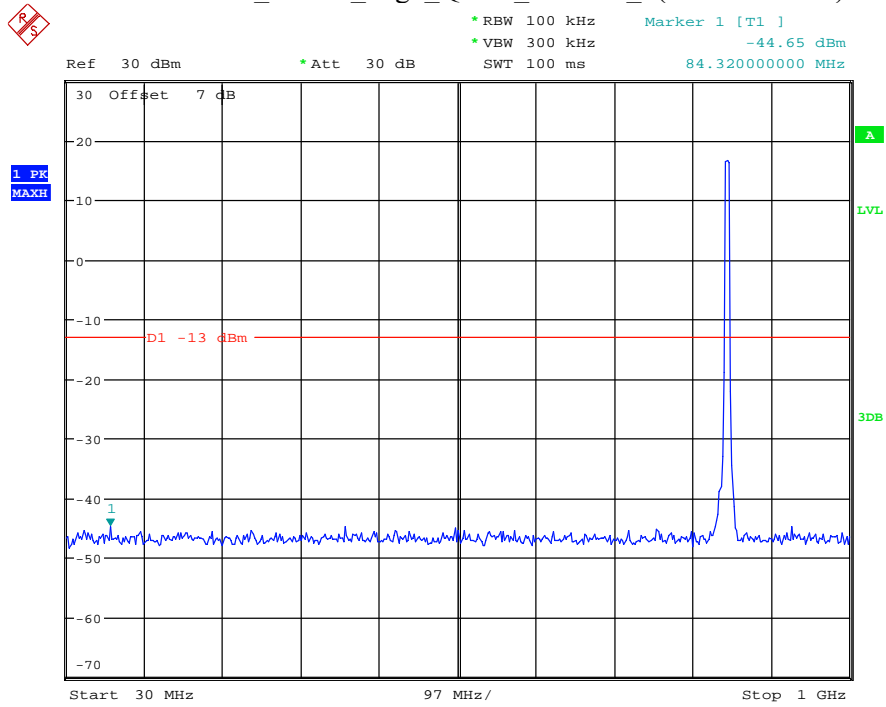

Band 5_3 MHz_High_QPSK_RB15#0_1(30MHz-1GHz)

Date: 30.JUN.2021 20:13:55