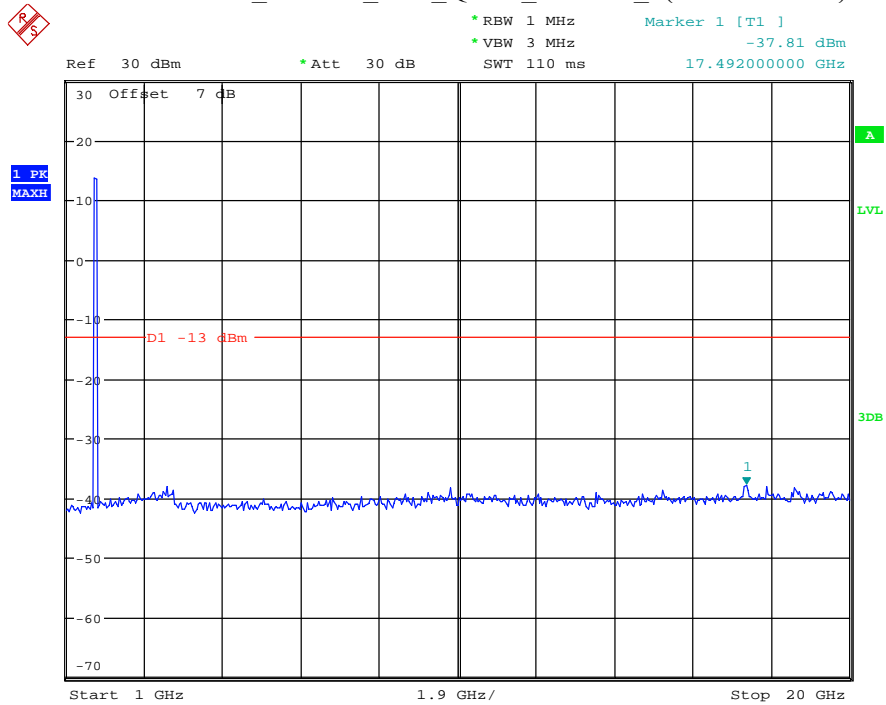

Band 4_15 MHz_Low_QPSK_RB75#0_2(1GHz-20GHz)

Date: 12.JUL.2021 23:46:07