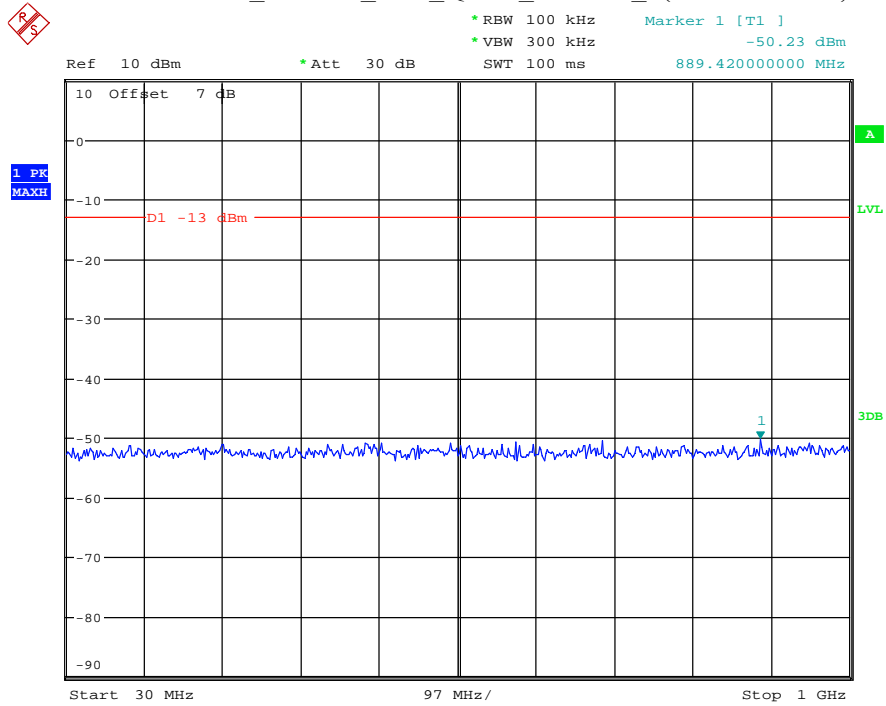

Band 4_10 MHz_Low_QPSK_RB50#0_1(30MHz-1GHz)

Date: 12.JUL.2021 23:44:15