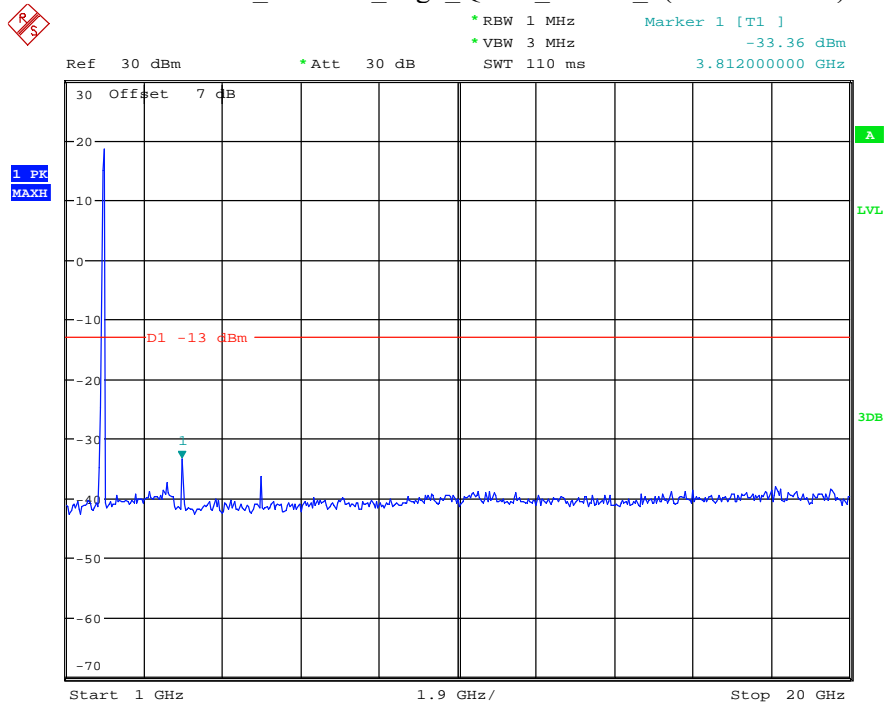

Date: 12.JUL.2021 23:29:56

Band 2_1.4 MHz_Middle_QPSK_RB6#0_2(1GHz-20GHz)

Date: 12.JUL.2021 23:30:07

Band 2_1.4 MHz_High_QPSK_RB6#0_1(30MHz-1GHz)

Date: 12.JUL.2021 23:30:25

Band 2_1.4 MHz_High_QPSK_RB6#0_2(1GHz-20GHz)