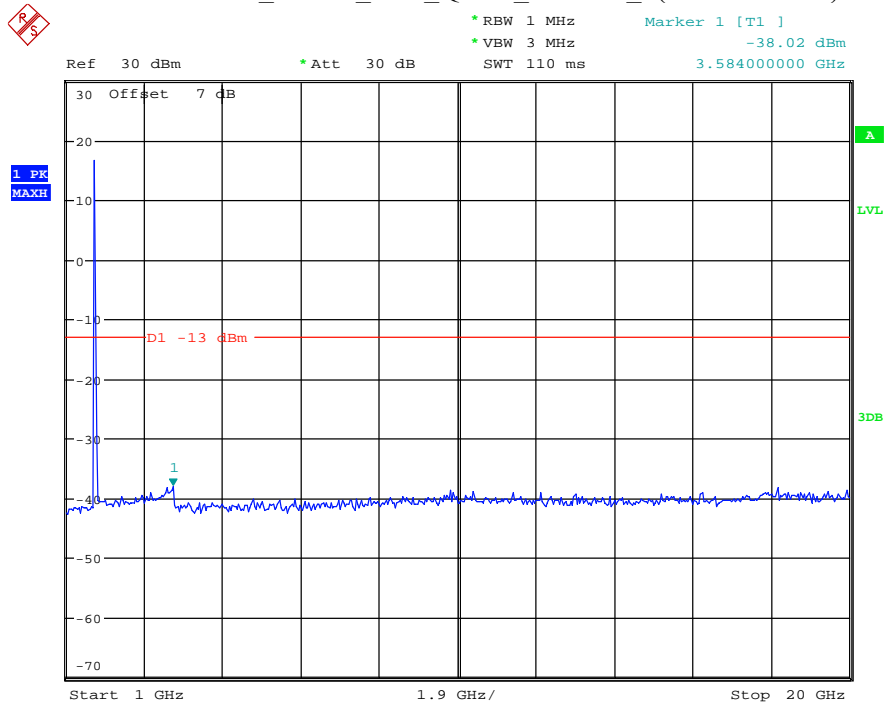

Band 4_5 MHz_Low_QPSK_RB25#0_2(1GHz-20GHz)

Date: 12.JUL.2021 23:42:51