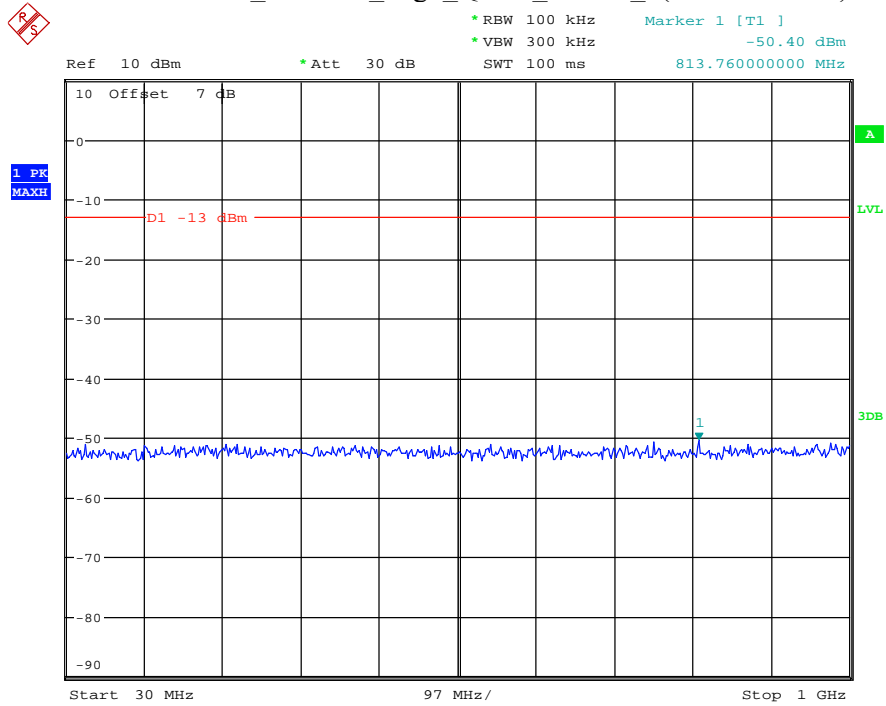

Band 4_1.4 MHz_High_QPSK_RB6#0_1(30MHz-1GHz)

Date: 12.JUL.2021 23:40:29