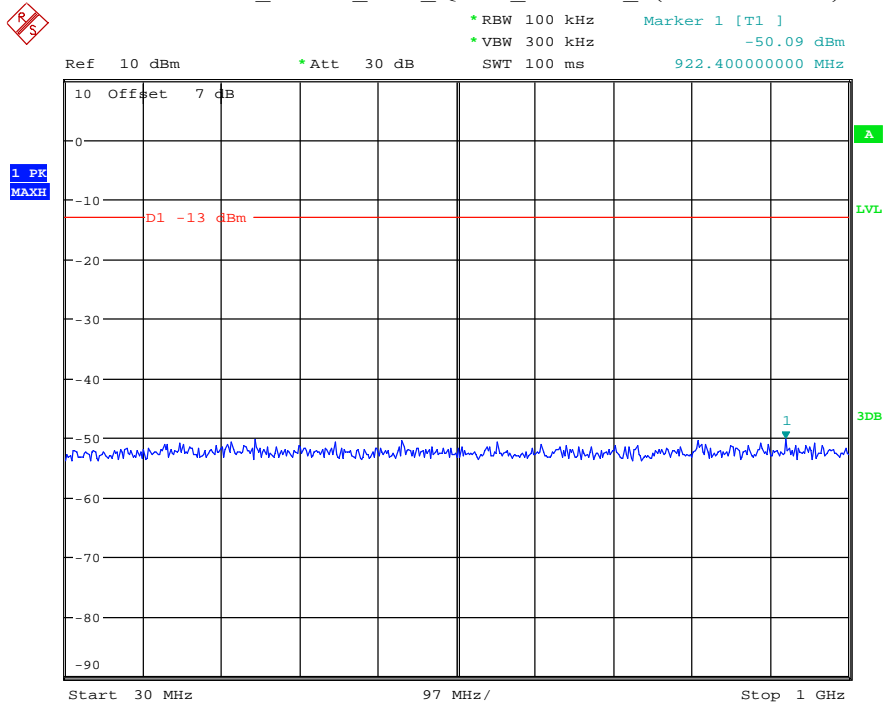

Band 2_3 MHz_Low_QPSK_RB15#0_1(30MHz-1GHz)

Date: 12.JUL.2021 23:30:56