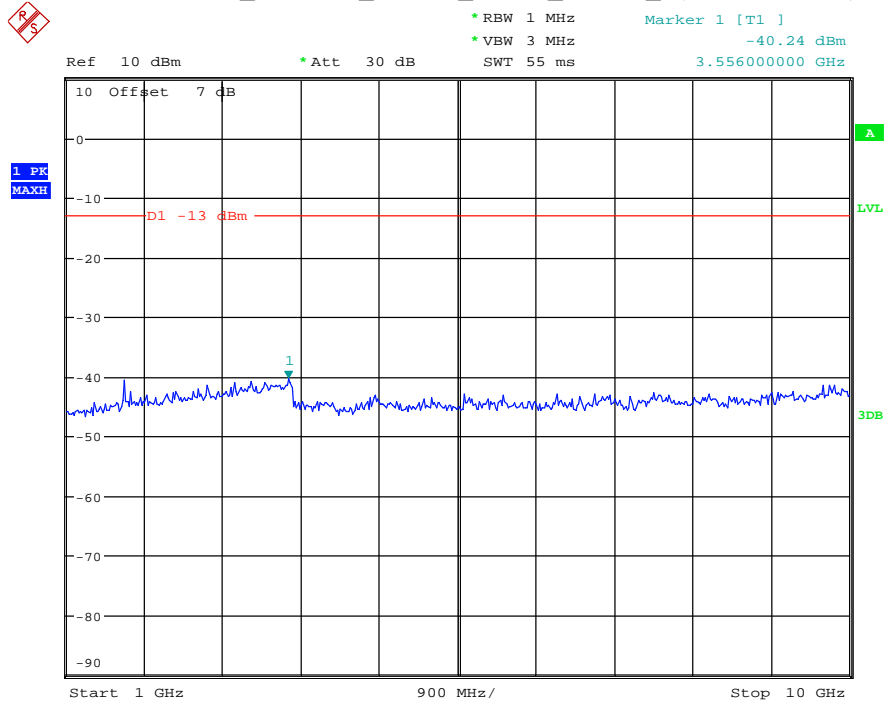

Date: 12.JUL.2021 23:49:12

Band 5_1.4 MHz_Low_QPSK_RB6#0_1(30MHz-1GHz)

Date: 30.JUN.2021 20:11:18

Band 5_1.4 MHz_Low_QPSK_RB6#0_2(1GHz-10GHz)

Date: 30.JUN.2021 20:11:29

Band 5_1.4 MHz_Middle_QPSK_RB6#0_1(30MHz-1GHz)

Date: 30.JUN.2021 20:11:50

Band 5_1.4 MHz_Middle_QPSK_RB6#0_2(1GHz-10GHz)

Date: 30.JUN.2021 20:12:02

Band 5_1.4 MHz_High_QPSK_RB6#0_1(30MHz-1GHz)

Date: 30.JUN.2021 20:12:19

Band 5_1.4 MHz_High_QPSK_RB6#0_2(1GHz-10GHz)