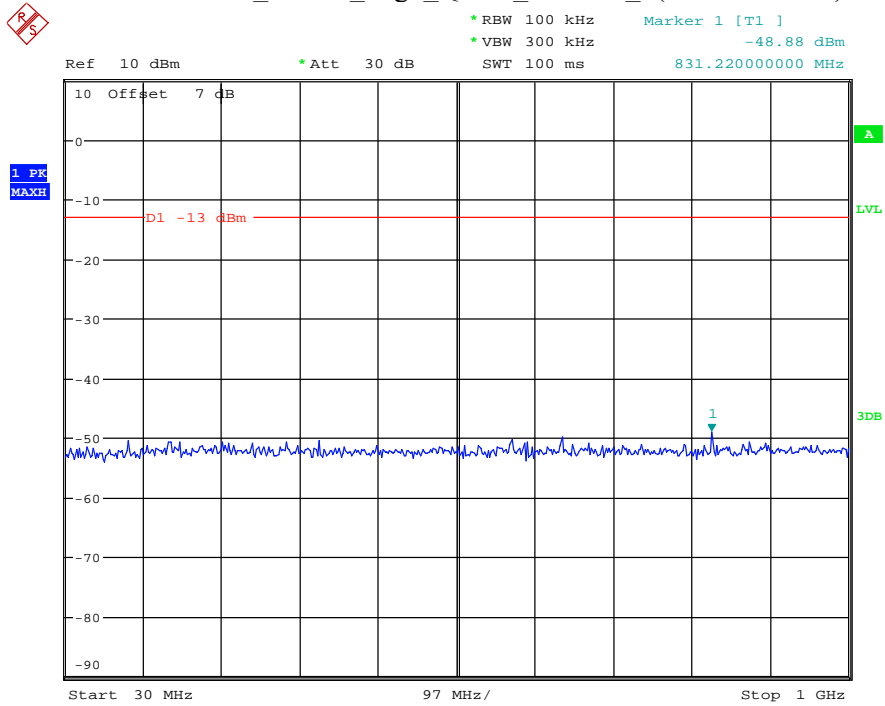

Band 4_3 MHz_High_QPSK_RB15#0_1(30MHz-1GHz)

Date: 12.JUL.2021 23:42:05