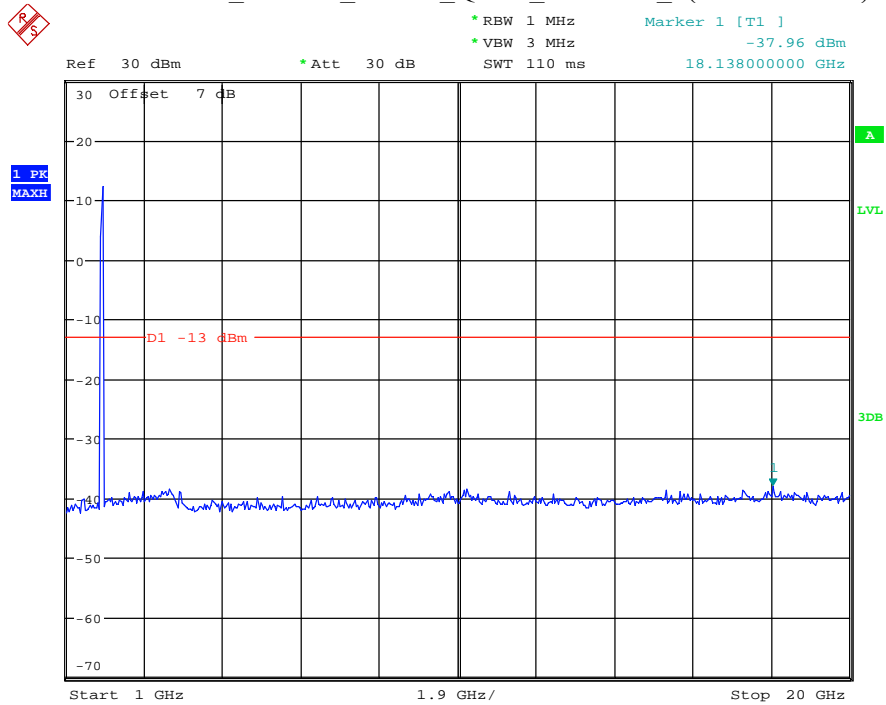

Band 2_20 MHz_Middle_QPSK_RB100#0_2(1GHz-20GHz)

Date: 12.JUL.2021 23:38:32