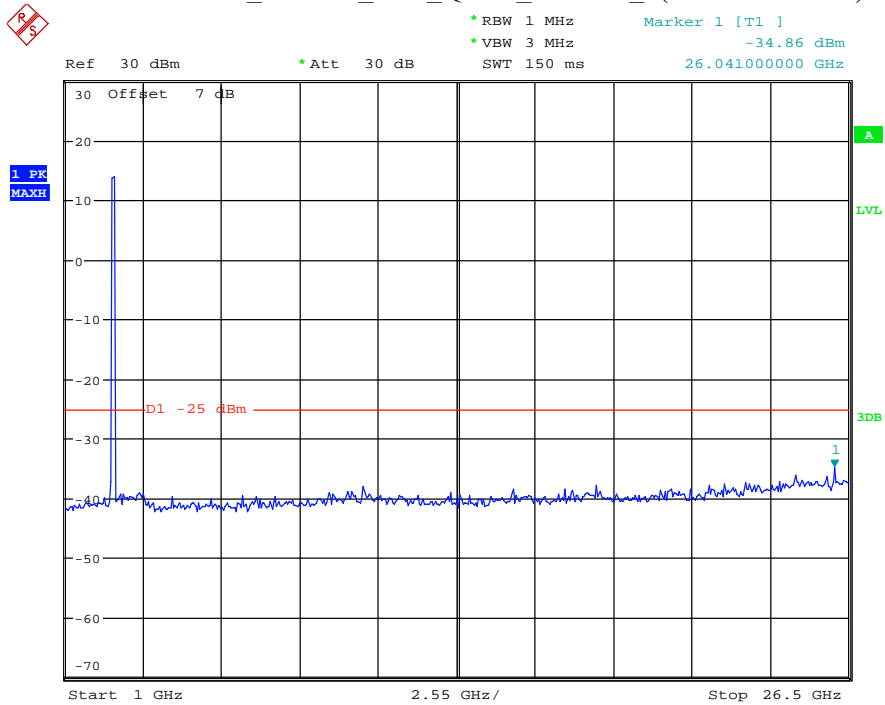

Date: 13.JUL.2021 00:48:22

Band 38_10 MHz_Middle_QPSK_RB50#0_2(1GHz-26.5GHz)

Date: 13.JUL.2021 00:48:33

Band 38_15 MHz_Low_QPSK_RB75#0_1(30MHz-1GHz)

Date: 13.JUL.2021 00:49:34

Band 38_15 MHz_Low_QPSK_RB75#0_2(1GHz-26.5GHz)