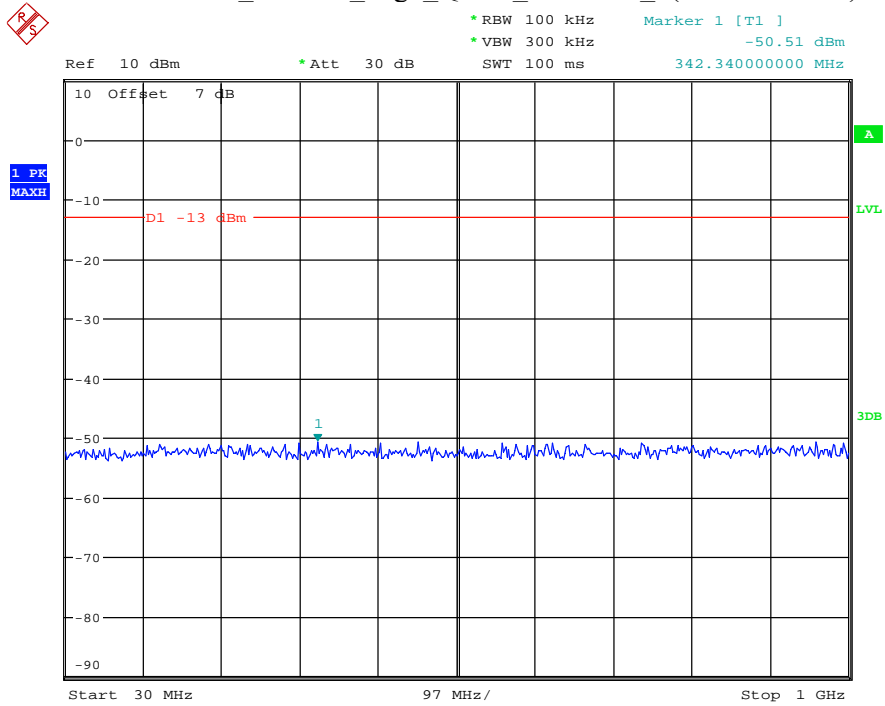

Band 2_20 MHz_High_QPSK_RB100#0_1(30MHz-1GHz)

Date: 12.JUL.2021 23:38:56