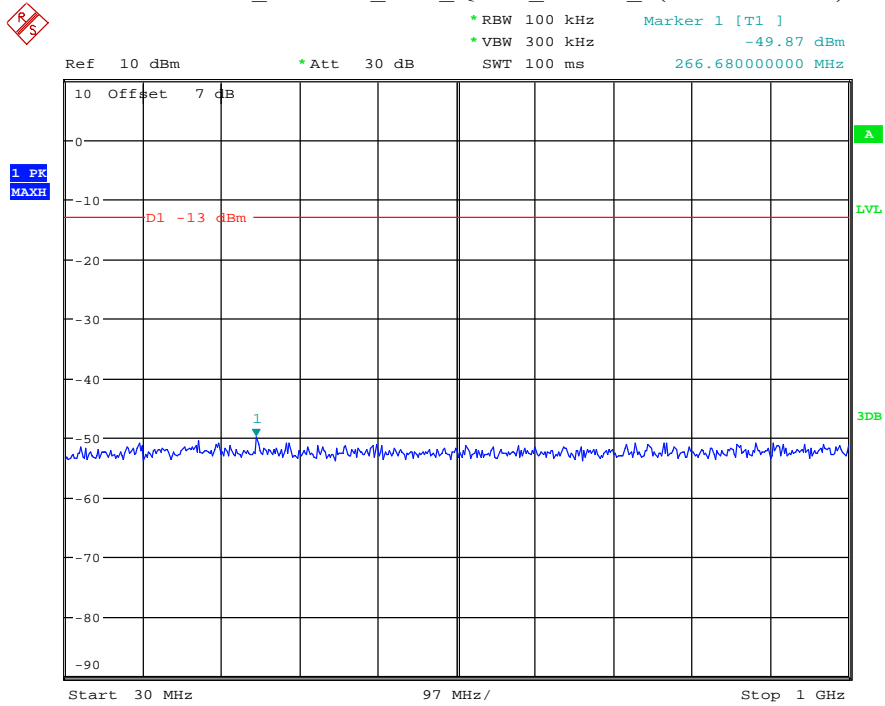

Band 4_1.4 MHz_Low_QPSK_RB6#0_1(30MHz-1GHz)

Date: 12.JUL.2021 23:39:28