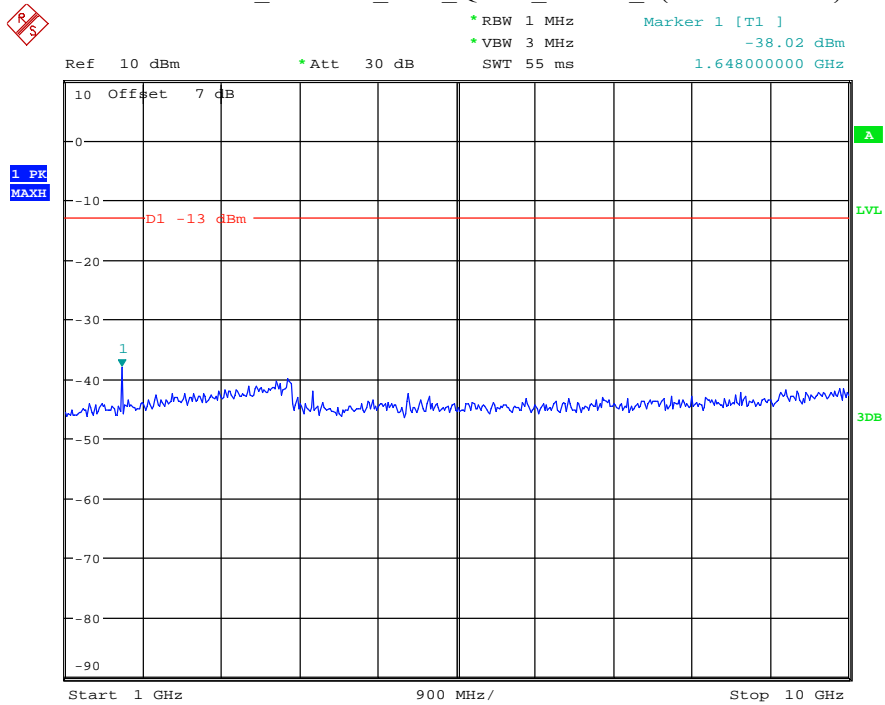

Date: 12.JUL.2021 23:48:25

Band 4_20 MHz_Middle_QPSK_RB100#0_2(1GHz-20GHz)

Date: 12.JUL.2021 23:48:36

Band 4_20 MHz_High_QPSK_RB100#0_1(30MHz-1GHz)

Date: 12.JUL.2021 23:49:00

Band 4_20 MHz_High_QPSK_RB100#0_2(1GHz-20GHz)

Date: 12.JUL.2021 23:49:12

Band 5_1.4 MHz_Low_QPSK_RB6#0_1(30MHz-1GHz)

Date: 30.JUN.2021 20:11:18

Band 5_1.4 MHz_Low_QPSK_RB6#0_2(1GHz-10GHz)

Date: 30.JUN.2021 20:11:29

Band 5_1.4 MHz_Middle_QPSK_RB6#0_1(30MHz-1GHz)