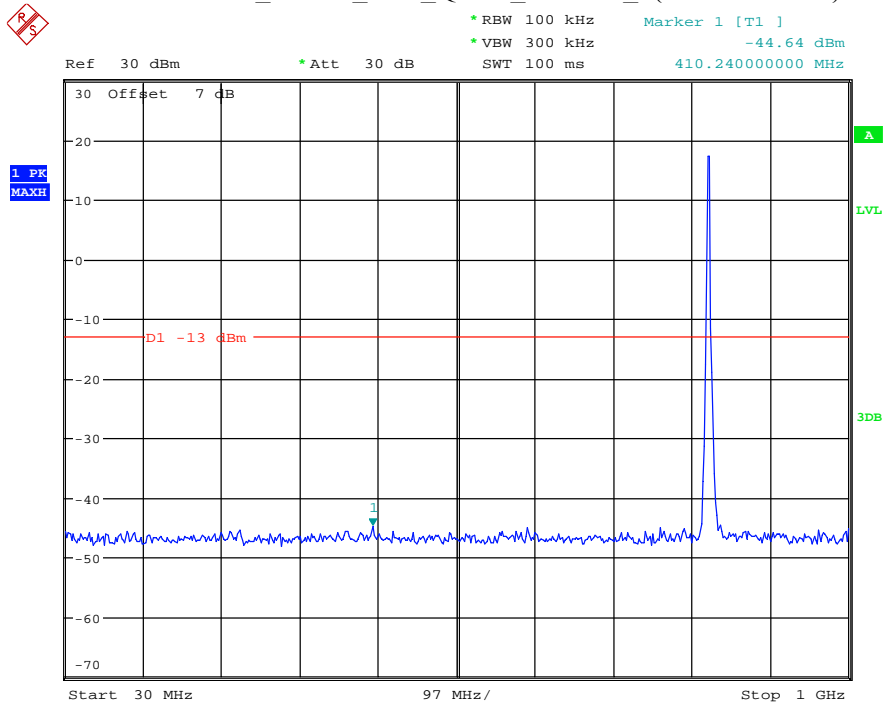

Band 5_3 MHz_Low_QPSK_RB15#0_1(30MHz-1GHz)

Date: 30.JUN.2021 20:12:54