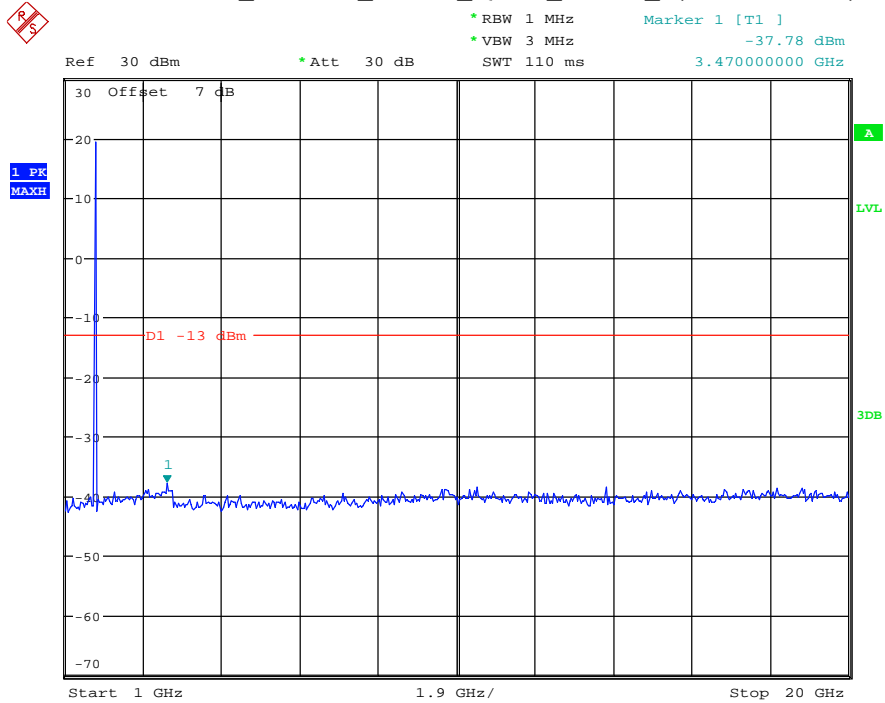

Band 4_1.4 MHz_Middle_QPSK_RB6#0_2(1GHz-20GHz)

Date: 12.JUL.2021 23:40:12