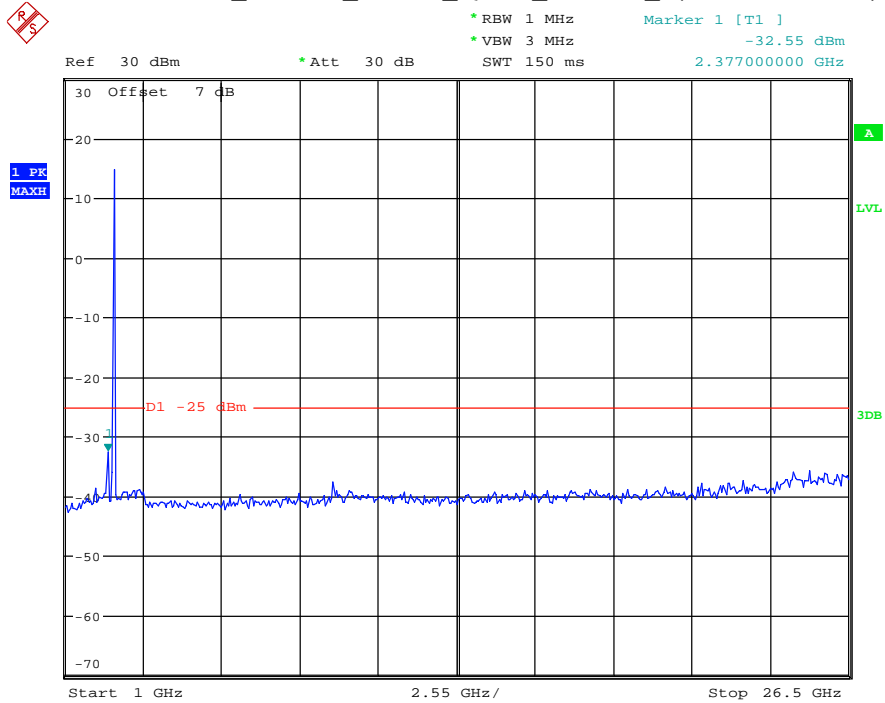

Band 38_10 MHz_Middle_QPSK_RB50#0_2(1GHz-26.5GHz)

Date: 13.JUL.2021 00:48:33