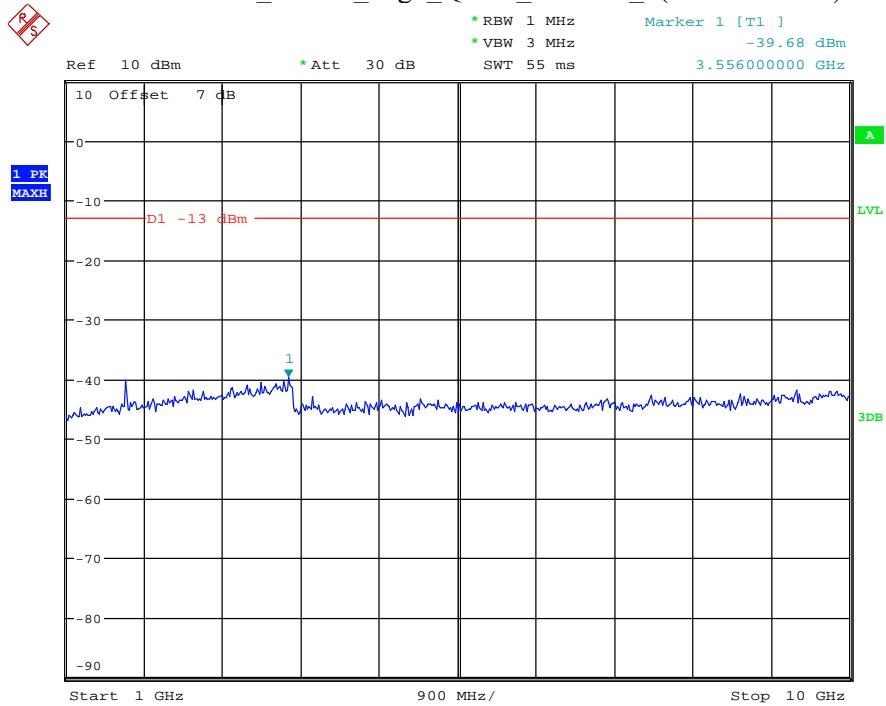

Date: 30.JUN.2021 20:13:23

Band 5_3 MHz_Middle_QPSK_RB15#0_2(1GHz-10GHz)

Date: 30.JUN.2021 20:13:34

Band 5_3 MHz_High_QPSK_RB15#0_1(30MHz-1GHz)

Date: 30.JUN.2021 20:13:55

Band 5_3 MHz_High_QPSK_RB15#0_2(1GHz-10GHz)

Date: 30.JUN.2021 20:14:07

Band 5_5 MHz_Low_QPSK_RB25#0_1(30MHz-1GHz)

Date: 30.JUN.2021 20:14:26

Band 5_5 MHz_Low_QPSK_RB25#0_2(1GHz-10GHz)

Date: 30.JUN.2021 20:14:38

Band 5_5 MHz_Middle_QPSK_RB25#0_1(30MHz-1GHz)