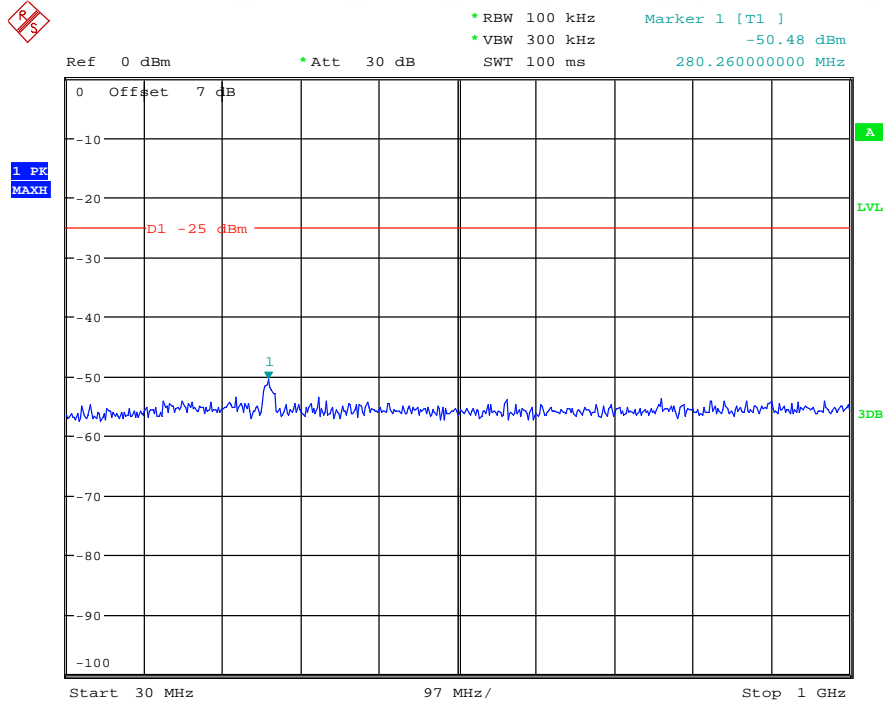

Band 41_20 MHz_Middle_QPSK_RB100#0_1(30MHz-1GHz)

Date: 13.JUL.2021 00:59:00