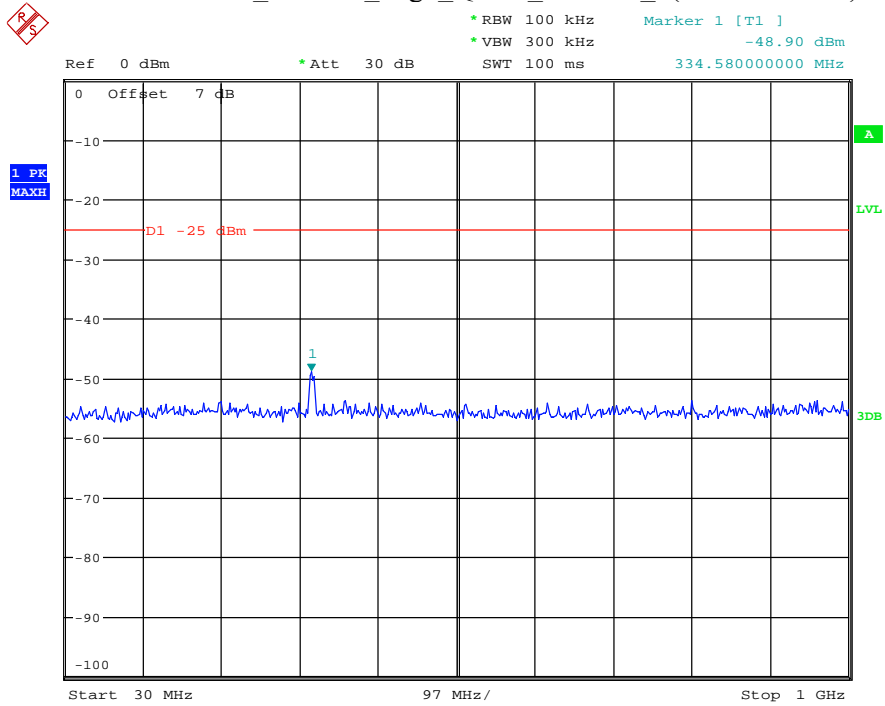

Date: 13.JUL.2021 00:54:59

Band 41_10 MHz_Middle_QPSK_RB50#0_1(30MHz-1GHz)

Date: 13.JUL.2021 00:55:19

Band 41_10 MHz_Middle_QPSK_RB50#0_2(1GHz-26.5GHz)

Date: 13.JUL.2021 00:55:31

Band 41_10 MHz_High_QPSK_RB50#0_1(30MHz-1GHz)