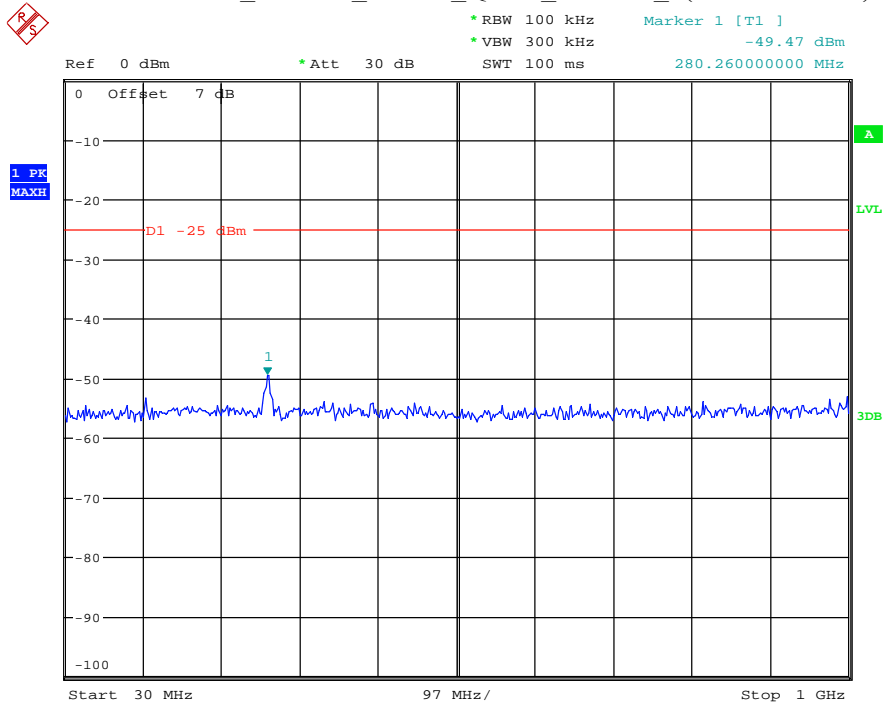

Band 41_15 MHz_Middle_QPSK_RB75#0_1(30MHz-1GHz)

Date: 13.JUL.2021 00:57:07