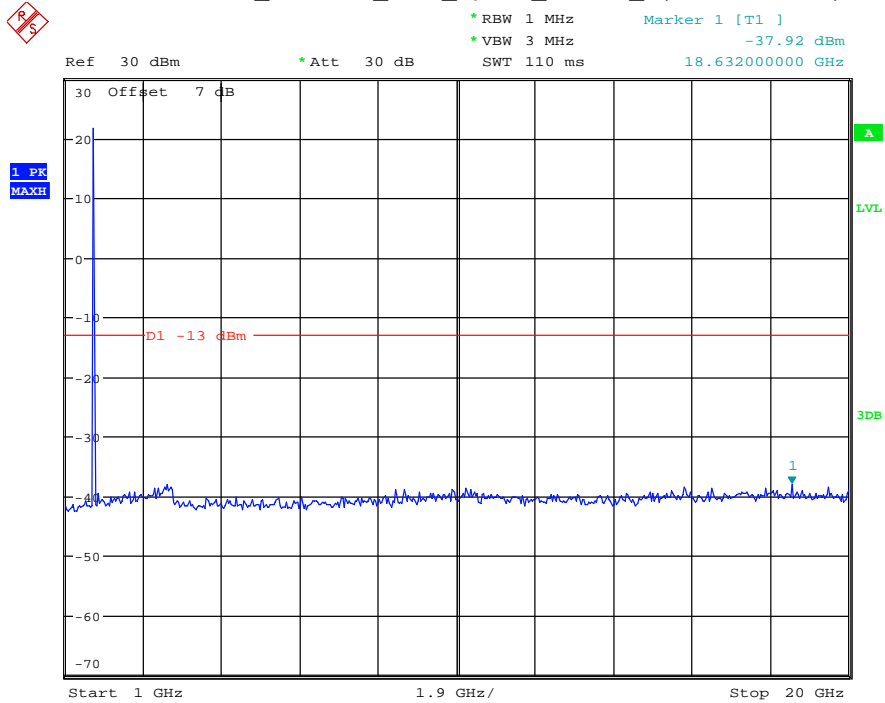

Band 4_1.4 MHz_Low_QPSK_RB6#0_2(1GHz-20GHz)

Date: 12.JUL.2021 23:39:39