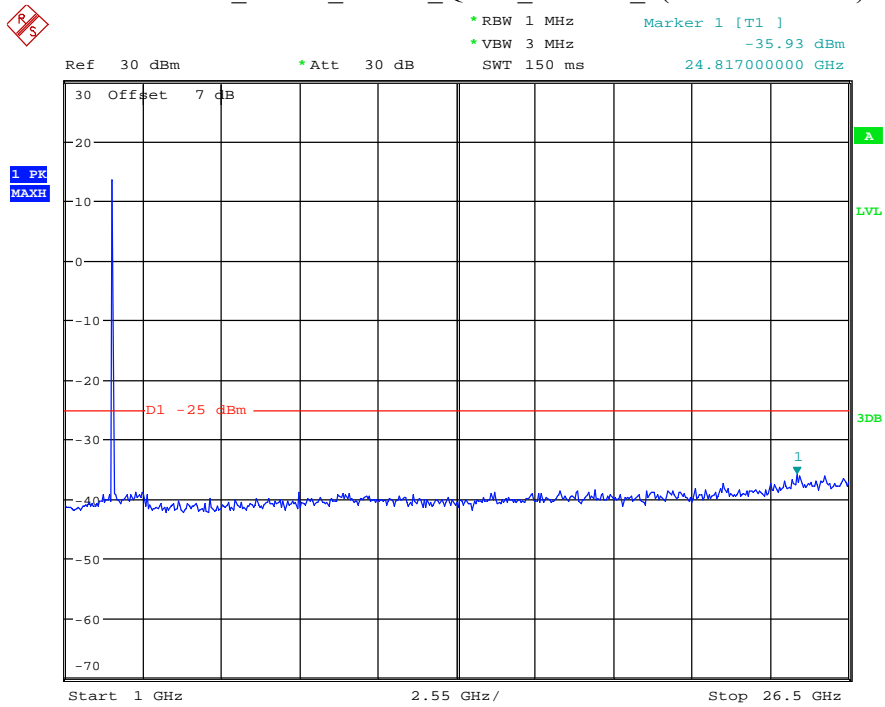

Band 7_5 MHz_Middle_QPSK_RB25#0_2(1GHz-26.5GHz)

Date: 12.JUL.2021 23:50:12