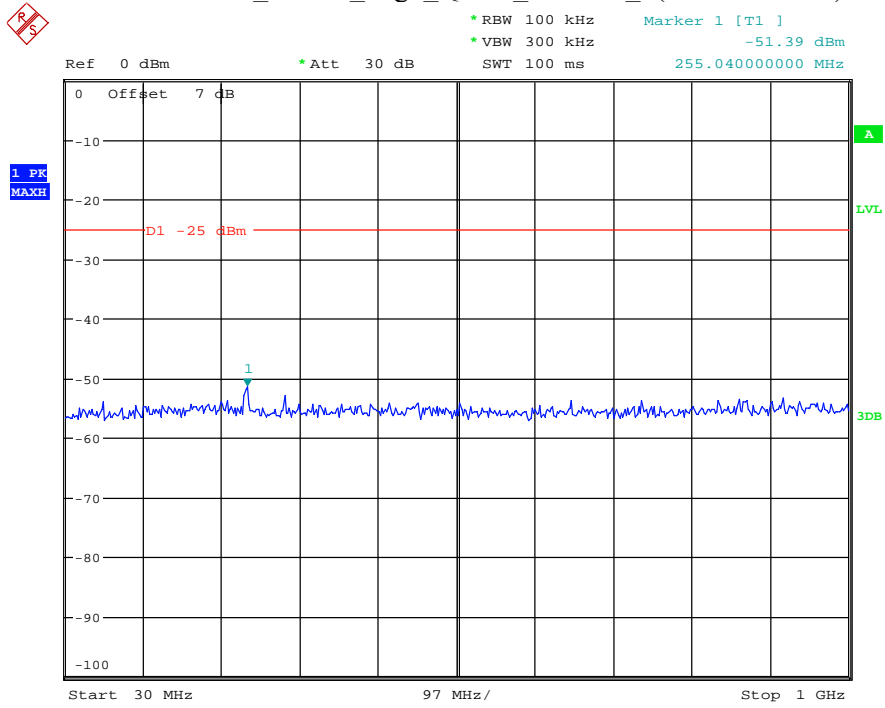

Band 7_5 MHz_High_QPSK_RB25#0_1(30MHz-1GHz)

Date: 12.JUL.2021 23:50:33