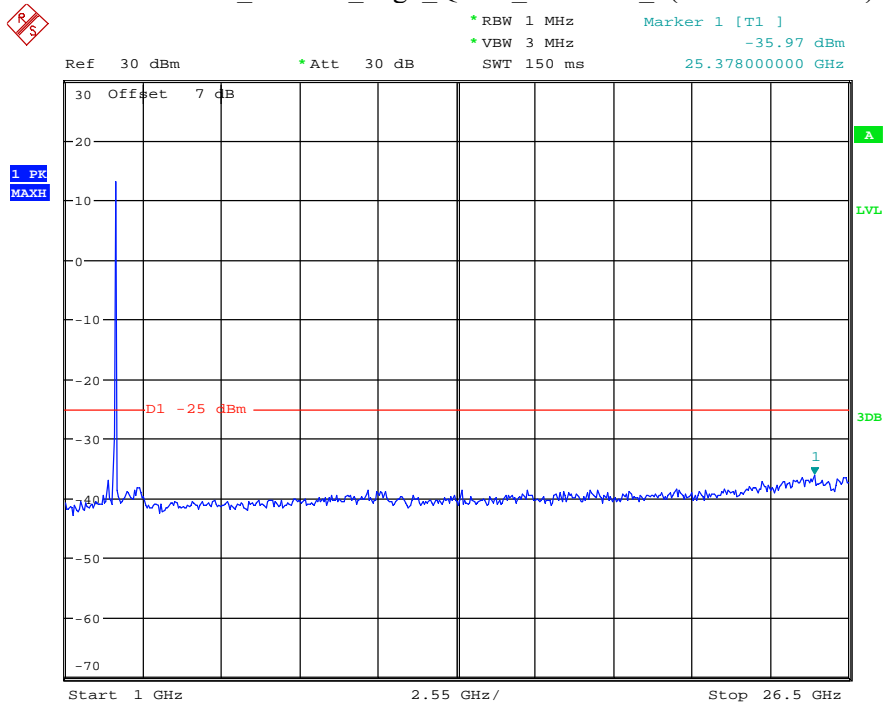

Band 41_20 MHz_High_QPSK_RB100#0_2(1GHz-26.5GHz)

Date: 13.JUL.2021 00:59:51