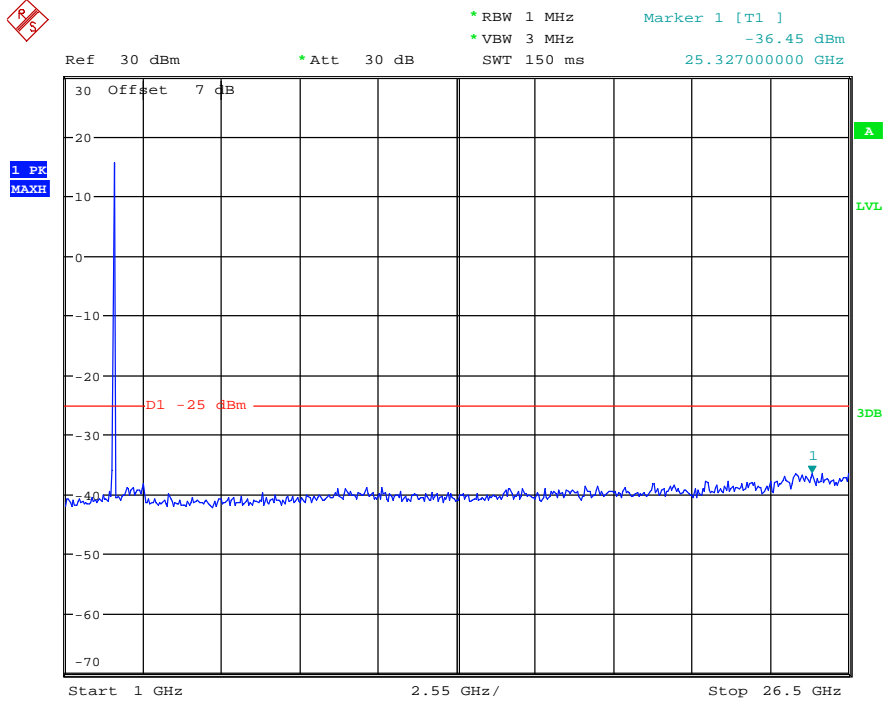

Band 41_10 MHz_Middle_QPSK_RB50#0_2(1GHz-26.5GHz)

Date: 13.JUL.2021 00:55:31