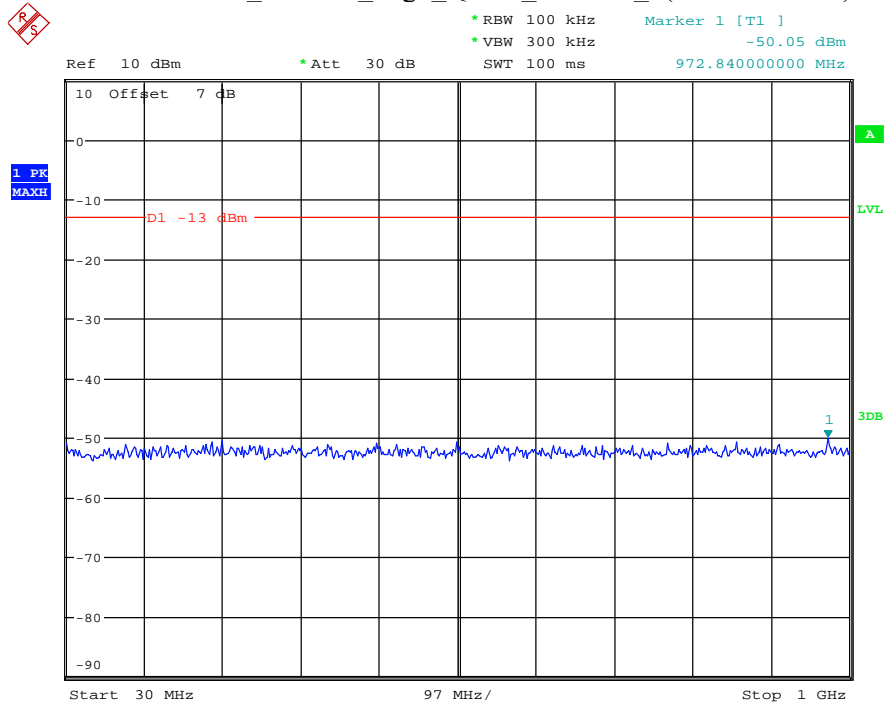

Band 4_10 MHz_High_QPSK_RB50#0_1(30MHz-1GHz)

Date: 12.JUL.2021 23:45:18