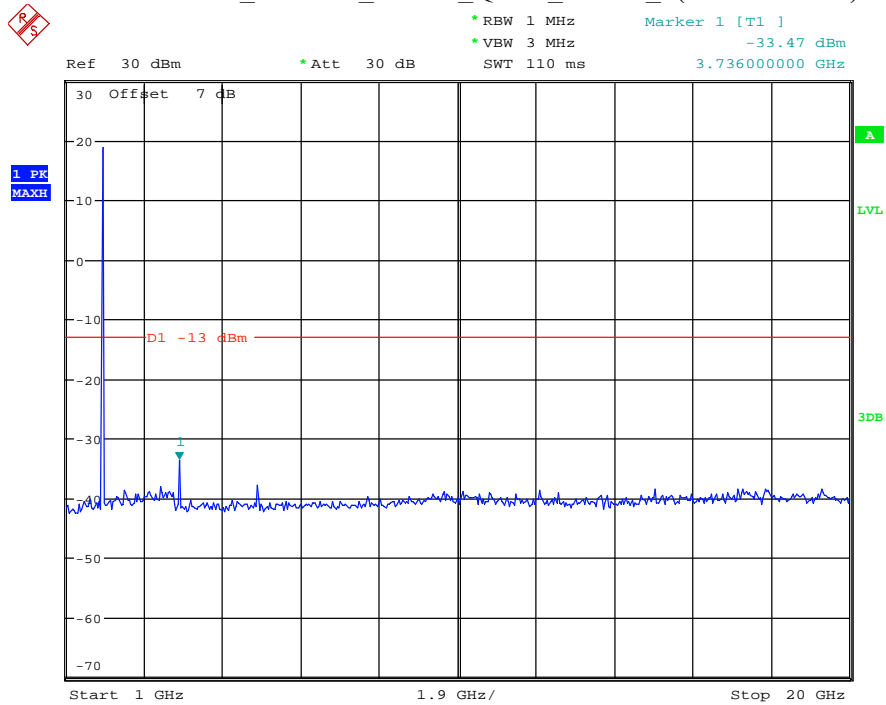

Band 2_1.4 MHz_Middle_QPSK_RB6#0_2(1GHz-20GHz)

Date: 12.JUL.2021 23:30:07