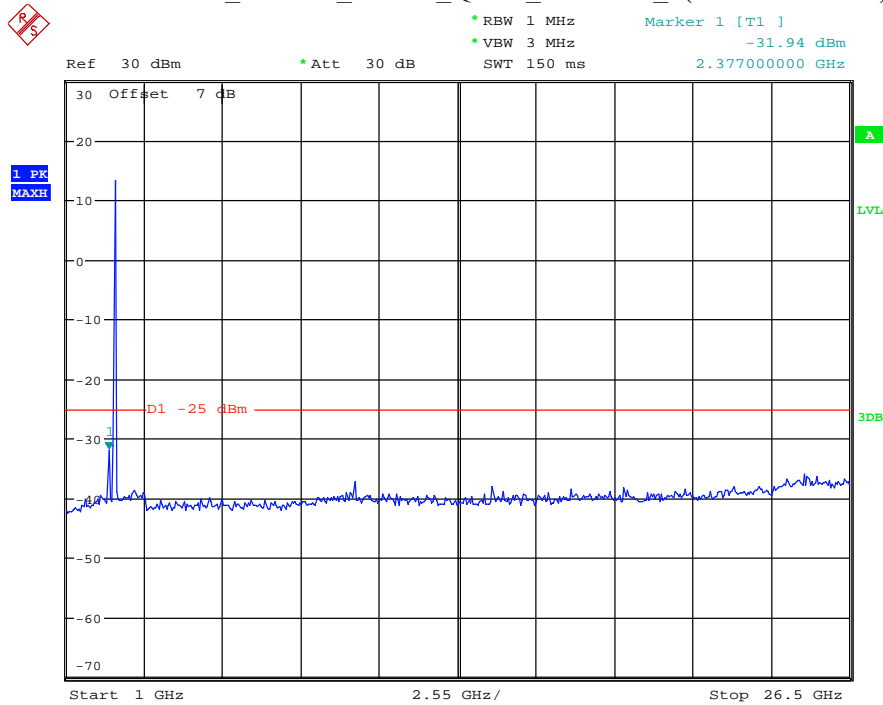

Band 38_20 MHz_Middle_QPSK_RB100#0_2(1GHz-26.5GHz)

Date: 13.JUL.2021 00:52:11