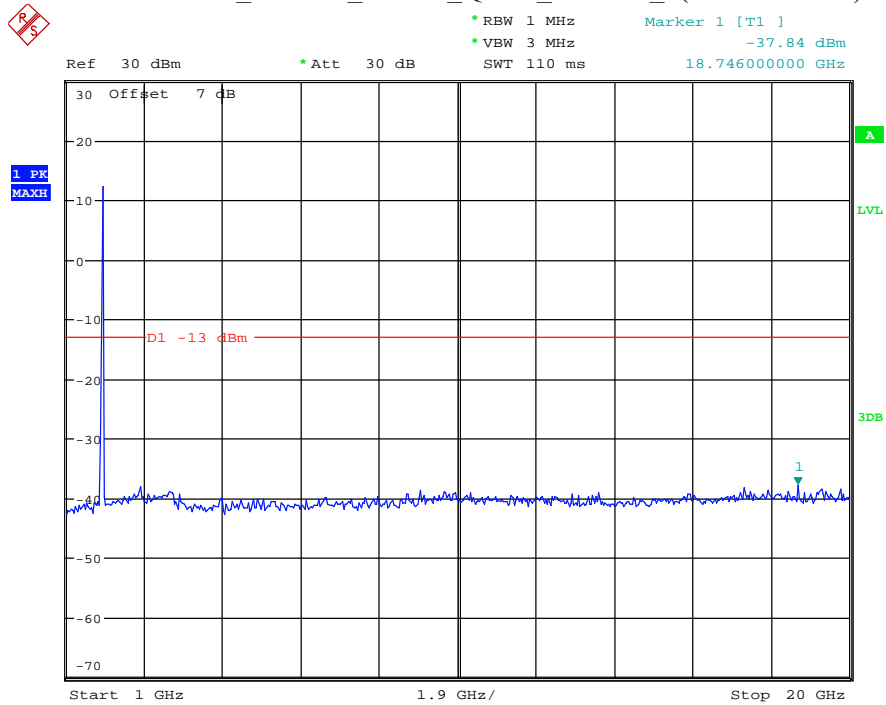

Band 2_15 MHz_Middle_QPSK_RB75#0_2(1GHz-20GHz)

Date: 12.JUL.2021 23:36:38