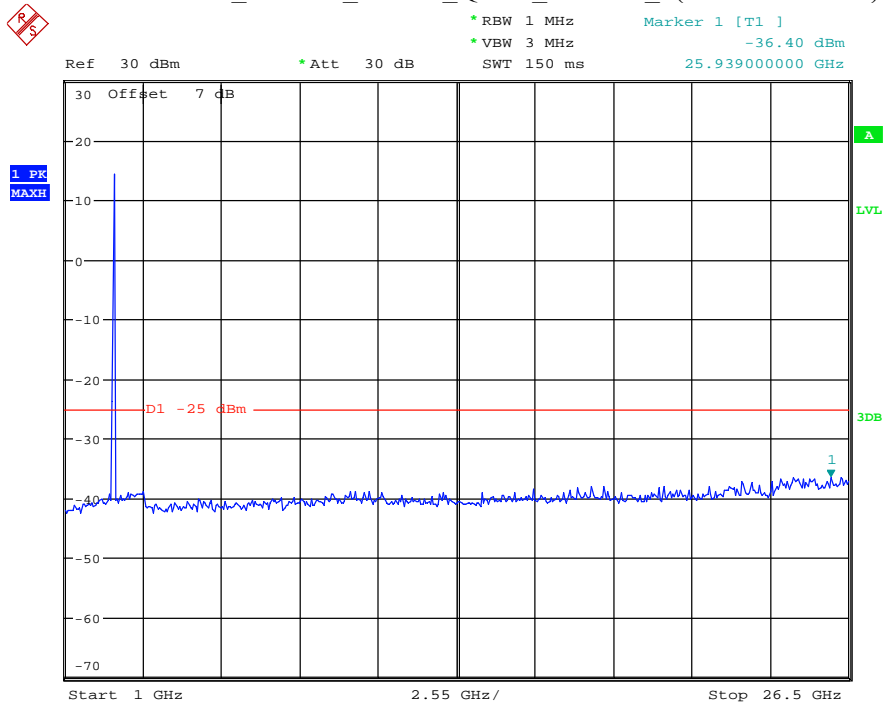

Band 41_15 MHz_Middle_QPSK_RB75#0_2(1GHz-26.5GHz)

Date: 13.JUL.2021 00:57:19