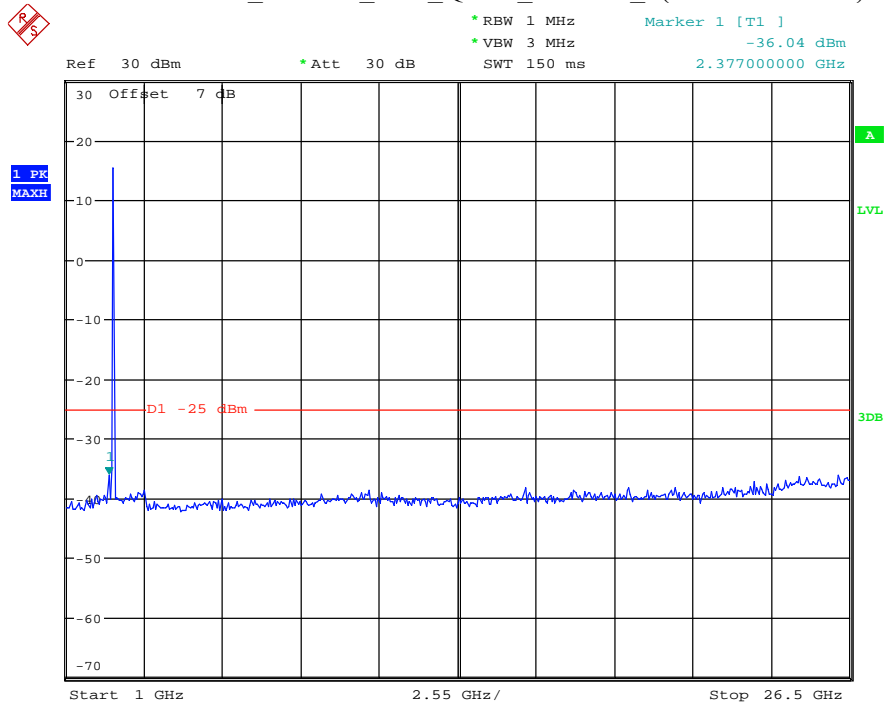

Date: 13.JUL.2021 00:55:51

Band 41_10 MHz_High_QPSK_RB50#0_2(1GHz-26.5GHz)

Date: 13.JUL.2021 00:56:02

Band 41_15 MHz_Low_QPSK_RB75#0_1(30MHz-1GHz)

Date: 13.JUL.2021 00:56:32

Band 41_15 MHz_Low_QPSK_RB75#0_2(1GHz-26.5GHz)