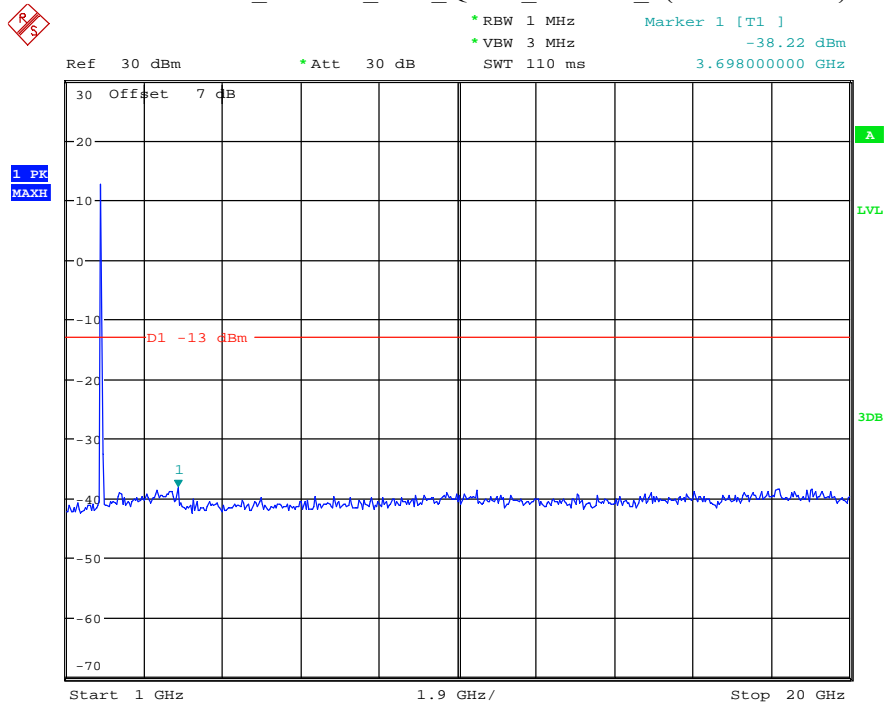

Band 2_15 MHz_Low_QPSK_RB75#0_2(1GHz-20GHz)

Date: 12.JUL.2021 23:36:02