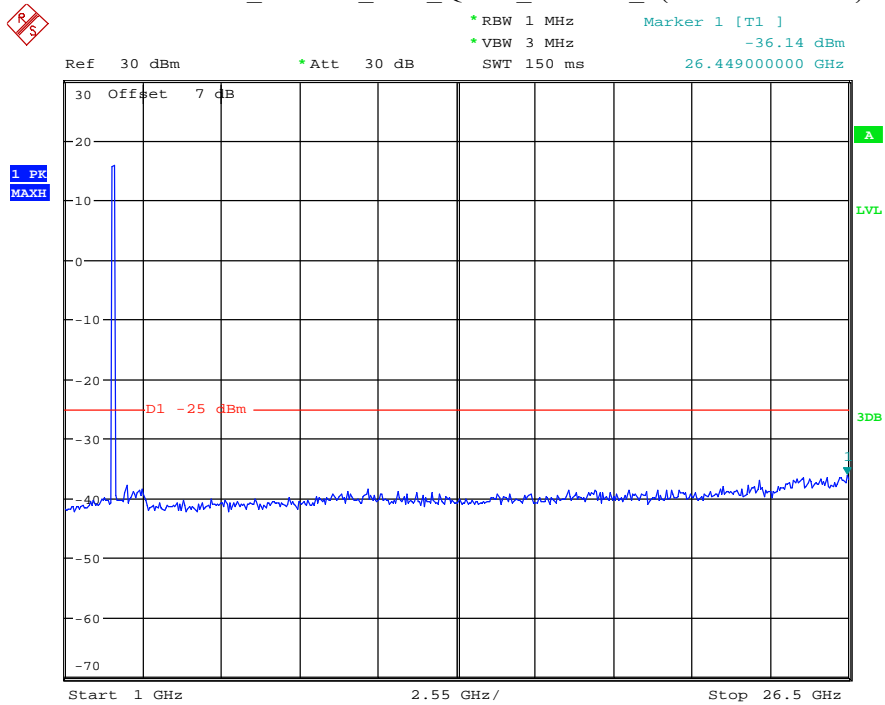

Band 38_10 MHz_Low_QPSK_RB50#0_2(1GHz-26.5GHz)

Date: 13.JUL.2021 00:48:02