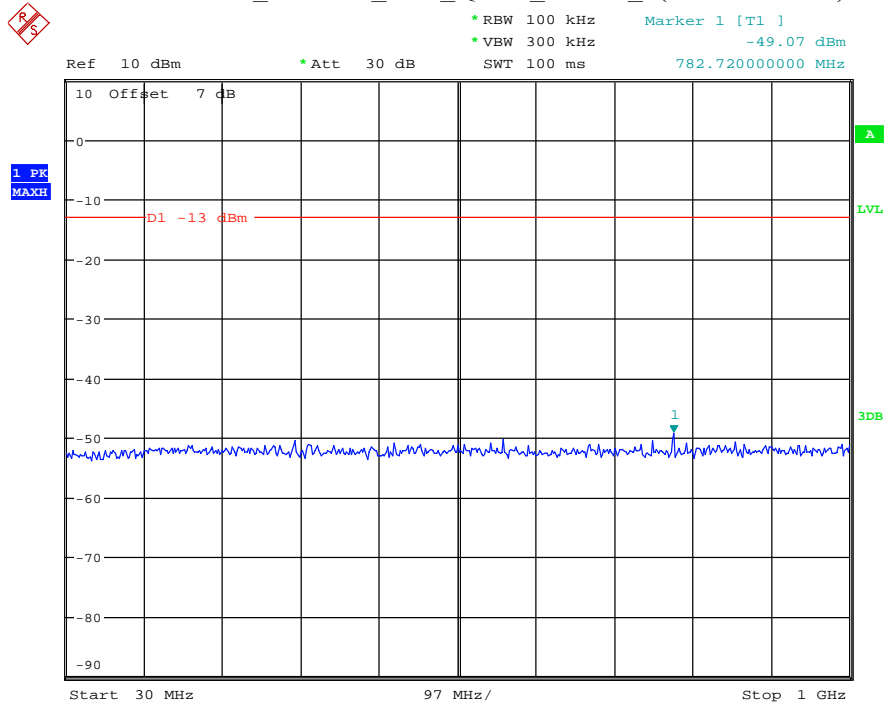

Please refer to following plots:

Band 2_1.4 MHz_Low_QPSK_RB6#0_1(30MHz-1GHz)

Date: 12.JUL.2021 23:29:27

Band 2_1.4 MHz_Low_QPSK_RB6#0_2(1GHz-20GHz)

Date: 12.JUL.2021 23:29:38

Band 2_1.4 MHz_Middle_QPSK_RB6#0_1(30MHz-1GHz)