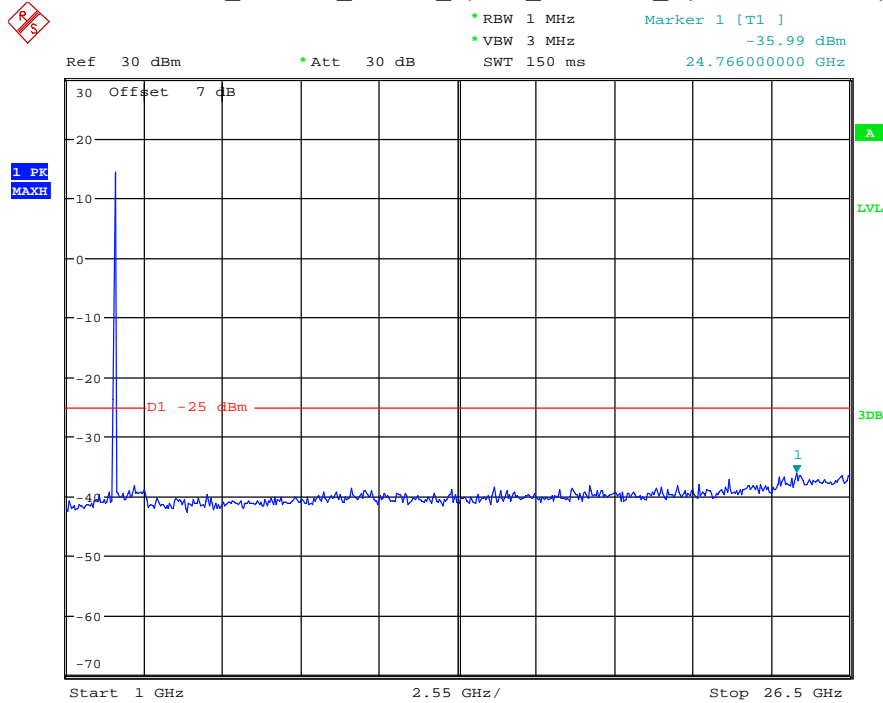

Band 41_20 MHz_Middle_QPSK_RB100#0_2(1GHz-26.5GHz)

Date: 13.JUL.2021 00:59:12