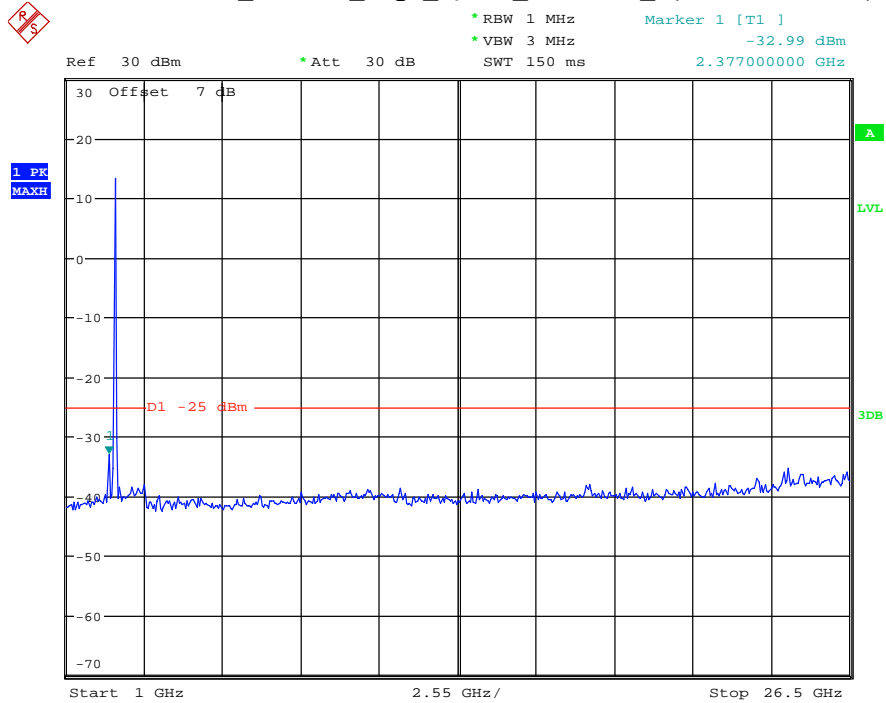

Band 38_20 MHz_High_QPSK_RB100#0_2(1GHz-26.5GHz)

Date: 13.JUL.2021 00:52:47