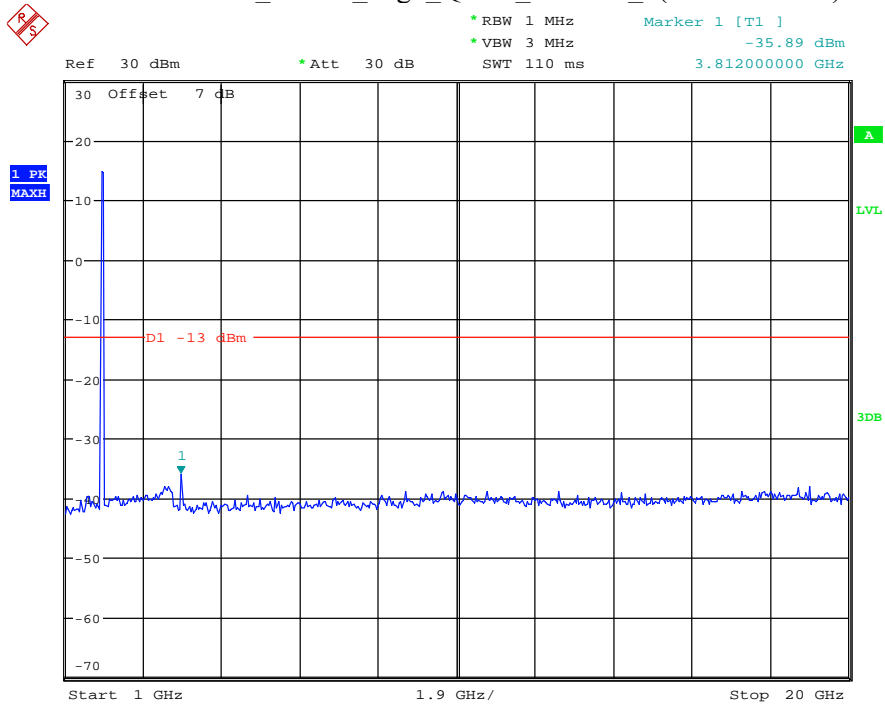

Date: 12.JUL.2021 23:33:01

Band 2_5 MHz_Middle_QPSK_RB25#0_2(1GHz-20GHz)

Date: 12.JUL.2021 23:33:13

Band 2_5 MHz_High_QPSK_RB25#0_1(30MHz-1GHz)

Date: 12.JUL.2021 23:33:34

Band 2_5 MHz_High_QPSK_RB25#0_2(1GHz-20GHz)