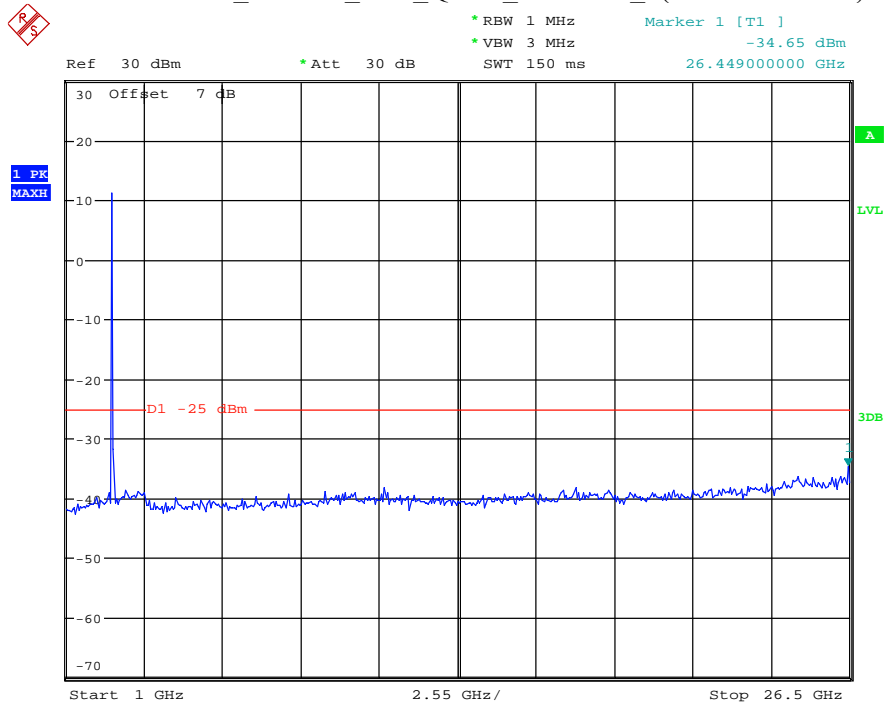

Band 7_20 MHz_Low_QPSK_RB100#0_2(1GHz-26.5GHz)

Date: 12.JUL.2021 23:54:59