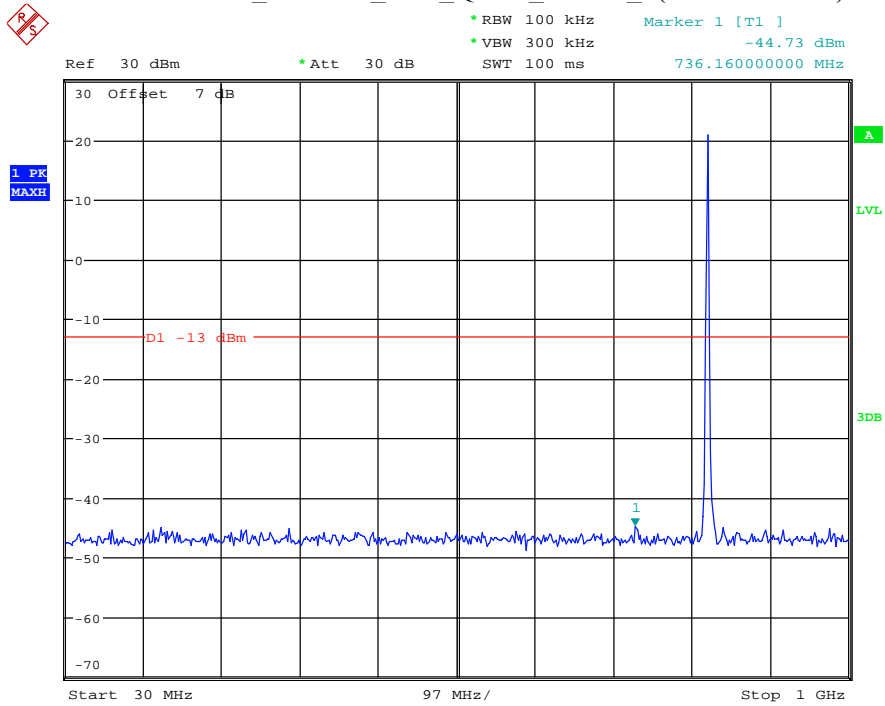

Band 5_1.4 MHz_Low_QPSK_RB6#0_1(30MHz-1GHz)

Date: 30.JUN.2021 20:11:18