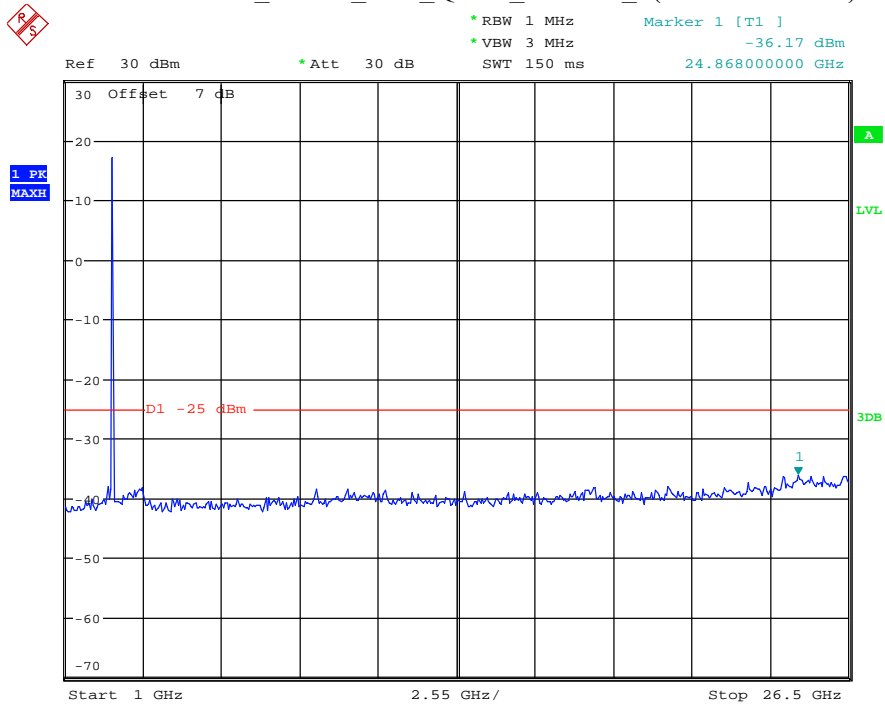

Date: 13.JUL.2021 00:52:35

Band 38_20 MHz_High_QPSK_RB100#0_2(1GHz-26.5GHz)

Date: 13.JUL.2021 00:52:47

Band 41_5 MHz_Low_QPSK_RB25#0_1(30MHz-1GHz)

Date: 13.JUL.2021 00:53:09

Band 41_5 MHz_Low_QPSK_RB25#0_2(1GHz-26.5GHz)