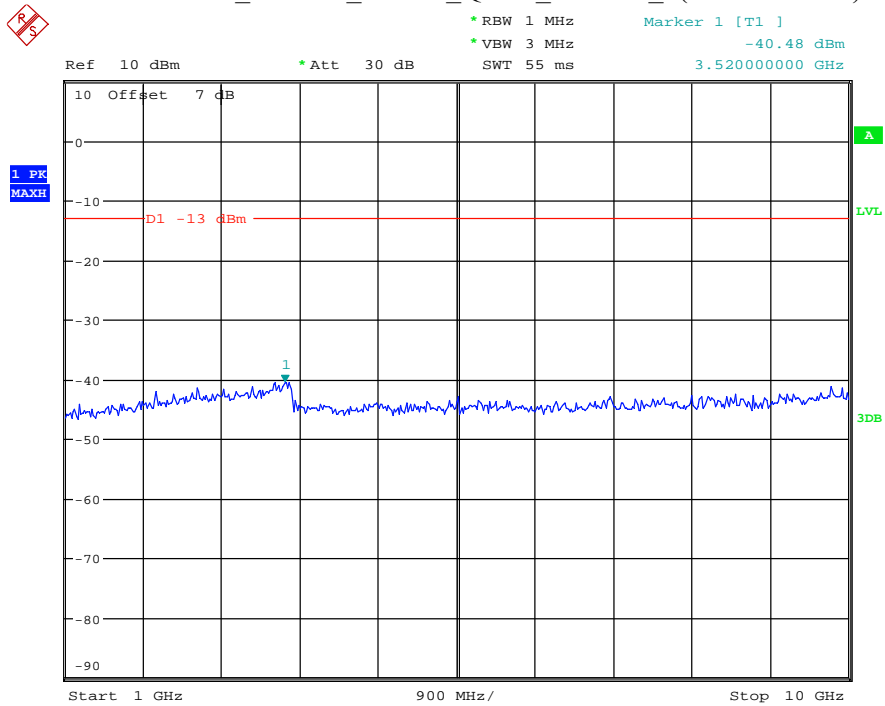

Band 5_10 MHz_Middle_QPSK_RB50#0_2(1GHz-10GHz)

Date: 30.JUN.2021 20:16:57