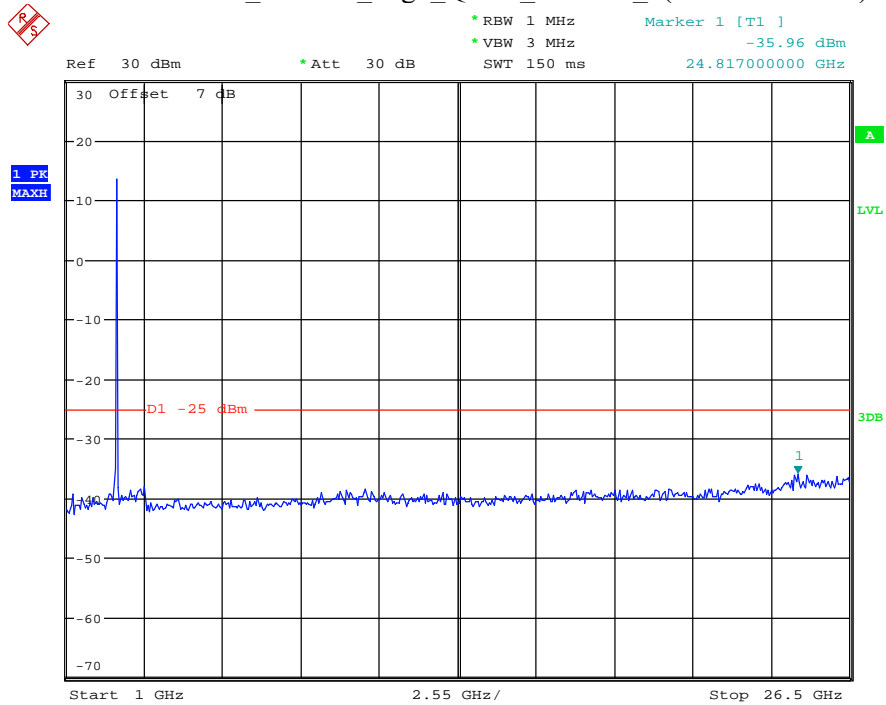

Band 41_15 MHz_High_QPSK_RB75#0_2(1GHz-26.5GHz)

Date: 13.JUL.2021 00:57:55