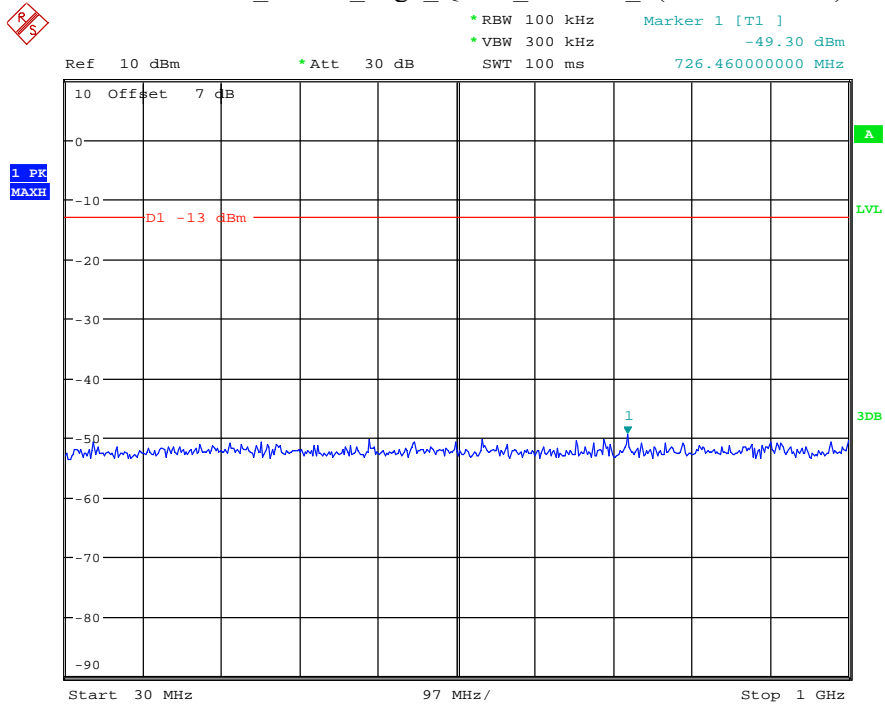

Band 2_3 MHz_High_QPSK_RB15#0_1(30MHz-1GHz)

Date: 12.JUL.2021 23:32:01