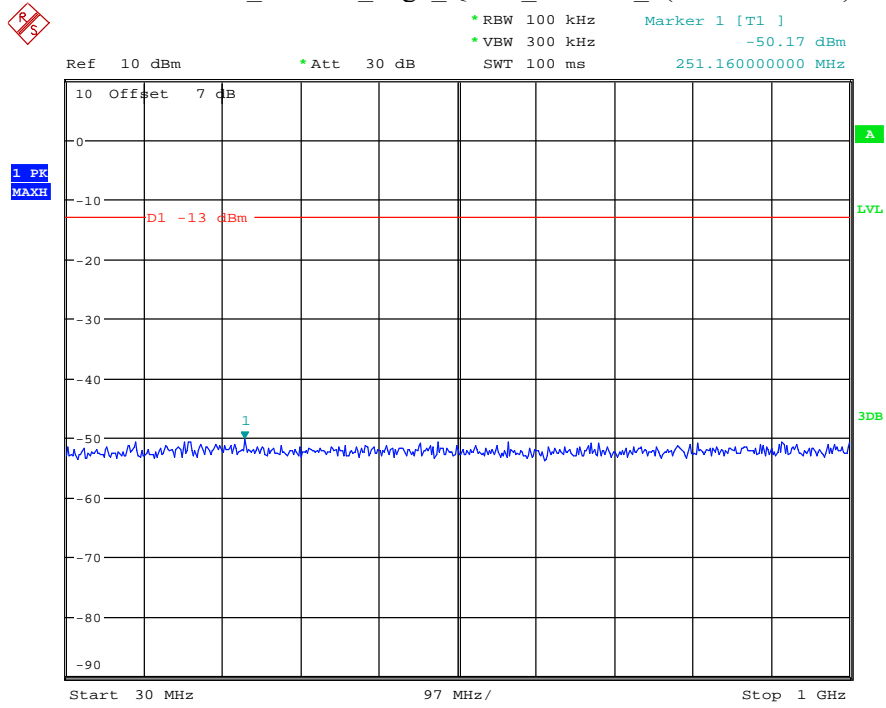

Band 4_15 MHz_High_QPSK_RB75#0_1(30MHz-1GHz)

Date: 12.JUL.2021 23:47:11