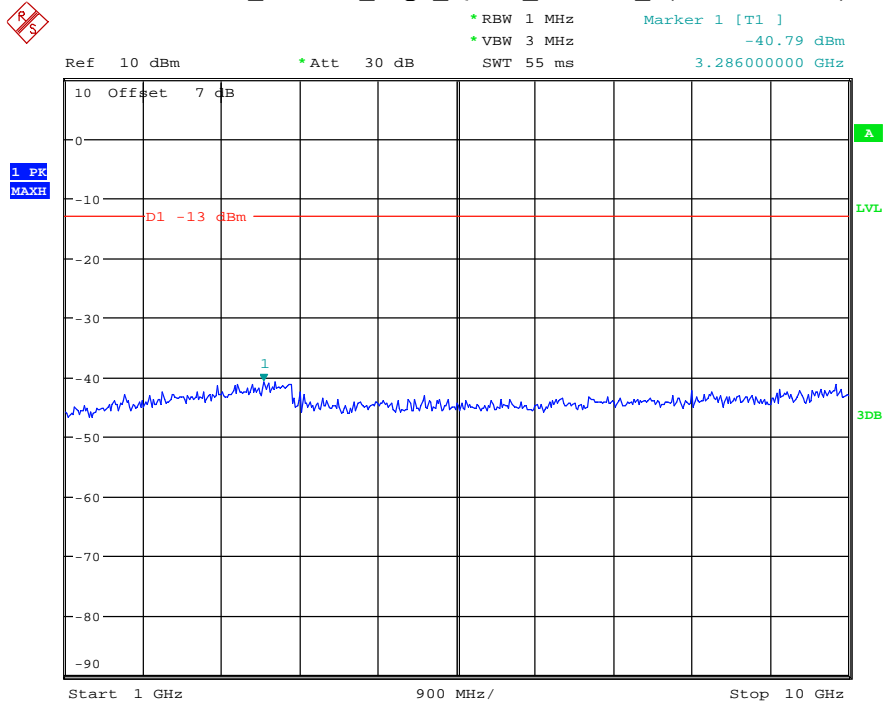

Date: 30.JUN.2021 20:16:45

Band 5_10 MHz_Middle_QPSK_RB50#0_2(1GHz-10GHz)

Date: 30.JUN.2021 20:16:57

Band 5_10 MHz_High_QPSK_RB50#0_1(30MHz-1GHz)

Date: 30.JUN.2021 20:17:17

Band 5_10 MHz_High_QPSK_RB50#0_2(1GHz-10GHz)

Date: 30.JUN.2021 20:17:28

Band 7_5 MHz_Low_QPSK_RB25#0_1(30MHz-1GHz)

Date: 12.JUL.2021 23:49:32

Band 7_5 MHz_Low_QPSK_RB25#0_2(1GHz-26.5GHz)

Date: 12.JUL.2021 23:49:43

Band 7_5 MHz_Middle_QPSK_RB25#0_1(30MHz-1GHz)