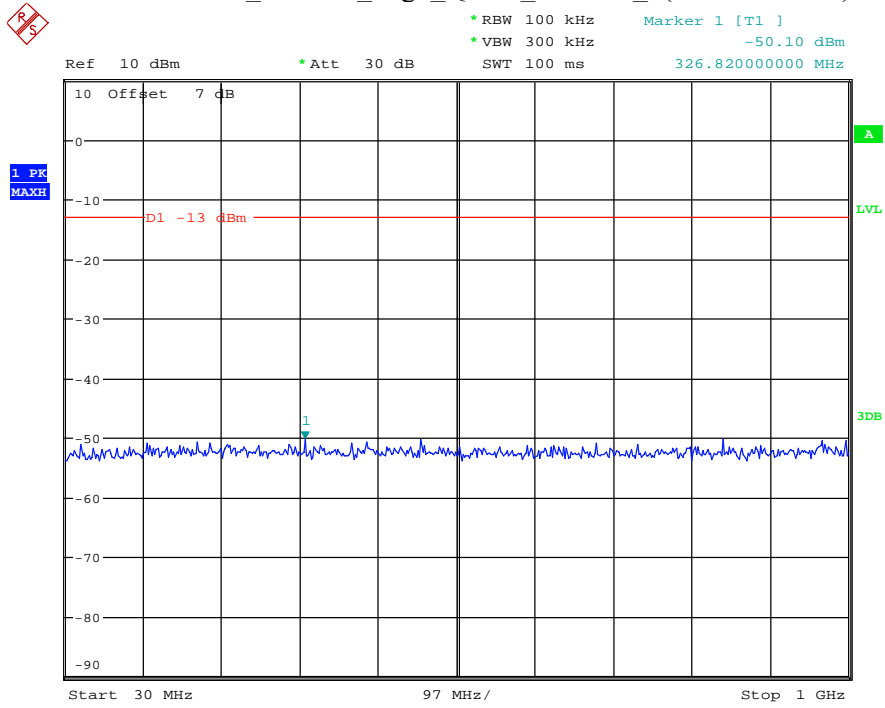

Band 2_10 MHz_High_QPSK_RB50#0_1(30MHz-1GHz)

Date: 12.JUL.2021 23:35:13