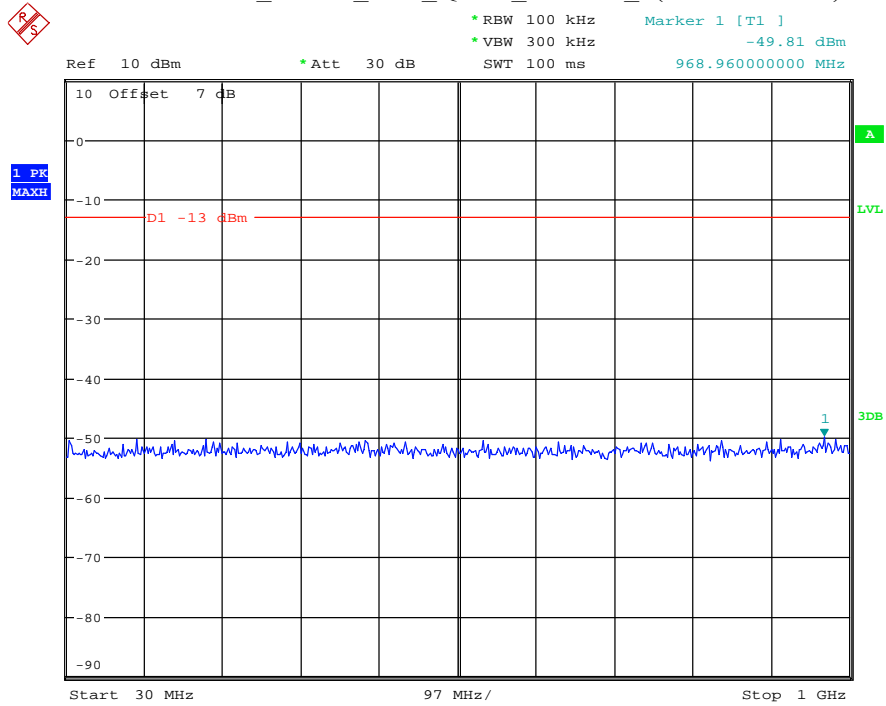

Band 4_5 MHz_Low_QPSK_RB25#0_1(30MHz-1GHz)

Date: 12.JUL.2021 23:42:40