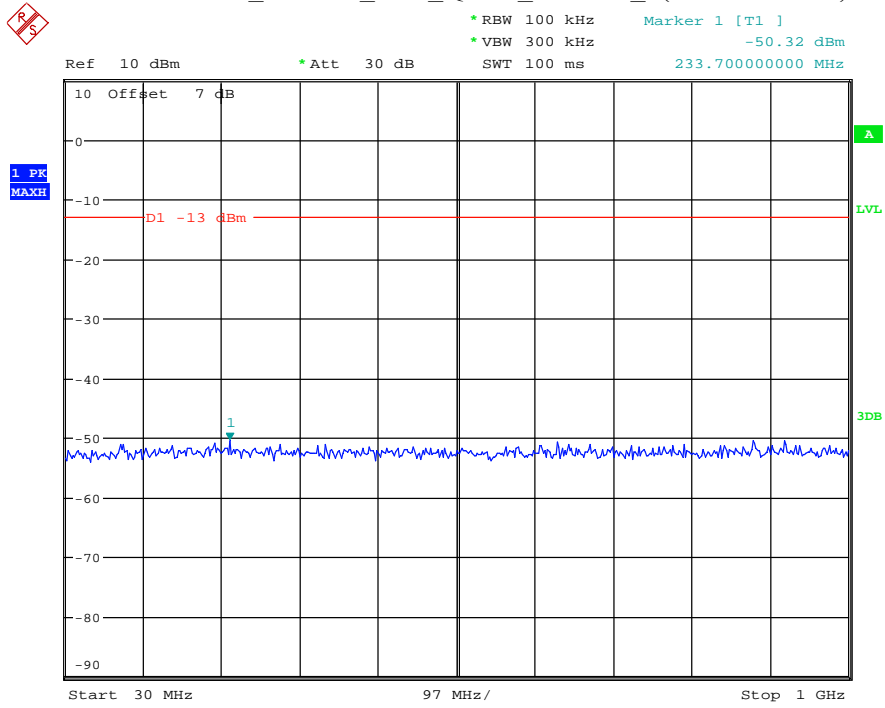

Band 2_10 MHz_Low_QPSK_RB50#0_1(30MHz-1GHz)

Date: 12.JUL.2021 23:34:07