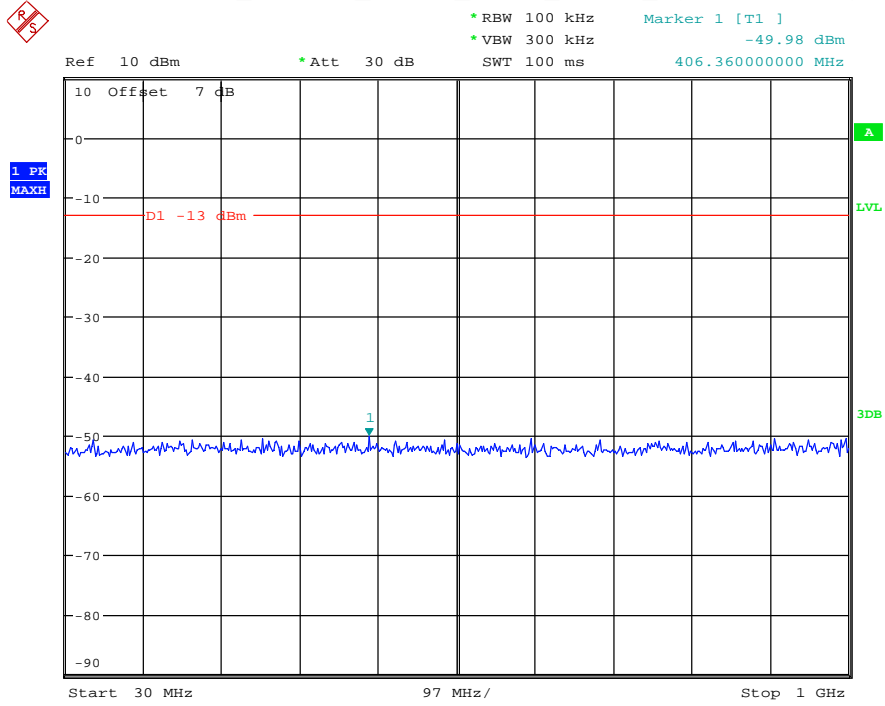

Date: 12.JUL.2021 23:39:08

Band 4_1.4 MHz_Low_QPSK_RB6#0_1(30MHz-1GHz)

Date: 12.JUL.2021 23:39:28

Band 4_1.4 MHz_Low_QPSK_RB6#0_2(1GHz-20GHz)

Date: 12.JUL.2021 23:39:39

Band 4_1.4 MHz_Middle_QPSK_RB6#0_1(30MHz-1GHz)