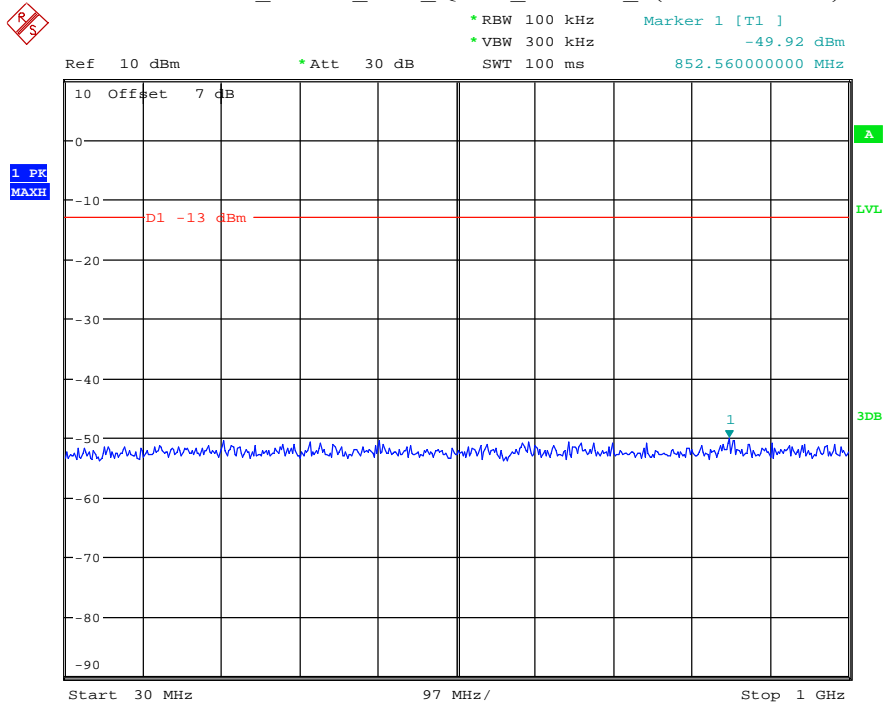

Band 4_3 MHz_Low_QPSK_RB15#0_1(30MHz-1GHz)

Date: 12.JUL.2021 23:41:00