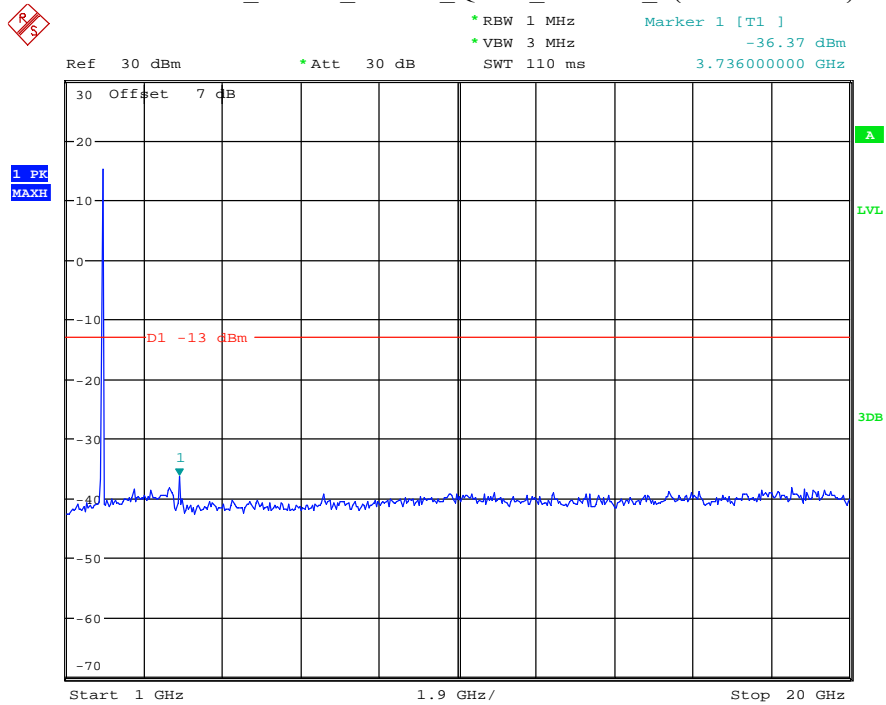

Band 2_5 MHz_Middle_QPSK_RB25#0_2(1GHz-20GHz)

Date: 12.JUL.2021 23:33:13