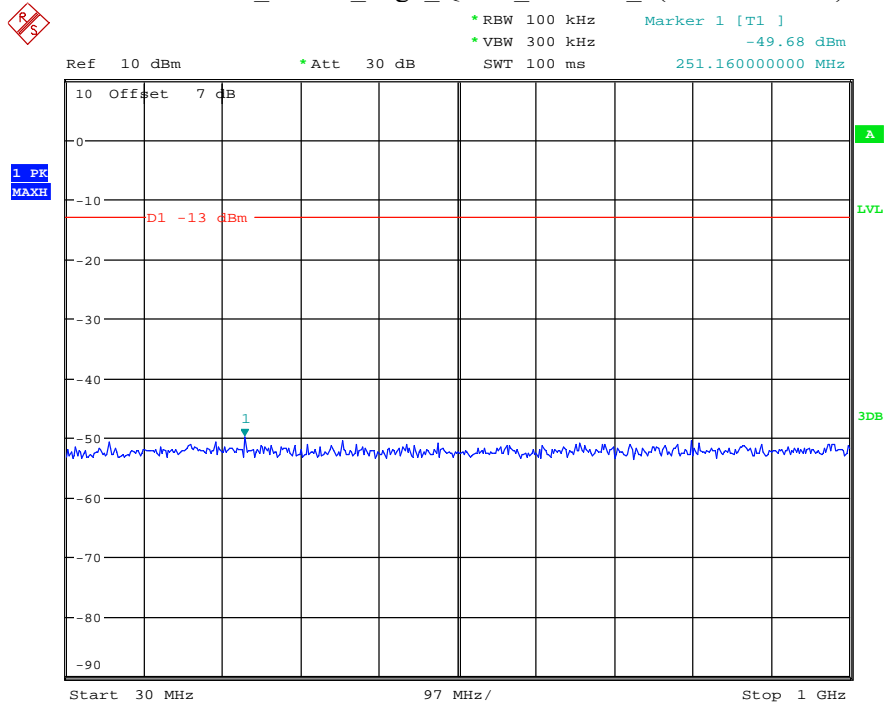

Band 4_5 MHz_High_QPSK_RB25#0_1(30MHz-1GHz)

Date: 12.JUL.2021 23:43:41