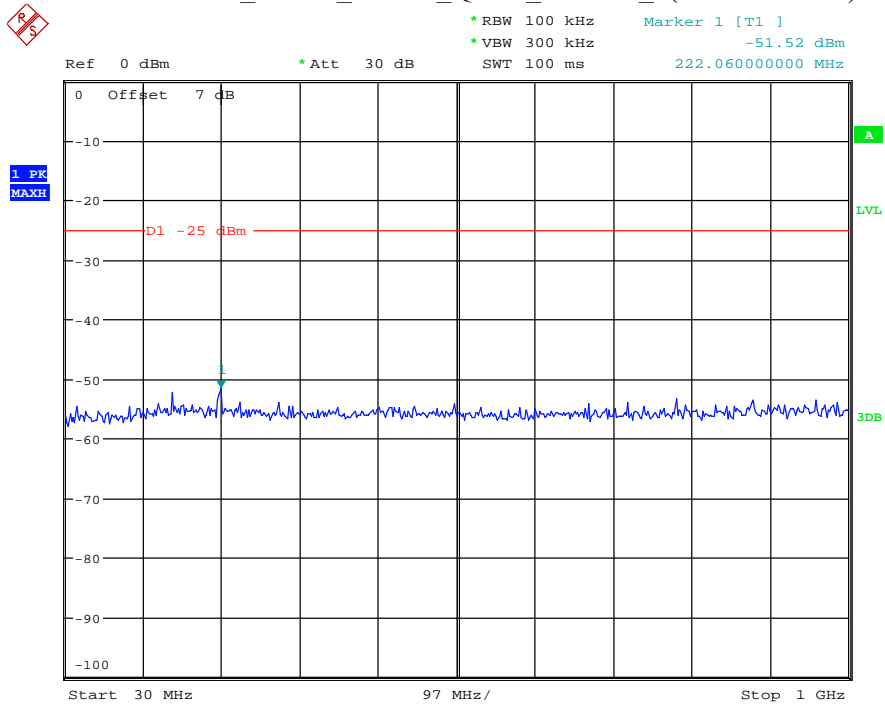

Date: 30.JUN.2021 20:17:28

Band 7_5 MHz_Low_QPSK_RB25#0_1(30MHz-1GHz)

Date: 12.JUL.2021 23:49:32

Band 7_5 MHz_Low_QPSK_RB25#0_2(1GHz-26.5GHz)

Date: 12.JUL.2021 23:49:43

Band 7_5 MHz_Middle_QPSK_RB25#0_1(30MHz-1GHz)