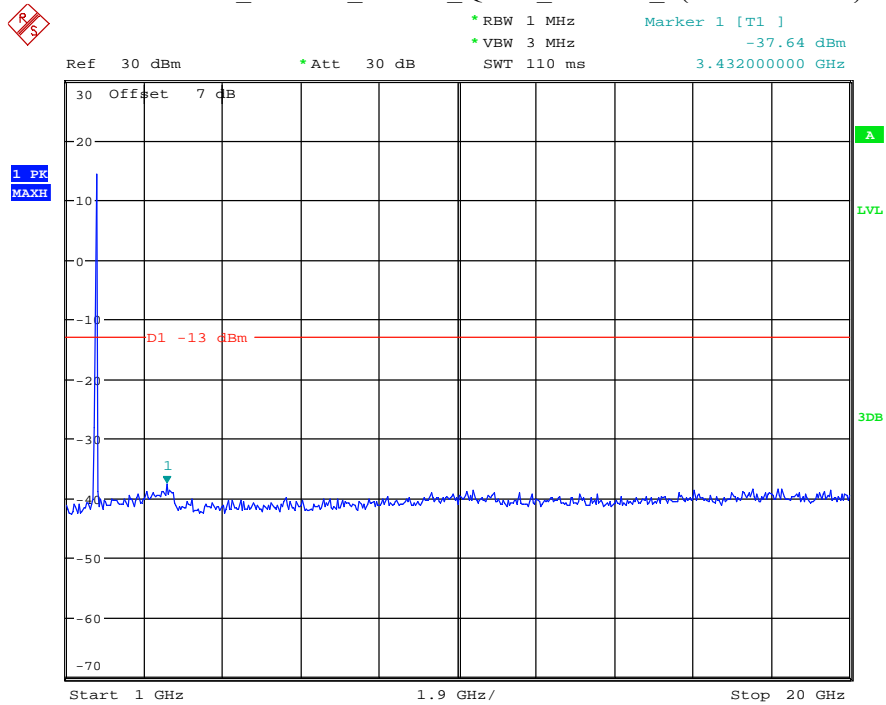

Band 4_15 MHz_Middle_QPSK_RB75#0_2(1GHz-20GHz)

Date: 12.JUL.2021 23:46:43