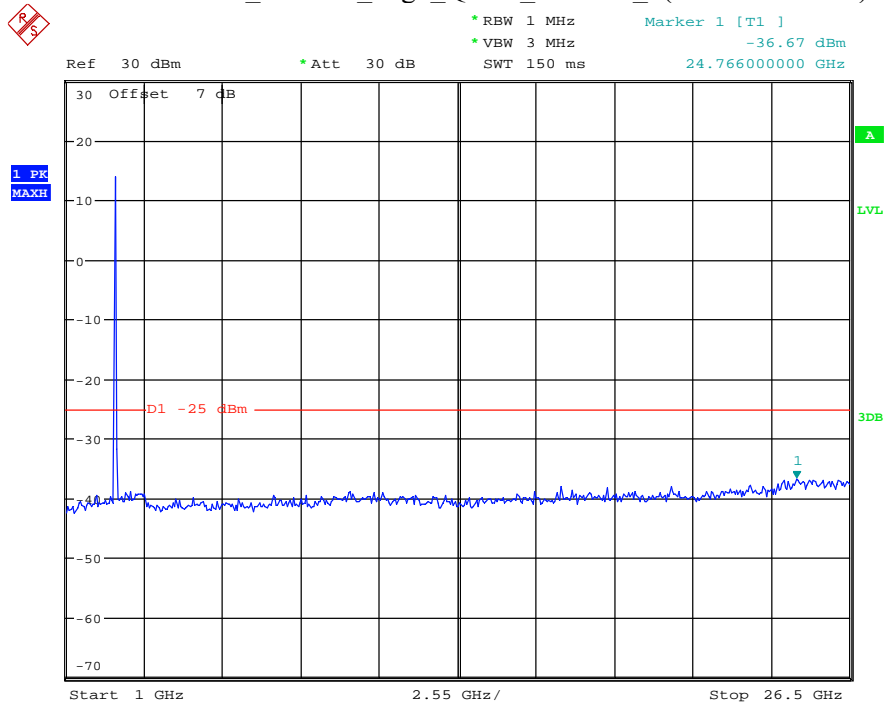

Band 38_15 MHz_High_QPSK_RB75#0_2(1GHz-26.5GHz)

Date: 13.JUL.2021 00:50:58