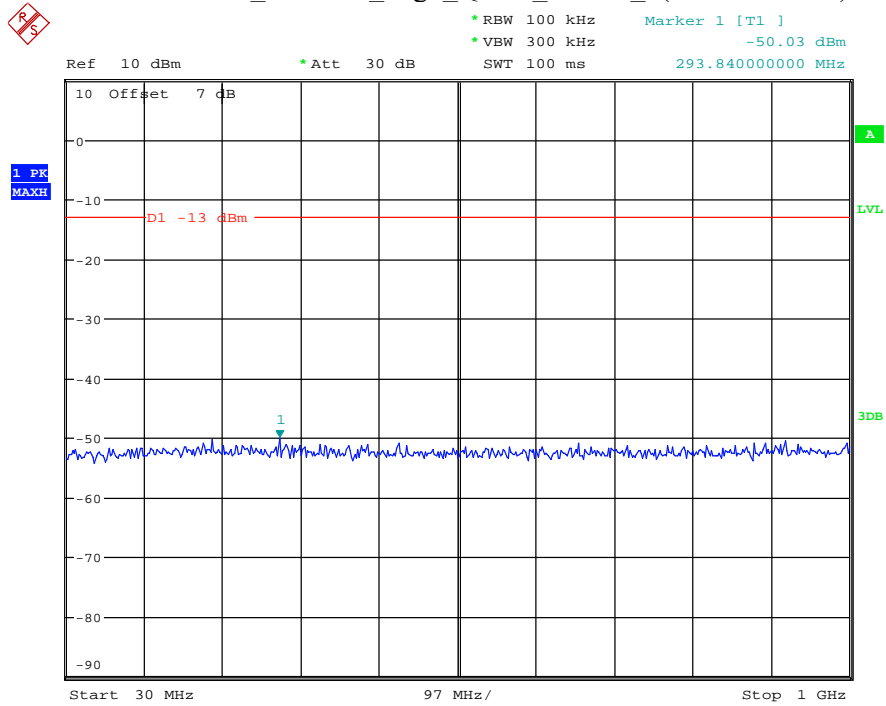

Band 2_1.4 MHz_High_QPSK_RB6#0_1(30MHz-1GHz)

Date: 12.JUL.2021 23:30:25