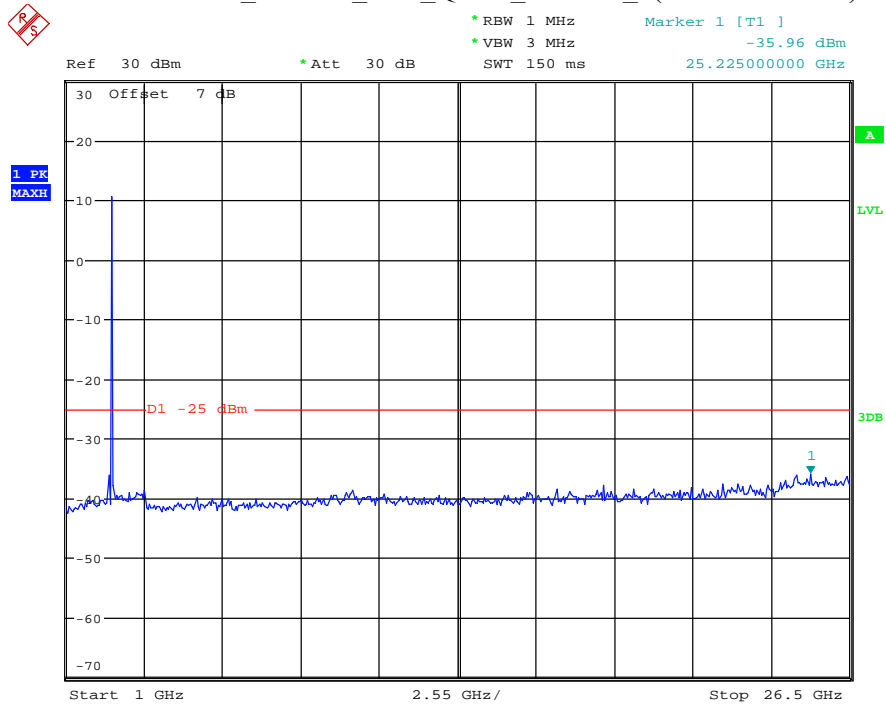

Band 7_15 MHz_Low_QPSK_RB75#0_2(1GHz-26.5GHz)

Date: 12.JUL.2021 23:53:09