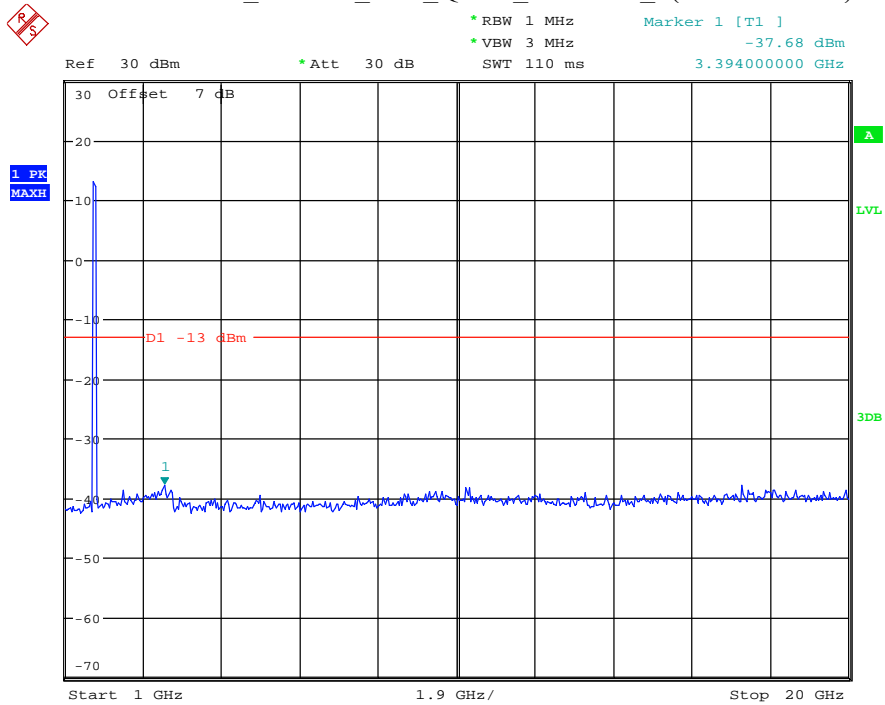

Band 4_20 MHz_Low_QPSK_RB100#0_2(1GHz-20GHz)

Date: 12.JUL.2021 23:48:00