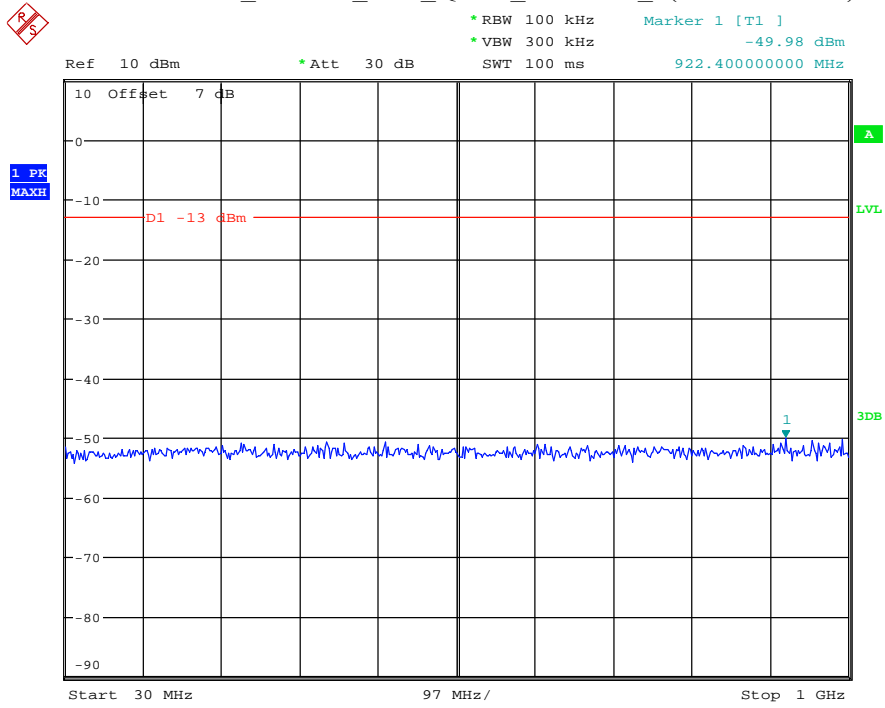

Band 4_20 MHz_Low_QPSK_RB100#0_1(30MHz-1GHz)

Date: 12.JUL.2021 23:47:49