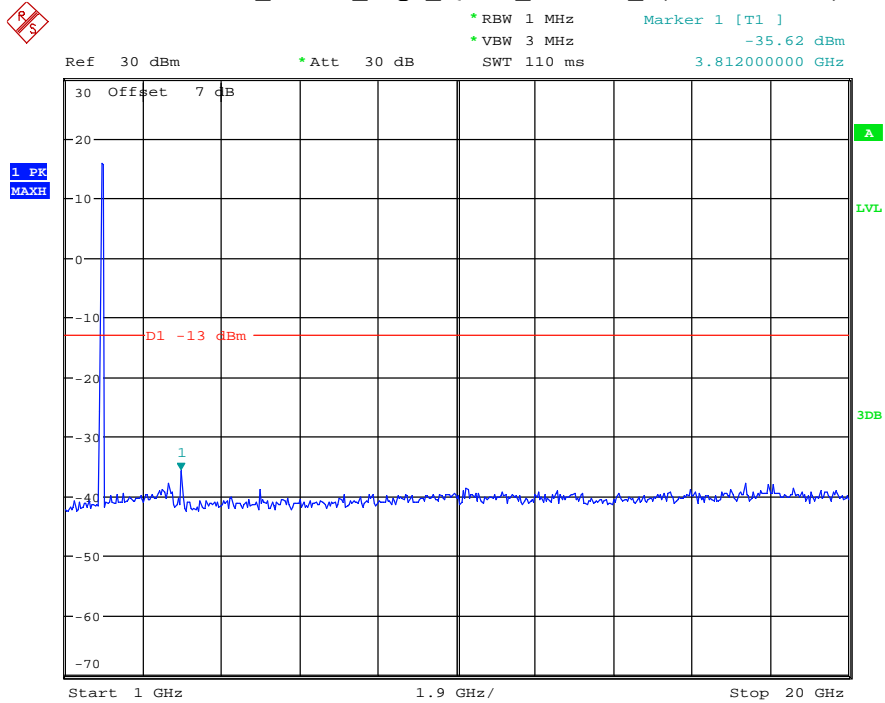

Date: 12.JUL.2021 23:31:28

Band 2_3 MHz_Middle_QPSK_RB15#0_2(1GHz-20GHz)

Date: 12.JUL.2021 23:31:40

Band 2_3 MHz_High_QPSK_RB15#0_1(30MHz-1GHz)

Date: 12.JUL.2021 23:32:01

Band 2_3 MHz_High_QPSK_RB15#0_2(1GHz-20GHz)