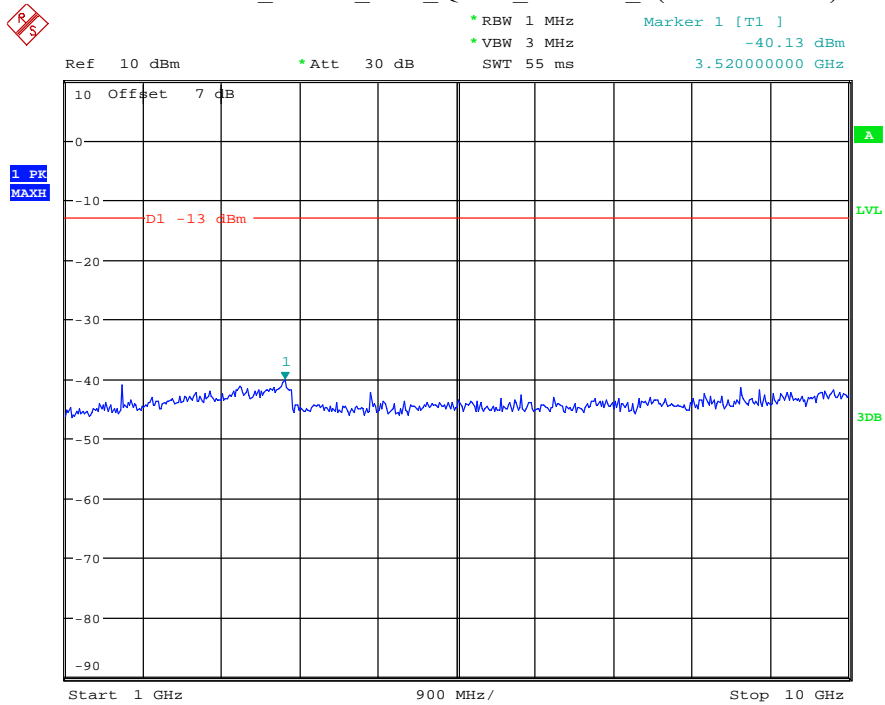

Band 5_3 MHz_Low_QPSK_RB15#0_2(1GHz-10GHz)

Date: 30.JUN.2021 20:13:05