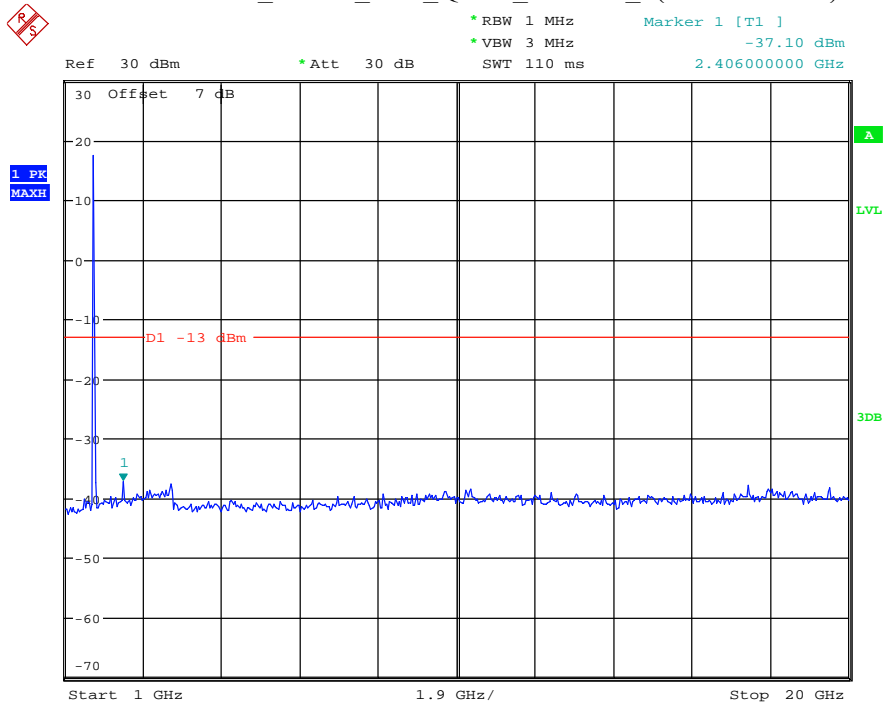

Band 4_3 MHz_Low_QPSK_RB15#0_2(1GHz-20GHz)

Date: 12.JUL.2021 23:41:12