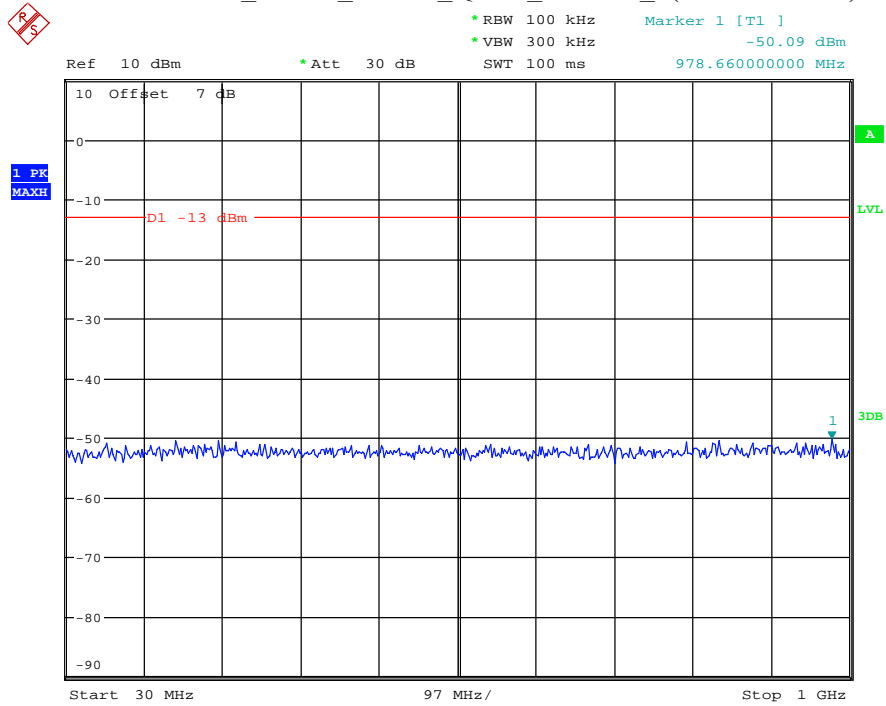

Date: 12.JUL.2021 23:32:12

Band 2_5 MHz_Low_QPSK_RB25#0_1(30MHz-1GHz)

Date: 12.JUL.2021 23:32:32

Band 2_5 MHz_Low_QPSK_RB25#0_2(1GHz-20GHz)

Date: 12.JUL.2021 23:32:44

Band 2_5 MHz_Middle_QPSK_RB25#0_1(30MHz-1GHz)