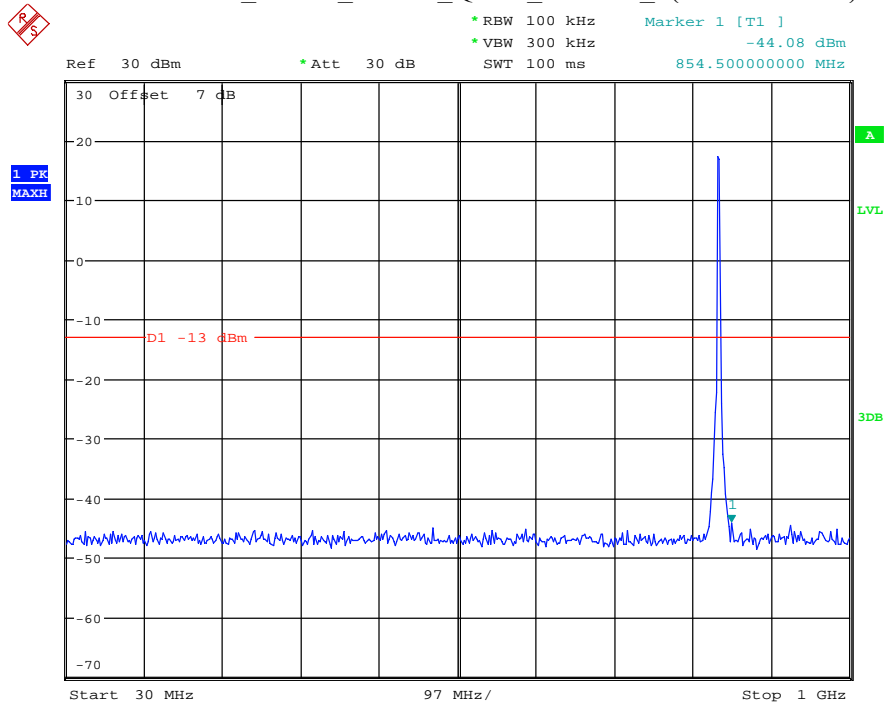

Date: 30.JUN.2021 20:12:31

Band 5_3 MHz_Low_QPSK_RB15#0_1(30MHz-1GHz)

Date: 30.JUN.2021 20:12:54

Band 5_3 MHz_Low_QPSK_RB15#0_2(1GHz-10GHz)

Date: 30.JUN.2021 20:13:05

Band 5_3 MHz_Middle_QPSK_RB15#0_1(30MHz-1GHz)