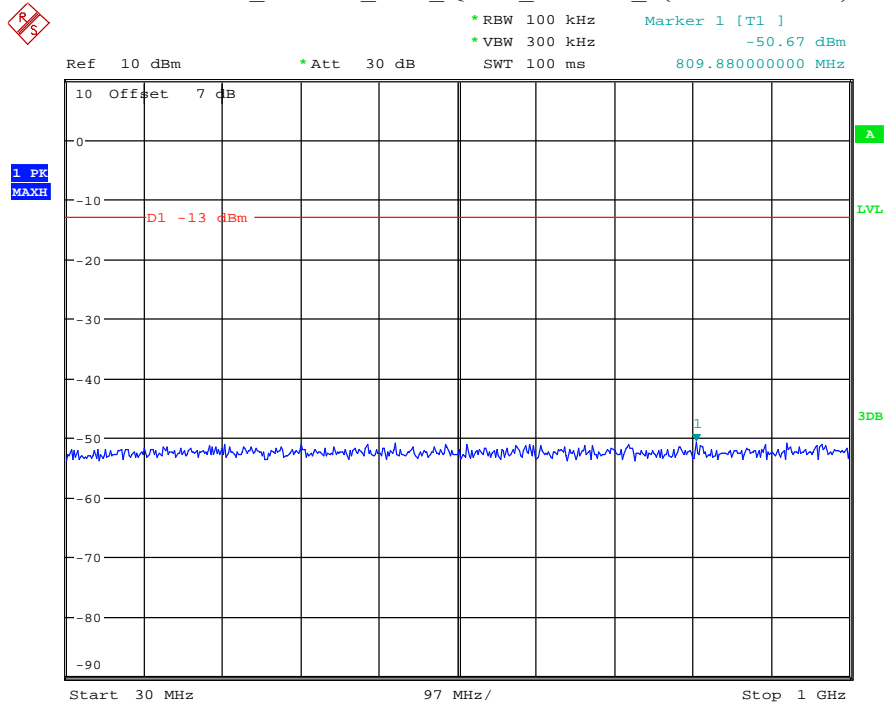

Band 4_15 MHz_Low_QPSK_RB75#0_1(30MHz-1GHz)

Date: 12.JUL.2021 23:45:56