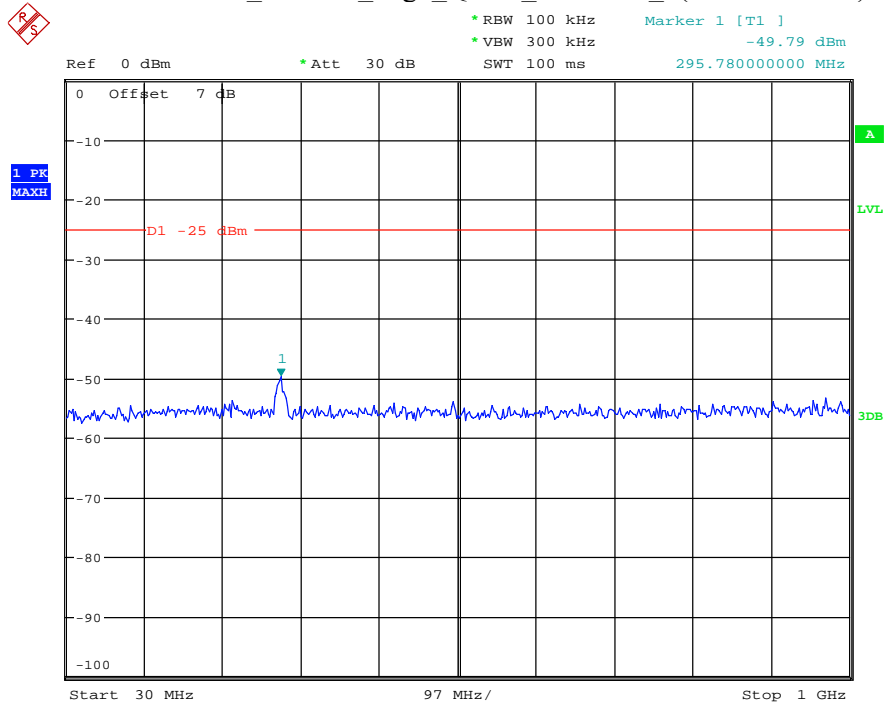

Date: 13.JUL.2021 00:51:35

Band 38_20 MHz_Middle_QPSK_RB100#0_1(30MHz-1GHz)

Date: 13.JUL.2021 00:51:59

Band 38_20 MHz_Middle_QPSK_RB100#0_2(1GHz-26.5GHz)

Date: 13.JUL.2021 00:52:11

Band 38_20 MHz_High_QPSK_RB100#0_1(30MHz-1GHz)