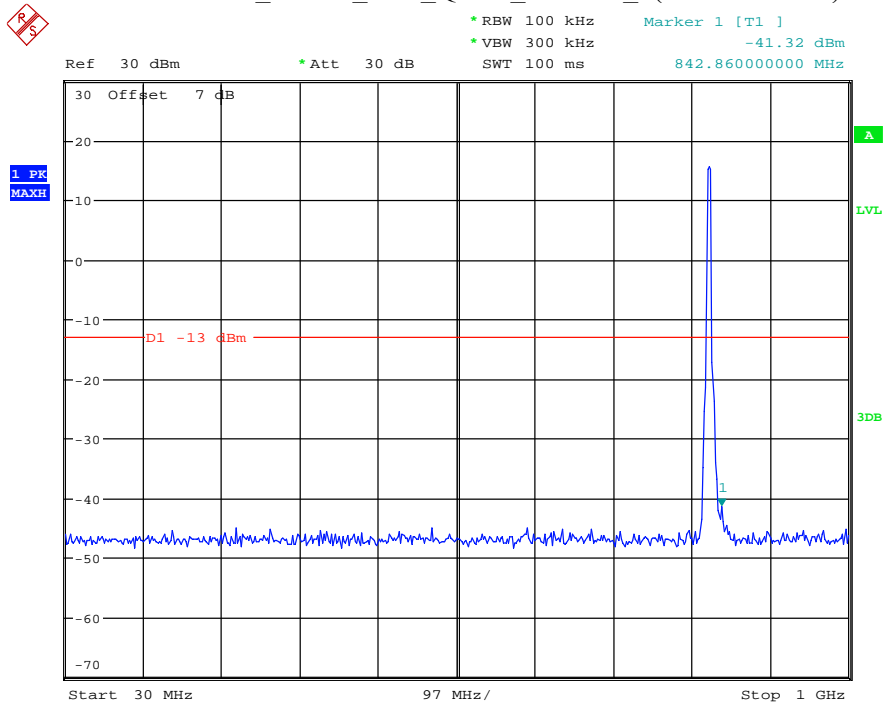

Band 5_5 MHz_Low_QPSK_RB25#0_1(30MHz-1GHz)

Date: 30.JUN.2021 20:14:26