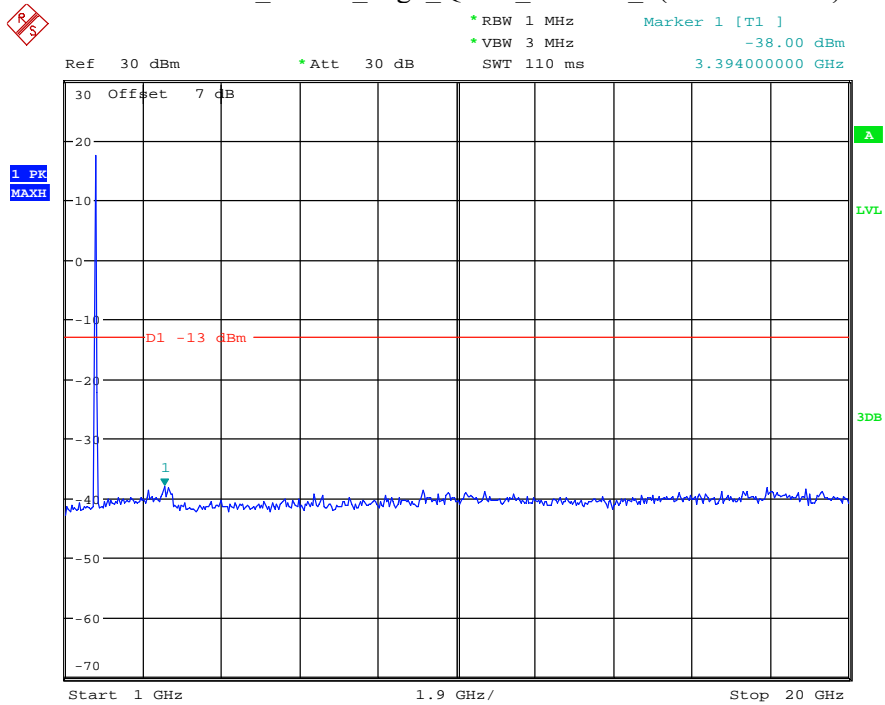

Date: 12.JUL.2021 23:41:33

Band 4_3 MHz_Middle_QPSK_RB15#0_2(1GHz-20GHz)

Date: 12.JUL.2021 23:41:44

Band 4_3 MHz_High_QPSK_RB15#0_1(30MHz-1GHz)

Date: 12.JUL.2021 23:42:05

Band 4_3 MHz_High_QPSK_RB15#0_2(1GHz-20GHz)