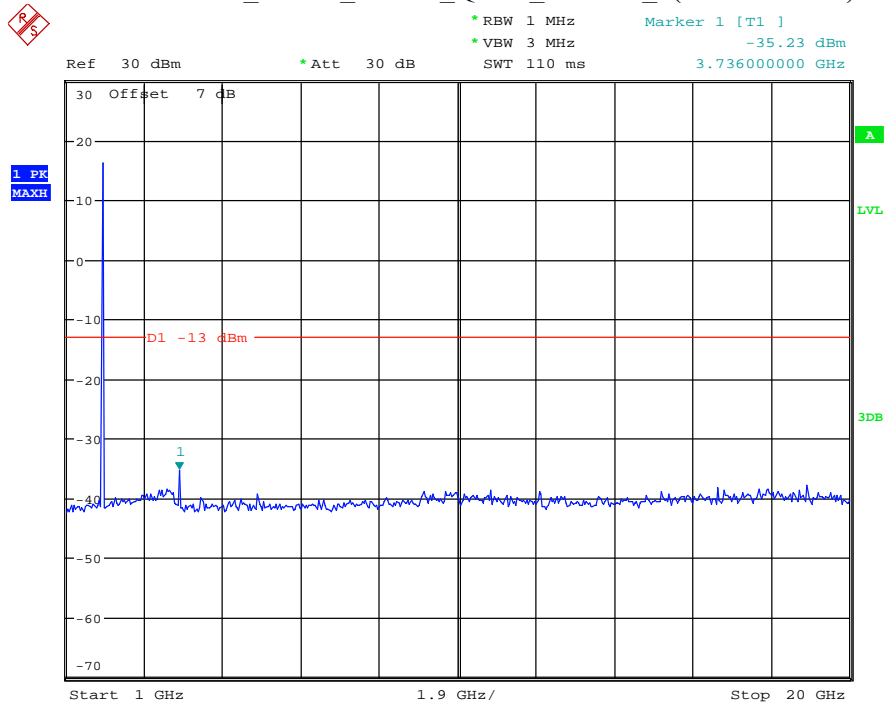

Band 2_3 MHz_Middle_QPSK_RB15#0_2(1GHz-20GHz)

Date: 12.JUL.2021 23:31:40