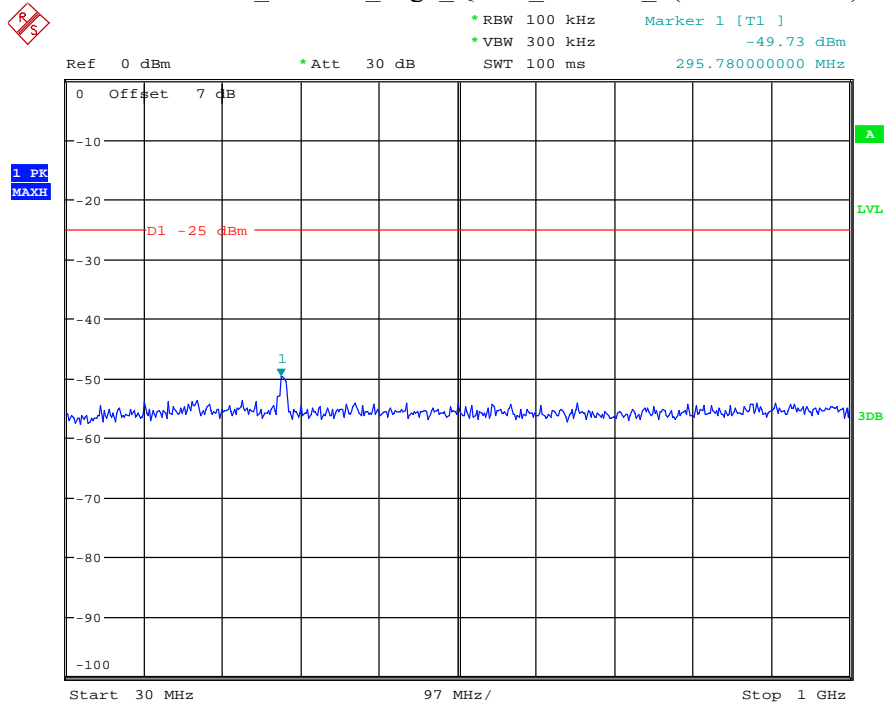

Date: 13.JUL.2021 00:49:46

Band 38_15 MHz_Middle_QPSK_RB75#0_1(30MHz-1GHz)

Date: 13.JUL.2021 00:50:10

Band 38_15 MHz_Middle_QPSK_RB75#0_2(1GHz-26.5GHz)

Date: 13.JUL.2021 00:50:22

Band 38_15 MHz_High_QPSK_RB75#0_1(30MHz-1GHz)