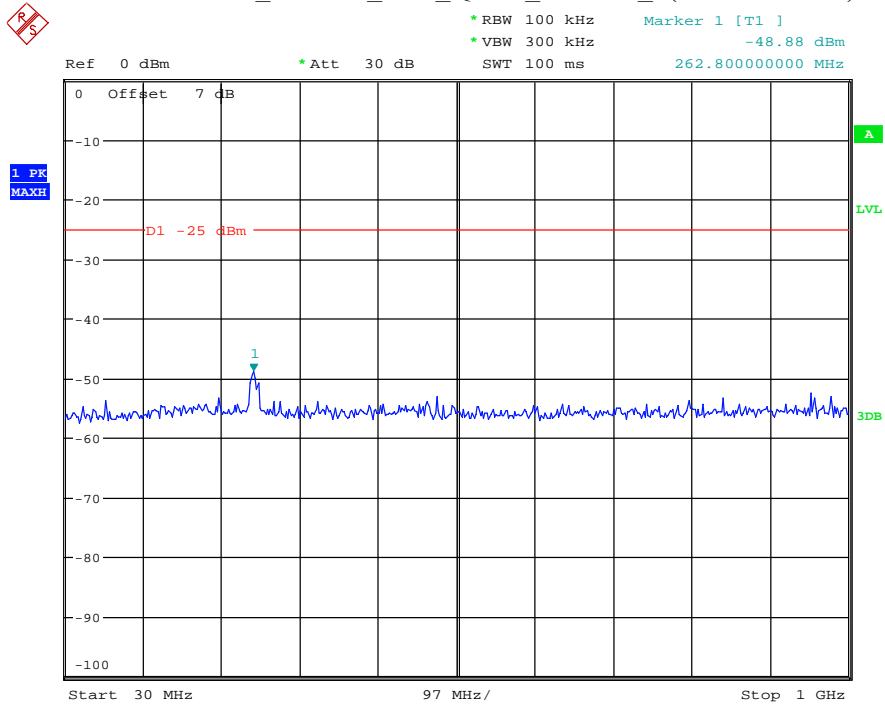

Band 38_15 MHz_Low_QPSK_RB75#0_1(30MHz-1GHz)

Date: 13.JUL.2021 00:49:34