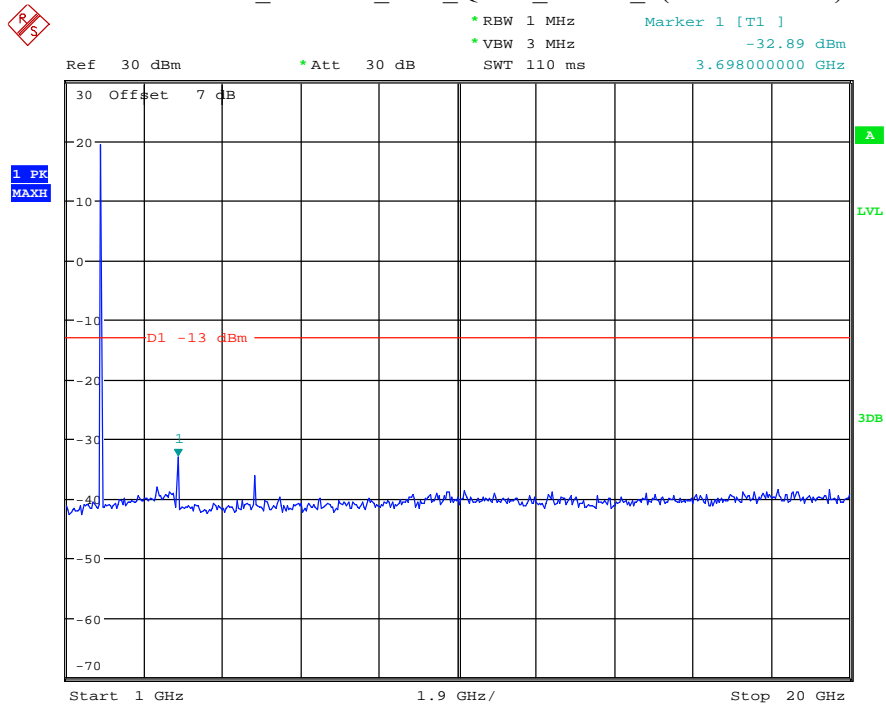

Please refer to following plots:

Band 2_1.4 MHz_Low_QPSK_RB6#0_1(30MHz-1GHz)

Date: 12.JUL.2021 23:29:27

Band 2_1.4 MHz_Low_QPSK_RB6#0_2(1GHz-20GHz)

Date: 12.JUL.2021 23:29:38

Band 2_1.4 MHz_Middle_QPSK_RB6#0_1(30MHz-1GHz)