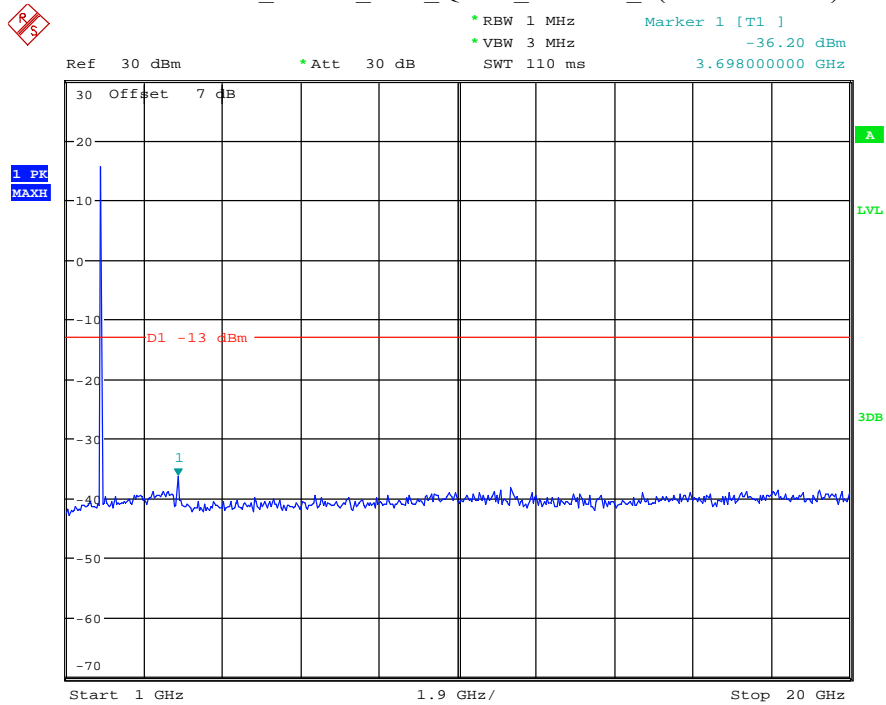

Band 2_5 MHz_Low_QPSK_RB25#0_2(1GHz-20GHz)

Date: 12.JUL.2021 23:32:44