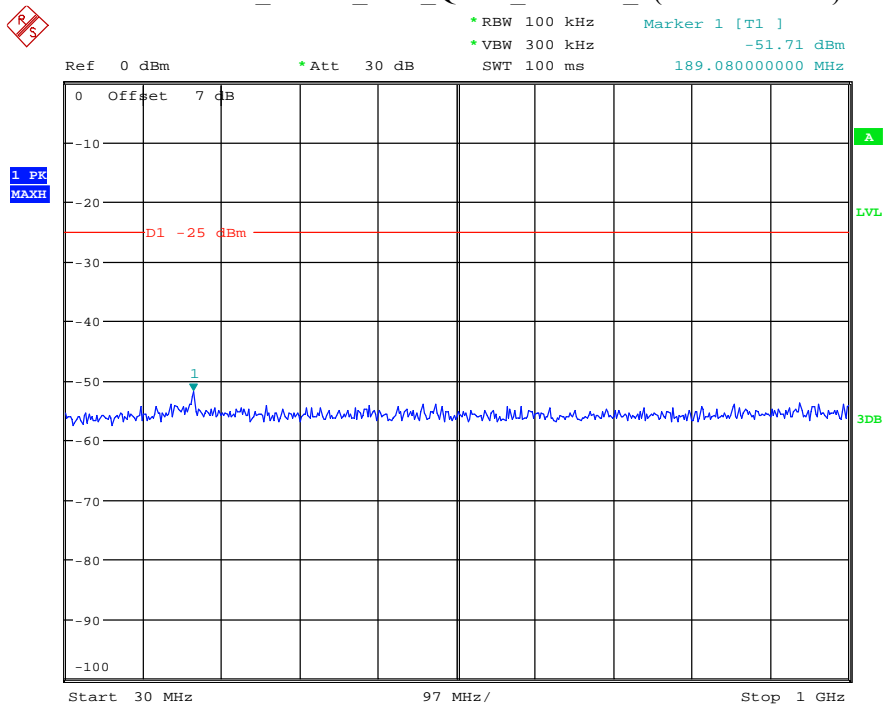

Band 7_5 MHz_Low_QPSK_RB25#0_1(30MHz-1GHz)

Date: 12.JUL.2021 23:49:32