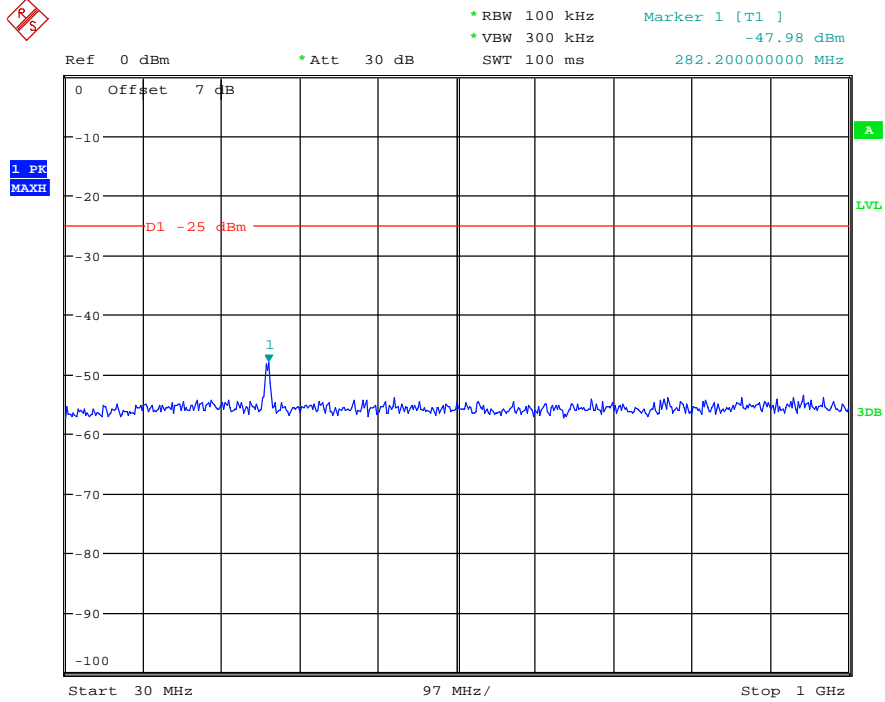

Band 41_10 MHz_Middle_QPSK_RB50#0_1(30MHz-1GHz)

Date: 13.JUL.2021 00:55:19