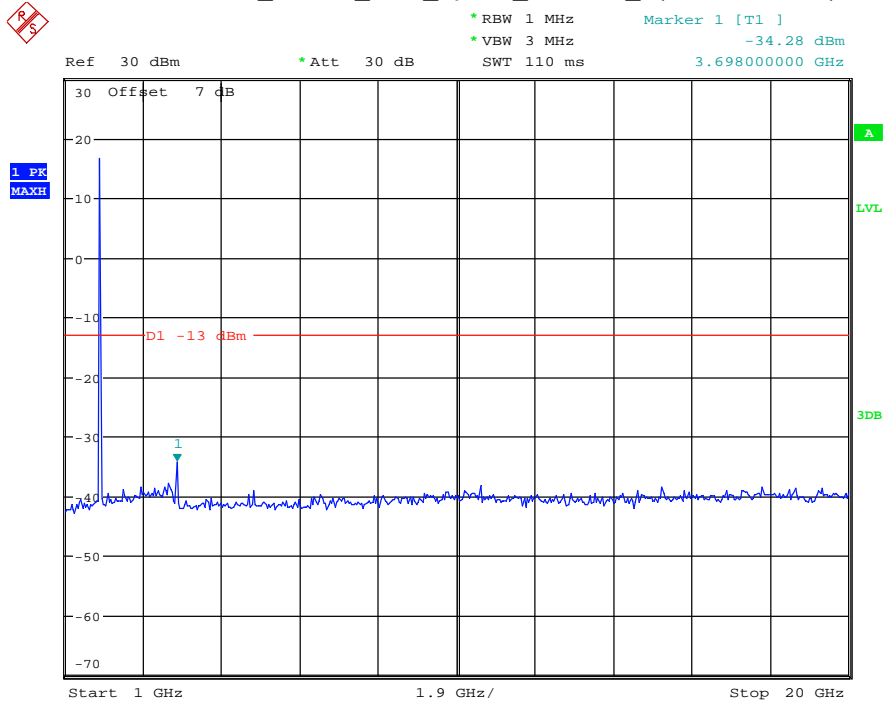

Band 2_3 MHz_Low_QPSK_RB15#0_2(1GHz-20GHz)

Date: 12.JUL.2021 23:31:08