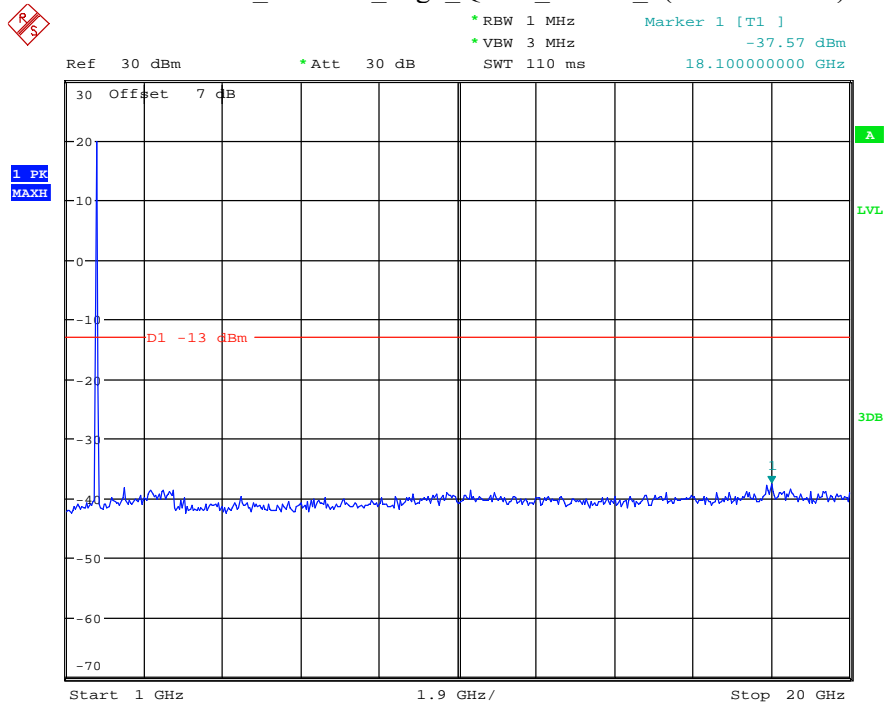

Date: 12.JUL.2021 23:40:00

Band 4_1.4 MHz_Middle_QPSK_RB6#0_2(1GHz-20GHz)

Date: 12.JUL.2021 23:40:12

Band 4_1.4 MHz_High_QPSK_RB6#0_1(30MHz-1GHz)

Date: 12.JUL.2021 23:40:29

Band 4_1.4 MHz_High_QPSK_RB6#0_2(1GHz-20GHz)