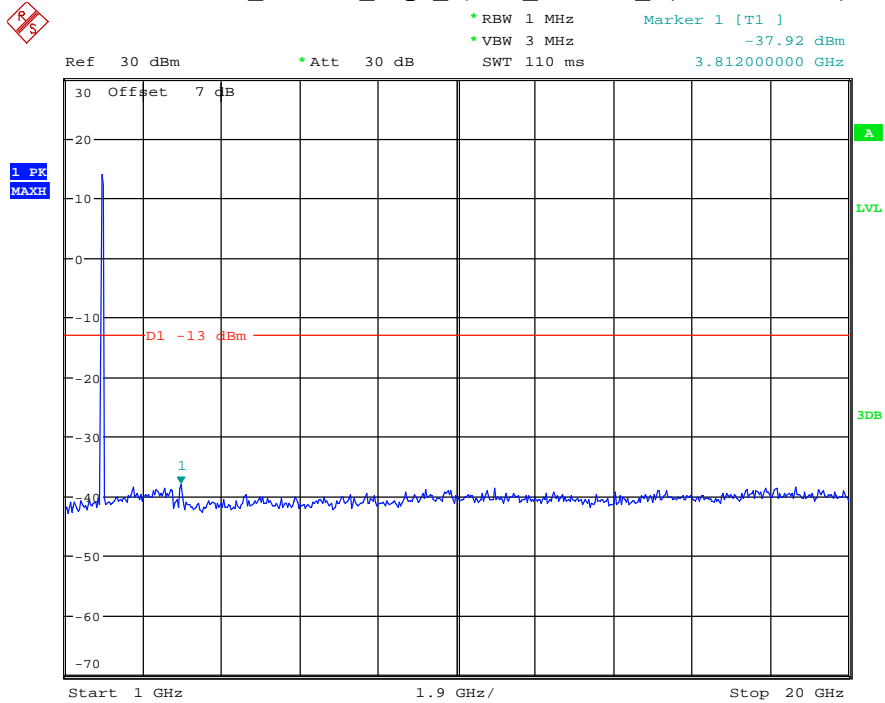

Date: 12.JUL.2021 23:34:42

Band 2_10 MHz_Middle_QPSK_RB50#0_2(1GHz-20GHz)

Date: 12.JUL.2021 23:34:53

Band 2_10 MHz_High_QPSK_RB50#0_1(30MHz-1GHz)

Date: 12.JUL.2021 23:35:13

Band 2_10 MHz_High_QPSK_RB50#0_2(1GHz-20GHz)