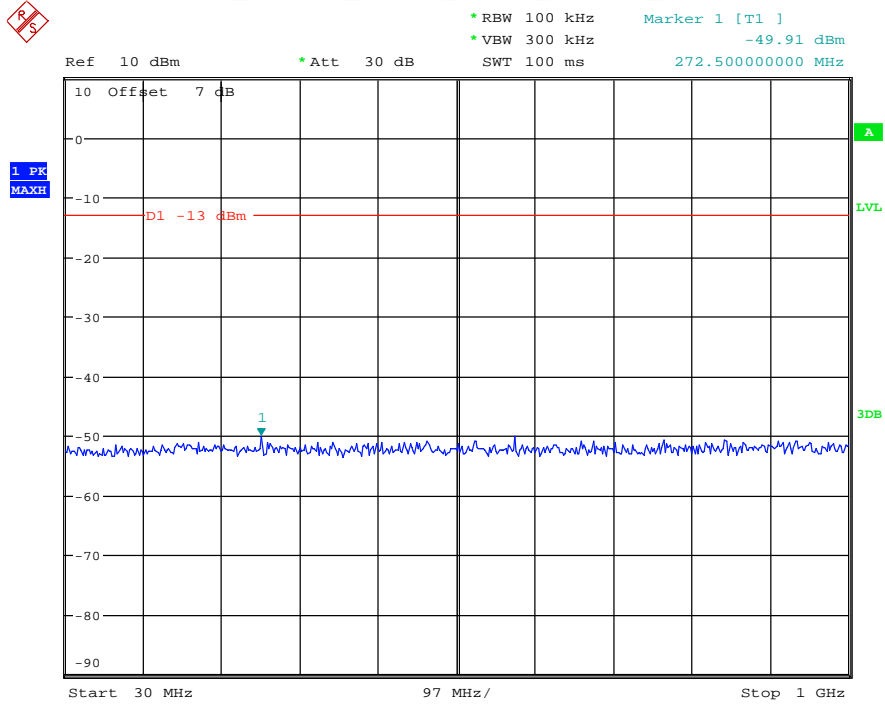

Date: 12.JUL.2021 23:33:45

Band 2_10 MHz_Low_QPSK_RB50#0_1(30MHz-1GHz)

Date: 12.JUL.2021 23:34:07

Band 2_10 MHz_Low_QPSK_RB50#0_2(1GHz-20GHz)

Date: 12.JUL.2021 23:34:19

Band 2_10 MHz_Middle_QPSK_RB50#0_1(30MHz-1GHz)