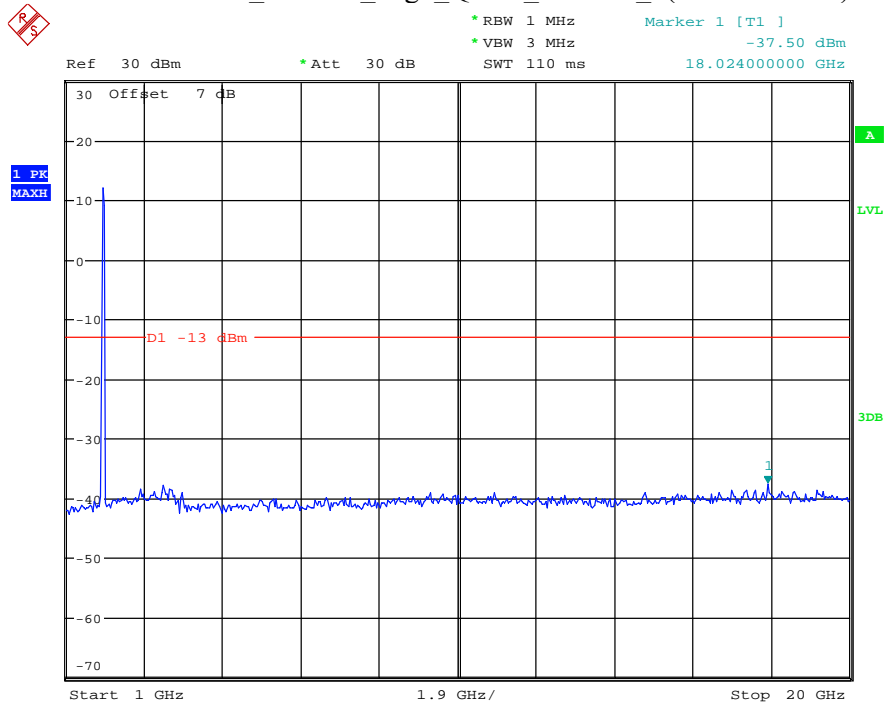

Date: 12.JUL.2021 23:36:27

Band 2_15 MHz_Middle_QPSK_RB75#0_2(1GHz-20GHz)

Date: 12.JUL.2021 23:36:38

Band 2_15 MHz_High_QPSK_RB75#0_1(30MHz-1GHz)

Date: 12.JUL.2021 23:37:03

Band 2_15 MHz_High_QPSK_RB75#0_2(1GHz-20GHz)