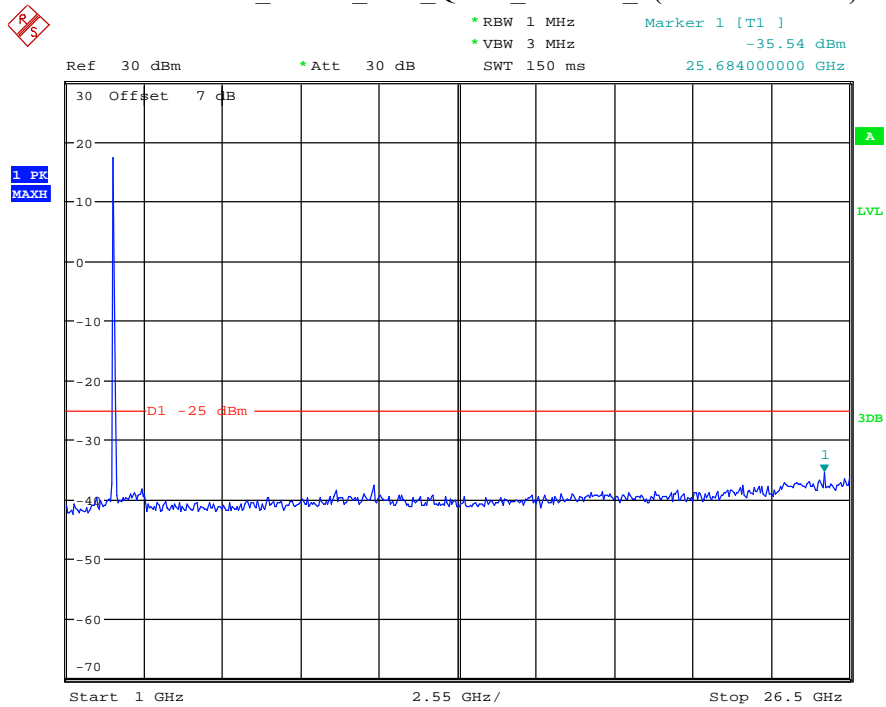

Band 38_5 MHz_Low_QPSK_RB25#0_2(1GHz-26.5GHz)

Date: 13.JUL.2021 00:46:27