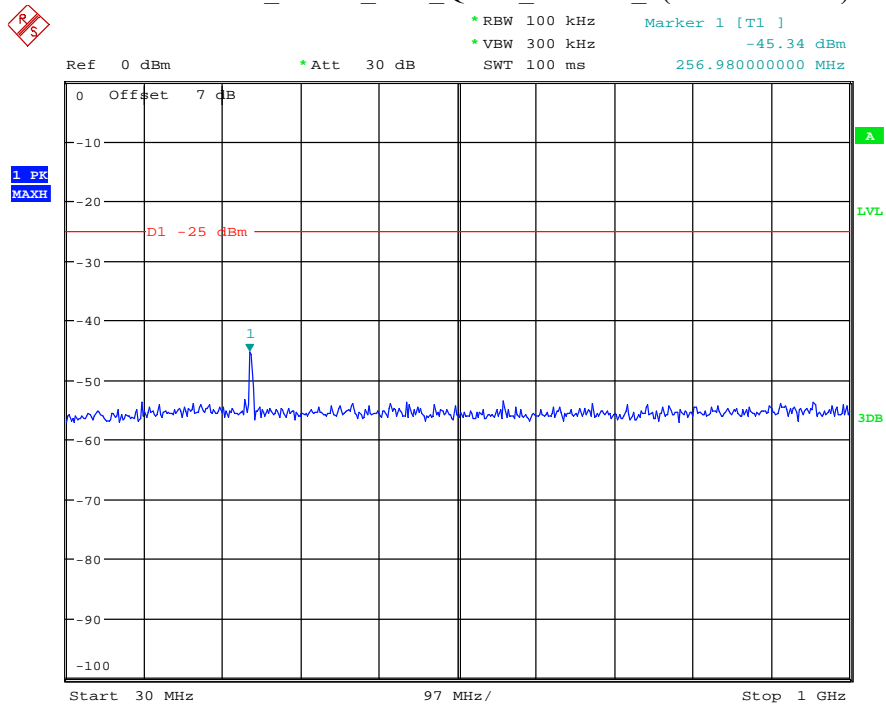

Band 38_5 MHz_Low_QPSK_RB25#0_1(30MHz-1GHz)

Date: 13.JUL.2021 00:46:15