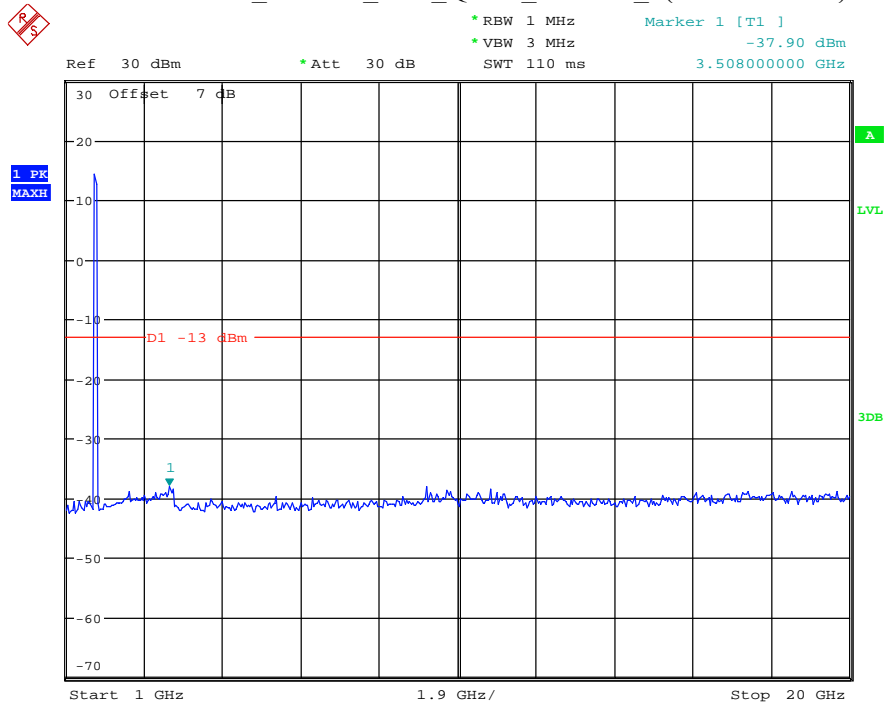

Band 4_10 MHz_Low_QPSK_RB50#0_2(1GHz-20GHz)

Date: 12.JUL.2021 23:44:26