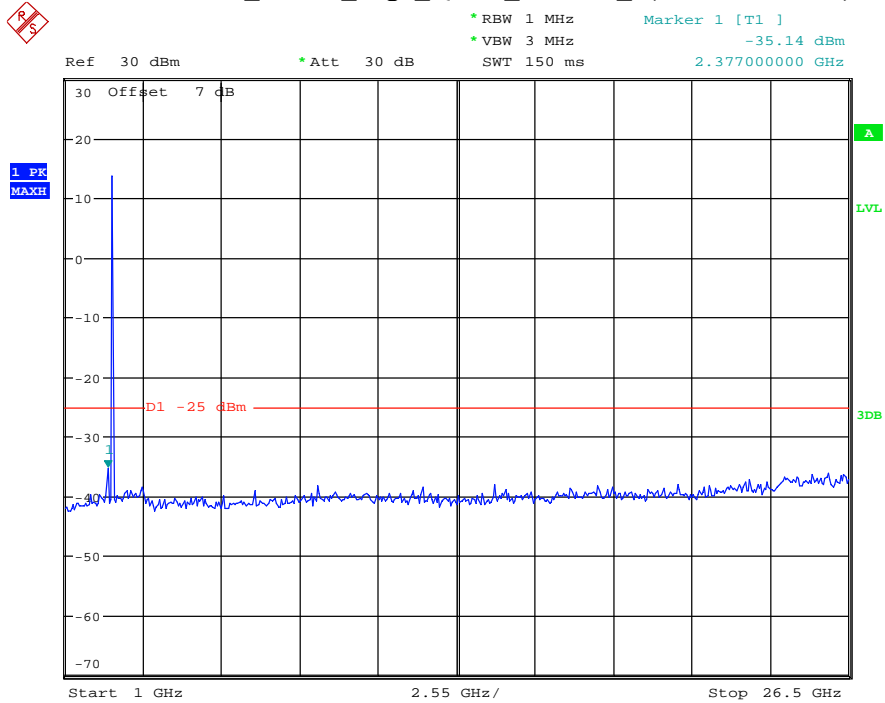

Date: 12.JUL.2021 23:50:01

Band 7_5 MHz_Middle_QPSK_RB25#0_2(1GHz-26.5GHz)

Date: 12.JUL.2021 23:50:12

Band 7_5 MHz_High_QPSK_RB25#0_1(30MHz-1GHz)

Date: 12.JUL.2021 23:50:33

Band 7_5 MHz_High_QPSK_RB25#0_2(1GHz-26.5GHz)