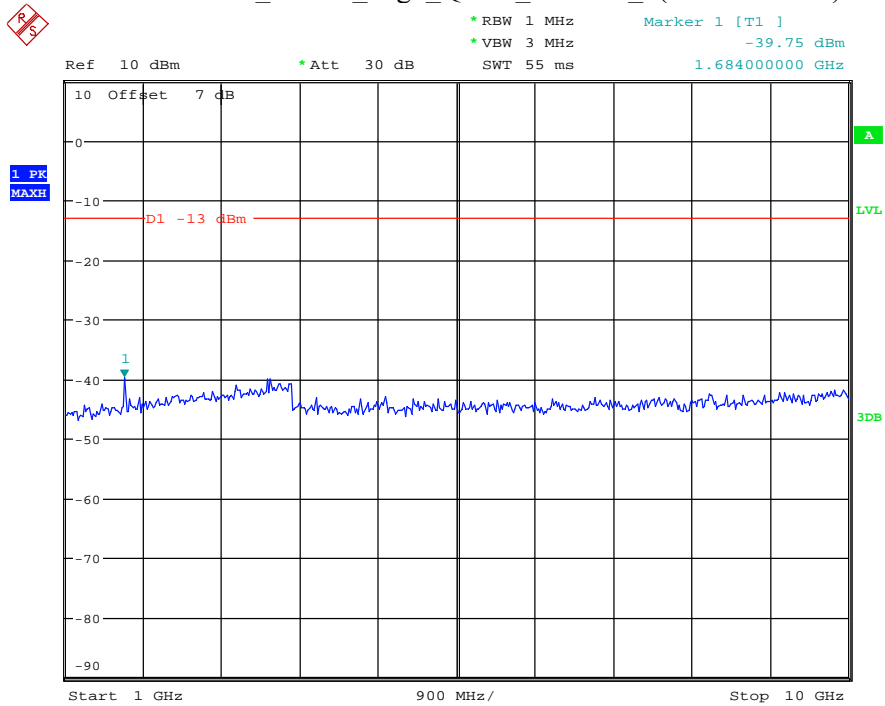

Date: 30.JUN.2021 20:14:58

Band 5_5 MHz_Middle_QPSK_RB25#0_2(1GHz-10GHz)

Date: 30.JUN.2021 20:15:10

Band 5_5 MHz_High_QPSK_RB25#0_1(30MHz-1GHz)

Date: 30.JUN.2021 20:15:31

Band 5_5 MHz_High_QPSK_RB25#0_2(1GHz-10GHz)