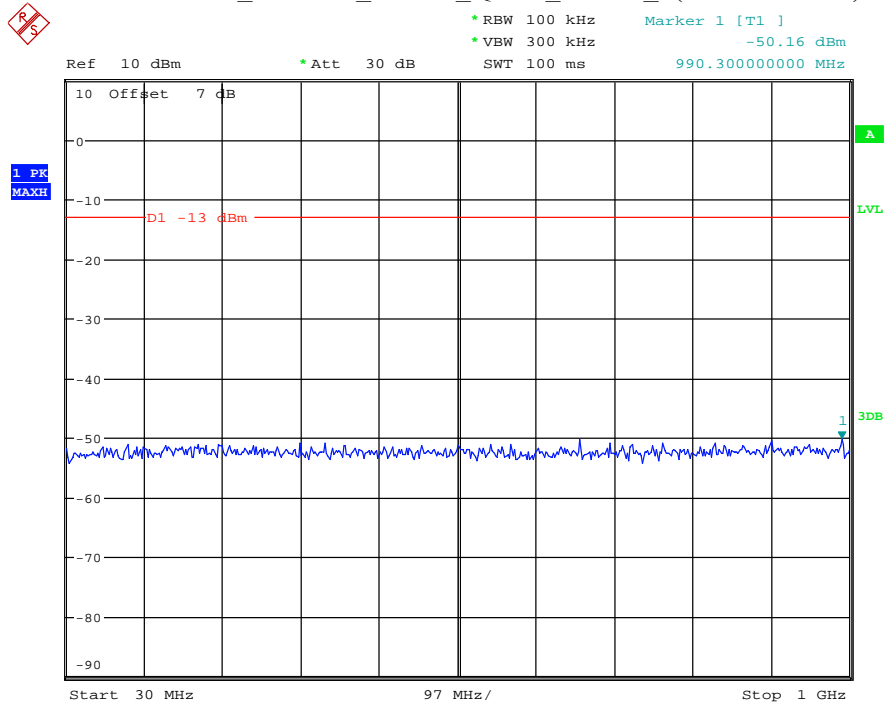

Please refer to following plots:

Band 2_1.4 MHz_Low_QPSK_RB6#0_1(30MHz-1GHz)

Date: 12.JUL.2021 23:29:27

Band 2_1.4 MHz_Low_QPSK_RB6#0_2(1GHz-20GHz)

Date: 12.JUL.2021 23:29:38

Band 2_1.4 MHz_Middle_QPSK_RB6#0_1(30MHz-1GHz)