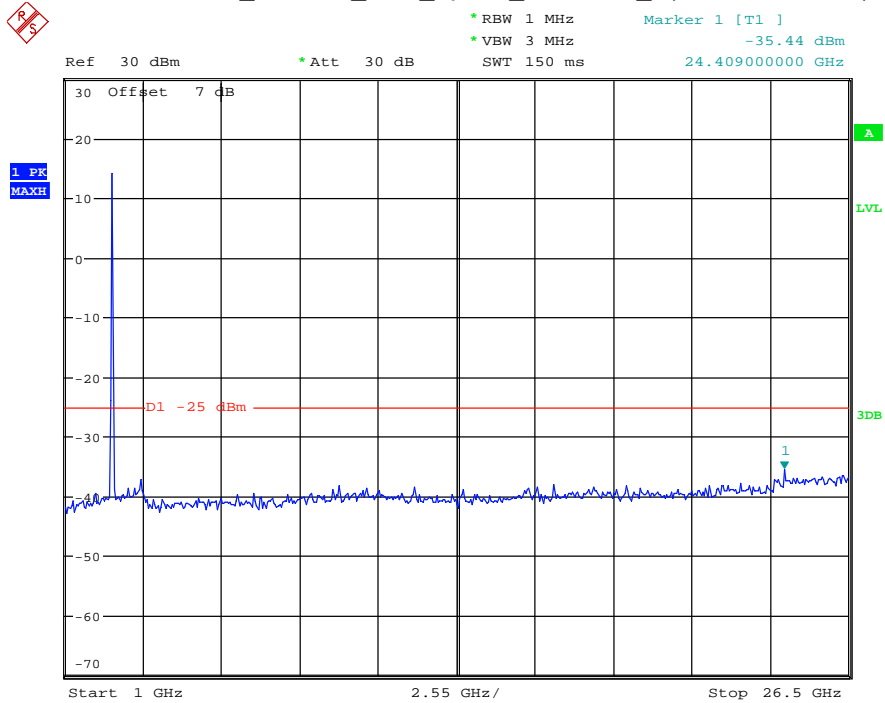

Date: 13.JUL.2021 00:57:43

Band 41_15 MHz_High_QPSK_RB75#0_2(1GHz-26.5GHz)

Date: 13.JUL.2021 00:57:55

Band 41_20 MHz_Low_QPSK_RB100#0_1(30MHz-1GHz)

Date: 13.JUL.2021 00:58:24

Band 41_20 MHz_Low_QPSK_RB100#0_2(1GHz-26.5GHz)