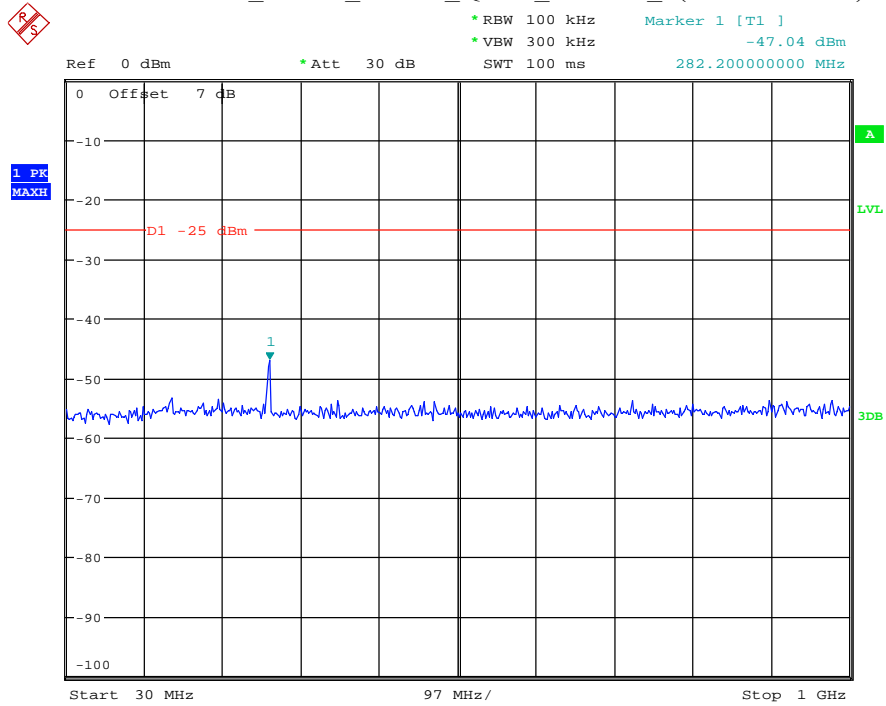

Date: 12.JUL.2021 23:56:17

Band 38_5 MHz_Low_QPSK_RB25#0_1(30MHz-1GHz)

Date: 13.JUL.2021 00:46:15

Band 38_5 MHz_Low_QPSK_RB25#0_2(1GHz-26.5GHz)

Date: 13.JUL.2021 00:46:27

Band 38_5 MHz_Middle_QPSK_RB25#0_1(30MHz-1GHz)