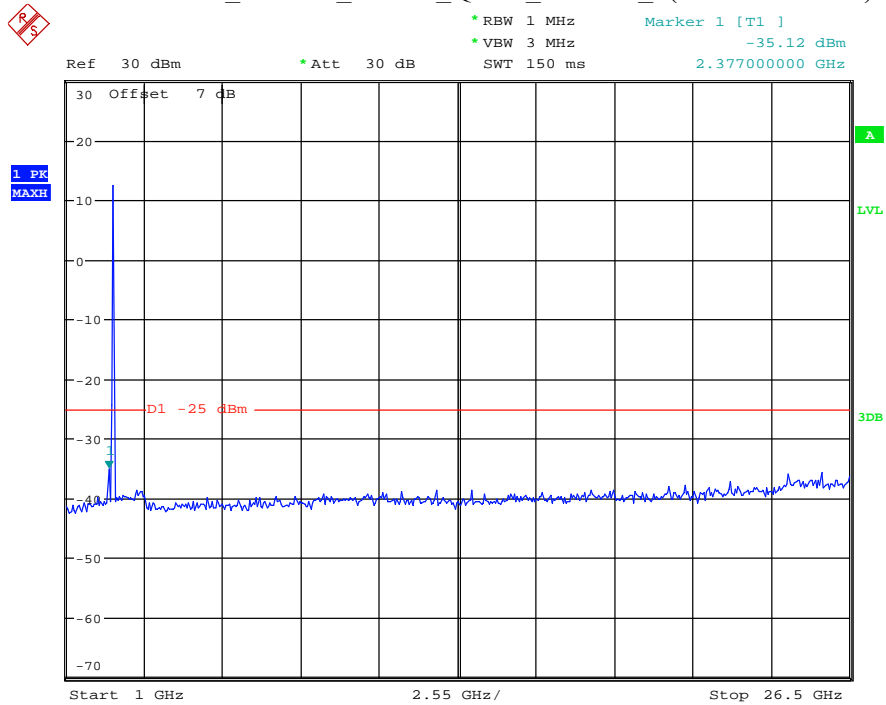

Band 7_15 MHz_Middle_QPSK_RB75#0_2(1GHz-26.5GHz)

Date: 12.JUL.2021 23:53:44