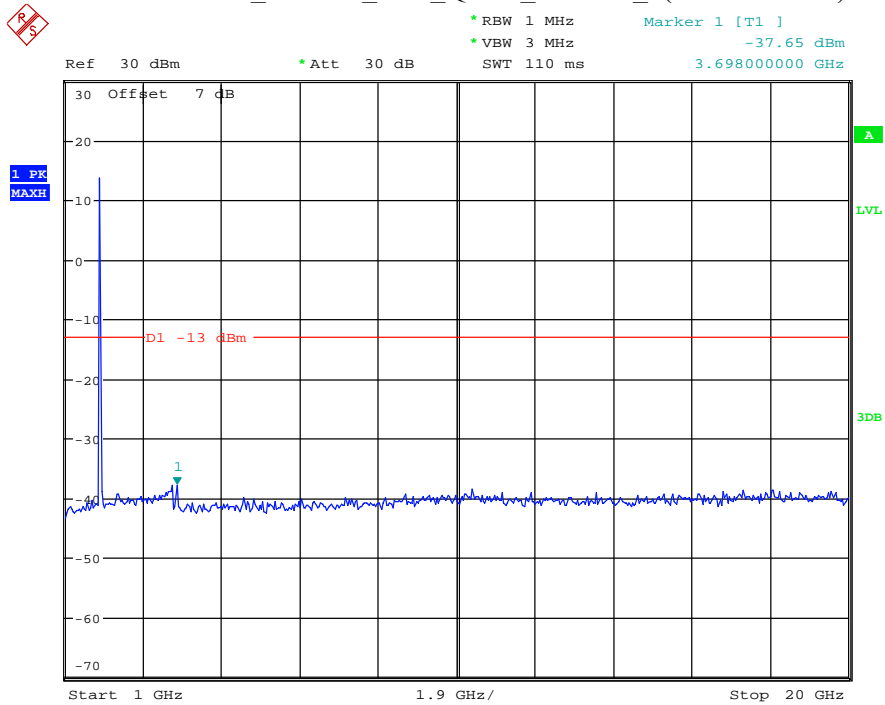

Band 2_10 MHz_Low_QPSK_RB50#0_2(1GHz-20GHz)

Date: 12.JUL.2021 23:34:19