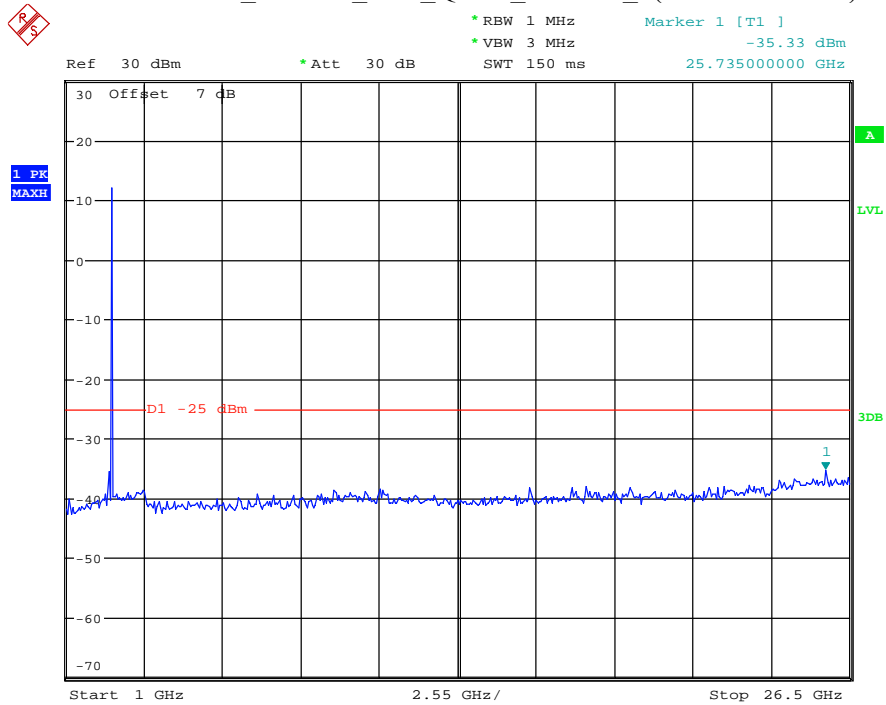

Band 7_10 MHz_Low_QPSK_RB50#0_2(1GHz-26.5GHz)

Date: 12.JUL.2021 23:51:21