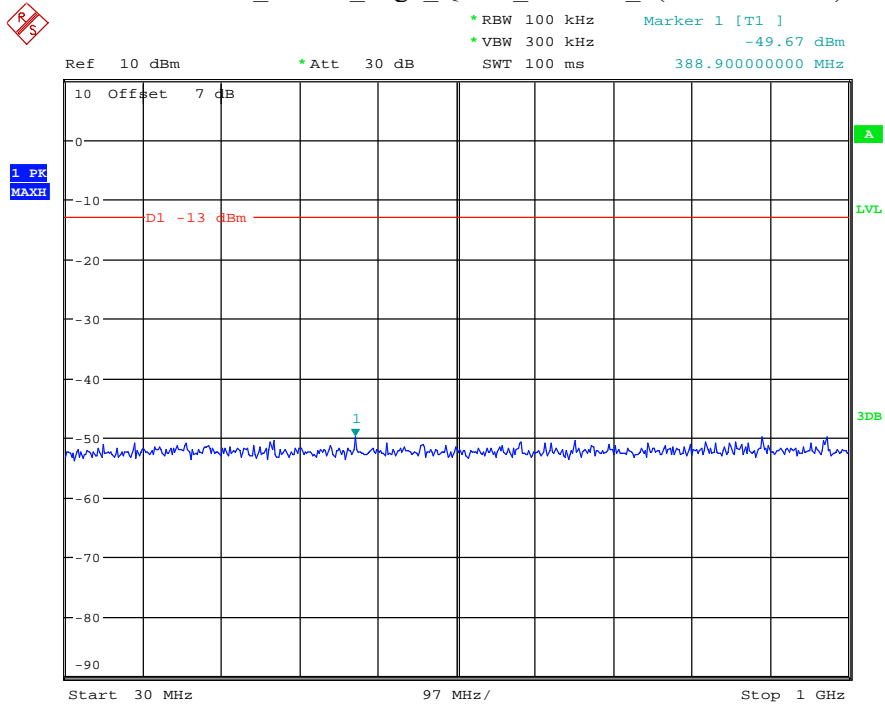

Band 2_5 MHz_High_QPSK_RB25#0_1(30MHz-1GHz)

Date: 12.JUL.2021 23:33:34