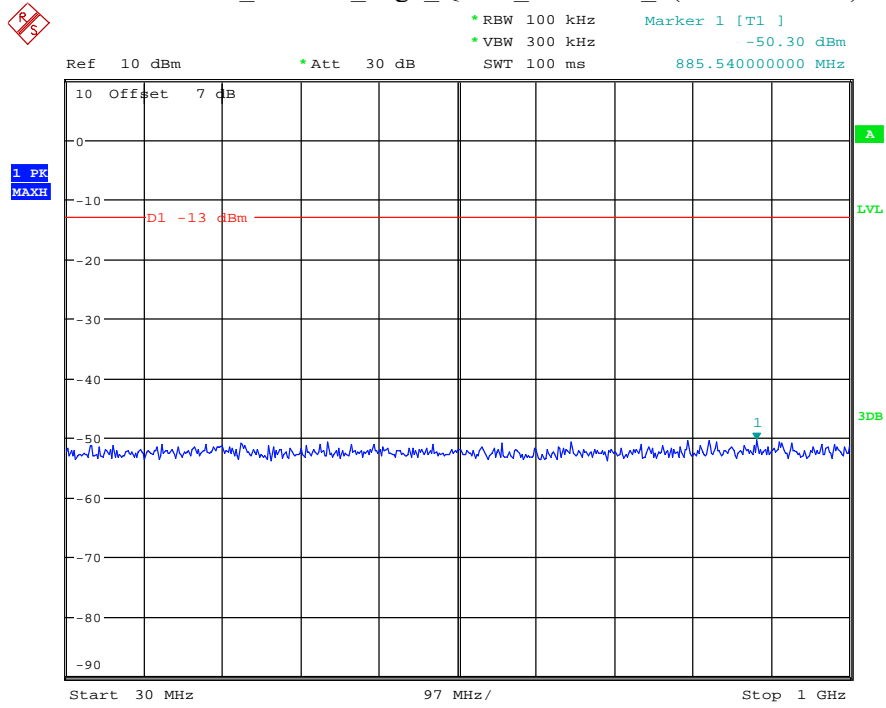

Band 4_20 MHz_High_QPSK_RB100#0_1(30MHz-1GHz)

Date: 12.JUL.2021 23:49:00