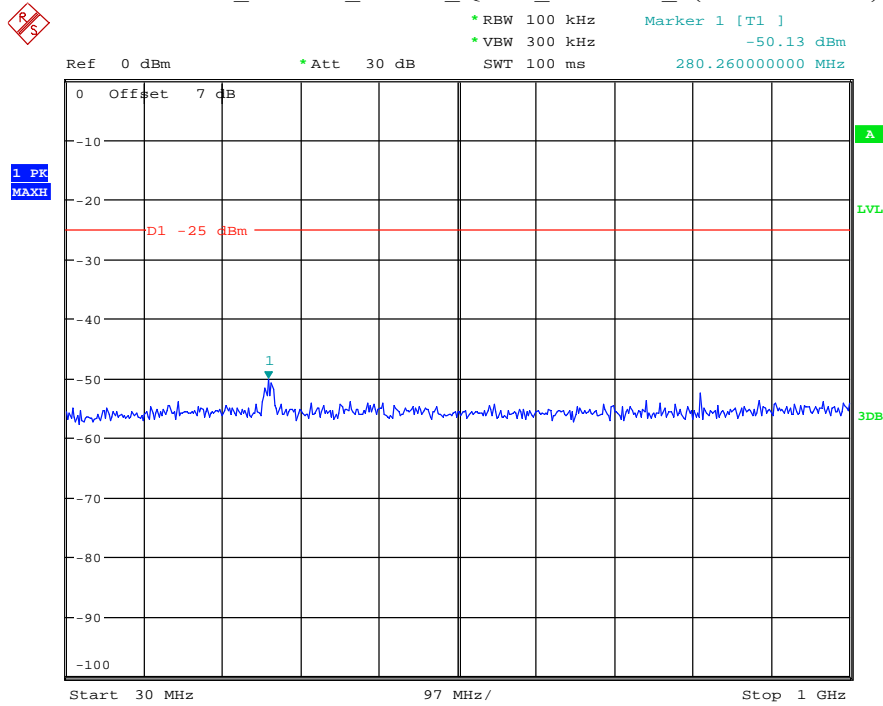

Band 38_20 MHz_Middle_QPSK_RB100#0_1(30MHz-1GHz)

Date: 13.JUL.2021 00:51:59