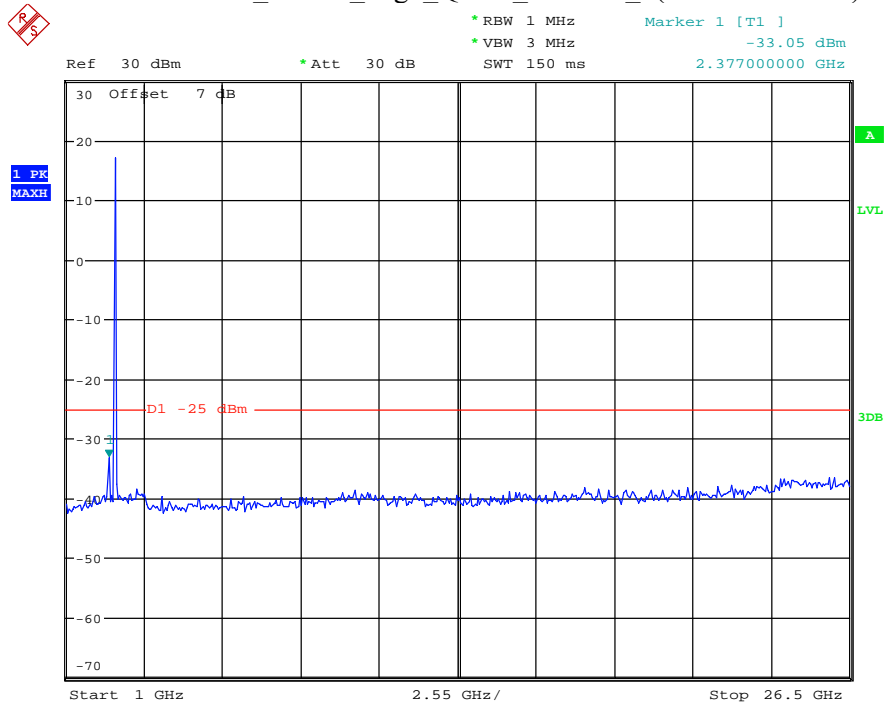

Date: 13.JUL.2021 00:46:45

Band 38_5 MHz_Middle_QPSK_RB25#0_2(1GHz-26.5GHz)

Date: 13.JUL.2021 00:46:56

Band 38_5 MHz_High_QPSK_RB25#0_1(30MHz-1GHz)

Date: 13.JUL.2021 00:47:14

Band 38_5 MHz_High_QPSK_RB25#0_2(1GHz-26.5GHz)