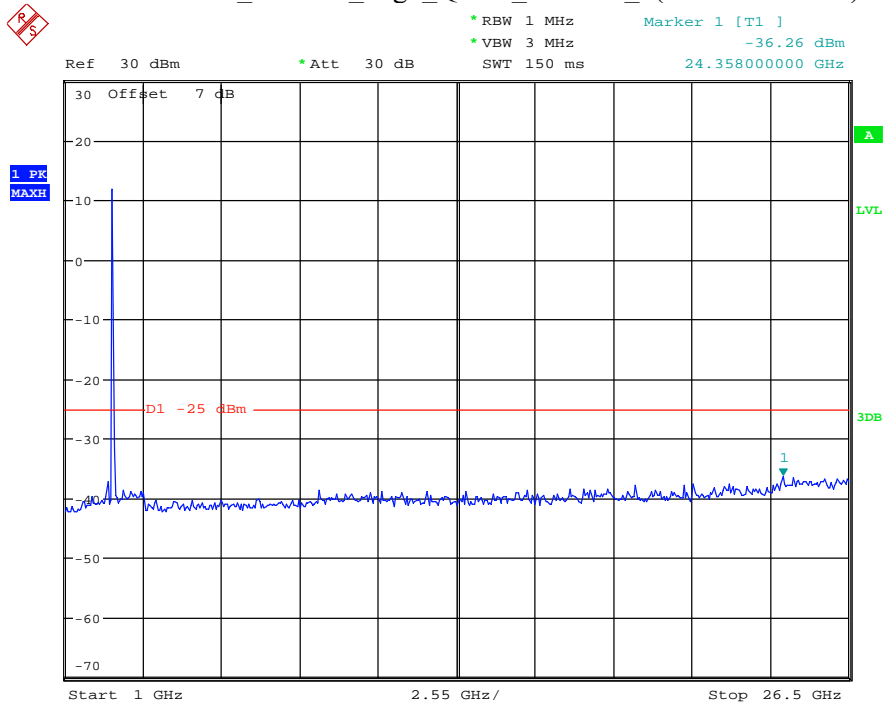

Date: 12.JUL.2021 23:53:33

Band 7_15 MHz_Middle_QPSK_RB75#0_2(1GHz-26.5GHz)

Date: 12.JUL.2021 23:53:44

Band 7_15 MHz_High_QPSK_RB75#0_1(30MHz-1GHz)

Date: 12.JUL.2021 23:54:09

Band 7_15 MHz_High_QPSK_RB75#0_2(1GHz-26.5GHz)