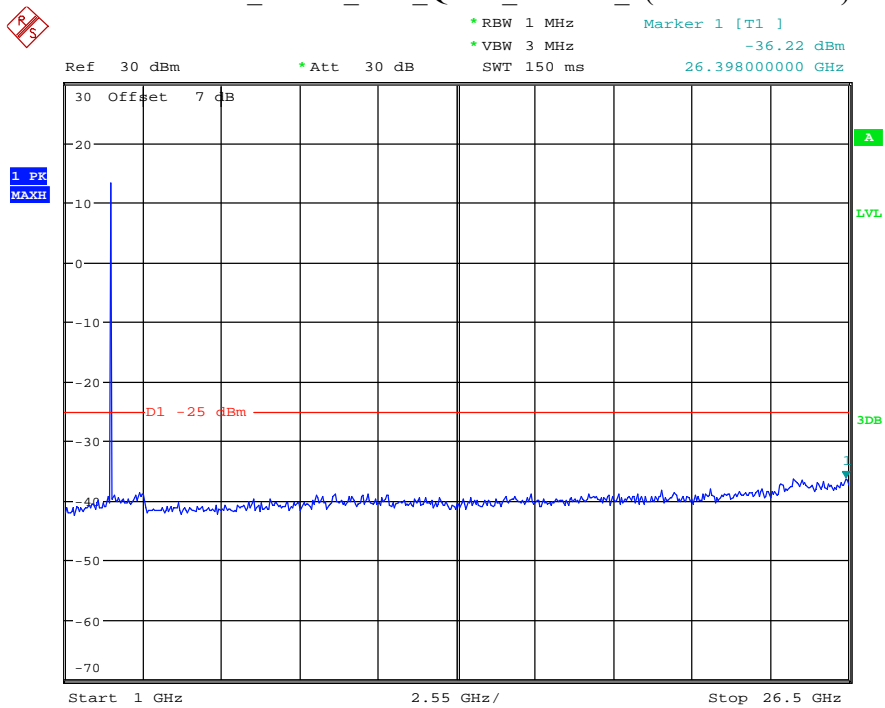

Band 7_5 MHz_Low_QPSK_RB25#0_2(1GHz-26.5GHz)

Date: 12.JUL.2021 23:49:43