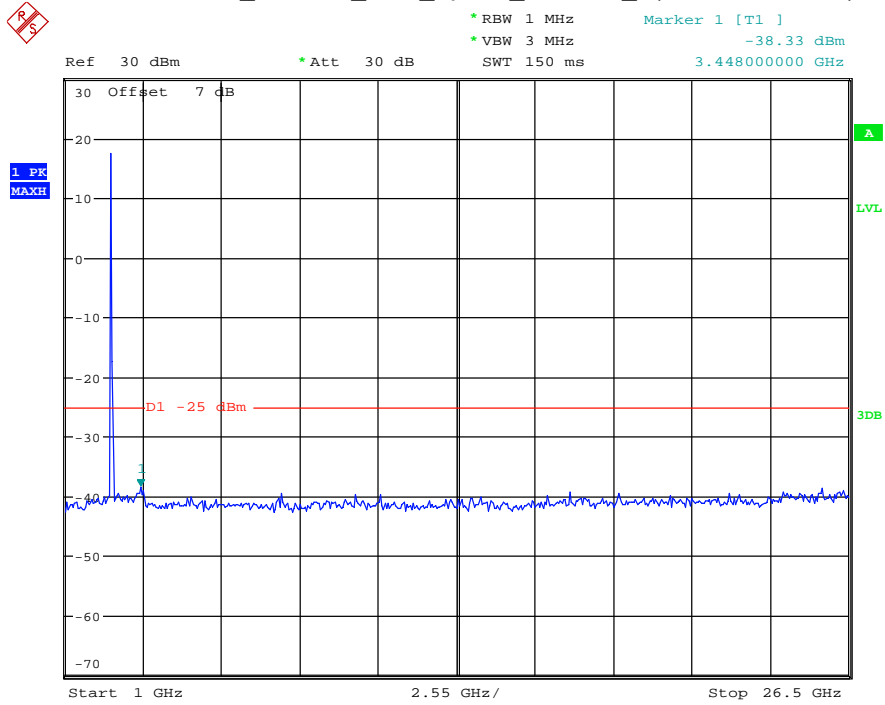

Band 7_15 MHz_Low_QPSK_RB75#0_2(1GHz-26.5GHz)

Date: 27.MAY.2021 03:03:33