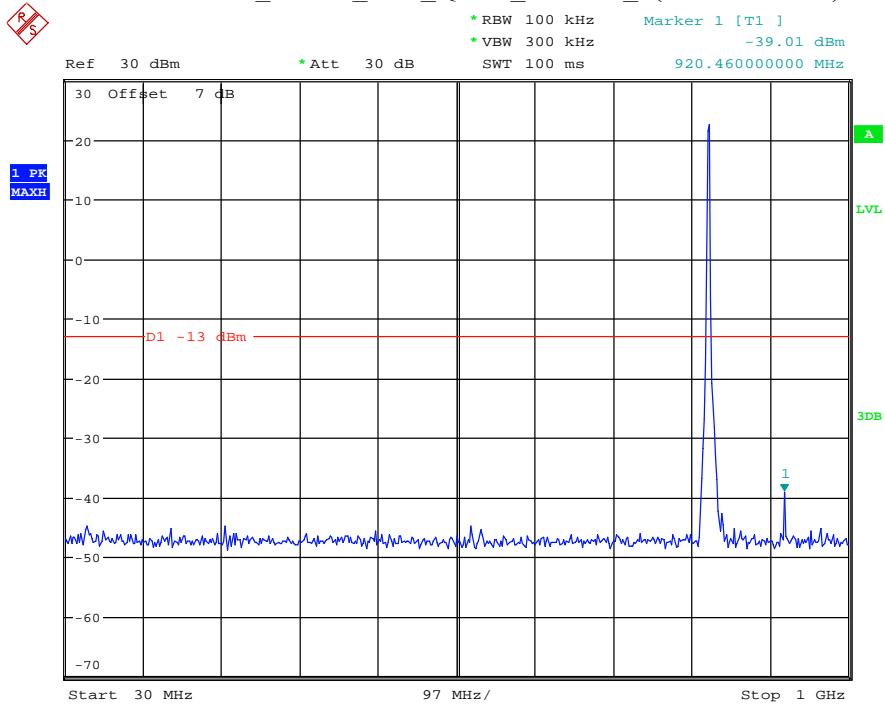

Band 5_3 MHz_Low_QPSK_RB15#0_1(30MHz-1GHz)

Date: 27.MAY.2021 02:55:42