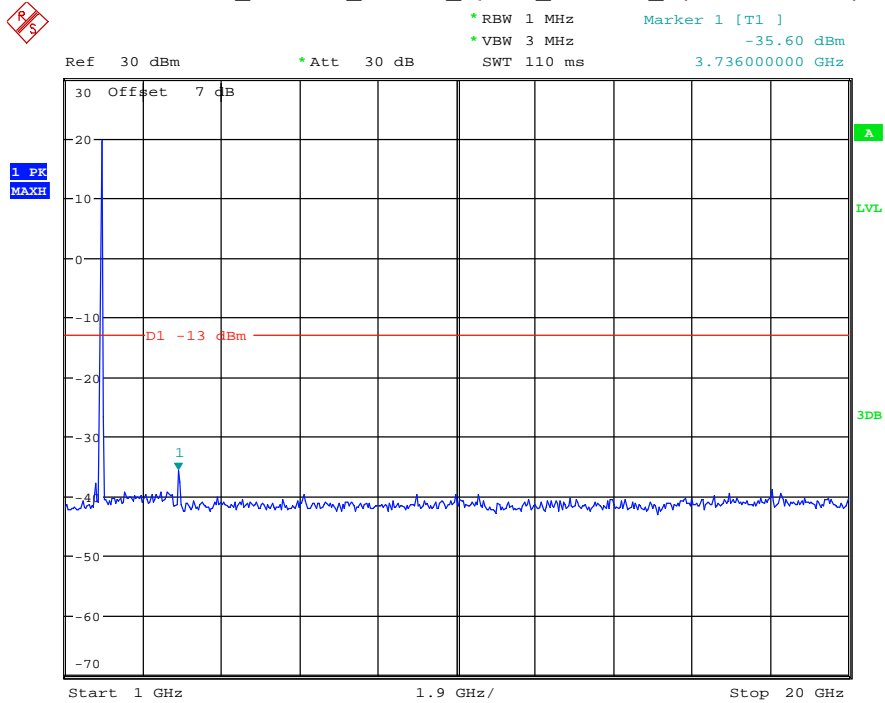

Band 2_15 MHz_Middle_QPSK_RB75#0_2(1GHz-20GHz)

Date: 27.MAY.2021 02:41:53