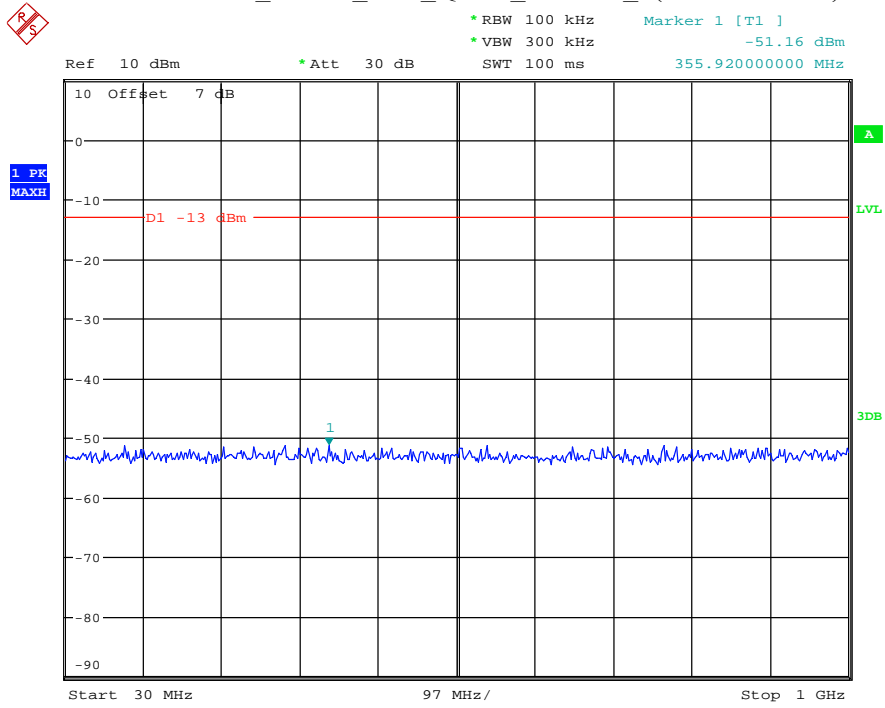

Band 2_3 MHz_Low_QPSK_RB15#0_1(30MHz-1GHz)

Date: 27.MAY.2021 02:36:35