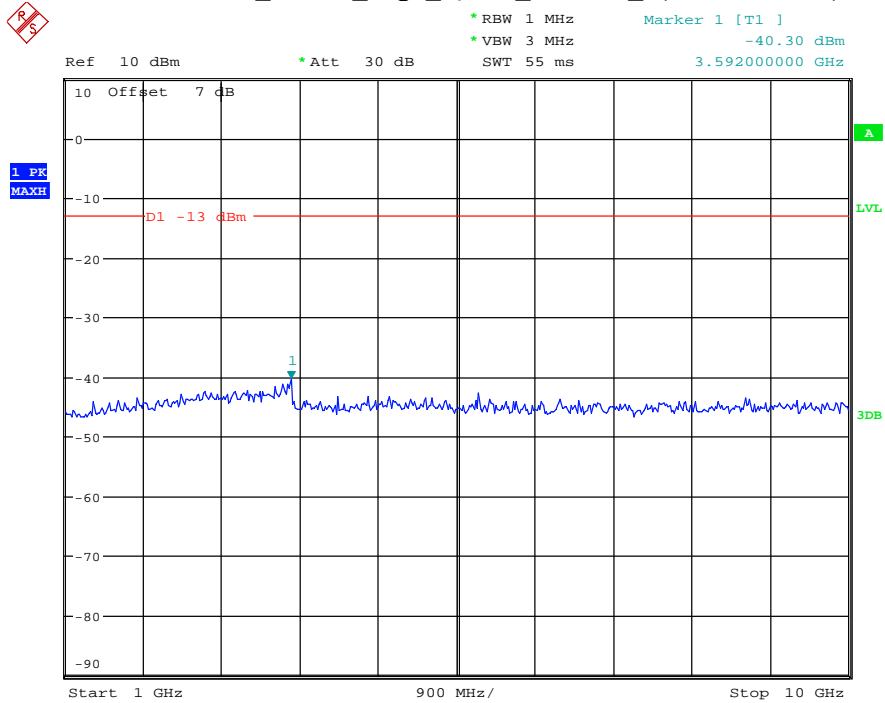

Date: 27.MAY.2021 02:56:50

Band 5_5 MHz_Low_QPSK_RB25#0_1(30MHz-1GHz)

Date: 27.MAY.2021 02:57:09

Band 5_5 MHz_Low_QPSK_RB25#0_2(1GHz-10GHz)

Date: 27.MAY.2021 02:57:20

Band 5_5 MHz_Middle_QPSK_RB25#0_1(30MHz-1GHz)

Date: 27.MAY.2021 02:57:40

Band 5_5 MHz_Middle_QPSK_RB25#0_2(1GHz-10GHz)

Date: 27.MAY.2021 02:57:51

Band 5_5 MHz_High_QPSK_RB25#0_1(30MHz-1GHz)

Date: 27.MAY.2021 02:58:12

Band 5_5 MHz_High_QPSK_RB25#0_2(1GHz-10GHz)