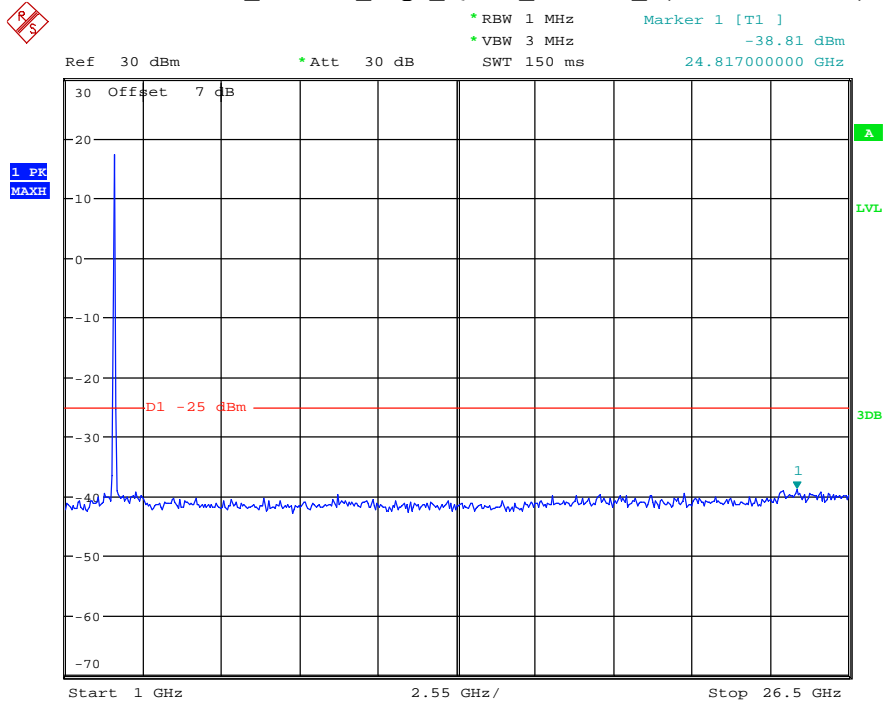

Date: 26.MAY.2021 20:46:13

Band 38_15 MHz_Middle_QPSK_RB75#0_2(1GHz-26.5GHz)

Date: 26.MAY.2021 20:46:24

Band 38_15 MHz_High_QPSK_RB75#0_1(30MHz-1GHz)

Date: 26.MAY.2021 20:46:50

Band 38_15 MHz_High_QPSK_RB75#0_2(1GHz-26.5GHz)