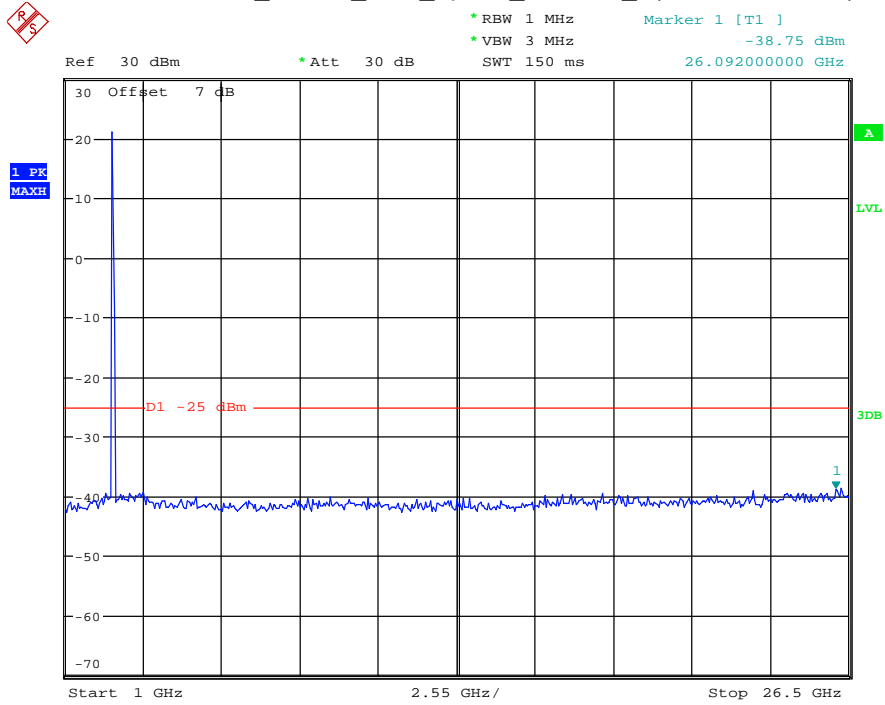

Band 38_5 MHz_Low_QPSK_RB25#0_2(1GHz-26.5GHz)

Date: 26.MAY.2021 20:42:35