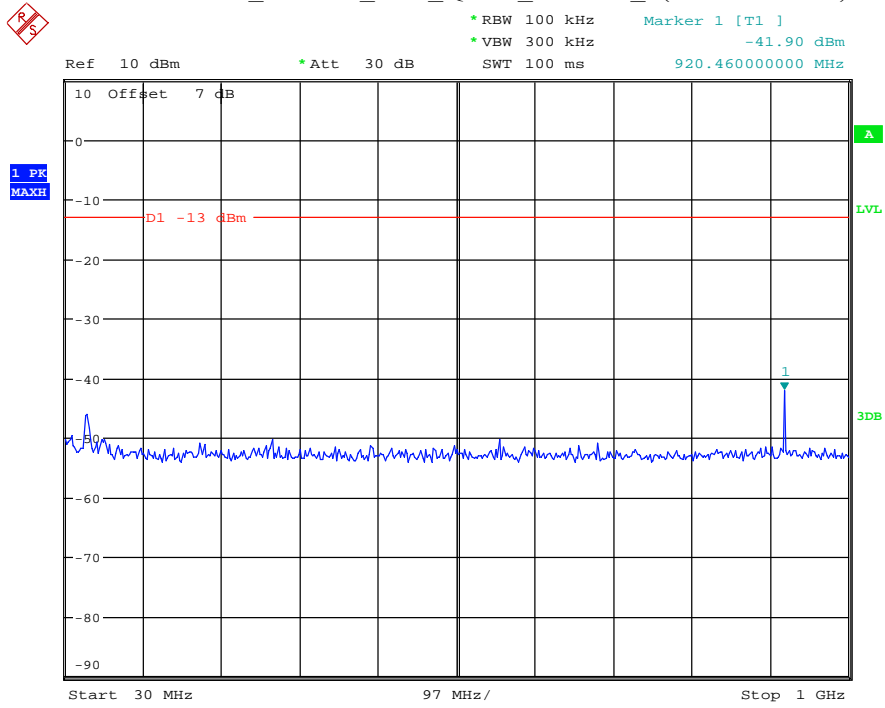

Band 2_15 MHz_Low_QPSK_RB75#0_1(30MHz-1GHz)

Date: 27.MAY.2021 02:41:08