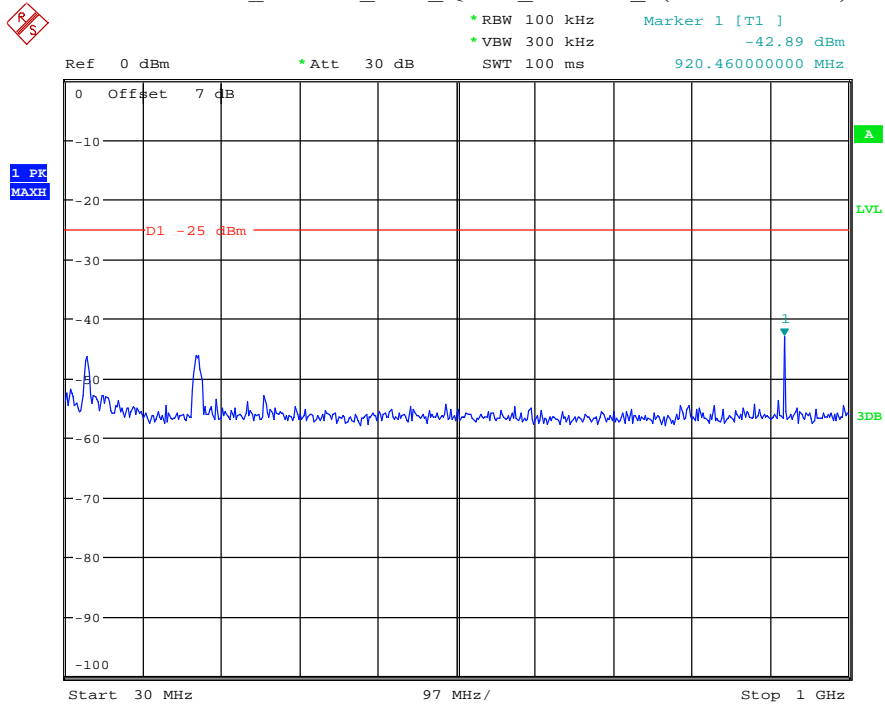

Band 7_15 MHz_Low_QPSK_RB75#0_1(30MHz-1GHz)

Date: 27.MAY.2021 03:03:22