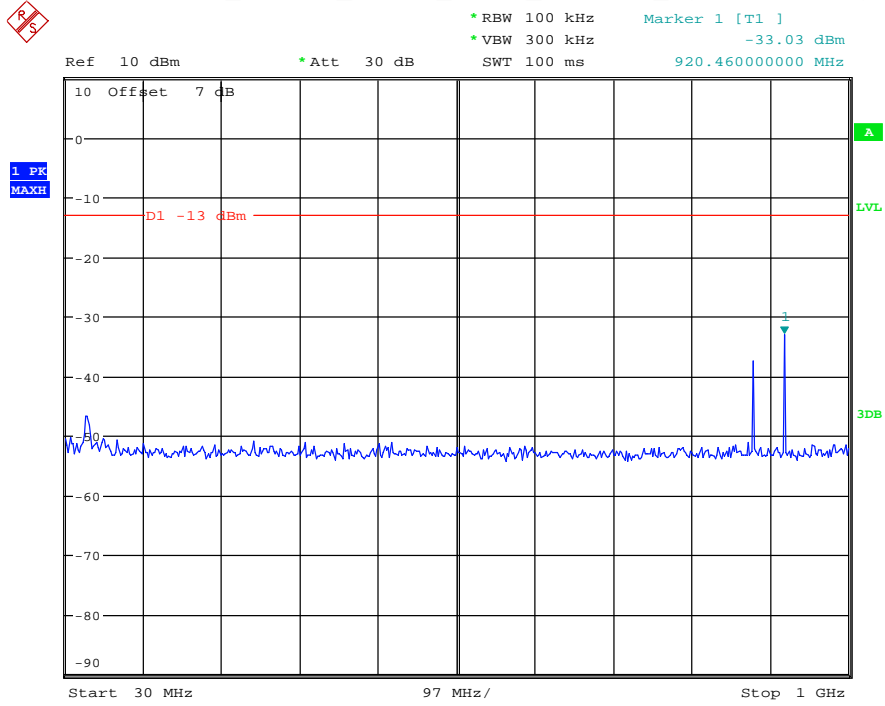

Date: 27.MAY.2021 02:51:58

Band 4_20 MHz_Low_QPSK_RB100#0_1(30MHz-1GHz)

Date: 27.MAY.2021 02:52:26

Band 4_20 MHz_Low_QPSK_RB100#0_2(1GHz-20GHz)

Date: 27.MAY.2021 02:52:37

Band 4_20 MHz_Middle_QPSK_RB100#0_1(30MHz-1GHz)