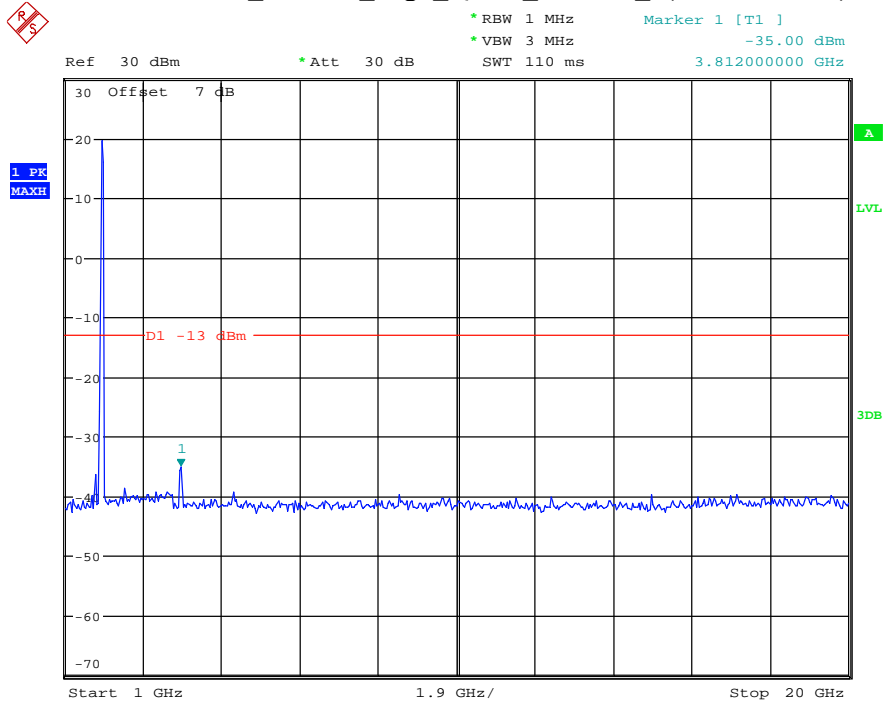

Date: 27.MAY.2021 02:41:43

Band 2_15 MHz_Middle_QPSK_RB75#0_2(1GHz-20GHz)

Date: 27.MAY.2021 02:41:53

Band 2_15 MHz_High_QPSK_RB75#0_1(30MHz-1GHz)

Date: 27.MAY.2021 02:42:17

Band 2_15 MHz_High_QPSK_RB75#0_2(1GHz-20GHz)