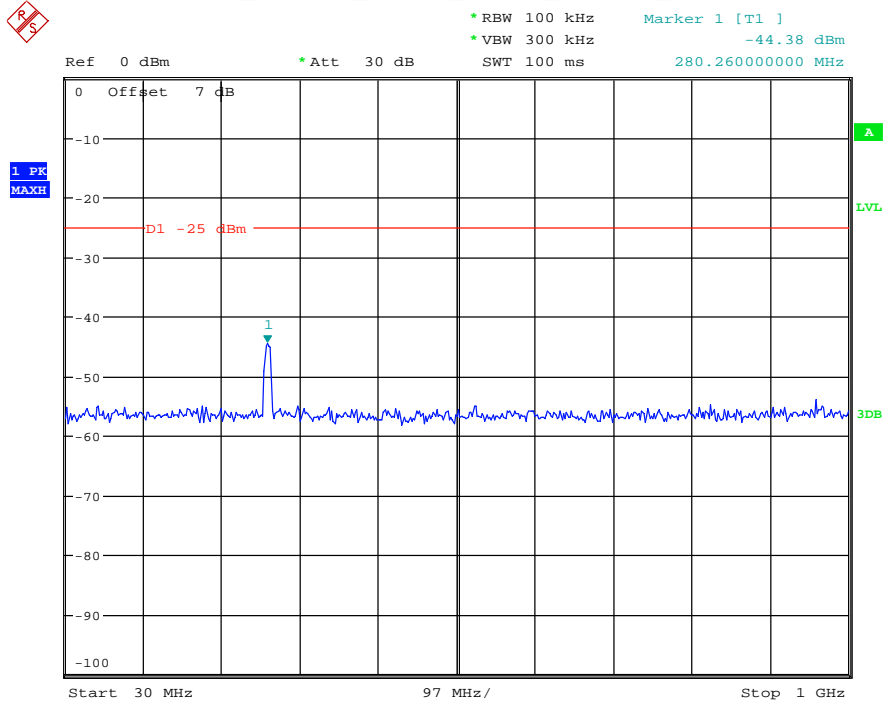

Date: 26.MAY.2021 23:24:39

Band 41_10 MHz_Low_QPSK_RB50#0_1(30MHz-1GHz)

Date: 26.MAY.2021 23:25:03

Band 41_10 MHz_Low_QPSK_RB50#0_2(1GHz-26.5GHz)

Date: 26.MAY.2021 23:25:14

Band 41_10 MHz_Middle_QPSK_RB50#0_1(30MHz-1GHz)