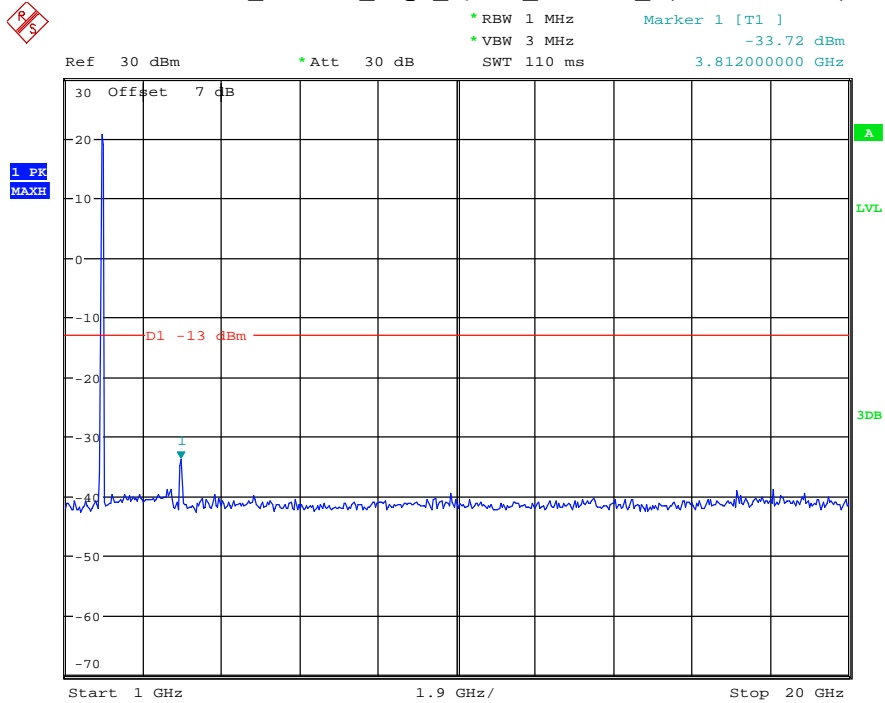

Date: 27.MAY.2021 02:39:59

Band 2_10 MHz_Middle_QPSK_RB50#0_2(1GHz-20GHz)

Date: 27.MAY.2021 02:40:09

Band 2_10 MHz_High_QPSK_RB50#0_1(30MHz-1GHz)

Date: 27.MAY.2021 02:40:29

Band 2_10 MHz_High_QPSK_RB50#0_2(1GHz-20GHz)