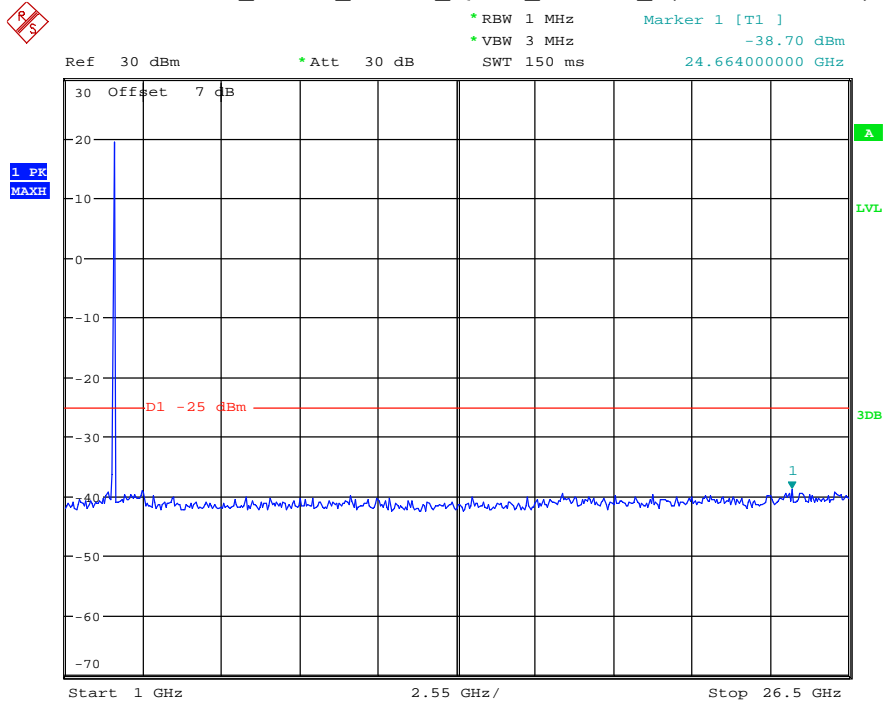

Band 41_5 MHz_Middle_QPSK_RB25#0_2(1GHz-26.5GHz)

Date: 26.MAY.2021 23:24:09