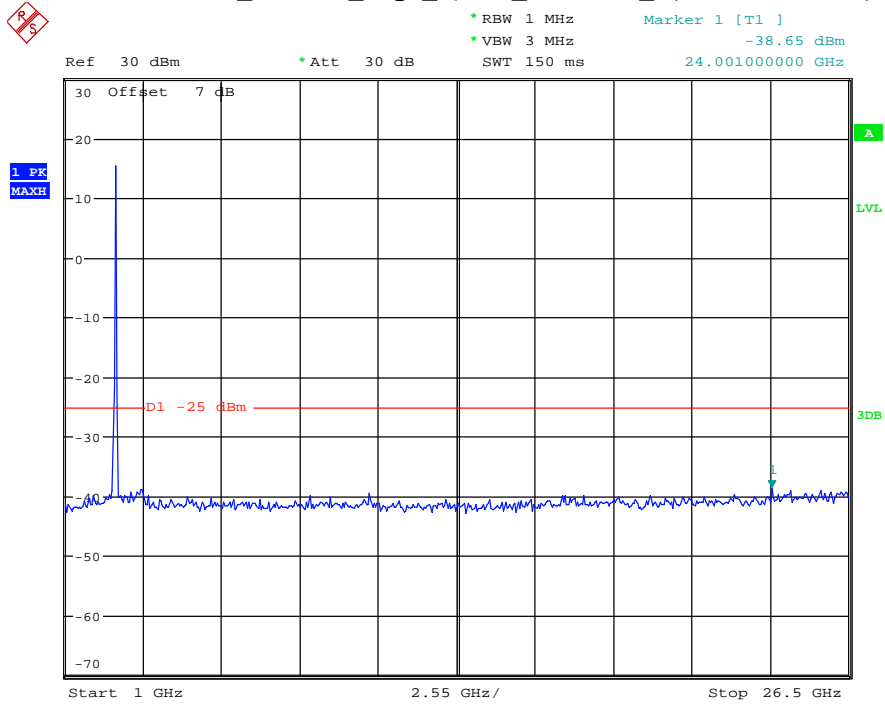

Date: 26.MAY.2021 23:29:04

Band 41_20 MHz_Middle_QPSK_RB100#0_2(1GHz-26.5GHz)

Date: 26.MAY.2021 23:29:15

Band 41_20 MHz_High_QPSK_RB100#0_1(30MHz-1GHz)

Date: 26.MAY.2021 23:29:38

Band 41_20 MHz_High_QPSK_RB100#0_2(1GHz-26.5GHz)