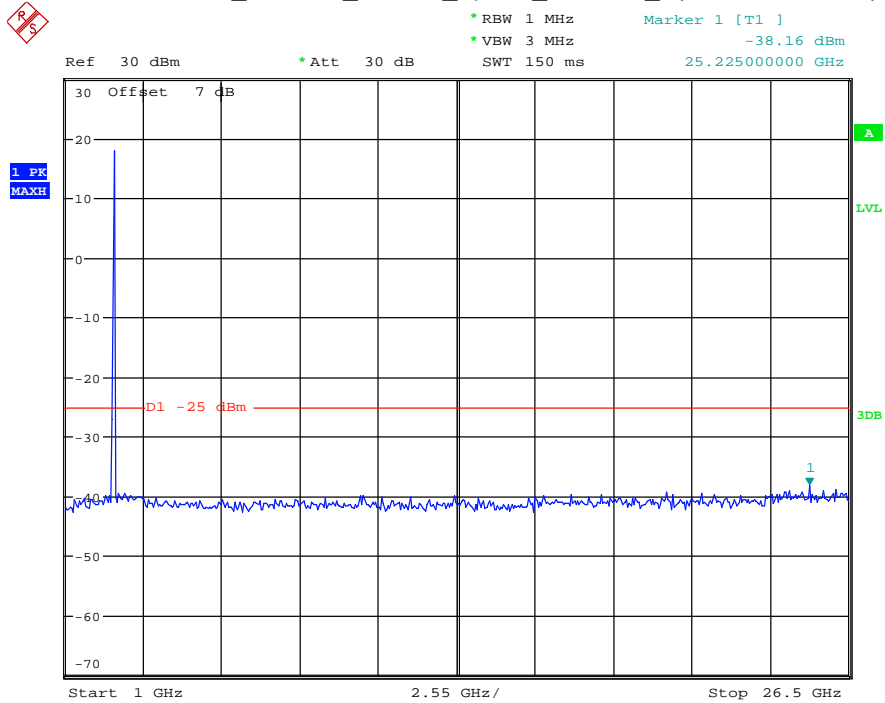

Band 41_10 MHz_Middle_QPSK_RB50#0_2(1GHz-26.5GHz)

Date: 26.MAY.2021 23:25:44