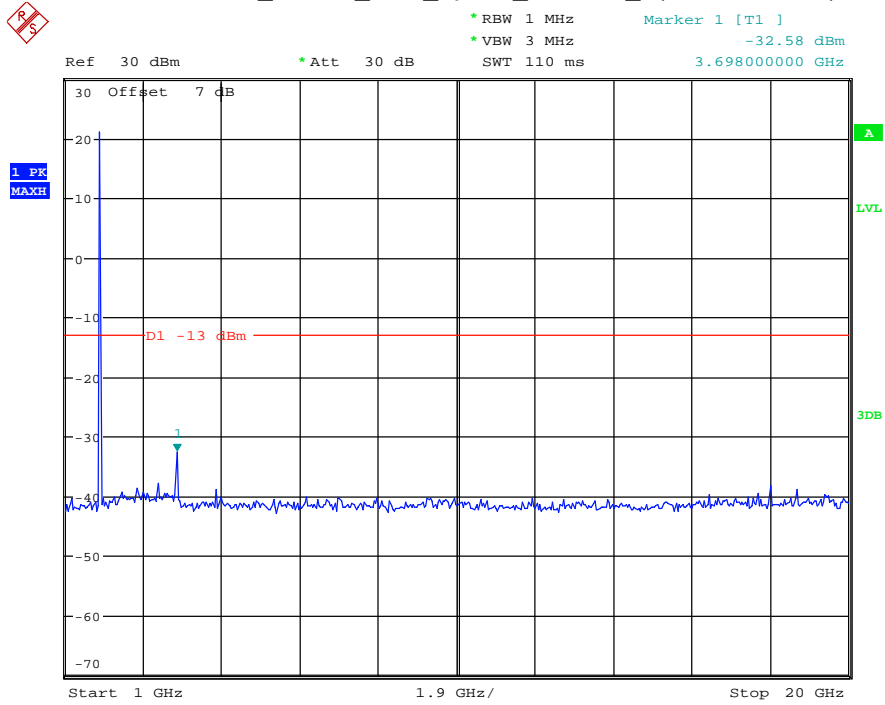

Band 2_3 MHz_Low_QPSK_RB15#0_2(1GHz-20GHz)

Date: 27.MAY.2021 02:36:46