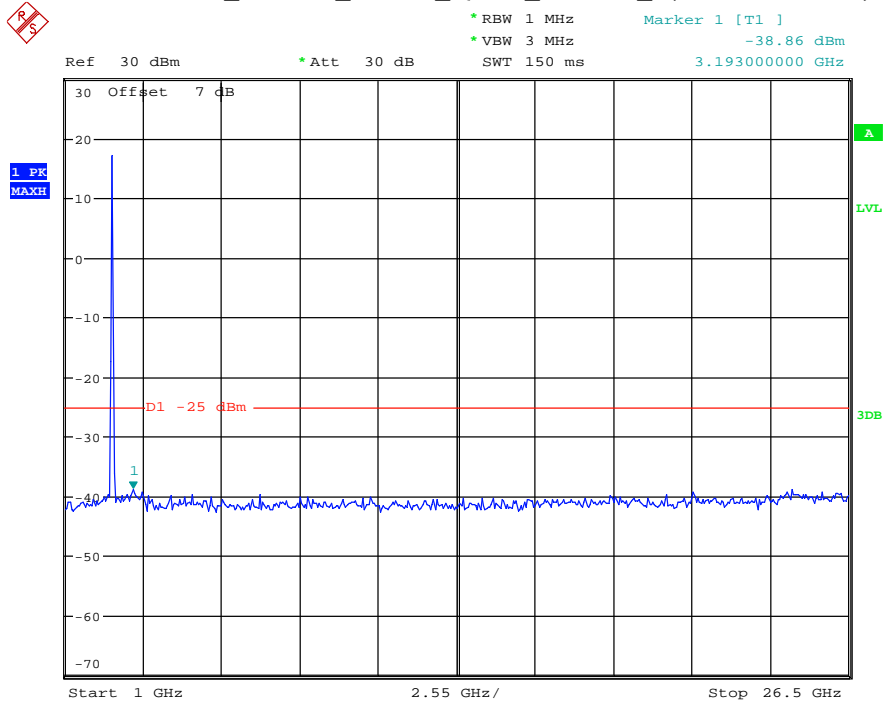

Band 7_15 MHz_Middle_QPSK_RB75#0_2(1GHz-26.5GHz)

Date: 27.MAY.2021 03:04:10