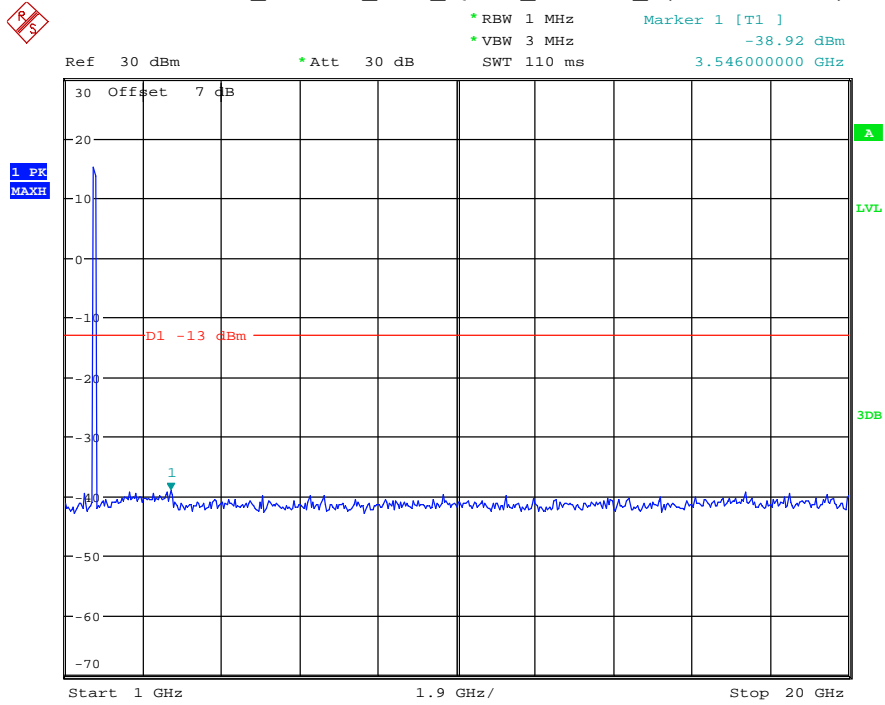

Band 4_10 MHz_Low_QPSK_RB50#0_2(1GHz-20GHz)

Date: 27.MAY.2021 02:49:07