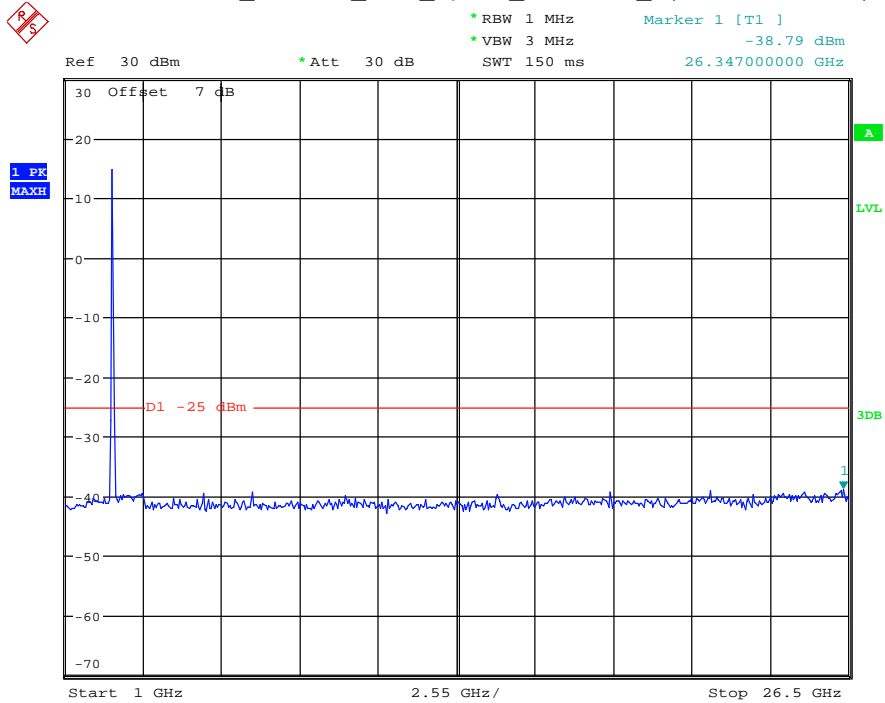

Band 41_20 MHz_Low_QPSK_RB100#0_2(1GHz-26.5GHz)

Date: 26.MAY.2021 23:28:38