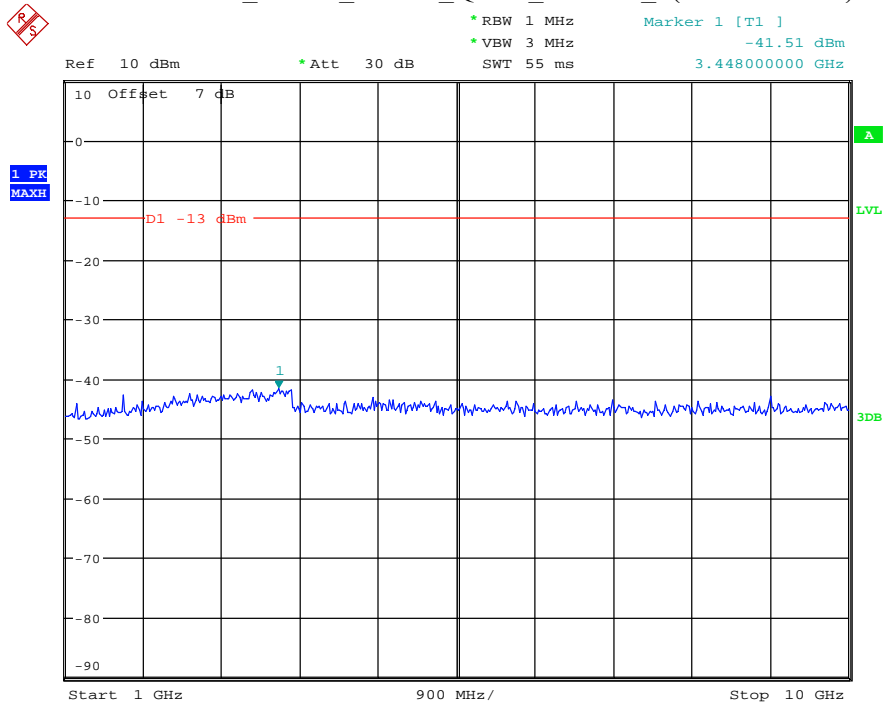

Band 5_3 MHz_Middle_QPSK_RB15#0_2(1GHz-10GHz)

Date: 27.MAY.2021 02:56:23