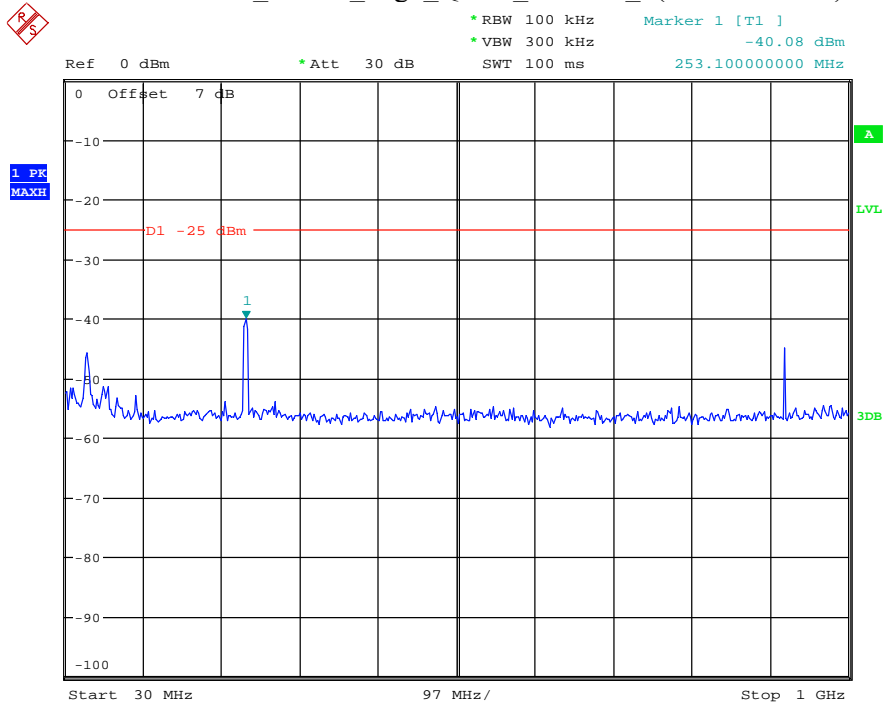

Band 7_5 MHz_High_QPSK_RB25#0_1(30MHz-1GHz)

Date: 27.MAY.2021 03:01:11