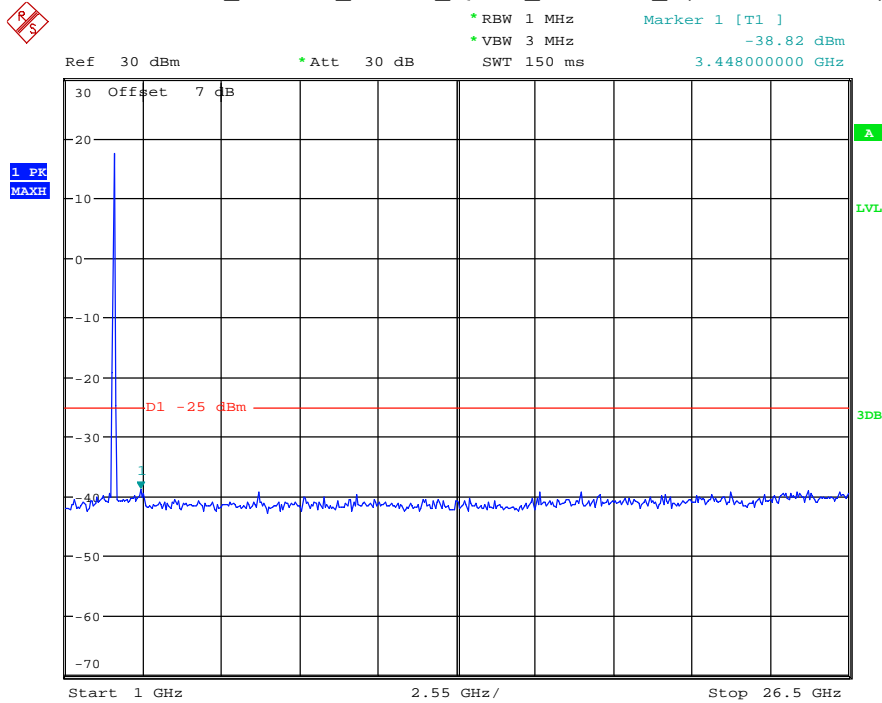

Band 38_20 MHz_Middle_QPSK_RB100#0_2(1GHz-26.5GHz)

Date: 26.MAY.2021 20:48:14