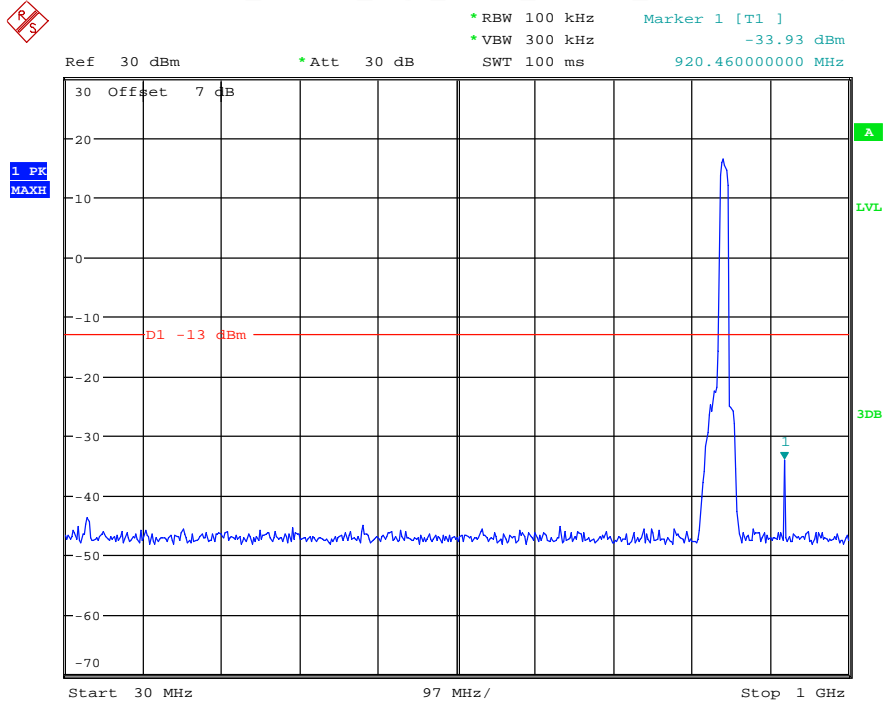

Band 5_10 MHz_High_QPSK_RB50#0_1(30MHz-1GHz)

Date: 27.MAY.2021 02:59:47