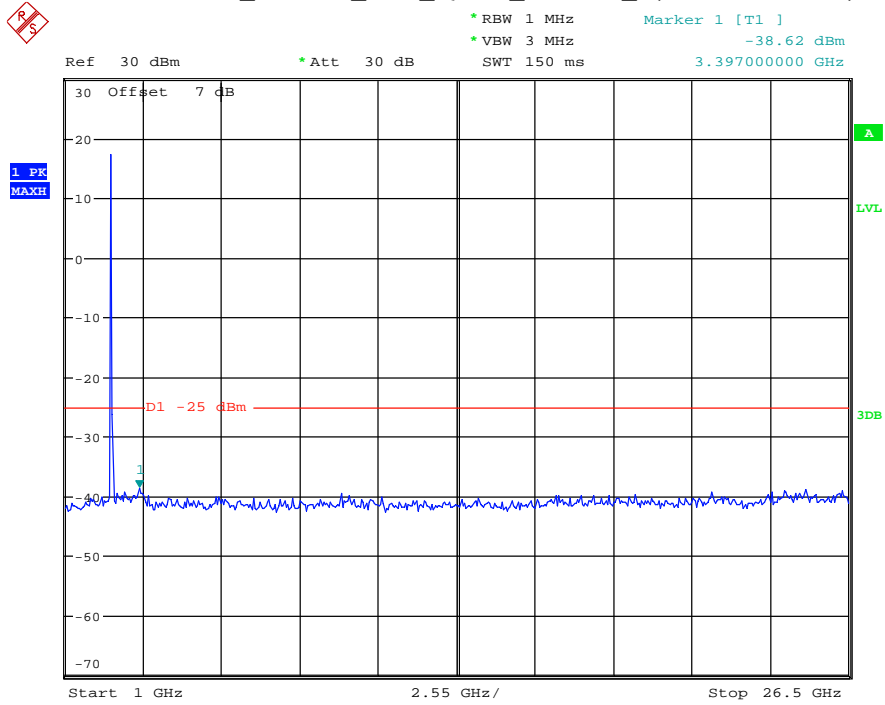

Band 7_10 MHz_Low_QPSK_RB50#0_2(1GHz-26.5GHz)

Date: 27.MAY.2021 03:01:54