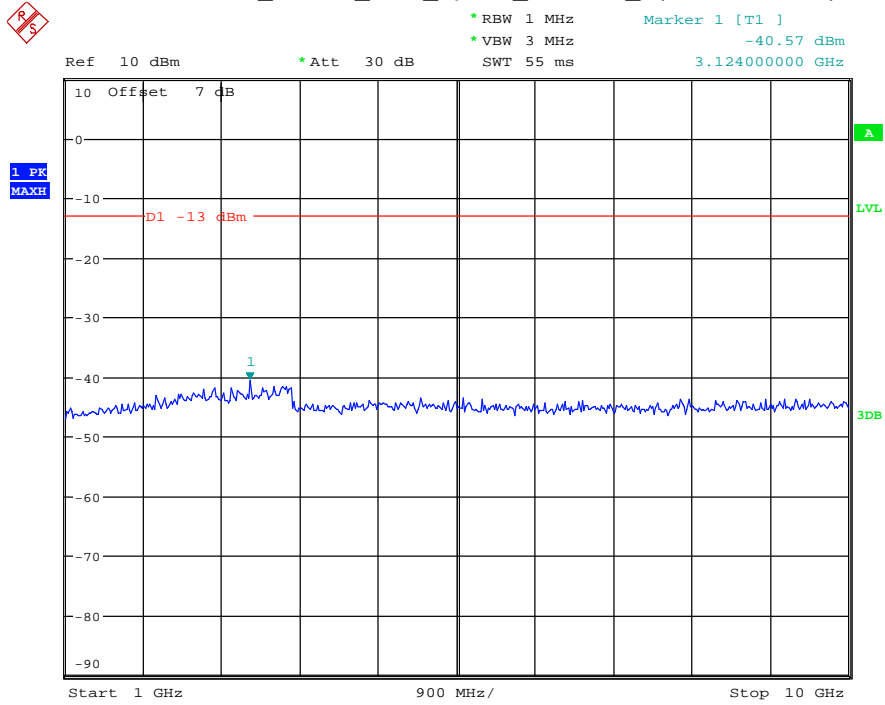

Date: 27.MAY.2021 02:56:12

Band 5_3 MHz_Middle_QPSK_RB15#0_2(1GHz-10GHz)

Date: 27.MAY.2021 02:56:23

Band 5_3 MHz_High_QPSK_RB15#0_1(30MHz-1GHz)

Date: 27.MAY.2021 02:56:40

Band 5_3 MHz_High_QPSK_RB15#0_2(1GHz-10GHz)

Date: 27.MAY.2021 02:56:50

Band 5_5 MHz_Low_QPSK_RB25#0_1(30MHz-1GHz)

Date: 27.MAY.2021 02:57:09

Band 5_5 MHz_Low_QPSK_RB25#0_2(1GHz-10GHz)

Date: 27.MAY.2021 02:57:20

Band 5_5 MHz_Middle_QPSK_RB25#0_1(30MHz-1GHz)