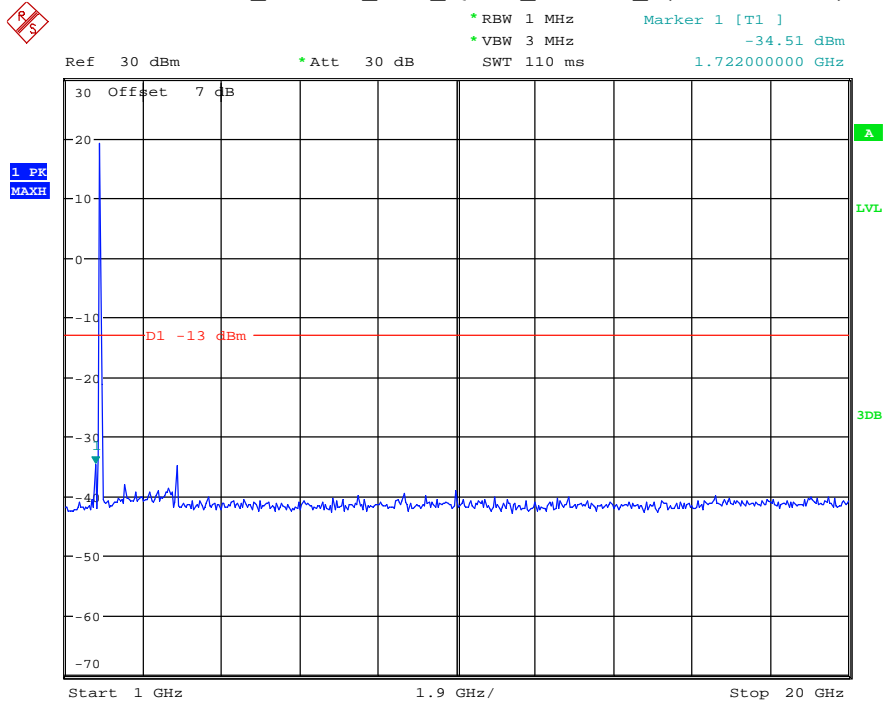

Band 2_10 MHz_Low_QPSK_RB50#0_2(1GHz-20GHz)

Date: 27.MAY.2021 02:39:40