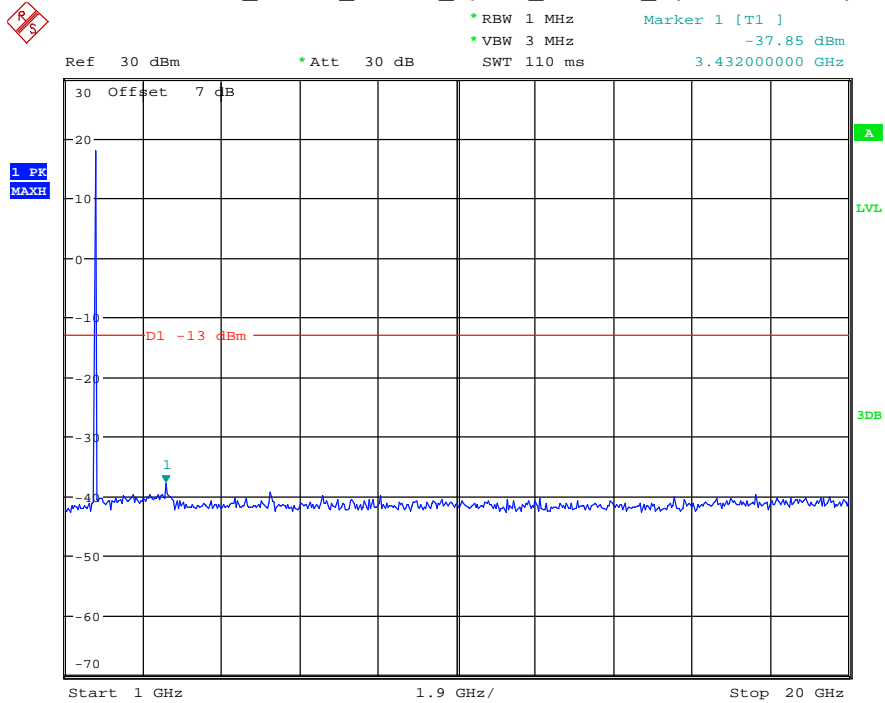

Band 4_3 MHz_Middle_QPSK_RB15#0_2(1GHz-20GHz)

Date: 27.MAY.2021 02:46:37