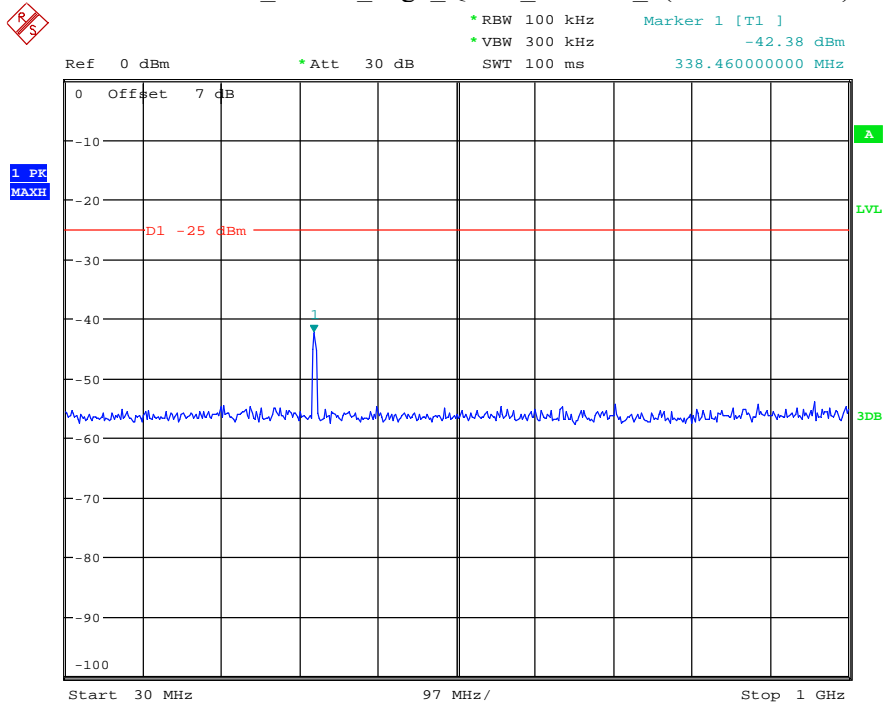

Band 41_5 MHz_High_QPSK_RB25#0_1(30MHz-1GHz)

Date: 26.MAY.2021 23:24:29