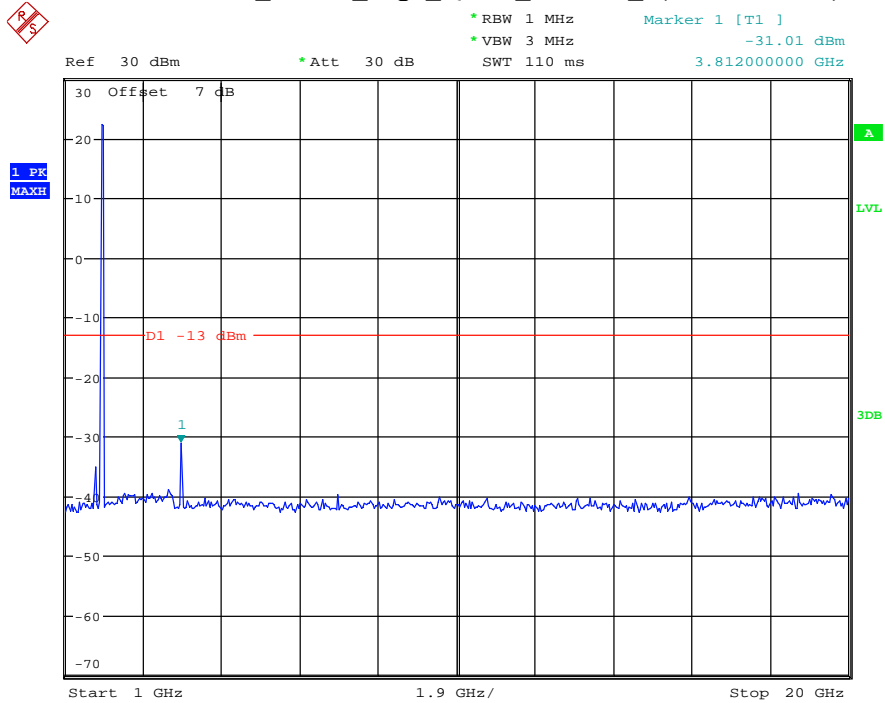

Date: 27.MAY.2021 02:37:02

Band 2_3 MHz_Middle_QPSK_RB15#0_2(1GHz-20GHz)

Date: 27.MAY.2021 02:37:13

Band 2_3 MHz_High_QPSK_RB15#0_1(30MHz-1GHz)

Date: 27.MAY.2021 02:37:33

Band 2_3 MHz_High_QPSK_RB15#0_2(1GHz-20GHz)