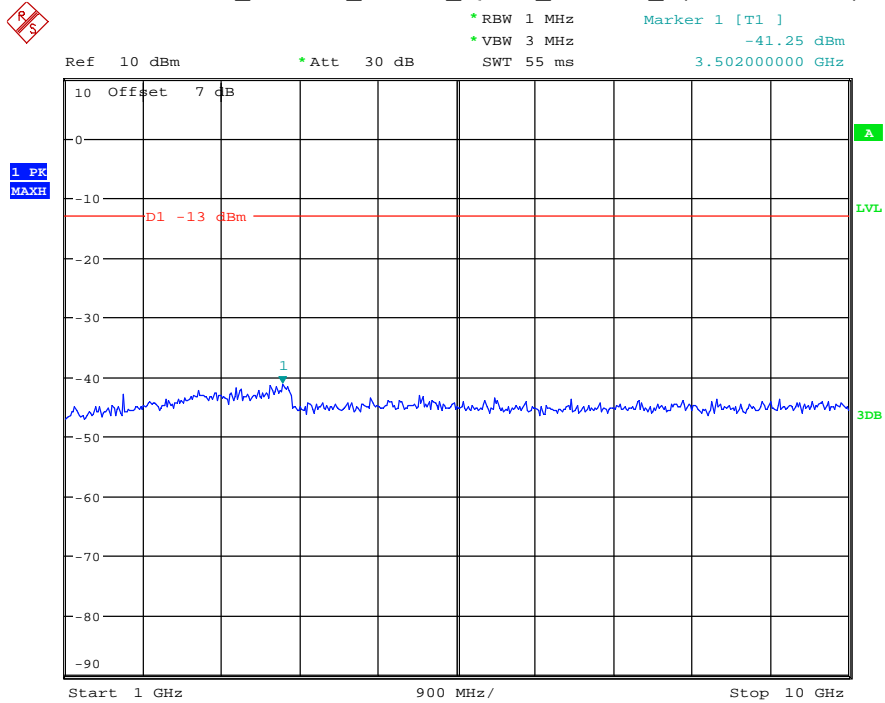

Band 5_10 MHz_Middle_QPSK_RB50#0_2(1GHz-10GHz)

Date: 27.MAY.2021 02:59:25