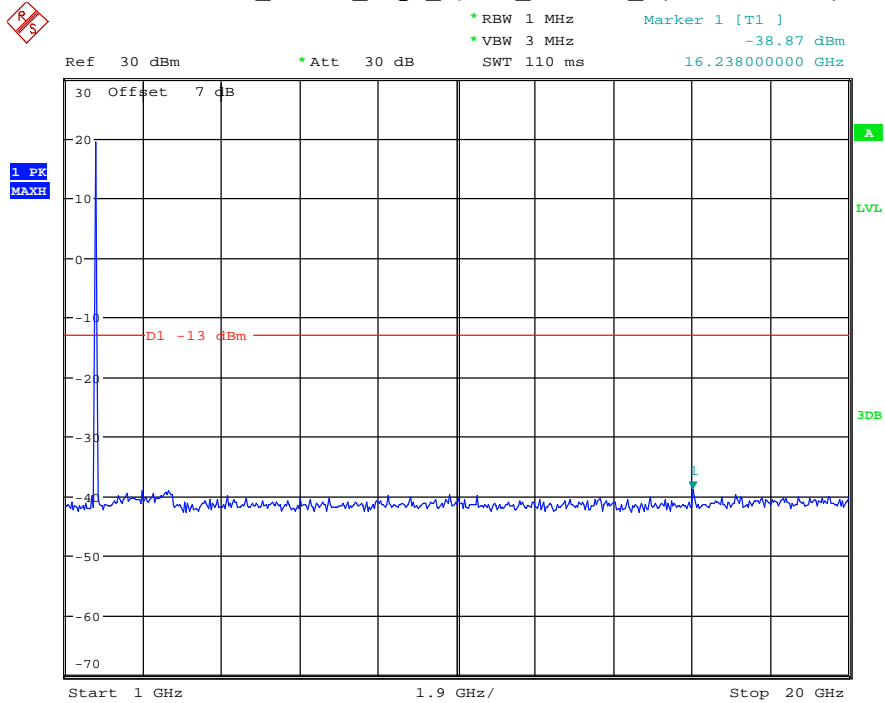

Date: 27.MAY.2021 02:46:26

Band 4_3 MHz_Middle_QPSK_RB15#0_2(1GHz-20GHz)

Date: 27.MAY.2021 02:46:37

Band 4_3 MHz_High_QPSK_RB15#0_1(30MHz-1GHz)

Date: 27.MAY.2021 02:46:53

Band 4_3 MHz_High_QPSK_RB15#0_2(1GHz-20GHz)