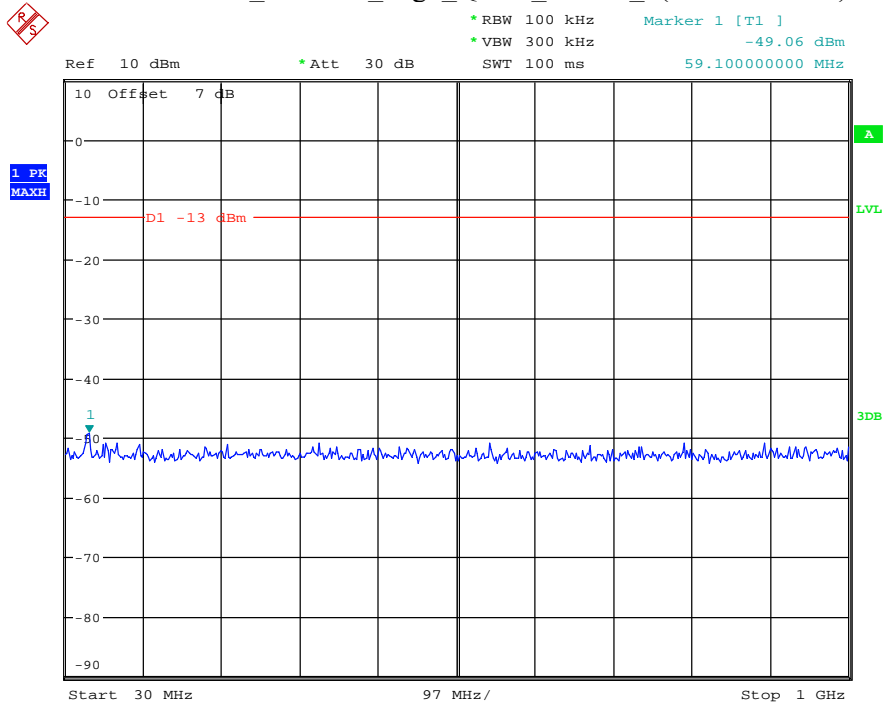

Band 2_1.4 MHz_High_QPSK_RB6#0_1(30MHz-1GHz)

Date: 27.MAY.2021 02:36:05