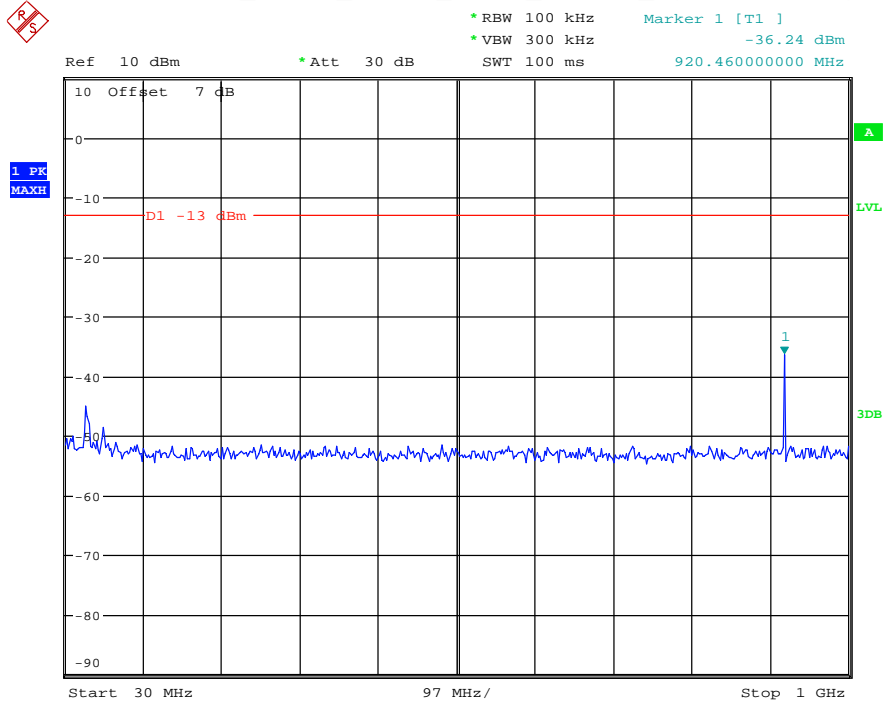

Date: 27.MAY.2021 02:45:40

Band 4_3 MHz_Low_QPSK_RB15#0_1(30MHz-1GHz)

Date: 27.MAY.2021 02:45:58

Band 4_3 MHz_Low_QPSK_RB15#0_2(1GHz-20GHz)

Date: 27.MAY.2021 02:46:09

Band 4_3 MHz_Middle_QPSK_RB15#0_1(30MHz-1GHz)