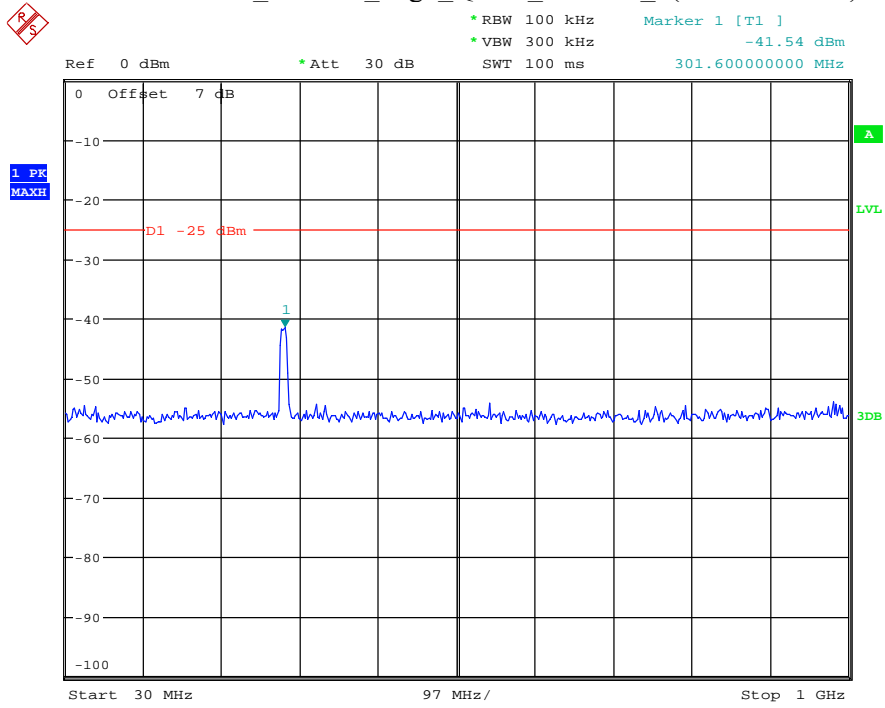

Band 38_10 MHz_High_QPSK_RB50#0_1(30MHz-1GHz)

Date: 26.MAY.2021 20:45:00