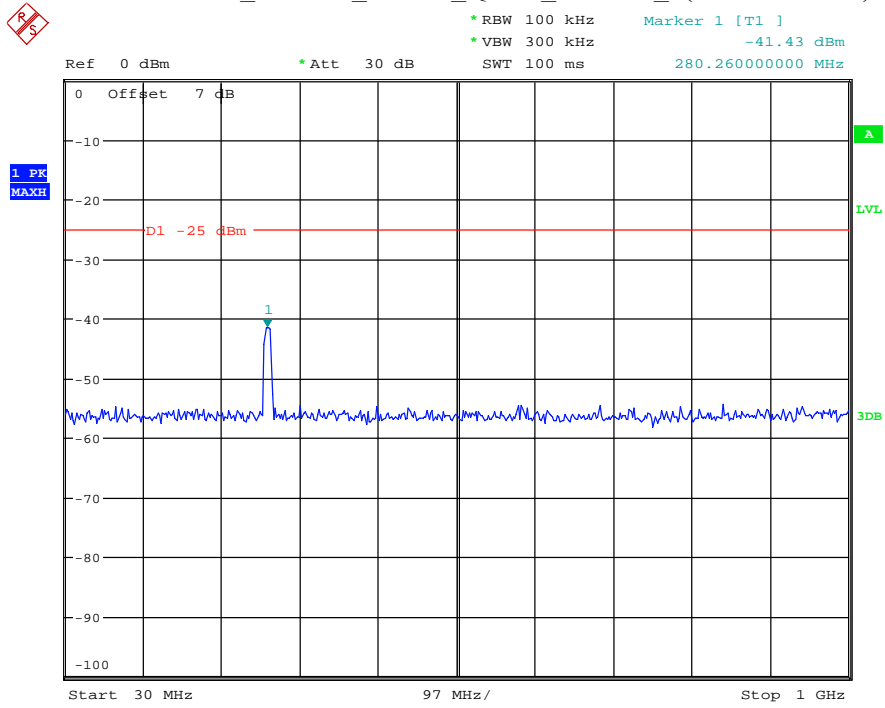

Date: 26.MAY.2021 20:43:33

Band 38_10 MHz_Low_QPSK_RB50#0_1(30MHz-1GHz)

Date: 26.MAY.2021 20:43:54

Band 38_10 MHz_Low_QPSK_RB50#0_2(1GHz-26.5GHz)

Date: 26.MAY.2021 20:44:05

Band 38_10 MHz_Middle_QPSK_RB50#0_1(30MHz-1GHz)