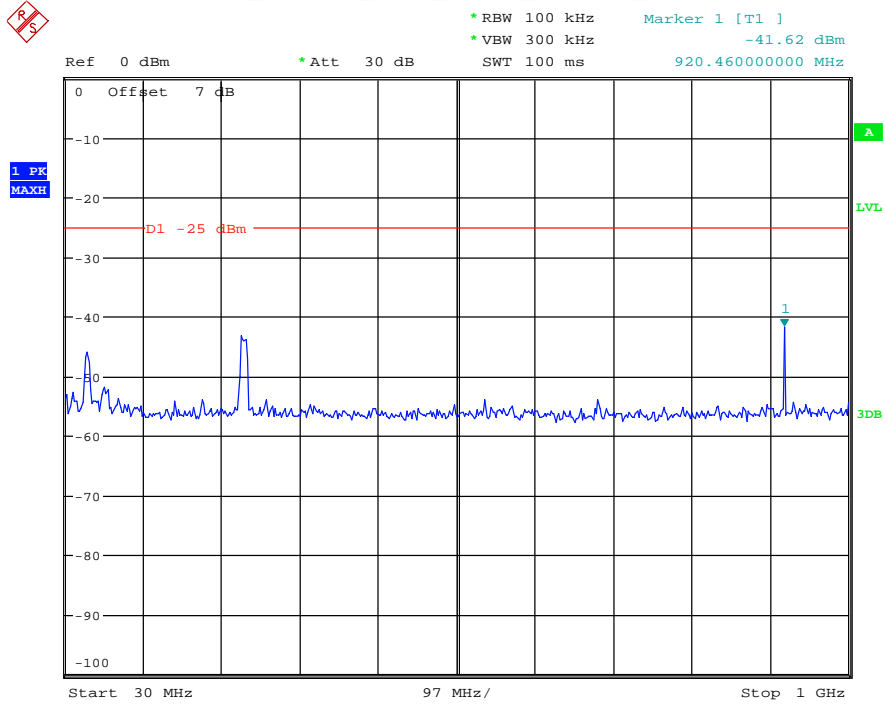

Band 7_10 MHz_High_QPSK_RB50#0_1(30MHz-1GHz)

Date: 27.MAY.2021 03:02:46