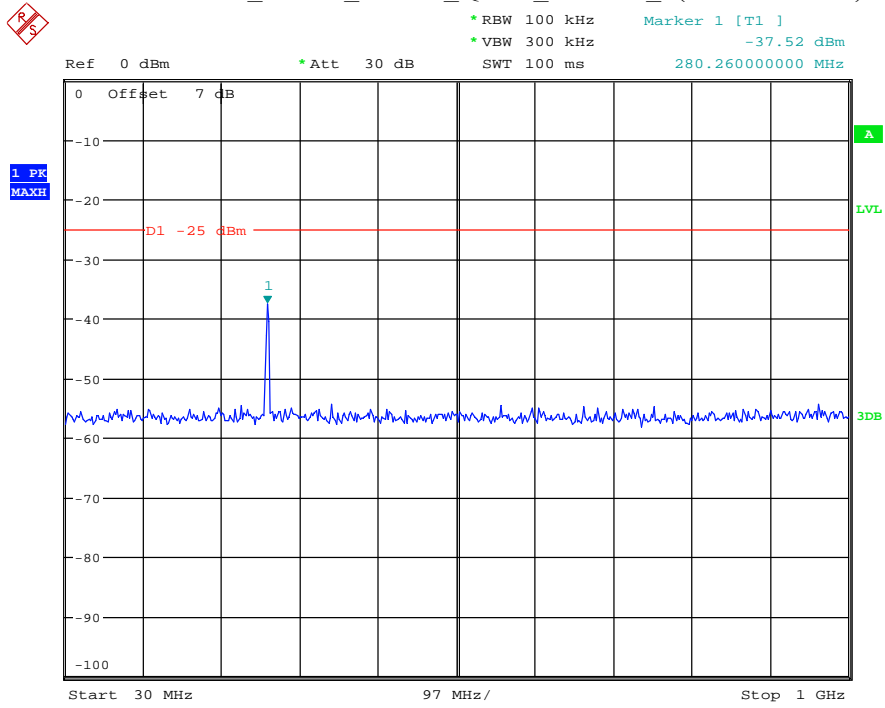

Date: 27.MAY.2021 03:06:35

Band 38_5 MHz_Low_QPSK_RB25#0_1(30MHz-1GHz)

Date: 26.MAY.2021 20:42:24

Band 38_5 MHz_Low_QPSK_RB25#0_2(1GHz-26.5GHz)

Date: 26.MAY.2021 20:42:35

Band 38_5 MHz_Middle_QPSK_RB25#0_1(30MHz-1GHz)