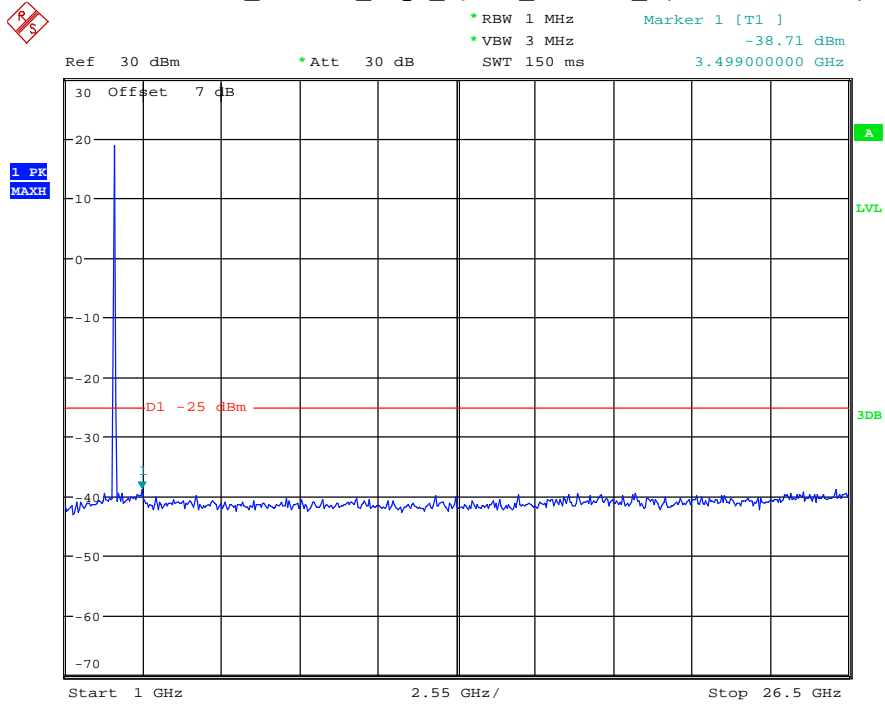

Date: 26.MAY.2021 20:44:27

Band 38_10 MHz_Middle_QPSK_RB50#0_2(1GHz-26.5GHz)

Date: 26.MAY.2021 20:44:38

Band 38_10 MHz_High_QPSK_RB50#0_1(30MHz-1GHz)

Date: 26.MAY.2021 20:45:00

Band 38_10 MHz_High_QPSK_RB50#0_2(1GHz-26.5GHz)