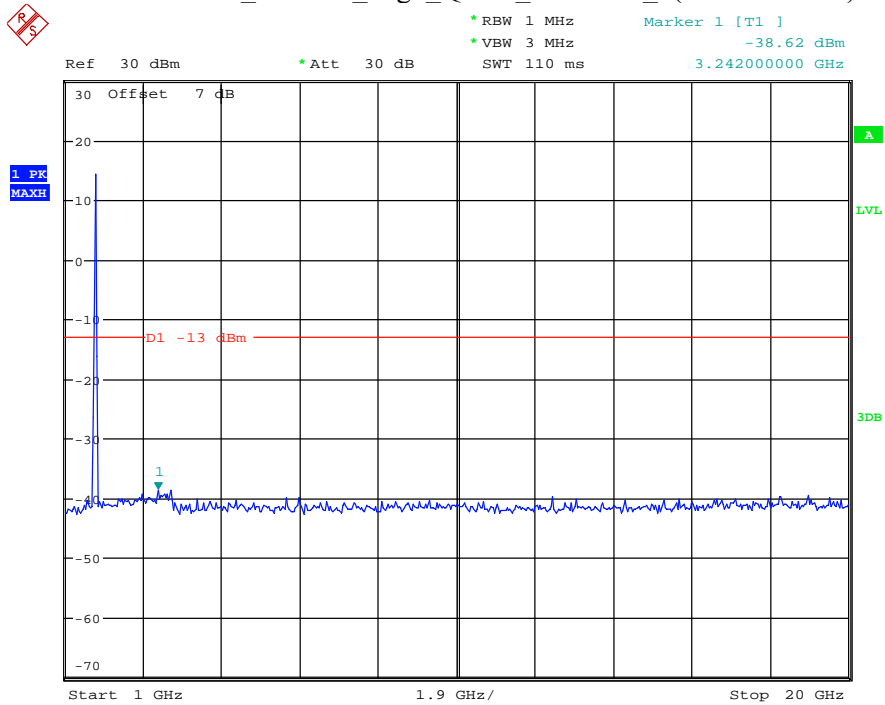

Date: 27.MAY.2021 02:53:04

Band 4_20 MHz_Middle_QPSK_RB100#0_2(1GHz-20GHz)

Date: 27.MAY.2021 02:53:15

Band 4_20 MHz_High_QPSK_RB100#0_1(30MHz-1GHz)

Date: 27.MAY.2021 02:53:41

Band 4_20 MHz_High_QPSK_RB100#0_2(1GHz-20GHz)