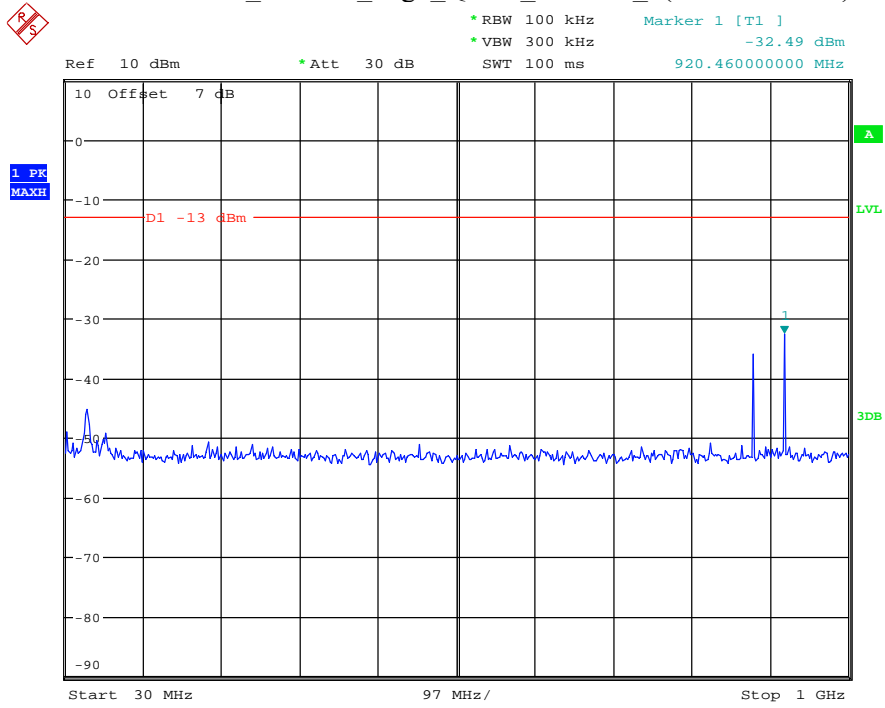

Band 4_15 MHz_High_QPSK_RB75#0_1(30MHz-1GHz)

Date: 27.MAY.2021 02:51:47