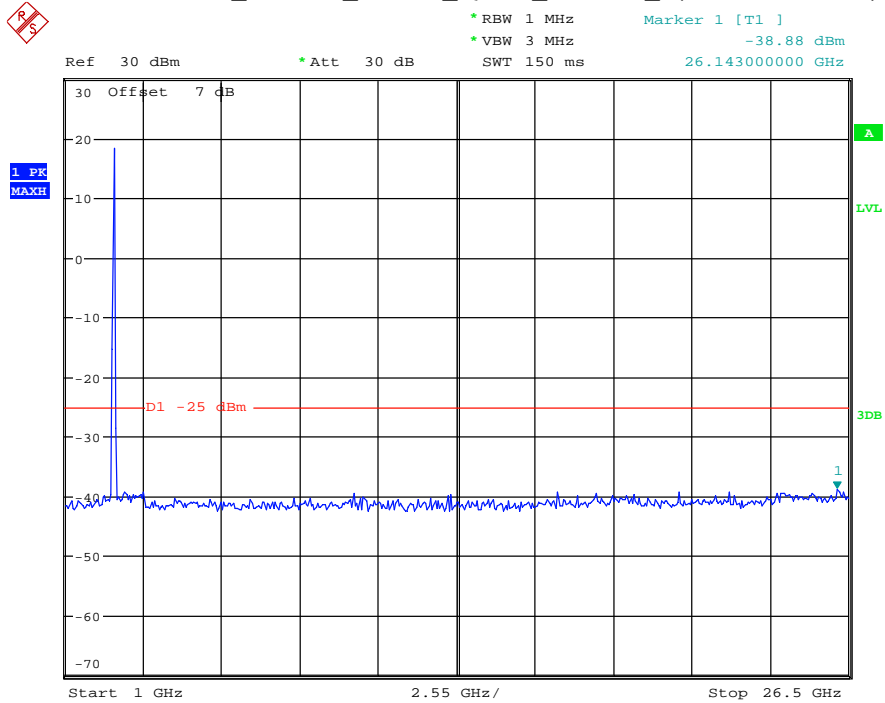

Band 38_15 MHz_Middle_QPSK_RB75#0_2(1GHz-26.5GHz)

Date: 26.MAY.2021 20:46:24