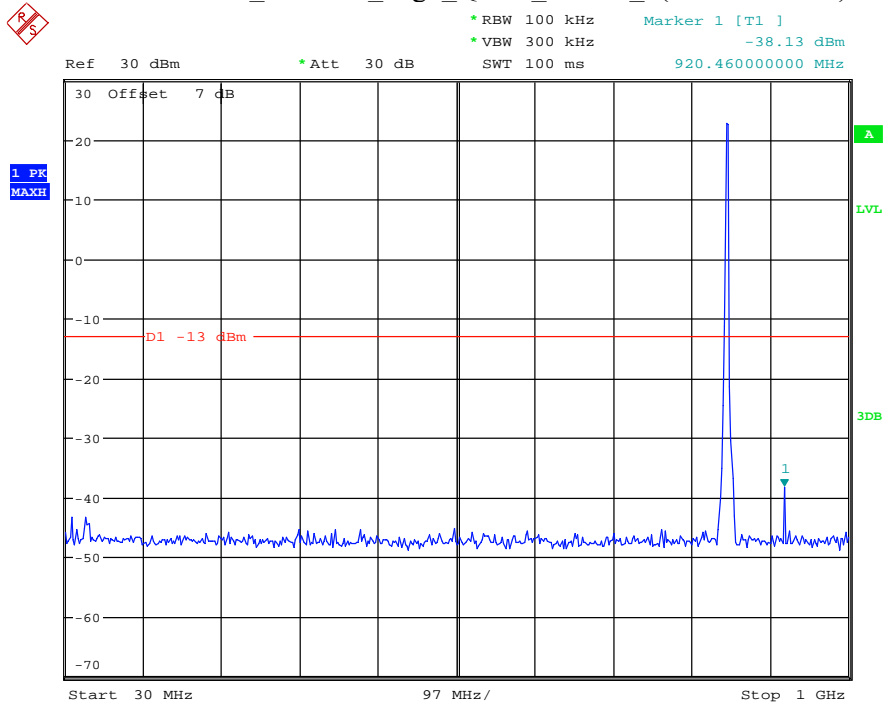

Band 5_1.4 MHz_High_QPSK_RB6#0_1(30MHz-1GHz)

Date: 27.MAY.2021 02:55:12