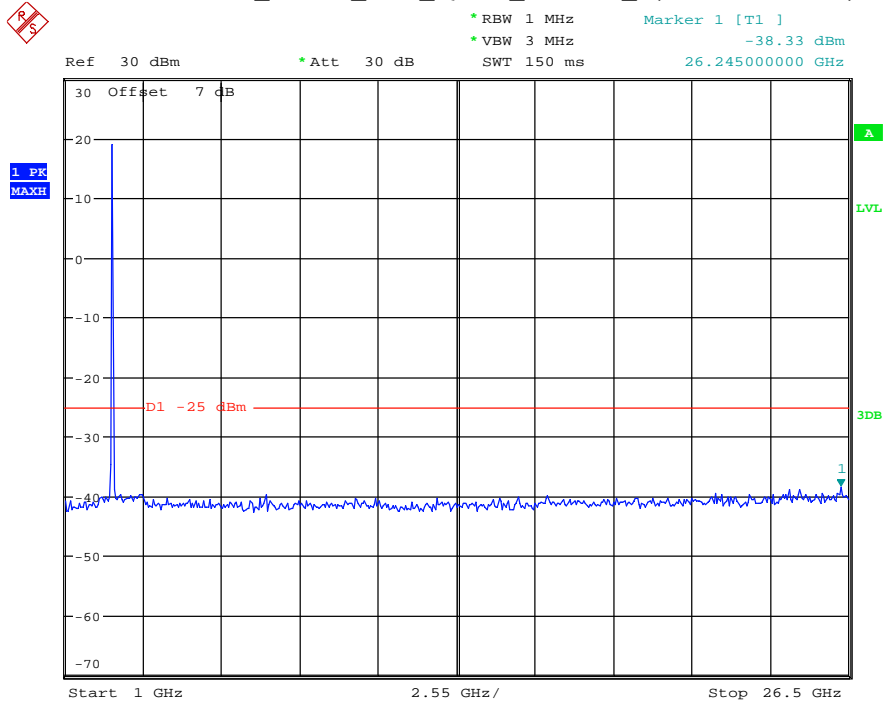

Band 41_5 MHz_Low_QPSK_RB25#0_2(1GHz-26.5GHz)

Date: 26.MAY.2021 23:23:41