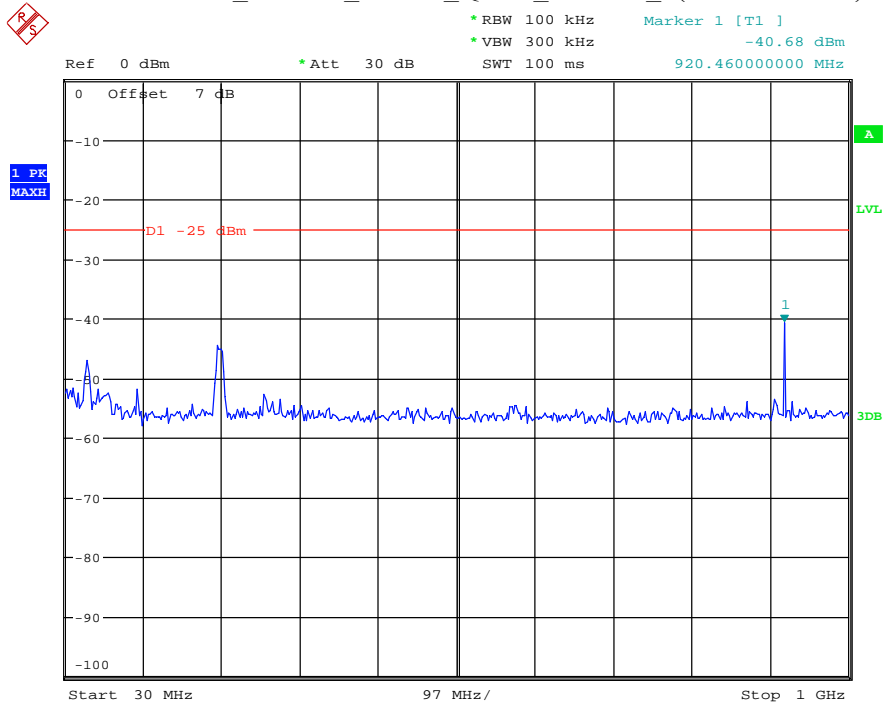

Date: 27.MAY.2021 03:02:56

Band 7_15 MHz_Low_QPSK_RB75#0_1(30MHz-1GHz)

Date: 27.MAY.2021 03:03:22

Band 7_15 MHz_Low_QPSK_RB75#0_2(1GHz-26.5GHz)

Date: 27.MAY.2021 03:03:33

Band 7_15 MHz_Middle_QPSK_RB75#0_1(30MHz-1GHz)