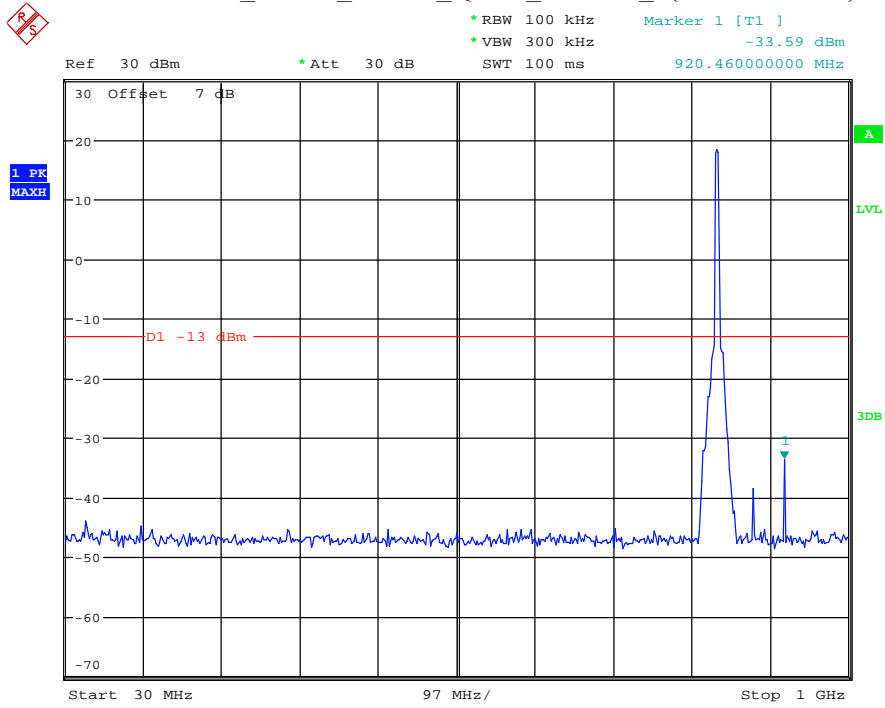

Date: 27.MAY.2021 02:56:50

Band 5_5 MHz_Low_QPSK_RB25#0_1(30MHz-1GHz)

Date: 27.MAY.2021 02:57:09

Band 5_5 MHz_Low_QPSK_RB25#0_2(1GHz-10GHz)

Date: 27.MAY.2021 02:57:20

Band 5_5 MHz_Middle_QPSK_RB25#0_1(30MHz-1GHz)