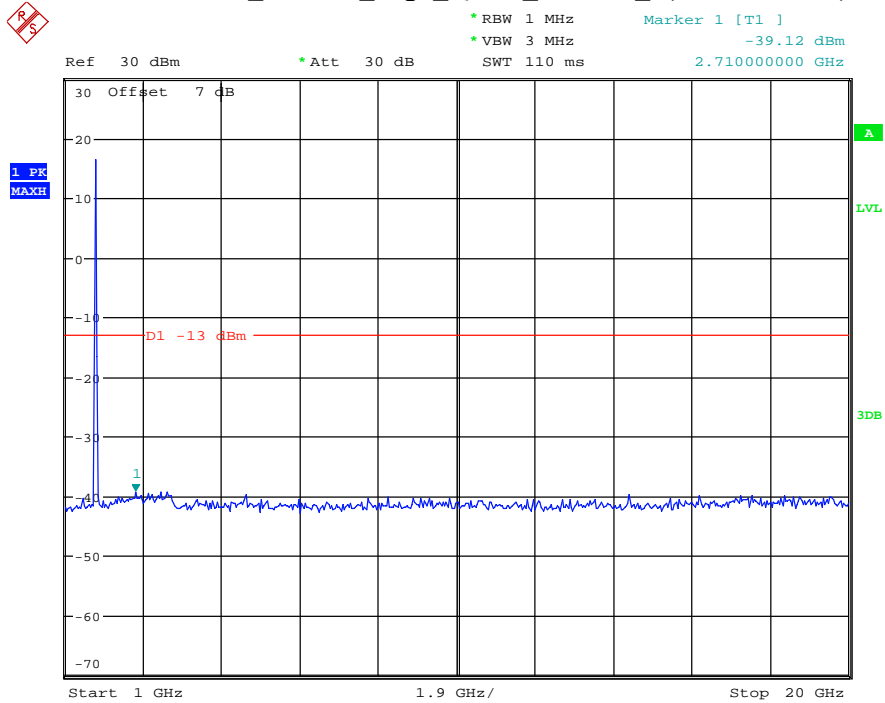

Date: 27.MAY.2021 02:49:29

Band 4_10 MHz_Middle_QPSK_RB50#0_2(1GHz-20GHz)

Date: 27.MAY.2021 02:49:40

Band 4_10 MHz_High_QPSK_RB50#0_1(30MHz-1GHz)

Date: 27.MAY.2021 02:50:02

Band 4_10 MHz_High_QPSK_RB50#0_2(1GHz-20GHz)