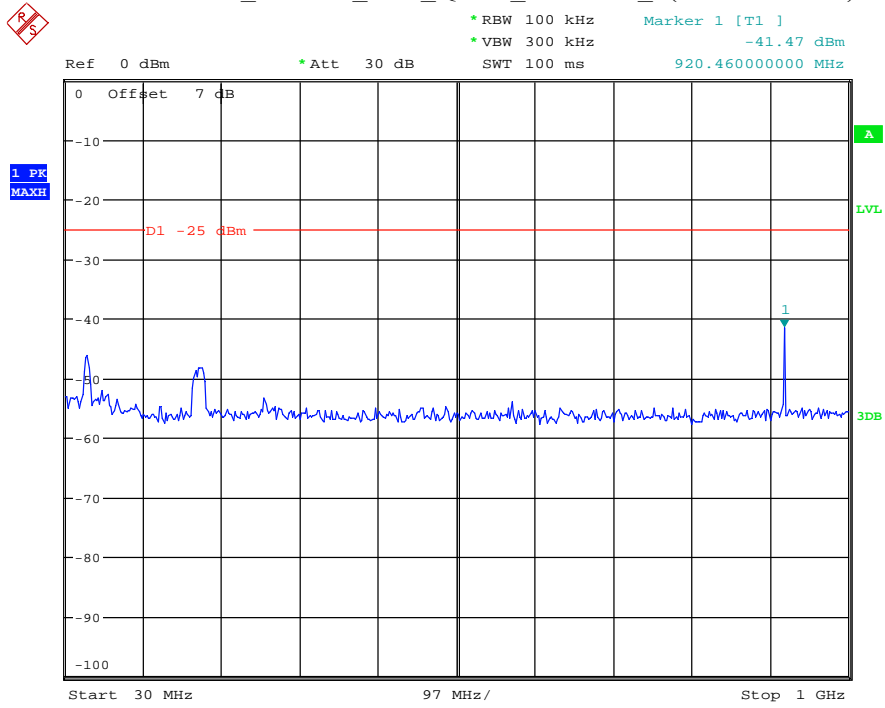

Band 7_20 MHz_Low_QPSK_RB100#0_1(30MHz-1GHz)

Date: 27.MAY.2021 03:05:13