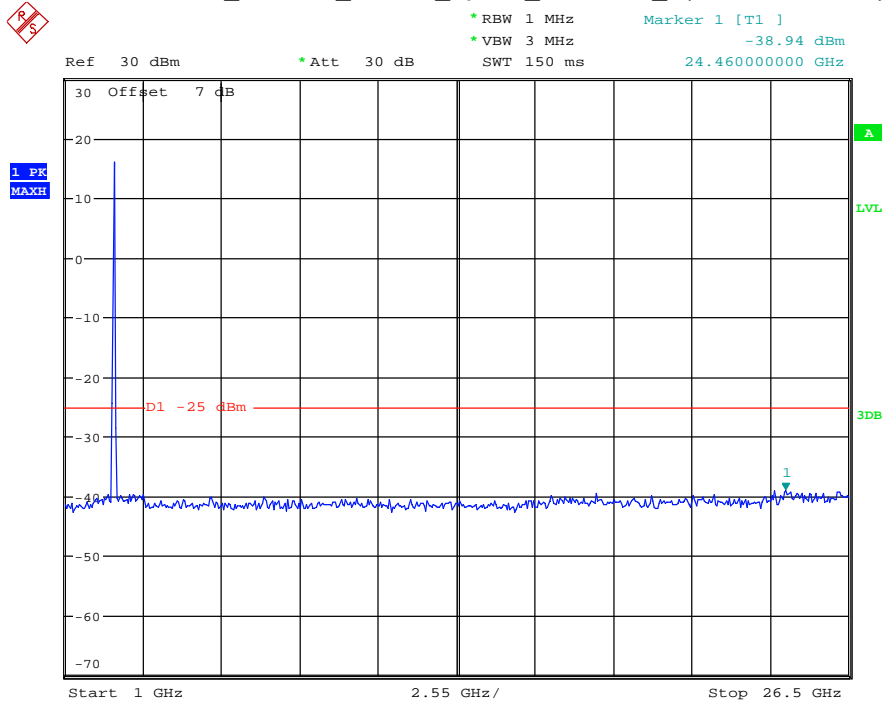

Band 41_20 MHz_Middle_QPSK_RB100#0_2(1GHz-26.5GHz)

Date: 26.MAY.2021 23:29:15