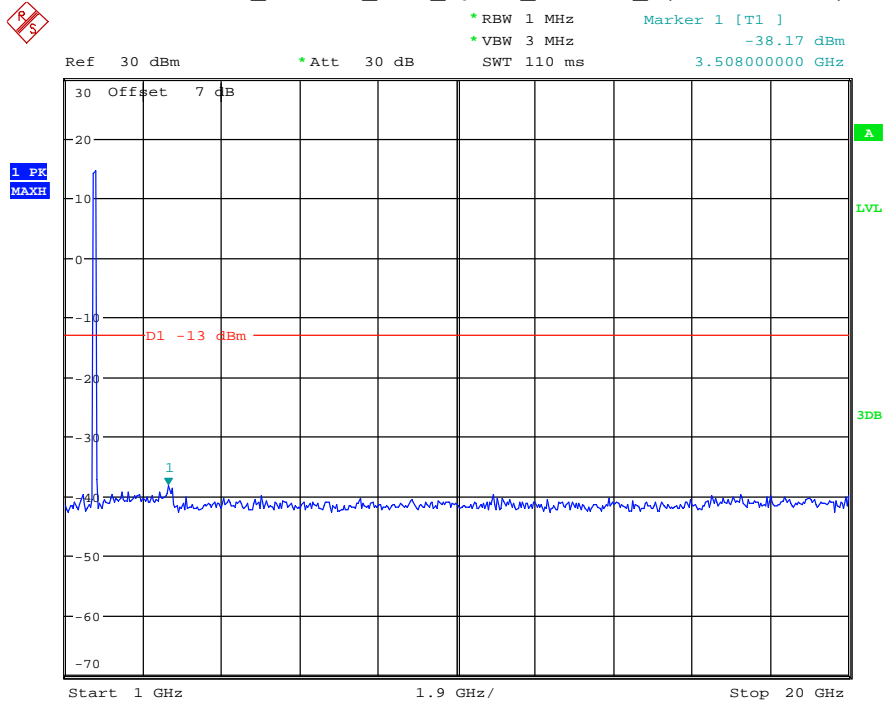

Band 4_15 MHz_Low_QPSK_RB75#0_2(1GHz-20GHz)

Date: 27.MAY.2021 02:50:49