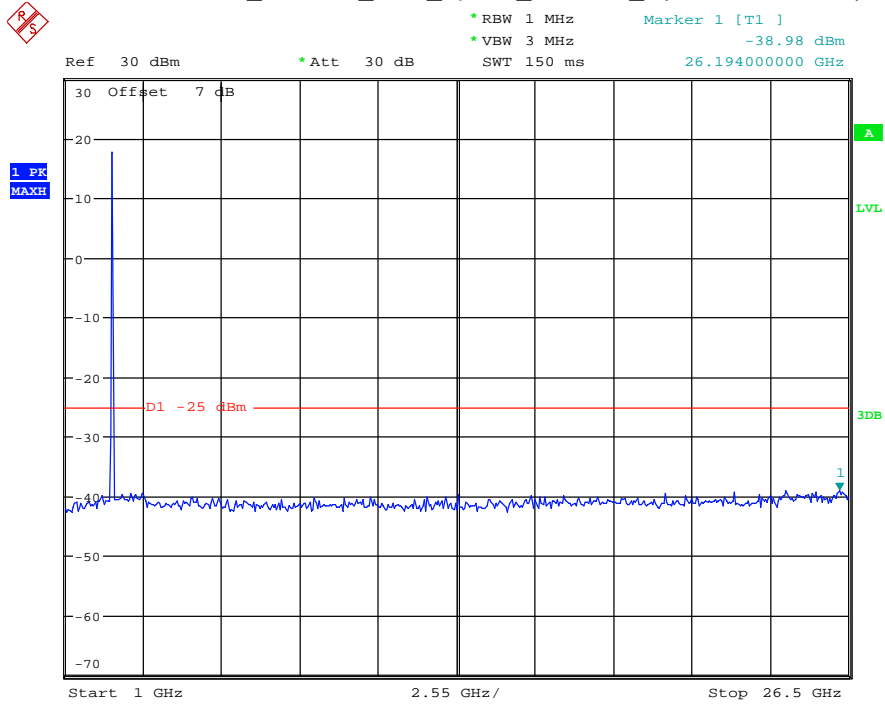

Band 41_10 MHz_Low_QPSK_RB50#0_2(1GHz-26.5GHz)

Date: 26.MAY.2021 23:25:14