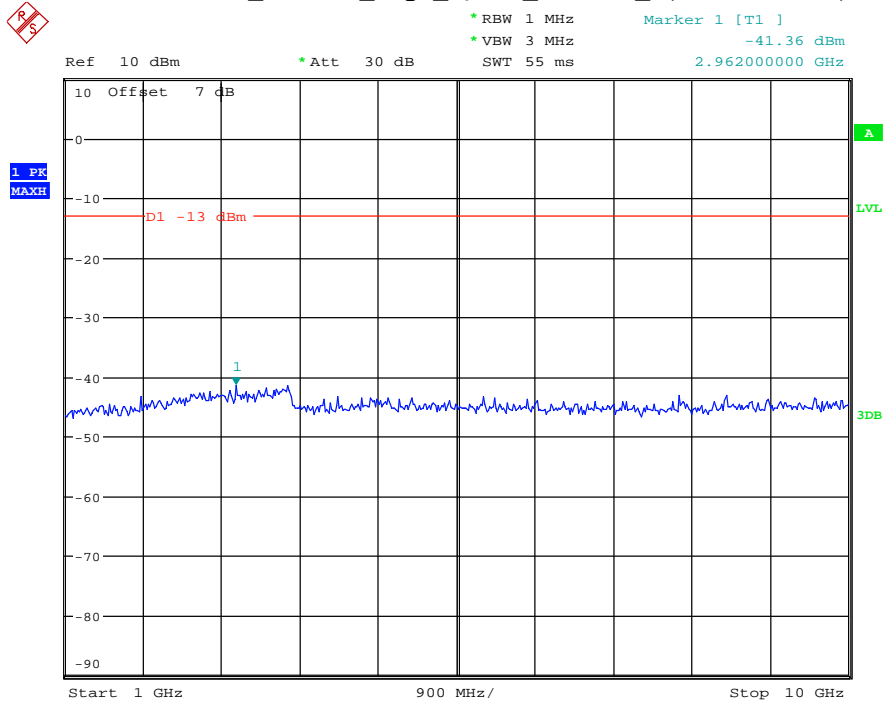

Date: 27.MAY.2021 02:59:14

Band 5_10 MHz_Middle_QPSK_RB50#0_2(1GHz-10GHz)

Date: 27.MAY.2021 02:59:25

Band 5_10 MHz_High_QPSK_RB50#0_1(30MHz-1GHz)

Date: 27.MAY.2021 02:59:47

Band 5_10 MHz_High_QPSK_RB50#0_2(1GHz-10GHz)

Date: 27.MAY.2021 02:59:57

Band 7_5 MHz_Low_QPSK_RB25#0_1(30MHz-1GHz)

Date: 27.MAY.2021 03:00:16

Band 7_5 MHz_Low_QPSK_RB25#0_2(1GHz-26.5GHz)

Date: 27.MAY.2021 03:00:27

Band 7_5 MHz_Middle_QPSK_RB25#0_1(30MHz-1GHz)