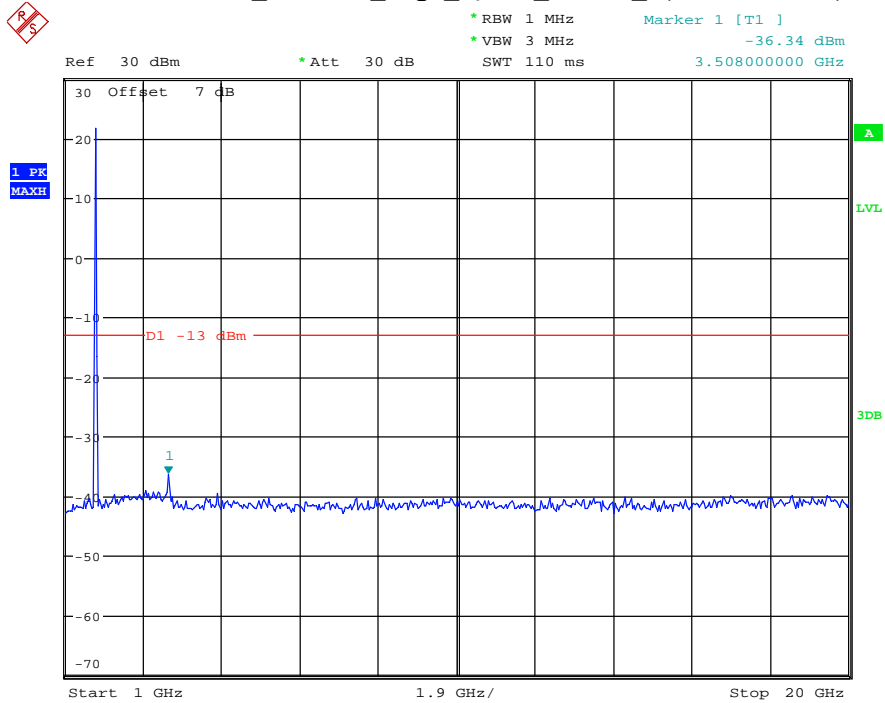

Date: 27.MAY.2021 02:45:01

Band 4_1.4 MHz_Middle_QPSK_RB6#0_2(1GHz-20GHz)

Date: 27.MAY.2021 02:45:12

Band 4_1.4 MHz_High_QPSK_RB6#0_1(30MHz-1GHz)

Date: 27.MAY.2021 02:45:29

Band 4_1.4 MHz_High_QPSK_RB6#0_2(1GHz-20GHz)