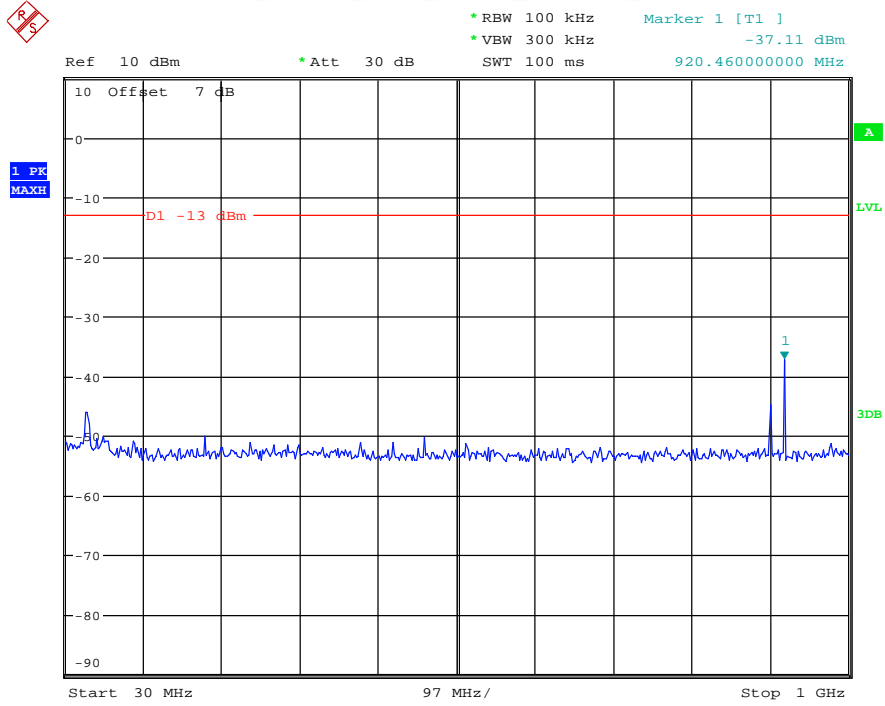

Band 4_5 MHz_High_QPSK_RB25#0_1(30MHz-1GHz)

Date: 27.MAY.2021 02:48:21