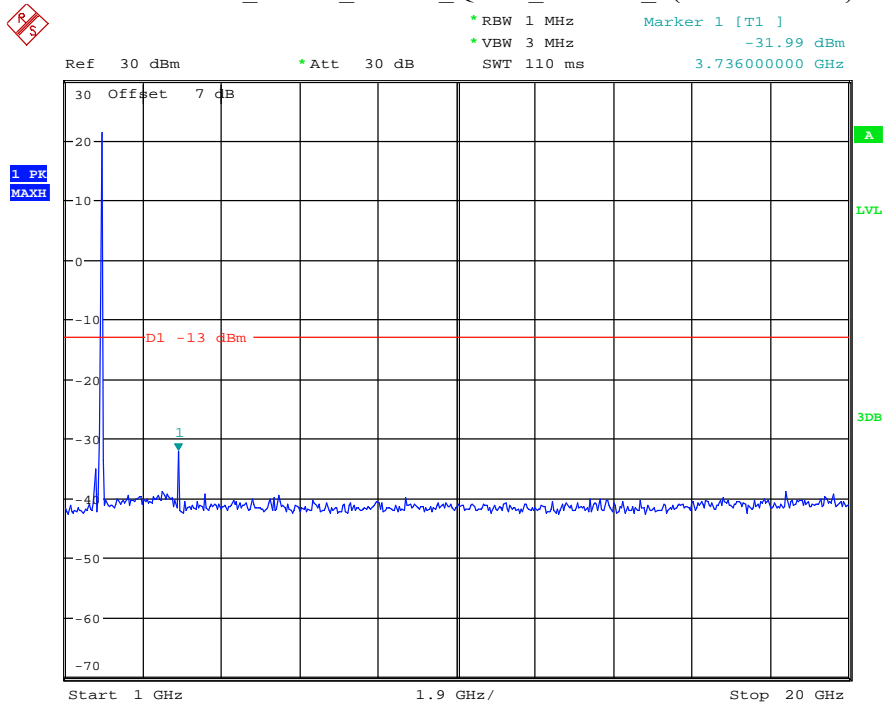

Band 2_5 MHz_Middle_QPSK_RB25#0_2(1GHz-20GHz)

Date: 27.MAY.2021 02:38:40