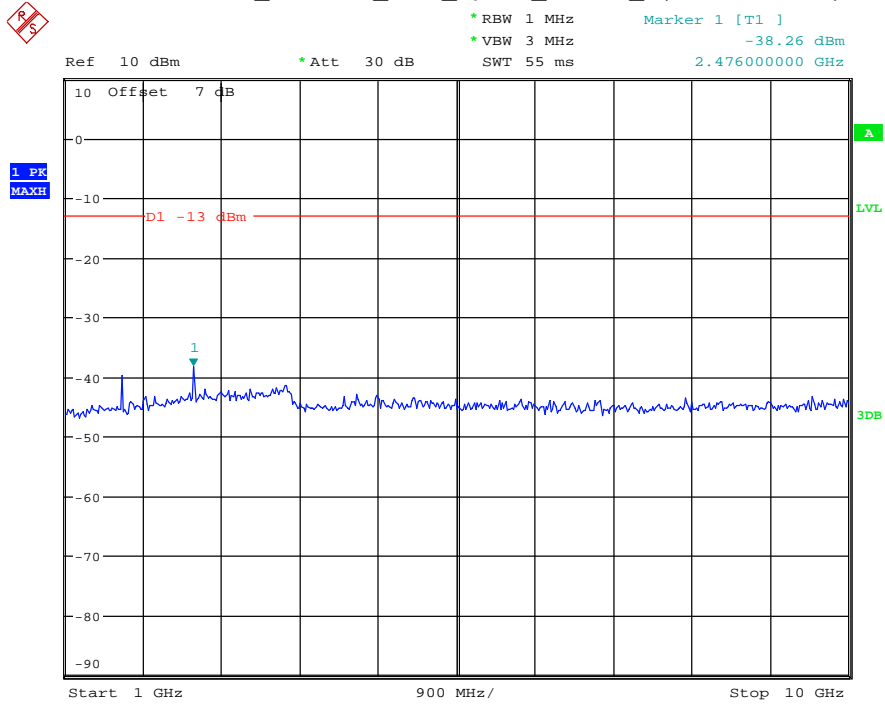

Date: 27.MAY.2021 02:53:04

Band 4_20 MHz_Middle_QPSK_RB100#0_2(1GHz-20GHz)

Date: 27.MAY.2021 02:53:15

Band 4_20 MHz_High_QPSK_RB100#0_1(30MHz-1GHz)

Date: 27.MAY.2021 02:53:41

Band 4_20 MHz_High_QPSK_RB100#0_2(1GHz-20GHz)

Date: 27.MAY.2021 02:53:52

Band 5_1.4 MHz_Low_QPSK_RB6#0_1(30MHz-1GHz)

Date: 27.MAY.2021 02:54:14

Band 5_1.4 MHz_Low_QPSK_RB6#0_2(1GHz-10GHz)

Date: 27.MAY.2021 02:54:28

Band 5_1.4 MHz_Middle_QPSK_RB6#0_1(30MHz-1GHz)