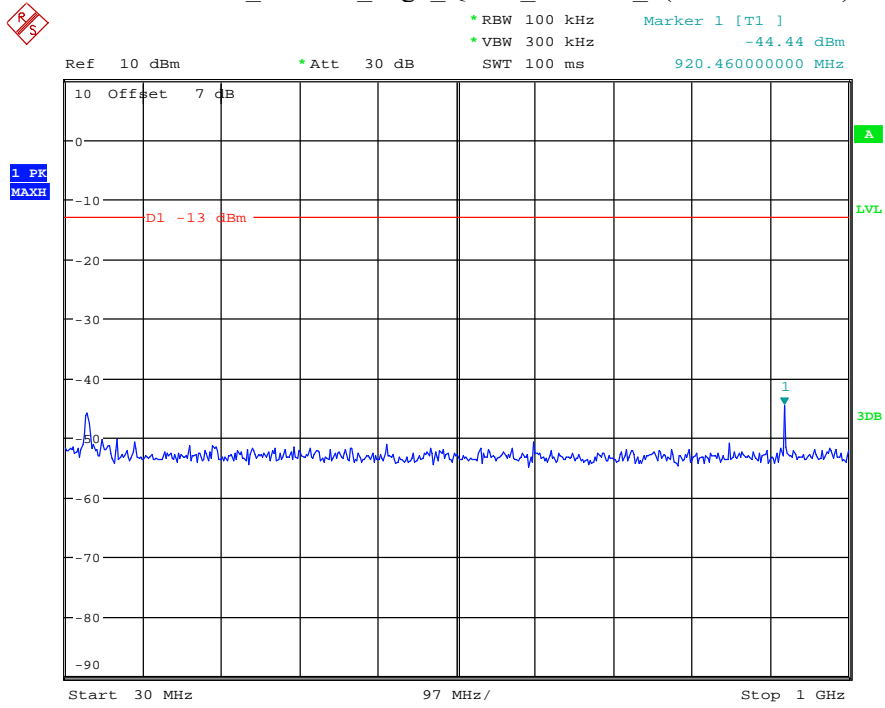

Band 2_15 MHz_High_QPSK_RB75#0_1(30MHz-1GHz)

Date: 27.MAY.2021 02:42:17