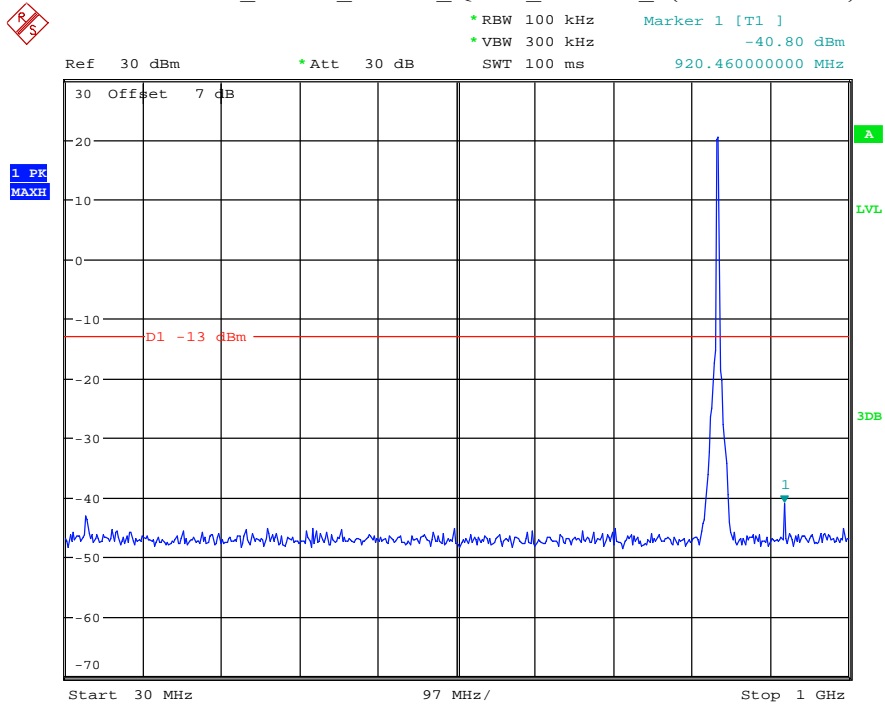

Date: 27.MAY.2021 02:55:23

Band 5_3 MHz_Low_QPSK_RB15#0_1(30MHz-1GHz)

Date: 27.MAY.2021 02:55:42

Band 5_3 MHz_Low_QPSK_RB15#0_2(1GHz-10GHz)

Date: 27.MAY.2021 02:55:52

Band 5_3 MHz_Middle_QPSK_RB15#0_1(30MHz-1GHz)