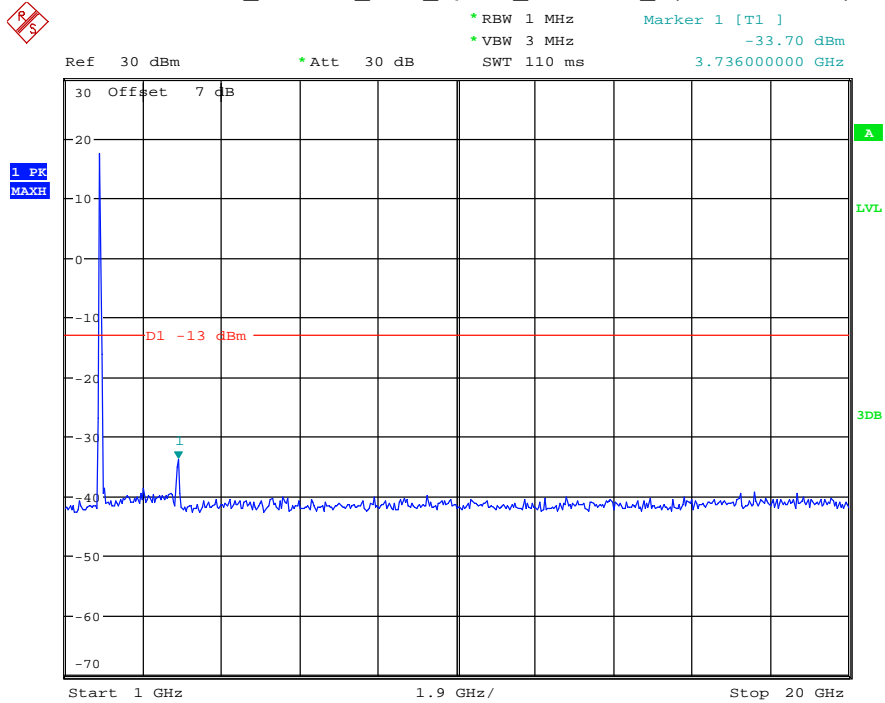

Band 2_20 MHz_Low_QPSK_RB100#0_2(1GHz-20GHz)

Date: 27.MAY.2021 02:43:03