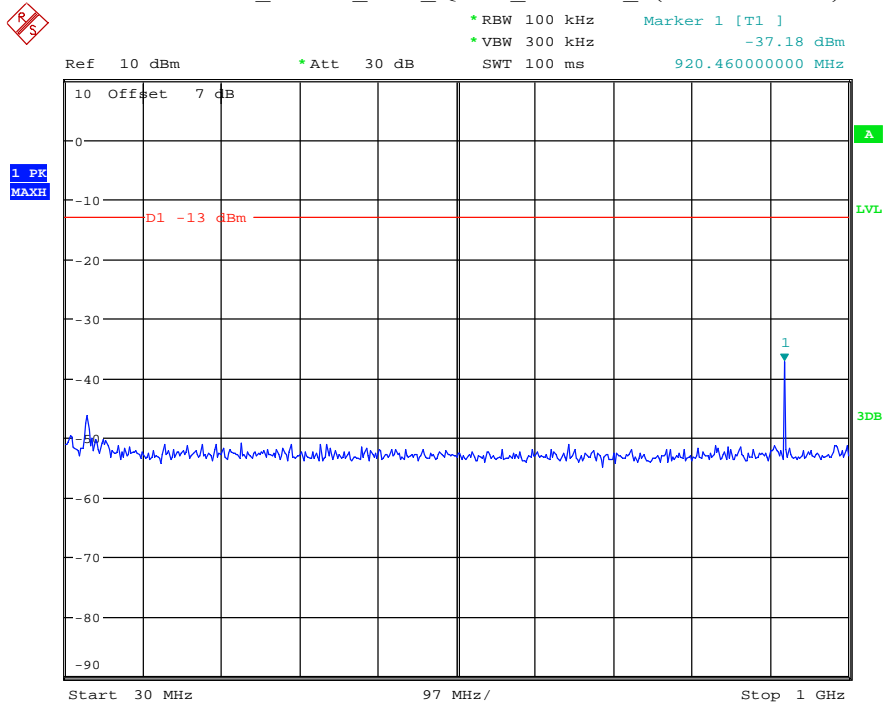

Band 4_5 MHz_Low_QPSK_RB25#0_1(30MHz-1GHz)

Date: 27.MAY.2021 02:47:26