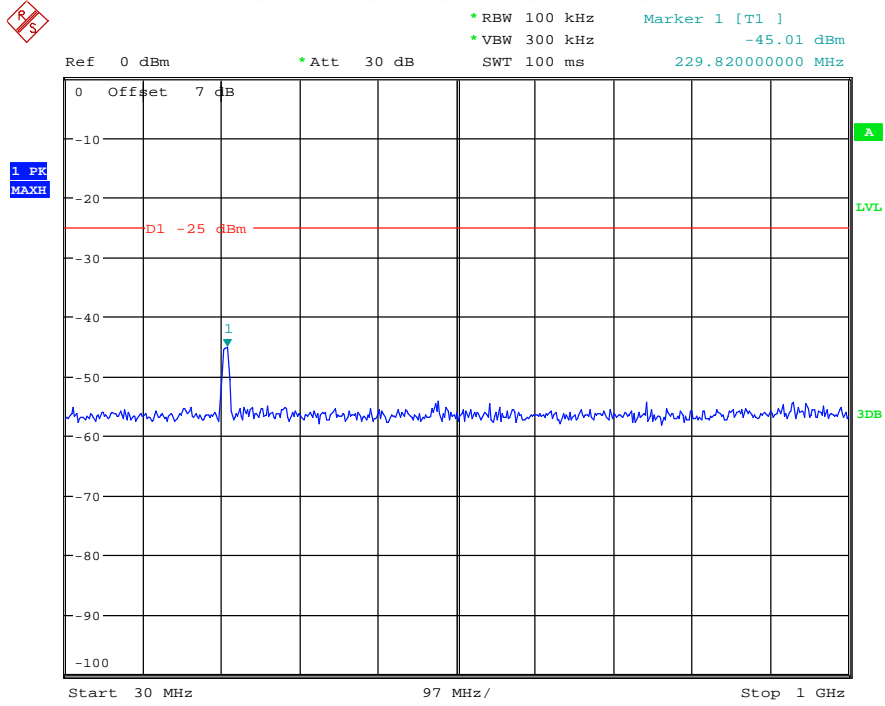

Band 41_15 MHz_Low_QPSK_RB75#0_1(30MHz-1GHz)

Date: 26.MAY.2021 23:26:39