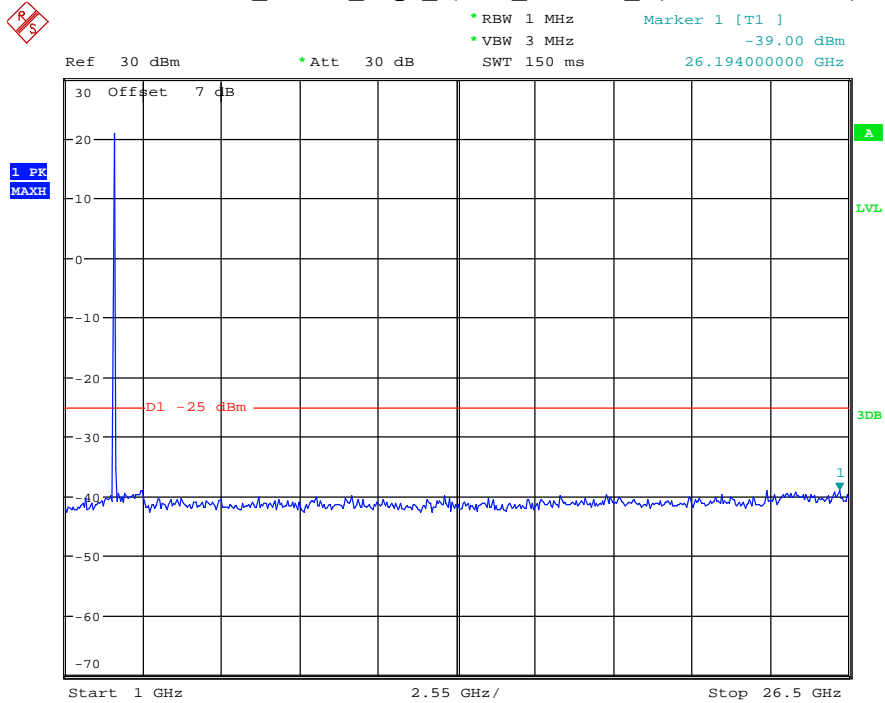

Date: 26.MAY.2021 20:42:52

Band 38_5 MHz_Middle_QPSK_RB25#0_2(1GHz-26.5GHz)

Date: 26.MAY.2021 20:43:02

Band 38_5 MHz_High_QPSK_RB25#0_1(30MHz-1GHz)

Date: 26.MAY.2021 20:43:22

Band 38_5 MHz_High_QPSK_RB25#0_2(1GHz-26.5GHz)