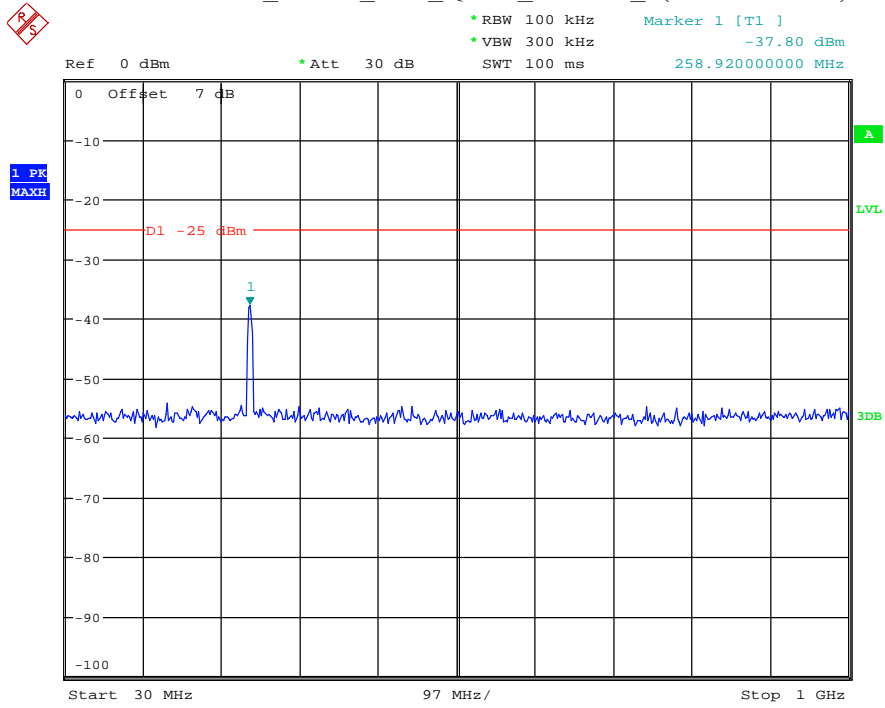

Band 38_5 MHz_Low_QPSK_RB25#0_1(30MHz-1GHz)

Date: 26.MAY.2021 20:42:24