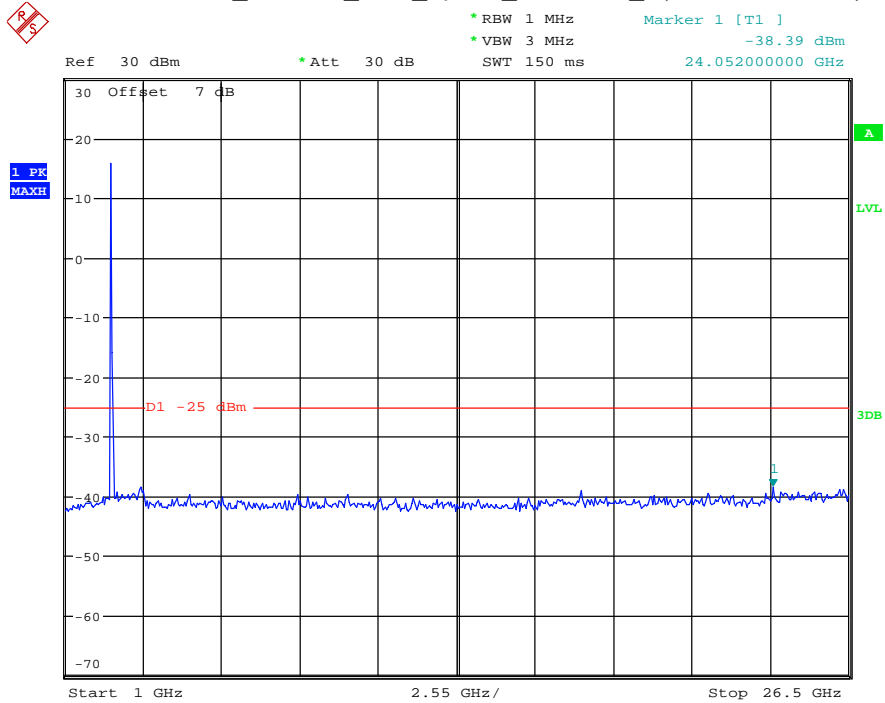

Band 7_20 MHz_Low_QPSK_RB100#0_2(1GHz-26.5GHz)

Date: 27.MAY.2021 03:05:23