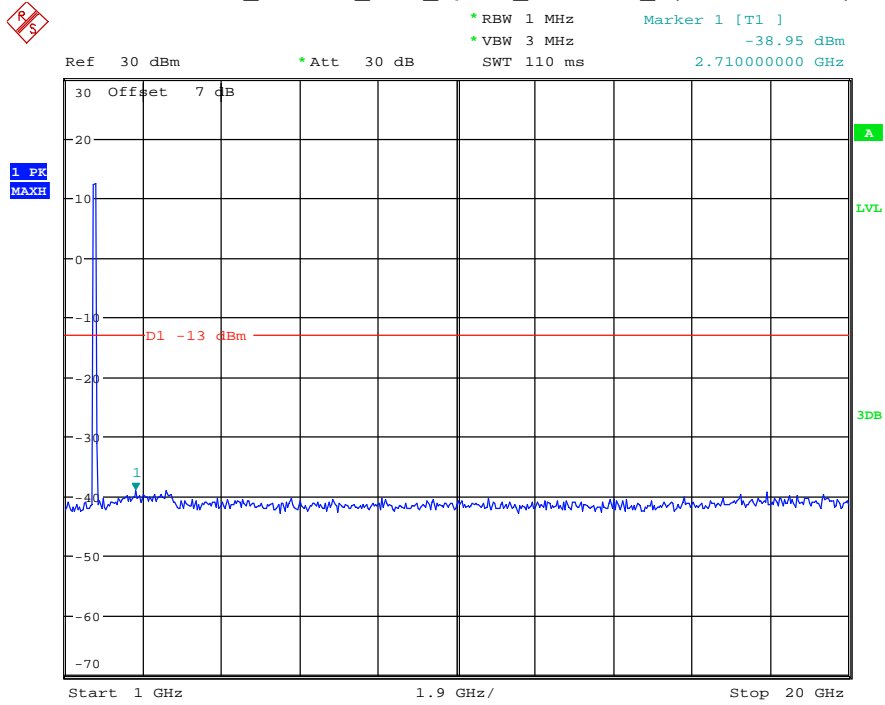

Band 4_20 MHz_Low_QPSK_RB100#0_2(1GHz-20GHz)

Date: 27.MAY.2021 02:52:37