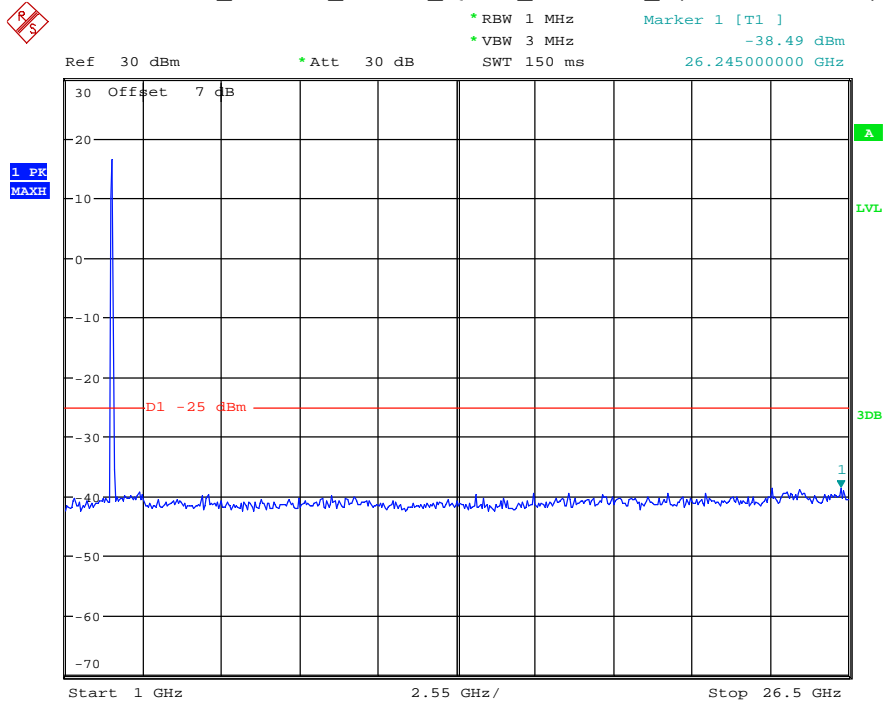

Band 7_20 MHz_Middle_QPSK_RB100#0_2(1GHz-26.5GHz)

Date: 27.MAY.2021 03:06:01