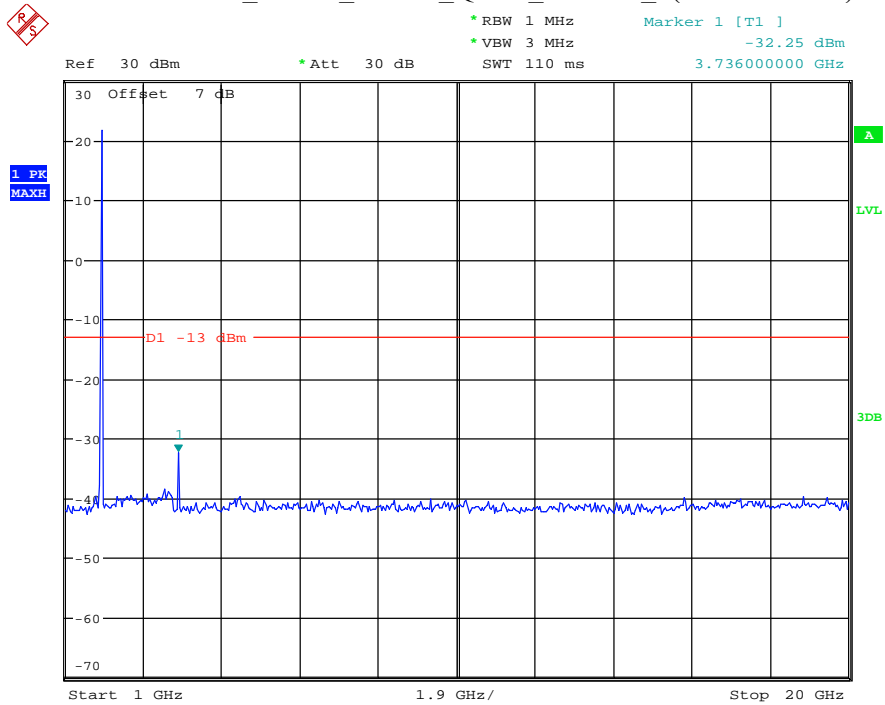

Band 2_3 MHz_Middle_QPSK_RB15#0_2(1GHz-20GHz)

Date: 27.MAY.2021 02:37:13