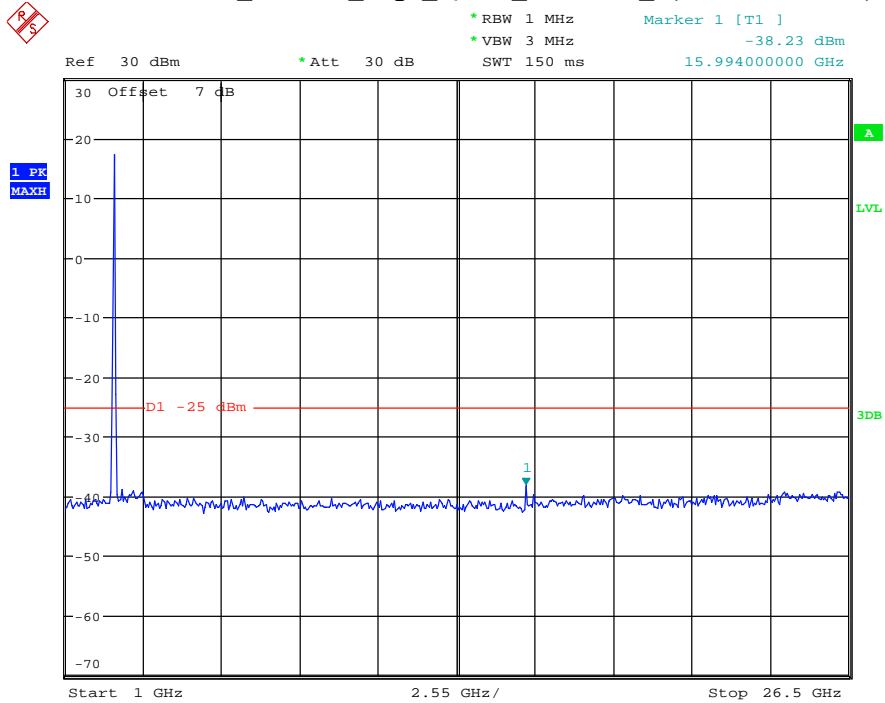

Date: 26.MAY.2021 20:48:04

Band 38_20 MHz_Middle_QPSK_RB100#0_2(1GHz-26.5GHz)

Date: 26.MAY.2021 20:48:14

Band 38_20 MHz_High_QPSK_RB100#0_1(30MHz-1GHz)

Date: 26.MAY.2021 20:48:41

Band 38_20 MHz_High_QPSK_RB100#0_2(1GHz-26.5GHz)