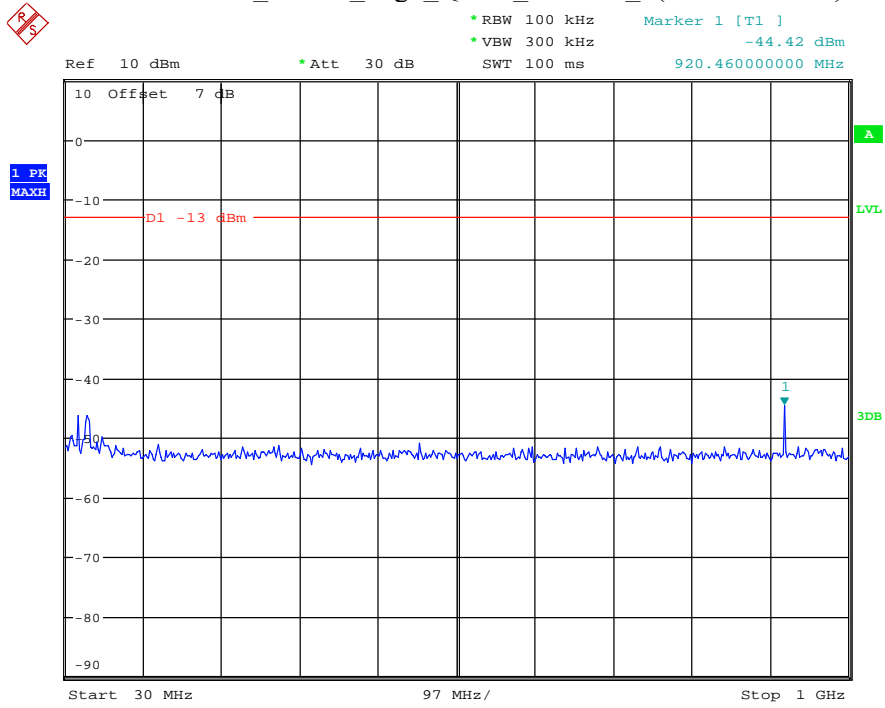

Band 2_3 MHz_High_QPSK_RB15#0_1(30MHz-1GHz)

Date: 27.MAY.2021 02:37:33