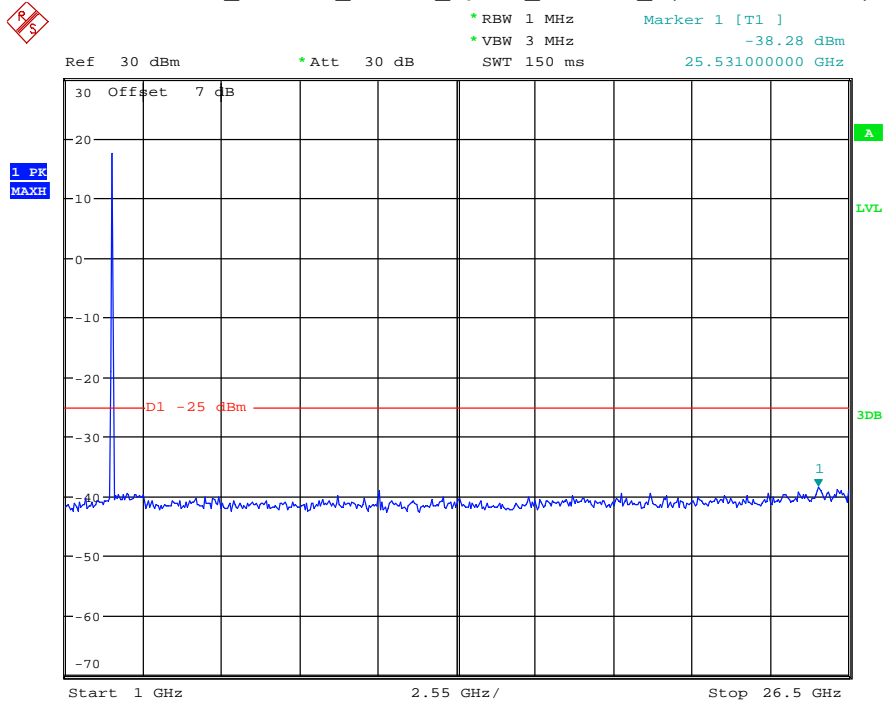

Band 7_10 MHz_Middle_QPSK_RB50#0_2(1GHz-26.5GHz)

Date: 27.MAY.2021 03:02:23