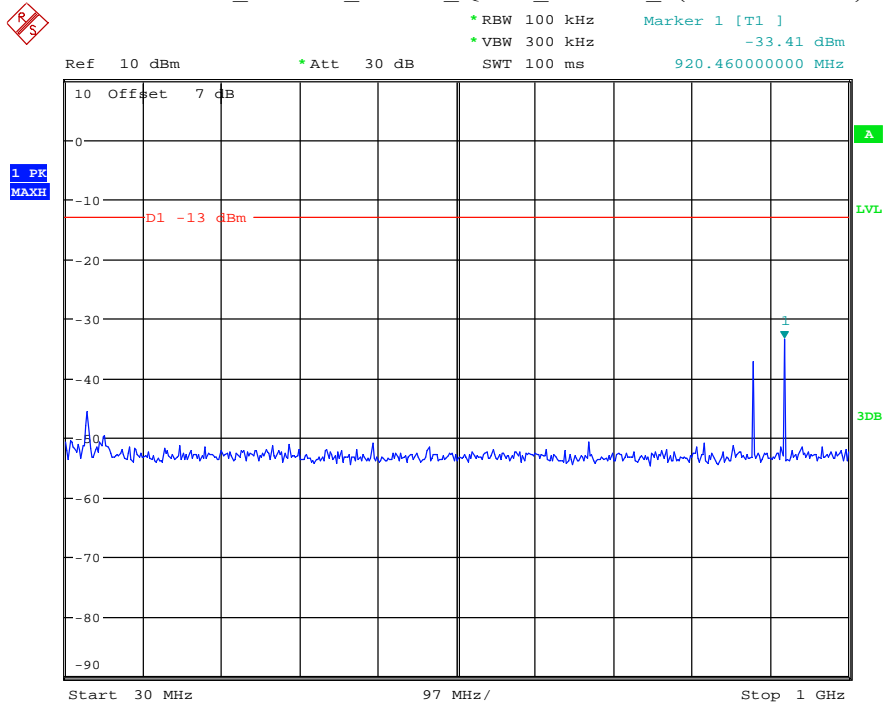

Date: 27.MAY.2021 02:50:12

Band 4_15 MHz_Low_QPSK_RB75#0_1(30MHz-1GHz)

Date: 27.MAY.2021 02:50:39

Band 4_15 MHz_Low_QPSK_RB75#0_2(1GHz-20GHz)

Date: 27.MAY.2021 02:50:49

Band 4_15 MHz_Middle_QPSK_RB75#0_1(30MHz-1GHz)