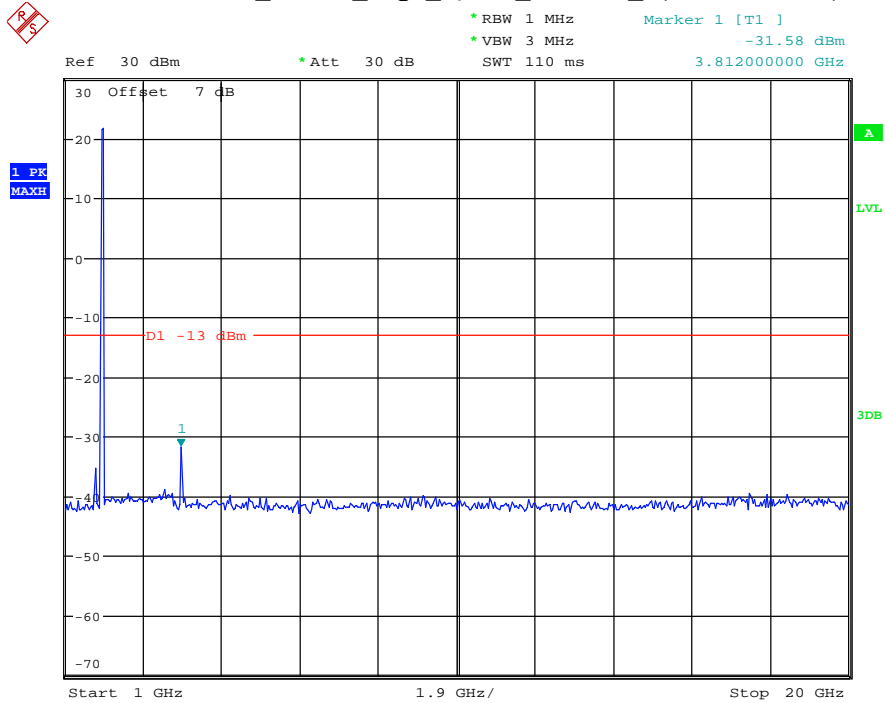

Date: 27.MAY.2021 02:38:30

Band 2_5 MHz_Middle_QPSK_RB25#0_2(1GHz-20GHz)

Date: 27.MAY.2021 02:38:40

Band 2_5 MHz_High_QPSK_RB25#0_1(30MHz-1GHz)

Date: 27.MAY.2021 02:38:57

Band 2_5 MHz_High_QPSK_RB25#0_2(1GHz-20GHz)