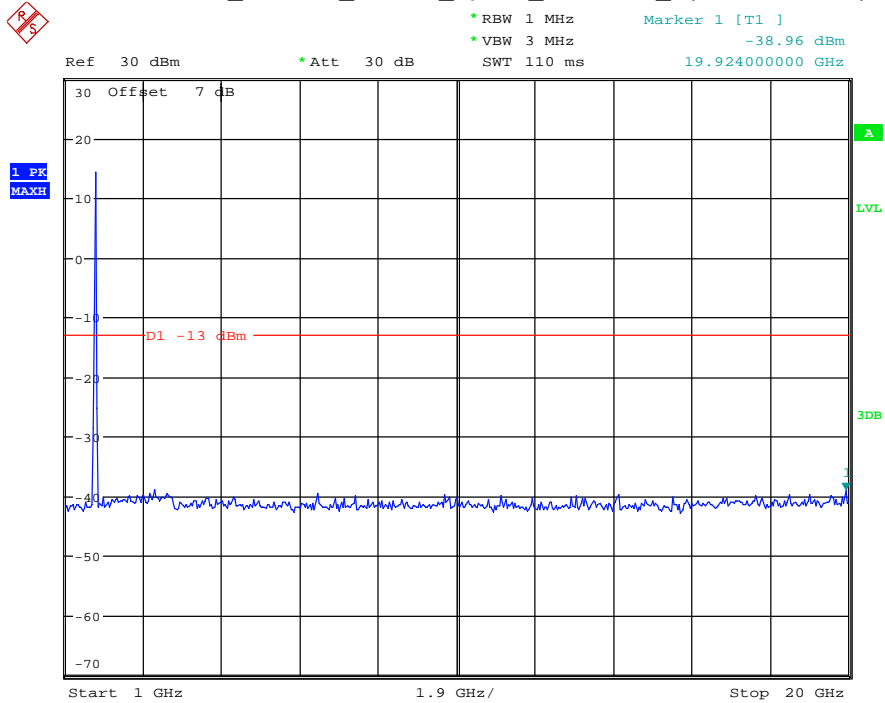

Band 4_20 MHz_Middle_QPSK_RB100#0_2(1GHz-20GHz)

Date: 27.MAY.2021 02:53:15