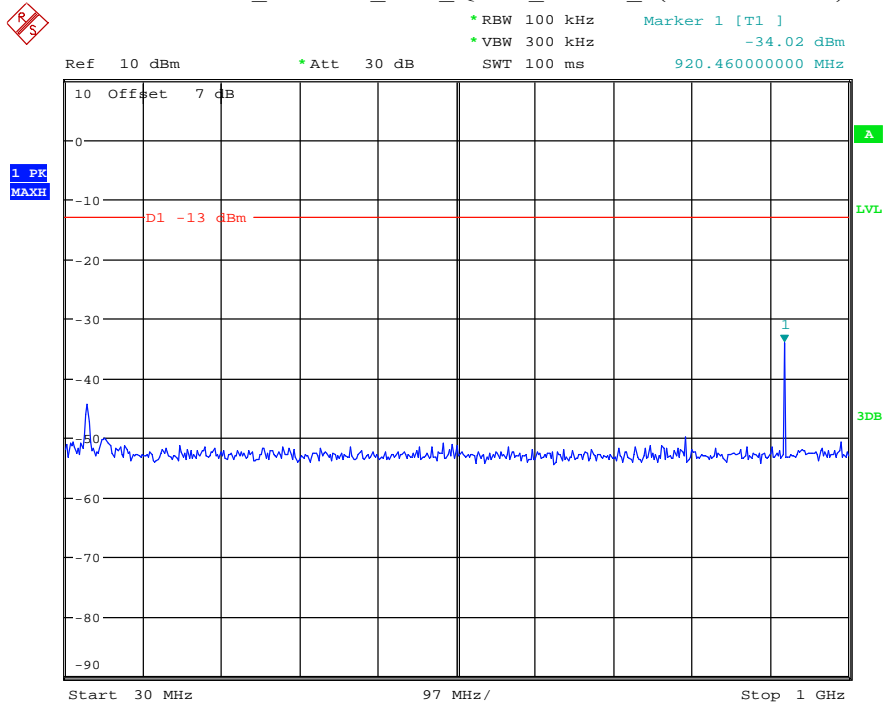

Date: 27.MAY.2021 02:43:27

Band 2_20 MHz_Middle_QPSK_RB100#0_2(1GHz-20GHz)

Date: 27.MAY.2021 02:43:38

Band 2_20 MHz_High_QPSK_RB100#0_1(30MHz-1GHz)

Date: 27.MAY.2021 02:44:01

Band 2_20 MHz_High_QPSK_RB100#0_2(1GHz-20GHz)

Date: 27.MAY.2021 02:44:12

Band 4_1.4 MHz_Low_QPSK_RB6#0_1(30MHz-1GHz)

Date: 27.MAY.2021 02:44:34

Band 4_1.4 MHz_Low_QPSK_RB6#0_2(1GHz-20GHz)

Date: 27.MAY.2021 02:44:45

Band 4_1.4 MHz_Middle_QPSK_RB6#0_1(30MHz-1GHz)