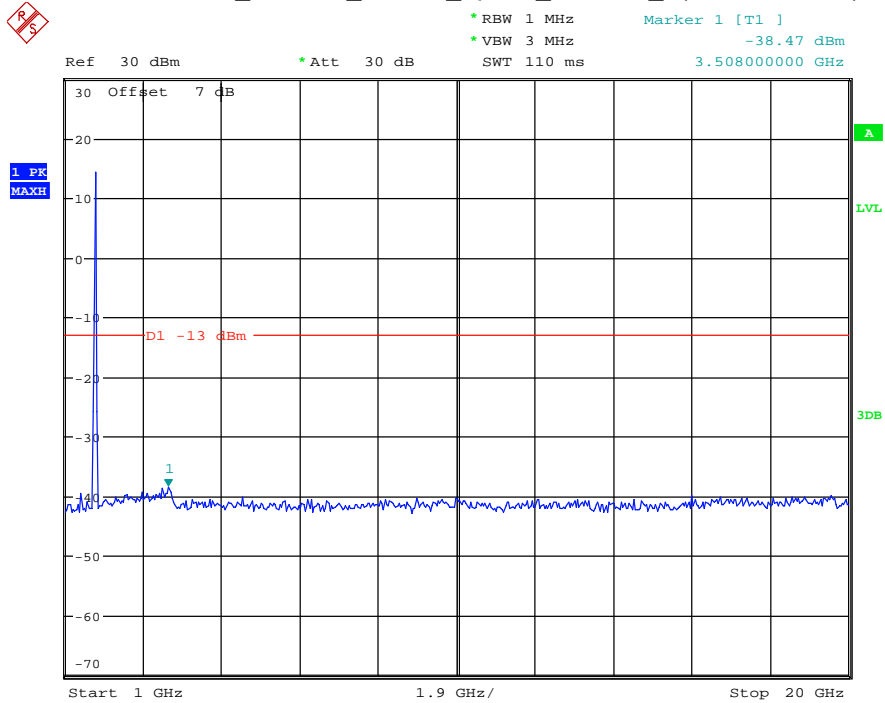

Band 4_15 MHz_Middle_QPSK_RB75#0_2(1GHz-20GHz)

Date: 27.MAY.2021 02:51:24