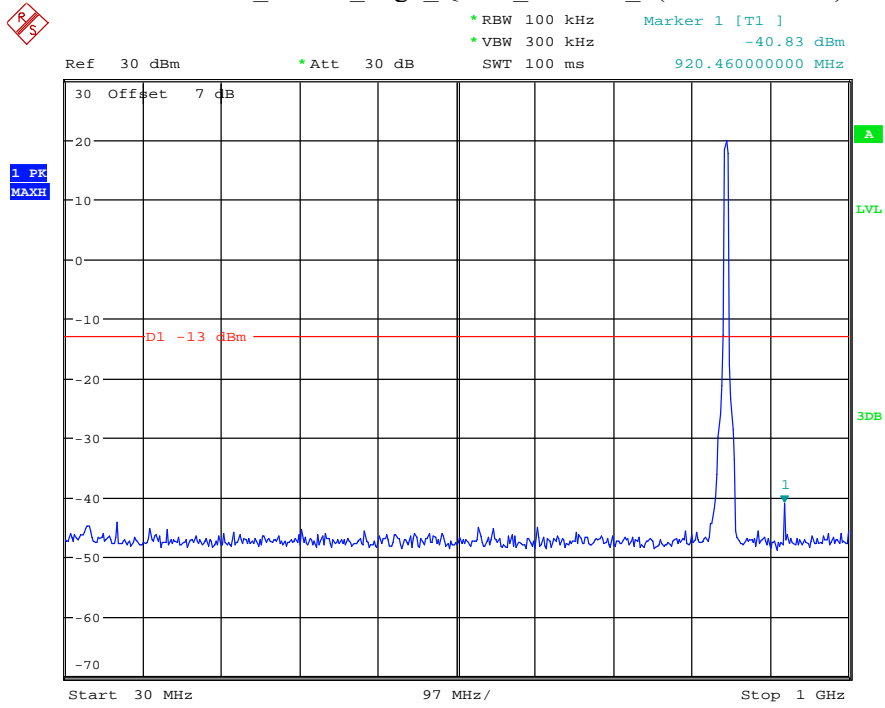

Band 5_3 MHz_High_QPSK_RB15#0_1(30MHz-1GHz)

Date: 27.MAY.2021 02:56:40