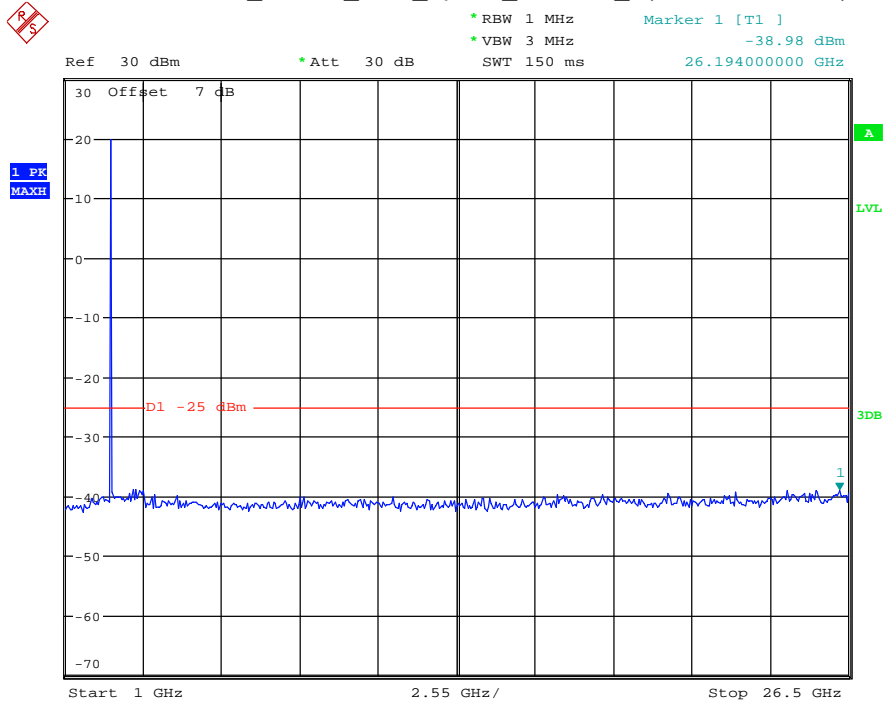

Band 7_5 MHz_Low_QPSK_RB25#0_2(1GHz-26.5GHz)

Date: 27.MAY.2021 03:00:27