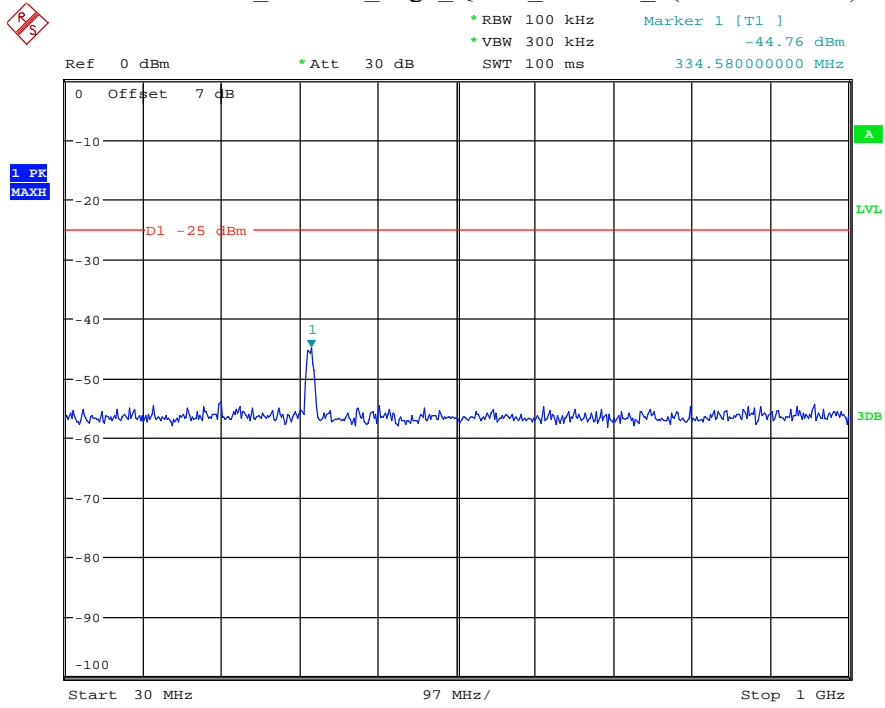

Band 41_15 MHz_High_QPSK_RB75#0_1(30MHz-1GHz)

Date: 26.MAY.2021 23:27:47