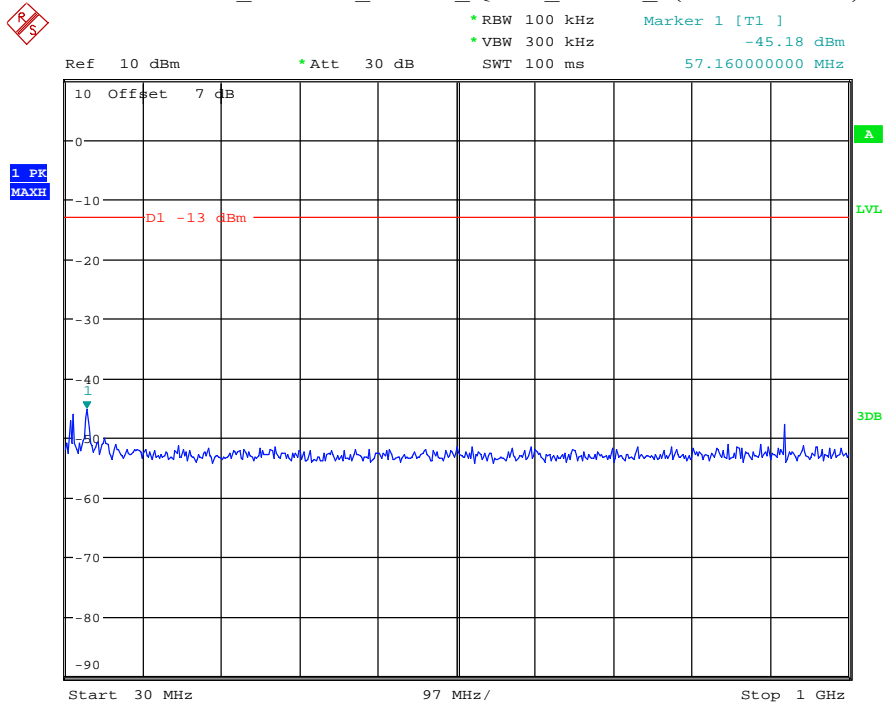

Please refer to following plots:

Band 2_1.4 MHz_Low_QPSK_RB6#0_1(30MHz-1GHz)

Date: 27.MAY.2021 02:35:04

Band 2_1.4 MHz_Low_QPSK_RB6#0_2(1GHz-20GHz)

Date: 27.MAY.2021 02:35:15

Band 2_1.4 MHz_Middle_QPSK_RB6#0_1(30MHz-1GHz)