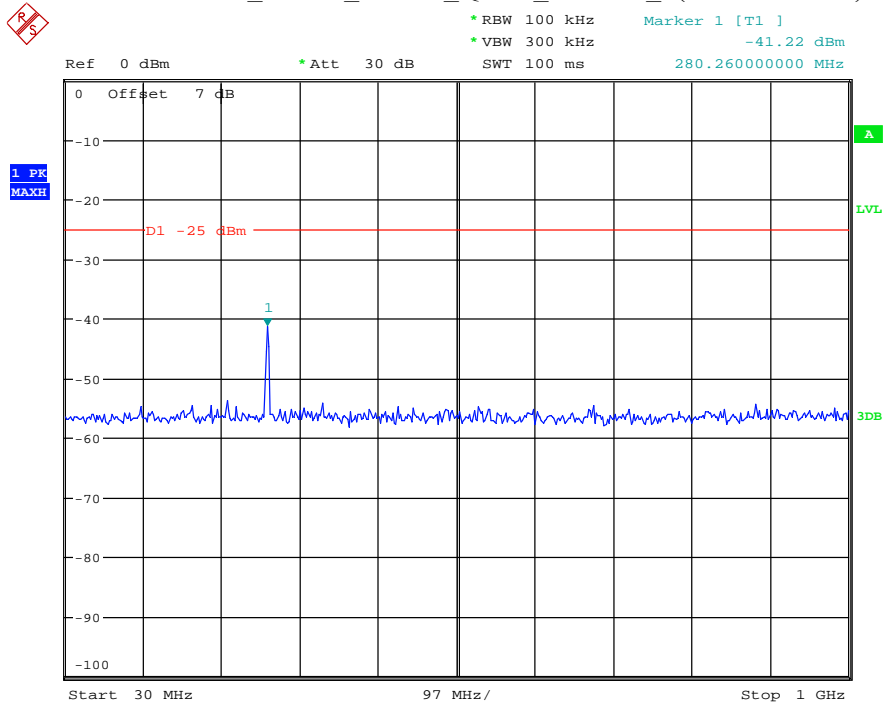

Date: 26.MAY.2021 20:48:52

Band 41_5 MHz_Low_QPSK_RB25#0_1(30MHz-1GHz)

Date: 26.MAY.2021 23:23:31

Band 41_5 MHz_Low_QPSK_RB25#0_2(1GHz-26.5GHz)

Date: 26.MAY.2021 23:23:41

Band 41_5 MHz_Middle_QPSK_RB25#0_1(30MHz-1GHz)