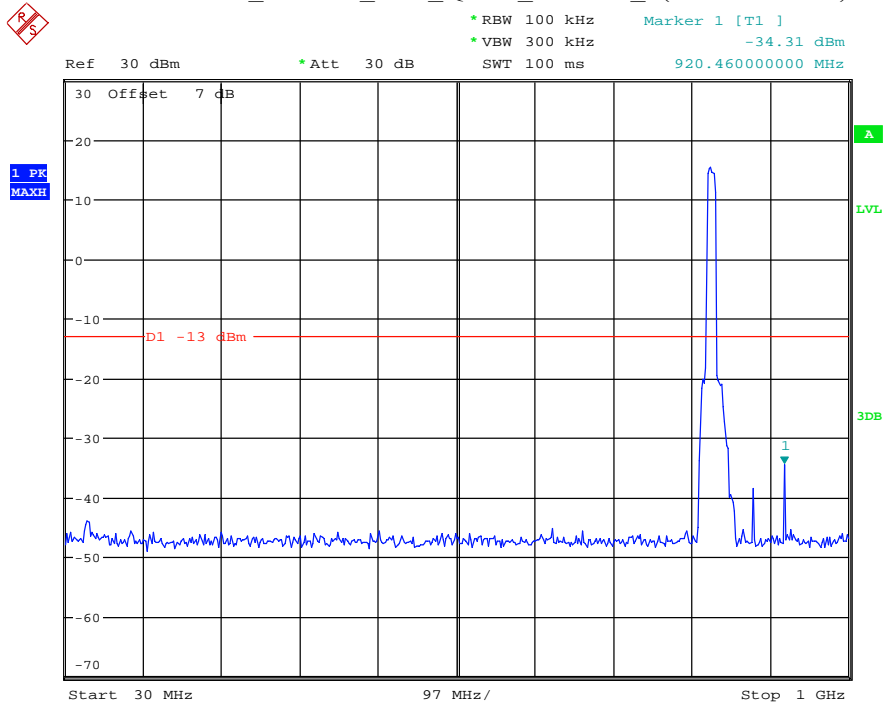

Band 5_10 MHz_Low_QPSK_RB50#0_1(30MHz-1GHz)

Date: 27.MAY.2021 02:58:44