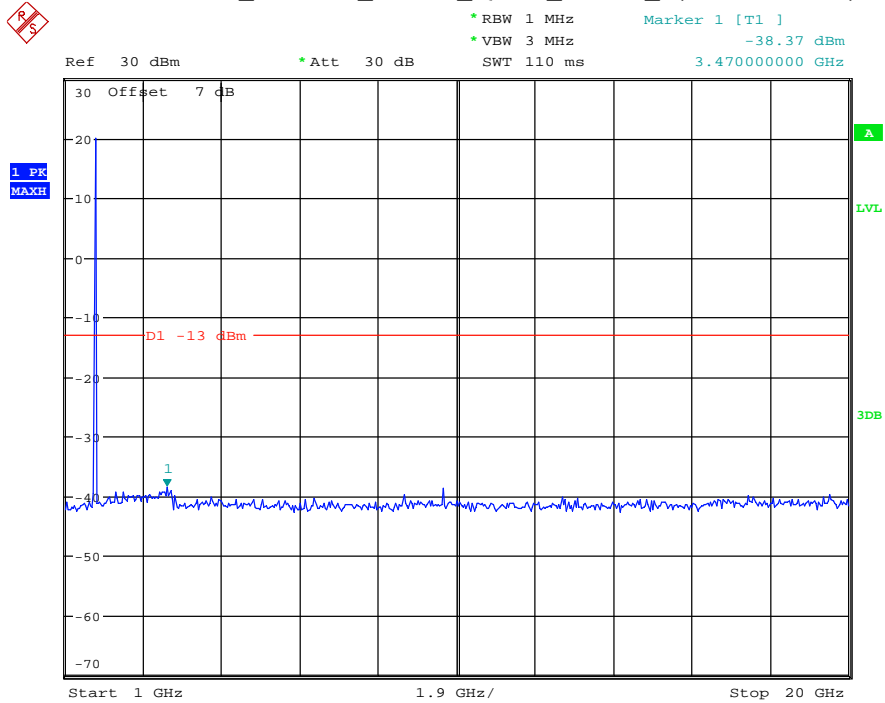

Band 4_1.4 MHz_Middle_QPSK_RB6#0_2(1GHz-20GHz)

Date: 27.MAY.2021 02:45:12