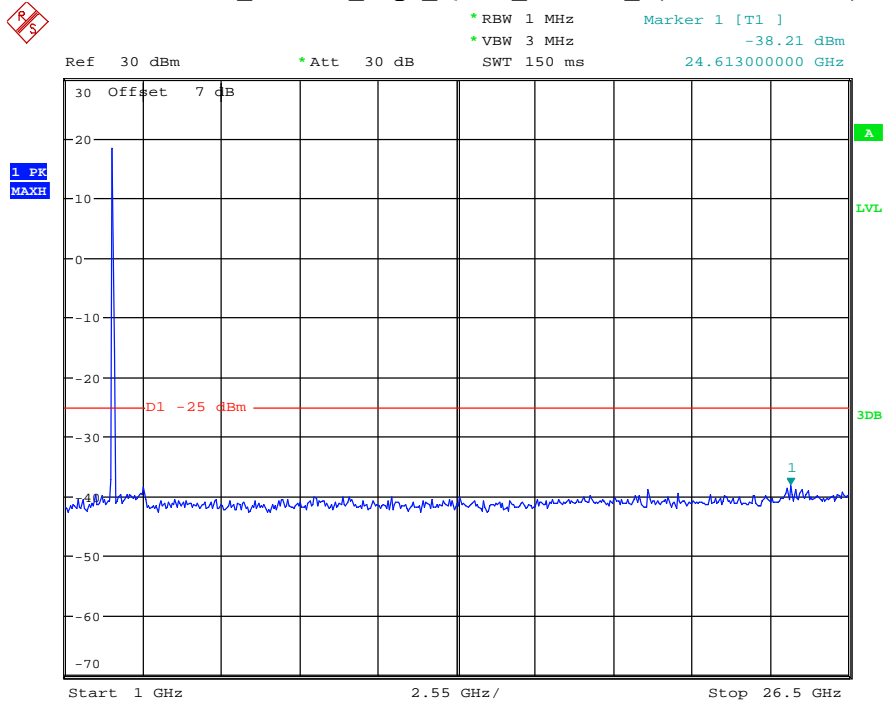

Date: 27.MAY.2021 03:02:13

Band 7_10 MHz_Middle_QPSK_RB50#0_2(1GHz-26.5GHz)

Date: 27.MAY.2021 03:02:23

Band 7_10 MHz_High_QPSK_RB50#0_1(30MHz-1GHz)

Date: 27.MAY.2021 03:02:46

Band 7_10 MHz_High_QPSK_RB50#0_2(1GHz-26.5GHz)