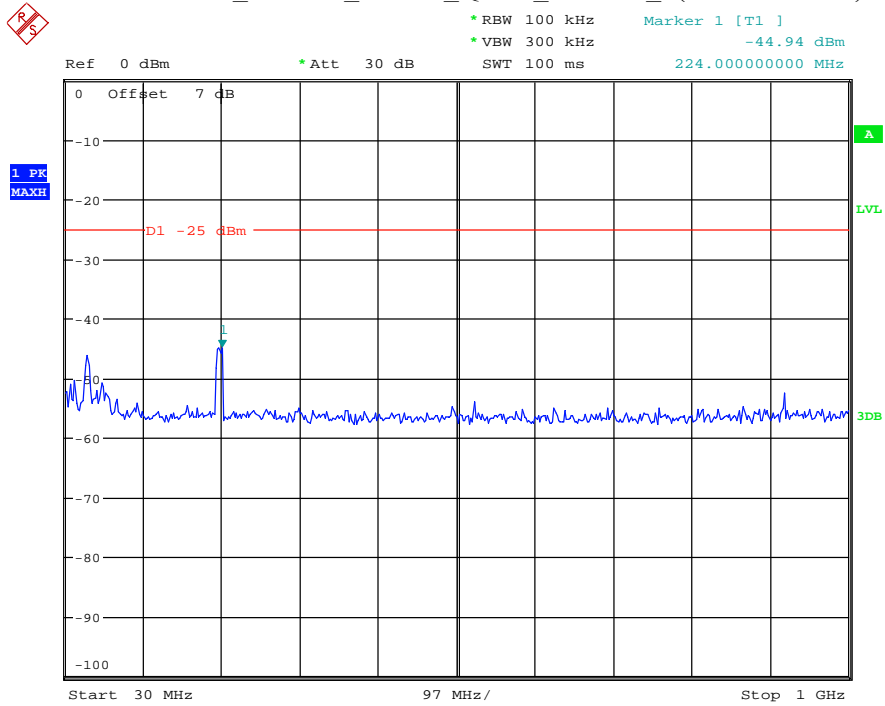

Date: 27.MAY.2021 03:01:22

Band 7_10 MHz_Low_QPSK_RB50#0_1(30MHz-1GHz)

Date: 27.MAY.2021 03:01:43

Band 7_10 MHz_Low_QPSK_RB50#0_2(1GHz-26.5GHz)

Date: 27.MAY.2021 03:01:54

Band 7_10 MHz_Middle_QPSK_RB50#0_1(30MHz-1GHz)