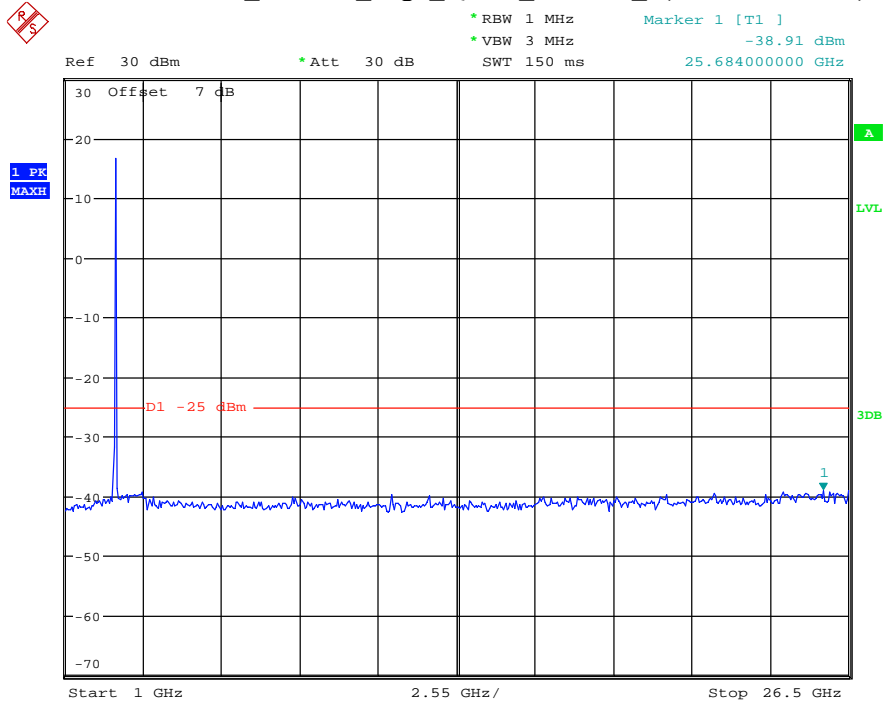

Date: 26.MAY.2021 23:25:33

Band 41_10 MHz_Middle_QPSK_RB50#0_2(1GHz-26.5GHz)

Date: 26.MAY.2021 23:25:44

Band 41_10 MHz_High_QPSK_RB50#0_1(30MHz-1GHz)

Date: 26.MAY.2021 23:26:03

Band 41_10 MHz_High_QPSK_RB50#0_2(1GHz-26.5GHz)