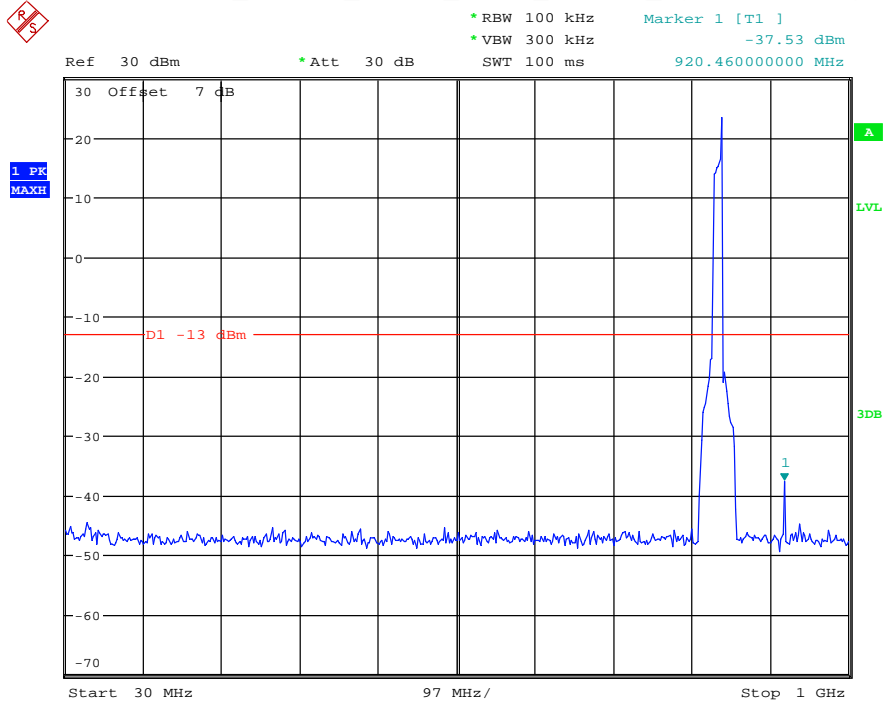

Date: 27.MAY.2021 02:58:23

Band 5_10 MHz_Low_QPSK_RB50#0_1(30MHz-1GHz)

Date: 27.MAY.2021 02:58:44

Band 5_10 MHz_Low_QPSK_RB50#0_2(1GHz-10GHz)

Date: 27.MAY.2021 02:58:55

Band 5_10 MHz_Middle_QPSK_RB50#0_1(30MHz-1GHz)