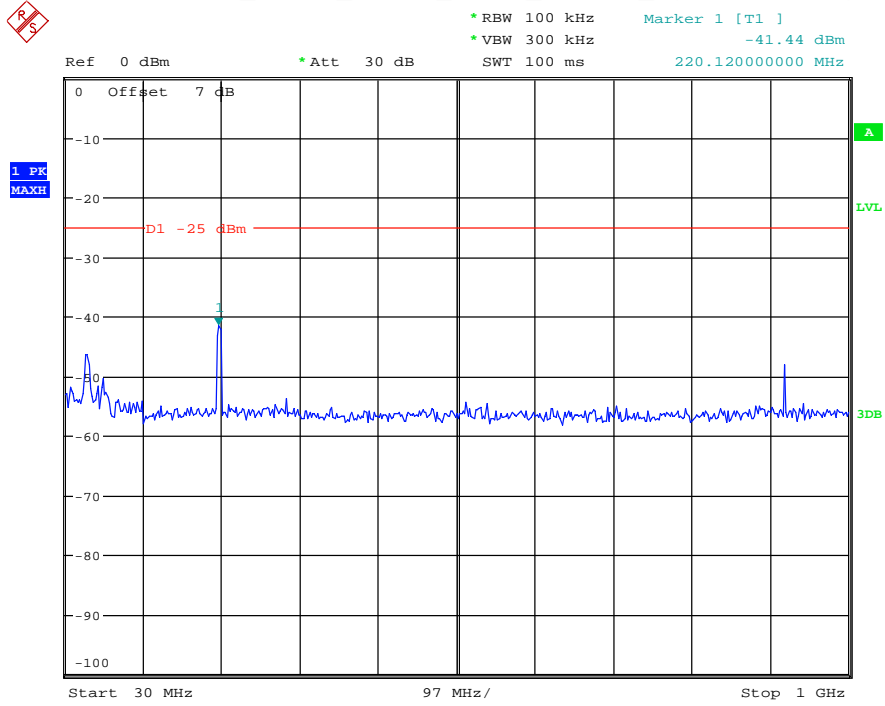

Date: 27.MAY.2021 02:59:57

Band 7_5 MHz_Low_QPSK_RB25#0_1(30MHz-1GHz)

Date: 27.MAY.2021 03:00:16

Band 7_5 MHz_Low_QPSK_RB25#0_2(1GHz-26.5GHz)

Date: 27.MAY.2021 03:00:27

Band 7_5 MHz_Middle_QPSK_RB25#0_1(30MHz-1GHz)