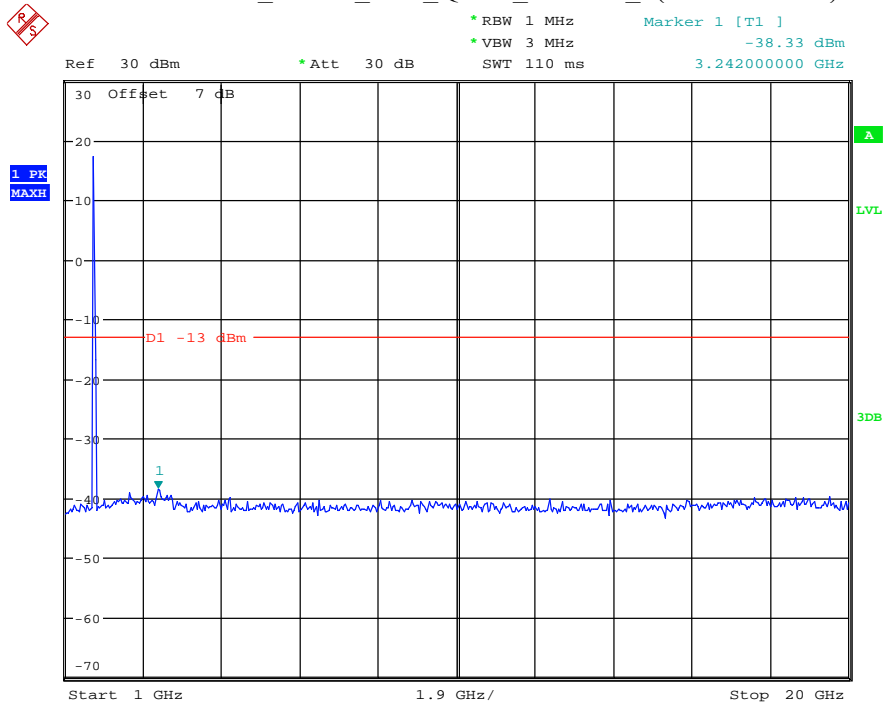

Band 4_5 MHz_Low_QPSK_RB25#0_2(1GHz-20GHz)

Date: 27.MAY.2021 02:47:37