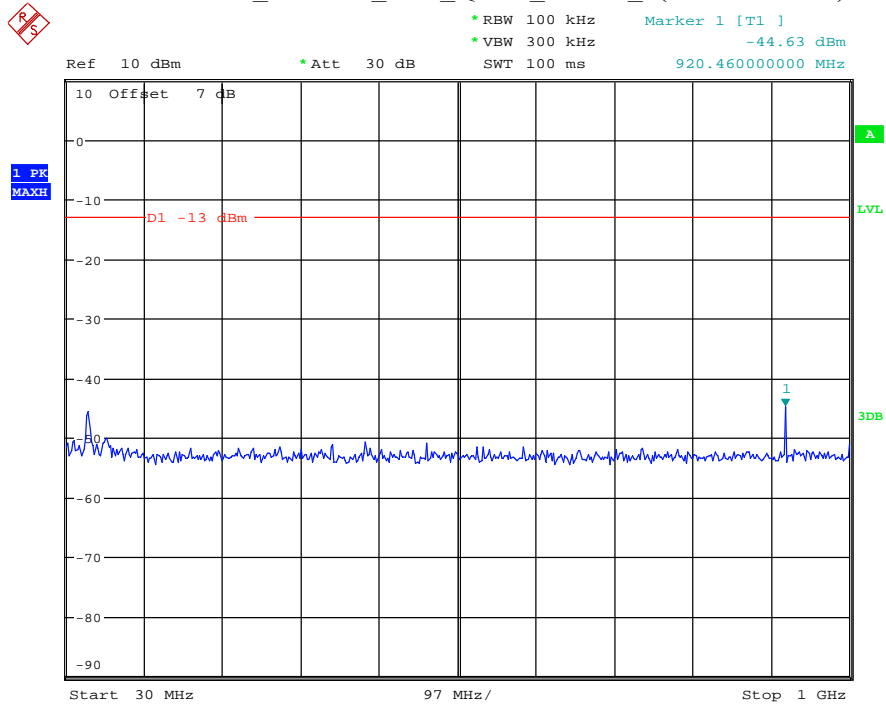

Please refer to following plots:

Band 2_1.4 MHz_Low_QPSK_RB6#0_1(30MHz-1GHz)

Date: 27.MAY.2021 02:35:04

Band 2_1.4 MHz_Low_QPSK_RB6#0_2(1GHz-20GHz)

Date: 27.MAY.2021 02:35:15

Band 2_1.4 MHz_Middle_QPSK_RB6#0_1(30MHz-1GHz)