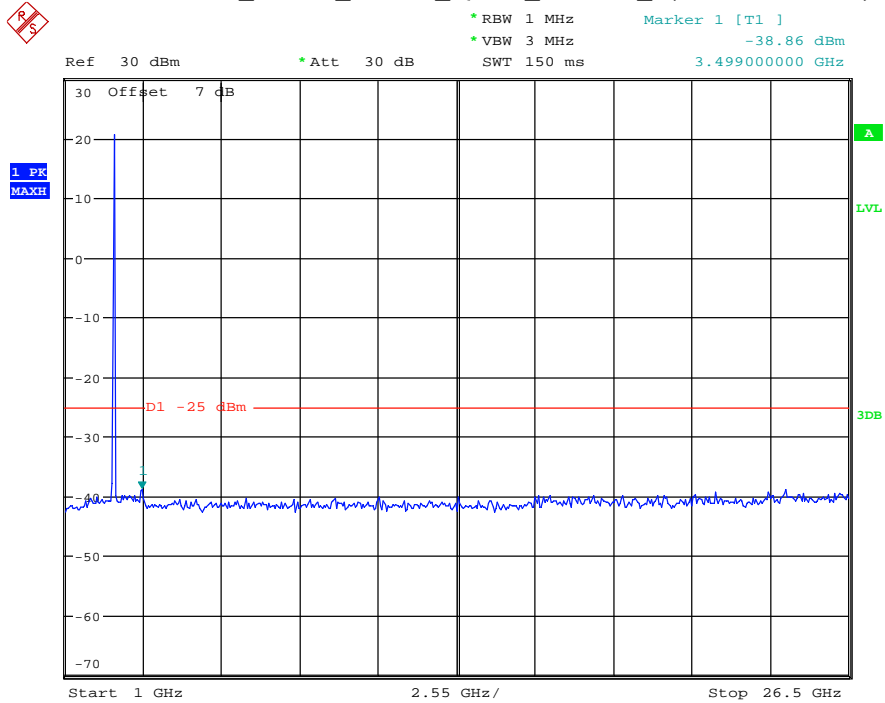

Band 38_5 MHz_Middle_QPSK_RB25#0_2(1GHz-26.5GHz)

Date: 26.MAY.2021 20:43:02