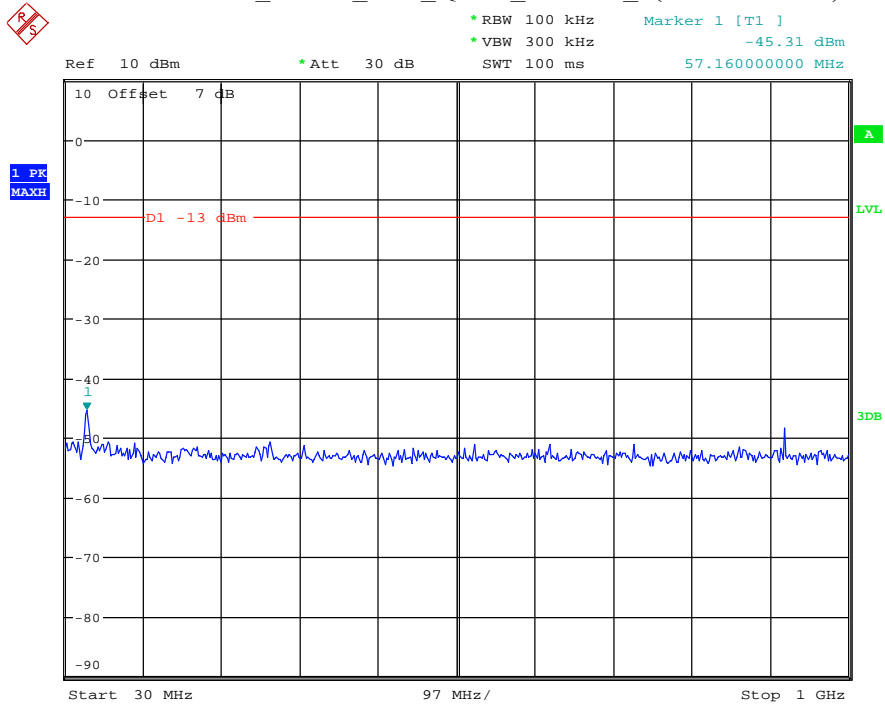

Band 2_5 MHz_Low_QPSK_RB25#0_1(30MHz-1GHz)

Date: 27.MAY.2021 02:38:02