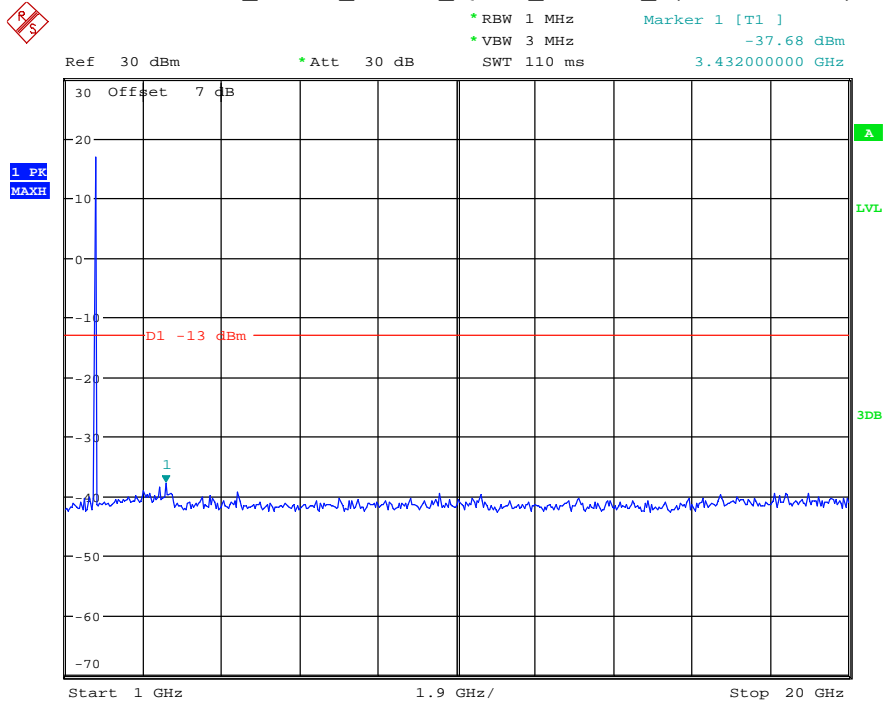

Band 4_5 MHz_Middle_QPSK_RB25#0_2(1GHz-20GHz)

Date: 27.MAY.2021 02:48:04