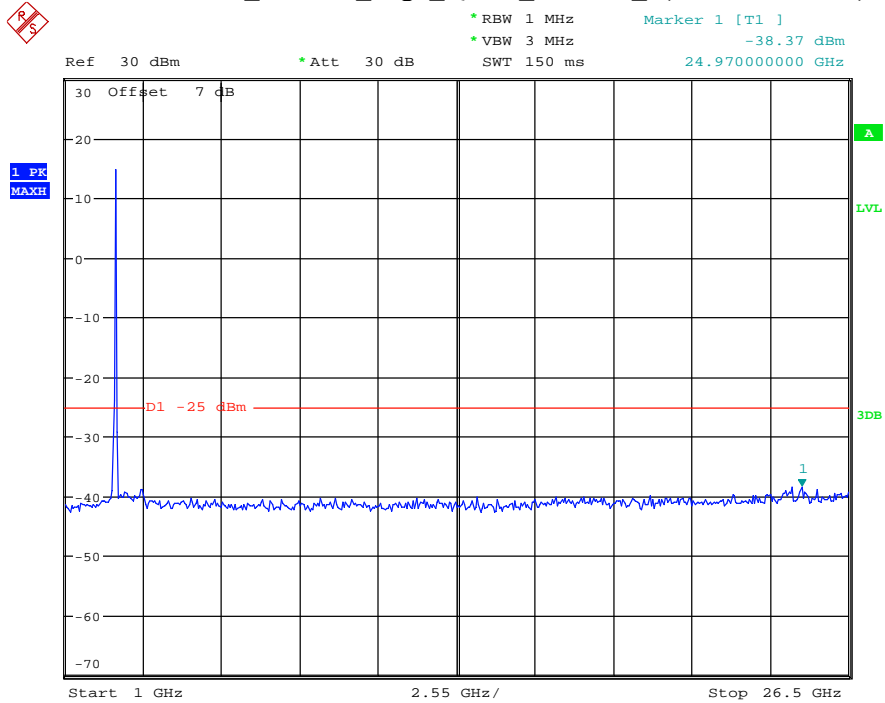

Date: 26.MAY.2021 23:27:13

Band 41_15 MHz_Middle_QPSK_RB75#0_2(1GHz-26.5GHz)

Date: 26.MAY.2021 23:27:24

Band 41_15 MHz_High_QPSK_RB75#0_1(30MHz-1GHz)

Date: 26.MAY.2021 23:27:47

Band 41_15 MHz_High_QPSK_RB75#0_2(1GHz-26.5GHz)