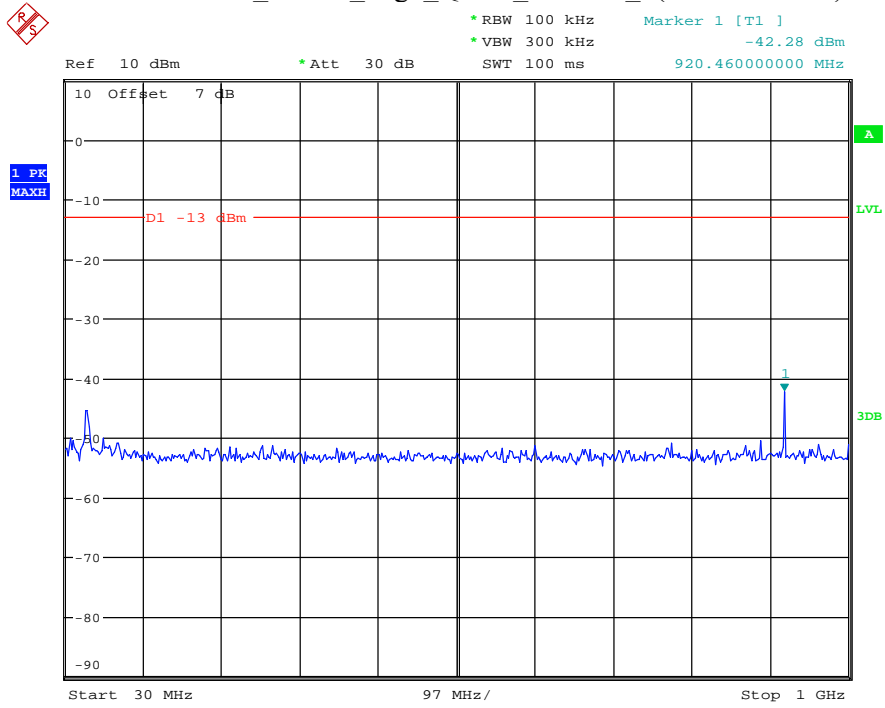

Band 2_5 MHz_High_QPSK_RB25#0_1(30MHz-1GHz)

Date: 27.MAY.2021 02:38:57