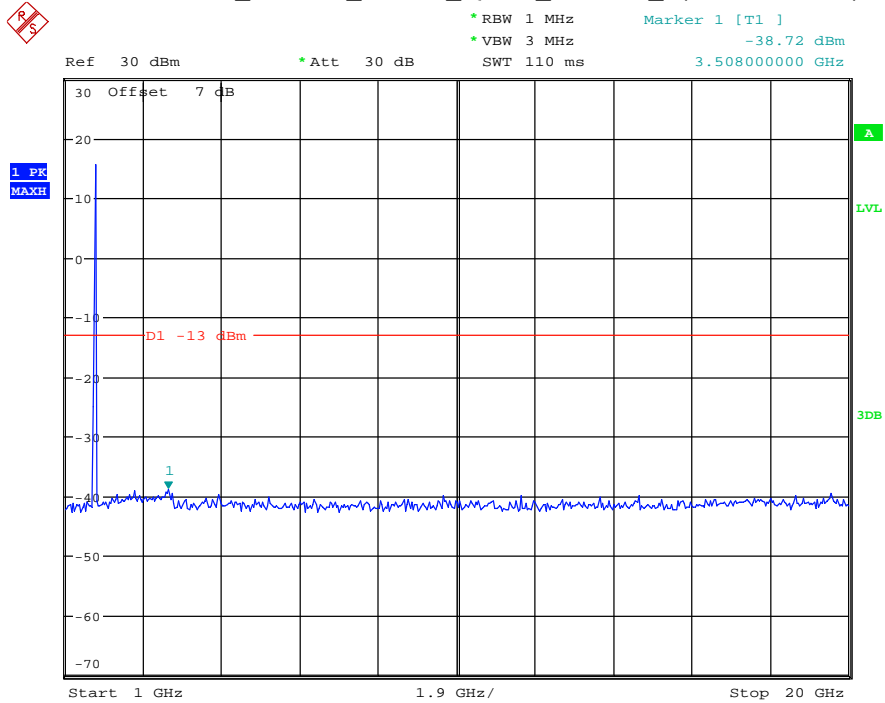

Band 4_10 MHz_Middle_QPSK_RB50#0_2(1GHz-20GHz)

Date: 27.MAY.2021 02:49:40