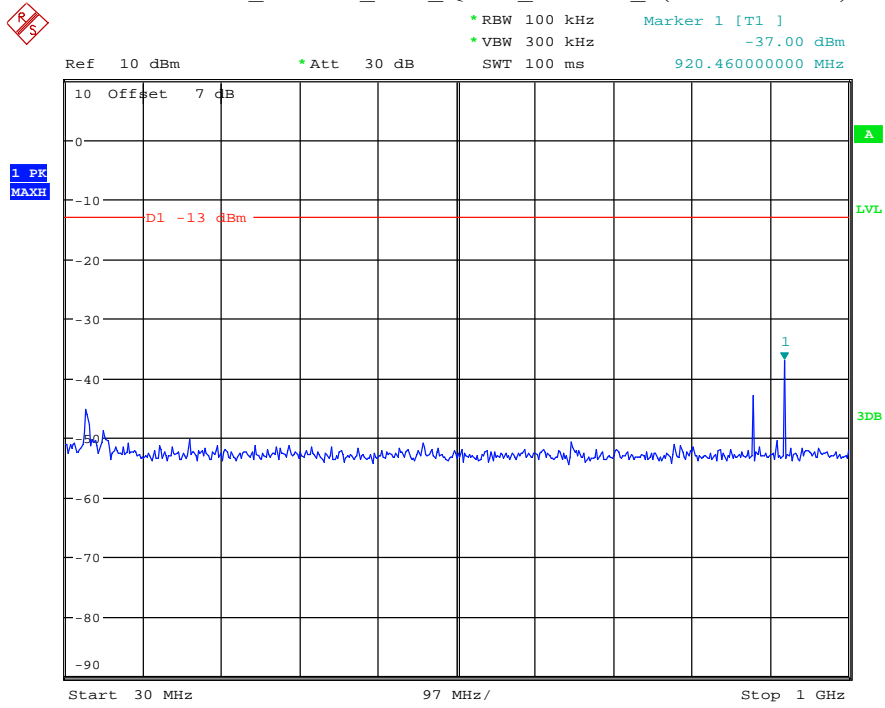

Band 4_10 MHz_Low_QPSK_RB50#0_1(30MHz-1GHz)

Date: 27.MAY.2021 02:48:56