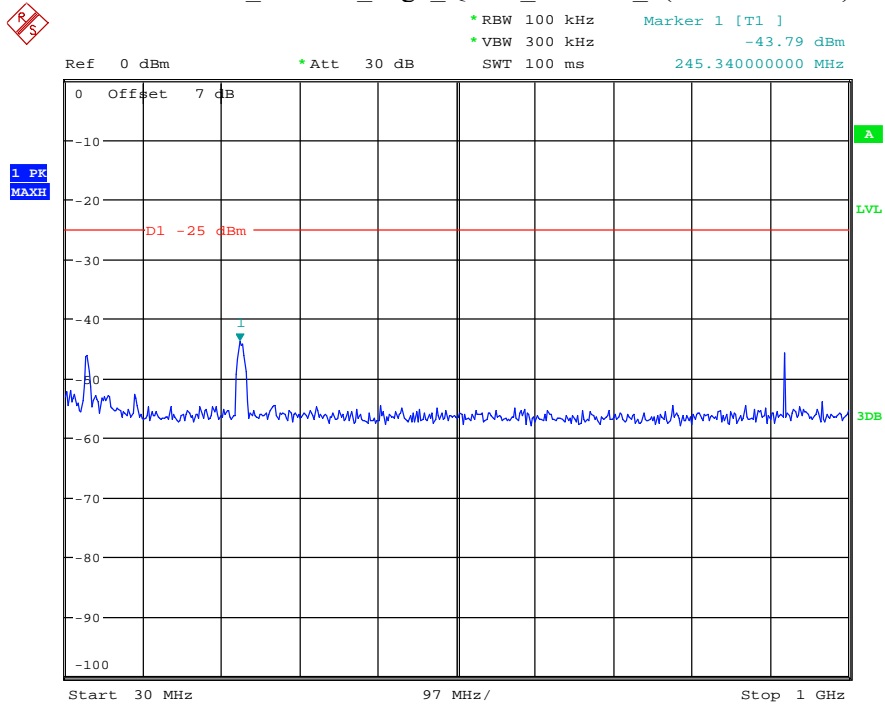

Band 7_15 MHz_High_QPSK_RB75#0_1(30MHz-1GHz)

Date: 27.MAY.2021 03:04:33