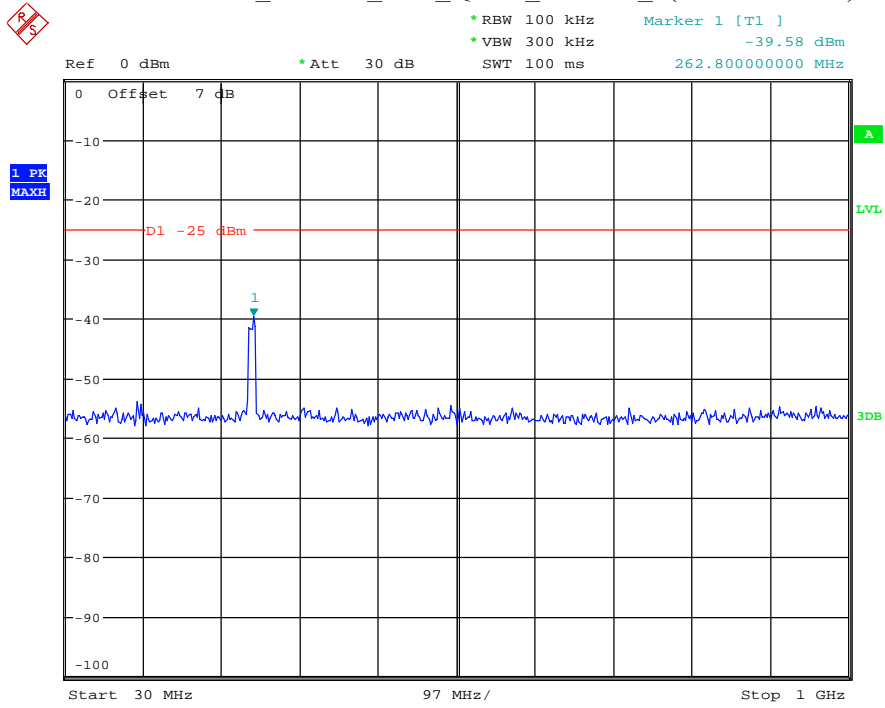

Band 38_10 MHz_Low_QPSK_RB50#0_1(30MHz-1GHz)

Date: 26.MAY.2021 20:43:54