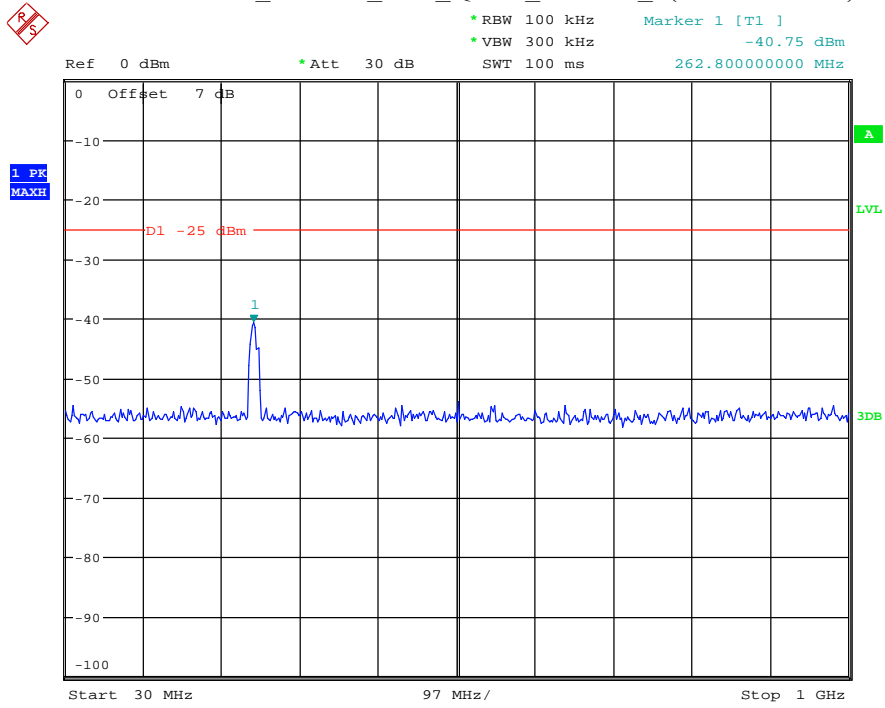

Band 38_15 MHz_Low_QPSK_RB75#0_1(30MHz-1GHz)

Date: 26.MAY.2021 20:45:36