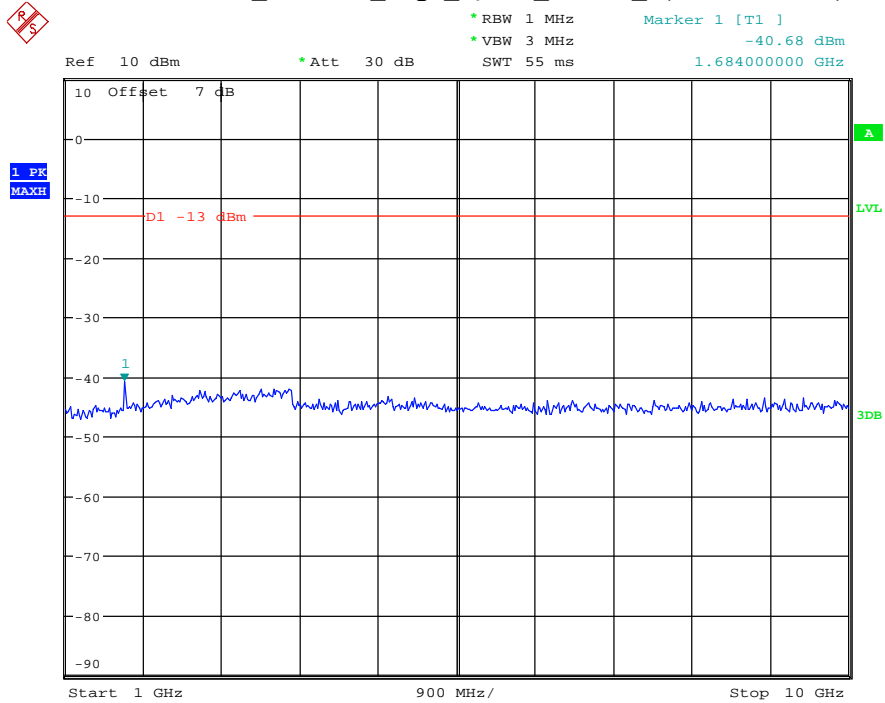

Date: 27.MAY.2021 02:53:52

Band 5_1.4 MHz_Low_QPSK_RB6#0_1(30MHz-1GHz)

Date: 27.MAY.2021 02:54:14

Band 5_1.4 MHz_Low_QPSK_RB6#0_2(1GHz-10GHz)

Date: 27.MAY.2021 02:54:28

Band 5_1.4 MHz_Middle_QPSK_RB6#0_1(30MHz-1GHz)

Date: 27.MAY.2021 02:54:45

Band 5_1.4 MHz_Middle_QPSK_RB6#0_2(1GHz-10GHz)

Date: 27.MAY.2021 02:54:56

Band 5_1.4 MHz_High_QPSK_RB6#0_1(30MHz-1GHz)

Date: 27.MAY.2021 02:55:12

Band 5_1.4 MHz_High_QPSK_RB6#0_2(1GHz-10GHz)

Date: 27.MAY.2021 02:55:23

Band 5_3 MHz_Low_QPSK_RB15#0_1(30MHz-1GHz)

Date: 27.MAY.2021 02:55:42

Band 5_3 MHz_Low_QPSK_RB15#0_2(1GHz-10GHz)

Date: 27.MAY.2021 02:55:52

Band 5_3 MHz_Middle_QPSK_RB15#0_1(30MHz-1GHz)