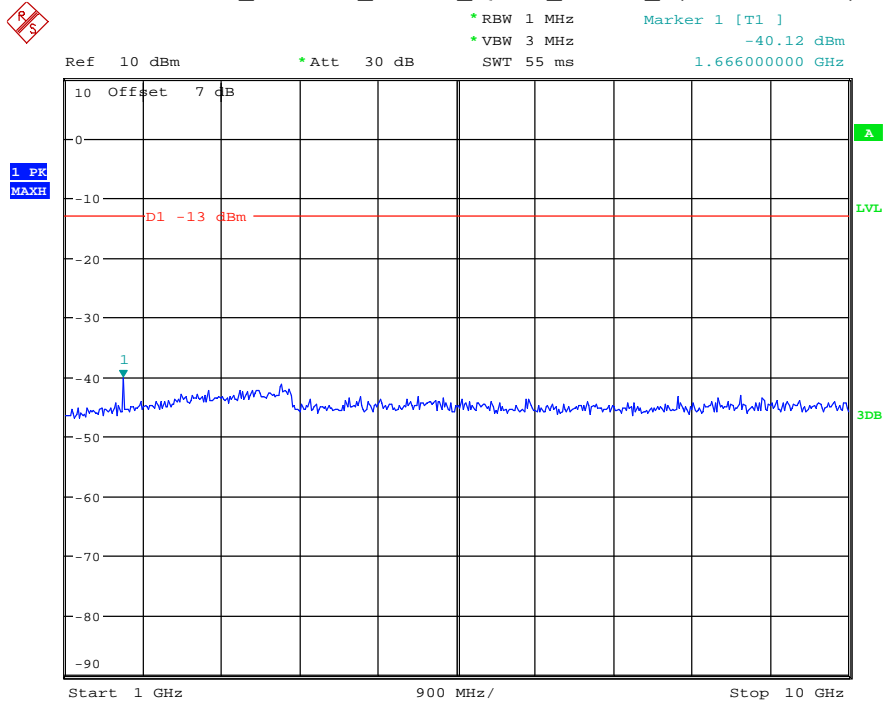

Date: 27.MAY.2021 02:53:52

Band 5_1.4 MHz_Low_QPSK_RB6#0_1(30MHz-1GHz)

Date: 27.MAY.2021 02:54:14

Band 5_1.4 MHz_Low_QPSK_RB6#0_2(1GHz-10GHz)

Date: 27.MAY.2021 02:54:28

Band 5_1.4 MHz_Middle_QPSK_RB6#0_1(30MHz-1GHz)

Date: 27.MAY.2021 02:54:45

Band 5_1.4 MHz_Middle_QPSK_RB6#0_2(1GHz-10GHz)

Date: 27.MAY.2021 02:54:56

Band 5_1.4 MHz_High_QPSK_RB6#0_1(30MHz-1GHz)

Date: 27.MAY.2021 02:55:12

Band 5_1.4 MHz_High_QPSK_RB6#0_2(1GHz-10GHz)