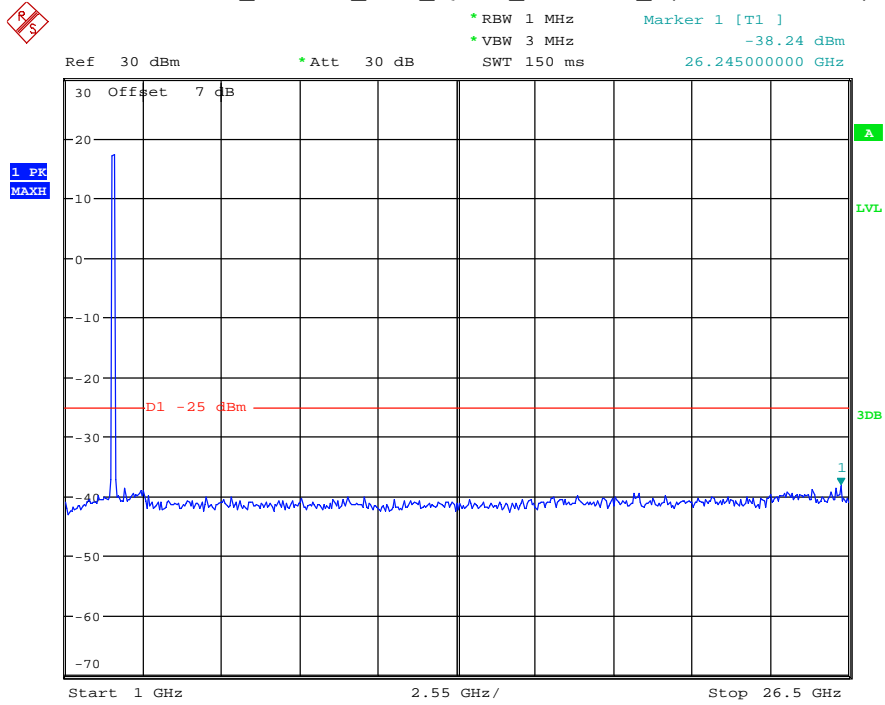

Band 38_20 MHz_Low_QPSK_RB100#0_2(1GHz-26.5GHz)

Date: 26.MAY.2021 20:47:37