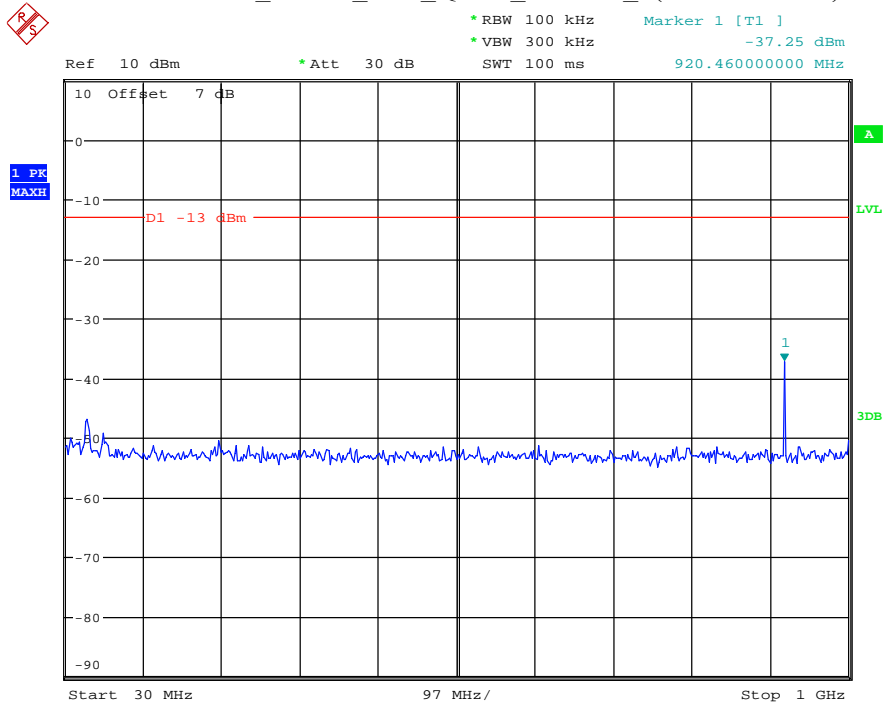

Band 4_3 MHz_Low_QPSK_RB15#0_1(30MHz-1GHz)

Date: 27.MAY.2021 02:45:58