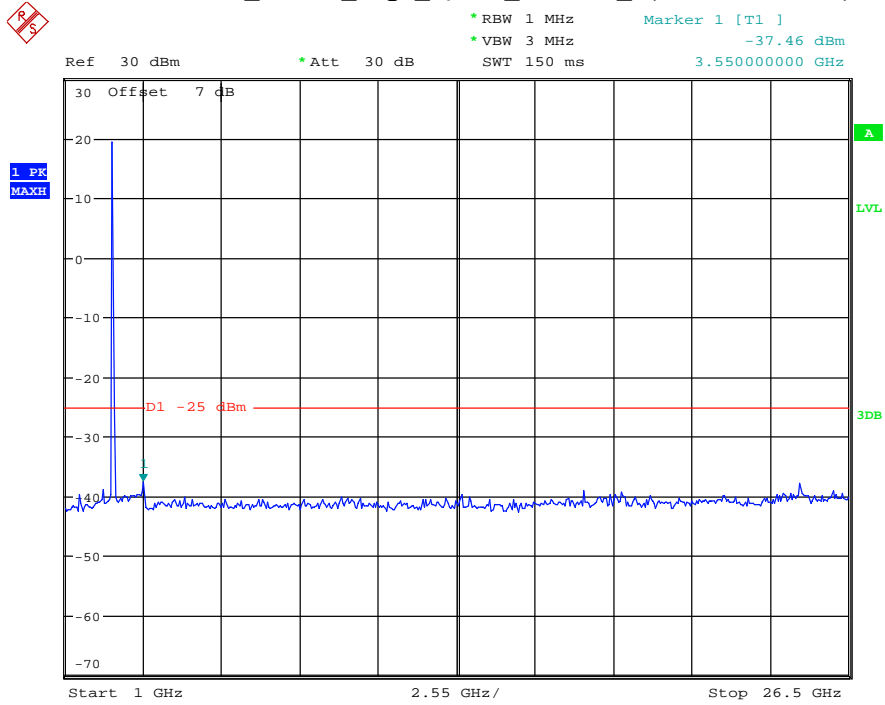

Date: 27.MAY.2021 03:00:44

Band 7_5 MHz_Middle_QPSK_RB25#0_2(1GHz-26.5GHz)

Date: 27.MAY.2021 03:00:54

Band 7_5 MHz_High_QPSK_RB25#0_1(30MHz-1GHz)

Date: 27.MAY.2021 03:01:11

Band 7_5 MHz_High_QPSK_RB25#0_2(1GHz-26.5GHz)