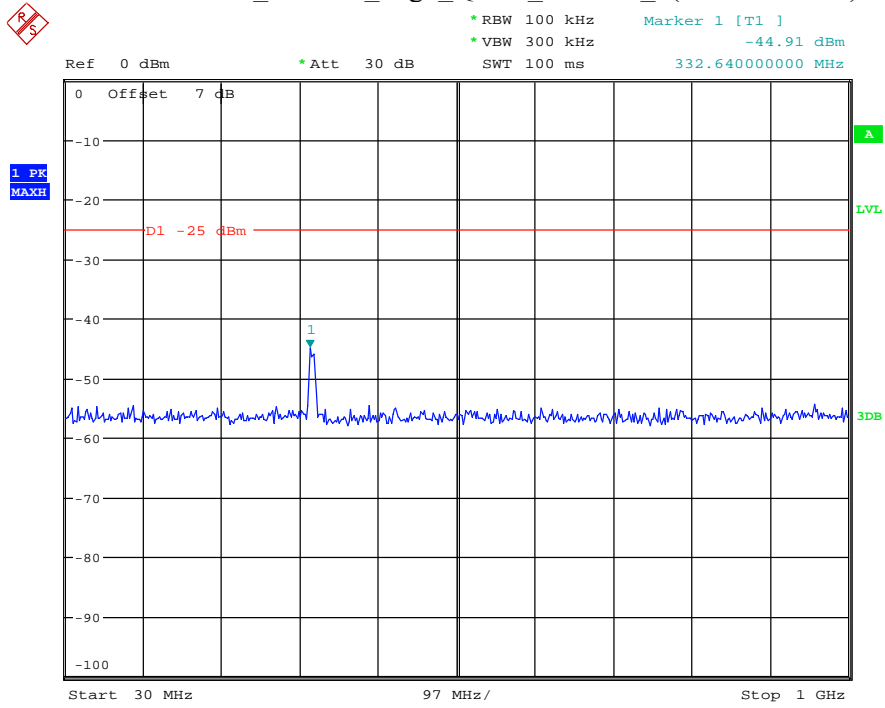

Band 41_10 MHz_High_QPSK_RB50#0_1(30MHz-1GHz)

Date: 26.MAY.2021 23:26:03