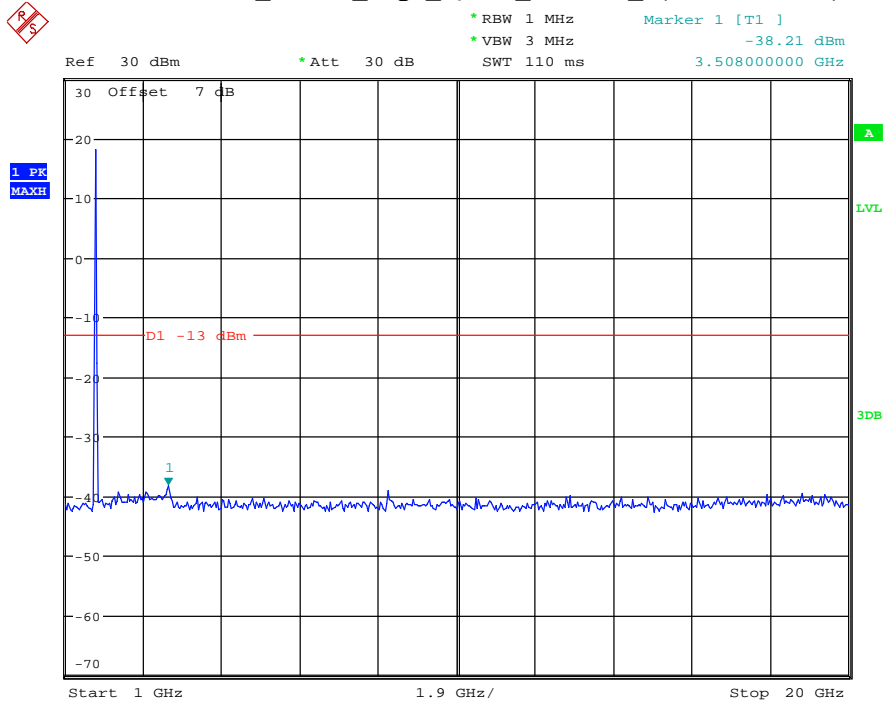

Date: 27.MAY.2021 02:47:54

Band 4_5 MHz_Middle_QPSK_RB25#0_2(1GHz-20GHz)

Date: 27.MAY.2021 02:48:04

Band 4_5 MHz_High_QPSK_RB25#0_1(30MHz-1GHz)

Date: 27.MAY.2021 02:48:21

Band 4_5 MHz_High_QPSK_RB25#0_2(1GHz-20GHz)