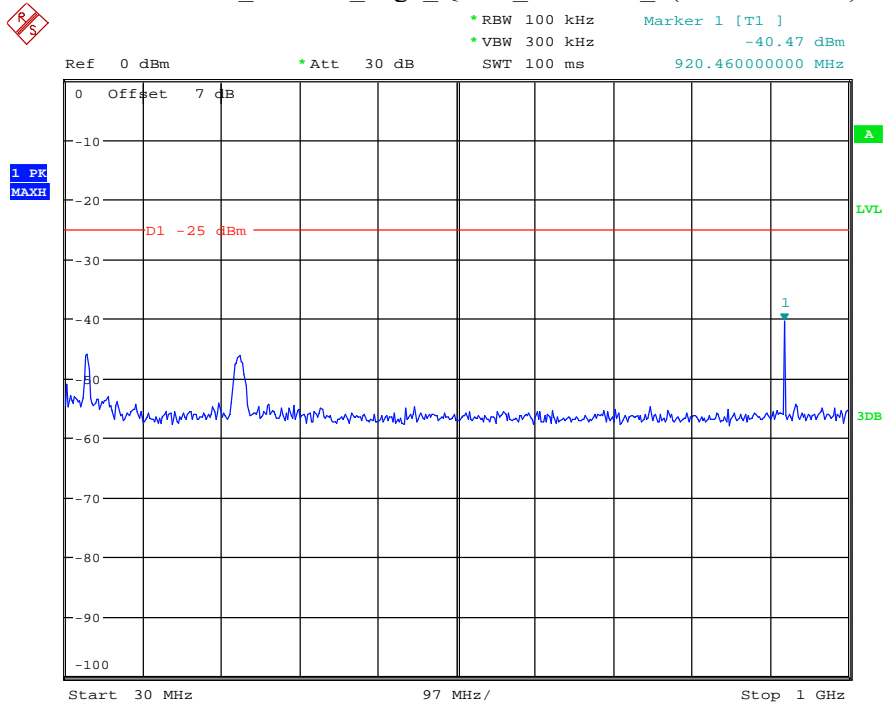

Band 7_20 MHz_High_QPSK_RB100#0_1(30MHz-1GHz)

Date: 27.MAY.2021 03:06:24