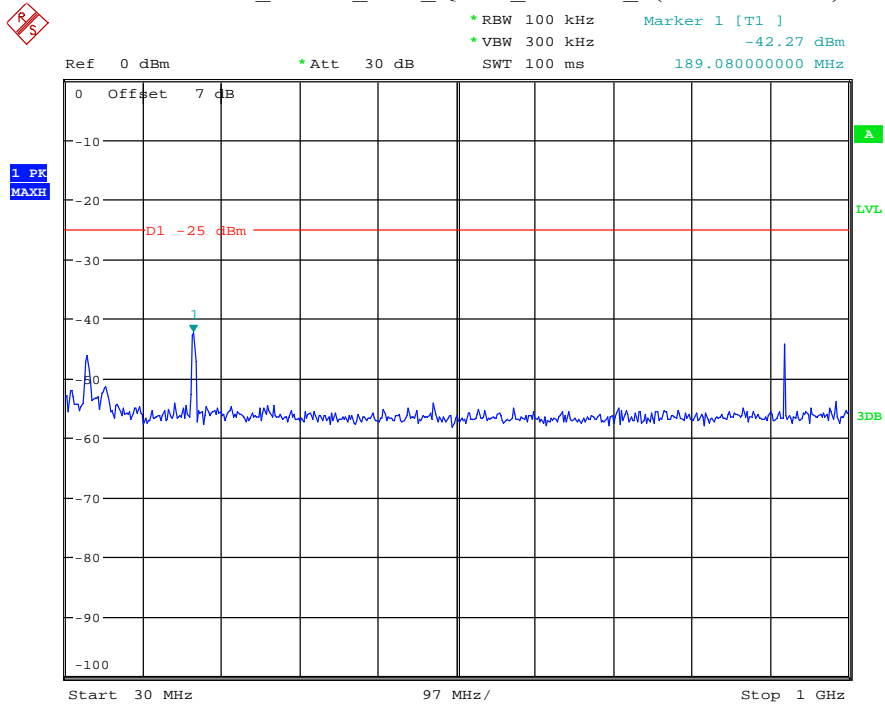

Band 7_5 MHz_Low_QPSK_RB25#0_1(30MHz-1GHz)

Date: 27.MAY.2021 03:00:16