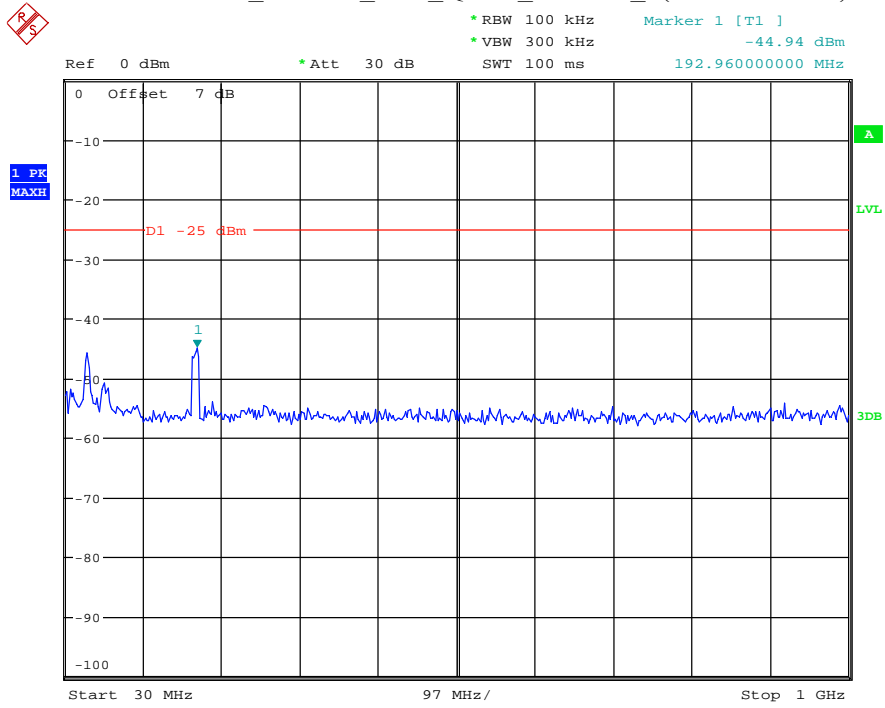

Band 7_10 MHz_Low_QPSK_RB50#0_1(30MHz-1GHz)

Date: 27.MAY.2021 03:01:43