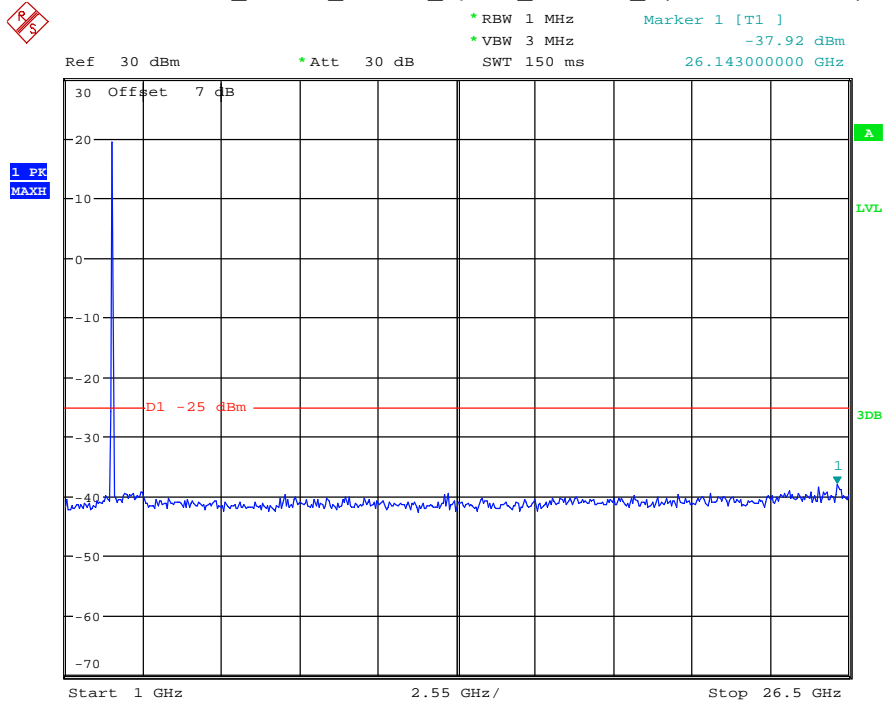

Band 7_5 MHz_Middle_QPSK_RB25#0_2(1GHz-26.5GHz)

Date: 27.MAY.2021 03:00:54