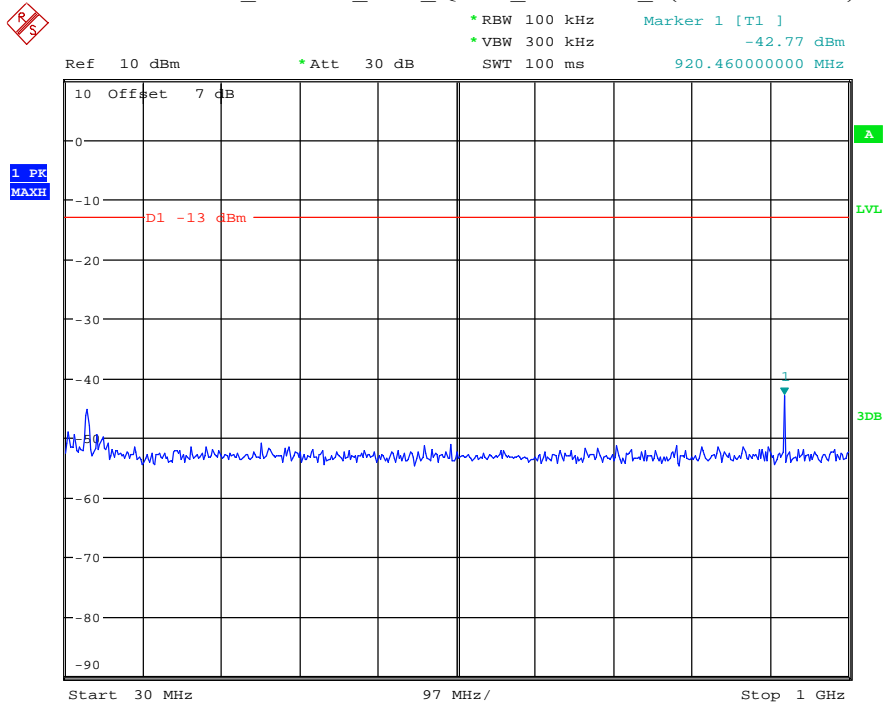

Date: 27.MAY.2021 02:41:43

Band 2_15 MHz_Middle_QPSK_RB75#0_2(1GHz-20GHz)

Date: 27.MAY.2021 02:41:53

Band 2_15 MHz_High_QPSK_RB75#0_1(30MHz-1GHz)

Date: 27.MAY.2021 02:42:17

Band 2_15 MHz_High_QPSK_RB75#0_2(1GHz-20GHz)

Date: 27.MAY.2021 02:42:27

Band 2_20 MHz_Low_QPSK_RB100#0_1(30MHz-1GHz)

Date: 27.MAY.2021 02:42:53

Band 2_20 MHz_Low_QPSK_RB100#0_2(1GHz-20GHz)

Date: 27.MAY.2021 02:43:03

Band 2_20 MHz_Middle_QPSK_RB100#0_1(30MHz-1GHz)