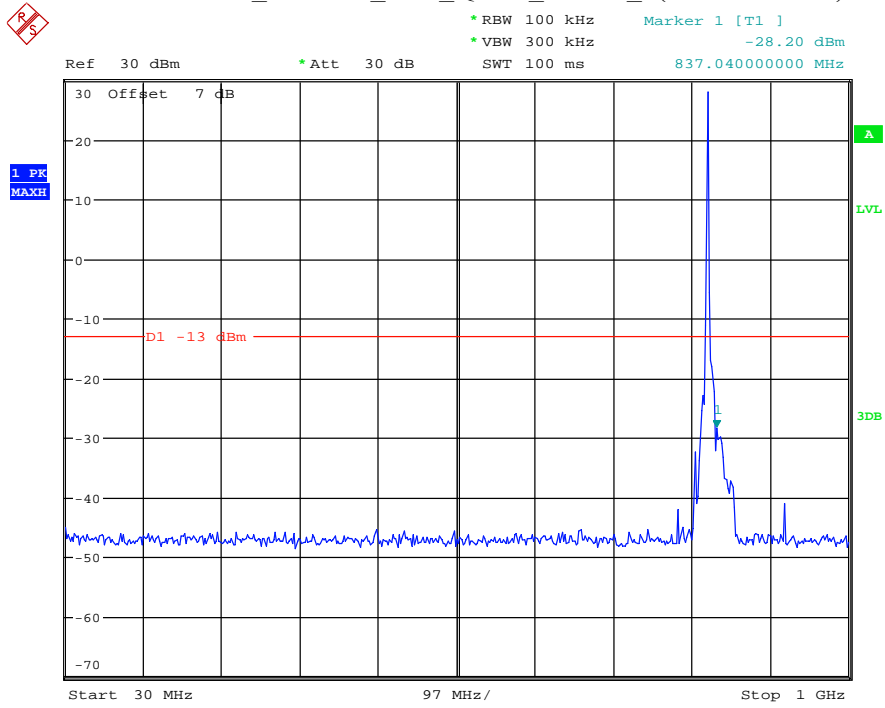

Band 5_1.4 MHz_Low_QPSK_RB6#0_1(30MHz-1GHz)

Date: 27.MAY.2021 02:54:14