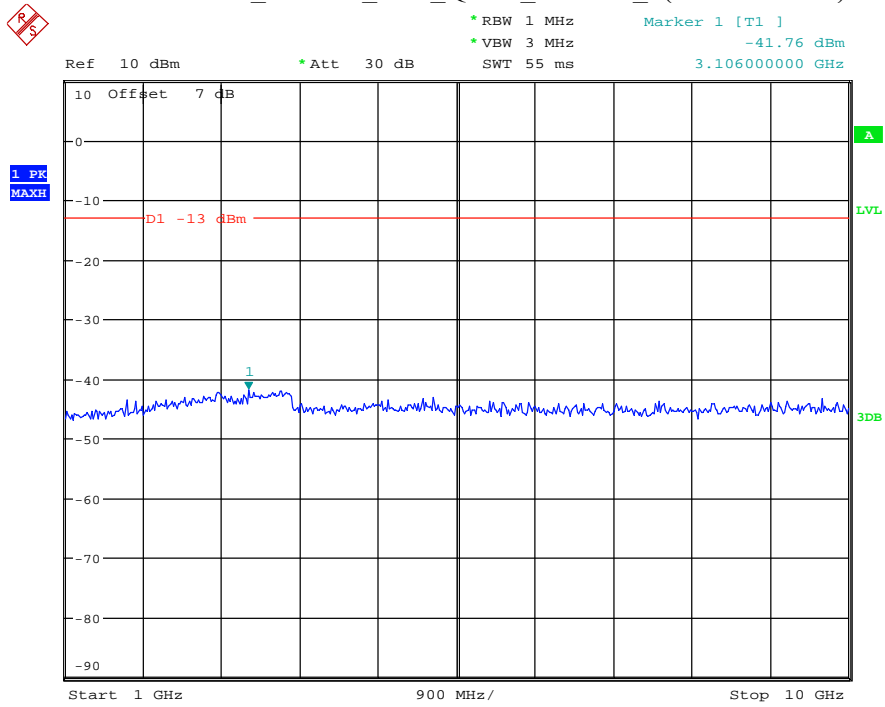

Band 5_10 MHz_Low_QPSK_RB50#0_2(1GHz-10GHz)

Date: 27.MAY.2021 02:58:55