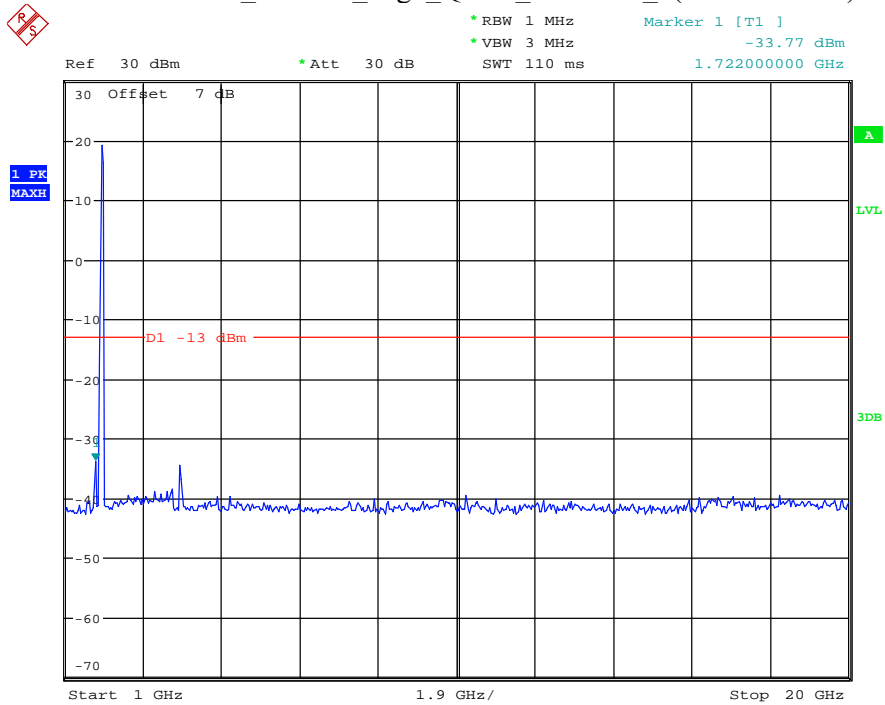

Date: 27.MAY.2021 02:43:27

Band 2_20 MHz_Middle_QPSK_RB100#0_2(1GHz-20GHz)

Date: 27.MAY.2021 02:43:38

Band 2_20 MHz_High_QPSK_RB100#0_1(30MHz-1GHz)

Date: 27.MAY.2021 02:44:01

Band 2_20 MHz_High_QPSK_RB100#0_2(1GHz-20GHz)