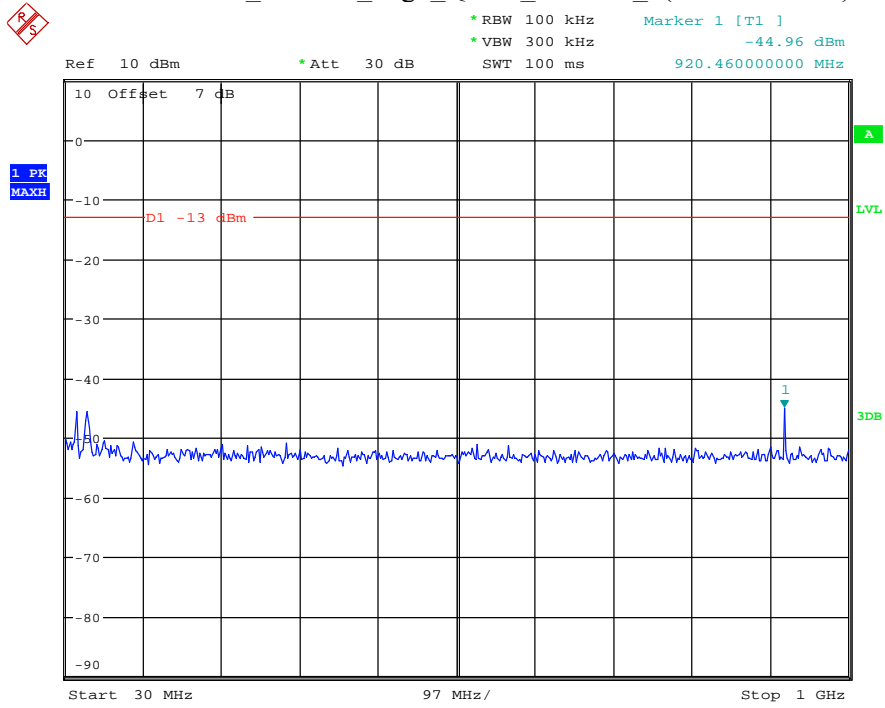

Band 2_10 MHz_High_QPSK_RB50#0_1(30MHz-1GHz)

Date: 27.MAY.2021 02:40:29