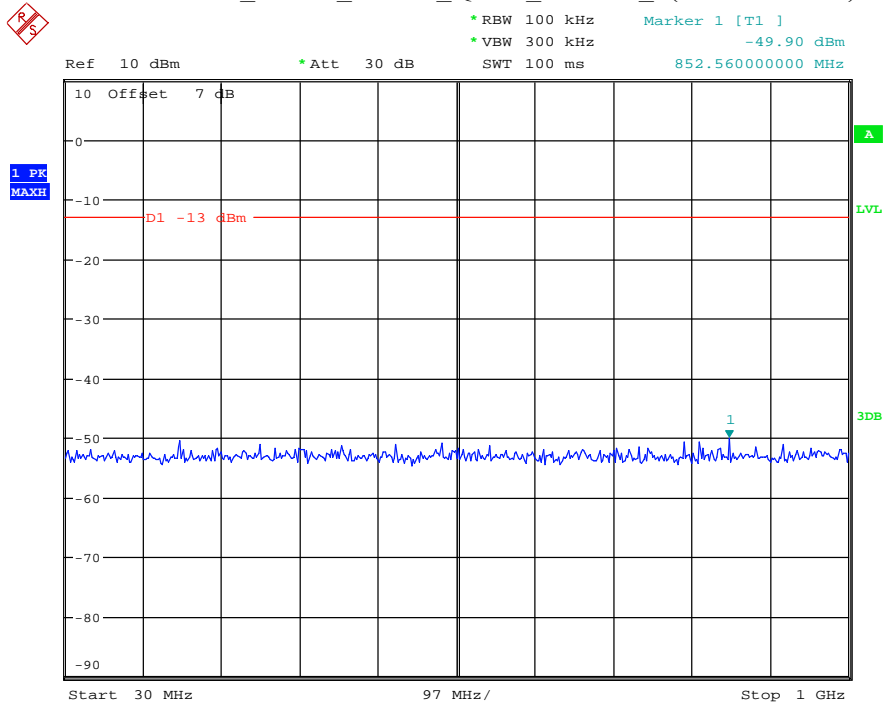

Date: 27.MAY.2021 02:36:16

Band 2_3 MHz_Low_QPSK_RB15#0_1(30MHz-1GHz)

Date: 27.MAY.2021 02:36:35

Band 2_3 MHz_Low_QPSK_RB15#0_2(1GHz-20GHz)

Date: 27.MAY.2021 02:36:46

Band 2_3 MHz_Middle_QPSK_RB15#0_1(30MHz-1GHz)