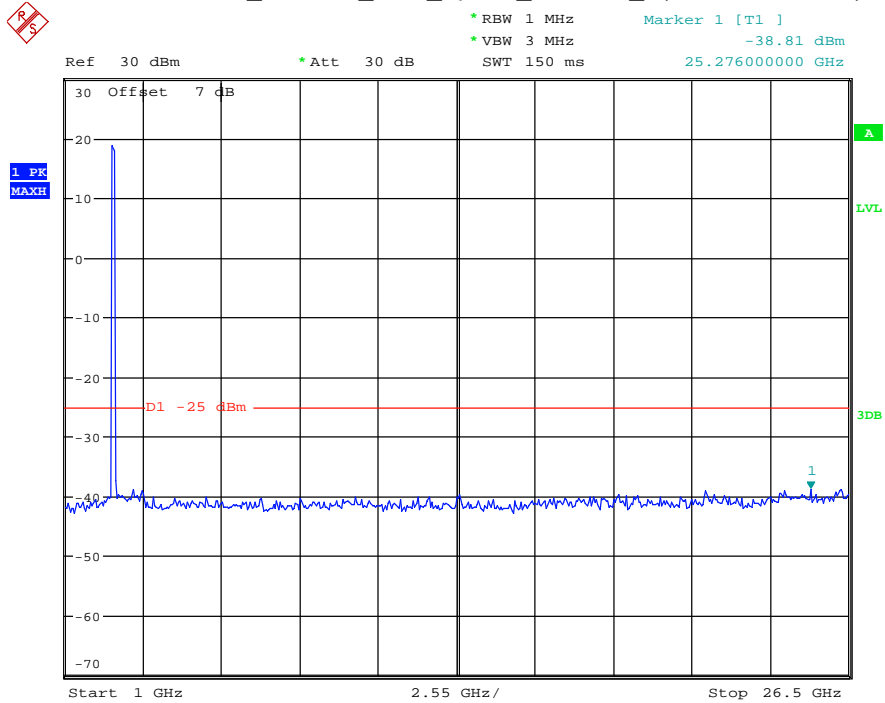

Band 38_15 MHz_Low_QPSK_RB75#0_2(1GHz-26.5GHz)

Date: 26.MAY.2021 20:45:47