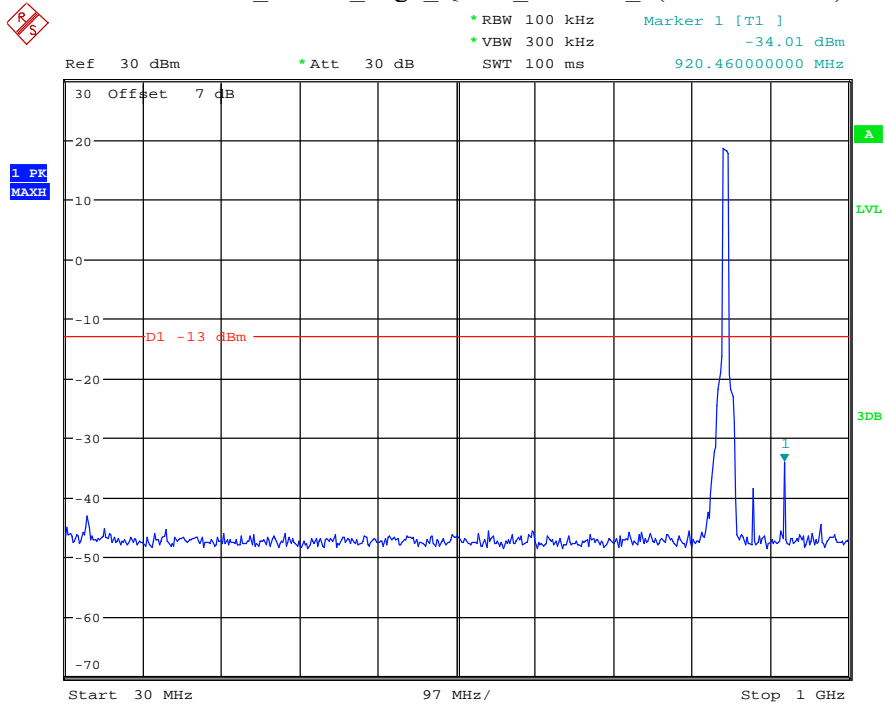

Band 5_5 MHz_High_QPSK_RB25#0_1(30MHz-1GHz)

Date: 27.MAY.2021 02:58:12