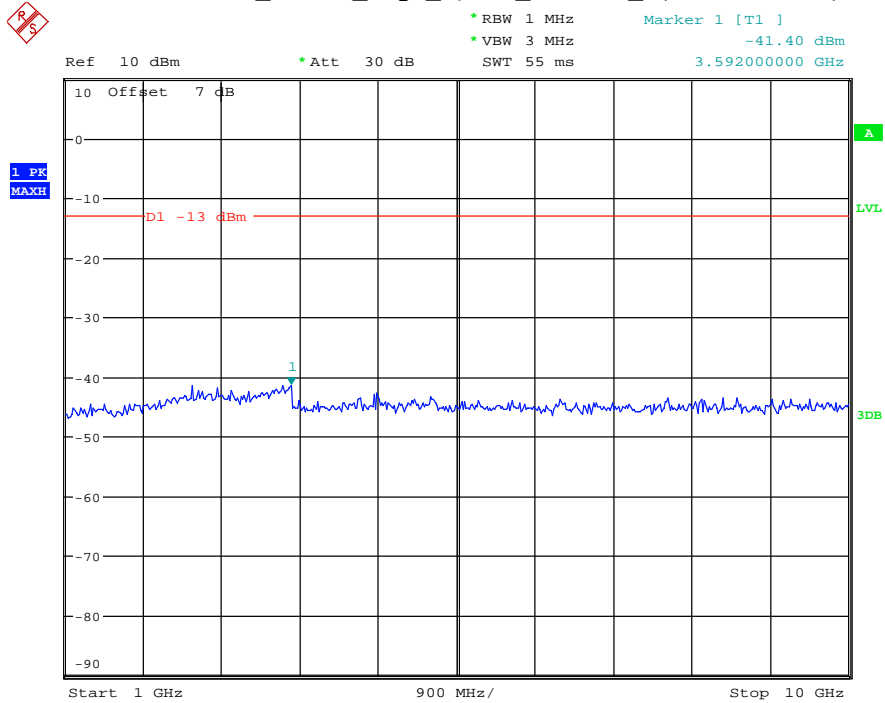

Date: 27.MAY.2021 02:56:12

Band 5_3 MHz_Middle_QPSK_RB15#0_2(1GHz-10GHz)

Date: 27.MAY.2021 02:56:23

Band 5_3 MHz_High_QPSK_RB15#0_1(30MHz-1GHz)

Date: 27.MAY.2021 02:56:40

Band 5_3 MHz_High_QPSK_RB15#0_2(1GHz-10GHz)

Date: 27.MAY.2021 02:56:50

Band 5_5 MHz_Low_QPSK_RB25#0_1(30MHz-1GHz)

Date: 27.MAY.2021 02:57:09

Band 5_5 MHz_Low_QPSK_RB25#0_2(1GHz-10GHz)

Date: 27.MAY.2021 02:57:20

Band 5_5 MHz_Middle_QPSK_RB25#0_1(30MHz-1GHz)