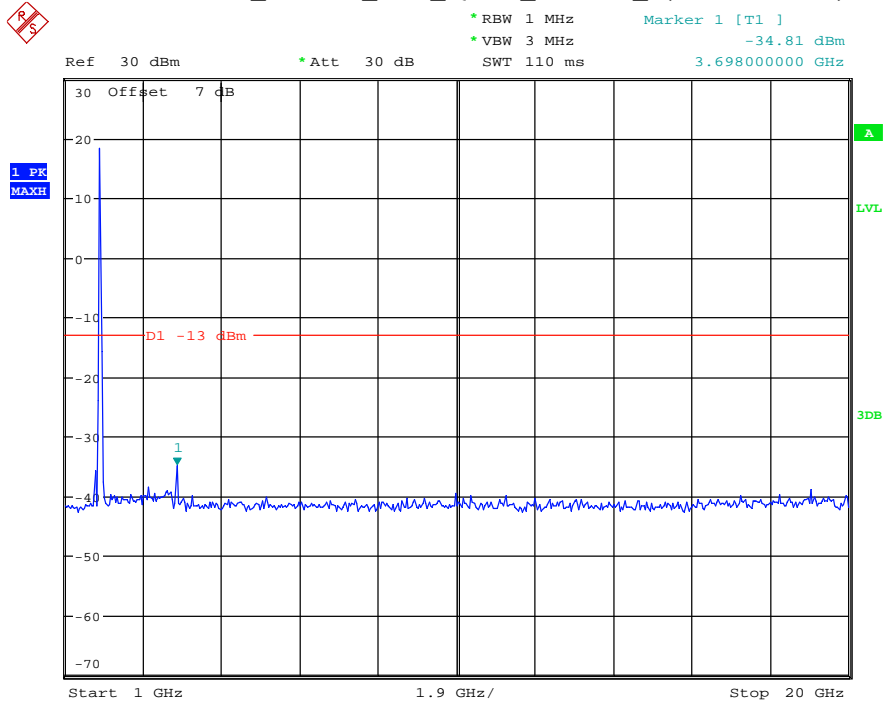

Band 2_15 MHz_Low_QPSK_RB75#0_2(1GHz-20GHz)

Date: 27.MAY.2021 02:41:19