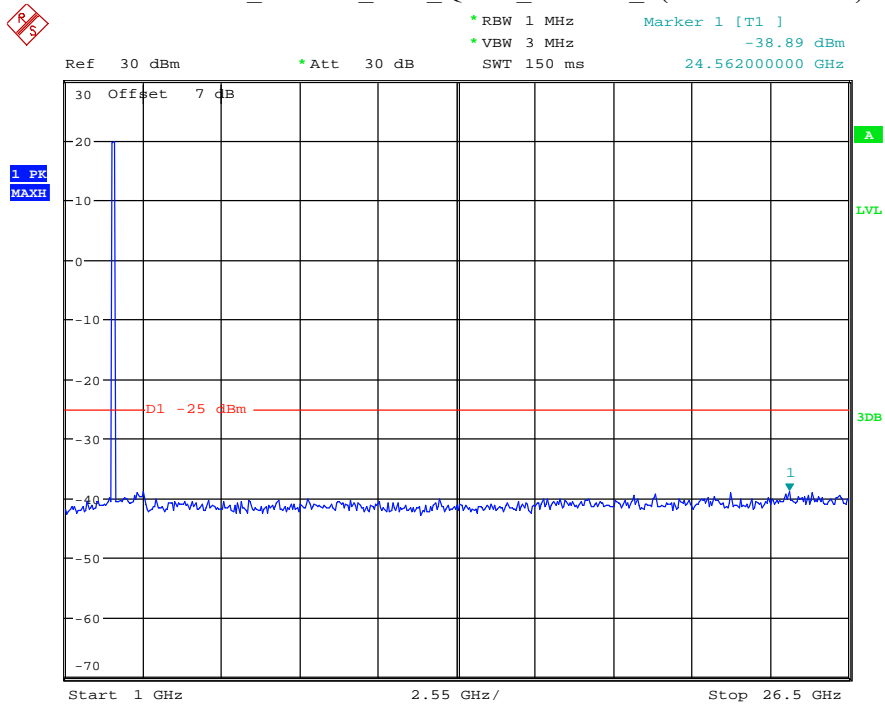

Band 38_10 MHz_Low_QPSK_RB50#0_2(1GHz-26.5GHz)

Date: 26.MAY.2021 20:44:05