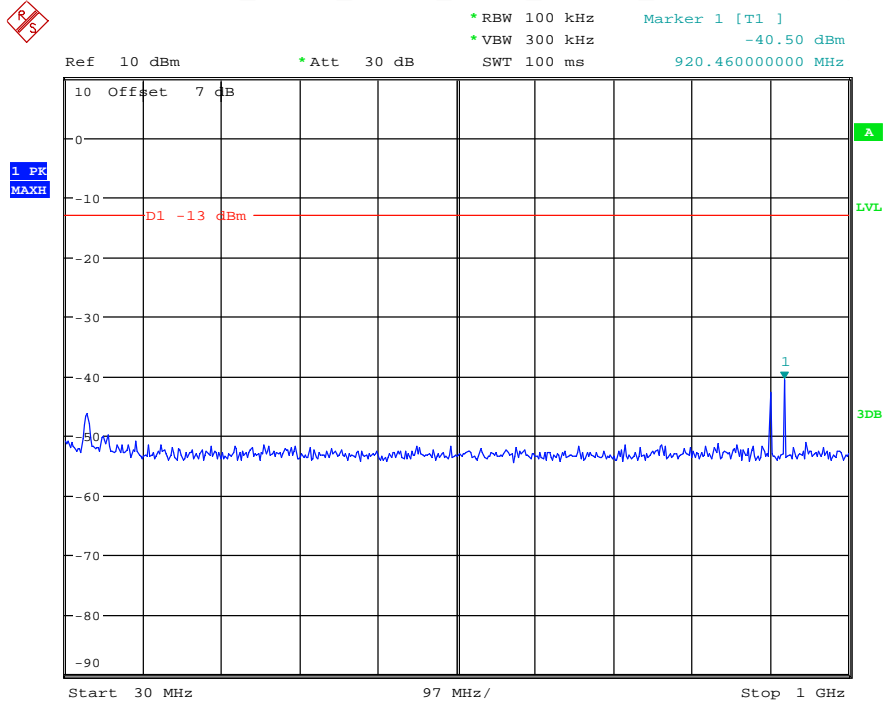

Date: 27.MAY.2021 02:47:04

Band 4_5 MHz_Low_QPSK_RB25#0_1(30MHz-1GHz)

Date: 27.MAY.2021 02:47:26

Band 4_5 MHz_Low_QPSK_RB25#0_2(1GHz-20GHz)

Date: 27.MAY.2021 02:47:37

Band 4_5 MHz_Middle_QPSK_RB25#0_1(30MHz-1GHz)