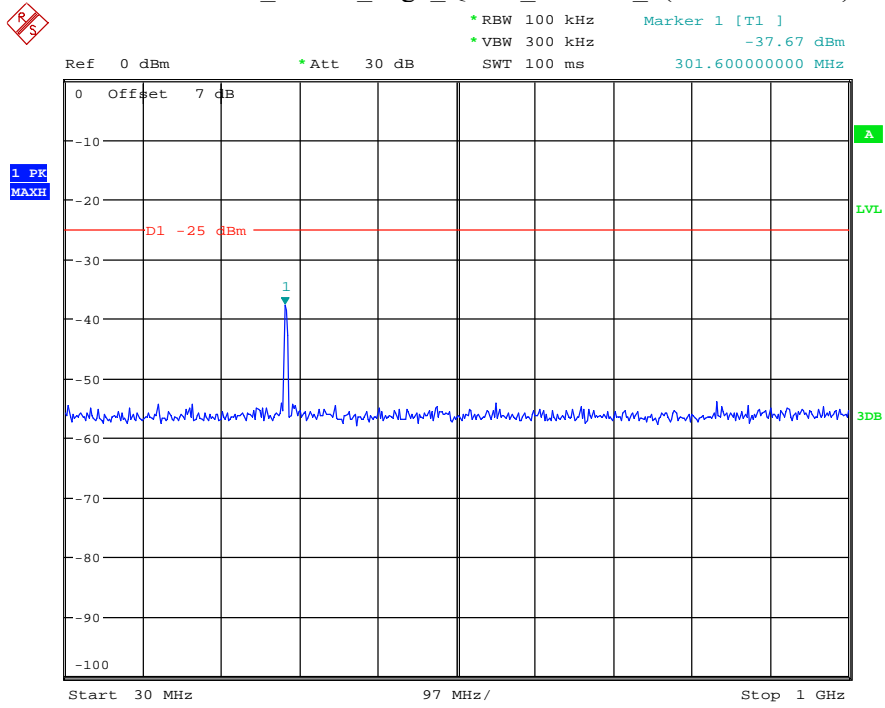

Band 38_5 MHz_High_QPSK_RB25#0_1(30MHz-1GHz)

Date: 26.MAY.2021 20:43:22