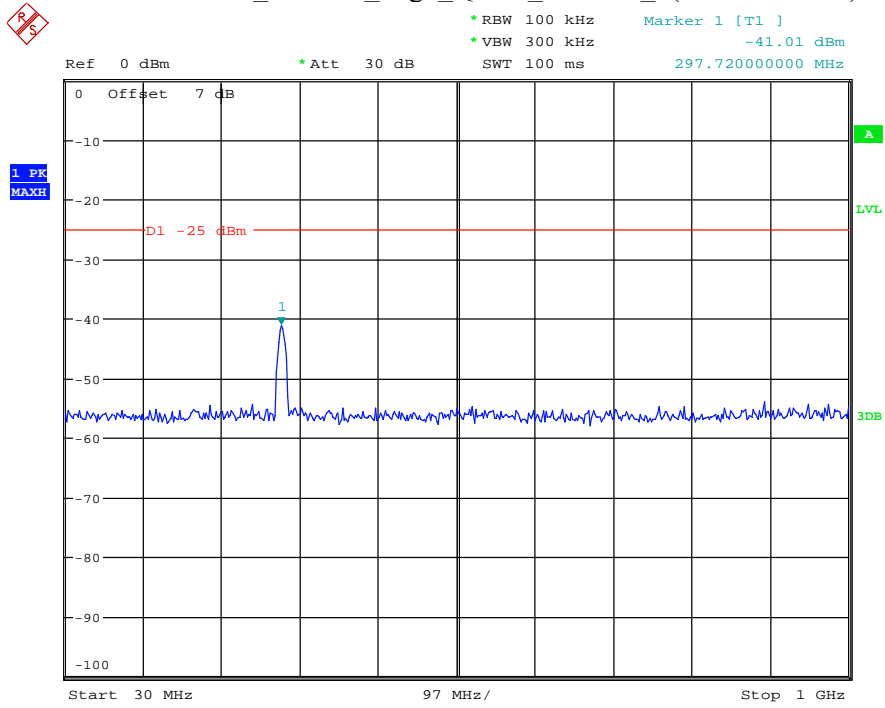

Band 38_15 MHz_High_QPSK_RB75#0_1(30MHz-1GHz)

Date: 26.MAY.2021 20:46:50