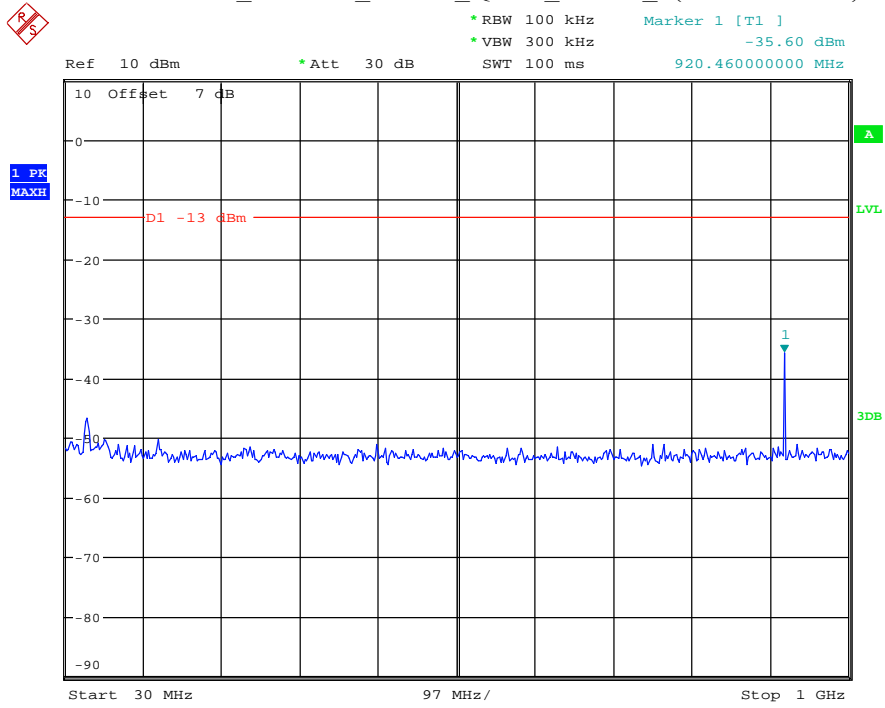

Date: 27.MAY.2021 02:44:12

Band 4_1.4 MHz_Low_QPSK_RB6#0_1(30MHz-1GHz)

Date: 27.MAY.2021 02:44:34

Band 4_1.4 MHz_Low_QPSK_RB6#0_2(1GHz-20GHz)

Date: 27.MAY.2021 02:44:45

Band 4_1.4 MHz_Middle_QPSK_RB6#0_1(30MHz-1GHz)