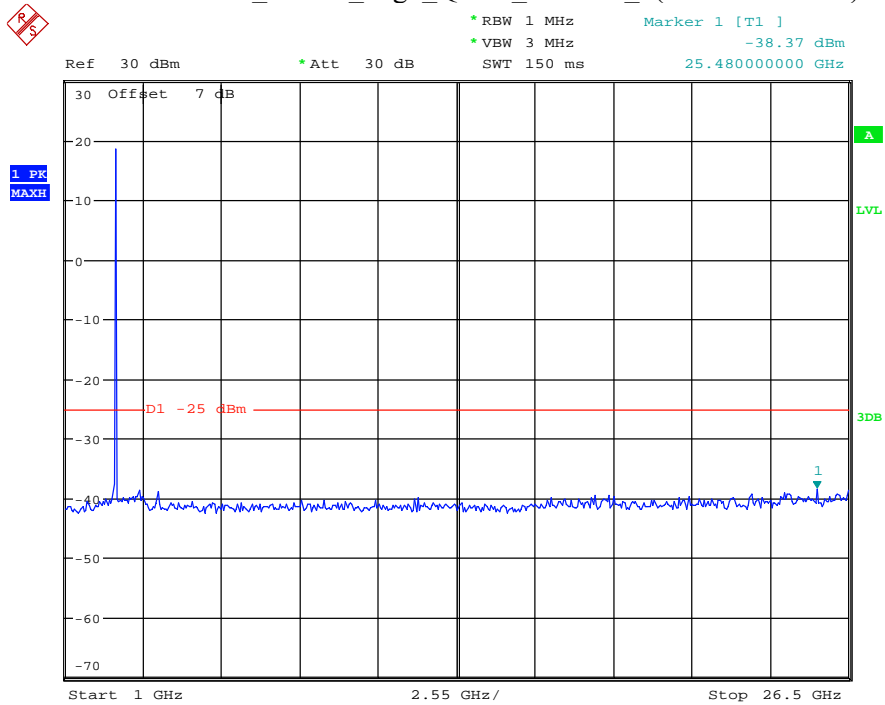

Date: 26.MAY.2021 23:23:58

Band 41_5 MHz_Middle_QPSK_RB25#0_2(1GHz-26.5GHz)

Date: 26.MAY.2021 23:24:09

Band 41_5 MHz_High_QPSK_RB25#0_1(30MHz-1GHz)

Date: 26.MAY.2021 23:24:29

Band 41_5 MHz_High_QPSK_RB25#0_2(1GHz-26.5GHz)