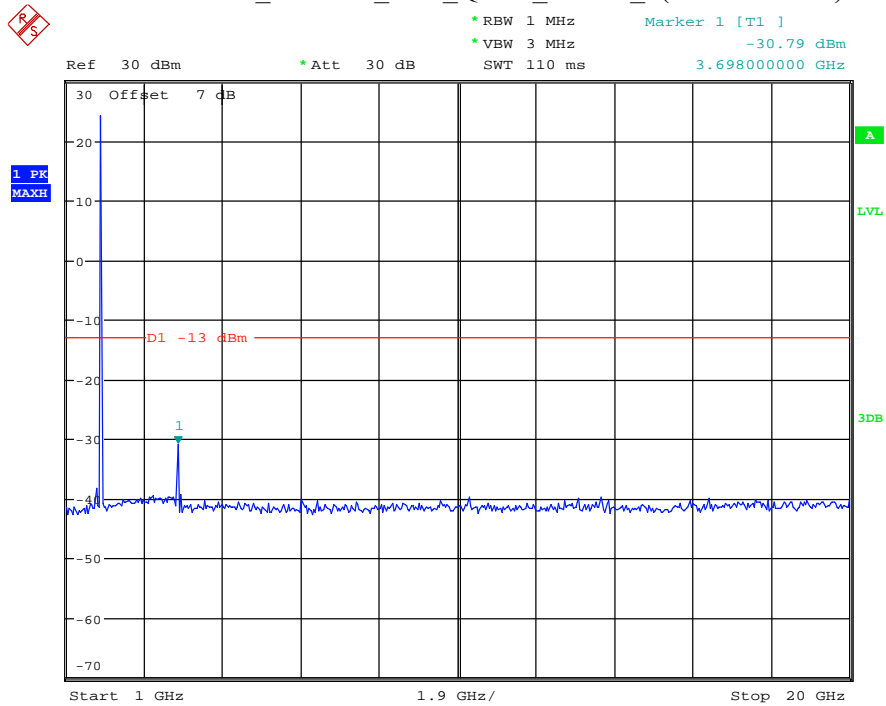

Please refer to following plots:

Band 2_1.4 MHz_Low_QPSK_RB6#0_1(30MHz-1GHz)

Date: 27.MAY.2021 02:35:04

Band 2_1.4 MHz_Low_QPSK_RB6#0_2(1GHz-20GHz)

Date: 27.MAY.2021 02:35:15

Band 2_1.4 MHz_Middle_QPSK_RB6#0_1(30MHz-1GHz)