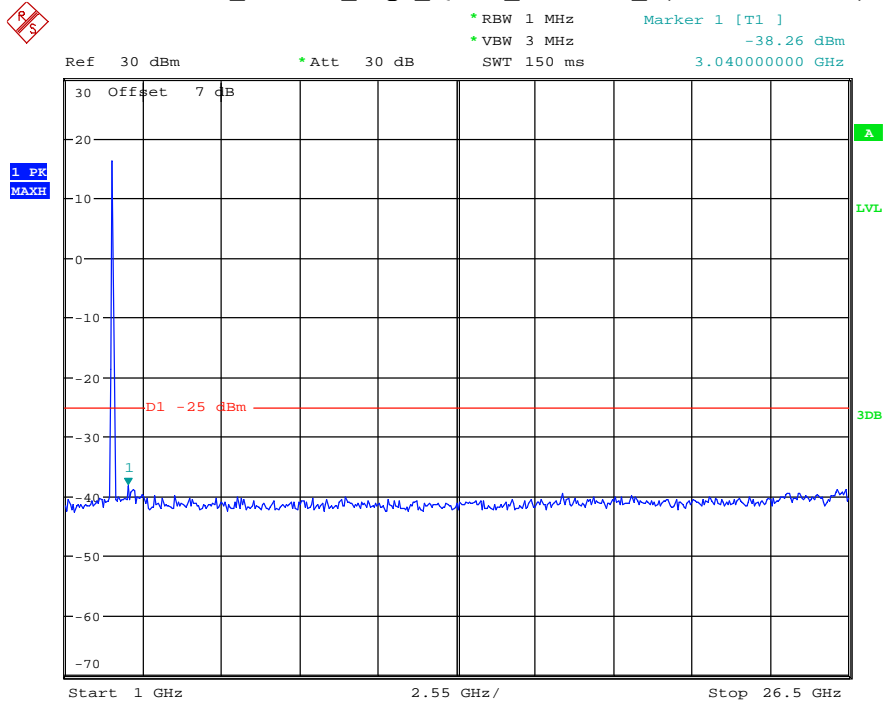

Date: 27.MAY.2021 03:05:50

Band 7_20 MHz_Middle_QPSK_RB100#0_2(1GHz-26.5GHz)

Date: 27.MAY.2021 03:06:01

Band 7_20 MHz_High_QPSK_RB100#0_1(30MHz-1GHz)

Date: 27.MAY.2021 03:06:24

Band 7_20 MHz_High_QPSK_RB100#0_2(1GHz-26.5GHz)