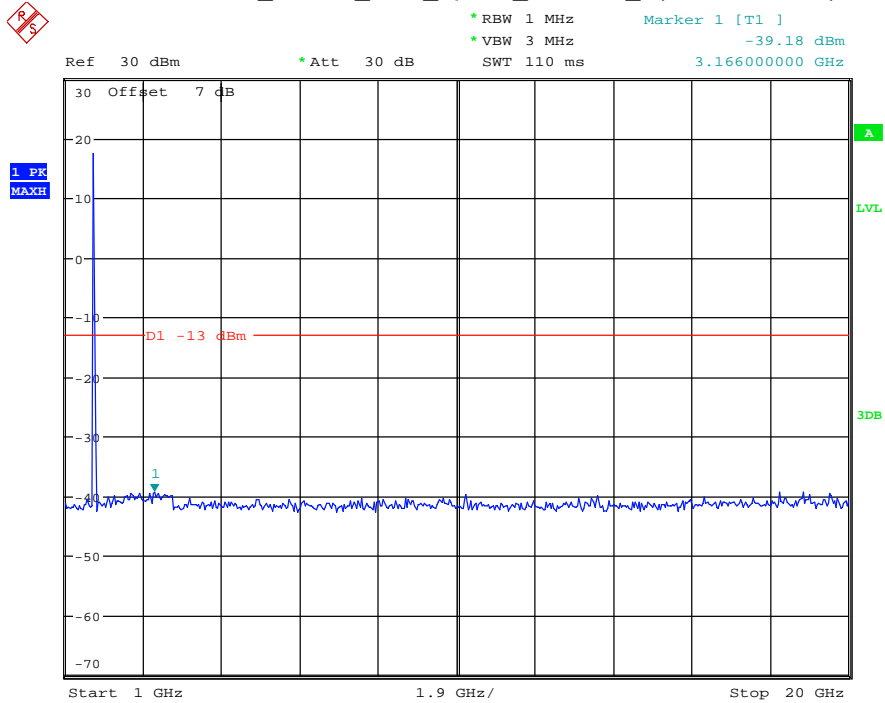

Band 4_3 MHz_Low_QPSK_RB15#0_2(1GHz-20GHz)

Date: 27.MAY.2021 02:46:09