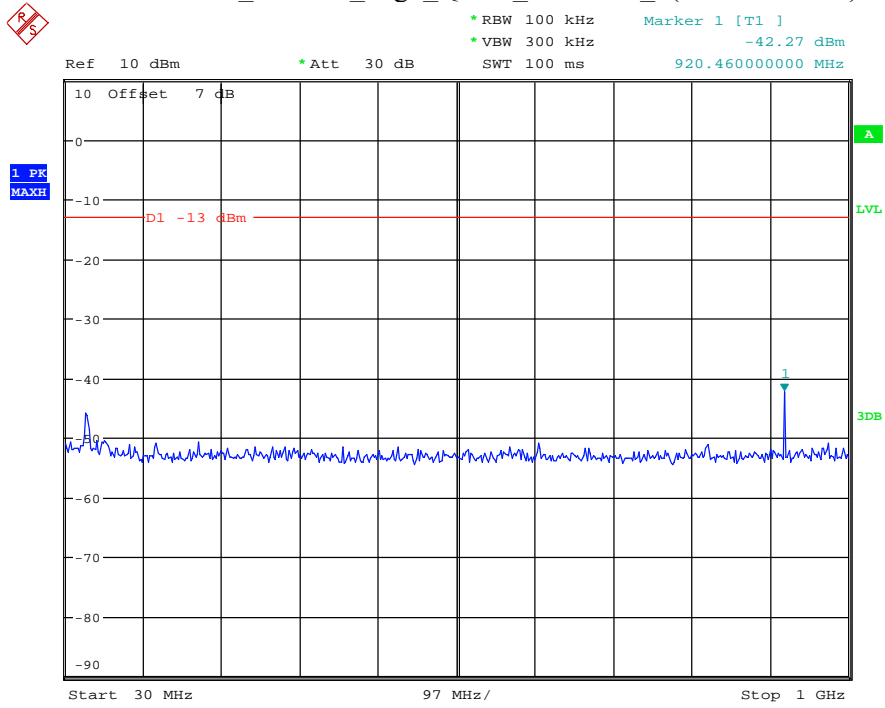

Date: 27.MAY.2021 02:42:27

Band 2_20 MHz_Low_QPSK_RB100#0_1(30MHz-1GHz)

Date: 27.MAY.2021 02:42:53

Band 2_20 MHz_Low_QPSK_RB100#0_2(1GHz-20GHz)

Date: 27.MAY.2021 02:43:03

Band 2_20 MHz_Middle_QPSK_RB100#0_1(30MHz-1GHz)

Date: 27.MAY.2021 02:43:27

Band 2_20 MHz_Middle_QPSK_RB100#0_2(1GHz-20GHz)

Date: 27.MAY.2021 02:43:38

Band 2_20 MHz_High_QPSK_RB100#0_1(30MHz-1GHz)

Date: 27.MAY.2021 02:44:01

Band 2_20 MHz_High_QPSK_RB100#0_2(1GHz-20GHz)