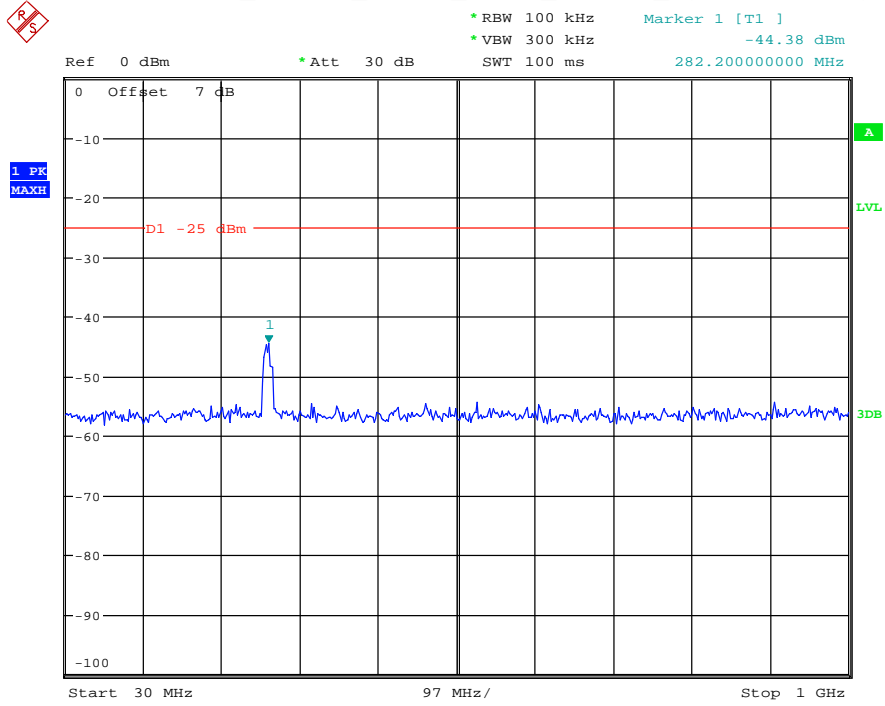

Date: 26.MAY.2021 23:26:13

Band 41_15 MHz_Low_QPSK_RB75#0_1(30MHz-1GHz)

Date: 26.MAY.2021 23:26:39

Band 41_15 MHz_Low_QPSK_RB75#0_2(1GHz-26.5GHz)

Date: 26.MAY.2021 23:26:49

Band 41_15 MHz_Middle_QPSK_RB75#0_1(30MHz-1GHz)