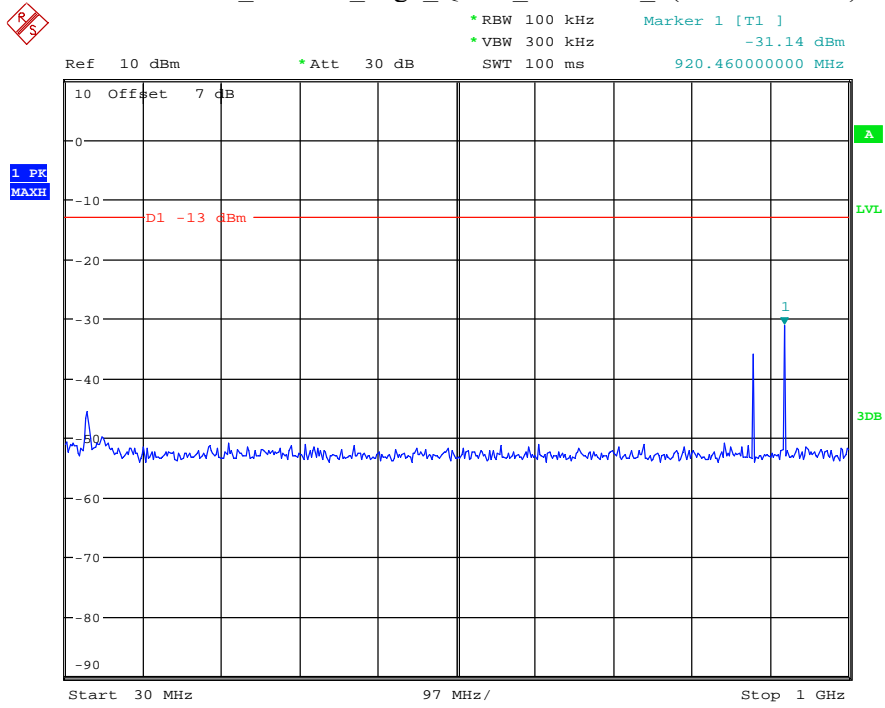

Band 4_20 MHz_High_QPSK_RB100#0_1(30MHz-1GHz)

Date: 27.MAY.2021 02:53:41