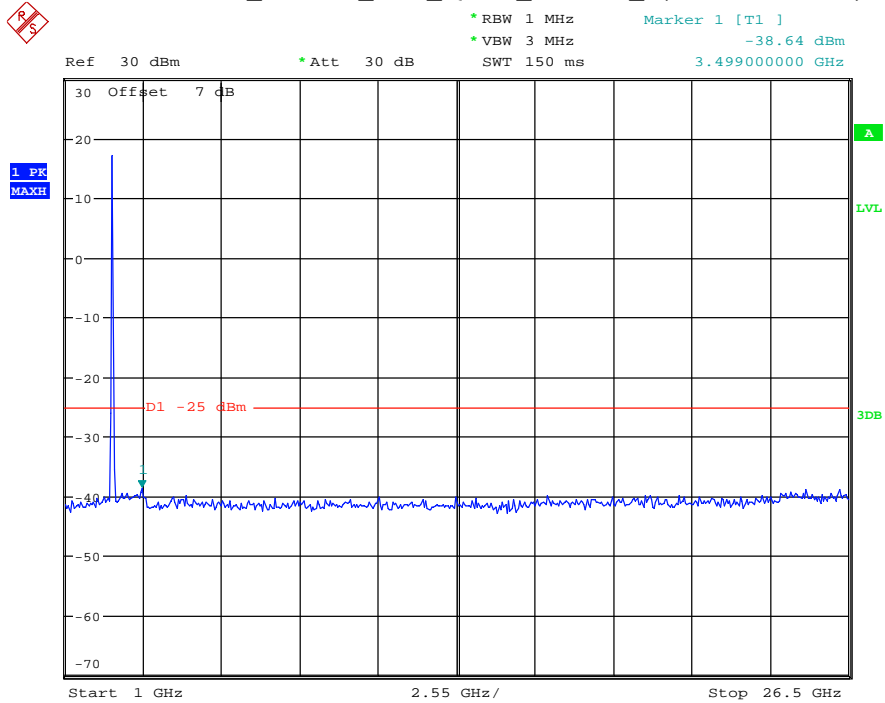

Band 41_15 MHz_Low_QPSK_RB75#0_2(1GHz-26.5GHz)

Date: 26.MAY.2021 23:26:49