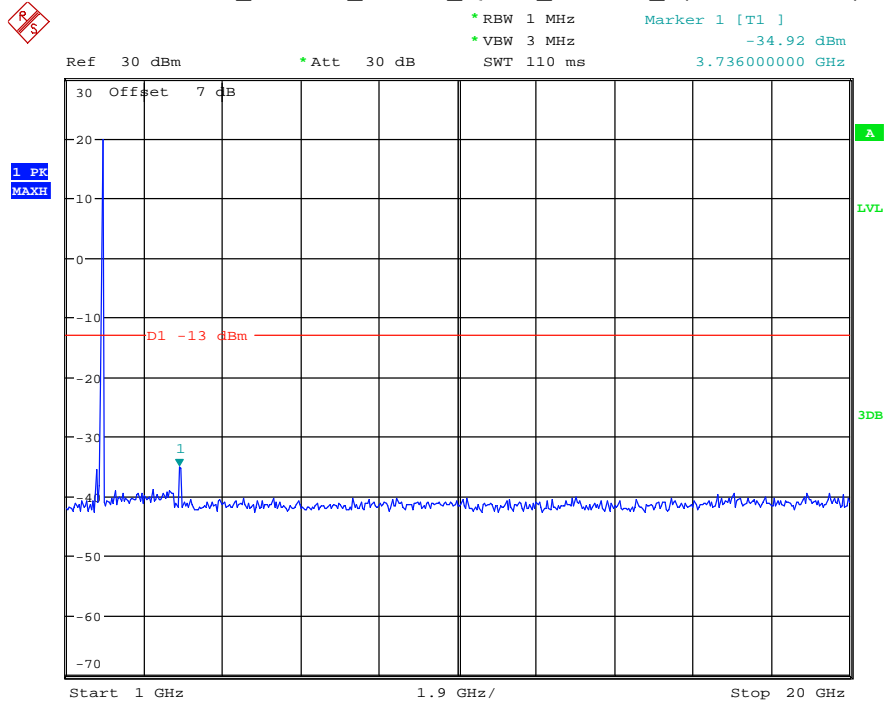

Band 2_10 MHz_Middle_QPSK_RB50#0_2(1GHz-20GHz)

Date: 27.MAY.2021 02:40:09