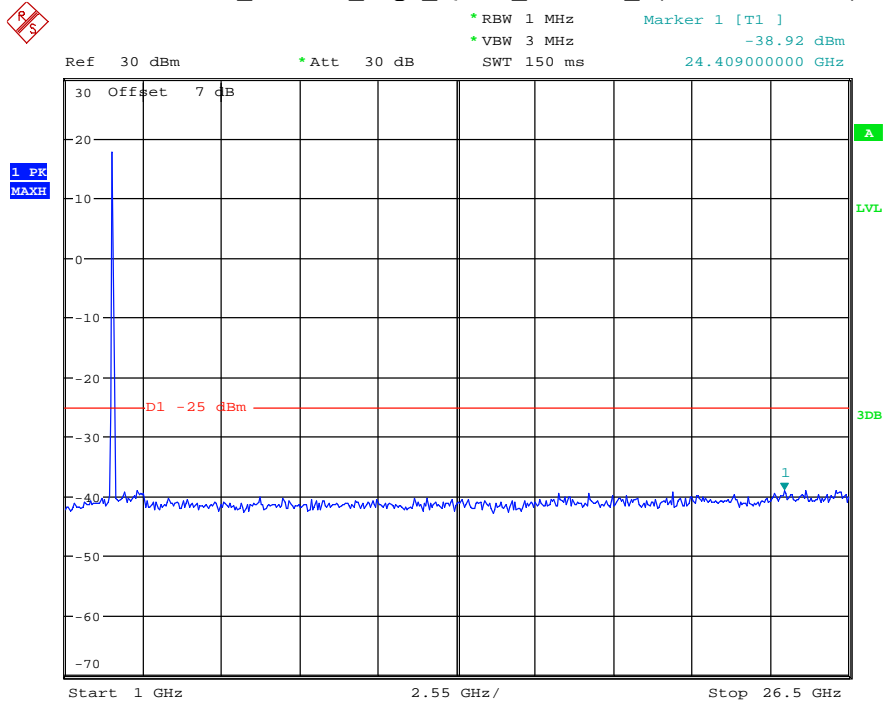

Date: 27.MAY.2021 03:03:59

Band 7_15 MHz_Middle_QPSK_RB75#0_2(1GHz-26.5GHz)

Date: 27.MAY.2021 03:04:10

Band 7_15 MHz_High_QPSK_RB75#0_1(30MHz-1GHz)

Date: 27.MAY.2021 03:04:33

Band 7_15 MHz_High_QPSK_RB75#0_2(1GHz-26.5GHz)