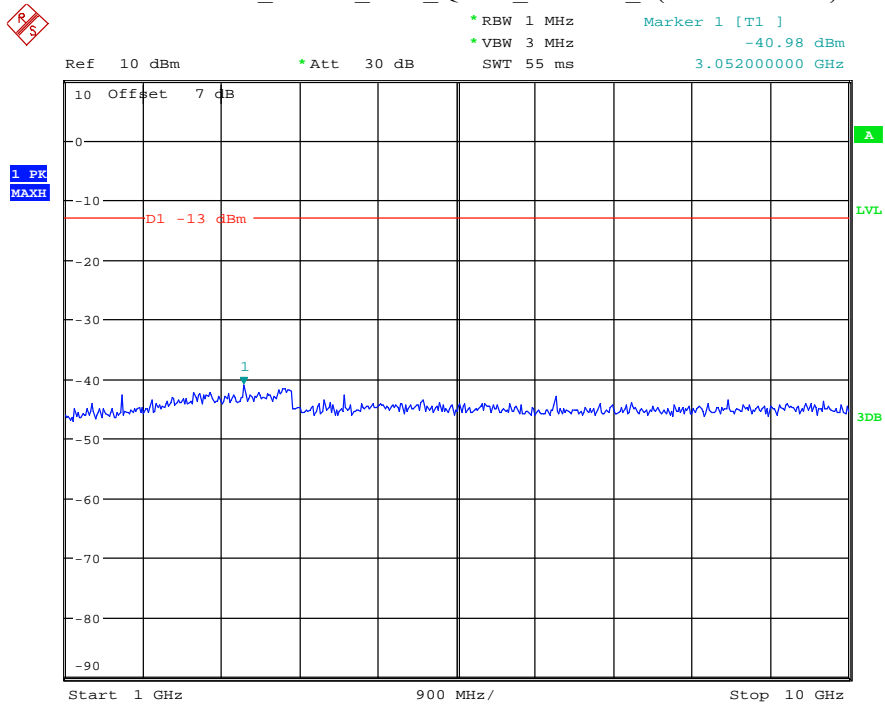

Band 5_3 MHz_Low_QPSK_RB15#0_2(1GHz-10GHz)

Date: 27.MAY.2021 02:55:52