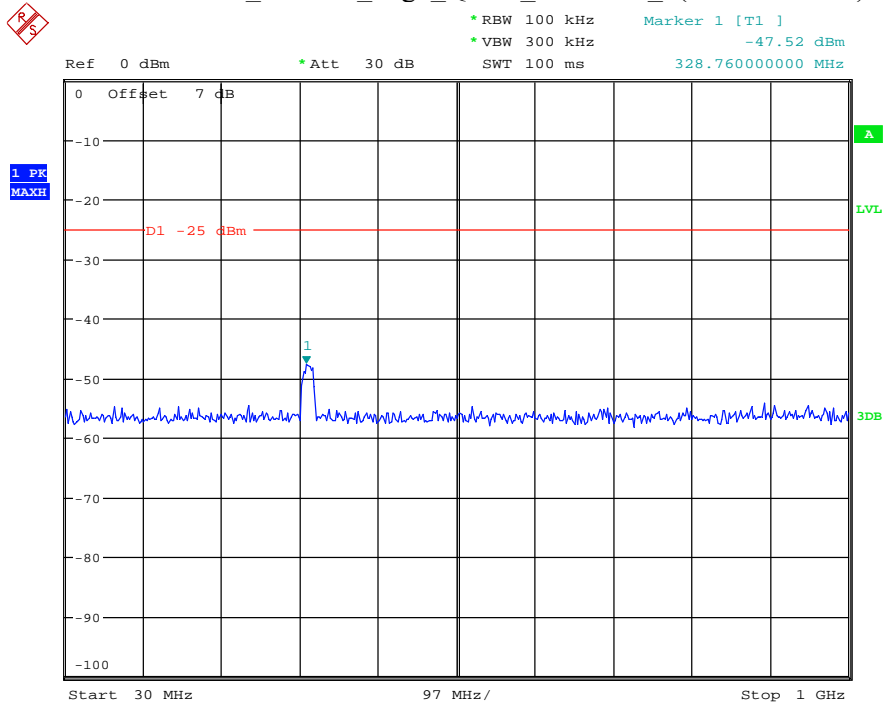

Band 41_20 MHz_High_QPSK_RB100#0_1(30MHz-1GHz)

Date: 26.MAY.2021 23:29:38