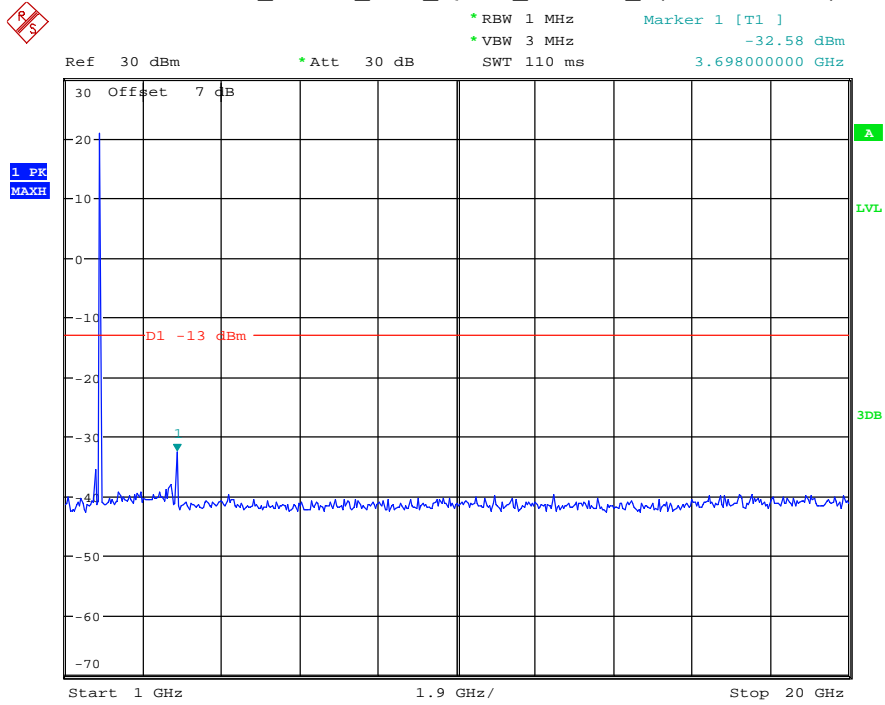

Band 2_5 MHz_Low_QPSK_RB25#0_2(1GHz-20GHz)

Date: 27.MAY.2021 02:38:13