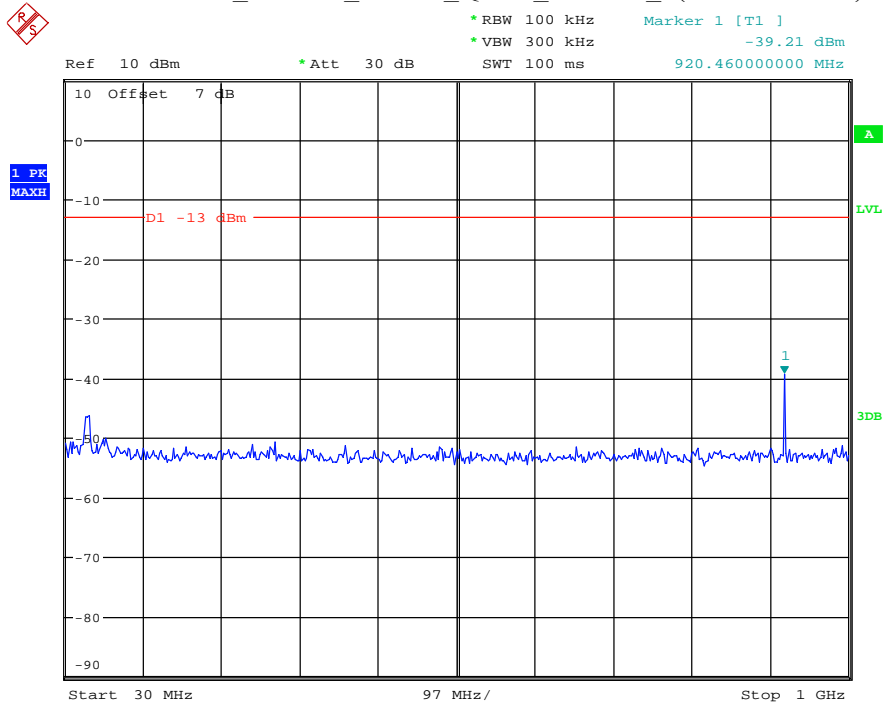

Date: 27.MAY.2021 02:40:39

Band 2_15 MHz_Low_QPSK_RB75#0_1(30MHz-1GHz)

Date: 27.MAY.2021 02:41:08

Band 2_15 MHz_Low_QPSK_RB75#0_2(1GHz-20GHz)

Date: 27.MAY.2021 02:41:19

Band 2_15 MHz_Middle_QPSK_RB75#0_1(30MHz-1GHz)