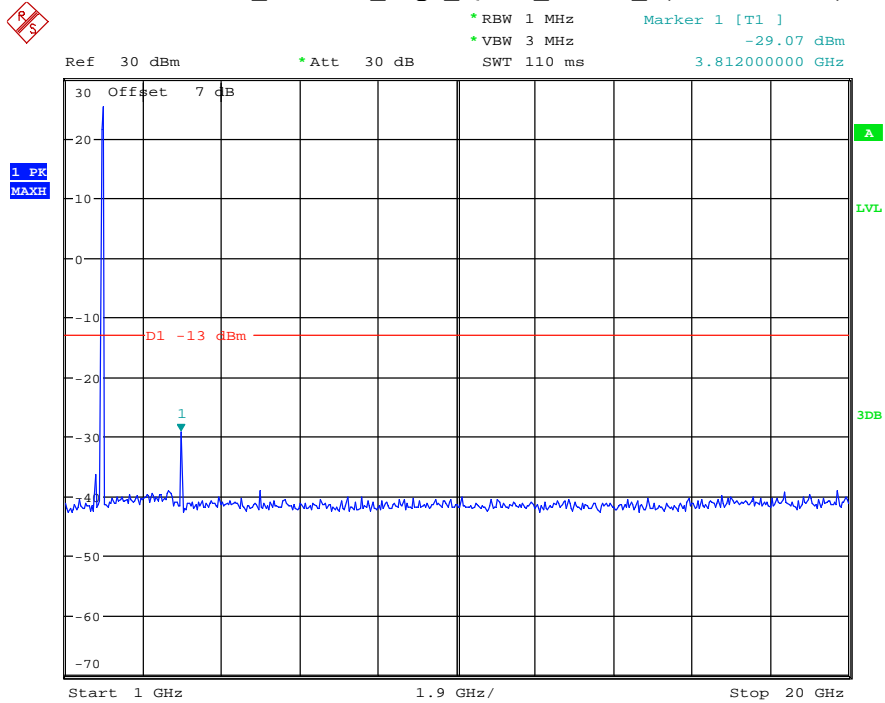

Date: 27.MAY.2021 02:35:35

Band 2_1.4 MHz_Middle_QPSK_RB6#0_2(1GHz-20GHz)

Date: 27.MAY.2021 02:35:45

Band 2_1.4 MHz_High_QPSK_RB6#0_1(30MHz-1GHz)

Date: 27.MAY.2021 02:36:05

Band 2_1.4 MHz_High_QPSK_RB6#0_2(1GHz-20GHz)