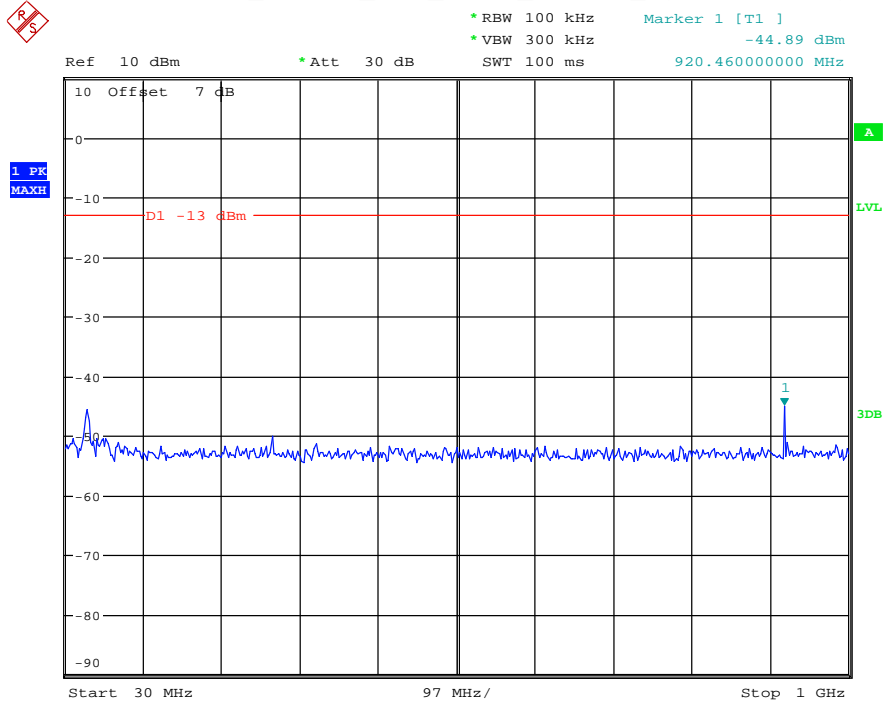

Band 2_10 MHz_Low_QPSK_RB50#0_1(30MHz-1GHz)

Date: 27.MAY.2021 02:39:29