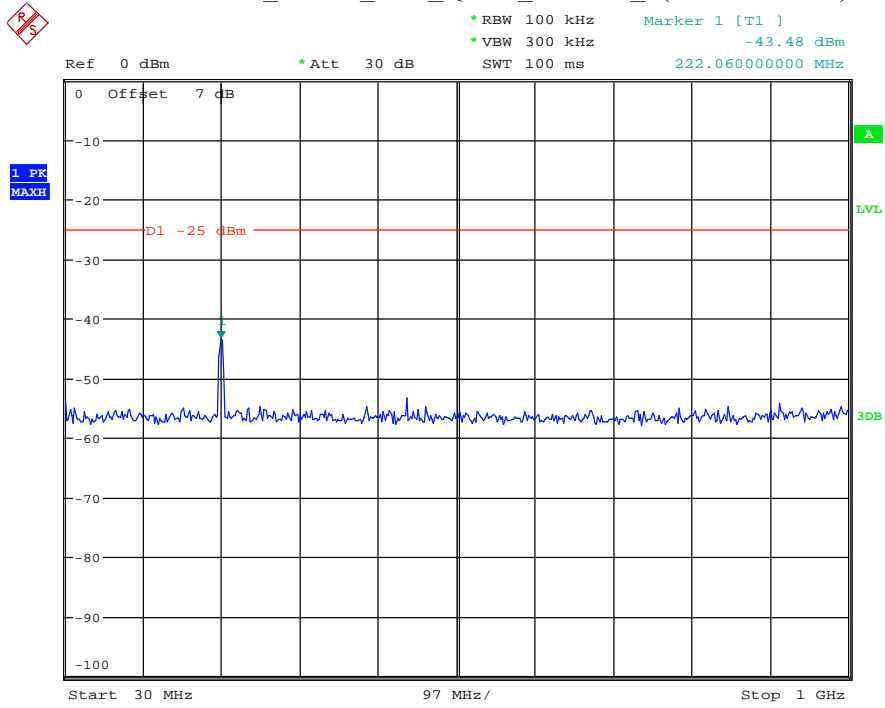

Band 41_5 MHz_Low_QPSK_RB25#0_1(30MHz-1GHz)

Date: 26.MAY.2021 23:23:31