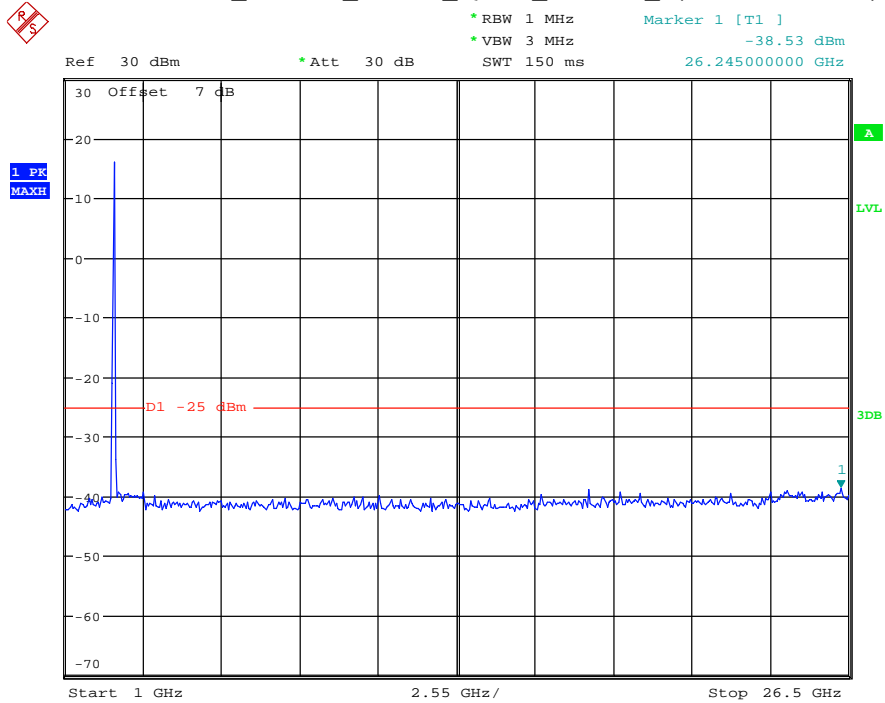

Band 41_15 MHz_Middle_QPSK_RB75#0_2(1GHz-26.5GHz)

Date: 26.MAY.2021 23:27:24