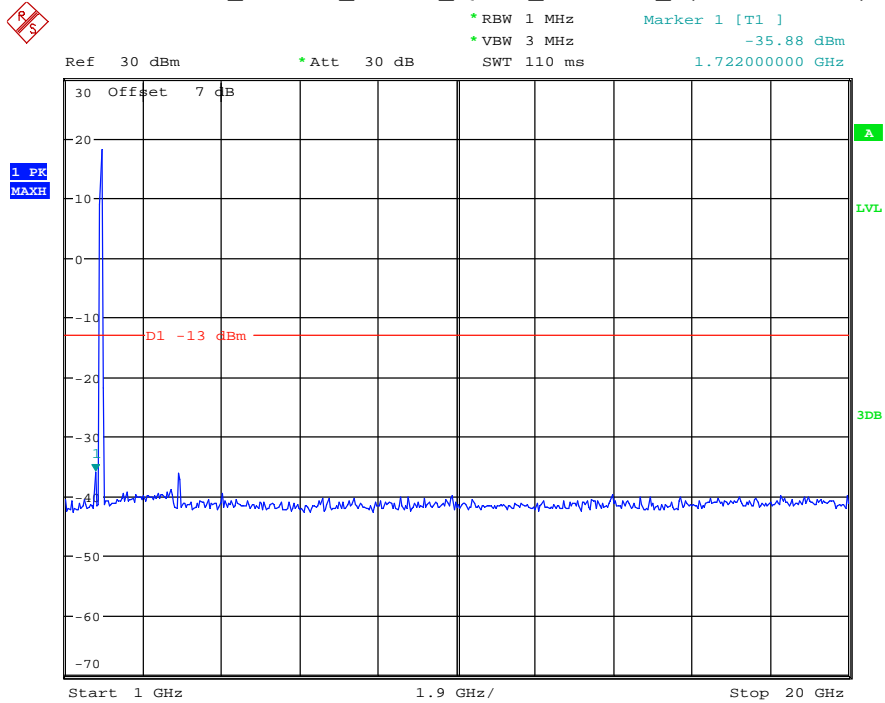

Band 2_20 MHz_Middle_QPSK_RB100#0_2(1GHz-20GHz)

Date: 27.MAY.2021 02:43:38