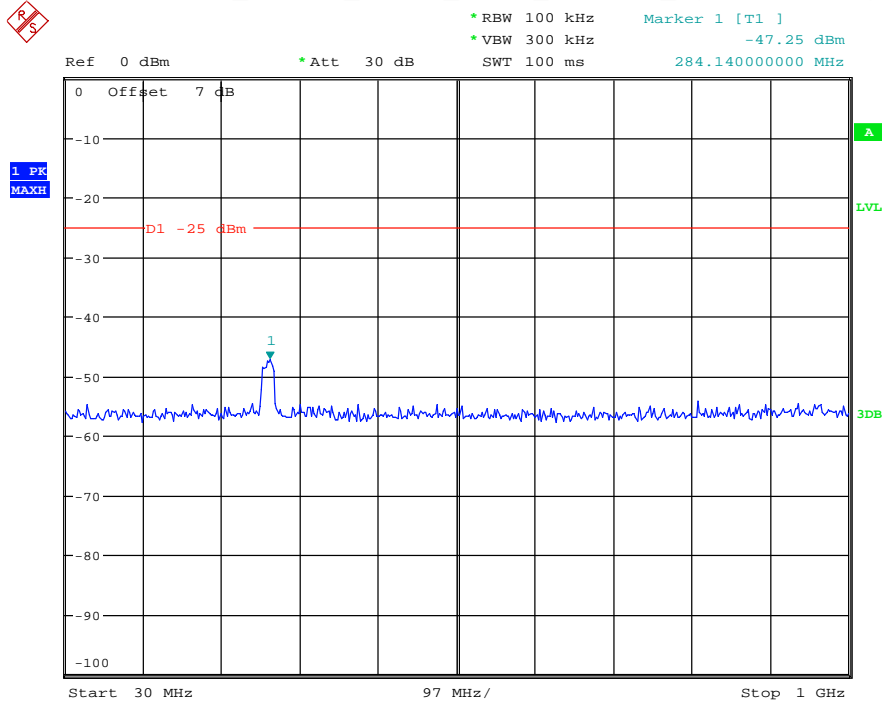

Date: 26.MAY.2021 23:27:58

Band 41_20 MHz_Low_QPSK_RB100#0_1(30MHz-1GHz)

Date: 26.MAY.2021 23:28:27

Band 41_20 MHz_Low_QPSK_RB100#0_2(1GHz-26.5GHz)

Date: 26.MAY.2021 23:28:38

Band 41_20 MHz_Middle_QPSK_RB100#0_1(30MHz-1GHz)