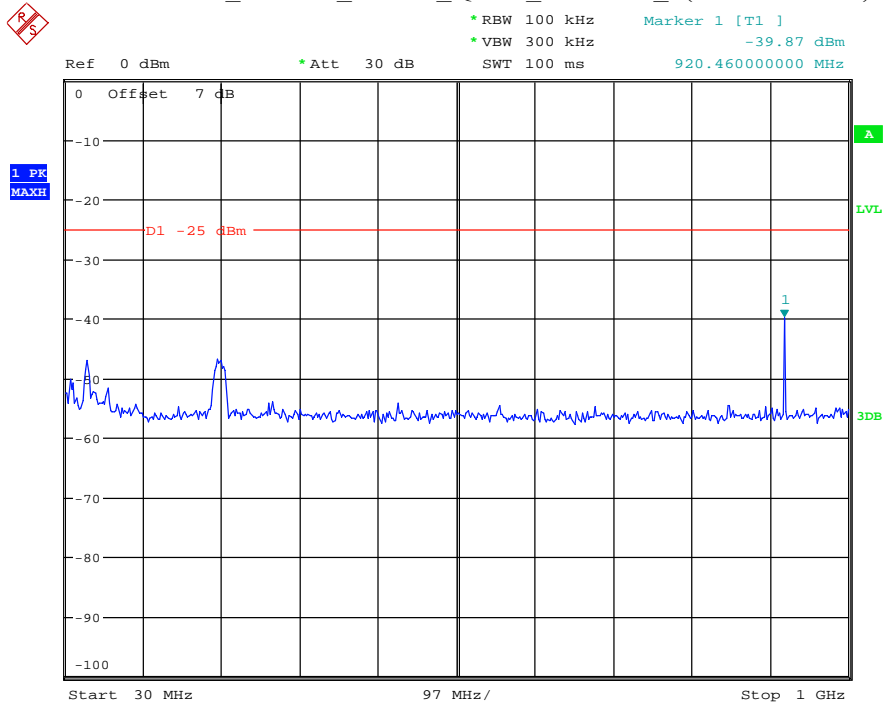

Date: 27.MAY.2021 03:04:44

Band 7_20 MHz_Low_QPSK_RB100#0_1(30MHz-1GHz)

Date: 27.MAY.2021 03:05:13

Band 7_20 MHz_Low_QPSK_RB100#0_2(1GHz-26.5GHz)

Date: 27.MAY.2021 03:05:23

Band 7_20 MHz_Middle_QPSK_RB100#0_1(30MHz-1GHz)