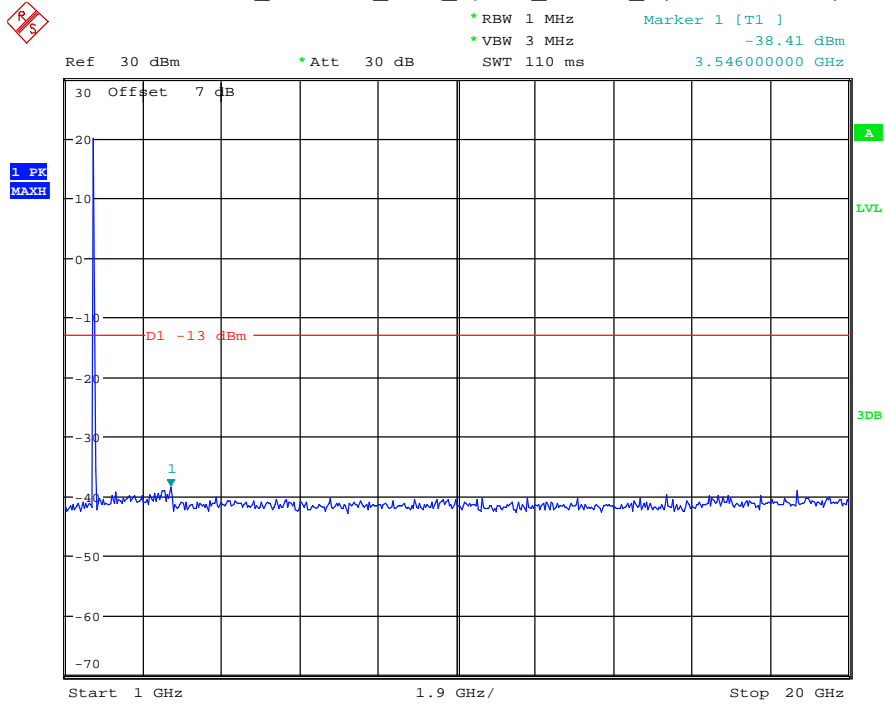

Band 4_1.4 MHz_Low_QPSK_RB6#0_2(1GHz-20GHz)

Date: 27.MAY.2021 02:44:45