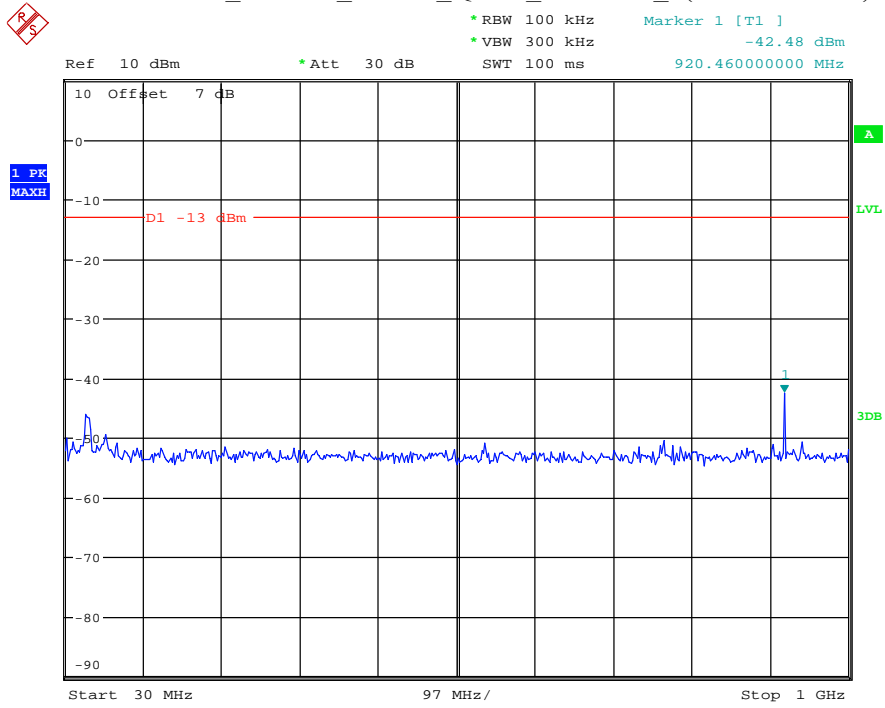

Date: 27.MAY.2021 02:42:27

Band 2_20 MHz_Low_QPSK_RB100#0_1(30MHz-1GHz)

Date: 27.MAY.2021 02:42:53

Band 2_20 MHz_Low_QPSK_RB100#0_2(1GHz-20GHz)

Date: 27.MAY.2021 02:43:03

Band 2_20 MHz_Middle_QPSK_RB100#0_1(30MHz-1GHz)

Date: 27.MAY.2021 02:43:27

Band 2_20 MHz_Middle_QPSK_RB100#0_2(1GHz-20GHz)

Date: 27.MAY.2021 02:43:38

Band 2_20 MHz_High_QPSK_RB100#0_1(30MHz-1GHz)

Date: 27.MAY.2021 02:44:01

Band 2_20 MHz_High_QPSK_RB100#0_2(1GHz-20GHz)