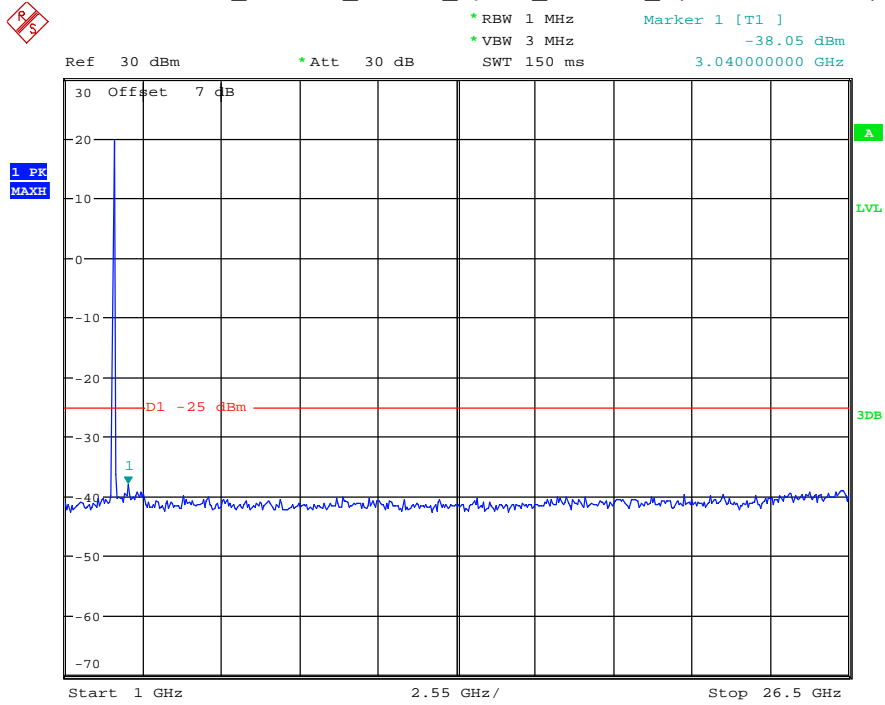

Band 38_10 MHz_Middle_QPSK_RB50#0_2(1GHz-26.5GHz)

Date: 26.MAY.2021 20:44:38