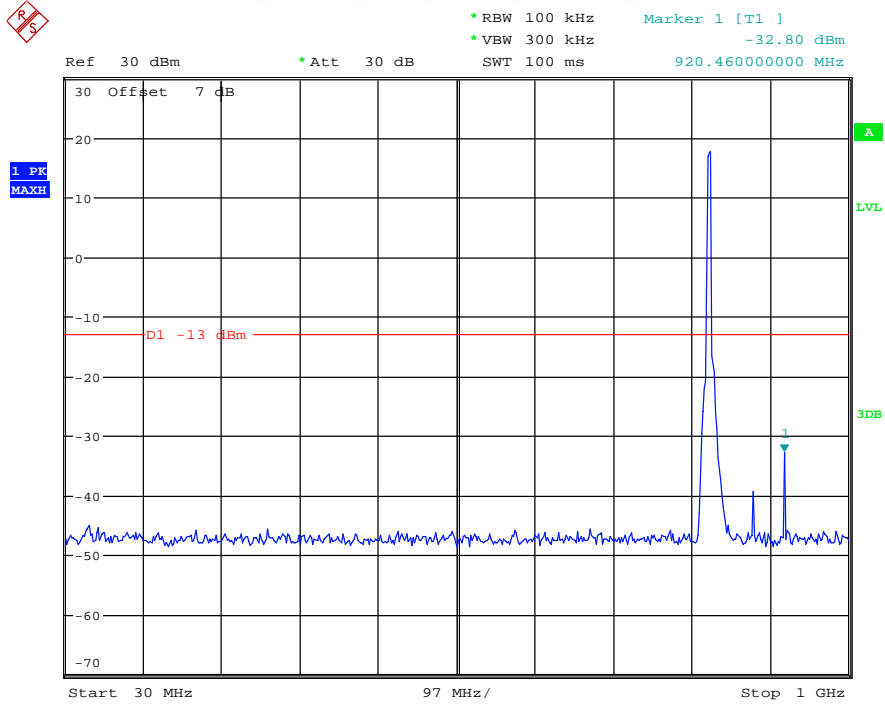

Band 5_5 MHz_Low_QPSK_RB25#0_1(30MHz-1GHz)

Date: 27.MAY.2021 02:57:09