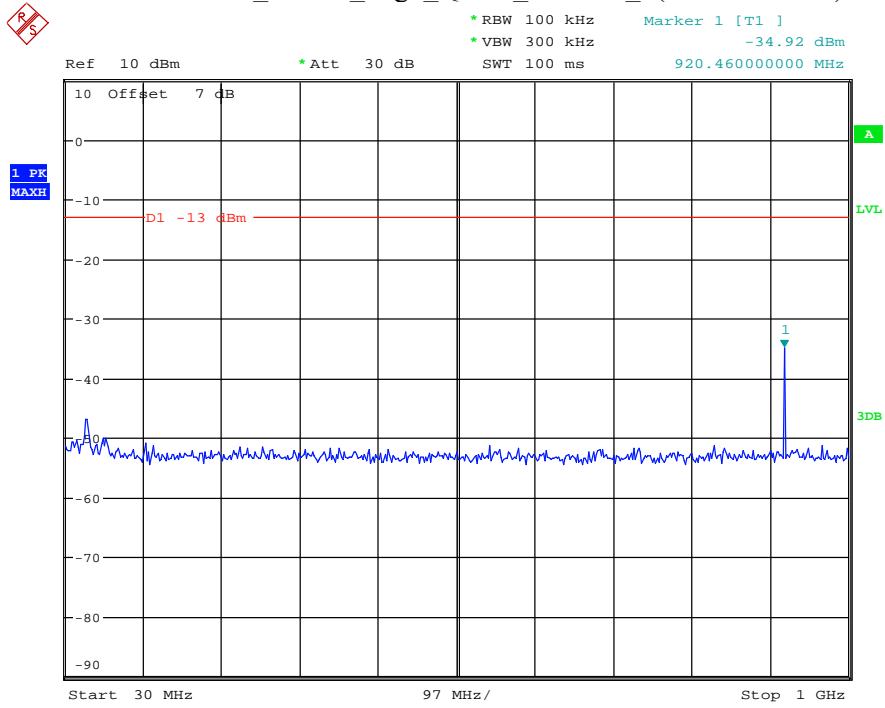

Band 4_3 MHz_High_QPSK_RB15#0_1(30MHz-1GHz)

Date: 27.MAY.2021 02:46:53