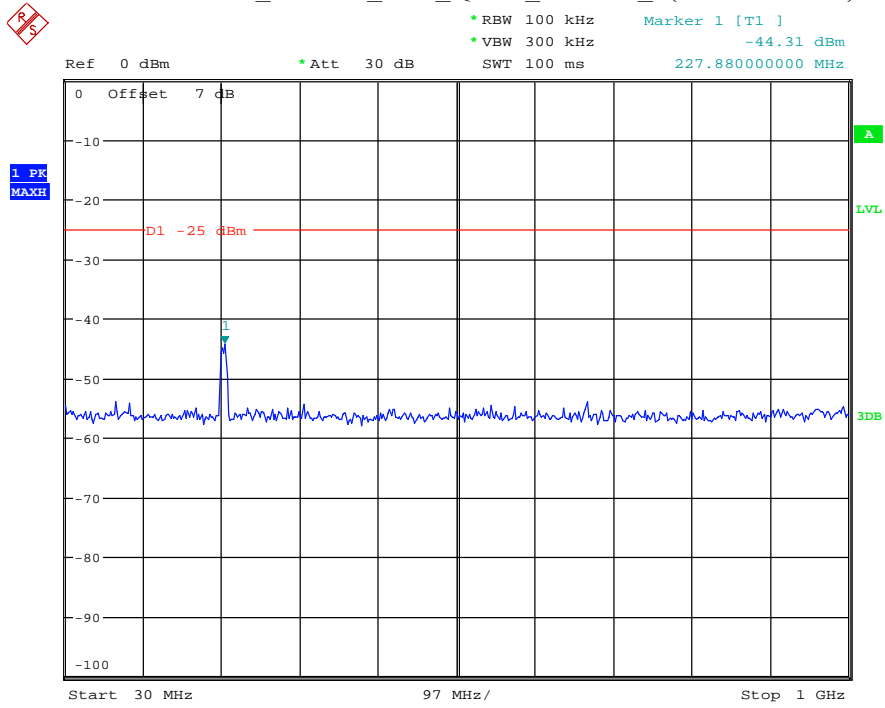

Band 41_10 MHz_Low_QPSK_RB50#0_1(30MHz-1GHz)

Date: 26.MAY.2021 23:25:03