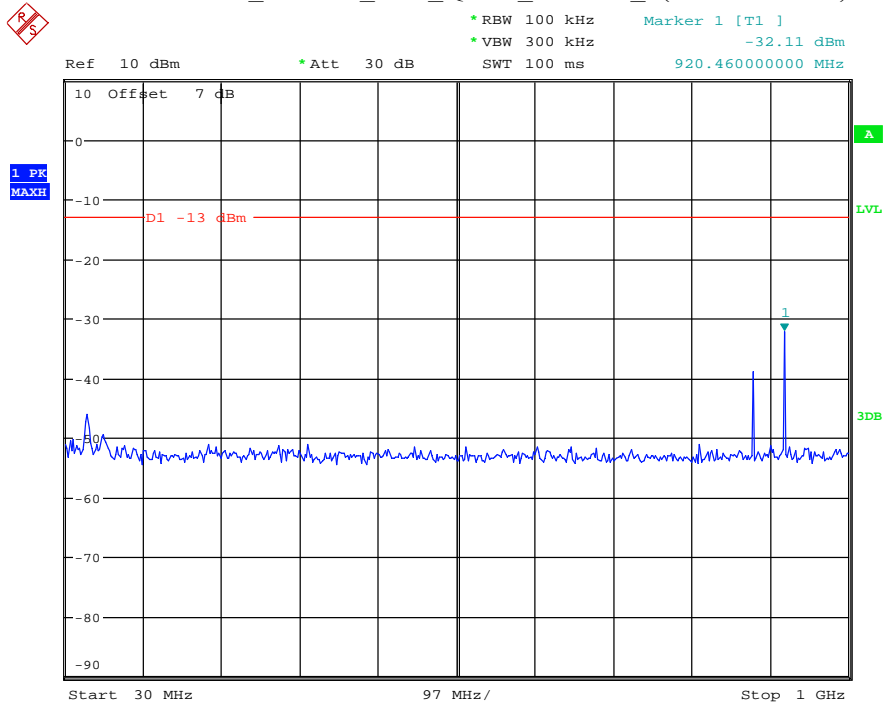

Band 4_15 MHz_Low_QPSK_RB75#0_1(30MHz-1GHz)

Date: 27.MAY.2021 02:50:39