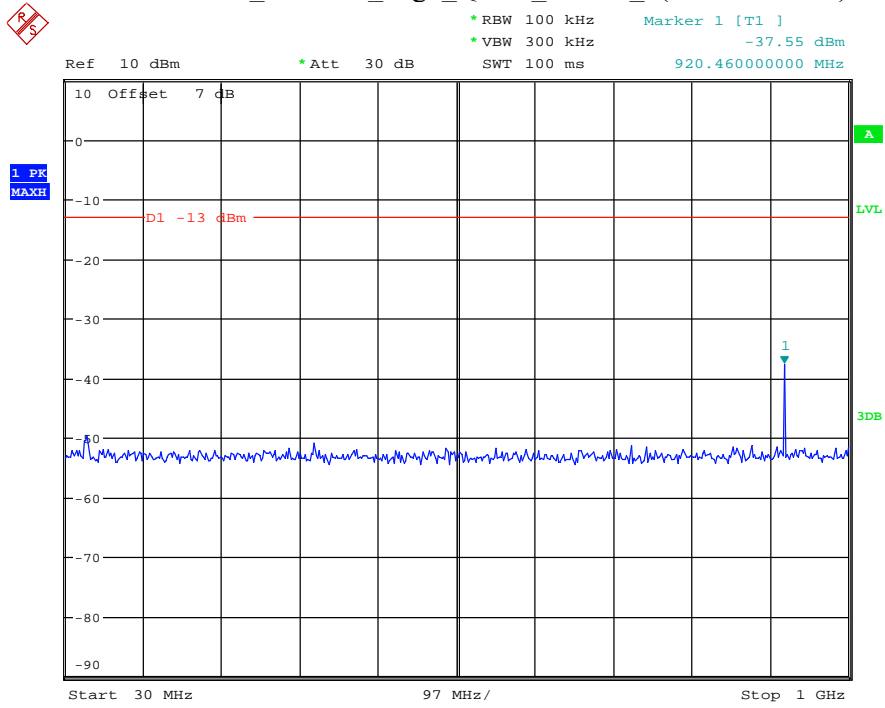

Band 4_1.4 MHz_High_QPSK_RB6#0_1(30MHz-1GHz)

Date: 27.MAY.2021 02:45:29