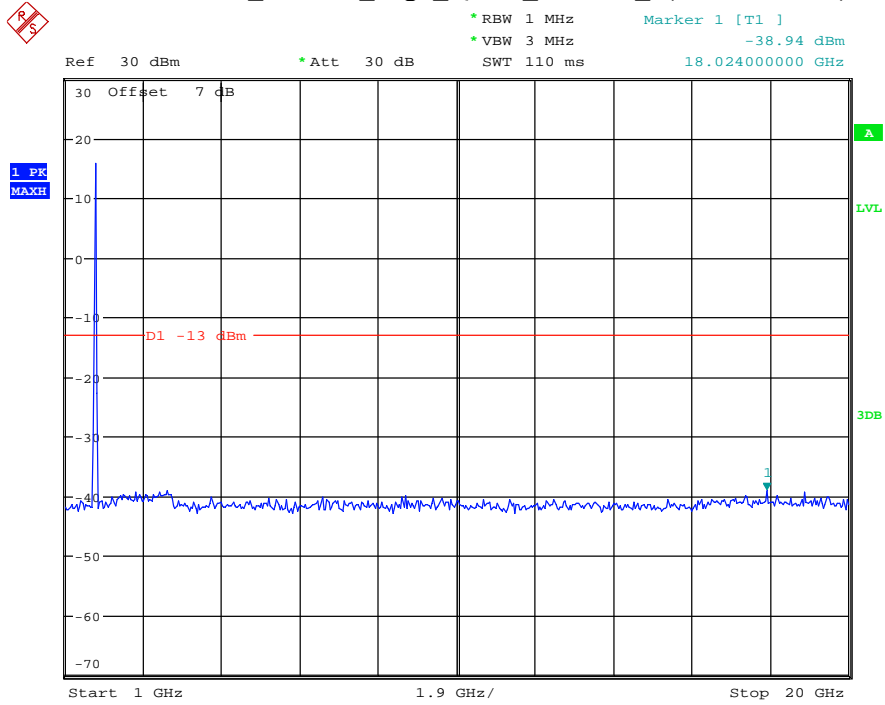

Date: 27.MAY.2021 02:51:13

Band 4_15 MHz_Middle_QPSK_RB75#0_2(1GHz-20GHz)

Date: 27.MAY.2021 02:51:24

Band 4_15 MHz_High_QPSK_RB75#0_1(30MHz-1GHz)

Date: 27.MAY.2021 02:51:47

Band 4_15 MHz_High_QPSK_RB75#0_2(1GHz-20GHz)