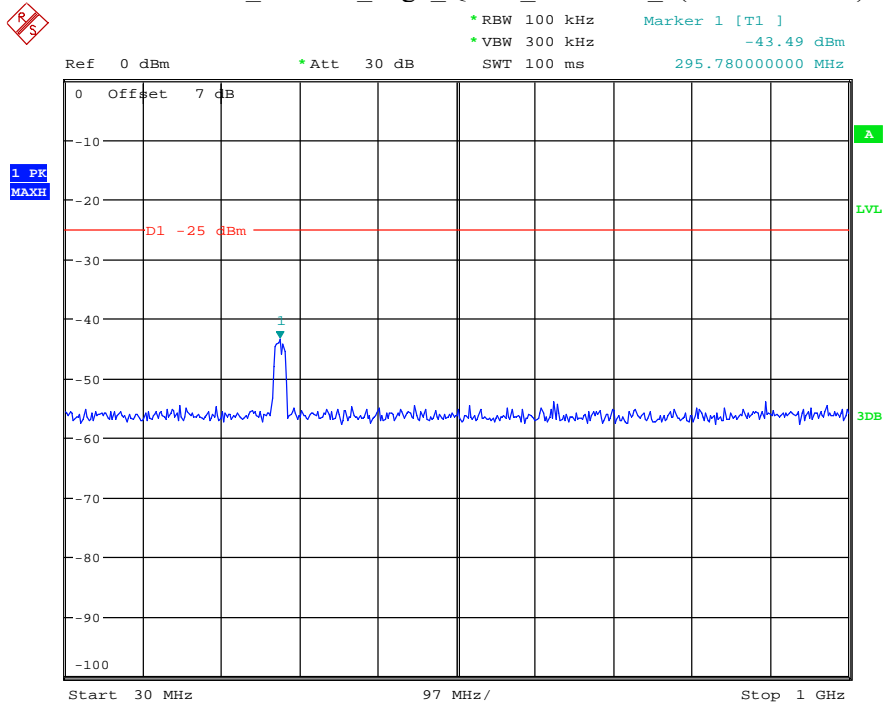

Band 38_20 MHz_High_QPSK_RB100#0_1(30MHz-1GHz)

Date: 26.MAY.2021 20:48:41