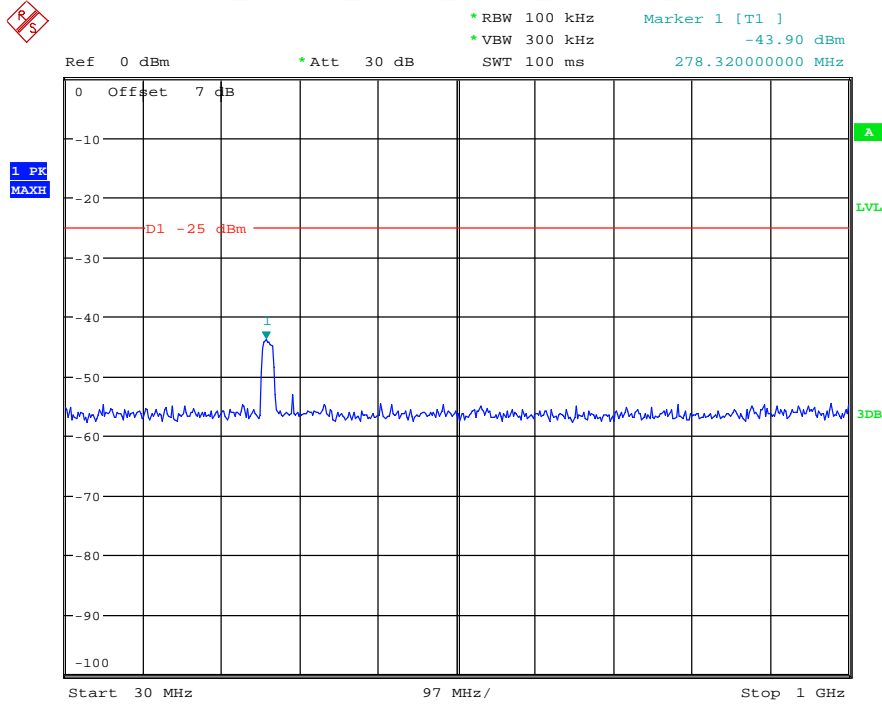

Date: 26.MAY.2021 20:47:01

Band 38_20 MHz_Low_QPSK_RB100#0_1(30MHz-1GHz)

Date: 26.MAY.2021 20:47:27

Band 38_20 MHz_Low_QPSK_RB100#0_2(1GHz-26.5GHz)

Date: 26.MAY.2021 20:47:37

Band 38_20 MHz_Middle_QPSK_RB100#0_1(30MHz-1GHz)