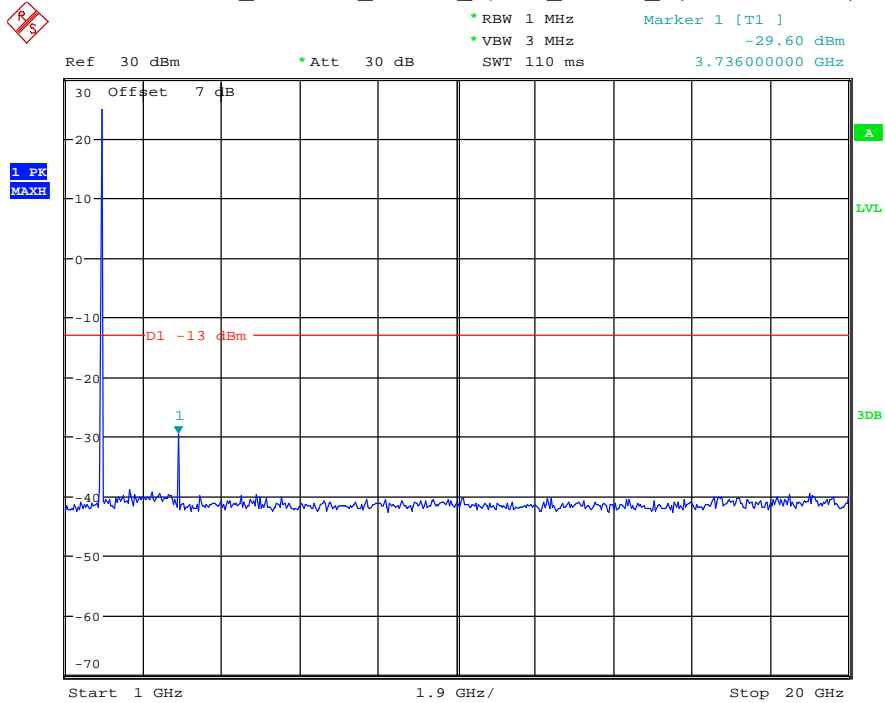

Band 2_1.4 MHz_Middle_QPSK_RB6#0_2(1GHz-20GHz)

Date: 27.MAY.2021 02:35:45