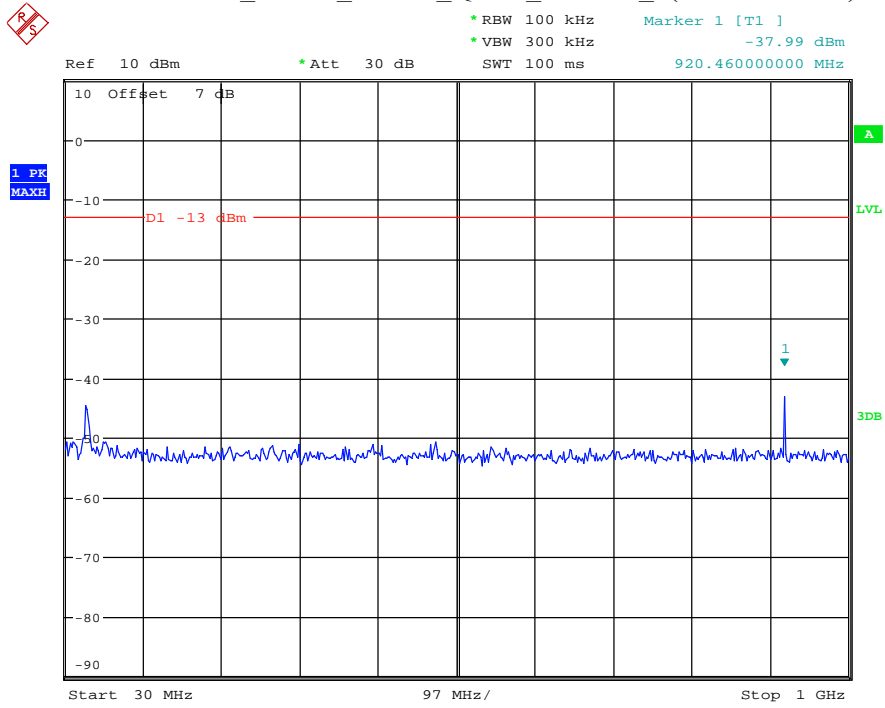

Date: 27.MAY.2021 02:37:44

Band 2_5 MHz_Low_QPSK_RB25#0_1(30MHz-1GHz)

Date: 27.MAY.2021 02:38:02

Band 2_5 MHz_Low_QPSK_RB25#0_2(1GHz-20GHz)

Date: 27.MAY.2021 02:38:13

Band 2_5 MHz_Middle_QPSK_RB25#0_1(30MHz-1GHz)