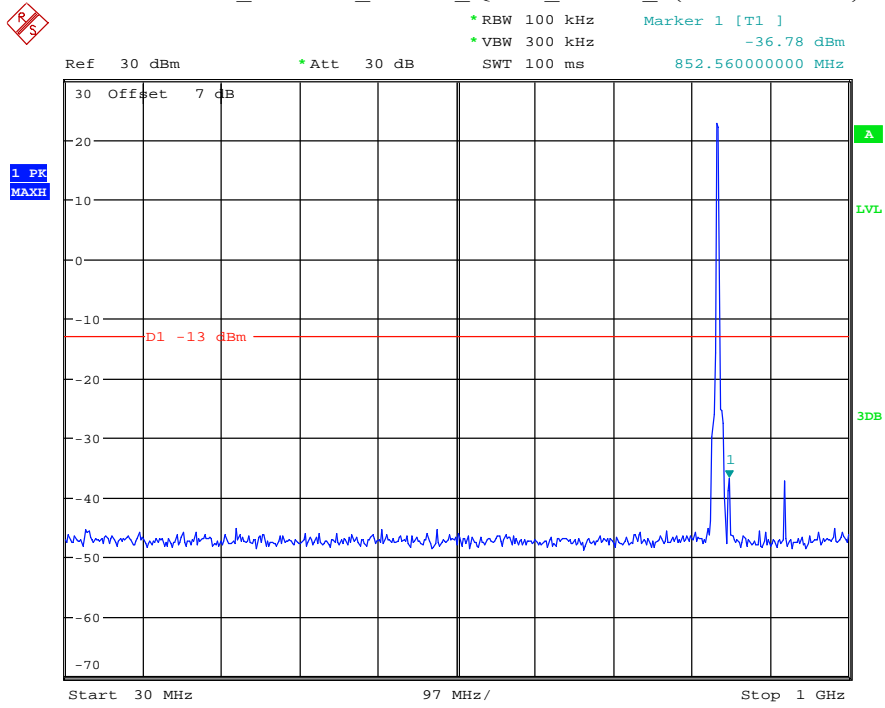

Date: 27.MAY.2021 02:53:52

Band 5_1.4 MHz_Low_QPSK_RB6#0_1(30MHz-1GHz)

Date: 27.MAY.2021 02:54:14

Band 5_1.4 MHz_Low_QPSK_RB6#0_2(1GHz-10GHz)

Date: 27.MAY.2021 02:54:28

Band 5_1.4 MHz_Middle_QPSK_RB6#0_1(30MHz-1GHz)