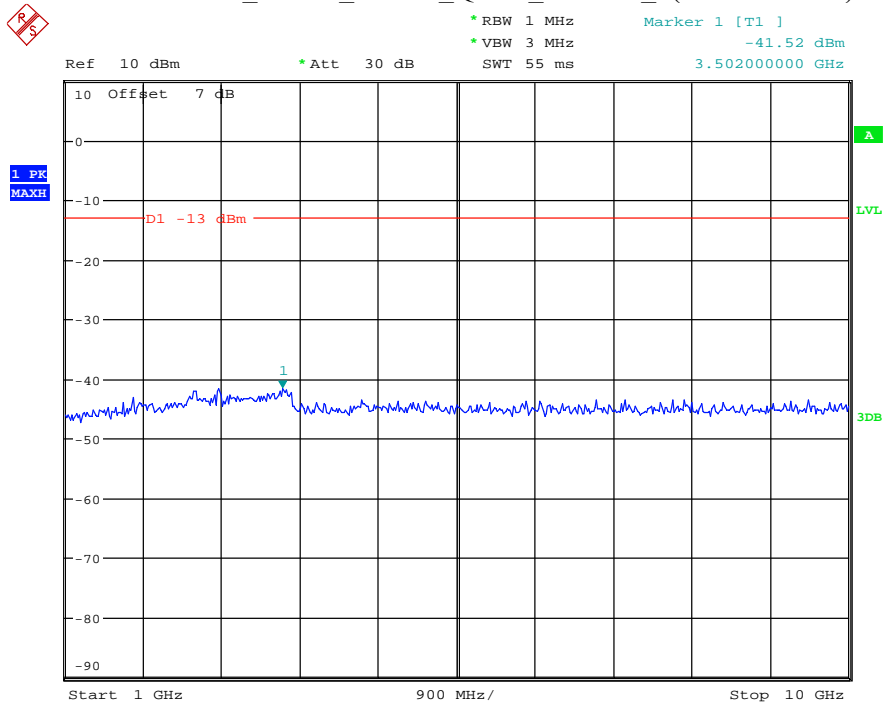

Band 5_5 MHz_Middle_QPSK_RB25#0_2(1GHz-10GHz)

Date: 27.MAY.2021 02:57:51