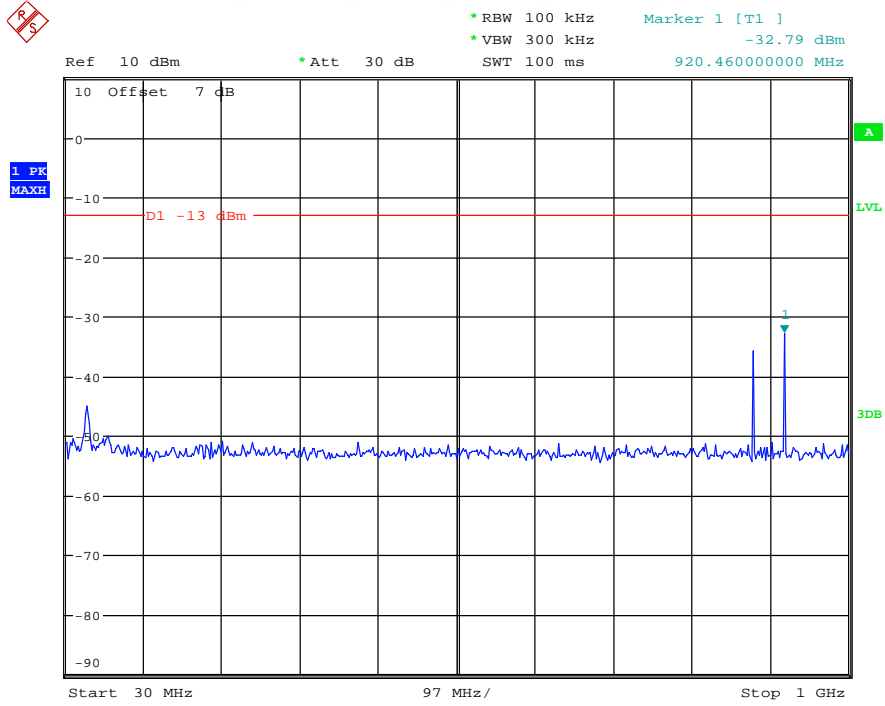

Date: 27.MAY.2021 02:48:32

Band 4_10 MHz_Low_QPSK_RB50#0_1(30MHz-1GHz)

Date: 27.MAY.2021 02:48:56

Band 4_10 MHz_Low_QPSK_RB50#0_2(1GHz-20GHz)

Date: 27.MAY.2021 02:49:07

Band 4_10 MHz_Middle_QPSK_RB50#0_1(30MHz-1GHz)