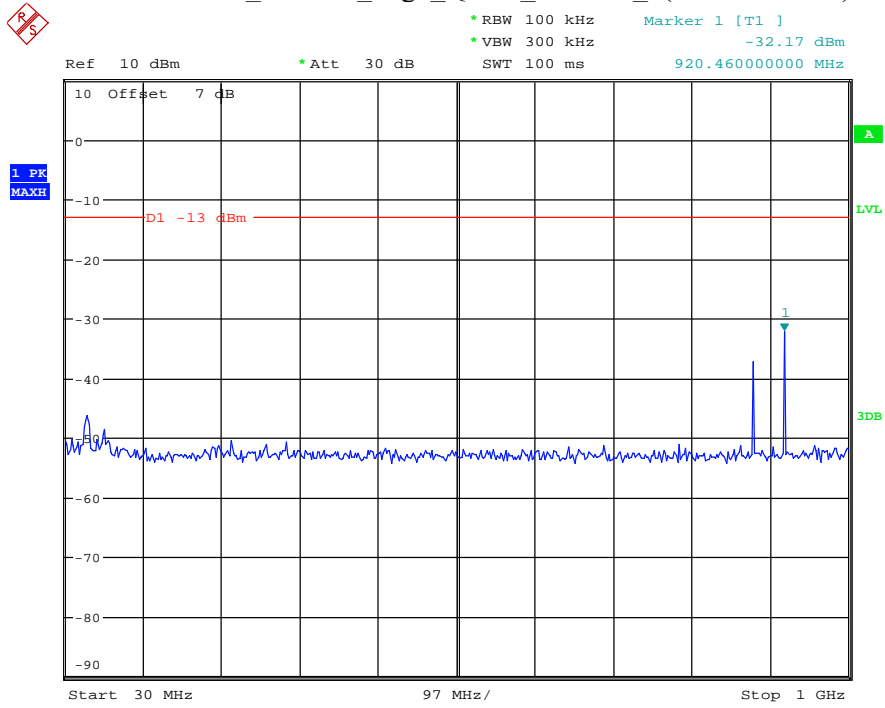

Band 4_10 MHz_High_QPSK_RB50#0_1(30MHz-1GHz)

Date: 27.MAY.2021 02:50:02