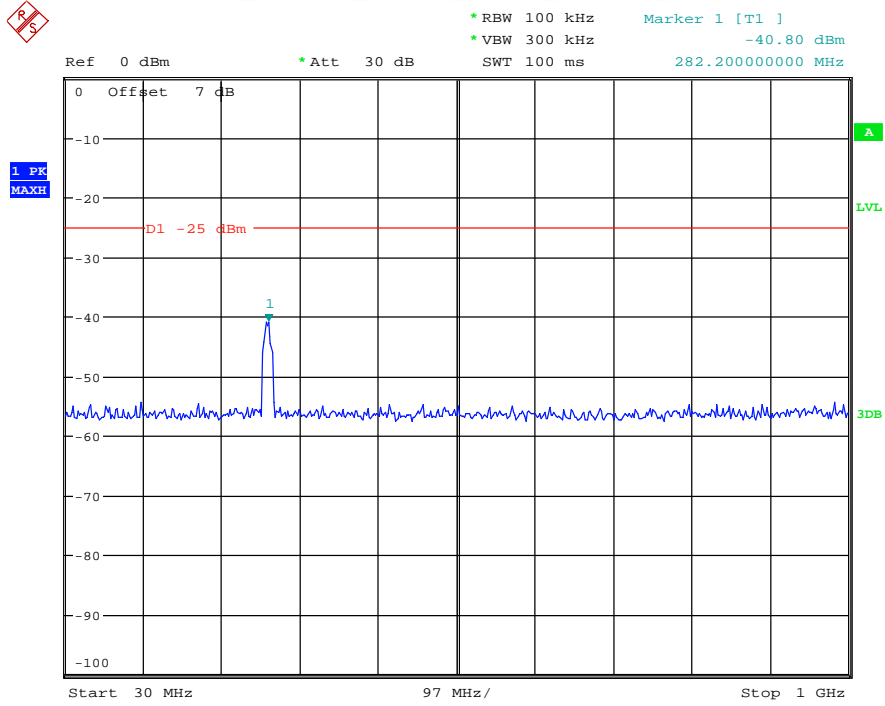

Date: 26.MAY.2021 20:45:10

Band 38_15 MHz_Low_QPSK_RB75#0_1(30MHz-1GHz)

Date: 26.MAY.2021 20:45:36

Band 38_15 MHz_Low_QPSK_RB75#0_2(1GHz-26.5GHz)

Date: 26.MAY.2021 20:45:47

Band 38_15 MHz_Middle_QPSK_RB75#0_1(30MHz-1GHz)