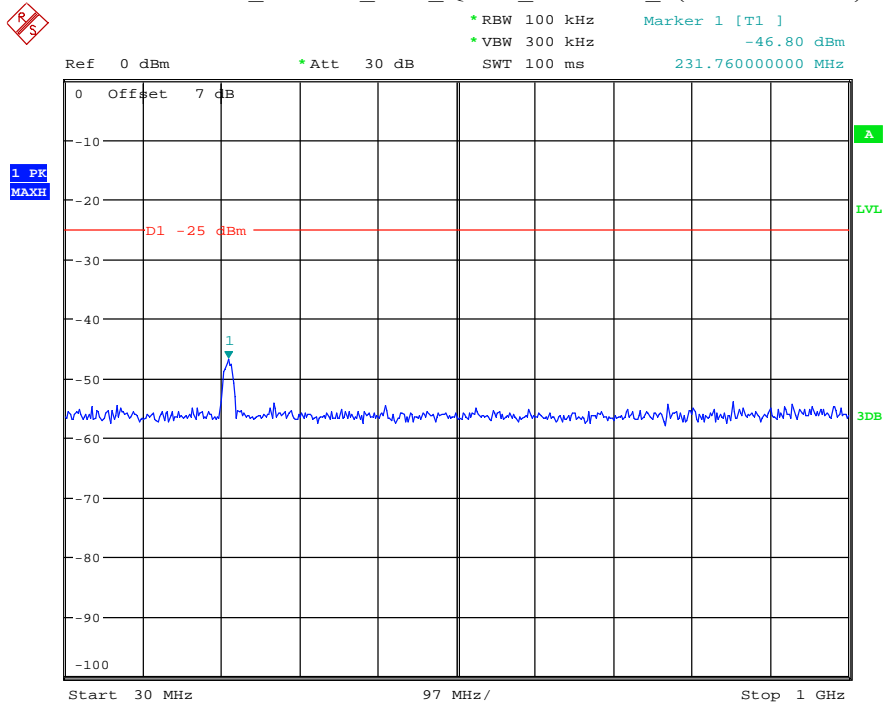

Band 41_20 MHz_Low_QPSK_RB100#0_1(30MHz-1GHz)

Date: 26.MAY.2021 23:28:27