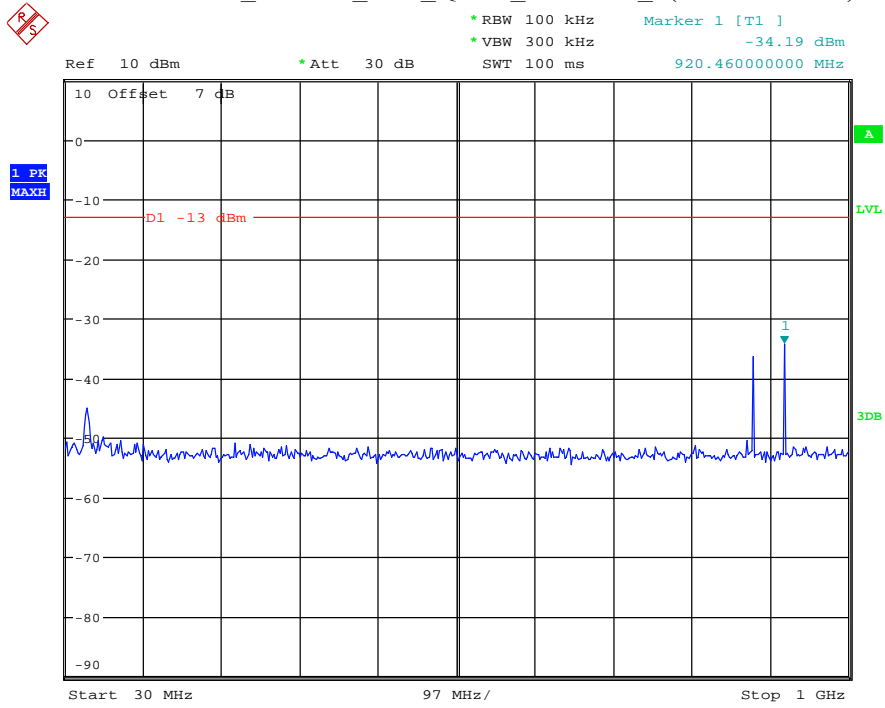

Band 4_20 MHz_Low_QPSK_RB100#0_1(30MHz-1GHz)

Date: 27.MAY.2021 02:52:26