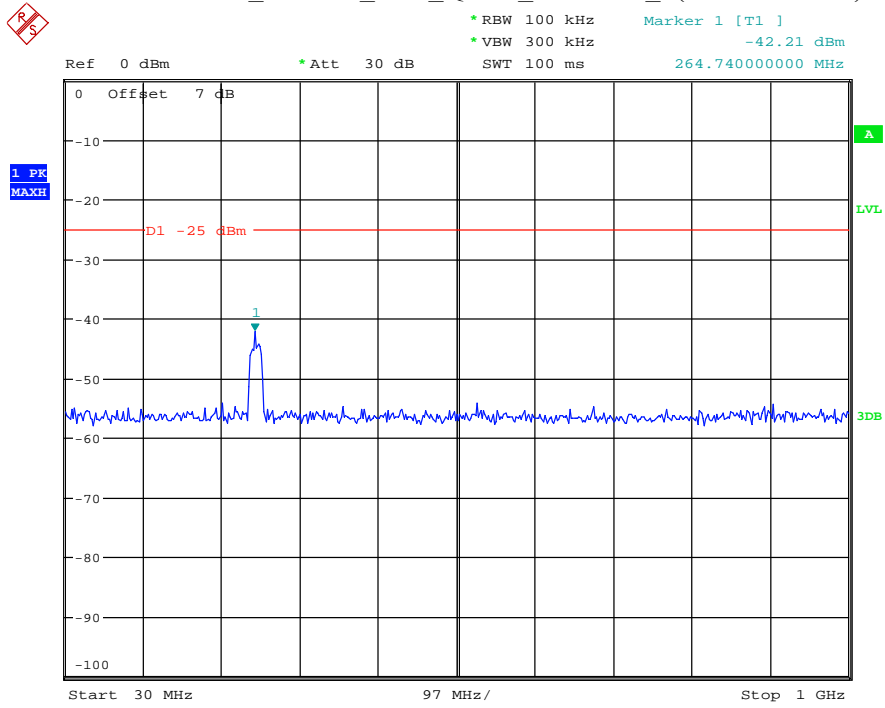

Band 38_20 MHz_Low_QPSK_RB100#0_1(30MHz-1GHz)

Date: 26.MAY.2021 20:47:27