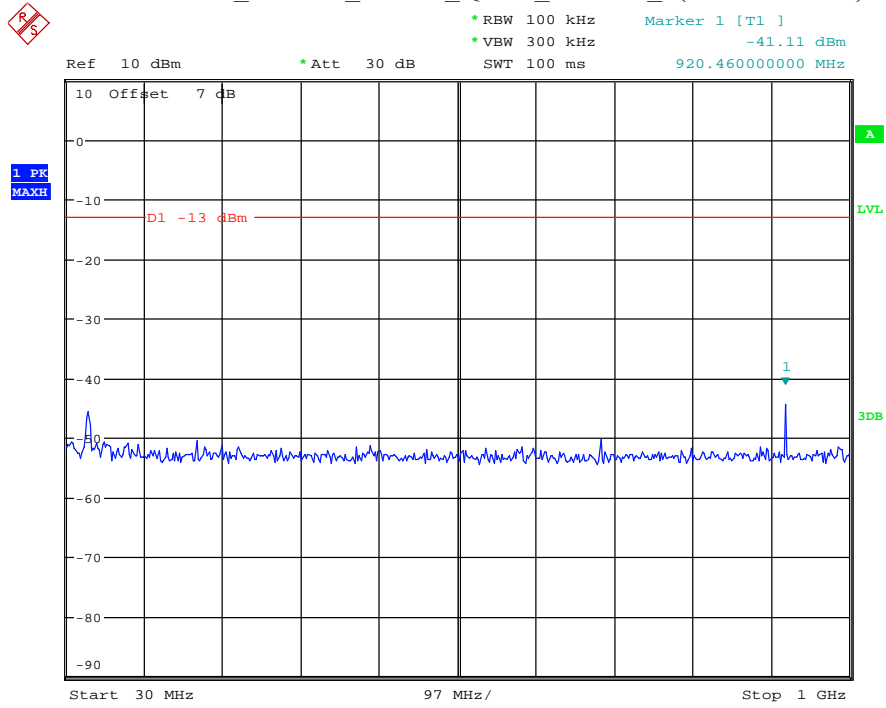

Date: 27.MAY.2021 02:39:08

Band 2_10 MHz_Low_QPSK_RB50#0_1(30MHz-1GHz)

Date: 27.MAY.2021 02:39:29

Band 2_10 MHz_Low_QPSK_RB50#0_2(1GHz-20GHz)

Date: 27.MAY.2021 02:39:40

Band 2_10 MHz_Middle_QPSK_RB50#0_1(30MHz-1GHz)