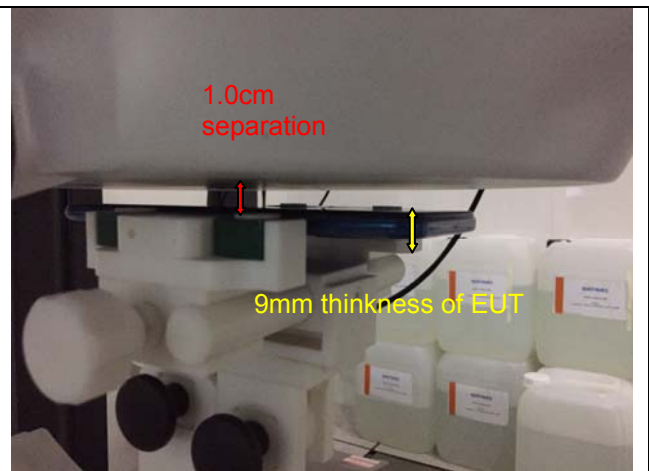

18 Setup Photos

Hotspot(LCD Up)

Hotspot (LCD Down)

Hotspot(Right Edge)

Hotspot(Left Edge)

Hotspot(Top Edge)

Test Setup Photos

Head Exposure Conditions

Right Cheek

Right Tilt

Left Cheek

Left Tilt

Body mode Exposure Conditions

Body Front

Body Back

Body Right