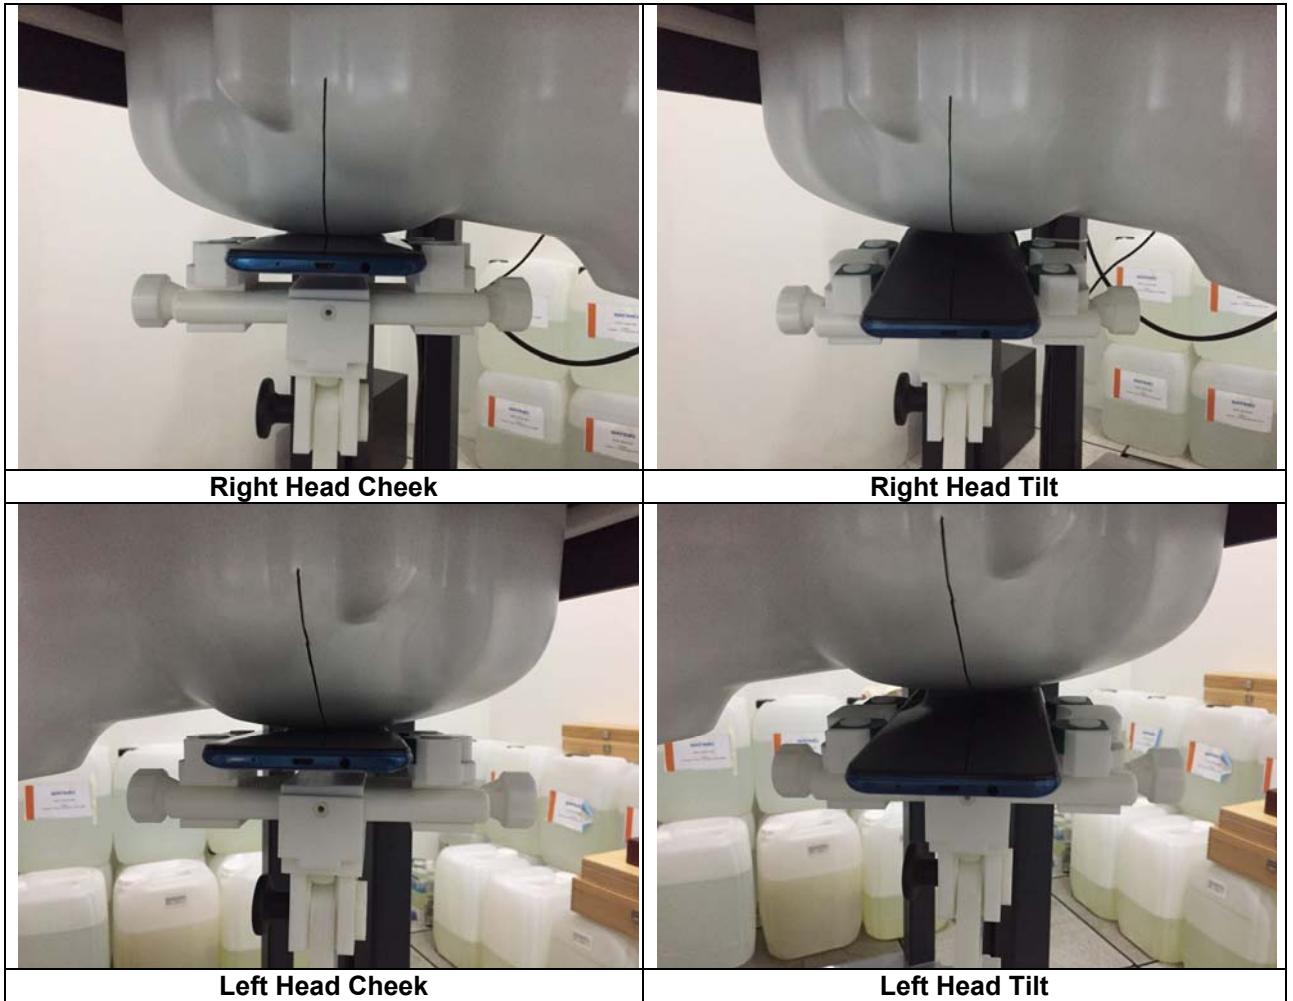

18 Setup Photos

Hotspot(LCD Up)

Hotspot (LCD Down)

Hotspot(Right Edge)

Hotspot(Left Edge)

Hotspot(Top Edge)

Test Setup Photos

Head Exposure Conditions

Right Cheek

Right Tilt

Left Cheek

Left Tilt

Body mode Exposure Conditions

Body Front

Body Back

Body Right

Body Top