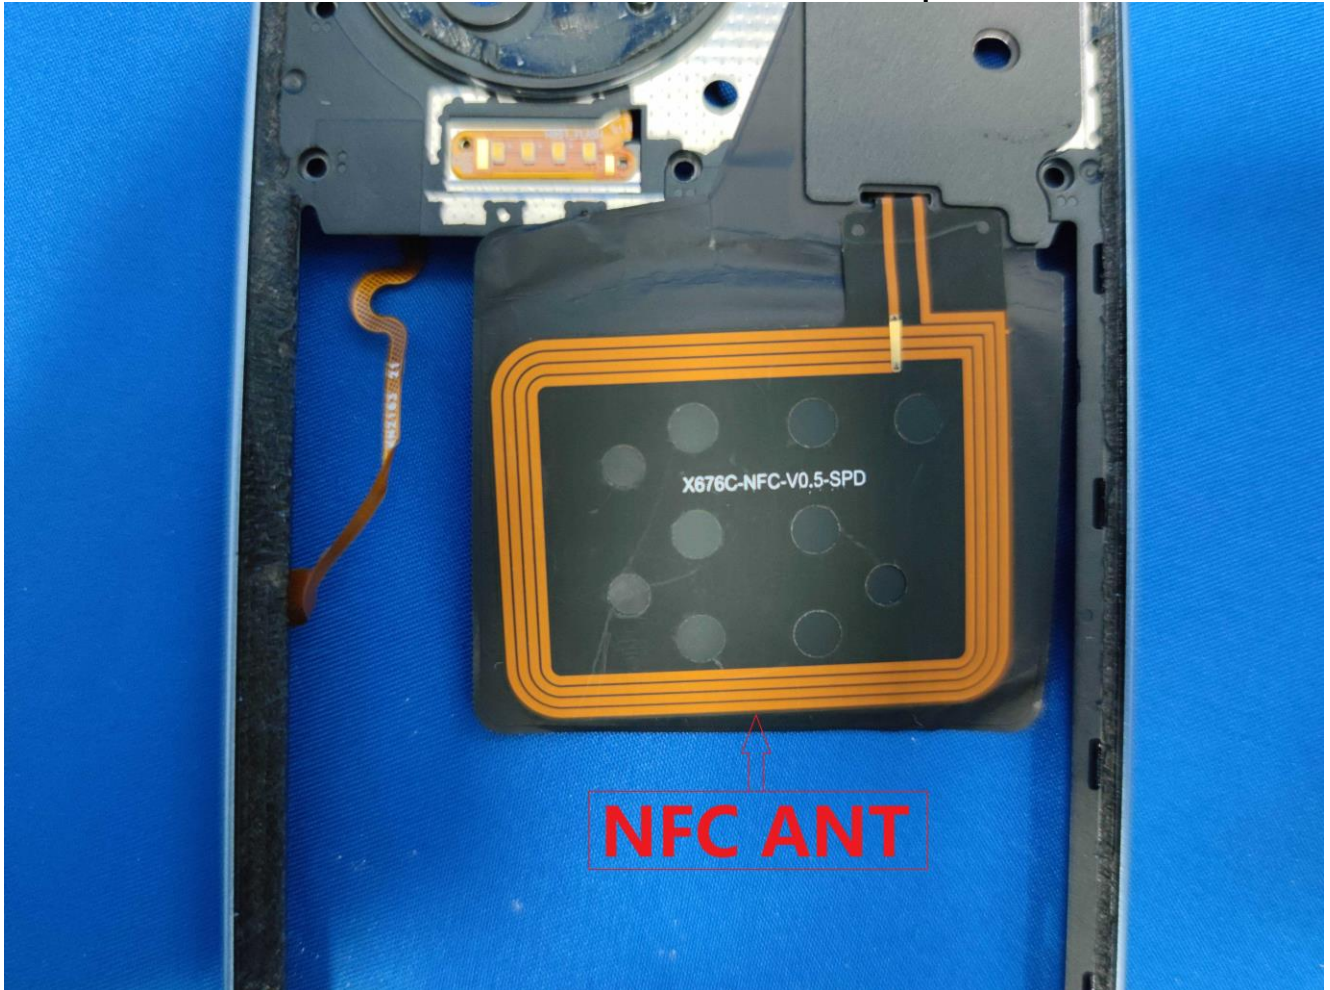

EUT Photos (Model: X676C)

EUT Antenna Locations

SAR Test Setup Photos

Head

Right Cheek

Right Tilted

Left Cheek

Left Tilted

Body

Front side (10mm)

Back side(10mm)

Left side(10mm)

Right side(10mm)

Top side(10mm)

Bottom side(10mm)