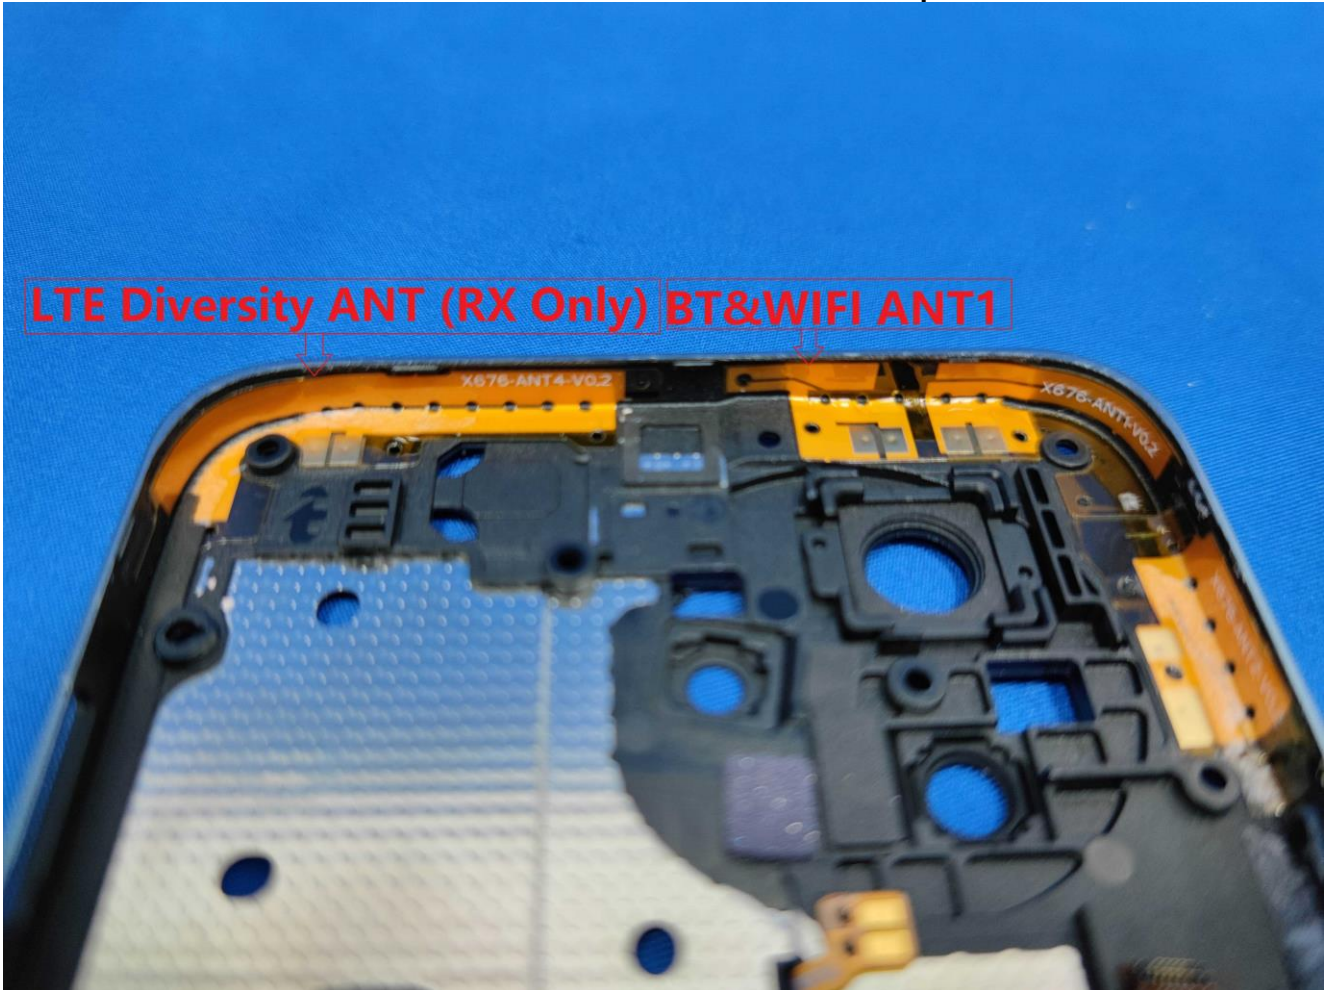

EUT Photos (Model: X676C)

EUT Antenna Locations

SAR Test Setup Photos

Head

Right Cheek

Right Tilted

Left Cheek

Left Tilted

Body

Front side (10mm)

Back side(10mm)

Left side(10mm)

Right side(10mm)

Top side(10mm)

Bottom side(10mm)