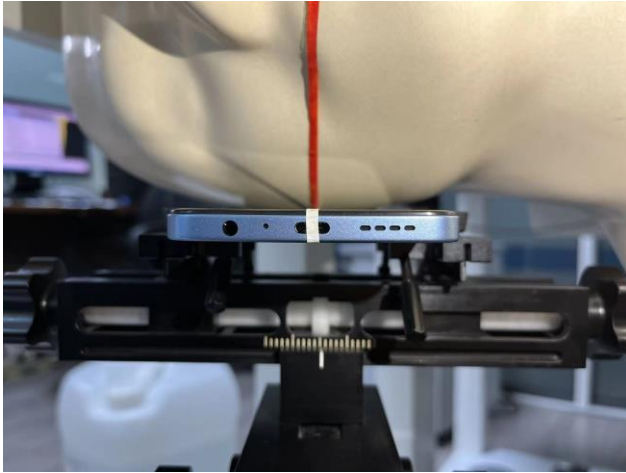

EUT Photos (Model: X676C)

EUT Antenna Locations

SAR Test Setup Photos

Head

Right Cheek

Right Tilted

Left Cheek

Left Tilted

Body

Front side (10mm)

Back side(10mm)

Left side(10mm)

Right side(10mm)

Top side(10mm)

Bottom side(10mm)