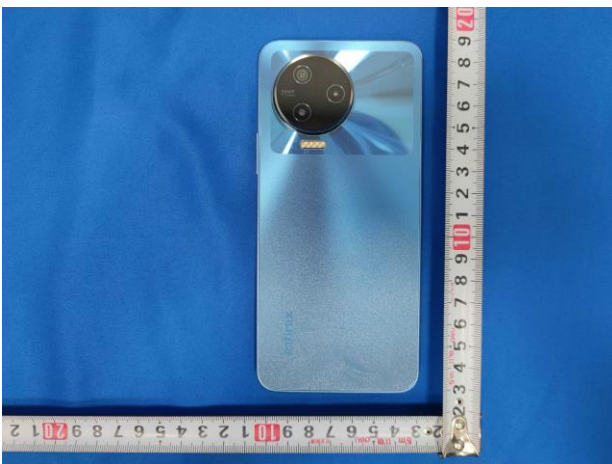

EUT Photos (Model: X676C)

EUT Antenna Locations

SAR Test Setup Photos

Head

Right Cheek

Right Tilted

Left Cheek

Left Tilted

Body

Front side (10mm)

Back side(10mm)

Left side(10mm)

Right side(10mm)

Top side(10mm)

Bottom side(10mm)