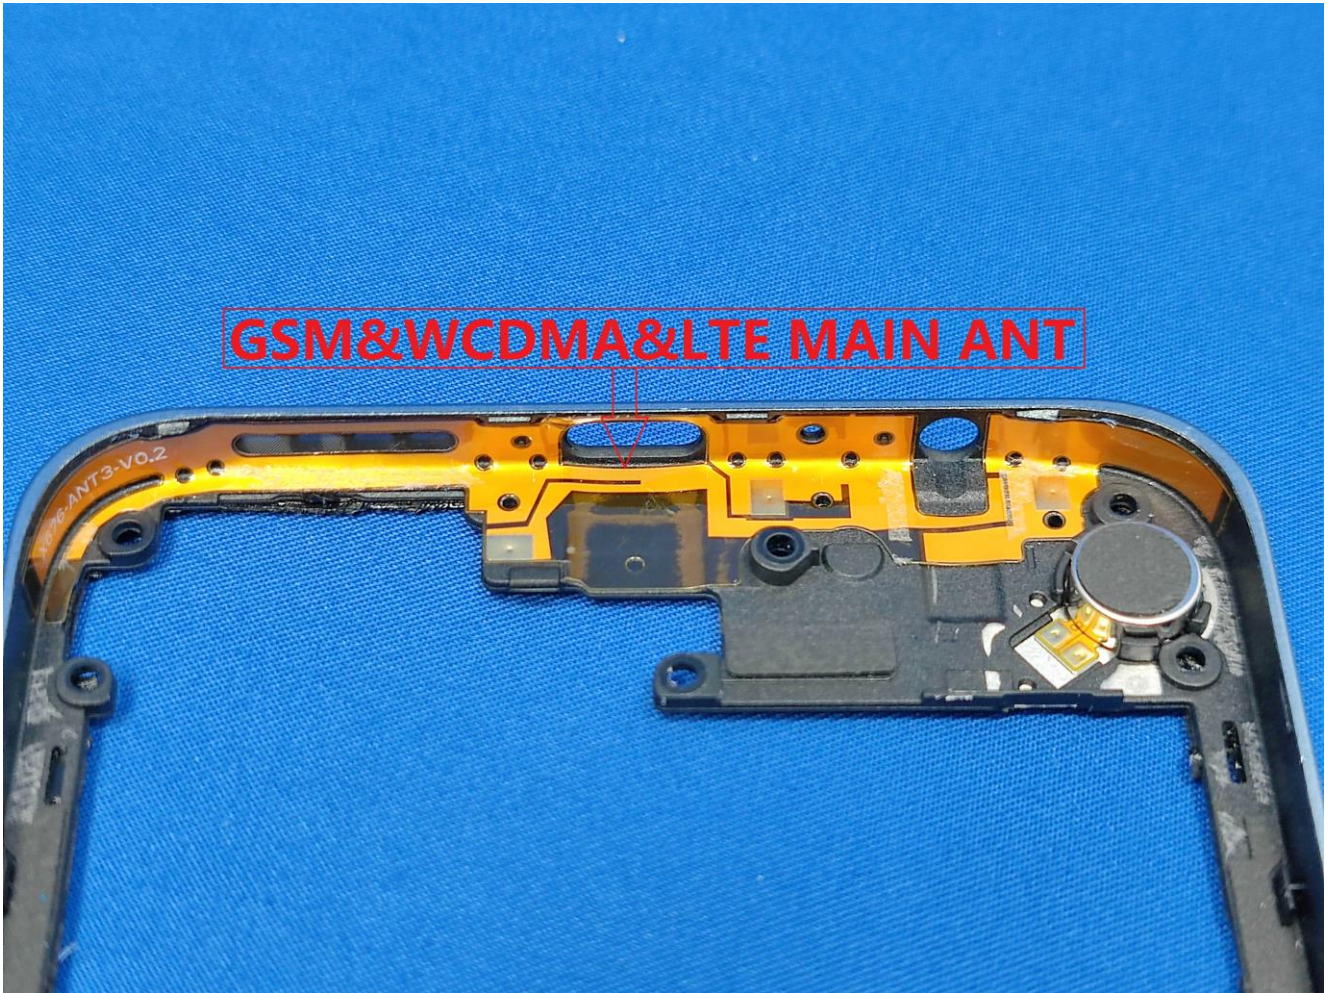

EUT Photos (Model: X676C)

EUT Antenna Locations

SAR Test Setup Photos

Head

Right Cheek

Right Tilted

Left Cheek

Left Tilted

Body

Front side (10mm)

Back side(10mm)

Left side(10mm)

Right side(10mm)

Top side(10mm)

Bottom side(10mm)