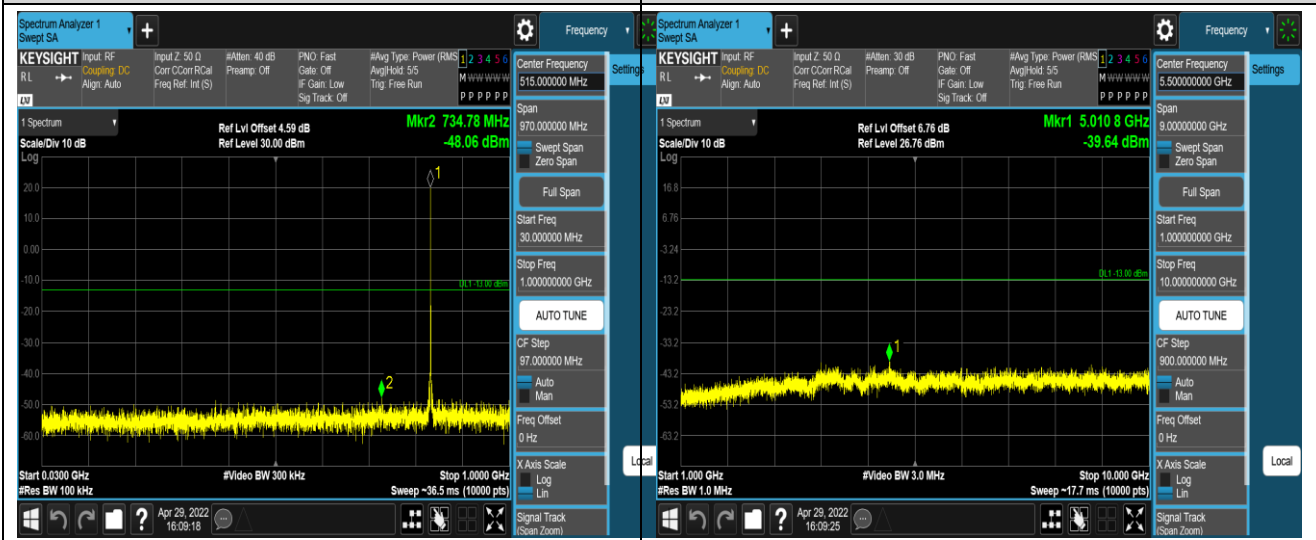

Band5-1.4MHz-16QAM-20407-1RB#0-Range1:30~1000MHz

Band5-1.4MHz-16QAM-20407-1RB#0-Range2:1000~10000MHz

Band5-1.4MHz-16QAM-20525-1RB#0-Range1:30~1000MHz

Band5-1.4MHz-16QAM-20525-1RB#0-Range2:1000~10000MHz

Band5-1.4MHz-16QAM-20643-1RB#0-Range1:30~1000MHz

Band5-1.4MHz-16QAM-20643-1RB#0-Range2:1000~10000MHz

Band5-10MHz-16QAM-20600-1RB#0-Range1:30~1000MHz

Band5-10MHz-16QAM-20600-1RB#0-Range2:1000~10000MHz

Band7-5MHz-QPSK-20775-1RB#0-Range1:30~1000MHz

Band7-5MHz-QPSK-20775-1RB#0-Range2:1000~27000MHz