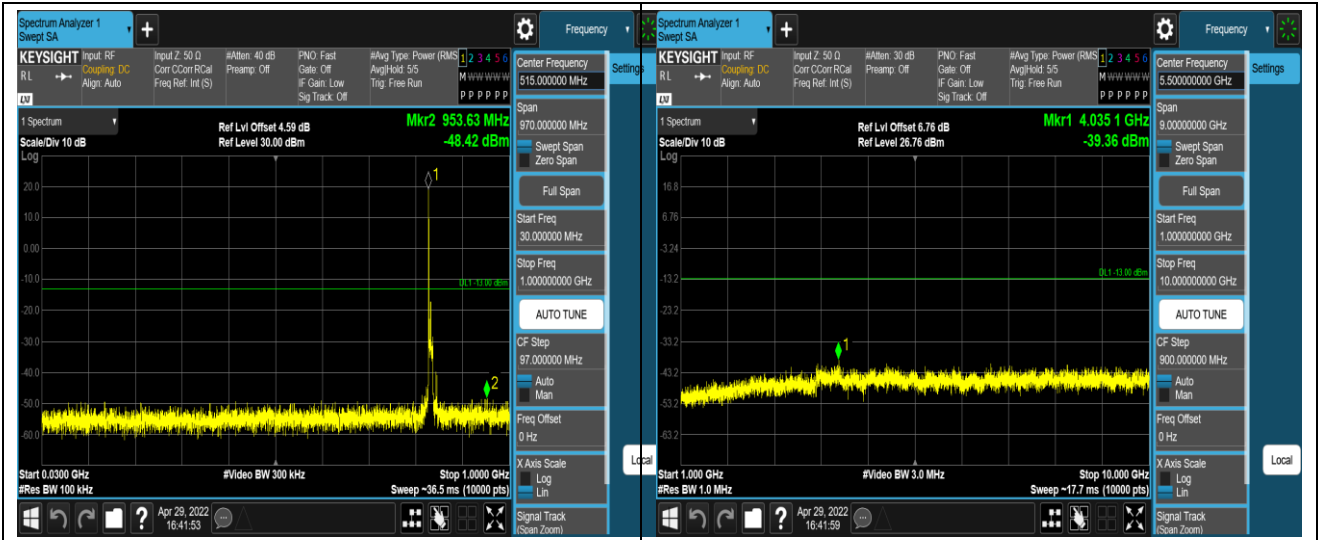

Band5-1.4MHz-16QAM-20407-1RB#0-Range1:30~1000MHz

Band5-1.4MHz-16QAM-20407-1RB#0-Range2:1000~10000MHz

Band5-1.4MHz-16QAM-20525-1RB#0-Range1:30~1000MHz

Band5-1.4MHz-16QAM-20525-1RB#0-Range2:1000~10000MHz

Band5-1.4MHz-16QAM-20643-1RB#0-Range1:30~1000MHz

Band5-1.4MHz-16QAM-20643-1RB#0-Range2:1000~10000MHz

Band5-10MHz-16QAM-20600-1RB#0-Range1:30~1000MHz

Band5-10MHz-16QAM-20600-1RB#0-Range2:1000~10000MHz

Band7-5MHz-QPSK-20775-1RB#0-Range1:30~1000MHz

Band7-5MHz-QPSK-20775-1RB#0-Range2:1000~27000MHz