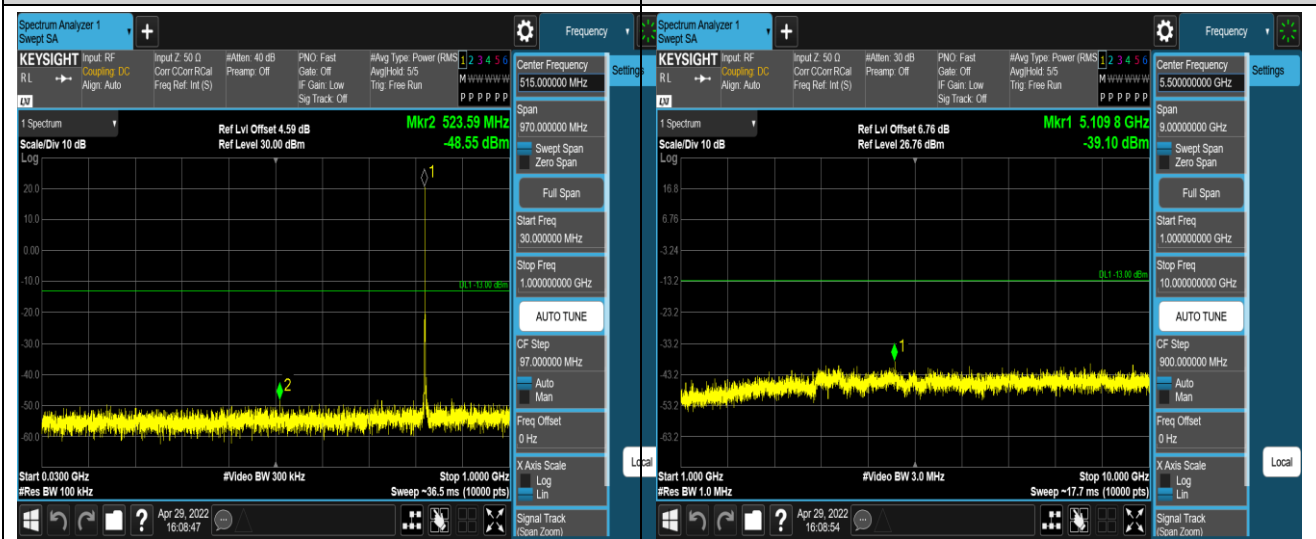

Band5-1.4MHz-16QAM-20407-1RB#0-Range1:30~1000MHz

Band5-1.4MHz-16QAM-20407-1RB#0-Range2:1000~10000MHz

Band5-1.4MHz-16QAM-20525-1RB#0-Range1:30~1000MHz

Band5-1.4MHz-16QAM-20525-1RB#0-Range2:1000~10000MHz

Band5-1.4MHz-16QAM-20643-1RB#0-Range1:30~1000MHz

Band5-1.4MHz-16QAM-20643-1RB#0-Range2:1000~10000MHz

Band5-10MHz-16QAM-20600-1RB#0-Range1:30~1000MHz

Band5-10MHz-16QAM-20600-1RB#0-Range2:1000~10000MHz

Band7-5MHz-QPSK-20775-1RB#0-Range1:30~1000MHz

Band7-5MHz-QPSK-20775-1RB#0-Range2:1000~27000MHz