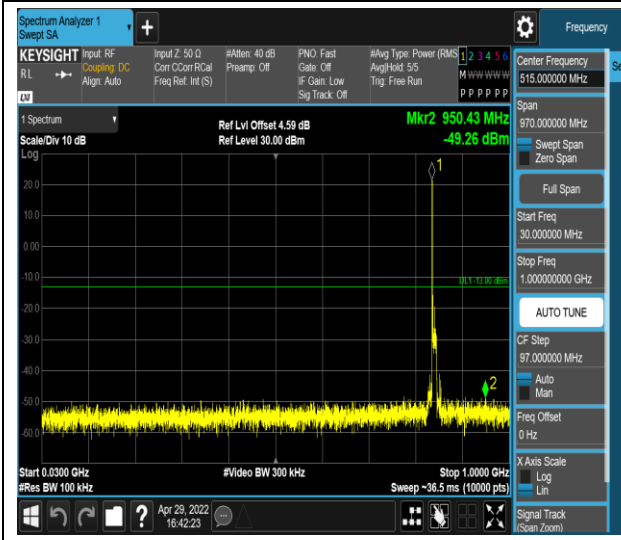

Band5-1.4MHz-16QAM-20407-1RB#0-Range1:30~1000MHz

Band5-1.4MHz-16QAM-20407-1RB#0-Range2:1000~10000MHz

Band5-1.4MHz-16QAM-20525-1RB#0-Range1:30~1000MHz

Band5-1.4MHz-16QAM-20525-1RB#0-Range2:1000~10000MHz

Band5-1.4MHz-16QAM-20643-1RB#0-Range1:30~1000MHz

Band5-1.4MHz-16QAM-20643-1RB#0-Range2:1000~10000MHz

Band5-10MHz-16QAM-20600-1RB#0-Range1:30~1000MHz

Band5-10MHz-16QAM-20600-1RB#0-Range2:1000~10000MHz

Band7-5MHz-QPSK-20775-1RB#0-Range1:30~1000MHz

Band7-5MHz-QPSK-20775-1RB#0-Range2:1000~27000MHz