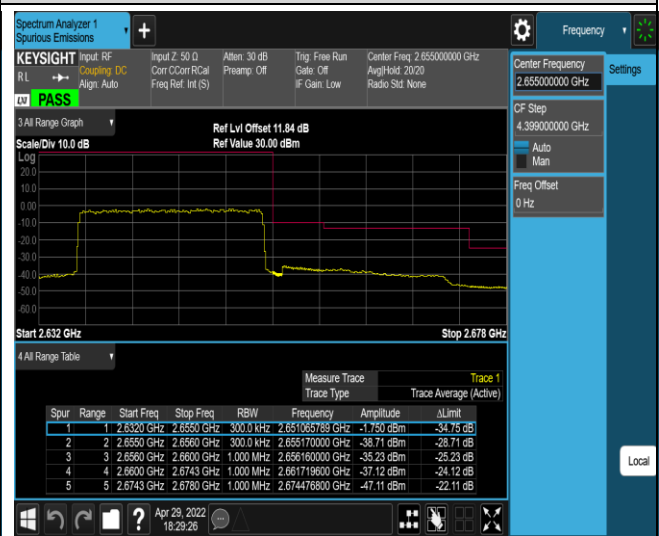

Band41-20MHz-QPSK-40140-100RB#0

Band41-20MHz-QPSK-41140-1RB#0

Band41-20MHz-QPSK-41140-1RB#99

Band41-20MHz-QPSK-41140-100RB#0

Band41-20MHz-16QAM-40140-1RB#0

Band41-20MHz-16QAM-40140-1RB#99

## Appendix E: Conducted Spurious Emission