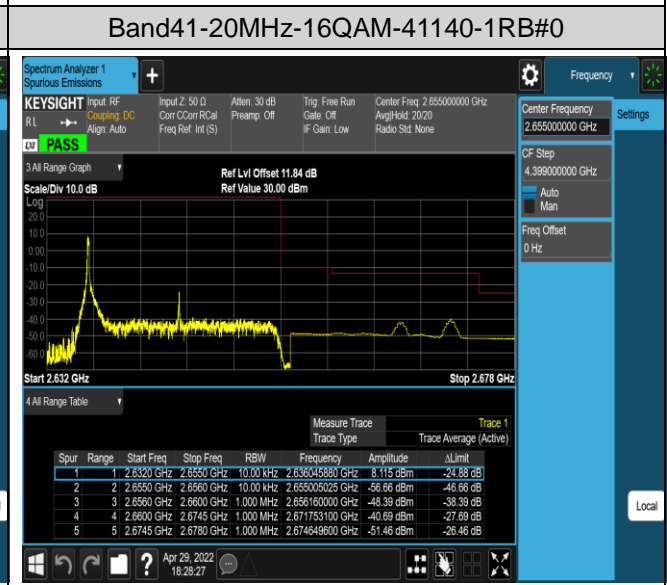

Band41-20MHz-QPSK-40140-100RB#0

Band41-20MHz-QPSK-41140-1RB#0

Band41-20MHz-QPSK-41140-1RB#99

Band41-20MHz-QPSK-41140-100RB#0

Band41-20MHz-16QAM-40140-1RB#0

Band41-20MHz-16QAM-40140-1RB#99

## Appendix E: Conducted Spurious Emission