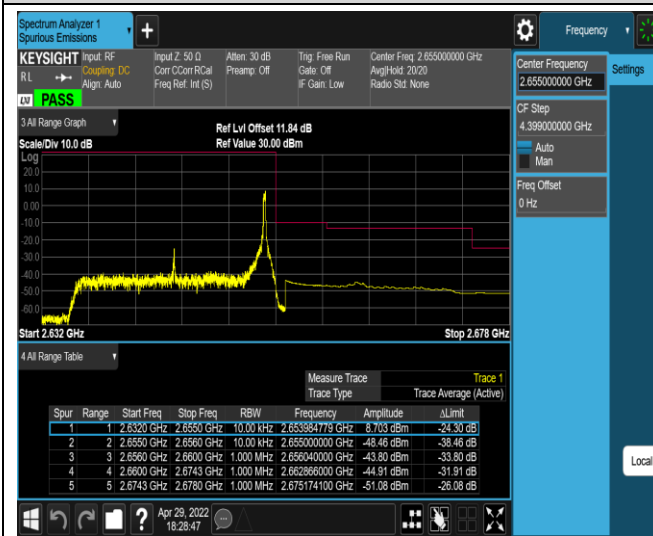

Band41-20MHz-QPSK-40140-100RB#0

Band41-20MHz-QPSK-41140-1RB#0

Band41-20MHz-QPSK-41140-1RB#99

Band41-20MHz-QPSK-41140-100RB#0

Band41-20MHz-16QAM-40140-1RB#0

Band41-20MHz-16QAM-40140-1RB#99

## Appendix E: Conducted Spurious Emission