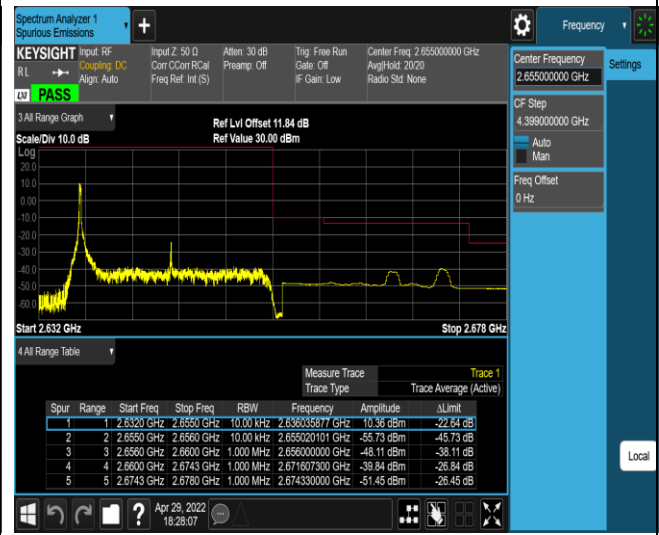

Band41-20MHz-QPSK-40140-100RB#0

Band41-20MHz-QPSK-41140-1RB#0

Band41-20MHz-QPSK-41140-1RB#99

Band41-20MHz-QPSK-41140-100RB#0

Band41-20MHz-16QAM-40140-1RB#0

Band41-20MHz-16QAM-40140-1RB#99

## Appendix E: Conducted Spurious Emission