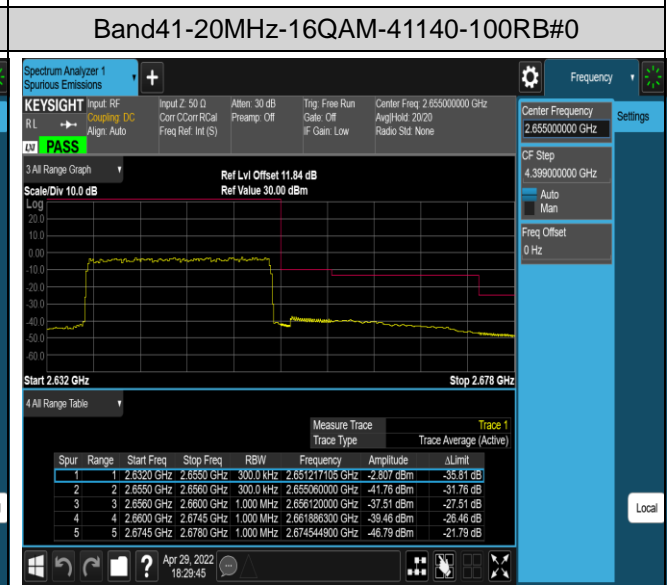

Band41-20MHz-QPSK-40140-100RB#0

Band41-20MHz-QPSK-41140-1RB#0

Band41-20MHz-QPSK-41140-1RB#99

Band41-20MHz-QPSK-41140-100RB#0

Band41-20MHz-16QAM-40140-1RB#0

Band41-20MHz-16QAM-40140-1RB#99

## Appendix E: Conducted Spurious Emission