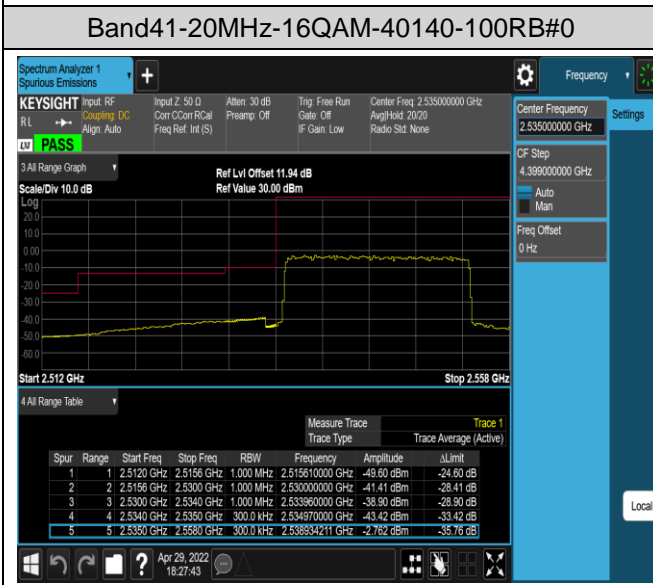

Band41-20MHz-QPSK-40140-100RB#0

Band41-20MHz-QPSK-41140-1RB#0

Band41-20MHz-QPSK-41140-1RB#99

Band41-20MHz-QPSK-41140-100RB#0

Band41-20MHz-16QAM-40140-1RB#0

Band41-20MHz-16QAM-40140-1RB#99

## Appendix E: Conducted Spurious Emission