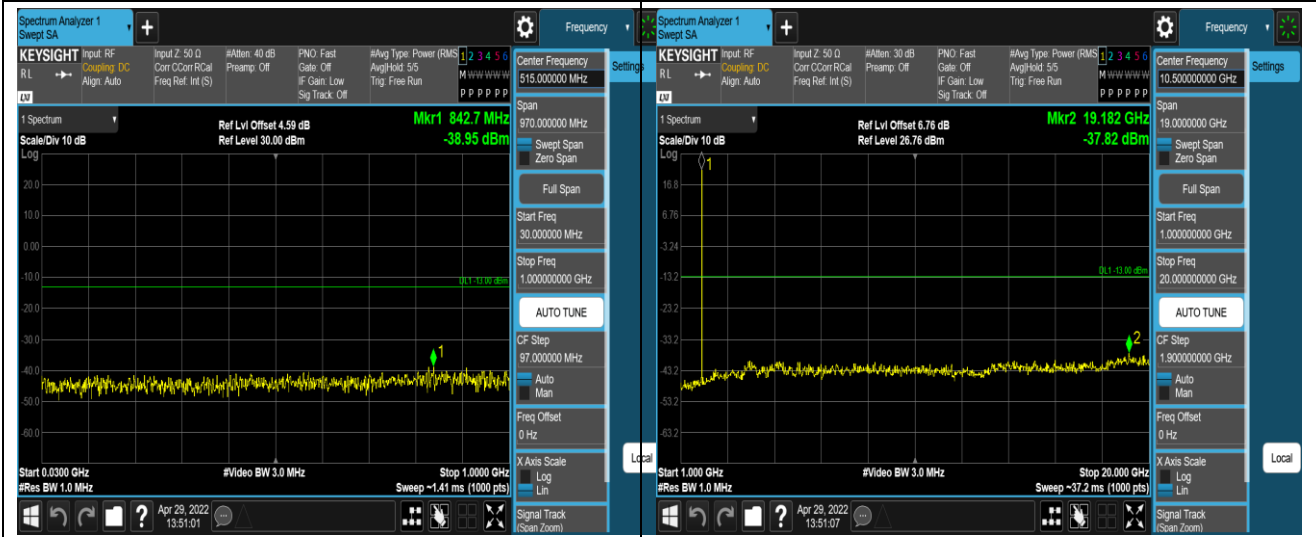

Remark: All bandwidth and all modulation had been tested, but only the worst case data displayed in this report.

### Test Graphs

Band2-1.4MHz-16QAM-18607-1RB#0-Range1:30~1000MHz

Band2-1.4MHz-16QAM-18607-1RB#0-Range2:1000~20000MHz

Band2-1.4MHz-16QAM-18900-1RB#0-Range1:30~1000MHz

Band2-1.4MHz-16QAM-18900-1RB#0-Range2:1000~20000MHz