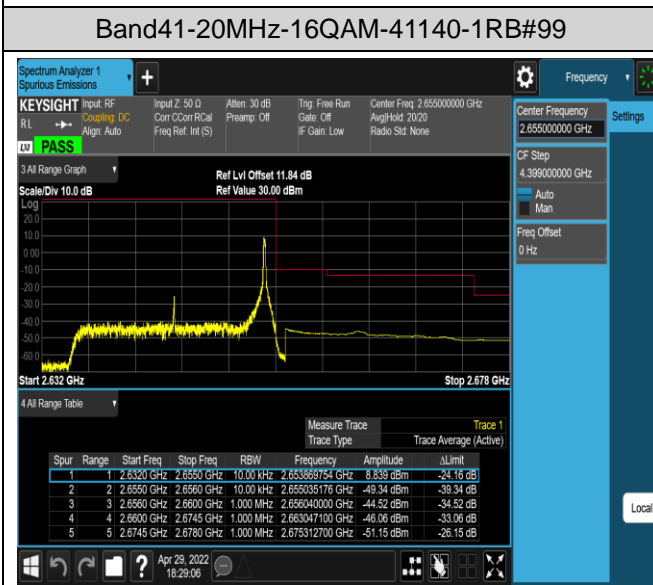

Band41-20MHz-QPSK-40140-100RB#0

Band41-20MHz-QPSK-41140-1RB#0

Band41-20MHz-QPSK-41140-1RB#99

Band41-20MHz-QPSK-41140-100RB#0

Band41-20MHz-16QAM-40140-1RB#0

Band41-20MHz-16QAM-40140-1RB#99

## Appendix E: Conducted Spurious Emission