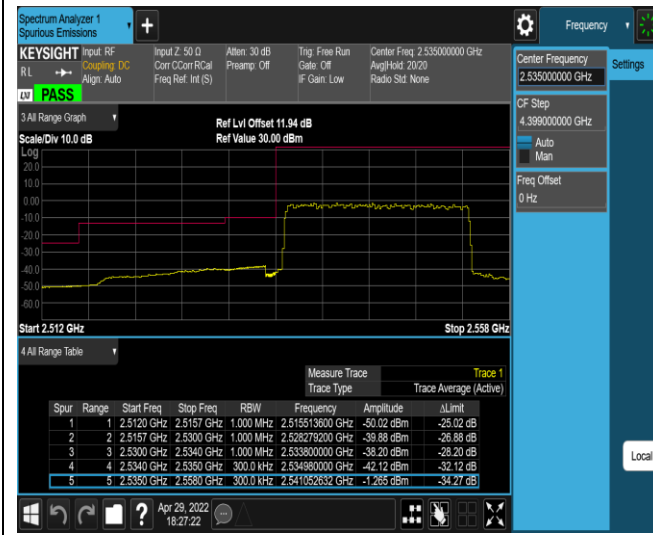

Band41-20MHz-QPSK-40140-100RB#0

Band41-20MHz-QPSK-41140-1RB#0

Band41-20MHz-QPSK-41140-1RB#99

Band41-20MHz-QPSK-41140-100RB#0

Band41-20MHz-16QAM-40140-1RB#0

Band41-20MHz-16QAM-40140-1RB#99

## Appendix E: Conducted Spurious Emission