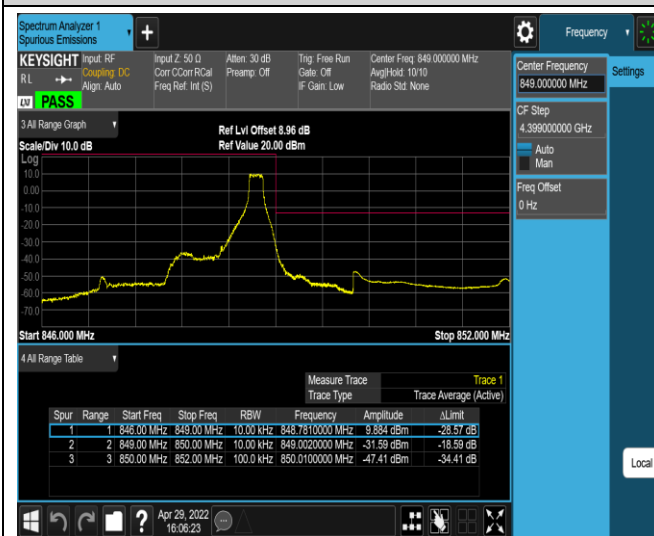

Band5-1.4MHz-QPSK-20407-6RB#0

Band5-1.4MHz-QPSK-20643-1RB#0

Band5-1.4MHz-QPSK-20643-1RB#5

Band5-1.4MHz-QPSK-20643-6RB#0

Band5-1.4MHz-16QAM-20407-1RB#0

Band5-1.4MHz-16QAM-20407-1RB#5

Band5-1.4MHz-16QAM-20407-6RB#0

Band5-1.4MHz-16QAM-20643-1RB#0

Band5-1.4MHz-16QAM-20643-1RB#5

Band5-1.4MHz-16QAM-20643-6RB#0

Band5-10MHz-QPSK-20450-1RB#0

Band5-10MHz-QPSK-20450-1RB#49

Band5-10MHz-QPSK-20450-50RB#0

Band5-10MHz-QPSK-20600-1RB#0