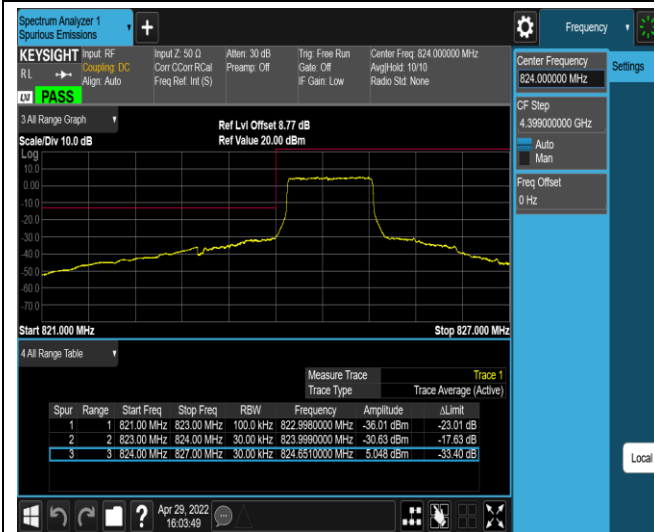

Band5-1.4MHz-QPSK-20407-6RB#0

Band5-1.4MHz-QPSK-20643-1RB#0

Band5-1.4MHz-QPSK-20643-1RB#5

Band5-1.4MHz-QPSK-20643-6RB#0

Band5-1.4MHz-16QAM-20407-1RB#0

Band5-1.4MHz-16QAM-20407-1RB#5

Band5-1.4MHz-16QAM-20407-6RB#0

Band5-1.4MHz-16QAM-20643-1RB#0

Band5-1.4MHz-16QAM-20643-1RB#5

Band5-1.4MHz-16QAM-20643-6RB#0

Band5-10MHz-QPSK-20450-1RB#0

Band5-10MHz-QPSK-20450-1RB#49

Band5-10MHz-QPSK-20450-50RB#0

Band5-10MHz-QPSK-20600-1RB#0