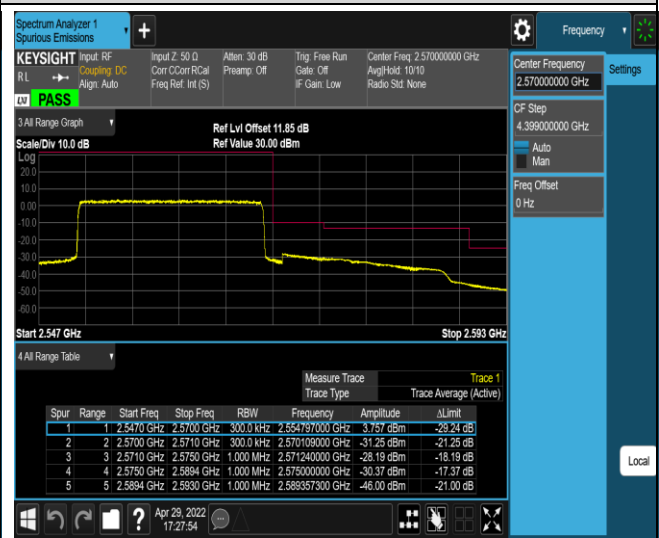

Band7-20MHz-QPSK-21350-100RB#0

Band7-20MHz-16QAM-20850-1RB#99