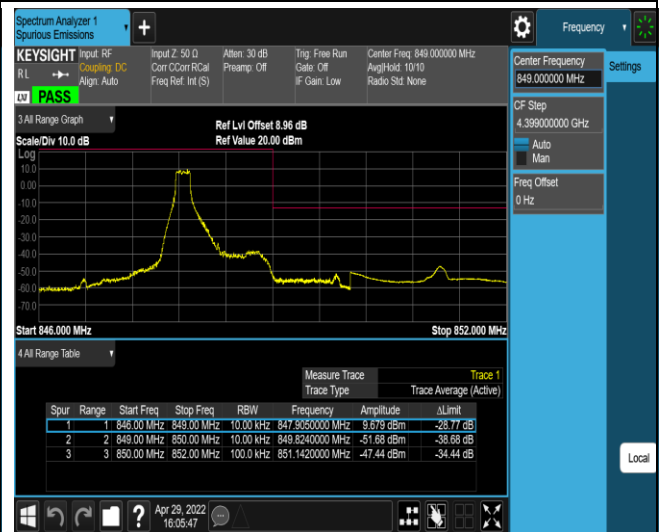

Band5-1.4MHz-QPSK-20407-6RB#0

Band5-1.4MHz-QPSK-20643-1RB#0

Band5-1.4MHz-QPSK-20643-1RB#5

Band5-1.4MHz-QPSK-20643-6RB#0

Band5-1.4MHz-16QAM-20407-1RB#0

Band5-1.4MHz-16QAM-20407-1RB#5

Band5-1.4MHz-16QAM-20407-6RB#0

Band5-1.4MHz-16QAM-20643-1RB#0

Band5-1.4MHz-16QAM-20643-1RB#5

Band5-1.4MHz-16QAM-20643-6RB#0

Band5-10MHz-QPSK-20450-1RB#0

Band5-10MHz-QPSK-20450-1RB#49

Band5-10MHz-QPSK-20450-50RB#0

Band5-10MHz-QPSK-20600-1RB#0