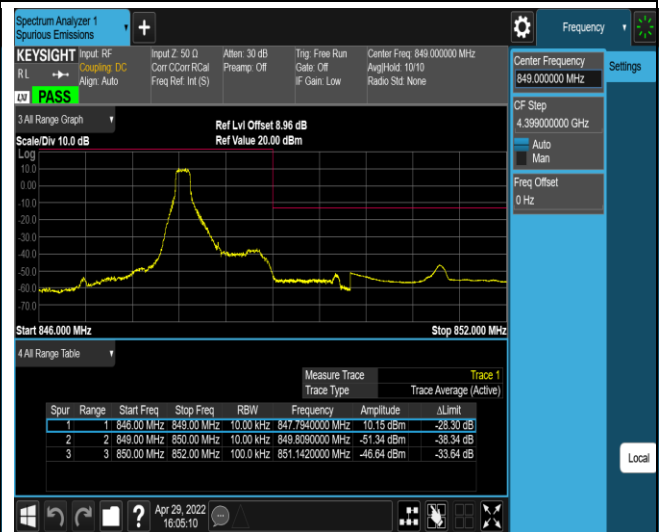

Band5-1.4MHz-QPSK-20407-6RB#0

Band5-1.4MHz-QPSK-20643-1RB#0

Band5-1.4MHz-QPSK-20643-1RB#5

Band5-1.4MHz-QPSK-20643-6RB#0

Band5-1.4MHz-16QAM-20407-1RB#0

Band5-1.4MHz-16QAM-20407-1RB#5

Band5-1.4MHz-16QAM-20407-6RB#0

Band5-1.4MHz-16QAM-20643-1RB#0

Band5-1.4MHz-16QAM-20643-1RB#5

Band5-1.4MHz-16QAM-20643-6RB#0

Band5-10MHz-QPSK-20450-1RB#0

Band5-10MHz-QPSK-20450-1RB#49

Band5-10MHz-QPSK-20450-50RB#0

Band5-10MHz-QPSK-20600-1RB#0