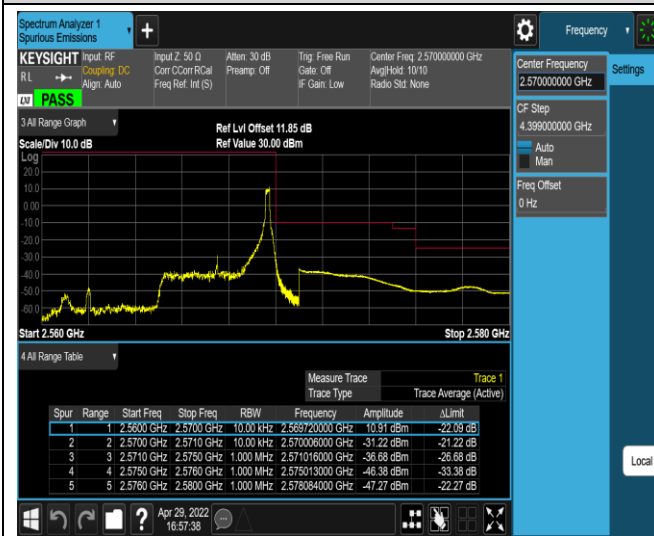

Band7-5MHz-16QAM-20775-1RB#24

Band7-5MHz-16QAM-20775-25RB#0

Band7-5MHz-16QAM-21425-1RB#0

Band7-5MHz-16QAM-21425-1RB#24

Band7-5MHz-16QAM-21425-25RB#0

Band7-20MHz-QPSK-20850-1RB#0

Band7-20MHz-QPSK-20850-1RB#99