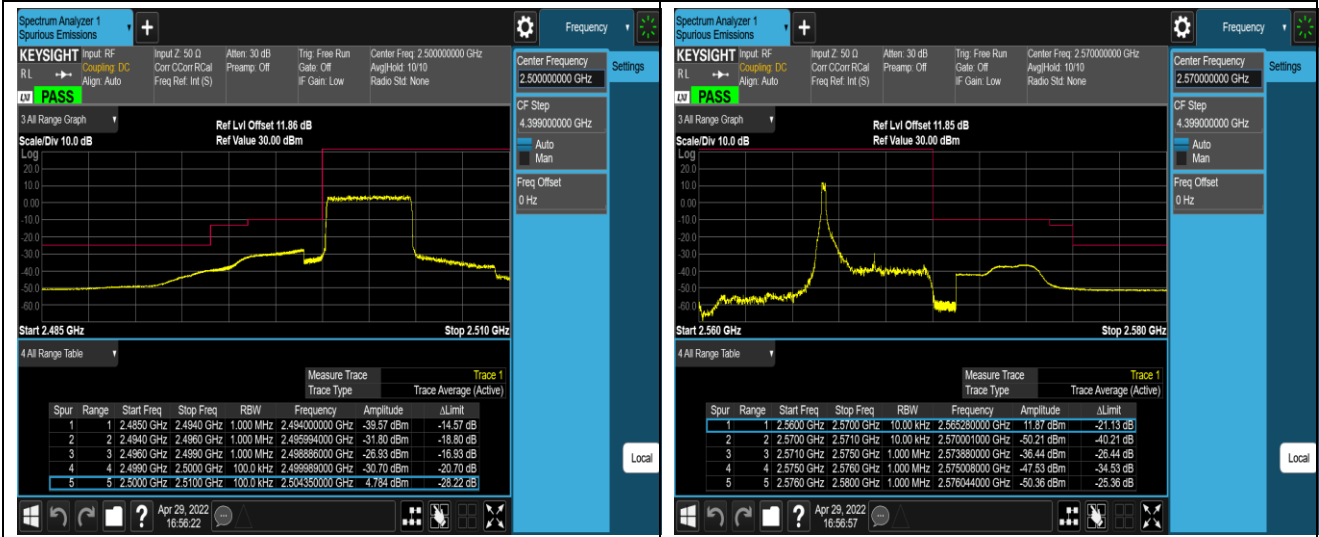

Band5-10MHz-16QAM-20600-50RB#0

Band7-5MHz-QPSK-20775-1RB#0

Band7-5MHz-QPSK-20775-1RB#24

Band7-5MHz-QPSK-20775-25RB#0

Band7-5MHz-QPSK-21425-1RB#0

Band7-5MHz-QPSK-21425-1RB#24

Band7-5MHz-QPSK-21425-25RB#0

Band7-5MHz-16QAM-20775-1RB#0