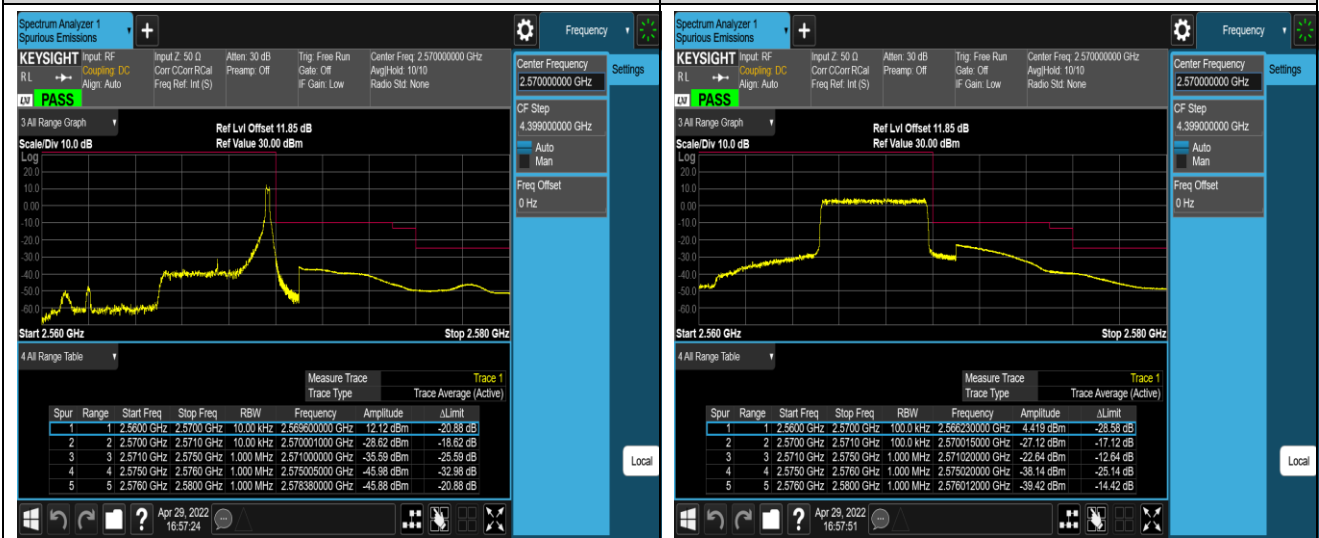

Band5-10MHz-16QAM-20600-50RB#0

Band7-5MHz-QPSK-20775-1RB#0

Band7-5MHz-QPSK-20775-1RB#24

Band7-5MHz-QPSK-20775-25RB#0

Band7-5MHz-QPSK-21425-1RB#0

Band7-5MHz-QPSK-21425-1RB#24

Band7-5MHz-QPSK-21425-25RB#0

Band7-5MHz-16QAM-20775-1RB#0