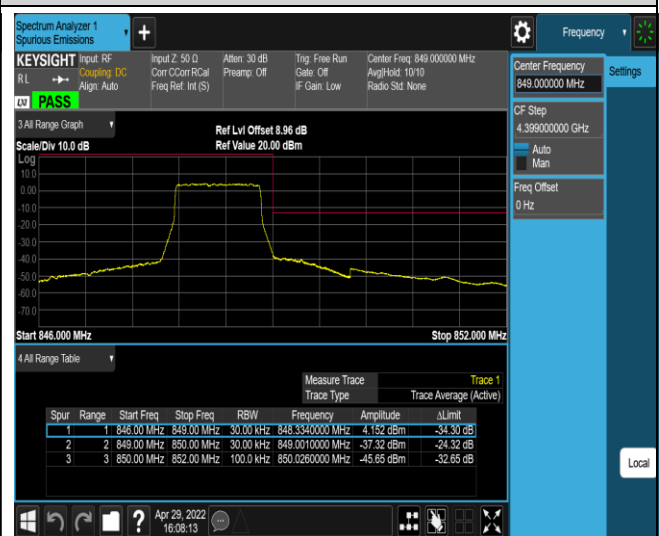

Band5-1.4MHz-16QAM-20643-1RB#0

Band5-1.4MHz-16QAM-20643-1RB#5

Band5-1.4MHz-16QAM-20643-6RB#0

Band5-10MHz-QPSK-20450-1RB#0

Band5-10MHz-QPSK-20450-1RB#49

Band5-10MHz-QPSK-20450-50RB#0

Band5-10MHz-QPSK-20600-1RB#0