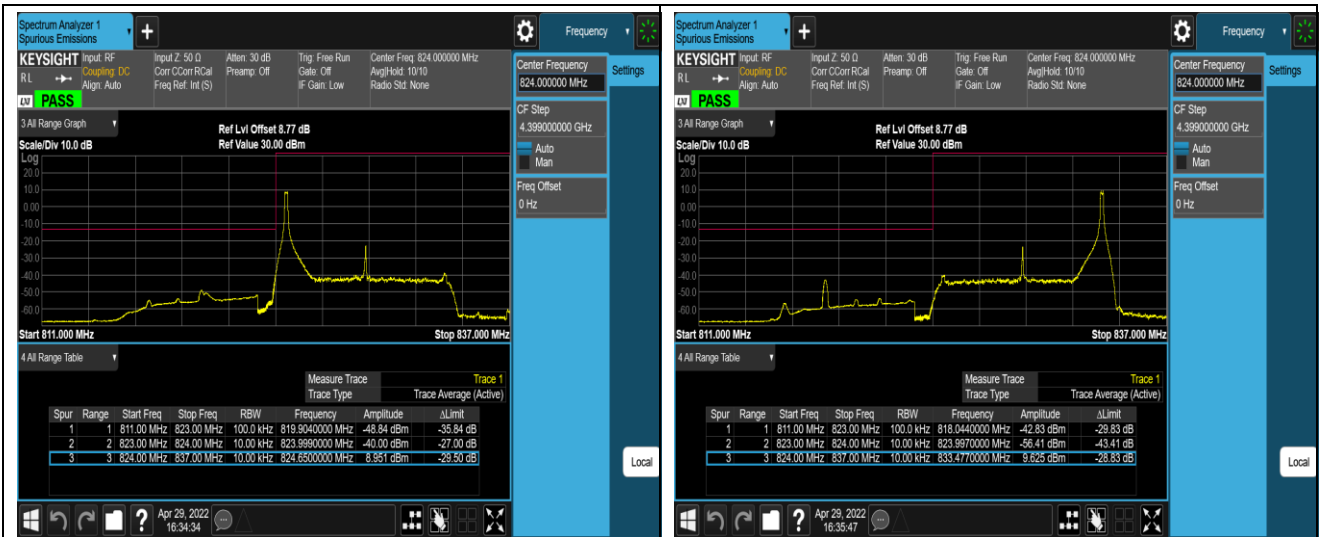

Band5-10MHz-QPSK-20600-1RB#49

Band5-10MHz-QPSK-20600-50RB#0

Band5-10MHz-16QAM-20450-1RB#0

Band5-10MHz-16QAM-20450-1RB#49

Band5-10MHz-16QAM-20450-50RB#0

Band5-10MHz-16QAM-20600-1RB#0

Band5-10MHz-16QAM-20600-1RB#49