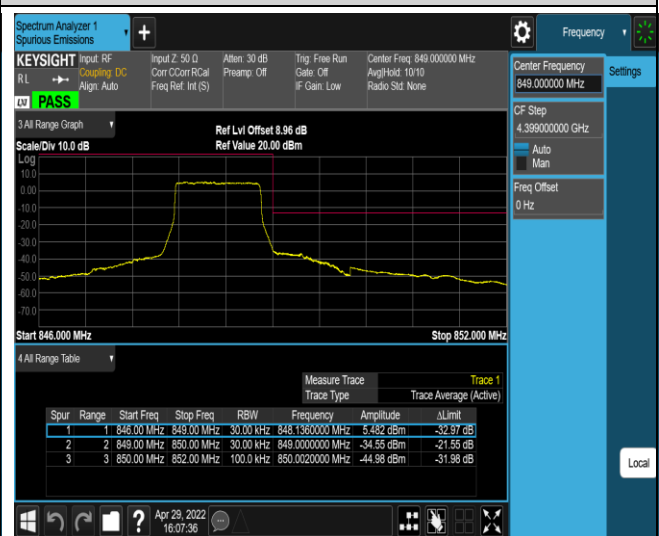

Band5-1.4MHz-QPSK-20407-6RB#0

Band5-1.4MHz-QPSK-20643-1RB#0

Band5-1.4MHz-QPSK-20643-1RB#5

Band5-1.4MHz-QPSK-20643-6RB#0

Band5-1.4MHz-16QAM-20407-1RB#0

Band5-1.4MHz-16QAM-20407-1RB#5

Band5-1.4MHz-16QAM-20407-6RB#0

Band5-1.4MHz-16QAM-20643-1RB#0

Band5-1.4MHz-16QAM-20643-1RB#5

Band5-1.4MHz-16QAM-20643-6RB#0

Band5-10MHz-QPSK-20450-1RB#0

Band5-10MHz-QPSK-20450-1RB#49

Band5-10MHz-QPSK-20450-50RB#0

Band5-10MHz-QPSK-20600-1RB#0