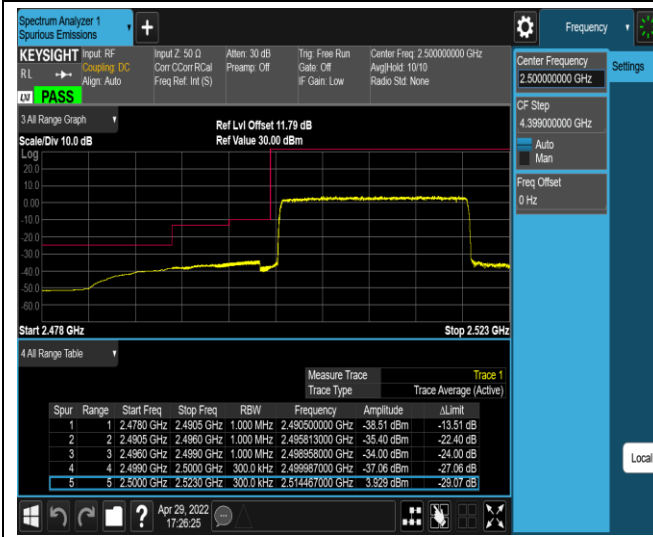

Band7-20MHz-QPSK-20850-100RB#0

Band7-20MHz-QPSK-21350-1RB#99