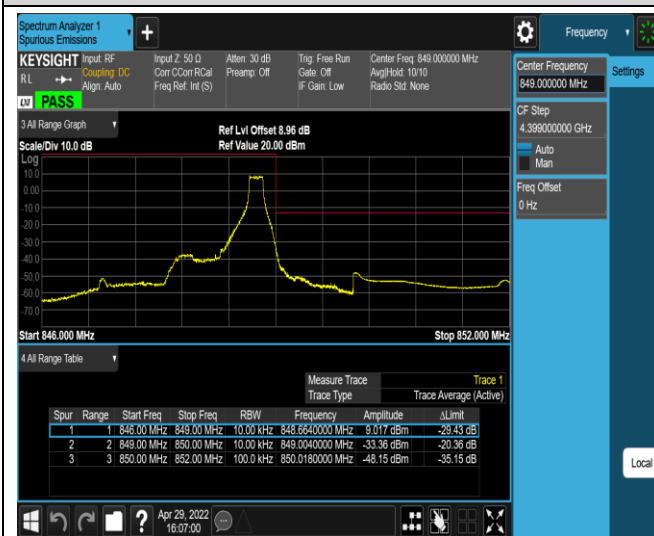

Band5-1.4MHz-QPSK-20407-6RB#0

Band5-1.4MHz-QPSK-20643-1RB#0

Band5-1.4MHz-QPSK-20643-1RB#5

Band5-1.4MHz-QPSK-20643-6RB#0

Band5-1.4MHz-16QAM-20407-1RB#0

Band5-1.4MHz-16QAM-20407-1RB#5

Band5-1.4MHz-16QAM-20407-6RB#0

Band5-1.4MHz-16QAM-20643-1RB#0

Band5-1.4MHz-16QAM-20643-1RB#5

Band5-1.4MHz-16QAM-20643-6RB#0

Band5-10MHz-QPSK-20450-1RB#0

Band5-10MHz-QPSK-20450-1RB#49

Band5-10MHz-QPSK-20450-50RB#0

Band5-10MHz-QPSK-20600-1RB#0