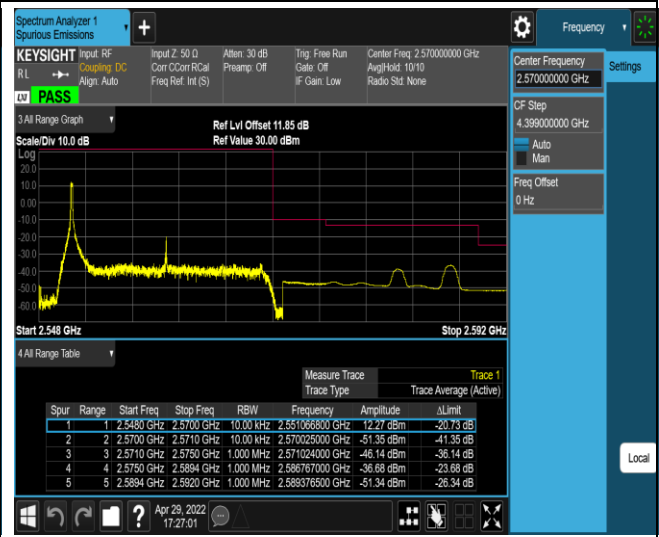

Band7-20MHz-QPSK-21350-1RB#0

Band7-20MHz-QPSK-21350-100RB#0