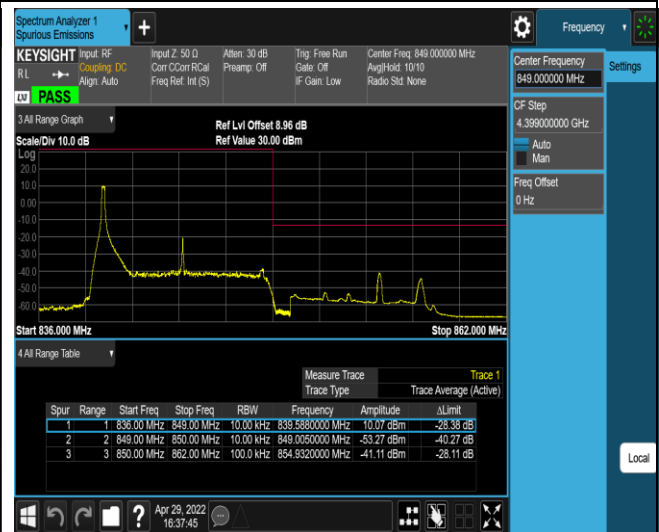

Band5-1.4MHz-16QAM-20643-1RB#0

Band5-1.4MHz-16QAM-20643-1RB#5

Band5-1.4MHz-16QAM-20643-6RB#0

Band5-10MHz-QPSK-20450-1RB#0

Band5-10MHz-QPSK-20450-1RB#49

Band5-10MHz-QPSK-20450-50RB#0

Band5-10MHz-QPSK-20600-1RB#0

Band5-10MHz-QPSK-20600-1RB#49

Band5-10MHz-QPSK-20600-50RB#0

Band5-10MHz-16QAM-20450-1RB#0

Band5-10MHz-16QAM-20450-1RB#49

Band5-10MHz-16QAM-20450-50RB#0

Band5-10MHz-16QAM-20600-1RB#0

Band5-10MHz-16QAM-20600-1RB#49