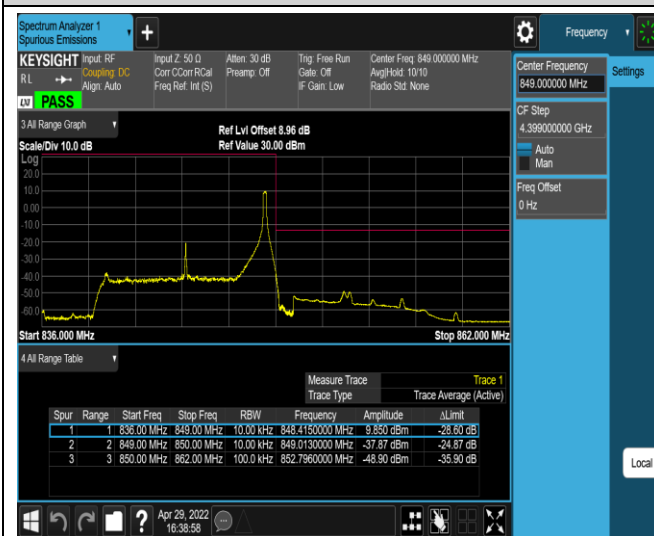

Band5-1.4MHz-QPSK-20407-6RB#0

Band5-1.4MHz-QPSK-20643-1RB#0

Band5-1.4MHz-QPSK-20643-1RB#5

Band5-1.4MHz-QPSK-20643-6RB#0

Band5-1.4MHz-16QAM-20407-1RB#0

Band5-1.4MHz-16QAM-20407-1RB#5

Band5-1.4MHz-16QAM-20407-6RB#0

Band5-1.4MHz-16QAM-20643-1RB#0

Band5-1.4MHz-16QAM-20643-1RB#5

Band5-1.4MHz-16QAM-20643-6RB#0

Band5-10MHz-QPSK-20450-1RB#0

Band5-10MHz-QPSK-20450-1RB#49

Band5-10MHz-QPSK-20450-50RB#0

Band5-10MHz-QPSK-20600-1RB#0

Band5-10MHz-QPSK-20600-1RB#49

Band5-10MHz-QPSK-20600-50RB#0

Band5-10MHz-16QAM-20450-1RB#0

Band5-10MHz-16QAM-20450-1RB#49

Band5-10MHz-16QAM-20450-50RB#0

Band5-10MHz-16QAM-20600-1RB#0

Band5-10MHz-16QAM-20600-1RB#49