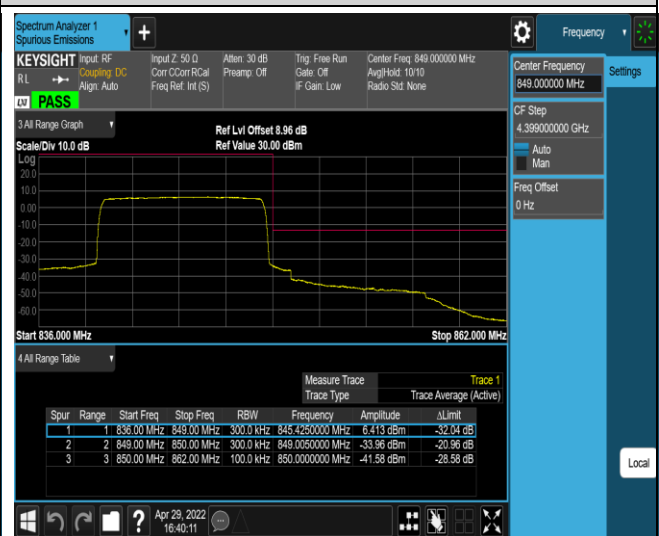

Band5-1.4MHz-16QAM-20643-1RB#0

Band5-1.4MHz-16QAM-20643-1RB#5

Band5-1.4MHz-16QAM-20643-6RB#0

Band5-10MHz-QPSK-20450-1RB#0

Band5-10MHz-QPSK-20450-1RB#49

Band5-10MHz-QPSK-20450-50RB#0

Band5-10MHz-QPSK-20600-1RB#0

Band5-10MHz-QPSK-20600-1RB#49

Band5-10MHz-QPSK-20600-50RB#0

Band5-10MHz-16QAM-20450-1RB#0

Band5-10MHz-16QAM-20450-1RB#49

Band5-10MHz-16QAM-20450-50RB#0

Band5-10MHz-16QAM-20600-1RB#0

Band5-10MHz-16QAM-20600-1RB#49