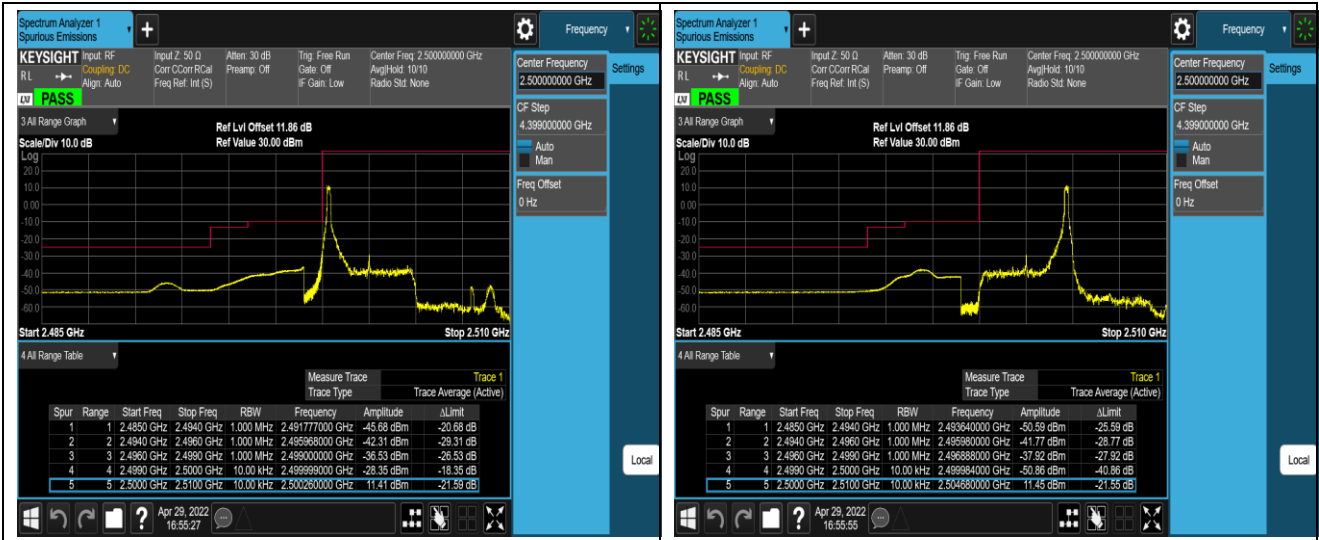

Band7-5MHz-QPSK-20775-1RB#0

Band7-5MHz-QPSK-20775-1RB#24

Band7-5MHz-QPSK-20775-25RB#0

Band7-5MHz-QPSK-21425-1RB#0