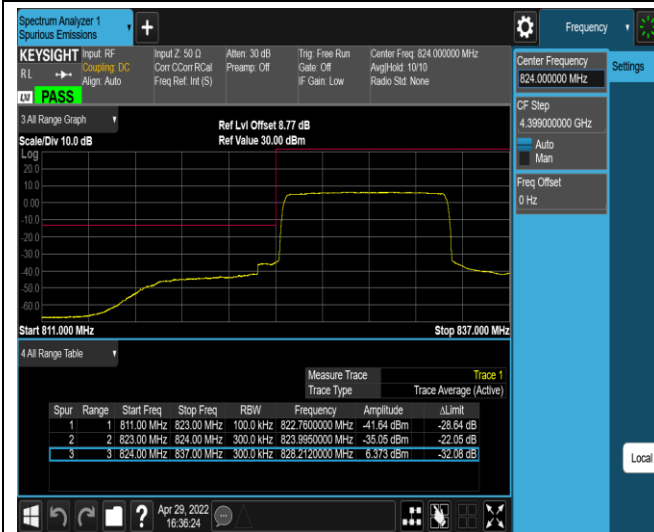

Band5-1.4MHz-16QAM-20643-1RB#0

Band5-1.4MHz-16QAM-20643-1RB#5

Band5-1.4MHz-16QAM-20643-6RB#0

Band5-10MHz-QPSK-20450-1RB#0

Band5-10MHz-QPSK-20450-1RB#49

Band5-10MHz-QPSK-20450-50RB#0

Band5-10MHz-QPSK-20600-1RB#0

Band5-10MHz-QPSK-20600-1RB#49

Band5-10MHz-QPSK-20600-50RB#0

Band5-10MHz-16QAM-20450-1RB#0

Band5-10MHz-16QAM-20450-1RB#49

Band5-10MHz-16QAM-20450-50RB#0

Band5-10MHz-16QAM-20600-1RB#0

Band5-10MHz-16QAM-20600-1RB#49