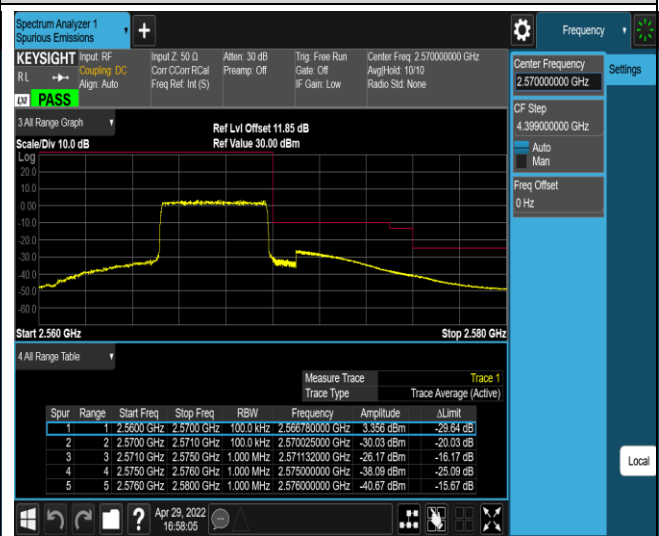

Band7-5MHz-16QAM-20775-1RB#24

Band7-5MHz-16QAM-20775-25RB#0

Band7-5MHz-16QAM-21425-1RB#0

Band7-5MHz-16QAM-21425-1RB#24

Band7-5MHz-16QAM-21425-25RB#0

Band7-20MHz-QPSK-20850-1RB#0

Band7-20MHz-QPSK-20850-1RB#99