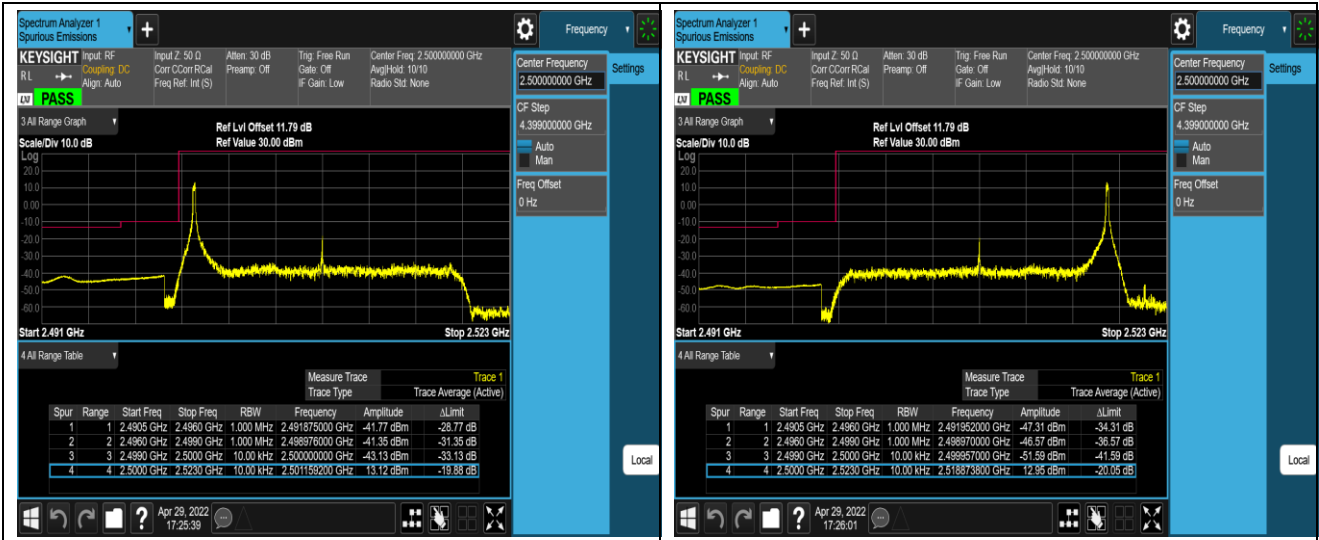

Band7-5MHz-16QAM-20775-1RB#24

Band7-5MHz-16QAM-20775-25RB#0

Band7-5MHz-16QAM-21425-1RB#0

Band7-5MHz-16QAM-21425-1RB#24

Band7-5MHz-16QAM-21425-25RB#0

Band7-20MHz-QPSK-20850-1RB#0

Band7-20MHz-QPSK-20850-1RB#99