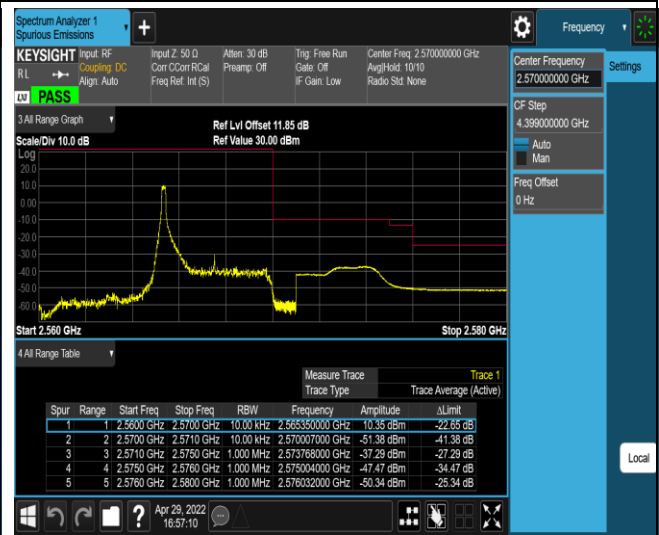

Band7-5MHz-16QAM-21425-1RB#0

Band7-5MHz-16QAM-21425-25RB#0