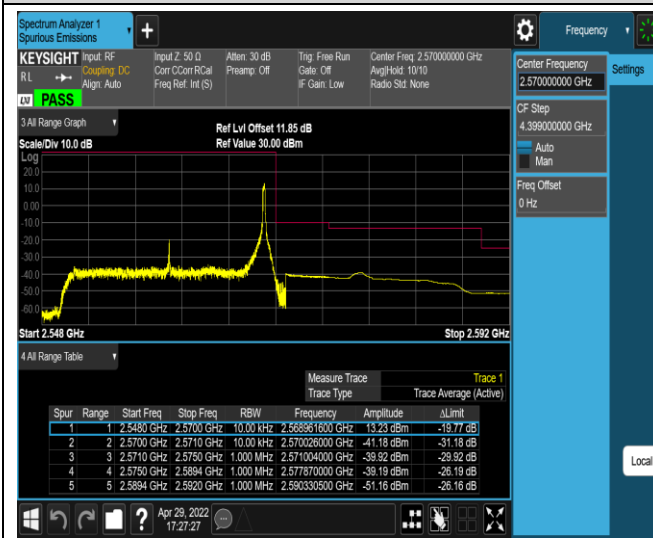

Band7-20MHz-QPSK-21350-1RB#99

Band7-20MHz-16QAM-20850-1RB#0