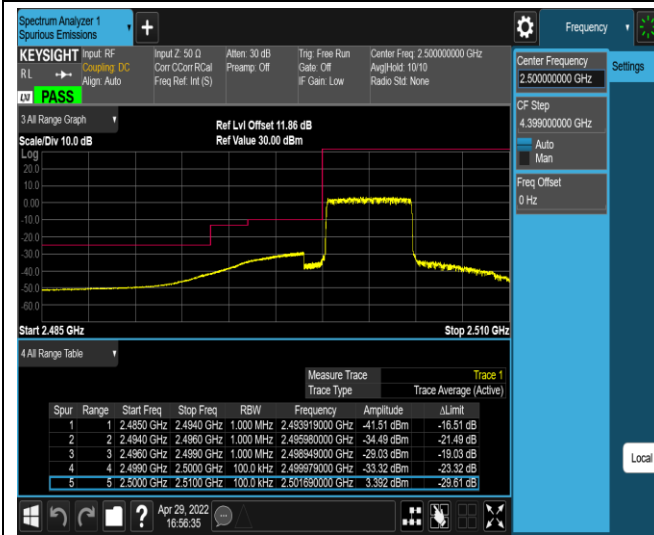

Band7-5MHz-16QAM-20775-25RB#0

Band7-5MHz-16QAM-21425-1RB#24