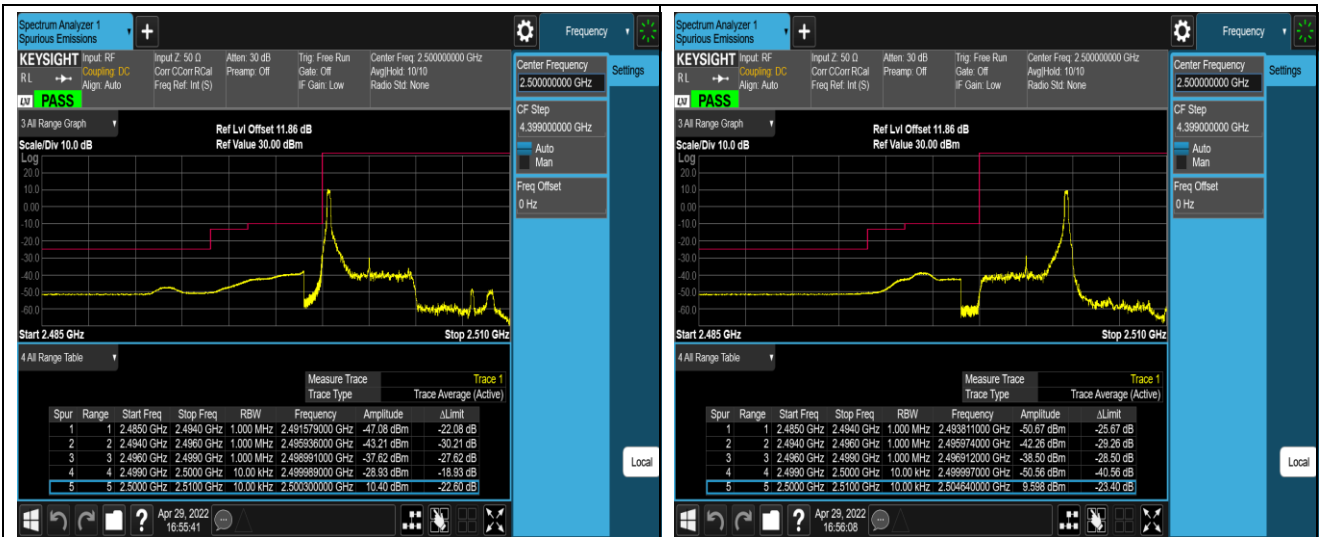

Band7-5MHz-16QAM-20775-1RB#0

Band7-5MHz-16QAM-20775-1RB#24

Band7-5MHz-16QAM-20775-25RB#0

Band7-5MHz-16QAM-21425-1RB#0