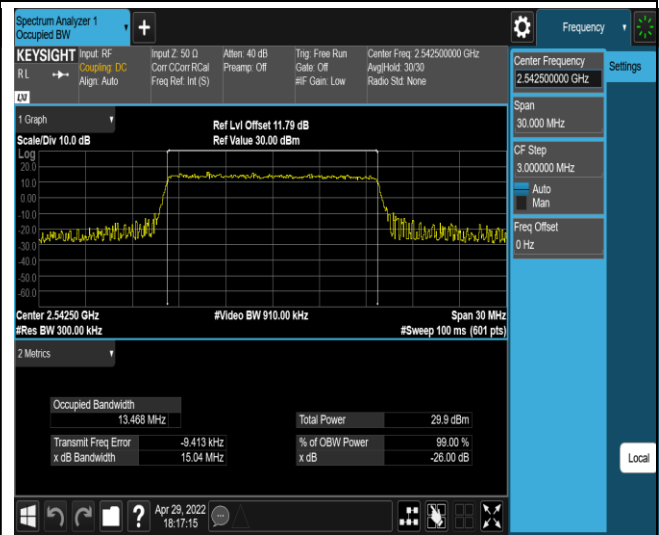

Band41-15MHz-16QAM-40115-75RB#0