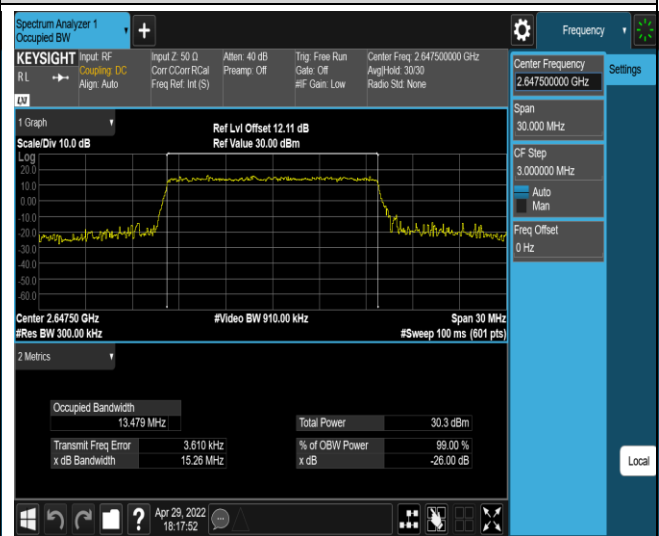

Band41-15MHz-16QAM-41165-75RB#0