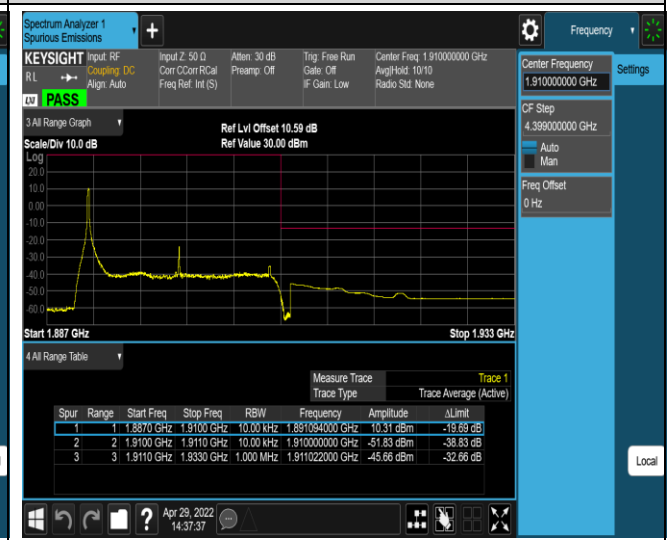

*Remark: All bandwidth and all modulation had been tested, but only the worst case data displayed in this report.*

Test Graphs

Band2-1.4MHz-16QAM-18607-6RB#0

Band2-1.4MHz-16QAM-19193-1RB#0

Band2-1.4MHz-16QAM-19193-1RB#5

Band2-1.4MHz-16QAM-19193-6RB#0

Band2-20MHz-QPSK-18700-1RB#0

Band2-20MHz-QPSK-18700-1RB#99

Band2-20MHz-QPSK-18700-100RB#0

Band2-20MHz-QPSK-19100-1RB#0

Band2-20MHz-QPSK-19100-1RB#99

Band2-20MHz-QPSK-19100-100RB#0