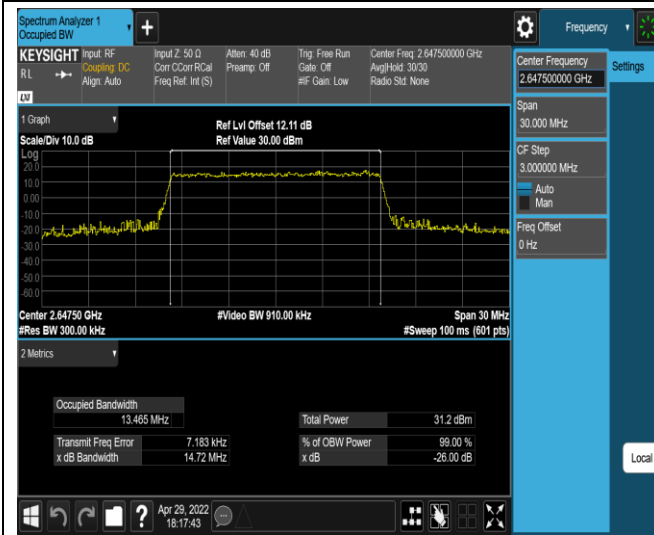

Band41-15MHz-QPSK-41165-75RB#0