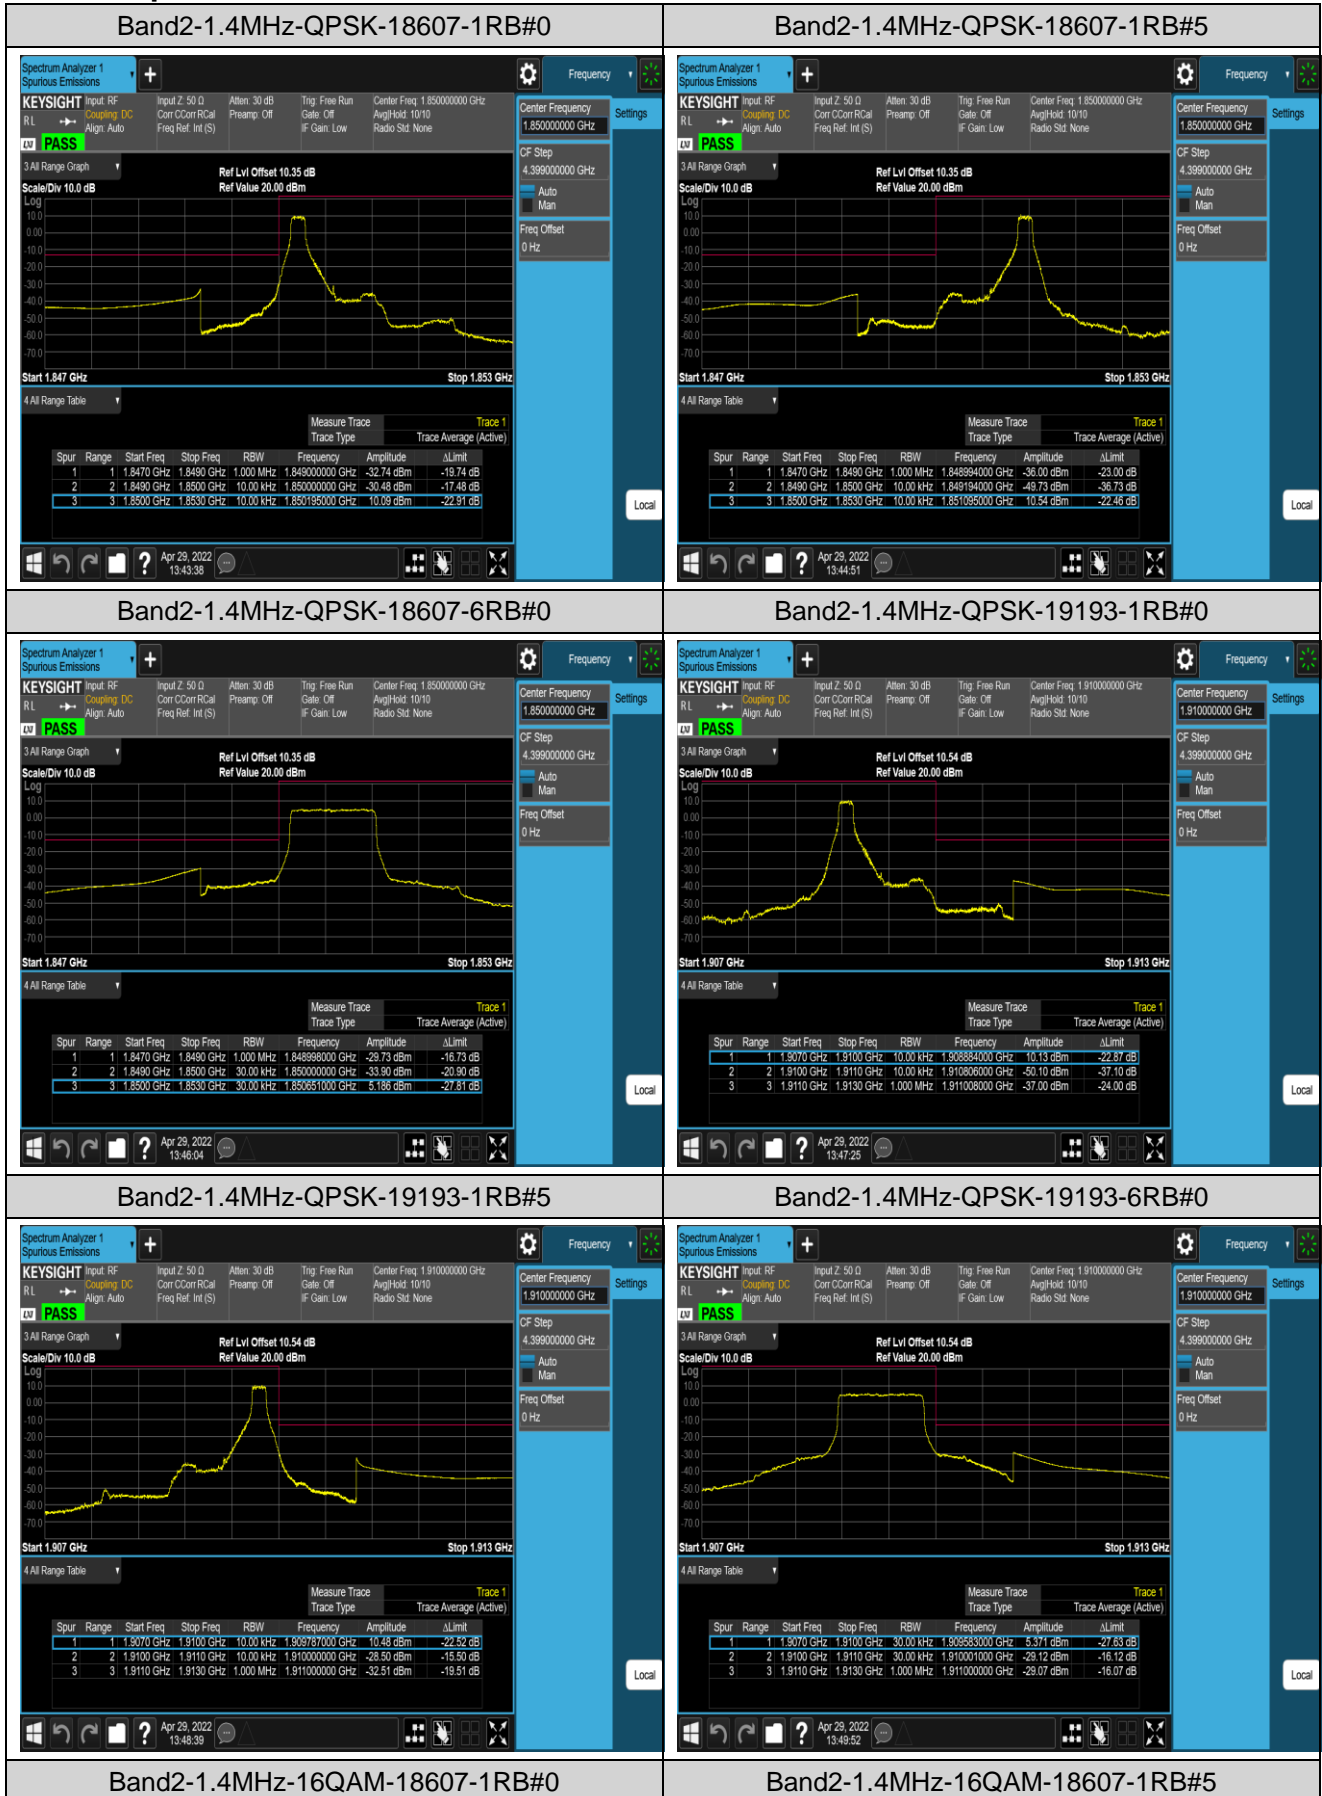

Test Graphs