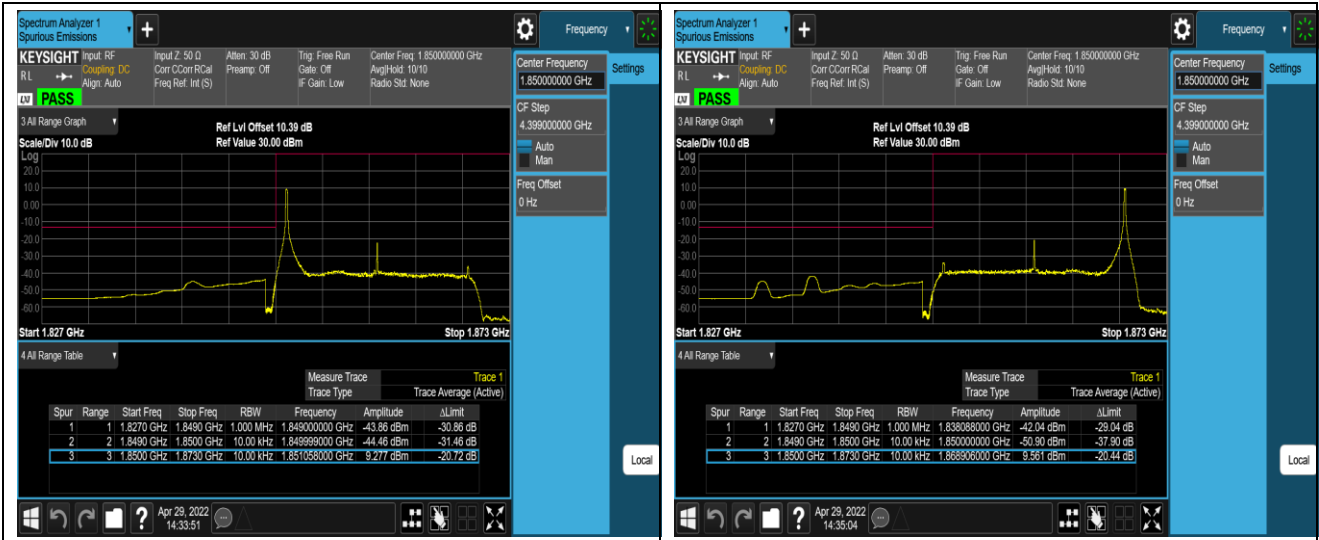

Band2-20MHz-QPSK-18700-1RB#0

Band2-20MHz-QPSK-18700-1RB#99