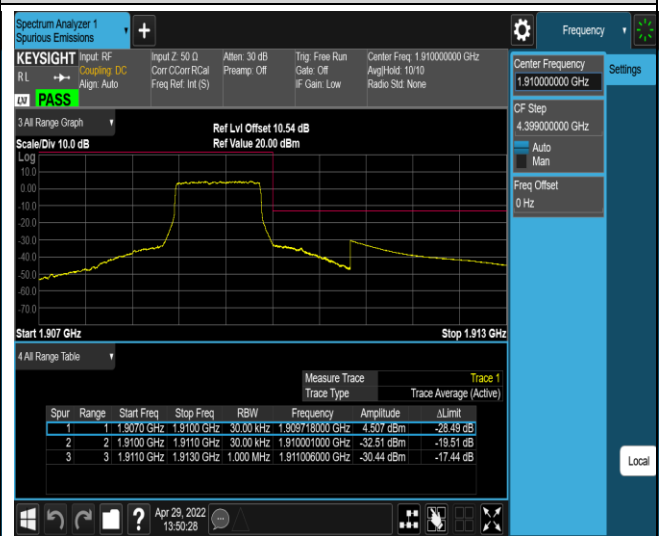

Band2-1.4MHz-16QAM-19193-6RB#0