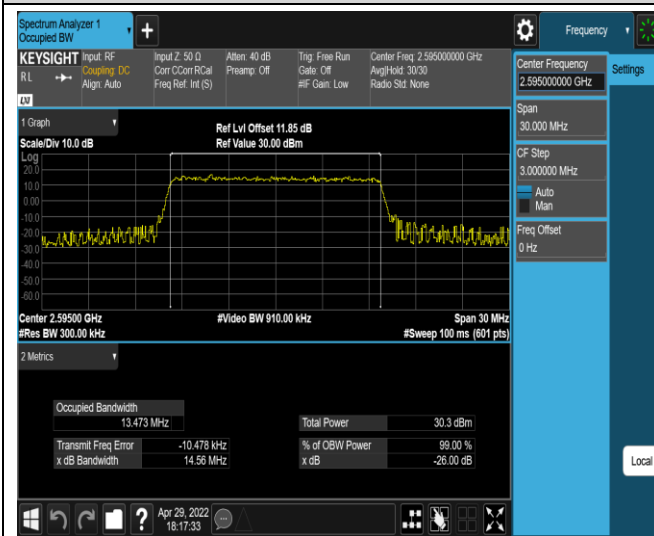

Band41-15MHz-16QAM-40640-75RB#0