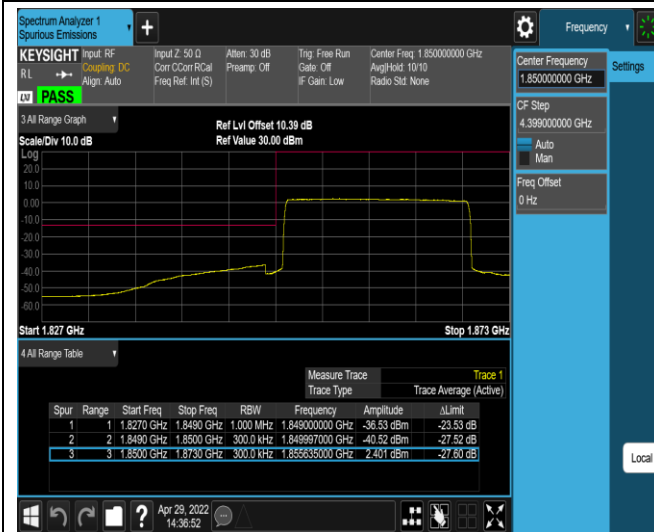

*Remark: All bandwidth and all modulation had been tested, but only the worst case data displayed in this report.*

Test Graphs

Band2-1.4MHz-16QAM-18607-6RB#0

Band2-1.4MHz-16QAM-19193-1RB#0

Band2-1.4MHz-16QAM-19193-1RB#5

Band2-1.4MHz-16QAM-19193-6RB#0

Band2-20MHz-QPSK-18700-1RB#0

Band2-20MHz-QPSK-18700-1RB#99

Band2-20MHz-QPSK-18700-100RB#0

Band2-20MHz-QPSK-19100-1RB#0

Band2-20MHz-QPSK-19100-1RB#99

Band2-20MHz-QPSK-19100-100RB#0

Band2-20MHz-16QAM-18700-1RB#0

Band2-20MHz-16QAM-18700-1RB#99

Band2-20MHz-16QAM-18700-100RB#0

Band2-20MHz-16QAM-19100-1RB#0

Band2-20MHz-16QAM-19100-1RB#99

Band2-20MHz-16QAM-19100-100RB#0

Band4-1.4MHz-QPSK-19957-1RB#0