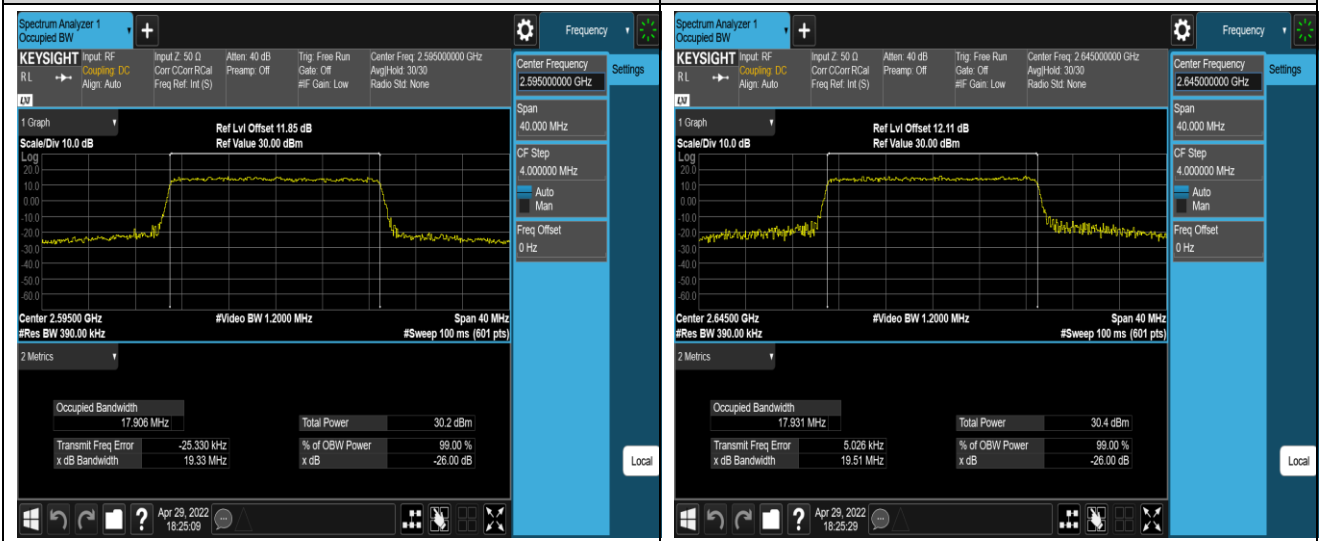

Band41-20MHz-16QAM-40640-100RB#0

Band41-20MHz-16QAM-41140-100RB#0