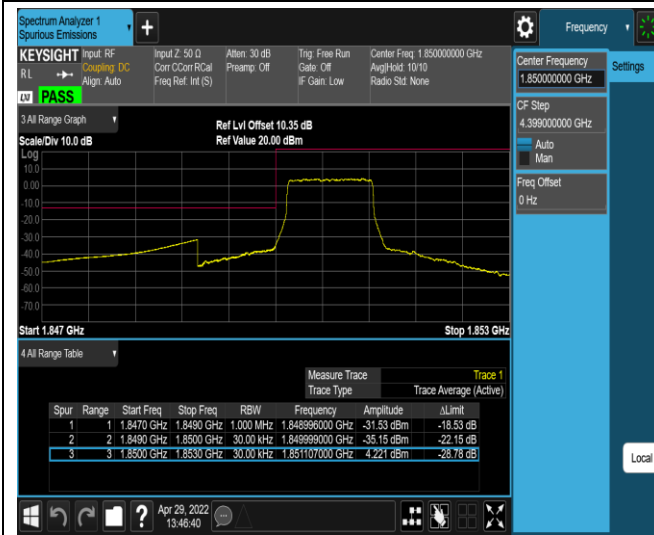

*Remark: All bandwidth and all modulation had been tested, but only the worst case data displayed in this report.*

Test Graphs

Band2-1.4MHz-16QAM-18607-6RB#0

Band2-1.4MHz-16QAM-19193-1RB#0

Band2-1.4MHz-16QAM-19193-1RB#5

Band2-1.4MHz-16QAM-19193-6RB#0

Band2-20MHz-QPSK-18700-1RB#0

Band2-20MHz-QPSK-18700-1RB#99

Band2-20MHz-QPSK-18700-100RB#0

Band2-20MHz-QPSK-19100-1RB#0

Band2-20MHz-QPSK-19100-1RB#99

Band2-20MHz-QPSK-19100-100RB#0