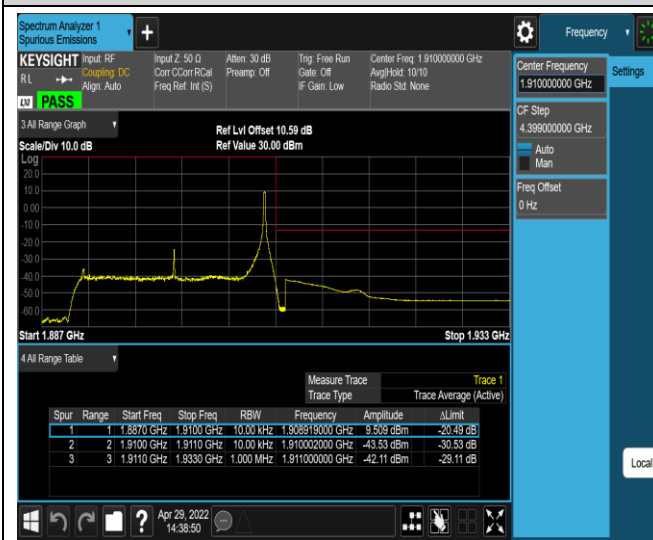

*Remark: All bandwidth and all modulation had been tested, but only the worst case data displayed in this report.*

Test Graphs

Band2-1.4MHz-16QAM-18607-6RB#0

Band2-1.4MHz-16QAM-19193-1RB#0

Band2-1.4MHz-16QAM-19193-1RB#5

Band2-1.4MHz-16QAM-19193-6RB#0

Band2-20MHz-QPSK-18700-1RB#0

Band2-20MHz-QPSK-18700-1RB#99

Band2-20MHz-QPSK-18700-100RB#0

Band2-20MHz-QPSK-19100-1RB#0

Band2-20MHz-QPSK-19100-1RB#99

Band2-20MHz-QPSK-19100-100RB#0

Band2-20MHz-16QAM-18700-1RB#0

Band2-20MHz-16QAM-18700-1RB#99

Band2-20MHz-16QAM-18700-100RB#0

Band2-20MHz-16QAM-19100-1RB#0

Band2-20MHz-16QAM-19100-1RB#99

Band2-20MHz-16QAM-19100-100RB#0

Band4-1.4MHz-QPSK-19957-1RB#0