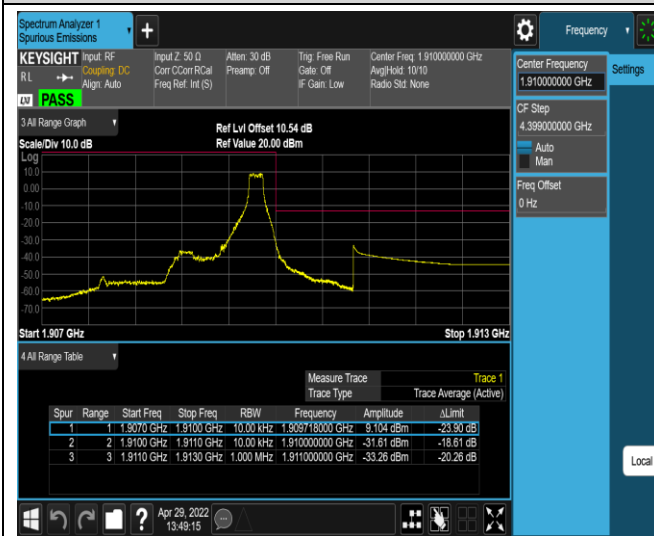

Band2-1.4MHz-16QAM-19193-1RB#5