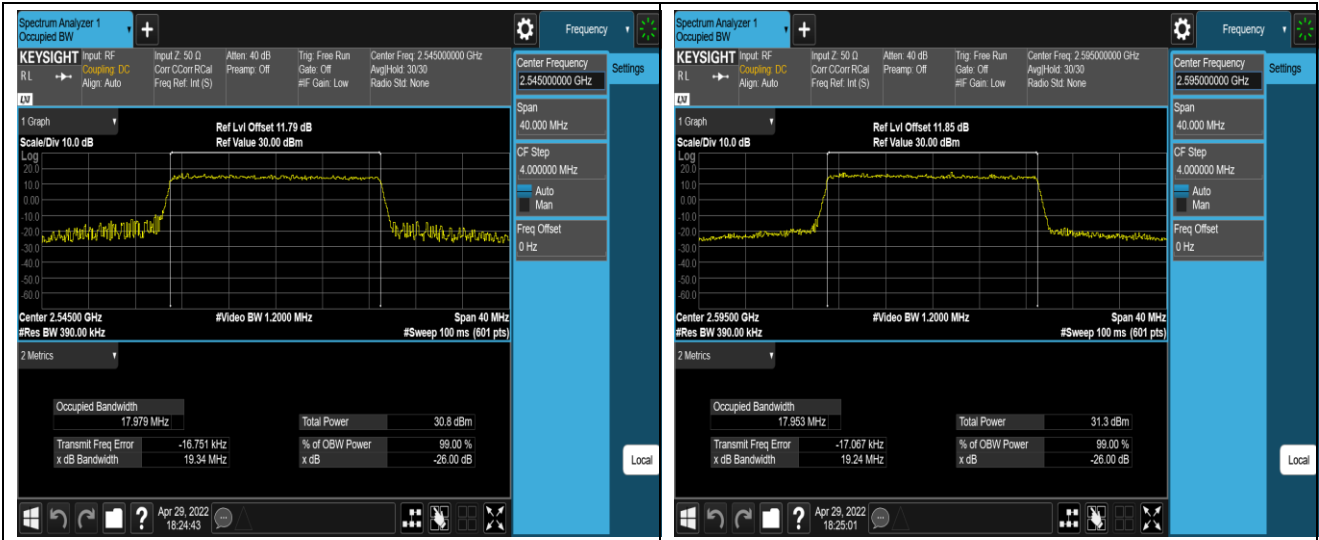

Band41-15MHz-16QAM-40115-75RB#0

Band41-15MHz-16QAM-40640-75RB#0

Band41-15MHz-16QAM-41165-75RB#0

Band41-20MHz-QPSK-40140-100RB#0

Band41-20MHz-QPSK-40640-100RB#0

Band41-20MHz-QPSK-41140-100RB#0

Band41-20MHz-16QAM-40140-100RB#0