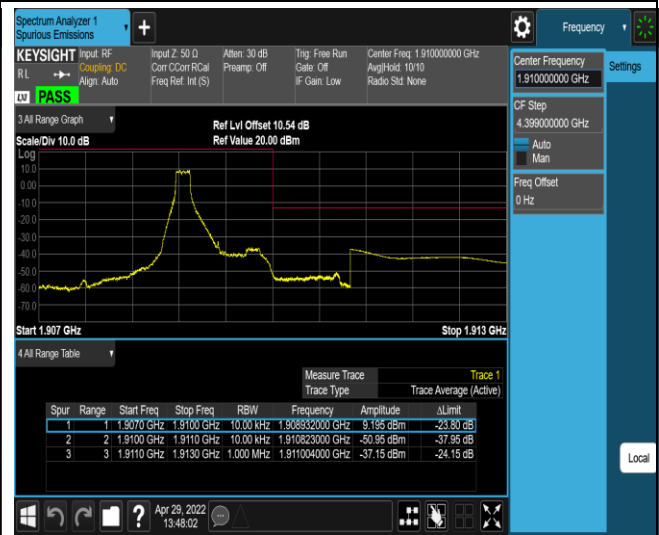

*Remark: All bandwidth and all modulation had been tested, but only the worst case data displayed in this report.*

Test Graphs

Band2-1.4MHz-16QAM-18607-6RB#0

Band2-1.4MHz-16QAM-19193-1RB#0

Band2-1.4MHz-16QAM-19193-1RB#5