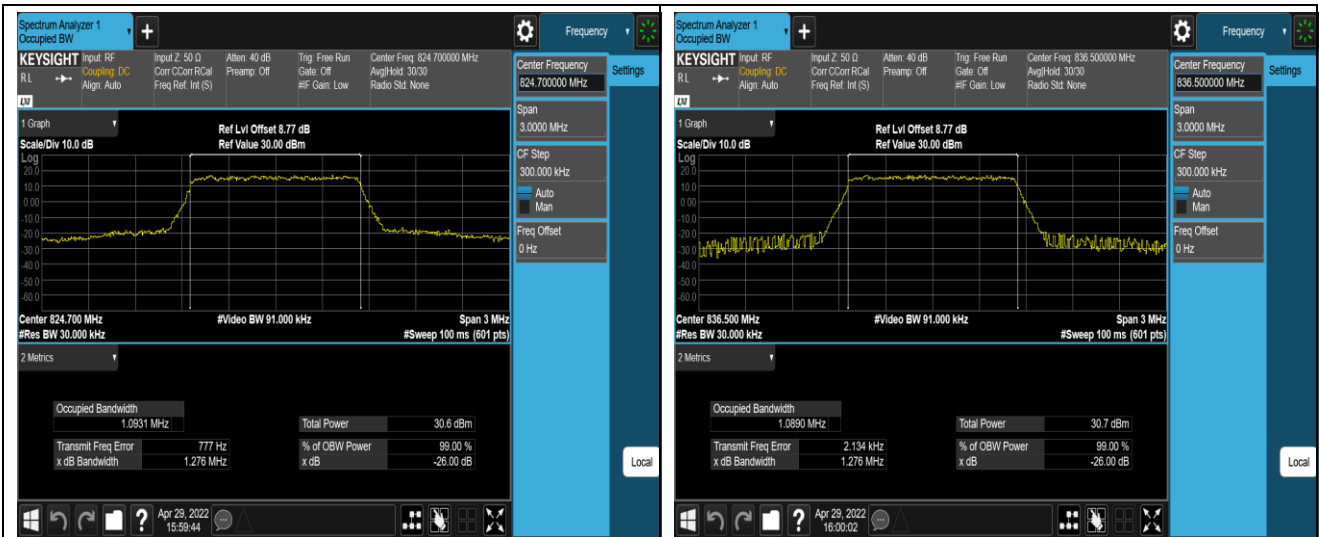

Band4-10MHz-QPSK-20350-50RB#0

Band4-10MHz-16QAM-20000-50RB#0

Band4-10MHz-16QAM-20175-50RB#0

Band4-10MHz-16QAM-20350-50RB#0

Band4-15MHz-QPSK-20025-75RB#0

Band4-15MHz-QPSK-20175-75RB#0

Band5-1.4MHz-QPSK-20643-6RB#0