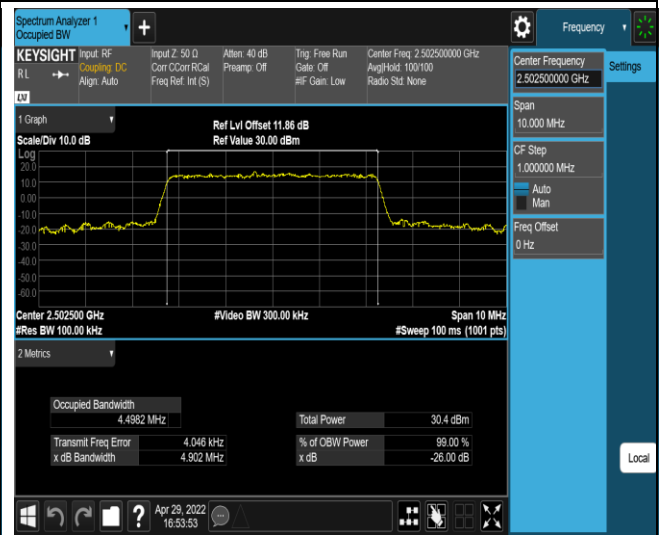

Band5-5MHz-16QAM-20525-25RB#0

Band5-5MHz-16QAM-20625-25RB#0

Band5-10MHz-QPSK-20450-50RB#0

Band5-10MHz-QPSK-20525-50RB#0

Band7-5MHz-QPSK-21425-25RB#0

Band7-5MHz-16QAM-20775-25RB#0

Band7-5MHz-16QAM-21100-25RB#0