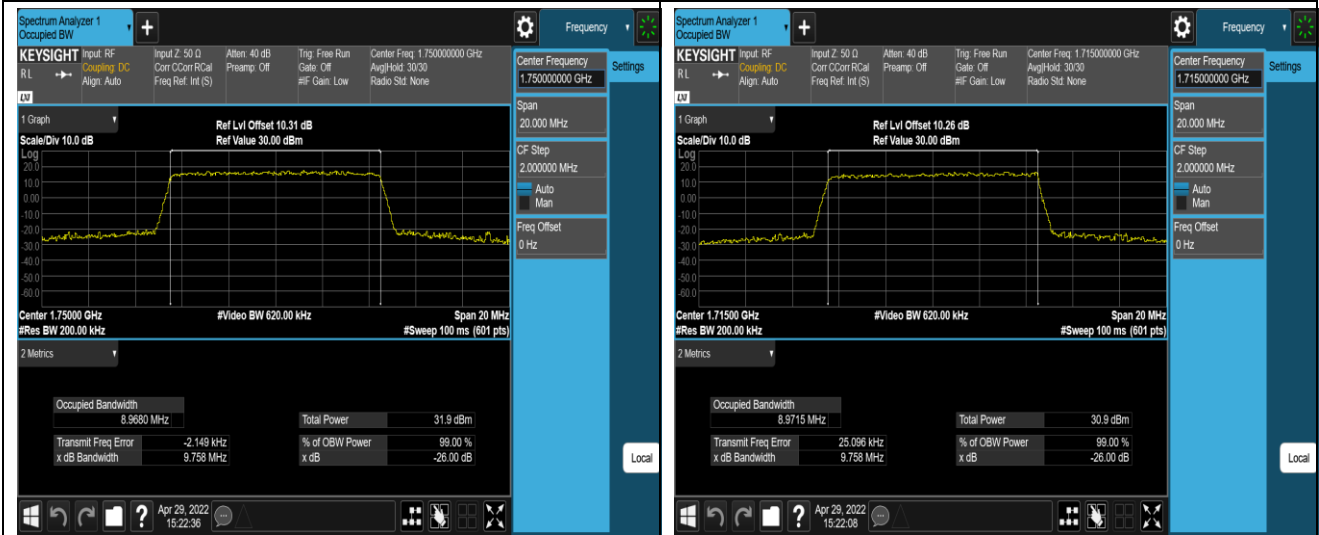

Band4-10MHz-QPSK-20350-50RB#0

Band4-10MHz-16QAM-20000-50RB#0

Band4-10MHz-16QAM-20175-50RB#0

Band4-10MHz-16QAM-20350-50RB#0

Band4-15MHz-QPSK-20025-75RB#0

Band4-15MHz-QPSK-20175-75RB#0

Band5-1.4MHz-QPSK-20643-6RB#0