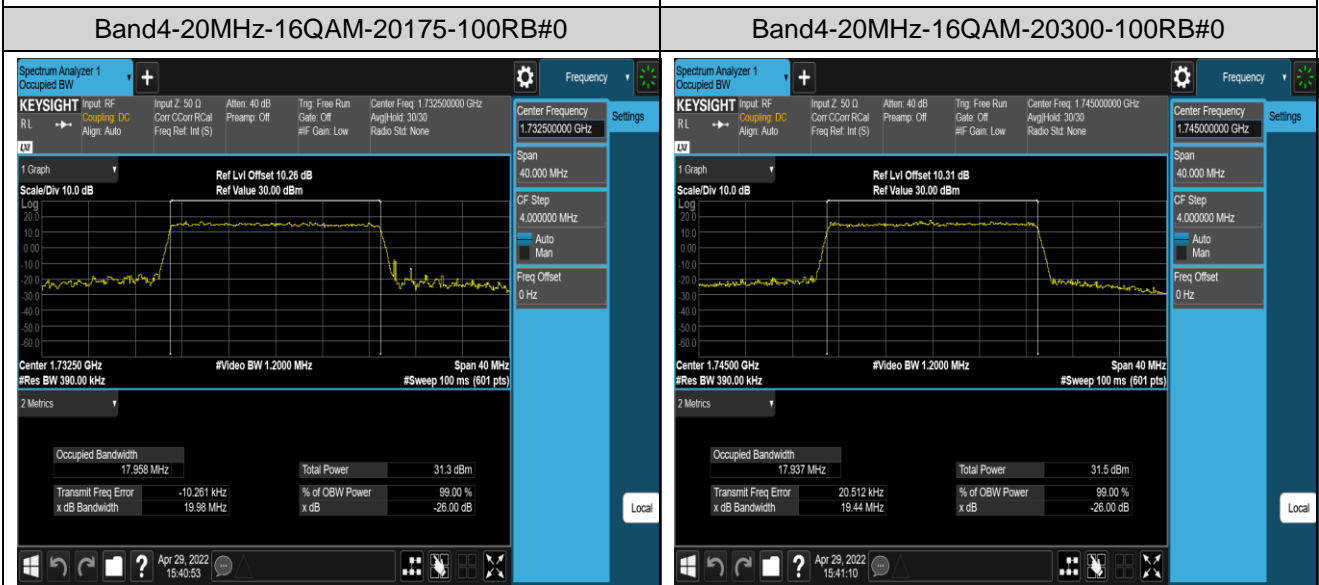

Band4-10MHz-QPSK-20350-50RB#0

Band4-10MHz-16QAM-20000-50RB#0

Band4-10MHz-16QAM-20175-50RB#0

Band4-10MHz-16QAM-20350-50RB#0

Band4-15MHz-QPSK-20025-75RB#0

Band4-15MHz-QPSK-20175-75RB#0

Band5-1.4MHz-QPSK-20643-6RB#0