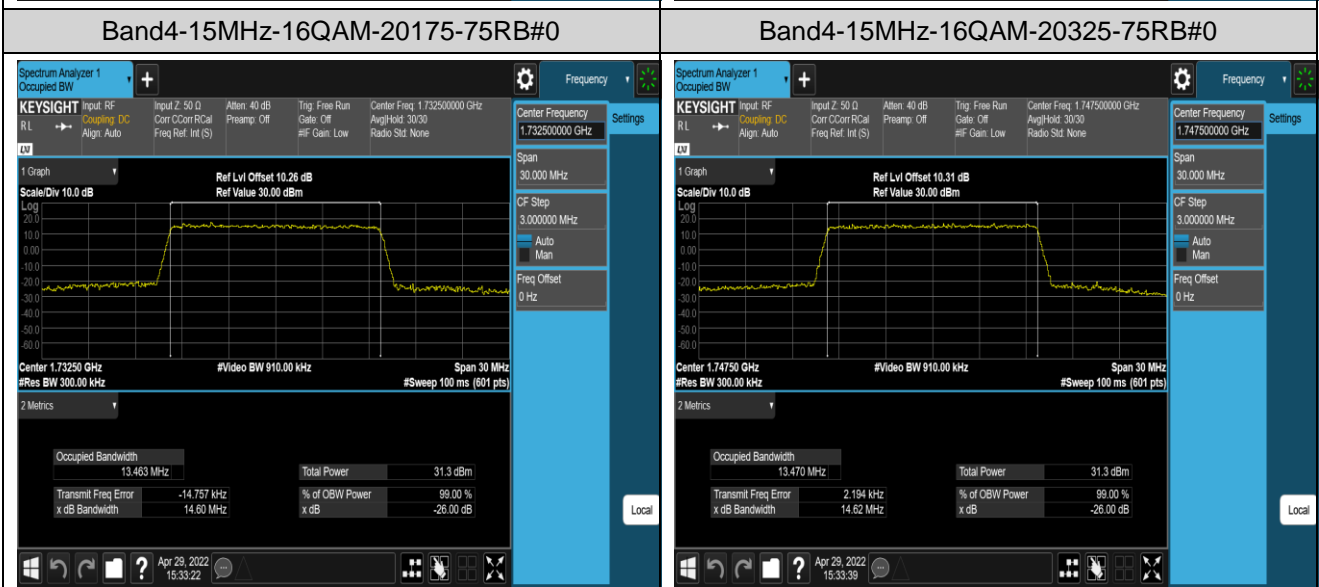

Band4-10MHz-QPSK-20350-50RB#0

Band4-10MHz-16QAM-20000-50RB#0

Band4-10MHz-16QAM-20175-50RB#0

Band4-10MHz-16QAM-20350-50RB#0

Band4-15MHz-QPSK-20025-75RB#0

Band4-15MHz-QPSK-20175-75RB#0

Band5-1.4MHz-QPSK-20643-6RB#0