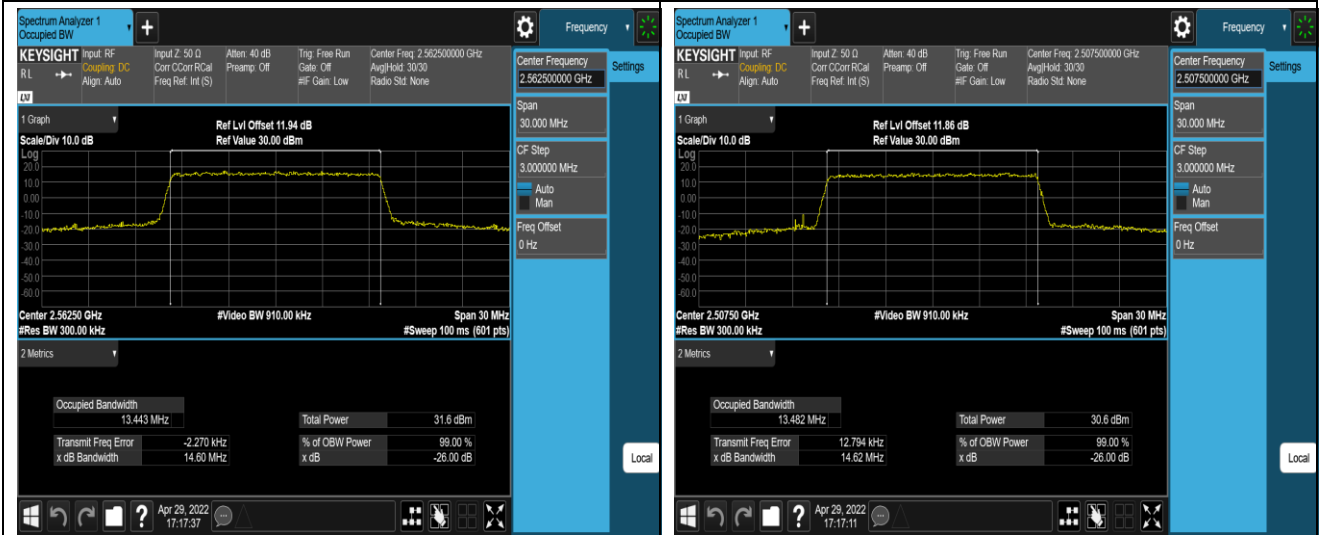

Band7-15MHz-QPSK-20825-75RB#0

Band7-15MHz-QPSK-21100-75RB#0

Band7-15MHz-QPSK-21375-75RB#0

Band7-15MHz-16QAM-20825-75RB#0

Band7-15MHz-16QAM-21100-75RB#0

Band7-15MHz-16QAM-21375-75RB#0

Band7-20MHz-QPSK-20850-100RB#0