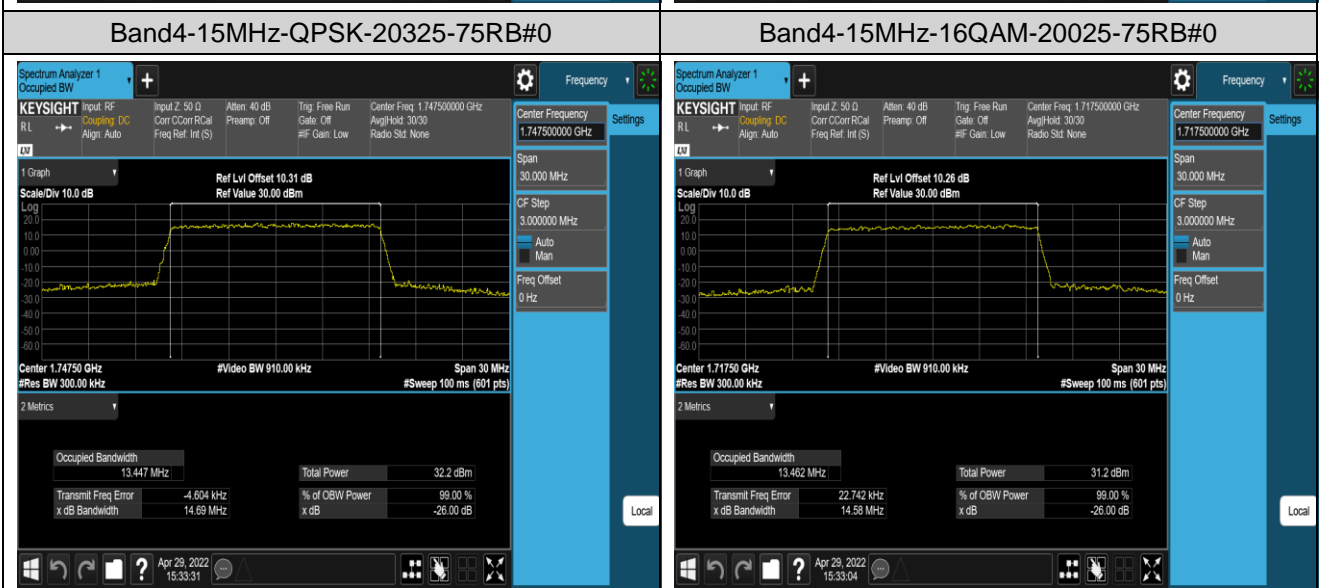

Band4-10MHz-QPSK-20350-50RB#0

Band4-10MHz-16QAM-20000-50RB#0

Band4-10MHz-16QAM-20175-50RB#0

Band4-10MHz-16QAM-20350-50RB#0

Band4-15MHz-QPSK-20025-75RB#0

Band4-15MHz-QPSK-20175-75RB#0

Band5-1.4MHz-QPSK-20643-6RB#0