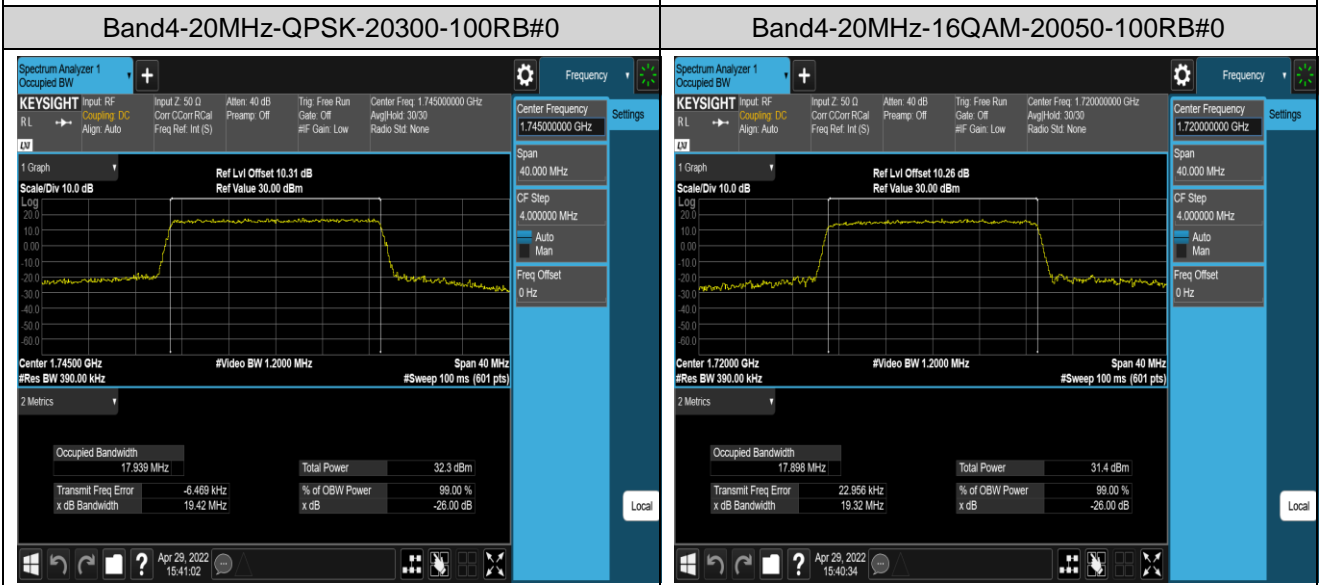

Band4-10MHz-QPSK-20350-50RB#0

Band4-10MHz-16QAM-20000-50RB#0

Band4-10MHz-16QAM-20175-50RB#0

Band4-10MHz-16QAM-20350-50RB#0

Band4-15MHz-QPSK-20025-75RB#0

Band4-15MHz-QPSK-20175-75RB#0

Band5-1.4MHz-QPSK-20643-6RB#0