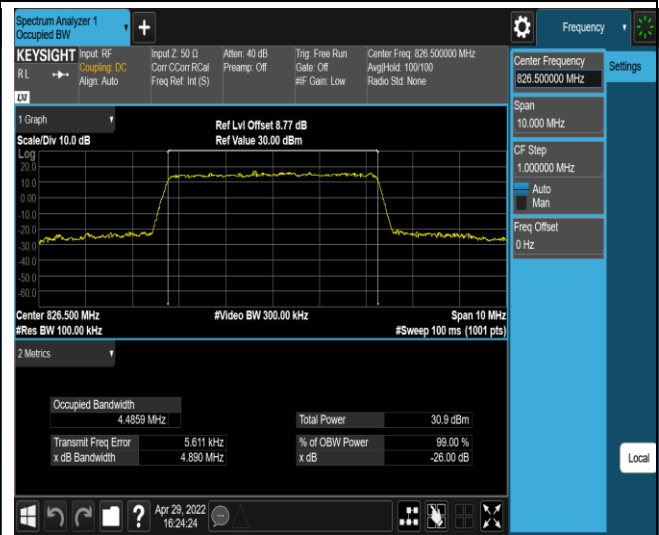

Band5-5MHz-16QAM-20425-25RB#0

Band5-5MHz-16QAM-20625-25RB#0