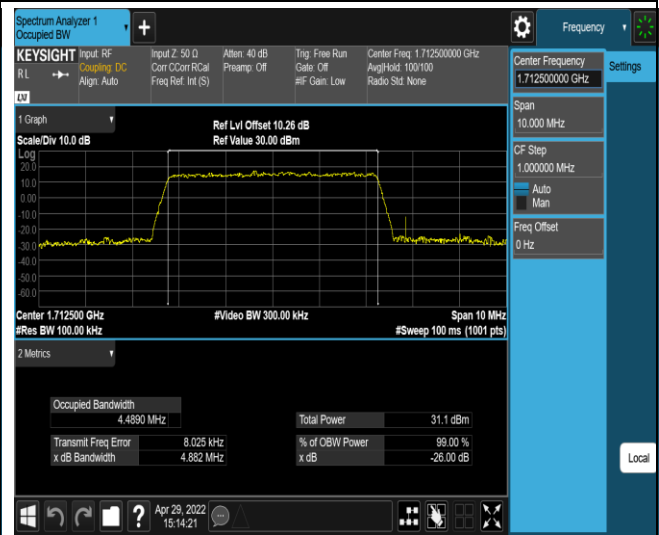

Band4-5MHz-16QAM-19975-25RB#0

Band4-5MHz-16QAM-20375-25RB#0