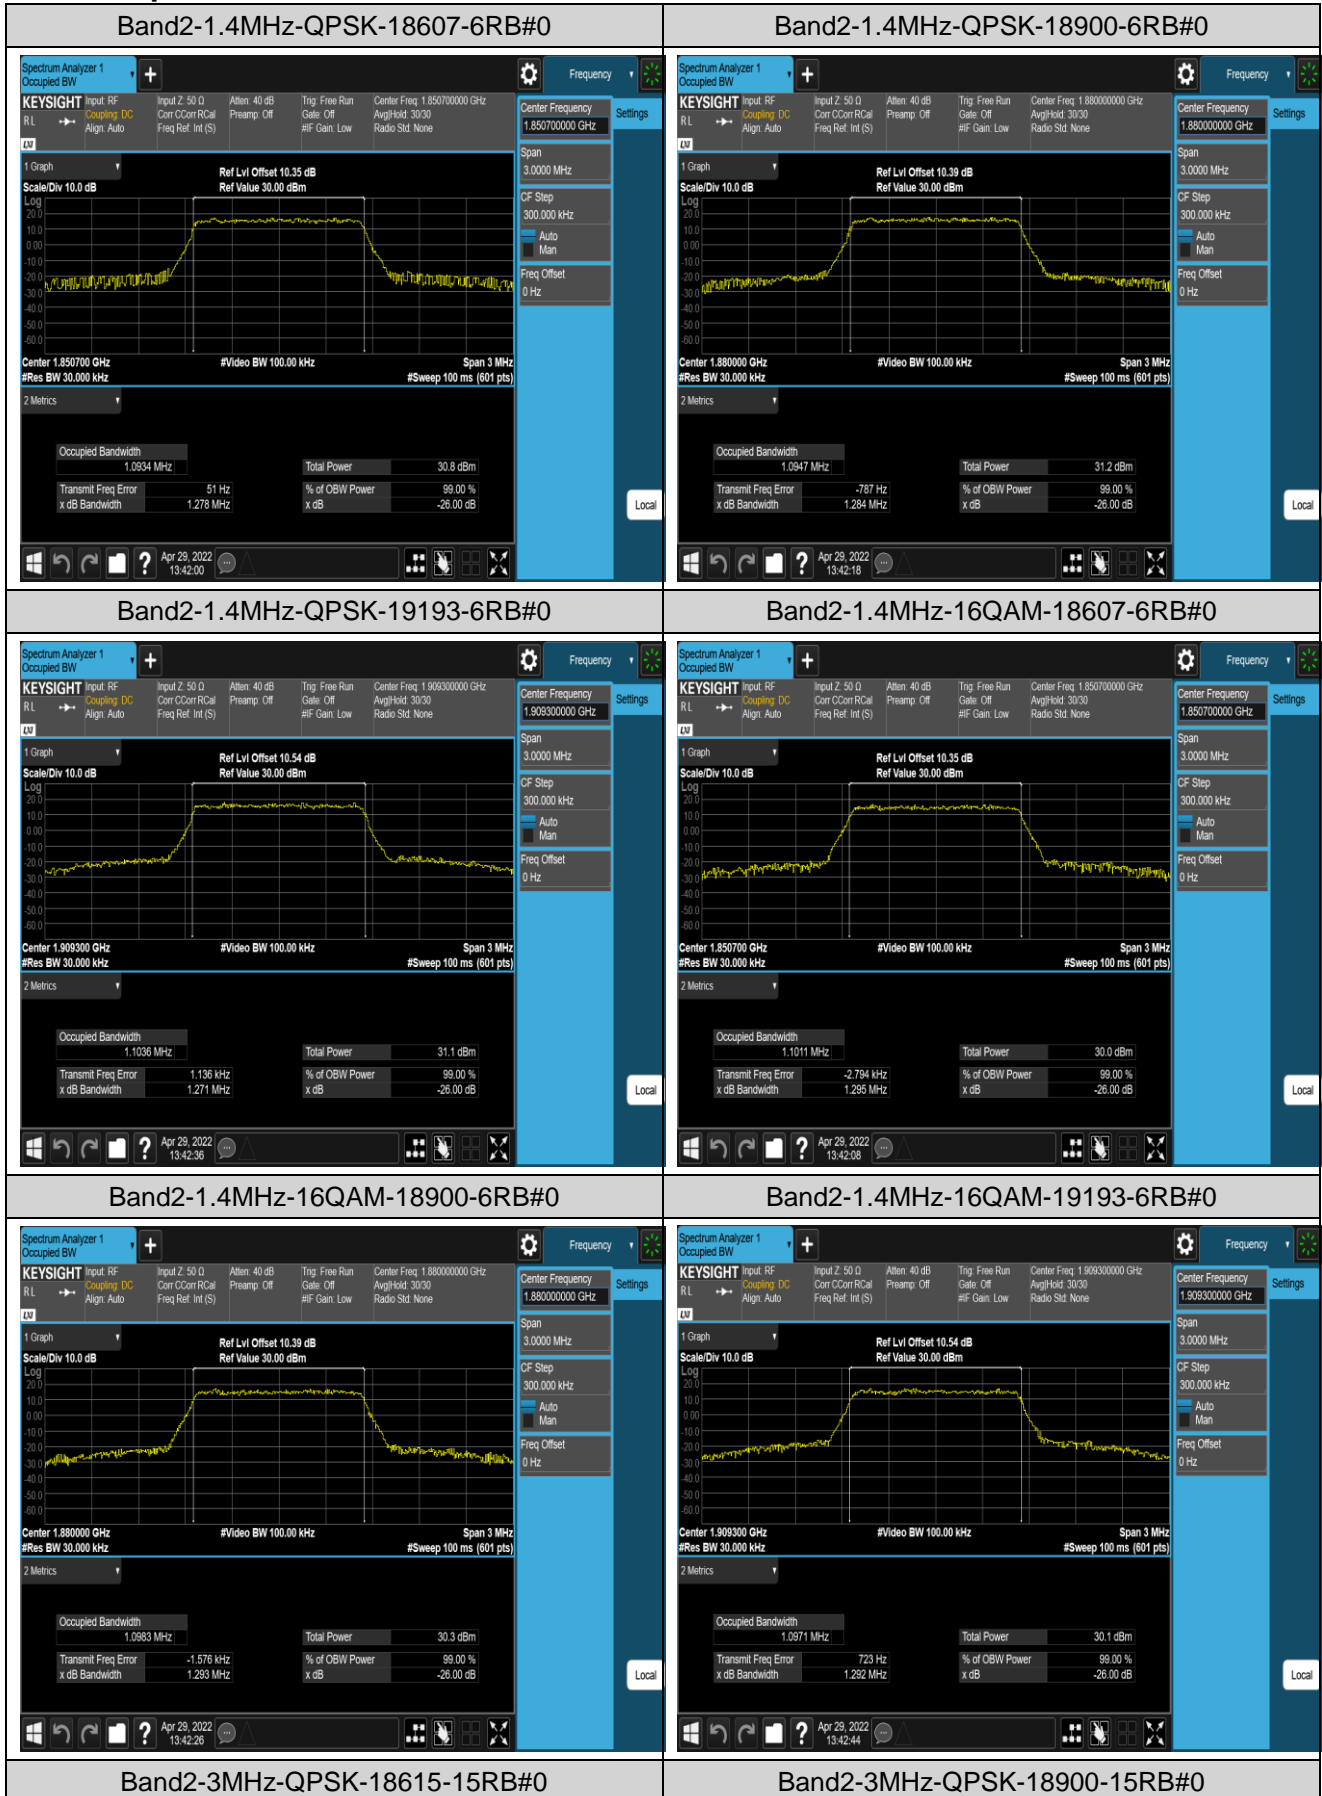

Test Graphs