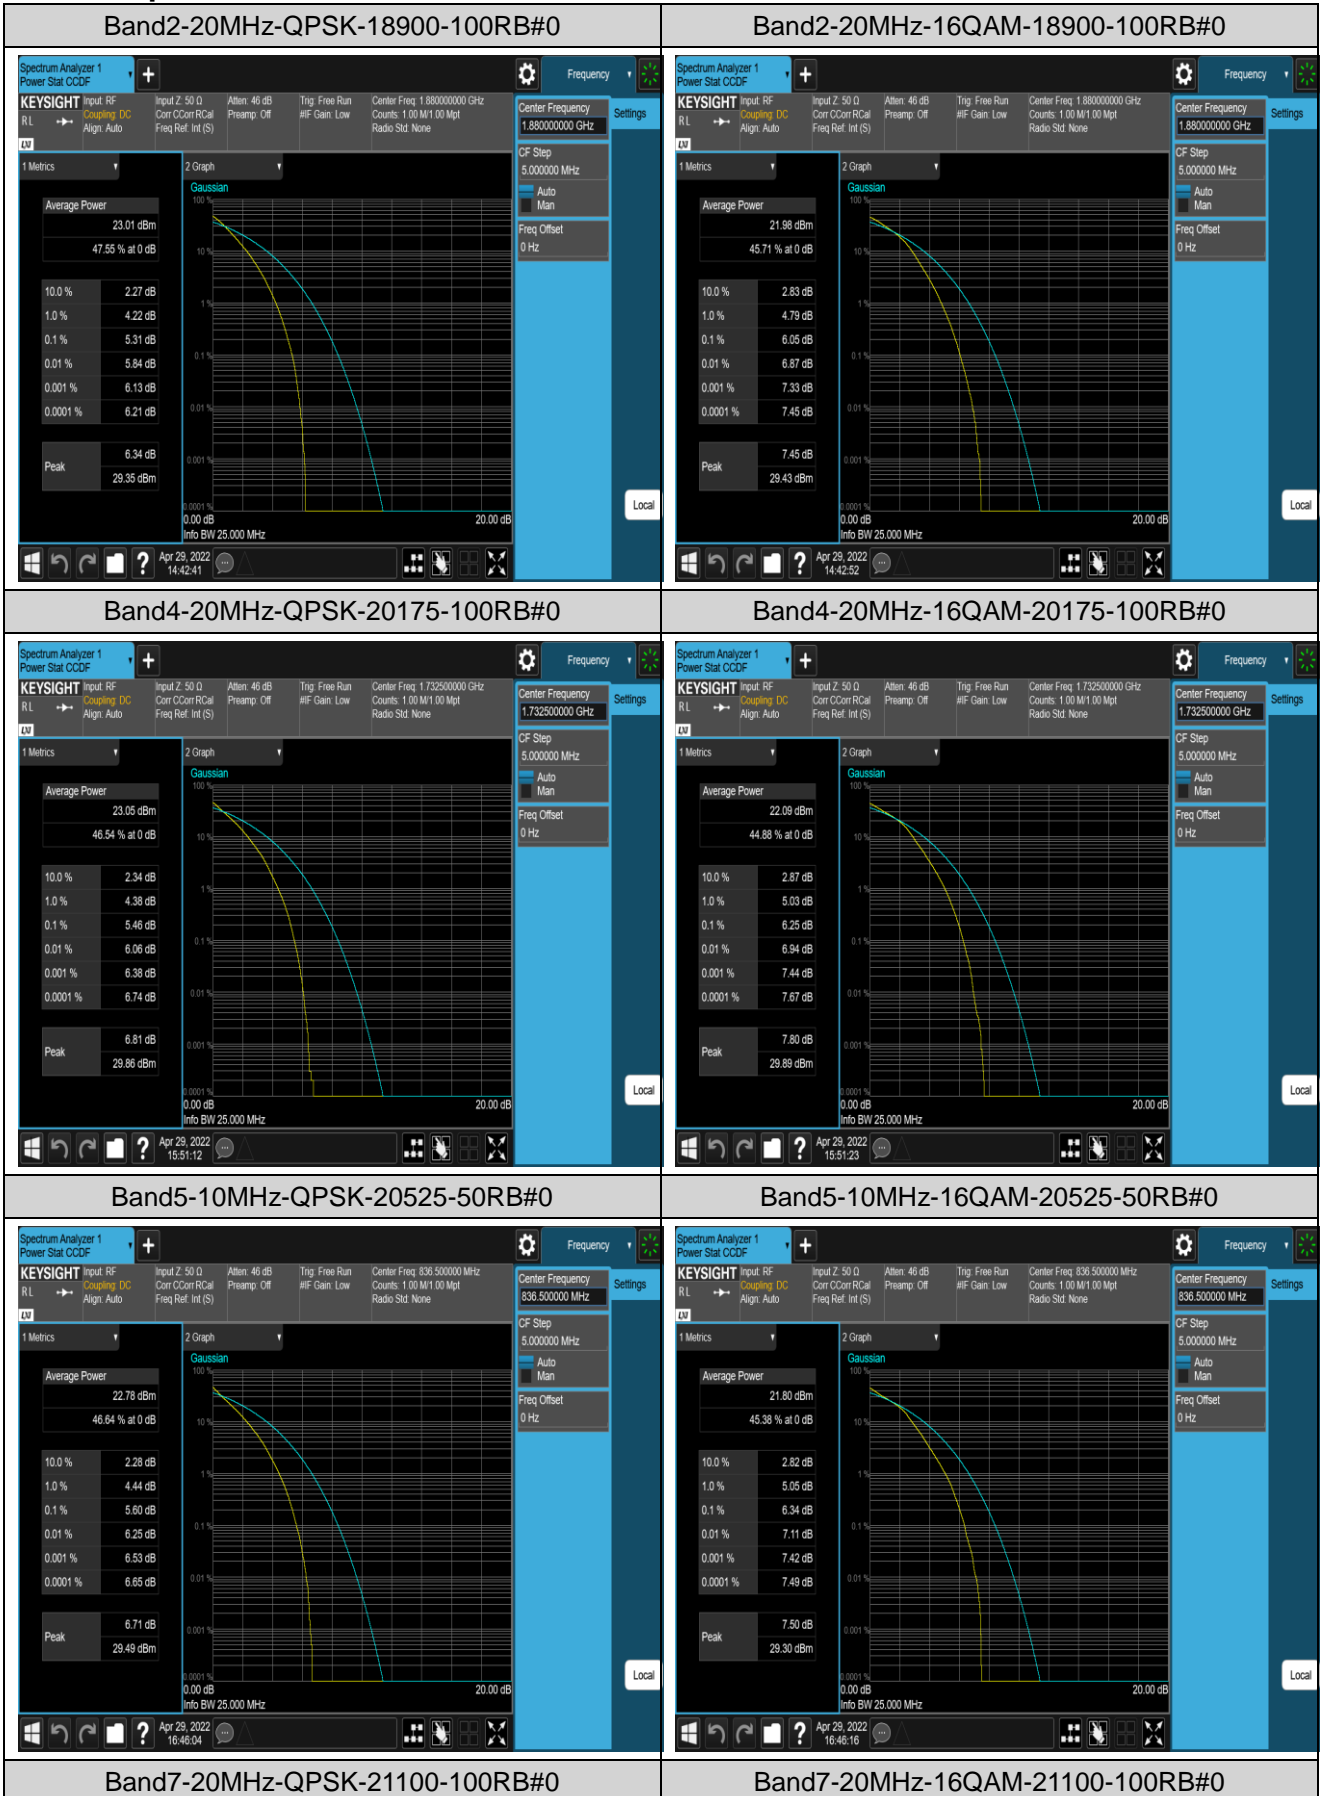

Test Graphs