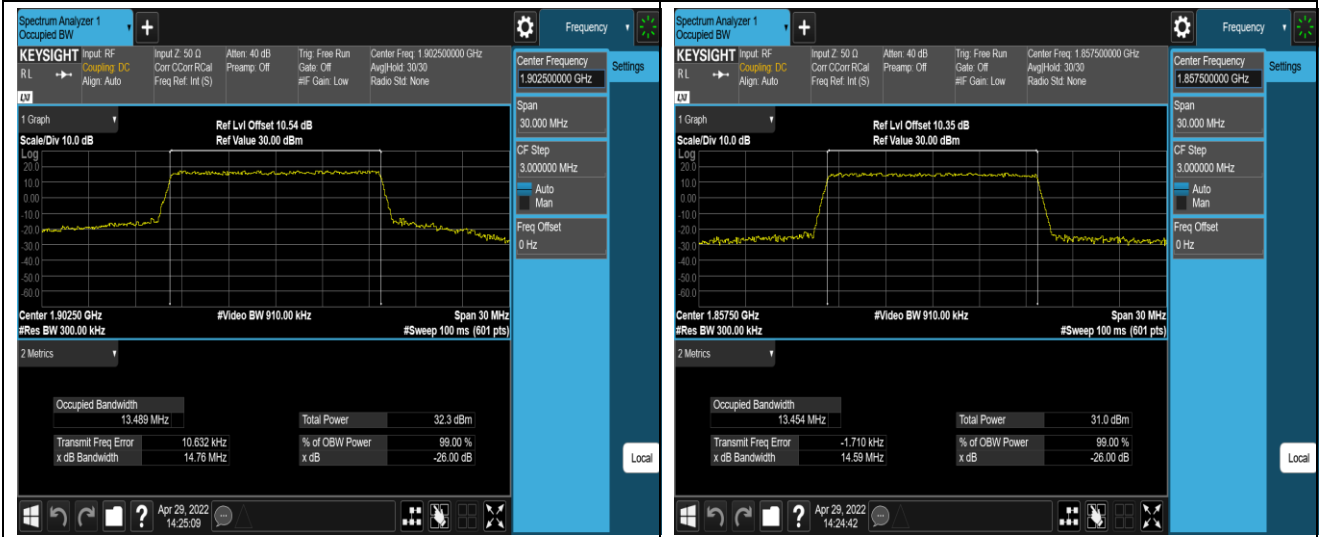

Band2-15MHz-QPSK-19125-75RB#0

Band2-15MHz-16QAM-18675-75RB#0

Band2-15MHz-16QAM-18900-75RB#0

Band2-15MHz-16QAM-19125-75RB#0