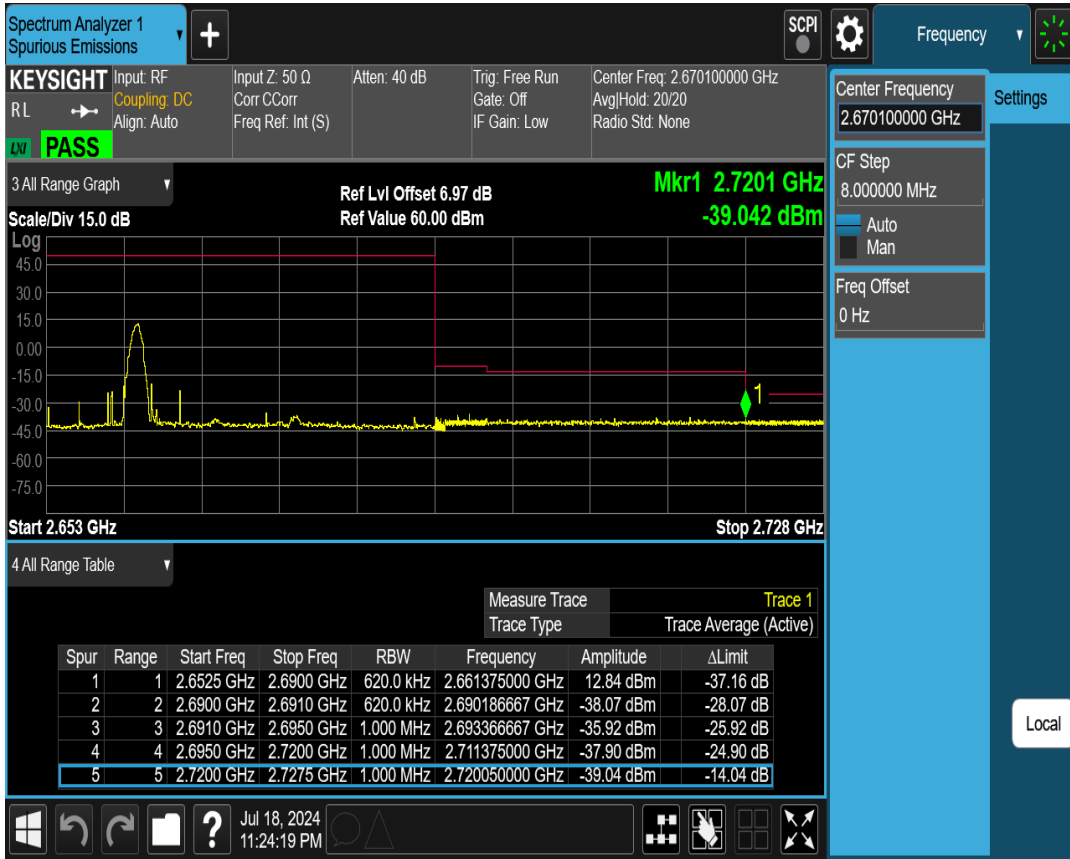

41C 16QAM PCC BW=20MHz Ch=41391 RB=1@0,SCC BW=10MHz Ch=41535 RB=1@49