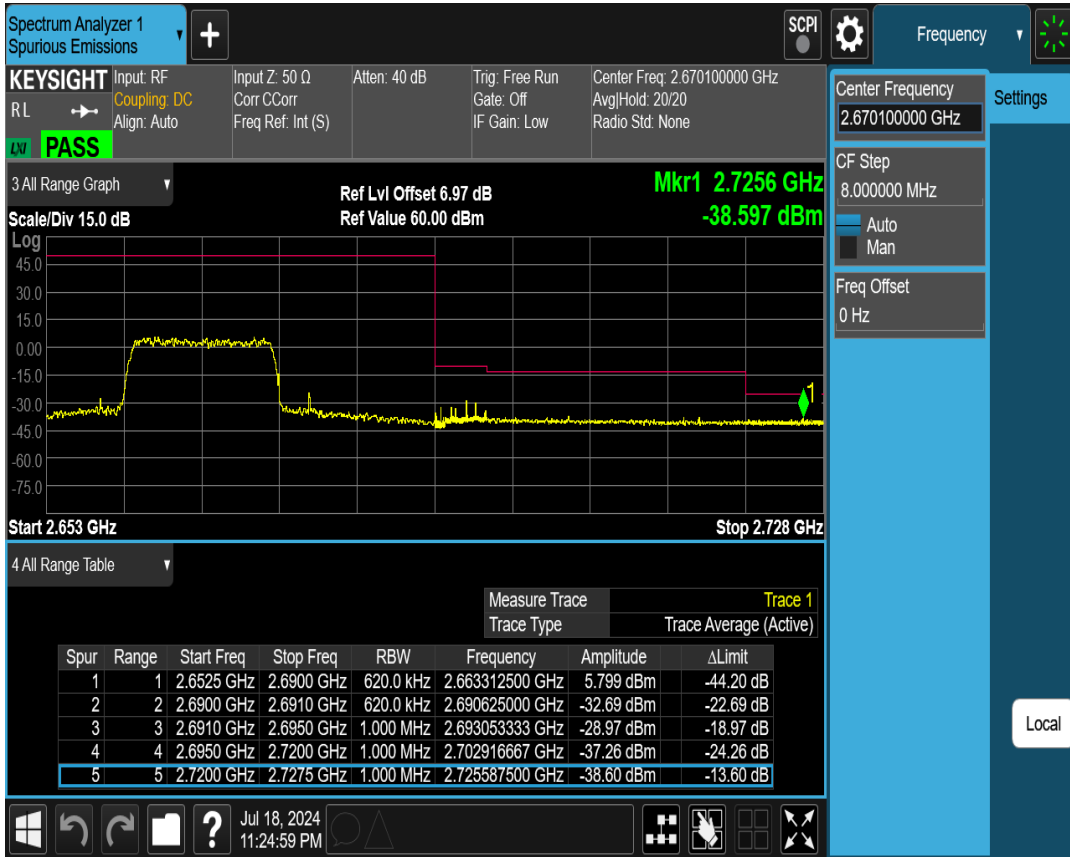

41C 16QAM PCC BW=15MHz Ch=41365 RB=75@0,SCC BW=15MHz Ch=41515 RB=75@0