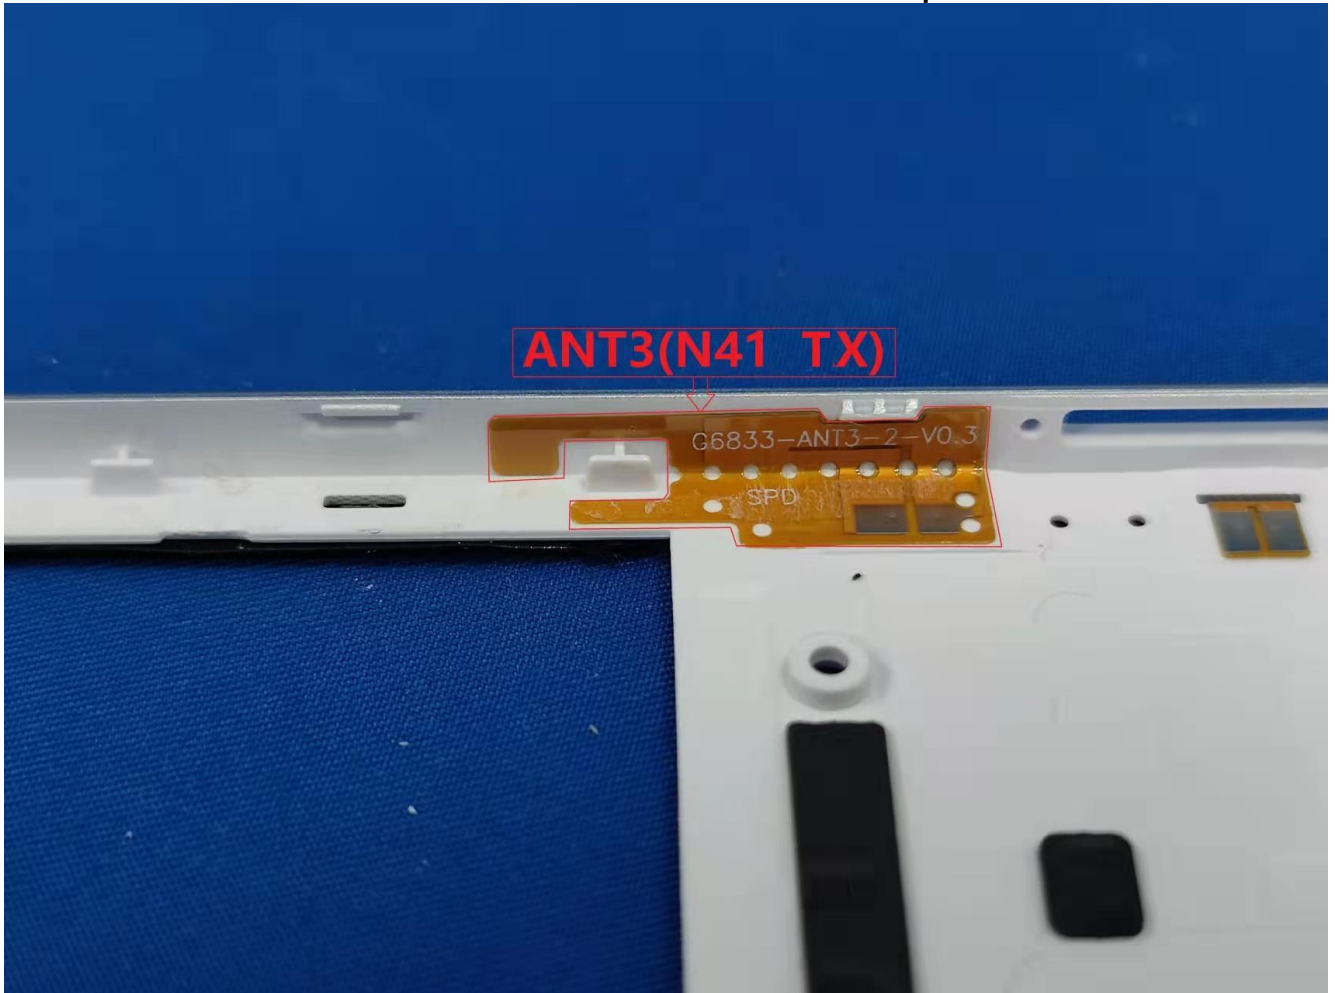

EUT Photos (Model: X671B)

EUT Antenna Locations

SAR Test Setup Photos

Head

Right Cheek

Right Tilted

Left Cheek

Left Tilted

Body

Front side (10mm)

Back side(10mm)

Left side(10mm)

Right side(10mm)

Top side(10mm)

Bottom side(10mm)