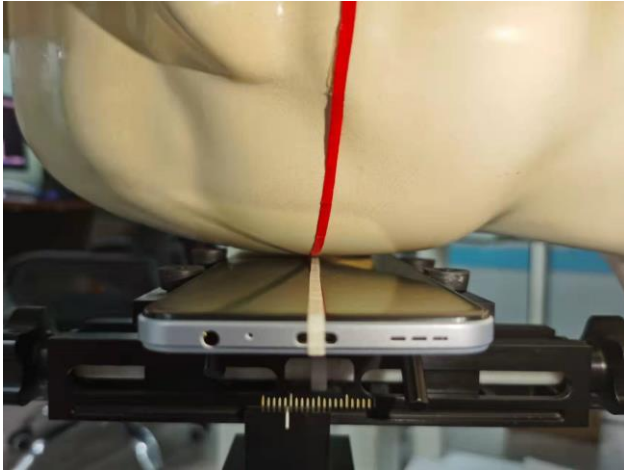

EUT Photos (Model: X671B)

EUT Antenna Locations

SAR Test Setup Photos

Head

Right Cheek

Right Tilted

Left Cheek

Left Tilted

Body

Front side (10mm)

Back side(10mm)

Left side(10mm)

Right side(10mm)

Top side(10mm)

Bottom side(10mm)