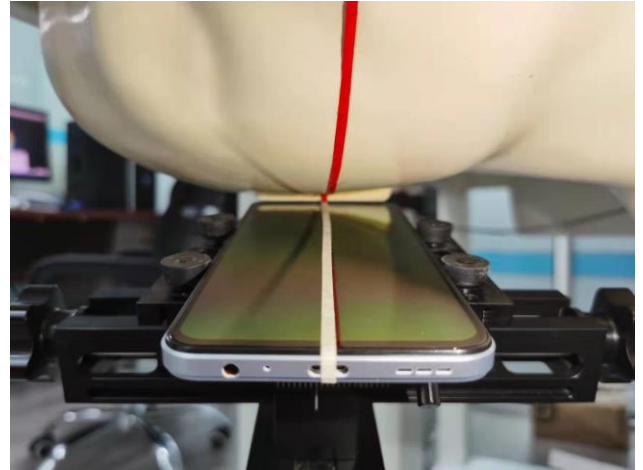

EUT Photos (Model: X671B)

EUT Antenna Locations

SAR Test Setup Photos

Head

Right Cheek

Right Tilted

Left Cheek

Left Tilted

Body

Front side (10mm)

Back side(10mm)

Left side(10mm)

Right side(10mm)

Top side(10mm)

Bottom side(10mm)