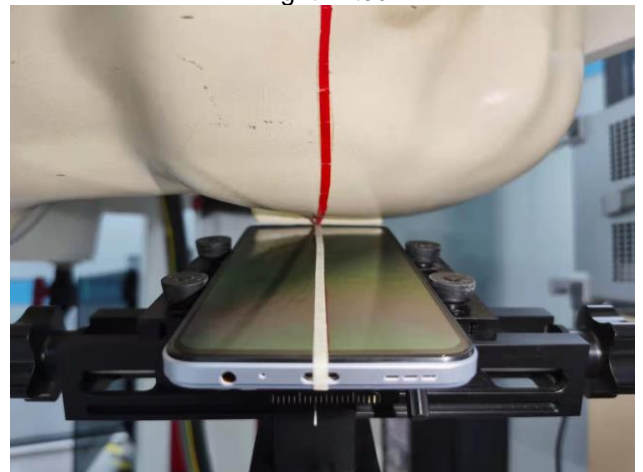

EUT Photos (Model: X671B)

EUT Antenna Locations

SAR Test Setup Photos

Head

Right Cheek

Right Tilted

Left Cheek

Left Tilted

Body

Front side (10mm)

Back side(10mm)

Left side(10mm)

Right side(10mm)

Top side(10mm)

Bottom side(10mm)