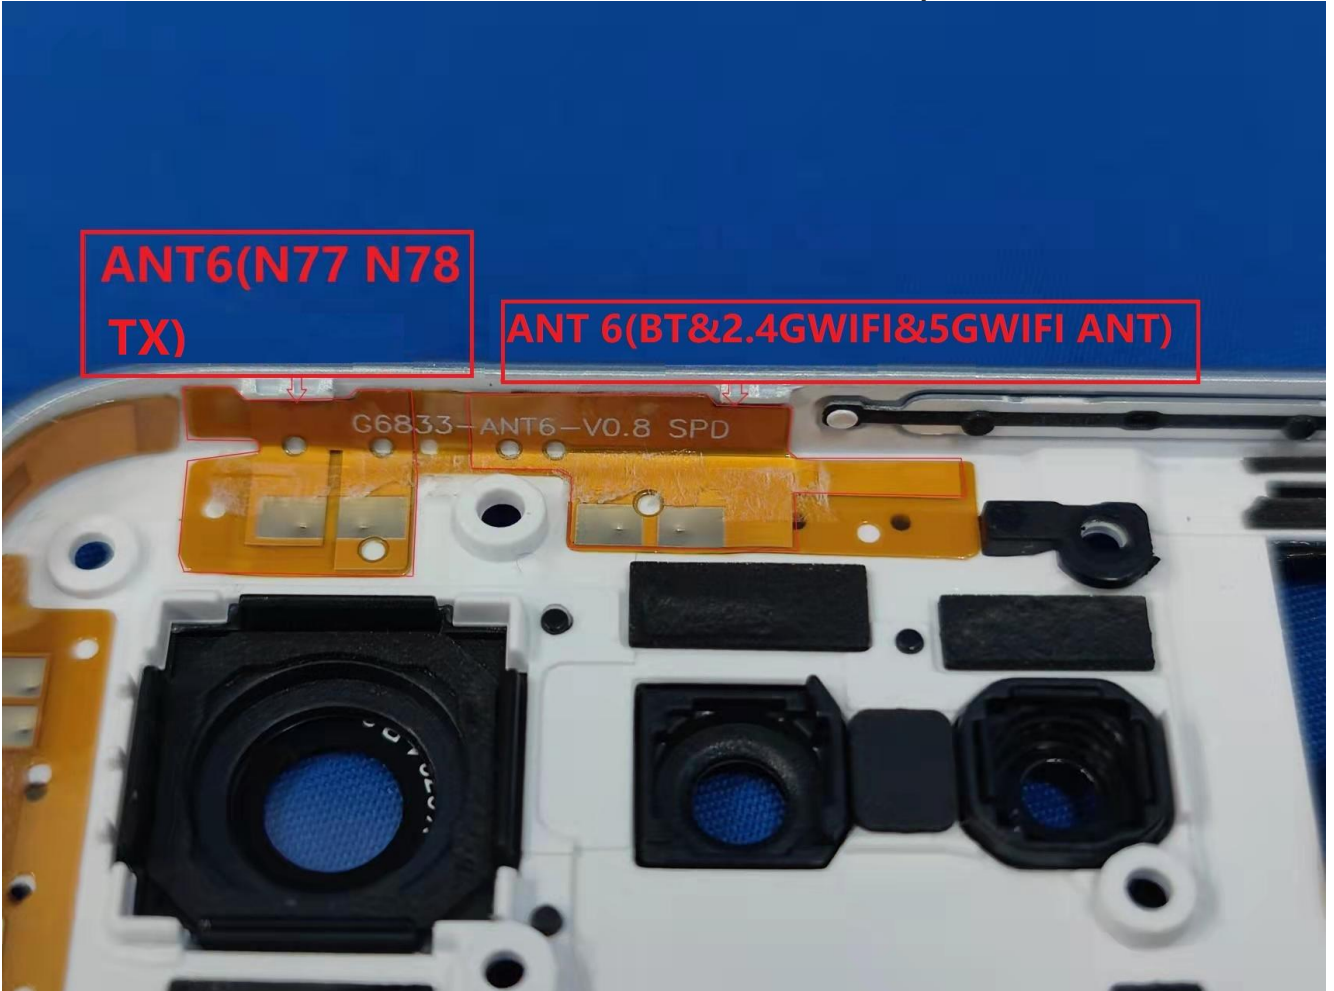

EUT Photos (Model: X671B)

EUT Antenna Locations

SAR Test Setup Photos

Head

Right Cheek

Right Tilted

Left Cheek

Left Tilted

Body

Front side (10mm)

Back side(10mm)

Left side(10mm)

Right side(10mm)

Top side(10mm)

Bottom side(10mm)