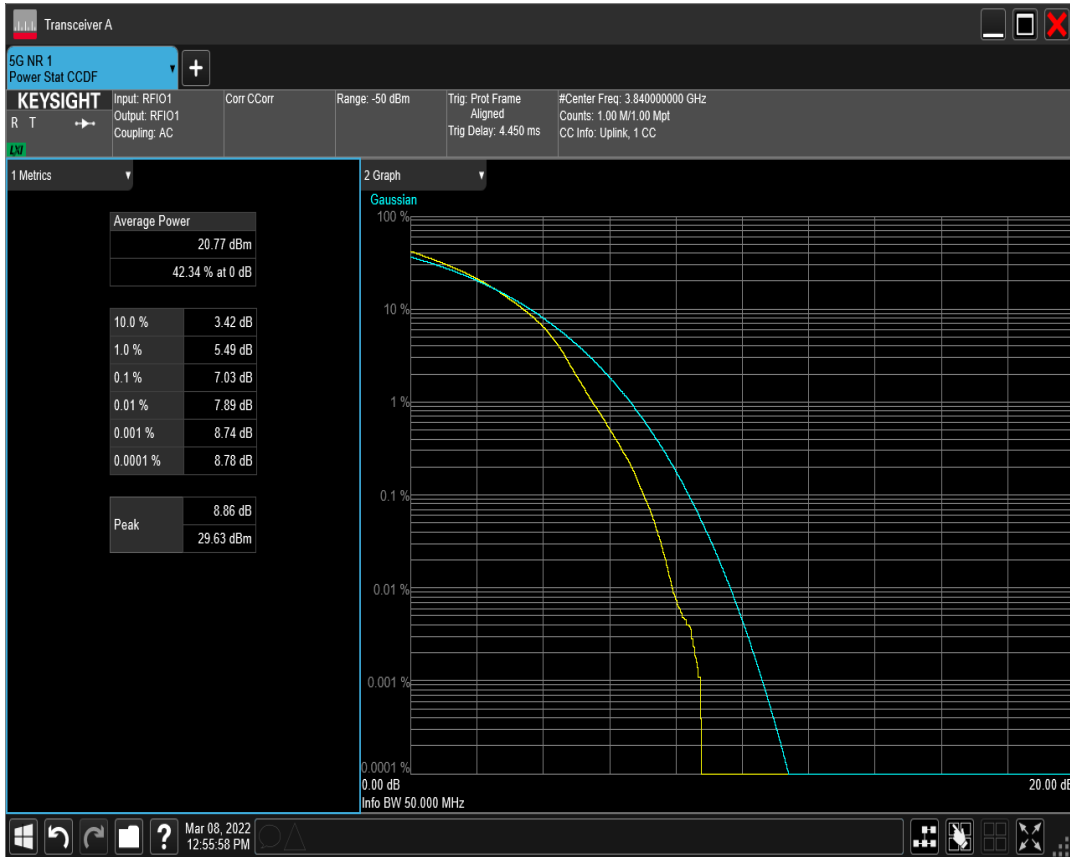

n77(3700-3980) SCS=30kHz DFT_QAM256 BW=50MHz Channel=656000 RB=128@0

n77(3700-3980) SCS=30kHz DFT_BPSK BW=60MHz Channel=656000 RB=162@0