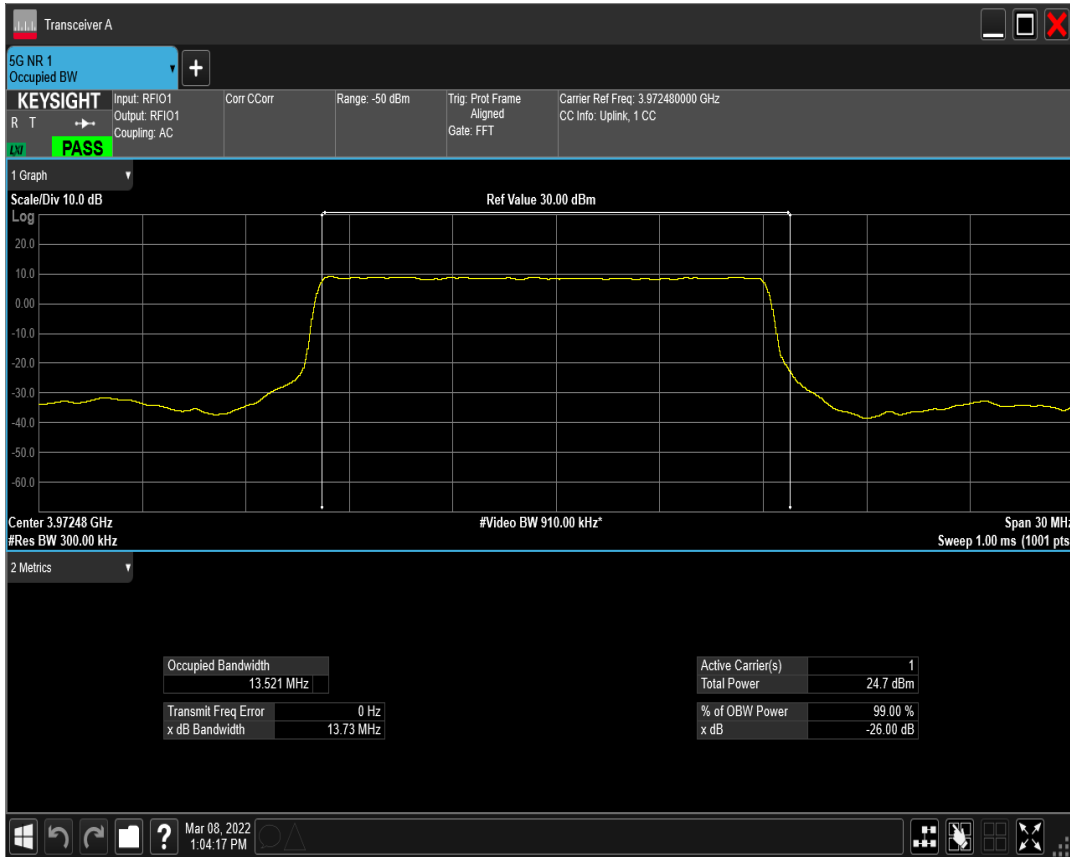

n77(3700-3980) SCS=30kHz DFT_BPSK BW=15MHz Channel=664832 RB=36@0

n77(3700-3980) SCS=30kHz DFT_QPSK BW=15MHz Channel=664832 RB=36@0