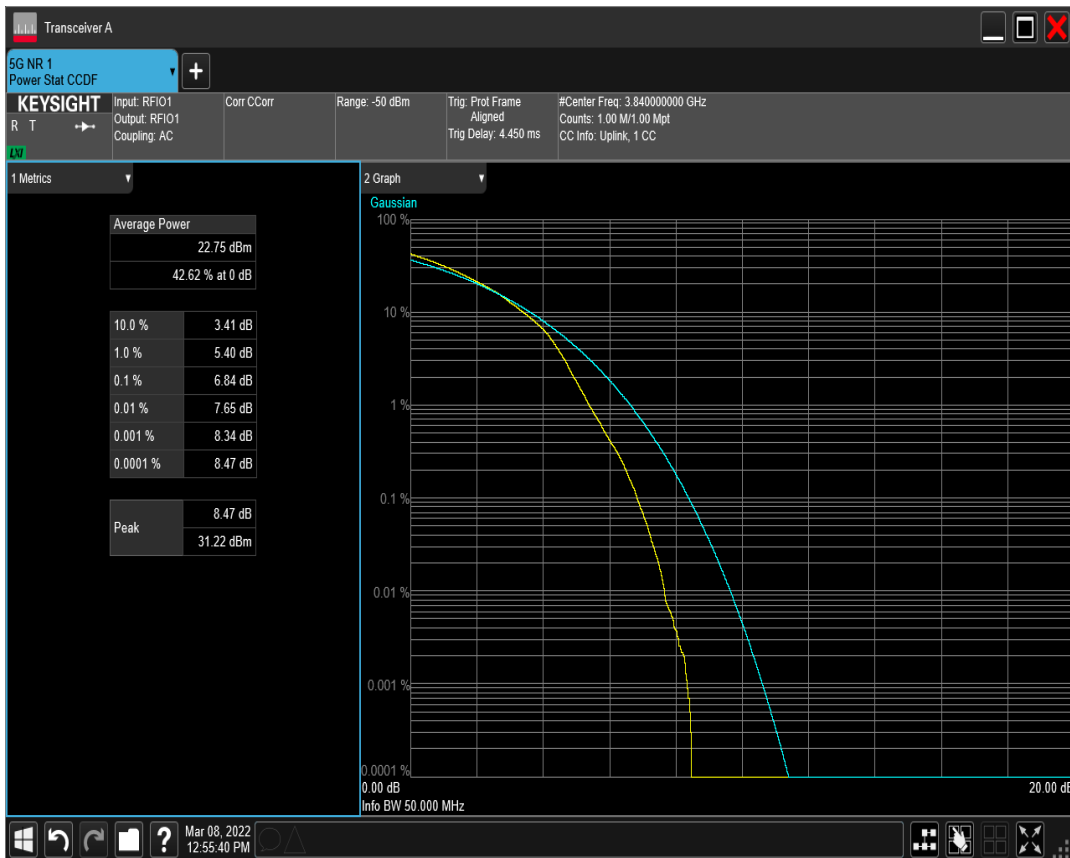

n77(3700-3980) SCS=30kHz DFT\_QPSK BW=50MHz Channel=656000 RB=128@0

n77(3700-3980) SCS=30kHz DFT\_QAM16 BW=50MHz Channel=656000 RB=128@0

n77(3700-3980) SCS=30kHz DFT\_QAM64 BW=50MHz Channel=656000 RB=128@0