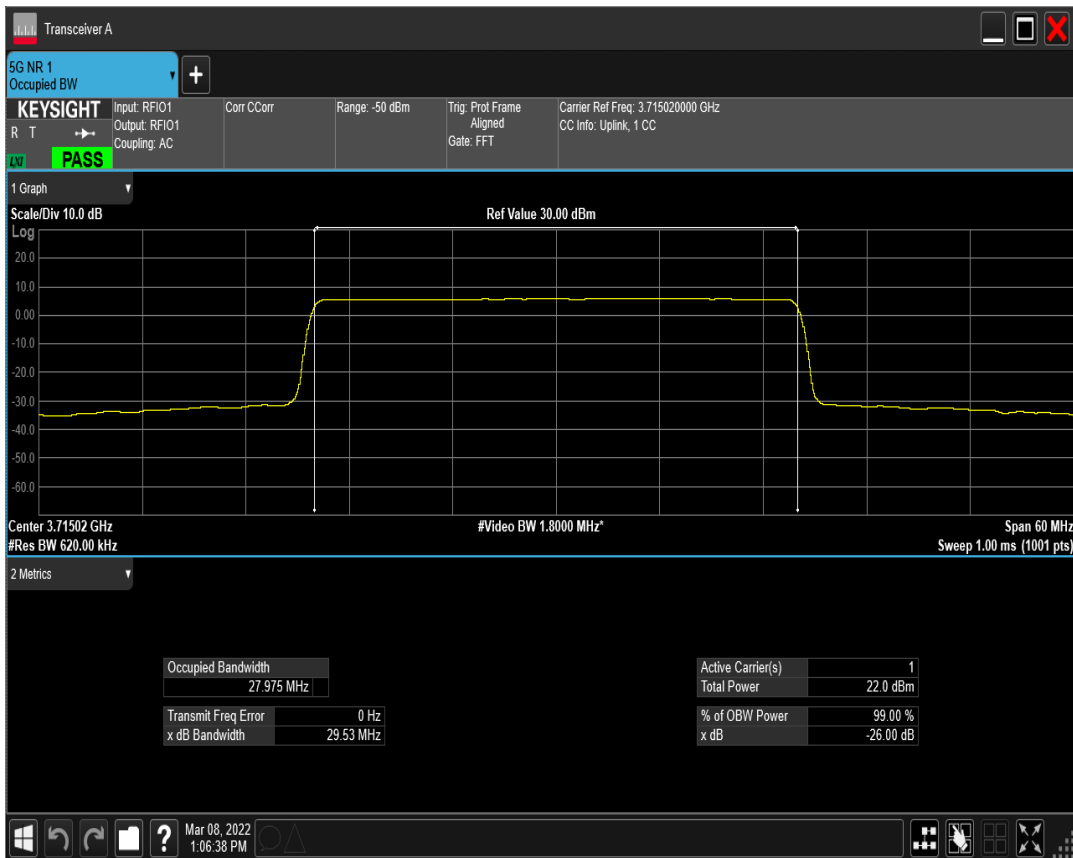

n77(3700-3980) SCS=30kHz CP_QPSK BW=30MHz Channel=647668 RB=78@0