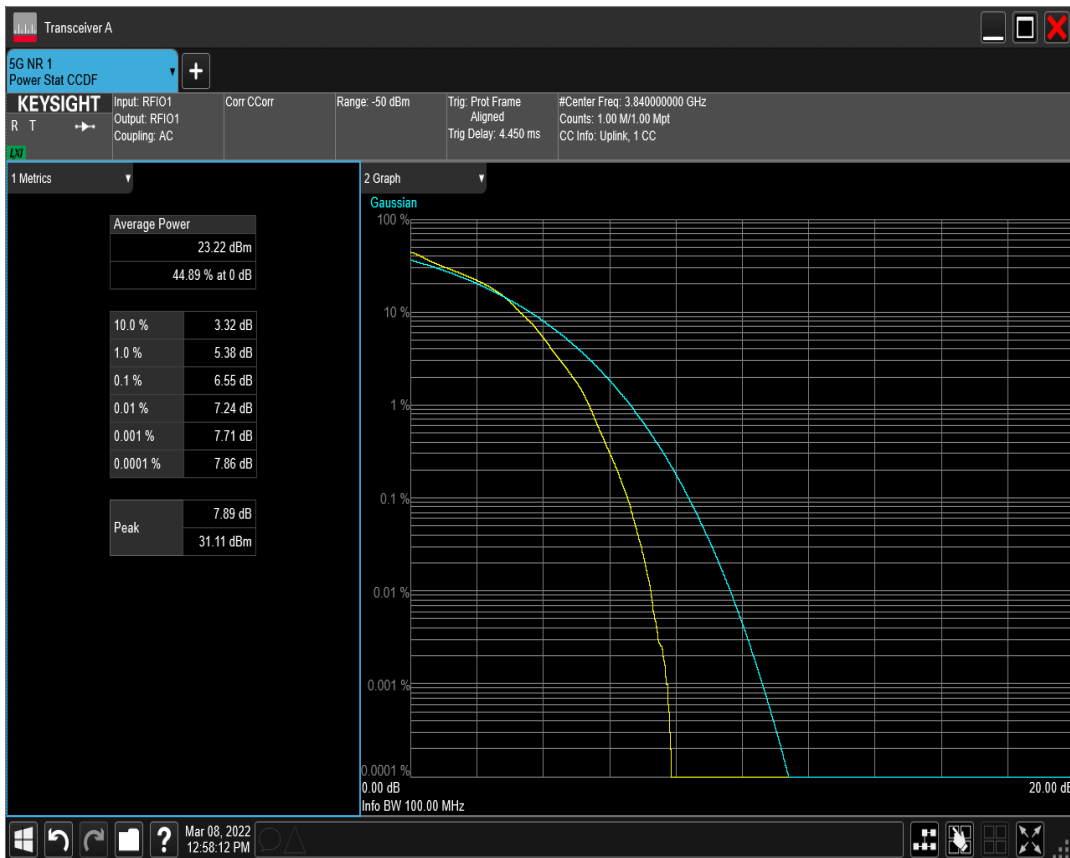

n77(3700-3980) SCS=30kHz DFT_QAM16 BW=80MHz Channel=656000 RB=216@0