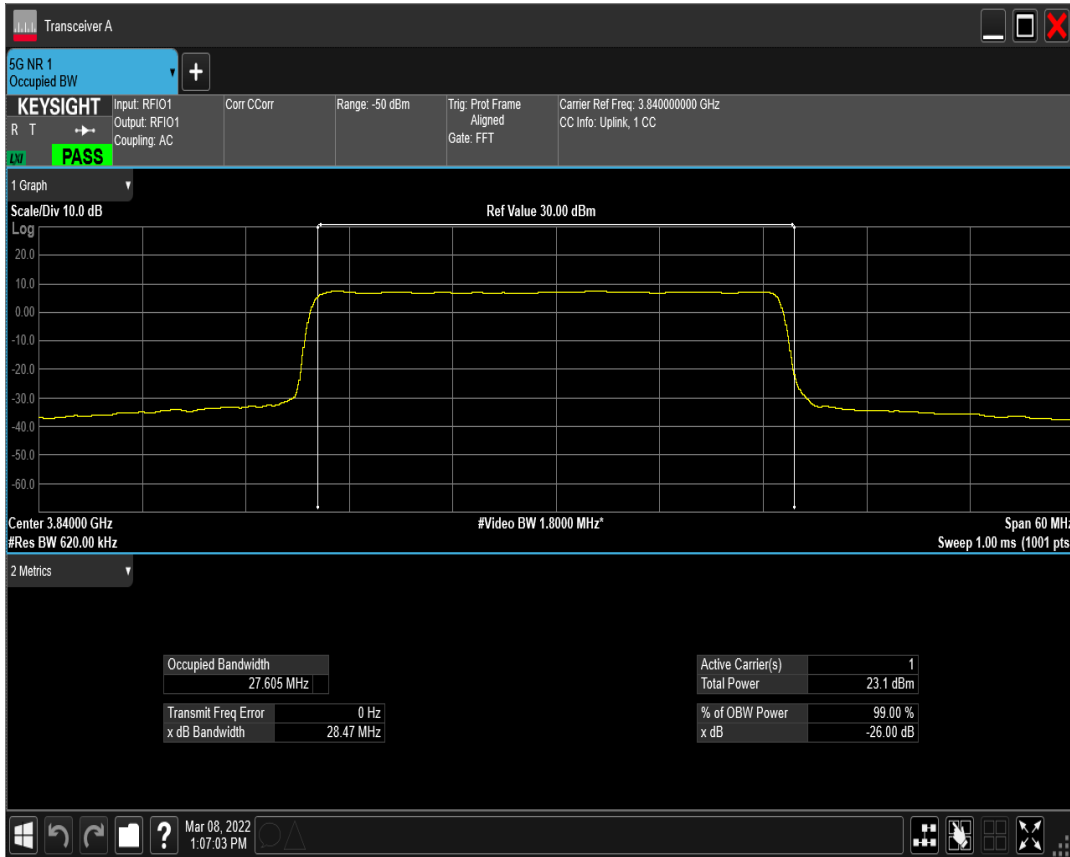

n77(3700-3980) SCS=30kHz DFT_QAM64 BW=30MHz Channel=656000 RB=75@0

n77(3700-3980) SCS=30kHz DFT_QAM256 BW=30MHz Channel=656000 RB=75@0