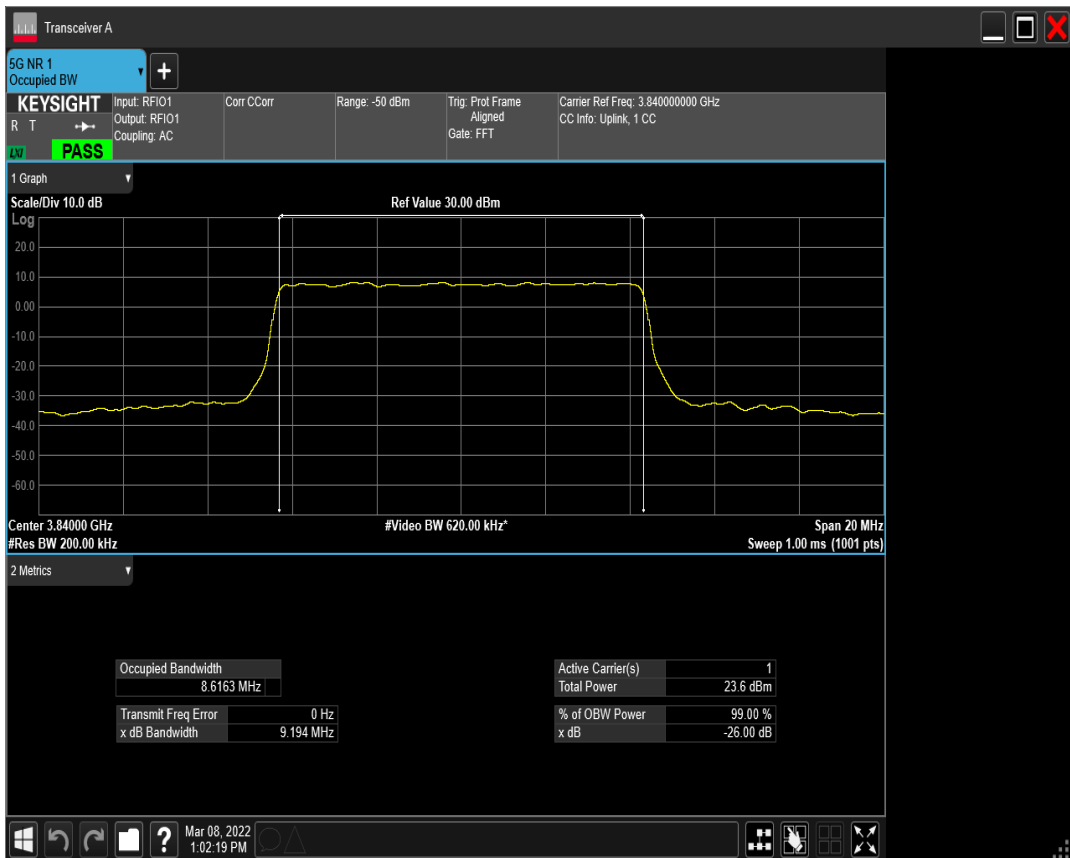

n77(3700-3980) SCS=30kHz DFT_QAM16 BW=10MHz Channel=656000 RB=24@0