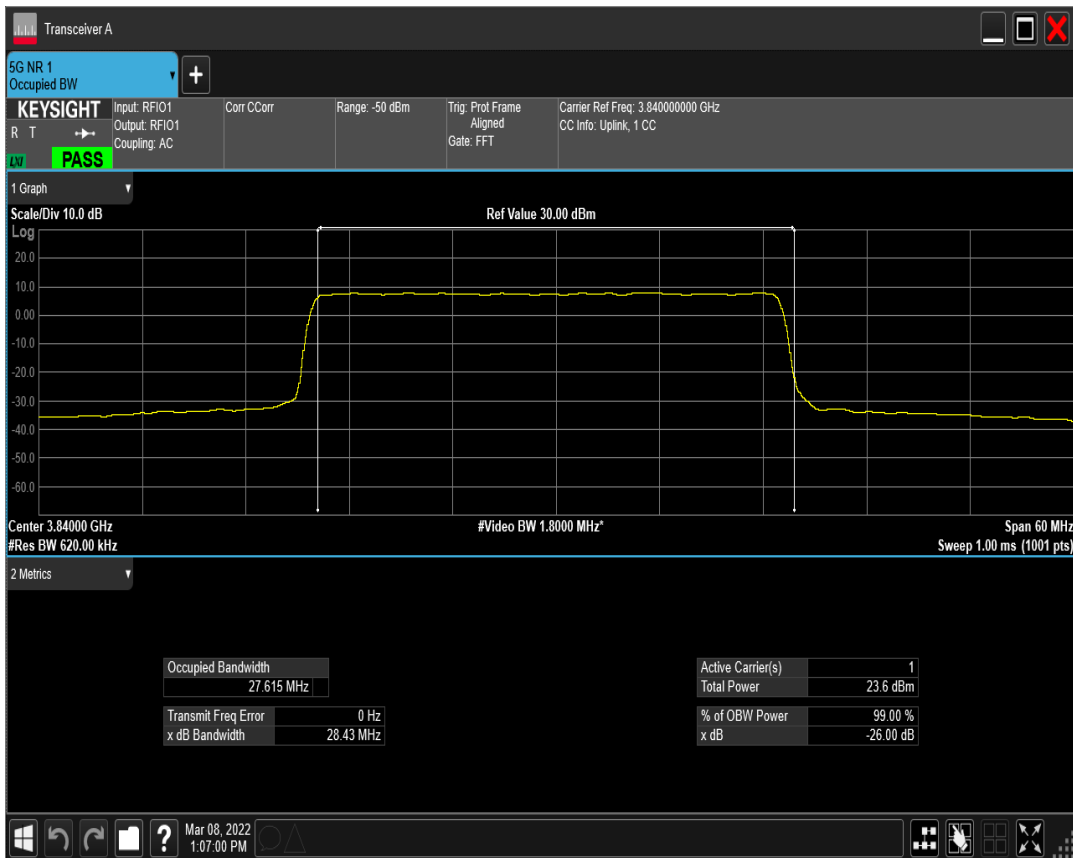

n77(3700-3980) SCS=30kHz DFT_QAM16 BW=30MHz Channel=656000 RB=75@0