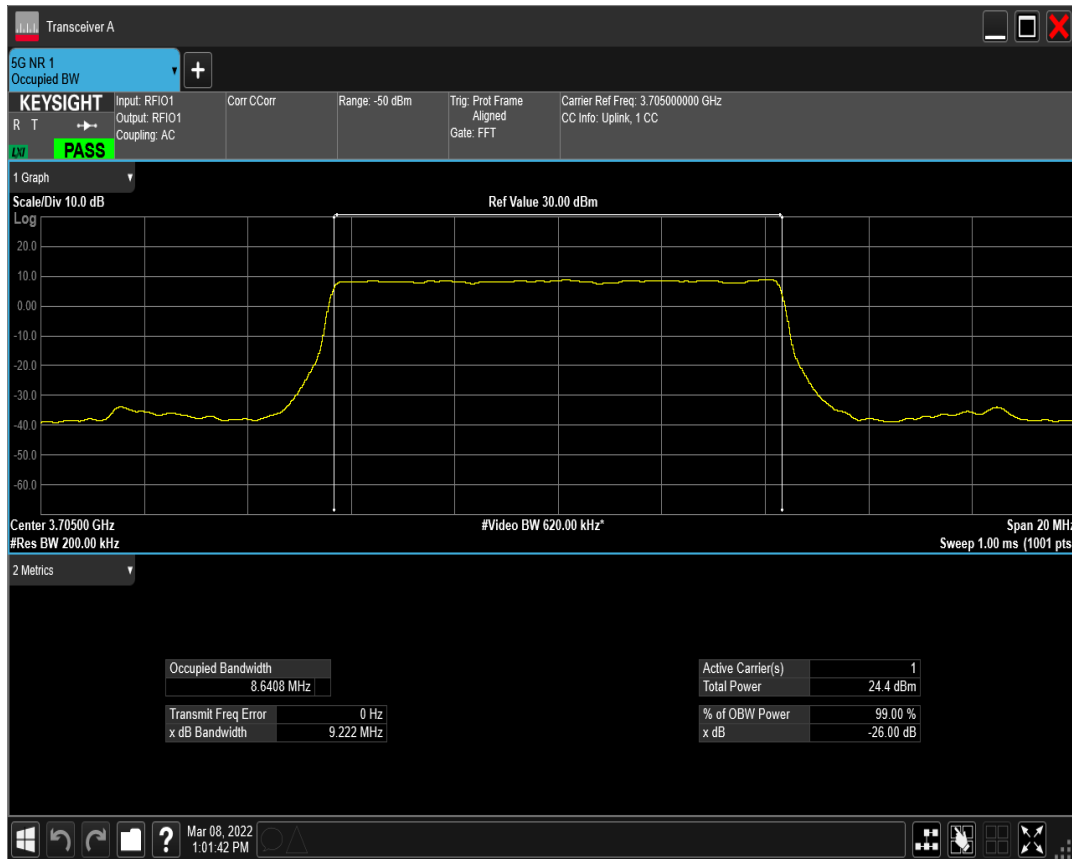

n77(3700-3980)	30	100	650000	270@0	DFT_QAM64	96.600	101.600	PASS
n77(3700-3980)	30	100	650000	270@0	DFT_QAM256	96.870	101.640	PASS
n77(3700-3980)	30	100	650000	273@0	CP_QPSK	97.640	102.710	PASS
n77(3700-3980)	30	100	656000	270@0	DFT_BPSK	96.800	101.590	PASS
n77(3700-3980)	30	100	656000	270@0	DFT_QPSK	96.810	101.580	PASS
n77(3700-3980)	30	100	656000	270@0	DFT_QAM16	96.810	101.610	PASS
n77(3700-3980)	30	100	656000	270@0	DFT_QAM64	96.850	101.620	PASS
n77(3700-3980)	30	100	656000	270@0	DFT_QAM256	96.600	101.590	PASS
n77(3700-3980)	30	100	656000	273@0	CP_QPSK	97.650	102.700	PASS
n77(3700-3980)	30	100	662000	270@0	DFT_BPSK	96.830	101.620	PASS
n77(3700-3980)	30	100	662000	270@0	DFT_QPSK	96.830	101.600	PASS
n77(3700-3980)	30	100	662000	270@0	DFT_QAM16	96.810	101.600	PASS
n77(3700-3980)	30	100	662000	270@0	DFT_QAM64	96.870	101.650	PASS
n77(3700-3980)	30	100	662000	270@0	DFT_QAM256	96.810	101.590	PASS
n77(3700-3980)	30	100	662000	273@0	CP_QPSK	97.660	102.710	PASS

n77(3700-3980) SCS=30kHz DFT_BPSK BW=10MHz Channel=647000 RB=24@0