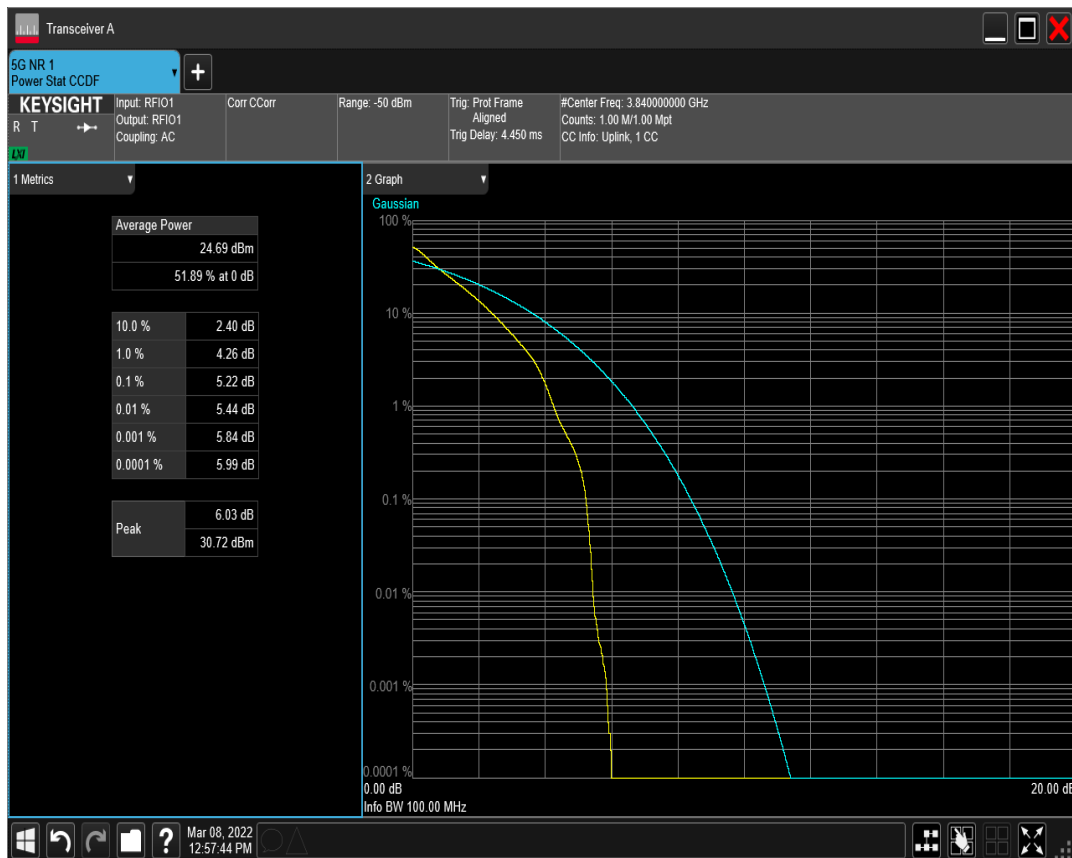

n77(3700-3980) SCS=30kHz DFT_BPSK BW=80MHz Channel=656000 RB=216@0

n77(3700-3980) SCS=30kHz DFT_QPSK BW=80MHz Channel=656000 RB=216@0