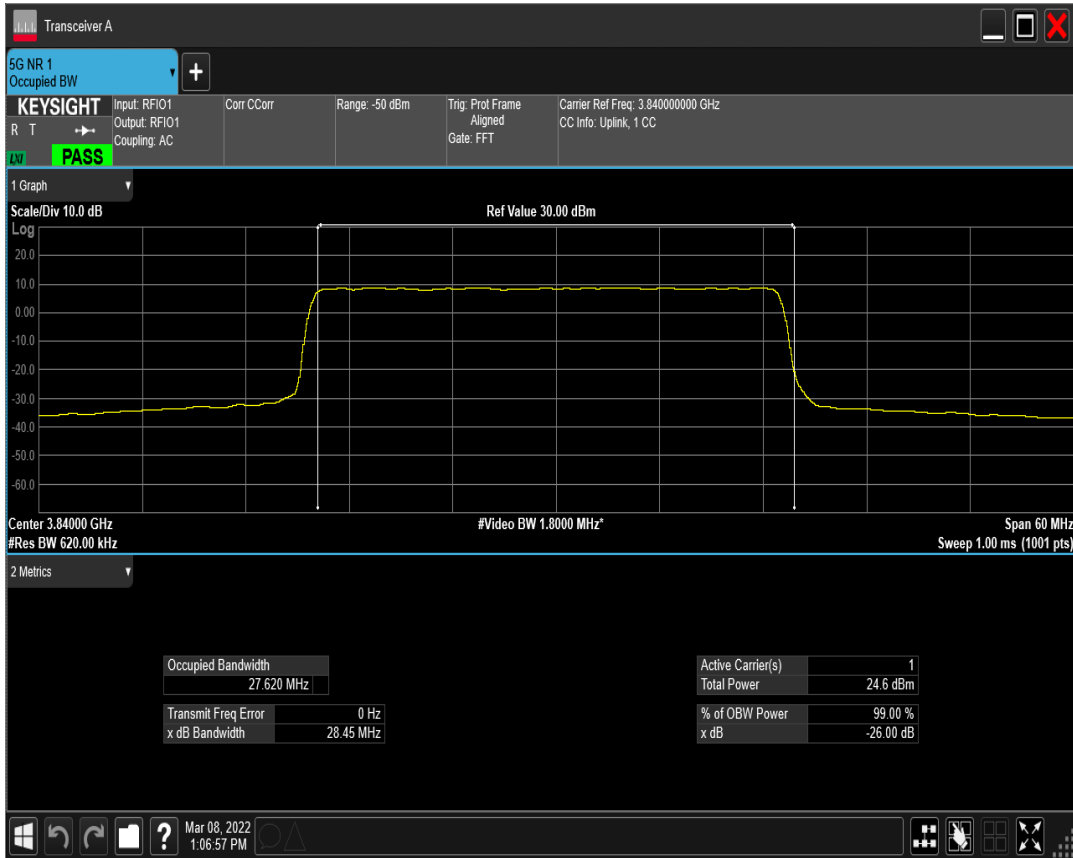

n77(3700-3980) SCS=30kHz DFT\_QAM256 BW=30MHz Channel=647668 RB=75@0

n77(3700-3980) SCS=30kHz CP\_QPSK BW=30MHz Channel=647668 RB=78@0

n77(3700-3980) SCS=30kHz DFT\_BPSK BW=30MHz Channel=656000 RB=75@0

n77(3700-3980) SCS=30kHz DFT\_QPSK BW=30MHz Channel=656000 RB=75@0