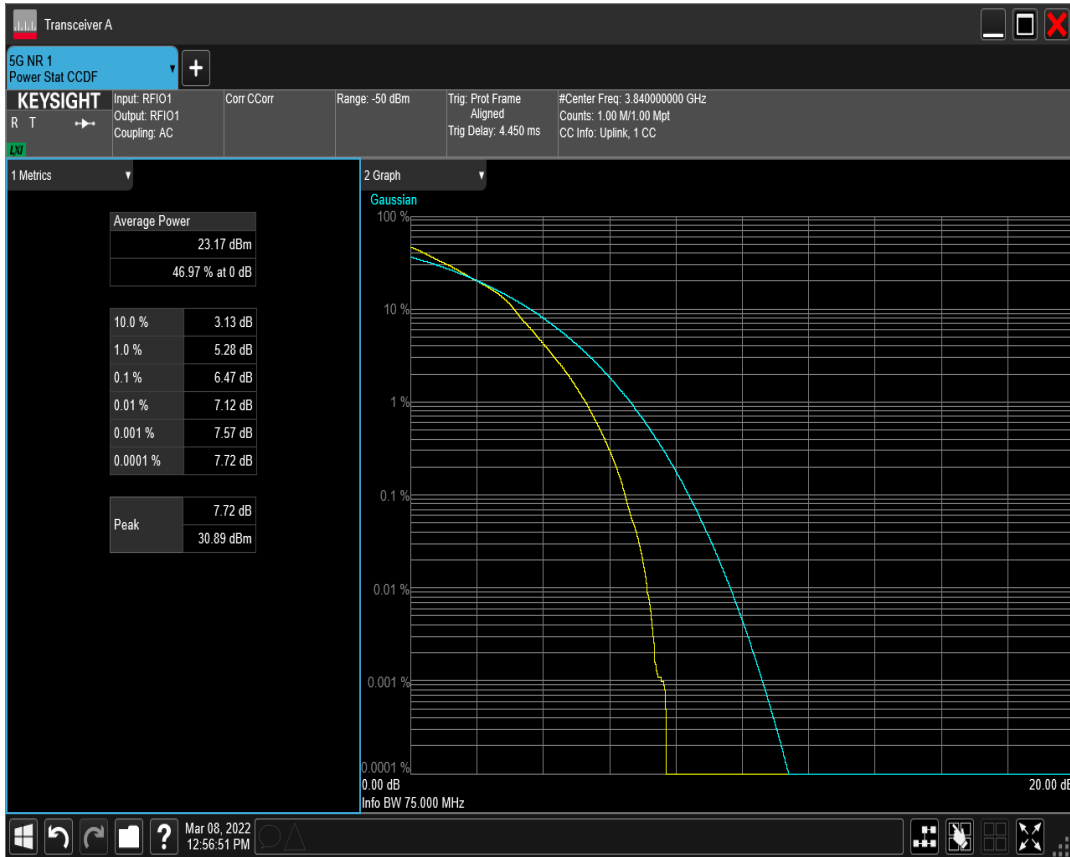

n77(3700-3980) SCS=30kHz DFT_QAM16 BW=60MHz Channel=656000 RB=162@0

n77(3700-3980) SCS=30kHz DFT_QAM64 BW=60MHz Channel=656000 RB=162@0