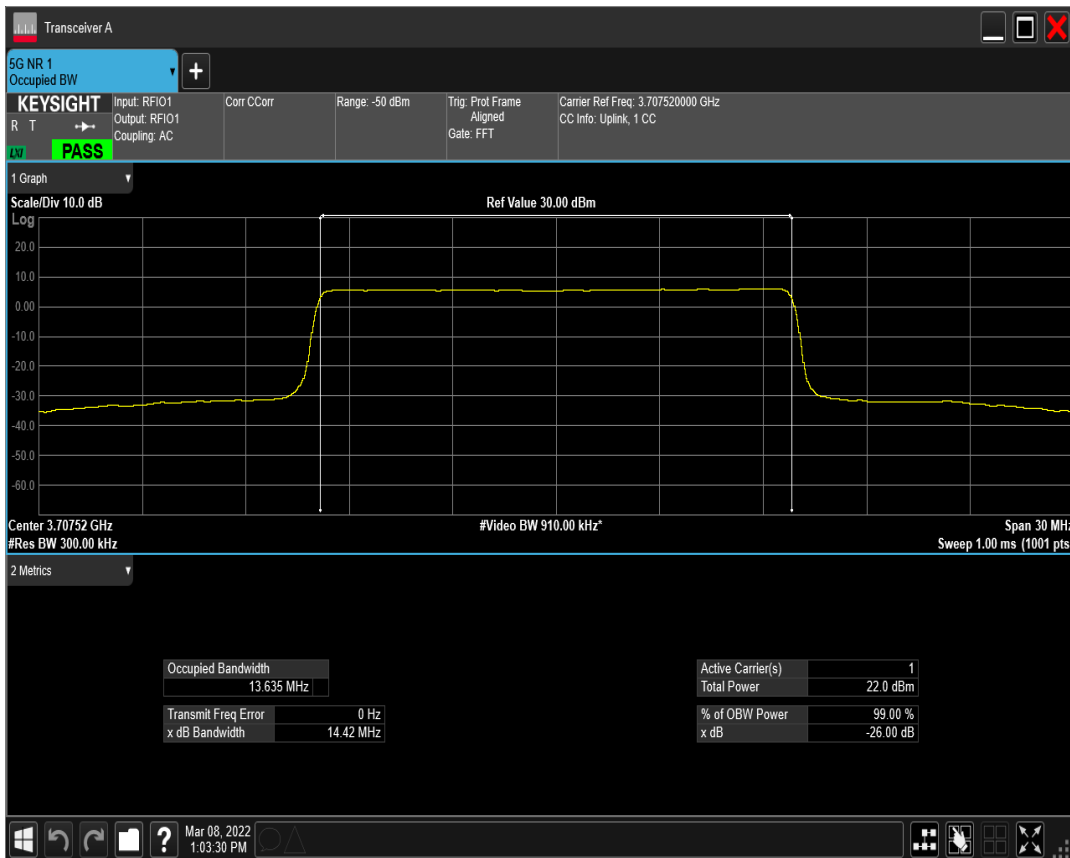

n77(3700-3980) SCS=30kHz CP_QPSK BW=15MHz Channel=647168 RB=38@0