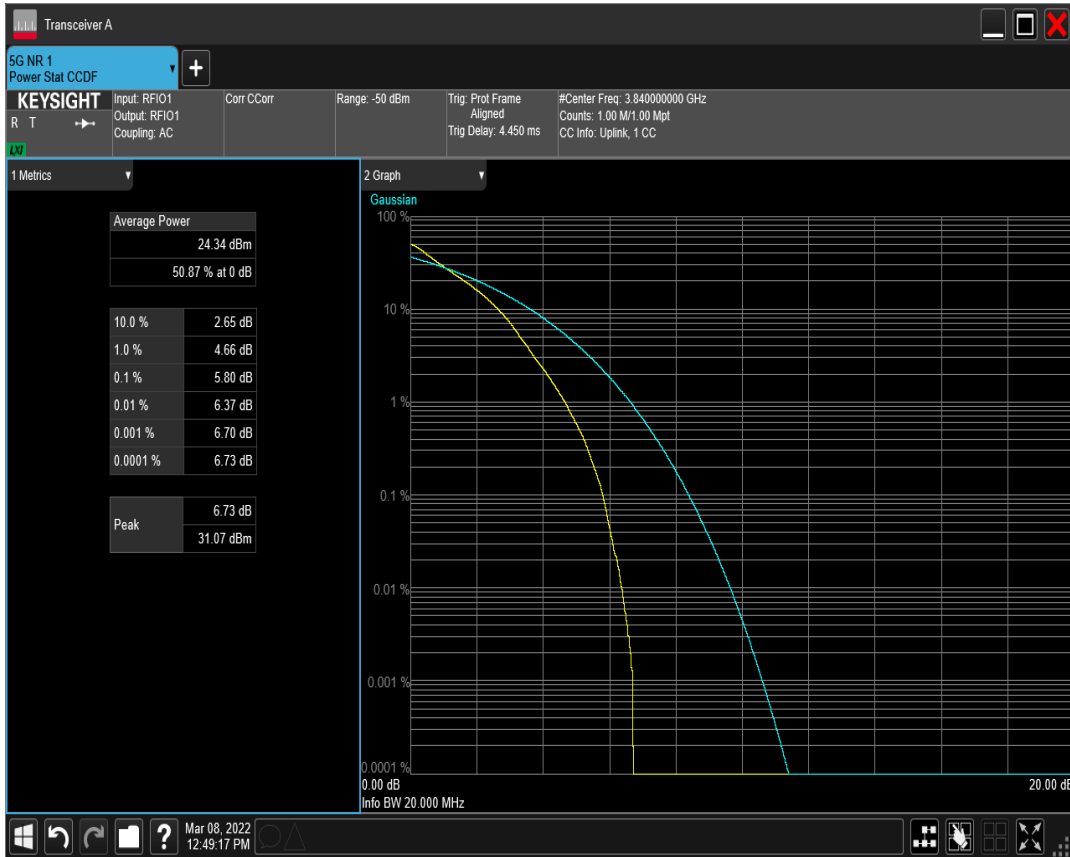

n77(3700-3980) SCS=30kHz DFT_QPSK BW=20MHz Channel=656000 RB=50@0

n77(3700-3980) SCS=30kHz DFT_QAM16 BW=20MHz Channel=656000 RB=50@0