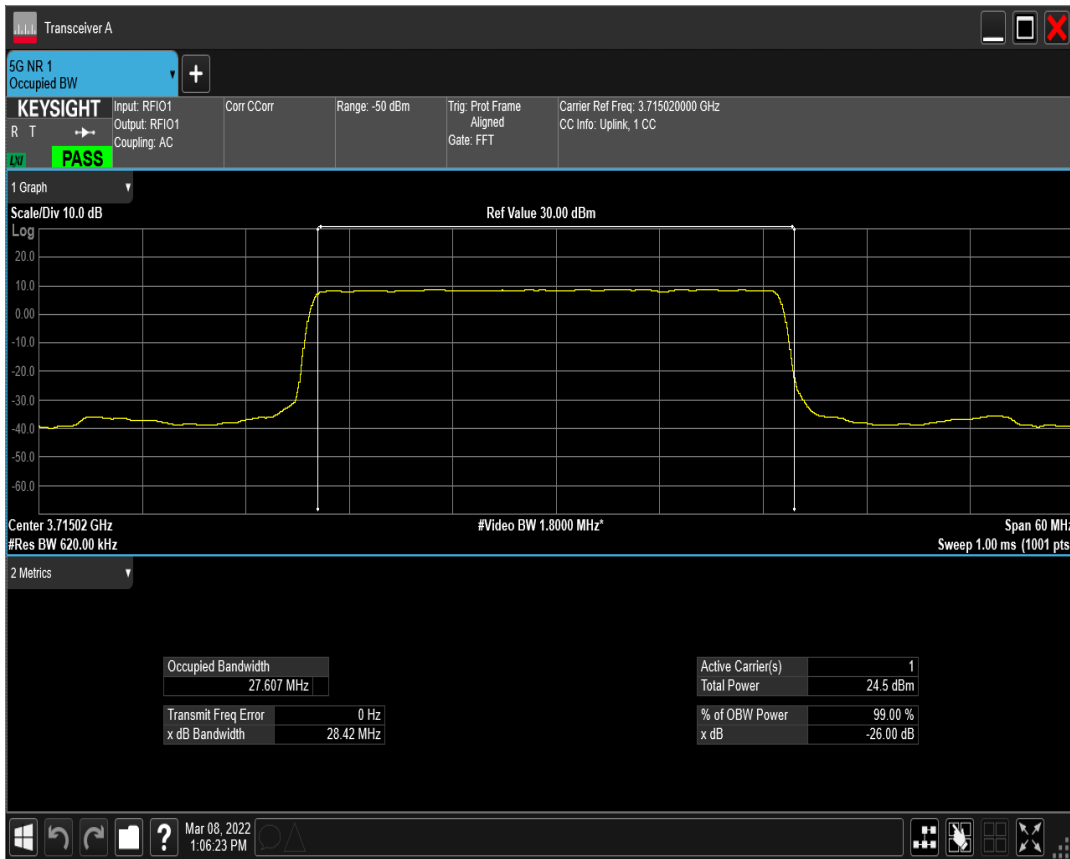

n77(3700-3980) SCS=30kHz DFT_BPSK BW=30MHz Channel=647668 RB=75@0

n77(3700-3980) SCS=30kHz DFT_QPSK BW=30MHz Channel=647668 RB=75@0