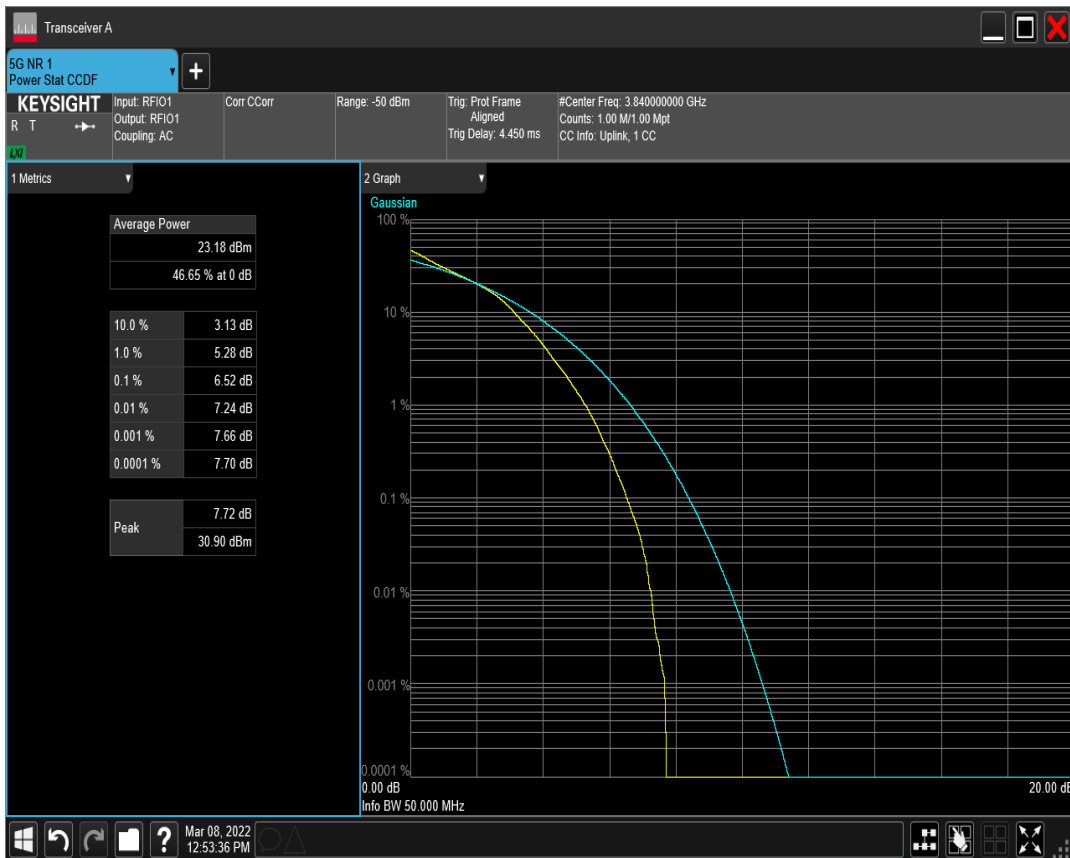

n77(3700-3980) SCS=30kHz DFT_QAM16 BW=40MHz Channel=656000 RB=100@0