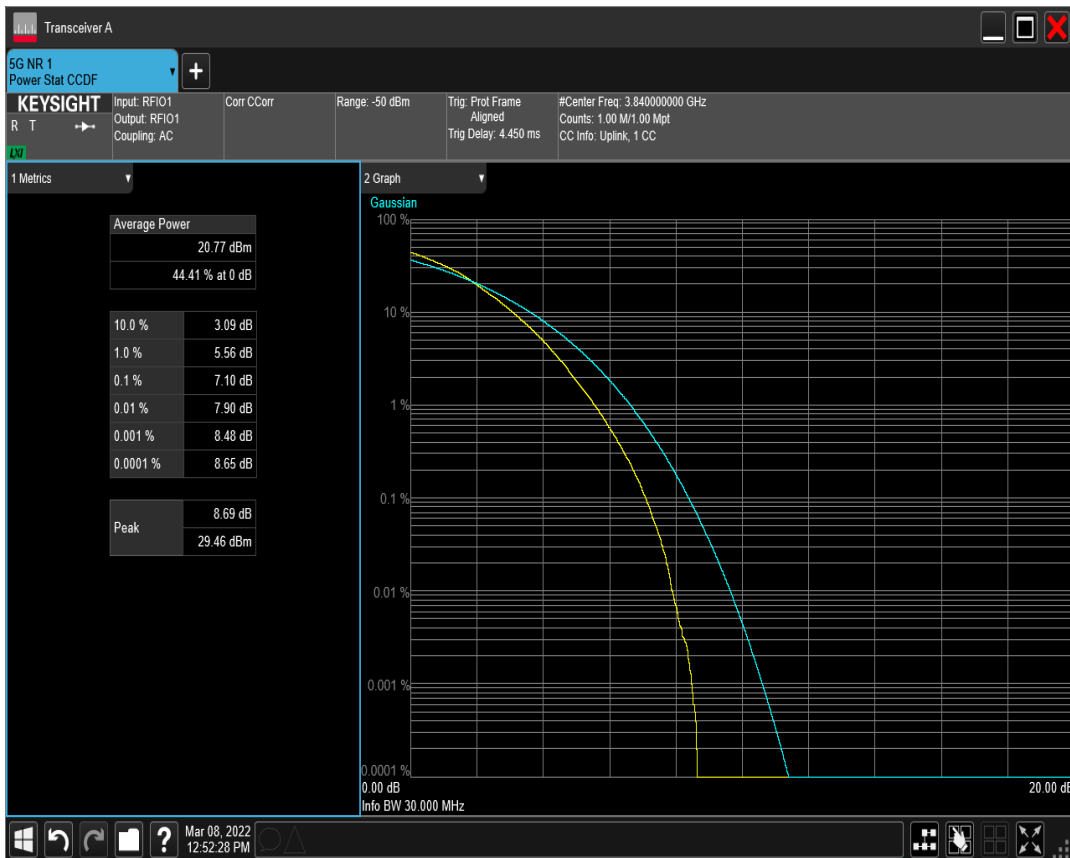

n77(3700-3980) SCS=30kHz DFT_QAM256 BW=30MHz Channel=656000 RB=75@0