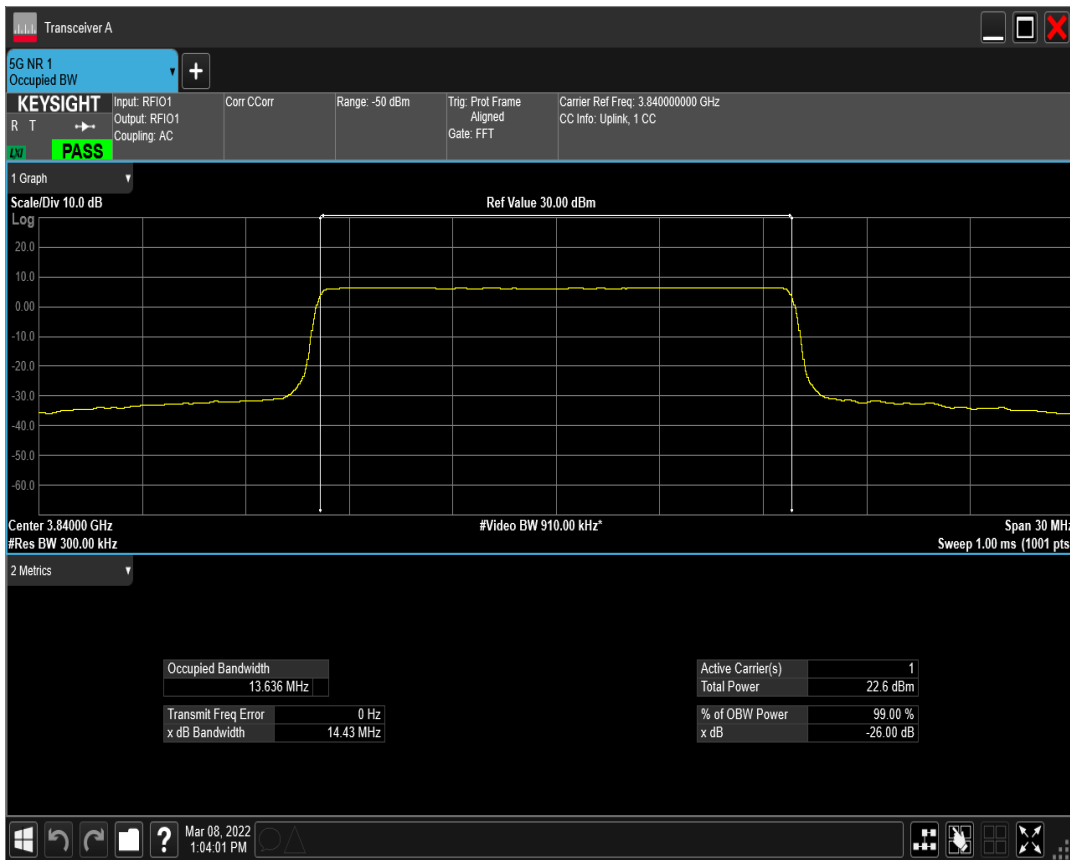

n77(3700-3980) SCS=30kHz CP_QPSK BW=15MHz Channel=656000 RB=38@0