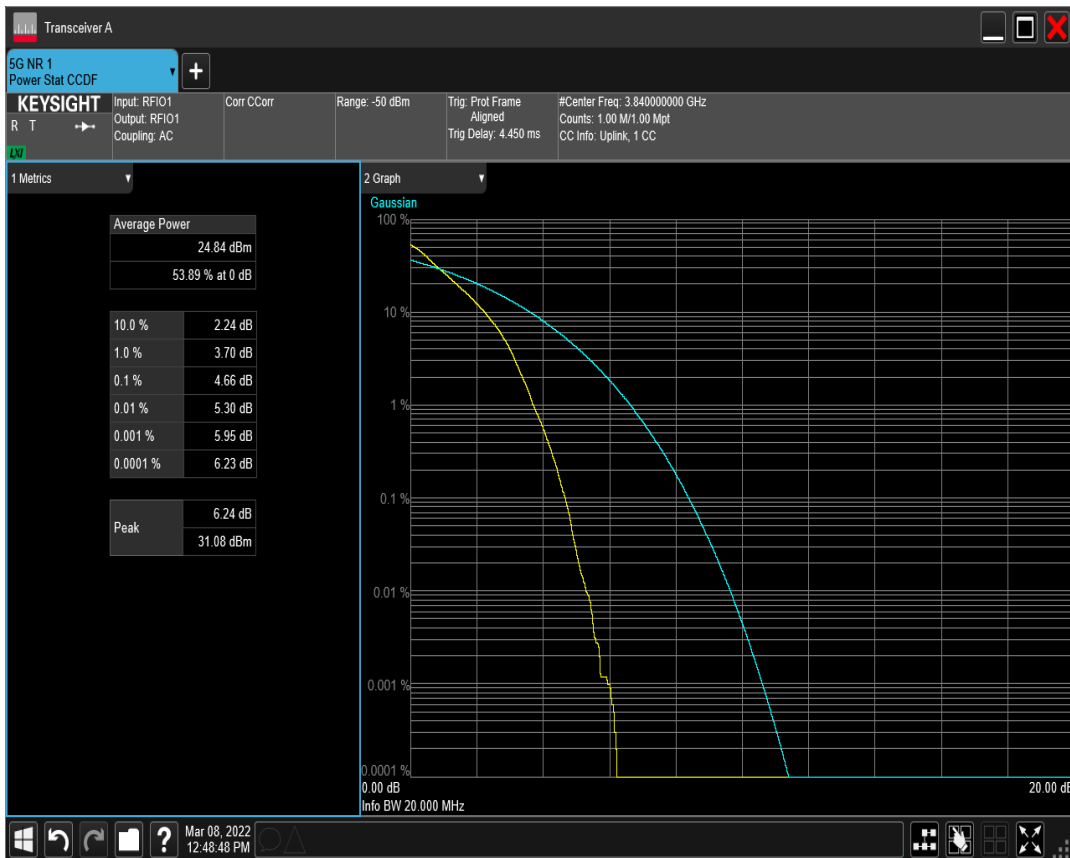

n77(3700-3980) SCS=30kHz DFT_BPSK BW=20MHz Channel=656000 RB=50@0