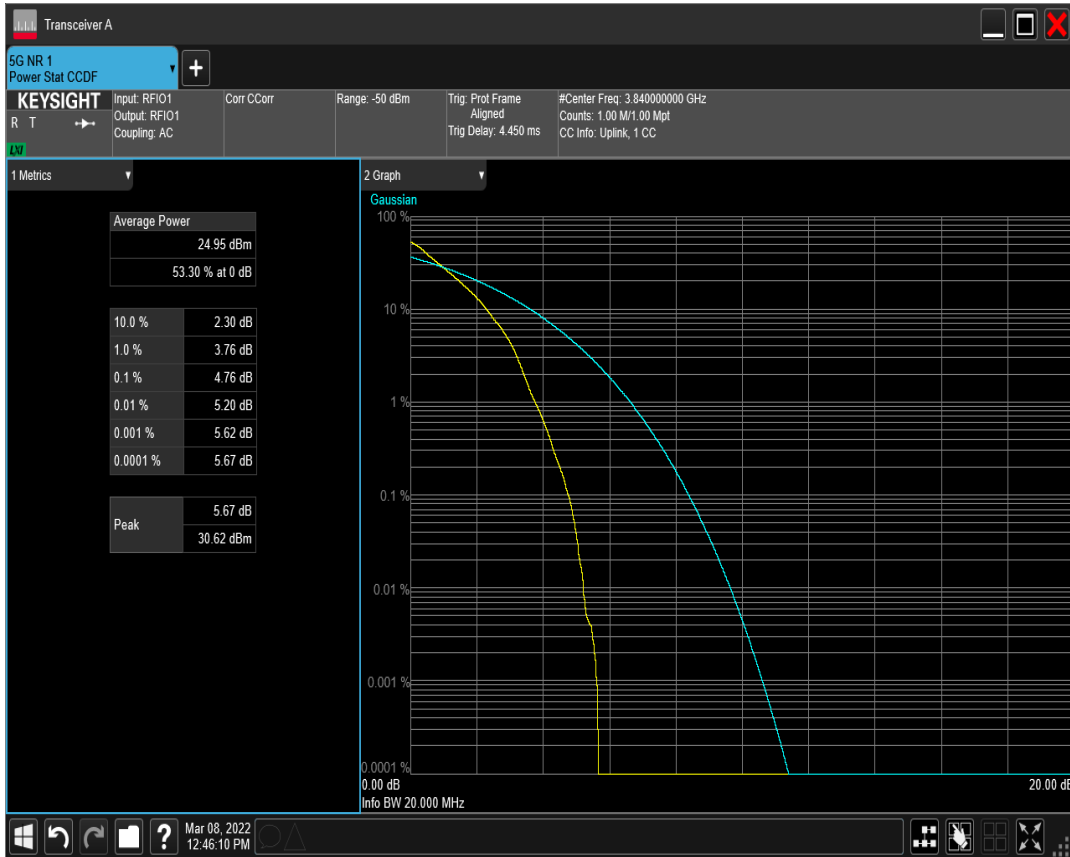

n77(3700-3980) SCS=30kHz DFT_BPSK BW=15MHz Channel=656000 RB=36@0

n77(3700-3980) SCS=30kHz DFT_QPSK BW=15MHz Channel=656000 RB=36@0