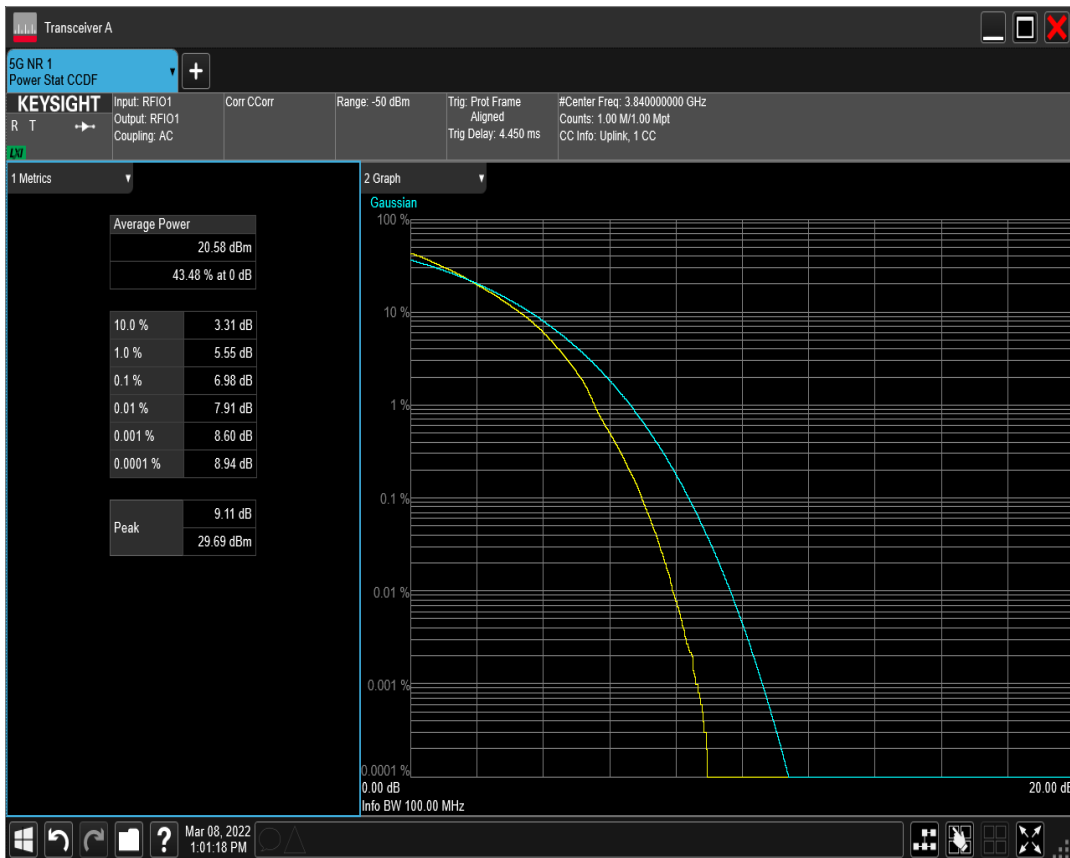

n77(3700-3980) SCS=30kHz DFT_QAM256 BW=100MHz Channel=656000 RB=270@0