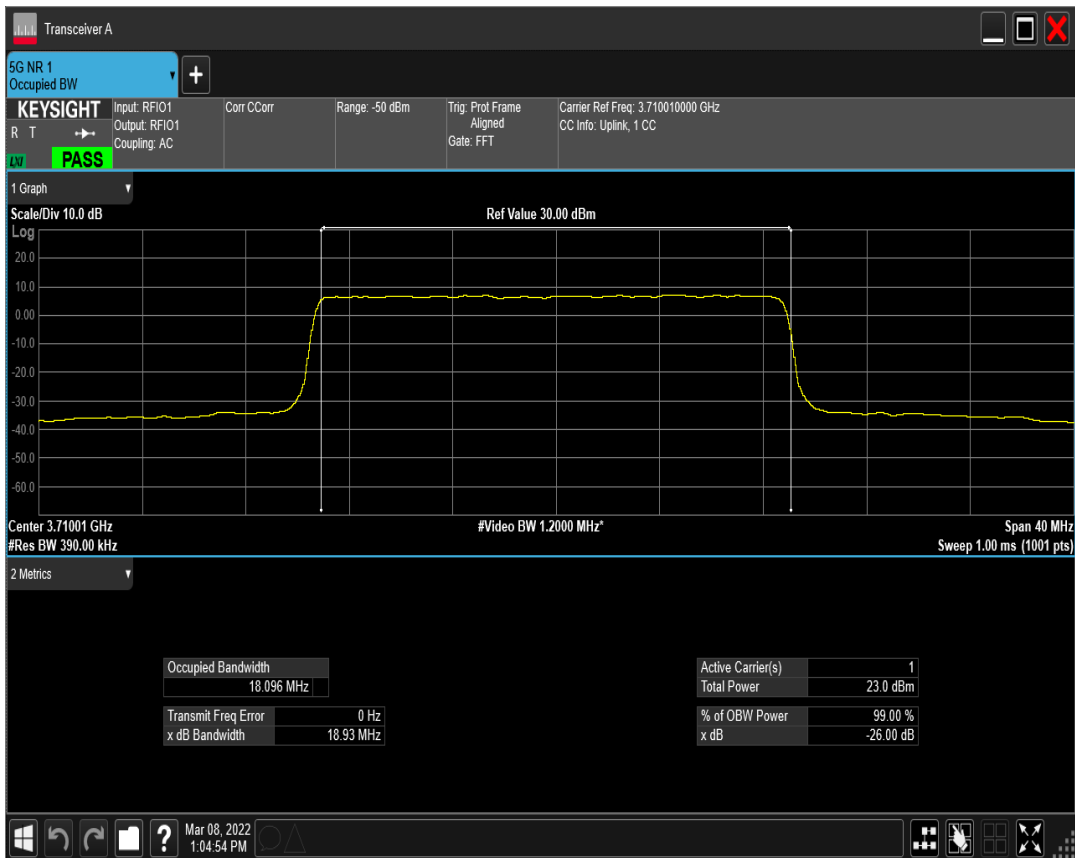

n77(3700-3980) SCS=30kHz DFT_QAM16 BW=20MHz Channel=647334 RB=50@0