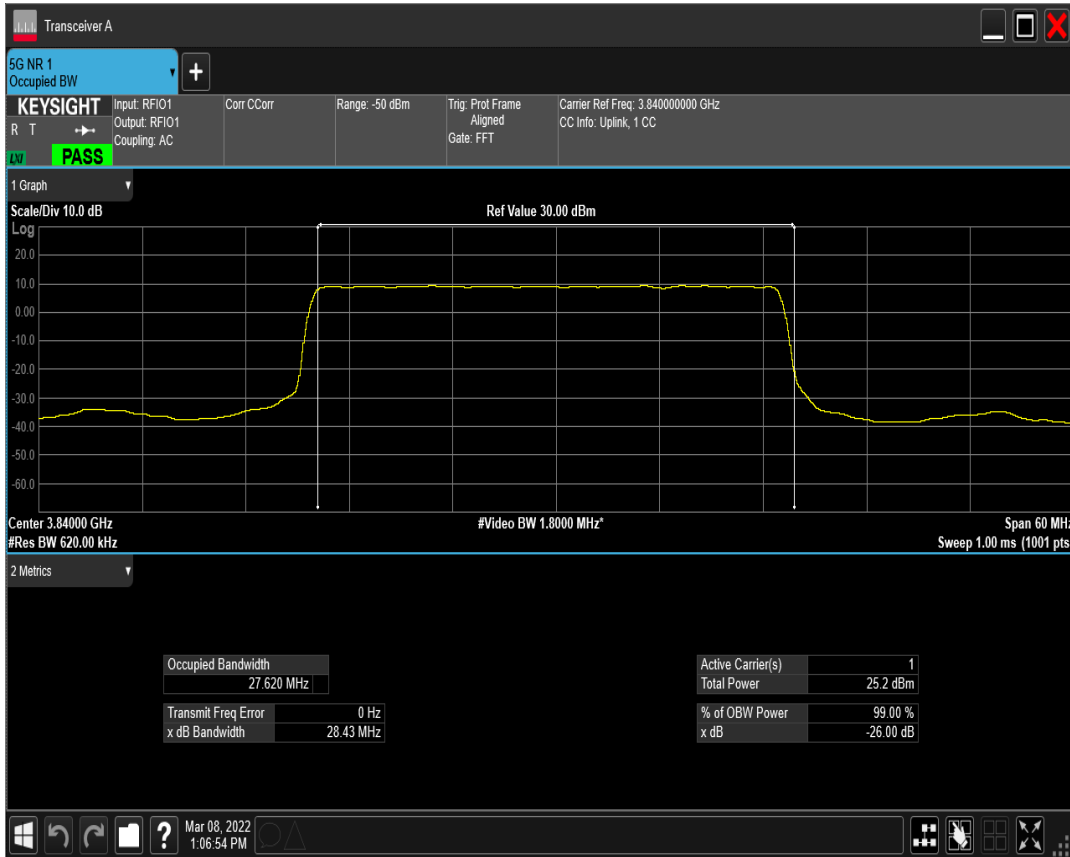

n77(3700-3980) SCS=30kHz DFT_BPSK BW=30MHz Channel=656000 RB=75@0

n77(3700-3980) SCS=30kHz DFT_QPSK BW=30MHz Channel=656000 RB=75@0