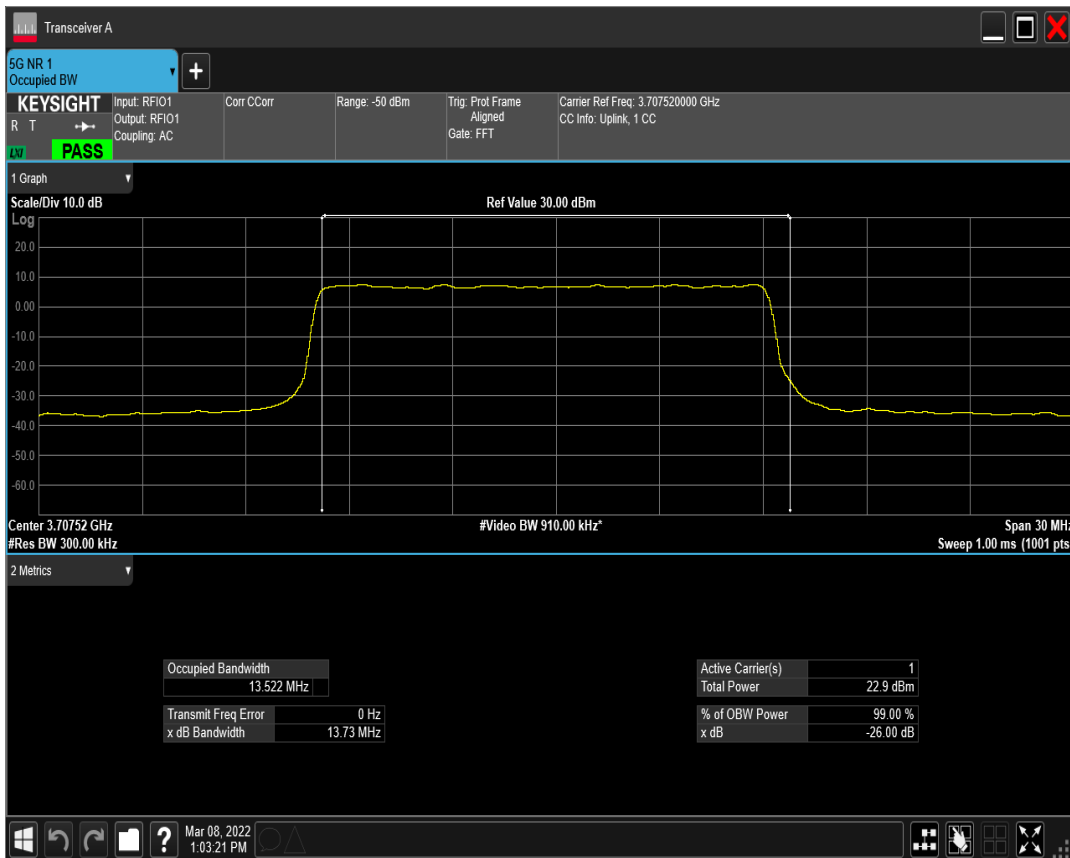

n77(3700-3980) SCS=30kHz DFT\_BPSK BW=15MHz Channel=647168 RB=36@0

n77(3700-3980) SCS=30kHz DFT\_QPSK BW=15MHz Channel=647168 RB=36@0

n77(3700-3980) SCS=30kHz DFT\_QAM16 BW=15MHz Channel=647168 RB=36@0

n77(3700-3980) SCS=30kHz DFT\_QAM64 BW=15MHz Channel=647168 RB=36@0