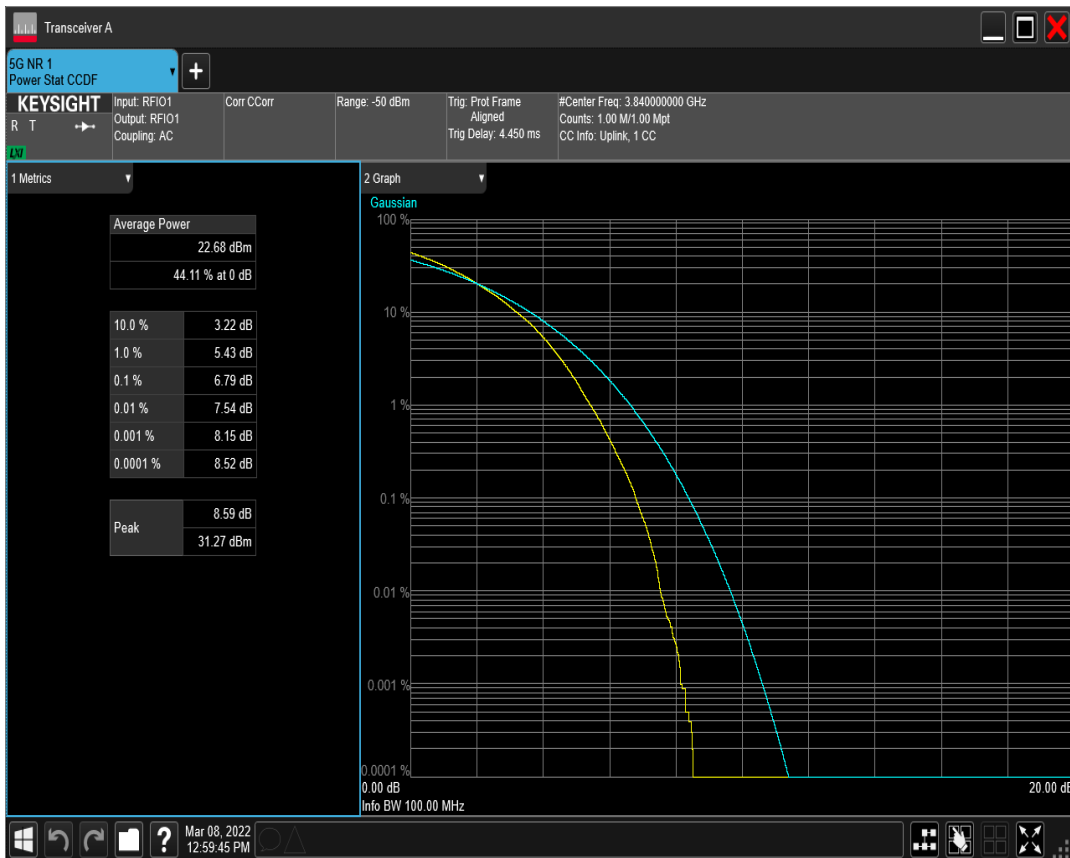

n77(3700-3980) SCS=30kHz DFT_QAM64 BW=90MHz Channel=656000 RB=240@0