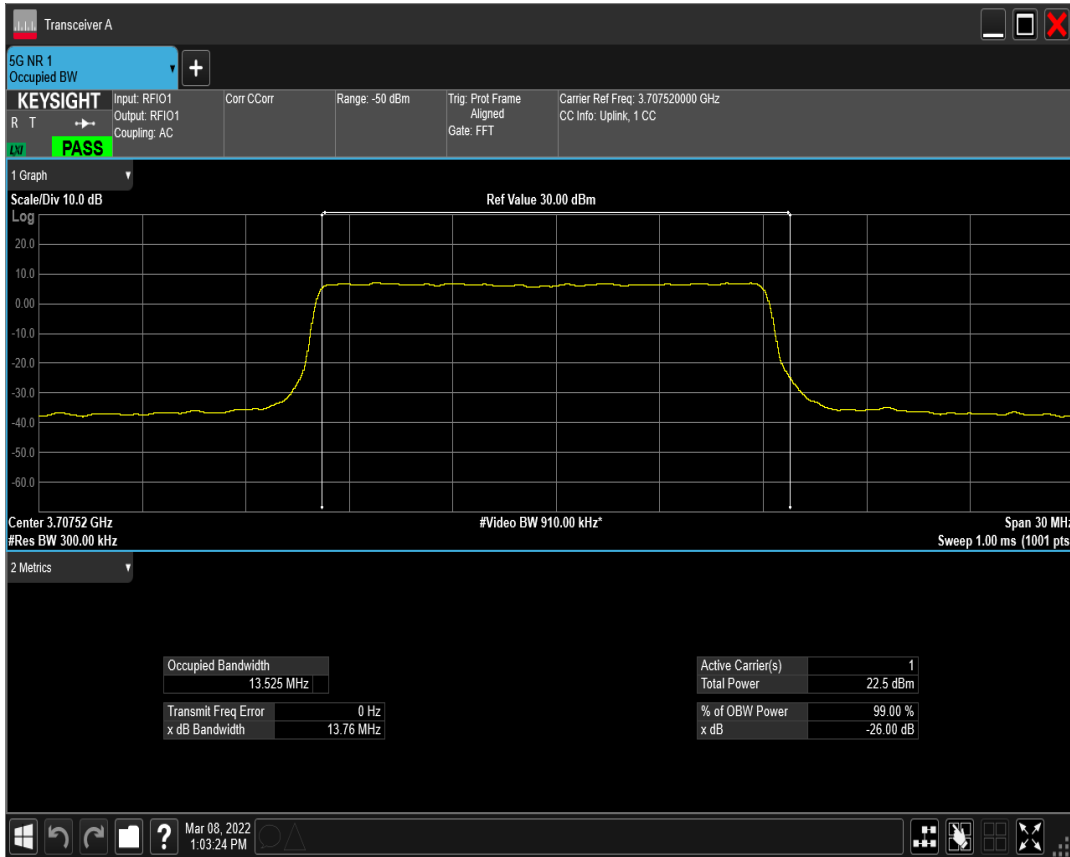

n77(3700-3980) SCS=30kHz DFT\_BPSK BW=15MHz Channel=647168 RB=36@0

n77(3700-3980) SCS=30kHz DFT\_QPSK BW=15MHz Channel=647168 RB=36@0

n77(3700-3980) SCS=30kHz DFT\_QAM16 BW=15MHz Channel=647168 RB=36@0

n77(3700-3980) SCS=30kHz DFT\_QAM64 BW=15MHz Channel=647168 RB=36@0