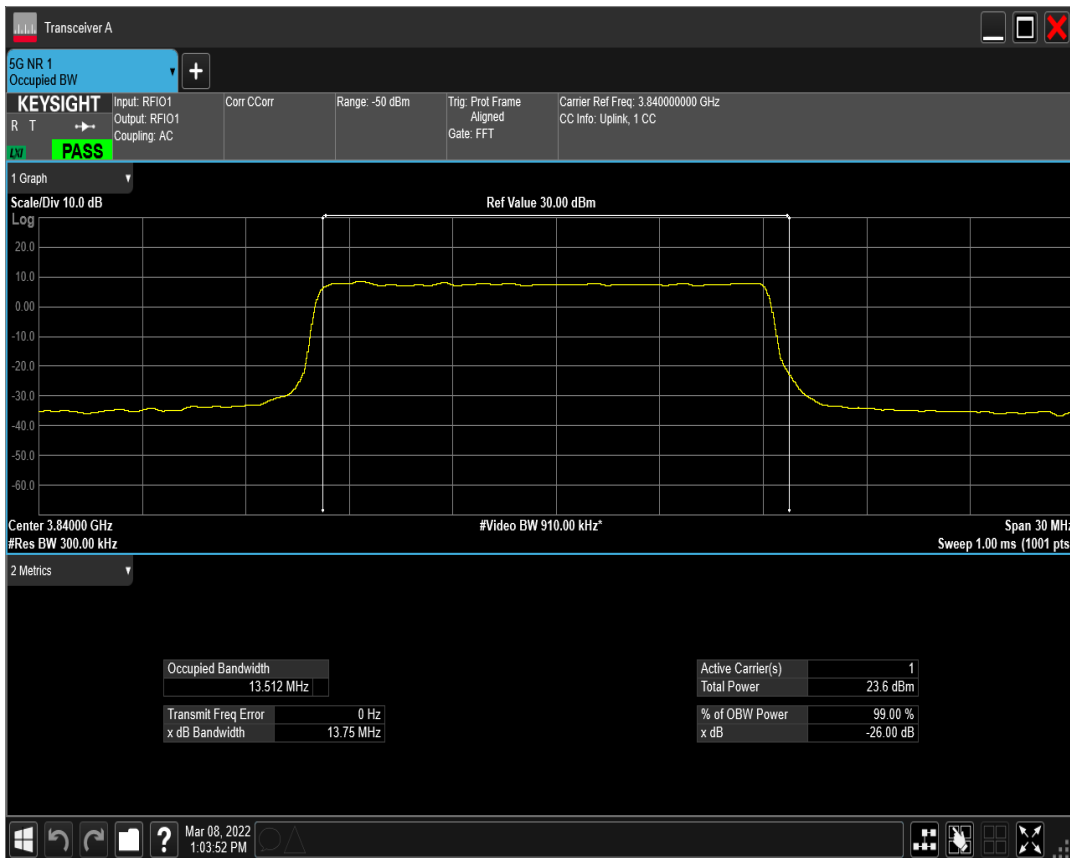

n77(3700-3980) SCS=30kHz DFT_QAM16 BW=15MHz Channel=656000 RB=36@0