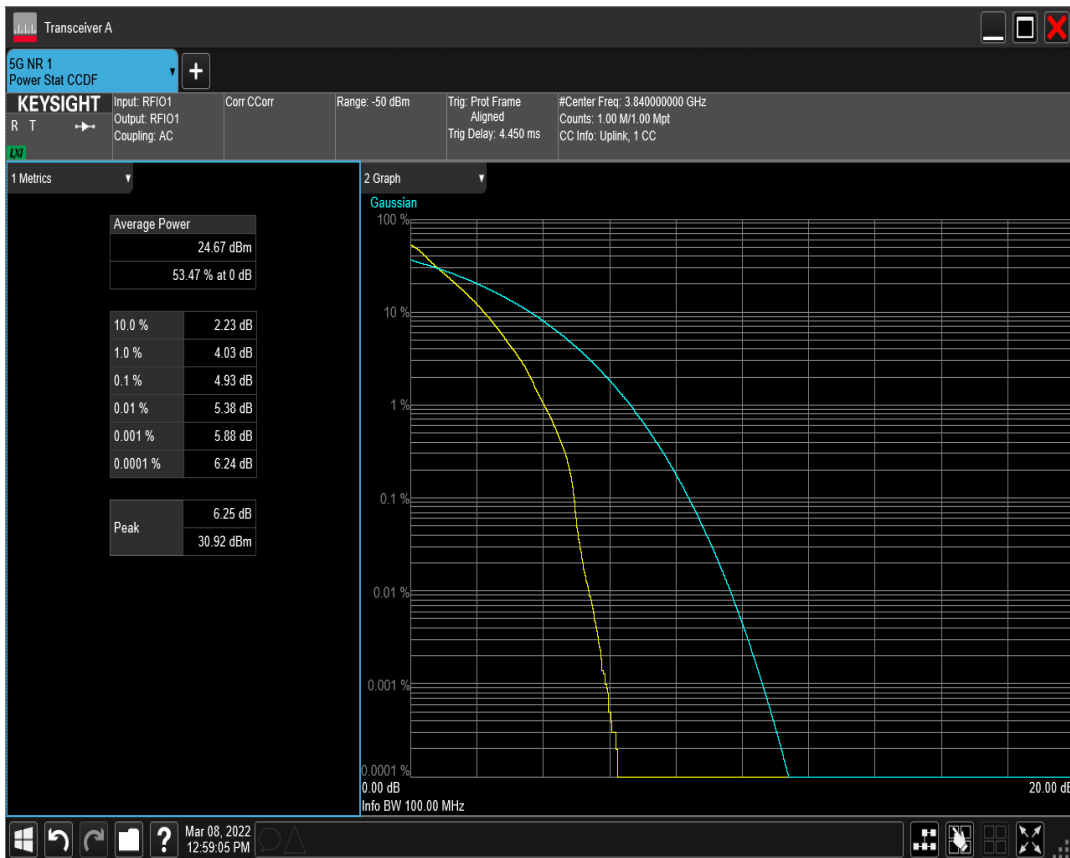

n77(3700-3980) SCS=30kHz DFT\_QAM64 BW=80MHz Channel=656000 RB=216@0

n77(3700-3980) SCS=30kHz DFT\_QAM256 BW=80MHz Channel=656000 RB=216@0

n77(3700-3980) SCS=30kHz DFT\_BPSK BW=90MHz Channel=656000 RB=240@0