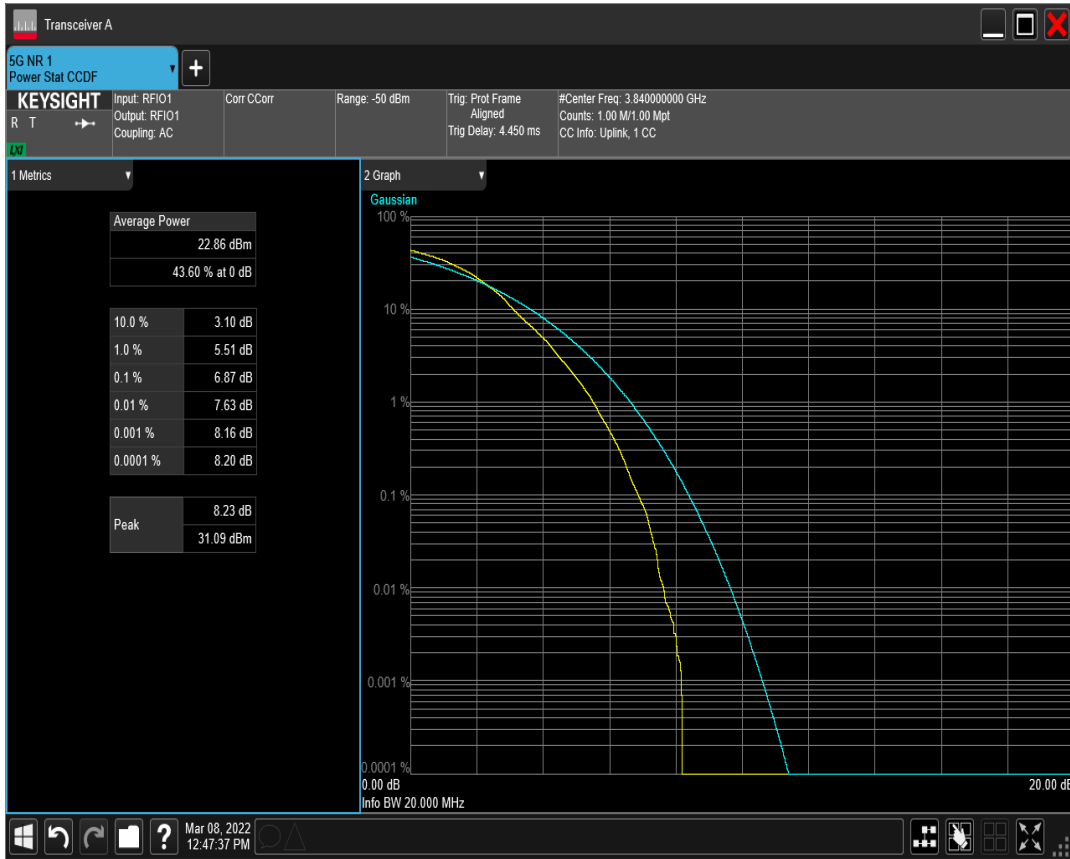

n77(3700-3980) SCS=30kHz DFT_QAM64 BW=15MHz Channel=656000 RB=36@0

n77(3700-3980) SCS=30kHz DFT_QAM256 BW=15MHz Channel=656000 RB=36@0