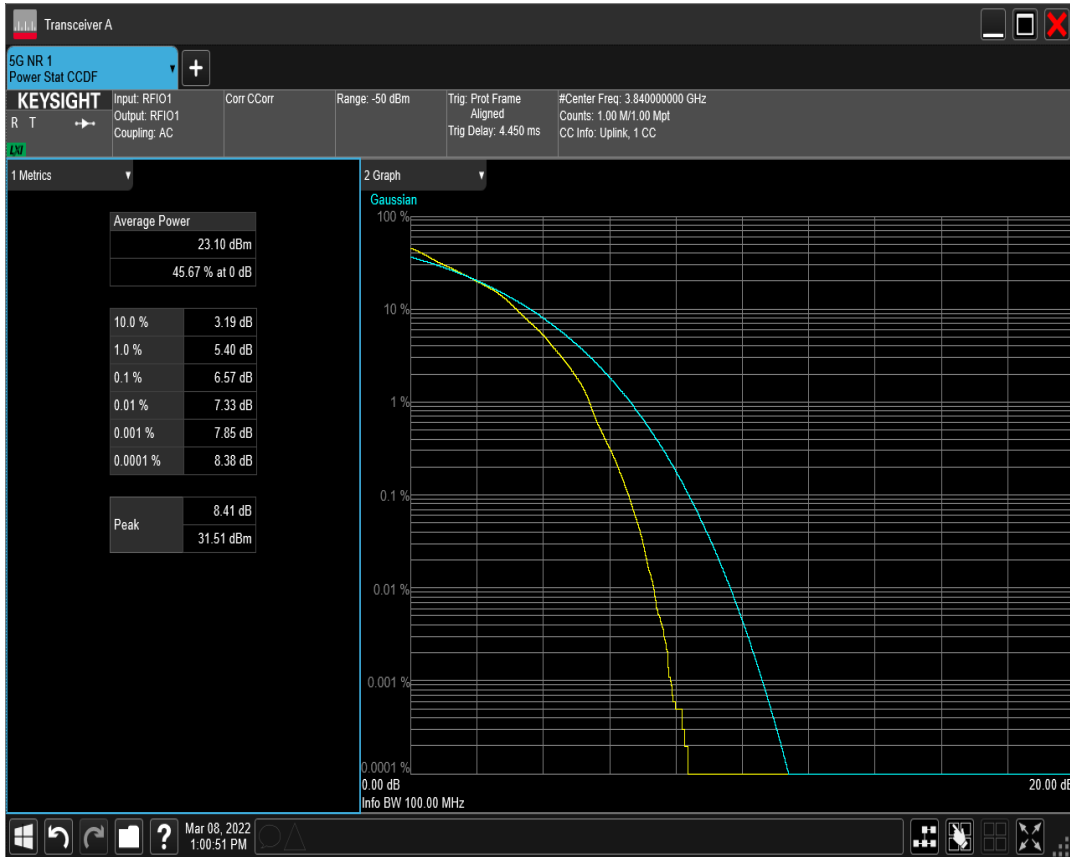

n77(3700-3980) SCS=30kHz DFT_QAM16 BW=100MHz Channel=656000 RB=270@0

n77(3700-3980) SCS=30kHz DFT_QAM64 BW=100MHz Channel=656000 RB=270@0