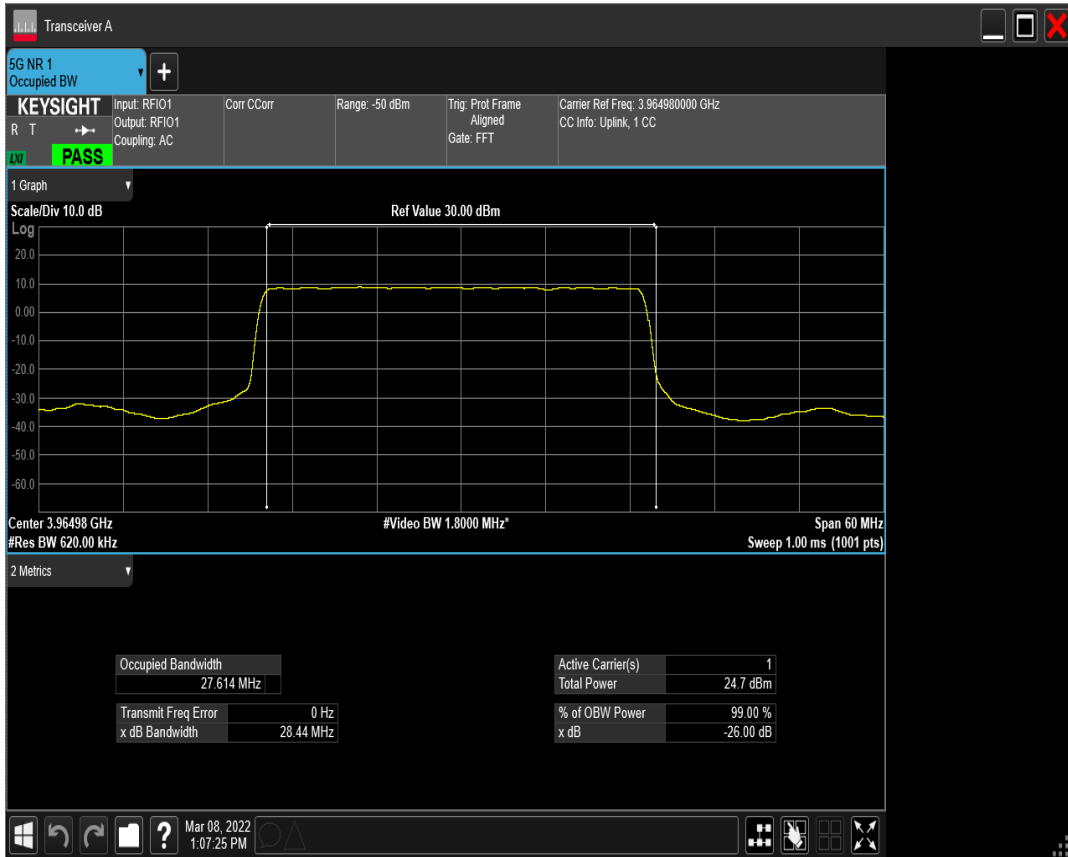

n77(3700-3980) SCS=30kHz DFT_BPSK BW=30MHz Channel=664332 RB=75@0

n77(3700-3980) SCS=30kHz DFT_QPSK BW=30MHz Channel=664332 RB=75@0