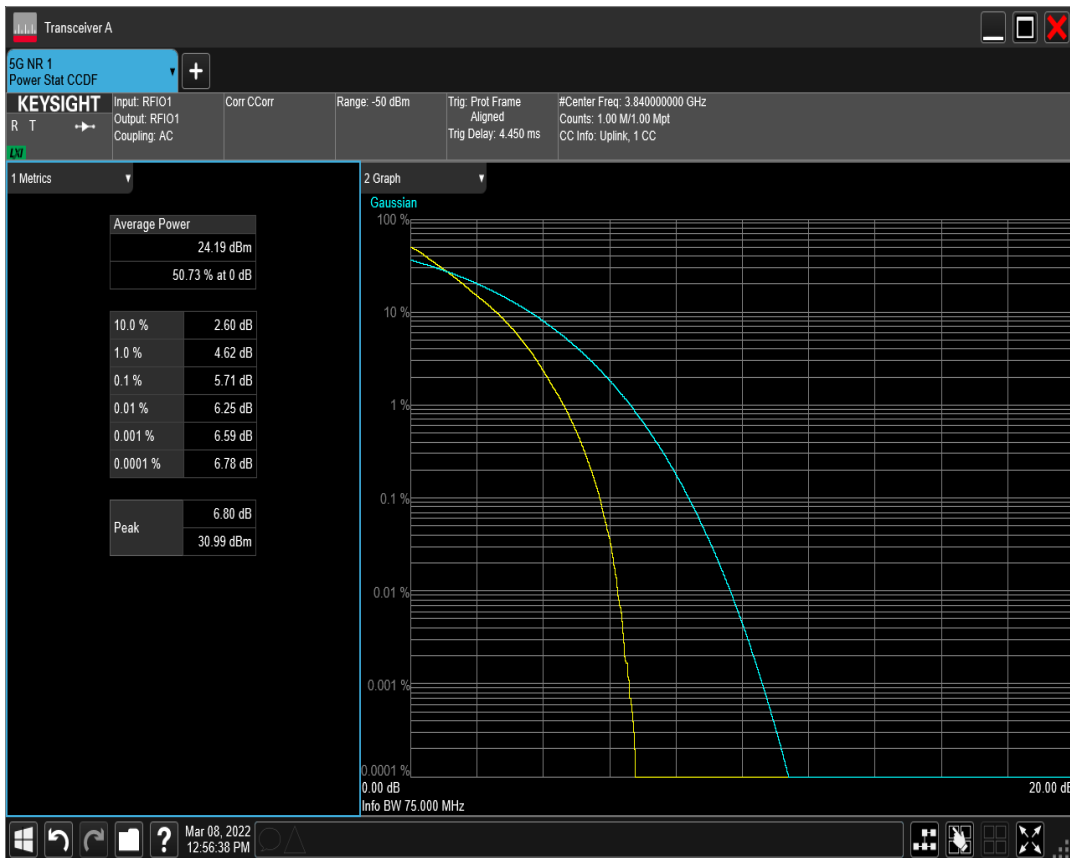

n77(3700-3980) SCS=30kHz DFT_QPSK BW=60MHz Channel=656000 RB=162@0