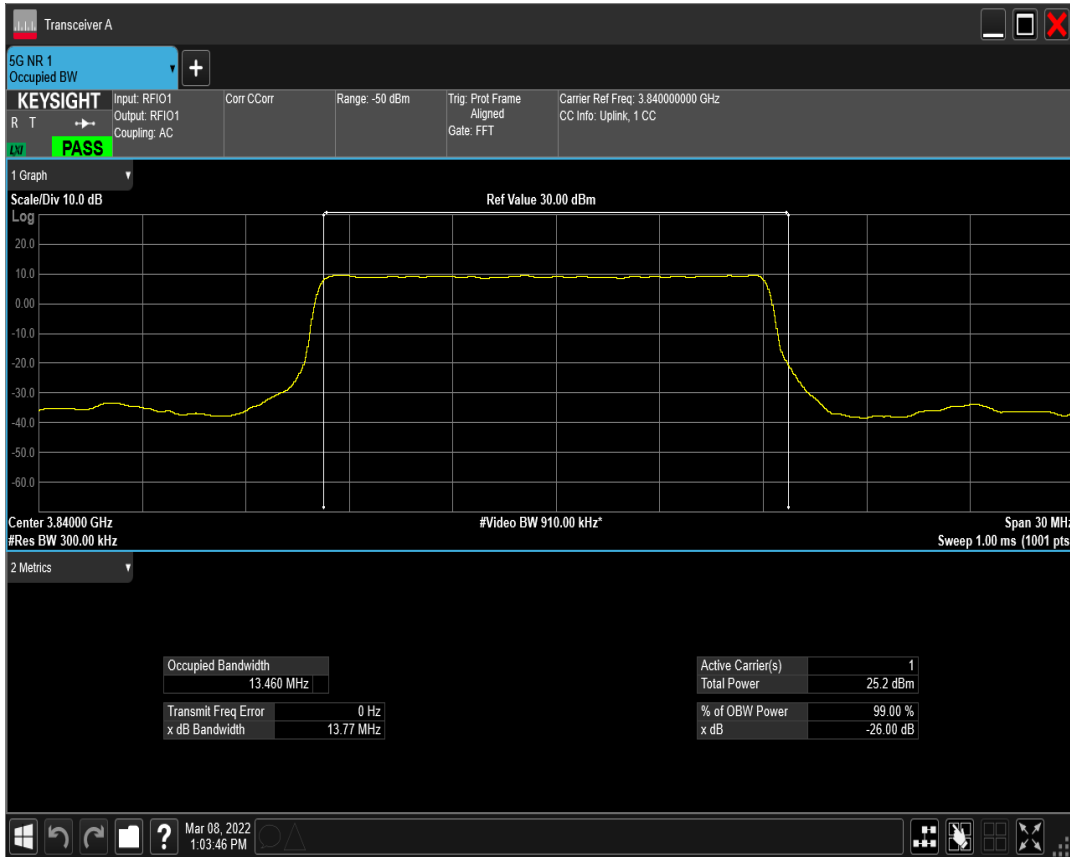

n77(3700-3980) SCS=30kHz DFT_BPSK BW=15MHz Channel=656000 RB=36@0

n77(3700-3980) SCS=30kHz DFT_QPSK BW=15MHz Channel=656000 RB=36@0