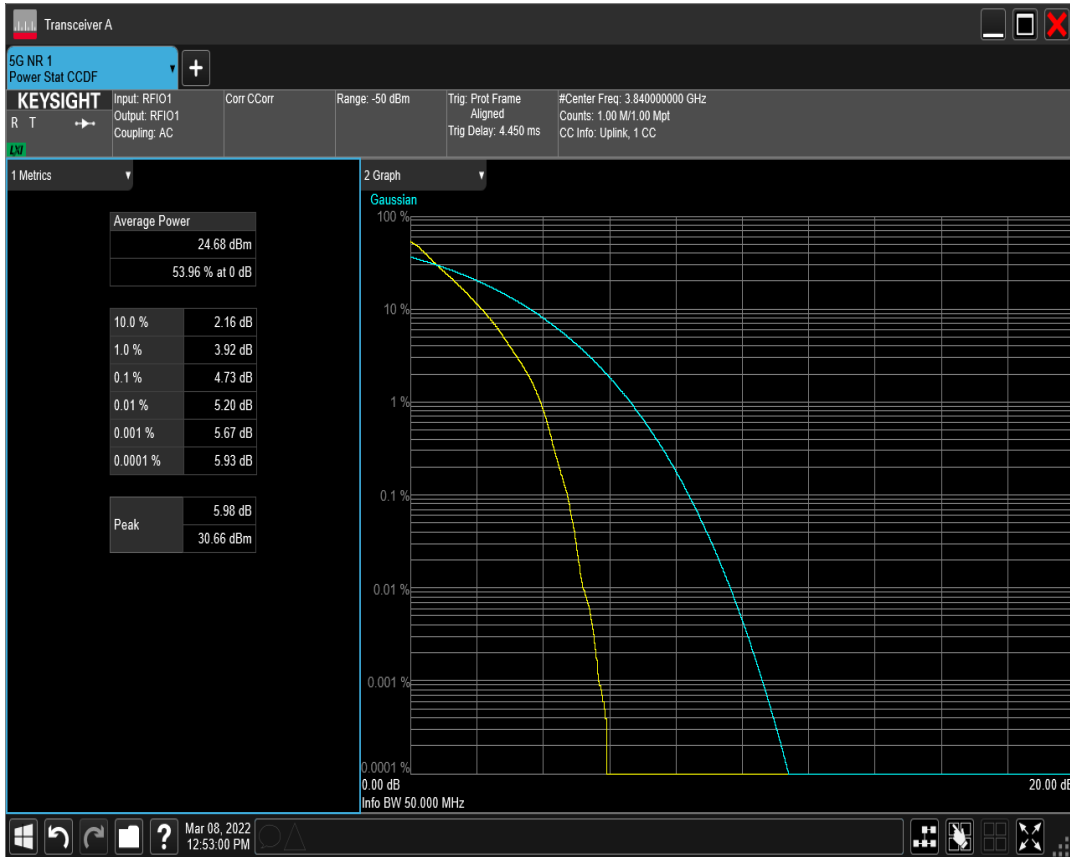

n77(3700-3980) SCS=30kHz DFT_BPSK BW=40MHz Channel=656000 RB=100@0

n77(3700-3980) SCS=30kHz DFT_QPSK BW=40MHz Channel=656000 RB=100@0