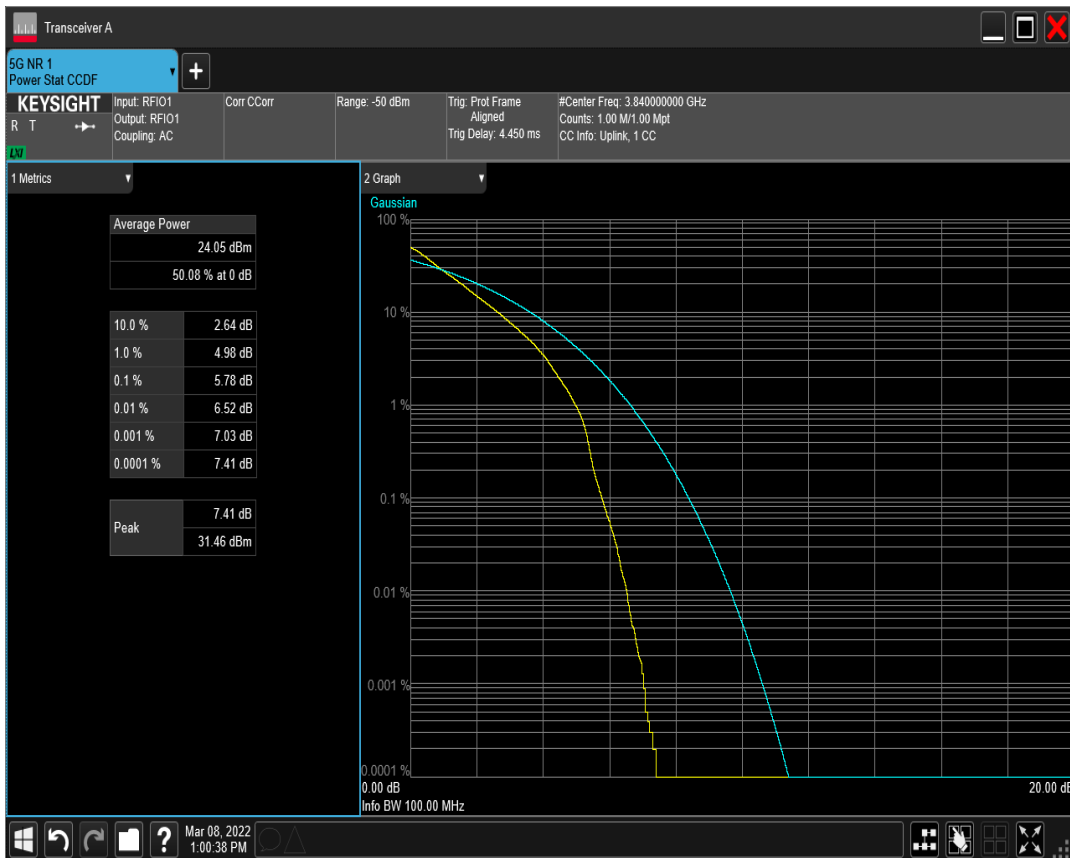

n77(3700-3980) SCS=30kHz DFT_QPSK BW=100MHz Channel=656000 RB=270@0