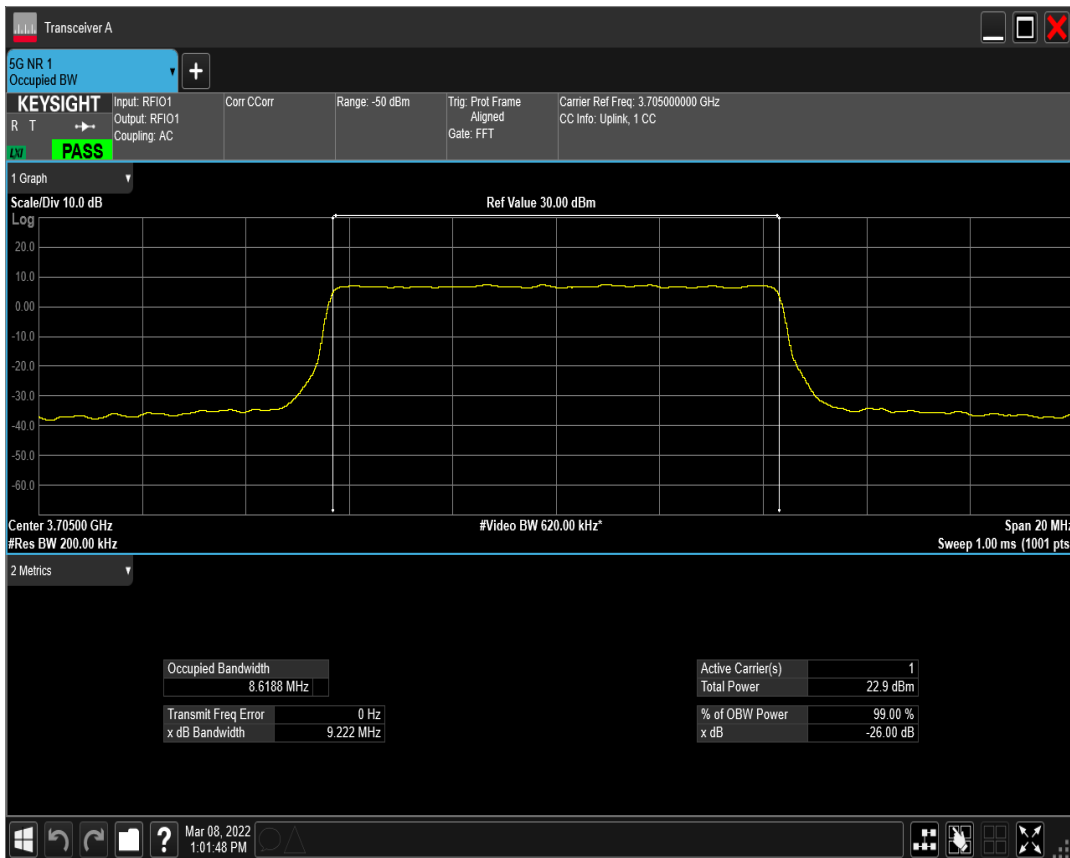

n77(3700-3980) SCS=30kHz DFT_QAM16 BW=10MHz Channel=647000 RB=24@0