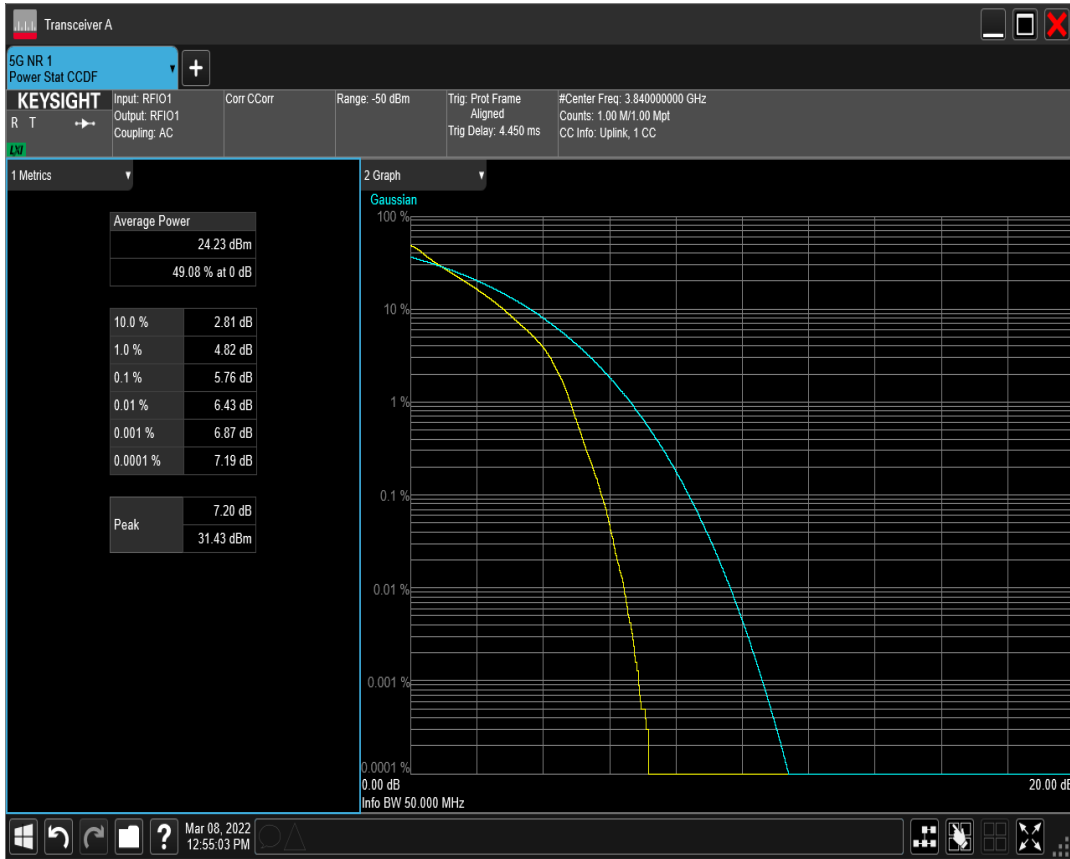

n77(3700-3980) SCS=30kHz DFT_QPSK BW=50MHz Channel=656000 RB=128@0

n77(3700-3980) SCS=30kHz DFT_QAM16 BW=50MHz Channel=656000 RB=128@0