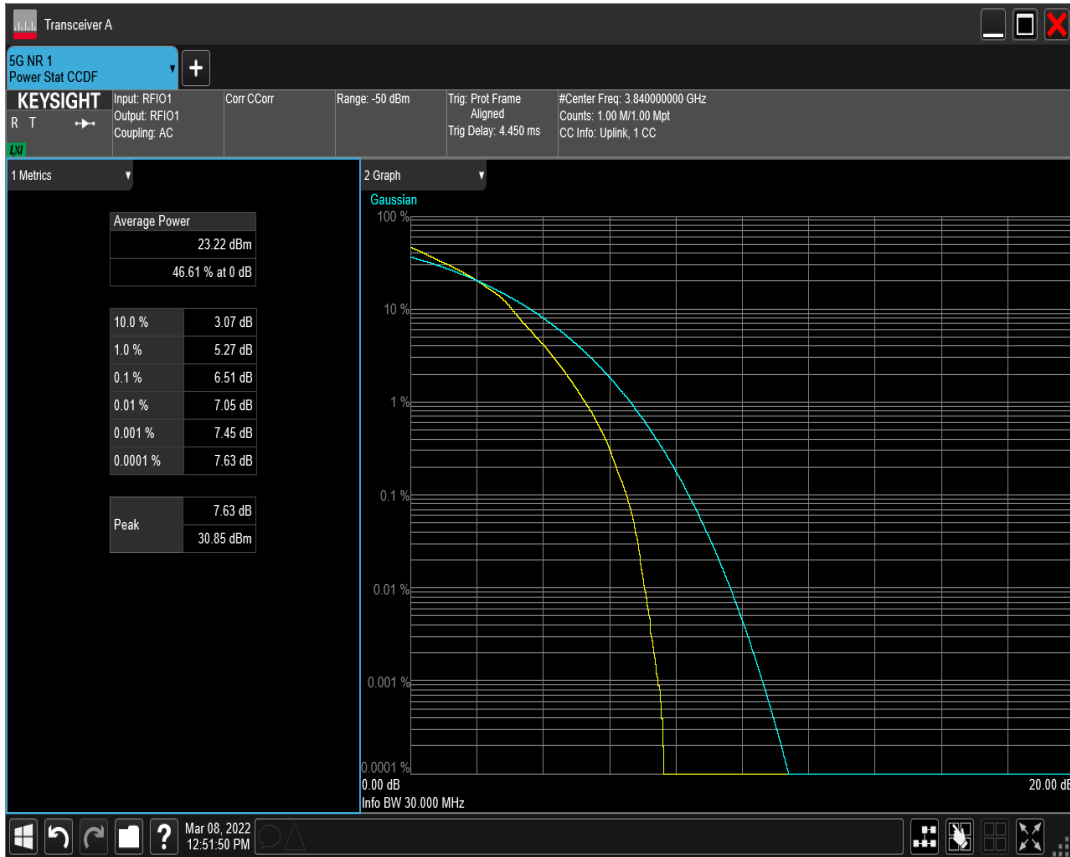

n77(3700-3980) SCS=30kHz DFT_QAM16 BW=30MHz Channel=656000 RB=75@0

n77(3700-3980) SCS=30kHz DFT_QAM64 BW=30MHz Channel=656000 RB=75@0