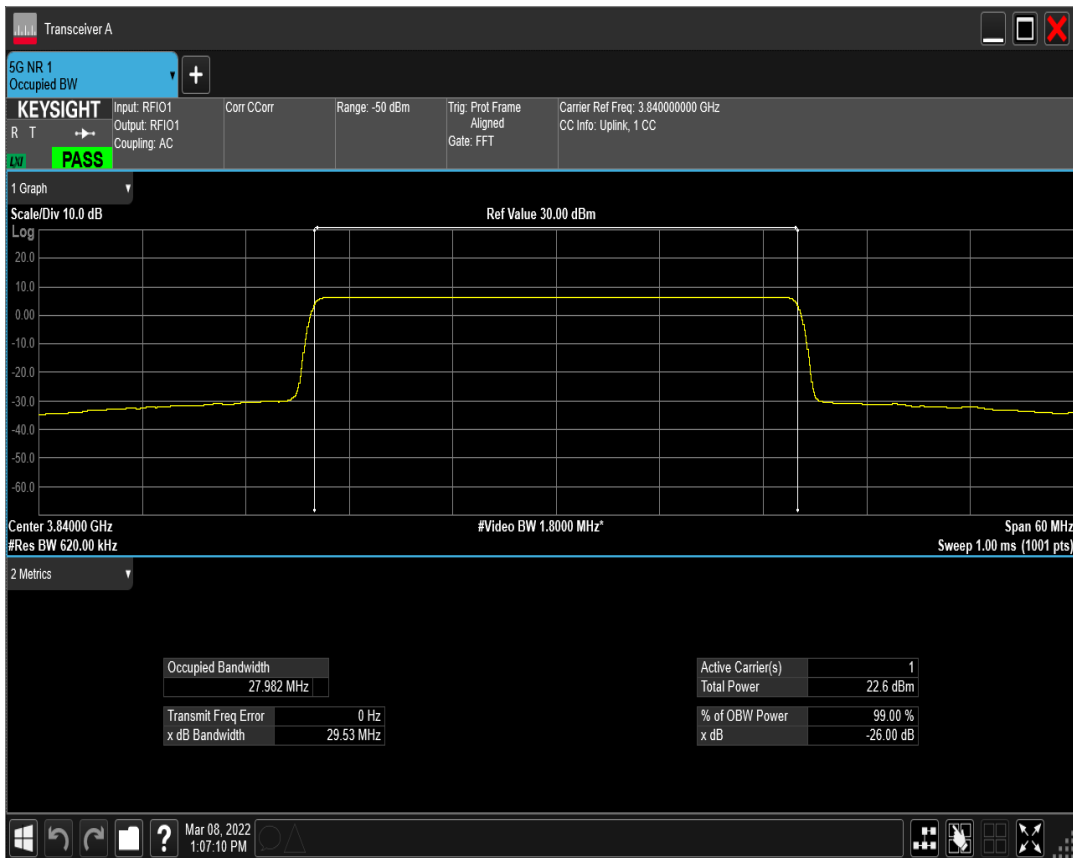

n77(3700-3980) SCS=30kHz CP_QPSK BW=30MHz Channel=656000 RB=78@0