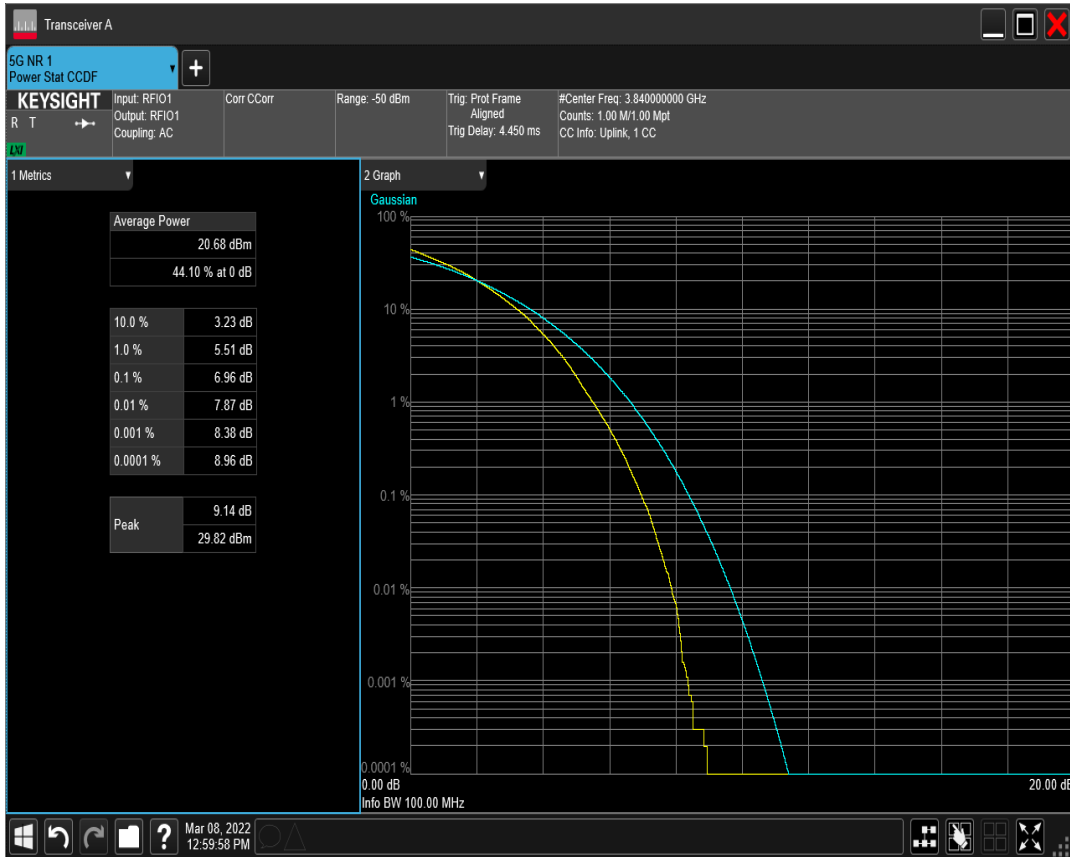

n77(3700-3980) SCS=30kHz DFT_QAM256 BW=90MHz Channel=656000 RB=240@0

n77(3700-3980) SCS=30kHz DFT_BPSK BW=100MHz Channel=656000 RB=270@0