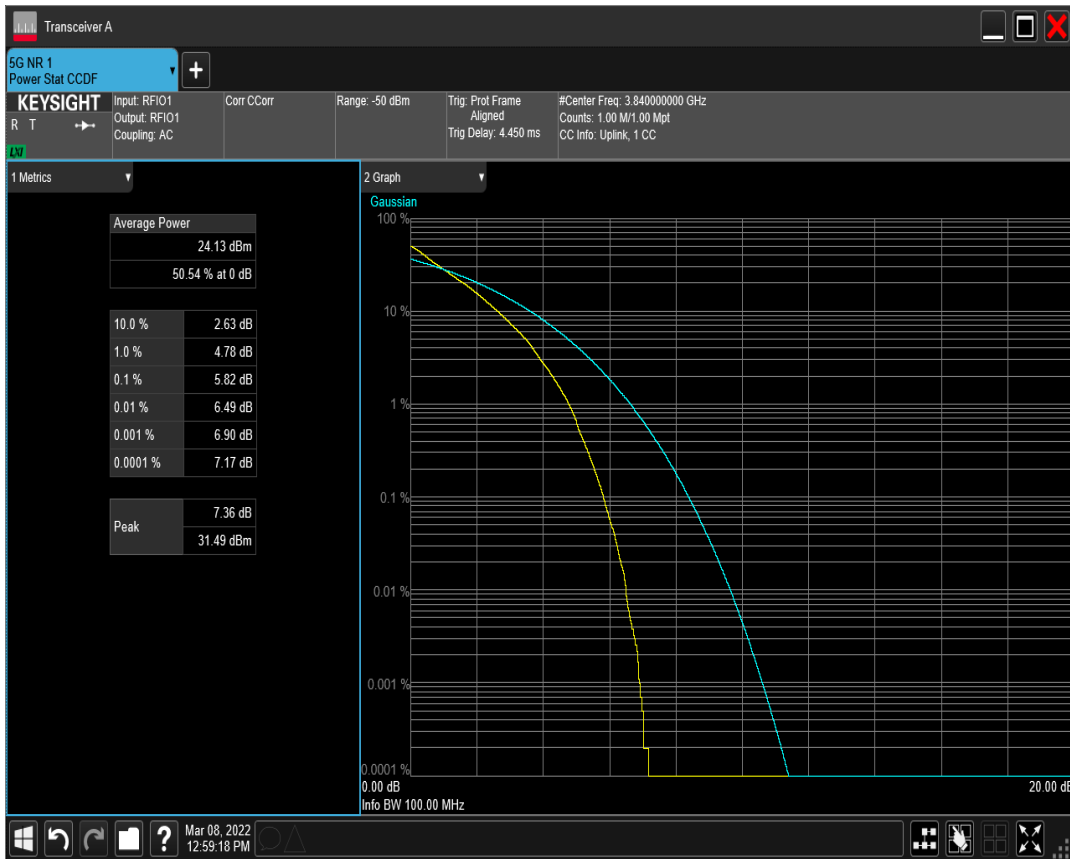

n77(3700-3980) SCS=30kHz DFT_QPSK BW=90MHz Channel=656000 RB=240@0

n77(3700-3980) SCS=30kHz DFT_QAM16 BW=90MHz Channel=656000 RB=240@0