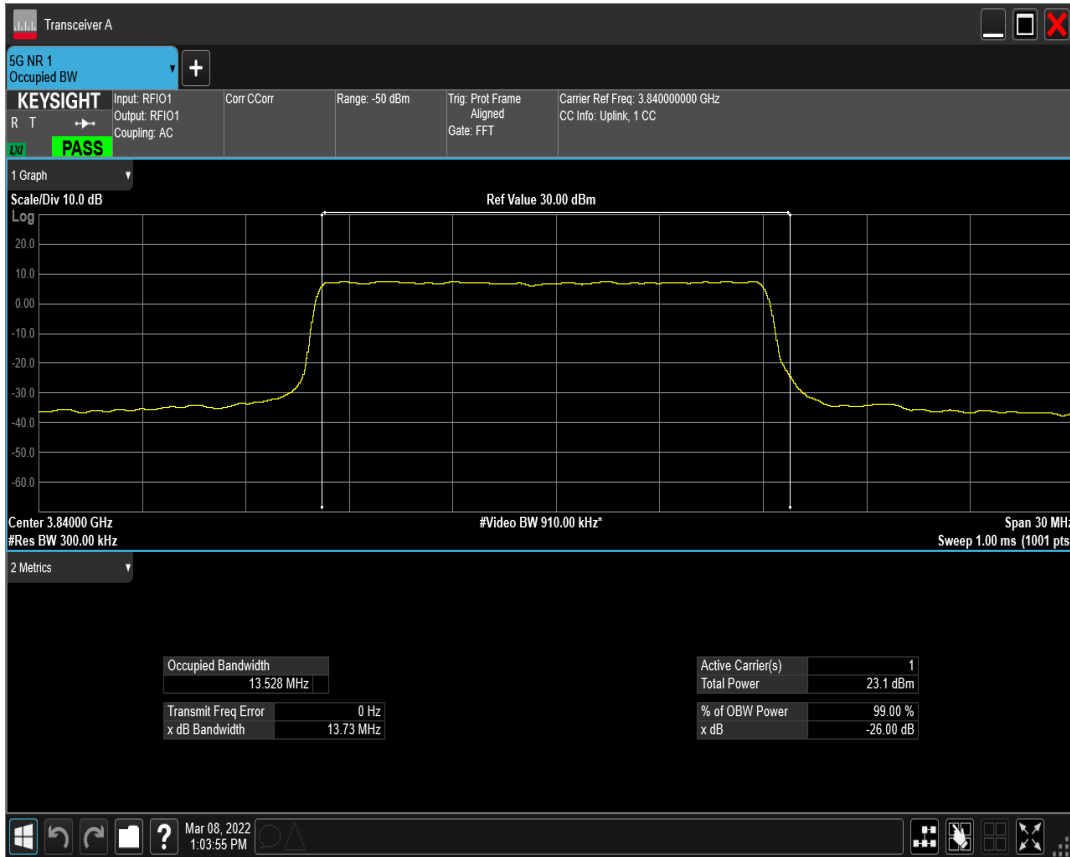

n77(3700-3980) SCS=30kHz DFT_QAM64 BW=15MHz Channel=656000 RB=36@0

n77(3700-3980) SCS=30kHz DFT_QAM256 BW=15MHz Channel=656000 RB=36@0