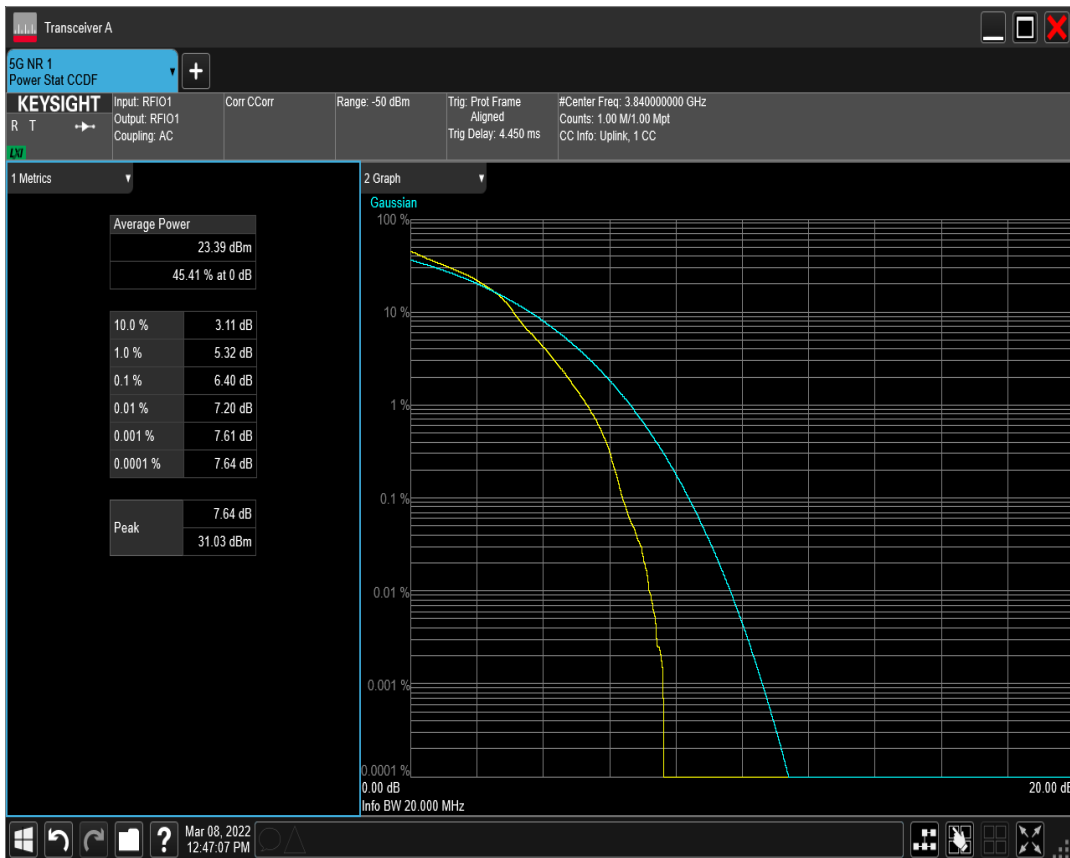

n77(3700-3980) SCS=30kHz DFT_QAM16 BW=15MHz Channel=656000 RB=36@0