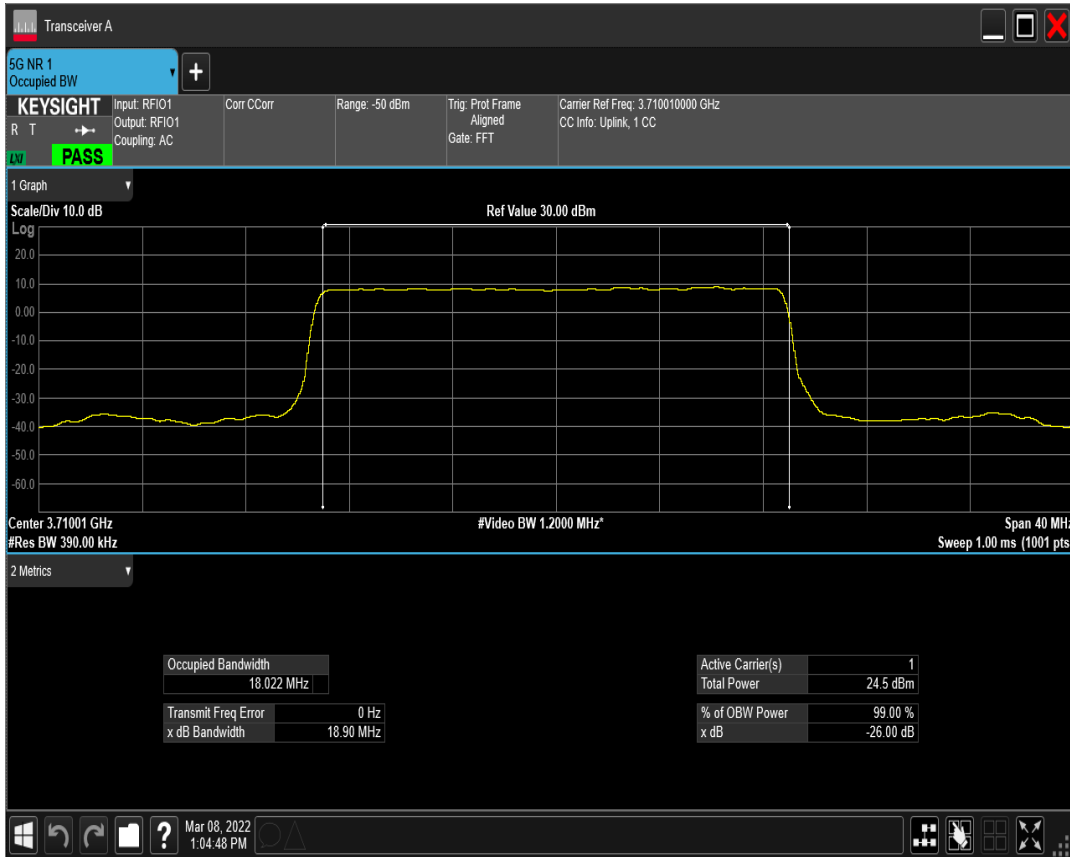

n77(3700-3980) SCS=30kHz DFT_BPSK BW=20MHz Channel=647334 RB=50@0

n77(3700-3980) SCS=30kHz DFT_QPSK BW=20MHz Channel=647334 RB=50@0