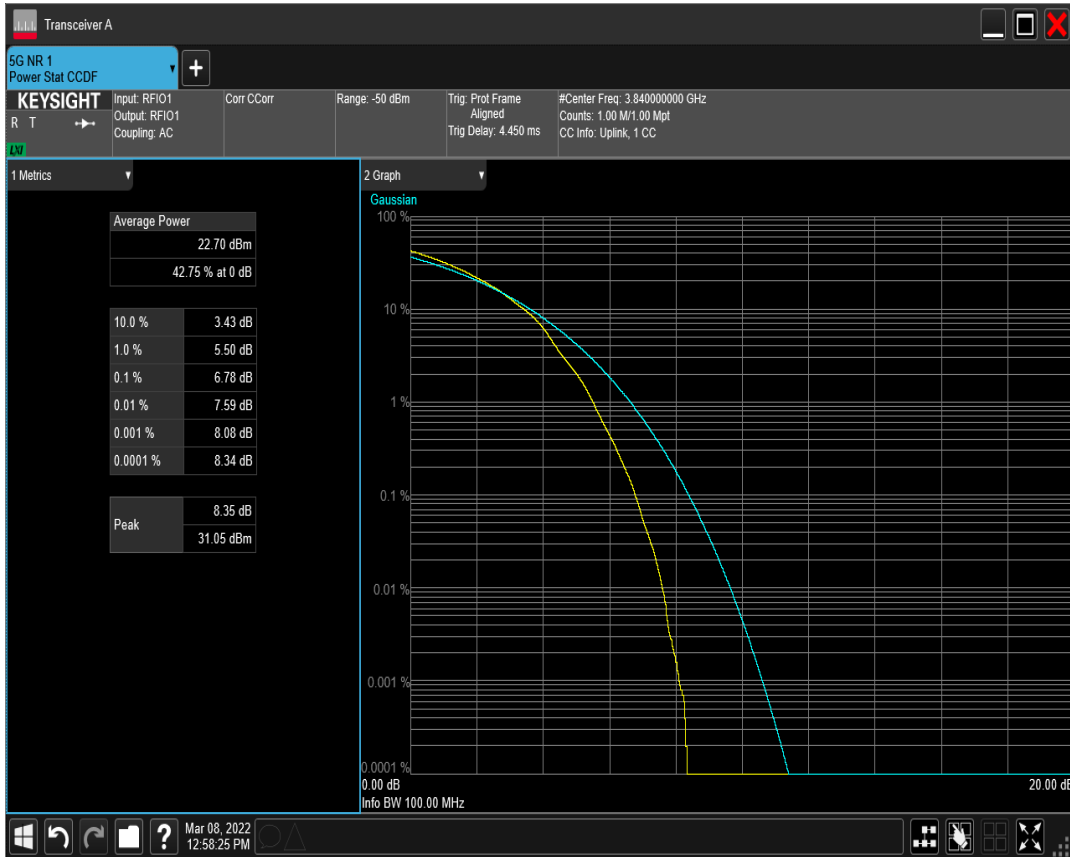

n77(3700-3980) SCS=30kHz DFT_QAM64 BW=80MHz Channel=656000 RB=216@0

n77(3700-3980) SCS=30kHz DFT_QAM256 BW=80MHz Channel=656000 RB=216@0