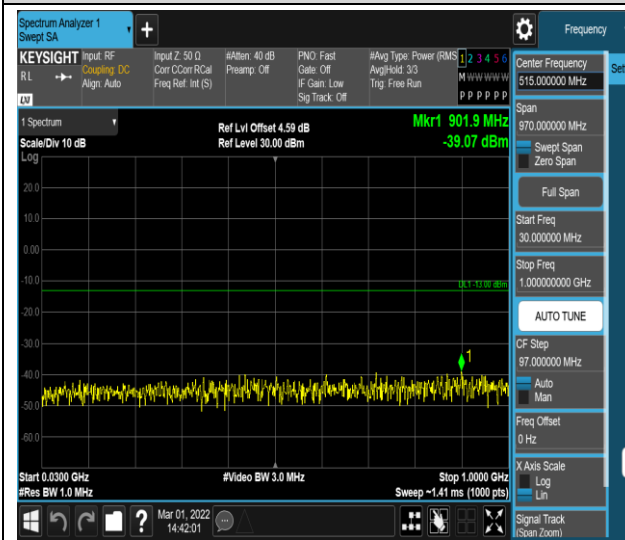

Band2-1.4MHz-16QAM-18900-1RB#0-Range1:30~1000MHz