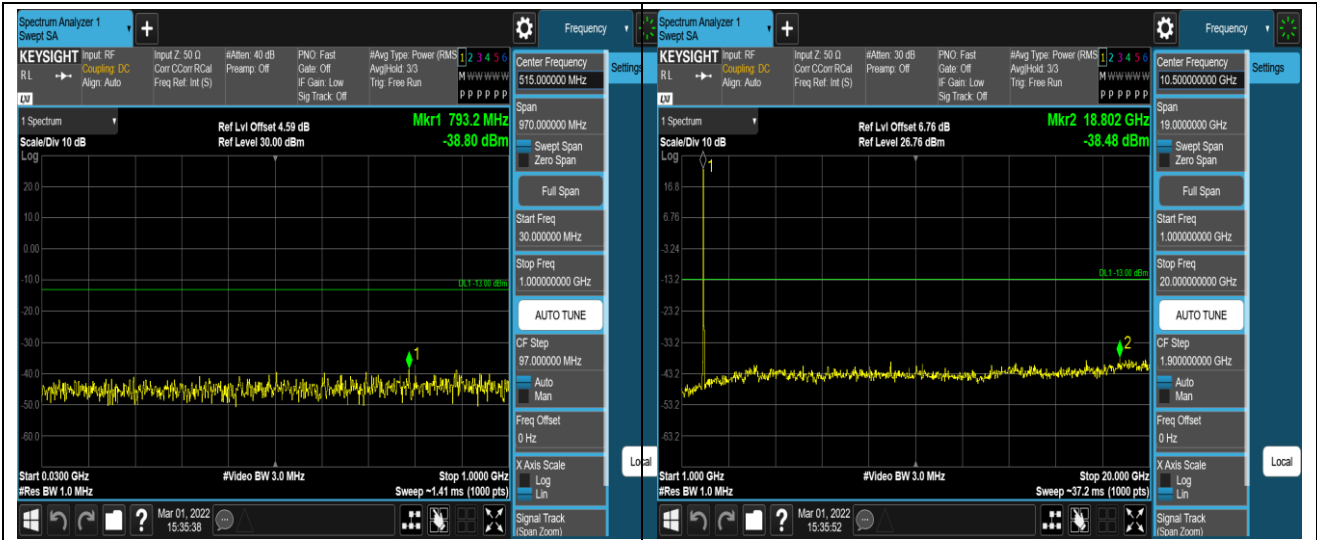

*Remark: All bandwidth and all modulation had been tested, but only the worst case data displayed in this report.*

Test Graphs

Band2-1.4MHz-16QAM-18607-1RB#0-Range1:30~1000MHz

Band2-1.4MHz-16QAM-18607-1RB#0-Range2:1000~20000MHz

Band2-1.4MHz-16QAM-18900-1RB#0-Range1:30~1000MHz

Band2-1.4MHz-16QAM-18900-1RB#0-Range2:1000~20000MHz

Band2-20MHz-QPSK-19100-1RB#0-Range1:30~1000MHz

Band2-20MHz-QPSK-19100-1RB#0-Range2:1000~20000MHz

Band2-20MHz-16QAM-18700-1RB#0-Range1:30~1000MHz