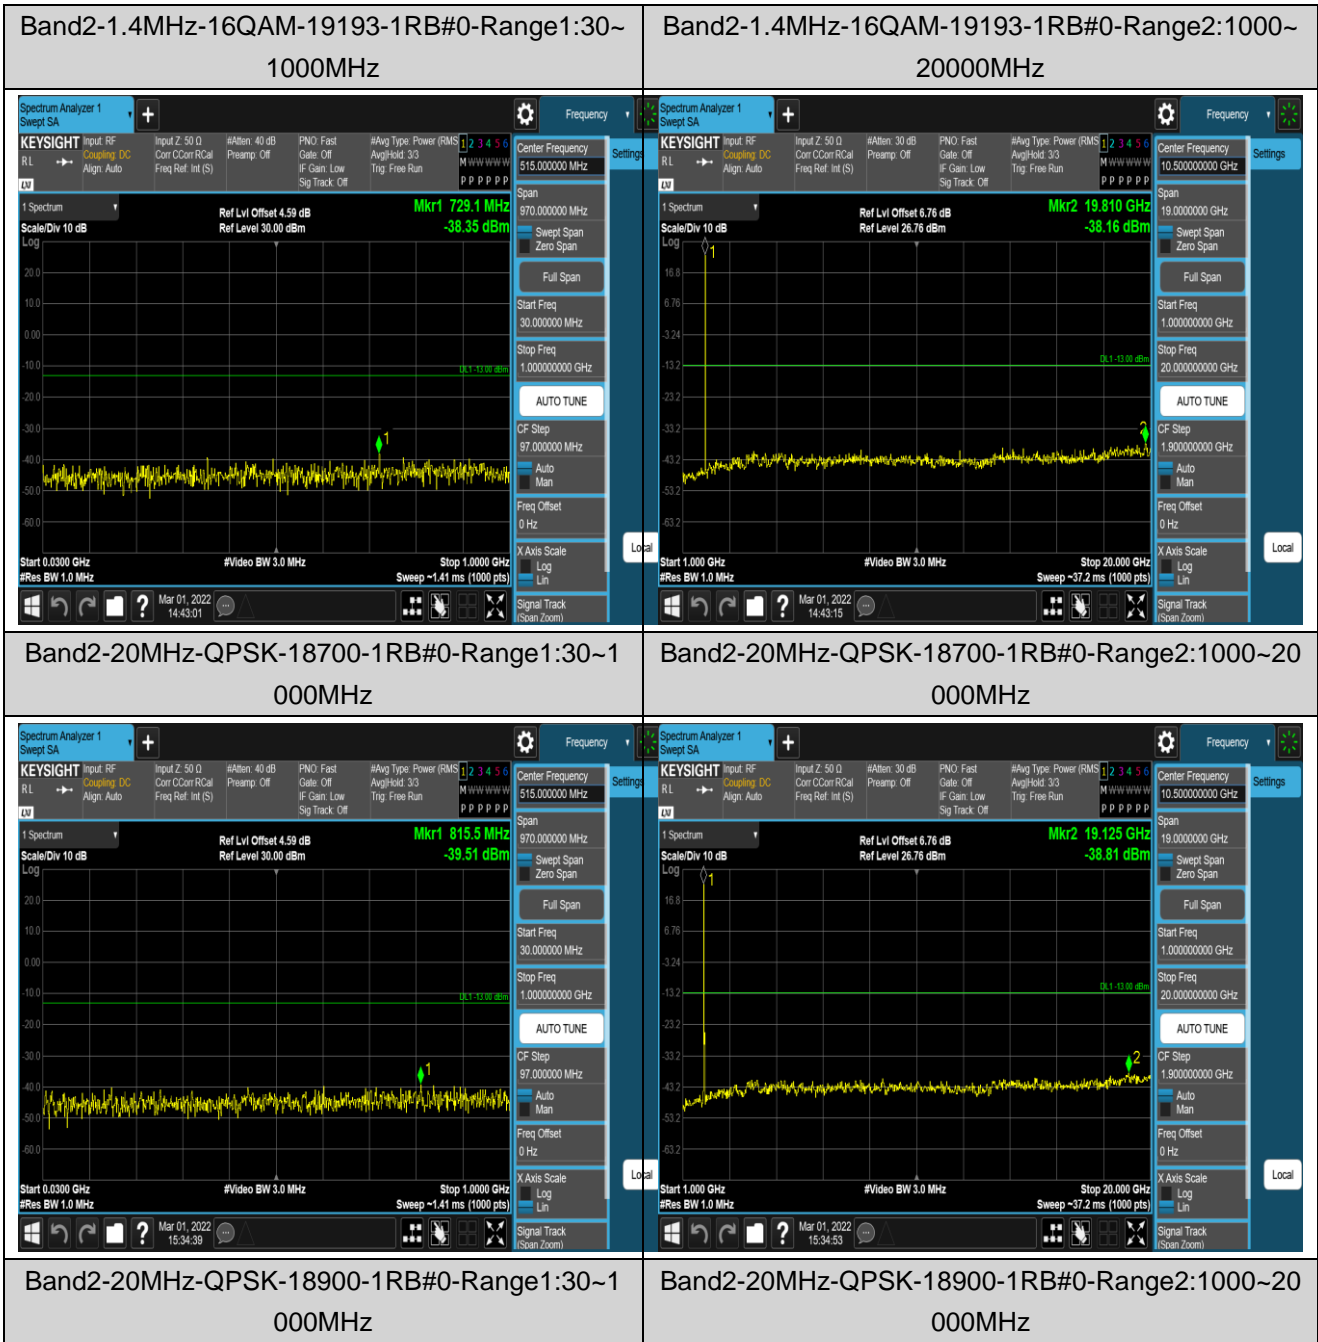

*Remark: All bandwidth and all modulation had been tested, but only the worst case data displayed in this report.*

Test Graphs

Band2-1.4MHz-16QAM-18607-1RB#0-Range1:30~1000MHz

Band2-1.4MHz-16QAM-18607-1RB#0-Range2:1000~20000MHz

Band2-1.4MHz-16QAM-18900-1RB#0-Range1:30~1000MHz

Band2-1.4MHz-16QAM-18900-1RB#0-Range2:1000~20000MHz

Band2-20MHz-QPSK-19100-1RB#0-Range1:30~1000MHz

Band2-20MHz-QPSK-19100-1RB#0-Range2:1000~20000MHz

Band2-20MHz-16QAM-18700-1RB#0-Range1:30~1000MHz