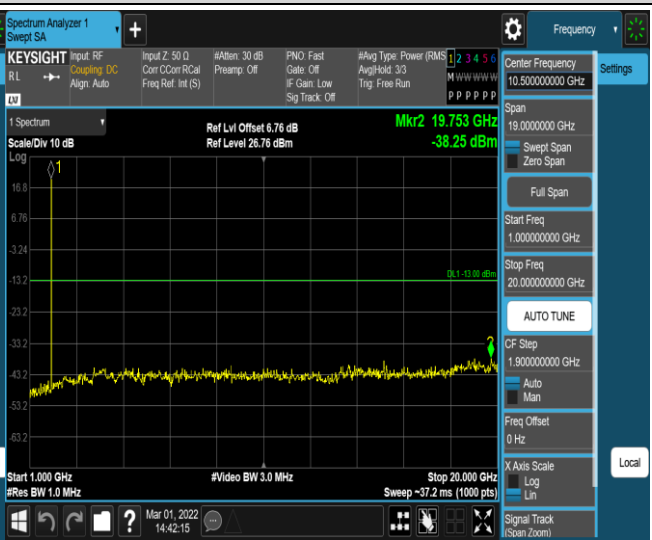

*Remark: All bandwidth and all modulation had been tested, but only the worst case data displayed in this report.*

Test Graphs

Band2-1.4MHz-16QAM-18607-1RB#0-Range1:30~1000MHz

Band2-1.4MHz-16QAM-18607-1RB#0-Range2:1000~20000MHz

Band2-1.4MHz-16QAM-18900-1RB#0-Range1:30~1000MHz

Band2-1.4MHz-16QAM-18900-1RB#0-Range2:1000~20000MHz

Band2-20MHz-QPSK-19100-1RB#0-Range1:30~1000MHz

Band2-20MHz-QPSK-19100-1RB#0-Range2:1000~20000MHz

Band2-20MHz-16QAM-18700-1RB#0-Range1:30~1000MHz