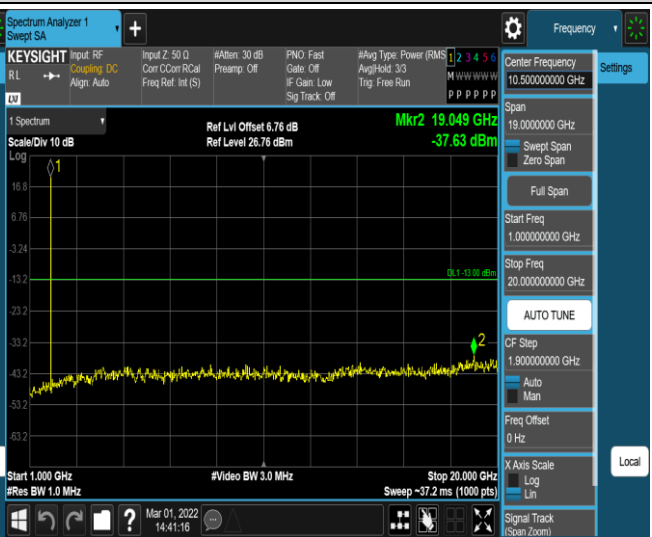

*Remark: All bandwidth and all modulation had been tested, but only the worst case data displayed in this report.*

Test Graphs

Band2-1.4MHz-16QAM-18607-1RB#0-Range1:30~1000MHz

Band2-1.4MHz-16QAM-18607-1RB#0-Range2:1000~20000MHz