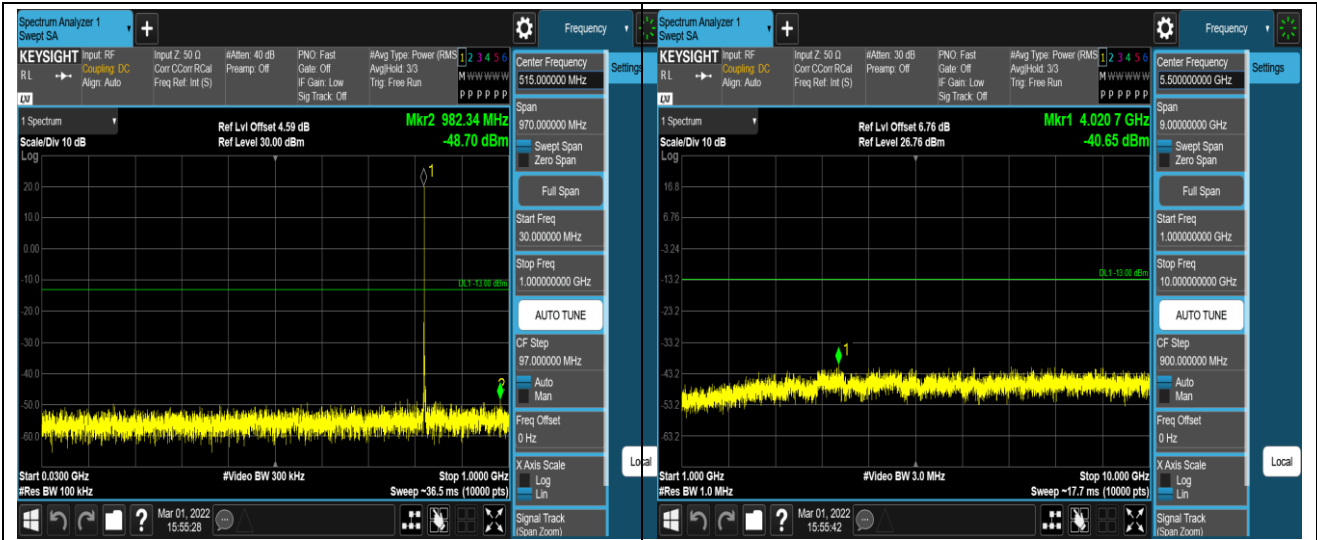

*Remark: All bandwidth and all modulation had been tested, but only the worst case data displayed in this report.*

Test Graphs

Band2-1.4MHz-16QAM-18607-1RB#0-Range1:30~1000MHz

Band2-1.4MHz-16QAM-18607-1RB#0-Range2:1000~20000MHz

Band2-1.4MHz-16QAM-18900-1RB#0-Range1:30~1000MHz

Band2-1.4MHz-16QAM-18900-1RB#0-Range2:1000~20000MHz

Band2-20MHz-QPSK-19100-1RB#0-Range1:30~1000MHz

Band2-20MHz-QPSK-19100-1RB#0-Range2:1000~20000MHz

Band2-20MHz-16QAM-18700-1RB#0-Range1:30~1000MHz

Band2-20MHz-16QAM-18700-1RB#0-Range2:1000~20000MHz

Band5-1.4MHz-QPSK-20525-1RB#0-Range1:30~1000MHz

Band5-1.4MHz-QPSK-20525-1RB#0-Range2:1000~10000MHz

Band5-1.4MHz-QPSK-20643-1RB#0-Range1:30~1000MHz

Band5-1.4MHz-QPSK-20643-1RB#0-Range2:1000~10000MHz