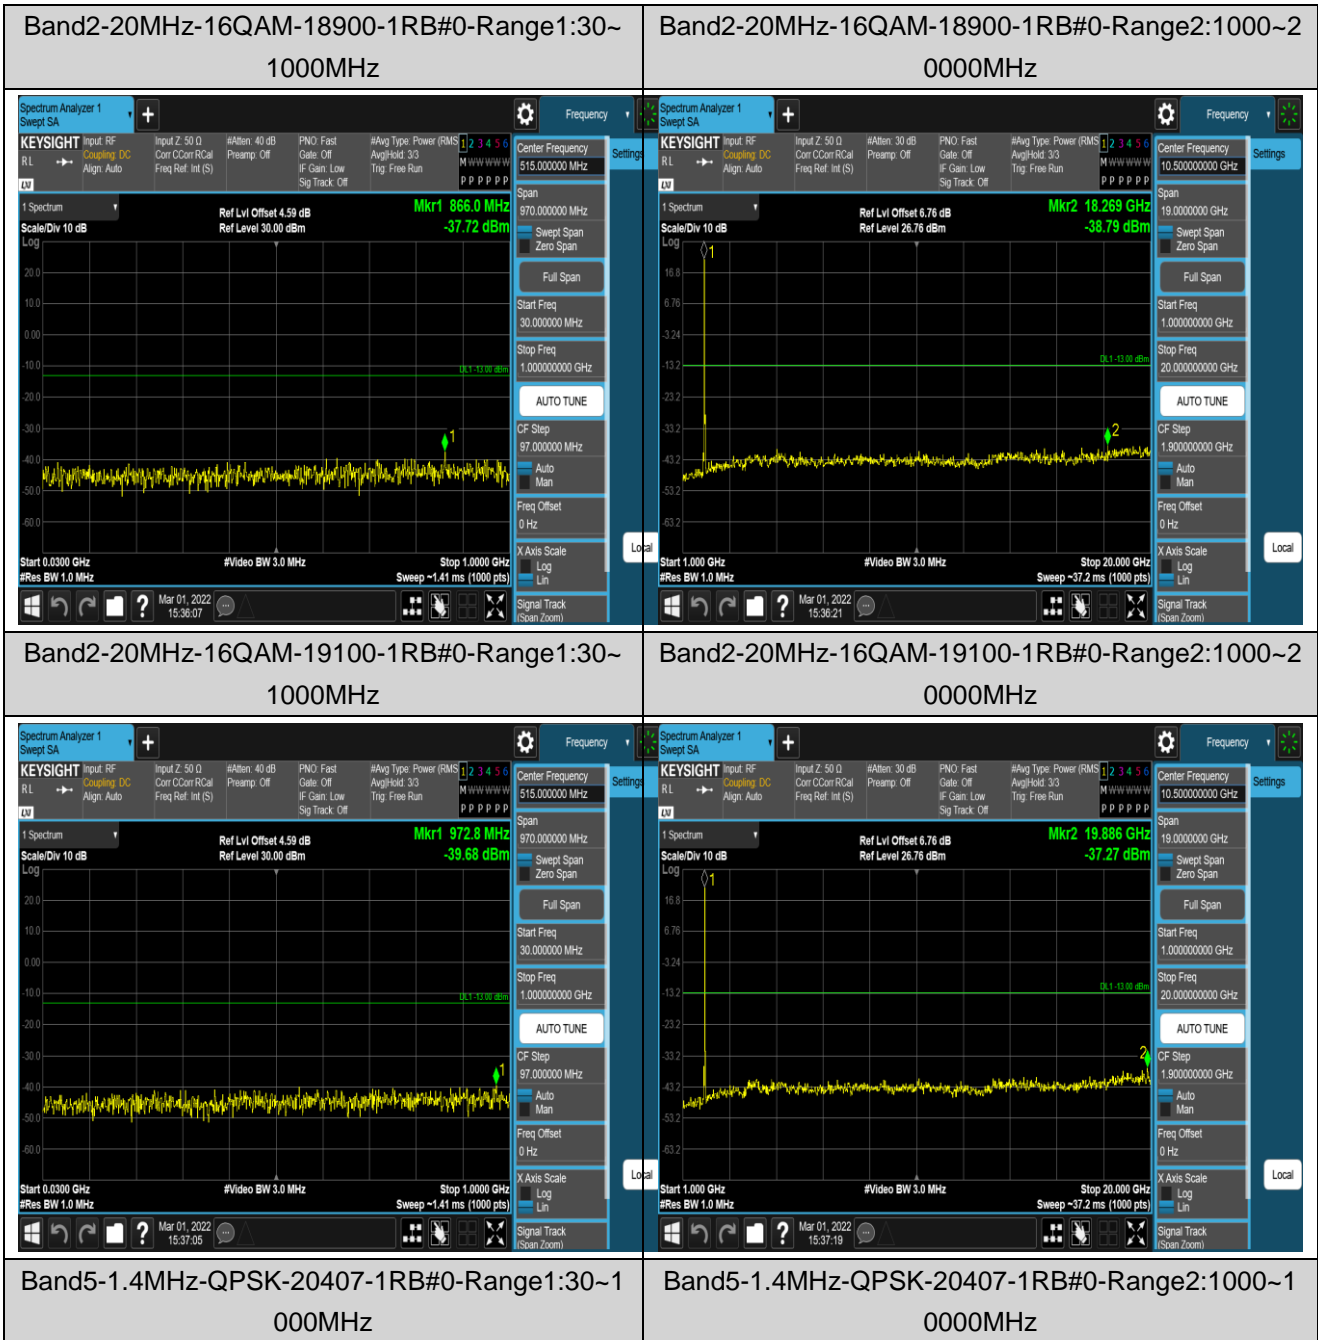

*Remark: All bandwidth and all modulation had been tested, but only the worst case data displayed in this report.*

Test Graphs

Band2-1.4MHz-16QAM-18607-1RB#0-Range1:30~1000MHz

Band2-1.4MHz-16QAM-18607-1RB#0-Range2:1000~20000MHz

Band2-1.4MHz-16QAM-18900-1RB#0-Range1:30~1000MHz

Band2-1.4MHz-16QAM-18900-1RB#0-Range2:1000~20000MHz

Band2-20MHz-QPSK-19100-1RB#0-Range1:30~1000MHz

Band2-20MHz-QPSK-19100-1RB#0-Range2:1000~20000MHz

Band2-20MHz-16QAM-18700-1RB#0-Range1:30~1000MHz

Band2-20MHz-16QAM-18700-1RB#0-Range2:1000~20000MHz

Band5-1.4MHz-QPSK-20525-1RB#0-Range1:30~1000MHz

Band5-1.4MHz-QPSK-20525-1RB#0-Range2:1000~10000MHz

Band5-1.4MHz-QPSK-20643-1RB#0-Range1:30~1000MHz

Band5-1.4MHz-QPSK-20643-1RB#0-Range2:1000~10000MHz