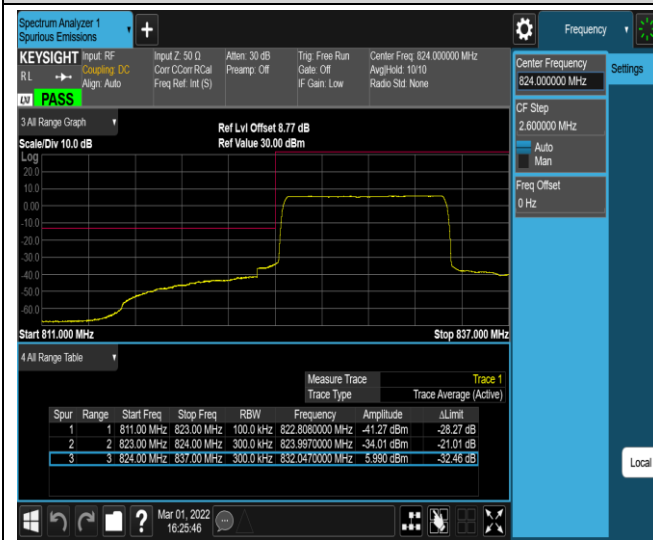

Band5-10MHz-QPSK-20450-50RB#0

Band5-10MHz-QPSK-20600-1RB#49