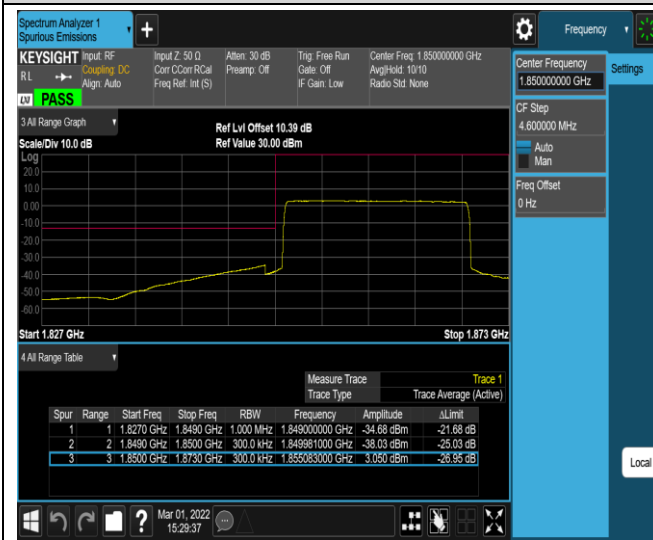

Remark: All bandwidth and all modulation had been tested, but only the worst case data displayed in this report.

Test Graphs

Band2-20MHz-QPSK-18700-100RB#0

Band2-20MHz-QPSK-19100-1RB#0

Band2-20MHz-QPSK-19100-1RB#99

Band2-20MHz-QPSK-19100-100RB#0

Band2-20MHz-16QAM-18700-1RB#0

Band2-20MHz-16QAM-18700-1RB#99

Band2-20MHz-16QAM-18700-100RB#0

Band2-20MHz-16QAM-19100-1RB#0

Band2-20MHz-16QAM-19100-1RB#99

Band2-20MHz-16QAM-19100-100RB#0