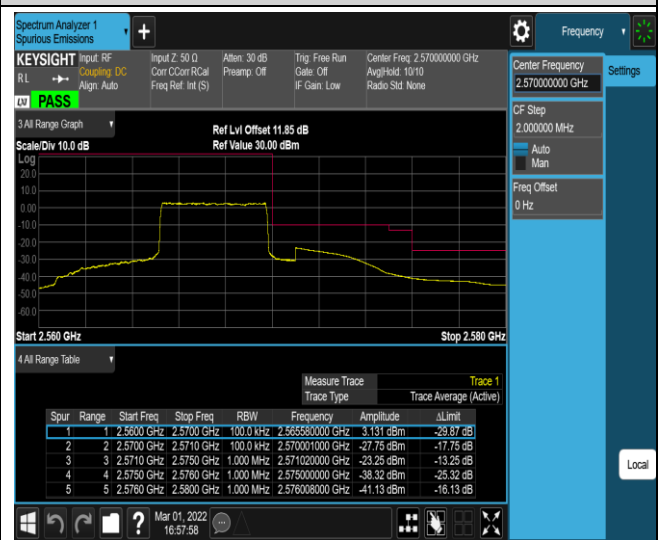

Band7-5MHz-QPSK-21425-25RB#0

Band7-5MHz-16QAM-20775-1RB#24