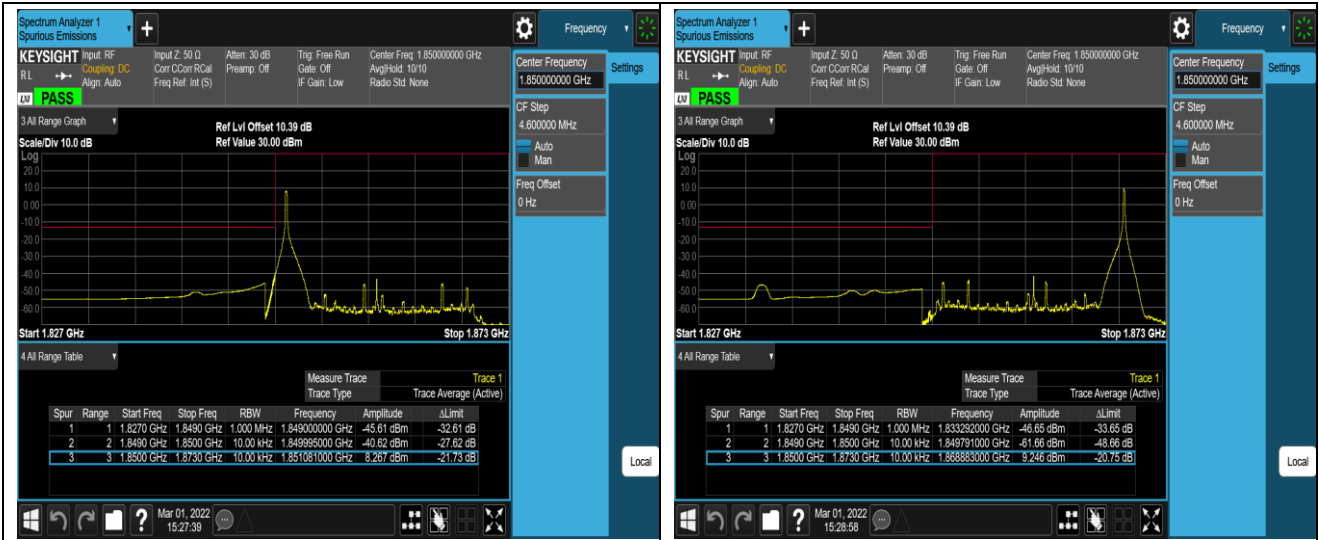

Remark: All bandwidth and all modulation had been tested, but only the worst case data displayed in this report.

Test Graphs

Band2-20MHz-QPSK-18700-100RB#0

Band2-20MHz-QPSK-19100-1RB#0

Band2-20MHz-QPSK-19100-1RB#99

Band2-20MHz-QPSK-19100-100RB#0

Band2-20MHz-16QAM-18700-1RB#0

Band2-20MHz-16QAM-18700-1RB#99

Band2-20MHz-16QAM-18700-100RB#0

Band2-20MHz-16QAM-19100-1RB#0

Band2-20MHz-16QAM-19100-1RB#99

Band2-20MHz-16QAM-19100-100RB#0