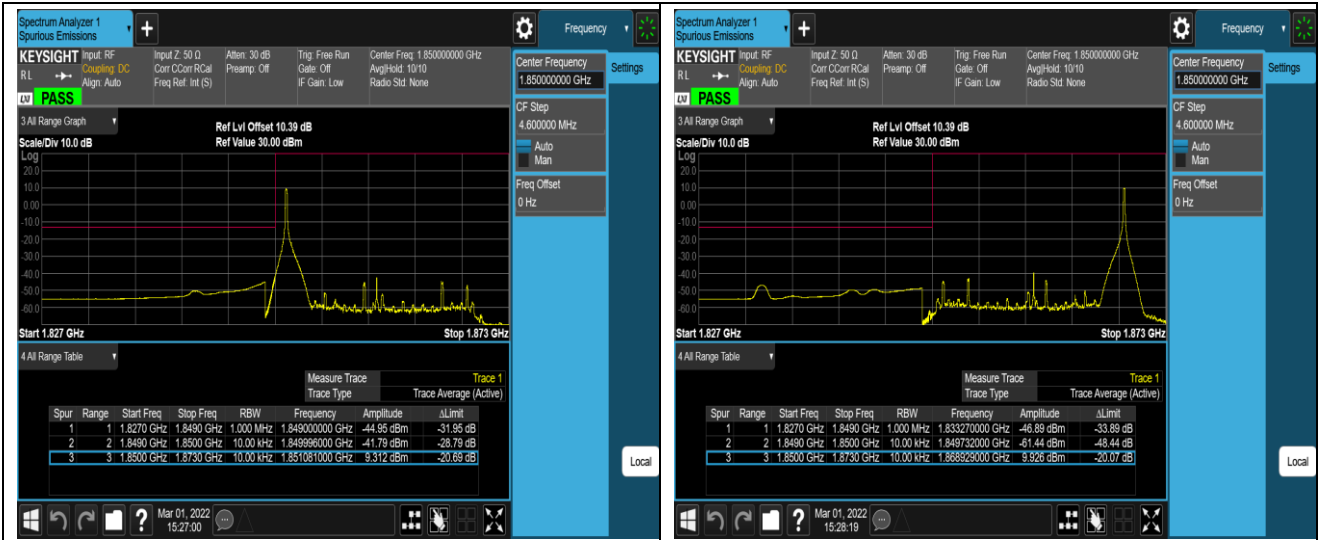

Remark: All bandwidth and all modulation had been tested, but only the worst case data displayed in this report.

Test Graphs

Band2-20MHz-QPSK-18700-100RB#0

Band2-20MHz-QPSK-19100-1RB#0

Band2-20MHz-QPSK-19100-1RB#99