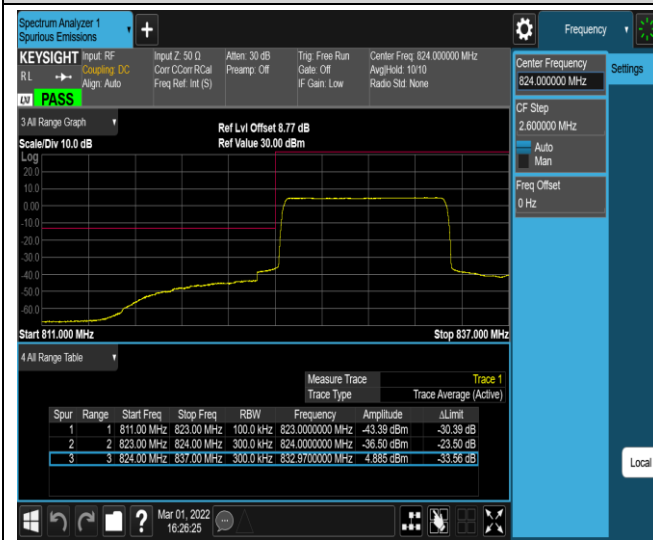

Band5-10MHz-16QAM-20450-50RB#0

Band5-10MHz-16QAM-20600-1RB#49