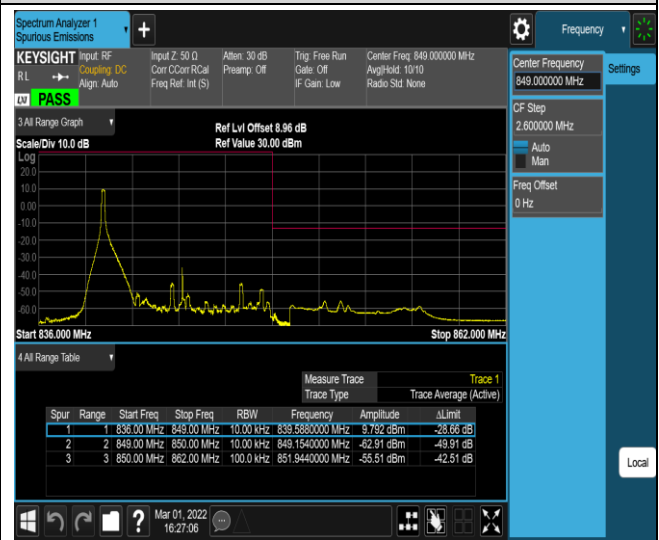

Band5-10MHz-QPSK-20600-1RB#0

Band5-10MHz-QPSK-20600-50RB#0