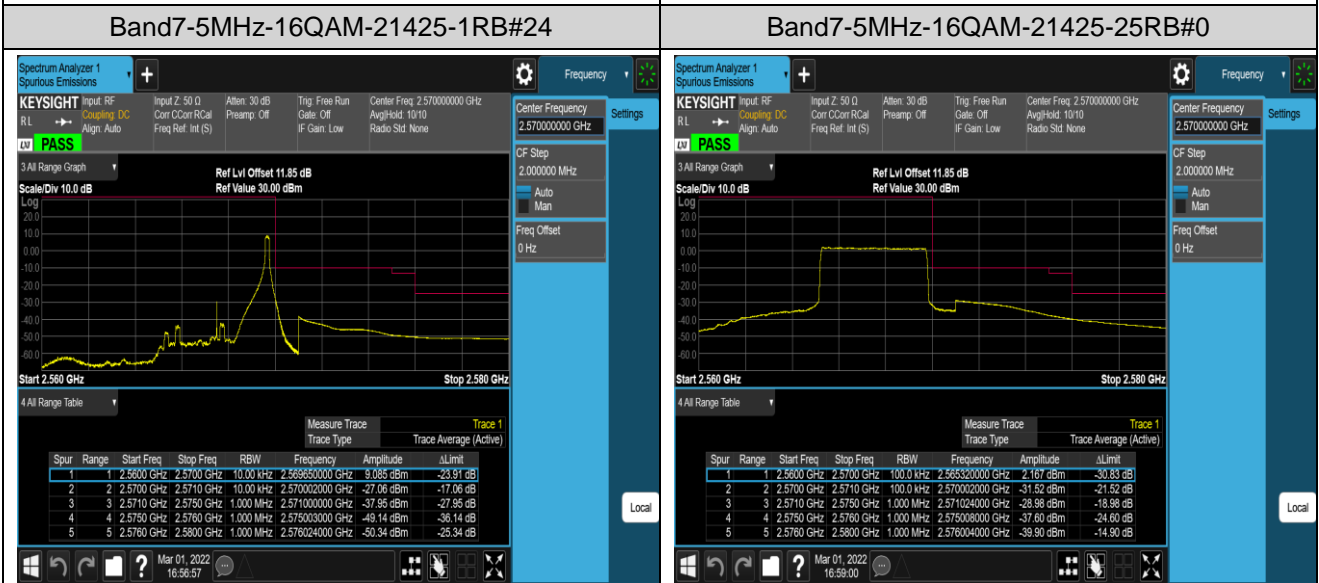

Band7-5MHz-QPSK-21425-25RB#0

Band7-5MHz-16QAM-20775-1RB#0

Band7-5MHz-16QAM-20775-1RB#24

Band7-5MHz-16QAM-20775-25RB#0

Band7-5MHz-16QAM-21425-1RB#0

Band7-5MHz-16QAM-21425-1RB#24

Band7-5MHz-16QAM-21425-25RB#0

Band7-20MHz-QPSK-20850-1RB#0

Band7-20MHz-QPSK-20850-1RB#99