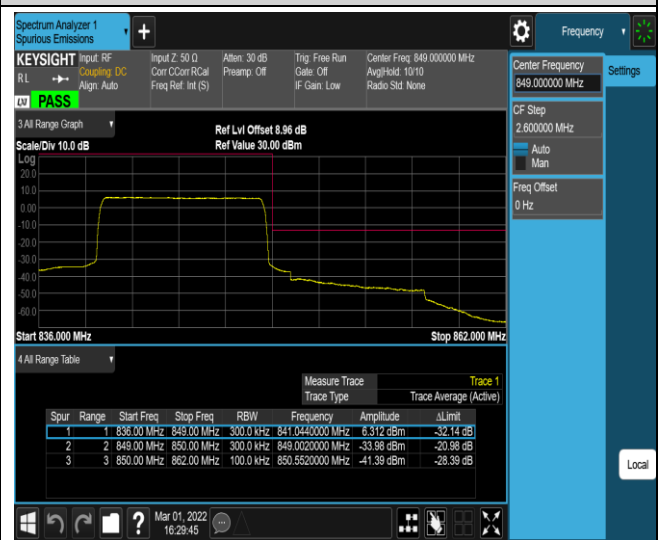

Band5-10MHz-QPSK-20600-50RB#0

Band5-10MHz-16QAM-20450-1RB#49