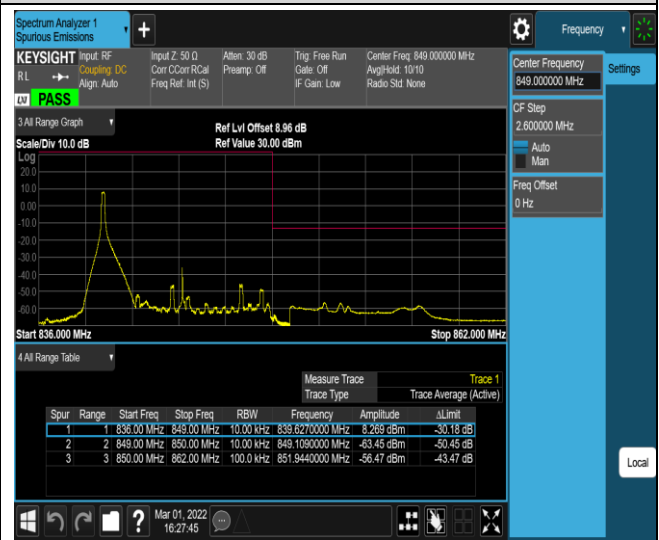

Band5-10MHz-16QAM-20600-1RB#0

Band5-10MHz-16QAM-20600-50RB#0