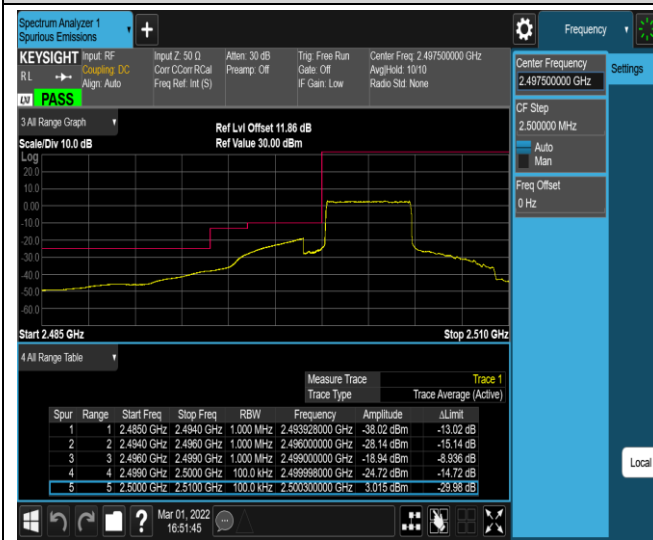

Band5-10MHz-16QAM-20600-1RB#0

Band5-10MHz-16QAM-20600-1RB#49

Band5-10MHz-16QAM-20600-50RB#0

Band7-5MHz-QPSK-20775-1RB#0

Band7-5MHz-QPSK-20775-1RB#24

Band7-5MHz-QPSK-20775-25RB#0

Band7-5MHz-QPSK-21425-1RB#0

Band7-5MHz-QPSK-21425-1RB#24