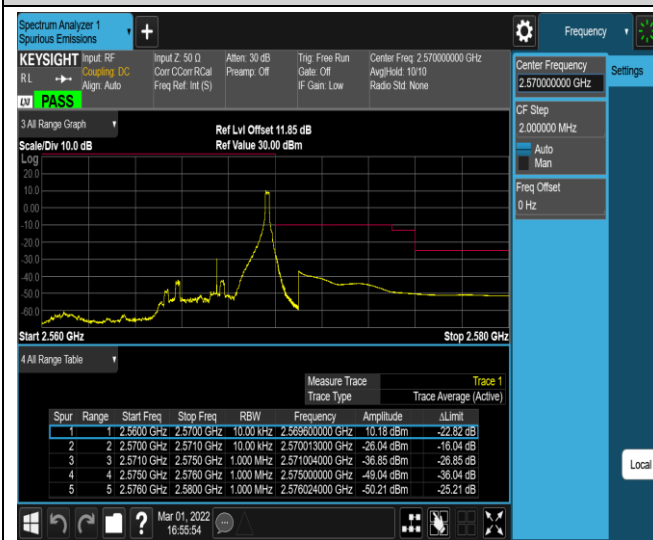

Band7-5MHz-QPSK-21425-1RB#24

Band7-5MHz-16QAM-20775-1RB#0