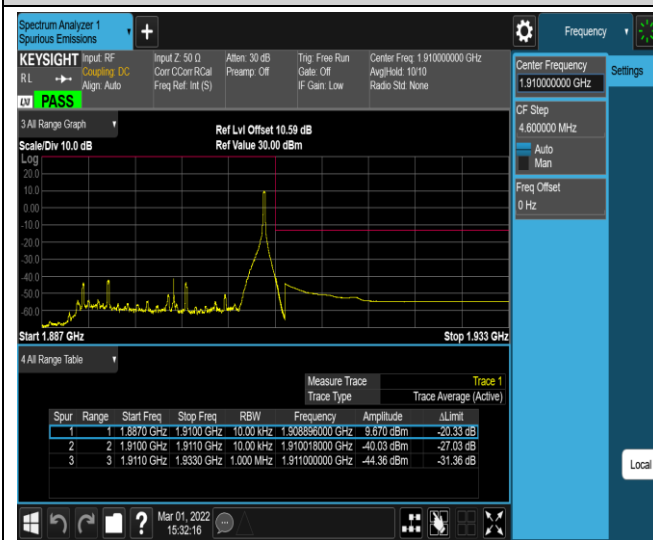

Remark: All bandwidth and all modulation had been tested, but only the worst case data displayed in this report.

Test Graphs

Band2-20MHz-QPSK-18700-100RB#0

Band2-20MHz-QPSK-19100-1RB#0

Band2-20MHz-QPSK-19100-1RB#99

Band2-20MHz-QPSK-19100-100RB#0

Band2-20MHz-16QAM-18700-1RB#0

Band2-20MHz-16QAM-18700-1RB#99

Band2-20MHz-16QAM-18700-100RB#0

Band2-20MHz-16QAM-19100-1RB#0

Band2-20MHz-16QAM-19100-1RB#99

Band2-20MHz-16QAM-19100-100RB#0