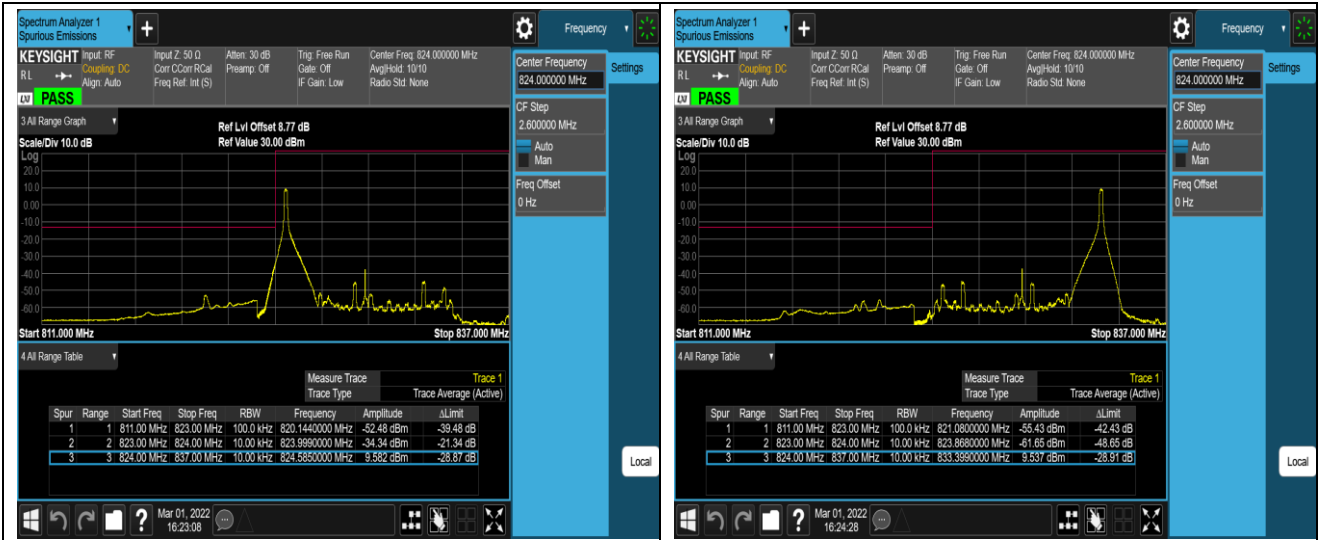

Band5-1.4MHz-16QAM-20407-1RB#5

Band5-1.4MHz-16QAM-20407-6RB#0

Band5-1.4MHz-16QAM-20643-1RB#0

Band5-1.4MHz-16QAM-20643-1RB#5

Band5-1.4MHz-16QAM-20643-6RB#0

Band5-10MHz-QPSK-20450-1RB#0

Band5-10MHz-QPSK-20450-1RB#49