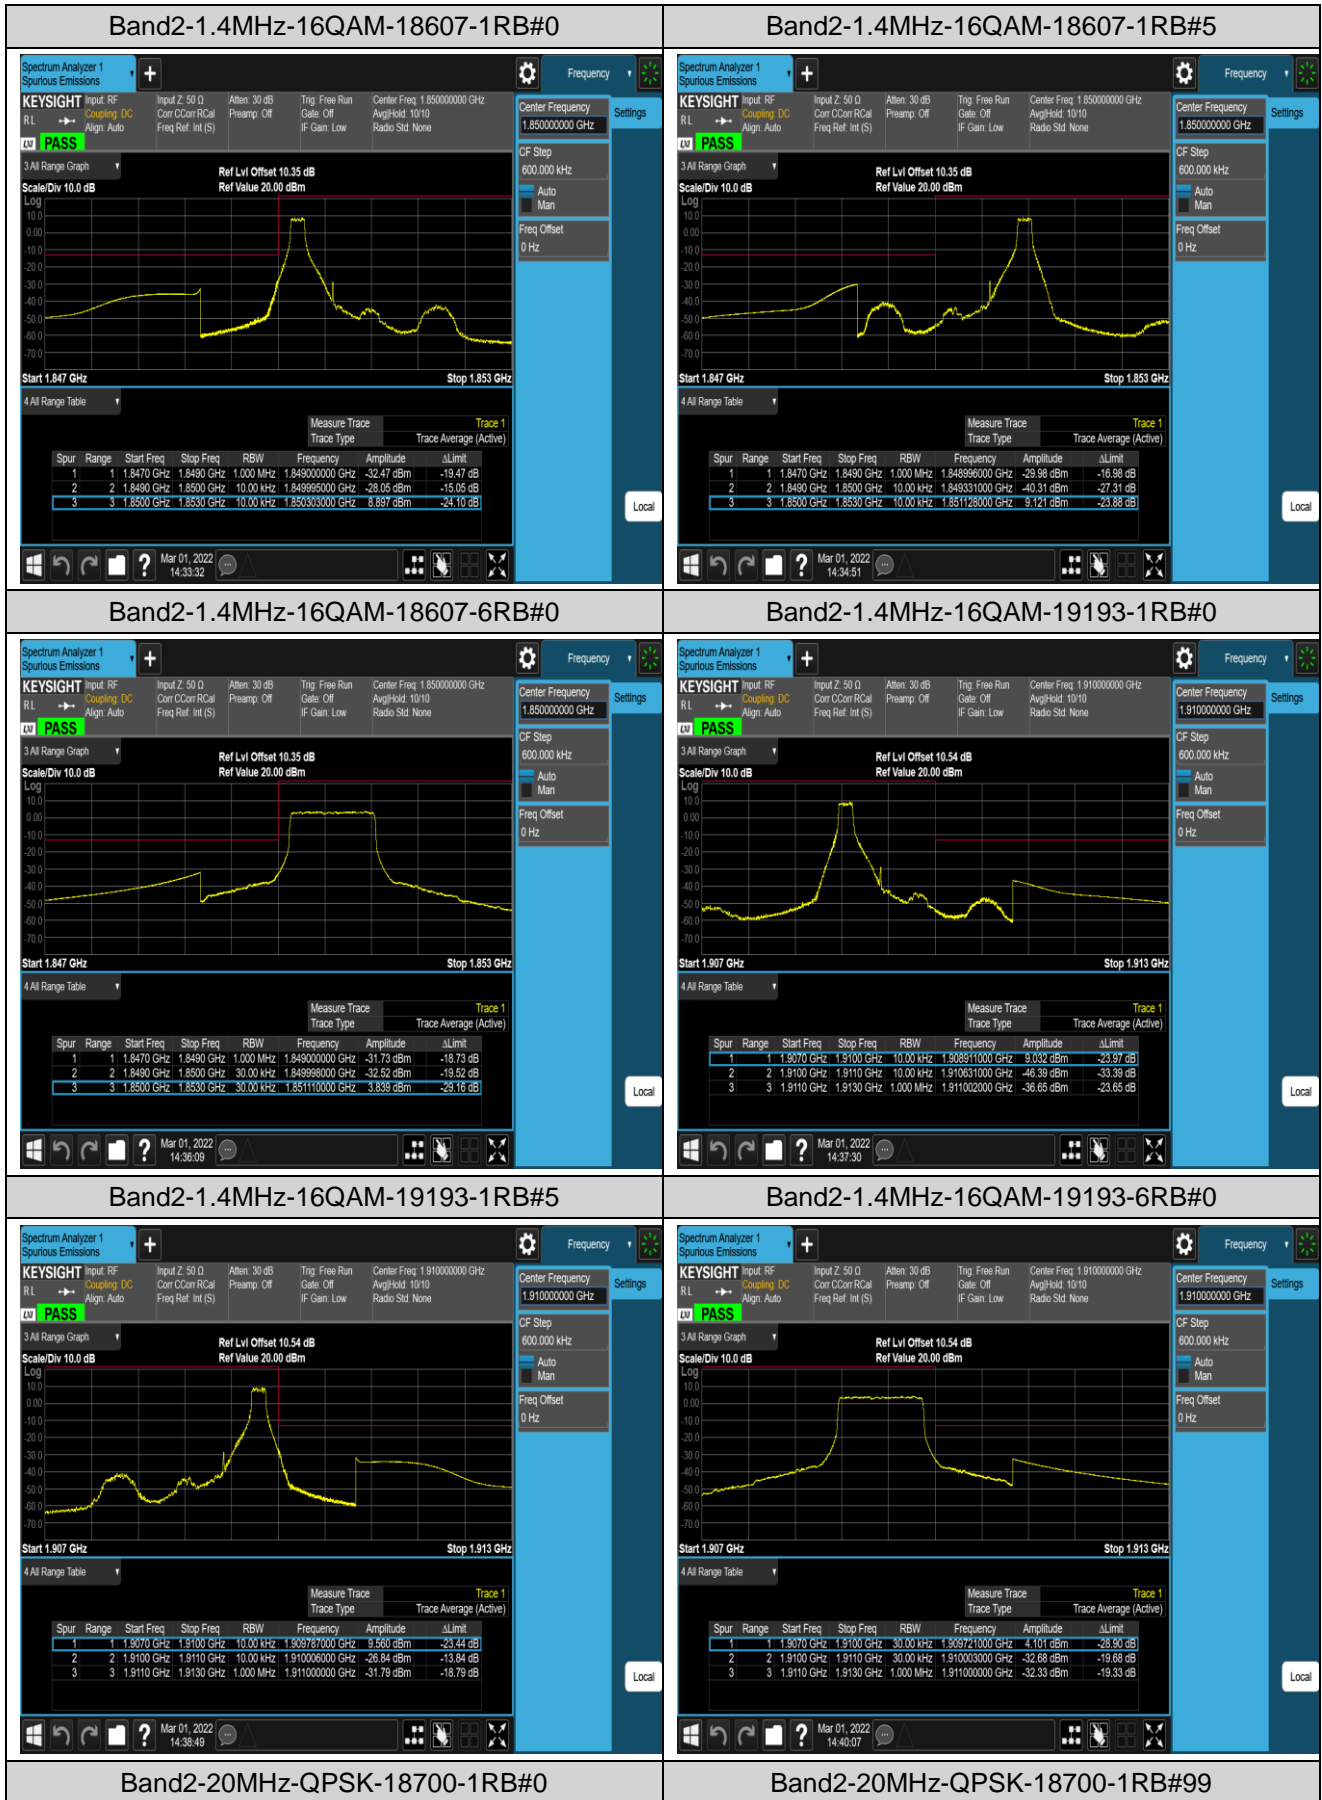

Remark: All bandwidth and all modulation had been tested, but only the worst case data displayed in this report.

Test Graphs

Band2-20MHz-QPSK-18700-100RB#0

Band2-20MHz-QPSK-19100-1RB#0

Band2-20MHz-QPSK-19100-1RB#99