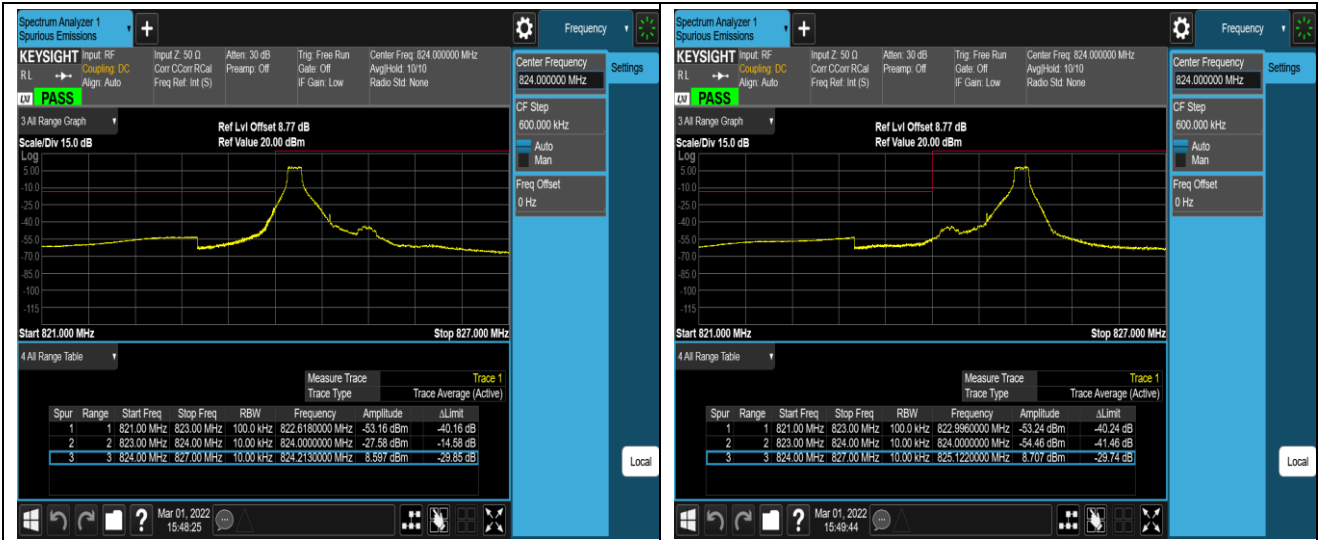

Band5-1.4MHz-16QAM-20407-1RB#0

Band5-1.4MHz-16QAM-20407-1RB#5

Band5-1.4MHz-16QAM-20407-6RB#0

Band5-1.4MHz-16QAM-20643-1RB#0