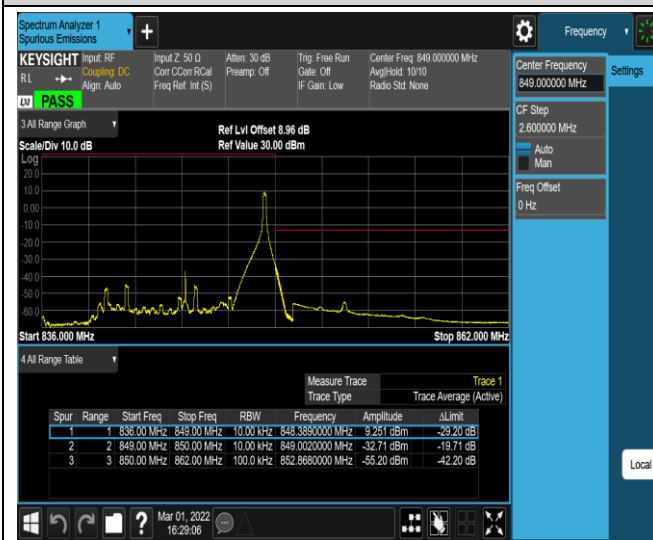

Band5-10MHz-16QAM-20600-1RB#49

Band7-5MHz-QPSK-20775-1RB#0