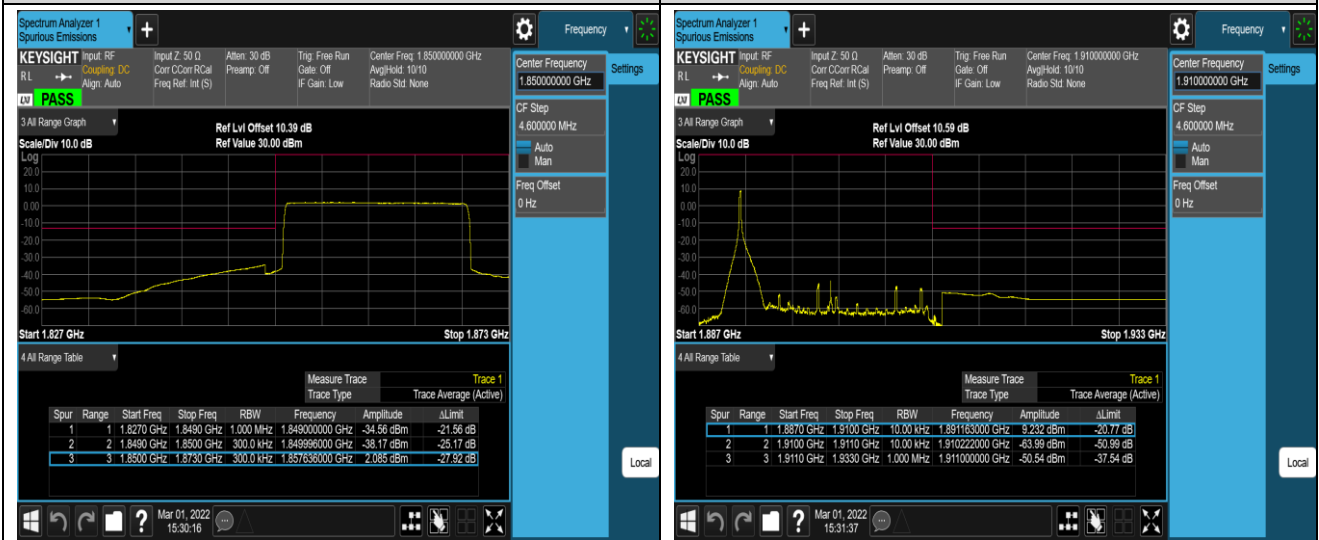

Remark: All bandwidth and all modulation had been tested, but only the worst case data displayed in this report.

Test Graphs

Band2-20MHz-QPSK-18700-100RB#0

Band2-20MHz-QPSK-19100-1RB#0

Band2-20MHz-QPSK-19100-1RB#99

Band2-20MHz-QPSK-19100-100RB#0

Band2-20MHz-16QAM-18700-1RB#0

Band2-20MHz-16QAM-18700-1RB#99

Band2-20MHz-16QAM-18700-100RB#0

Band2-20MHz-16QAM-19100-1RB#0

Band2-20MHz-16QAM-19100-1RB#99

Band2-20MHz-16QAM-19100-100RB#0