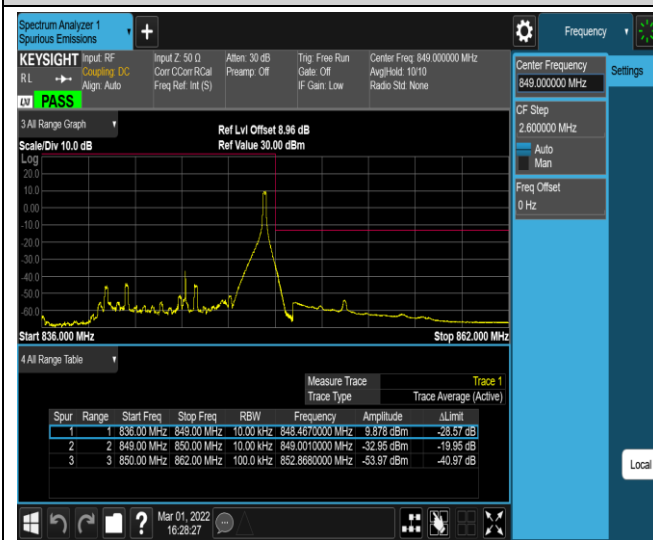

Band5-10MHz-QPSK-20600-1RB#49

Band5-10MHz-16QAM-20450-1RB#0