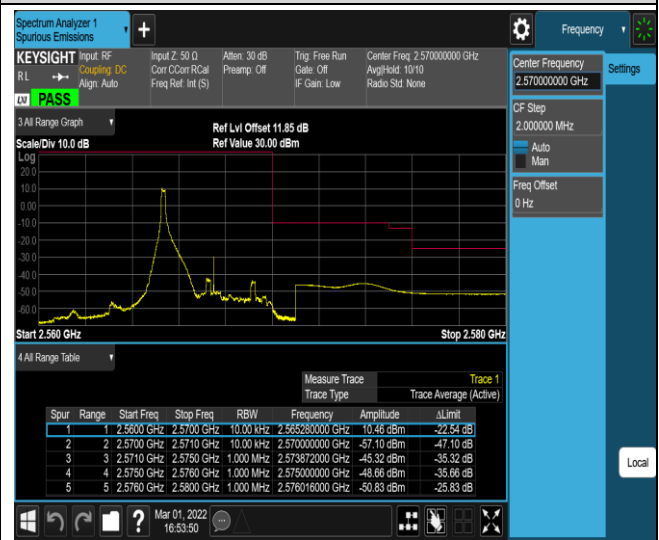

Band5-10MHz-16QAM-20600-1RB#0

Band5-10MHz-16QAM-20600-1RB#49

Band5-10MHz-16QAM-20600-50RB#0

Band7-5MHz-QPSK-20775-1RB#0

Band7-5MHz-QPSK-20775-1RB#24

Band7-5MHz-QPSK-20775-25RB#0

Band7-5MHz-QPSK-21425-1RB#0

Band7-5MHz-QPSK-21425-1RB#24