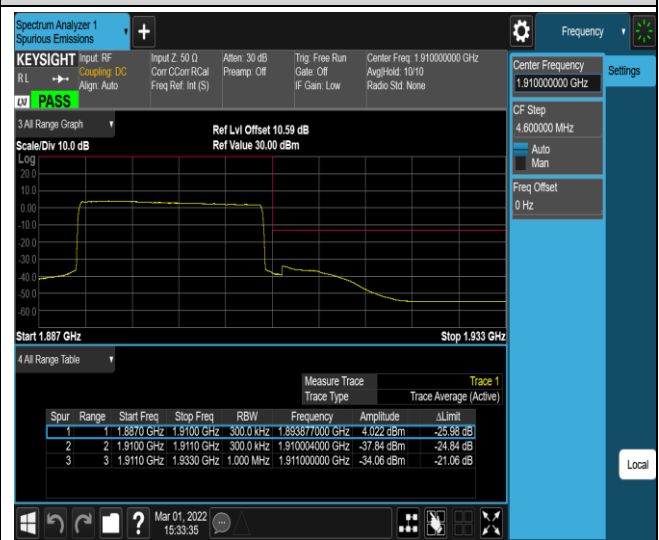

Remark: All bandwidth and all modulation had been tested, but only the worst case data displayed in this report.

Test Graphs

Band2-20MHz-QPSK-18700-100RB#0

Band2-20MHz-QPSK-19100-1RB#0

Band2-20MHz-QPSK-19100-1RB#99

Band2-20MHz-QPSK-19100-100RB#0

Band2-20MHz-16QAM-18700-1RB#0

Band2-20MHz-16QAM-18700-1RB#99

Band2-20MHz-16QAM-18700-100RB#0

Band2-20MHz-16QAM-19100-1RB#0

Band2-20MHz-16QAM-19100-1RB#99

Band2-20MHz-16QAM-19100-100RB#0