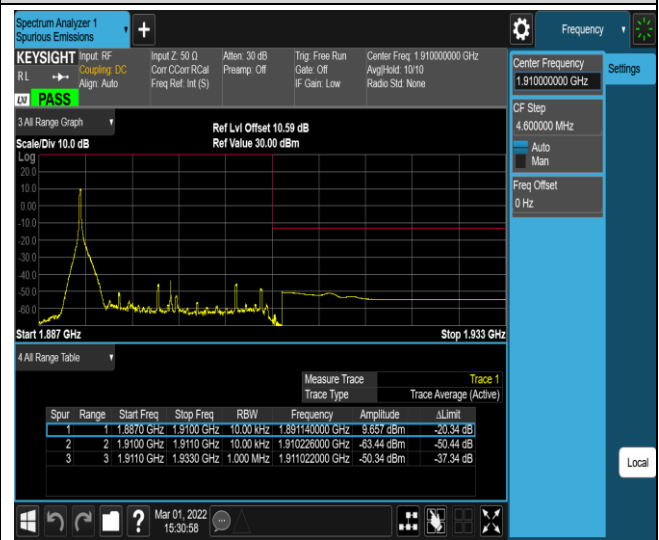

Remark: All bandwidth and all modulation had been tested, but only the worst case data displayed in this report.

Test Graphs

Band2-20MHz-QPSK-18700-100RB#0

Band2-20MHz-QPSK-19100-1RB#0

Band2-20MHz-QPSK-19100-1RB#99

Band2-20MHz-QPSK-19100-100RB#0

Band2-20MHz-16QAM-18700-1RB#0

Band2-20MHz-16QAM-18700-1RB#99

Band2-20MHz-16QAM-18700-100RB#0

Band2-20MHz-16QAM-19100-1RB#0

Band2-20MHz-16QAM-19100-1RB#99

Band2-20MHz-16QAM-19100-100RB#0