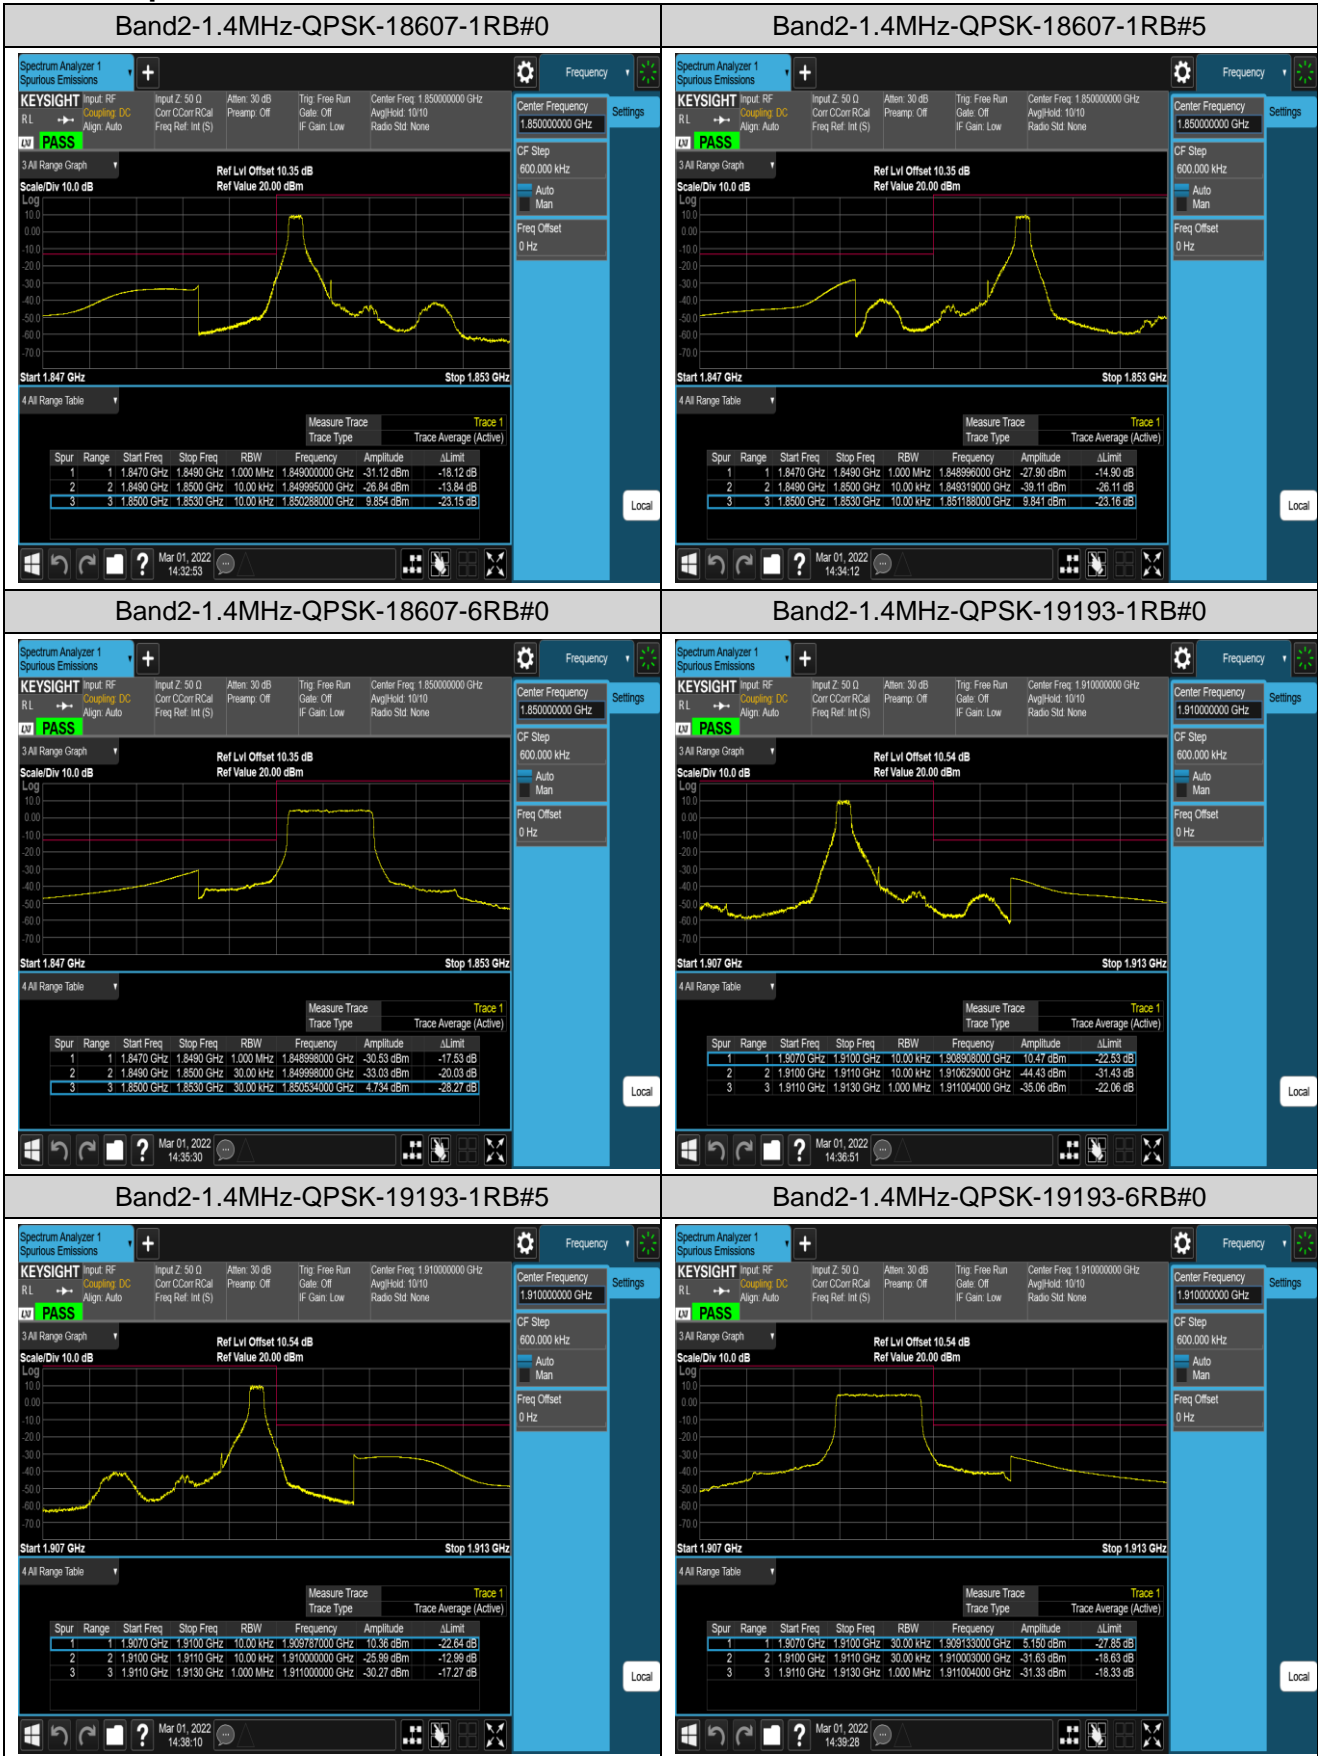

Remark: All bandwidth and all modulation had been tested, but only the worst case data displayed in this report.

Test Graphs

Band2-20MHz-QPSK-18700-100RB#0

Band2-20MHz-QPSK-19100-1RB#0

Band2-20MHz-QPSK-19100-1RB#99