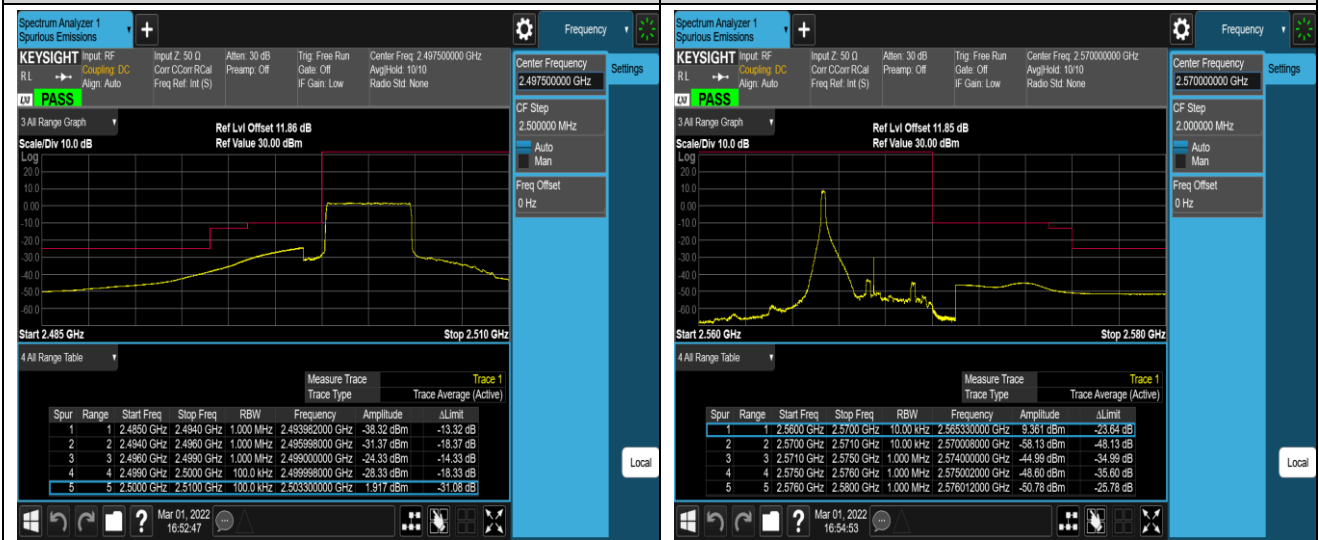

Band7-5MHz-QPSK-21425-25RB#0

Band7-5MHz-16QAM-20775-1RB#0

Band7-5MHz-16QAM-20775-1RB#24

Band7-5MHz-16QAM-20775-25RB#0

Band7-5MHz-16QAM-21425-1RB#0

Band7-5MHz-16QAM-21425-1RB#24

Band7-5MHz-16QAM-21425-25RB#0