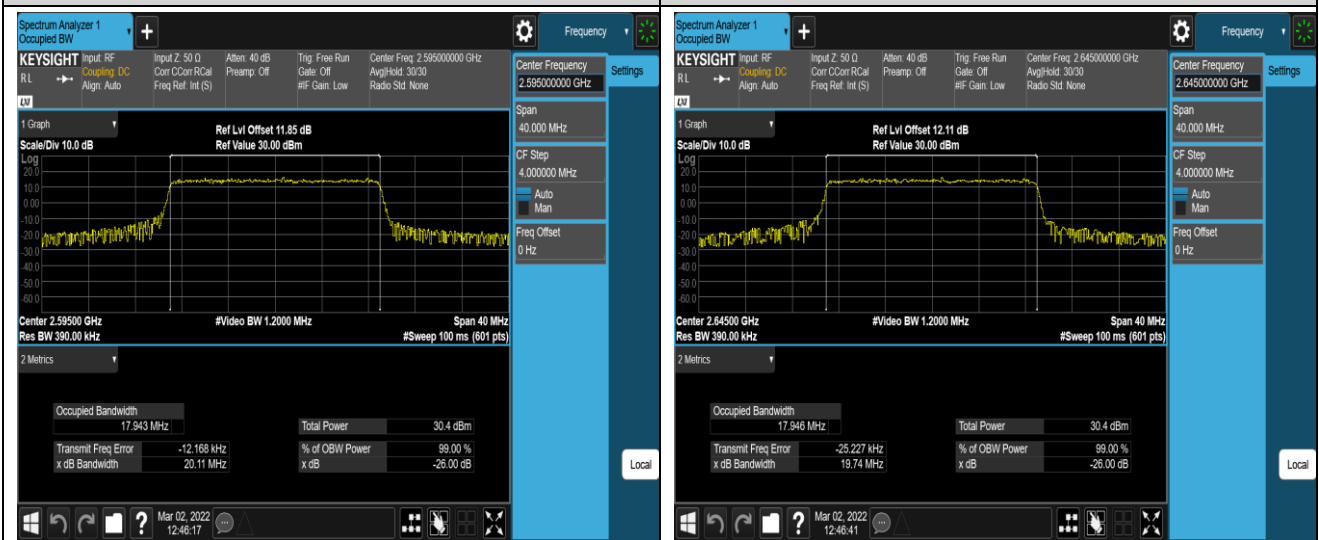

Band41-20MHz-16QAM-40640-100RB#0

Band41-20MHz-16QAM-41140-100RB#0