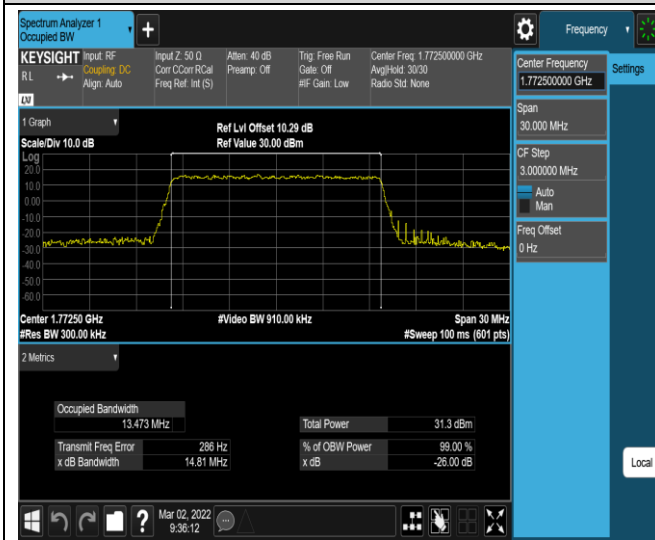

Band66-10MHz-16QAM-132322-50RB#0

Band66-10MHz-16QAM-132622-50RB#0

Band66-15MHz-QPSK-132047-75RB#0

Band66-15MHz-QPSK-132322-75RB#0

Band66-15MHz-QPSK-132597-75RB#0

Band66-15MHz-16QAM-132047-75RB#0

Band66-15MHz-16QAM-132322-75RB#0