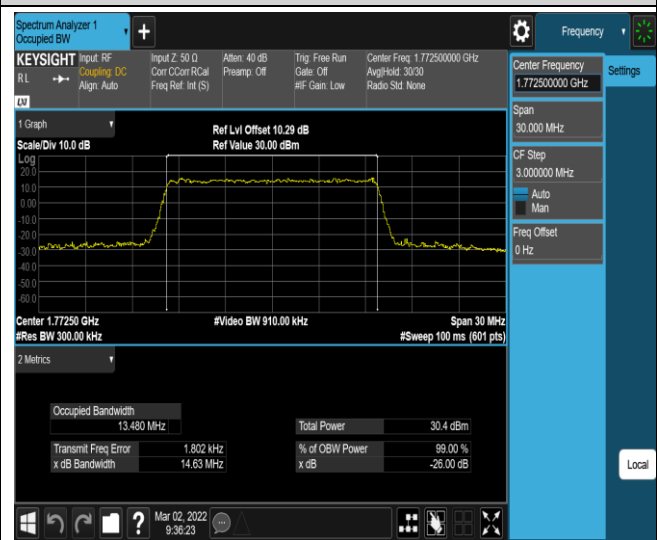

Band66-15MHz-16QAM-132597-75RB#0