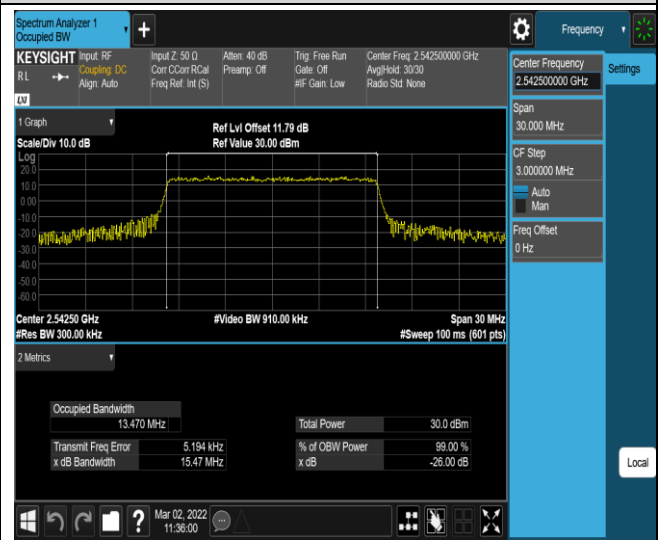

Band41-15MHz-QPSK-41165-75RB#0

Band41-15MHz-16QAM-40115-75RB#0

Band41-15MHz-16QAM-40640-75RB#0

Band41-15MHz-16QAM-41165-75RB#0

Band41-20MHz-QPSK-40140-100RB#0

Band41-20MHz-QPSK-40640-100RB#0

Band41-20MHz-QPSK-41140-100RB#0