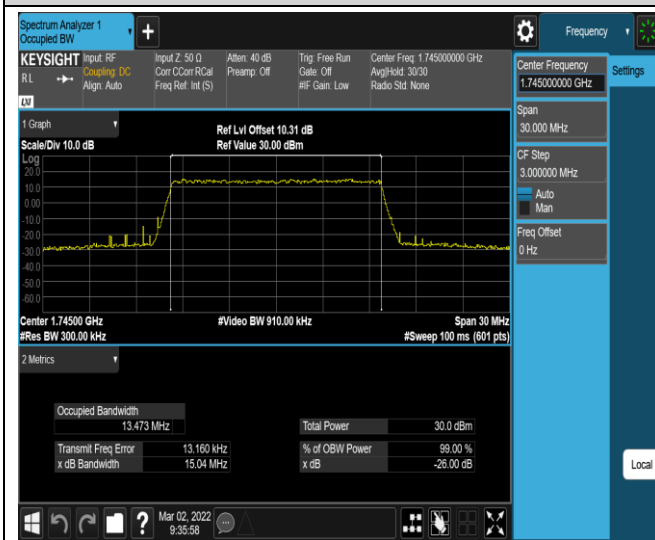

Band66-15MHz-16QAM-132322-75RB#0