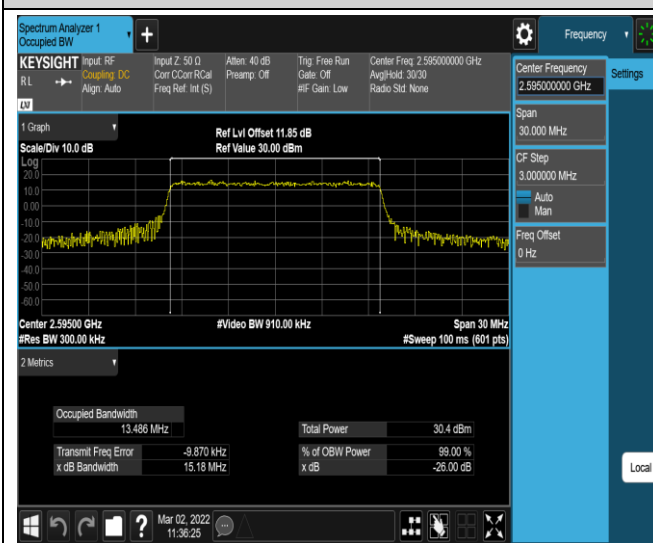

Band41-15MHz-QPSK-41165-75RB#0

Band41-15MHz-16QAM-40115-75RB#0

Band41-15MHz-16QAM-40640-75RB#0

Band41-15MHz-16QAM-41165-75RB#0

Band41-20MHz-QPSK-40140-100RB#0

Band41-20MHz-QPSK-40640-100RB#0

Band41-20MHz-QPSK-41140-100RB#0