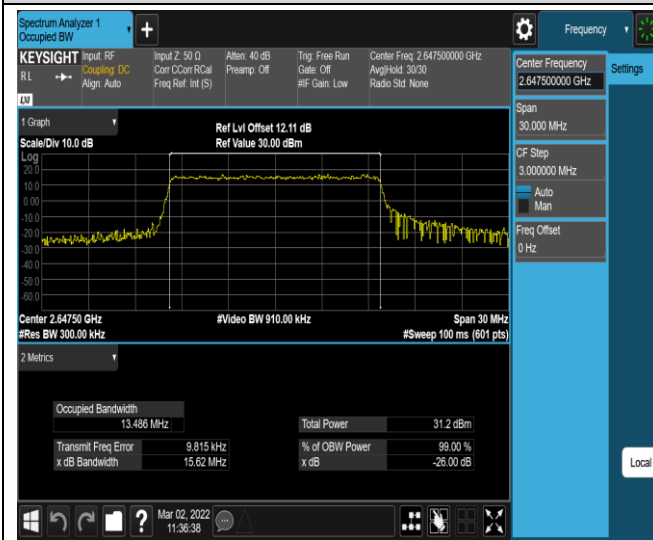

Band41-15MHz-QPSK-41165-75RB#0

Band41-15MHz-16QAM-40115-75RB#0

Band41-15MHz-16QAM-40640-75RB#0

Band41-15MHz-16QAM-41165-75RB#0

Band41-20MHz-QPSK-40140-100RB#0

Band41-20MHz-QPSK-40640-100RB#0

Band41-20MHz-QPSK-41140-100RB#0