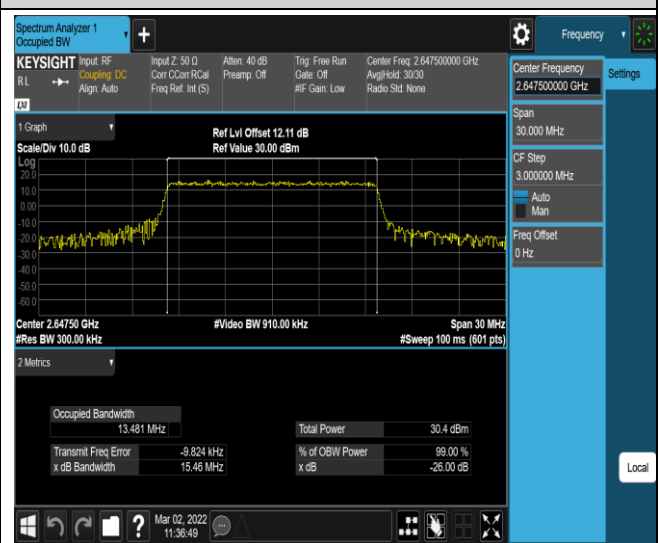

Band41-15MHz-QPSK-41165-75RB#0

Band41-15MHz-16QAM-40115-75RB#0

Band41-15MHz-16QAM-40640-75RB#0

Band41-15MHz-16QAM-41165-75RB#0

Band41-20MHz-QPSK-40140-100RB#0

Band41-20MHz-QPSK-40640-100RB#0

Band41-20MHz-QPSK-41140-100RB#0