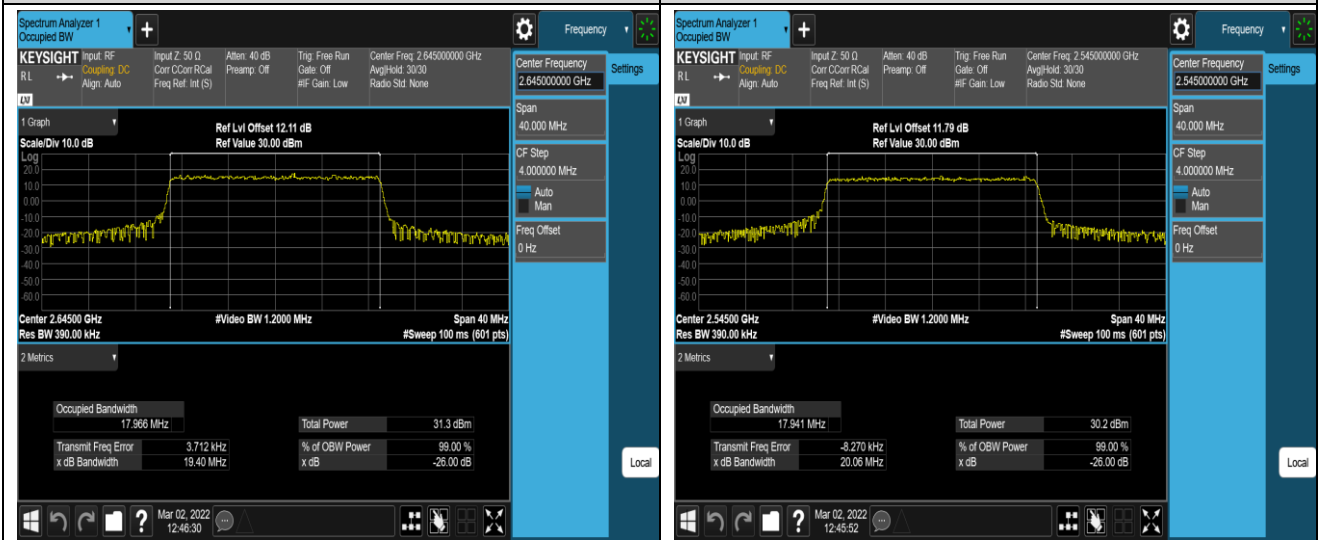

Band41-20MHz-QPSK-41140-100RB#0

Band41-20MHz-16QAM-40140-100RB#0