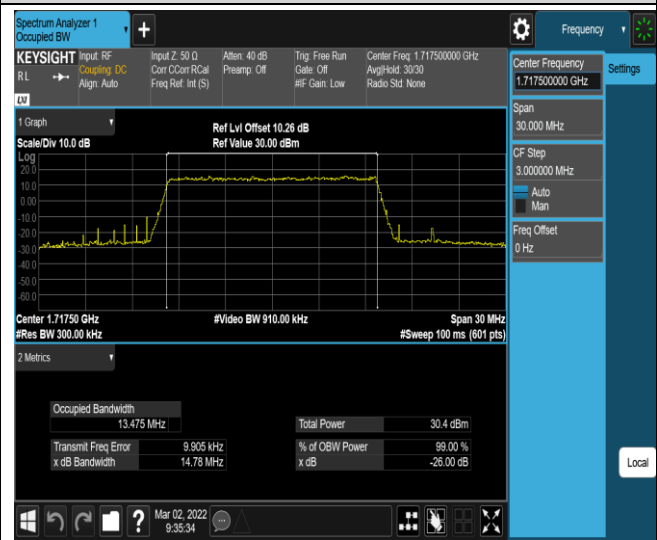

Band66-10MHz-16QAM-132322-50RB#0

Band66-10MHz-16QAM-132622-50RB#0

Band66-15MHz-QPSK-132047-75RB#0

Band66-15MHz-QPSK-132322-75RB#0

Band66-15MHz-QPSK-132597-75RB#0

Band66-15MHz-16QAM-132047-75RB#0

Band66-15MHz-16QAM-132322-75RB#0