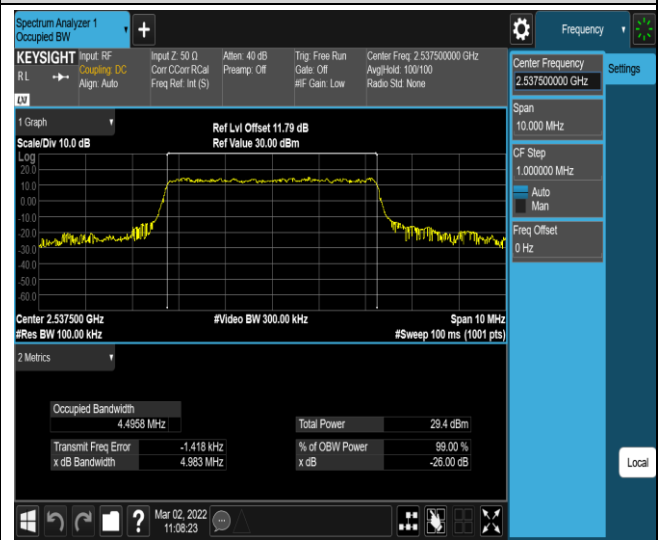

Band41-5MHz-16QAM-40065-25RB#0

Band41-5MHz-16QAM-41215-25RB#0