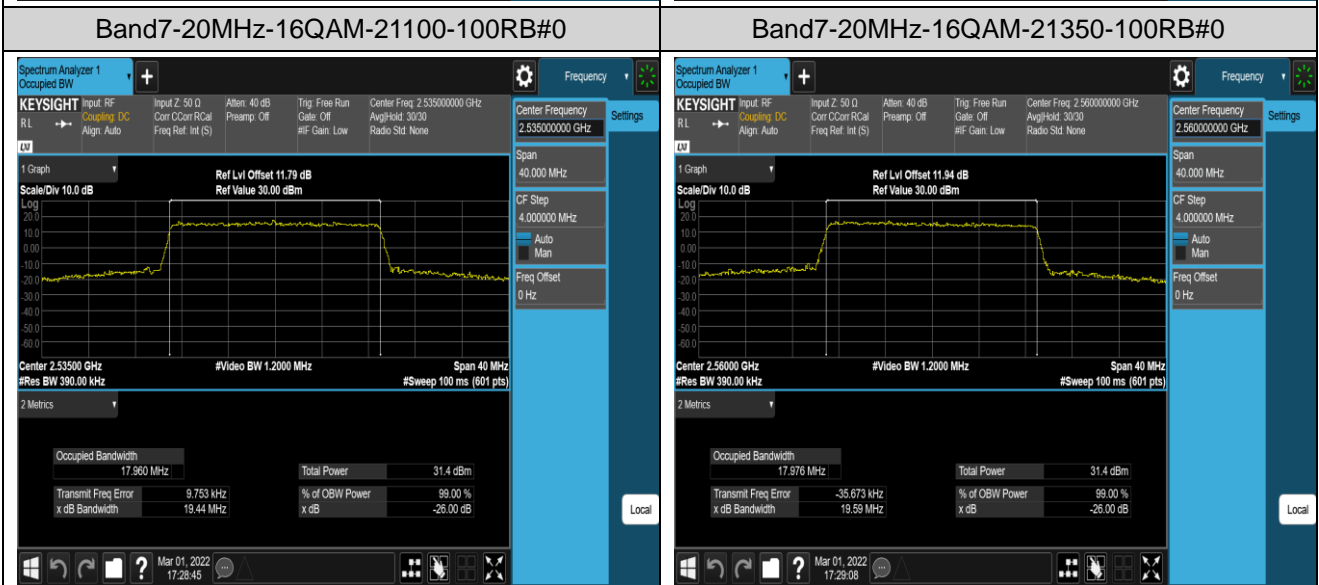

Band7-15MHz-QPSK-21375-75RB#0

Band7-15MHz-16QAM-20825-75RB#0

Band7-15MHz-16QAM-21100-75RB#0

Band7-15MHz-16QAM-21375-75RB#0

Band7-20MHz-QPSK-20850-100RB#0

Band7-20MHz-QPSK-21100-100RB#0

Band41-5MHz-QPSK-41215-25RB#0