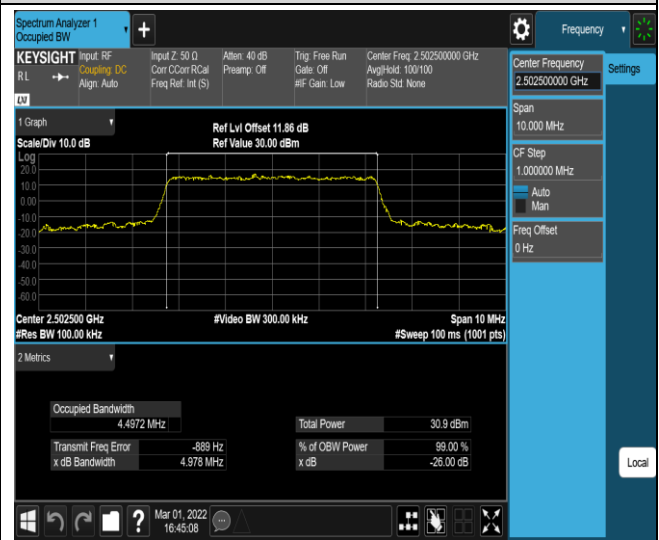

Band7-5MHz-16QAM-20775-25RB#0

Band7-5MHz-16QAM-21425-25RB#0