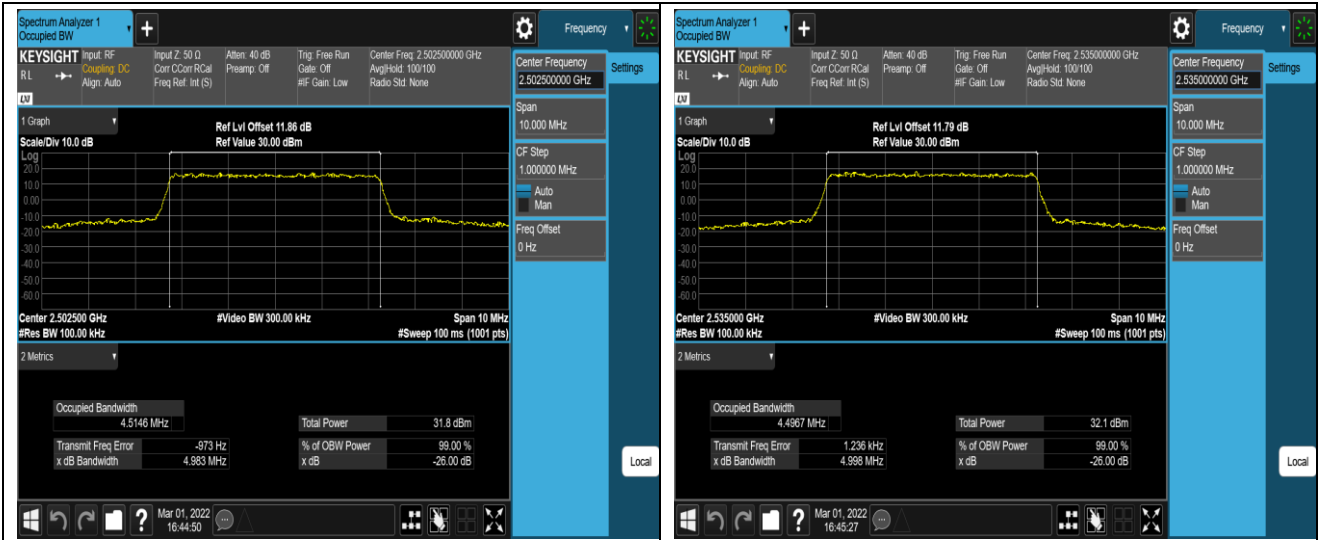

Band7-5MHz-QPSK-20775-25RB#0

Band7-5MHz-QPSK-21100-25RB#0

Band7-5MHz-QPSK-21425-25RB#0

Band7-5MHz-16QAM-20775-25RB#0