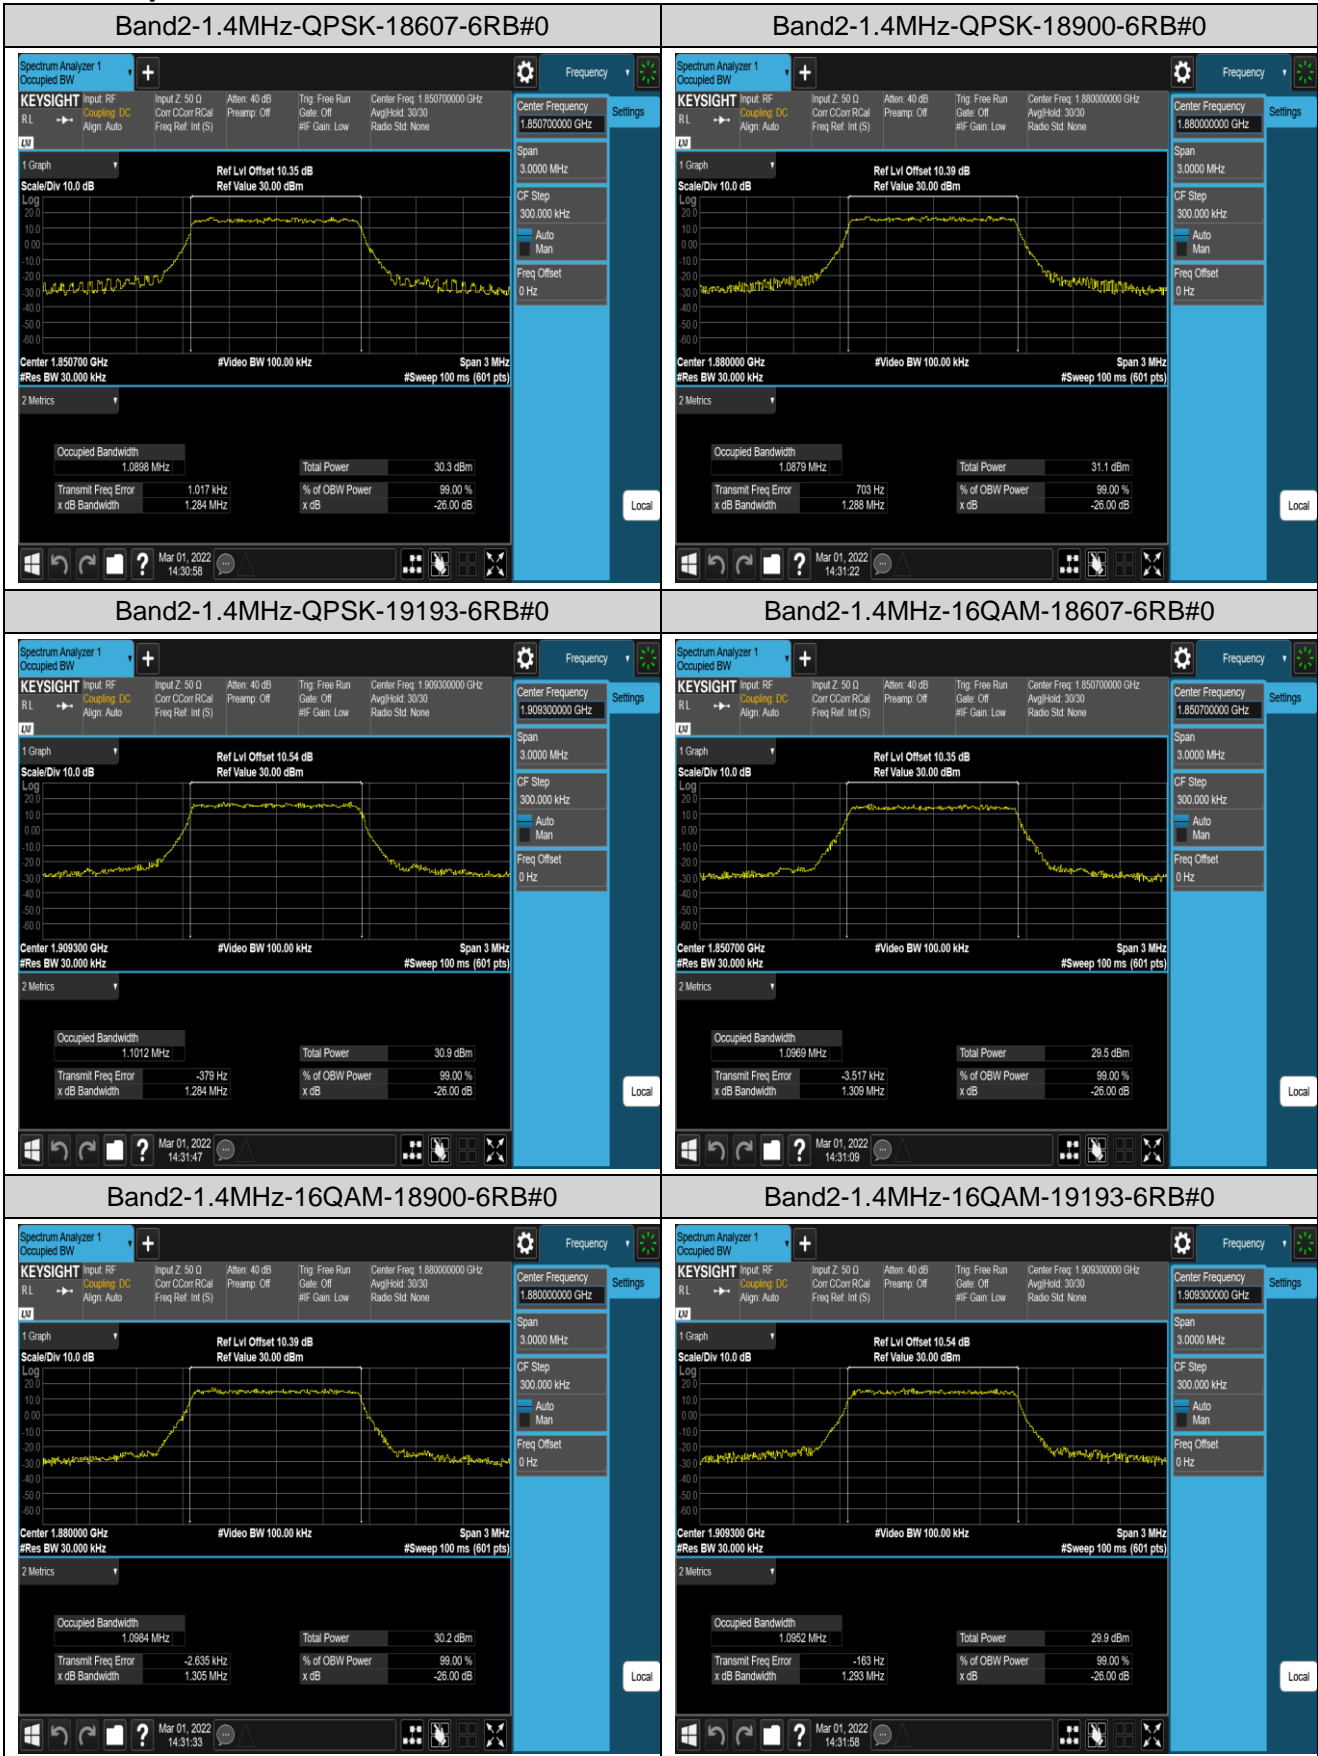

Test Graphs