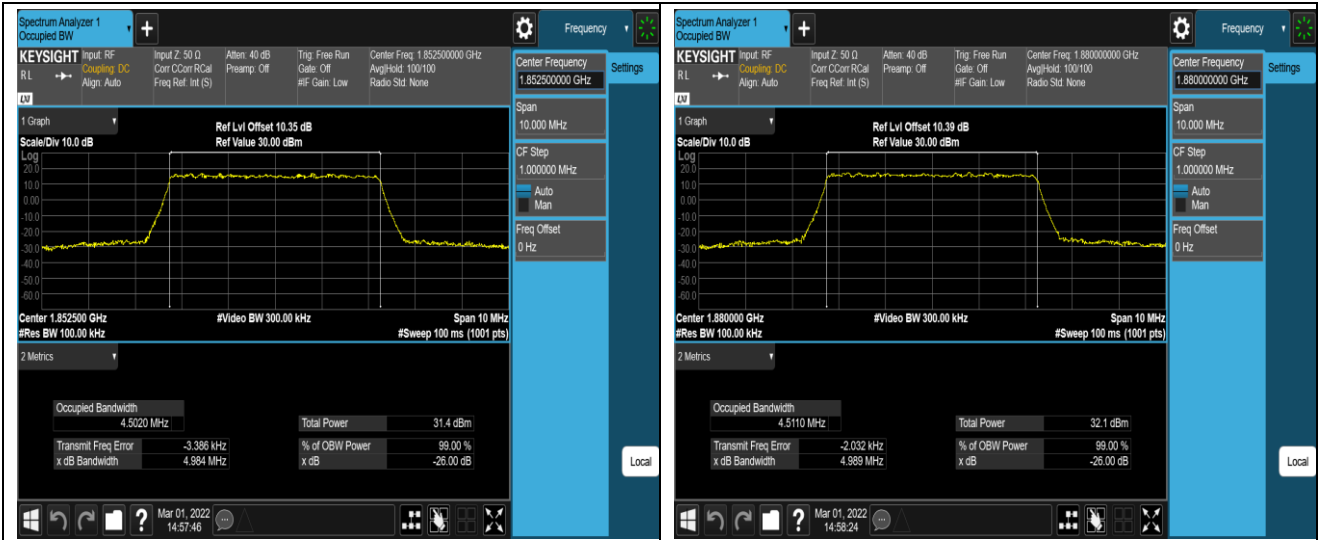

Band2-5MHz-QPSK-19175-25RB#0

Band2-5MHz-16QAM-18625-25RB#0