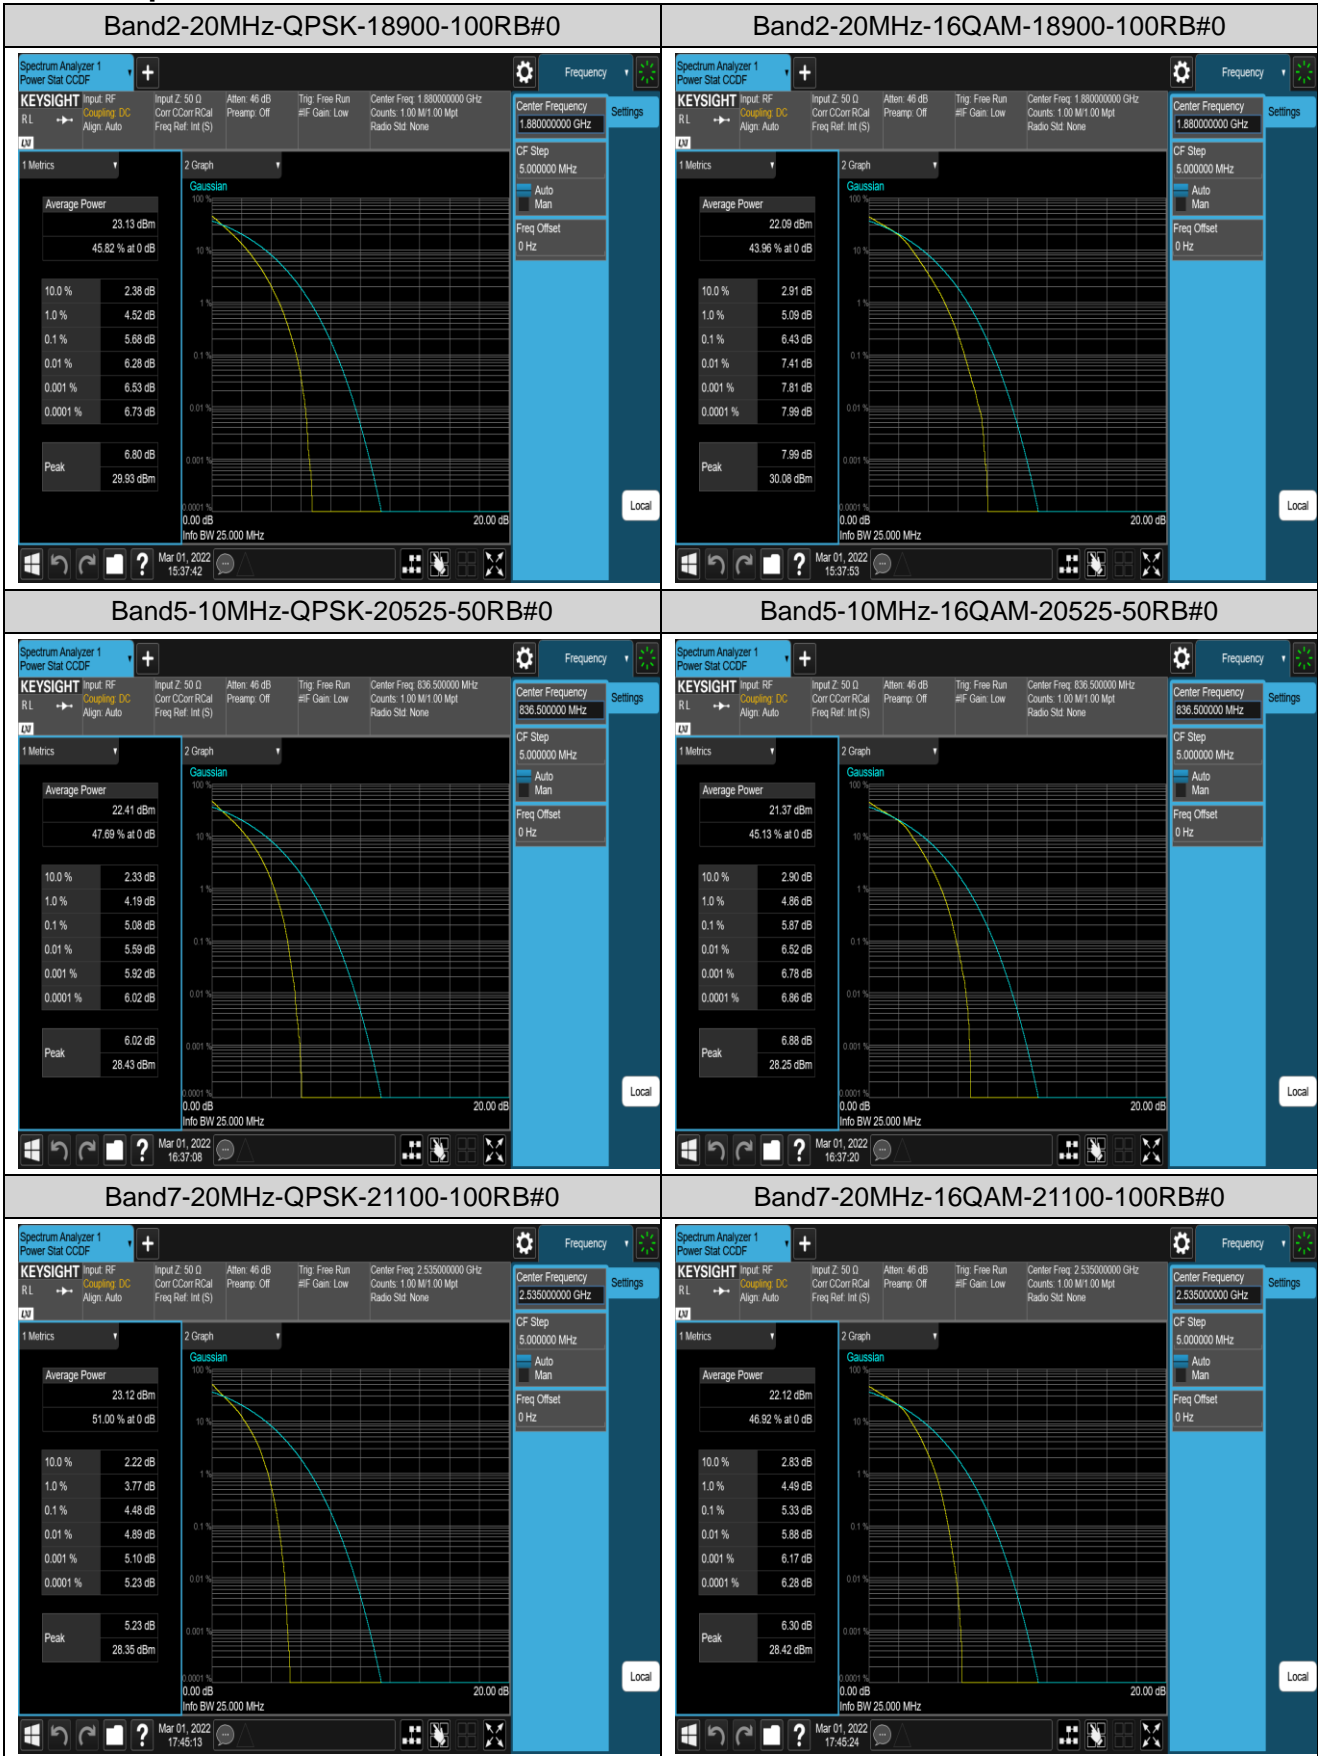

Test Graphs