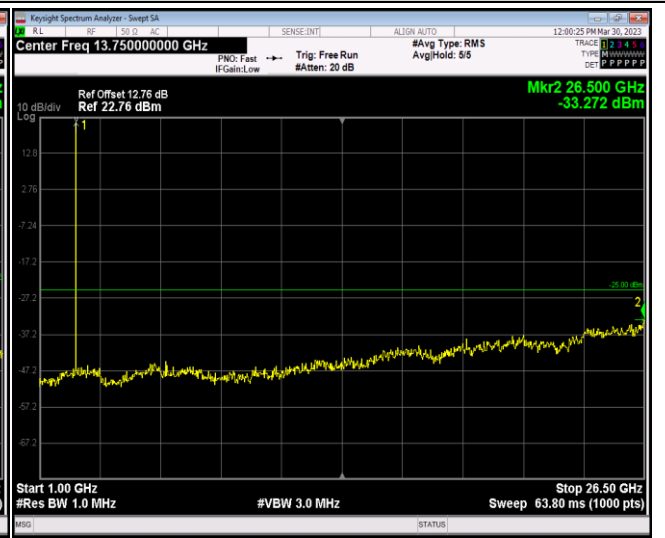

Band7-5MHz-16QAM-21100-1RB#0-Range2:1000~26500MHz