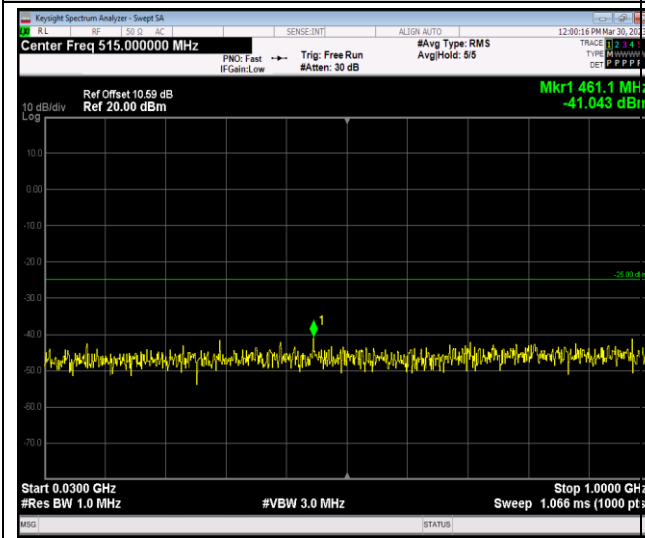

Band7-5MHz-16QAM-21100-1RB#0-Range1:30~1000MHz