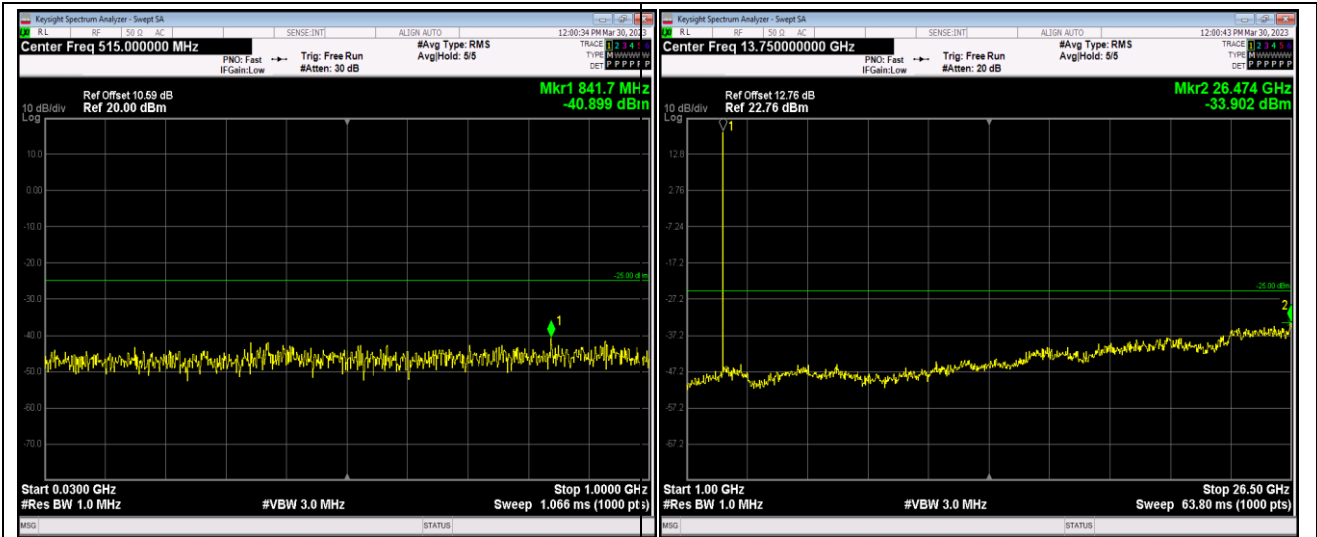

Band7-5MHz-64QAM-21425-1RB#0-Range2:1000~26500MHz

Band7-5MHz-64QAM-21425-1RB#0-Range1:30~1000MHz