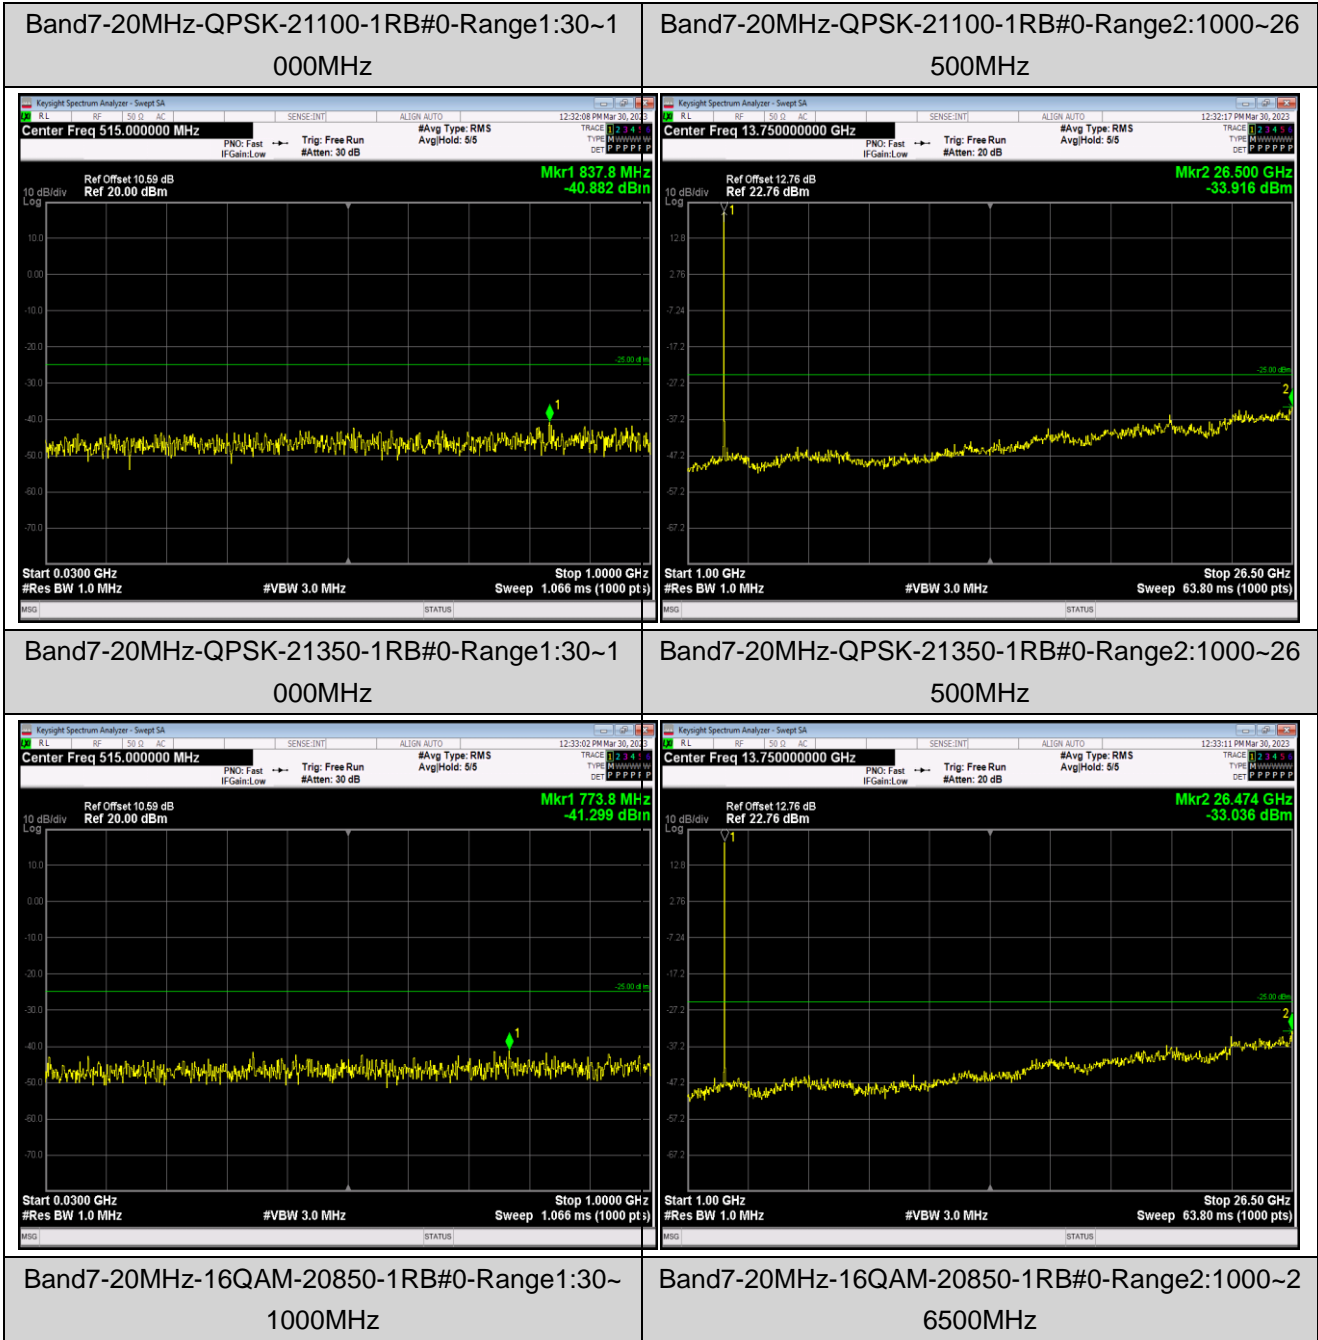

Remark: All bandwidth and all modulation had been tested, but only the worst case data displayed in this report.

Test Graphs

Band7-5MHz-16QAM-20775-1RB#0-Range1:30~1000MHz

Band7-5MHz-16QAM-20775-1RB#0-Range2:1000~26500MHz

Band7-5MHz-16QAM-21100-1RB#0-Range1:30~1000MHz

Band7-5MHz-16QAM-21100-1RB#0-Range2:1000~26500MHz

Band7-5MHz-64QAM-21425-1RB#0-Range1:30~1000MHz

Band7-5MHz-64QAM-21425-1RB#0-Range2:1000~26500MHz

Band7-20MHz-QPSK-20850-1RB#0-Range1:30~1000MHz

Band7-20MHz-QPSK-20850-1RB#0-Range2:1000~26500MHz

Band7-20MHz-16QAM-21100-1RB#0-Range1:30~1000MHz

Band7-20MHz-16QAM-21100-1RB#0-Range2:1000~26500MHz

Band7-20MHz-16QAM-21350-1RB#0-Range1:30~1000MHz

Band7-20MHz-16QAM-21350-1RB#0-Range2:1000~26500MHz