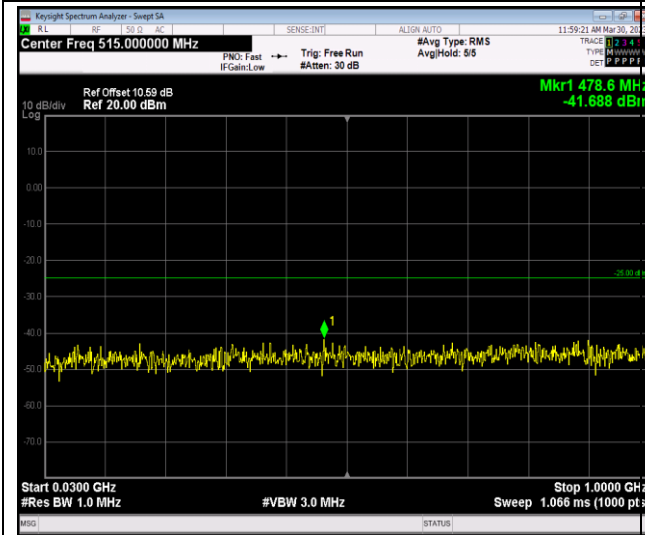

Remark: All bandwidth and all modulation had been tested, but only the worst case data displayed in this report.

Test Graphs

Band7-5MHz-16QAM-20775-1RB#0-Range1:30~1000MHz

Band7-5MHz-16QAM-20775-1RB#0-Range2:1000~26500MHz