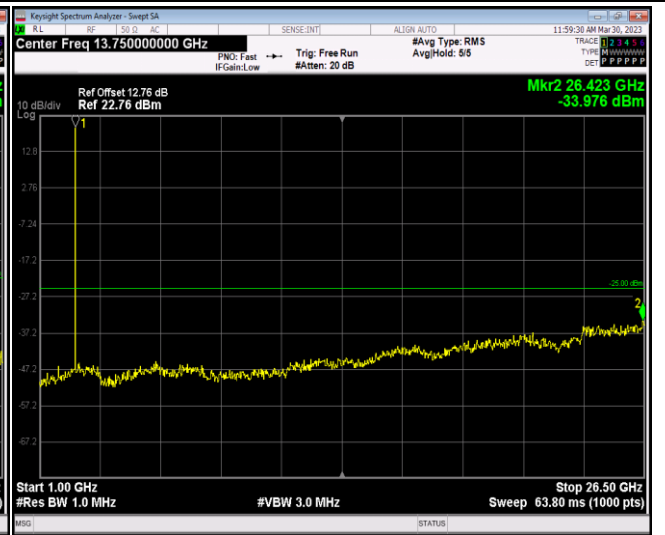

Remark: All bandwidth and all modulation had been tested, but only the worst case data displayed in this report.

Test Graphs

Band7-5MHz-16QAM-20775-1RB#0-Range1:30~1000MHz

Band7-5MHz-16QAM-20775-1RB#0-Range2:1000~26500MHz