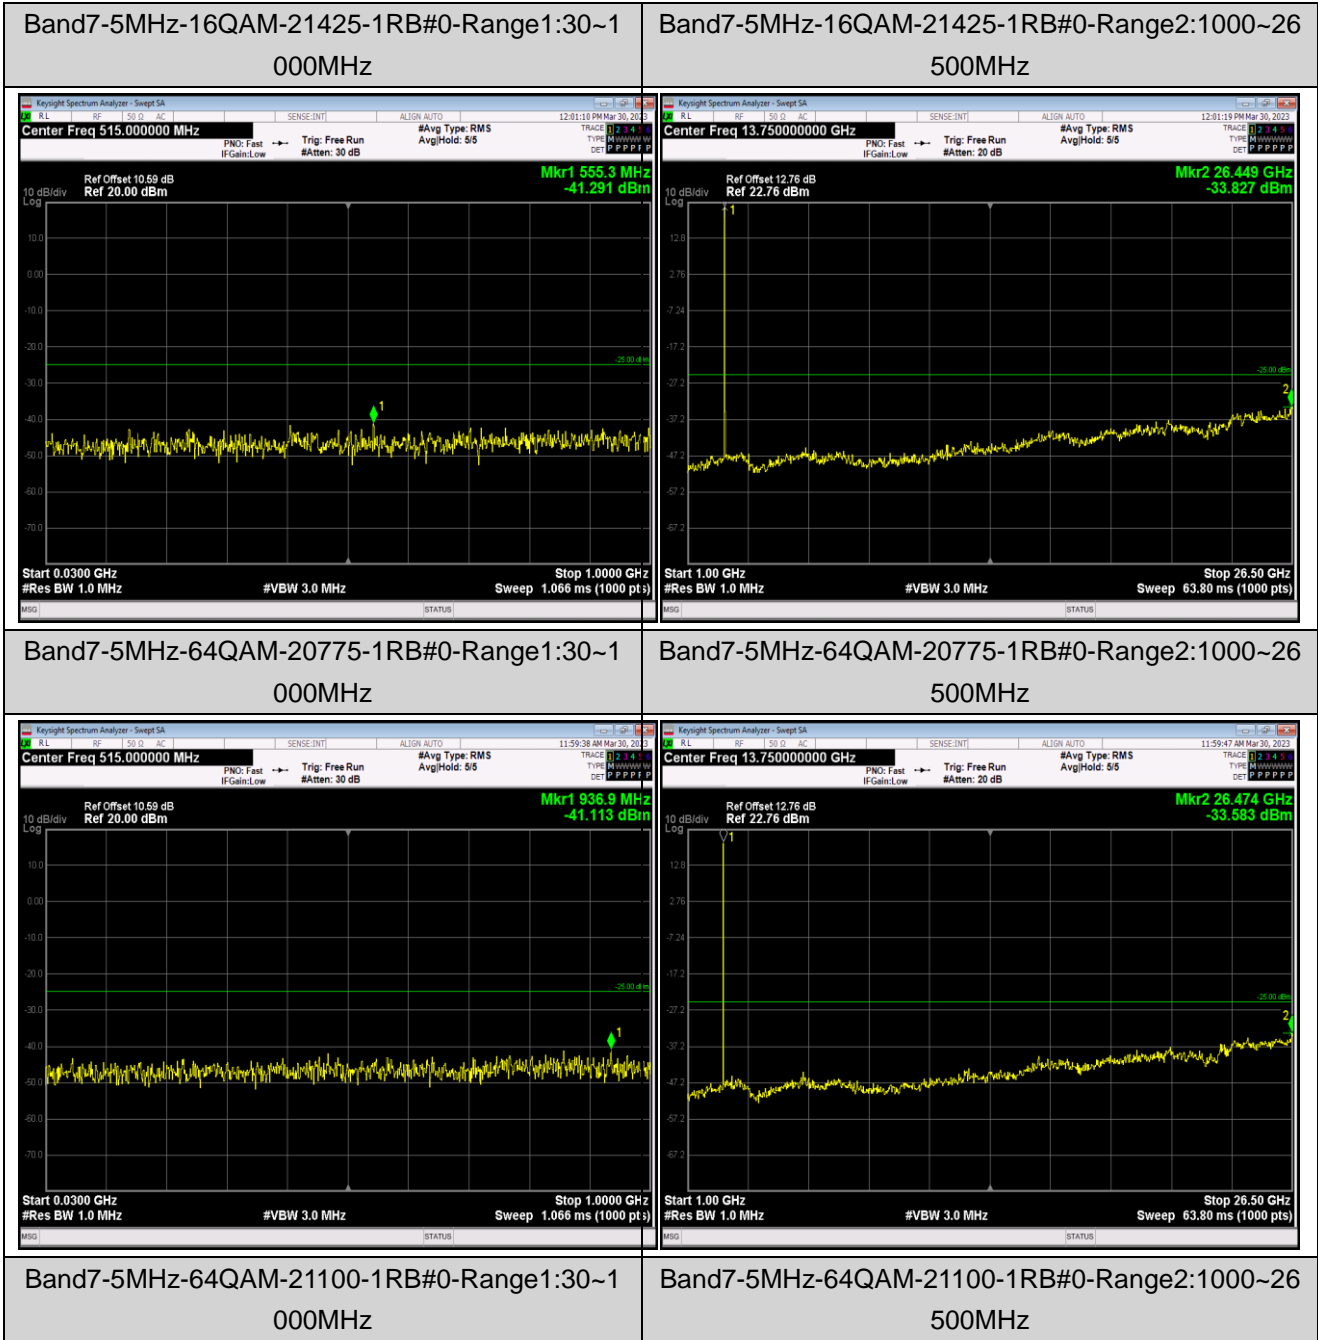

Remark: All bandwidth and all modulation had been tested, but only the worst case data displayed in this report.

Test Graphs

Band7-5MHz-16QAM-20775-1RB#0-Range1:30~1000MHz

Band7-5MHz-16QAM-20775-1RB#0-Range2:1000~26500MHz

Band7-5MHz-16QAM-21100-1RB#0-Range1:30~1000MHz

Band7-5MHz-16QAM-21100-1RB#0-Range2:1000~26500MHz

Band7-5MHz-64QAM-21425-1RB#0-Range1:30~1000MHz

Band7-5MHz-64QAM-21425-1RB#0-Range2:1000~26500MHz

Band7-20MHz-QPSK-20850-1RB#0-Range1:30~1000MHz